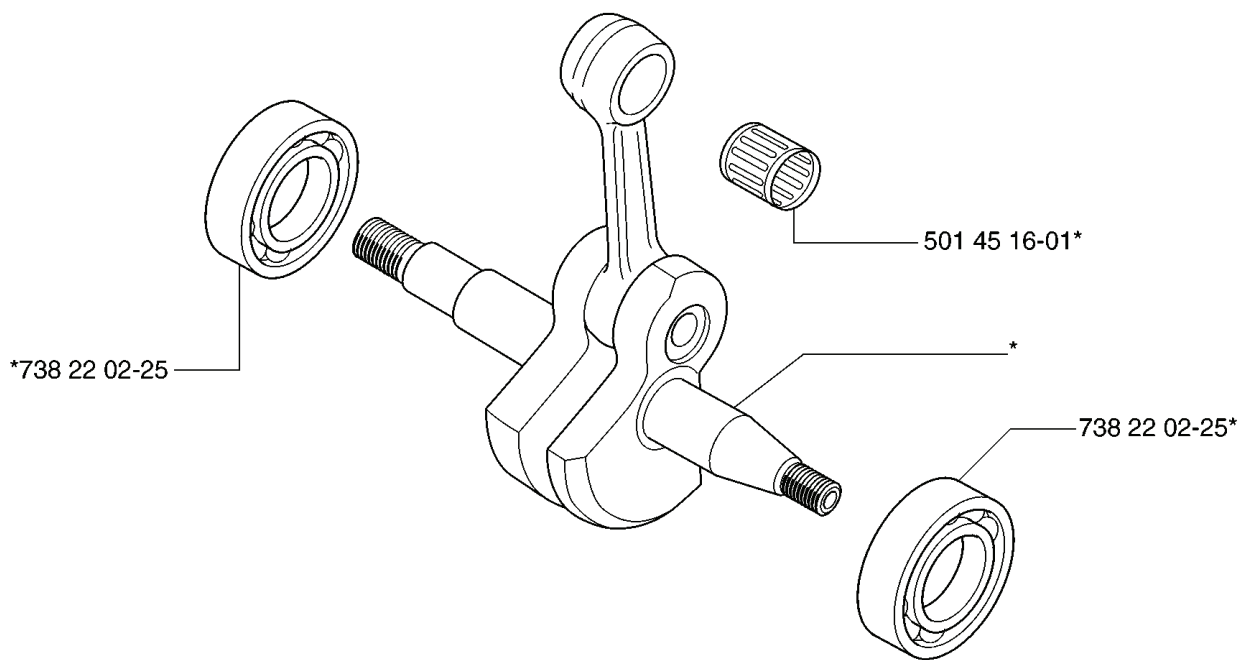

55 RANCHER EPA, 20070500001-Current

SPARE PARTS LIST

A *compl 503 49 81-03

REF.	PART NO.	DESCRIPTION	REMARK	QTY.	KIT
503 49 81-03	503498103	CLUTCH COVER ASSY		1	
503 80 27-01	503802701	PIVOT PIN		1	
503 20 26-16	503202616	SCREW IHSCM		1	
501 76 80-01	501768001	SHAFT		1	
503 89 27-01	503892701	HAND GUARD		1	
735 31 08-20	735310820	E-CLIP		1	
501 76 81-01	501768101	SHAFT		1	
506 16 48-01	506164801	POSITION SPRING		1	
501 87 47-01	501874701	SPRING		1	
503 22 00-01	503220001	HEXAGON NUT		1	
503 52 39-01	503523901	SPIKE		1	
503 15 21-01	503152101	COVER SHEET		1	
503 21 28-10	503212810	SCREW CCRPANT		5	
501 87 42-02	501874202	HUB CAP		1	
503 49 32-01	503493201	CLUTCH COVER		1	
503 71 87-01	503718701	BRAKE BAND		1	
721 42 52-50	721425250	SPRING PIN		1	
720 12 33-00	720123300	PARALLEL PIN		1	
501 87 53-01	501875301	KNEE JOINT ASSY		1	
501 87 54-01	501875401	BRAKE SPRING		1	

G *compl 503 57 38-06

REF.	PART NO.	DESCRIPTION	REMARK	QTY.	KIT
503 57 38-06	503573806	CRANKSHAFT ASSY		1	
738 22 02-25	738220225	BALL BEARING		1	
501 45 16-01	501451601	NEEDLE BEARING		1	

B *compl 503 60 90-06