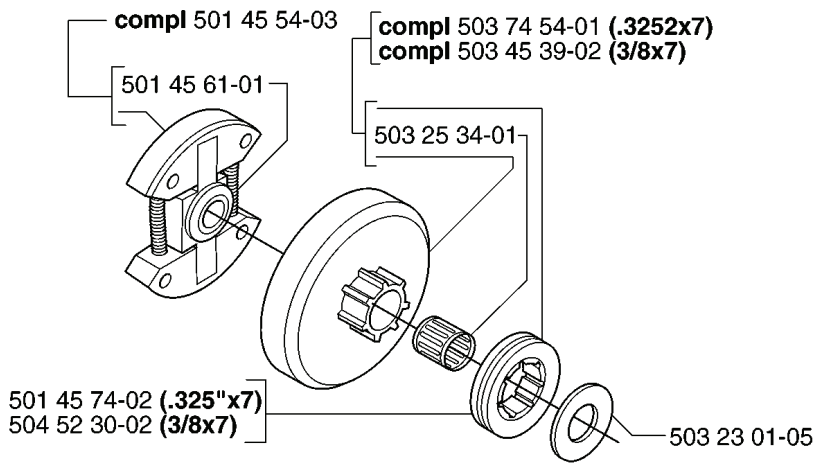

55 RANCHER EPA, 20070500001-Current

SPARE PARTS LIST

A *compl 503 49 81-03

REF.	PART NO.	DESCRIPTION	REMARK	QTY.	KIT
503 49 81-03	503498103	CLUTCH COVER ASSY		1	
503 80 27-01	503802701	PIVOT PIN		1	
503 20 26-16	503202616	SCREW IHSCM		1	
501 76 80-01	501768001	SHAFT		1	
503 89 27-01	503892701	HAND GUARD		1	
735 31 08-20	735310820	E-CLIP		1	
501 76 81-01	501768101	SHAFT		1	
506 16 48-01	506164801	POSITION SPRING		1	
501 87 47-01	501874701	SPRING		1	
503 22 00-01	503220001	HEXAGON NUT		1	
503 52 39-01	503523901	SPIKE		1	
503 15 21-01	503152101	COVER SHEET		1	
503 21 28-10	503212810	SCREW CCRPANT		5	
501 87 42-02	501874202	HUB CAP		1	
503 49 32-01	503493201	CLUTCH COVER		1	
503 71 87-01	503718701	BRAKE BAND		1	
721 42 52-50	721425250	SPRING PIN		1	
720 12 33-00	720123300	PARALLEL PIN		1	
501 87 53-01	501875301	KNEE JOINT ASSY		1	
501 87 54-01	501875401	BRAKE SPRING		1	

H

REF.	PART NO.	DESCRIPTION	REMARK	QTY.	KIT
725 53 29-55	725532955	SCREW IHSCM		1	
501 76 37-01	501763701	SEALING		1	
501 45 54-03	501455403	CLUTCH ASSY		1	
501 45 61-01	501456101	CLUTCH SPRING		1	
501 45 74-02	501457402	RIM		1	
504 52 30-02	504523002	RIM		1	
503 23 01-05	503230105	WASHER		1	
503 08 87-02	503088702	CLUTCH DRUM ASSY		1	
503 25 34-01	503253401	NEEDLE BEARING		1	
503 45 39-02	503453902	CLUTCH DRUM ASSY		1	
503 74 54-01	503745401	CLUTCH DRUM ASSY		1	
503 10 16-01	503101601	SUCTION HOSE ASSY		1	
503 10 49-02	503104902	PUMP PINION		1	
501 77 76-01	501777601	OIL PUMP		1	
503 66 01-02	503660102	PUMP PISTON		1	
721 12 10-40	721121040	GROOVED PIN		1	
501 76 32-01	501763201	CHAIN GUIDE PLATE		1	

G *compl 503 57 38-06

REF.	PART NO.	DESCRIPTION	REMARK	QTY.	KIT
503 57 38-06	503573806	CRANKSHAFT ASSY		1	
738 22 02-25	738220225	BALL BEARING		1	
501 45 16-01	501451601	NEEDLE BEARING		1	

B *compl 503 60 90-06