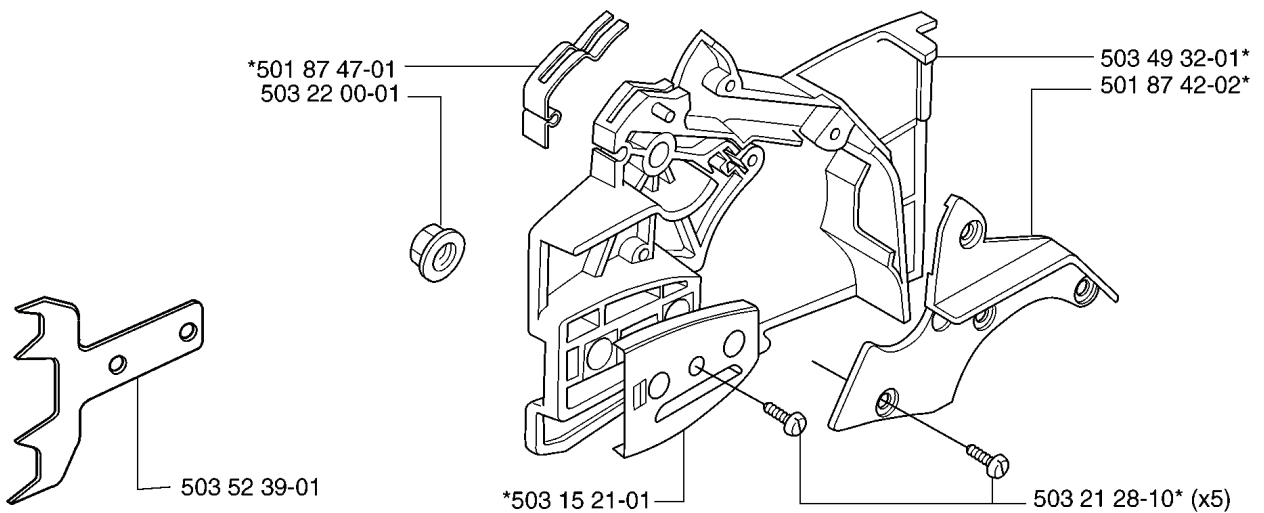

55 RANCHER EPA, 20070500001-Current

SPARE PARTS LIST

A *compl 503 49 81-03

REF.	PART NO.	DESCRIPTION	REMARK	QTY.	KIT
503 49 81-03	503498103	CLUTCH COVER ASSY		1	
503 80 27-01	503802701	PIVOT PIN		1	
503 20 26-16	503202616	SCREW IHSCM		1	
501 76 80-01	501768001	SHAFT		1	
503 89 27-01	503892701	HAND GUARD		1	
735 31 08-20	735310820	E-CLIP		1	
501 76 81-01	501768101	SHAFT		1	
506 16 48-01	506164801	POSITION SPRING		1	
501 87 47-01	501874701	SPRING		1	
503 22 00-01	503220001	HEXAGON NUT		1	
503 52 39-01	503523901	SPIKE		1	
503 15 21-01	503152101	COVER SHEET		1	
503 21 28-10	503212810	SCREW CCRPANT		5	
501 87 42-02	501874202	HUB CAP		1	
503 49 32-01	503493201	CLUTCH COVER		1	
503 71 87-01	503718701	BRAKE BAND		1	
721 42 52-50	721425250	SPRING PIN		1	
720 12 33-00	720123300	PARALLEL PIN		1	
501 87 53-01	501875301	KNEE JOINT ASSY		1	
501 87 54-01	501875401	BRAKE SPRING		1	

H

REF.	PART NO.	DESCRIPTION	REMARK	QTY.	KIT
725 53 29-55	725532955	SCREW IHSCM		1	
501 76 37-01	501763701	SEALING		1	
501 45 54-03	501455403	CLUTCH ASSY		1	
501 45 61-01	501456101	CLUTCH SPRING		1	
501 45 74-02	501457402	RIM		1	
504 52 30-02	504523002	RIM		1	
503 23 01-05	503230105	WASHER		1	
503 08 87-02	503088702	CLUTCH DRUM ASSY		1	
503 25 34-01	503253401	NEEDLE BEARING		1	
503 45 39-02	503453902	CLUTCH DRUM ASSY		1	
503 74 54-01	503745401	CLUTCH DRUM ASSY		1	
503 10 16-01	503101601	SUCTION HOSE ASSY		1	
503 10 49-02	503104902	PUMP PINION		1	
501 77 76-01	501777601	OIL PUMP		1	
503 66 01-02	503660102	PUMP PISTON		1	
721 12 10-40	721121040	GROOVED PIN		1	
501 76 32-01	501763201	CHAIN GUIDE PLATE		1	

G *compl 503 57 38-06

REF.	PART NO.	DESCRIPTION	REMARK	QTY.	KIT
503 57 38-06	503573806	CRANKSHAFT ASSY		1	
738 22 02-25	738220225	BALL BEARING		1	
501 45 16-01	501451601	NEEDLE BEARING		1	

B *compl 503 60 90-06