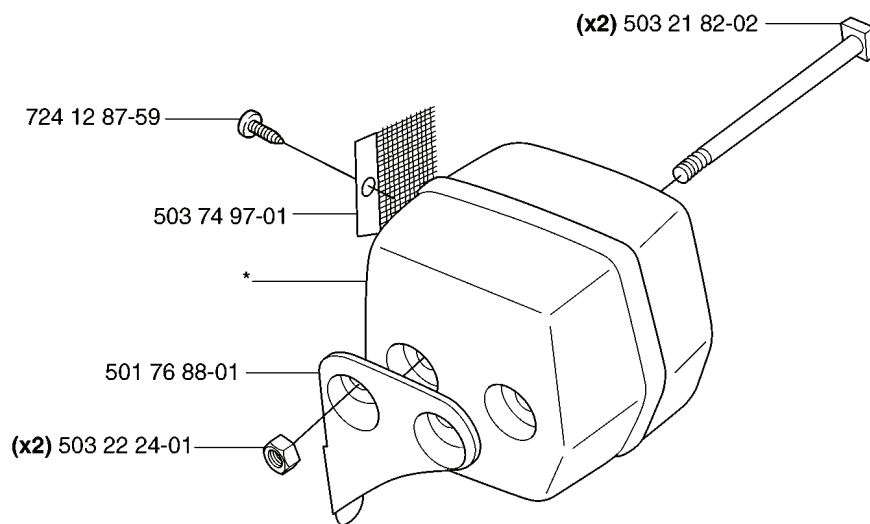

F *compl 503 74 91-03 (FF) EPA, EU1