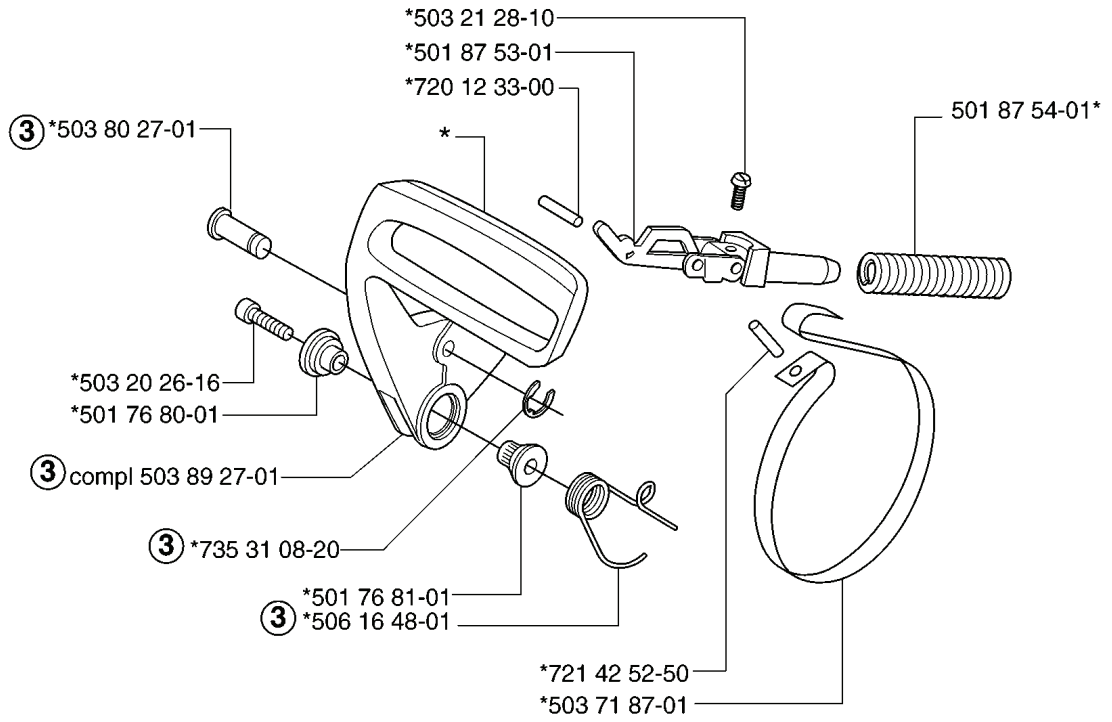

55 RANCHER EPA, 20070500001-Current

SPARE PARTS LIST

A *compl 503 49 81-03

REF.	PART NO.	DESCRIPTION	REMARK	QTY.	KIT
503 49 81-03	503498103	CLUTCH COVER ASSY		1	
503 80 27-01	503802701	PIVOT PIN		1	
503 20 26-16	503202616	SCREW IHSCM		1	
501 76 80-01	501768001	SHAFT		1	
503 89 27-01	503892701	HAND GUARD		1	
735 31 08-20	735310820	E-CLIP		1	
501 76 81-01	501768101	SHAFT		1	
506 16 48-01	506164801	POSITION SPRING		1	
501 87 47-01	501874701	SPRING		1	
503 22 00-01	503220001	HEXAGON NUT		1	
503 52 39-01	503523901	SPIKE		1	
503 15 21-01	503152101	COVER SHEET		1	
503 21 28-10	503212810	SCREW CCRPANT		5	
501 87 42-02	501874202	HUB CAP		1	
503 49 32-01	503493201	CLUTCH COVER		1	
503 71 87-01	503718701	BRAKE BAND		1	
721 42 52-50	721425250	SPRING PIN		1	
720 12 33-00	720123300	PARALLEL PIN		1	
501 87 53-01	501875301	KNEE JOINT ASSY		1	
501 87 54-01	501875401	BRAKE SPRING		1	

H

REF.	PART NO.	DESCRIPTION	REMARK	QTY.	KIT
725 53 29-55	725532955	SCREW IHSCM		1	
501 76 37-01	501763701	SEALING		1	
501 45 54-03	501455403	CLUTCH ASSY		1	
501 45 61-01	501456101	CLUTCH SPRING		1	
501 45 74-02	501457402	RIM		1	
504 52 30-02	504523002	RIM		1	
503 23 01-05	503230105	WASHER		1	
503 08 87-02	503088702	CLUTCH DRUM ASSY		1	
503 25 34-01	503253401	NEEDLE BEARING		1	
503 45 39-02	503453902	CLUTCH DRUM ASSY		1	
503 74 54-01	503745401	CLUTCH DRUM ASSY		1	
503 10 16-01	503101601	SUCTION HOSE ASSY		1	
503 10 49-02	503104902	PUMP PINION		1	
501 77 76-01	501777601	OIL PUMP		1	
503 66 01-02	503660102	PUMP PISTON		1	
721 12 10-40	721121040	GROOVED PIN		1	
501 76 32-01	501763201	CHAIN GUIDE PLATE		1	

G *compl 503 57 38-06

REF.	PART NO.	DESCRIPTION	REMARK	QTY.	KIT
503 57 38-06	503573806	CRANKSHAFT ASSY		1	
738 22 02-25	738220225	BALL BEARING		1	
501 45 16-01	501451601	NEEDLE BEARING		1	

B *compl 503 60 90-06