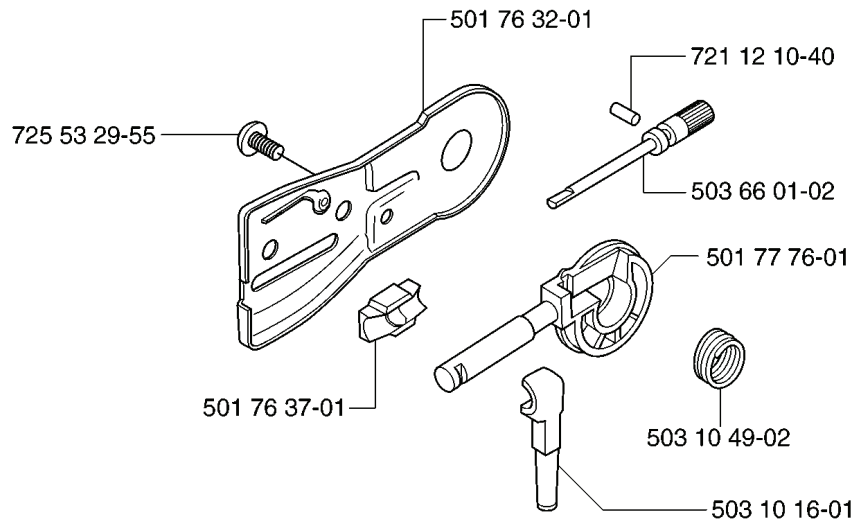

55 RANCHER EPA, 20070500001-Current

SPARE PARTS LIST

A *compl 503 49 81-03

REF.	PART NO.	DESCRIPTION	REMARK	QTY.	KIT
503 49 81-03	503498103	CLUTCH COVER ASSY		1	
503 80 27-01	503802701	PIVOT PIN		1	
503 20 26-16	503202616	SCREW IHSCM		1	
501 76 80-01	501768001	SHAFT		1	
503 89 27-01	503892701	HAND GUARD		1	
735 31 08-20	735310820	E-CLIP		1	
501 76 81-01	501768101	SHAFT		1	
506 16 48-01	506164801	POSITION SPRING		1	
501 87 47-01	501874701	SPRING		1	
503 22 00-01	503220001	HEXAGON NUT		1	
503 52 39-01	503523901	SPIKE		1	
503 15 21-01	503152101	COVER SHEET		1	
503 21 28-10	503212810	SCREW CCRPANT		5	
501 87 42-02	501874202	HUB CAP		1	
503 49 32-01	503493201	CLUTCH COVER		1	
503 71 87-01	503718701	BRAKE BAND		1	
721 42 52-50	721425250	SPRING PIN		1	
720 12 33-00	720123300	PARALLEL PIN		1	
501 87 53-01	501875301	KNEE JOINT ASSY		1	
501 87 54-01	501875401	BRAKE SPRING		1	

H

REF.	PART NO.	DESCRIPTION	REMARK	QTY.	KIT
725 53 29-55	725532955	SCREW IHSCM		1	
501 76 37-01	501763701	SEALING		1	
501 45 54-03	501455403	CLUTCH ASSY		1	
501 45 61-01	501456101	CLUTCH SPRING		1	
501 45 74-02	501457402	RIM		1	
504 52 30-02	504523002	RIM		1	
503 23 01-05	503230105	WASHER		1	
503 08 87-02	503088702	CLUTCH DRUM ASSY		1	
503 25 34-01	503253401	NEEDLE BEARING		1	
503 45 39-02	503453902	CLUTCH DRUM ASSY		1	
503 74 54-01	503745401	CLUTCH DRUM ASSY		1	
503 10 16-01	503101601	SUCTION HOSE ASSY		1	
503 10 49-02	503104902	PUMP PINION		1	
501 77 76-01	501777601	OIL PUMP		1	
503 66 01-02	503660102	PUMP PISTON		1	
721 12 10-40	721121040	GROOVED PIN		1	
501 76 32-01	501763201	CHAIN GUIDE PLATE		1	

G *compl 503 57 38-06

REF.	PART NO.	DESCRIPTION	REMARK	QTY.	KIT
503 57 38-06	503573806	CRANKSHAFT ASSY		1	
738 22 02-25	738220225	BALL BEARING		1	
501 45 16-01	501451601	NEEDLE BEARING		1	

B *compl 503 60 90-06