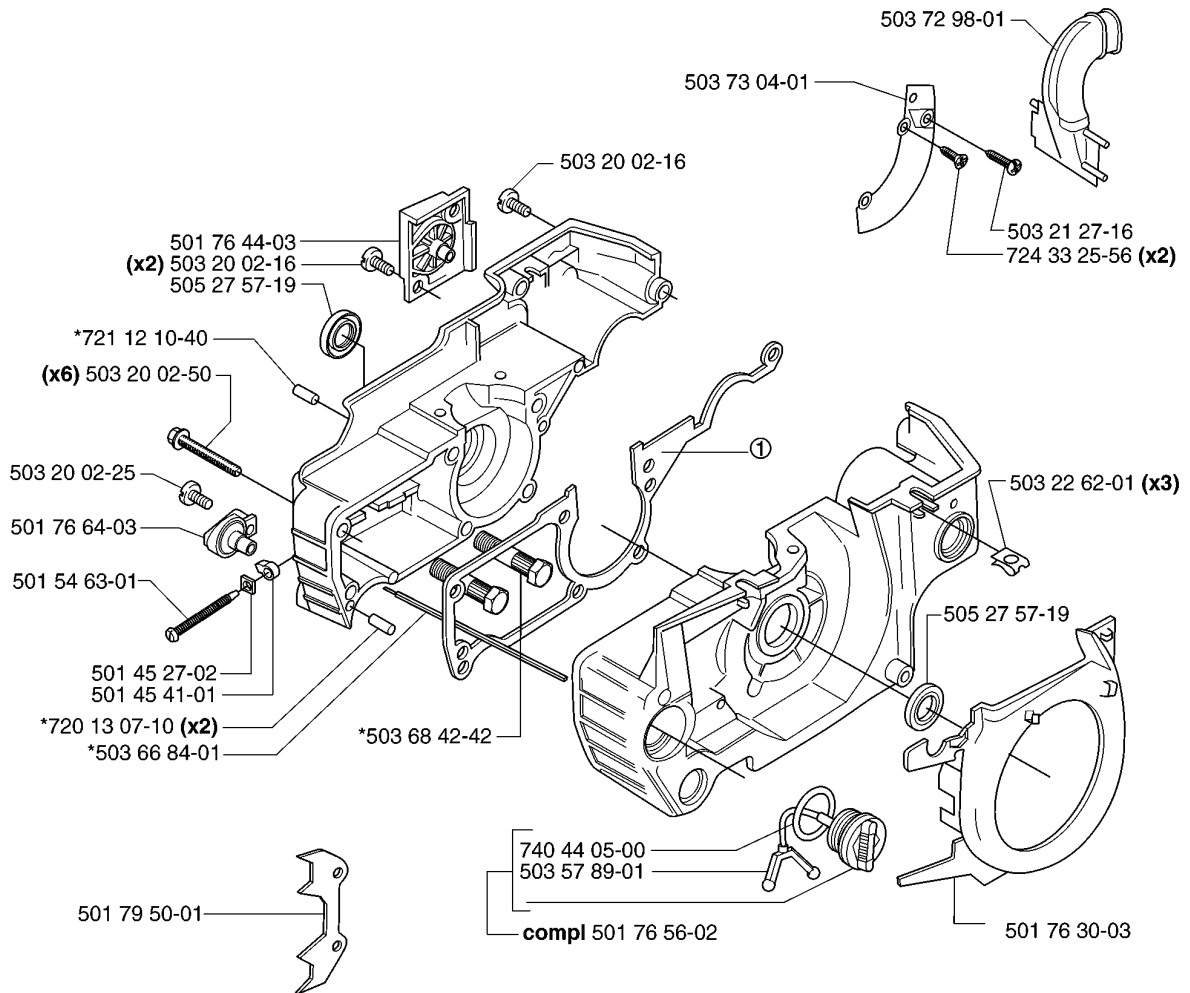

J *compl 501 76 22-02