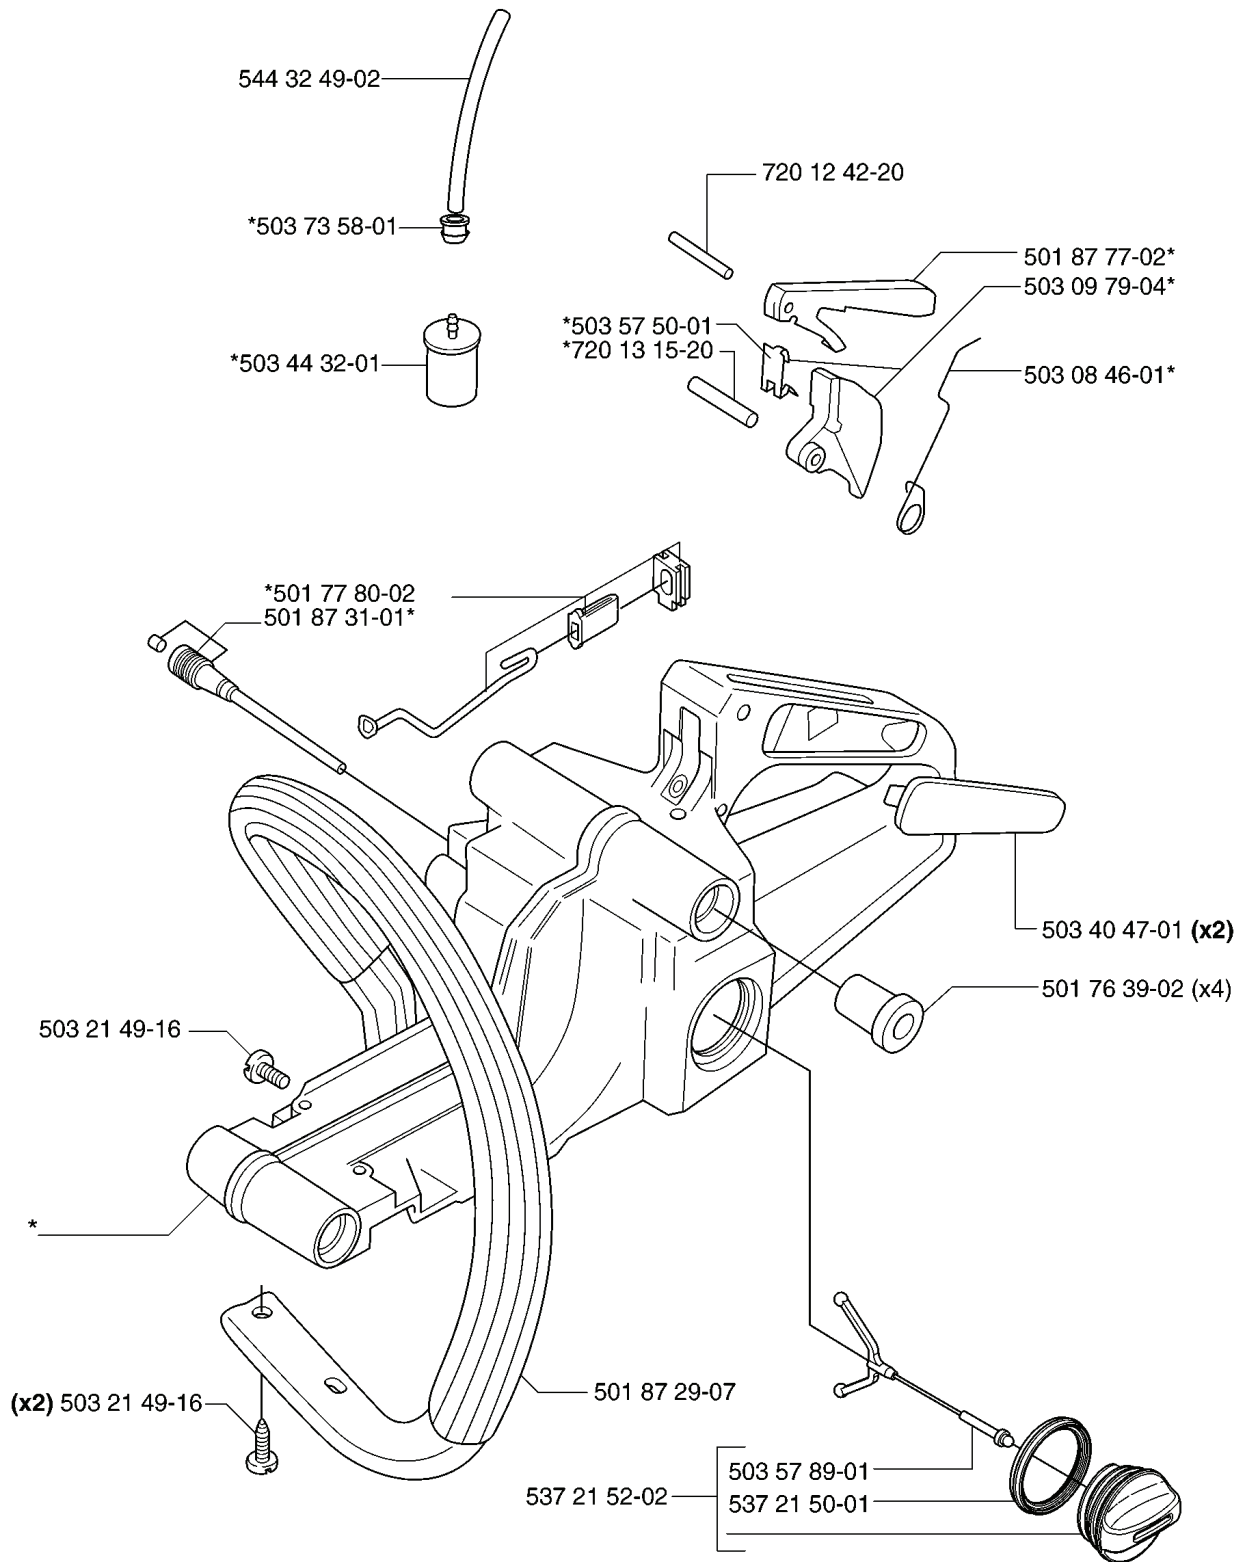

E *compl 501 76 13-10