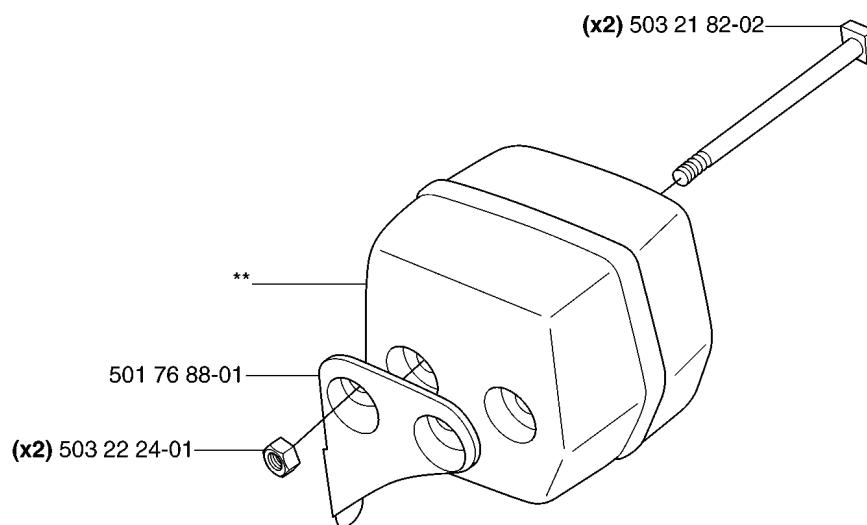

**compl 501 76 66-05 (FG)