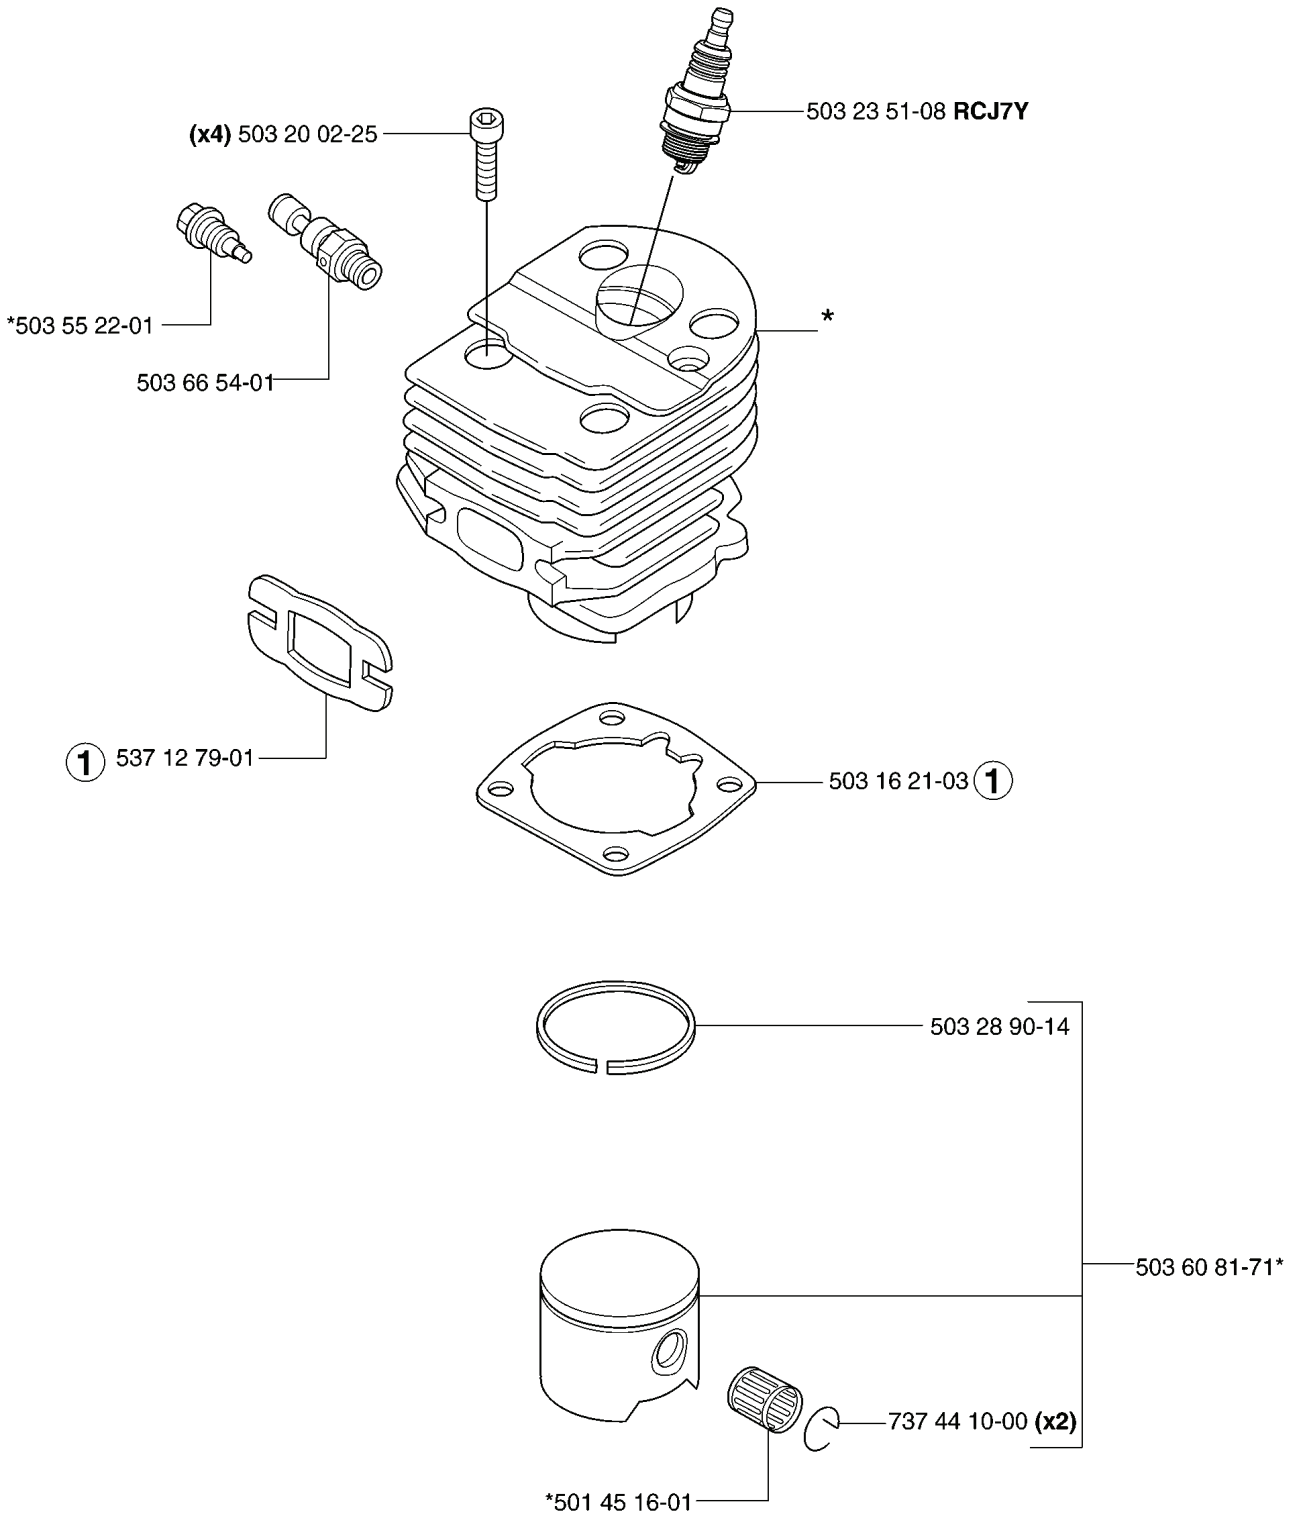

55 RANCHER EPA, 20070500001-Current

SPARE PARTS LIST

A *compl 503 49 81-03

REF.	PART NO.	DESCRIPTION	REMARK	QTY.	KIT
503 49 81-03	503498103	CLUTCH COVER ASSY		1	
503 80 27-01	503802701	PIVOT PIN		1	
503 20 26-16	503202616	SCREW IHSCM		1	
501 76 80-01	501768001	SHAFT		1	
503 89 27-01	503892701	HAND GUARD		1	
735 31 08-20	735310820	E-CLIP		1	
501 76 81-01	501768101	SHAFT		1	
506 16 48-01	506164801	POSITION SPRING		1	
501 87 47-01	501874701	SPRING		1	
503 22 00-01	503220001	HEXAGON NUT		1	
503 52 39-01	503523901	SPIKE		1	
503 15 21-01	503152101	COVER SHEET		1	
503 21 28-10	503212810	SCREW CCRPANT		5	
501 87 42-02	501874202	HUB CAP		1	
503 49 32-01	503493201	CLUTCH COVER		1	
503 71 87-01	503718701	BRAKE BAND		1	
721 42 52-50	721425250	SPRING PIN		1	
720 12 33-00	720123300	PARALLEL PIN		1	
501 87 53-01	501875301	KNEE JOINT ASSY		1	
501 87 54-01	501875401	BRAKE SPRING		1	

G *compl 503 57 38-06

REF.	PART NO.	DESCRIPTION	REMARK	QTY.	KIT
503 57 38-06	503573806	CRANKSHAFT ASSY		1	
738 22 02-25	738220225	BALL BEARING		1	
501 45 16-01	501451601	NEEDLE BEARING		1	

B *compl 503 60 90-06

REF.	PART NO.	DESCRIPTION	REMARK	QTY.	KIT
503 60 90-06	503609006	CYLINDER COVER ASSY		1	
503 98 74-01	503987401	LABEL		1	
503 21 43-38	503214338	SCREW		3	

D *compl 503 60 91-71

REF.	PART NO.	DESCRIPTION	REMARK	QTY.	KIT
5036091-71	503609171	CYLINDER ASSY		1	
5032002-25	503200225	SCREW IHSCFM		4	
5035522-01	503552201	PLUG		1	
5036654-01	503665401	DECOMPRESSION VALVE		1	
5371279-01	537127901	GASKET		1	
5014516-01	501451601	NEEDLE BEARING		1	
7374410-00	737441000	SNAP RING		2	
5036081-71	503608171	PISTON ASSY		1	
5032890-14	503289014	PISTON RING		1	
5031621-03	503162103	GASKET		1	
5032351-08	503235108	SPARK PLUG		1	