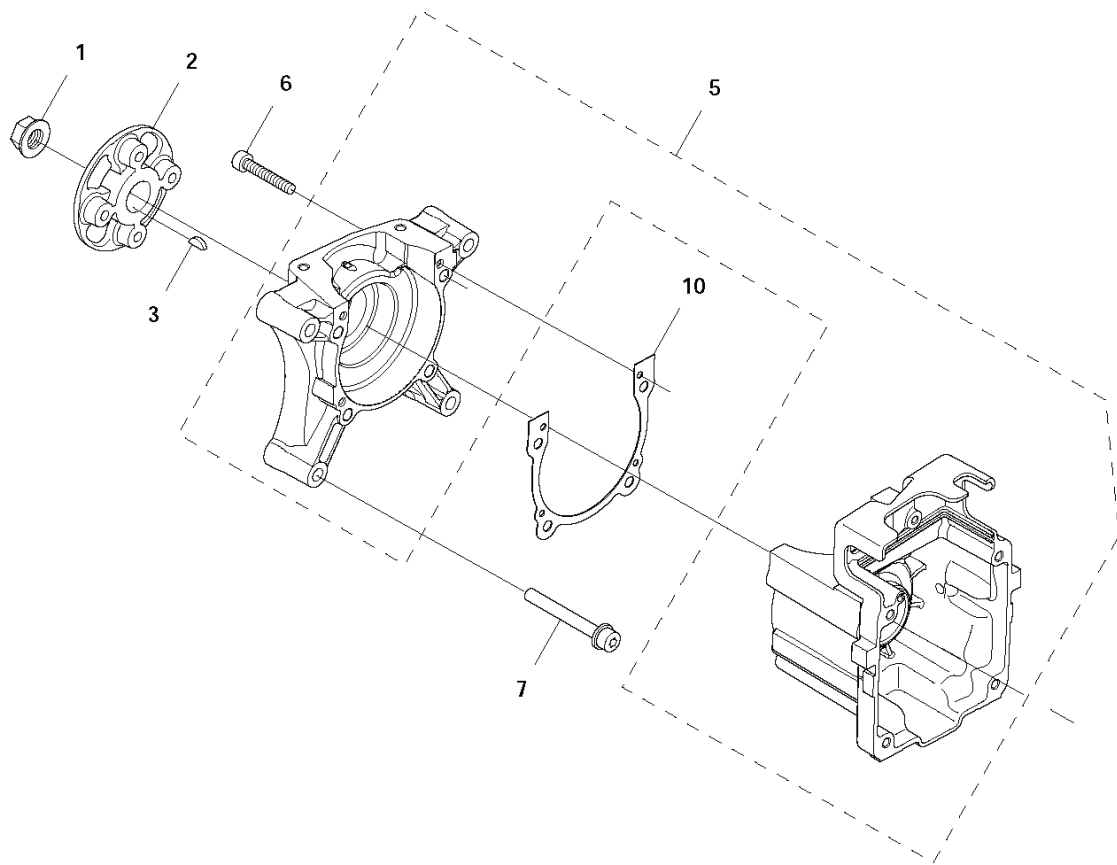

570 BFS, 20111800001-20185399999

SPARE PARTS LIST

Q 570BTS, 570BFS
CARBURETOR

REF.	PART NO.	DESCRIPTION	REMARK	QTY.	KIT
1	544363001	CARBURETTOR		1	
2	544363501	BODY CARBURETTOR		1	1
3	505307901	SCREW		2	1
4	506746001	BRACKET		1	1
5	506612601	NUT		1	1
6	506741301	SCREW		1	1
7	506741201	SWIVEL		1	1
8	506746101	WASHER		1	1
9	506738601	RETAINER RING		1	1
10	505307501	O-RING		1	1
11	544365301	JET		1	1
12	506745101	GASKET		1	1,21
13	506689801	DIAPHRAGM		1	1,21
14	506740801	GASKET		1	1,21
15	505306801	DIAPHRAGM		1	1,21
16	506740901	BODY		1	1
17	505306701	PUMP		1	1
18	506741001	COVER		1	1
19	506741101	SCREW		4	1
20	521631501	RING		1	1,21
21	511459501	GASKET KIT		1	

E 570BTS, 570BFS
CARBURETOR & AIR FILTER

REF.	PART NO.	DESCRIPTION	REMARK	QTY.	KIT
1	576580001	AIR FILTER COVER		1	
2	512654101	AIR FILTER		1	
3	512652001	AIR FILTER		1	
5	578311401	AIR FILTER HOLDER		1	
6	503894701	SNAP LOCKING		4	
7	512848101	SCREW		4	
8	544271901	CLAMP		1	
9	576580101	HOSE		1	
10	544274001	CLAMP		1	
11	506673801	SCREW		4	15
12	576594901	PLATE		1	
13	576594701	PLATE		1	15
14	515390701	BOLT		2	
15	576594501	CUP		1	
16	516136001	O-RING		1	15
17	576594801	LEVER		1	15
19	521631501	RING		1	20
20	544363001	CARBURETTOR		1	
21	506744201	COVER		1	
22	577089601	GASKET		1	
24	576589801	BOLT		1	
25	578108401	INSULATOR		1	
26	577694801	GASKET		1	

K 570BTS, 570BFS
CRANK CASE

REF.	PART NO.	DESCRIPTION	REMARK	QTY.	KIT
1	513241901	NUT		1	
2	576592701	COUPLING		1	
3	506689401	KEY		1	
5	576591101	CRANKCASE		1	
6	515388101	BOLT		4	
7	576564301	BOLT		4	
9	577167401	PIN		2	
10	576591601	GASKET		1	

L 570BTS, 570BFS
CRANK SHAFT

REF.	PART NO.	DESCRIPTION	REMARK	QTY.	KIT
1	578385101	SERVICE KIT		1	
2	506689401	KEY		1	1
3	521521301	BEARING		2	1
4	521521901	SEAL		2	1
5	576696401	BEARING		1	1

C 570BTS, 570BFS
CYLINDER COVER