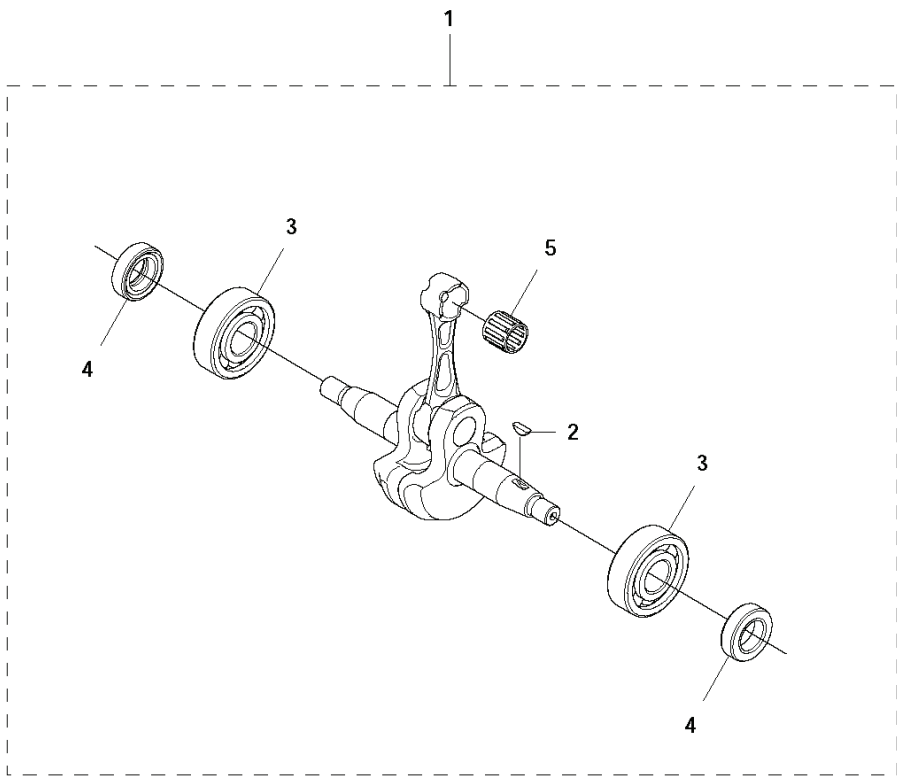

570 BFS, 20111800001-20185399999

SPARE PARTS LIST

Q 570BTS, 570BFS
CARBURETOR

REF.	PART NO.	DESCRIPTION	REMARK	QTY.	KIT
1	544363001	CARBURETTOR		1	
2	544363501	BODY CARBURETTOR		1	1
3	505307901	SCREW		2	1
4	506746001	BRACKET		1	1
5	506612601	NUT		1	1
6	506741301	SCREW		1	1
7	506741201	SWIVEL		1	1
8	506746101	WASHER		1	1
9	506738601	RETAINER RING		1	1
10	505307501	O-RING		1	1
11	544365301	JET		1	1
12	506745101	GASKET		1	1,21
13	506689801	DIAPHRAGM		1	1,21
14	506740801	GASKET		1	1,21
15	505306801	DIAPHRAGM		1	1,21
16	506740901	BODY		1	1
17	505306701	PUMP		1	1
18	506741001	COVER		1	1
19	506741101	SCREW		4	1
20	521631501	RING		1	1,21
21	511459501	GASKET KIT		1	

E 570BTS, 570BFS
CARBURETOR & AIR FILTER

REF.	PART NO.	DESCRIPTION	REMARK	QTY.	KIT
1	576580001	AIR FILTER COVER		1	
2	512654101	AIR FILTER		1	
3	512652001	AIR FILTER		1	
5	578311401	AIR FILTER HOLDER		1	
6	503894701	SNAP LOCKING		4	
7	512848101	SCREW		4	
8	544271901	CLAMP		1	
9	576580101	HOSE		1	
10	544274001	CLAMP		1	
11	506673801	SCREW		4	15
12	576594901	PLATE		1	
13	576594701	PLATE		1	15
14	515390701	BOLT		2	
15	576594501	CUP		1	
16	516136001	O-RING		1	15
17	576594801	LEVER		1	15
19	521631501	RING		1	20
20	544363001	CARBURETTOR		1	
21	506744201	COVER		1	
22	577089601	GASKET		1	
24	576589801	BOLT		1	
25	578108401	INSULATOR		1	
26	577694801	GASKET		1	

K 570BTS, 570BFS
CRANK CASE

REF.	PART NO.	DESCRIPTION	REMARK	QTY.	KIT
1	513241901	NUT		1	
2	576592701	COUPLING		1	
3	506689401	KEY		1	
5	576591101	CRANKCASE		1	
6	515388101	BOLT		4	
7	576564301	BOLT		4	
9	577167401	PIN		2	
10	576591601	GASKET		1	

L 570BTS, 570BFS
CRANK SHAFT

REF.	PART NO.	DESCRIPTION	REMARK	QTY.	KIT
1	578385101	SERVICE KIT		1	
2	506689401	KEY		1	1
3	521521301	BEARING		2	1
4	521521901	SEAL		2	1
5	576696401	BEARING		1	1

C 570BTS, 570BFS
CYLINDER COVER