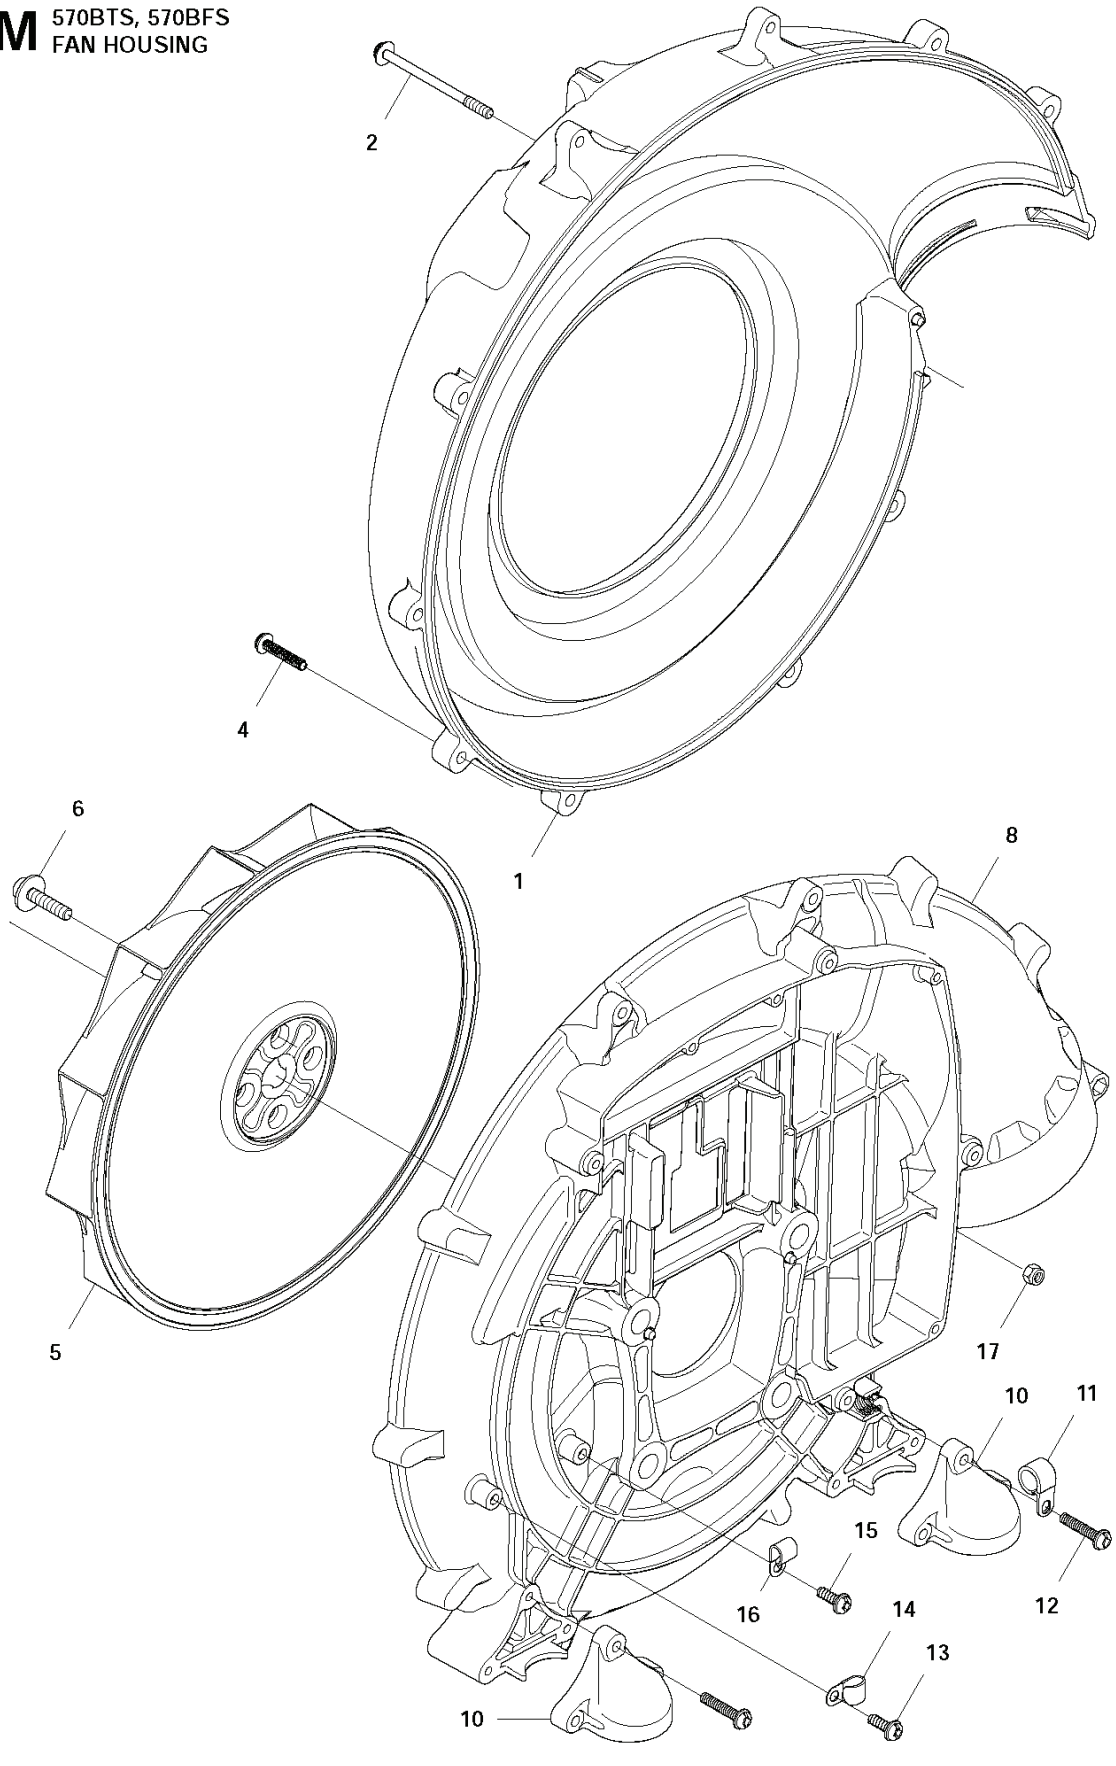

M 570BTS, 570BFS
FAN HOUSING

REF.	PART NO.	DESCRIPTION	REMARK	QTY.	KIT
1	576578201	VOLUTE		1	
2	544264601	SCREW		2	
4	512848101	SCREW		8	
5	576561501	FAN		1	
6	576561601	BOLT		4	
8	576578101	VOLUTE		1	
10	576579401	BRACKET		2	
11	504122301	CLAMP		1	
12	512848101	SCREW		6	
13	512847901	SCREW		1	
14	521525101	CLAMP		1	
15	512847901	SCREW		1	
16	521525101	CLAMP		1	
17	514183901	NUT		2