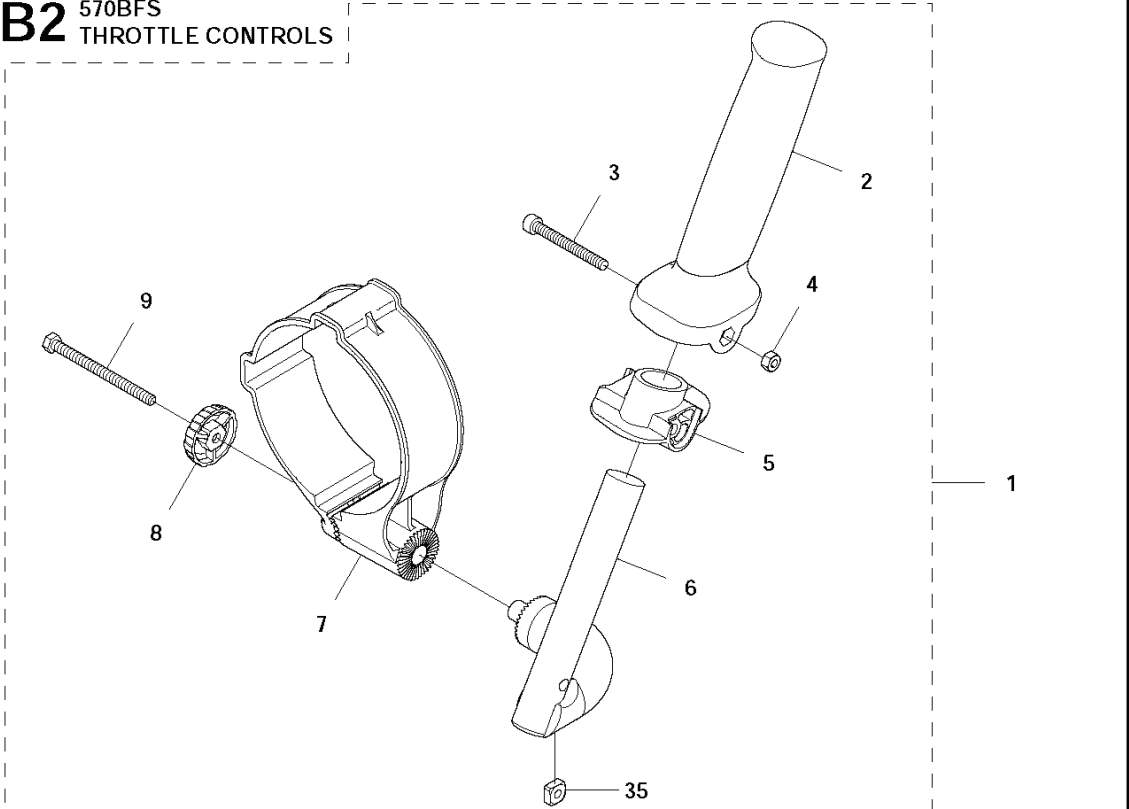

B2 570BFS
THROTTLE CONTROLS

REF.	PART NO.	DESCRIPTION	REMARK	QTY.	KIT
1	576658001	GRIP		1	
2	537172801	HANDLE		1	1
3	575725401	SCREW		1	1
4	575960601	NUT		1	1
5	537172901	COVER		1	1
6	537260201	STAY		1	1
7	576579701	HANDLE HOLDER		1	1
8	504800301	TURNING KNOB		1	1
9	725234451	SCREW EHHM		1	1
10	576562401	LEVER		1	
11	576562601	ARM		1	10
12	576562901	LEVER		1	10
13	576563201	PLATE		1	10
14	576562801	STOPPER		1	10
16	576563301	WASHER		1	10
17	576563101	PLATE		1	10
18	576563501	BOLT		2	10
19	506745201	BOLT		1	10
20	513351901	HUB CAP		1	10
22	521519601	NUT		1	10
23	514336501	WASHER		1	10
24	514336301	SPRING		1	10
25	514336701	WASHER		2	10
26	544270801	SCREW		2	
29	514336201	BOLT		1	10
30	544277601	TUBE		1	10
31	576563401	CABLE		1	10
32	576563001	SWITCH		1	10
33	576562701	COVER		1	10
34	576563601	BRACKET		1	10
35	503226501	SQUARE NUT		1	10