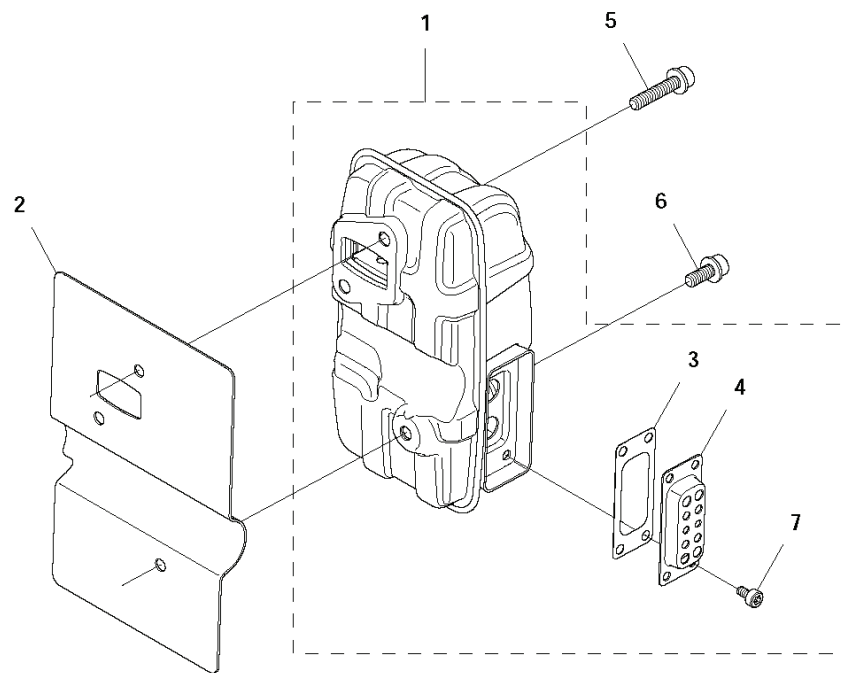

F 570BTS, 570BFS
MUFFLER

REF.	PART NO.	DESCRIPTION	REMARK	QTY.	KIT
1	577953501	MUFFLER ASSY		1	
2	576590901	GASKET		1	
3	576590501	SPARK ARRESTER		1	1
4	576590601	DIFFUSOR		1	1
5	576590701	BOLT		2	
6	576590801	BOLT		1	
7	544362701	BOLT		4	1