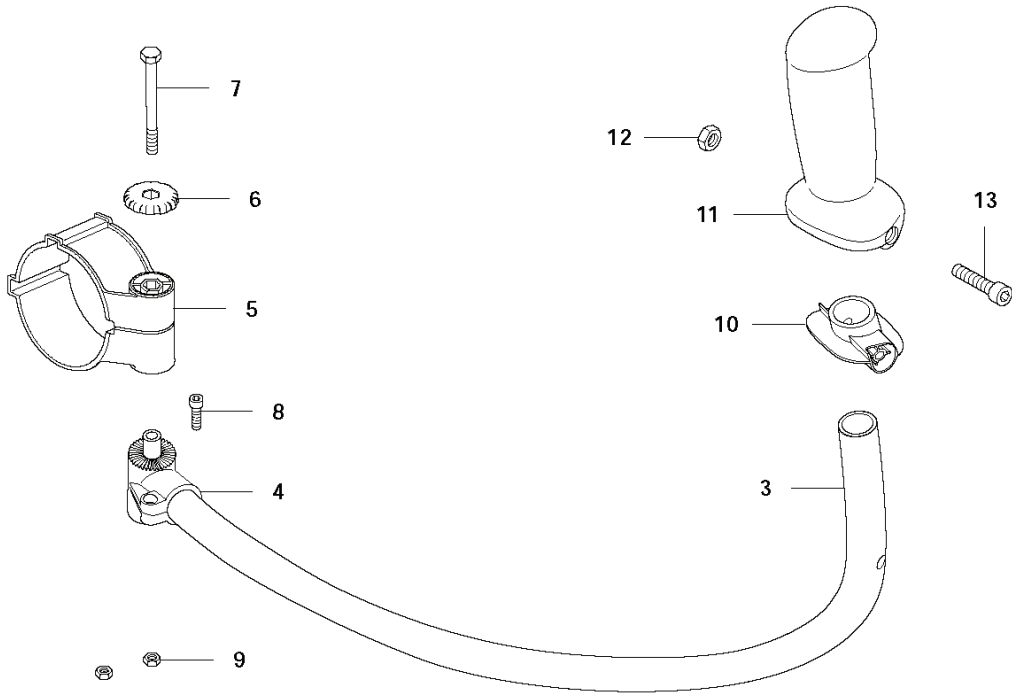

R 570BTS, 570BFS
ACCESSORIES

2