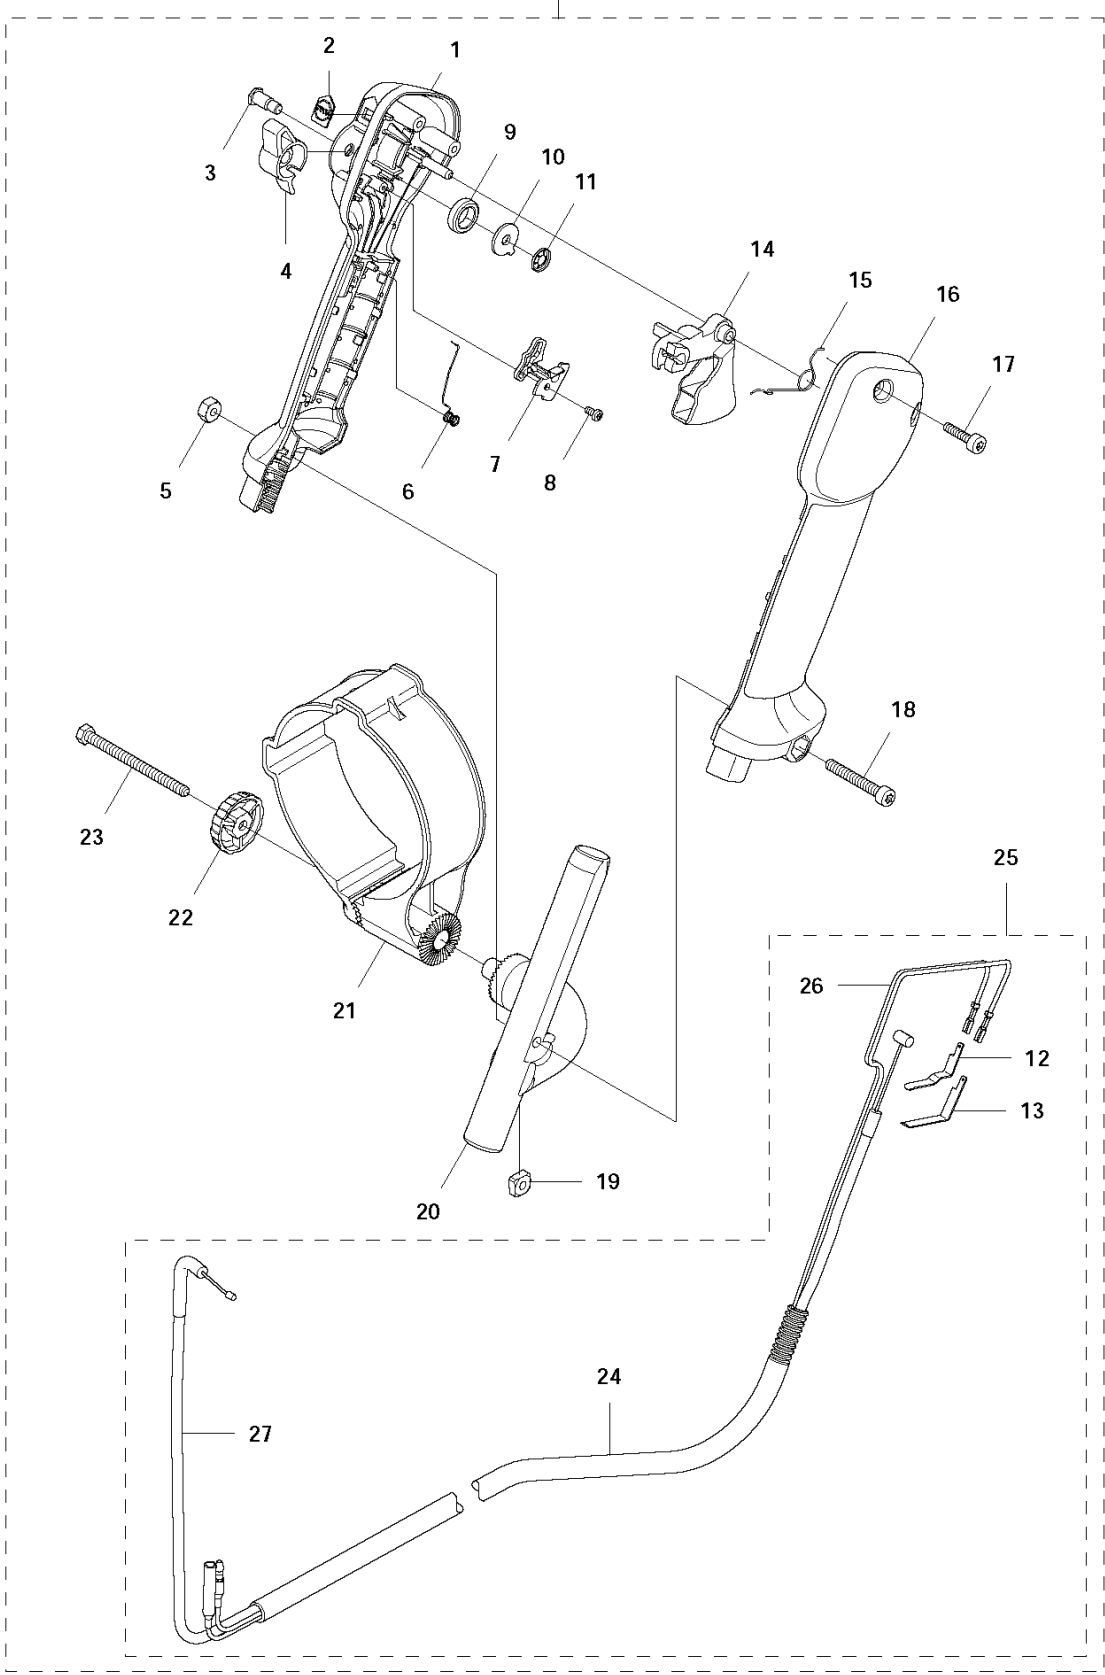

REF.	PART NO.	DESCRIPTION	REMARK	QTY.	KIT
1	576578501	ENGINE COVER		1	
2	512848101	SCREW		5	
3	576578601	COVER		1	

J 570BTS, 570BFS
CYLINDER & PISTON

REF.	PART NO.	DESCRIPTION	REMARK	QTY.	KIT
1	544256801	SCREW		2	
2	576589501	PLATE		1	
3	576589601	GROMMET		1	
4	506745201	BOLT		4	
5	578384901	CYLINDER		1	
6	529094701	PISTON-G		1	5
7	521520501	WASHER		2	5.6
8	576696401	BEARING		1	5.6
9	544259201	PISTON		1	5.6
10	544259401	PISTON PIN		1	5.6
11	521531901	SNAP RING		2	5.6
12	544259301	PISTON RING		2	5.6
13	576589401	GASKET		1	

P 570BTS, 570BFS
HARNESS

REF.	PART NO.	DESCRIPTION	REMARK	QTY.	KIT
1	576625301	PAD		1	
3	544270201	CLIP		3	
4	544270801	SCREW		2	
5	544270001	CLIP		2	

H 570BTS, 570BFS
IGNITION SYSTEM

REF.	PART NO.	DESCRIPTION	REMARK	QTY.	KIT
1	587984701	SPARK PLUG CAP		1	14
2	506655201	SPRING		1	14
3	521233401	SPARK PLUG		1	
5	588171401	SPACER		2	
6	515415301	GROMMET		1	14
7	576593801	CORD		1	
8	579383001	BOLT		2	
9	587654801	RING		2	10
10	587655101	ROTOR		1	
11	506689401	KEY		1	
12	587655001	RATCHET		2	10
13	513241901	NUT		1	10
14	587984501	COIL		1	
15	587654901	SPRING		2	10

B1 570BTS
THROTTLE CONTROLS

28

REF.	PART NO.	DESCRIPTION	REMARK	QTY.	KIT
1	502244801	HANDLE HALF		1	28
2	502641701	PLATE		1	28
3	537141203	SHAFT PIVOT		1	28
4	502245501	CONTROL		1	28
5	510911201	NUT		1	28
6	505567901	SPRING		1	28
7	502246001	RETAINER		1	28
8	505291001	SCREW		1	28
9	537373901	SPRING		1	28
10	505181501	WASHER		1	28
11	735583501	WASHER		1	28
12	537226301	CONNECTOR		1	25, 28
13	537226201	CONNECTOR		1	25, 28
14	502245401	TRIGGER		1	28
15	537174201	SPRING THROTTLE TRIG		1	28
16	502244901	HANDLE HALF		1	28
17	505291201	SCREW		2	28
18	505290801	SCREW		1	28
19	503226501	SQUARE NUT		1	28
20	502245301	HOLDER		1	28
21	576579701	HANDLE HOLDER		1	28
22	504800301	TURNING KNOB		1	28
23	725234451	SCREW EHHM		1	28
24	577756901	TUBE		1	25, 28
25	576785601	WIRING ASSY		1	28
26	576785701	CORD		1	25, 28
27	576785801	CABLE		1	25, 28
28	576579601	LEVER		1	