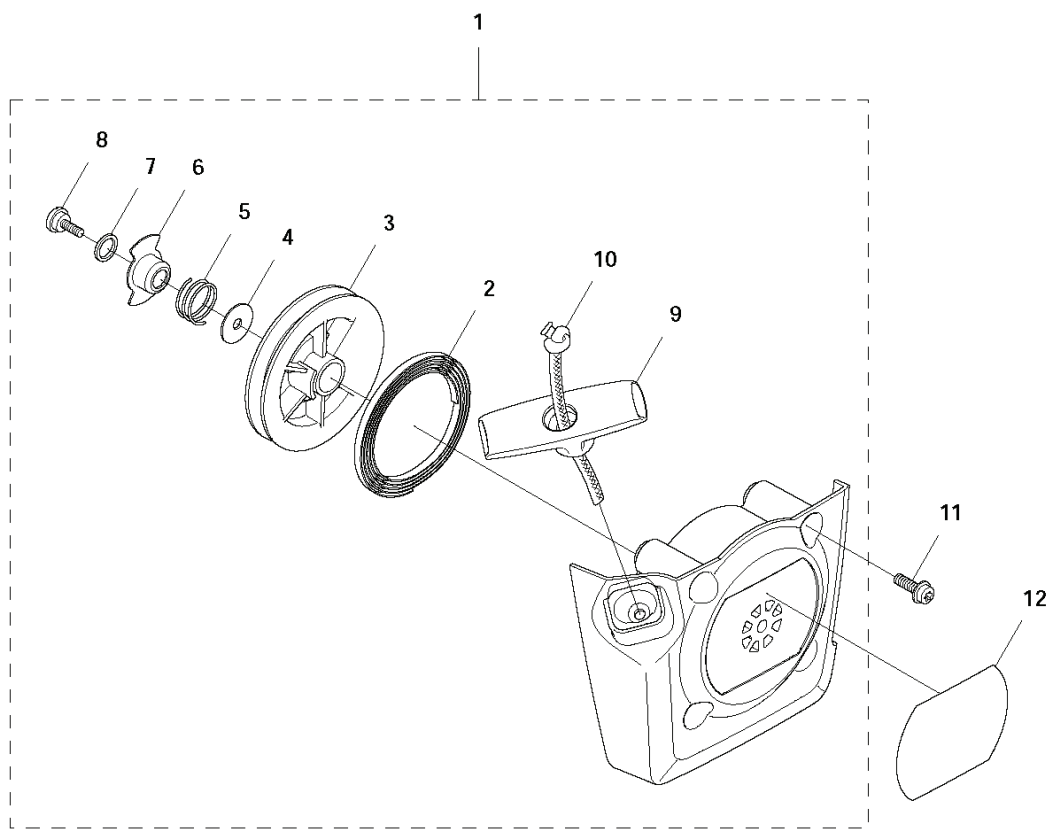

D 570BTS, 570BFS
STARTER

REF.	PART NO.	DESCRIPTION	REMARK	QTY.	KIT
1	578283501	STARTER ASSY		1	
2	521629601	SPRING		1	1
3	576594201	REEL		1	1
4	521630801	WASHER		1	1
5	521630601	SPRING		1	1
6	521630301	PLATE		1	1
7	521631201	WASHER		1	1
8	515367101	SCREW		1	1
9	537232501	STARTER HANDLE		1	1
10	577053101	ROPE		1	1
11	506745601	BOLT		4	
12	576580801	DECAL	For 570BTS	1	
12	577467301	DECAL	For 570BFS.	1