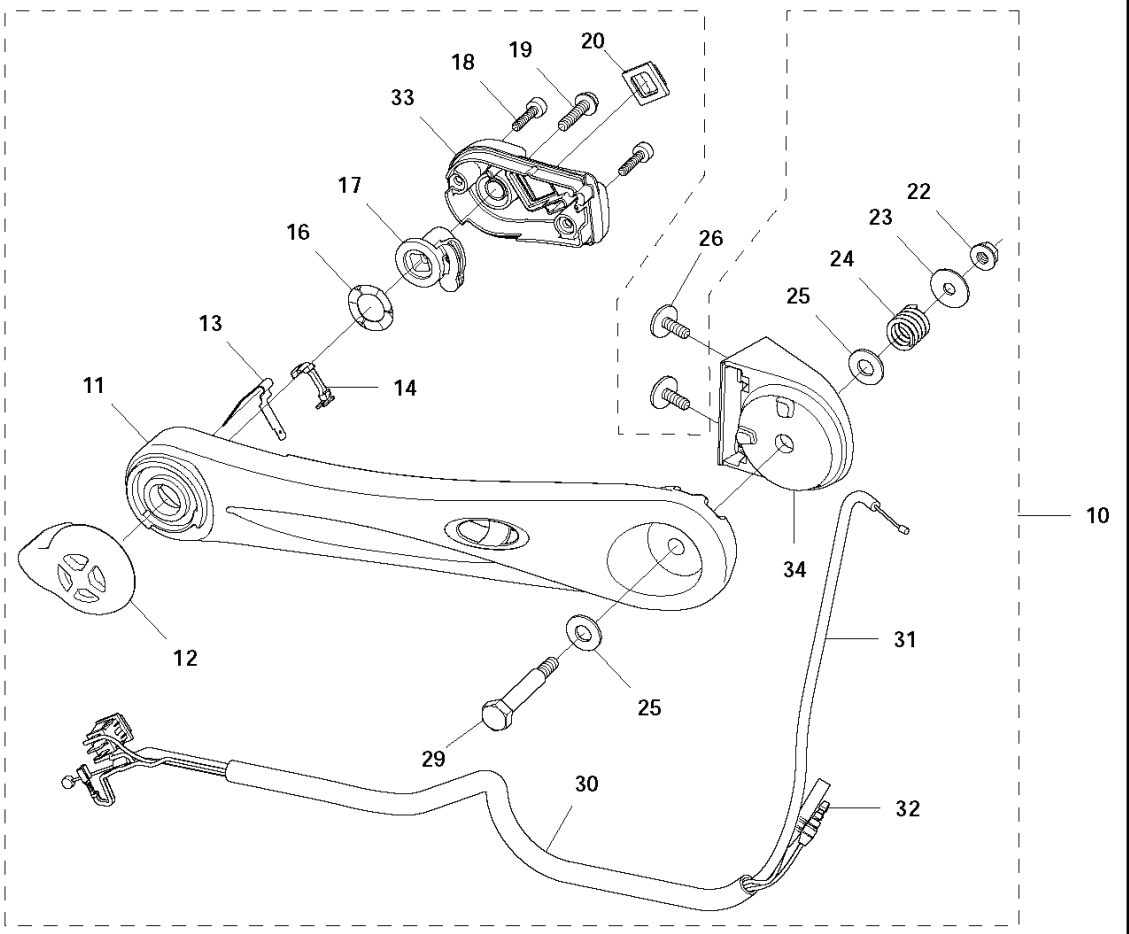

B2 570BFS
THROTTLE CONTROLS

REF.	PART NO.	DESCRIPTION	REMARK	QTY.	KIT
1	576658001	GRIP		1	
2	537172801	HANDLE		1	1
3	575725401	SCREW		1	1
4	575960601	NUT		1	1
5	537172901	COVER		1	1
6	537260201	STAY		1	1
7	576579701	HANDLE HOLDER		1	1
8	504800301	TURNING KNOB		1	1
9	725234451	SCREW EHHM		1	1
10	576562401	LEVER		1	
11	576562601	ARM		1	10
12	576562901	LEVER		1	10
13	576563201	PLATE		1	10
14	576562801	STOPPER		1	10
16	576563301	WASHER		1	10
17	576563101	PLATE		1	10
18	576563501	BOLT		2	10
19	506745201	BOLT		1	10
20	513351901	HUB CAP		1	10
22	521519601	NUT		1	10
23	514336501	WASHER		1	10
24	514336301	SPRING		1	10
25	514336701	WASHER		2	10
26	544270801	SCREW		2	
29	514336201	BOLT		1	10
30	544277601	TUBE		1	10
31	576563401	CABLE		1	10
32	576563001	SWITCH		1	10
33	576562701	COVER		1	10
34	576563601	BRACKET		1	10
35	503226501	SQUARE NUT		1	10