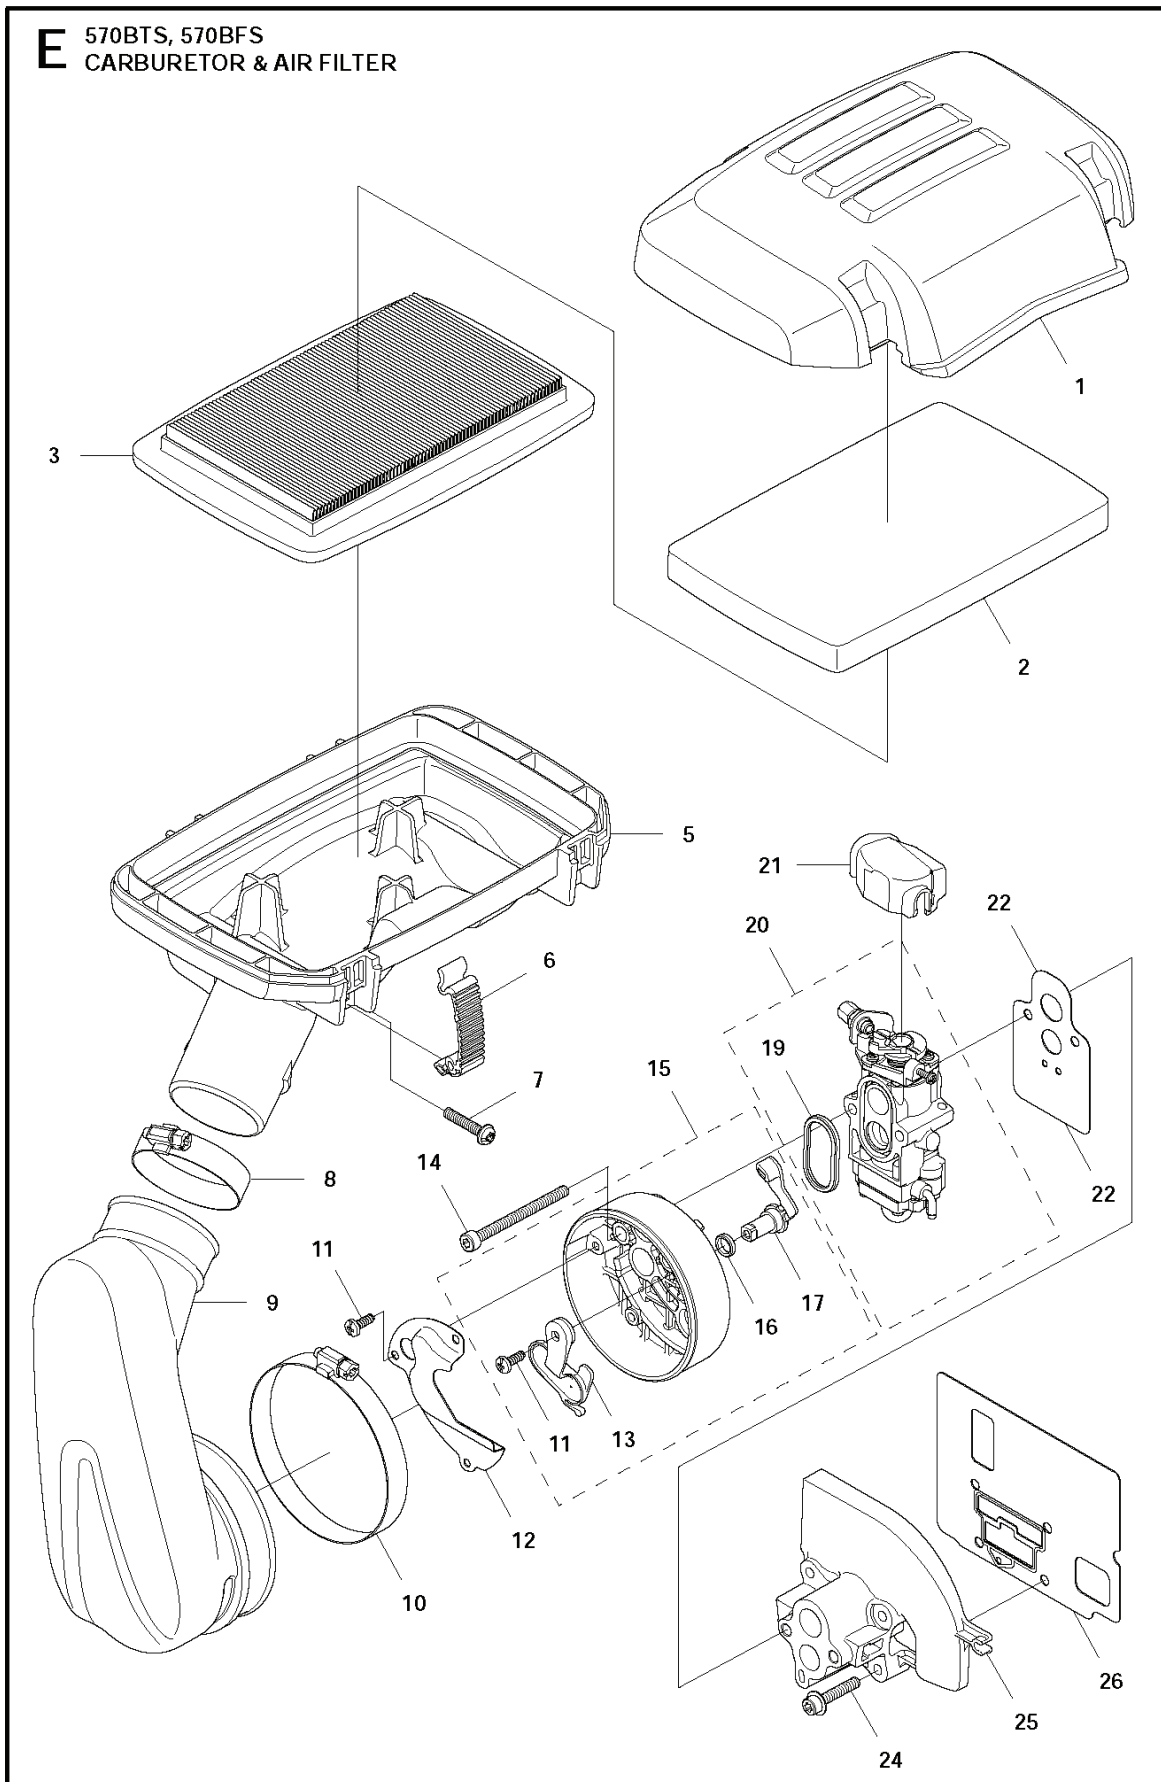

570 BFS, 20111800001-20185399999

SPARE PARTS LIST

Q 570BTS, 570BFS
CARBURETOR

REF.	PART NO.	DESCRIPTION	REMARK	QTY.	KIT
1	544363001	CARBURETTOR		1	
2	544363501	BODY CARBURETTOR		1	1
3	505307901	SCREW		2	1
4	506746001	BRACKET		1	1
5	506612601	NUT		1	1
6	506741301	SCREW		1	1
7	506741201	SWIVEL		1	1
8	506746101	WASHER		1	1
9	506738601	RETAINER RING		1	1
10	505307501	O-RING		1	1
11	544365301	JET		1	1
12	506745101	GASKET		1	1,21
13	506689801	DIAPHRAGM		1	1,21
14	506740801	GASKET		1	1,21
15	505306801	DIAPHRAGM		1	1,21
16	506740901	BODY		1	1
17	505306701	PUMP		1	1
18	506741001	COVER		1	1
19	506741101	SCREW		4	1
20	521631501	RING		1	1,21
21	511459501	GASKET KIT		1	

E 570BTS, 570BFS
CARBURETOR & AIR FILTER

REF.	PART NO.	DESCRIPTION	REMARK	QTY.	KIT
1	576580001	AIR FILTER COVER		1	
2	512654101	AIR FILTER		1	
3	512652001	AIR FILTER		1	
5	578311401	AIR FILTER HOLDER		1	
6	503894701	SNAP LOCKING		4	
7	512848101	SCREW		4	
8	544271901	CLAMP		1	
9	576580101	HOSE		1	
10	544274001	CLAMP		1	
11	506673801	SCREW		4	15
12	576594901	PLATE		1	
13	576594701	PLATE		1	15
14	515390701	BOLT		2	
15	576594501	CUP		1	
16	516136001	O-RING		1	15
17	576594801	LEVER		1	15
19	521631501	RING		1	20
20	544363001	CARBURETTOR		1	
21	506744201	COVER		1	
22	577089601	GASKET		1	
24	576589801	BOLT		1	
25	578108401	INSULATOR		1	
26	577694801	GASKET		1	