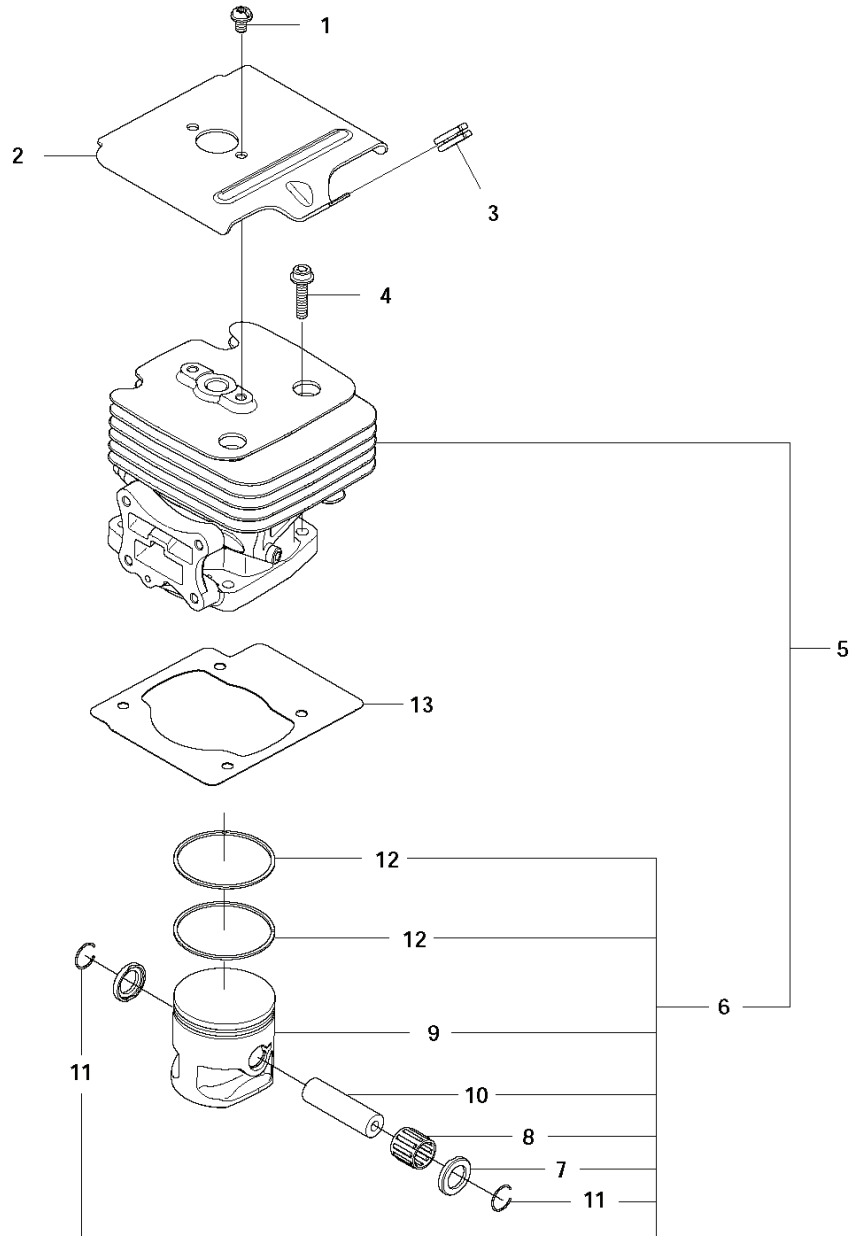

570 BFS, 20111800001-20185399999

SPARE PARTS LIST

Q 570BTS, 570BFS
CARBURETOR

REF.	PART NO.	DESCRIPTION	REMARK	QTY.	KIT
1	544363001	CARBURETTOR		1	
2	544363501	BODY CARBURETTOR		1	1
3	505307901	SCREW		2	1
4	506746001	BRACKET		1	1
5	506612601	NUT		1	1
6	506741301	SCREW		1	1
7	506741201	SWIVEL		1	1
8	506746101	WASHER		1	1
9	506738601	RETAINER RING		1	1
10	505307501	O-RING		1	1
11	544365301	JET		1	1
12	506745101	GASKET		1	1,21
13	506689801	DIAPHRAGM		1	1,21
14	506740801	GASKET		1	1,21
15	505306801	DIAPHRAGM		1	1,21
16	506740901	BODY		1	1
17	505306701	PUMP		1	1
18	506741001	COVER		1	1
19	506741101	SCREW		4	1
20	521631501	RING		1	1,21
21	511459501	GASKET KIT		1	

L 570BTS, 570BFS
CRANK SHAFT

REF.	PART NO.	DESCRIPTION	REMARK	QTY.	KIT
1	578385101	SERVICE KIT		1	
2	506689401	KEY		1	1
3	521521301	BEARING		2	1
4	521521901	SEAL		2	1
5	576696401	BEARING		1	1

C 570BTS, 570BFS
CYLINDER COVER

REF.	PART NO.	DESCRIPTION	REMARK	QTY.	KIT
1	576578501	ENGINE COVER		1	
2	512848101	SCREW		5	
3	576578601	COVER		1	

J 570BTS, 570BFS
CYLINDER & PISTON

REF.	PART NO.	DESCRIPTION	REMARK	QTY.	KIT
1	544256801	SCREW		2	
2	576589501	PLATE		1	
3	576589601	GROMMET		1	
4	506745201	BOLT		4	
5	578384901	CYLINDER		1	
6	529094701	PISTON-G		1	5
7	521520501	WASHER		2	5.6
8	576696401	BEARING		1	5.6
9	544259201	PISTON		1	5.6
10	544259401	PISTON PIN		1	5.6
11	521531901	SNAP RING		2	5.6
12	544259301	PISTON RING		2	5.6
13	576589401	GASKET		1	