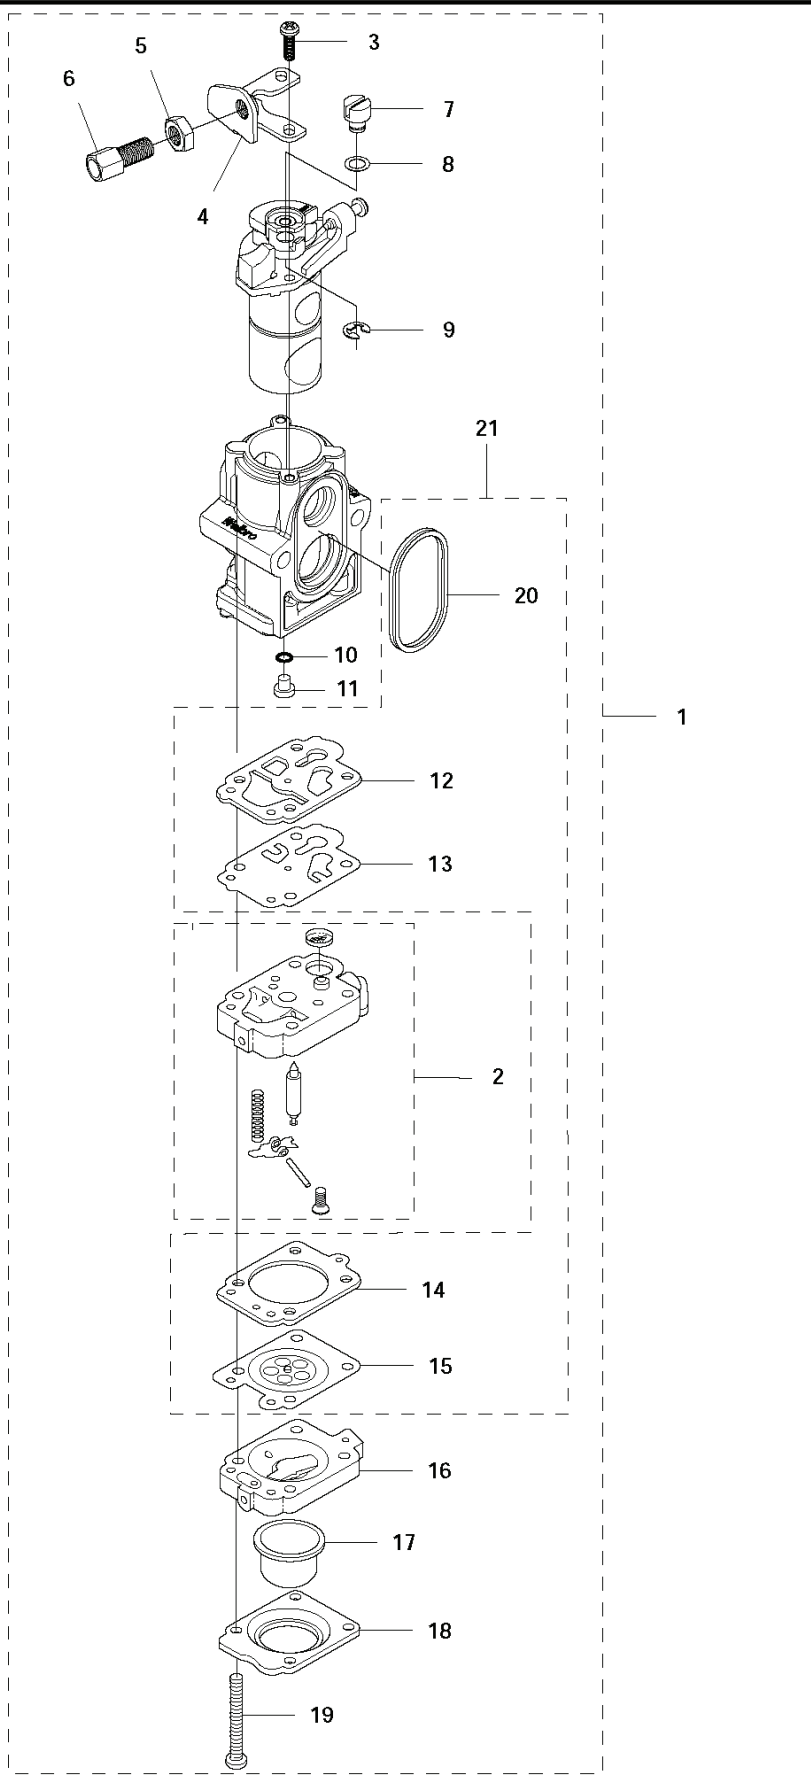

570 BFS, 20111800001-20185399999

SPARE PARTS LIST

Q 570BTS, 570BFS
CARBURETOR

REF.	PART NO.	DESCRIPTION	REMARK	QTY.	KIT
1	544363001	CARBURETTOR		1	
2	544363501	BODY CARBURETTOR		1	1
3	505307901	SCREW		2	1
4	506746001	BRACKET		1	1
5	506612601	NUT		1	1
6	506741301	SCREW		1	1
7	506741201	SWIVEL		1	1
8	506746101	WASHER		1	1
9	506738601	RETAINER RING		1	1
10	505307501	O-RING		1	1
11	544365301	JET		1	1
12	506745101	GASKET		1	1,21
13	506689801	DIAPHRAGM		1	1,21
14	506740801	GASKET		1	1,21
15	505306801	DIAPHRAGM		1	1,21
16	506740901	BODY		1	1
17	505306701	PUMP		1	1
18	506741001	COVER		1	1
19	506741101	SCREW		4	1
20	521631501	RING		1	1,21
21	511459501	GASKET KIT		1	

E 570BTS, 570BFS
CARBURETOR & AIR FILTER

REF.	PART NO.	DESCRIPTION	REMARK	QTY.	KIT
1	576580001	AIR FILTER COVER		1	
2	512654101	AIR FILTER		1	
3	512652001	AIR FILTER		1	
5	578311401	AIR FILTER HOLDER		1	
6	503894701	SNAP LOCKING		4	
7	512848101	SCREW		4	
8	544271901	CLAMP		1	
9	576580101	HOSE		1	
10	544274001	CLAMP		1	
11	506673801	SCREW		4	15
12	576594901	PLATE		1	
13	576594701	PLATE		1	15
14	515390701	BOLT		2	
15	576594501	CUP		1	
16	516136001	O-RING		1	15
17	576594801	LEVER		1	15
19	521631501	RING		1	20
20	544363001	CARBURETTOR		1	
21	506744201	COVER		1	
22	577089601	GASKET		1	
24	576589801	BOLT		1	
25	578108401	INSULATOR		1	
26	577694801	GASKET		1	

REF.	PART NO.	DESCRIPTION	REMARK	QTY.	KIT
1	576578501	ENGINE COVER		1	
2	512848101	SCREW		5	
3	576578601	COVER		1	

J 570BTS, 570BFS
CYLINDER & PISTON

REF.	PART NO.	DESCRIPTION	REMARK	QTY.	KIT
1	544256801	SCREW		2	
2	576589501	PLATE		1	
3	576589601	GROMMET		1	
4	506745201	BOLT		4	
5	578384901	CYLINDER		1	
6	529094701	PISTON-G		1	5
7	521520501	WASHER		2	5.6
8	576696401	BEARING		1	5.6
9	544259201	PISTON		1	5.6
10	544259401	PISTON PIN		1	5.6
11	521531901	SNAP RING		2	5.6
12	544259301	PISTON RING		2	5.6
13	576589401	GASKET		1	