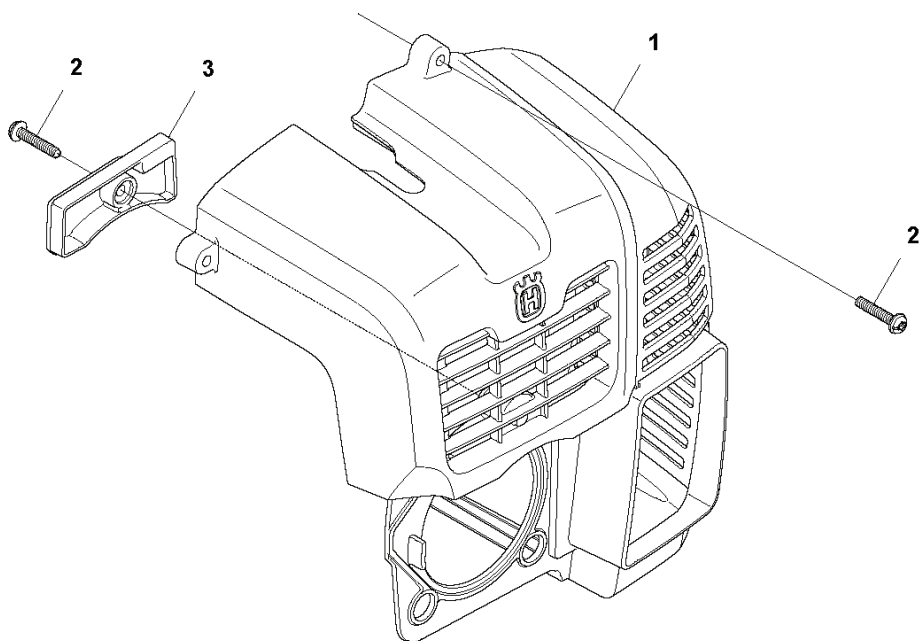

C 570BTS, 570BFS
CYLINDER COVER

REF.	PART NO.	DESCRIPTION	REMARK	QTY.	KIT
1	576578501	ENGINE COVER		1	
2	512848101	SCREW		5	
3	576578601	COVER		1