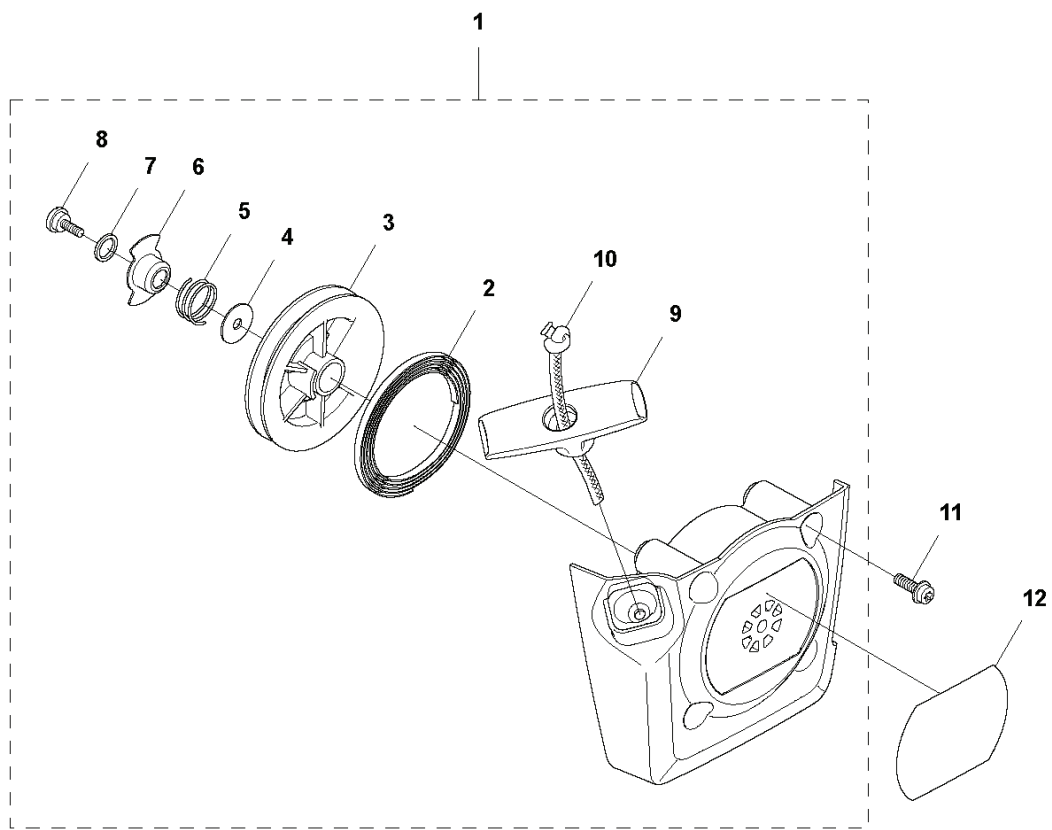

570 BFS, 20190100001 and up

SPARE PARTS LIST

D 570BTS, 570BFS
STARTER

REF.	PART NO.	DESCRIPTION	REMARK	QTY.	KIT
1	578283501	STARTER ASSY		1	
2	521629601	SPRING		1	1
3	576594201	REEL		1	1
4	521630801	WASHER		1	1
5	521630601	SPRING		1	1
6	521630301	PLATE		1	1
7	521631201	WASHER		1	1
8	515367101	SCREW		1	1
9	537232501	STARTER HANDLE		1	1
10	577053101	ROPE		1	1
11	506745601	BOLT		4	
12	594914805	DECAL	For 570BTS	1	
12	594914806	DECAL	For 570BFS.	1	

A1 570BFS
TUBES

REF.	PART NO.	DESCRIPTION	REMARK	QTY.	KIT
1	576581801	PIPE		1	
2	576581701	PIPE		1	
3	576564801	PIPE		1	
4	544274101	CLAMP		2	
5	576564701	HOSE		1	
7	576578301	ELBOW		1	
8	581290801	O-RING		1	

Q 570BTS, 570BFS
CARBURETOR

REF.	PART NO.	DESCRIPTION	REMARK	QTY.	KIT
1	581156101	CARBURETTOR		1	
2	544363501	BODY CARBURETTOR		1	1
3	505307901	SCREW		2	1
4	506746001	BRACKET		1	1
5	506612601	NUT		1	1
6	506741301	SCREW		1	1
7	506741201	SWIVEL		1	1
8	506746101	WASHER		1	1
9	506738601	RETAINER RING		1	1
12	506745101	GASKET		1	1,21
13	506689801	DIAPHRAGM		1	1,21
14	506740801	GASKET		1	1,21
15	505306801	DIAPHRAGM		1	1,21
16	506740901	BODY		1	1
17	505306701	PUMP		1	1
18	506741001	COVER		1	1
19	506741101	SCREW		4	1
20	521631501	RING		1	1,21
21	511459501	GASKET KIT		1	