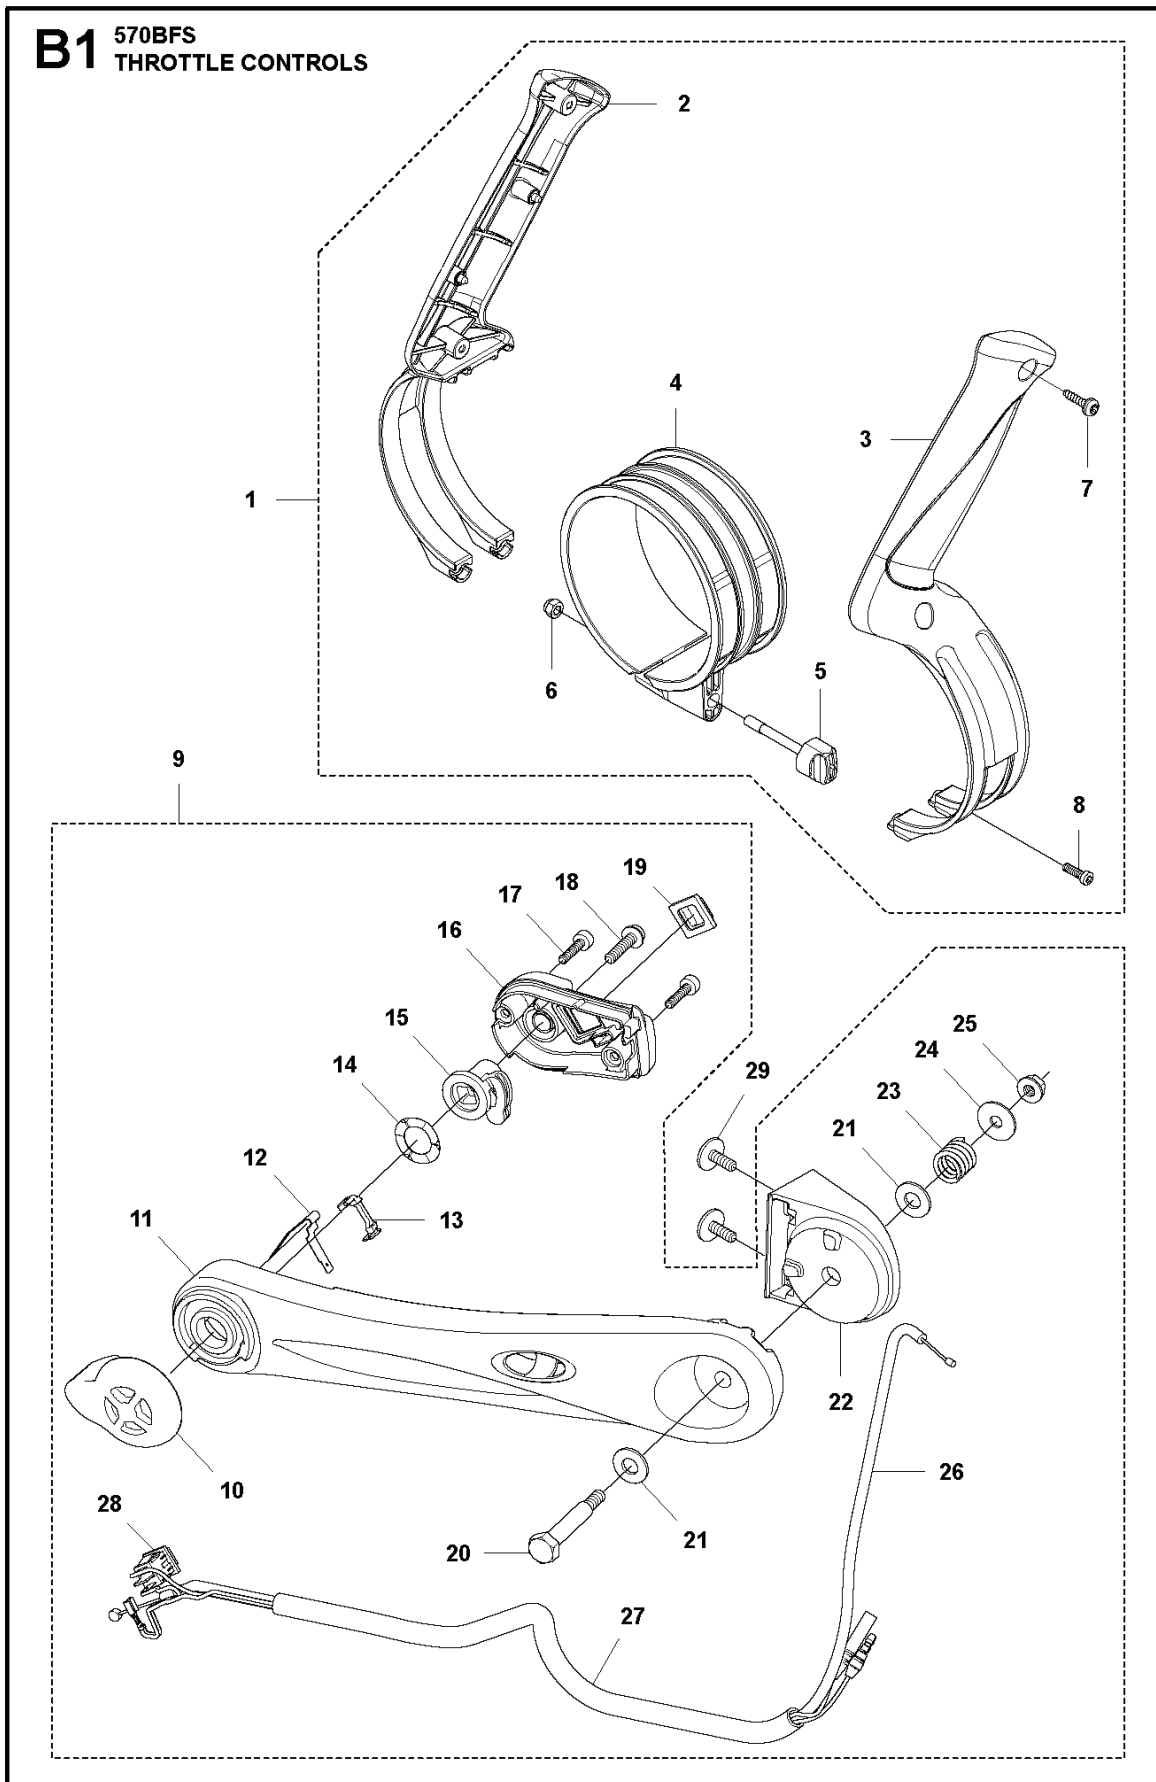

B1 570BFS THROTTLE CONTROLS

REF.	PART NO.	DESCRIPTION	REMARK	QTY.	KIT
1	576565101	GRIP		1	
2	576565201	GRIP		1	1
3	576565301	GRIP		1	1
4	576565401	COLLAR		1	1
5	576565501	KNOB		1	1
6	514183901	NUT		1	1
7	521517701	SCREW		2	1
8	506745701	BOLT		2	1
9	576562401	LEVER		1	
10	576562901	LEVER		1	9
11	576562601	ARM		1	9
12	576563201	PLATE		1	9
13	576562801	STOPPER		1	9
14	576563301	WASHER		1	9
15	576563101	PLATE		1	9
16	576562701	COVER		1	9
17	576563501	BOLT		2	9
18	506745201	BOLT		1	9
19	513351901	HUB CAP		1	9
20	514336201	BOLT		1	9
21	514336701	WASHER		2	9
22	576563601	BRACKET		1	9
23	514336301	SPRING		1	9
24	514336501	WASHER		1	9
25	521519601	NUT		1	9
26	576563401	CABLE		1	9
27	544277601	TUBE		1	9
28	576563001	SWITCH		1	9
29	544270801	SCREW		2