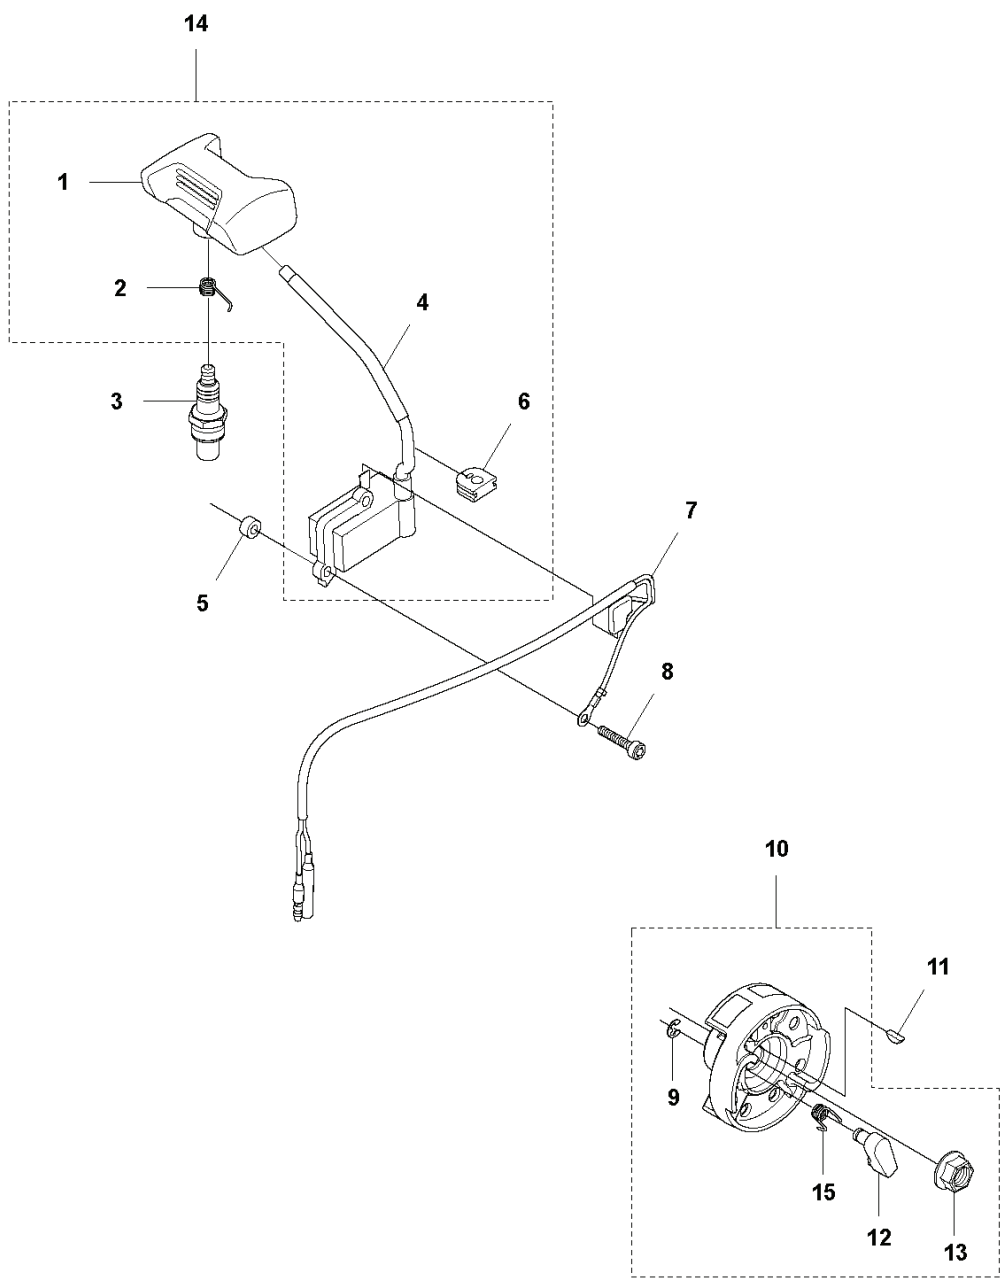

H 570BTS, 570BFS IGNITION SYSTEM

REF.	PART NO.	DESCRIPTION	REMARK	QTY.	KIT
1	587984701	SPARK PLUG CAP		1	14
2	506655201	SPRING		1	14
3	521233401	SPARK PLUG		1	
5	588171401	SPACER		2	
6	515415301	GROMMET		1	14
7	576593801	CORD		1	
8	579383001	BOLT		2	
9	587654801	RING		2	10
10	587655101	ROTOR		1	
11	506689401	KEY		1	
12	587655001	RATCHET		2	10
13	513241901	NUT		1	10
14	598472001	COIL		1	
15	587654901	SPRING		2	10