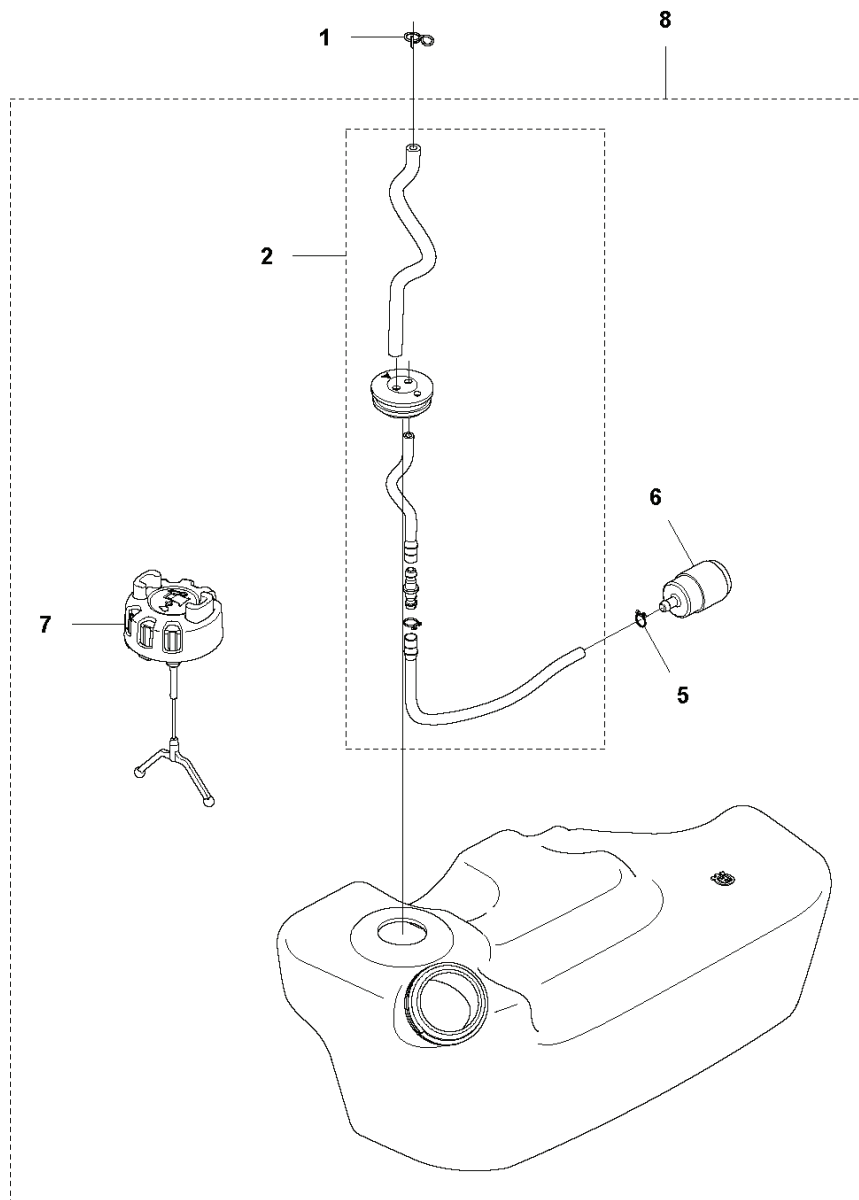

G 570BTS, 570BS
FUEL TANK

REF.	PART NO.	DESCRIPTION	REMARK	QTY.	KIT
1	506741501	CLIP		1	
2	595847006	FUEL HOSE	For all except USA and Canada	1	8
2	597967304	FUEL HOSE ASSY	For USA and Canada	1	
5	506707001	CLIP		1	8
6	503443201	FUEL FILTER		1	8
7	590324501	TANK CAP ASSY		1	8
8	577467803	FUEL TANK	For all except USA and Canada	1	
8	579140505	TANK ASSY	For USA and Canada	1