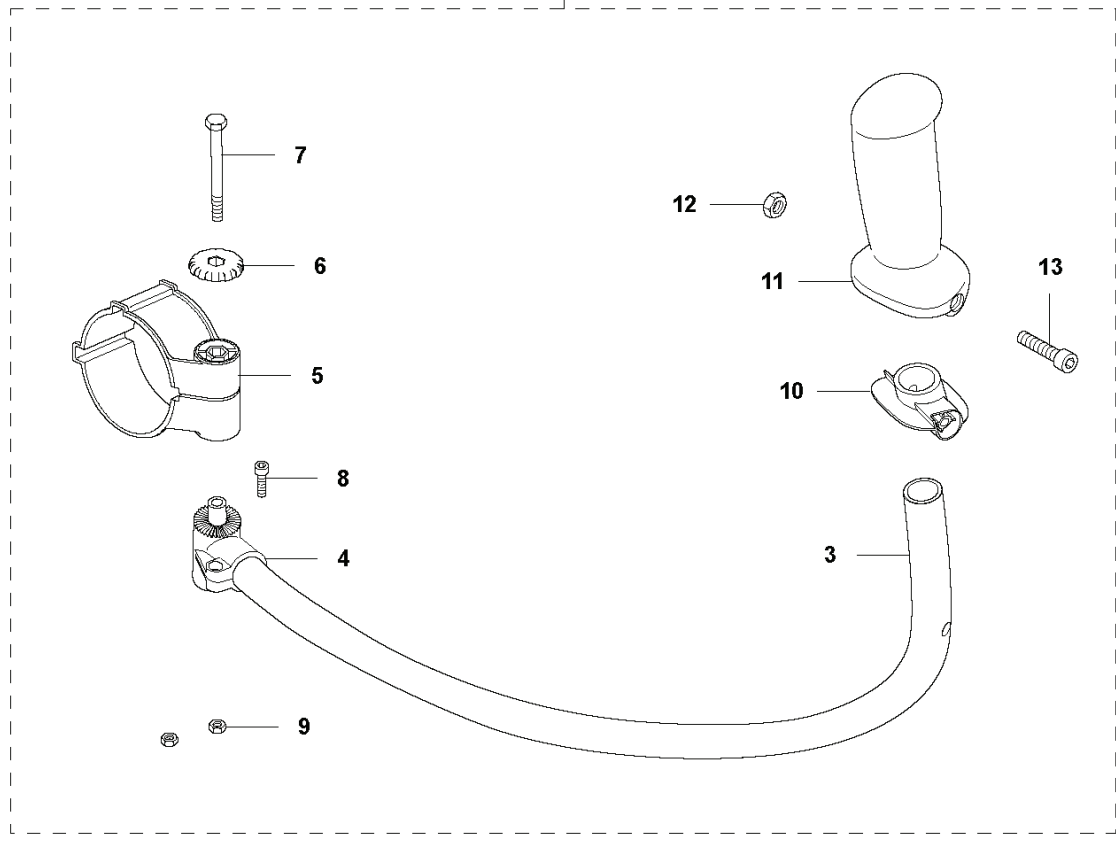

570 BFS, 20190100001 and up

SPARE PARTS LIST

D 570BTS, 570BFS
STARTER

REF.	PART NO.	DESCRIPTION	REMARK	QTY.	KIT
1	578283501	STARTER ASSY		1	
2	521629601	SPRING		1	1
3	576594201	REEL		1	1
4	521630801	WASHER		1	1
5	521630601	SPRING		1	1
6	521630301	PLATE		1	1
7	521631201	WASHER		1	1
8	515367101	SCREW		1	1
9	537232501	STARTER HANDLE		1	1
10	577053101	ROPE		1	1
11	506745601	BOLT		4	
12	594914805	DECAL	For 570BTS	1	
12	594914806	DECAL	For 570BFS.	1	

A1 570BFS
TUBES

REF.	PART NO.	DESCRIPTION	REMARK	QTY.	KIT
1	576581801	PIPE		1	
2	576581701	PIPE		1	
3	576564801	PIPE		1	
4	544274101	CLAMP		2	
5	576564701	HOSE		1	
7	576578301	ELBOW		1	
8	581290801	O-RING		1	

R 570BTS, 570BFS
ACCESSORIES

2

REF.	PART NO.	DESCRIPTION	REMARK	QTY.	KIT
1	521533001	SOCKET		1	
2	544400004	HANDLEBAR ASSY		1	
3	537241301	HANDLEBAR		1	2
4	537292901	BRACKET		1	2
5	576579701	HANDLE HOLDER		1	2
6	502204001	KNOB		1	2
7	725234751	SCREW EHHM		1	2
8	725532555	SCREW IHSCM		1	2
9	731231401	HEXAGON NUT		2	2
10	537172901	COVER		1	2
11	537172801	HANDLE		1	2
12	731231401	HEXAGON NUT		1	2
13	503200245	SCREW IHSCFM		1	2
14	576582701	NOZZLE		1	

Q 570BTS, 570BFS
CARBURETOR

REF.	PART NO.	DESCRIPTION	REMARK	QTY.	KIT
1	581156101	CARBURETTOR		1	
2	544363501	BODY CARBURETTOR		1	1
3	505307901	SCREW		2	1
4	506746001	BRACKET		1	1
5	506612601	NUT		1	1
6	506741301	SCREW		1	1
7	506741201	SWIVEL		1	1
8	506746101	WASHER		1	1
9	506738601	RETAINER RING		1	1
12	506745101	GASKET		1	1,21
13	506689801	DIAPHRAGM		1	1,21
14	506740801	GASKET		1	1,21
15	505306801	DIAPHRAGM		1	1,21
16	506740901	BODY		1	1
17	505306701	PUMP		1	1
18	506741001	COVER		1	1
19	506741101	SCREW		4	1
20	521631501	RING		1	1,21
21	511459501	GASKET KIT		1	