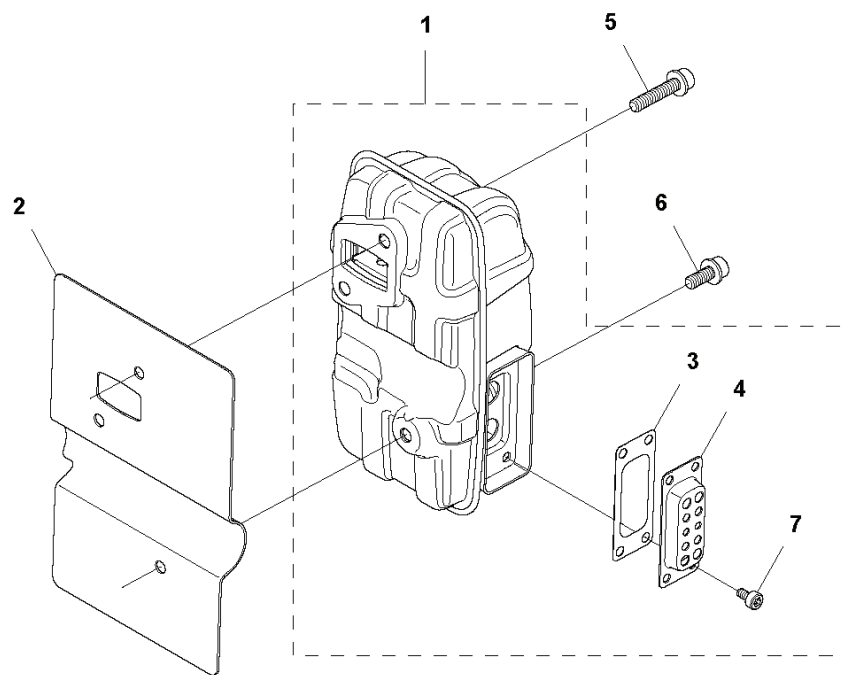

F 570BTS, 570BFS
MUFFLER

REF.	PART NO.	DESCRIPTION	REMARK	QTY.	KIT
1	585044201	MUFFLER ASSY		1	
2	576590901	GASKET		1	
3	585044401	SPARK ARRESTER		1	1
4	585044501	DIFFUSER		1	1
5	576590701	BOLT		2	
6	576590801	BOLT		1	
7	544362701	BOLT		4	1