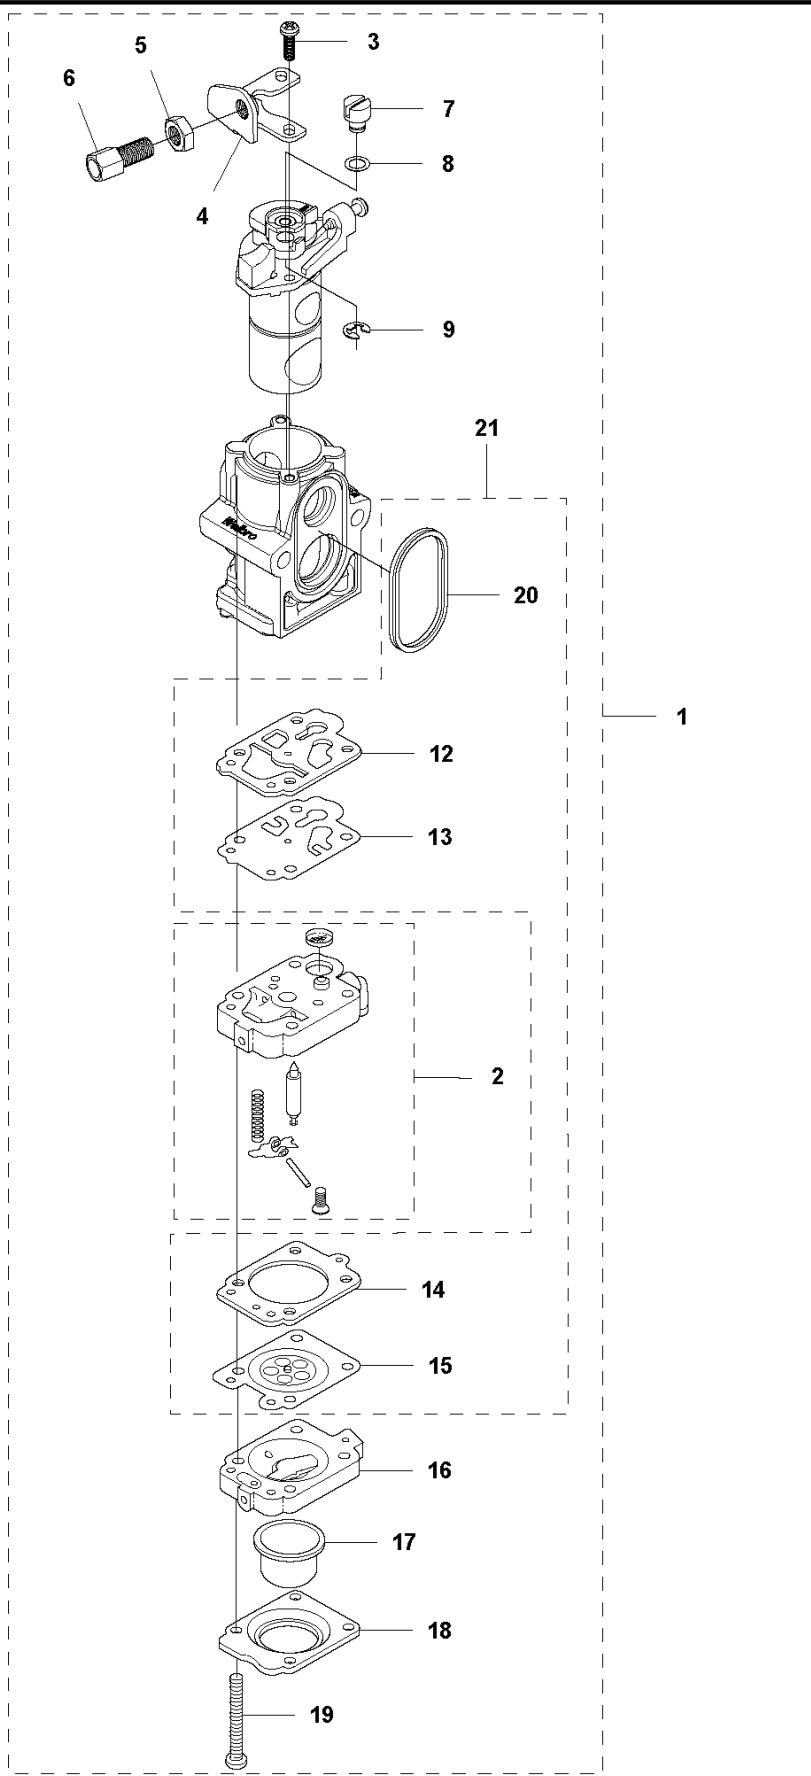

570 BFS, 20190100001 and up

SPARE PARTS LIST

D 570BTS, 570BFS
STARTER

REF.	PART NO.	DESCRIPTION	REMARK	QTY.	KIT
1	578283501	STARTER ASSY		1	
2	521629601	SPRING		1	1
3	576594201	REEL		1	1
4	521630801	WASHER		1	1
5	521630601	SPRING		1	1
6	521630301	PLATE		1	1
7	521631201	WASHER		1	1
8	515367101	SCREW		1	1
9	537232501	STARTER HANDLE		1	1
10	577053101	ROPE		1	1
11	506745601	BOLT		4	
12	594914805	DECAL	For 570BTS	1	
12	594914806	DECAL	For 570BFS.	1	

A1 570BFS
TUBES

REF.	PART NO.	DESCRIPTION	REMARK	QTY.	KIT
1	576581801	PIPE		1	
2	576581701	PIPE		1	
3	576564801	PIPE		1	
4	544274101	CLAMP		2	
5	576564701	HOSE		1	
7	576578301	ELBOW		1	
8	581290801	O-RING		1	

R 570BTS, 570BFS
ACCESSORIES

2

REF.	PART NO.	DESCRIPTION	REMARK	QTY.	KIT
1	521533001	SOCKET		1	
2	544400004	HANDLEBAR ASSY		1	
3	537241301	HANDLEBAR		1	2
4	537292901	BRACKET		1	2
5	576579701	HANDLE HOLDER		1	2
6	502204001	KNOB		1	2
7	725234751	SCREW EHHM		1	2
8	725532555	SCREW IHSCM		1	2
9	731231401	HEXAGON NUT		2	2
10	537172901	COVER		1	2
11	537172801	HANDLE		1	2
12	731231401	HEXAGON NUT		1	2
13	503200245	SCREW IHSCFM		1	2
14	576582701	NOZZLE		1	

Q 570BTS, 570BFS
CARBURETOR

REF.	PART NO.	DESCRIPTION	REMARK	QTY.	KIT
1	581156101	CARBURETTOR		1	
2	544363501	BODY CARBURETTOR		1	1
3	505307901	SCREW		2	1
4	506746001	BRACKET		1	1
5	506612601	NUT		1	1
6	506741301	SCREW		1	1
7	506741201	SWIVEL		1	1
8	506746101	WASHER		1	1
9	506738601	RETAINER RING		1	1
12	506745101	GASKET		1	1,21
13	506689801	DIAPHRAGM		1	1,21
14	506740801	GASKET		1	1,21
15	505306801	DIAPHRAGM		1	1,21
16	506740901	BODY		1	1
17	505306701	PUMP		1	1
18	506741001	COVER		1	1
19	506741101	SCREW		4	1
20	521631501	RING		1	1,21
21	511459501	GASKET KIT		1	