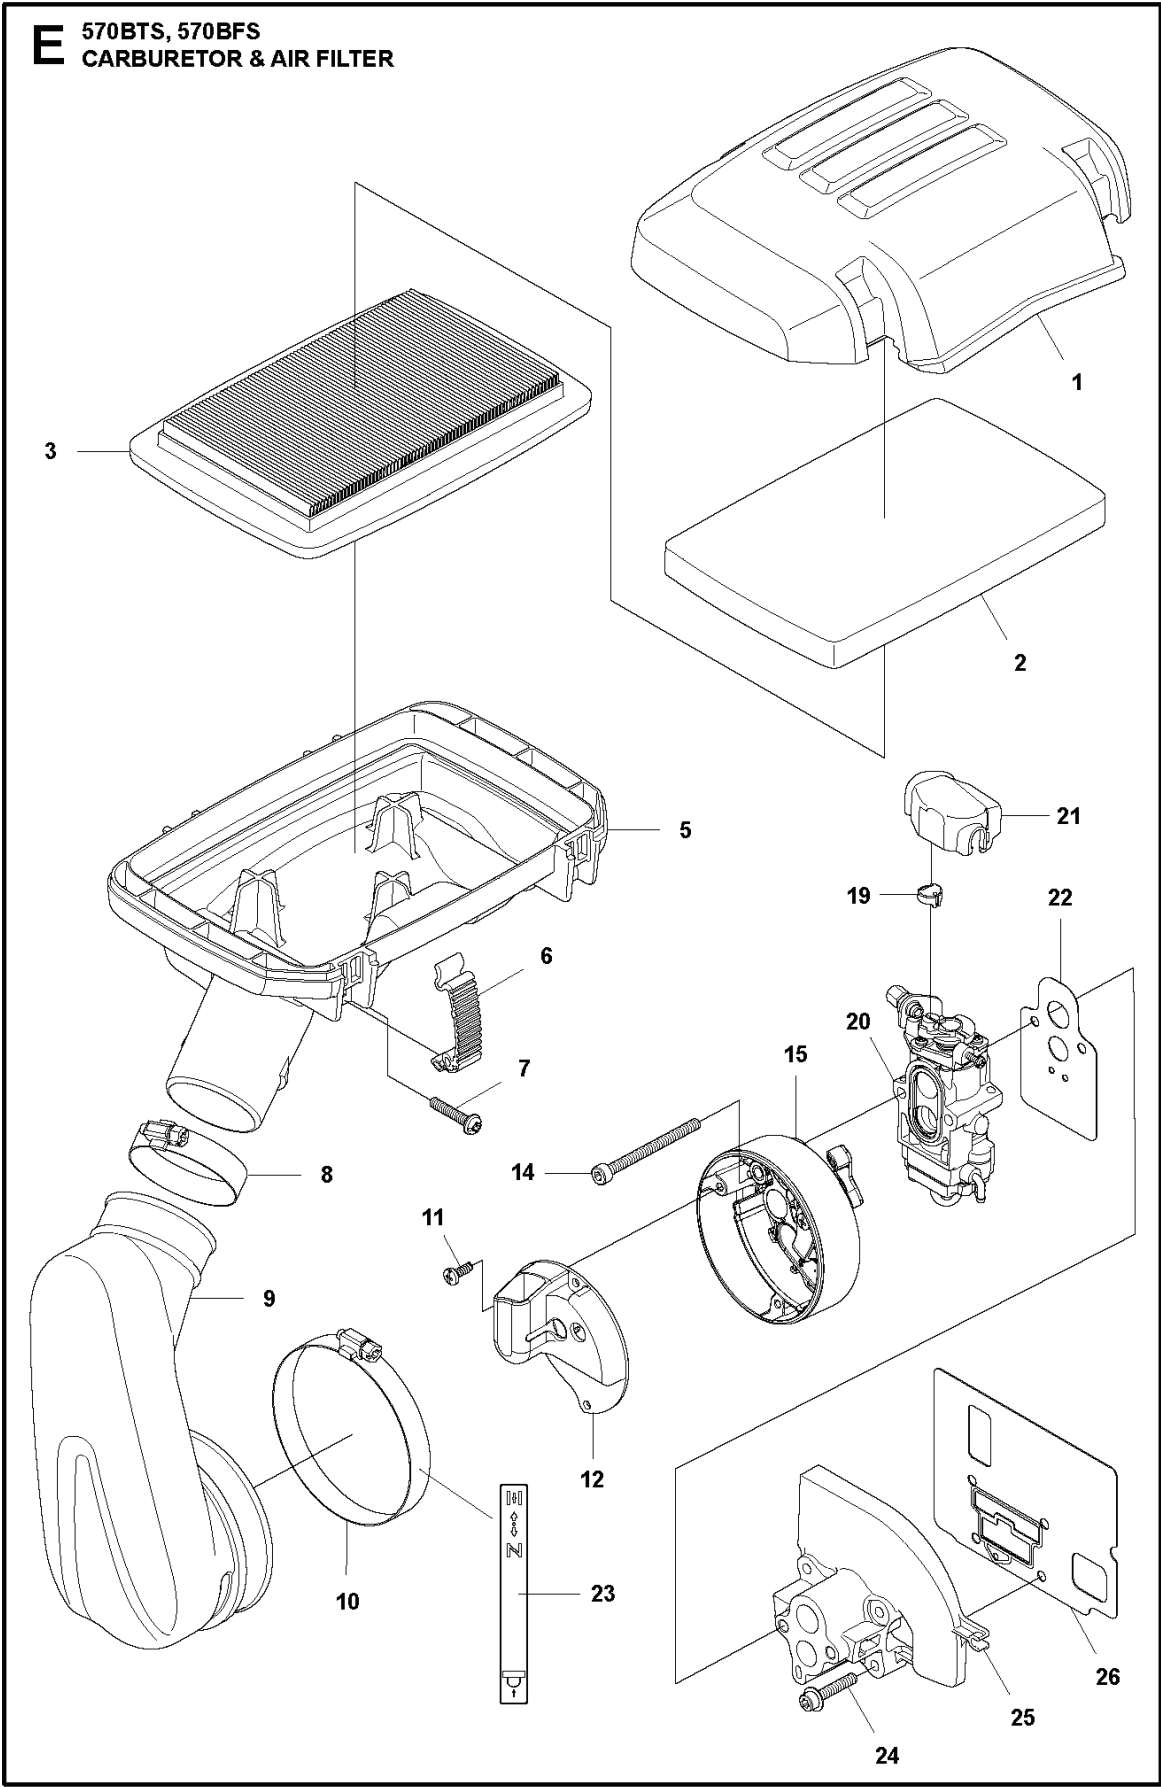

E 570BTS, 570BFS
CARBURETOR & AIR FILTER

REF.	PART NO.	DESCRIPTION	REMARK	QTY.	KIT
1	576580001	AIR FILTER COVER		1	
2	512654101	AIR FILTER		1	
3	512652001	AIR FILTER		1	
5	578311401	AIR FILTER HOLDER		1	
6	503894701	SNAP LOCKING		4	
7	512848101	SCREW		4	
8	544271901	CLAMP		1	
9	576580101	HOSE		1	
10	544274001	CLAMP		1	
11	506673801	SCREW		3	
12	582900001	PLATE		1	
14	515390701	BOLT		2	
15	576594501	CUP		1	
19	513352401	HUB CAP		1	
20	581156101	CARBURETTOR		1	
21	506744201	COVER		1	
22	577089601	GASKET		1	
23	587111601	DECAL		1	
24	576589801	BOLT		1	
25	578108401	INSULATOR		1	
26	577694801	GASKET		1