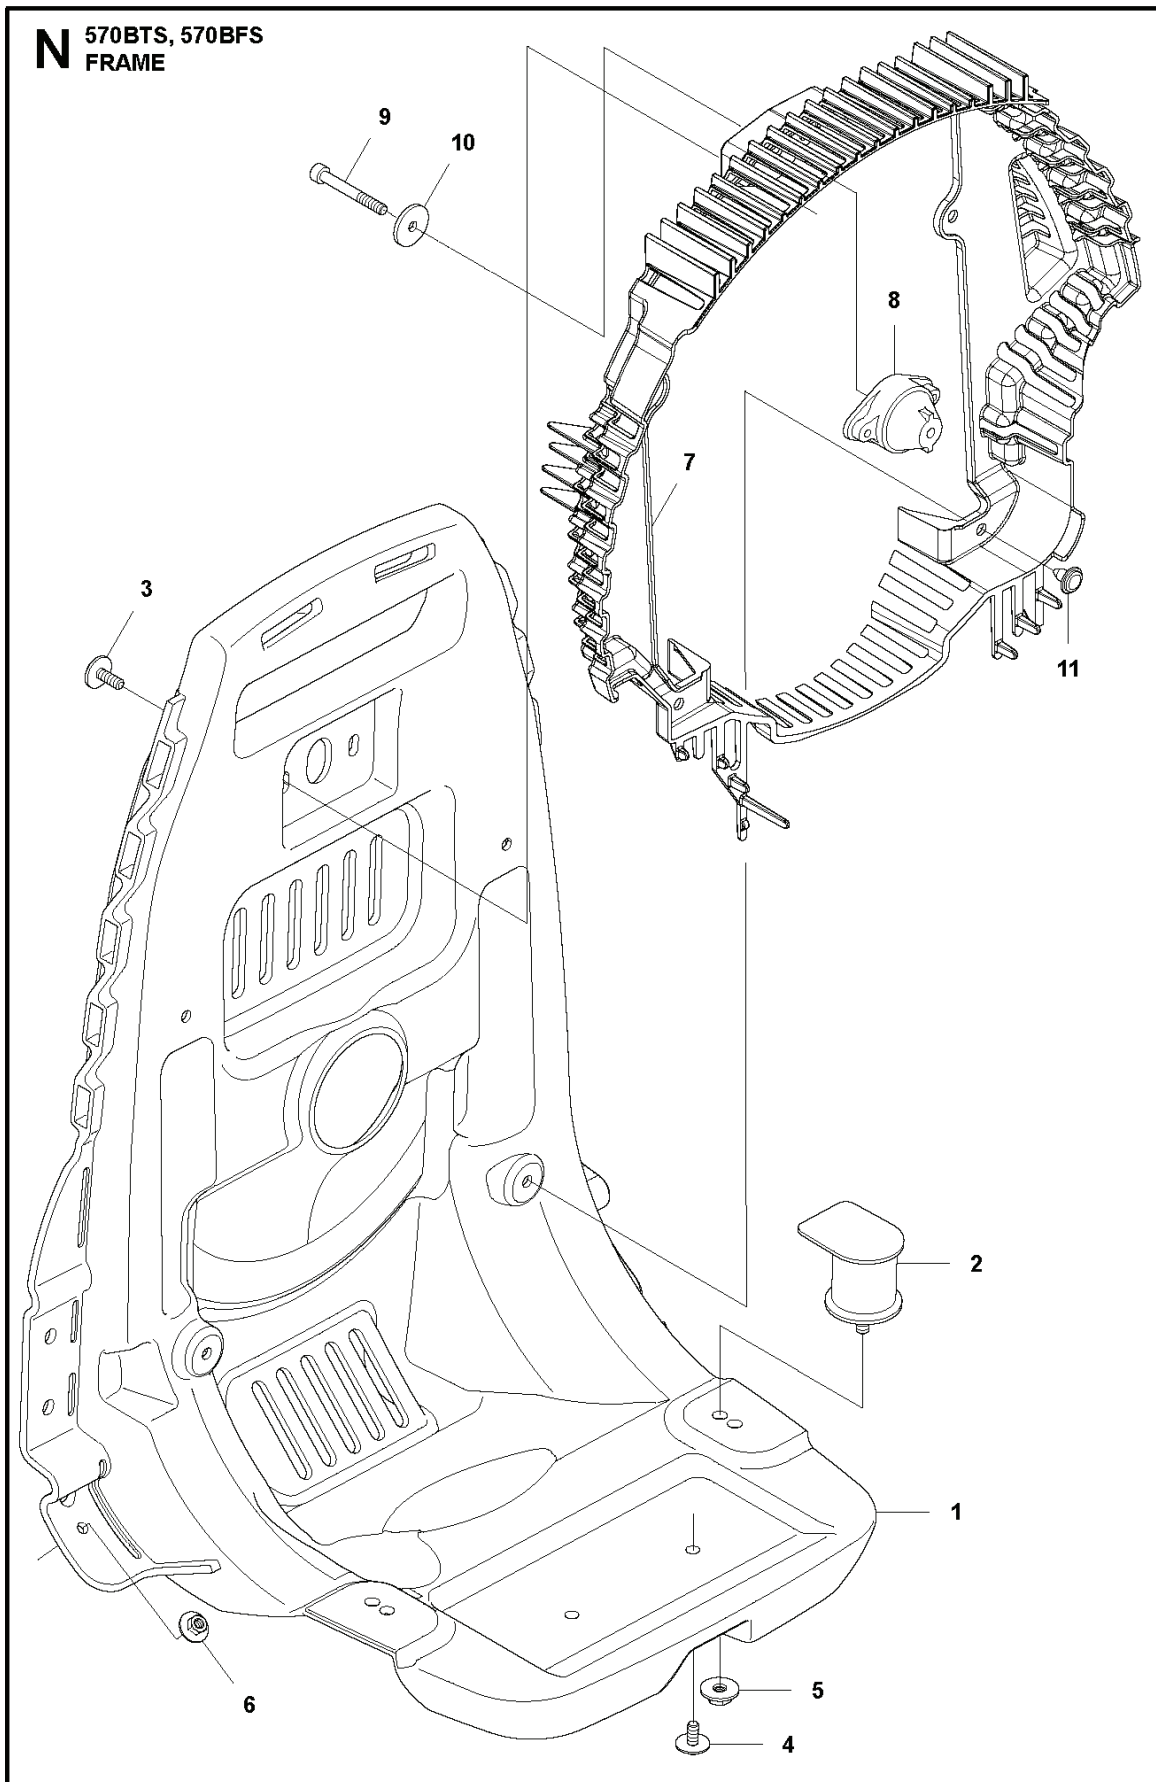

N 570BTS, 570BFS
FRAME

REF.	PART NO.	DESCRIPTION	REMARK	QTY.	KIT
1	576578901	FRAME		1	
2	576562201	DAMPER		2	
3	544270801	SCREW		2	
4	577628801	SCREW		2	
5	513667501	NUT		2	
6	505182601	NUT		2	
7	579659502	NET		1	
8	513666702	DAMPER		1	
9	521517201	BOLT		1	
10	577357901	WASHER		1	
11	526243901	CLIP		4