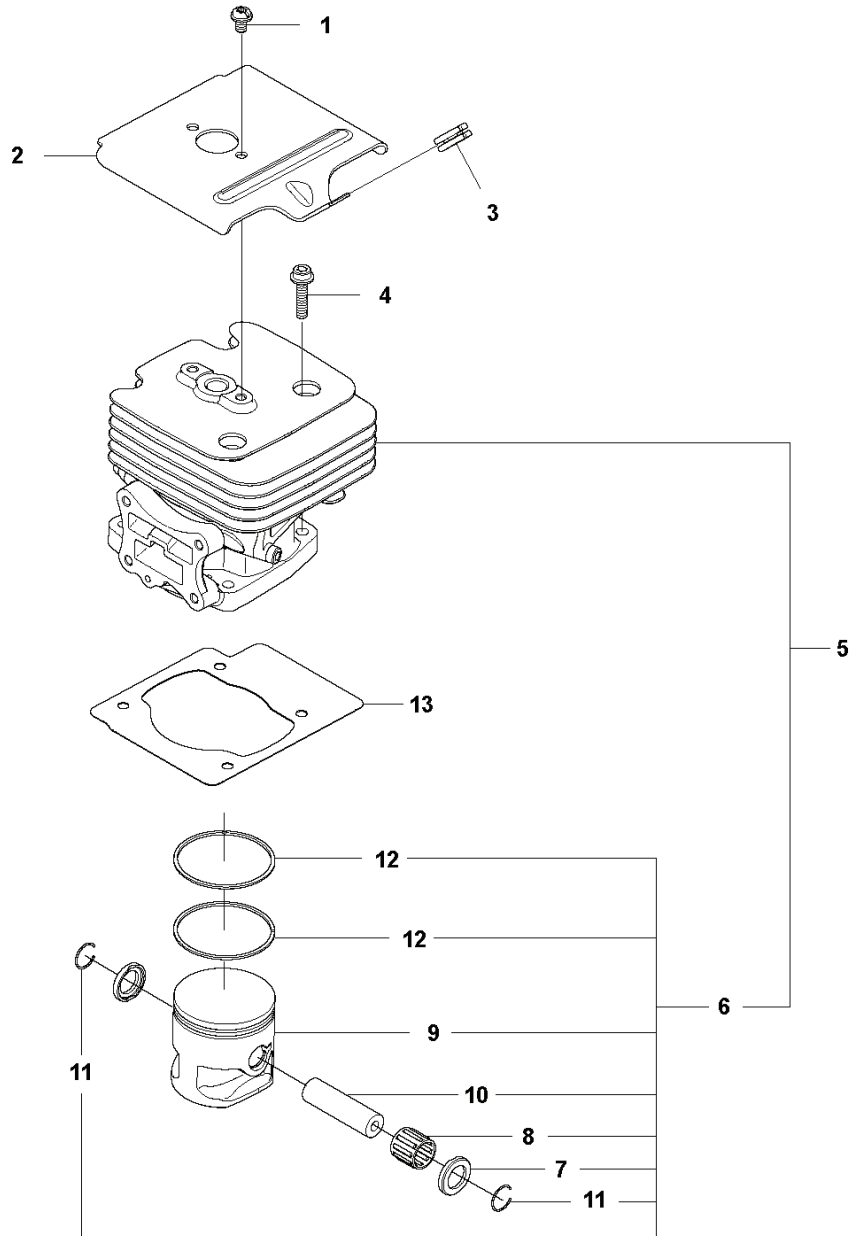

570 BFS, 20190100001 and up

SPARE PARTS LIST

D 570BTS, 570BFS
STARTER

REF.	PART NO.	DESCRIPTION	REMARK	QTY.	KIT
1	578283501	STARTER ASSY		1	
2	521629601	SPRING		1	1
3	576594201	REEL		1	1
4	521630801	WASHER		1	1
5	521630601	SPRING		1	1
6	521630301	PLATE		1	1
7	521631201	WASHER		1	1
8	515367101	SCREW		1	1
9	537232501	STARTER HANDLE		1	1
10	577053101	ROPE		1	1
11	506745601	BOLT		4	
12	594914805	DECAL	For 570BTS	1	
12	594914806	DECAL	For 570BFS.	1	

E 570BTS, 570BFS
CARBURETOR & AIR FILTER

REF.	PART NO.	DESCRIPTION	REMARK	QTY.	KIT
1	576580001	AIR FILTER COVER		1	
2	512654101	AIR FILTER		1	
3	512652001	AIR FILTER		1	
5	578311401	AIR FILTER HOLDER		1	
6	503894701	SNAP LOCKING		4	
7	512848101	SCREW		4	
8	544271901	CLAMP		1	
9	576580101	HOSE		1	
10	544274001	CLAMP		1	
11	506673801	SCREW		3	
12	582900001	PLATE		1	
14	515390701	BOLT		2	
15	576594501	CUP		1	
19	513352401	HUB CAP		1	
20	581156101	CARBURETTOR		1	
21	506744201	COVER		1	
22	577089601	GASKET		1	
23	587111601	DECAL		1	
24	576589801	BOLT		1	
25	578108401	INSULATOR		1	
26	577694801	GASKET		1	

**L 570BTS, 570BFS
CRANK SHAFT**

REF.	PART NO.	DESCRIPTION	REMARK	QTY.	KIT
1	578385101	SERVICE KIT		1	
2	506689401	KEY		1	1
3	521521301	BEARING		2	1
4	521521901	SEAL		2	1
5	576696401	BEARING		1	1

C 570BTS, 570BFS
CYLINDER COVER

REF.	PART NO.	DESCRIPTION	REMARK	QTY.	KIT
1	576578501	ENGINE COVER		1	
2	512848101	SCREW		5	
3	576578601	COVER		1	

J 570BTS, 570BFS
CYLINDER & PISTON

REF.	PART NO.	DESCRIPTION	REMARK	QTY.	KIT
1	544256801	SCREW		2	
2	576589501	PLATE		1	
3	576589601	GROMMET		1	
4	506745201	BOLT		4	
5	578384901	CYLINDER		1	
6	529094701	PISTON-G		1	5
7	521520501	WASHER		2	5.6
8	576696401	BEARING		1	5.6
9	544259201	PISTON		1	5.6
10	544259401	PISTON PIN		1	5.6
11	521531901	SNAP RING		2	5.6
12	544259301	PISTON RING		2	5.6
13	576589401	GASKET		1	