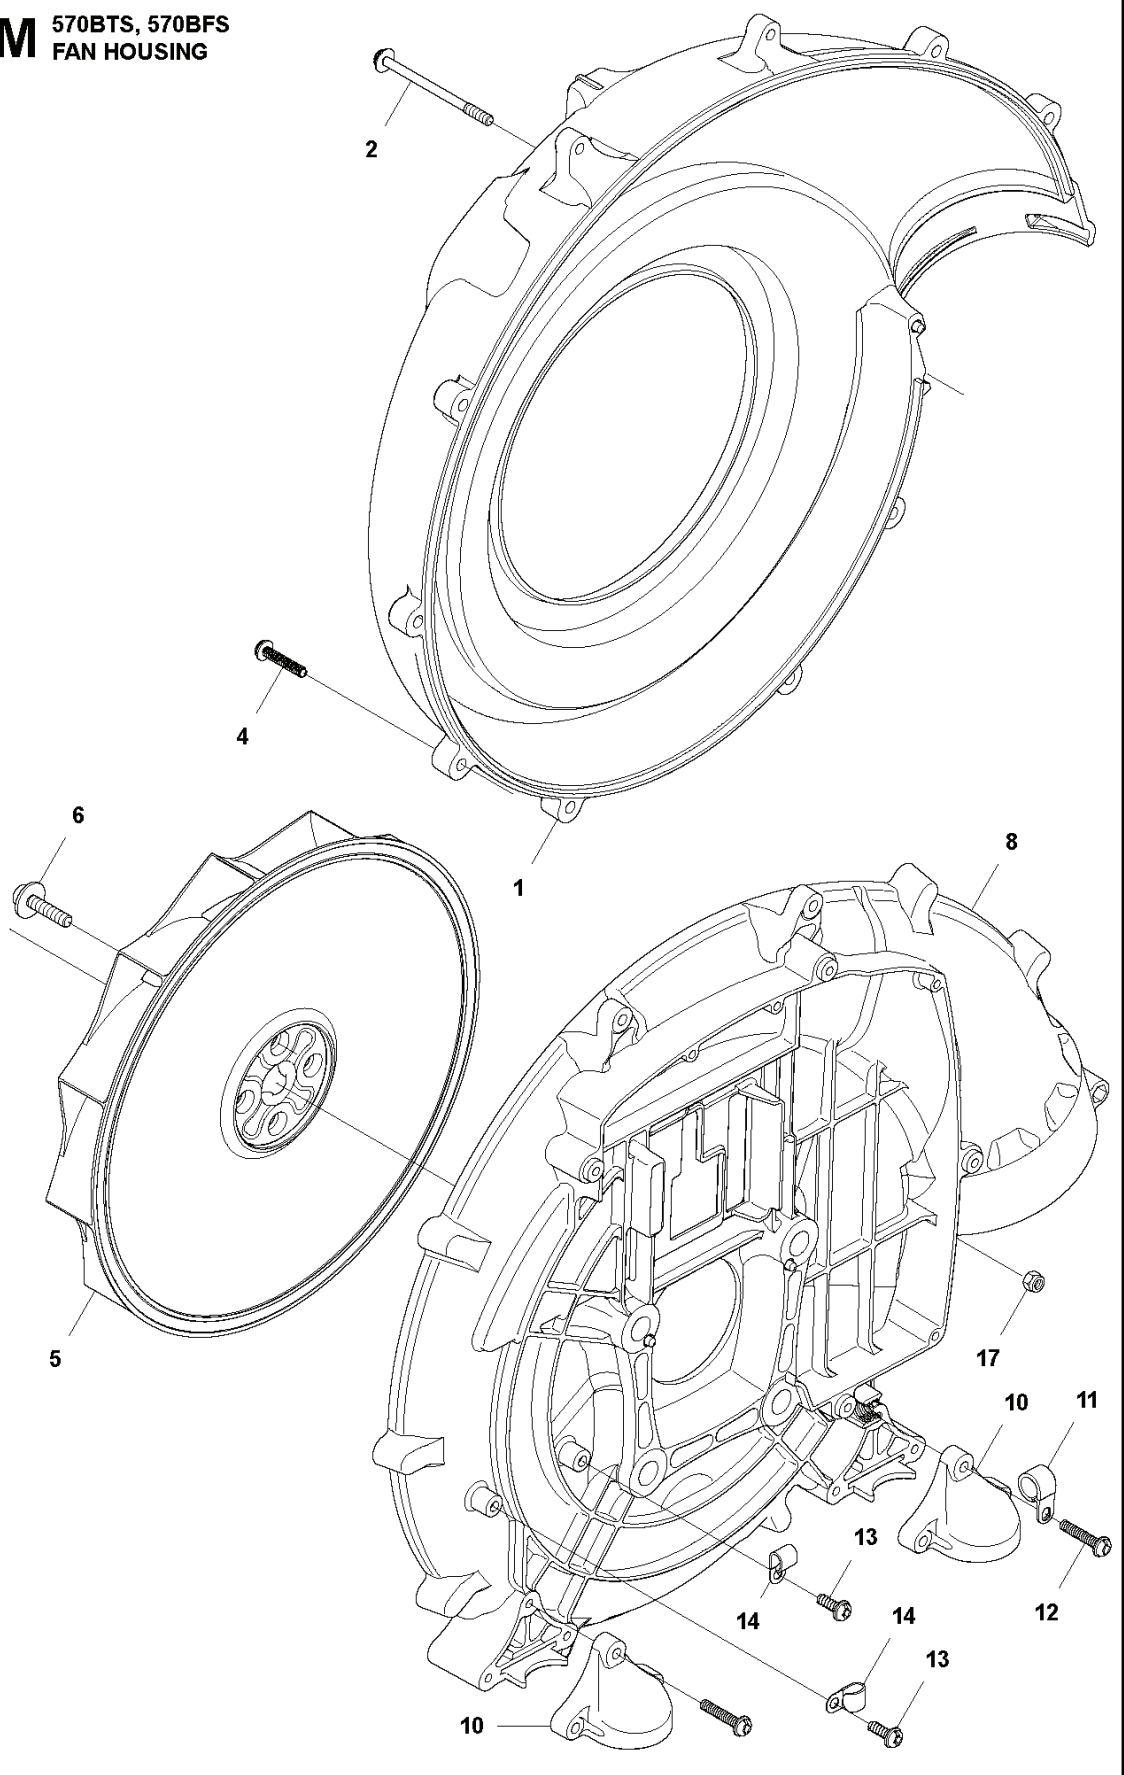

M 570BTS, 570BFS
FAN HOUSING

REF.	PART NO.	DESCRIPTION	REMARK	QTY.	KIT
1	576578201	VOLUTE		1	
2	544264601	SCREW		2	
4	512848101	SCREW		8	
5	589266101	FAN		1	
6	576561601	BOLT		4	
8	576578101	VOLUTE		1	
10	576579401	BRACKET		2	
11	504122301	CLAMP		1	
12	512848101	SCREW		6	
13	512847901	SCREW		1	
14	521525101	CLAMP		1	
15	512847901	SCREW		1	
16	521525101	CLAMP		1	
17	514183901	NUT		2