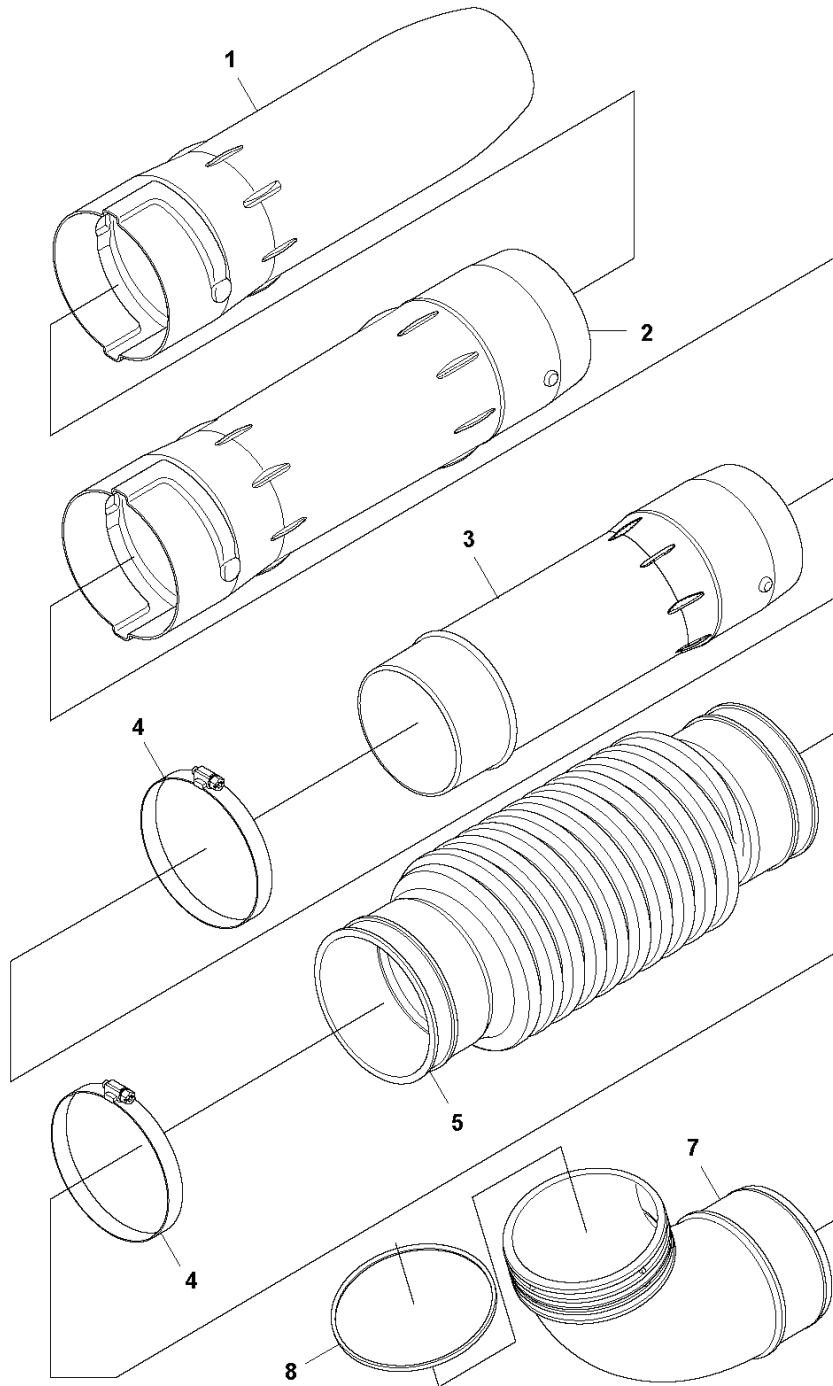

570 BFS, 20190100001 and up

SPARE PARTS LIST

D 570BTS, 570BFS
STARTER

REF.	PART NO.	DESCRIPTION	REMARK	QTY.	KIT
1	578283501	STARTER ASSY		1	
2	521629601	SPRING		1	1
3	576594201	REEL		1	1
4	521630801	WASHER		1	1
5	521630601	SPRING		1	1
6	521630301	PLATE		1	1
7	521631201	WASHER		1	1
8	515367101	SCREW		1	1
9	537232501	STARTER HANDLE		1	1
10	577053101	ROPE		1	1
11	506745601	BOLT		4	
12	594914805	DECAL	For 570BTS	1	
12	594914806	DECAL	For 570BFS.	1	

A1 570BFS
TUBES

REF.	PART NO.	DESCRIPTION	REMARK	QTY.	KIT
1	576581801	PIPE		1	
2	576581701	PIPE		1	
3	576564801	PIPE		1	
4	544274101	CLAMP		2	
5	576564701	HOSE		1	
7	576578301	ELBOW		1	
8	581290801	O-RING		1	

R 570BTS, 570BFS
ACCESSORIES

2

REF.	PART NO.	DESCRIPTION	REMARK	QTY.	KIT
1	521533001	SOCKET		1	
2	544400004	HANDLEBAR ASSY		1	
3	537241301	HANDLEBAR		1	2
4	537292901	BRACKET		1	2
5	576579701	HANDLE HOLDER		1	2
6	502204001	KNOB		1	2
7	725234751	SCREW EHHM		1	2
8	725532555	SCREW IHSCM		1	2
9	731231401	HEXAGON NUT		2	2
10	537172901	COVER		1	2
11	537172801	HANDLE		1	2
12	731231401	HEXAGON NUT		1	2
13	503200245	SCREW IHSCFM		1	2
14	576582701	NOZZLE		1	

Q 570BTS, 570BFS
CARBURETOR

REF.	PART NO.	DESCRIPTION	REMARK	QTY.	KIT
1	581156101	CARBURETTOR		1	
2	544363501	BODY CARBURETTOR		1	1
3	505307901	SCREW		2	1
4	506746001	BRACKET		1	1
5	506612601	NUT		1	1
6	506741301	SCREW		1	1
7	506741201	SWIVEL		1	1
8	506746101	WASHER		1	1
9	506738601	RETAINER RING		1	1
12	506745101	GASKET		1	1,21
13	506689801	DIAPHRAGM		1	1,21
14	506740801	GASKET		1	1,21
15	505306801	DIAPHRAGM		1	1,21
16	506740901	BODY		1	1
17	505306701	PUMP		1	1
18	506741001	COVER		1	1
19	506741101	SCREW		4	1
20	521631501	RING		1	1,21
21	511459501	GASKET KIT		1	