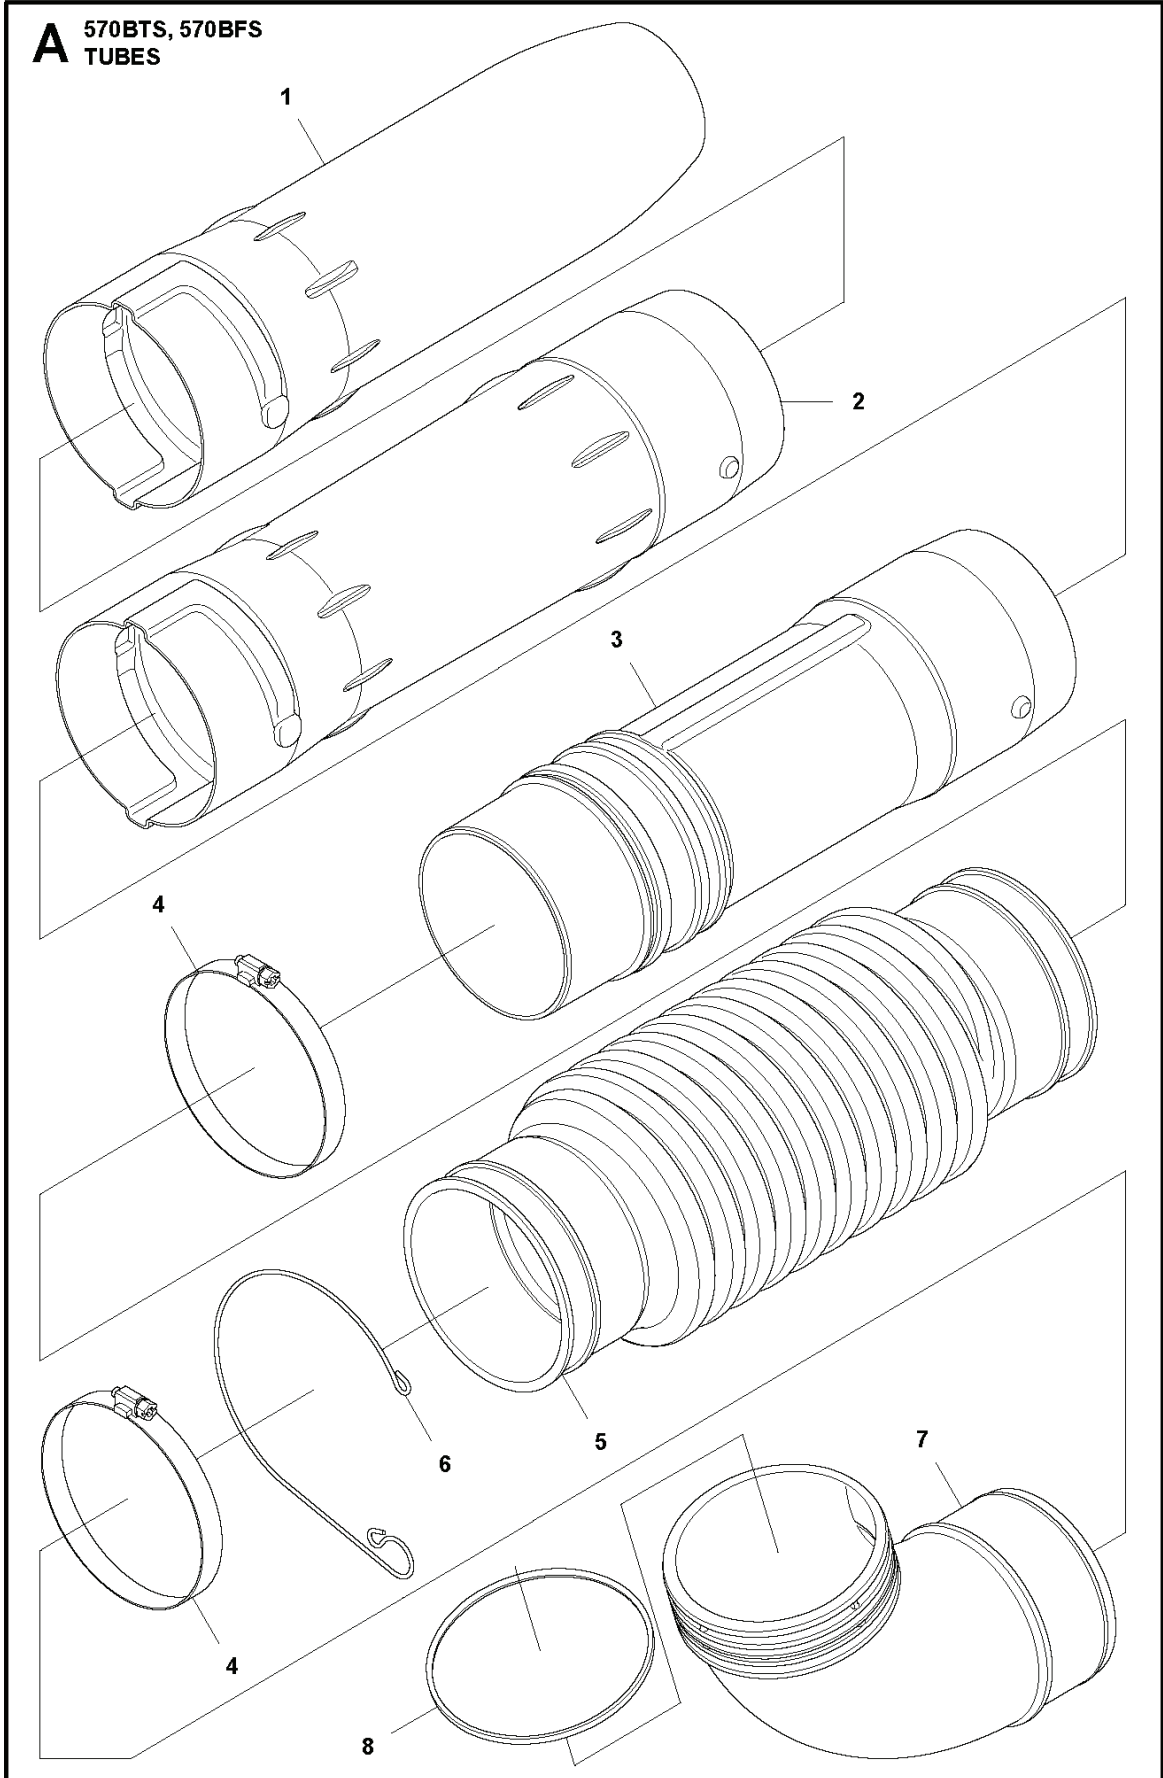

A 570BTS, 570BFS
TUBES

REF.	PART NO.	DESCRIPTION	REMARK	QTY.	KIT
1	576581801	PIPE		1	
2	576581701	PIPE		1	
3	576581401	JOINT		1	
4	544274101	CLAMP		2	
5	576564701	HOSE		1	
6	502842801	CLAMP		1	
7	576578301	ELBOW		1	
8	581290801	O-RING		1