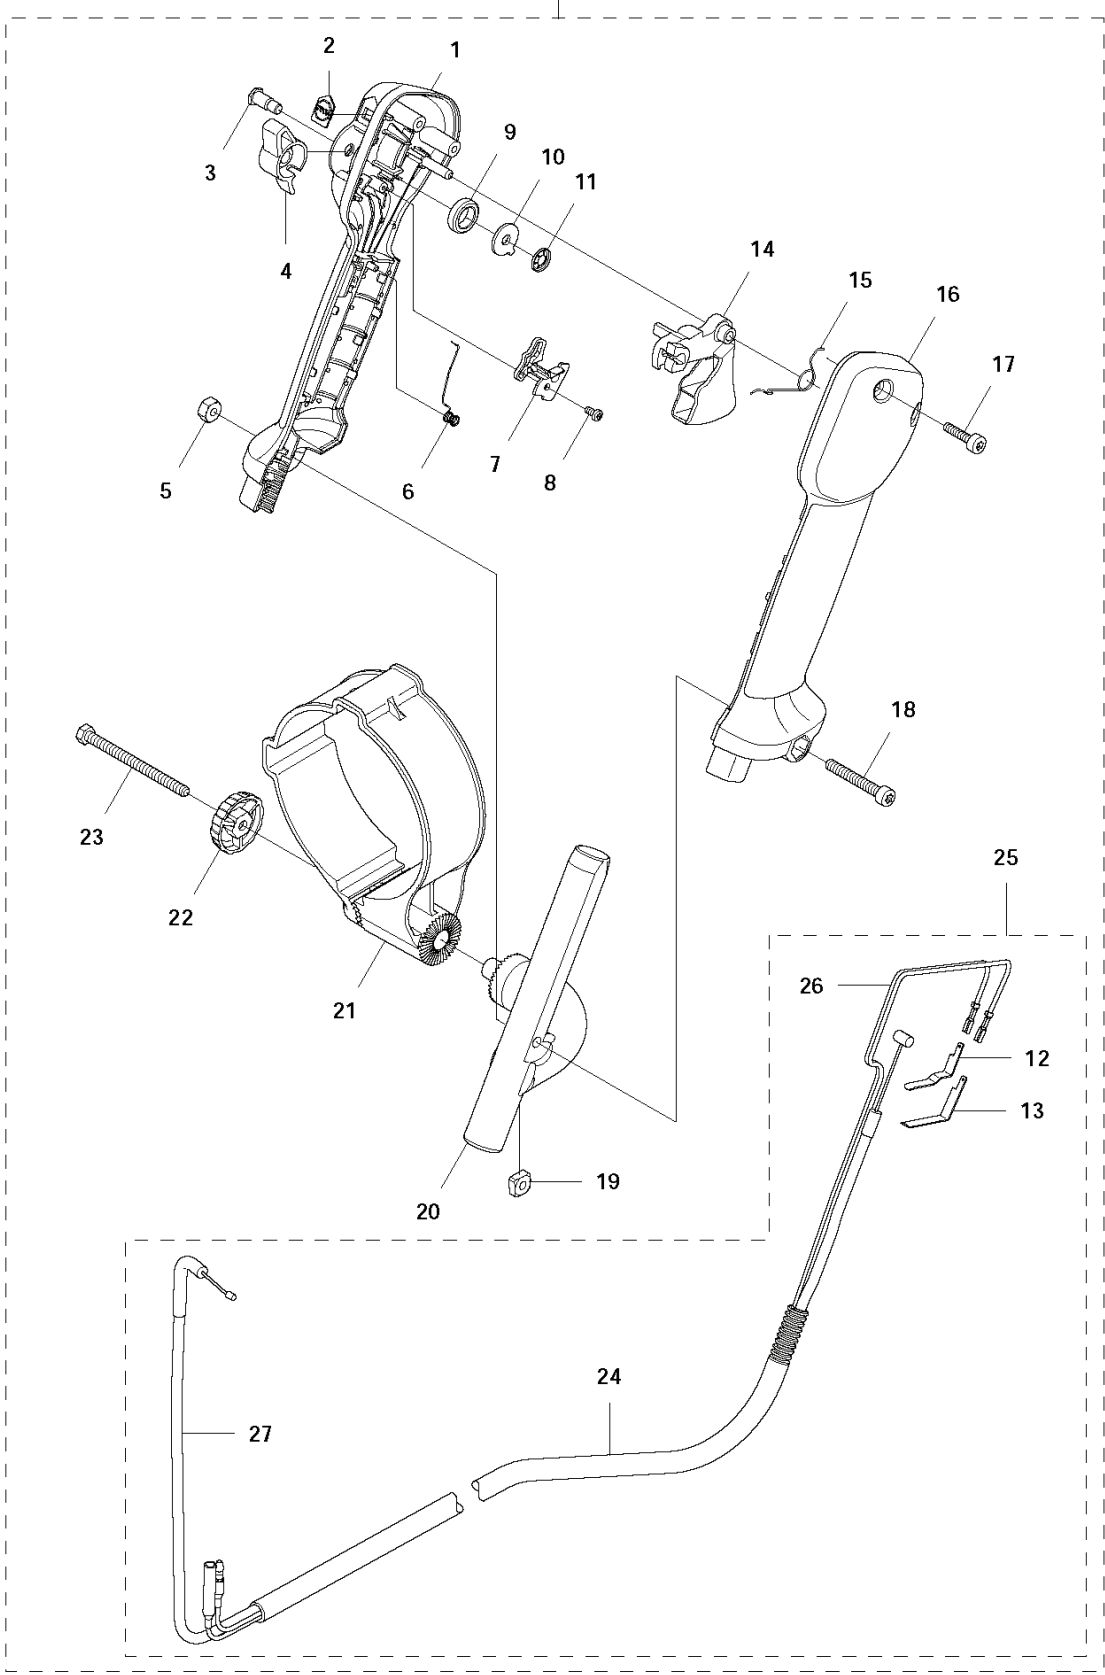

570 BTS, 20111800001-20111800000

SPARE PARTS LIST

L 570BTS, 570BFS
CRANK SHAFT

REF.	PART NO.	DESCRIPTION	REMARK	QTY.	KIT
1	578385101	SERVICE KIT		1	
2	506689401	KEY		1	1
3	521521301	BEARING		2	1
4	521521901	SEAL		2	1
5	576696401	BEARING		1	1

N 570BTS, 570BFS
FRAME

REF.	PART NO.	DESCRIPTION	REMARK	QTY.	KIT
1	576578901	FRAME		1	
2	576562201	DAMPER		2	
3	544270801	SCREW		2	
4	577628801	SCREW		2	
5	513667501	NUT		2	
6	505182601	NUT		2	
7	579659502	NET		1	
8	513666701	DAMPER		1	
9	521517201	BOLT		1	
10	577357901	WASHER		1	
11	526243901	CLIP		4	

P 570BTS, 570BFS
HARNESS

REF.	PART NO.	DESCRIPTION	REMARK	QTY.	KIT
1	576625301	PAD		1	
3	544270201	CLIP		3	
4	544270801	SCREW		2	
5	544270001	CLIP		2	

H 570BTS, 570BFS
IGNITION SYSTEM

REF.	PART NO.	DESCRIPTION	REMARK	QTY.	KIT
1	587984701	SPARK PLUG CAP		1	14
2	506655201	SPRING		1	14
3	521233401	SPARK PLUG		1	
5	588171401	SPACER		2	
6	515415301	GROMMET		1	14
7	576593801	CORD		1	
8	579383001	BOLT		2	
9	587654801	RING		2	10
10	587655101	ROTOR		1	
11	506689401	KEY		1	
12	587655001	RATCHET		2	10
13	513241901	NUT		1	10
14	587984501	COIL		1	
15	587654901	SPRING		2	10

B1 570BTS
THROTTLE CONTROLS

28

REF.	PART NO.	DESCRIPTION	REMARK	QTY.	KIT
1	502244801	HANDLE HALF		1	28
2	502641701	PLATE		1	28
3	537141203	SHAFT PIVOT		1	28
4	502245501	CONTROL		1	28
5	510911201	NUT		1	28
6	505567901	SPRING		1	28
7	502246001	RETAINER		1	28
8	505291001	SCREW		1	28
9	537373901	SPRING		1	28
10	505181501	WASHER		1	28
11	735583501	WASHER		1	28
12	537226301	CONNECTOR		1	25, 28
13	537226201	CONNECTOR		1	25, 28
14	502245401	TRIGGER		1	28
15	537174201	SPRING THROTTLE TRIG		1	28
16	502244901	HANDLE HALF		1	28
17	505291201	SCREW		2	28
18	505290801	SCREW		1	28
19	503226501	SQUARE NUT		1	28
20	502245301	HOLDER		1	28
21	576579701	HANDLE HOLDER		1	28
22	504800301	TURNING KNOB		1	28
23	725234451	SCREW EHHM		1	28
24	577756901	TUBE		1	25, 28
25	576785601	WIRING ASSY		1	28
26	576785701	CORD		1	25, 28
27	576785801	CABLE		1	25, 28
28	576579601	LEVER		1	