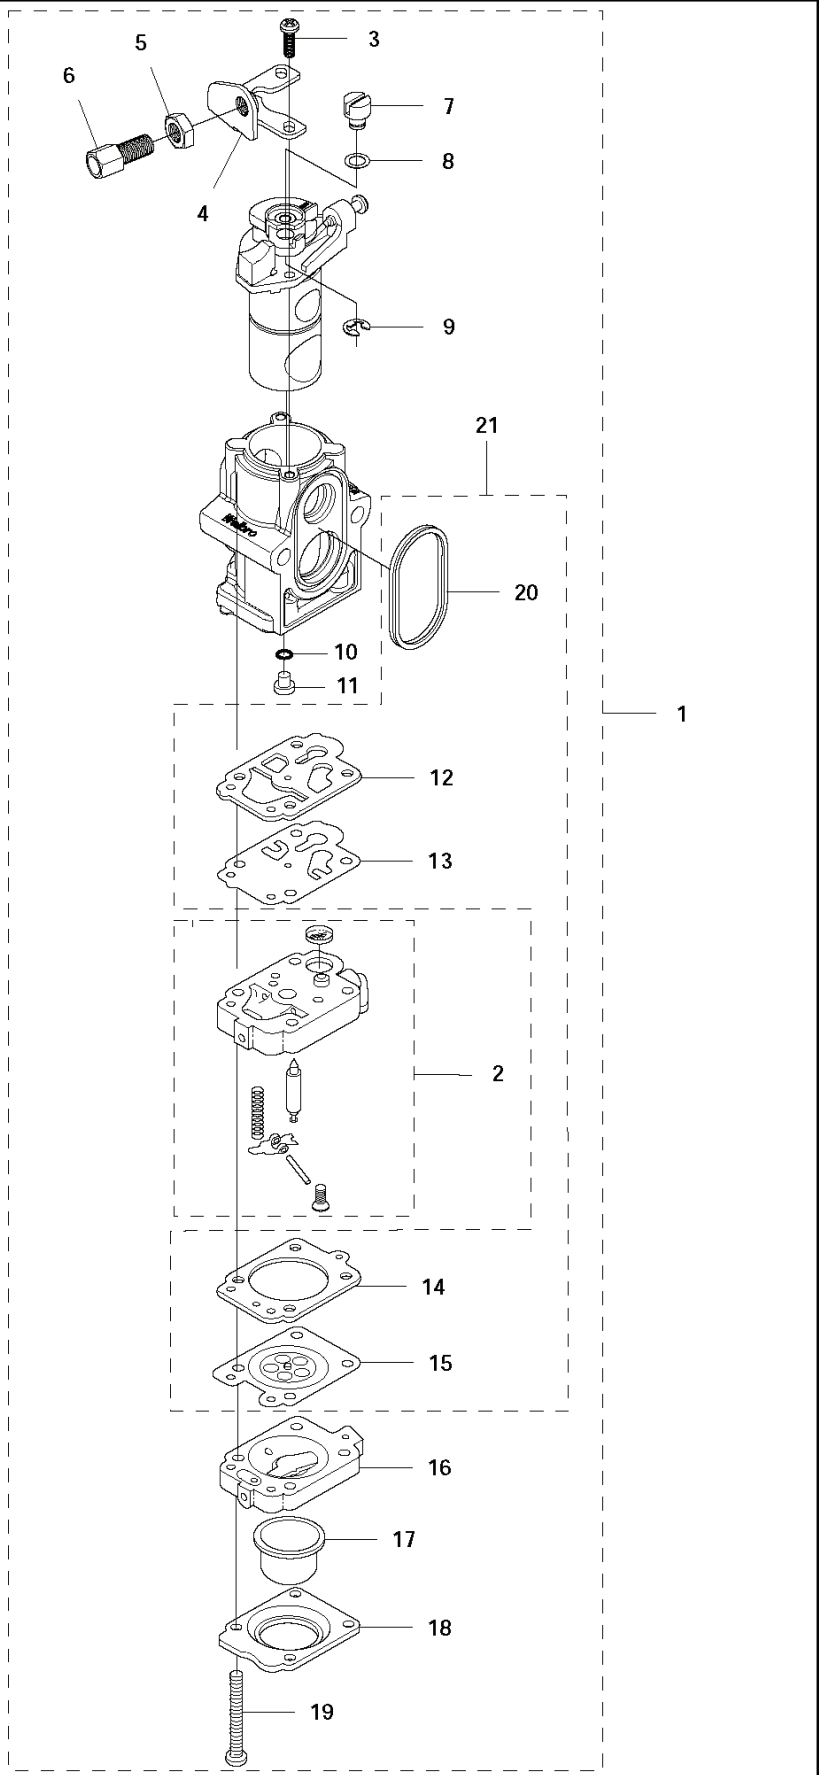

Q 570BTS, 570BFS
CARBURETOR

REF.	PART NO.	DESCRIPTION	REMARK	QTY.	KIT
1	544363001	CARBURETTOR		1	
2	544363501	BODY CARBURETTOR		1	1
3	505307901	SCREW		2	1
4	506746001	BRACKET		1	1
5	506612601	NUT		1	1
6	506741301	SCREW		1	1
7	506741201	SWIVEL		1	1
8	506746101	WASHER		1	1
9	506738601	RETAINER RING		1	1
10	505307501	O-RING		1	1
11	544365301	JET		1	1
12	506745101	GASKET		1	1,21
13	506689801	DIAPHRAGM		1	1,21
14	506740801	GASKET		1	1,21
15	505306801	DIAPHRAGM		1	1,21
16	506740901	BODY		1	1
17	505306701	PUMP		1	1
18	506741001	COVER		1	1
19	506741101	SCREW		4	1
20	521631501	RING		1	1,21
21	511459501	GASKET KIT		1