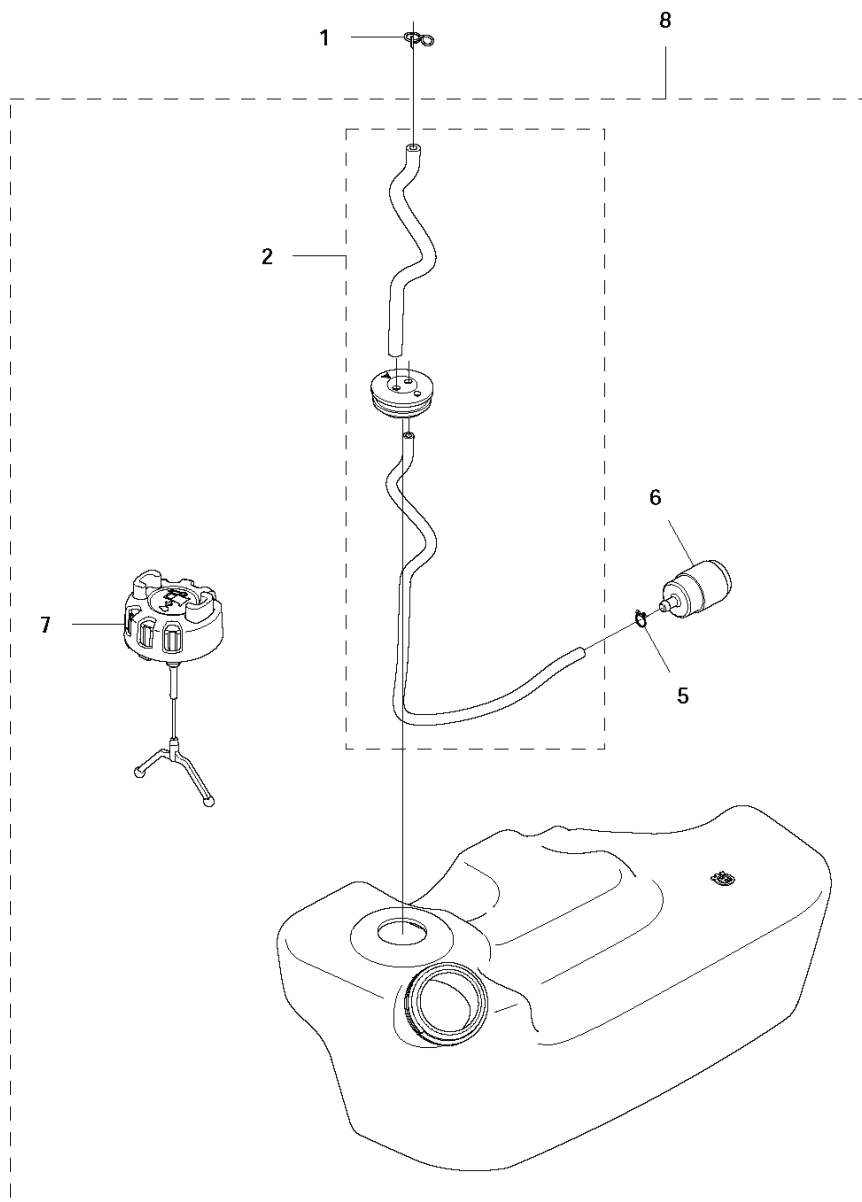

G 570BTS, 570BS
FUEL TANK

REF.	PART NO.	DESCRIPTION	REMARK	QTY.	KIT
1	506741501	CLIP		1	
2	579138304	HOSE ASSY		1	8
5	506707001	CLIP		1	8
6	506742601	FILTER		1	8
7	504031801	TANK CAP ASSY		1	8
8	577467801	FUEL TANK	For all except USA and Canada	1	
8	579140501	TANK ASSY	For USA and Canada	1