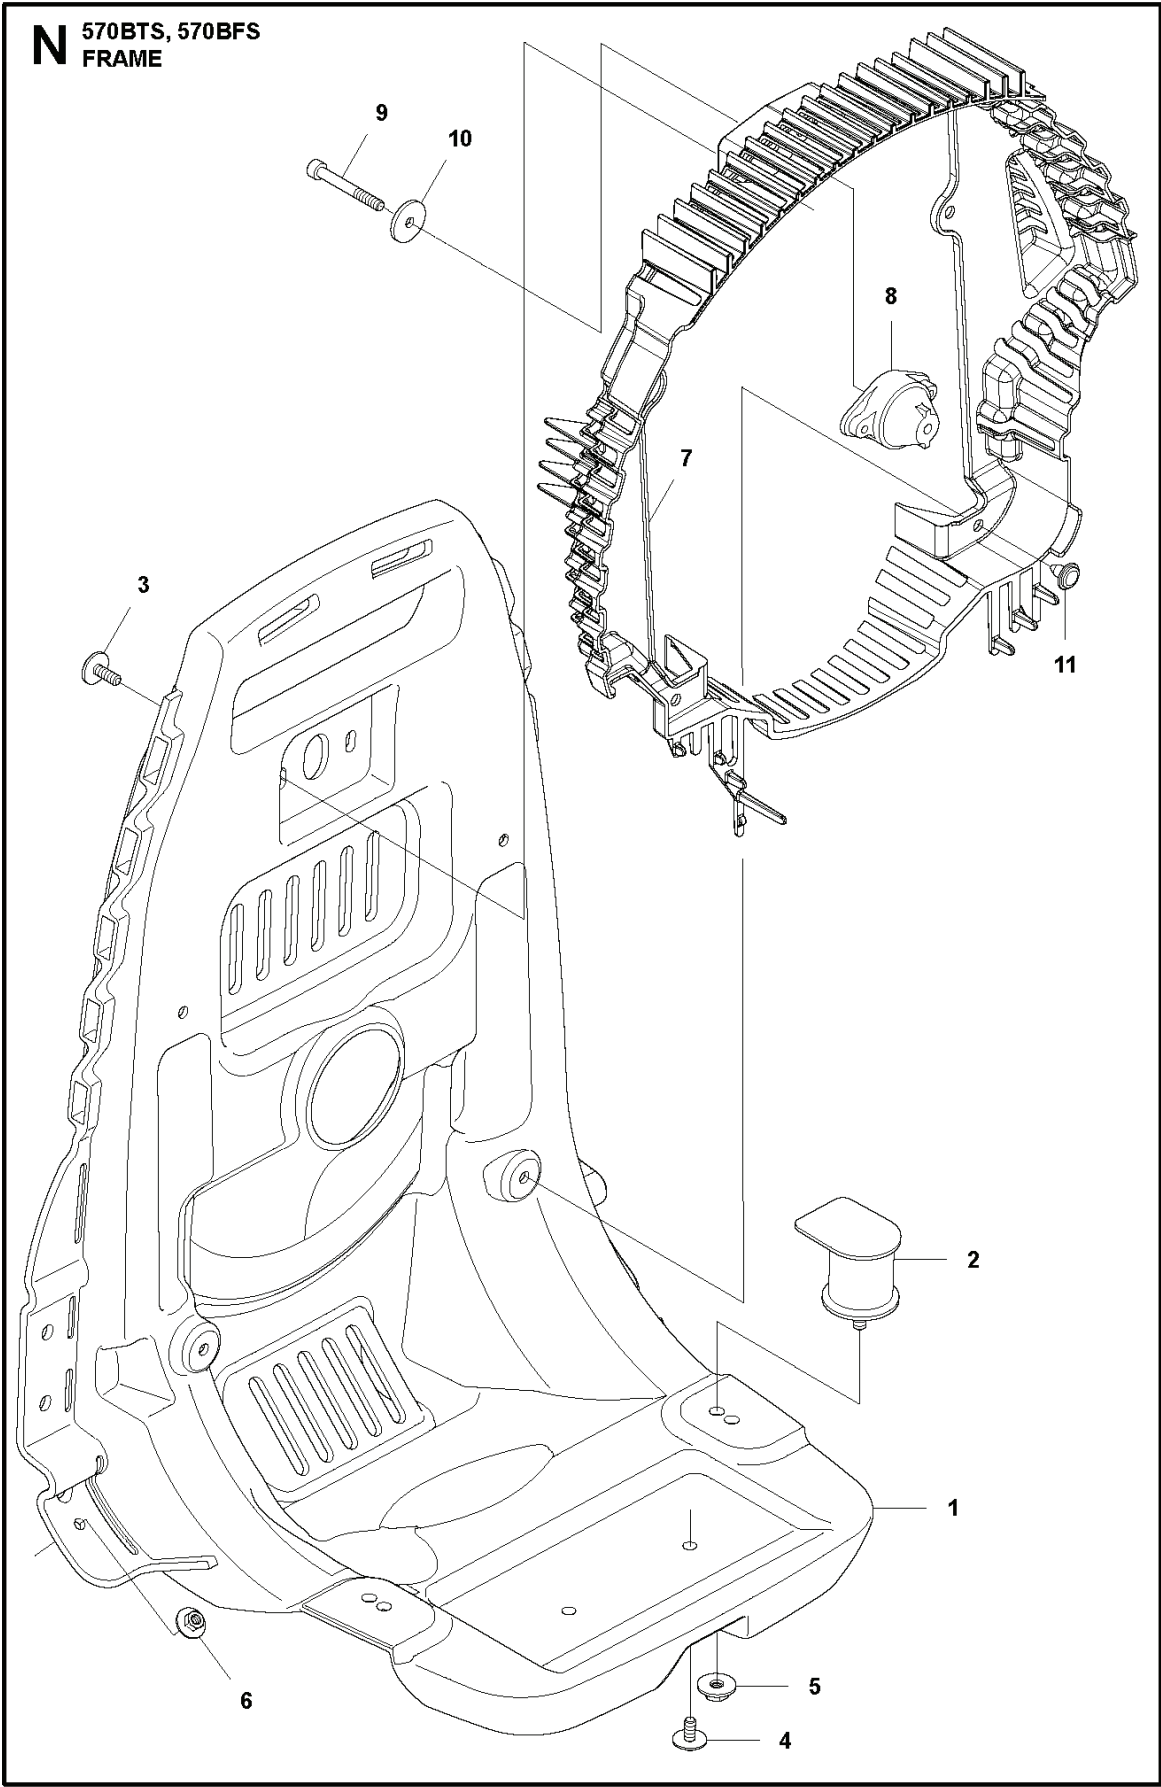

N 570BTS, 570BFS
FRAME

REF.	PART NO.	DESCRIPTION	REMARK	QTY.	KIT
1	576578901	FRAME		1	
2	576562201	DAMPER		2	
3	544270801	SCREW		2	
4	577628801	SCREW		2	
5	513667501	NUT		2	
6	505182601	NUT		2	
7	579659502	NET		1	
8	513666701	DAMPER		1	
9	521517201	BOLT		1	
10	577357901	WASHER		1	
11	526243901	CLIP		4