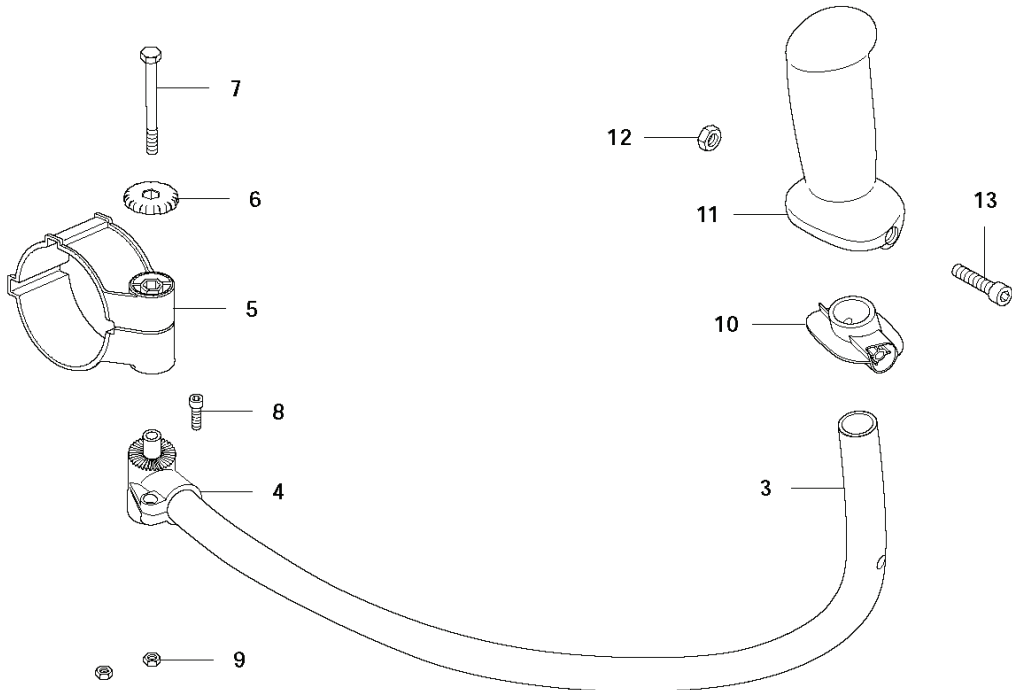

R 570BTS, 570BFS
ACCESSORIES

2