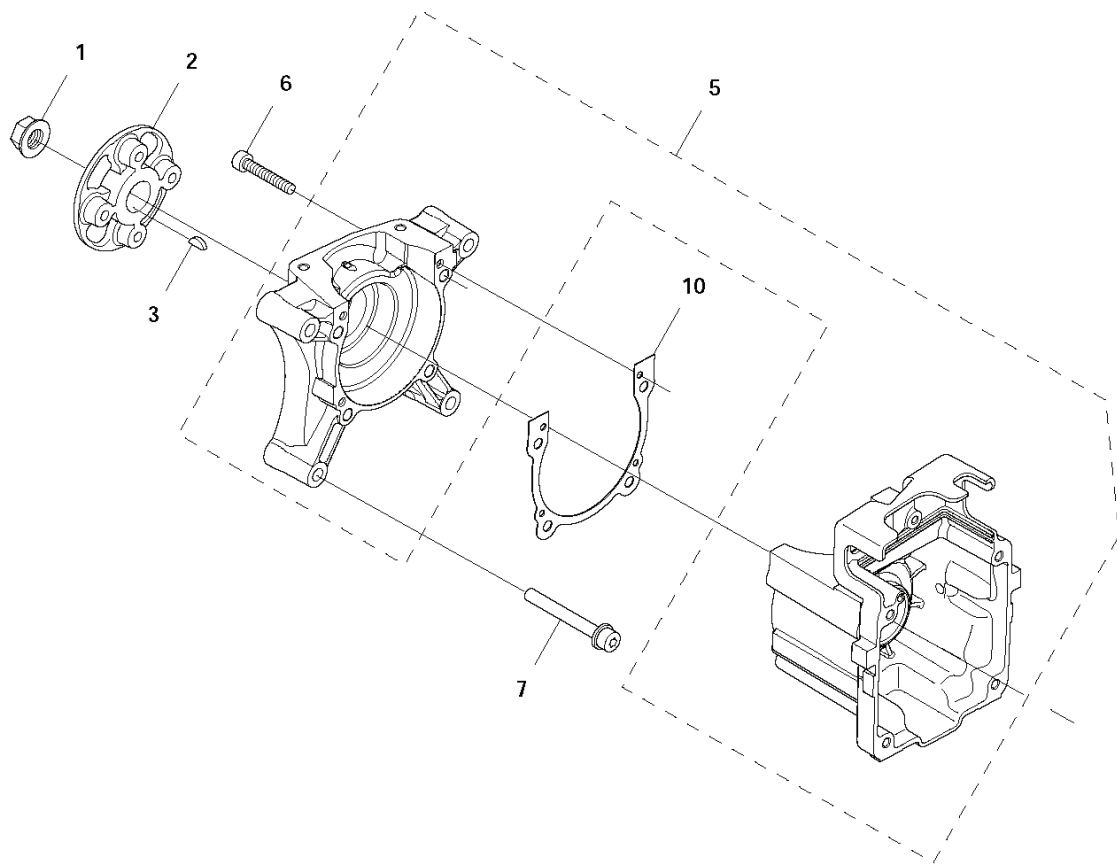

K 570BTS, 570BFS
CRANK CASE

REF.	PART NO.	DESCRIPTION	REMARK	QTY.	KIT
1	513241901	NUT		1	
2	576592701	COUPLING		1	
3	506689401	KEY		1	
5	576591101	CRANKCASE		1	
6	515388101	BOLT		4	
7	576564301	BOLT		4	
9	577167401	PIN		2	
10	576591601	GASKET		1