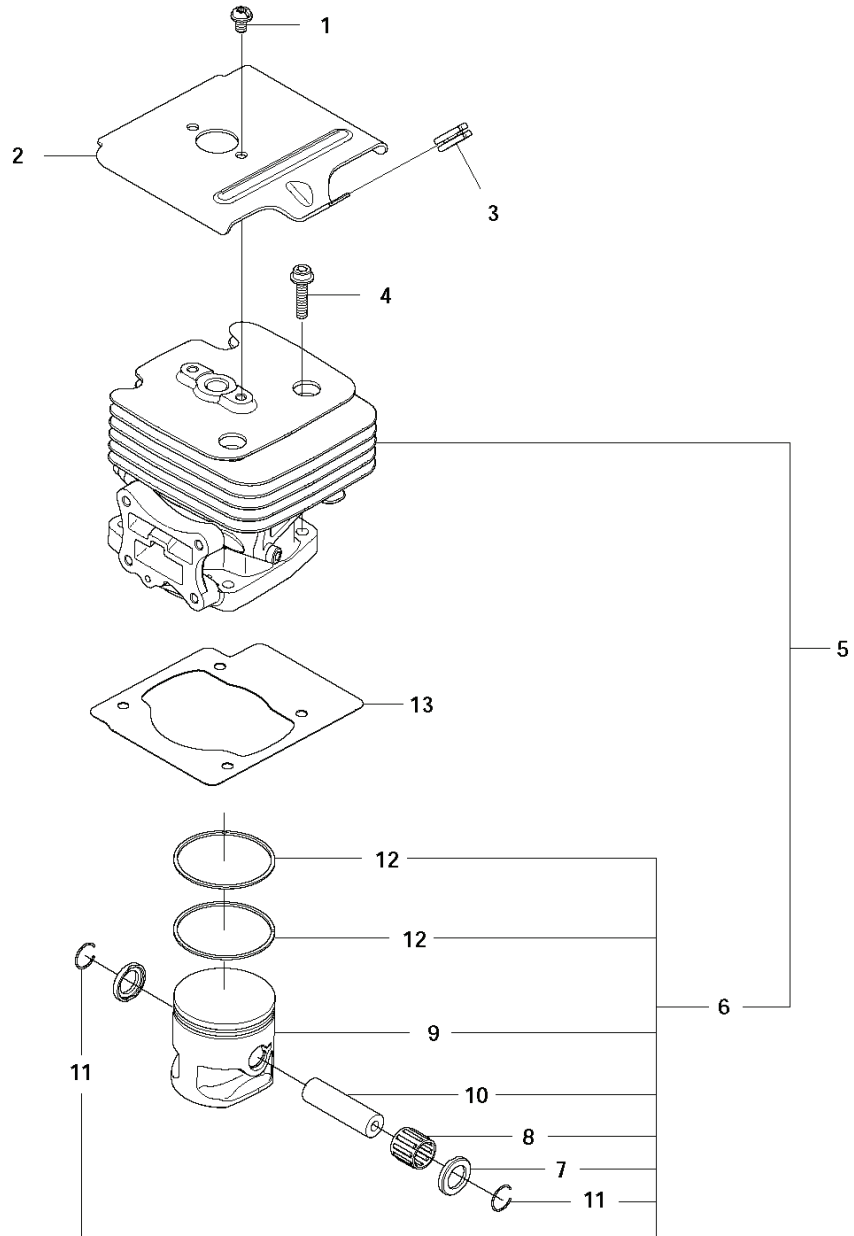

J 570BTS, 570BFS
CYLINDER & PISTON

REF.	PART NO.	DESCRIPTION	REMARK	QTY.	KIT
1	544256801	SCREW		2	
2	576589501	PLATE		1	
3	576589601	GROMMET		1	
4	506745201	BOLT		4	
5	578384901	CYLINDER		1	
6	529094701	PISTON-G		1	5
7	521520501	WASHER		2	5.6
8	576696401	BEARING		1	5.6
9	544259201	PISTON		1	5.6
10	544259401	PISTON PIN		1	5.6
11	521531901	SNAP RING		2	5.6
12	544259301	PISTON RING		2	5.6
13	576589401	GASKET		1