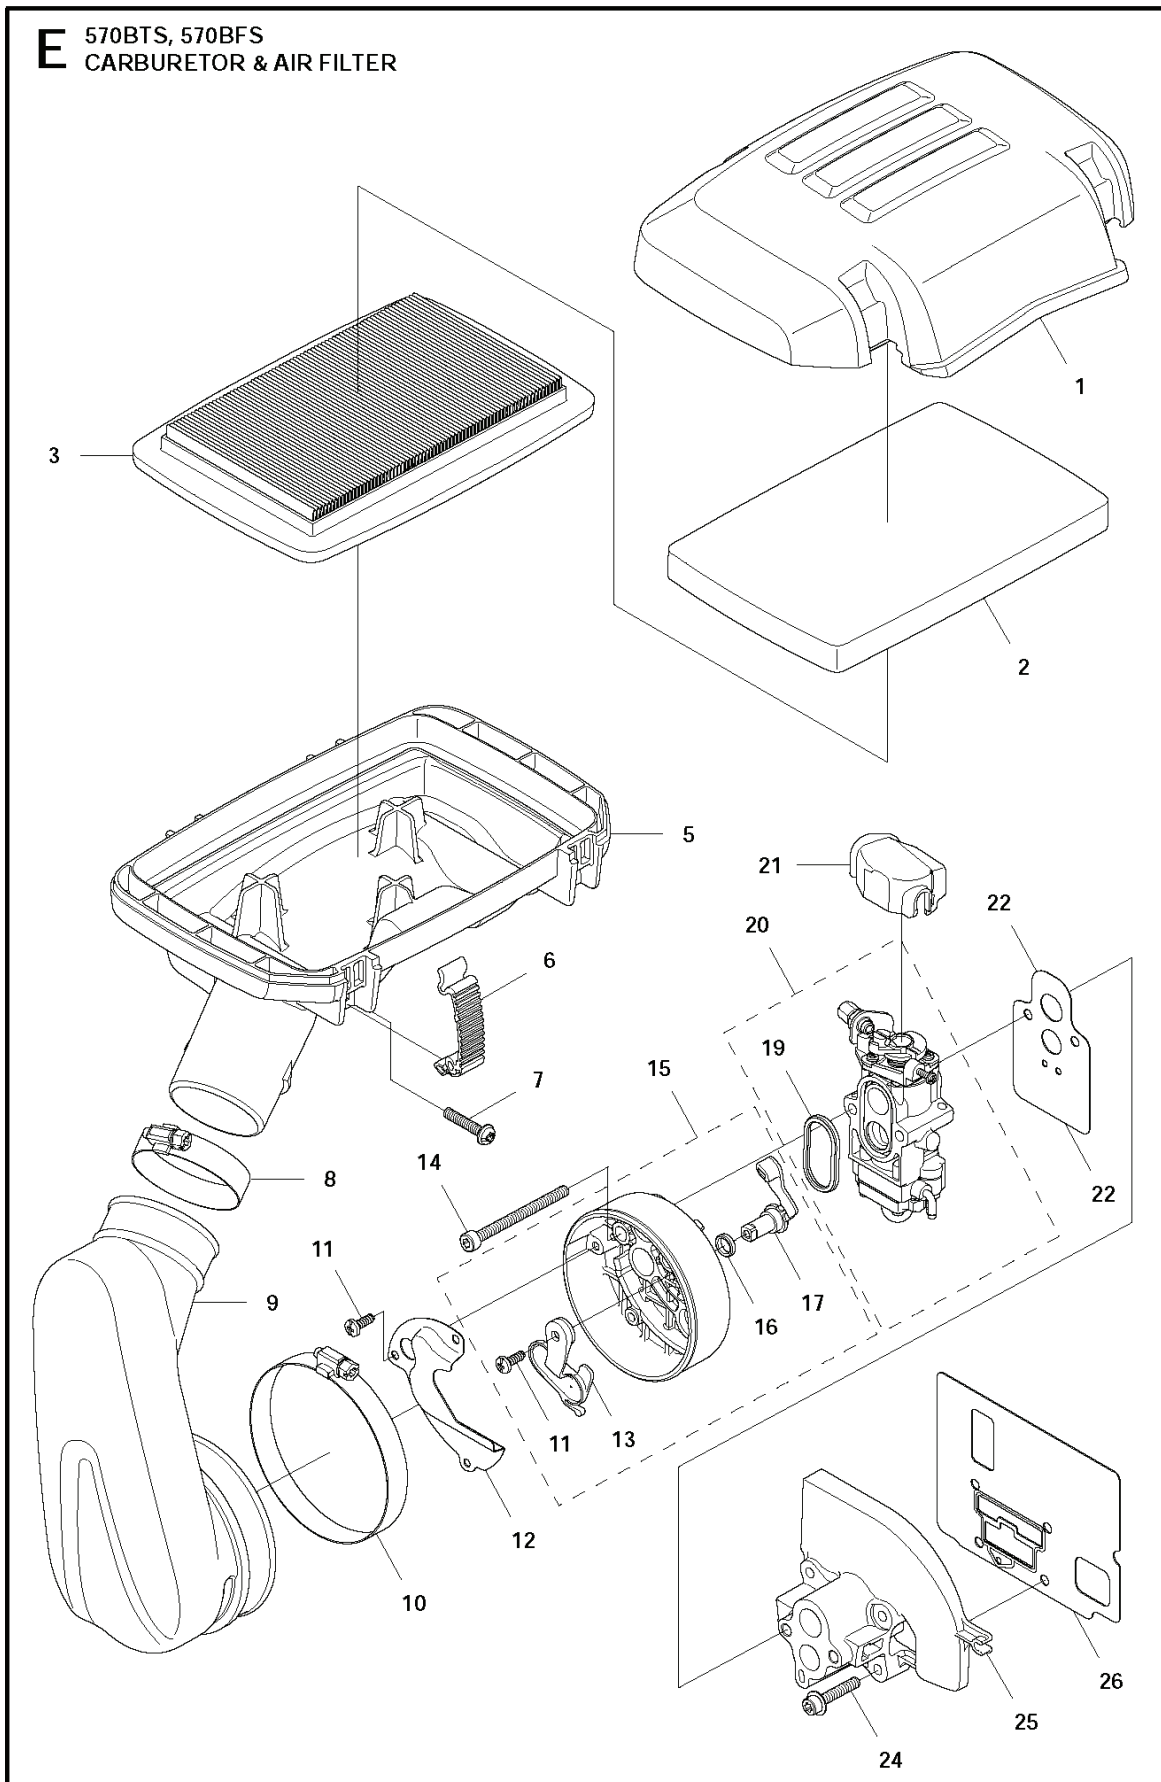

E 570BTS, 570BFS
CARBURETOR & AIR FILTER

REF.	PART NO.	DESCRIPTION	REMARK	QTY.	KIT
1	576580001	AIR FILTER COVER		1	
2	512654101	AIR FILTER		1	
3	512652001	AIR FILTER		1	
5	578311401	AIR FILTER HOLDER		1	
6	503894701	SNAP LOCKING		4	
7	512848101	SCREW		4	
8	544271901	CLAMP		1	
9	576580101	HOSE		1	
10	544274001	CLAMP		1	
11	506673801	SCREW		4	15
12	576594901	PLATE		1	
13	576594701	PLATE		1	15
14	515390701	BOLT		2	
15	576594501	CUP		1	
16	516136001	O-RING		1	15
17	576594801	LEVER		1	15
19	521631501	RING		1	20
20	544363001	CARBURETTOR		1	
21	506744201	COVER		1	
22	577089601	GASKET		1	
24	576589801	BOLT		1	
25	578108401	INSULATOR		1	
26	577694801	GASKET		1