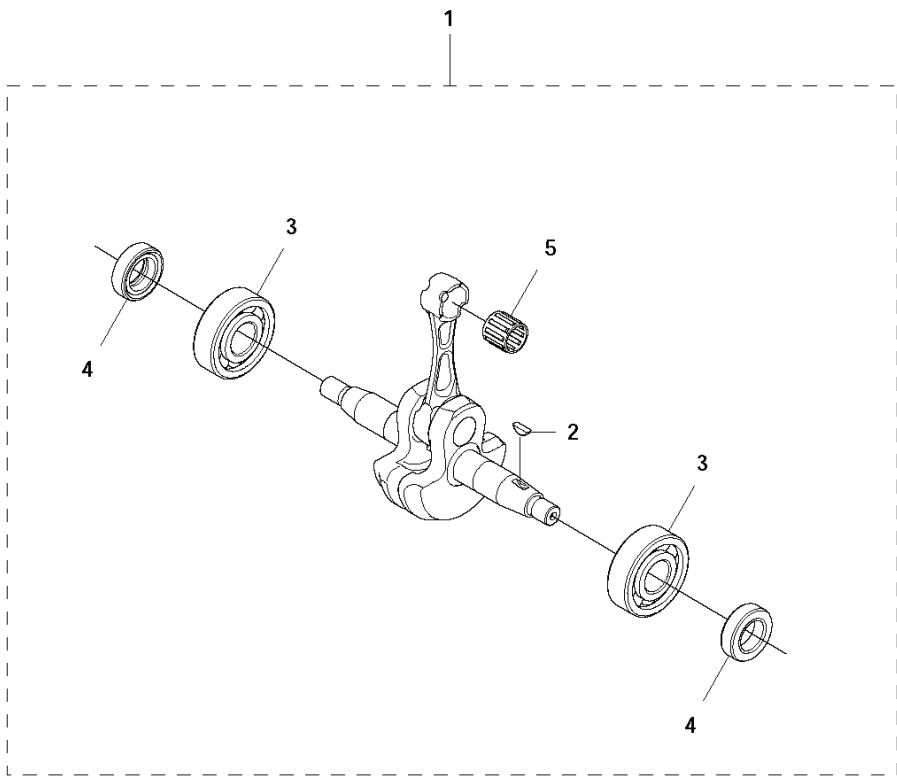

570 BTS, 20111800001-20111800000

SPARE PARTS LIST

L 570BTS, 570BFS
CRANK SHAFT

REF.	PART NO.	DESCRIPTION	REMARK	QTY.	KIT
1	578385101	SERVICE KIT		1	
2	506689401	KEY		1	1
3	521521301	BEARING		2	1
4	521521901	SEAL		2	1
5	576696401	BEARING		1	1

M 570BTS, 570BFS
FAN HOUSING

REF.	PART NO.	DESCRIPTION	REMARK	QTY.	KIT
1	576578201	VOLUTE		1	
2	544264601	SCREW		2	
4	512848101	SCREW		8	
5	576561501	FAN		1	
6	576561601	BOLT		4	
8	576578101	VOLUTE		1	
10	576579401	BRACKET		2	
11	504122301	CLAMP		1	
12	512848101	SCREW		6	
13	512847901	SCREW		1	
14	521525101	CLAMP		1	
15	512847901	SCREW		1	
16	521525101	CLAMP		1	
17	514183901	NUT		2	

N 570BTS, 570BFS
FRAME

REF.	PART NO.	DESCRIPTION	REMARK	QTY.	KIT
1	576578901	FRAME		1	
2	576562201	DAMPER		2	
3	544270801	SCREW		2	
4	577628801	SCREW		2	
5	513667501	NUT		2	
6	505182601	NUT		2	
7	579659502	NET		1	
8	513666701	DAMPER		1	
9	521517201	BOLT		1	
10	577357901	WASHER		1	
11	526243901	CLIP		4	