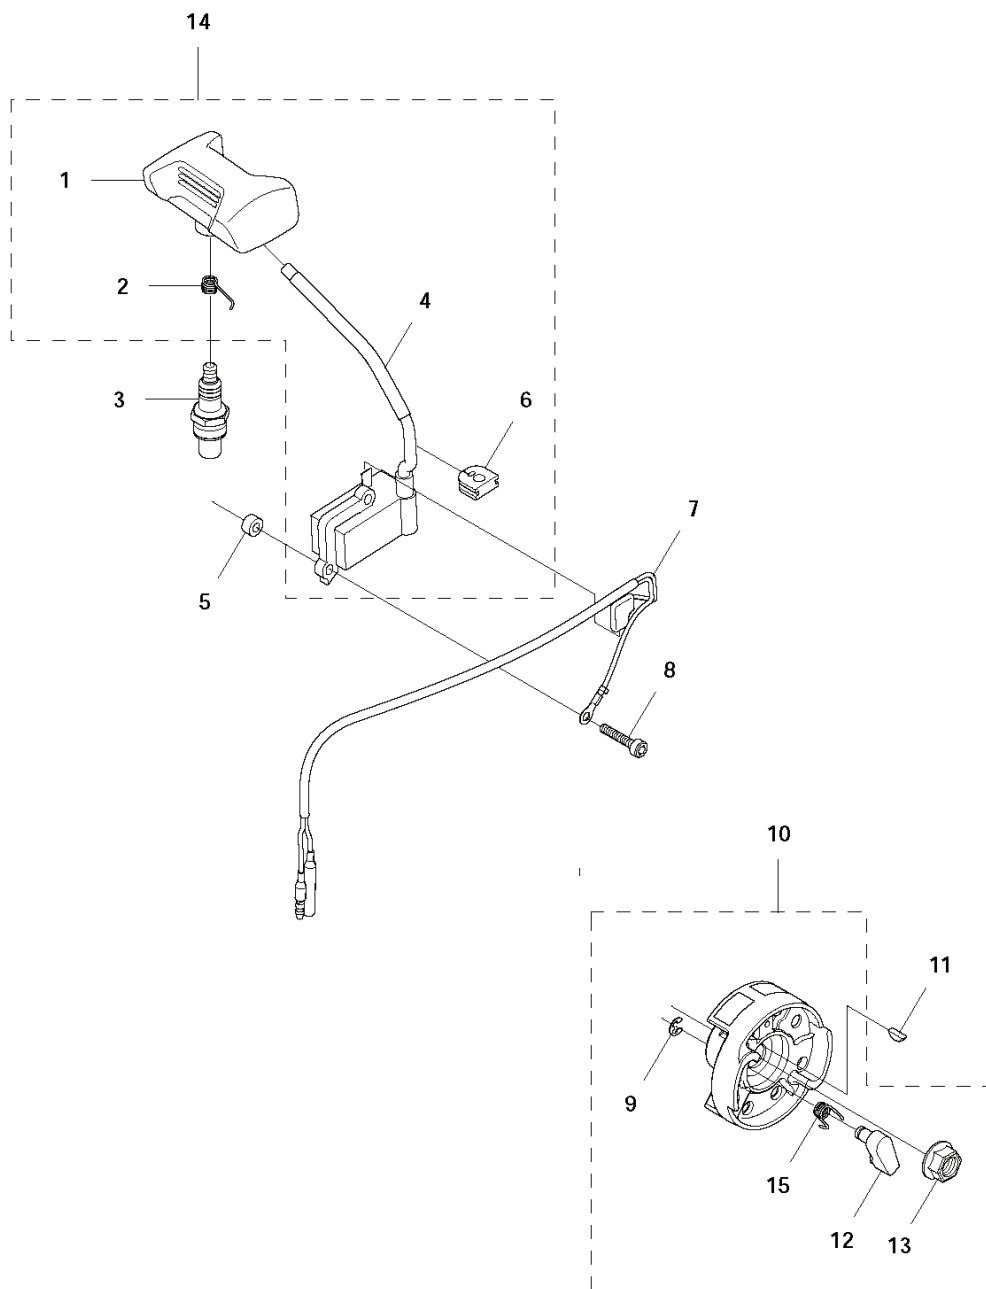

N 570BTS, 570BFS
FRAME

REF.	PART NO.	DESCRIPTION	REMARK	QTY.	KIT
1	576578901	FRAME		1	
2	576562201	DAMPER		2	
3	544270801	SCREW		2	
4	577628801	SCREW		2	
5	513667501	NUT		2	
6	505182601	NUT		2	
7	579659502	NET		1	
8	513666701	DAMPER		1	
9	521517201	BOLT		1	
10	577357901	WASHER		1	
11	526243901	CLIP		4	

P 570BTS, 570BFS
HARNESS

REF.	PART NO.	DESCRIPTION	REMARK	QTY.	KIT
1	576625301	PAD		1	
3	544270201	CLIP		3	
4	544270801	SCREW		2	
5	544270001	CLIP		2	

H 570BTS, 570BFS
IGNITION SYSTEM

REF.	PART NO.	DESCRIPTION	REMARK	QTY.	KIT
1	587984701	SPARK PLUG CAP		1	14
2	506655201	SPRING		1	14
3	521233401	SPARK PLUG		1	
5	588171401	SPACER		2	
6	515415301	GROMMET		1	14
7	576593801	CORD		1	
8	579383001	BOLT		2	
9	587654801	RING		2	10
10	587655101	ROTOR		1	
11	506689401	KEY		1	
12	587655001	RATCHET		2	10
13	513241901	NUT		1	10
14	587984501	COIL		1	
15	587654901	SPRING		2	10

B1 570BTS
THROTTLE CONTROLS

28

REF.	PART NO.	DESCRIPTION	REMARK	QTY.	KIT
1	502244801	HANDLE HALF		1	28
2	502641701	PLATE		1	28
3	537141203	SHAFT PIVOT		1	28
4	502245501	CONTROL		1	28
5	510911201	NUT		1	28
6	505567901	SPRING		1	28
7	502246001	RETAINER		1	28
8	505291001	SCREW		1	28
9	537373901	SPRING		1	28
10	505181501	WASHER		1	28
11	735583501	WASHER		1	28
12	537226301	CONNECTOR		1	25, 28
13	537226201	CONNECTOR		1	25, 28
14	502245401	TRIGGER		1	28
15	537174201	SPRING THROTTLE TRIG		1	28
16	502244901	HANDLE HALF		1	28
17	505291201	SCREW		2	28
18	505290801	SCREW		1	28
19	503226501	SQUARE NUT		1	28
20	502245301	HOLDER		1	28
21	576579701	HANDLE HOLDER		1	28
22	504800301	TURNING KNOB		1	28
23	725234451	SCREW EHHM		1	28
24	577756901	TUBE		1	25, 28
25	576785601	WIRING ASSY		1	28
26	576785701	CORD		1	25, 28
27	576785801	CABLE		1	25, 28
28	576579601	LEVER		1	