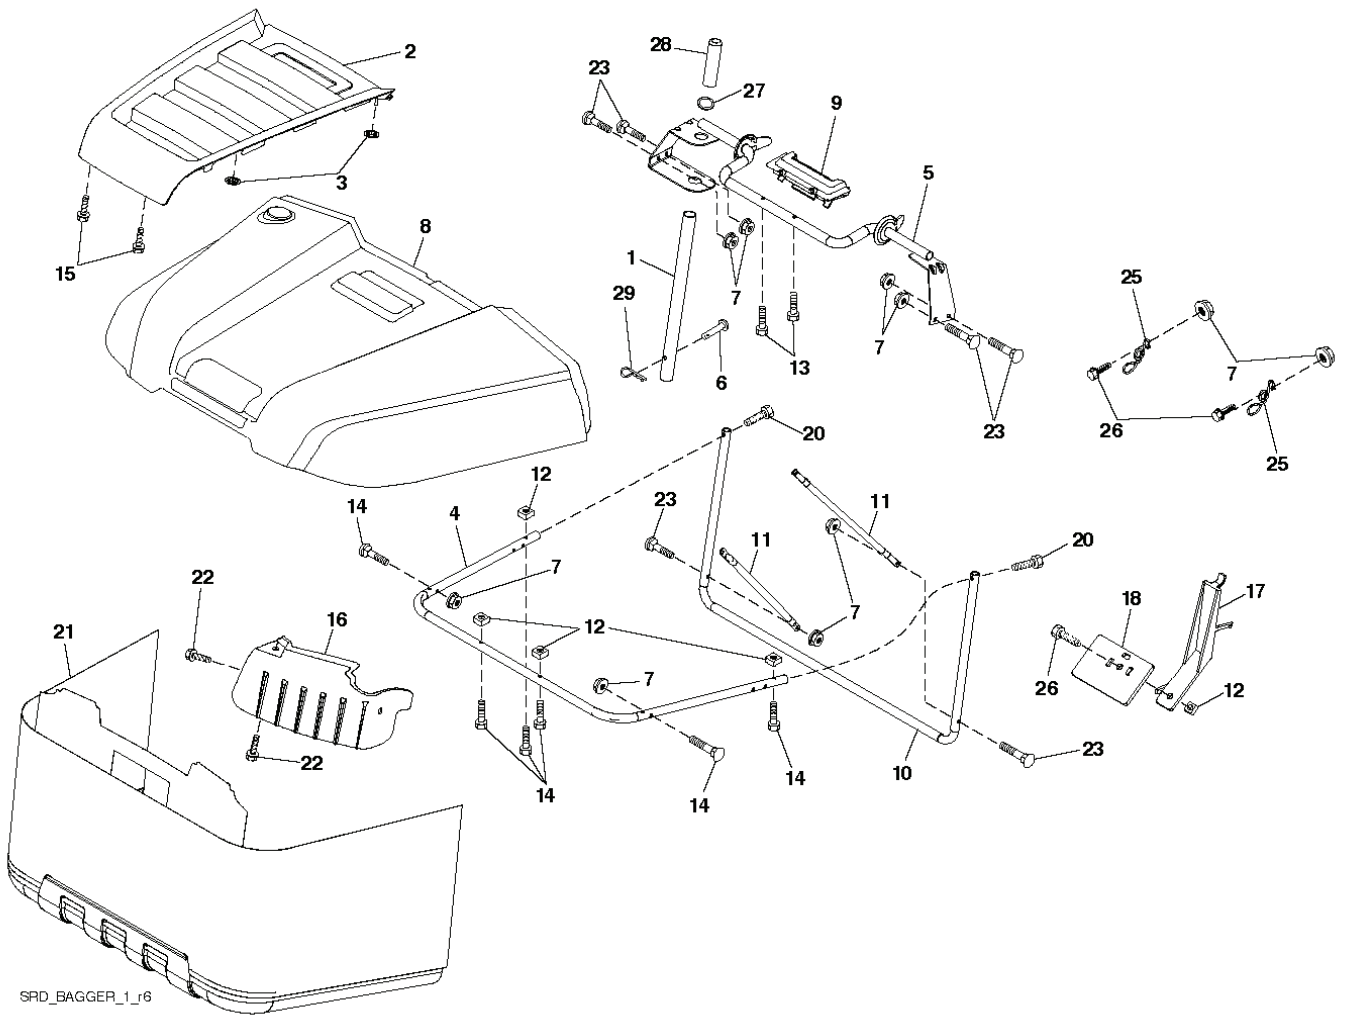

SPD_BAGGER_1_6

REF.	PART NO.	DESCRIPTION	REMARK	QTY.	KIT
1	532428610	TUBE		1	
2	532441358	BAGGER	Applique Top Bagger	1	
3	532413808	NUT		1	
4	532439612	TUBE		1	
5	532417632	FRAME		1	
6	532126875	RIVET		1	
7	873900400	NUT		1	
8	532441261	COVER		1	
9	532417629	INSERT		1	
10	532417190	FRAME		1	
11	532417188	SUPPORT		1	
12	532421793	NUT SQUARE		1	
13	532421780	SCREW		1	
14	532421800	BOLT		1	
15	532421801	SCREW		1	
16	532421566	DEFLECTOR		1	
17	532421749	LEVER		1	
18	532421750	BRACKET		1	
20	585368801	BOLT		1	
21	532429981	GRASSBAG		1	
22	532142432	SCREW		1	
23	872040410	BOLT		1	
25	532421614	SPRING		1	
26	817490412	SCREW		1	
27	532421262	GROMMET		1	
28	532165787	HANDLE		1	
29	532194208	PIN		1