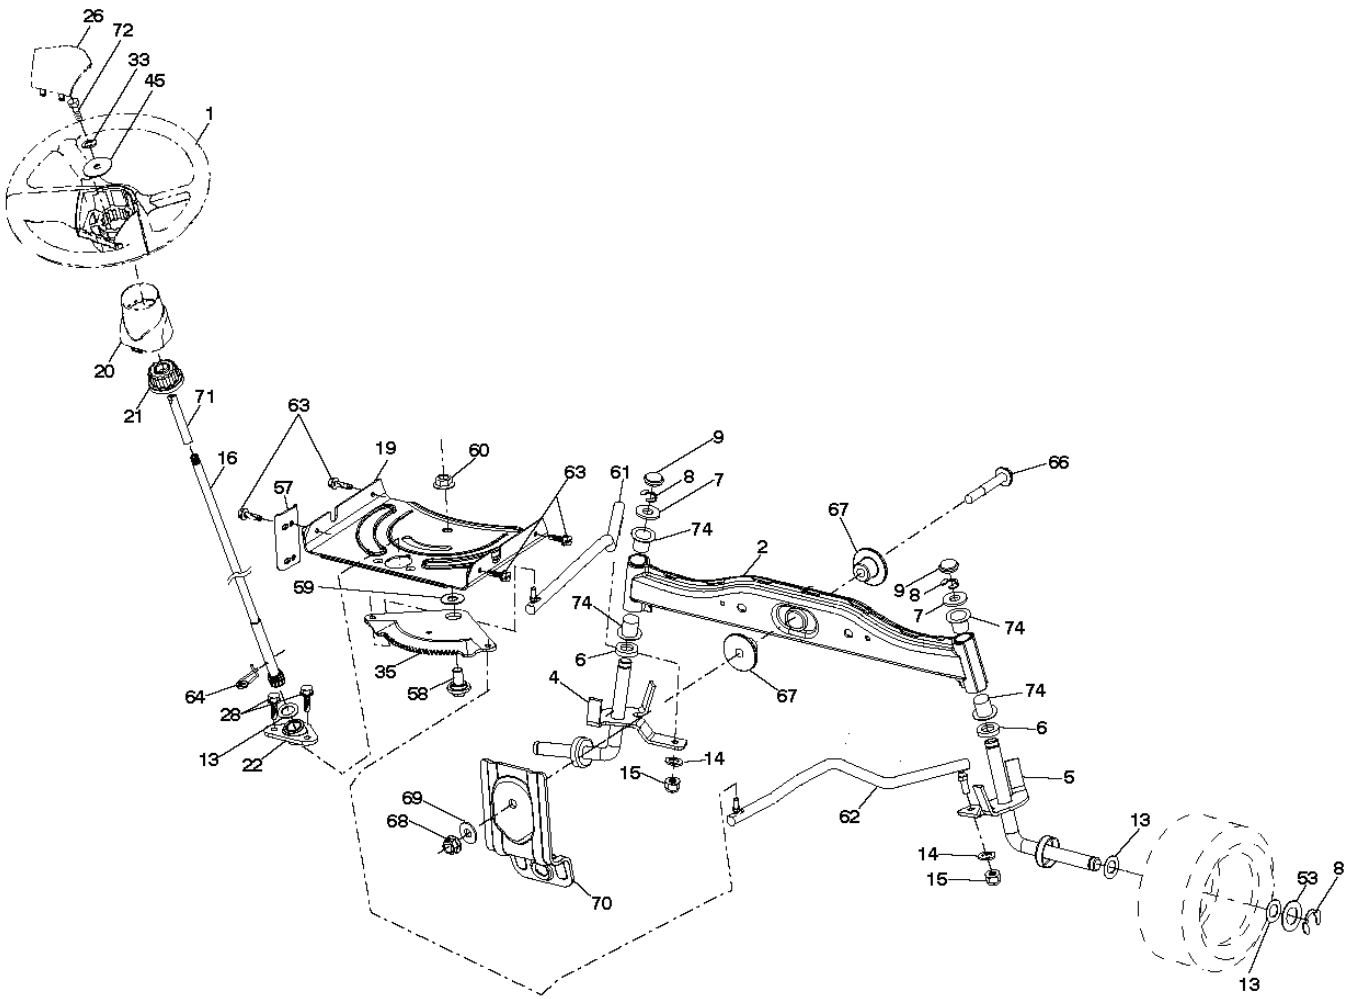

IGNITION SWITCH

POSITION	CIRCUIT	"MAKE"
OFF	M+G+A1	
RUN/OVERRIDE	B+A1	
RUN	B+A1	L+A2
START	B+S+A1	

CHASSIS HARNESS CONNECTOR (C1) (MATING SIDE)

DASH HARNESS CONNECTOR (C1) (MATING SIDE)

WIRING INSULATED CLIPS
 NOTE: IF WIRING INSULATED CLIPS WERE REMOVED FOR SERVICING OF UNIT, THEY SHOULD BE RE-INSTALLED TO PROPERLY SECURE YOUR WIRING.

NON-REMOVABLE CONNECTIONS

REMOVABLE CONNECTIONS

seat-tex_7A-vgt

REF.	PART NO.	DESCRIPTION	REMARK	QTY.	KIT
1	532439819	SEAT		1	
2	532180166	BRACKET		1	
3	532140675	STRAP		1	
6	873800600	NUT		1	
7	532124181	SPRING		1	
8	532171877	BOLT		1	
10	532196977	PLATE		1	
21	532171852	BOLT		1	
37	873800500	LOCK NUT		1	
40	532197661	HANDLE		1	
41	532198200	SPRING		1	
43	874760612	BOLT		1	
44	819133812	WASHER		1	