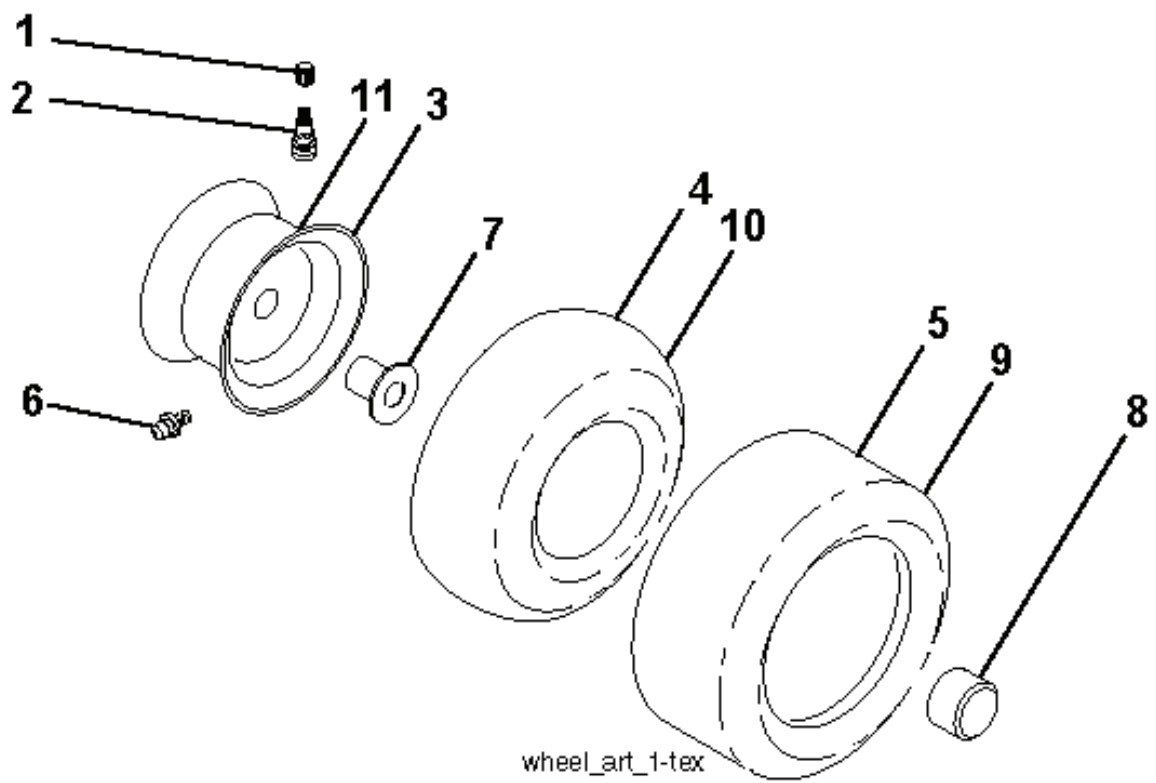

IGNITION SWITCH

POSITION	CIRCUIT	"MAKE"
OFF	M+G+A1	
RUN/OVERRIDE	B+A1	
RUN	B+A1	L+A2
START	B+S+A1	

CHASSIS HARNESS CONNECTOR (C1) (MATING SIDE)

DASH HARNESS CONNECTOR (C1) (MATING SIDE)

WIRING INSULATED CLIPS
 NOTE: IF WIRING INSULATED CLIPS WERE REMOVED FOR SERVICING OF UNIT, THEY SHOULD BE RE-INSTALLED TO PROPERLY SECURE YOUR WIRING.

NON-REMOVABLE CONNECTIONS

REMOVABLE CONNECTIONS

seat-tex_7A-vgt

REF.	PART NO.	DESCRIPTION	REMARK	QTY.	KIT
1	532439819	SEAT		1	
2	532180166	BRACKET		1	
3	532140675	STRAP		1	
6	873800600	NUT		1	
7	532124181	SPRING		1	
8	532171877	BOLT		1	
10	532196977	PLATE		1	
21	532171852	BOLT		1	
37	873800500	LOCK NUT		1	
40	532197661	HANDLE		1	
41	532198200	SPRING		1	
43	874760612	BOLT		1	
44	819133812	WASHER		1	

REF.	PART NO.	DESCRIPTION	REMARK	QTY.	KIT
1	532059192	CAP VALVE		1	
2	532065139	NIPPLE		1	
3	532425261	RIM	Front 6 x 3.25	1	
4	532421652	TUBE	Front 13 x 5-6 (Service Item Only)	1	
5	532123410	TIRE	Front 13 x 5.0 - 6	1	
6	532124957	FITTING	(Front Wheel Only)	1	
7	532124959	BEARING	(Front Wheel Only)	1	
8	532175039	HUB CAP		1	
9	532106230	TIRE	Rear 16 x 6.5	1	
10	532127154	SEALING KIT	Rear (Service Item Only)	1	
11	532425262	RIM	Rear 8 x 5.375	1	
--	532144334	SEALING FOAM		1	