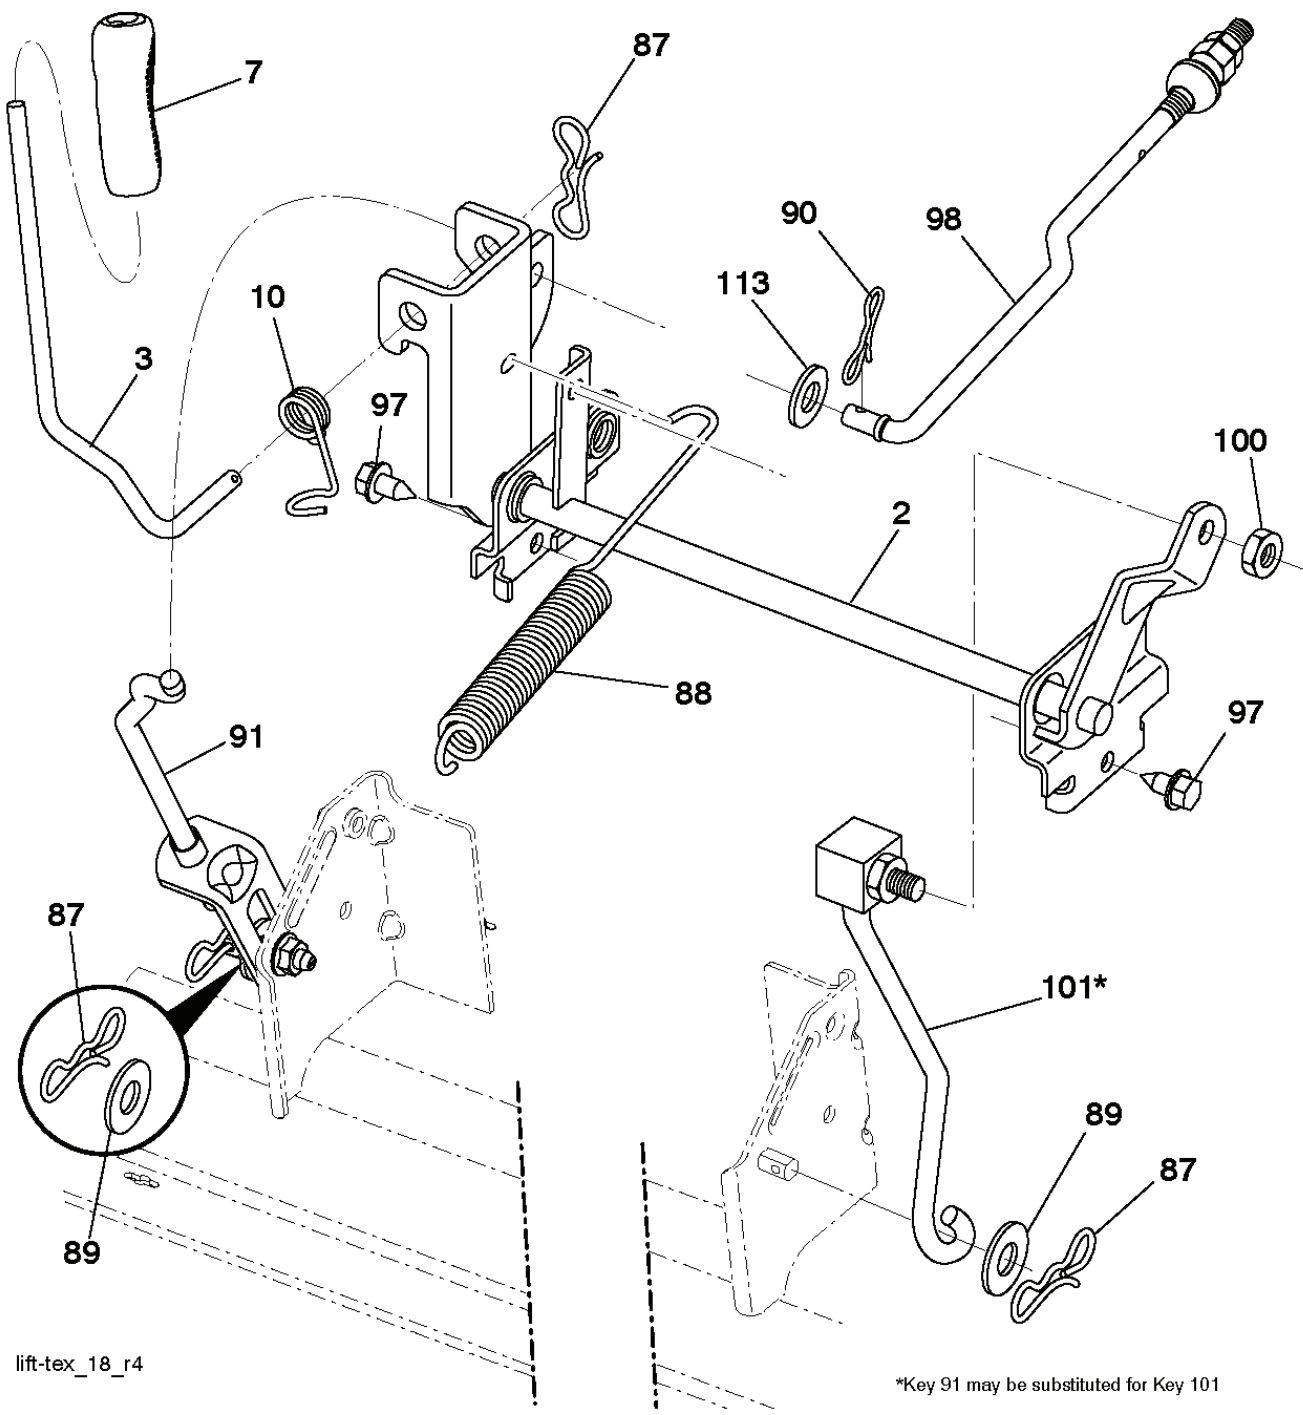

REF.	PART NO.	DESCRIPTION	REMARK	QTY.	KIT
1	532442048	CUTTING DECK		1	
2	532195161	STUD		1	
3	873900500	NUT		1	
4	532417645	BRACKET		1	
5	817000510	BOLT		1	
6	532418863	ARM		1	
7	532416358	SCREW		1	
8	532420252	ARM		1	
9	532199092	SPACER		1	
10	817000616	SCREW		1	
11	532137729	SCREW		1	
12	532199470	ARM		1	
13	872110612	BOLT		1	
14	532156085	BELT GUIDE		1	
15	532146763	PULLEY		1	
16	873900600	NUT		1	
17	532400234	NUT		1	
18	532187690	WASHER		1	
19	532110485	BEARING		1	
20	532173984	SCREW		1	
21	532416910	BELT GUARD		1	
22	532175820	PULLEY		1	
23	817490628	SCREW		1	
24	819132012	WASHER		1	
25	532420253	BELT GUARD		1	
26	532430313	COVER		1	
27	532419271	BELT		1	
29	532420895	HINGE PIN		1	
32	532401872	SPRING		1	
33	532187281	BEARING HOUSING		1	
34	532192872	SHAFT ASSY		1	
35	532419274	RIDE ON BLADE		1	
36	532193003	SCREW		1	
37	819131316	WASHER		1	
38	532196539	BOLT		1	
40	532419270	BELT GUARD		1	
41	532419265	BELT GUARD		1	
42	817000612	SCREW		1	
43	532416877	PULLEY		1	
67	532403012	HANDLE		1	
70	532401246	CLUTCH		1	
72	532417236	CHUTE		1	
73	532425274	CHUTE		1	
74	532124670	RETAINER RING		1	
76	532415598	HOSE COUPLING		1	
152	532435111	CABLE		1	
--	532192870	SPINDLE	Mandrel Assembly (Includes Housing, Shaft Assembly, And Bearing Only - Pulley/ Nut/Washer And Blade Bolt/ Washers Not Included)	1	
--	532440800	CUTTING DECK		1	