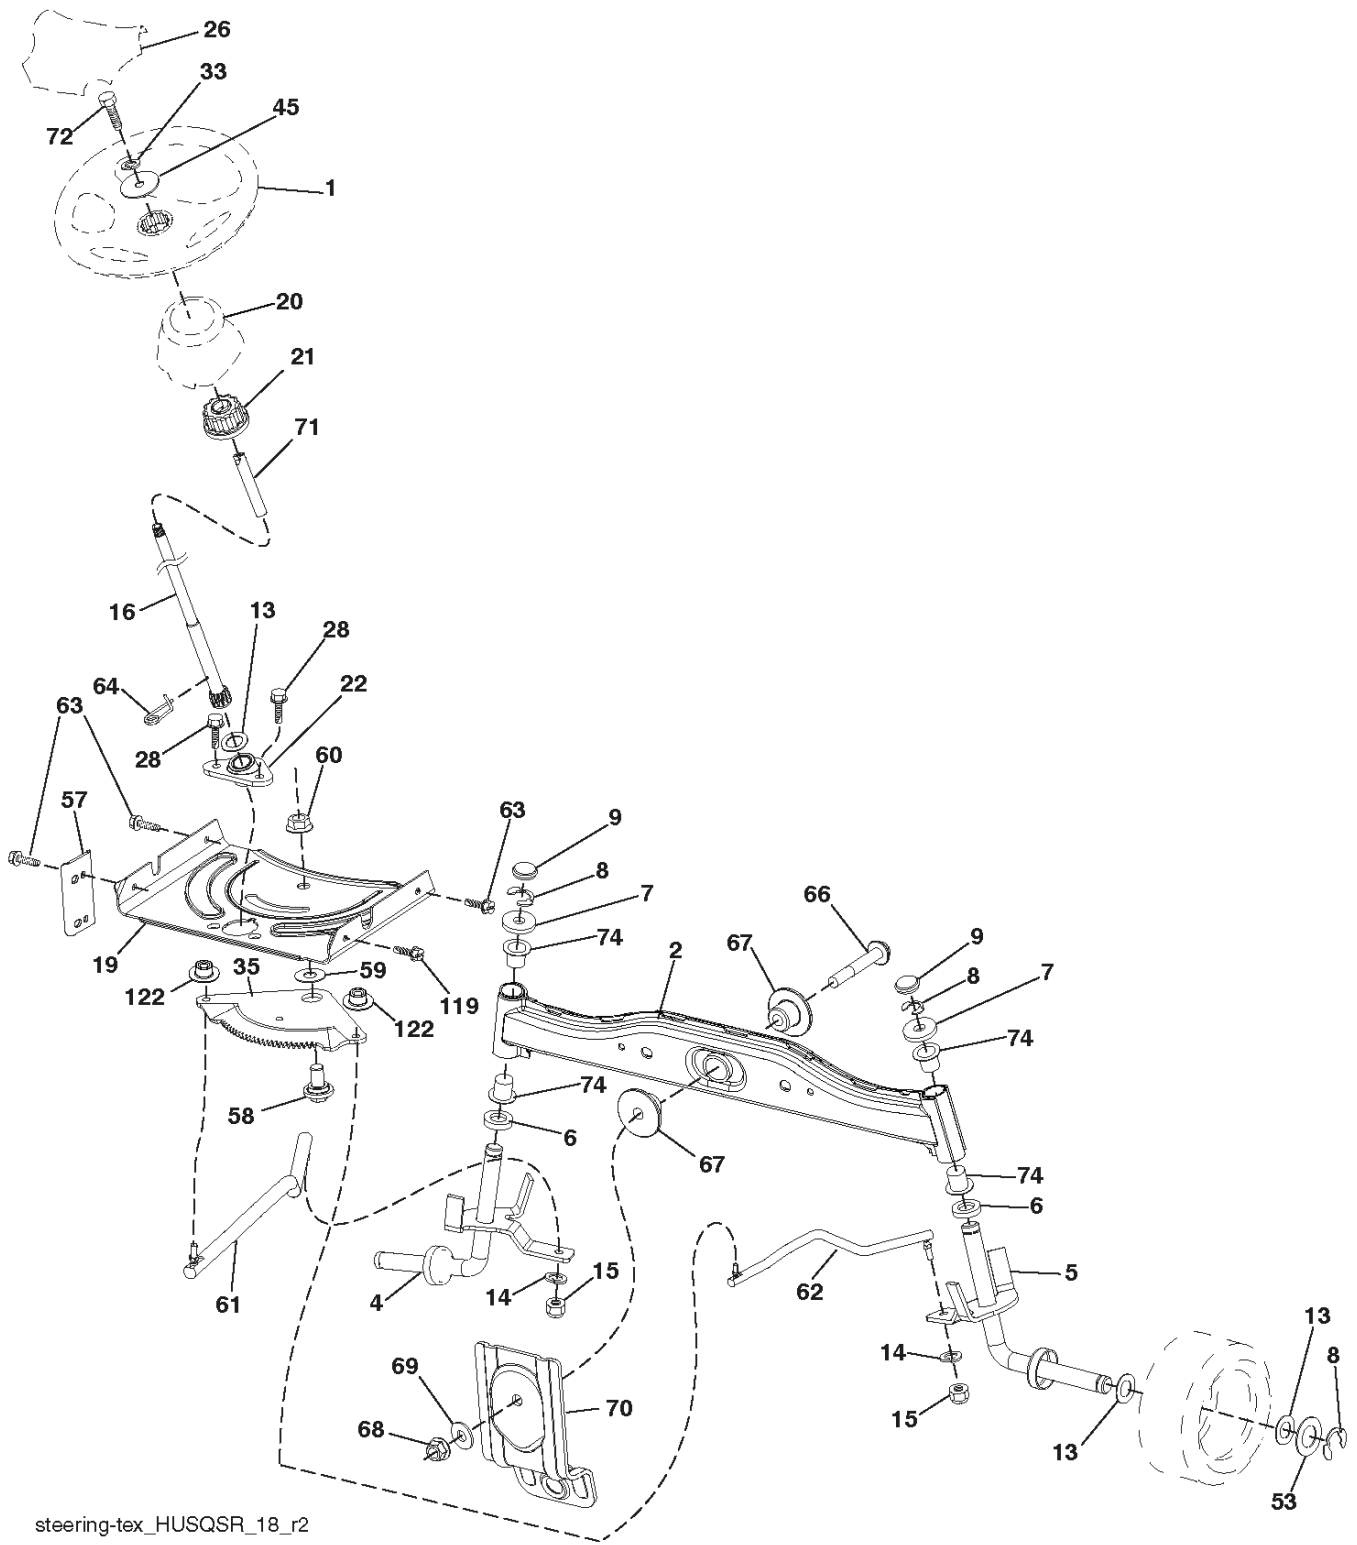

lift-tex_18_r4

*Key 91 may be substituted for Key 101

REF.	PART NO.	DESCRIPTION	REMARK	QTY.	KIT
2	532422027	SHAFT		1	
3	532195231	LEVER		1	
7	580962301	GRIP		1	
10	532196314	SPRING		1	
87	532194209	SPRING		1	
88	532410710	SPRING		1	
89	819191912	WASHER		1	
90	532194208	PIN		1	
91	532195181	LINK		1	
97	817000612	SCREW		1	
98	532195264	LINK		1	
100	873930600	NUT		1	
101	532407003	LINK		1	
113	819171912	WASHER		1	

seat-tex_7A-vgt

REF.	PART NO.	DESCRIPTION	REMARK	QTY.	KIT
1	532439819	SEAT		1	
2	532180166	BRACKET		1	
3	532140675	STRAP		1	
6	873800600	NUT		1	
7	532124181	SPRING		1	
8	532171877	BOLT		1	
10	532196977	PLATE		1	
21	532171852	BOLT		1	
37	873800500	LOCK NUT		1	
40	532197661	HANDLE		1	
41	532198200	SPRING		1	
43	874760612	BOLT		1	
44	819133812	WASHER		1	

REF.	PART NO.	DESCRIPTION	REMARK	QTY.	KIT
1	532059192	CAP VALVE		1	
2	532065139	NIPPLE		1	
3	532425261	RIM	Front 6" x 3.25"	1	
4	532421652	TUBE	(Service Item Only)	1	
5	532123410	TIRE	Front 13" x 5.0"-6"	1	
6	532124957	FITTING	(Front Wheel Only)	1	
7	532124959	BEARING	(Front Wheel Only)	1	
8	532175039	HUB CAP		1	
9	532106230	TIRE	Rear 16" x 6.5"-8"	1	
10	532124926	HOSE	(Service Item Only)	1	
11	532425262	RIM	Rear 8" x 5.375"	1	
--	532144334	SEALING FOAM		1	