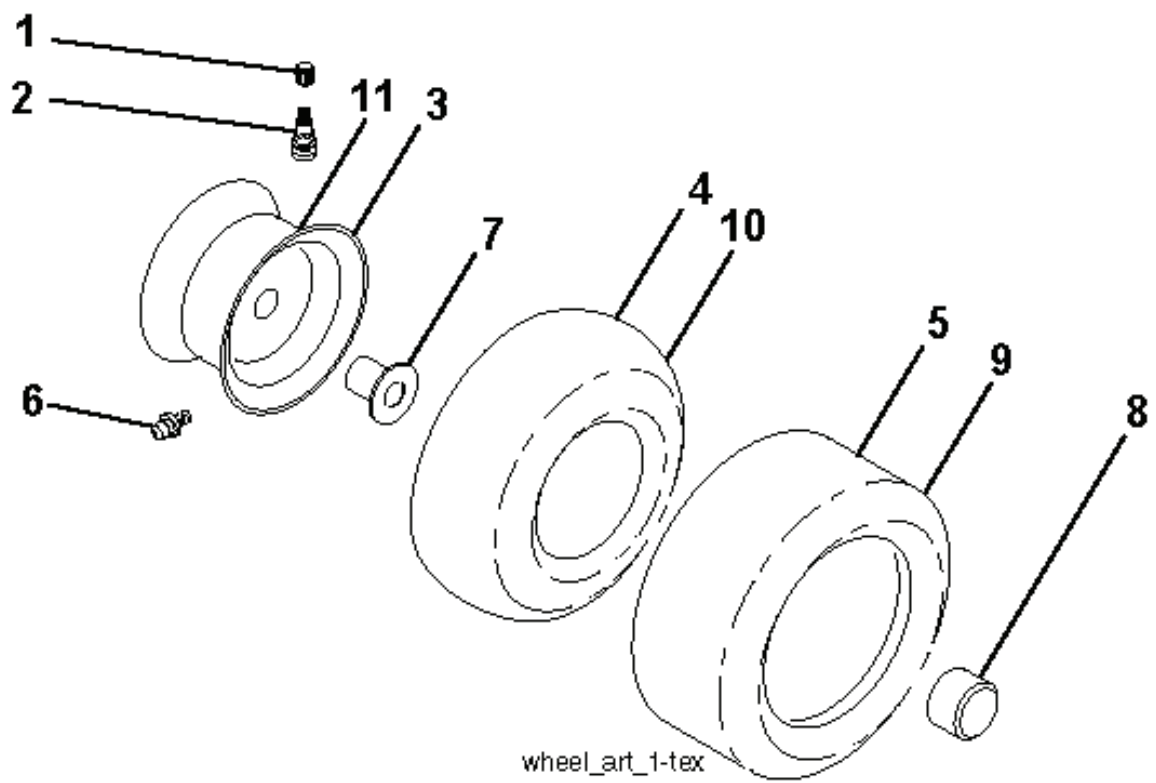

REF.	PART NO.	DESCRIPTION	REMARK	QTY.	KIT
1	532059192	CAP VALVE		1	
2	532065139	NIPPLE		1	
3	532425261	RIM	Front 6" x 3.25"	1	
4	532421652	TUBE	(Service Item Only)	1	
5	532123410	TIRE	Front 13" x 5.0"-6"	1	
6	532124957	FITTING	(Front Wheel Only)	1	
7	532124959	BEARING	(Front Wheel Only)	1	
8	532175039	HUB CAP		1	
9	532106230	TIRE	Rear 16" x 6.5"-8"	1	
10	532124926	HOSE	(Service Item Only)	1	
11	532425262	RIM	Rear 8" x 5.375"	1	
--	532144334	SEALING FOAM		1