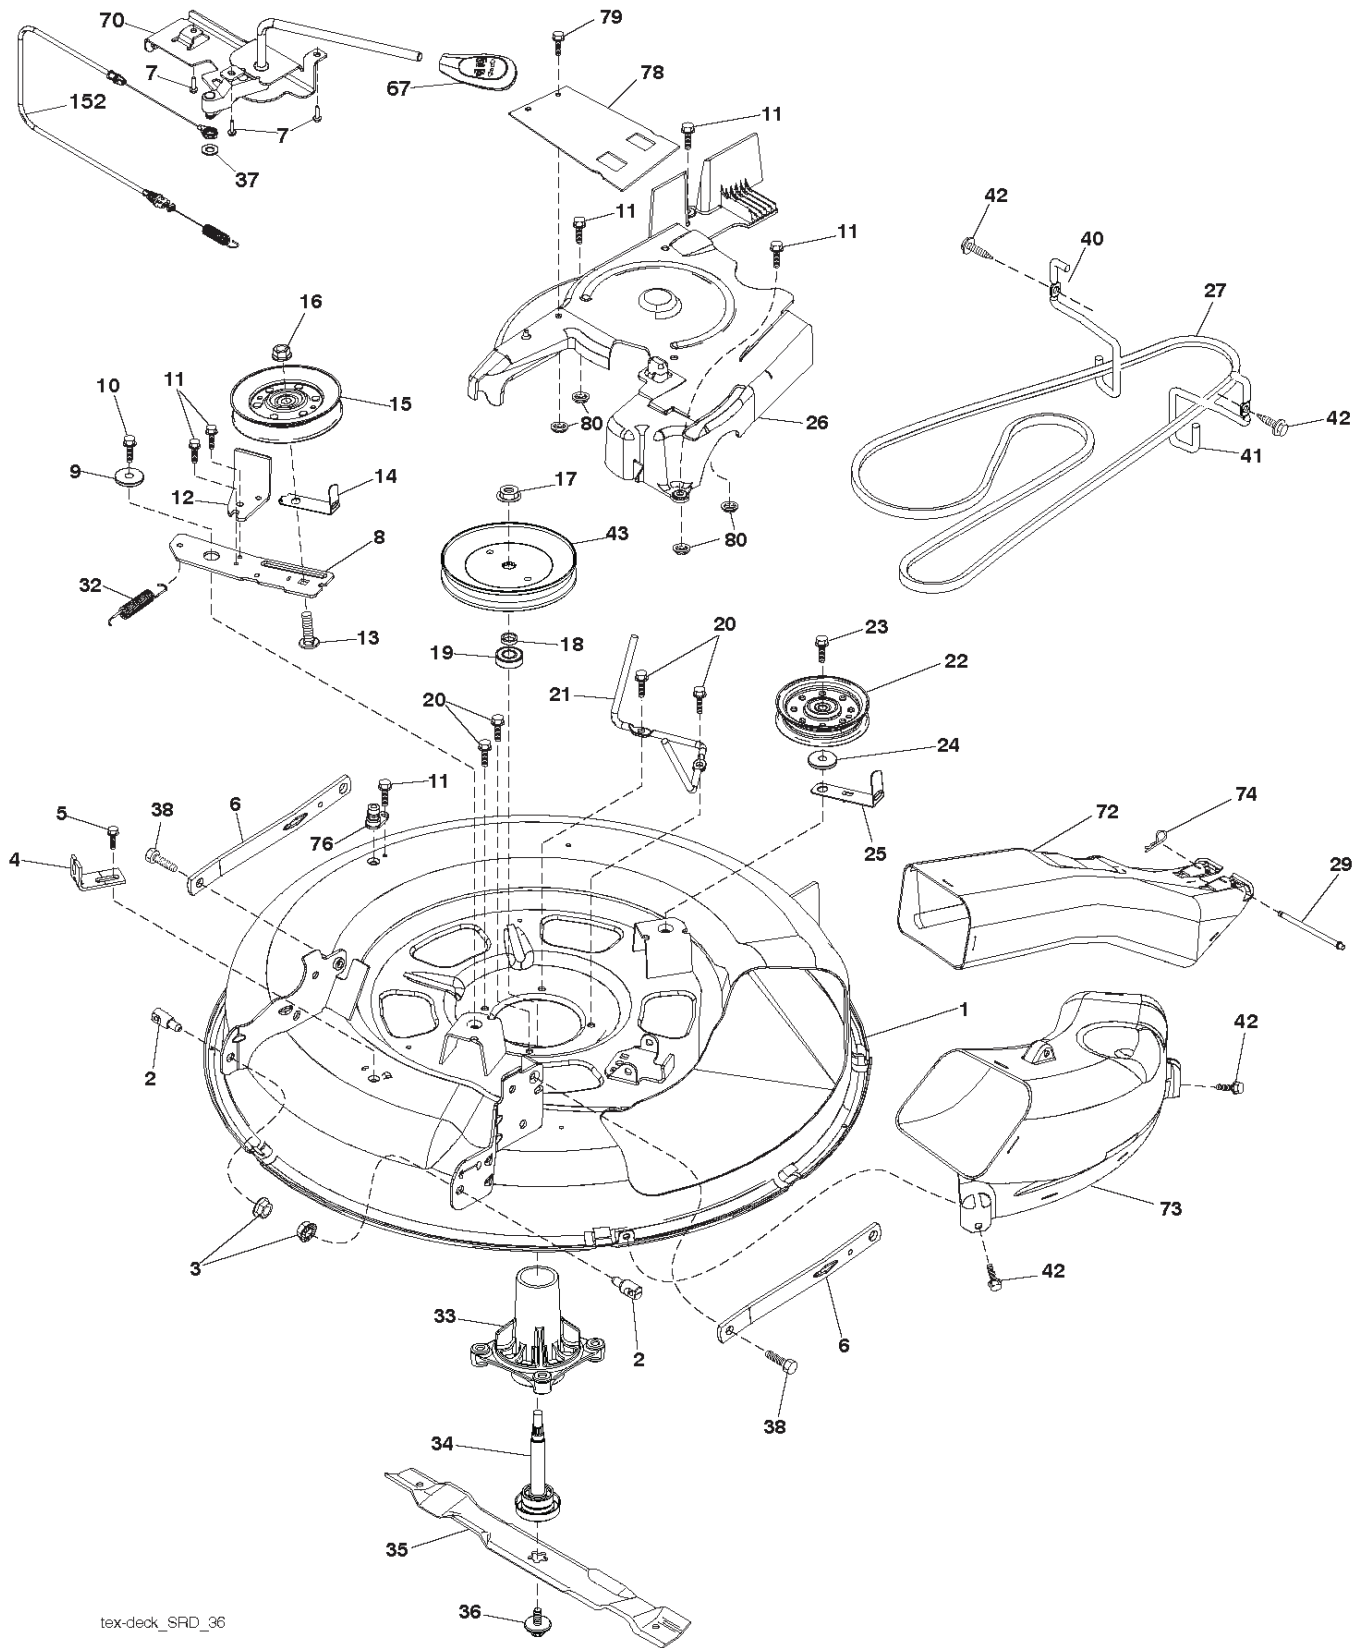

REF.	PART NO.	DESCRIPTION	REMARK	QTY.	KIT
1	532442048	CUTTING DECK		1	
2	532195161	STUD		1	
3	873900500	NUT		1	
4	532417645	BRACKET		1	
5	817000510	BOLT		1	
6	532418863	ARM		1	
7	532416358	SCREW		1	
8	532420252	ARM		1	
9	532199092	SPACER		1	
10	817000616	SCREW		1	
11	532137729	SCREW		1	
12	532199470	ARM		1	
13	872110612	BOLT		1	
14	532156085	BELT GUIDE		1	
15	532146763	PULLEY		1	
16	873900600	NUT		1	
17	532400234	NUT		1	
18	532187690	WASHER		1	
19	532110485	BEARING		1	
20	532173984	SCREW		1	
21	532416910	BELT GUARD		1	
22	532175820	PULLEY		1	
23	817490628	SCREW		1	
24	819132012	WASHER		1	
25	532420253	BELT GUARD		1	
26	532420255	COVER		1	
27	532419271	BELT		1	
29	532420895	HINGE PIN		1	
32	532401872	SPRING		1	
33	532187281	BEARING HOUSING		1	
34	532192872	SHAFT ASSY		1	
35	532419274	RIDE ON BLADE		1	
36	532193003	SCREW		1	
37	819131316	WASHER		1	
38	532196539	BOLT		1	
40	532419270	BELT GUARD		1	
41	532419265	BELT GUARD		1	
42	817000612	SCREW		1	
43	532416877	PULLEY		1	
67	532403012	HANDLE		1	
70	532401246	CLUTCH		1	
72	532417236	CHUTE		1	
73	532425274	CHUTE		1	
74	532124670	RETAINER RING		1	
76	532415598	HOSE COUPLING		1	
78	532422566	GUARD		1	
79	532142432	SCREW		1	
80	532423062	NUT		1	
152	532435111	CABLE		1	
--	532192870	SPINDLE	Mandrel Assembly (Includes Housing, Shaft Assembly, And Bearing Only - Pulley/ Nut/Washer And Blade Bolt/ Washers Not Included)	1	
--	532440958	CUTTING DECK		1