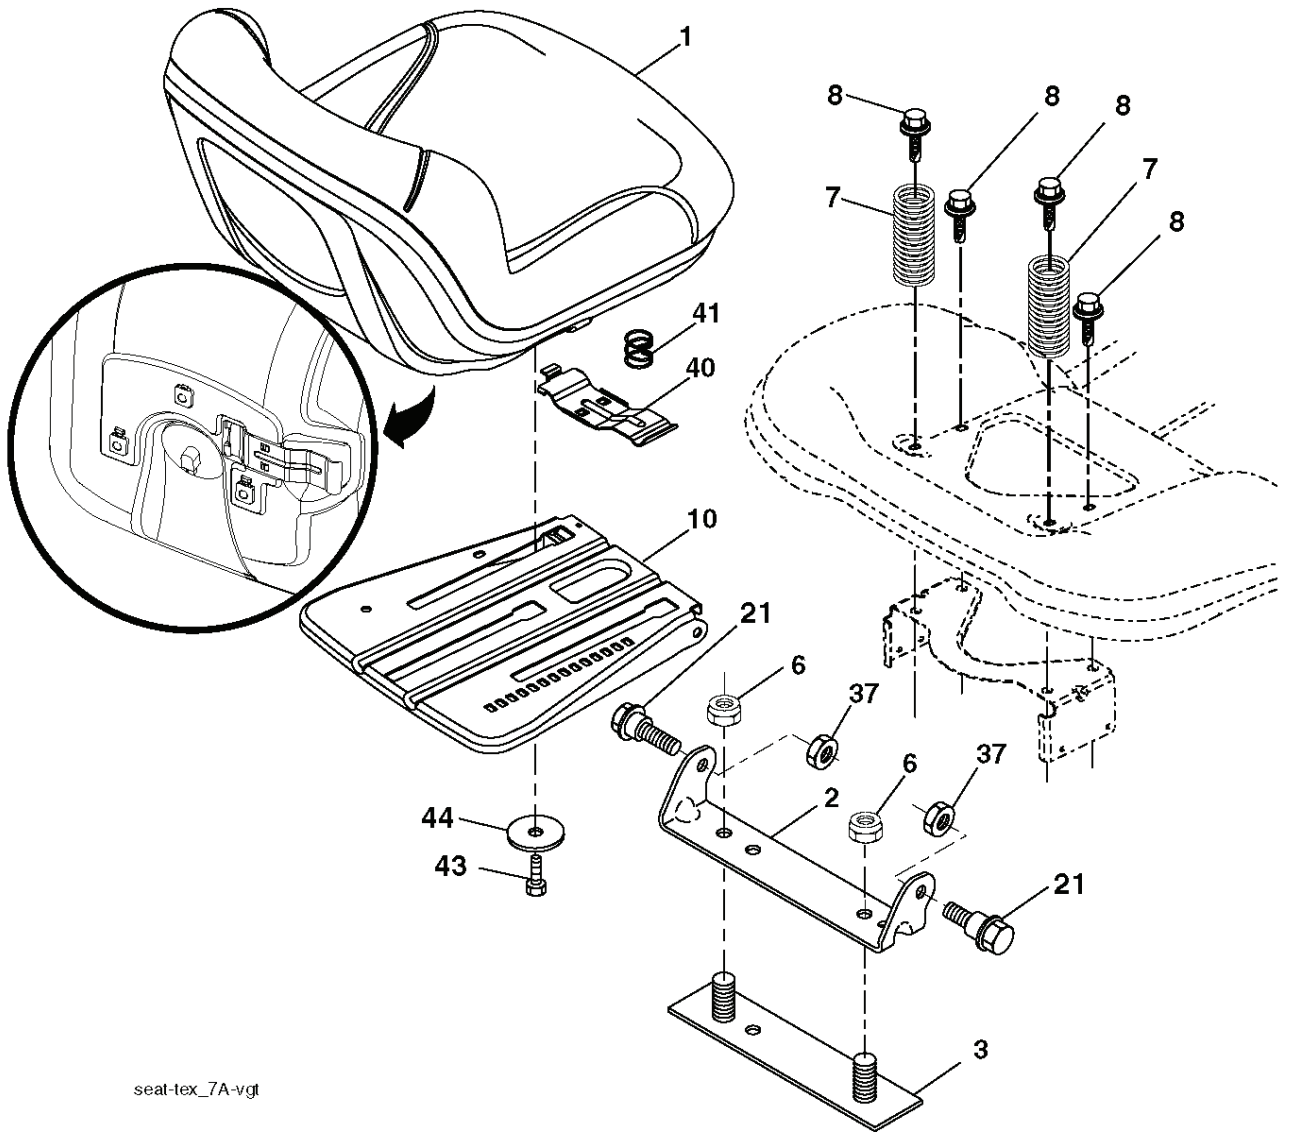

IGNITION SWITCH

POSITION	CIRCUIT	"MAKE"
OFF	M+G+A1	
RUN/OVERRIDE	B+A1	
RUN	B+A1	L+A2
START	B+S+A1	

CHASSIS HARNESS CONNECTOR (C1) (MATING SIDE)

DASH HARNESS CONNECTOR (C1) (MATING SIDE)

WIRING INSULATED CLIPS
 NOTE: IF WIRING INSULATED CLIPS WERE REMOVED FOR SERVICING OF UNIT, THEY SHOULD BE RE-INSTALLED TO PROPERLY SECURE YOUR WIRING.

NON-REMOVABLE CONNECTIONS

REMOVABLE CONNECTIONS

REF.	PART NO.	DESCRIPTION	REMARK	QTY.	KIT
1	000000000	W/O DESCRIPTION	ENGINE B&S MODEL NO. 219807-3210-B1 (438615)	1	
2	532179758	MUFFLER		1	
9	584911601	KEEPER		1	
12	532140186	PULLEY		1	
15	532407545	FUEL TANK		1	
18	532430220	FUEL CAP		1	
20	532183897	CONTROL		1	
21	532416358	SCREW		1	
28	532137040	HOSE		1	
29	532137180	SPARK ARRESTER KIT		1	
37	532123487	HOSE CLAMP		1	
42	810040700	WASHER		1	
45	873510400	NUT		1	
69	532165291	GASKET		1	
79	532192334	SCREW		1	
84	817060620	SCREW		1	
85	532173937	BOLT		1	
90	817000616	SCREW		1	
96	819091416	WASHER		1	
97	817670412	SCREW		1	
102	817000512	SCREW		1	
108	532431689	COVER		1	
122	532421922	EXTENSION PIPE		1	

lift-tex_18_r4

*Key 91 may be substituted for Key 101

REF.	PART NO.	DESCRIPTION	REMARK	QTY.	KIT
2	532422027	SHAFT		1	
3	532195231	LEVER		1	
7	580962301	GRIP		1	
10	532196314	SPRING		1	
87	532194209	SPRING		1	
88	532410710	SPRING		1	
89	819191912	WASHER		1	
90	532194208	PIN		1	
91	532195181	LINK		1	
97	817000612	SCREW		1	
98	532195264	LINK		1	
100	873930600	NUT		1	
101	532407003	LINK		1	
113	819171912	WASHER		1	