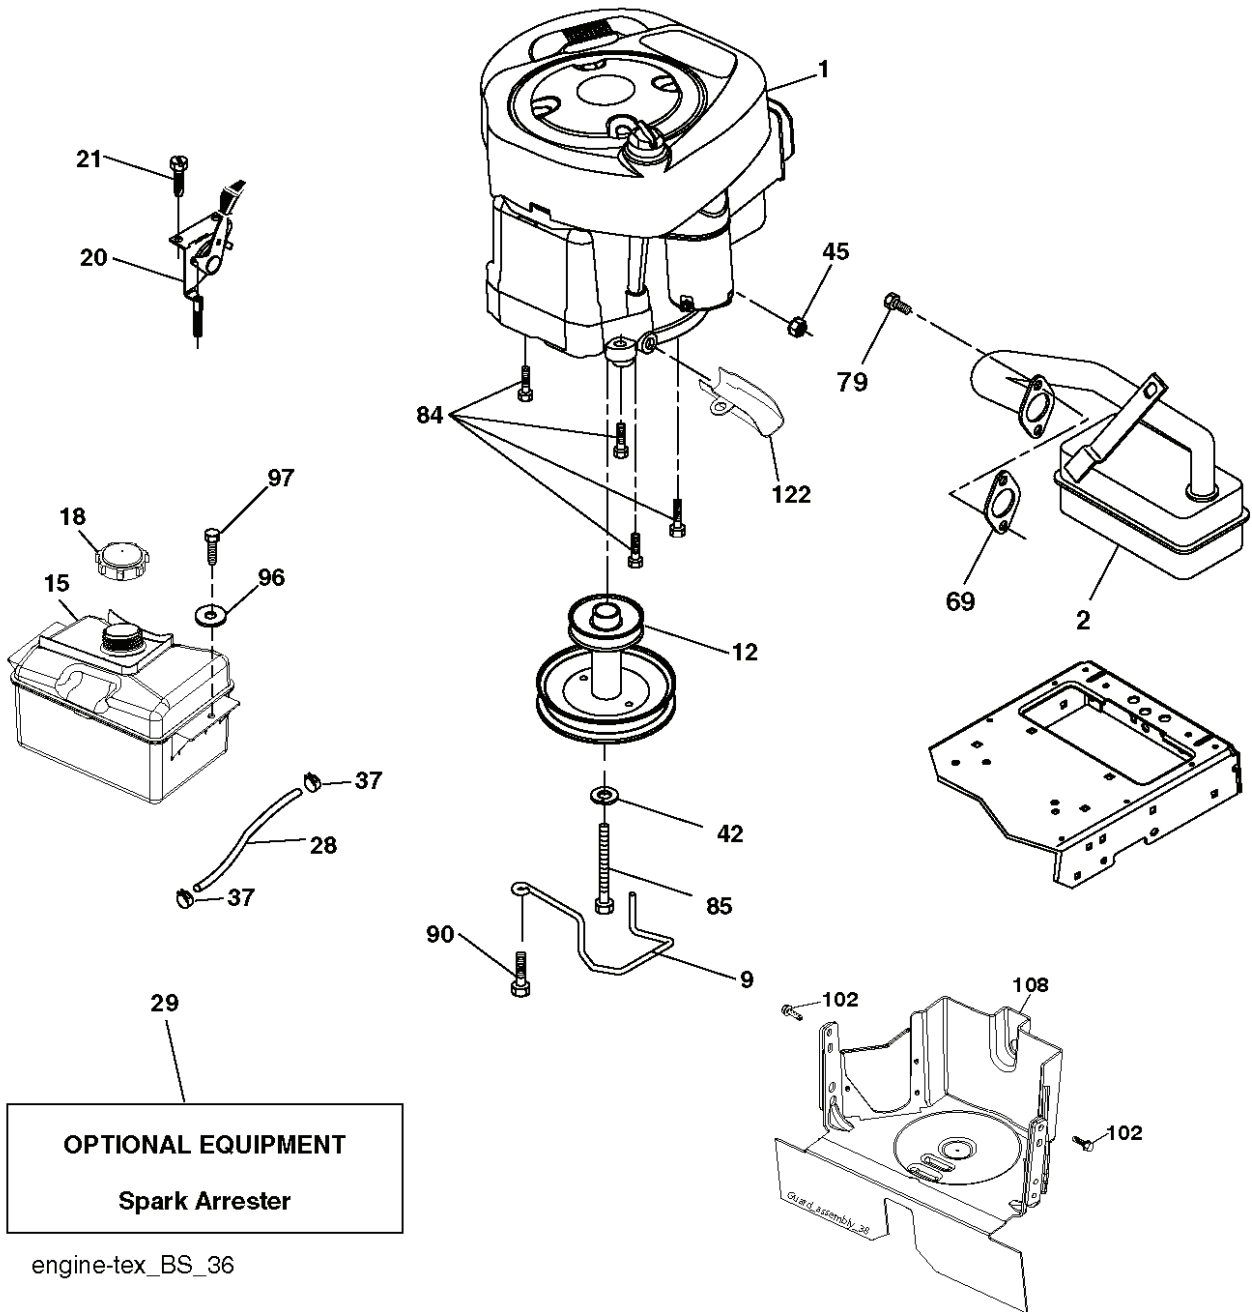

REF.	PART NO.	DESCRIPTION	REMARK	QTY.	KIT
1	000000000	W/O DESCRIPTION	ENGINE B&S MODEL NO. 219807-3210-B1 (438615)	1	
2	532179758	MUFFLER		1	
9	584911601	KEEPER		1	
12	532140186	PULLEY		1	
15	532407545	FUEL TANK		1	
18	532430220	FUEL CAP		1	
20	532183897	CONTROL		1	
21	532416358	SCREW		1	
28	532137040	HOSE		1	
29	532137180	SPARK ARRESTER KIT		1	
37	532123487	HOSE CLAMP		1	
42	810040700	WASHER		1	
45	873510400	NUT		1	
69	532165291	GASKET		1	
79	532192334	SCREW		1	
84	817060620	SCREW		1	
85	532173937	BOLT		1	
90	817000616	SCREW		1	
96	819091416	WASHER		1	
97	817670412	SCREW		1	
102	817000512	SCREW		1	
108	532431689	COVER		1	
122	532421922	EXTENSION PIPE		1