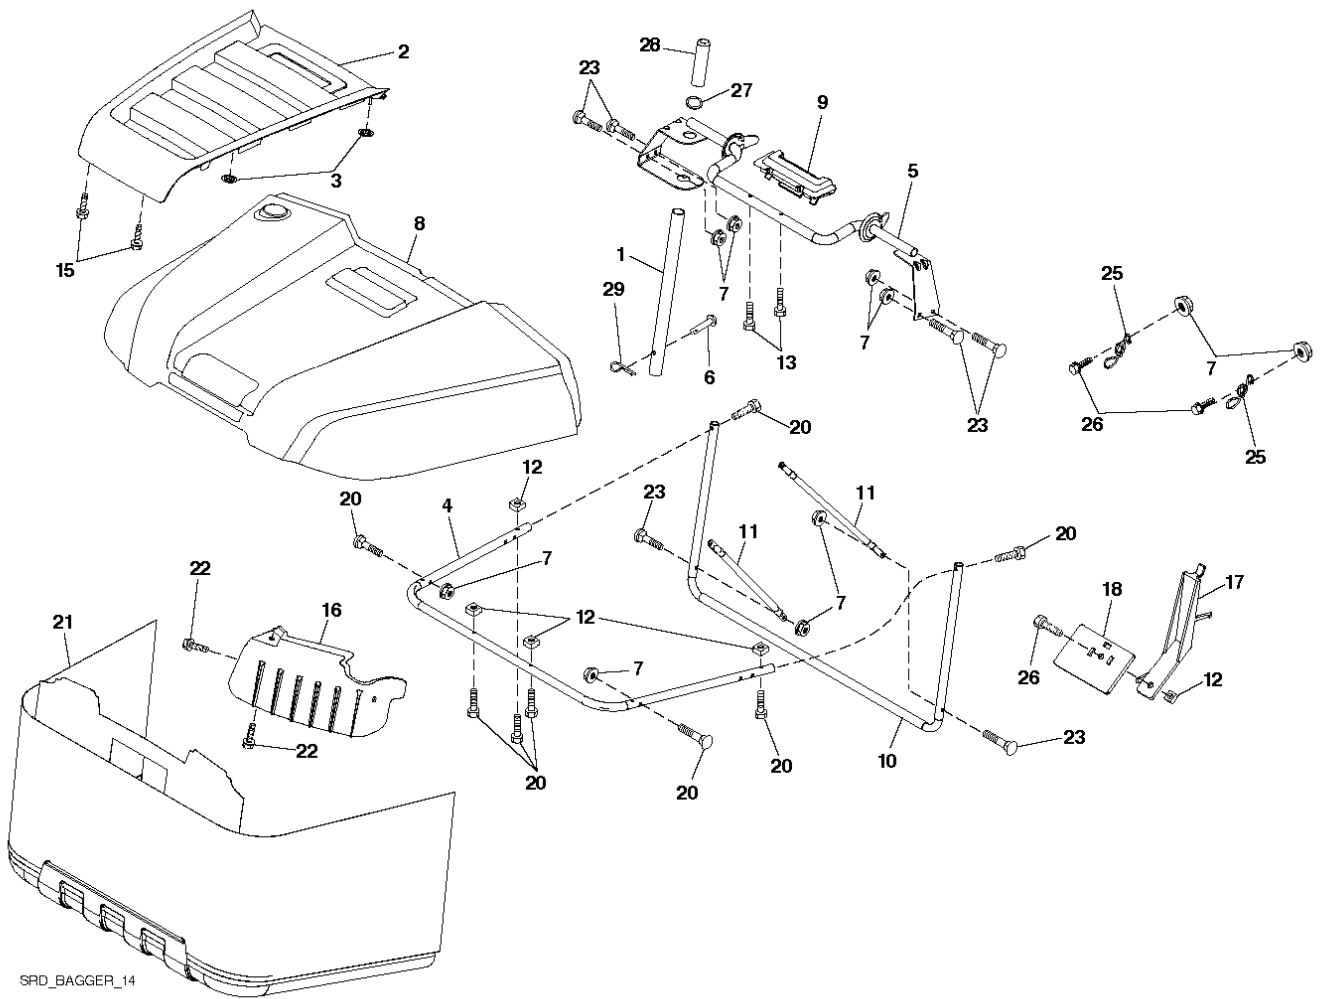

SRD_BAGGER_14

REF.	PART NO.	DESCRIPTION	REMARK	QTY.	KIT
1	532428610	TUBE		1	
2	532441358	BAGGER		1	
3	532413808	NUT		1	
4	532439612	TUBE		1	
5	532417632	FRAME		1	
6	532126875	RIVET		1	
7	873900400	NUT		1	
8	532441261	COVER		1	
9	532417629	INSERT		1	
10	532417190	FRAME		1	
11	532417188	SUPPORT		1	
12	532421793	NUT SQUARE		1	
13	532421780	SCREW		1	
15	532421801	SCREW		1	
16	532421566	DEFLECTOR		1	
17	532421749	LEVER		1	
18	532421750	BRACKET		1	
20	585368801	BOLT		1	
21	532429981	GRASSBAG		1	
22	532142432	SCREW		1	
23	872040410	BOLT		1	
25	532421614	SPRING		1	
26	817490412	SCREW		1	
27	532421262	GROMMET		1	
28	532165787	HANDLE		1	
29	532194208	PIN		1