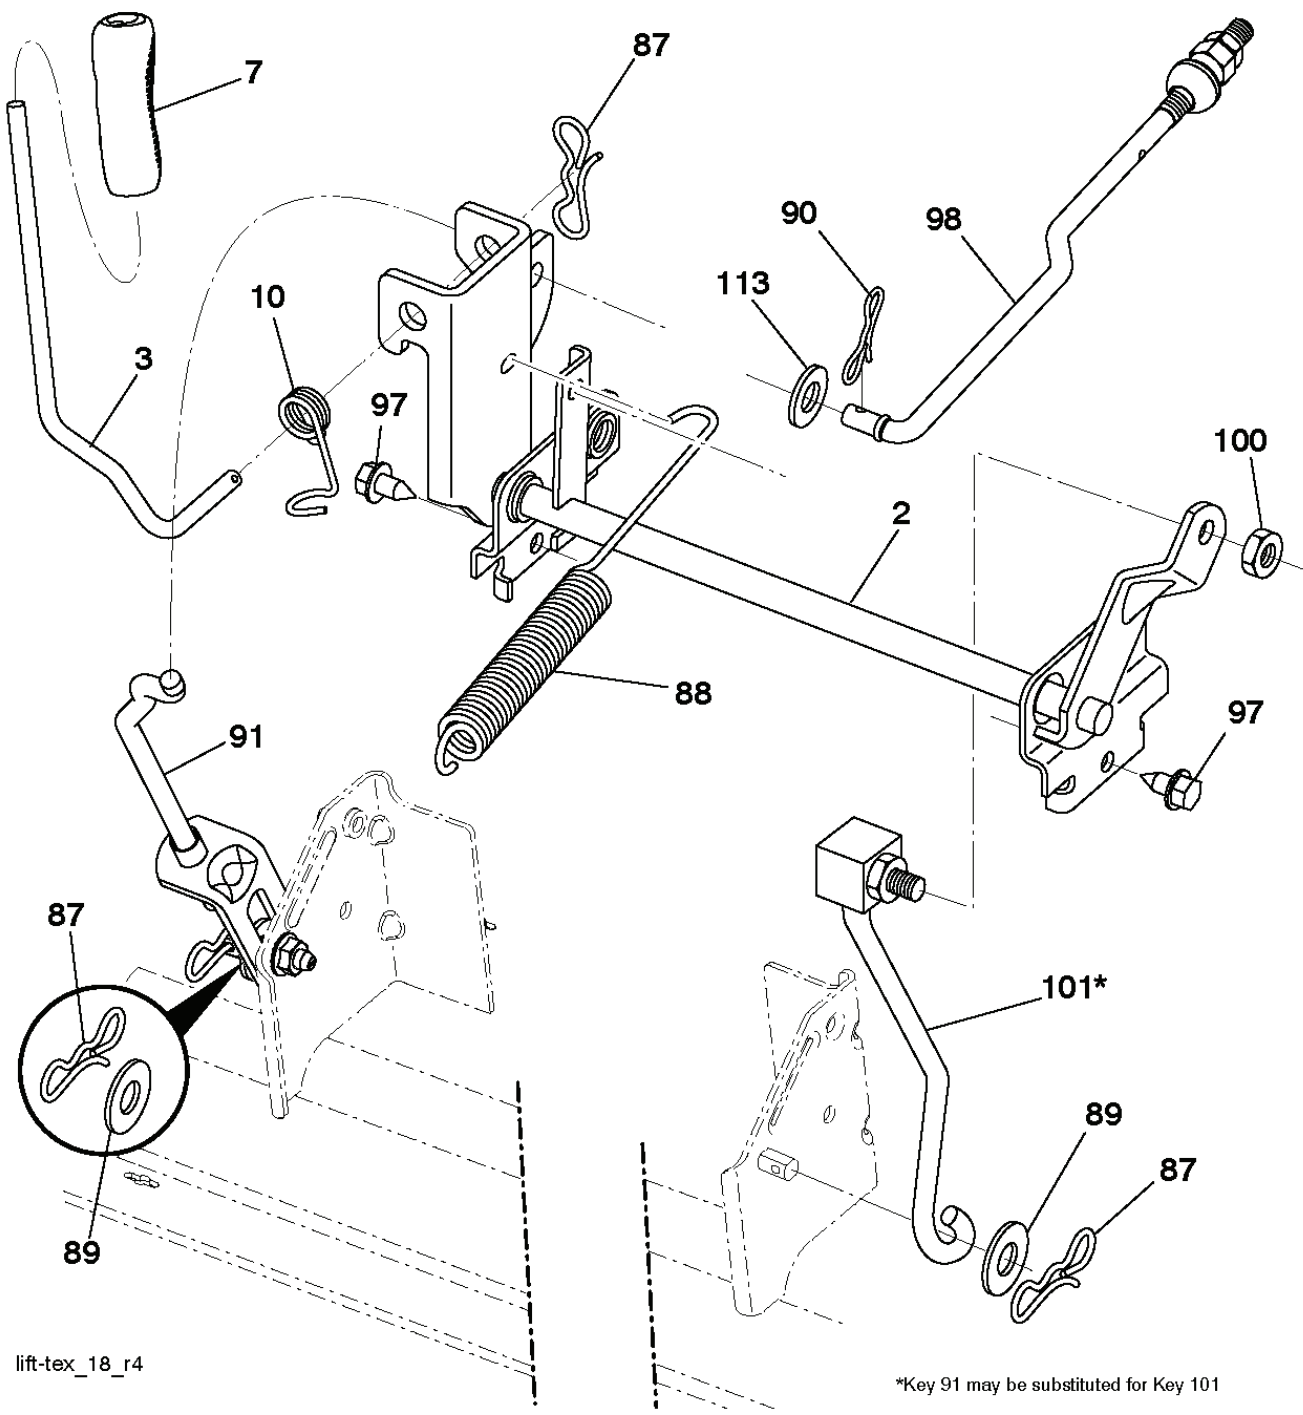

lift-tex_18_r4

*Key 91 may be substituted for Key 101

REF.	PART NO.	DESCRIPTION	REMARK	QTY.	KIT
2	532422027	SHAFT		1	
3	532195231	LEVER		1	
7	580962301	GRIP		1	
10	532196314	SPRING		1	
87	532194209	SPRING		1	
88	532410710	SPRING		1	
89	819191912	WASHER		1	
90	532194208	PIN		1	
91	532195181	LINK		1	
97	817000612	SCREW		1	
98	532195264	LINK		1	
100	873930600	NUT		1	
101	532407003	LINK		1	
113	819171912	WASHER		1