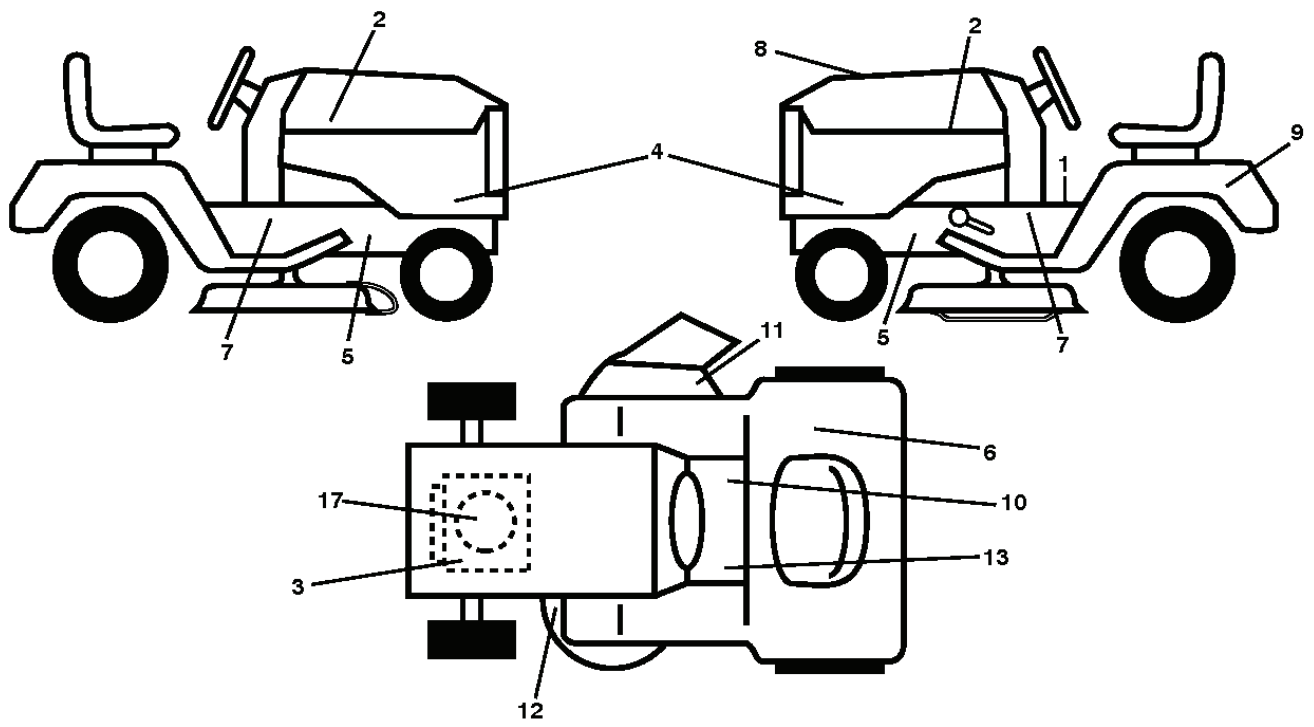

REF.	PART NO.	DESCRIPTION	REMARK	QTY.	KIT
1	532400389	LABEL		1	
2	581627301	DECAL		1	
3	532196841	DECAL		1	
4	532440095	DECAL		1	
5	532159736	DECAL		1	
6	532180432	DECAL		1	
7	532401146	DECAL		1	
8	532443241	DECAL		1	
9	532145005	DECAL		1	
10	532140837	DECAL		1	
11	532425113	DECAL		1	
12	532421543	DECAL		1	
13	532159737	DECAL		1	
17	532437410	DECAL		1	
--	532441409	PAD		1	
--	532441802	PAD		1