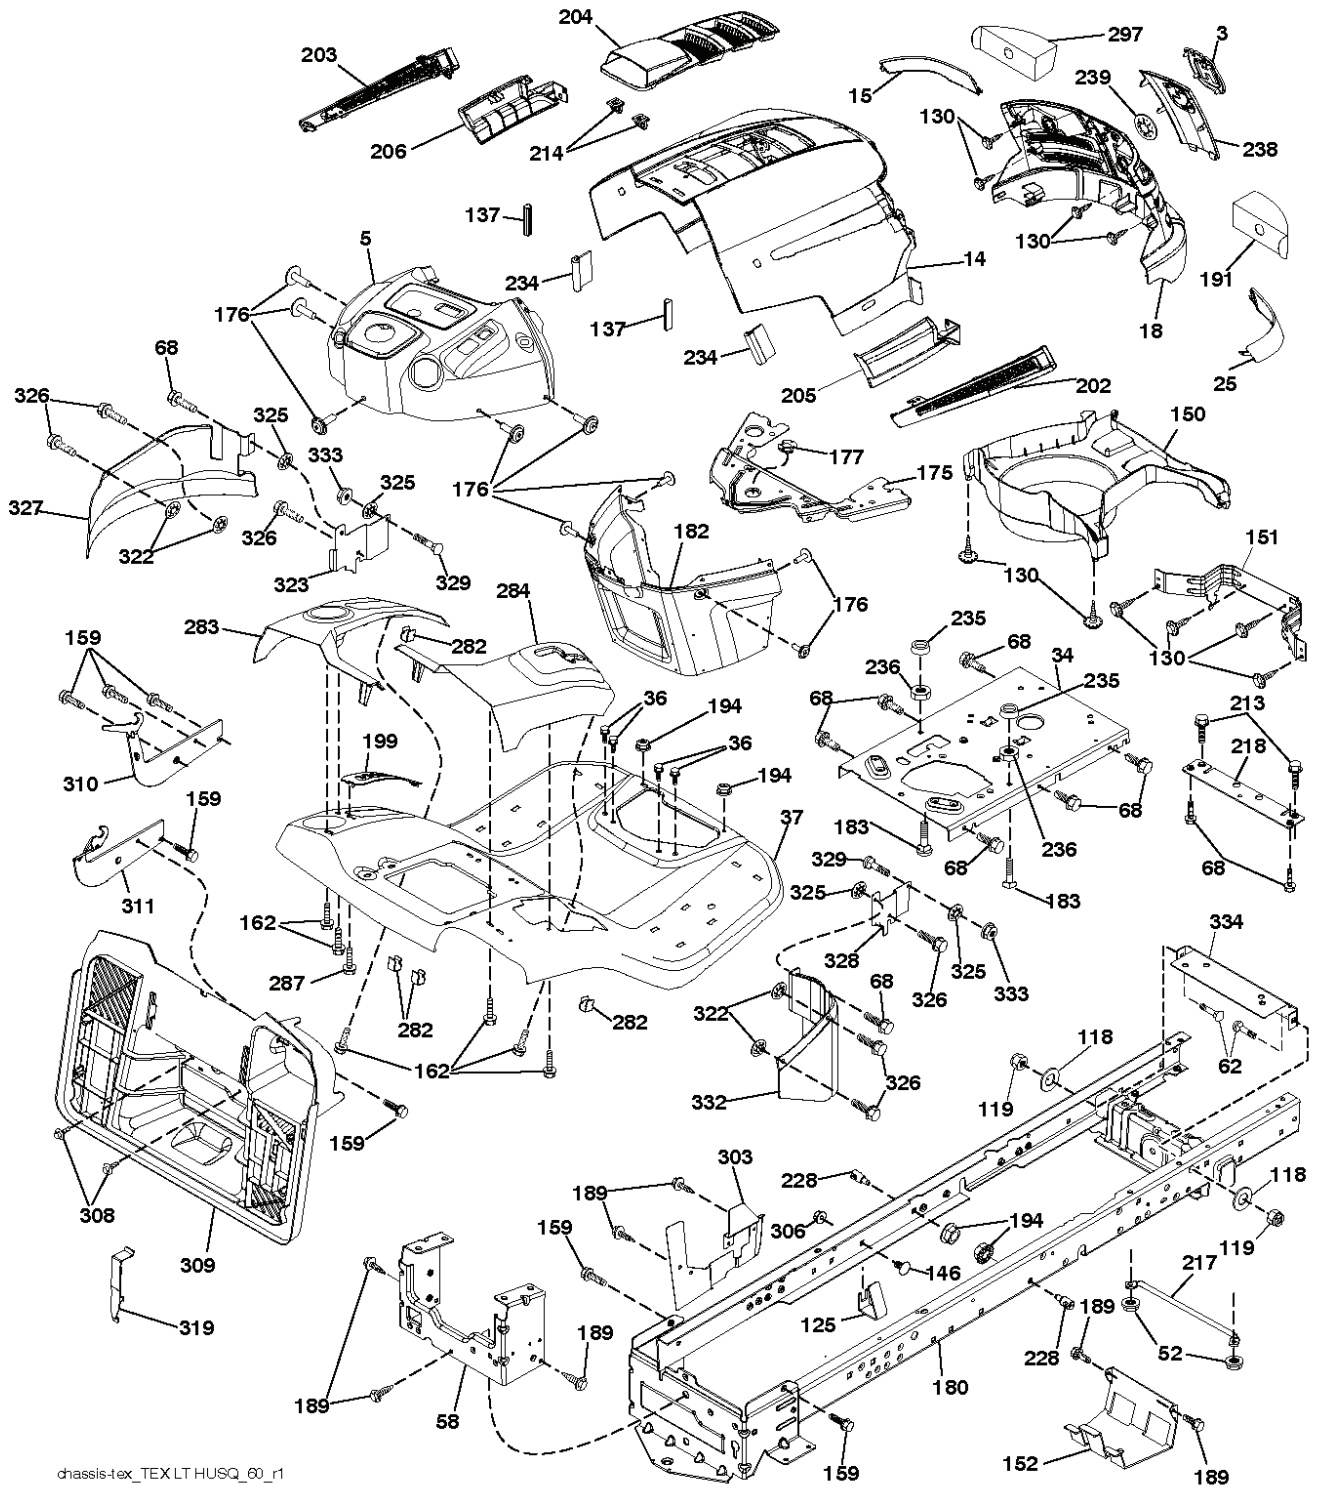

seat-tex_7A-vgt

REF.	PART NO.	DESCRIPTION	REMARK	QTY.	KIT
1	532439819	SEAT		1	
2	532180166	BRACKET		1	
3	532140675	STRAP		1	
6	873800600	NUT		1	
7	532124181	SPRING		1	
8	532171877	BOLT		1	
10	532196977	PLATE		1	
21	532171852	BOLT		1	
37	873800500	LOCK NUT		1	
40	532197661	HANDLE		1	
41	532198200	SPRING		1	
43	874760612	BOLT		1	
44	819133812	WASHER		1	

REF.	PART NO.	DESCRIPTION	REMARK	QTY.	KIT
1	532059192	CAP VALVE		1	
2	532065139	NIPPLE		1	
3	532425261	RIM	Front 6" x 3.25"	1	
4	532421652	TUBE	(Service Item Only)	1	
5	532123410	TIRE	Front 13" x 5.0"-6"	1	
6	532124957	FITTING	(Front Wheel Only)	1	
7	532124959	BEARING	(Front Wheel Only)	1	
8	532175039	HUB CAP		1	
9	532106230	TIRE	Rear 16" x 6.5"-8"	1	
10	532124926	HOSE	(Service Item Only)	1	
11	532425262	RIM	Rear 8" x 5.375"	1	
--	532144334	SEALING FOAM		1	