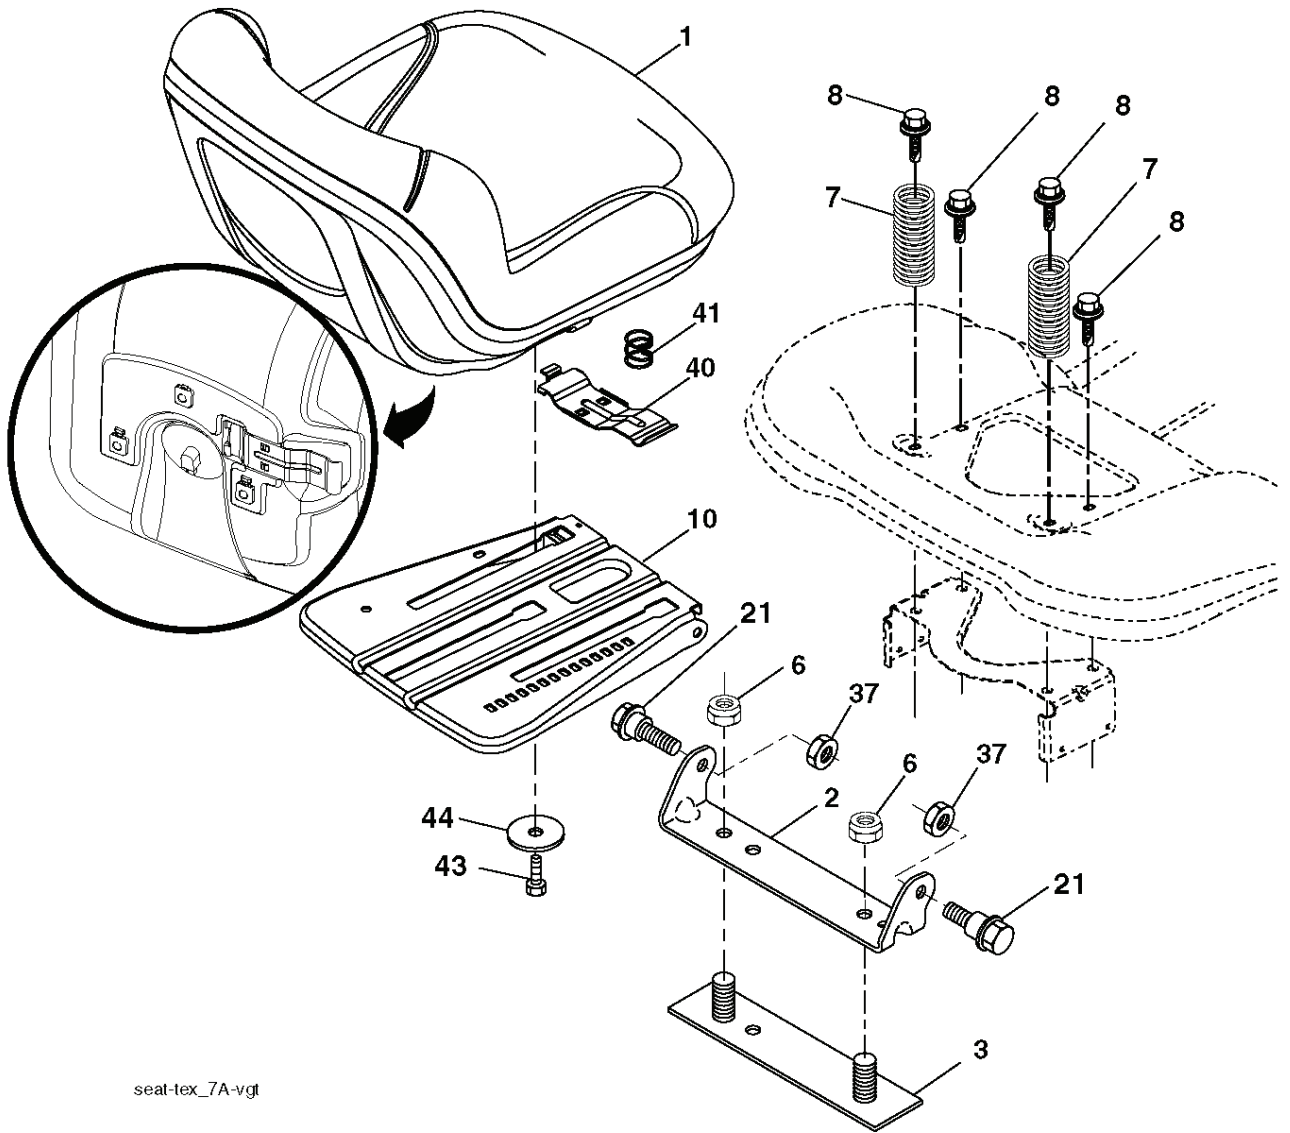

IGNITION SWITCH

POSITION	CIRCUIT	"MAKE"
OFF	M+G+A1	
RUN/OVERRIDE	B+A1	
RUN	B+A1	L+A2
START	B+S+A1	

CHASSIS HARNESS CONNECTOR (C1) (MATING SIDE)

DASH HARNESS CONNECTOR (C1) (MATING SIDE)

WIRING INSULATED CLIPS
 NOTE: IF WIRING INSULATED CLIPS WERE REMOVED FOR SERVICING OF UNIT, THEY SHOULD BE RE-INSTALLED TO PROPERLY SECURE YOUR WIRING.

NON-REMOVABLE CONNECTIONS

REMOVABLE CONNECTIONS

seat-tex_7A-vgt

REF.	PART NO.	DESCRIPTION	REMARK	QTY.	KIT
1	532439819	SEAT		1	
2	532180166	BRACKET		1	
3	532140675	STRAP		1	
6	873800600	NUT		1	
7	532124181	SPRING		1	
8	532171877	BOLT		1	
10	532196977	PLATE		1	
21	532171852	BOLT		1	
37	873800500	LOCK NUT		1	
40	532197661	HANDLE		1	
41	532198200	SPRING		1	
43	874760612	BOLT		1	
44	819133812	WASHER		1	