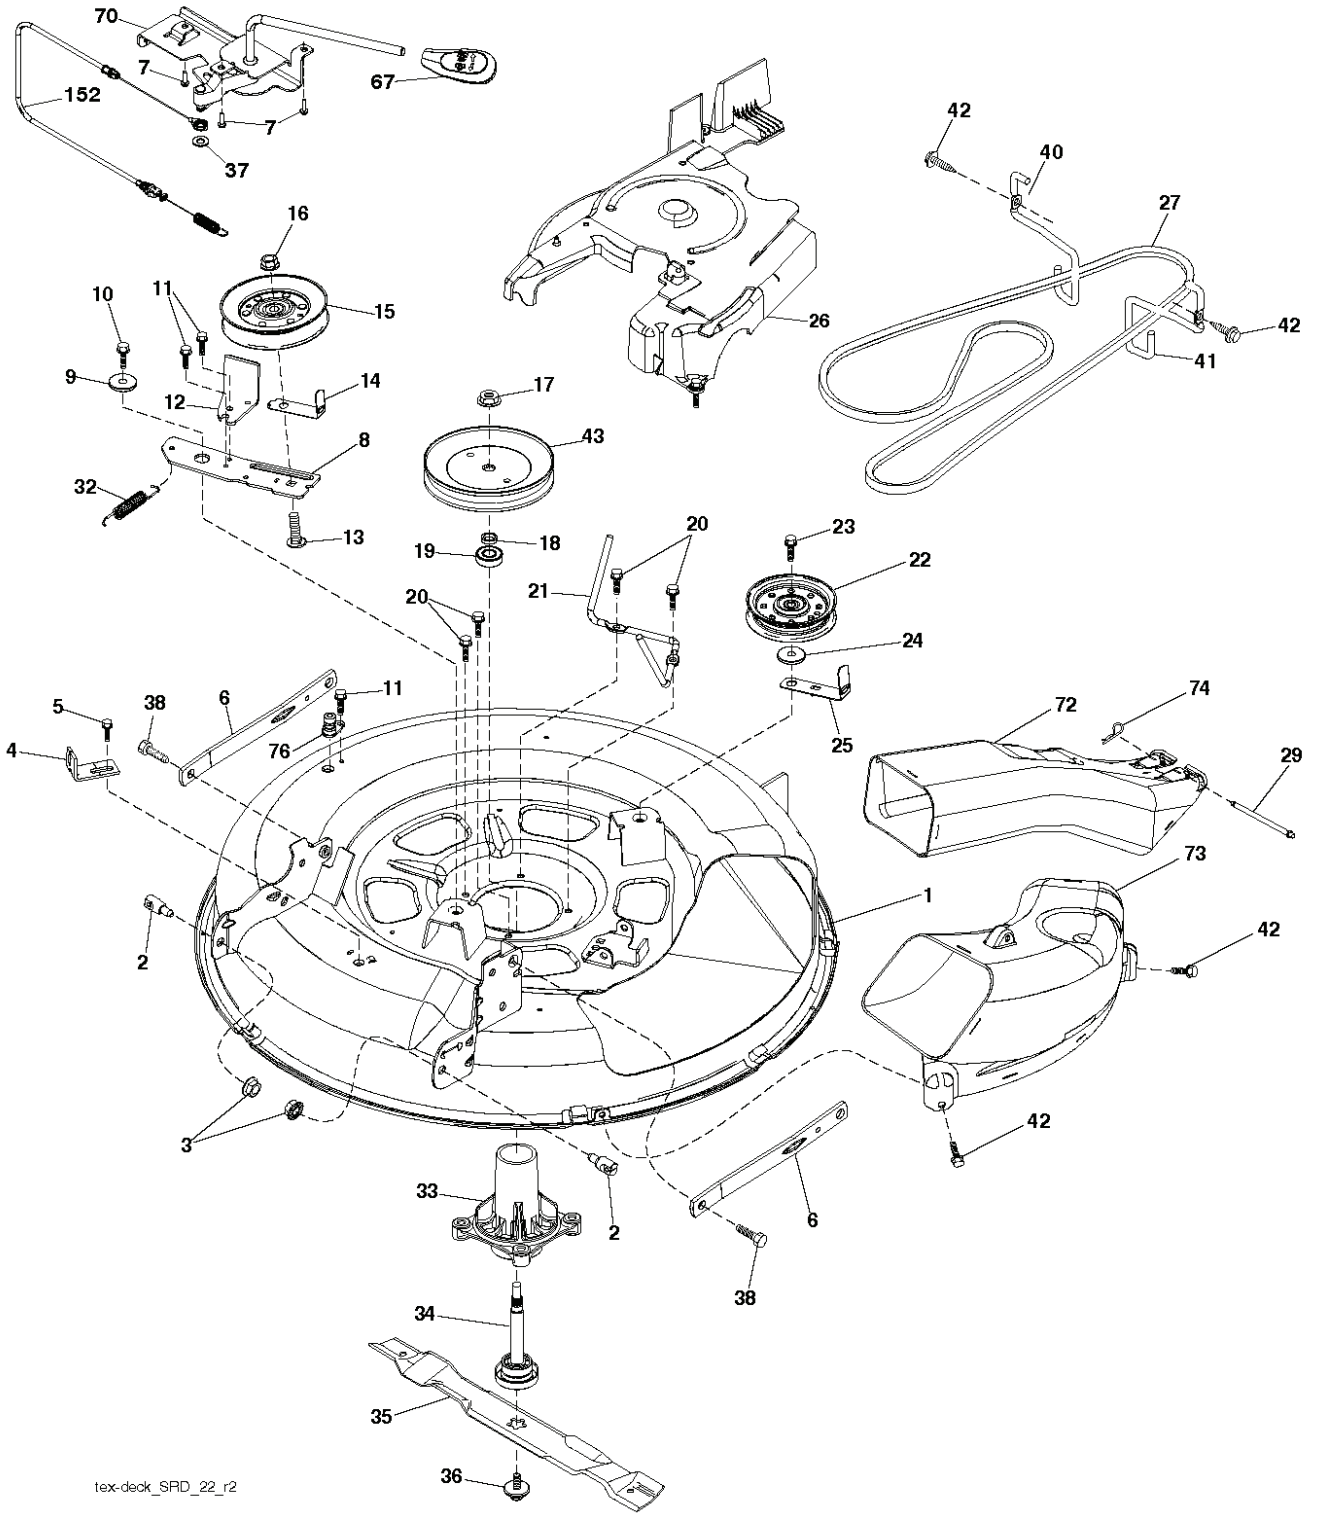

REF.	PART NO.	DESCRIPTION	REMARK	QTY.	KIT
1	532442048	CUTTING DECK		1	
2	532195161	STUD		1	
3	873900500	NUT		1	
4	532417645	BRACKET		1	
5	817000510	BOLT		1	
6	532418863	ARM		1	
7	532416358	SCREW		1	
8	532420252	ARM		1	
9	532199092	SPACER		1	
10	817000616	SCREW		1	
11	532137729	SCREW		1	
12	532199470	ARM		1	
13	872110612	BOLT		1	
14	532156085	BELT GUIDE		1	
15	532146763	PULLEY		1	
16	873900600	NUT		1	
17	532400234	NUT		1	
18	532187690	WASHER		1	
19	532110485	BEARING		1	
20	532173984	SCREW		1	
21	532416910	BELT GUARD		1	
22	532175820	PULLEY		1	
23	817490628	SCREW		1	
24	819132012	WASHER		1	
25	532420253	BELT GUARD		1	
26	532430313	COVER		1	
27	532419271	BELT		1	
29	532420895	HINGE PIN		1	
32	532401872	SPRING		1	
33	532187281	BEARING HOUSING		1	
34	532192872	SHAFT ASSY		1	
35	532419274	RIDE ON BLADE		1	
36	532193003	SCREW		1	
37	819131316	WASHER		1	
38	532196539	BOLT		1	
40	532419270	BELT GUARD		1	
41	532419265	BELT GUARD		1	
42	817000612	SCREW		1	
43	532416877	PULLEY		1	
67	532403012	HANDLE		1	
70	532401246	CLUTCH		1	
72	532417236	CHUTE		1	
73	532425274	CHUTE		1	
74	532124670	RETAINER RING		1	
76	532415598	HOSE COUPLING		1	
152	532435111	CABLE		1	
--	532192870	SPINDLE	Mandrel Assembly (Includes Housing, Shaft Assembly, And Bearing Only - Pulley/ Nut/Washer And Blade Bolt/ Washers Not Included)	1	
--	532440800	CUTTING DECK		1