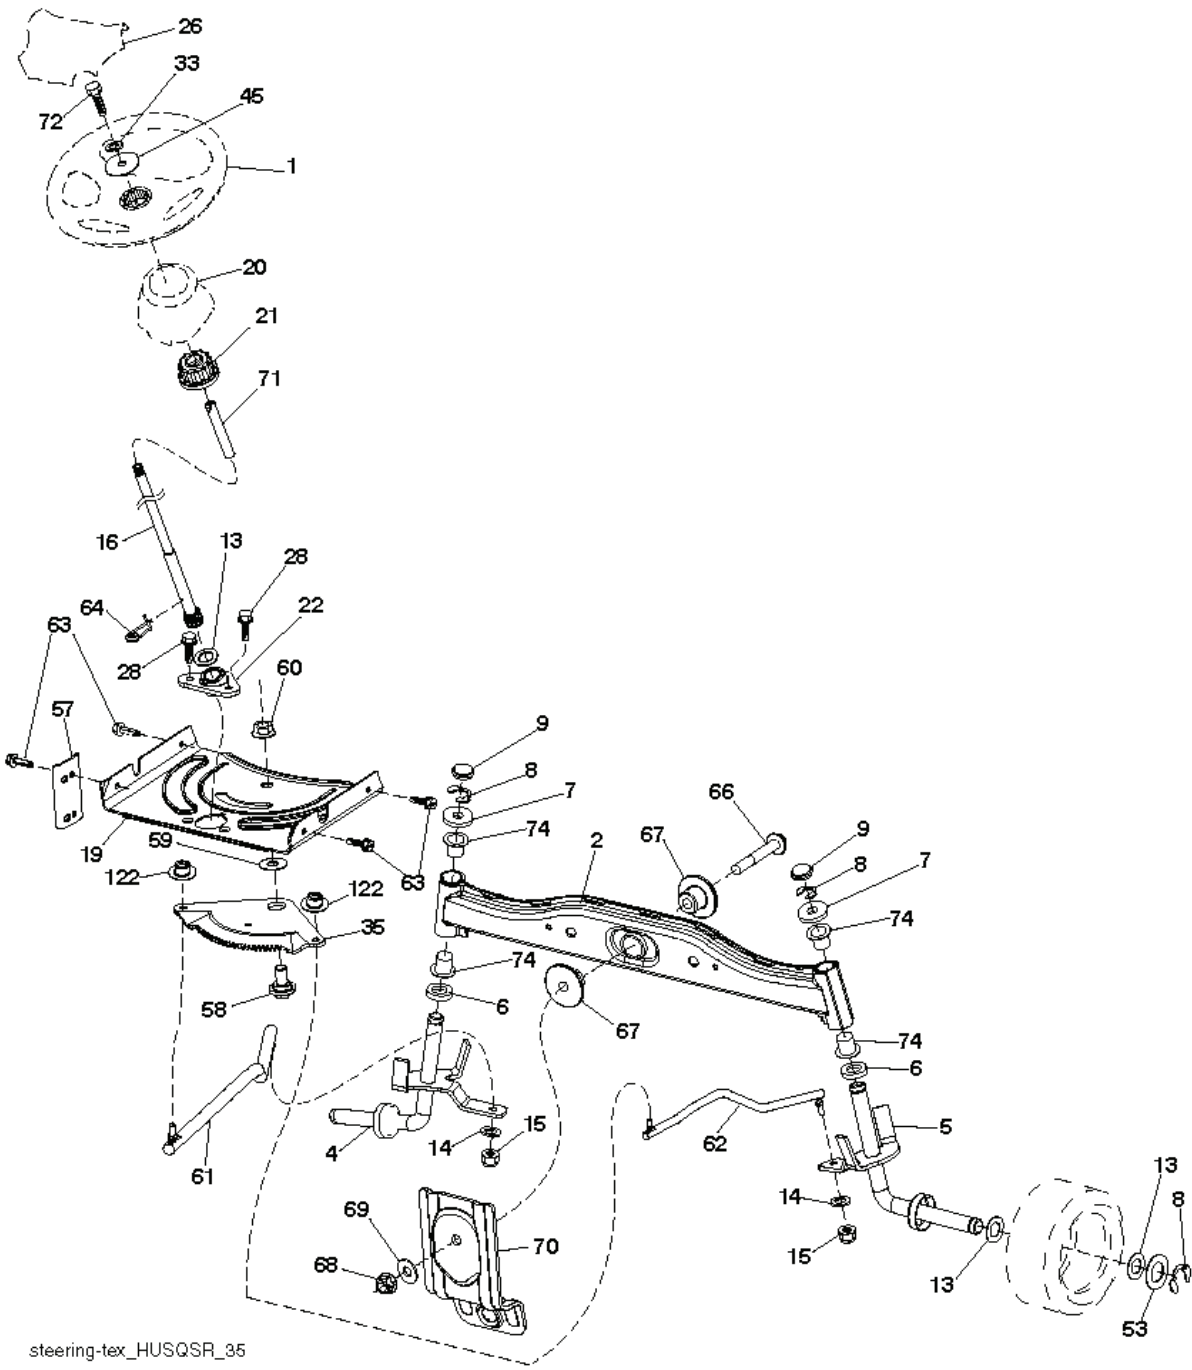

IGNITION SWITCH

POSITION	CIRCUIT	"MAKE"
OFF	M+G+A1	
RUN/OVERRIDE	B+A1	
RUN	B+A1	L+A2
START	B+S+A1	

CHASSIS HARNESS CONNECTOR (C1) (MATING SIDE)

DASH HARNESS CONNECTOR (C1) (MATING SIDE)

WIRING INSULATED CLIPS
 NOTE: IF WIRING INSULATED CLIPS WERE REMOVED FOR SERVICING OF UNIT, THEY SHOULD BE RE-INSTALLED TO PROPERLY SECURE YOUR WIRING.

NON-REMOVABLE CONNECTIONS

REMOVABLE CONNECTIONS

seat-tex_7A-vgt

REF.	PART NO.	DESCRIPTION	REMARK	QTY.	KIT
1	532439819	SEAT		1	
2	532180166	BRACKET		1	
3	532140675	STRAP		1	
6	873800600	NUT		1	
7	532124181	SPRING		1	
8	532171877	BOLT		1	
10	532196977	PLATE		1	
21	532171852	BOLT		1	
37	873800500	LOCK NUT		1	
40	532197661	HANDLE		1	
41	532198200	SPRING		1	
43	874760612	BOLT		1	
44	819133812	WASHER		1	