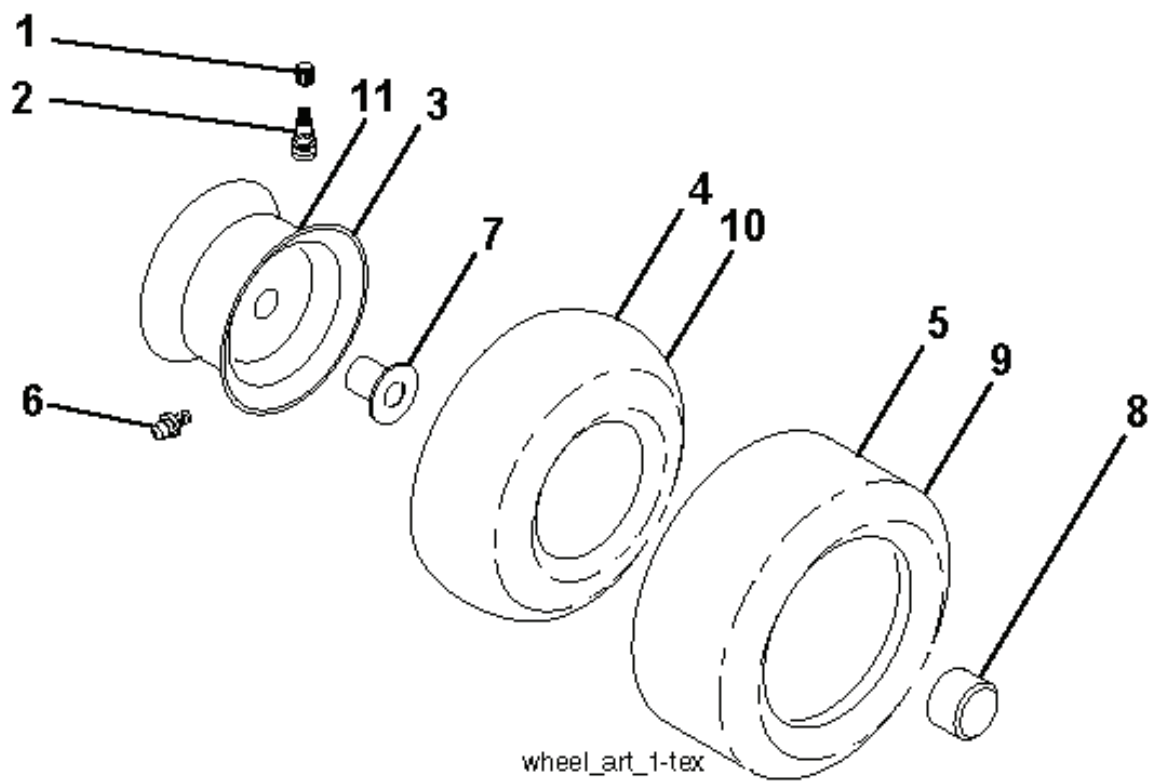

REF.	PART NO.	DESCRIPTION	REMARK	QTY.	KIT
1	532059192	CAP VALVE		1	
2	532065139	NIPPLE		1	
3	532425261	RIM	Front 6" x 3.25"	1	
4	532421652	TUBE	(Service Item Only)	1	
5	532123410	TIRE	Front 13" x 5.0"-6"	1	
6	532124957	FITTING	(Front Wheel Only)	1	
7	532124959	BEARING	(Front Wheel Only)	1	
8	532175039	HUB CAP		1	
9	532106230	TIRE	Rear 16" x 6.5"-8"	1	
10	532007154	HOSE	(Service Item Only)	1	
11	532425262	RIM	Rear 8" x 5.375"	1	
--	532144334	SEALING FOAM		1	
	PART NO.		REMARK		KIT