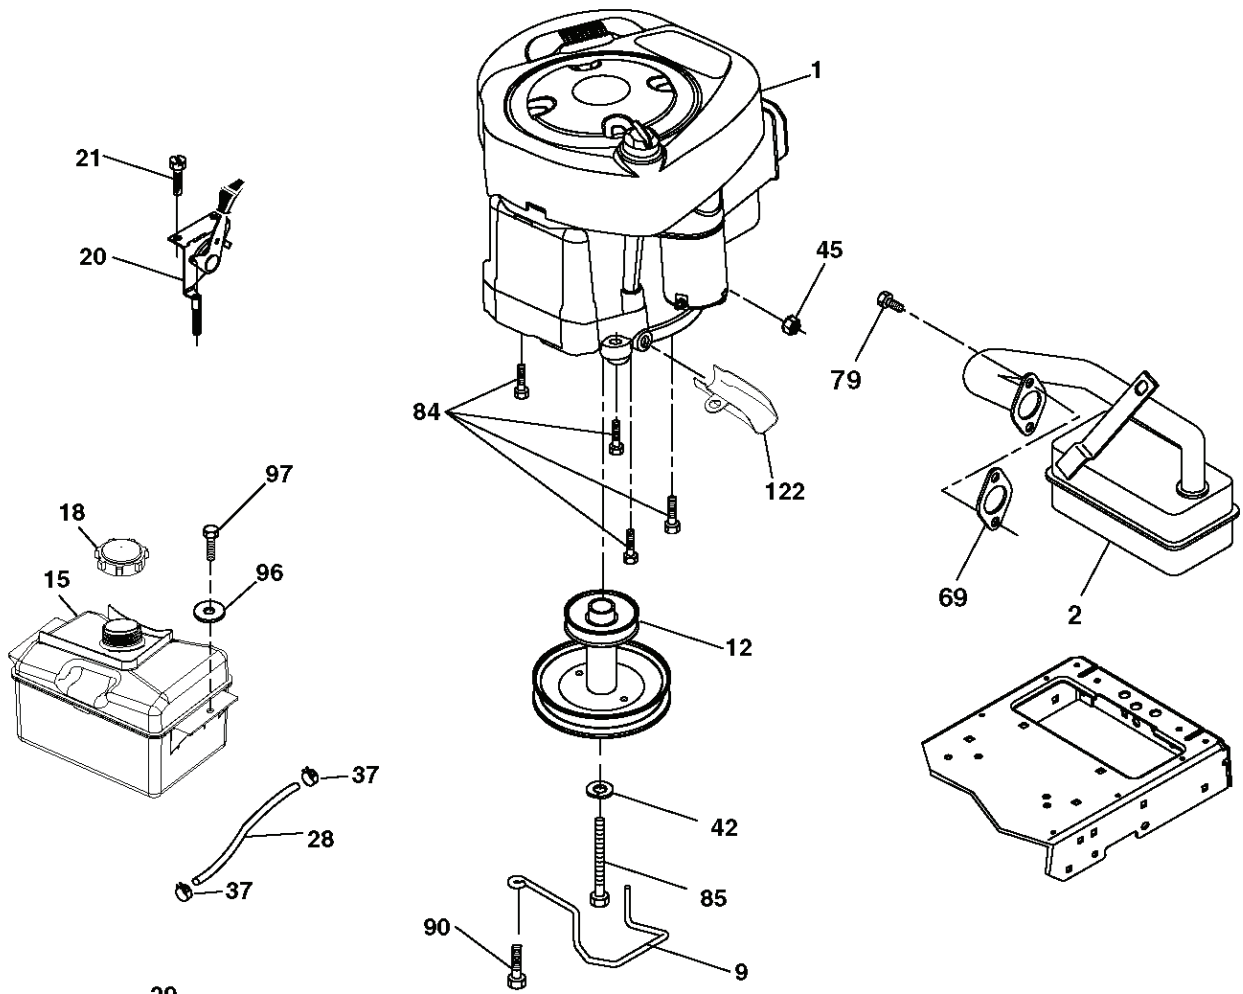

OPTIONAL EQUIPMENT
Spark Arrester

engine-tex_BS_36

REF.	PART NO.	DESCRIPTION	REMARK	QTY.	KIT
1	000000000	W/O DESCRIPTION	ENGINE B&S MODEL NO. 219807-3210-B1 (438615)	1	
2	532179758	MUFFLER		1	
9	532194319	BELT GUIDE		1	
12	532140186	PULLEY		1	
15	532407545	FUEL TANK		1	
18	532430220	FUEL CAP		1	
20	532183897	CONTROL		1	
21	532416358	SCREW		1	
28	532137040	HOSE		1	
29	532137180	SPARK ARRESTER KIT		1	
37	532123487	HOSE CLAMP		1	
42	810040700	WASHER		1	
45	873510400	NUT		1	
69	532165291	GASKET		1	
79	532192334	SCREW		1	
84	817060620	SCREW		1	
85	532173937	BOLT		1	
90	817000616	SCREW		1	
96	819091416	WASHER		1	
97	817670412	SCREW		1	
122	532421922	EXTENSION PIPE		1