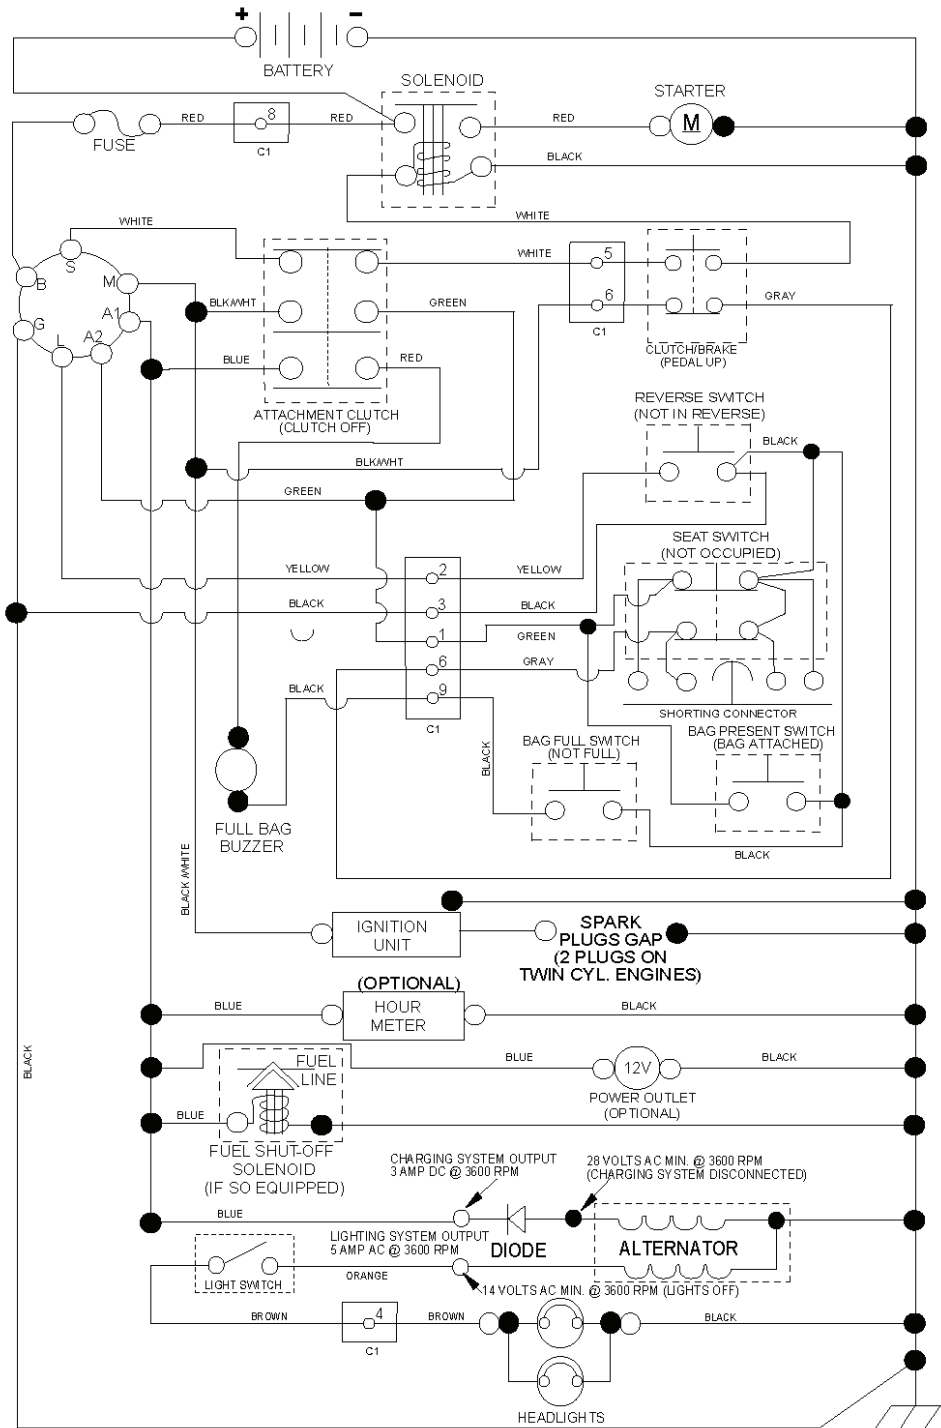

NOTE
YOUR TRACTOR IS EQUIPPED WITH A SPECIAL ALTERNATOR SYSTEM. THE LIGHTS ARE NOT CONNECTED TO THE BATTERY, BUT HAVE THEIR OWN ELECTRICAL SOURCE. BECAUSE OF THIS, THE BRIGHTNESS OF THE LIGHTS WILL CHANGE WITH ENGINE SPEED. AT IDLE THE LIGHTS WILL DIM. AS THE ENGINE SPEED IS INCREASED, THE LIGHTS WILL BECOME THEIR BRIGHTEST.