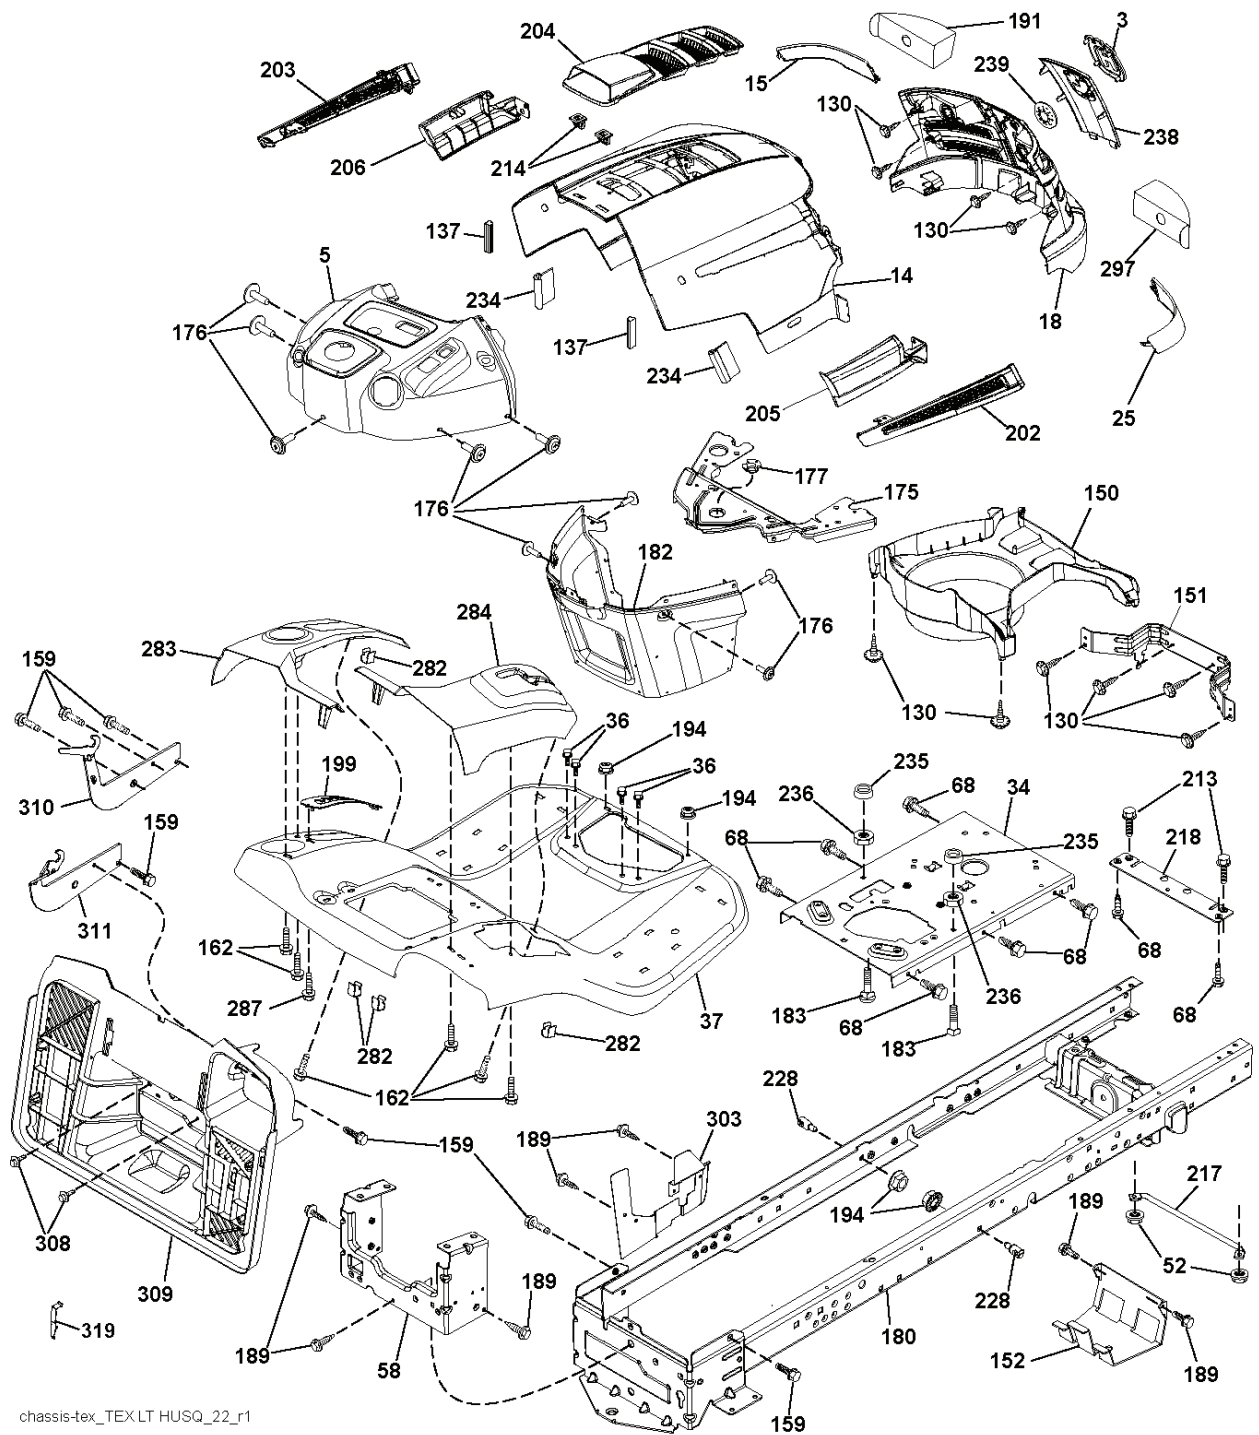

REF.	PART NO.	DESCRIPTION	REMARK	QTY.	KIT
3	532405012	LOGOTYPE		1	
5	532407592	PANEL		1	
14	532425983	HOOD		1	
15	532411079	LENS		1	
18	532406667	FRONT COVER		1	
25	532411078	LENS		1	
34	532196125	PLATE		1	
36	817060512	SCREW		1	
37	532425245	FENDER		1	
52	873680500	NUT		1	
58	532412280	PLATE		1	
68	817490508	SCREW		1	
130	532416358	SCREW		1	
137	532407590	DAMPING PIECE		1	
150	532406662	AIR DUCT		1	
151	532407807	BRACKET		1	
152	532199535	SHIELD		1	
159	817000612	SCREW		1	
162	532142432	SCREW		1	
175	532199472	PLATE		1	
176	532400776	SCREW		1	
177	532195228	BUSHING		1	
180	532414685	CHASSIS		1	
182	532407176	DASH		1	
183	874780520	BOLT		1	
189	817000512	SCREW		1	
191	532406665	INSERT		1	
194	873900500	NUT		1	
199	532418739	PLATE		1	
202	532411074	AIR CONDUCTOR		1	
203	532411075	AIR CONDUCTOR		1	
204	532411116	AIR CONDUCTOR		1	
205	532411076	FENDER		1	
206	532411077	FENDER		1	
213	874760512	BOLT		1	
214	532199145	CLIP		1	
217	532409167	ROD		1	
218	532196395	PLATE		1	
228	532195161	STUD		1	
234	532404742	DAMPING PIECE		1	
235	532406129	SPACER		1	
236	873930500	NUT		1	
238	532411119	FRONT COVER		1	
239	532404883	CLIP		1	
282	532414110	CLIP		1	
283	532425249	CONSOLE		1	
284	532425904	CONSOLE		1	
287	817600406	SCREW		1	
297	532416500	INSERT		1	
303	532425151	SHIELD		1	
308	532171877	BOLT		1	
309	532430246	BACKPLATE		1	
310	532417195	BRACKET		1	
311	532417196	BRACKET		1	
319	532174662	BRACKET		1	
---	532411115	PLUG		1