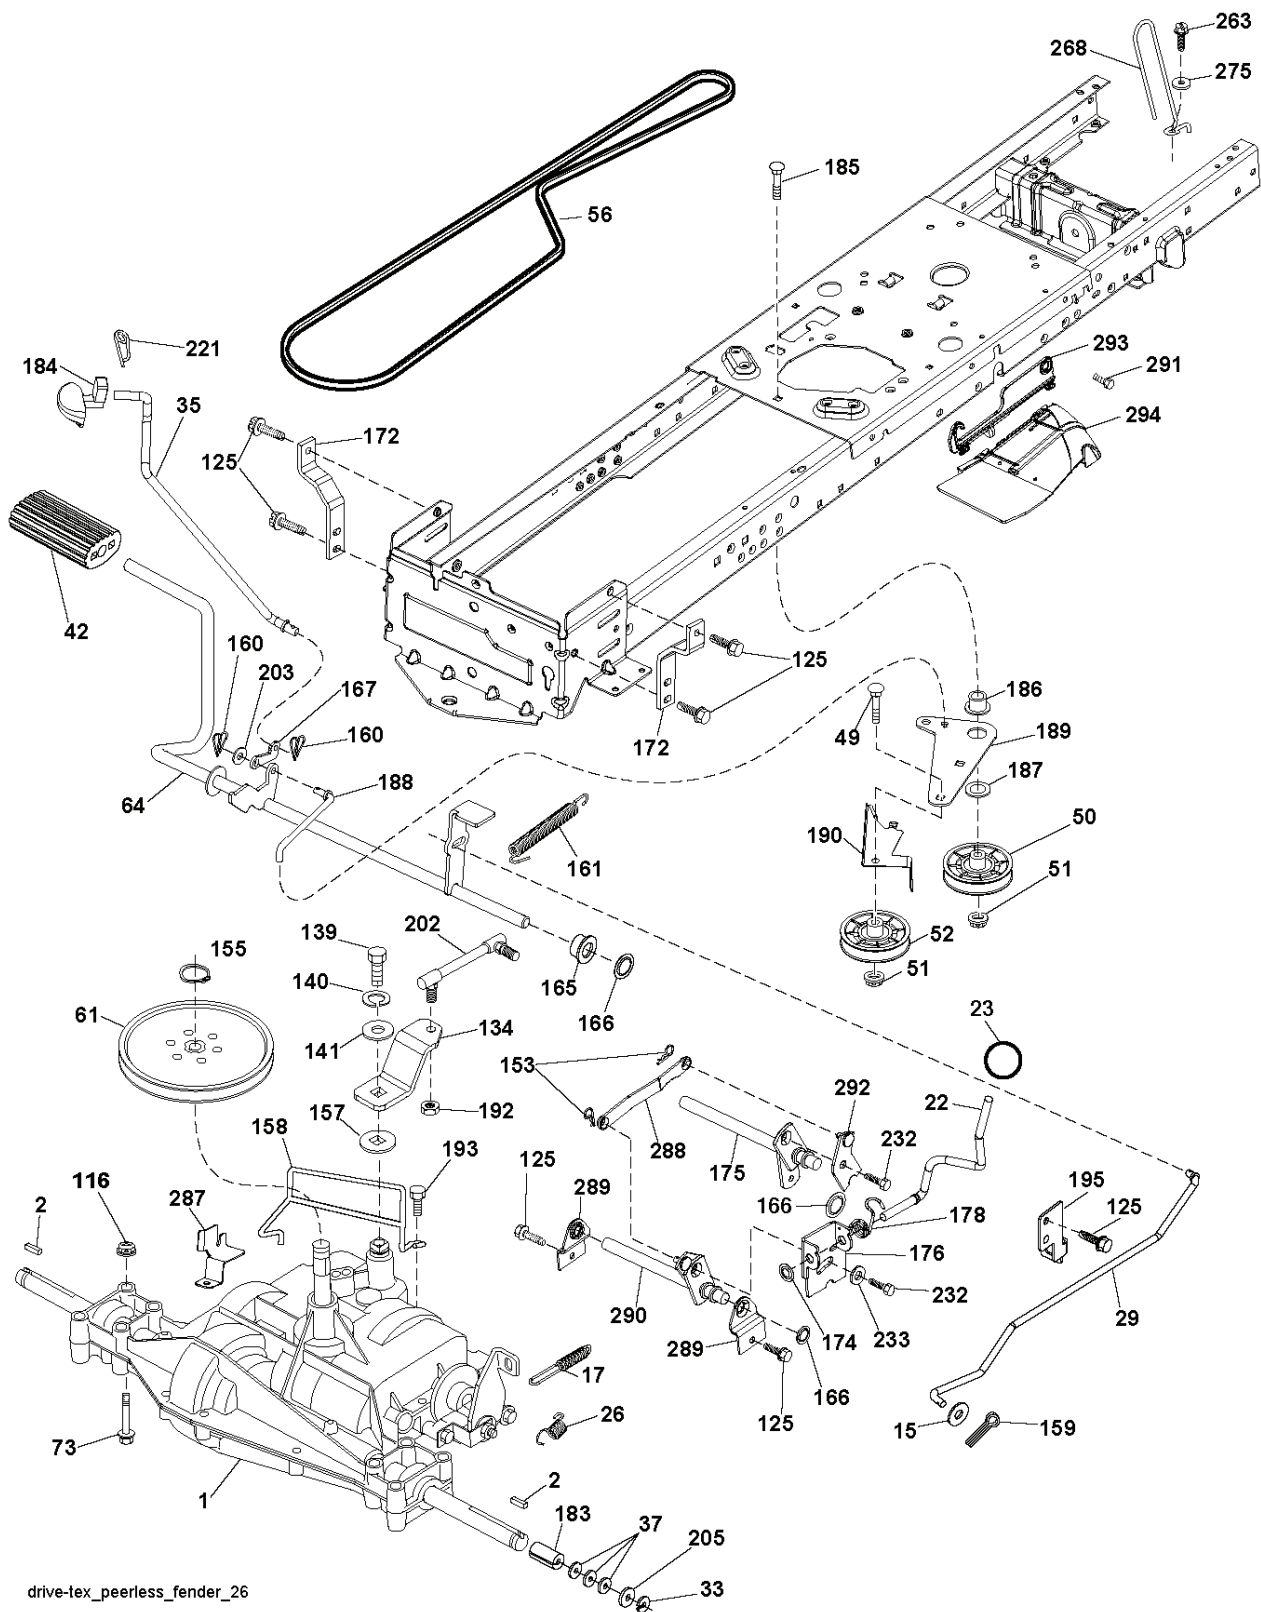

drive-tex_peerless_fender_26

REF.	PART NO.	DESCRIPTION	REMARK	QTY.	KIT
1	000000000	W/O DESCRIPTION	Transaxle, Peerless 206-565	1	
2	532123583	KEY		1	
15	819131316	WASHER		1	
17	532197297	SPRING		1	
22	532416614	ROD		1	
23	532121274	KNOB		1	
26	532197455	SPRING		1	
29	532197267	ROD		1	
33	812000001	RETAINER RING		1	
35	532401031	ROD		1	
37	532121749	WASHER		1	
42	532124872	PEDAL RUBBER		1	
49	872110614	BOLT		1	
50	532194327	PULLEY		1	
51	873900600	NUT		1	
52	532194326	PULLEY		1	
56	532138255	BELT		1	
61	532165999	PULLEY		1	
64	532196200	SHAFT		1	
73	874490544	SCREW		1	
116	873900500	NUT		1	
125	817000512	SCREW		1	
134	532197857	ROD		1	
139	874550412	BOLT		1	
140	810040400	WASHER		1	
141	819091210	WASHER		1	
153	532124788	RETAINER RING		1	
155	812000028	CLIP		1	
157	532105701	WASHER		1	
158	532194352	BELT GUIDE		1	
159	876020412	SPLIT PIN		1	
160	532169484	PIN		1	
161	532105709	SPRING		1	
165	532196212	BUSHING		1	
166	532197290	NUT		1	
167	532405257	LATCH		1	
172	532197657	STRAP		1	
174	532197289	NUT		1	
175	532197858	SHAFT		1	
176	532196214	ARM		1	
178	532196314	SPRING		1	
183	532137057	SPACER		1	
184	532409747	KNOB		1	
185	872110622	BOLT		1	
186	532194321	SPACER		1	
187	819133210	WASHER		1	
188	532194323	LINK		1	
189	532194317	PLATE		1	
190	532194318	BELT GUIDE		1	
192	532150360	NUT		1	
193	817060512	SCREW		1	
195	532197332	BRACKET		1	
202	532197859	LINK		1	
203	819111116	WASHER		1	
205	532121748	WASHER		1	
221	532403187	SPRING		1	
232	874780716	BOLT		1	
233	532405296	WASHER		1	
263	817000612	SCREW		1	
268	819131614	WASHER		1	
275	532182402	PROTECTOR		1	
287	532421648	KEEPER		1	
288	532416617	LINK ARM		1	
289	532417520	BRACKET		1	
290	532420014	SHAFT		1	
291	532170165	BOLT		1	
292	532419307	BRACKET		1	
293	532422548	HINGE		1	
294	532422549	PIVOT		1