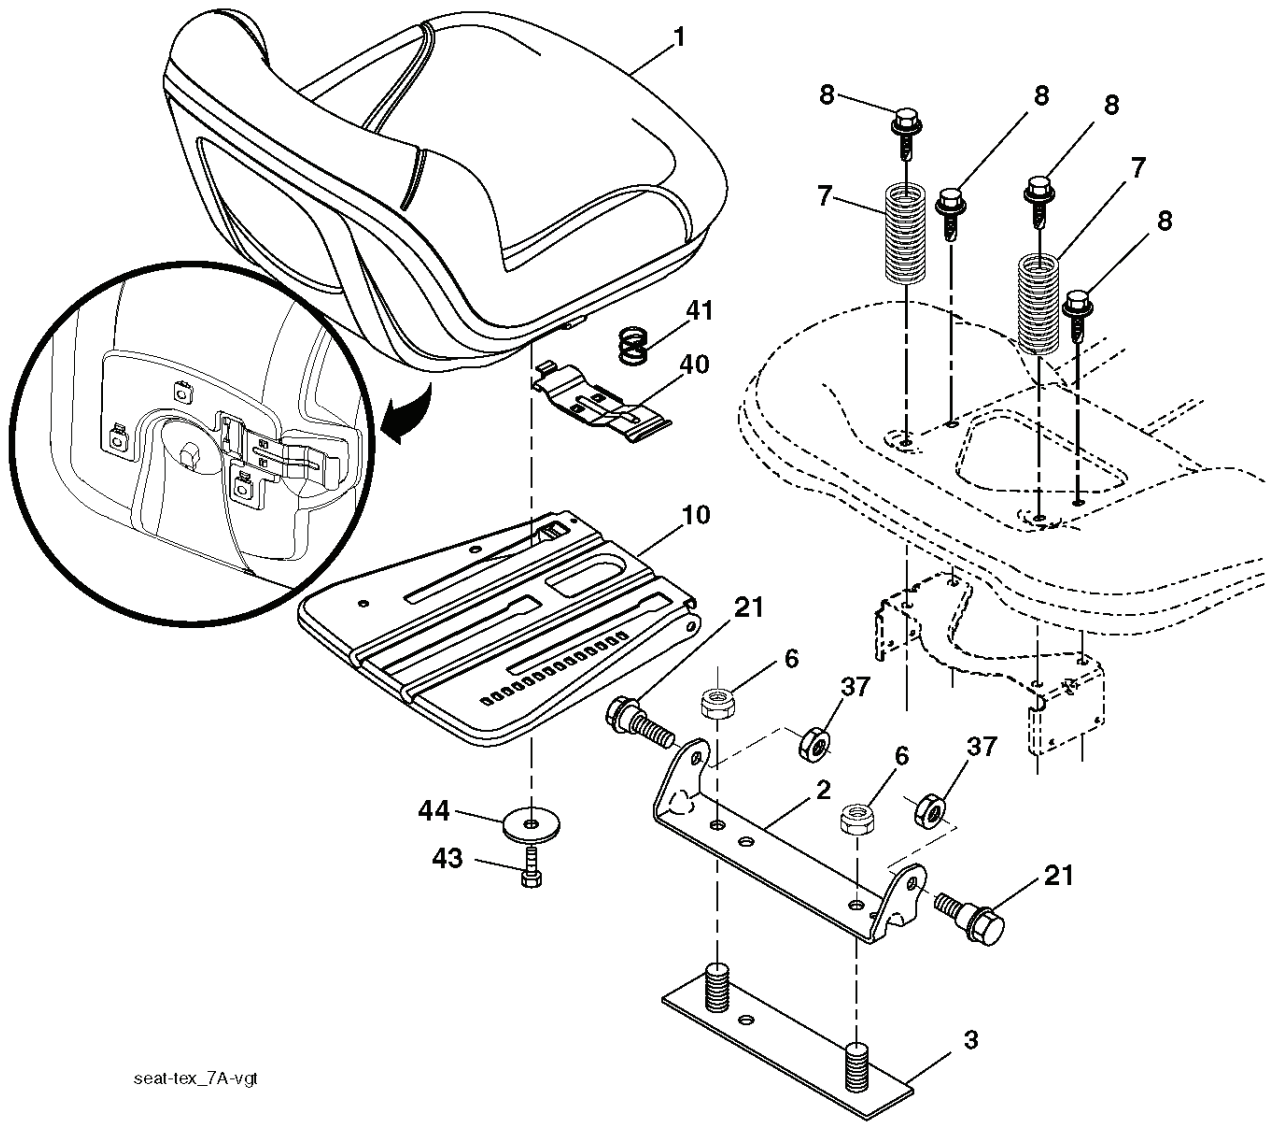

CT126, 96041008500, 2009-01

SPARE PARTS LIST

lift-tex_18

REF.	PART NO.	DESCRIPTION	REMARK	QTY.	KIT
2	532195223	SHAFT		1	
3	532195231	LEVER		1	
7	532411555	GRIP		1	
10	532196314	SPRING		1	
87	532194209	SPRING		1	
88	532410710	SPRING		1	
89	819191912	WASHER		1	
90	532194208	PIN		1	
91	532195181	LINK		1	
97	817000612	SCREW		1	
98	532195264	LINK		1	
100	873930600	NUT		1	
113	819171912	WASHER		1	

IGNITION SWITCH

POSITION	CIRCUIT	"MAKE"
OFF	M+G+A1	
RUN/OVERRIDE	B+A1	
RUN	B+A1	L+A2
START	B + S + A1	

CHASSIS HARNESS CONNECTOR (C1) (MATING SIDE)

DASH HARNESS CONNECTOR (C1) (MATING SIDE)

WIRING INSULATED CLIPS
 NOTE: IF WIRING INSULATED CLIPS WERE REMOVED FOR SERVICING OF UNIT, THEY SHOULD BE RE-INSTALLED TO PROPERLY SECURE YOUR WIRING.

●
 NON-REMOVABLE CONNECTIONS

○
 REMOVABLE CONNECTIONS

seat-tex_7A-vgt

REF.	PART NO.	DESCRIPTION	REMARK	QTY.	KIT
1	532197518	SEAT		1	
2	532180166	BRACKET		1	
3	532140675	STRAP		1	
6	873800600	NUT		1	
7	532124181	SPRING		1	
8	532171877	BOLT		1	
10	532196977	PLATE		1	
21	532171852	BOLT		1	
37	873800500	LOCK NUT		1	
40	532197661	HANDLE		1	
41	532198200	SPRING		1	
43	874760612	BOLT		1	
44	819133812	WASHER		1	