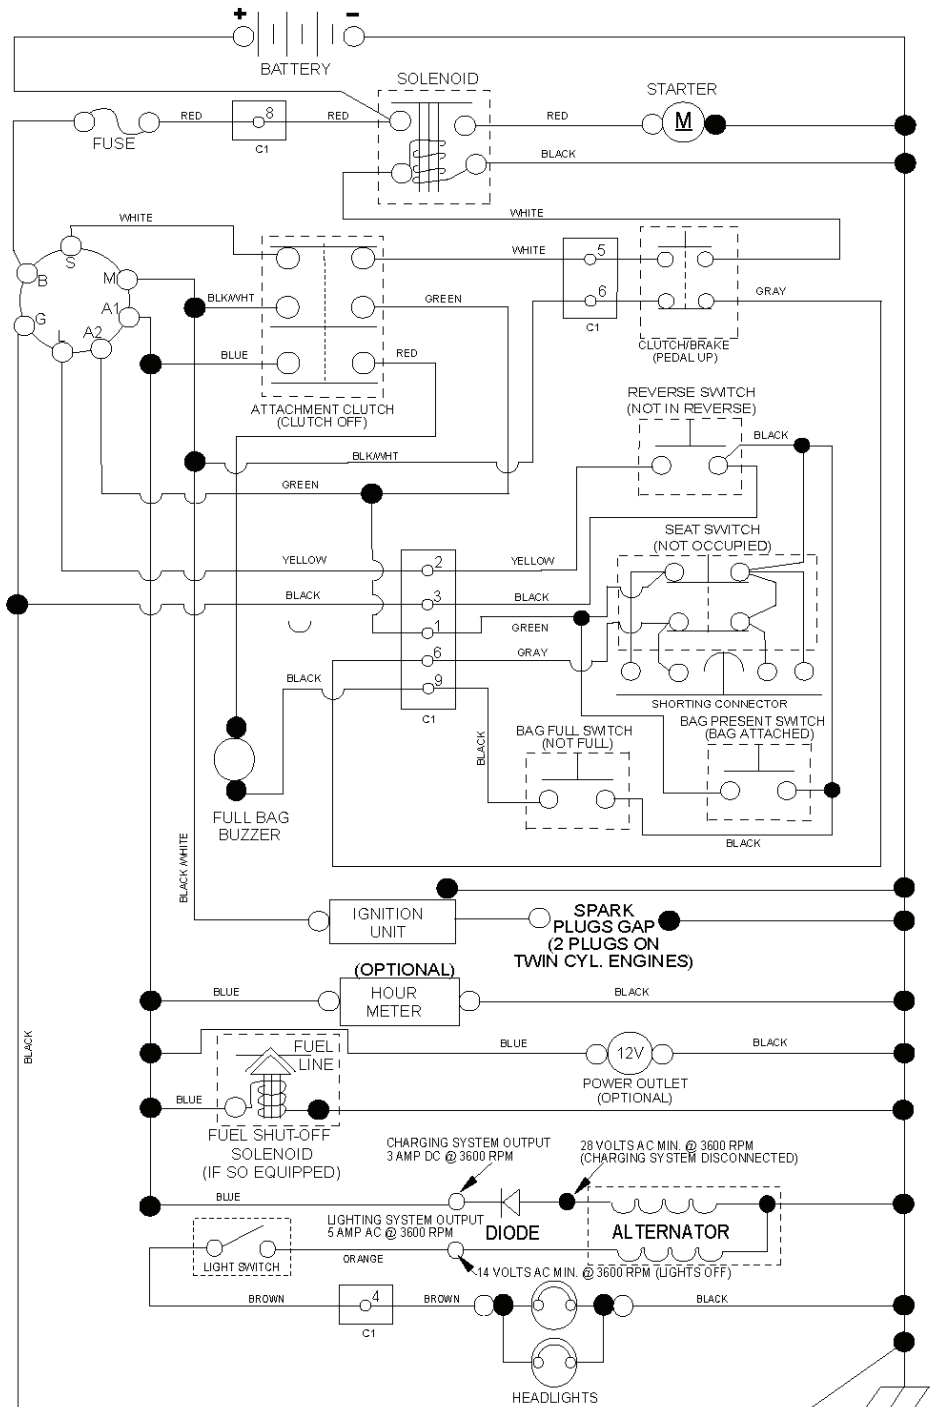

CT126, 96041008500, 2009-01

SPARE PARTS LIST

lift-tex_18

REF.	PART NO.	DESCRIPTION	REMARK	QTY.	KIT
2	532195223	SHAFT		1	
3	532195231	LEVER		1	
7	532411555	GRIP		1	
10	532196314	SPRING		1	
87	532194209	SPRING		1	
88	532410710	SPRING		1	
89	819191912	WASHER		1	
90	532194208	PIN		1	
91	532195181	LINK		1	
97	817000612	SCREW		1	
98	532195264	LINK		1	
100	873930600	NUT		1	
113	819171912	WASHER		1	

IGNITION SWITCH

POSITION	CIRCUIT	"MAKE"
OFF	M+G+A1	
RUN/OVERRIDE	B+A1	
RUN	B+A1	L+A2
START	B + S + A1	

CHASSIS HARNESS CONNECTOR (C1) (MATING SIDE)

DASH HARNESS CONNECTOR (C1) (MATING SIDE)

WIRING INSULATED CLIPS
 NOTE: IF WIRING INSULATED CLIPS WERE REMOVED FOR SERVICING OF UNIT, THEY SHOULD BE RE-INSTALLED TO PROPERLY SECURE YOUR WIRING.

●
 NON-REMOVABLE CONNECTIONS

○
 REMOVABLE CONNECTIONS

seat-tex_7A-vgt

REF.	PART NO.	DESCRIPTION	REMARK	QTY.	KIT
1	532197518	SEAT		1	
2	532180166	BRACKET		1	
3	532140675	STRAP		1	
6	873800600	NUT		1	
7	532124181	SPRING		1	
8	532171877	BOLT		1	
10	532196977	PLATE		1	
21	532171852	BOLT		1	
37	873800500	LOCK NUT		1	
40	532197661	HANDLE		1	
41	532198200	SPRING		1	
43	874760612	BOLT		1	
44	819133812	WASHER		1	

wheel_art_1-tex

REF.	PART NO.	DESCRIPTION	REMARK	QTY.	KIT
1	532059192	CAP VALVE		1	
2	532065139	NIPPLE		1	
3	532425261	RIM	Front (6" x 3.25")	1	
4	532421652	TUBE	Front (Service Item Only)	1	
5	532123410	TIRE	Front (13" x 5.0")	1	
6	532124957	FITTING	(Front Wheel Only)	1	
7	532124959	BEARING	(Front Wheel Only)	1	
8	532175039	HUB CAP		1	
9	532106230	TIRE	Rear (16" x 6.5")	1	
10	532124926	HOSE	Rear (Service Item Only)	1	
11	532425262	RIM	Rear (8" x 5.375")	1	
--	532144334	SEALING FOAM		1	