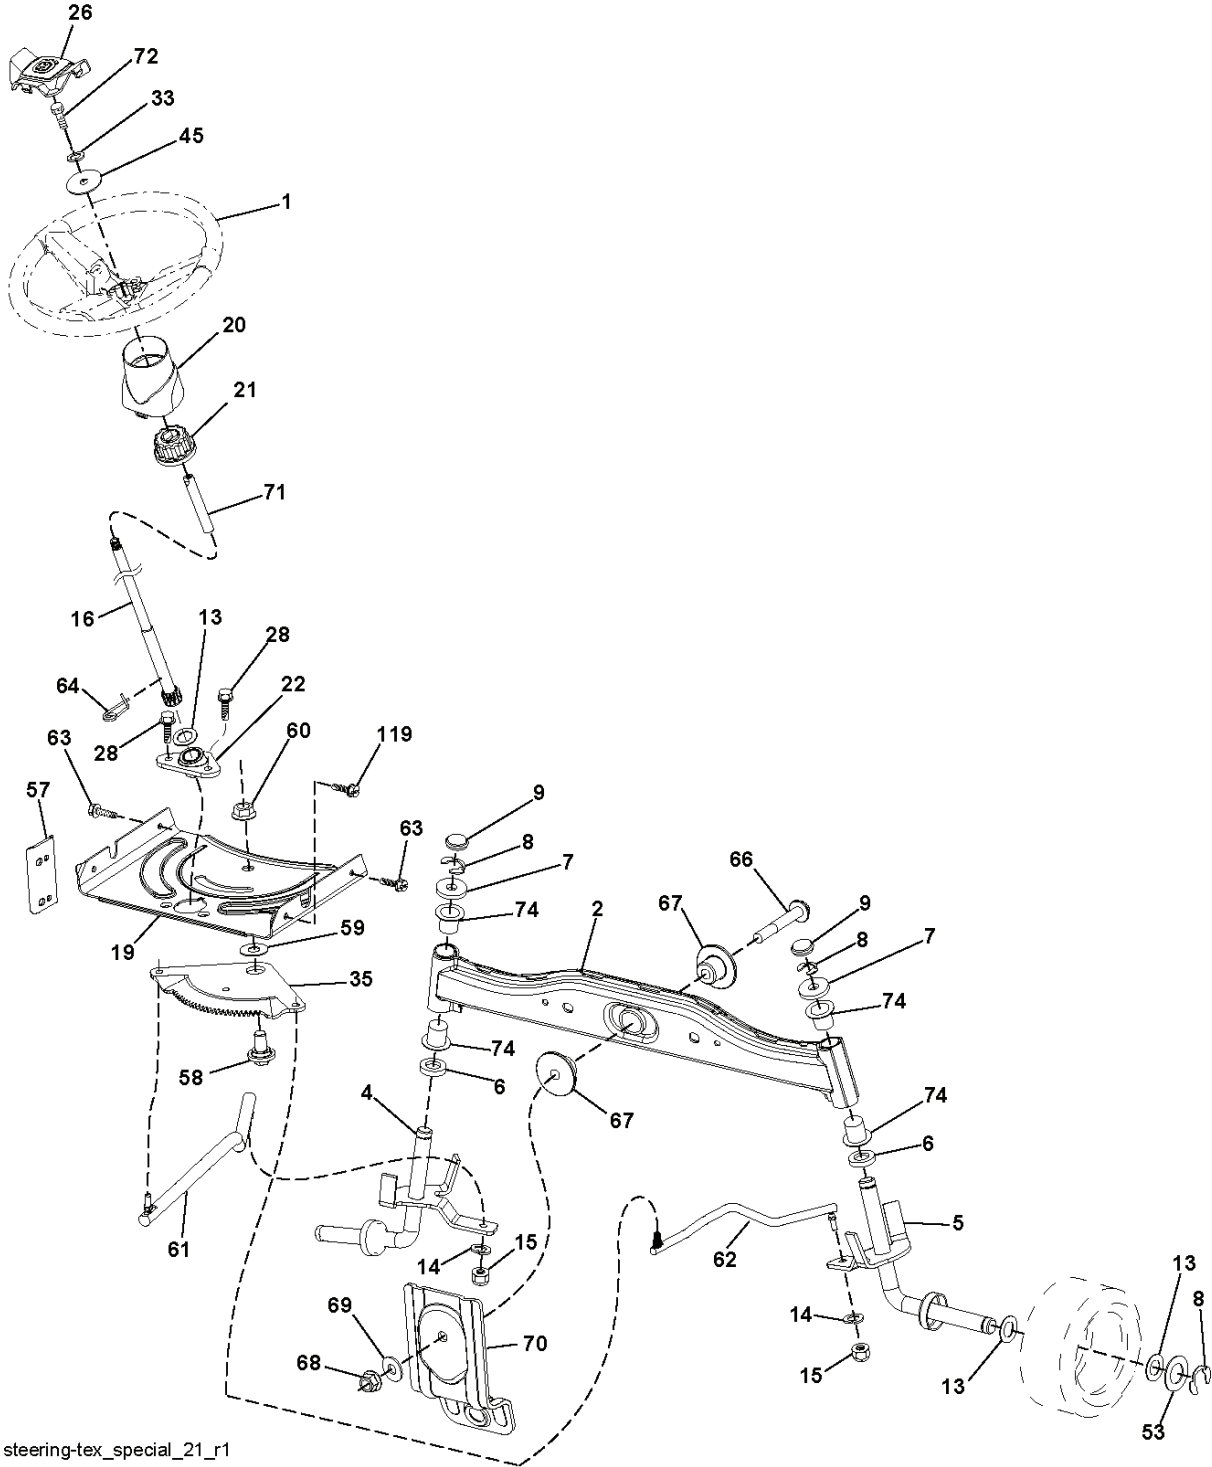

CT126, 96041008500, 2009-01

SPARE PARTS LIST

lift-tex_18

REF.	PART NO.	DESCRIPTION	REMARK	QTY.	KIT
2	532195223	SHAFT		1	
3	532195231	LEVER		1	
7	532411555	GRIP		1	
10	532196314	SPRING		1	
87	532194209	SPRING		1	
88	532410710	SPRING		1	
89	819191912	WASHER		1	
90	532194208	PIN		1	
91	532195181	LINK		1	
97	817000612	SCREW		1	
98	532195264	LINK		1	
100	873930600	NUT		1	
113	819171912	WASHER		1	

IGNITION SWITCH

POSITION	CIRCUIT	"MAKE"
OFF	M+G+A1	
RUN/OVERRIDE	B+A1	
RUN	B+A1	L+A2
START	B + S + A1	

CHASSIS HARNESS CONNECTOR (C1) (MATING SIDE)

DASH HARNESS CONNECTOR (C1) (MATING SIDE)

WIRING INSULATED CLIPS
 NOTE: IF WIRING INSULATED CLIPS WERE REMOVED FOR SERVICING OF UNIT, THEY SHOULD BE RE-INSTALLED TO PROPERLY SECURE YOUR WIRING.

●
 NON-REMOVABLE CONNECTIONS

○
 REMOVABLE CONNECTIONS

seat-tex_7A-vgt

REF.	PART NO.	DESCRIPTION	REMARK	QTY.	KIT
1	532197518	SEAT		1	
2	532180166	BRACKET		1	
3	532140675	STRAP		1	
6	873800600	NUT		1	
7	532124181	SPRING		1	
8	532171877	BOLT		1	
10	532196977	PLATE		1	
21	532171852	BOLT		1	
37	873800500	LOCK NUT		1	
40	532197661	HANDLE		1	
41	532198200	SPRING		1	
43	874760612	BOLT		1	
44	819133812	WASHER		1	

wheel_art_1-tex

REF.	PART NO.	DESCRIPTION	REMARK	QTY.	KIT
1	532059192	CAP VALVE		1	
2	532065139	NIPPLE		1	
3	532425261	RIM	Front (6" x 3.25")	1	
4	532421652	TUBE	Front (Service Item Only)	1	
5	532123410	TIRE	Front (13" x 5.0")	1	
6	532124957	FITTING	(Front Wheel Only)	1	
7	532124959	BEARING	(Front Wheel Only)	1	
8	532175039	HUB CAP		1	
9	532106230	TIRE	Rear (16" x 6.5")	1	
10	532124926	HOSE	Rear (Service Item Only)	1	
11	532425262	RIM	Rear (8" x 5.375")	1	
--	532144334	SEALING FOAM		1	