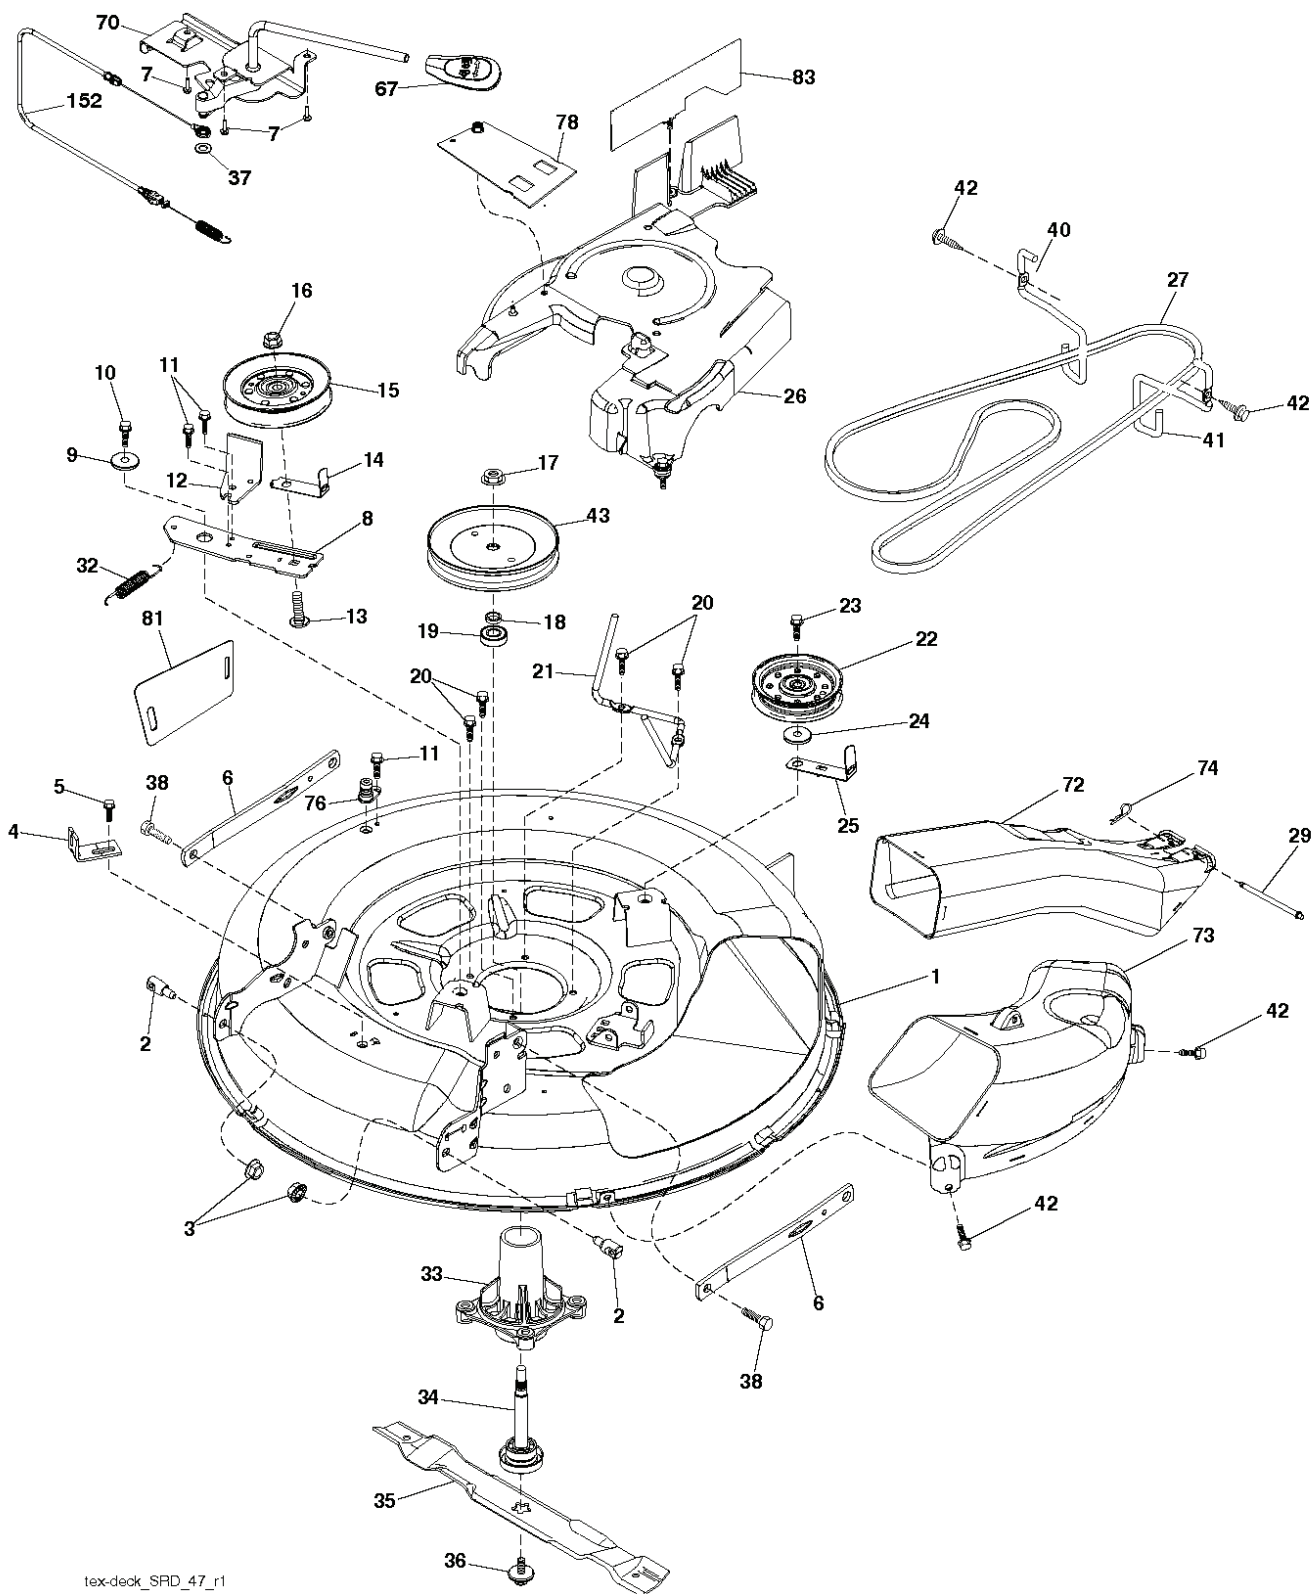

REF.	PART NO.	DESCRIPTION	REMARK	QTY.	KIT
1	532419272	CUTTING DECK		1	
2	532195161	STUD		1	
3	873900500	NUT		1	
4	532417645	BRACKET		1	
5	817000510	BOLT		1	
6	532418863	ARM		1	
7	532416358	SCREW		1	
8	532420252	ARM		1	
9	532199092	SPACER		1	
10	817000616	SCREW		1	
11	532137729	SCREW		1	
12	532199470	ARM		1	
13	872110612	BOLT		1	
14	532156085	BELT GUIDE		1	
15	532146763	PULLEY		1	
16	873900600	NUT		1	
17	532400234	NUT		1	
18	532187690	WASHER		1	
19	532110485	BEARING		1	
20	532173984	SCREW		1	
21	532416910	BELT GUARD		1	
22	532193198	PULLEY		1	
23	817490628	SCREW		1	
24	819132012	WASHER		1	
25	532420253	BELT GUARD		1	
26	532420255	COVER		1	
27	532419271	BELT		1	
29	532420895	HINGE PIN		1	
32	532401872	SPRING		1	
33	532187281	BEARING HOUSING		1	
34	532192872	SHAFT ASSY		1	
35	532419274	RIDE ON BLADE		1	
36	532193003	SCREW		1	
37	819131316	WASHER		1	
38	532196539	BOLT		1	
40	532419270	BELT GUARD		1	
41	532419265	BELT GUARD		1	
42	817000612	SCREW		1	
43	532416877	PULLEY		1	
67	532403012	HANDLE		1	
70	532401246	CLUTCH		1	
72	532417236	CHUTE		1	
73	532425274	CHUTE		1	
74	532124670	RETAINER RING		1	
76	532415598	HOSE COUPLING		1	
78	532422566	GUARD		1	
81	532425367	SHIELD		1	
83	532432467	SHIELD		1	
152	532408714	CABLE		1	
--	532416405	COUPLING		1	
--	532192870	SPINDLE	Mandrel Assembly (Includes Housing, Shaft Assembly, And Bearing Only - Pulley/ Nut/Washer And Blade Bolt/ Washers Not Included)	1	
--	532421606	CUTTING DECK		1