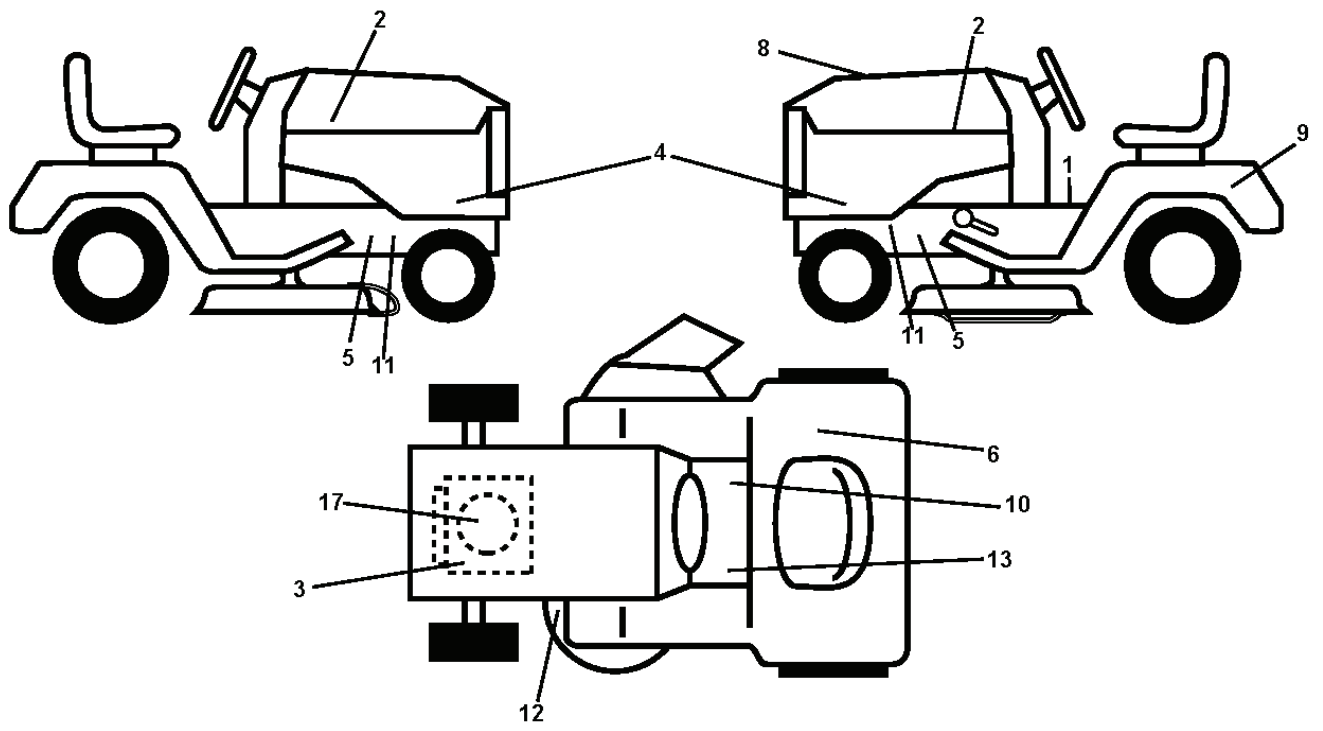

REF.	PART NO.	DESCRIPTION	REMARK	QTY.	KIT
1	532400389	LABEL		1	
2	532422012	DECAL		1	
3	532196841	DECAL		1	
4	532422585	DECAL		1	
5	532159736	DECAL		1	
6	532180432	DECAL		1	
8	532422597	DECAL		1	
9	532145005	DECAL		1	
10	532140837	DECAL		1	
11	532401146	DECAL		1	
12	532421543	DECAL		1	
13	532159737	DECAL		1	
17	532417927	DECAL		1	
--	532425258	PAD		1	
--	532425339	PAD		1	
--				1