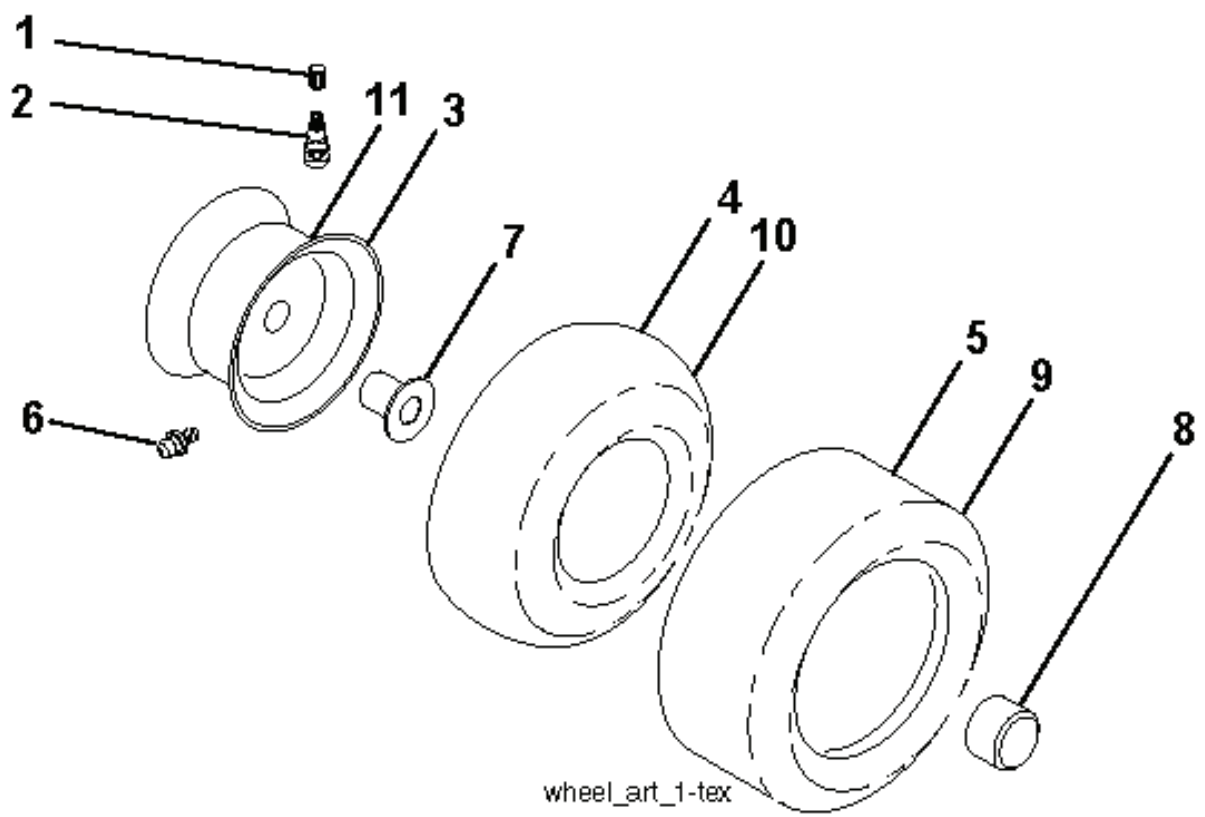

IGNITION SWITCH

POSITION	CIRCUIT	"MAKE"
OFF	M+G+A1	
RUN/OVERRIDE	B+A1	
RUN	B+A1	L+A2
START	B + S + A1	

CHASSIS HARNESS CONNECTOR (C1) (MATING SIDE)

DASH HARNESS CONNECTOR (C1) (MATING SIDE)

WIRING INSULATED CLIPS
 NOTE: IF WIRING INSULATED CLIPS WERE REMOVED FOR SERVICING OF UNIT, THEY SHOULD BE RE-INSTALLED TO PROPERLY SECURE YOUR WIRING.

●
 NON-REMOVABLE CONNECTIONS

○
 REMOVABLE CONNECTIONS

seat-tex_7A-vgt

REF.	PART NO.	DESCRIPTION	REMARK	QTY.	KIT
1	532197518	SEAT		1	
2	532180166	BRACKET		1	
3	532140675	STRAP		1	
6	873800600	NUT		1	
7	532124181	SPRING		1	
8	532171877	BOLT		1	
10	532196977	PLATE		1	
21	532171852	BOLT		1	
37	873800500	LOCK NUT		1	
40	532197661	HANDLE		1	
41	532198200	SPRING		1	
43	874760612	BOLT		1	
44	819133812	WASHER		1	

wheel_art_1-tex

REF.	PART NO.	DESCRIPTION	REMARK	QTY.	KIT
1	532059192	CAP VALVE		1	
2	532065139	NIPPLE		1	
3	532425261	RIM	Front (6" x 3.25")	1	
4	532421652	TUBE	Front (Service Item Only)	1	
5	532123410	TIRE	Front (13" x 5.0")	1	
6	532124957	FITTING	(Front Wheel Only)	1	
7	532124959	BEARING	(Front Wheel Only)	1	
8	532175039	HUB CAP		1	
9	532106230	TIRE	Rear (16" x 6.5")	1	
10	532124926	HOSE	Rear (Service Item Only)	1	
11	532425262	RIM	Rear (8" x 5.375")	1	
--	532144334	SEALING FOAM		1	