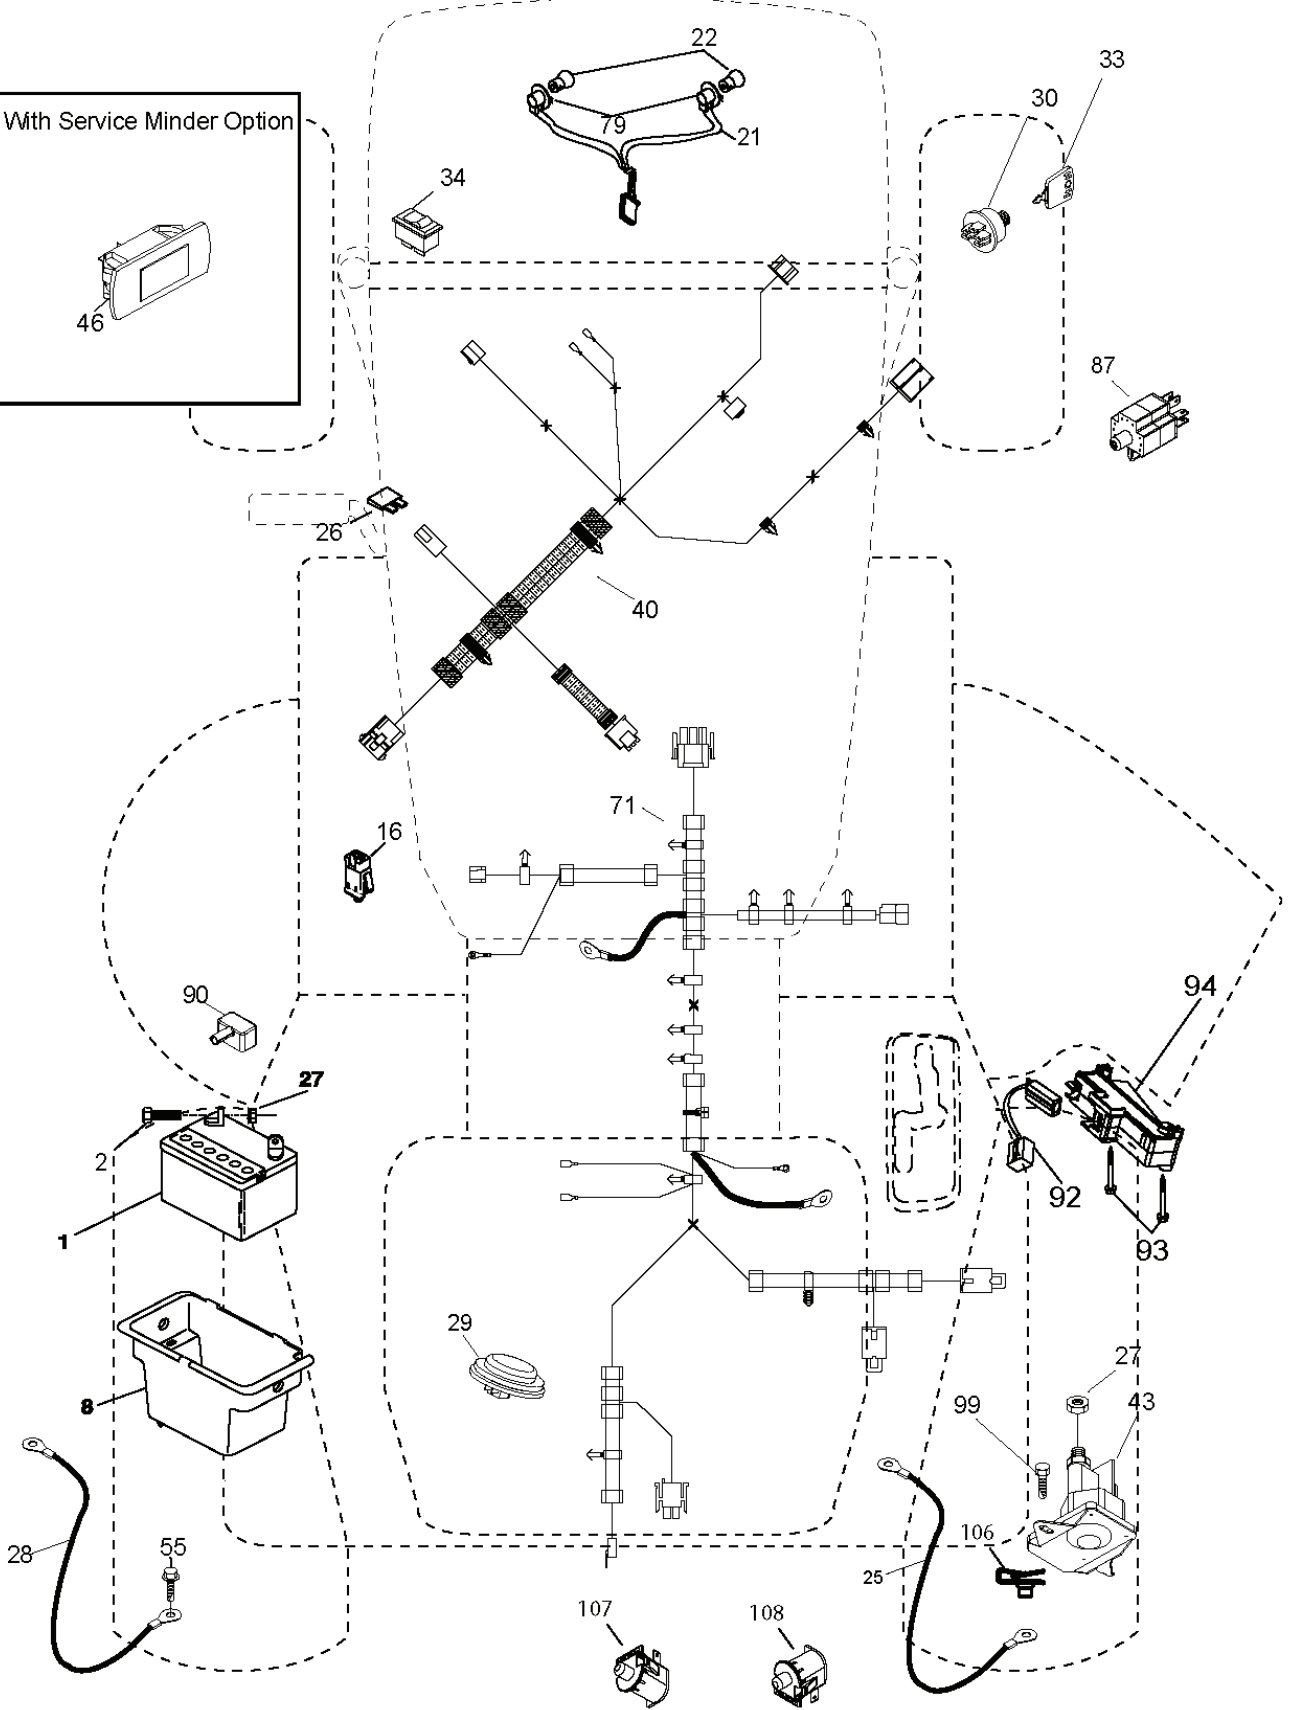

S01S

REF.	PART NO.	DESCRIPTION	REMARK	QTY.	KIT
1	532144924	BATTERY		1	
2	874760412	BOLT		1	
8	532419791	BATTERY BOX		1	
16	532176138	MICRO SWITCH		1	
21	532400252	HARNESS		1	
22	532004152	BULB		1	
25	532416694	CABLE		1	
26	532175158	FUSE		1	
27	873510400	NUT		1	
28	532421686	CABLE		1	
29	532401545	SWITCH		1	
30	532193350	IGNITION MODULE		1	
33	532411935	KEY		1	
34	532110712	SWITCH		1	
40	532421002	HARNESS		1	
43	532192507	SOLENOID		1	
55	817060512	SCREW		1	
71	532429412	HARNESS		1	
79	532175242	HOLDER		1	
87	532421060	SWITCH		1	
90	532400725	COVER		1	
92	532196615	CABLE ASSY		1	
93	532192540	SCREW		1	
94	532191834	MODULE.REVERSE.ROS		1	
99	817670412	SCREW		1	
106	532174814	NUT		1	
107	532421061	SWITCH		1	
108	532421062	SWITCH		1