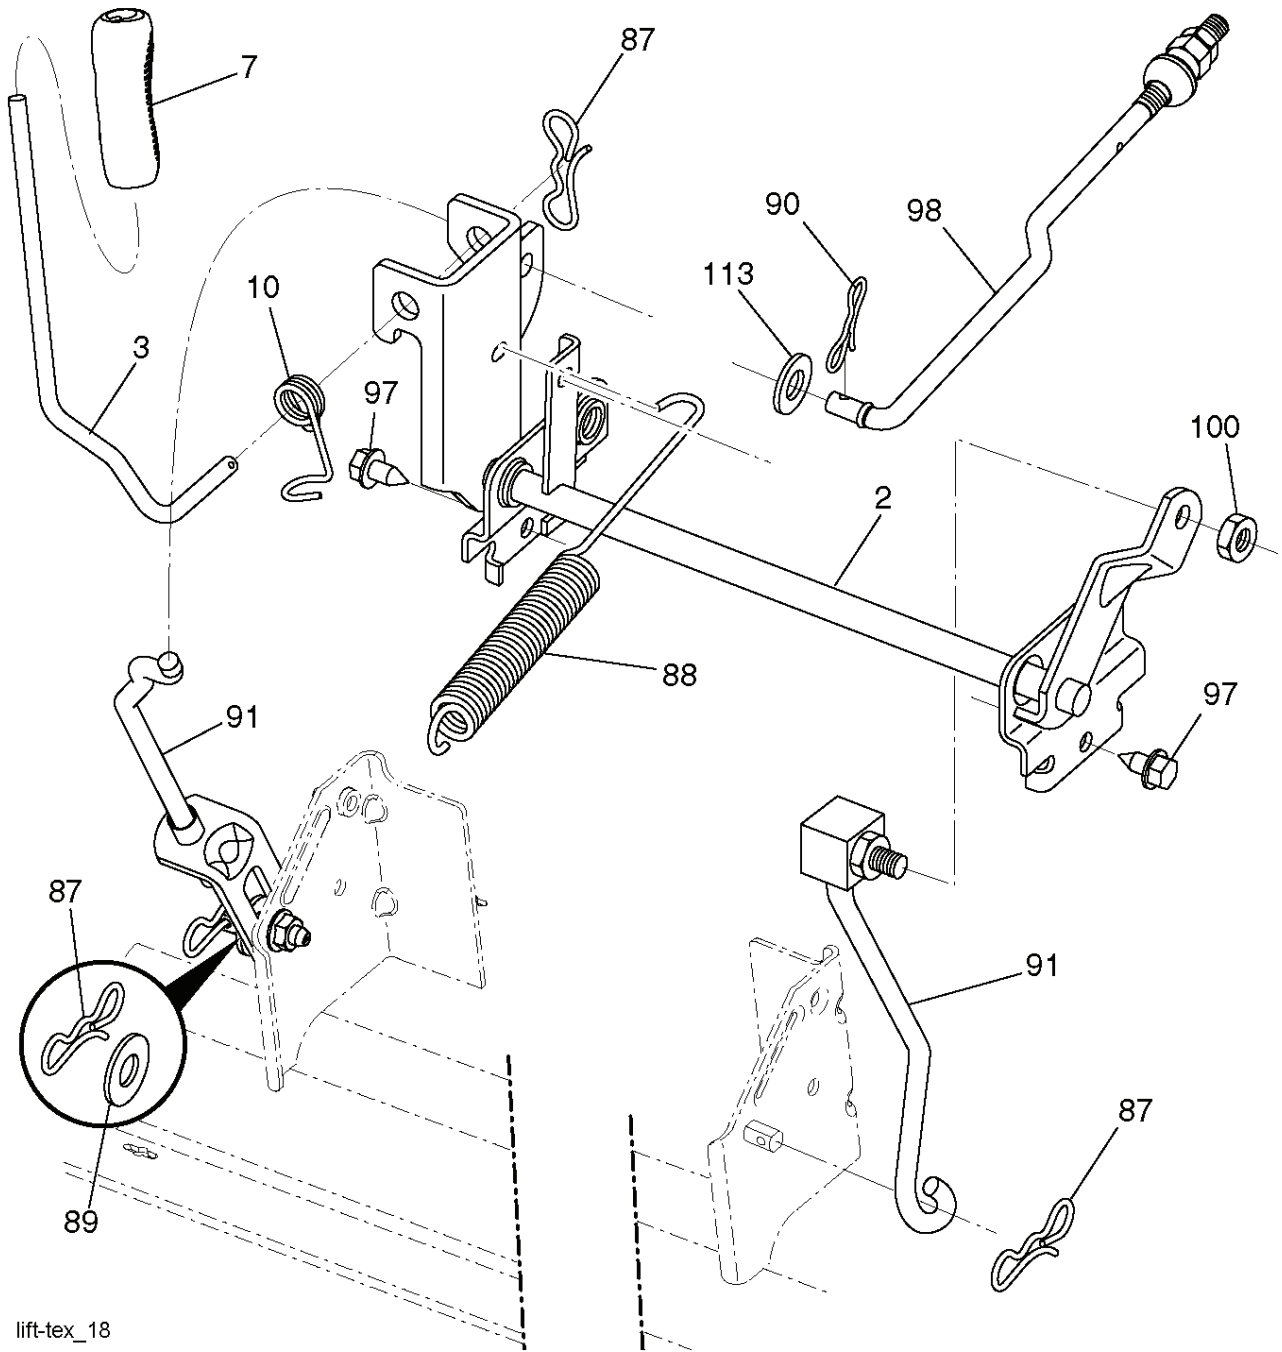

CT126, 96041008500, 2009-01

SPARE PARTS LIST

lift-tex_18

REF.	PART NO.	DESCRIPTION	REMARK	QTY.	KIT
2	532195223	SHAFT		1	
3	532195231	LEVER		1	
7	532411555	GRIP		1	
10	532196314	SPRING		1	
87	532194209	SPRING		1	
88	532410710	SPRING		1	
89	819191912	WASHER		1	
90	532194208	PIN		1	
91	532195181	LINK		1	
97	817000612	SCREW		1	
98	532195264	LINK		1	
100	873930600	NUT		1	
113	819171912	WASHER		1	

IGNITION SWITCH

POSITION	CIRCUIT	"MAKE"
OFF	M+G+A1	
RUN/OVERRIDE	B+A1	
RUN	B+A1	L+A2
START	B + S + A1	

CHASSIS HARNESS CONNECTOR (C1) (MATING SIDE)

DASH HARNESS CONNECTOR (C1) (MATING SIDE)

WIRING INSULATED CLIPS
 NOTE: IF WIRING INSULATED CLIPS WERE REMOVED FOR SERVICING OF UNIT, THEY SHOULD BE RE-INSTALLED TO PROPERLY SECURE YOUR WIRING.

●
 NON-REMOVABLE CONNECTIONS

○
 REMOVABLE CONNECTIONS

seat-tex_7A-vgt

REF.	PART NO.	DESCRIPTION	REMARK	QTY.	KIT
1	532197518	SEAT		1	
2	532180166	BRACKET		1	
3	532140675	STRAP		1	
6	873800600	NUT		1	
7	532124181	SPRING		1	
8	532171877	BOLT		1	
10	532196977	PLATE		1	
21	532171852	BOLT		1	
37	873800500	LOCK NUT		1	
40	532197661	HANDLE		1	
41	532198200	SPRING		1	
43	874760612	BOLT		1	
44	819133812	WASHER		1	

wheel_art_1-tex

REF.	PART NO.	DESCRIPTION	REMARK	QTY.	KIT
1	532059192	CAP VALVE		1	
2	532065139	NIPPLE		1	
3	532425261	RIM	Front (6" x 3.25")	1	
4	532421652	TUBE	Front (Service Item Only)	1	
5	532123410	TIRE	Front (13" x 5.0")	1	
6	532124957	FITTING	(Front Wheel Only)	1	
7	532124959	BEARING	(Front Wheel Only)	1	
8	532175039	HUB CAP		1	
9	532106230	TIRE	Rear (16" x 6.5")	1	
10	532124926	HOSE	Rear (Service Item Only)	1	
11	532425262	RIM	Rear (8" x 5.375")	1	
--	532144334	SEALING FOAM		1	