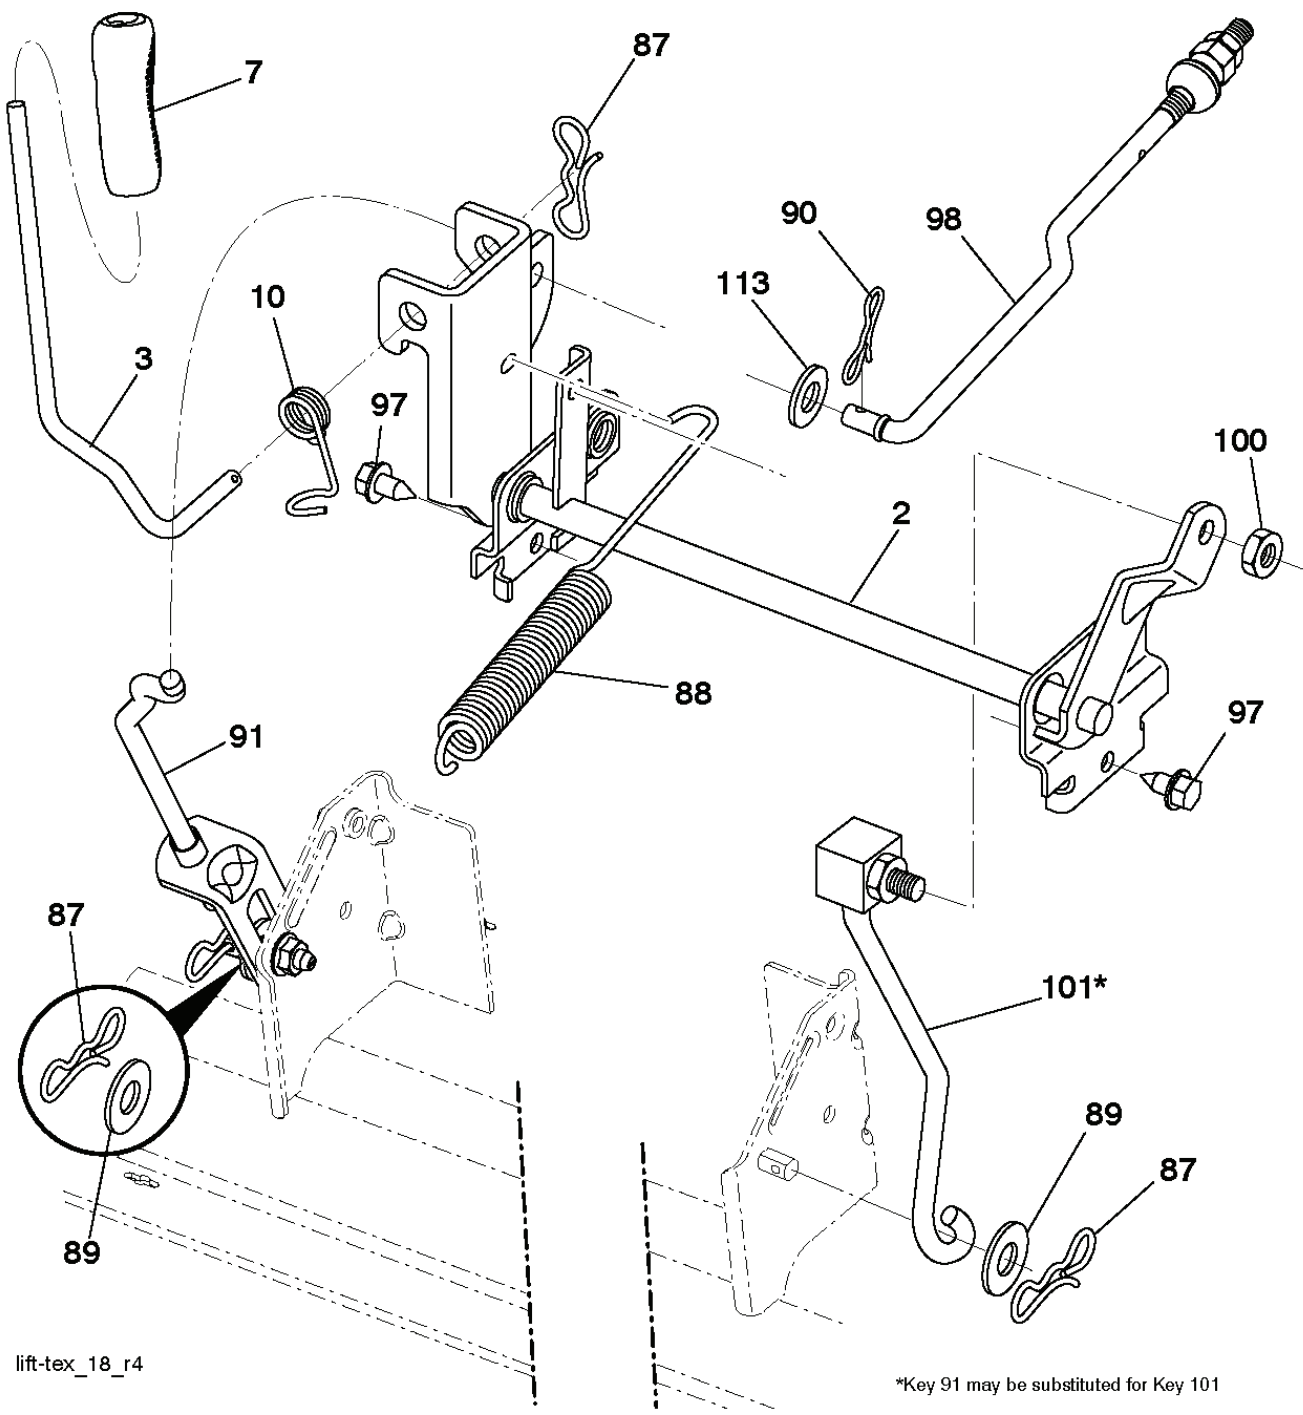

CT126, 96051000704, 2012-08

SPARE PARTS LIST

REF.	PART NO.	DESCRIPTION	REMARK	QTY.	KIT
1	532442048	CUTTING DECK		1	
2	532195161	STUD		1	
3	873900500	NUT		1	
4	532417645	BRACKET		1	
5	817000510	BOLT		1	
6	532418863	ARM		1	
7	532416358	SCREW		1	
8	532420252	ARM		1	
9	532199092	SPACER		1	
10	817000616	SCREW		1	
11	532137729	SCREW		1	
12	532199470	ARM		1	
13	872110612	BOLT		1	
14	532156085	BELT GUIDE		1	
15	532146763	PULLEY		1	
16	873900600	NUT		1	
17	532400234	NUT		1	
18	532187690	WASHER		1	
19	532110485	BEARING		1	
20	532173984	SCREW		1	
21	532416910	BELT GUARD		1	
22	532175820	PULLEY		1	
23	817490628	SCREW		1	
24	819132012	WASHER		1	
25	532420253	BELT GUARD		1	
26	532420255	COVER		1	
27	532419271	BELT		1	
29	532420895	HINGE PIN		1	
32	532401872	SPRING		1	
33	532187281	BEARING HOUSING		1	
34	532192872	SHAFT ASSY		1	
35	532419274	RIDE ON BLADE		1	
36	532193003	SCREW		1	
37	819131316	WASHER		1	
38	532196539	BOLT		1	
40	532419270	BELT GUARD		1	
41	532419265	BELT GUARD		1	
42	817000612	SCREW		1	
43	532416877	PULLEY		1	
67	532403012	HANDLE		1	
70	532401246	CLUTCH		1	
72	532417236	CHUTE		1	
73	532425274	CHUTE		1	
74	532124670	RETAINER RING		1	
76	532415598	HOSE COUPLING		1	
80	532423062	NUT		1	
152	532435111	CABLE		1	
--	532192870	SPINDLE	Mandrel Assembly (Includes Housing, Shaft Assembly, And Bearing Only - Pulley/ Nut/Washer And Blade Bolt/ Washers Not Included)	1	
--	532440800	CUTTING DECK		1	

lift-tex_18_r4

*Key 91 may be substituted for Key 101

REF.	PART NO.	DESCRIPTION	REMARK	QTY.	KIT
2	532422027	SHAFT		1	
3	532195231	LEVER		1	
7	580962301	GRIP		1	
10	532196314	SPRING		1	
87	532194209	SPRING		1	
88	532410710	SPRING		1	
89	819191912	WASHER		1	
90	532194208	PIN		1	
91	532195181	LINK		1	
97	817000612	SCREW		1	
98	532195264	LINK		1	
100	873930600	NUT		1	
101	532407003	LINK		1	
113	819171912	WASHER		1	