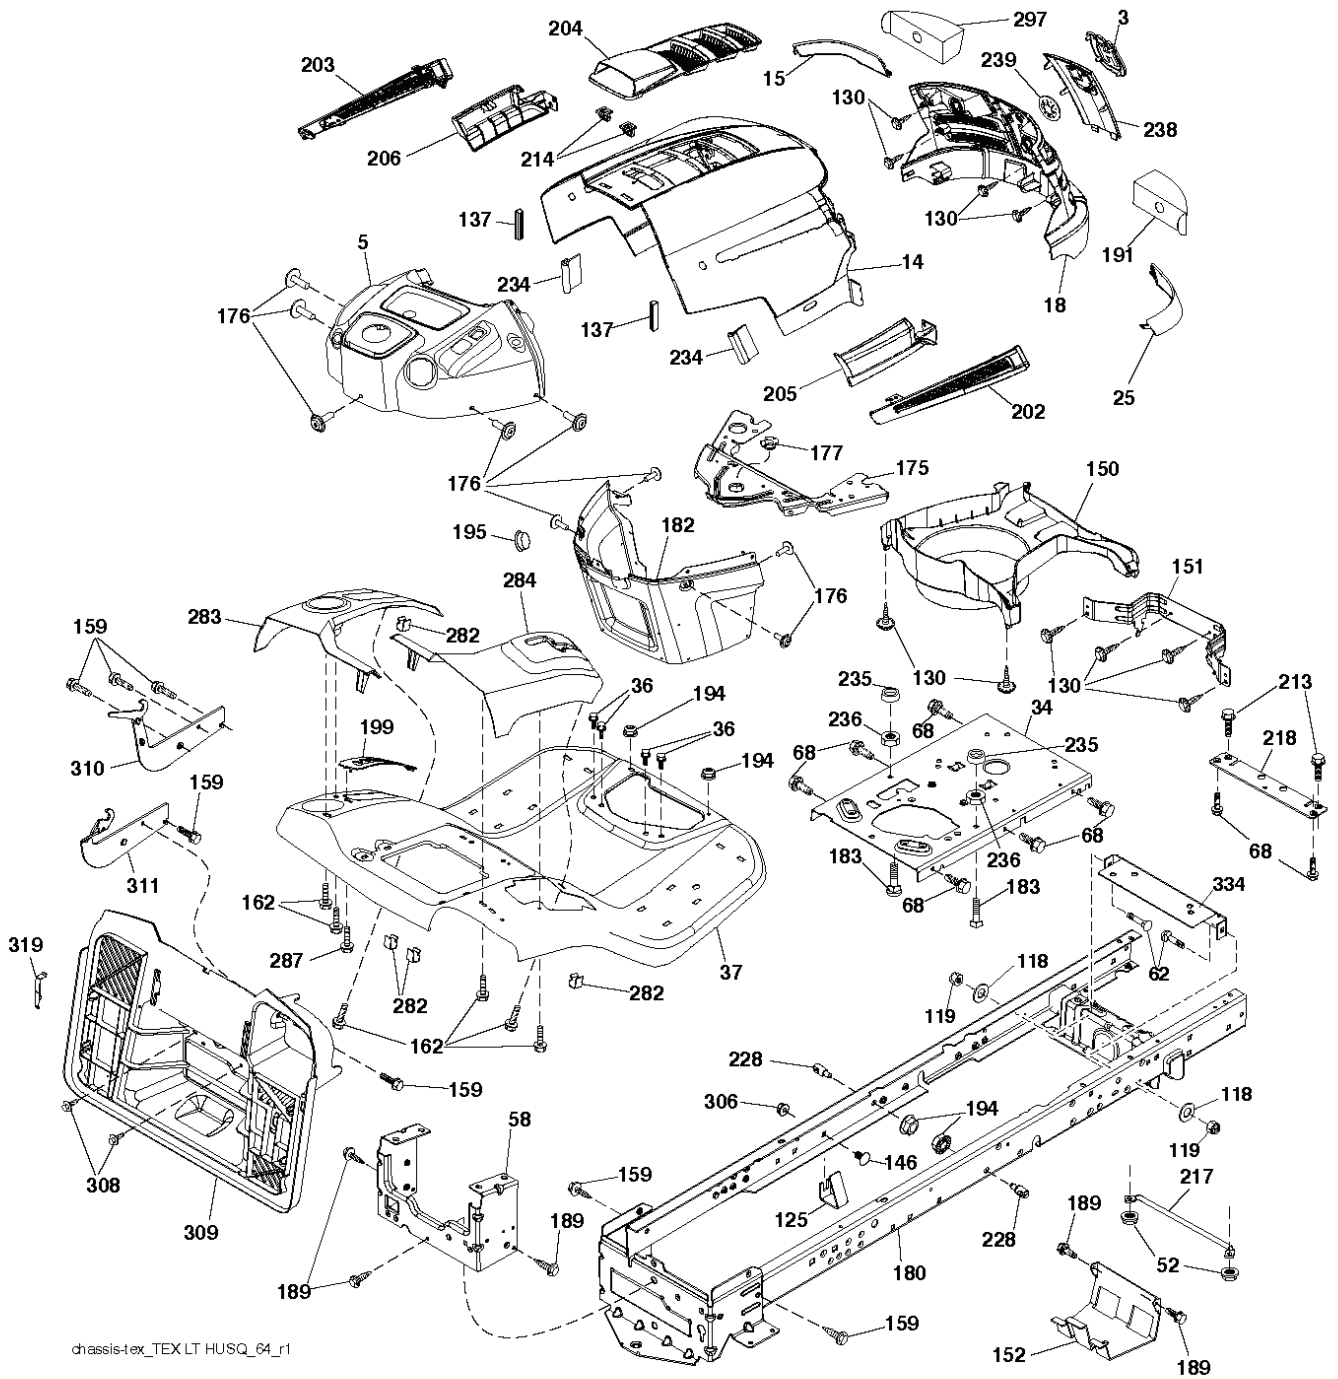

chassis-tex_TEX LT HUSQ_64_r1

REF.	PART NO.	DESCRIPTION	REMARK	QTY.	KIT
3	581056301	LOGOTYPE		1	
5	532438964	DASH		1	
14	532441267	HOOD		1	
15	532441428	LENS	LH	1	
18	532441368	GRILLE		1	
25	532441427	LENS		1	
34	580910901	PLATE		1	
36	817060512	SCREW		1	
37	532441419	FENDER		1	
52	873680500	NUT		1	
58	532412280	PLATE		1	
62	872110608	BOLT		1	
68	817490508	SCREW		1	
118	819131316	WASHER		1	
119	873680600	NUT		1	
125	581684801	CLIP		1	
130	532416358	SCREW		1	
137	532407590	DAMPING PIECE		1	
146	581857901	BOLT		1	
150	532406662	AIR DUCT		1	
151	532407807	BRACKET		1	
152	532199535	SHIELD		1	
159	817000612	SCREW		1	
162	532142432	SCREW		1	
175	532199472	PLATE		1	
176	532400776	SCREW		1	
177	532195228	BUSHING		1	
180	532414685	CHASSIS		1	
182	532407176	DASH		1	
183	874520520	BOLT		1	
189	817000512	SCREW		1	
191	532416501	INSERT		1	
194	873900500	NUT		1	
195	532439976	PLUG		1	
199	532418739	PLATE		1	
202	532441342	COVER	RH	1	
203	532441343	COVER		1	
204	532441375	COVER		1	
205	532441344	SKIRT		1	
206	532441345	SKIRT		1	
213	874760512	BOLT		1	
214	532199145	CLIP		1	
217	532409167	ROD		1	
218	532196395	PLATE		1	
228	532195161	STUD		1	
234	532404742	DAMPING PIECE		1	
235	532406129	SPACER		1	
236	873930500	NUT		1	
238	532441374	SPARE PARTS		1	
239	532404883	CLIP		1	
282	532414110	CLIP		1	
283	532440531	CONSOLE		1	
284	532440859	CONSOLE		1	
287	817600406	SCREW		1	
297	532406665	INSERT		1	
306	873900600	NUT		1	
308	532171877	BOLT		1	
309	532430246	BACKPLATE		1	
310	532446636	BRACKET		1	
311	532446637	BRACKET		1	
319	532174662	BRACKET		1	
334	532442537	BRACKET		1