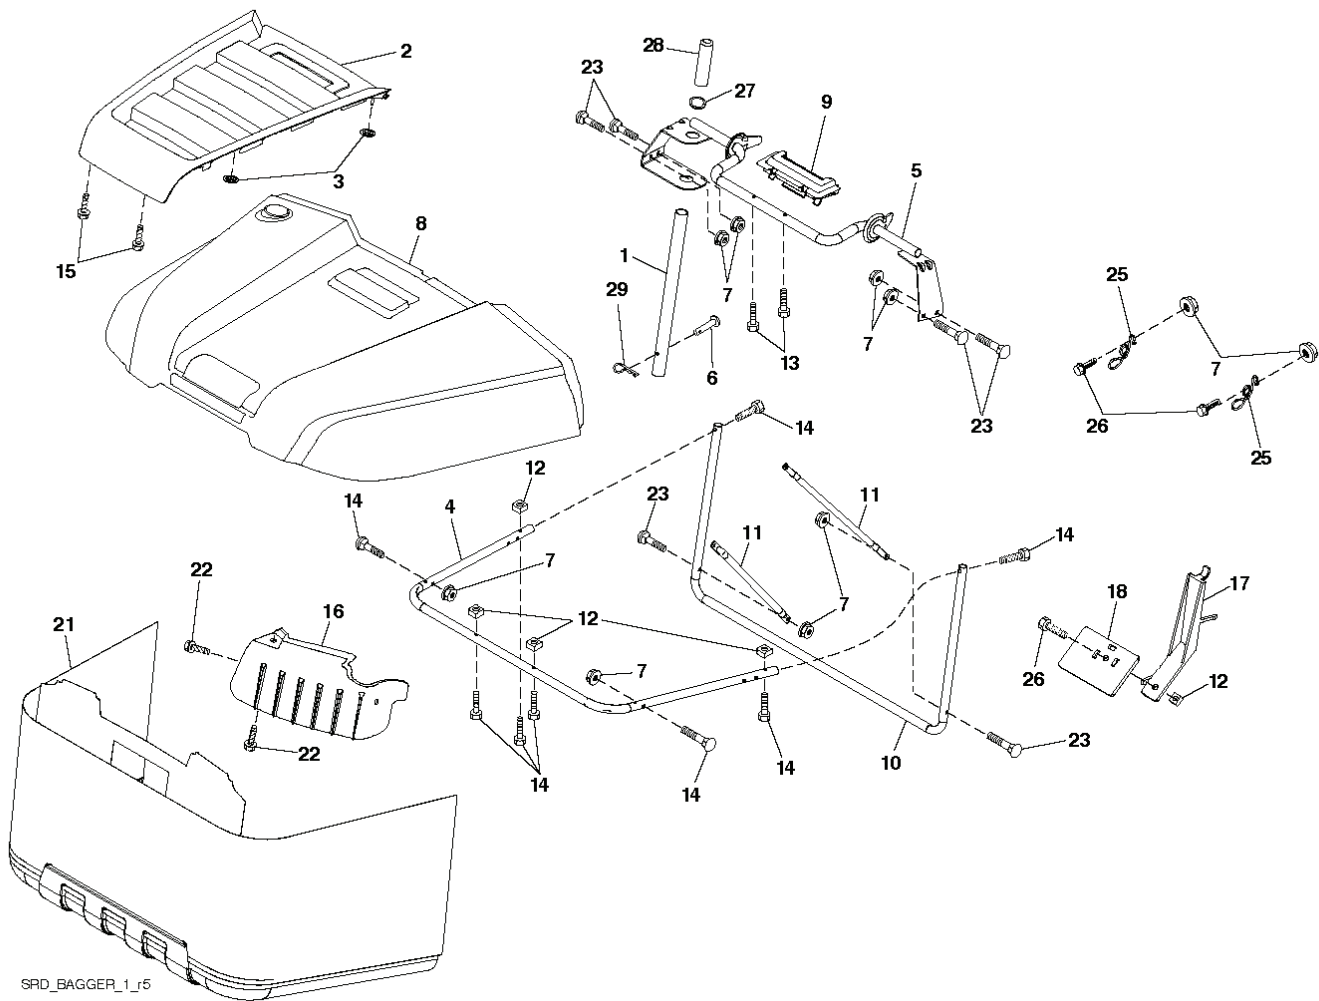

SRD_BAGGER_1_r5

REF.	PART NO.	DESCRIPTION	REMARK	QTY.	KIT
1	532428610	TUBE		1	
2	532441358	BAGGER	Applique Top Bagger	1	
3	532413808	NUT		1	
4	532439612	TUBE		1	
5	532417632	FRAME		1	
6	532126875	RIVET		1	
7	873900400	NUT		1	
8	532441261	COVER		1	
9	532417629	INSERT		1	
10	532417190	FRAME		1	
11	532417188	SUPPORT		1	
12	532421793	NUT SQUARE		1	
13	532421780	SCREW		1	
14	532421800	BOLT		1	
15	532421801	SCREW		1	
16	532421566	DEFLECTOR		1	
17	532421749	LEVER		1	
18	532421750	BRACKET		1	
21	532429981	GRASSBAG		1	
22	532142432	SCREW		1	
23	872040410	BOLT		1	
25	532421614	SPRING		1	
26	817490412	SCREW		1	
27	532421262	GROMMET		1	
28	532165787	HANDLE		1	
29	532194208	PIN		1