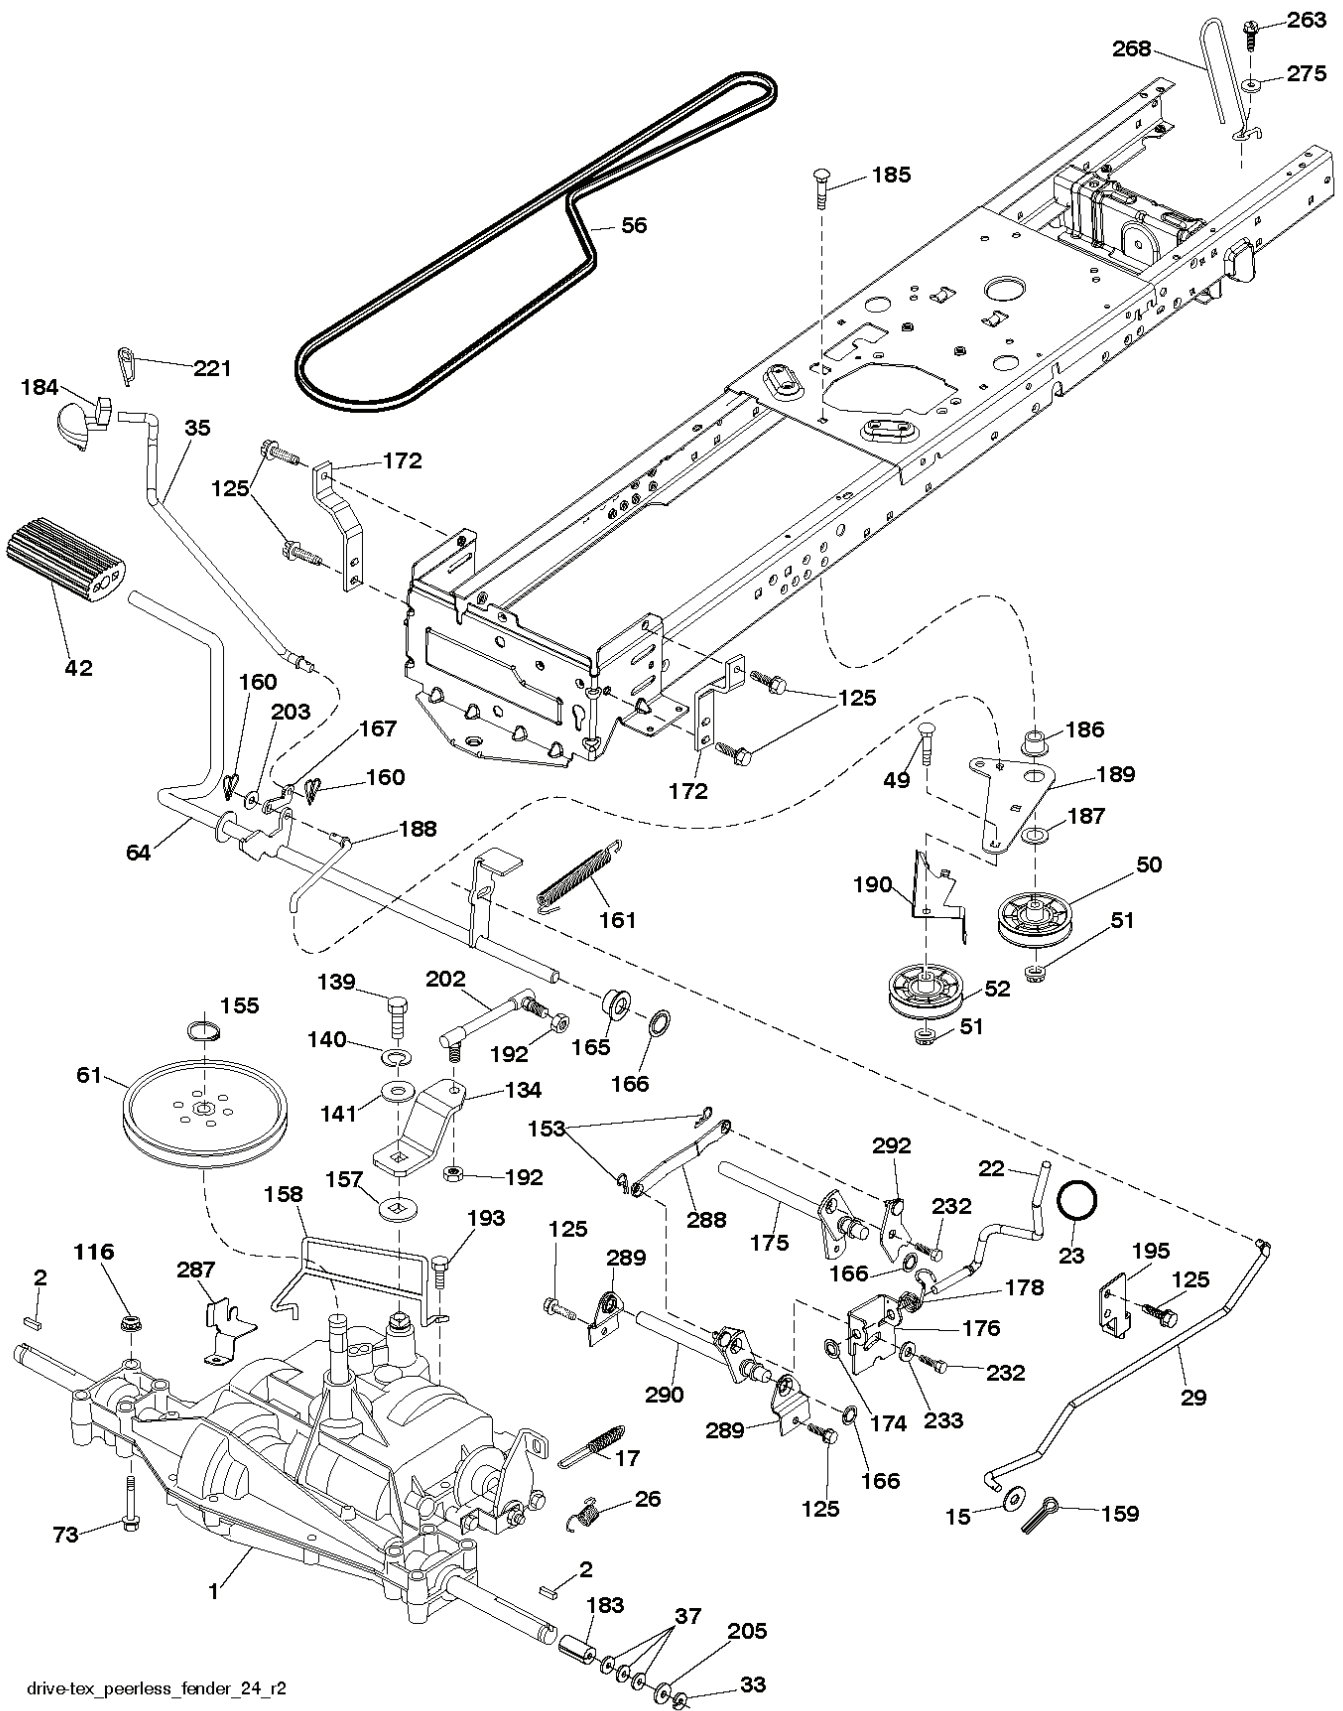

drive-tex_peerless_fender_24_r2

REF.	PART NO.	DESCRIPTION	REMARK	QTY.	KIT
1	000000000	W/O DESCRIPTION	Transaxle, Peerless 206-565 (197941)	1	
2	532123583	KEY		1	
15	819131316	WASHER		1	
17	532197297	SPRING		1	
22	532416614	ROD		1	
23	532121274	KNOB		1	
26	532197455	SPRING		1	
29	532197267	ROD		1	
33	812000001	RETAINER RING		1	
35	532401031	ROD		1	
37	532121749	WASHER		1	
42	532124872	PEDAL RUBBER		1	
49	872110614	BOLT		1	
50	532194327	PULLEY		1	
51	873900600	NUT		1	
52	532194326	PULLEY		1	
56	532138255	BELT		1	
61	532165999	PULLEY		1	
64	532196200	SHAFT		1	
73	874490540	BOLT		1	
116	873900500	NUT		1	
125	817000512	SCREW		1	
134	532197857	ROD		1	
139	874550412	BOLT		1	
140	810040400	WASHER		1	
141	819091210	WASHER		1	
153	532124788	RETAINER RING		1	
155	812000028	CLIP		1	
157	532105701	WASHER		1	
158	532194352	BELT GUIDE		1	
159	876020412	SPLIT PIN		1	
160	532169484	PIN		1	
161	532105709	SPRING		1	
165	532196212	BUSHING		1	
166	532429164	NUT		1	
167	532405257	LATCH		1	
172	532197657	STRAP		1	
174	532197289	NUT		1	
175	532197858	SHAFT		1	
176	532196214	ARM		1	
178	532196314	SPRING		1	
183	532137057	SPACER		1	
184	532441407	BRAKE		1	
185	872110622	BOLT		1	
186	532194321	SPACER		1	
187	819133210	WASHER		1	
188	532194323	LINK		1	
189	532194317	PLATE		1	
190	532194318	BELT GUIDE		1	
192	532150360	NUT		1	
193	817060512	SCREW		1	
195	532197332	BRACKET		1	
202	532197859	LINK		1	
203	819111116	WASHER		1	
205	532121748	WASHER		1	
221	532403187	SPRING		1	
232	874780716	BOLT		1	
233	532405296	WASHER		1	
263	817000612	SCREW		1	
268	532182402	PROTECTOR		1	
275	819131614	WASHER		1	
287	532421648	KEEPER		1	
288	532416617	LINK ARM		1	
289	532417520	BRACKET		1	
290	532420014	SHAFT		1	
292	532419307	BRACKET		1