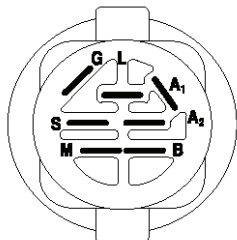

IGNITION SWITCH

POSITION	CIRCUIT	"MAKE"
OFF	M+G+A1	
RUN/OVERRIDE	B+A1	
RUN	B+A1	L+A2
START	B+S+A1	

WIRING INSULATED CLIPS
NOTE: IF WIRING INSULATED CLIPS WERE REMOVED FOR SERVICING OF UNIT, THEY SHOULD BE RE-INSTALLED TO PROPERLY SECURE YOUR WIRING.

NON-REMOVABLE CONNECTIONS

REMOVABLE CONNECTIONS