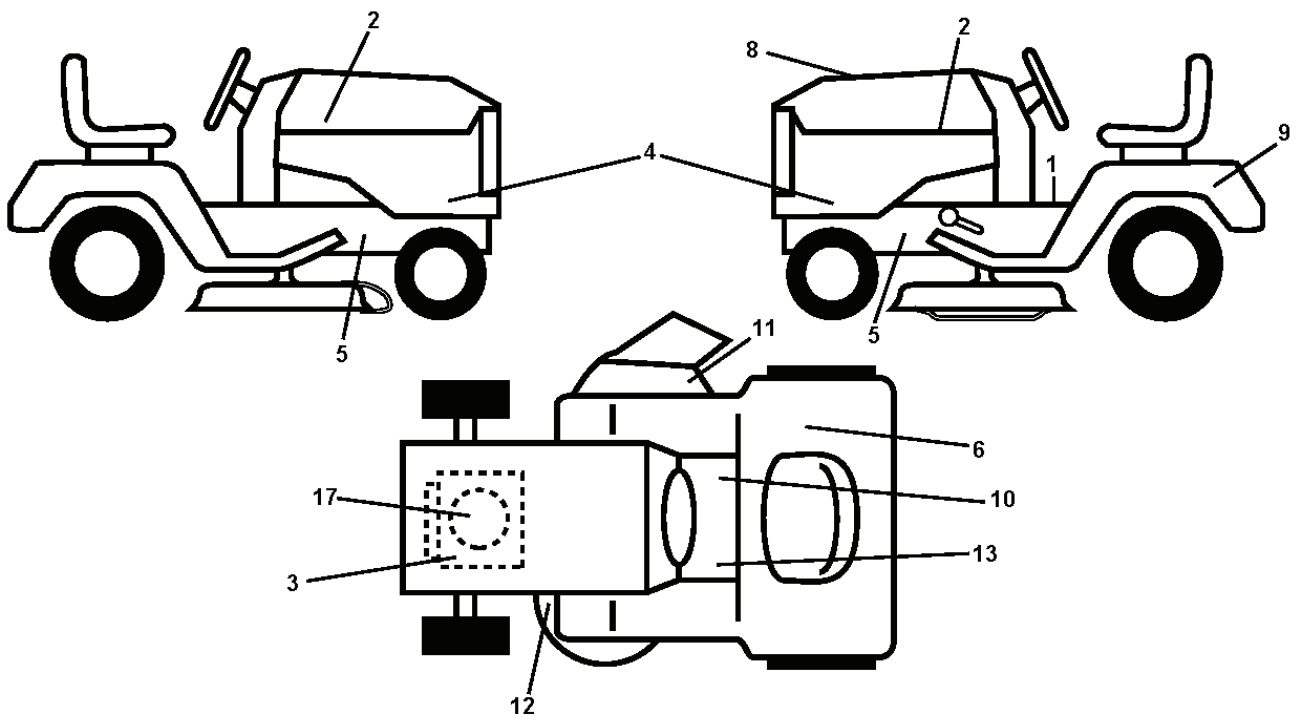

REF.	PART NO.	DESCRIPTION	REMARK	QTY.	KIT
1	532400389	LABEL		1	
2	581627301	DECAL		1	
3	532196841	DECAL		1	
4	532440095	DECAL		1	
5	532159736	DECAL		1	
6	532180432	DECAL		1	
8	532443241	DECAL		1	
9	532145005	DECAL		1	
10	532140837	DECAL		1	
11	532425113	DECAL		1	
12	532421543	DECAL		1	
13	532159737	DECAL		1	
17	532437410	DECAL		1	
--	532441409	PAD		1	
--	532441802	PAD		1