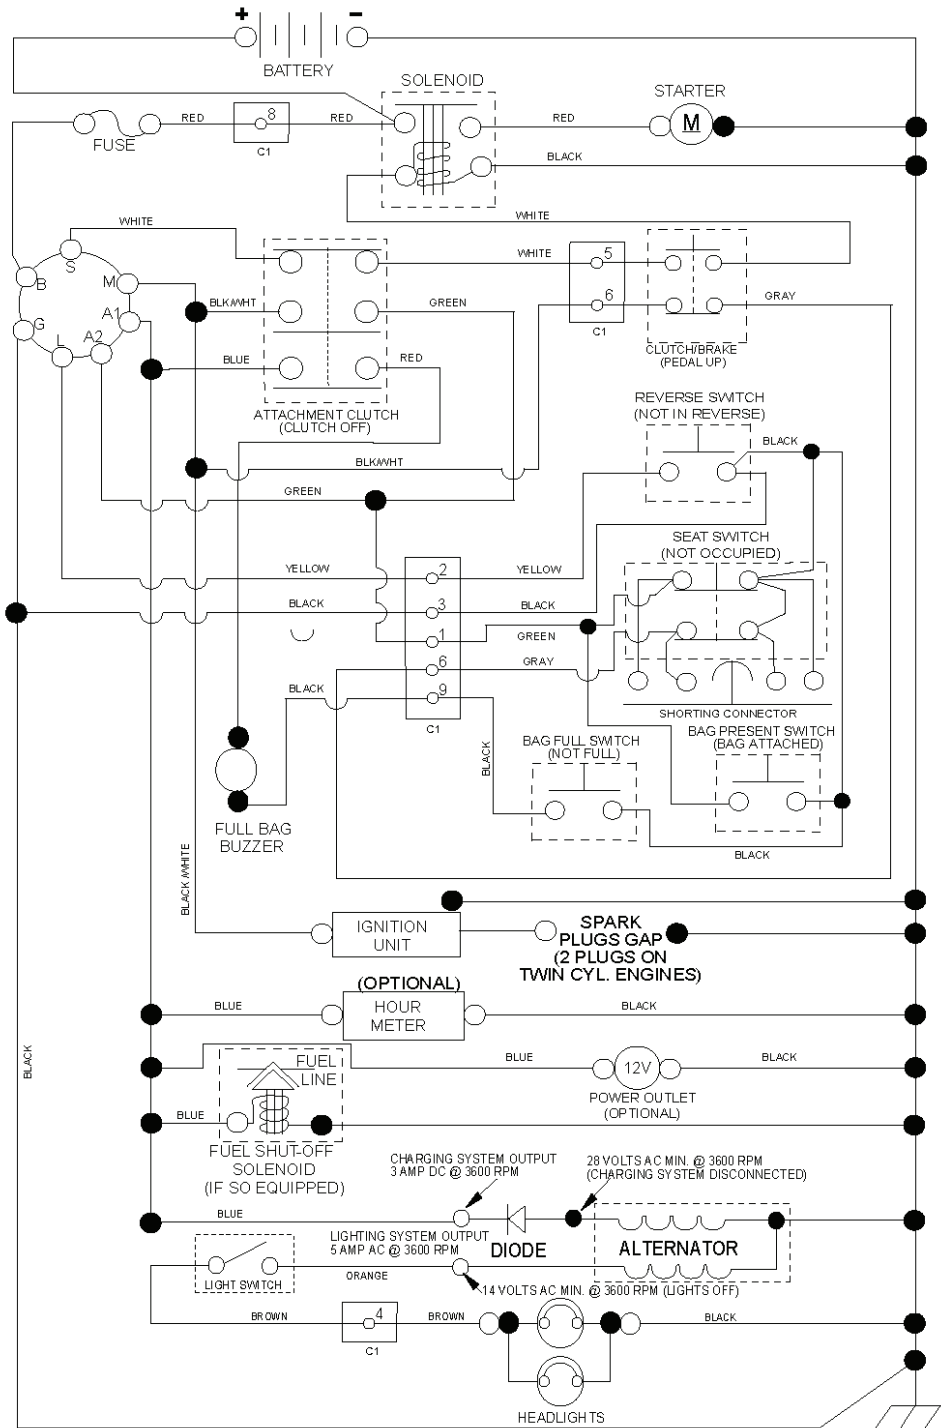

CT126, 96051000704, 2012-08

SPARE PARTS LIST

REF.	PART NO.	DESCRIPTION	REMARK	QTY.	KIT
1	532442048	CUTTING DECK		1	
2	532195161	STUD		1	
3	873900500	NUT		1	
4	532417645	BRACKET		1	
5	817000510	BOLT		1	
6	532418863	ARM		1	
7	532416358	SCREW		1	
8	532420252	ARM		1	
9	532199092	SPACER		1	
10	817000616	SCREW		1	
11	532137729	SCREW		1	
12	532199470	ARM		1	
13	872110612	BOLT		1	
14	532156085	BELT GUIDE		1	
15	532146763	PULLEY		1	
16	873900600	NUT		1	
17	532400234	NUT		1	
18	532187690	WASHER		1	
19	532110485	BEARING		1	
20	532173984	SCREW		1	
21	532416910	BELT GUARD		1	
22	532175820	PULLEY		1	
23	817490628	SCREW		1	
24	819132012	WASHER		1	
25	532420253	BELT GUARD		1	
26	532420255	COVER		1	
27	532419271	BELT		1	
29	532420895	HINGE PIN		1	
32	532401872	SPRING		1	
33	532187281	BEARING HOUSING		1	
34	532192872	SHAFT ASSY		1	
35	532419274	RIDE ON BLADE		1	
36	532193003	SCREW		1	
37	819131316	WASHER		1	
38	532196539	BOLT		1	
40	532419270	BELT GUARD		1	
41	532419265	BELT GUARD		1	
42	817000612	SCREW		1	
43	532416877	PULLEY		1	
67	532403012	HANDLE		1	
70	532401246	CLUTCH		1	
72	532417236	CHUTE		1	
73	532425274	CHUTE		1	
74	532124670	RETAINER RING		1	
76	532415598	HOSE COUPLING		1	
80	532423062	NUT		1	
152	532435111	CABLE		1	
--	532192870	SPINDLE	Mandrel Assembly (Includes Housing, Shaft Assembly, And Bearing Only - Pulley/ Nut/Washer And Blade Bolt/ Washers Not Included)	1	
--	532440800	CUTTING DECK		1	

lift-tex_18_r4

*Key 91 may be substituted for Key 101

REF.	PART NO.	DESCRIPTION	REMARK	QTY.	KIT
2	532422027	SHAFT		1	
3	532195231	LEVER		1	
7	580962301	GRIP		1	
10	532196314	SPRING		1	
87	532194209	SPRING		1	
88	532410710	SPRING		1	
89	819191912	WASHER		1	
90	532194208	PIN		1	
91	532195181	LINK		1	
97	817000612	SCREW		1	
98	532195264	LINK		1	
100	873930600	NUT		1	
101	532407003	LINK		1	
113	819171912	WASHER		1	