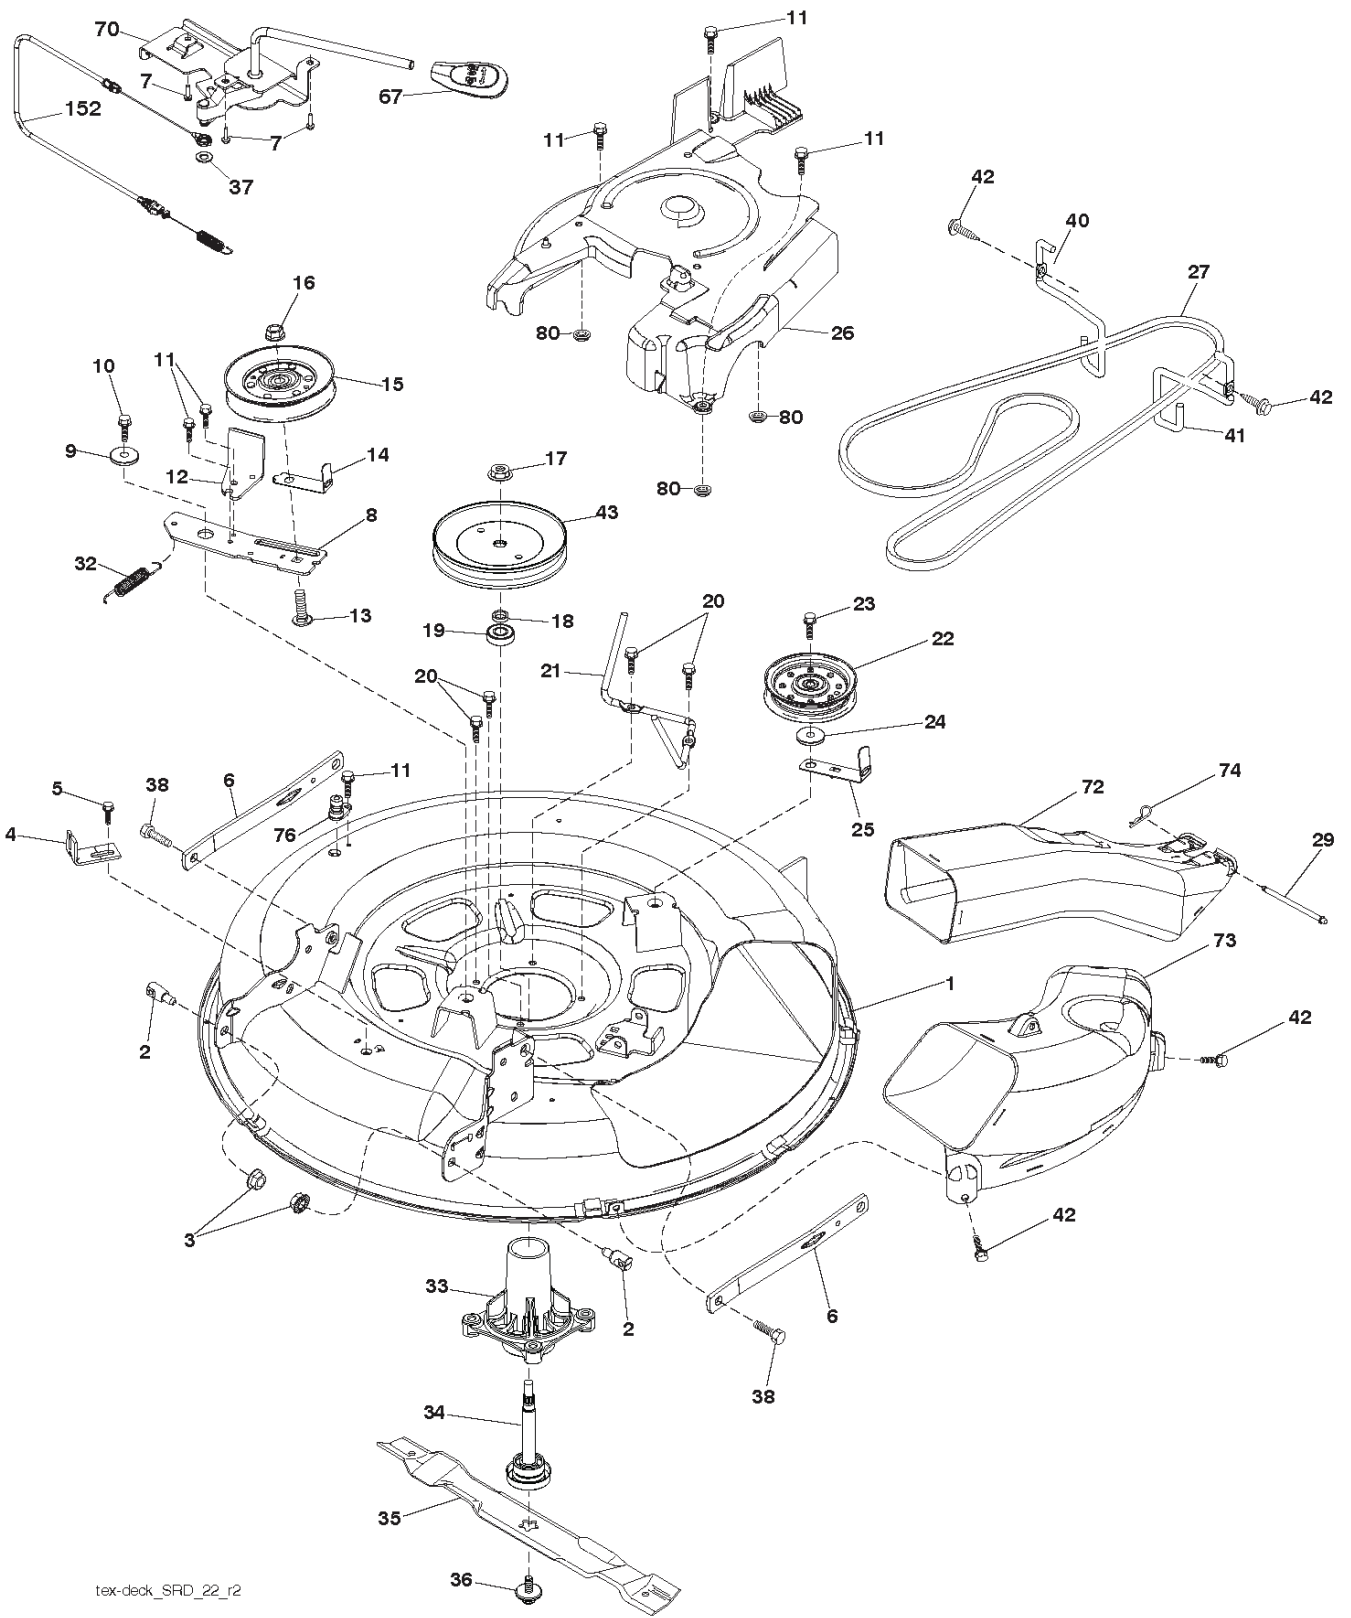

CT126, 96051000704, 2012-08

SPARE PARTS LIST

REF.	PART NO.	DESCRIPTION	REMARK	QTY.	KIT
1	532442048	CUTTING DECK		1	
2	532195161	STUD		1	
3	873900500	NUT		1	
4	532417645	BRACKET		1	
5	817000510	BOLT		1	
6	532418863	ARM		1	
7	532416358	SCREW		1	
8	532420252	ARM		1	
9	532199092	SPACER		1	
10	817000616	SCREW		1	
11	532137729	SCREW		1	
12	532199470	ARM		1	
13	872110612	BOLT		1	
14	532156085	BELT GUIDE		1	
15	532146763	PULLEY		1	
16	873900600	NUT		1	
17	532400234	NUT		1	
18	532187690	WASHER		1	
19	532110485	BEARING		1	
20	532173984	SCREW		1	
21	532416910	BELT GUARD		1	
22	532175820	PULLEY		1	
23	817490628	SCREW		1	
24	819132012	WASHER		1	
25	532420253	BELT GUARD		1	
26	532420255	COVER		1	
27	532419271	BELT		1	
29	532420895	HINGE PIN		1	
32	532401872	SPRING		1	
33	532187281	BEARING HOUSING		1	
34	532192872	SHAFT ASSY		1	
35	532419274	RIDE ON BLADE		1	
36	532193003	SCREW		1	
37	819131316	WASHER		1	
38	532196539	BOLT		1	
40	532419270	BELT GUARD		1	
41	532419265	BELT GUARD		1	
42	817000612	SCREW		1	
43	532416877	PULLEY		1	
67	532403012	HANDLE		1	
70	532401246	CLUTCH		1	
72	532417236	CHUTE		1	
73	532425274	CHUTE		1	
74	532124670	RETAINER RING		1	
76	532415598	HOSE COUPLING		1	
80	532423062	NUT		1	
152	532435111	CABLE		1	
--	532192870	SPINDLE	Mandrel Assembly (Includes Housing, Shaft Assembly, And Bearing Only - Pulley/ Nut/Washer And Blade Bolt/ Washers Not Included)	1	
--	532440800	CUTTING DECK		1	

lift-tex_18_r4

*Key 91 may be substituted for Key 101

REF.	PART NO.	DESCRIPTION	REMARK	QTY.	KIT
2	532422027	SHAFT		1	
3	532195231	LEVER		1	
7	580962301	GRIP		1	
10	532196314	SPRING		1	
87	532194209	SPRING		1	
88	532410710	SPRING		1	
89	819191912	WASHER		1	
90	532194208	PIN		1	
91	532195181	LINK		1	
97	817000612	SCREW		1	
98	532195264	LINK		1	
100	873930600	NUT		1	
101	532407003	LINK		1	
113	819171912	WASHER		1	