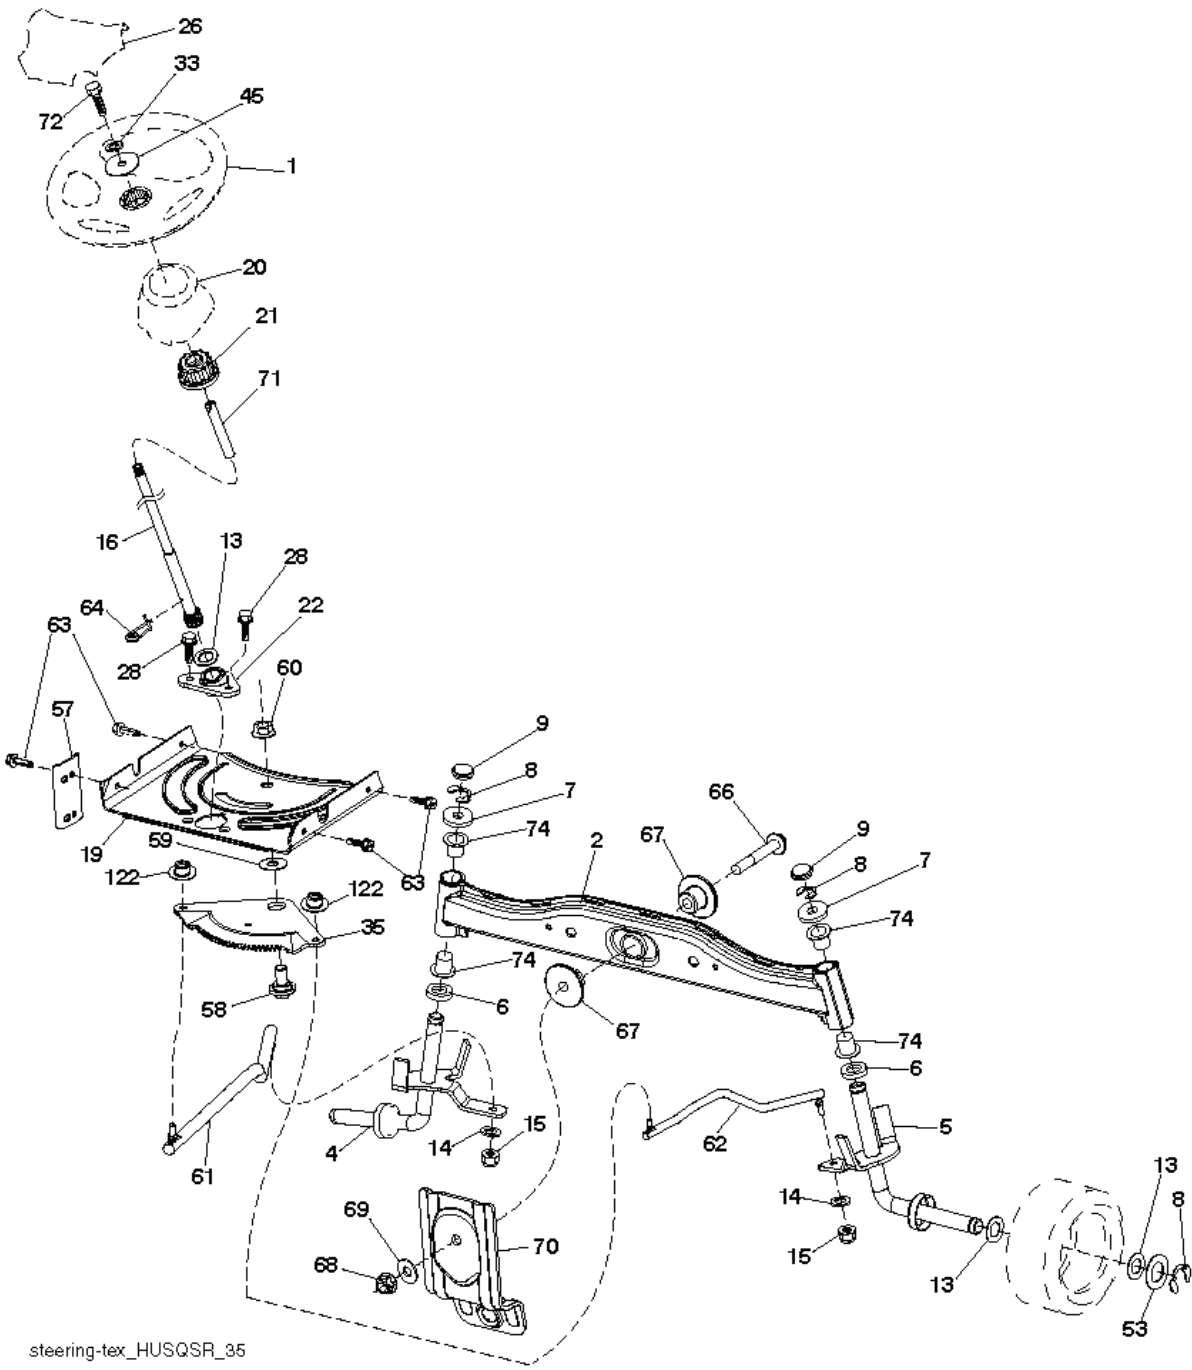

steering-tek_HUSQSR_35

REF.	PART NO.	DESCRIPTION	REMARK	QTY.	KIT
1	532439740	STEERING WHEEL		1	
2	532418168	AXLE		1	
4	532416845	SPINDLE		1	
5	532416846	SPINDLE		1	
6	532124931	WASHER		1	
7	532121748	WASHER		1	
8	812000029	RETAINER RING		1	
9	532121232	HUB CAP		1	
13	532121749	WASHER		1	
14	810040600	WASHER		1	
15	873540600	NUT		1	
16	532429373	SHAFT		1	
19	532194729	PLATE		1	
20	532441425	COVER		1	
21	532186737	ADAPTER		1	
22	532420537	SUPPORT		1	
26	532439743	HUB CAP		1	
28	817000612	SCREW		1	
33	810040500	WASHER		1	
35	532194732	PLATE		1	
45	819113812	WASHER		1	
53	532188967	WASHER		1	
57	532407465	BRACKET		1	
58	532194747	BOLT		1	
59	532194748	WASHER		1	
60	873971000	NUT		1	
61	532194740	LINK		1	
62	532194741	LINK		1	
63	817000512	SCREW		1	
64	532199849	SPRING RETAINER		1	
66	871020748	BOLT		1	
67	532194737	BUSHING		1	
68	873900700	NUT		1	
69	532199162	WASHER		1	
70	532417065	BRACKET		1	
71	532190752	SHAFT		1	
72	532428982	BOLT		1	
74	532124937	BEARING COL. STRG.		1	
122	532444962	CAP		1