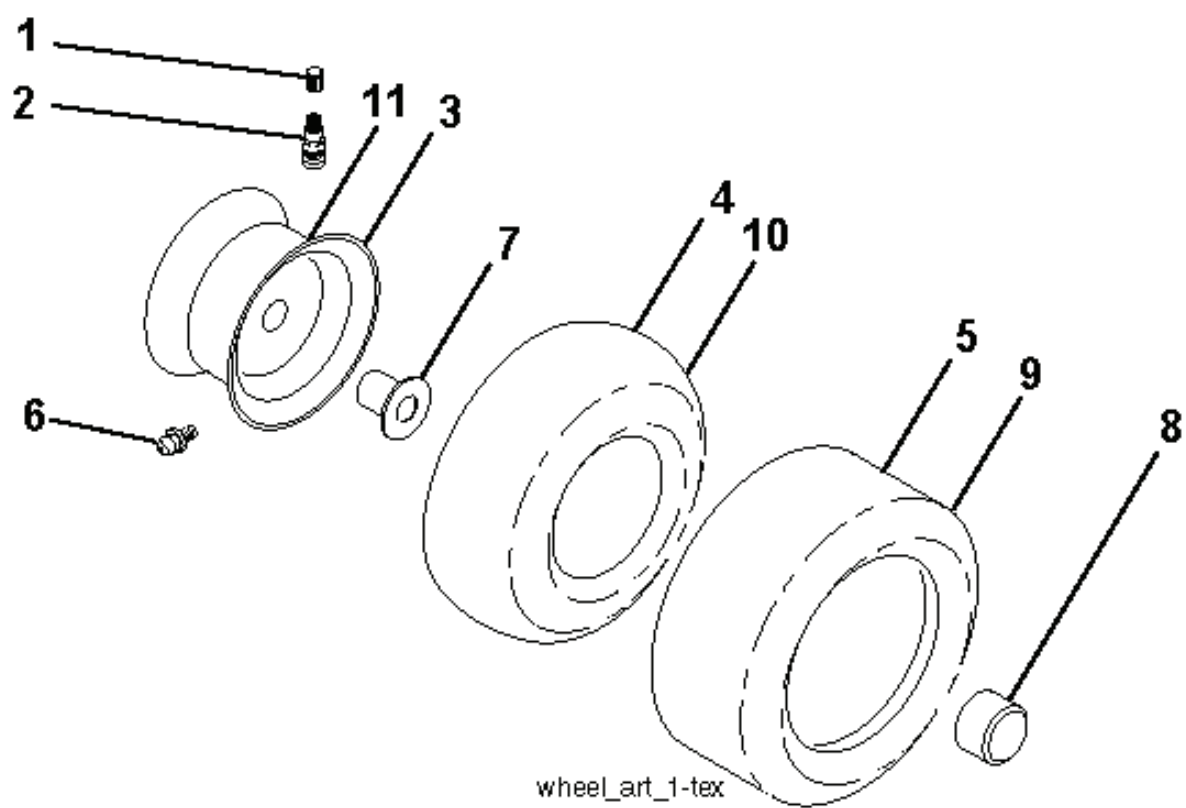

107

108

25

106

REF.	PART NO.	DESCRIPTION	REMARK	QTY.	KIT
1	532144924	BATTERY		1	
2	874760412	BOLT		1	
8	532419791	BATTERY BOX		1	
16	532176138	MICRO SWITCH		1	
21	532400252	HARNESS		1	
22	532004152	BULB		1	
25	532416694	CABLE		1	
26	532175158	FUSE		1	
27	873510400	NUT		1	
28	532421686	CABLE		1	
29	532401545	SWITCH		1	
30	532193350	IGNITION MODULE		1	
33	532411935	KEY		1	
34	532110712	SWITCH		1	
40	532421002	HARNESS		1	
43	532192507	SOLENOID		1	
55	817060512	SCREW		1	
71	532429412	HARNESS		1	
79	532175242	HOLDER		1	
87	532421060	SWITCH		1	
90	532400725	COVER		1	
92	532196615	CABLE ASSY		1	
93	532192540	SCREW		1	
94	532191834	MODULE.REVERSE.ROS		1	
99	817670412	SCREW		1	
106	532174814	NUT		1	
107	532421061	SWITCH		1	
108	532421062	SWITCH		1	

REF.	PART NO.	DESCRIPTION	REMARK	QTY.	KIT
1	532059192	CAP VALVE		1	
2	532065139	NIPPLE		1	
3	532425261	RIM	Front 6 x 3.25	1	
4	532421652	TUBE	Front 13 x 5-6 (Service Item Only)	1	
5	532123410	TIRE	Front 13 x 5.0 - 6	1	
6	532124957	FITTING	(Front Wheel Only)	1	
7	532124959	BEARING	(Front Wheel Only)	1	
8	532175039	HUB CAP		1	
9	532106230	TIRE	Rear 16 x 6.5	1	
10	532127154	SEALING KIT	Rear (Service Item Only)	1	
11	532425262	RIM	Rear 8 x 5.375	1	
--	532144334	SEALING FOAM		1	