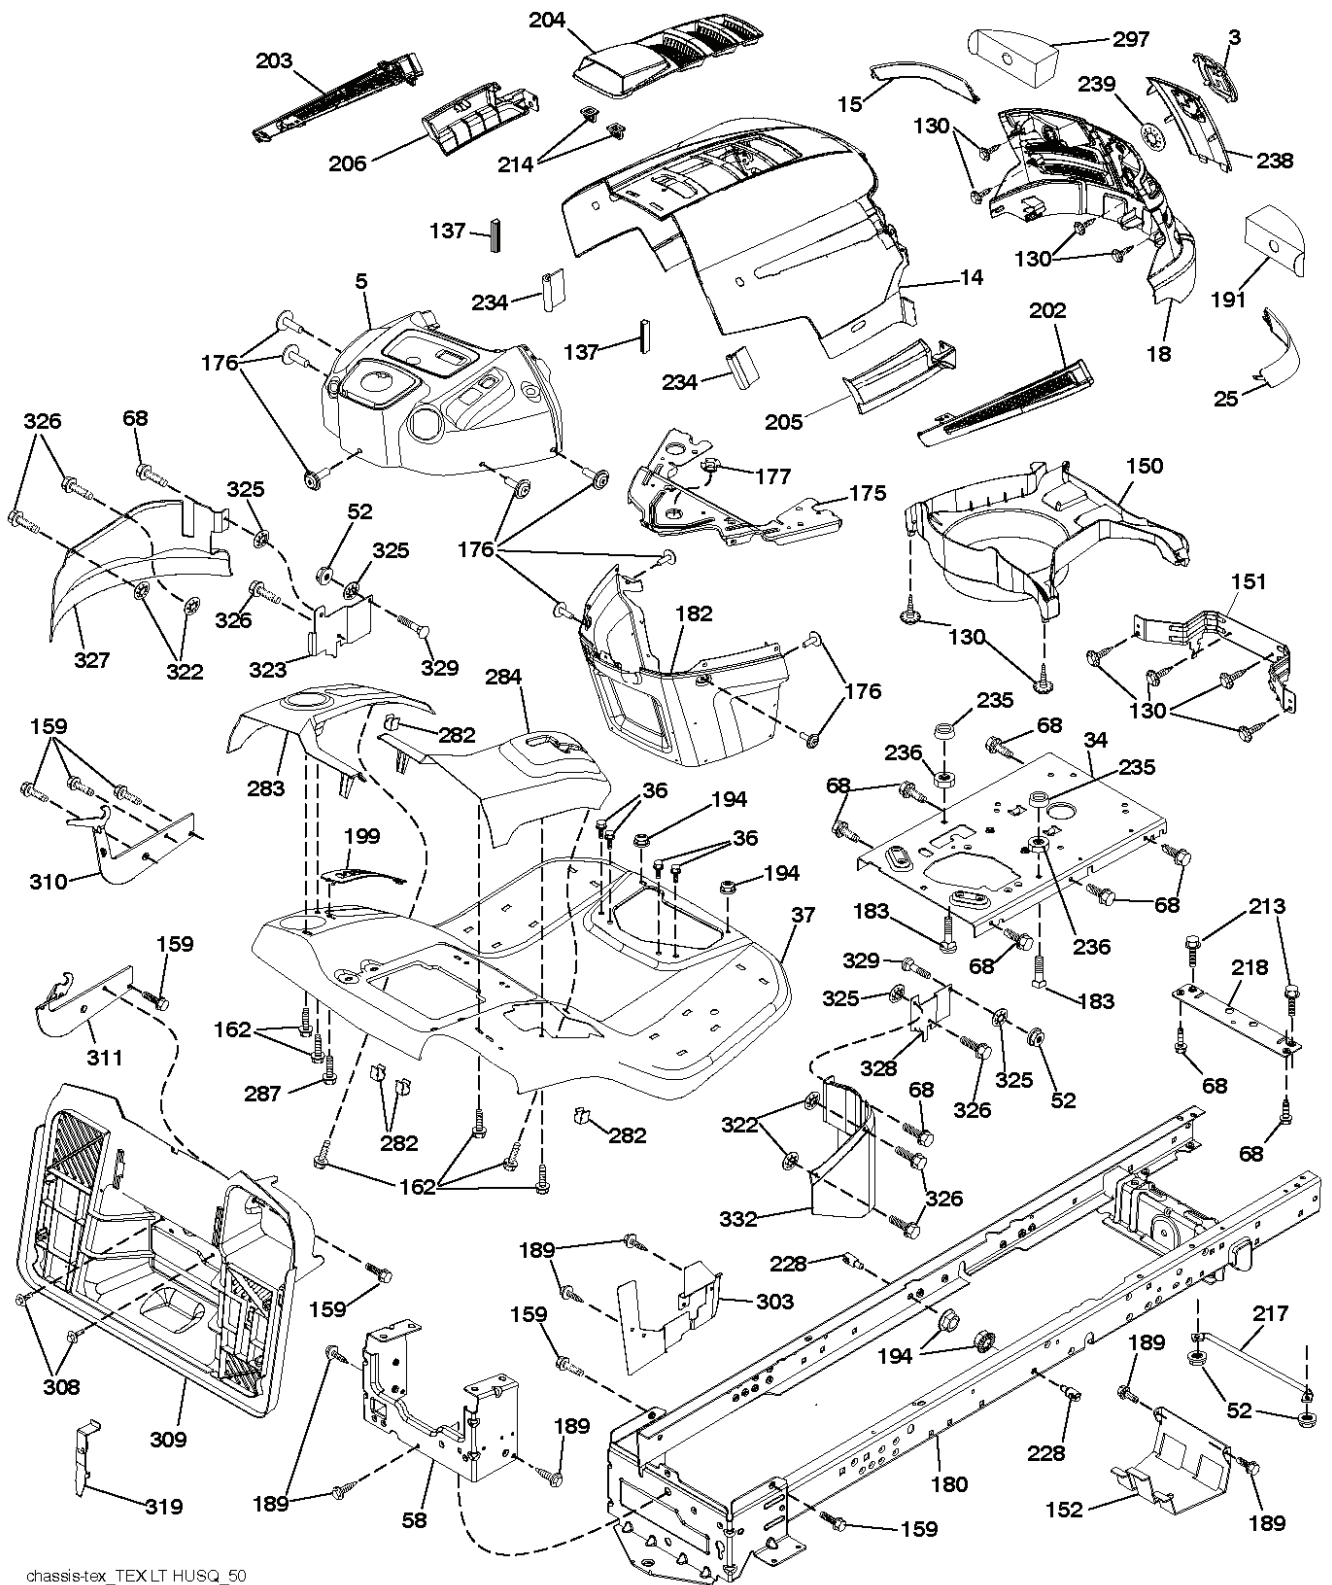

CT126, 96041008501, 2010-01

SPARE PARTS LIST

SPD_BAGGER_7_i2

REF.	PART NO.	DESCRIPTION	REMARK	QTY.	KIT
1	532428610	TUBE		1	
4	532439612	TUBE		1	
5	532417632	FRAME		1	
6	532126875	RIVET		1	
7	873900400	NUT		1	
8	532435165	COVER		1	
9	532417629	INSERT		1	
10	532417190	FRAME		1	
11	532417188	SUPPORT		1	
12	532421793	NUT SQUARE		1	
13	532421780	SCREW		1	
14	532421800	BOLT		1	
16	532421566	DEFLECTOR		1	
17	532421749	LEVER		1	
18	532421750	BRACKET		1	
20	585368801	BOLT		1	
21	532429981	GRASSBAG		1	
22	532142432	SCREW		1	
23	872040410	BOLT		1	
25	532421614	SPRING		1	
26	817490412	SCREW		1	
27	532421262	GROMMET		1	
28	532165787	HANDLE		1	
29	532194208	PIN		1	

107

108

25

106

REF.	PART NO.	DESCRIPTION	REMARK	QTY.	KIT
1	532144924	BATTERY		1	
2	874760412	BOLT		1	
8	532419791	BATTERY BOX		1	
16	532176138	MICRO SWITCH		1	
21	532400252	HARNESS		1	
22	532004152	BULB		1	
25	532416694	CABLE		1	
26	532175158	FUSE		1	
27	873510400	NUT		1	
28	532421686	CABLE		1	
29	532401545	SWITCH		1	
30	532193350	IGNITION MODULE		1	
33	532411935	KEY		1	
34	532110712	SWITCH		1	
40	532421002	HARNESS		1	
43	532192507	SOLENOID		1	
55	817060512	SCREW		1	
71	532429412	HARNESS		1	
79	532175242	HOLDER		1	
87	532421060	SWITCH		1	
90	532400725	COVER		1	
92	532196615	CABLE ASSY		1	
93	532192540	SCREW		1	
94	532191834	MODULE.REVERSE.ROS		1	
99	817670412	SCREW		1	
106	532174814	NUT		1	
107	532421061	SWITCH		1	
108	532421062	SWITCH		1	

REF.	PART NO.	DESCRIPTION	REMARK	QTY.	KIT
1	532059192	CAP VALVE		1	
2	532065139	NIPPLE		1	
3	532425261	RIM	Front 6 x 3.25	1	
4	532421652	TUBE	Front 13 x 5-6 (Service Item Only)	1	
5	532123410	TIRE	Front 13 x 5.0 - 6	1	
6	532124957	FITTING	(Front Wheel Only)	1	
7	532124959	BEARING	(Front Wheel Only)	1	
8	532175039	HUB CAP		1	
9	532106230	TIRE	Rear 16 x 6.5	1	
10	532127154	SEALING KIT	Rear (Service Item Only)	1	
11	532425262	RIM	Rear 8 x 5.375	1	
--	532144334	SEALING FOAM		1	