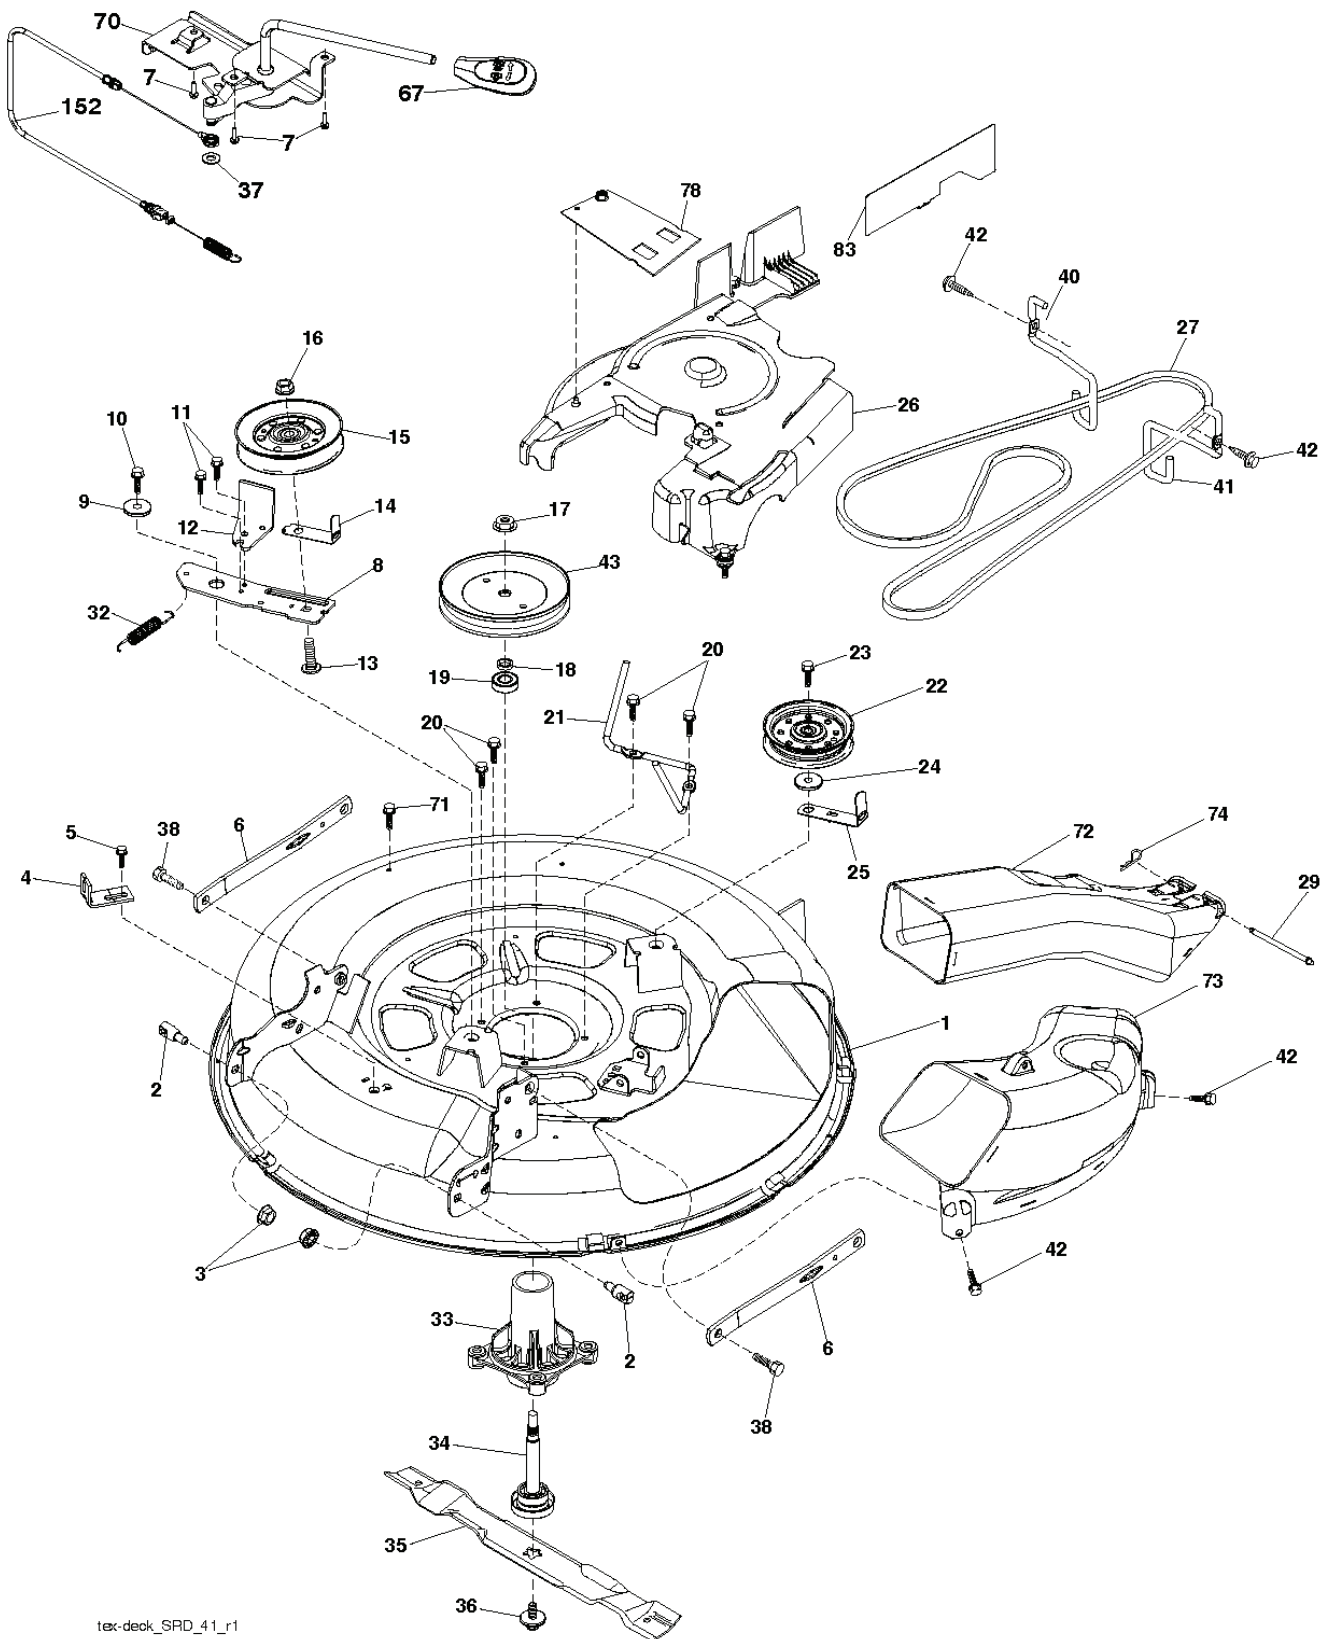

REF.	PART NO.	DESCRIPTION	REMARK	QTY.	KIT
1	000000000	W/O DESCRIPTION	Engine B&S Model No. 219807-1210-B1	1	
2	532179758	MUFFLER		1	
9	532194319	BELT GUIDE		1	
12	532140186	PULLEY		1	
15	532407545	FUEL TANK		1	
18	532430220	FUEL CAP		1	
20	532183897	CONTROL		1	
21	532416358	SCREW		1	
28	532137040	HOSE		1	
29	532137180	SPARK ARRESTER KIT		1	
37	532123487	HOSE CLAMP		1	
42	810040700	WASHER		1	
45	873510400	NUT		1	
69	532165291	GASKET		1	
79	532192334	SCREW		1	
84	817060620	SCREW		1	
85	532173937	BOLT		1	
90	817000616	SCREW		1	
96	819091416	WASHER		1	
97	817670412	SCREW		1	
102	817000512	SCREW		1	
108	532431689	COVER		1	
122	532421922	EXTENSION PIPE		1