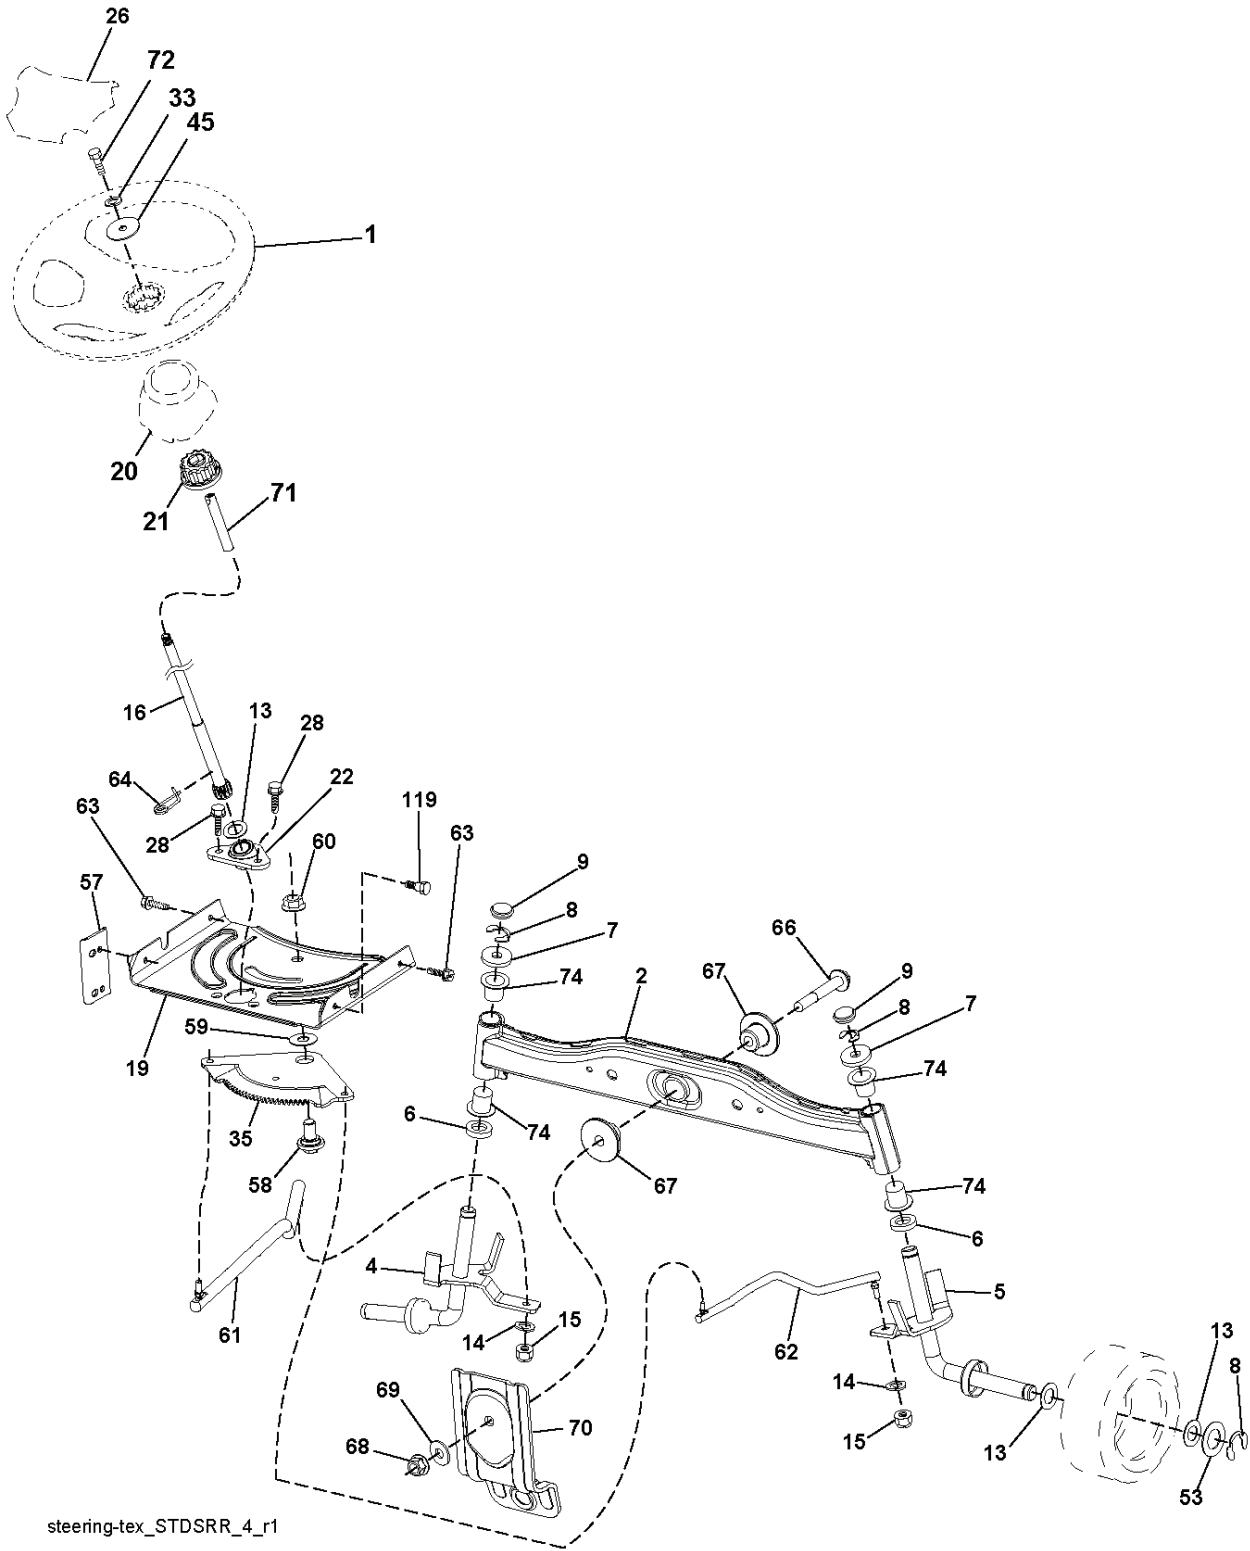

CT126, 96041008501, 2010-01

SPARE PARTS LIST

SPD_BAGGER_7_i2

REF.	PART NO.	DESCRIPTION	REMARK	QTY.	KIT
1	532428610	TUBE		1	
4	532439612	TUBE		1	
5	532417632	FRAME		1	
6	532126875	RIVET		1	
7	873900400	NUT		1	
8	532435165	COVER		1	
9	532417629	INSERT		1	
10	532417190	FRAME		1	
11	532417188	SUPPORT		1	
12	532421793	NUT SQUARE		1	
13	532421780	SCREW		1	
14	532421800	BOLT		1	
16	532421566	DEFLECTOR		1	
17	532421749	LEVER		1	
18	532421750	BRACKET		1	
20	585368801	BOLT		1	
21	532429981	GRASSBAG		1	
22	532142432	SCREW		1	
23	872040410	BOLT		1	
25	532421614	SPRING		1	
26	817490412	SCREW		1	
27	532421262	GROMMET		1	
28	532165787	HANDLE		1	
29	532194208	PIN		1	

107

108

25

106

REF.	PART NO.	DESCRIPTION	REMARK	QTY.	KIT
1	532144924	BATTERY		1	
2	874760412	BOLT		1	
8	532419791	BATTERY BOX		1	
16	532176138	MICRO SWITCH		1	
21	532400252	HARNESS		1	
22	532004152	BULB		1	
25	532416694	CABLE		1	
26	532175158	FUSE		1	
27	873510400	NUT		1	
28	532421686	CABLE		1	
29	532401545	SWITCH		1	
30	532193350	IGNITION MODULE		1	
33	532411935	KEY		1	
34	532110712	SWITCH		1	
40	532421002	HARNESS		1	
43	532192507	SOLENOID		1	
55	817060512	SCREW		1	
71	532429412	HARNESS		1	
79	532175242	HOLDER		1	
87	532421060	SWITCH		1	
90	532400725	COVER		1	
92	532196615	CABLE ASSY		1	
93	532192540	SCREW		1	
94	532191834	MODULE.REVERSE.ROS		1	
99	817670412	SCREW		1	
106	532174814	NUT		1	
107	532421061	SWITCH		1	
108	532421062	SWITCH		1	

REF.	PART NO.	DESCRIPTION	REMARK	QTY.	KIT
1	532059192	CAP VALVE		1	
2	532065139	NIPPLE		1	
3	532425261	RIM	Front 6 x 3.25	1	
4	532421652	TUBE	Front 13 x 5-6 (Service Item Only)	1	
5	532123410	TIRE	Front 13 x 5.0 - 6	1	
6	532124957	FITTING	(Front Wheel Only)	1	
7	532124959	BEARING	(Front Wheel Only)	1	
8	532175039	HUB CAP		1	
9	532106230	TIRE	Rear 16 x 6.5	1	
10	532127154	SEALING KIT	Rear (Service Item Only)	1	
11	532425262	RIM	Rear 8 x 5.375	1	
--	532144334	SEALING FOAM		1	