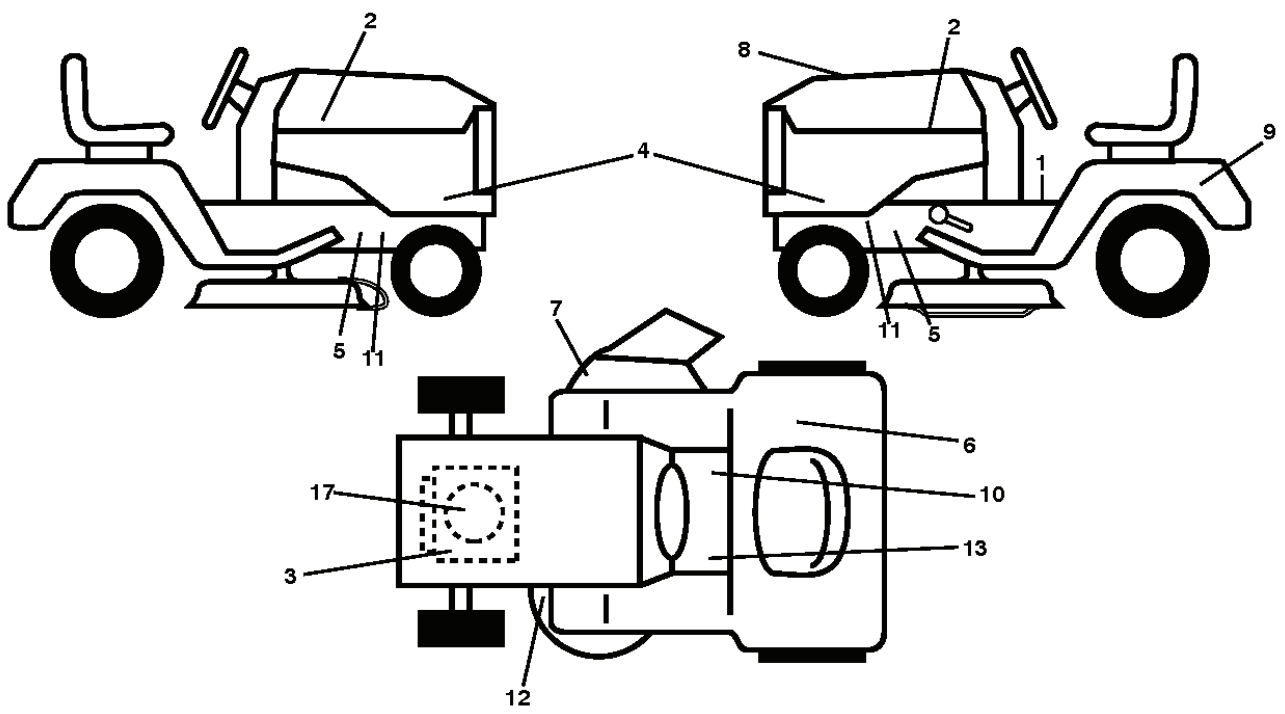

REF.	PART NO.	DESCRIPTION	REMARK	QTY.	KIT
3	532405012	LOGOTYPE		1	
5	532407592	PANEL		1	
14	532411073	HOOD		1	
15	532411079	LENS		1	
18	532426963	GRILLE		1	
25	532411078	LENS		1	
34	532196125	PLATE		1	
36	817060512	SCREW		1	
37	532441290	FENDER		1	
52	873800500	LOCK NUT		1	
58	532412280	PLATE		1	
68	817490508	SCREW		1	
130	532416358	SCREW		1	
137	532407590	DAMPING PIECE		1	
150	532406662	AIR DUCT		1	
151	532407807	BRACKET		1	
152	532199535	SHIELD		1	
159	817000612	SCREW		1	
162	532142432	SCREW		1	
175	532199472	PLATE		1	
176	532400776	SCREW		1	
177	532195228	BUSHING		1	
180	532414685	CHASSIS		1	
182	532407176	DASH		1	
183	874520520	BOLT		1	
189	817000512	SCREW		1	
191	532416500	INSERT		1	
194	873900500	NUT		1	
199	532418739	PLATE		1	
202	532411075	AIR CONDUCTOR		1	
203	532411074	AIR CONDUCTOR		1	
204	532411116	AIR CONDUCTOR		1	
205	532411076	FENDER		1	
206	532411077	FENDER		1	
213	874760512	BOLT		1	
214	532199145	CLIP		1	
217	532409167	ROD		1	
218	532196395	PLATE		1	
228	532195161	STUD		1	
234	532404742	DAMPING PIECE		1	
235	532406129	SPACER		1	
236	873930500	NUT		1	
238	532411119	FRONT COVER		1	
239	532404883	CLIP		1	
282	532414110	CLIP		1	
283	532425249	CONSOLE		1	
284	532425360	CONSOLE		1	
287	817600406	SCREW		1	
297	532406665	INSERT		1	
303	532425151	SHIELD		1	
308	532171877	BOLT		1	
309	532430246	BACKPLATE		1	
310	532417195	BRACKET		1	
311	532417196	BRACKET		1	
319	532174662	BRACKET		1	
322	532423062	NUT		1	
323	532431488	GUARD		1	
325	532423063	WASHER		1	
326	817060410	SCREW		1	
327	532431483	GUARD		1	
328	532431487	GUARD		1	
329	872140505	BOLT		1	
332	532431482	GUARD		1	
---	532411115	PLUG		1