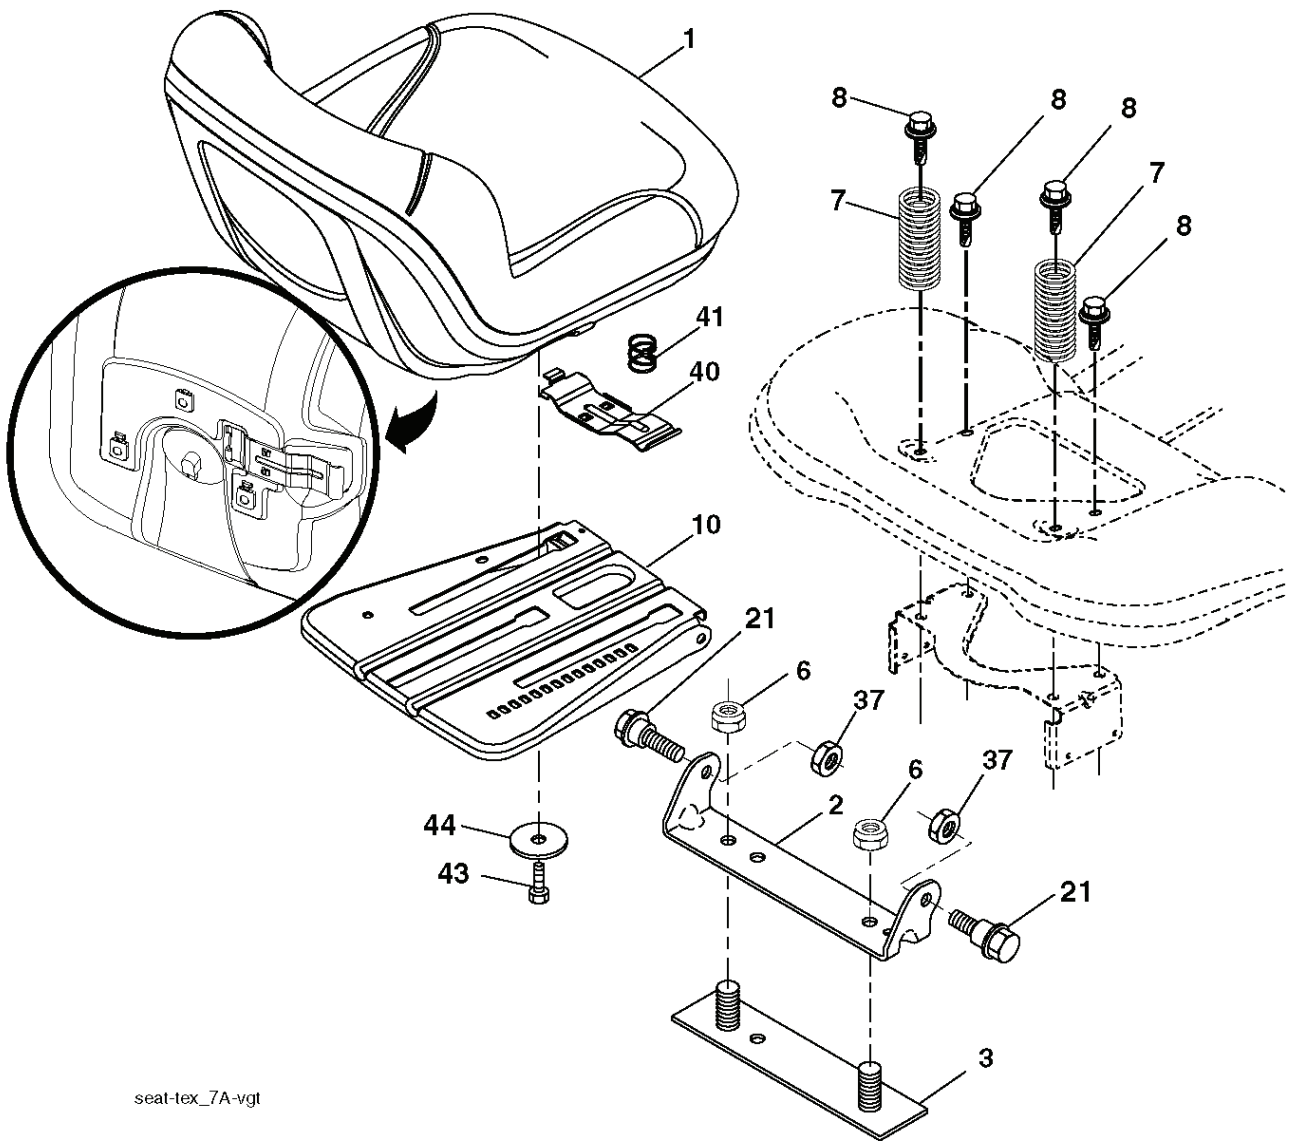

IGNITION SWITCH

POSITION	CIRCUIT	"MAKE"
OFF	M+G+A1	
RUN/OVERRIDE	B+A1	
RUN	B+A1	L+A2
START	B + S + A1	

CHASSIS HARNESS CONNECTOR (C1) (MATING SIDE)

DASH HARNESS CONNECTOR (C2) (MATING SIDE)

WIRING INSULATED CLIPS
 NOTE: IF WIRING INSULATED CLIPS WERE REMOVED FOR SERVICING OF UNIT, THEY SHOULD BE RE-INSTALLED TO PROPERLY SECURE YOUR WIRING.

NON-REMOVABLE CONNECTIONS

REMOVABLE CONNECTIONS

seat-tex_7A-vgt

REF.	PART NO.	DESCRIPTION	REMARK	QTY.	KIT
1	532424067	SEAT		1	
2	532180166	BRACKET		1	
3	532140675	STRAP		1	
6	873800600	NUT		1	
7	532124181	SPRING		1	
8	532171877	BOLT		1	
10	532196977	PLATE		1	
21	532171852	BOLT		1	
37	873800500	LOCK NUT		1	
40	532197661	HANDLE		1	
41	532198200	SPRING		1	
43	874760612	BOLT		1	
44	819133812	WASHER		1	
	PART NO.		REMARK		KIT