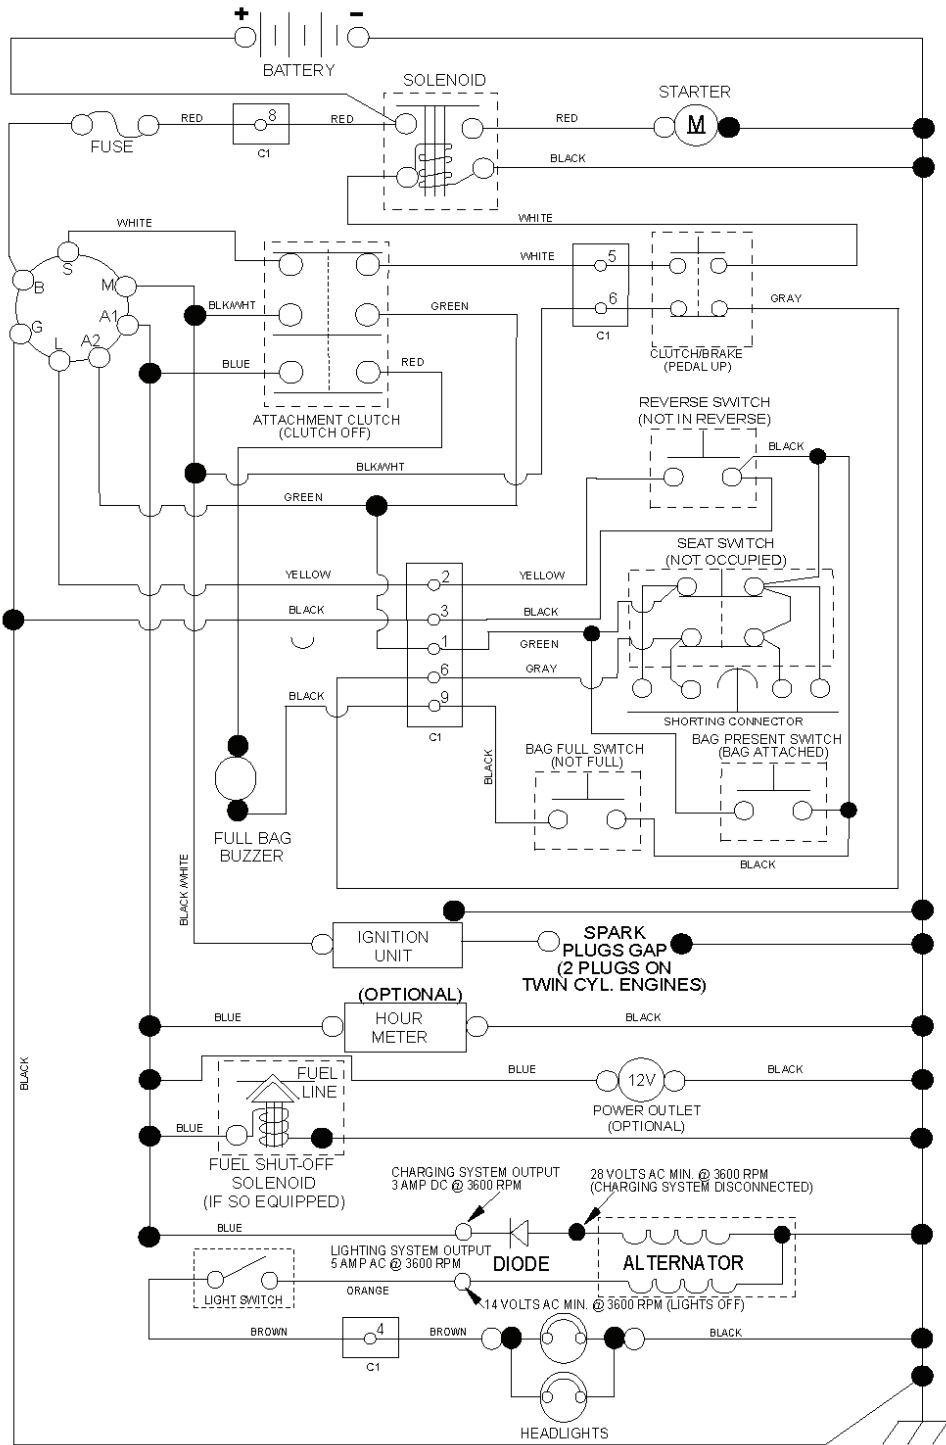

NOTE
YOUR TRACTOR IS EQUIPPED WITH A SPECIAL ALTERNATOR SYSTEM. THE LIGHTS ARE NOT CONNECTED TO THE BATTERY, BUT HAVE THEIR OWN ELECTRICAL SOURCE. BECAUSE OF THIS, THE BRIGHTNESS OF THE LIGHTS WILL CHANGE WITH ENGINE SPEED. AT IDLE THE LIGHTS WILL DIM. AS THE ENGINE SPEED IS INCREASED, THE LIGHTS WILL BECOME THEIR BRIGHTEST.