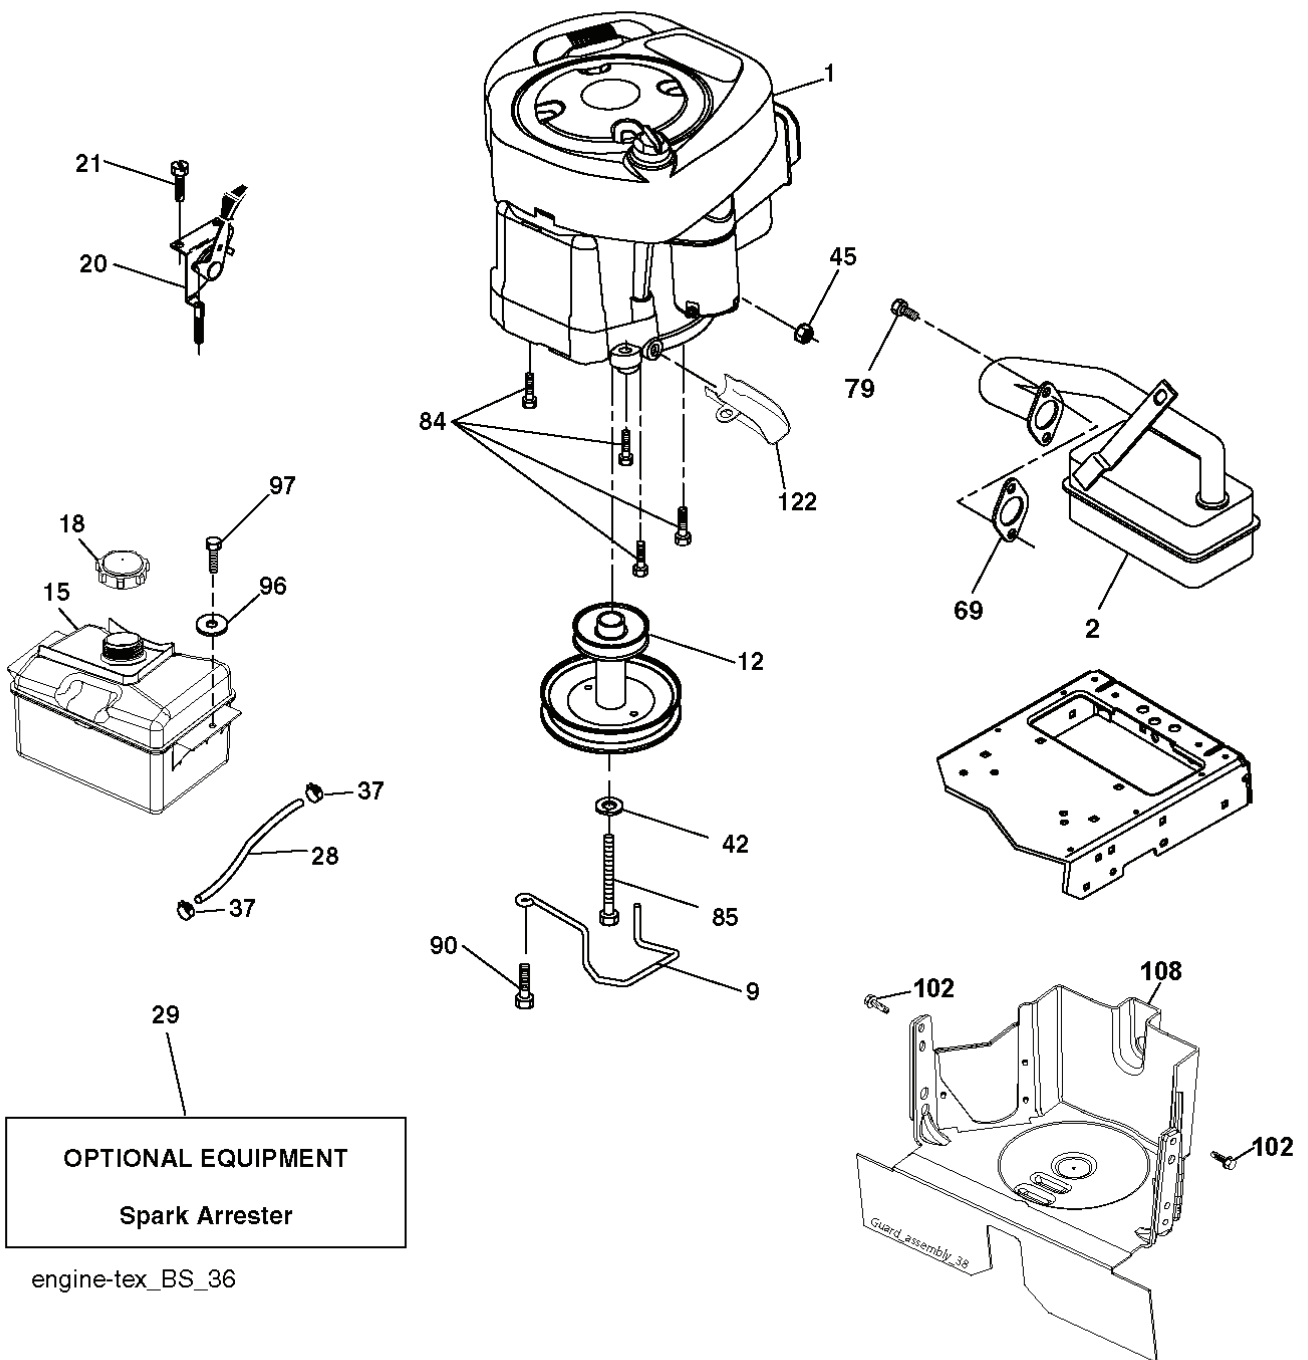

REF.	PART NO.	DESCRIPTION	REMARK	QTY.	KIT
1	532400389	LABEL		1	
2	532429196	DECAL		1	
3	532196841	DECAL		1	
4	532422585	DECAL		1	
5	532159736	DECAL		1	
6	532180432	DECAL		1	
7	532425113	DECAL		1	
8	532432904	DECAL		1	
9	532145005	DECAL		1	
10	532140837	DECAL		1	
11	532401146	DECAL		1	
12	532421543	DECAL		1	
13	532159737	DECAL		1	
17	532417926	DECAL		1	
--	532425258	PAD		1	
--	532425339	PAD		1	
--	532432901	MANUAL		1	

engine-tex_BS_36