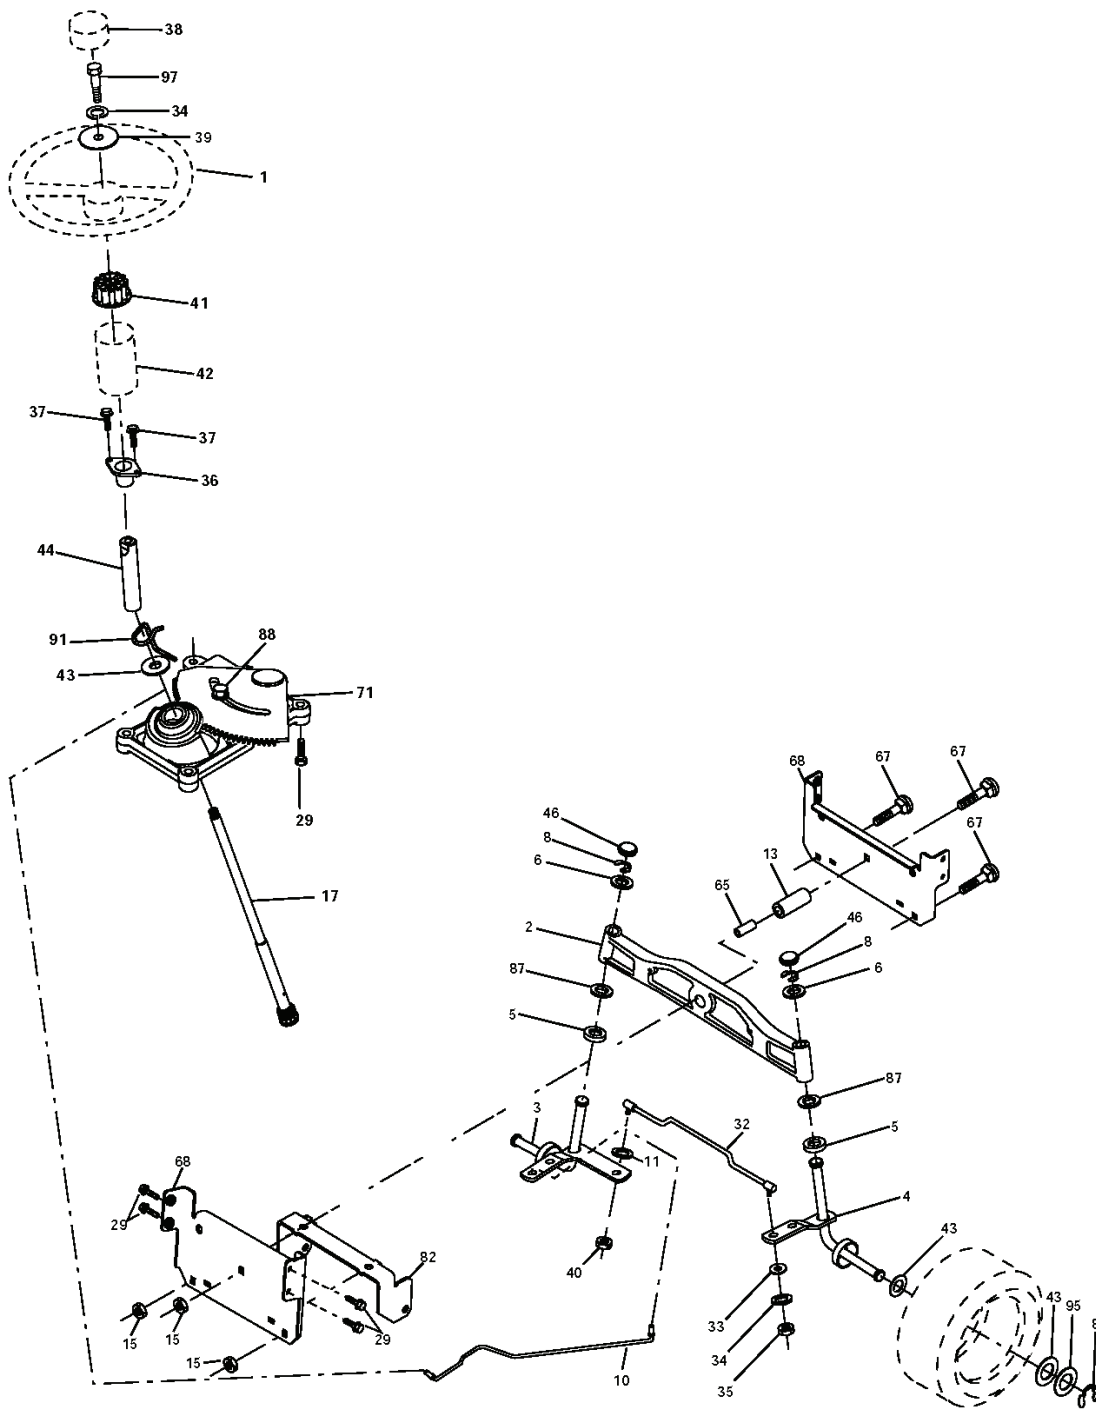

03047

PTO SWITCH

POSITION	CIRCUIT
OFF	C+G, B+H
ON	C+F, B+E, A+D

RELAY

NON-REMOVABLE CONNECTIONS

REMOVABLE CONNECTIONS

seat_lt.knob_7(CRD)

REF.	PART NO.	DESCRIPTION	REMARK	QTY.	KIT
1	532188715	SIEGE CONDUCTEUR		1	
2	532140551	BRACKET		1	
3	871110616	SCREW		1	
4	819131610	WASHER		1	
5	532145006	CLIP		1	
6	873800600	NUT		1	
7	532124181	SPRING		1	
8	817000616	SCREW		1	
9	819131614	WASHER		1	
10	532195530	BERCEAU DE SIEGE CONDUCTEUR		1	
11	532166369	WING NUT		1	
12	532174648	BRACKET		1	
13	532121248	BUSHING		1	
14	872050412	BOLT		1	
15	532121249	SPACER		1	
16	532123740	SPRING		1	
17	532123976	LOCKNUT		1	
21	532171852	BOLT		1	
22	873800500	LOCK NUT		1	
24	819171912	WASHER		1	
25	532127018	BOLT		1	

REF.	PART NO.	DESCRIPTION	REMARK	QTY.	KIT
1	532059192	CAP VALVE		1	
2	532065139	NIPPLE		1	
3	532106222	TIRE		1	
4	532059904	HOSE		1	
5	532138336	RIM		1	
6	532124957	FITTING		1	
7	532124959	BEARING		1	
8	532138337	RIM SPROCKET		1	
9	532122082	TIRE		1	
10	532124926	HOSE		1	
11	532175039	HUB CAP		1	
--	532144334	SEALING FOAM		1	