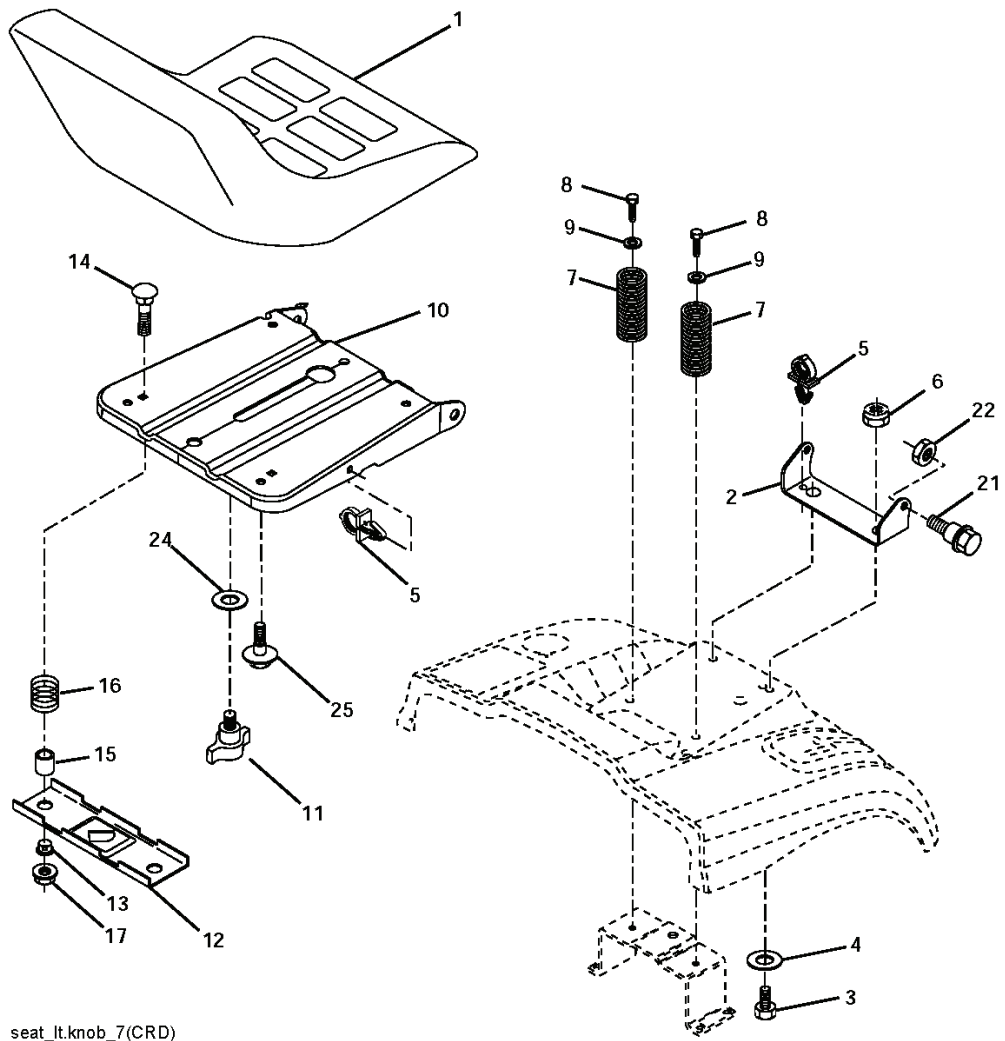

IGNITION SWITCH

POSITION	CIRCUIT	"MAKE"
OFF	M+G+A1	
RUN/OVERRIDE	B+A1	
RUN	B+A1	L+A2
START	B+S+A1	

WIRING INSULATED CLIPS
 NOTE: IF WIRING INSULATED CLIPS WERE REMOVED FOR SERVICING OF UNIT, THEY SHOULD BE REPLACED TO PROPERLY SECURE YOUR WIRING.

03047

PTO SWITCH

POSITION	CIRCUIT
OFF	C+G, B+H
ON	C+F, B+E, A+D

RELAY

NON-REMOVABLE CONNECTIONS

REMOVABLE CONNECTIONS

seat_lt.knob_7(CRD)

REF.	PART NO.	DESCRIPTION	REMARK	QTY.	KIT
1	532188715	SIEGE CONDUCTEUR		1	
2	532140551	BRACKET		1	
3	871110616	SCREW		1	
4	819131610	WASHER		1	
5	532145006	CLIP		1	
6	873800600	NUT		1	
7	532124181	SPRING		1	
8	817000616	SCREW		1	
9	819131614	WASHER		1	
10	532195530	BERCEAU DE SIEGE CONDUCTEUR		1	
11	532166369	WING NUT		1	
12	532174648	BRACKET		1	
13	532121248	BUSHING		1	
14	872050412	BOLT		1	
15	532121249	SPACER		1	
16	532123740	SPRING		1	
17	532123976	LOCKNUT		1	
21	532171852	BOLT		1	
22	873800500	LOCK NUT		1	
24	819171912	WASHER		1	
25	532127018	BOLT		1	

REF.	PART NO.	DESCRIPTION	REMARK	QTY.	KIT
1	532059192	CAP VALVE		1	
2	532065139	NIPPLE		1	
3	532106222	TIRE		1	
4	532059904	HOSE		1	
5	532138336	RIM		1	
6	532124957	FITTING		1	
7	532124959	BEARING		1	
8	532138337	RIM SPROCKET		1	
9	532122082	TIRE		1	
10	532124926	HOSE		1	
11	532175039	HUB CAP		1	
--	532144334	SEALING FOAM		1	