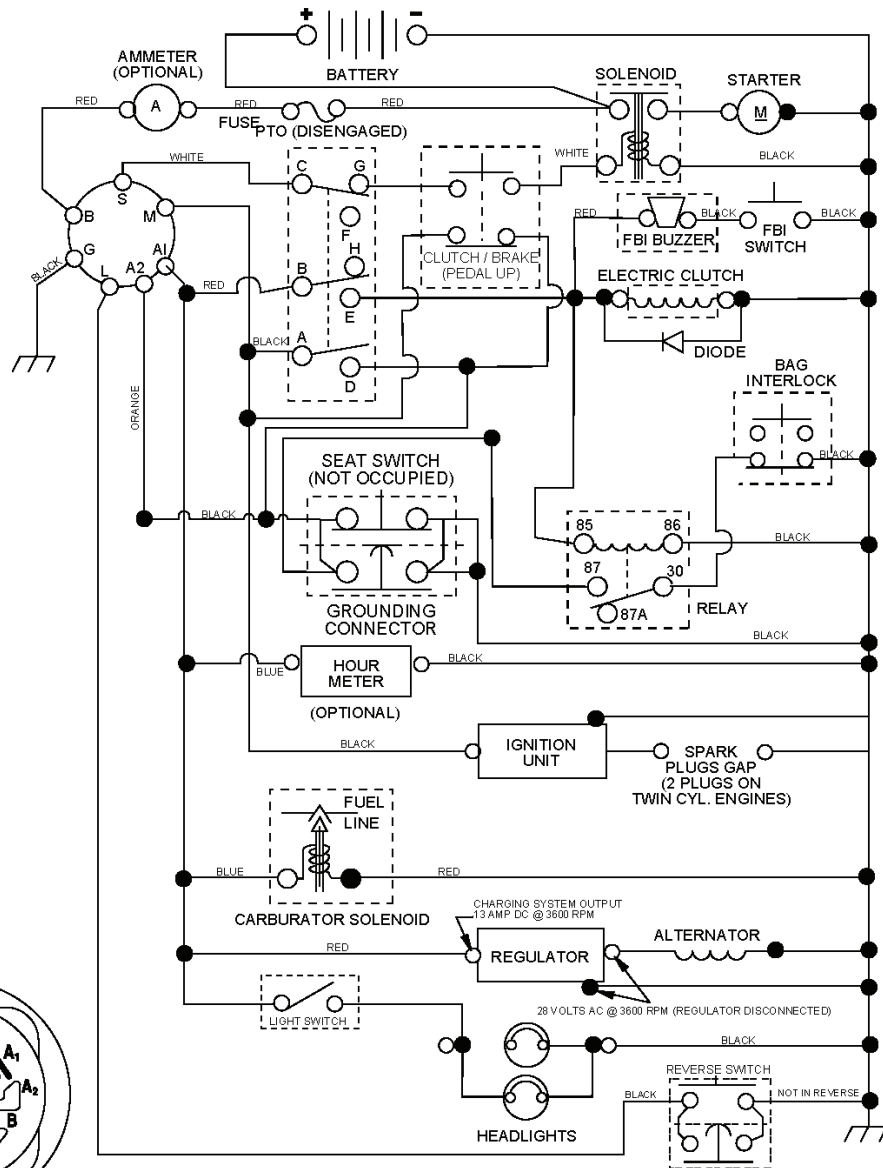

IGNITION SWITCH

POSITION	CIRCUIT	"MAKE"
OFF	M+G+A1	
RUN/OVERRIDE	B+A1	
RUN	B+A1	L+A2
START	B+S+A1	

WIRING INSULATED CLIPS
NOTE: IF WIRING INSULATED CLIPS WERE REMOVED FOR SERVICING OF UNIT, THEY SHOULD BE REPLACED TO PROPERLY SECURE YOUR WIRING.

03047

PTO SWITCH

POSITION	CIRCUIT
OFF	C+G, B+H
ON	C+F, B+E, A+D

NON-REMOVABLE CONNECTIONS

REMOVABLE CONNECTIONS