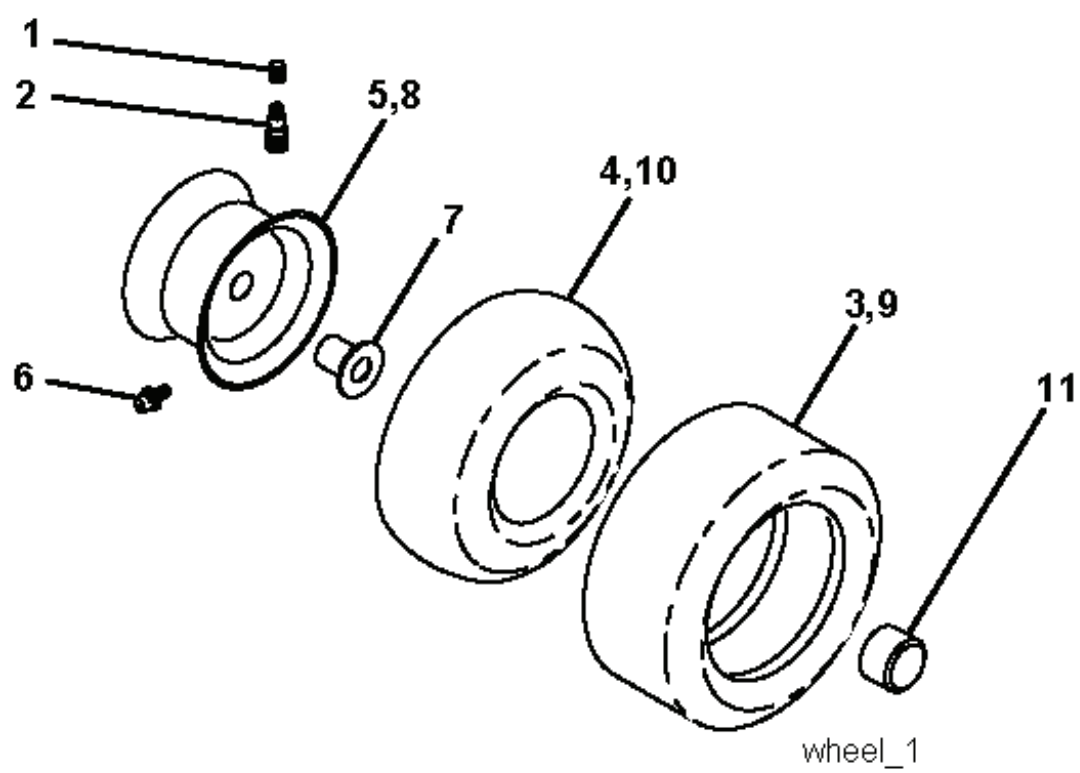

03047

PTO SWITCH

POSITION	CIRCUIT
OFF	C+G, B+H
ON	C+F, B+E, A+D

RELAY

NON-REMOVABLE CONNECTIONS

REMOVABLE CONNECTIONS

seat_lt.knob_7(CRD)

REF.	PART NO.	DESCRIPTION	REMARK	QTY.	KIT
1	532188715	SIEGE CONDUCTEUR		1	
2	532140551	BRACKET		1	
3	871110616	SCREW		1	
4	819131610	WASHER		1	
5	532145006	CLIP		1	
6	873800600	NUT		1	
7	532124181	SPRING		1	
8	817000616	SCREW		1	
9	819131614	WASHER		1	
10	532195530	BERCEAU DE SIEGE CONDUCTEUR		1	
11	532166369	WING NUT		1	
12	532174648	BRACKET		1	
13	532121248	BUSHING		1	
14	872050412	BOLT		1	
15	532121249	SPACER		1	
16	532123740	SPRING		1	
17	532123976	LOCKNUT		1	
21	532171852	BOLT		1	
22	873800500	LOCK NUT		1	
24	819171912	WASHER		1	
25	532127018	BOLT		1	

REF.	PART NO.	DESCRIPTION	REMARK	QTY.	KIT
1	532059192	CAP VALVE		1	
2	532065139	NIPPLE		1	
3	532106222	TIRE		1	
4	532059904	HOSE		1	
5	532138336	RIM		1	
6	532124957	FITTING		1	
7	532124959	BEARING		1	
8	532138337	RIM SPROCKET		1	
9	532122082	TIRE		1	
10	532124926	HOSE		1	
11	532175039	HUB CAP		1	
--	532144334	SEALING FOAM		1	