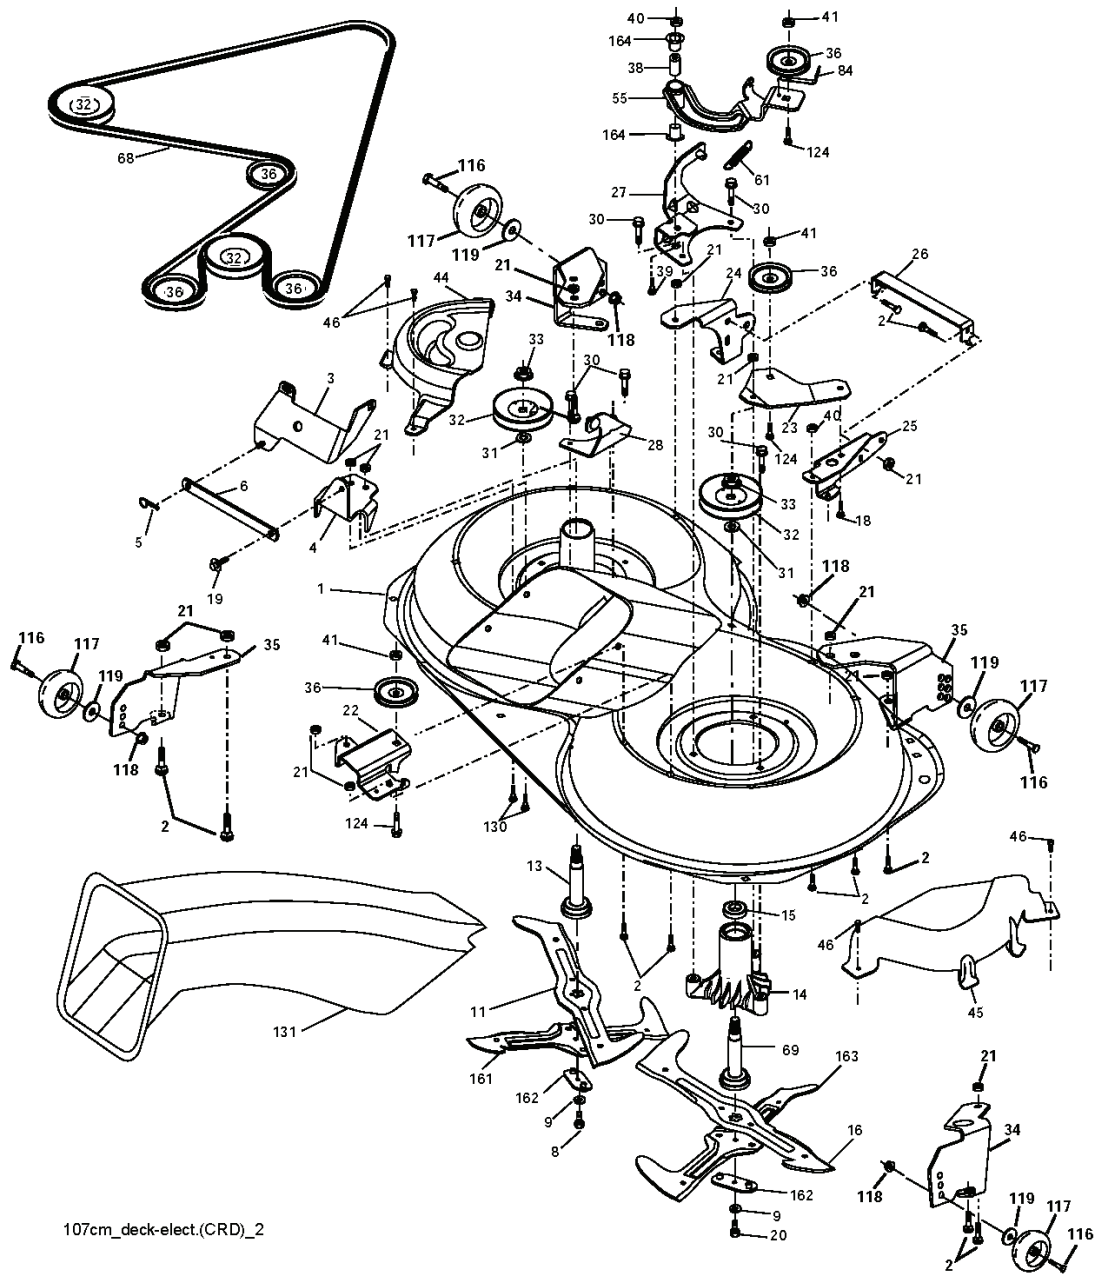

107cm_deck-elect.(CRD)_2

REF.	PART NO.	DESCRIPTION	REMARK	QTY.	KIT
1	532169160	HOUSING		1	
2	872140506	BOLT		1	
3	532165569	BRACKET		1	
4	532169167	BRACKET		1	
5	532124670	RETAINER RING		1	
6	532165557	ROD		1	
8	532181712	BOLT		1	
9	810030600	WASHER		1	
11	532180583	BLADE		1	
13	532137645	SHAFT		1	
14	532128774	BEARING HOUSING		1	
15	532110485	BEARING		1	
16	532180584	BLADE		1	
18	872110606	BOLT		1	
19	532132827	SPEC. BOLT		1	
20	532181713	BOLT		1	
21	873680500	NUT		1	
22	532169165	BRACKET		1	
23	532169166	BRACKET		1	
24	532169170	BRACKET		1	
25	532400105	BRACKET		1	
26	532400110	SUPPORT		1	
27	532169172	BRACKET		1	
28	532169168	BRACKET		1	
30	532173984	SCREW		1	
31	532187690	WASHER		1	
32	532175707	MANDREL PULLEY		1	
33	532400234	NUT		1	
34	532400103	BRACKET		1	
35	532400104	BRACKET		1	
36	532146763	PULLEY		1	
38	532169851	SPACER		1	
39	872110622	BOLT		1	
40	873680600	NUT		1	
41	873900600	NUT		1	
44	532175538	COVER		1	
45	532175539	COVER		1	
46	532137729	SCREW		1	
55	532169849	LEVER		1	
61	532175159	SPRING		1	
68	532169178	BELT		1	
69	532165482	SHAFT		1	
84	532156085	BELT GUIDE		1	
116	532184219	BOLT		1	
117	532174873	WHEEL		1	
118	873930600	NUT		1	
119	819121414	WASHER		1	
124	872110612	BOLT		1	
130	872110506	BOLT		1	
131	532165661	PIPE		1	
161	532180424	BLADE		1	
162	532180878	ADAPTER		1	
163	532180425	BLADE		1	
164	532124937	BEARING COL. STRG.		1	
--	532181857	BEARING HOUSING		1	
--	532181858	BEARING HOUSING		1	
--	532181770	HOUSING		1