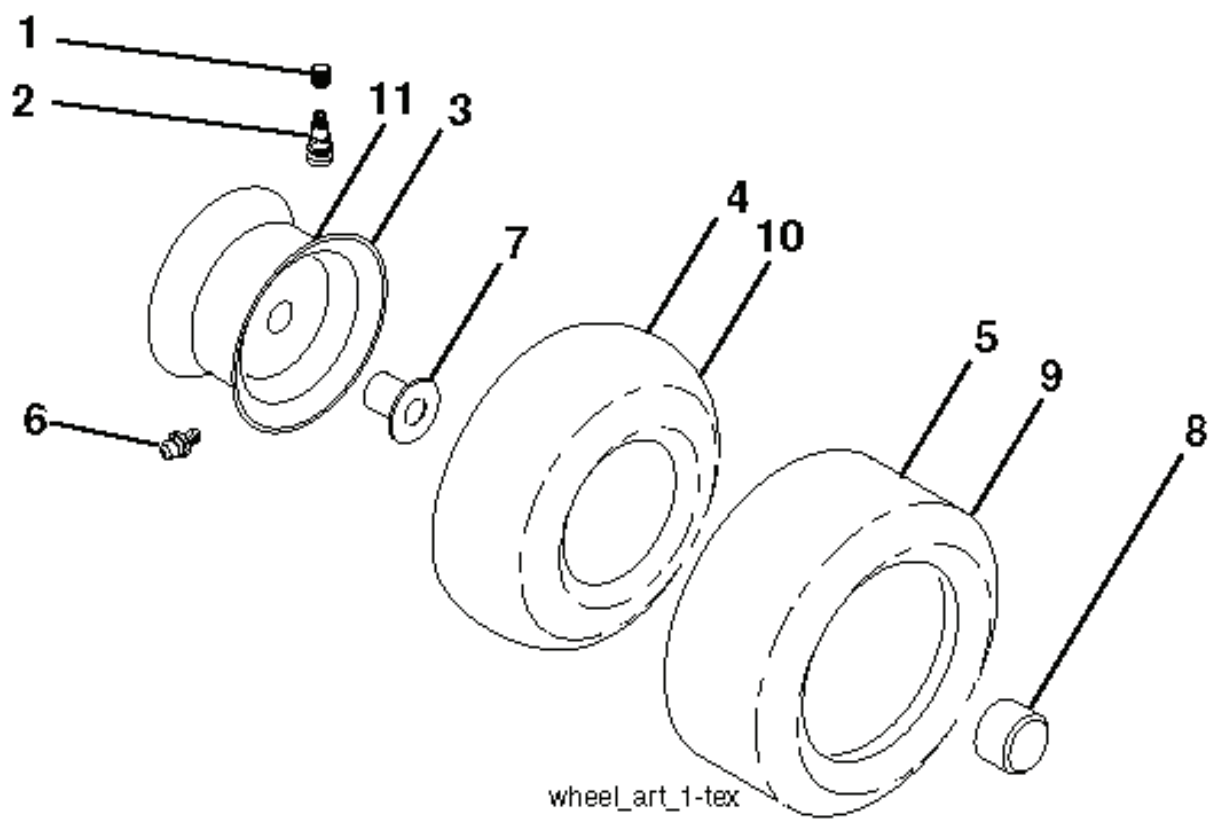

REF.	PART NO.	DESCRIPTION	REMARK	QTY.	KIT
2	532436996	SHAFT		1	
3	532195231	LEVER		1	
7	532411555	GRIP		1	
10	532196314	SPRING		1	
87	532194209	SPRING		1	
88	532445496	SPRING		1	
89	819191912	WASHER		1	
90	532194208	PIN		1	
91	532195181	LINK		1	
97	817490608	SCREW		1	
98	532195270	LINK		1	
100	873930600	NUT		1	
101	532407003	LINK		1	

IGNITION SWITCH

POSITION	CIRCUIT	"MAKE"
OFF	M+G+A1	
RUN/OVERRIDE	B+A1	
RUN	B+A1	L+A2
START	B + S + A1	

CHASSIS HARNESS CONNECTOR (C1) (MATING SIDE)

DASH HARNESS CONNECTOR (C1) (MATING SIDE)

WIRING INSULATED CLIPS
 NOTE: IF WIRING INSULATED CLIPS WERE REMOVED FOR SERVICING OF UNIT, THEY SHOULD BE RE-INSTALLED TO PROPERLY SECURE YOUR WIRING.

NON-REMOVABLE CONNECTIONS

REMOVABLE CONNECTIONS

REF.	PART NO.	DESCRIPTION	REMARK	QTY.	KIT
1	532439740	STEERING WHEEL		1	
2	532436870	WHEEL AXLE		1	
4	532436873	SPINDLE		1	
5	532436874	SPINDLE		1	
6	532124931	WASHER		1	
7	532121748	WASHER		1	
8	812000029	RETAINER RING		1	
9	532121232	HUB CAP		1	
13	532121749	WASHER		1	
14	810040600	WASHER		1	
15	873540600	NUT		1	
16	532444213	SHAFT		1	
19	532194729	PLATE		1	
20	532441425	COVER		1	
21	532437747	ADAPTER WHEEL		1	
22	532194845	BUSHING		1	
26	532439743	HUB CAP		1	
28	817000612	SCREW		1	
33	810040500	WASHER		1	
35	532440770	GEAR		1	
45	819113812	WASHER		1	
53	532188967	WASHER		1	
57	532407465	BRACKET		1	
58	532194747	BOLT		1	
59	532194748	WASHER		1	
60	873971000	NUT		1	
61	532436884	LINK		1	
62	532436885	TUBE		1	
63	817000512	SCREW		1	
64	532199849	SPRING RETAINER		1	
66	871020748	BOLT		1	
67	532194737	BUSHING		1	
68	873900700	NUT		1	
69	532199162	WASHER		1	
70	532196197	BRACKET		1	
71	532190752	SHAFT		1	
72	532428982	BOLT		1	
80	532001370	WASHER		1	
81	532436887	LINK		1	
82	532436877	BOLT		1	
85	532441873	PIVOT		1	
86	532441872	PIVOT		1	
118	532406013	BEARING		1	
122	532444962	CAP		1	