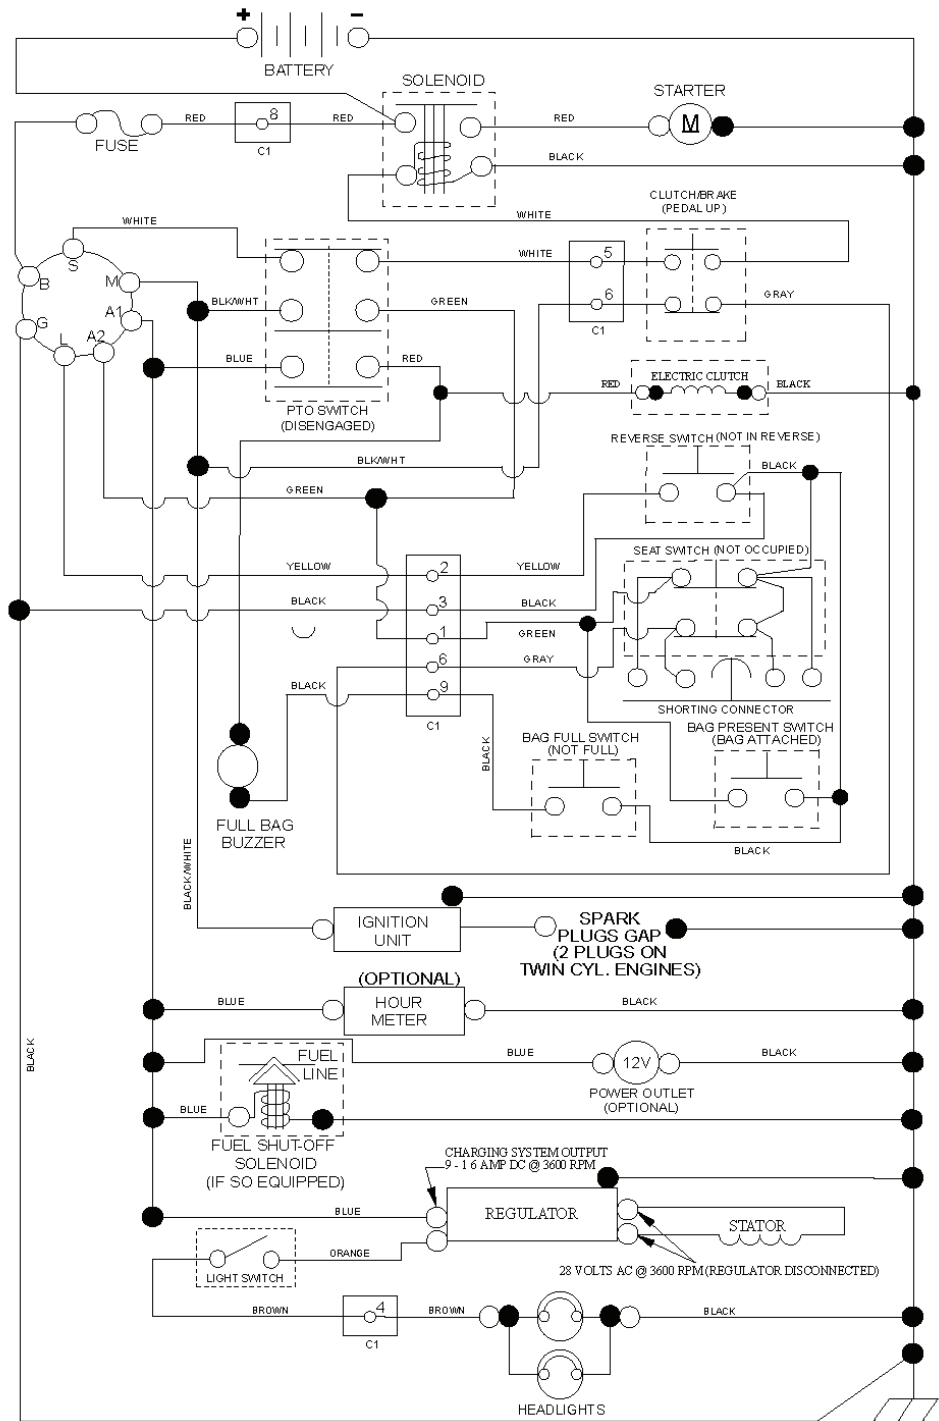

IGNITION SWITCH

POSITION	CIRCUIT	"MAKE"
OFF	M+G+A1	
RUN/OVERRIDE	B+A1	
RUN	B+A1	L+A2
START	B + S + A1	

WIRING INSULATED CLIPS
NOTE: IF WIRING INSULATED CLIPS WERE REMOVED FOR SERVICING OF UNIT, THEY SHOULD BE RE-INSTALLED TO PROPERLY SECURE YOUR WIRING.