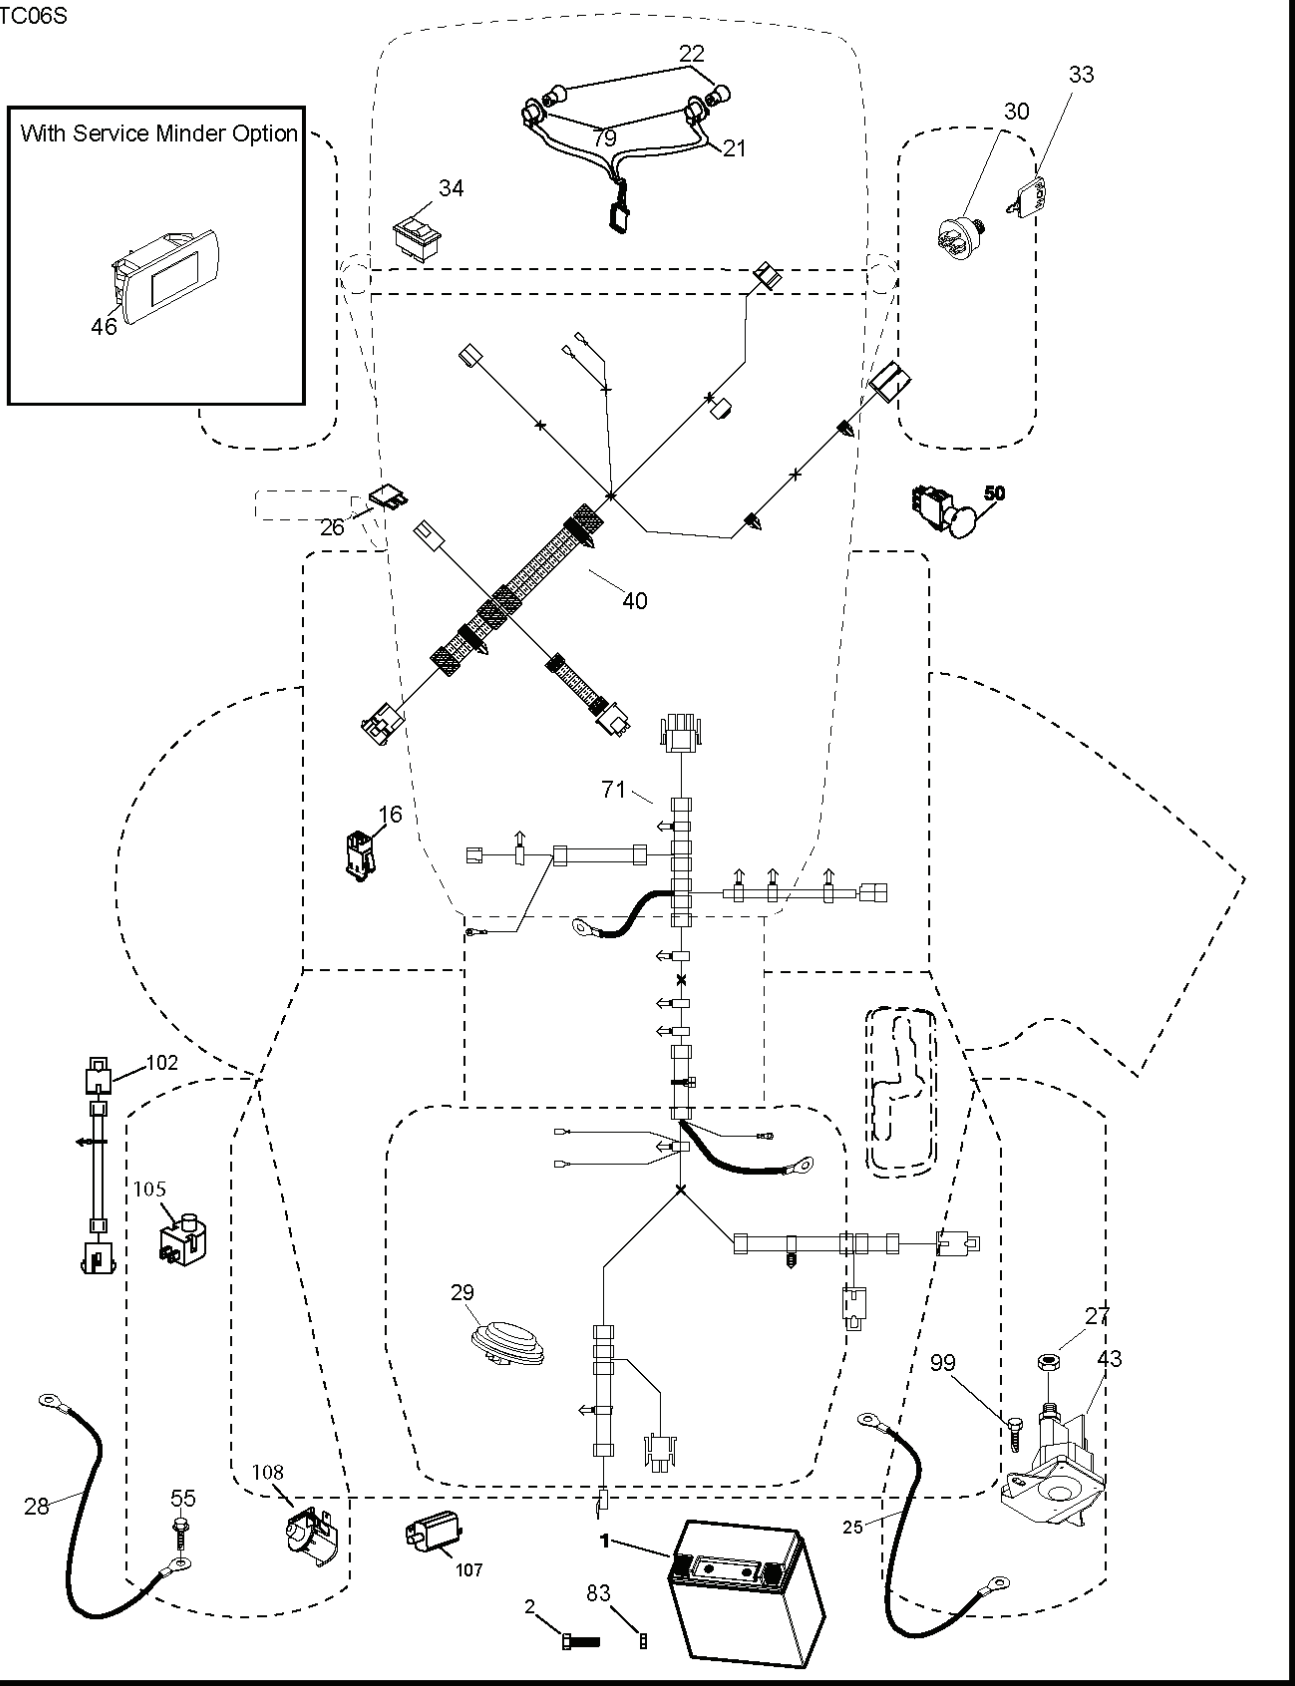

REF.	PART NO.	DESCRIPTION	REMARK	QTY.	KIT
1	000000000	W/O DESCRIPTION	Transaxle Tufftorq K46DF (446488)	1	
2	532123583	KEY		1	
6	532124028	BUSHING		1	
17	532436227	SPRING		1	
27	817490528	SCREW		1	
29	532442795	ROD		1	
30	819131616	WASHER		1	
33	812000001	RETAINER RING		1	
35	532401031	ROD		1	
37	532121749	WASHER		1	
38	532169613	SLEEVE		1	
42	532124872	PEDAL RUBBER		1	
49	872110614	BOLT		1	
50	532194327	PULLEY		1	
51	873900600	NUT		1	
52	532199534	PULLEY		1	
56	532442781	BELT		1	
61	532445151	PULLEY		1	
64	532197865	SHAFT		1	
73	874490544	SCREW		1	
90	532443605	KEEPER		1	
99	532443947	ROD		1	
103	873350500	NUT		1	
116	873900500	NUT		1	
125	817000512	SCREW		1	
140	810040400	WASHER		1	
143	817490508	SCREW		1	
159	876020412	SPLIT PIN		1	
160	532169484	PIN		1	
161	532105709	SPRING		1	
163	532442793	ROD		1	
166	532429164	NUT		1	
167	532405257	LATCH		1	
175	532429359	SHAFT		1	
183	532137057	SPACER		1	
184	532441407	BRAKE		1	
185	872110622	BOLT		1	
186	532194321	SPACER		1	
188	532194323	LINK		1	
189	532433611	BELLCRANK		1	
195	532435865	BRACKET		1	
196	817000616	SCREW		1	
197	532195804	BRACKET		1	
203	819111116	WASHER		1	
205	532121748	WASHER		1	
210	532400980	PEDAL ARM		1	
211	532120183	BEARING		1	
214	532421263	PAD		1	
215	532419482	PEDAL RUBBER		1	
221	532403187	SPRING		1	
222	879212010	WASHER		1	
226	532401564	BRACKET		1	
227	817490512	SCREW		1	
279	532444283	LINK		1	
280	819111012	WASHER		1	
309	532165581	RETAINER		1	
311	532169845	WASHER		1	
312	532165614	HUB		1	
313	874780416	BOLT		1	
314	532444713	RETAINER		1	
315	817580520	BOLT		1	
339	532436867	STRAP		1	
342	532182682	BELT GUIDE		1	
351	532436998	BRACKET		1	
352	532435645	BRACKET		1	
355	532435669	STRAP		1	
359	817490610	SCREW		1	
360	532444714	NUT		1	
361	532194326	PULLEY		1	
362	532436812	IDLER		1	
363	532442780	SPACER		1	
364	532443032	BRACKET		1	

TC06S

With Service Minder Option