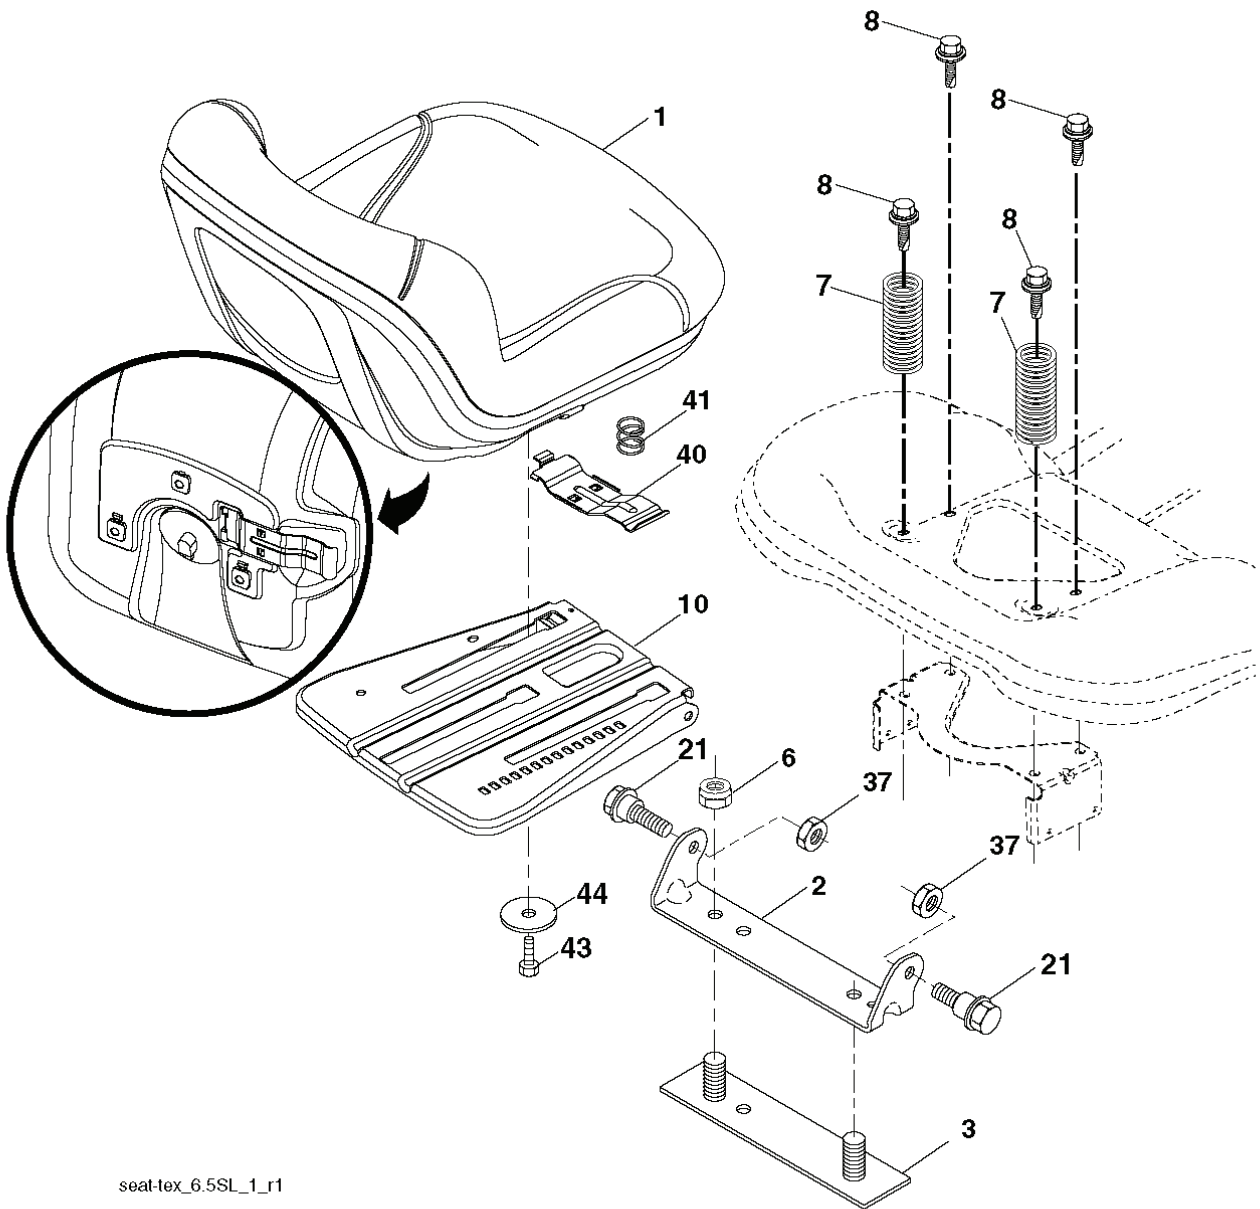

seat-hex_6.5SL_1_r1

REF.	PART NO.	DESCRIPTION	REMARK	QTY.	KIT
1	532439822	SEAT		1	
2	532180166	BRACKET		1	
3	532140675	STRAP		1	
6	873800600	NUT		1	
7	532124181	SPRING		1	
8	532171877	BOLT		1	
10	532196977	PLATE		1	
21	532171852	BOLT		1	
37	873800500	LOCK NUT		1	
40	532197661	HANDLE		1	
41	532198200	SPRING		1	
43	874760612	BOLT		1	
44	819133812	WASHER		1	
	PART NO.		REMARK		KIT