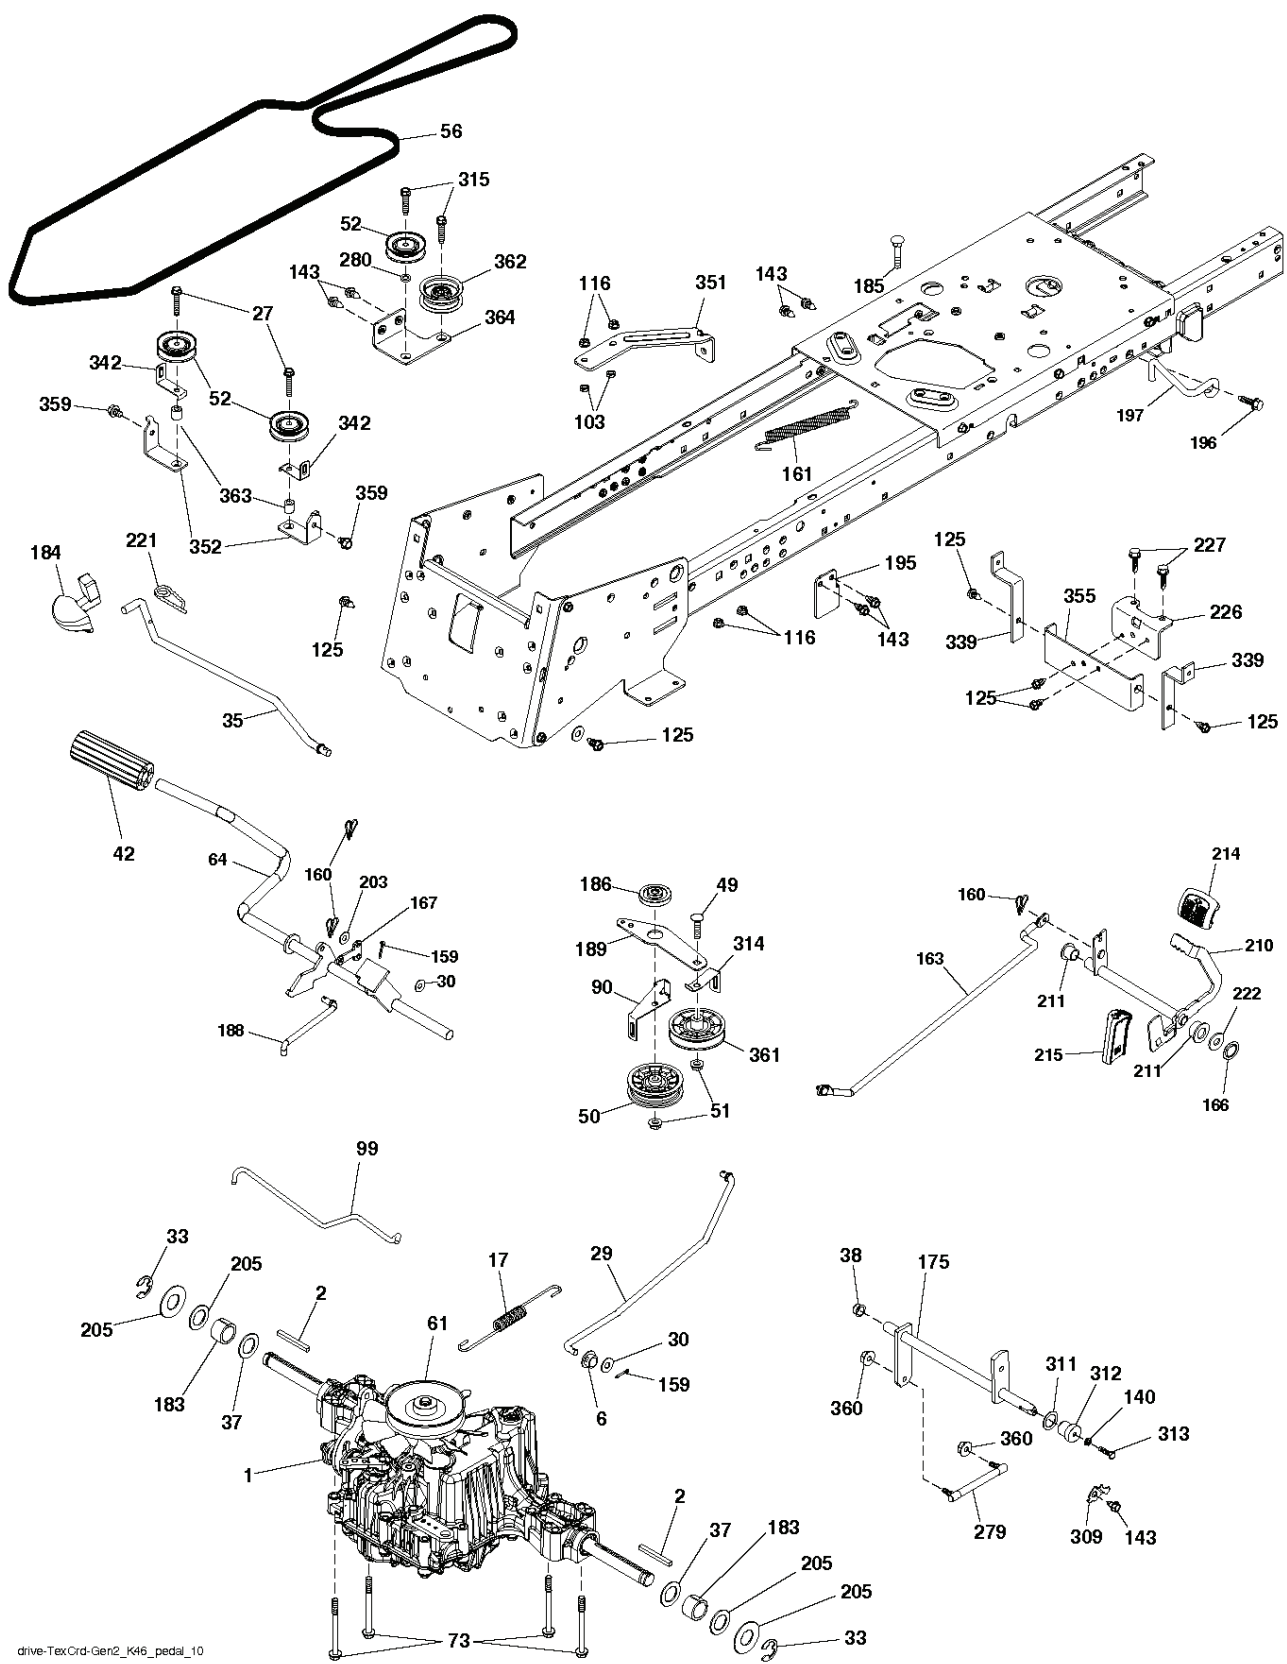

REF.	PART NO.	DESCRIPTION	REMARK	QTY.	KIT
1	532445503	DECAL		1	
2	532196841	DECAL		1	
3	581627301	DECAL		1	
4	532446415	DECAL		1	
5	532178302	DECAL		1	
6	532180432	DECAL		1	
7	532440247	DECAL		1	
8	532446775	DECAL		1	
11	532182166	DECAL		1	
14	532159736	DECAL		1	
21	532441189	DECAL		1	
22	532445102	DECAL		1	
23	532444619	DECAL		1	
24	532445493	DECAL		1	
--	532441409	PAD		1	
--	532441410	PAD		1	

REF.	PART NO.	DESCRIPTION	REMARK	QTY.	KIT
1	000000000	W/O DESCRIPTION	ENGINE KOHLER MODEL NO. SV590-3210 (438332)	1	
2	532188655	MUFFLER		1	
9	532194320	BELT GUIDE		1	
11	532400008	CLUTCH		1	
12	532405097	PULLEY		1	
15	532407545	FUEL TANK		1	
18	532430220	FUEL CAP		1	
20	532183897	CONTROL		1	
21	532416358	SCREW		1	
28	532137040	HOSE		1	
29	532137180	SPARK ARRESTER KIT		1	
37	532123487	HOSE CLAMP		1	
41	532126197	WASHER		1	
42	810040700	WASHER		1	
45	873510400	NUT		1	
69	532185909	GASKET		1	
85	532173937	BOLT		1	
86	532192334	SCREW		1	
87	532171877	BOLT		1	
90	817000616	SCREW		1	
92	817120616	SCREW		1	
94	532188654	TUBE EXHAUST		1	
96	819091416	WASHER		1	
97	817670412	SCREW		1	
122	532421922	EXTENSION PIPE		1	