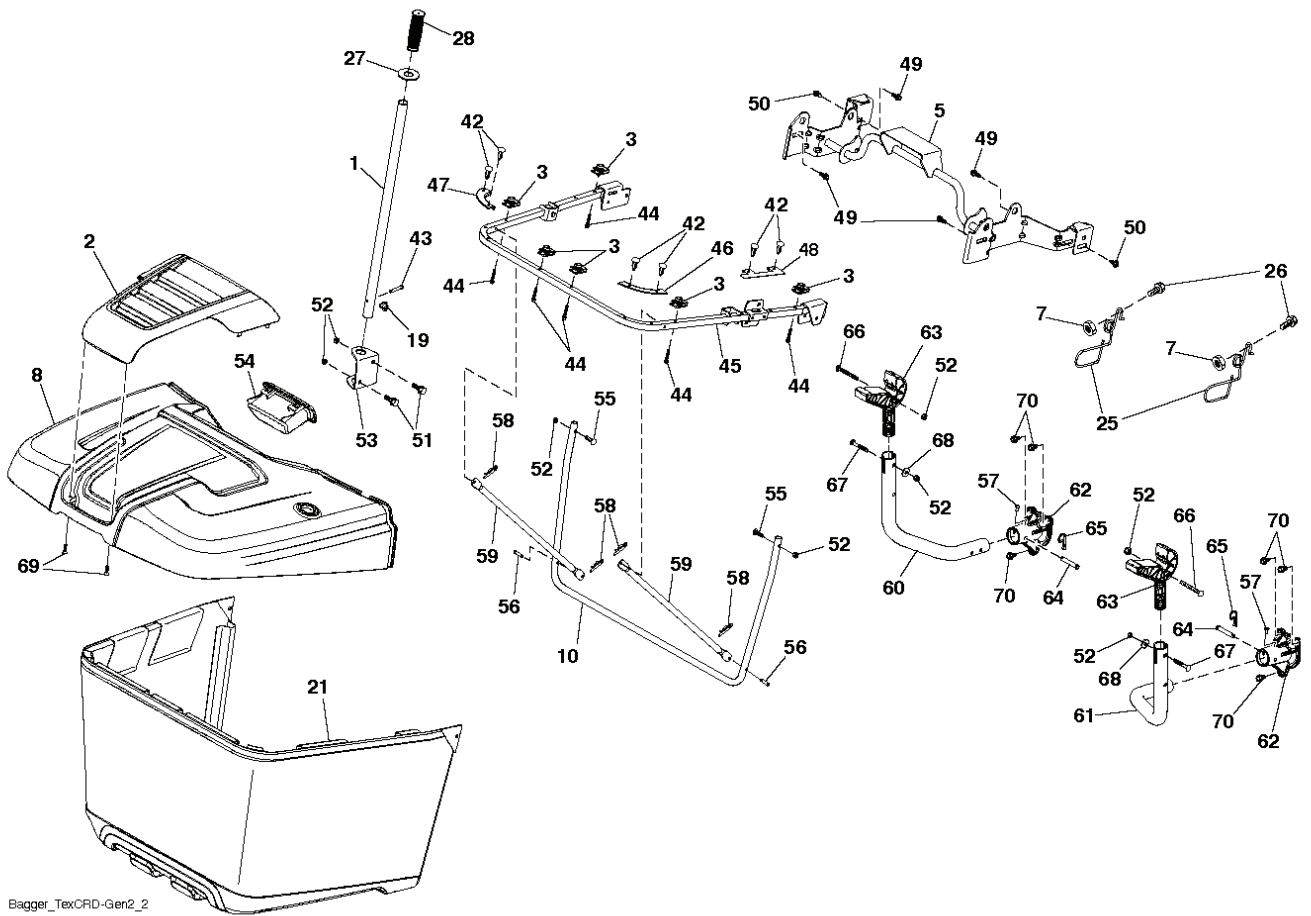

Bagger_TexCRD-Gen2_2

REF.	PART NO.	DESCRIPTION	REMARK	QTY.	KIT
1	532428610	TUBE		1	
2	532447572	COVER		1	
3	532174814	NUT		1	
5	532443762	FRAME		1	
7	873900400	NUT		1	
8	532447575	COVER		1	
10	532443755	FRAME		1	
19	532194208	PIN		1	
21	532445943	BAG		1	
25	532445528	LATCH		1	
26	817490412	SCREW		1	
27	532445529	GROMMET		1	
28	532165787	HANDLE		1	
42	532440428	CLIP		1	
43	532126875	RIVET		1	
44	532199687	SCREW		1	
45	532443754	FRAME		1	
46	532445541	CONNECTOR		1	
47	532444079	CONNECTOR		1	
48	532444080	BAFFLE		1	
49	532171873	BOLT		1	
50	532171877	BOLT		1	
51	872110506	BOLT		1	
52	873800500	LOCK NUT		1	
53	532444195	BRACKET		1	
54	532447218	HANDLE		1	
55	872140512	BOLT		1	
56	532420306	CLEVIS PIN		1	
57	532199855	SCREW		1	
58	532085179	CLIP		1	
59	532444763	TUBE		1	
60	532444105	TUBE		1	
61	532444106	TUBE		1	
62	532444542	BRACKET		1	
63	532444110	PIVOT		1	
64	532430422	PEN		1	
65	532124788	RETAINER RING		1	
66	532446723	BOLT		1	
67	532448039	BOLT		1	
68	819111610	WASHER		1	
69	532421801	SCREW		1	
70	817000612	SCREW		1