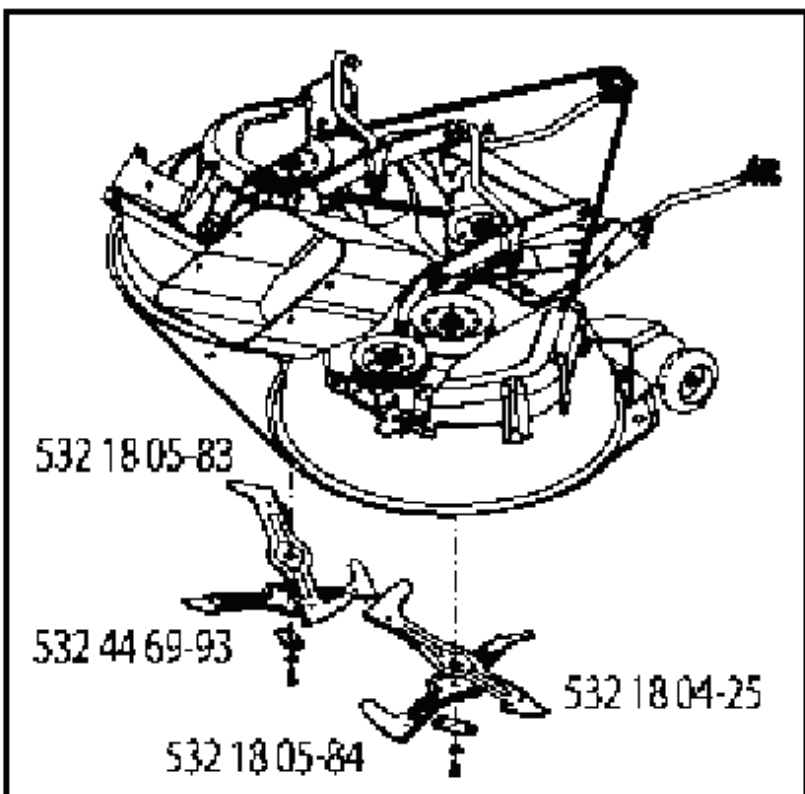

IGNITION SWITCH

POSITION	CIRCUIT	"MAKE"
OFF	M+G+A1	
RUN/OVERRIDE	B+A1	
RUN	B+A1	L+A2
START	B + S + A1	

CHASSIS HARNESS CONNECTOR (C1) (MATING SIDE)

DASH HARNESS CONNECTOR (C1) (MATING SIDE)

WIRING INSULATED CLIPS
 NOTE: IF WIRING INSULATED CLIPS WERE REMOVED FOR SERVICING OF UNIT, THEY SHOULD BE RE-INSTALLED TO PROPERLY SECURE YOUR WIRING.

NON-REMOVABLE CONNECTIONS

REMOVABLE CONNECTIONS

REF.	PART NO.	DESCRIPTION	REMARK	QTY.	KIT
1	532439740	STEERING WHEEL		1	
2	532436870	WHEEL AXLE		1	
4	532436873	SPINDLE		1	
5	532436874	SPINDLE		1	
6	532124931	WASHER		1	
7	532121748	WASHER		1	
8	812000029	RETAINER RING		1	
9	532121232	HUB CAP		1	
13	532121749	WASHER		1	
14	810040600	WASHER		1	
15	873540600	NUT		1	
16	532444213	SHAFT		1	
19	532194729	PLATE		1	
20	532441425	COVER		1	
21	532437747	ADAPTER WHEEL		1	
22	532194845	BUSHING		1	
26	532439743	HUB CAP		1	
28	817000612	SCREW		1	
33	810040500	WASHER		1	
35	532440770	GEAR		1	
45	819113812	WASHER		1	
53	532188967	WASHER		1	
57	532407465	BRACKET		1	
58	532194747	BOLT		1	
59	532194748	WASHER		1	
60	873971000	NUT		1	
61	532436884	LINK		1	
62	532436885	TUBE		1	
63	817000512	SCREW		1	
64	532199849	SPRING RETAINER		1	
66	871020748	BOLT		1	
67	532194737	BUSHING		1	
68	873900700	NUT		1	
69	532199162	WASHER		1	
70	532196197	BRACKET		1	
71	532190752	SHAFT		1	
72	532428982	BOLT		1	
80	532001370	WASHER		1	
81	532436887	LINK		1	
82	532436877	BOLT		1	
85	532441873	PIVOT		1	
86	532441872	PIVOT		1	
118	532406013	BEARING		1	
122	532444962	CAP		1	

wheel_art_1-tex

REF.	PART NO.	DESCRIPTION	REMARK	QTY.	KIT
1	532059192	CAP VALVE		1	
2	532065139	NIPPLE		1	
3	532138336	RIM	Front 6"	1	
4	532059904	HOSE	(Service Item Only)	1	
5	532106222	TIRE	Front 15" x 6.0"-6"	1	
6	532124957	FITTING	(Front Wheel Only)	1	
7	532124959	BEARING	(Front Wheel Only)	1	
8	532175039	HUB CAP		1	
9	532420531	TIRE	Rear 18" x 9.5"-8"	1	
10	532124926	HOSE	(Service Item Only)	1	
11	532138337	RIM SPROCKET	Rear 8"	1	
--	532144334	SEALING FOAM		1	