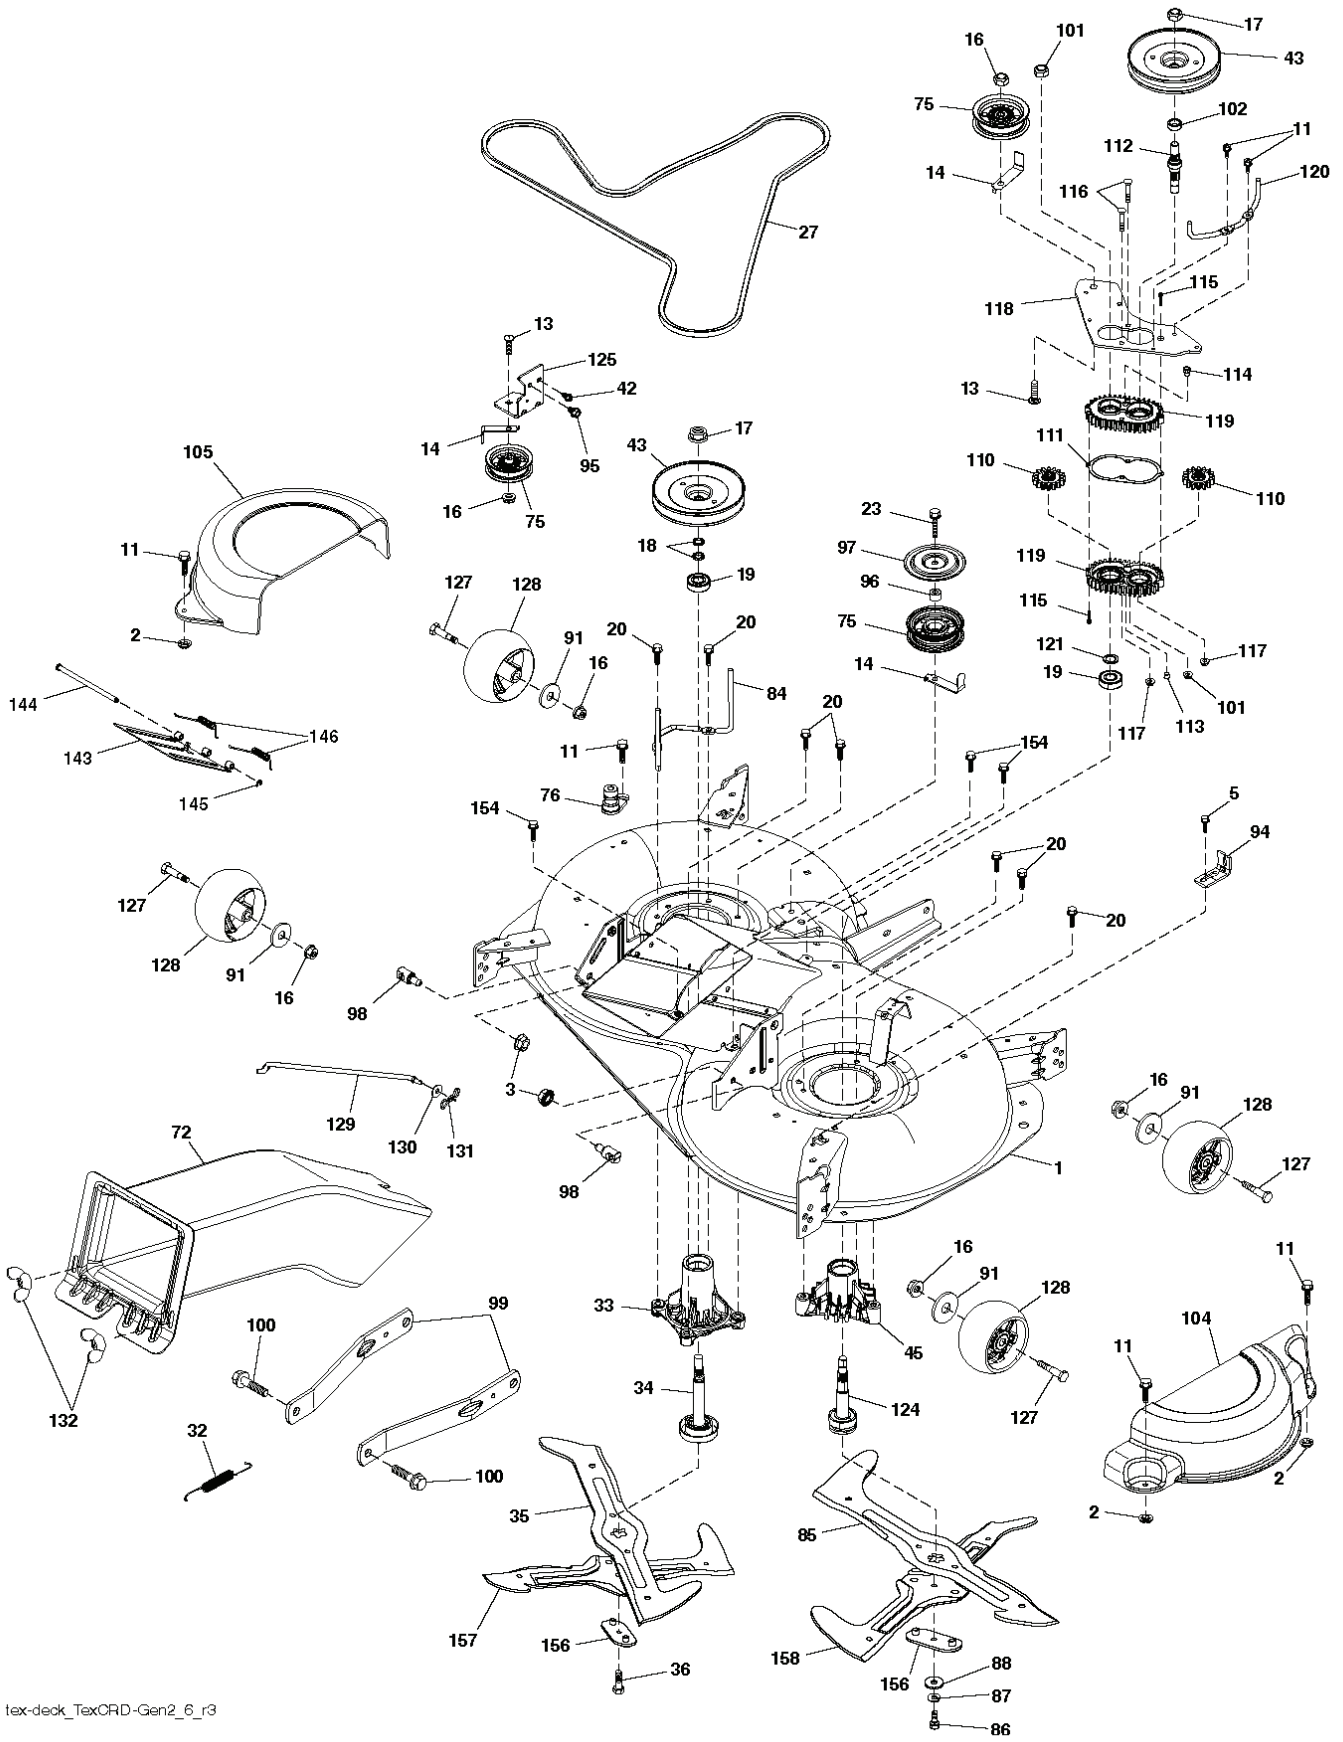

TC06S

With Service Minder Option

REF.	PART NO.	DESCRIPTION	REMARK	QTY.	KIT
1	532437157	BATTERY		1	
2	532440923	SCREW		1	
16	532176138	MICRO SWITCH		1	
21	532400252	HARNESS		1	
22	532004152	BULB		1	
25	532441382	CABLE		1	
26	532175158	FUSE		1	
27	873510400	NUT		1	
28	532441383	CABLE		1	
29	532401545	SWITCH		1	
30	532193350	IGNITION MODULE		1	
33	532411935	KEY		1	
34	532110712	SWITCH		1	
40	532429533	HARNESS		1	
43	532192507	SOLENOID		1	
46	532401763	DISPLAY		1	
50	532174651	SWITCH		1	
55	817060512	SCREW		1	
71	532440820	HARNESS		1	
79	532175242	HOLDER		1	
83	532436774	NUT		1	
99	817720408	SCREW		1	
102	532441262	HARNESS ASSY		1	
105	532407568	SWITCH		1	
107	532180379	SWITCH FBI		1	
108	532421062	SWITCH		1	

REF.	PART NO.	DESCRIPTION	REMARK	QTY.	KIT
1	000000000	W/O DESCRIPTION	ENGINE KOHLER MODEL NO. SV590-3210 (438332)	1	
2	532188655	MUFFLER		1	
9	532194320	BELT GUIDE		1	
11	532400008	CLUTCH		1	
12	532405097	PULLEY		1	
15	532407545	FUEL TANK		1	
18	532430220	FUEL CAP		1	
20	532183897	CONTROL		1	
21	532416358	SCREW		1	
28	532137040	HOSE		1	
29	532137180	SPARK ARRESTER KIT		1	
37	532123487	HOSE CLAMP		1	
41	532126197	WASHER		1	
42	810040700	WASHER		1	
45	873510400	NUT		1	
69	532185909	GASKET		1	
85	532173937	BOLT		1	
86	532192334	SCREW		1	
87	532171877	BOLT		1	
90	817000616	SCREW		1	
92	817120616	SCREW		1	
94	532188654	TUBE EXHAUST		1	
96	819091416	WASHER		1	
97	817670412	SCREW		1	
122	532421922	EXTENSION PIPE		1	