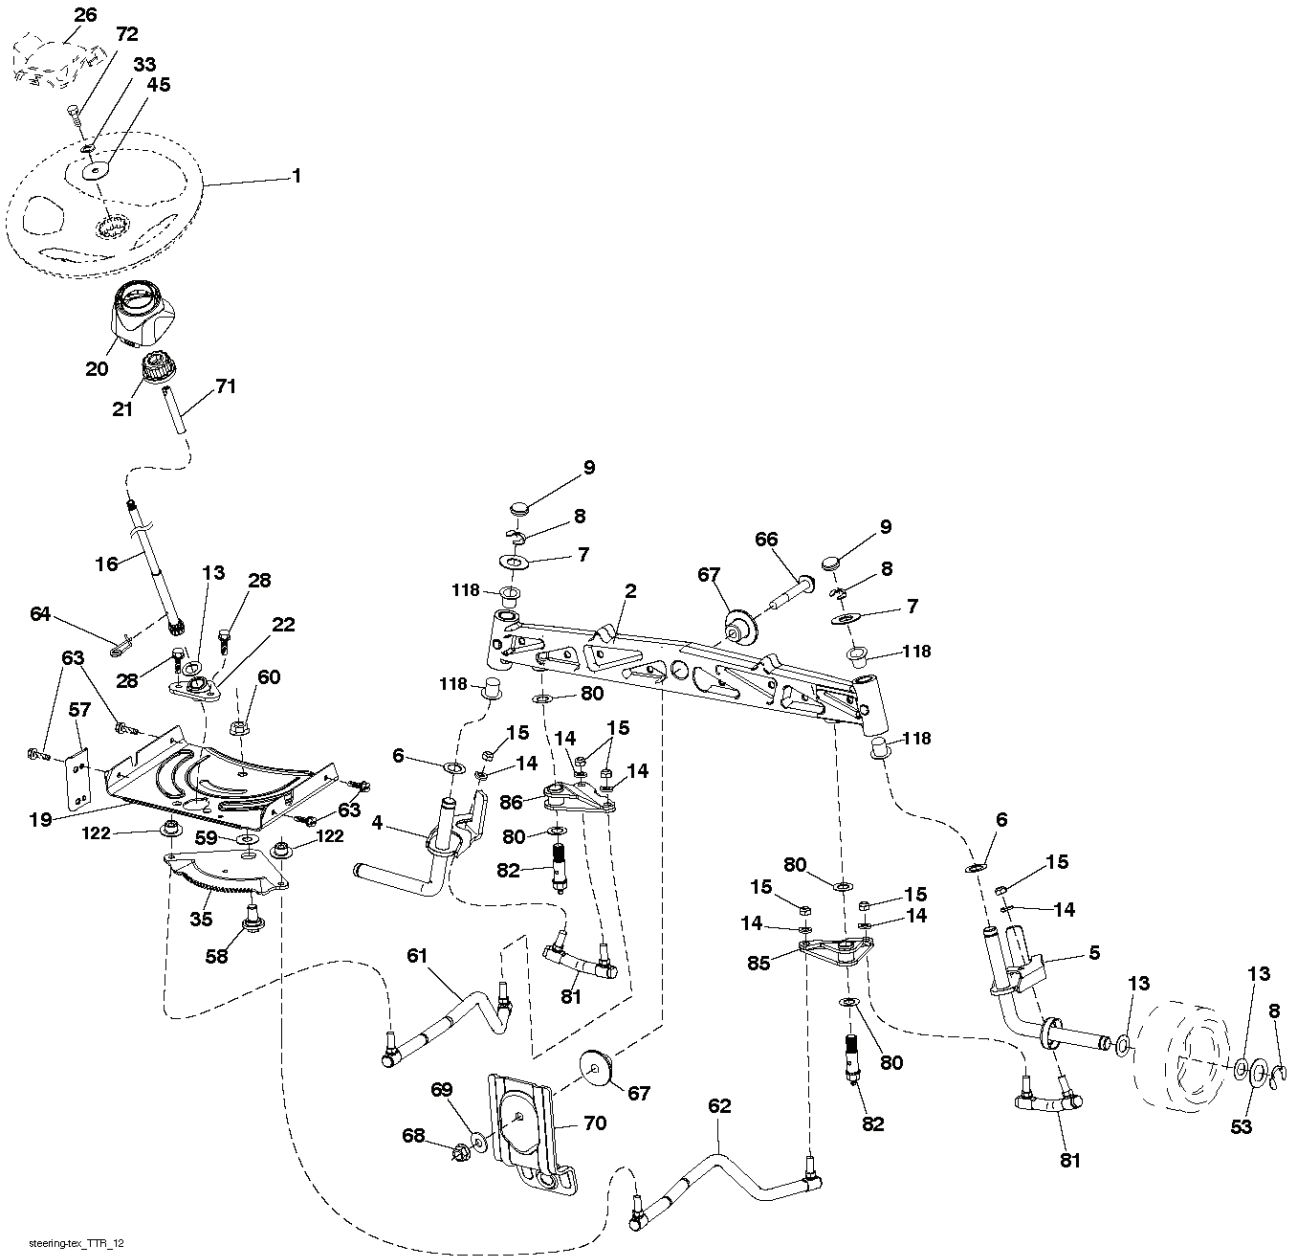

REF.	PART NO.	DESCRIPTION	REMARK	QTY.	KIT
1	532439740	STEERING WHEEL		1	
2	532436870	WHEEL AXLE		1	
4	532436873	SPINDLE		1	
5	532436874	SPINDLE		1	
6	532124931	WASHER		1	
7	532121748	WASHER		1	
8	812000029	RETAINER RING		1	
9	532121232	HUB CAP		1	
13	532121749	WASHER		1	
14	810040600	WASHER		1	
15	873540600	NUT		1	
16	532444213	SHAFT		1	
19	532194729	PLATE		1	
20	532441425	COVER		1	
21	532437747	ADAPTER WHEEL		1	
22	532194845	BUSHING		1	
26	532439743	HUB CAP		1	
28	817000612	SCREW		1	
33	810040500	WASHER		1	
35	532440770	GEAR		1	
45	819113812	WASHER		1	
53	532188967	WASHER		1	
57	532407465	BRACKET		1	
58	532194747	BOLT		1	
59	532194748	WASHER		1	
60	873971000	NUT		1	
61	532436884	LINK		1	
62	532436885	TUBE		1	
63	817000512	SCREW		1	
64	532199849	SPRING RETAINER		1	
66	871020748	BOLT		1	
67	532194737	BUSHING		1	
68	873900700	NUT		1	
69	532199162	WASHER		1	
70	532196197	BRACKET		1	
71	532190752	SHAFT		1	
72	532428982	BOLT		1	
80	532001370	WASHER		1	
81	532436887	LINK		1	
82	532436877	BOLT		1	
85	532441873	PIVOT		1	
86	532441872	PIVOT		1	
118	532406013	BEARING		1	
122	532444962	CAP		1