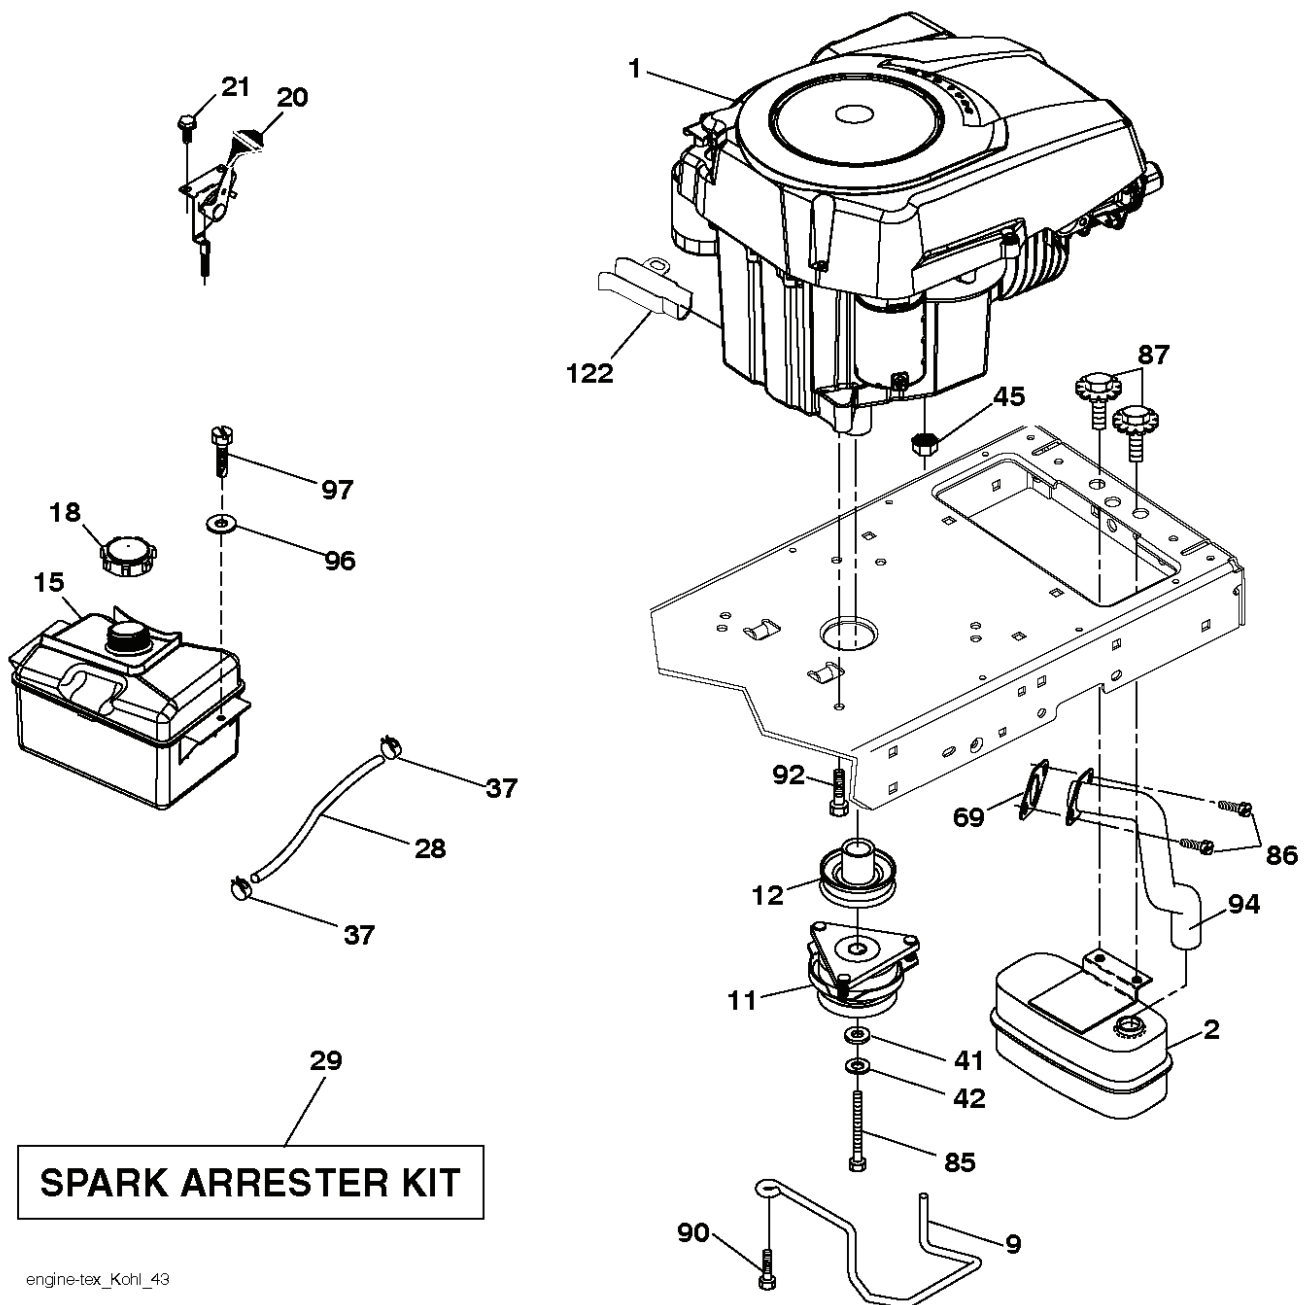

REF.	PART NO.	DESCRIPTION	REMARK	QTY.	KIT
1	532445503	DECAL		1	
2	532196841	DECAL		1	
3	581627301	DECAL		1	
4	532446415	DECAL		1	
5	532178302	DECAL		1	
6	532180432	DECAL		1	
7	532440247	DECAL		1	
8	532446775	DECAL		1	
11	532182166	DECAL		1	
14	532159736	DECAL		1	
21	532441189	DECAL		1	
22	532445102	DECAL		1	
23	532444619	DECAL		1	
24	532445493	DECAL		1	
--	532441409	PAD		1	
--	532441410	PAD		1	

TC06S

With Service Minder Option

REF.	PART NO.	DESCRIPTION	REMARK	QTY.	KIT
1	532437157	BATTERY		1	
2	532440923	SCREW		1	
16	532176138	MICRO SWITCH		1	
21	532400252	HARNESS		1	
22	532004152	BULB		1	
25	532441382	CABLE		1	
26	532175158	FUSE		1	
27	873510400	NUT		1	
28	532441383	CABLE		1	
29	532401545	SWITCH		1	
30	532193350	IGNITION MODULE		1	
33	532411935	KEY		1	
34	532110712	SWITCH		1	
40	532429533	HARNESS		1	
43	532192507	SOLENOID		1	
46	532401763	DISPLAY		1	
50	532174651	SWITCH		1	
55	817060512	SCREW		1	
71	532440820	HARNESS		1	
79	532175242	HOLDER		1	
83	532436774	NUT		1	
99	817720408	SCREW		1	
102	532441262	HARNESS ASSY		1	
105	532407568	SWITCH		1	
107	532180379	SWITCH FBI		1	
108	532421062	SWITCH		1	

REF.	PART NO.	DESCRIPTION	REMARK	QTY.	KIT
1	000000000	W/O DESCRIPTION	ENGINE KOHLER MODEL NO. SV590-3210 (438332)	1	
2	532188655	MUFFLER		1	
9	532194320	BELT GUIDE		1	
11	532400008	CLUTCH		1	
12	532405097	PULLEY		1	
15	532407545	FUEL TANK		1	
18	532430220	FUEL CAP		1	
20	532183897	CONTROL		1	
21	532416358	SCREW		1	
28	532137040	HOSE		1	
29	532137180	SPARK ARRESTER KIT		1	
37	532123487	HOSE CLAMP		1	
41	532126197	WASHER		1	
42	810040700	WASHER		1	
45	873510400	NUT		1	
69	532185909	GASKET		1	
85	532173937	BOLT		1	
86	532192334	SCREW		1	
87	532171877	BOLT		1	
90	817000616	SCREW		1	
92	817120616	SCREW		1	
94	532188654	TUBE EXHAUST		1	
96	819091416	WASHER		1	
97	817670412	SCREW		1	
122	532421922	EXTENSION PIPE		1	