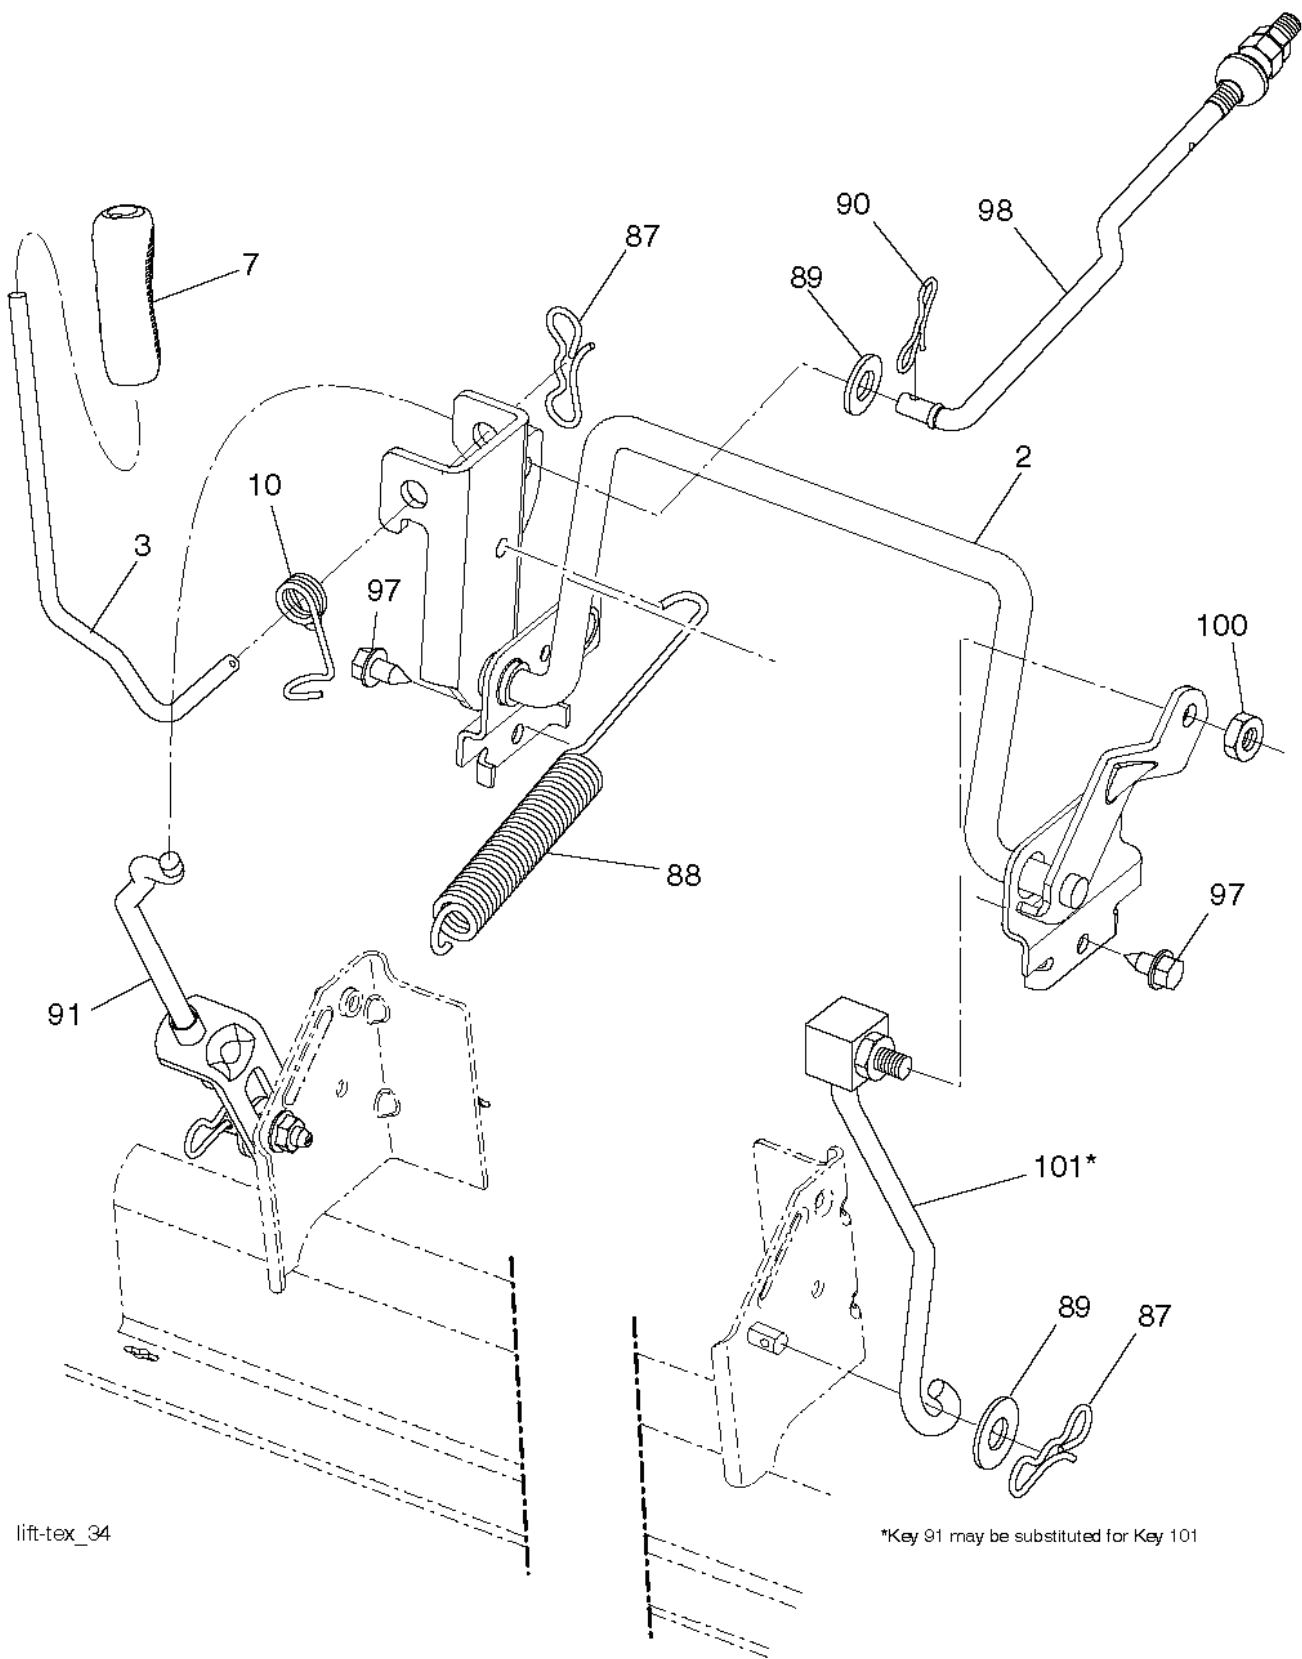

REF.	PART NO.	DESCRIPTION	REMARK	QTY.	KIT
1	532448209	DECK FRAME		1	
2	532423062	NUT		1	
3	873900500	NUT		1	
5	817000510	BOLT		1	
11	532137729	SCREW		1	
13	872110612	BOLT		1	
14	532156085	BELT GUIDE		1	
16	873900600	NUT		1	
17	532400234	NUT		1	
18	532187690	WASHER		1	
19	532110485	BEARING		1	
20	532173984	SCREW		1	
23	817490628	SCREW		1	
27	532445886	BELT		1	
32	532446205	SPRING		1	
33	532187281	BEARING HOUSING		1	
34	532192872	SHAFT ASSY		1	
35	532180583	BLADE		1	
36	532193003	SCREW		1	
42	817000512	SCREW		1	
43	532443239	PULLEY		1	
45	532137152	BEARING HOUSING		1	
72	532443903	CHUTE		1	
75	532131494	PULLEY		1	
76	532415598	HOSE COUPLING		1	
84	532443235	KEEPER		1	
85	532180584	BLADE		1	
86	532181713	BOLT		1	
87	810030600	WASHER		1	
88	532140296	WASHER		1	
91	819132012	WASHER		1	
94	532197250	BRACKET		1	
95	817000612	SCREW		1	
96	532400271	SPACER		1	
97	532182061	PROTECTOR		1	
98	532195161	STUD		1	
99	532195186	ARM		1	
100	532196539	BOLT		1	
101	873680900	NUT		1	
102	532402511	SPACER		1	
104	581714001	COVER		1	
105	532444755	COVER		1	
110	532415356	GEAR		1	
111	532436979	GASKET		1	
112	532443852	SHAFT		1	
113	532438533	PLUG		1	
114	532438534	VALVE		1	
115	818031016	SCREW		1	
116	872110414	BOLT		1	
117	873900400	NUT		1	
118	532443232	ARM		1	
119	532438166	GEARCASE		1	
120	532443236	KEEPER		1	
121	532436985	WASHER		1	
124	532436986	SHAFT		1	
125	532440420	BRACKET		1	
127	532193406	BOLT		1	
128	532174873	WHEEL		1	
129	532443237	ROD		1	
130	819131312	WASHER		1	
131	532194208	PIN		1	
132	532178899	KNOB		1	
143	532438197	COVER		1	
144	532435861	PEN		1	
145	532437988	RING		1	
146	532445896	SPRING		1	
154	532199855	SCREW		1	
156	532446995	ADAPTER		1	
157	532446993	BLADE		1	
158	532180425	BLADE		1	
--	532192870	SPINDLE		1	
--	532446041	CUTTING DECK		1