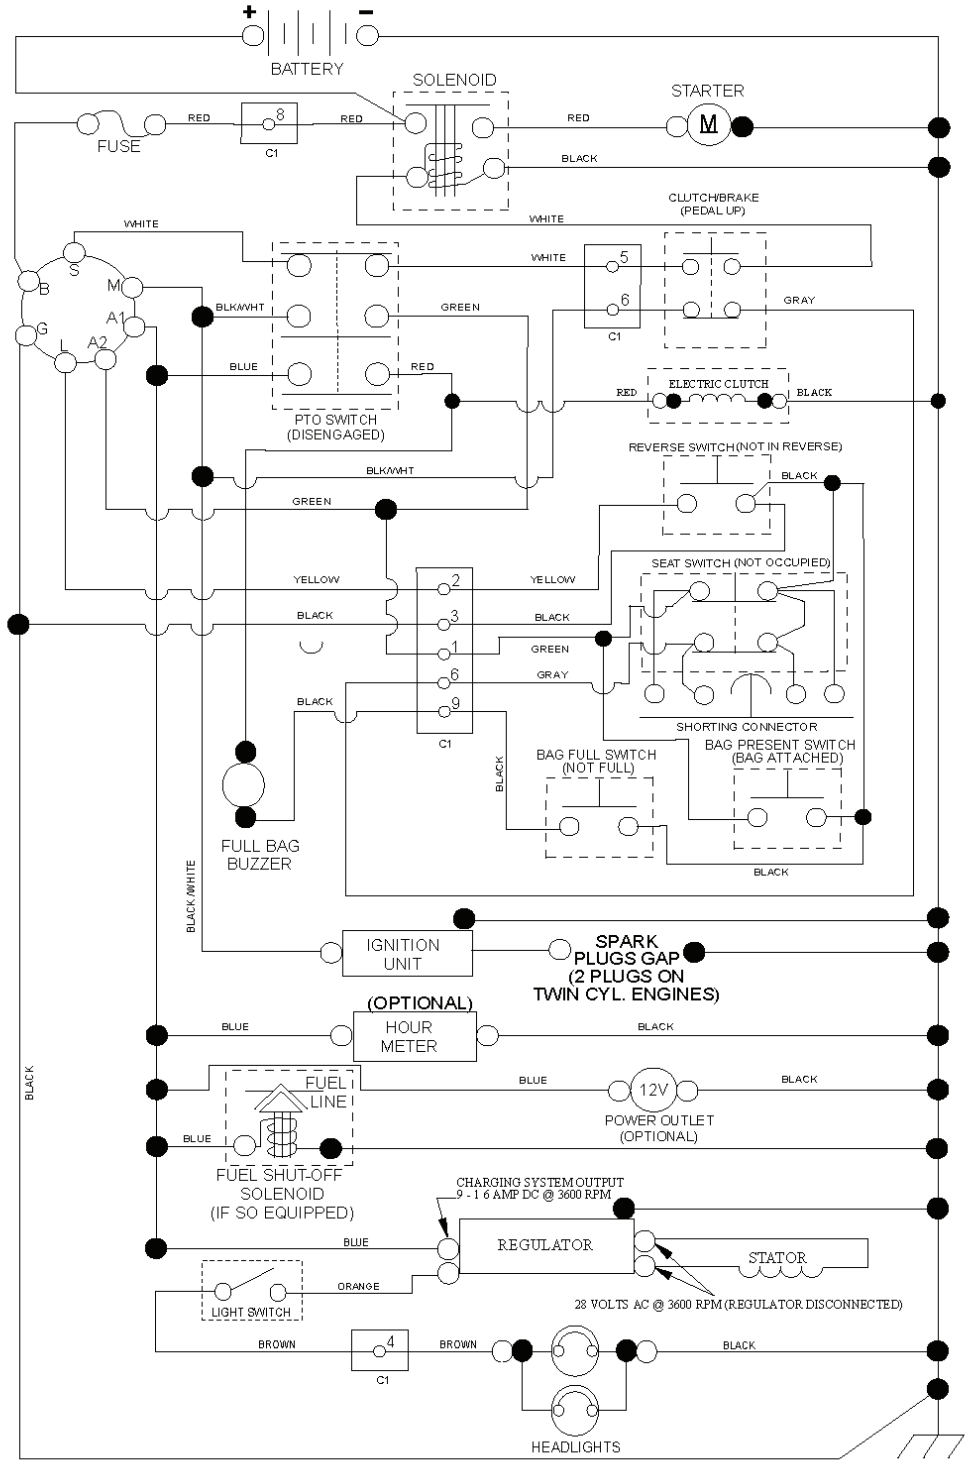

POSITION	CIRCUIT	"MAKE"
OFF	M+G+A1	
RUN/OVERRIDE	B+A1	
RUN	B+A1	L+A2
START	B + S + A1	

WIRING INSULATED CLIPS
NOTE: IF WIRING INSULATED CLIPS WERE REMOVED FOR SERVICING OF UNIT, THEY SHOULD BE RE-INSTALLED TO PROPERLY SECURE YOUR WIRING.