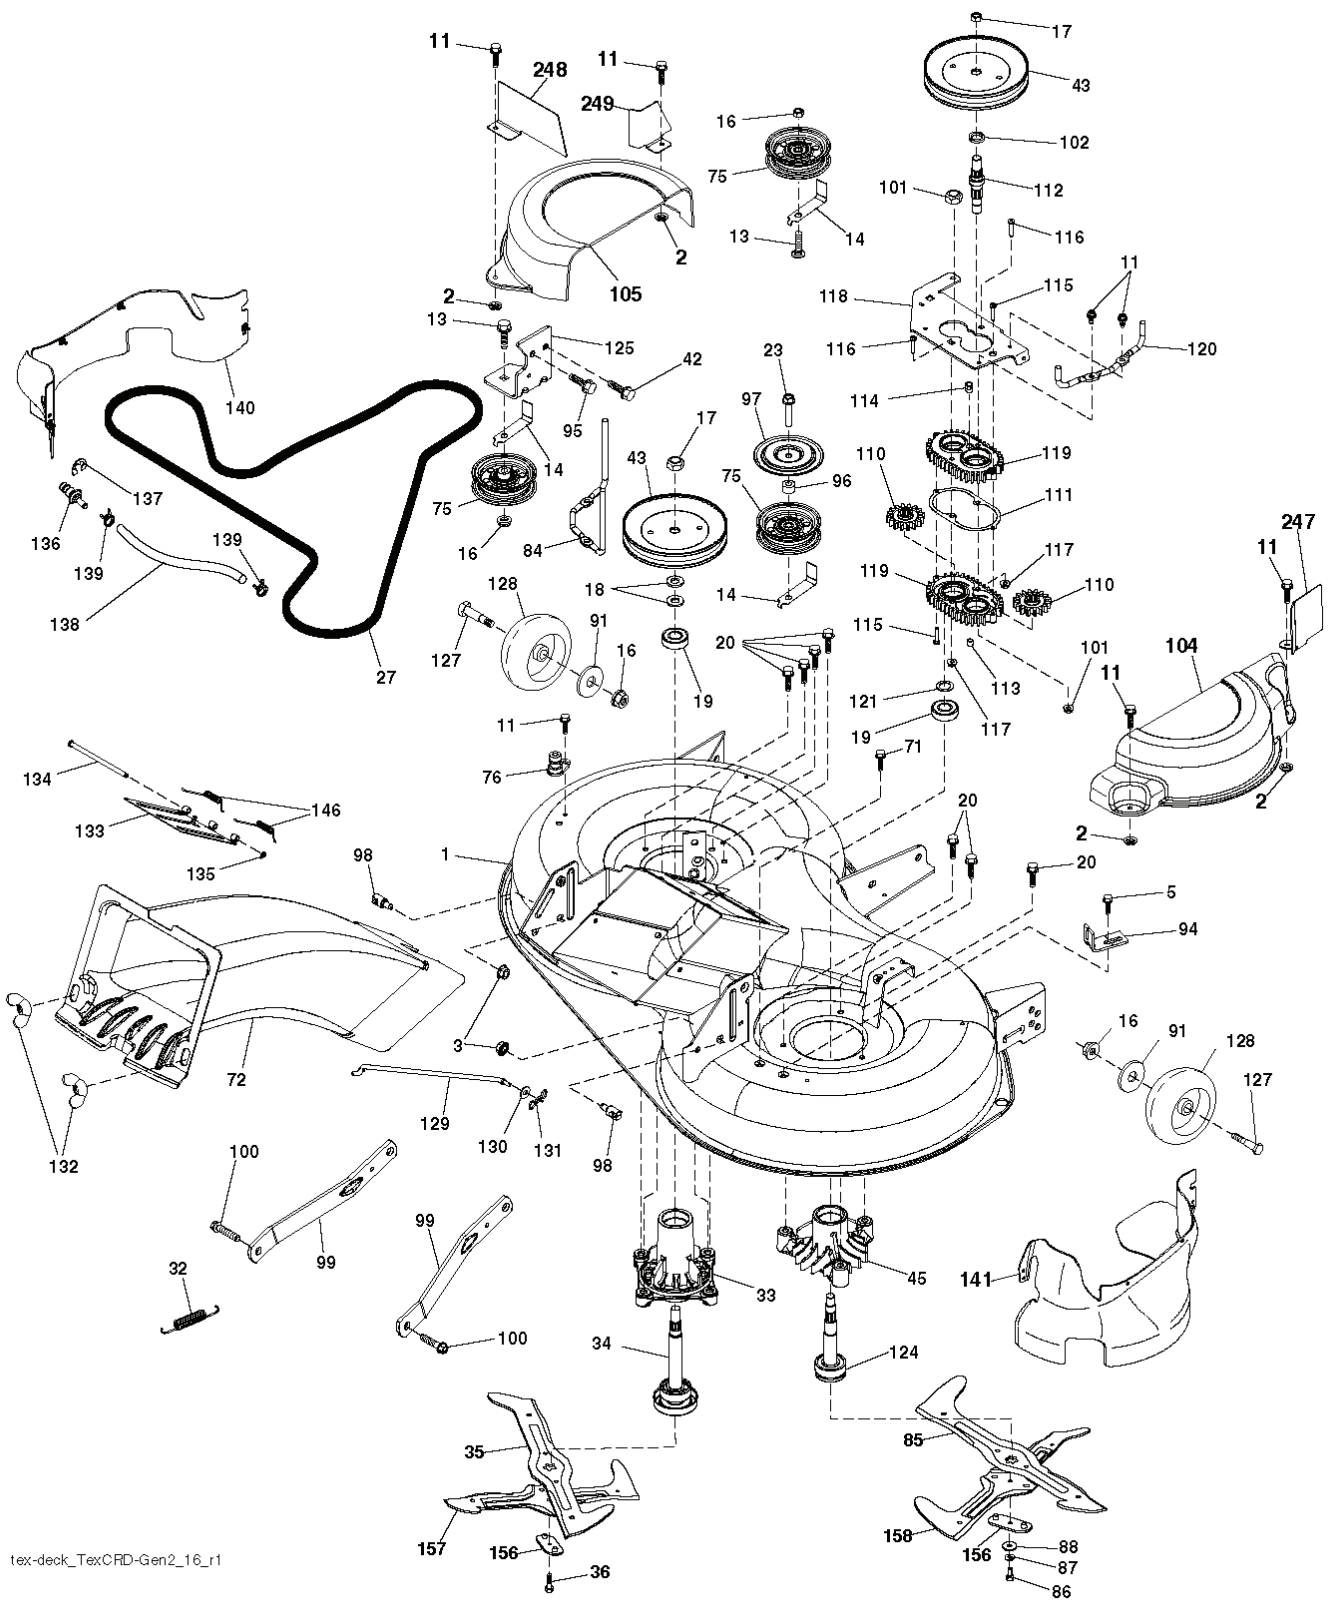

REF.	PART NO.	DESCRIPTION	REMARK	QTY.	KIT
1	532448209	DECK FRAME		1	
2	532423062	NUT		1	
3	873900500	NUT		1	
5	817000510	BOLT		1	
11	532137729	SCREW		1	
13	872110612	BOLT		1	
14	532156085	BELT GUIDE		1	
16	873900600	NUT		1	
17	532400234	NUT		1	
18	532187690	WASHER		1	
19	532110485	BEARING		1	
20	532173984	SCREW		1	
23	817490628	SCREW		1	
27	532445886	BELT		1	
32	532446205	SPRING		1	
33	532187281	BEARING HOUSING		1	
34	532192872	SHAFT ASSY		1	
35	532180583	BLADE		1	
36	532193003	SCREW		1	
42	817000512	SCREW		1	
43	532443239	PULLEY		1	
45	532137152	BEARING HOUSING		1	
71	817670608	SCREW		1	
72	532443903	CHUTE		1	
75	532131494	PULLEY		1	
76	532439640	PORT		1	
84	532443235	KEEPER		1	
85	532180584	BLADE		1	
86	532181713	BOLT		1	
87	810030600	WASHER		1	
88	532140296	WASHER		1	
91	819132012	WASHER		1	
94	532197250	BRACKET		1	
95	817000612	SCREW		1	
96	532400271	SPACER		1	
97	532182061	PROTECTOR		1	
98	532195161	STUD		1	
99	532195186	ARM		1	
100	532196539	BOLT		1	
101	873680900	NUT		1	
102	532402511	SPACER		1	
104	581714001	COVER		1	
105	532444755	COVER		1	
110	532415356	GEAR		1	
111	532436979	GASKET		1	
112	532443852	SHAFT		1	
113	532438533	PLUG		1	
114	532438534	VALVE		1	
115	818031016	SCREW		1	
116	872110414	BOLT		1	
117	873900400	NUT		1	
118	532443232	ARM		1	
119	532438166	GEARCASE		1	
120	532443236	KEEPER		1	
121	532436985	WASHER		1	
124	532436986	SHAFT		1	
125	532436994	BRACKET		1	
127	532193406	BOLT		1	
128	532174873	WHEEL		1	
129	532443237	ROD		1	
130	819131312	WASHER		1	
131	532194208	PIN		1	
132	532178899	KNOB		1	
133	532438197	COVER		1	
134	532435861	PEN		1	
135	532437988	RING		1	
136	532439639	PLUG		1	
137	812000029	RETAINER RING		1	
138	532447667	HOSE		1	
139	532440742	CLAMP		1	
140	532446754	GUARD		1	
141	532447703	GUARD		1	
146	532445896	SPRING		1	
156	532446995	ADAPTER		1	
157	532446993	BLADE		1	
158	532180425	BLADE		1	
247	581263402	GUARD		1	
248	581263602	GUARD		1