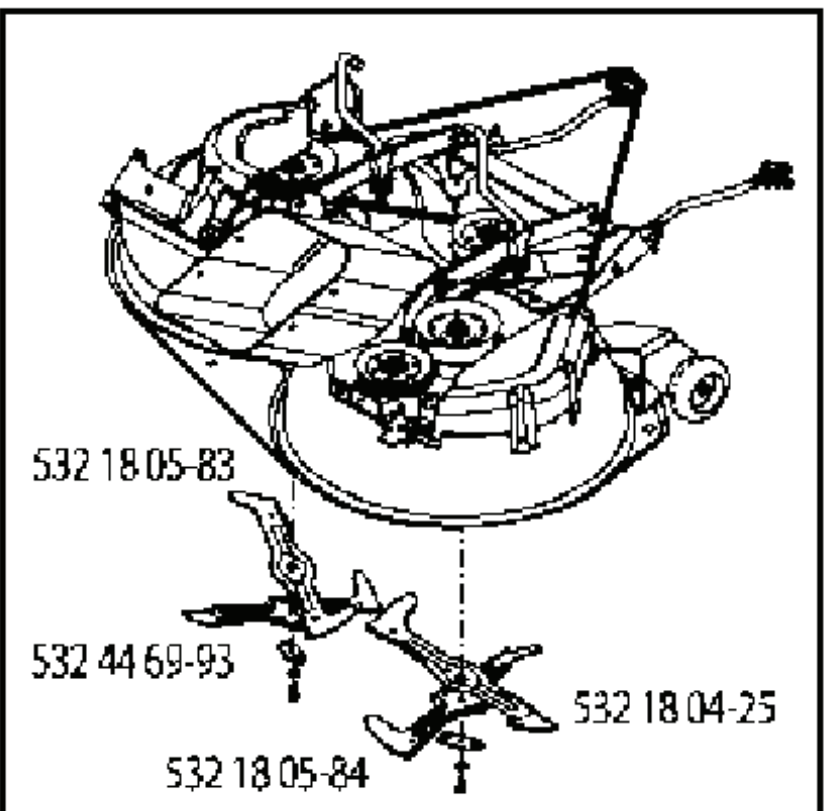

TC09S

With Service Minder Option

---

REF.	PART NO.	DESCRIPTION	REMARK	QTY.	KIT
1	532437157	BATTERY		1	
2	532440923	SCREW		1	
16	532176138	MICRO SWITCH		1	
21	532400252	HARNESS		1	
22	532004152	BULB		1	
25	532437162	CABLE		1	
26	532175158	FUSE		1	
27	873510400	NUT		1	
28	532437163	CABLE		1	
29	532401545	SWITCH		1	
30	532193350	IGNITION MODULE		1	
33	532411935	KEY		1	
34	532110712	SWITCH		1	
40	532429533	HARNESS		1	
43	532192507	SOLENOID		1	
46	532401763	DISPLAY		1	
50	532174651	SWITCH		1	
55	817060512	SCREW		1	
71	532440820	HARNESS		1	
79	532175242	HOLDER		1	
83	532436774	NUT		1	
99	817720408	SCREW		1	
102	532441262	HARNESS ASSY		1	
105	532407568	SWITCH		1	
107	532180379	SWITCH FBI		1	
108	532421062	SWITCH		1	

**SPARK ARRESTER KIT**

engine-tex\_Kohl\_47

REF.	PART NO.	DESCRIPTION	REMARK	QTY.	KIT
1	000000000	W/O DESCRIPTION	Engine Kohler Model No. SV590-3210 438332) (Order parts from engine manufacturer.)	1	
2	532188655	MUFFLER		1	
9	532194320	BELT GUIDE		1	
11	532400008	CLUTCH		1	
12	532405097	PULLEY		1	
15	532407545	FUEL TANK		1	
18	532430220	FUEL CAP		1	
20	532183897	CONTROL		1	
21	532416358	SCREW		1	
28	532137040	HOSE		1	
29	532137180	SPARK ARRESTER KIT		1	
37	532123487	HOSE CLAMP		1	
41	532126197	WASHER		1	
42	810040700	WASHER		1	
45	873510400	NUT		1	
69	532185909	GASKET		1	
79	532192334	SCREW		1	
85	532173937	BOLT		1	
87	537171877	BOLT		1	
90	817000616	SCREW		1	
92	817120616	SCREW		1	
94	532188654	TUBE EXHAUST		1	
96	819091416	WASHER		1	
97	817670412	SCREW		1	
102	817060516	SCREW		1	
108	532423041	COVER		1	
122	532421922	EXTENSION PIPE		1	