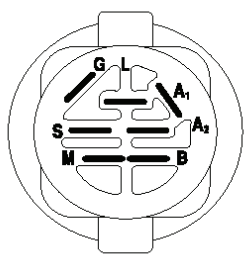

POSITION	CIRCUIT	"MAKE"
OFF	M+G+A1	
RUN/OVERRIDE	B+A1	
RUN	B+A1	L+A2
START	B + S + A1