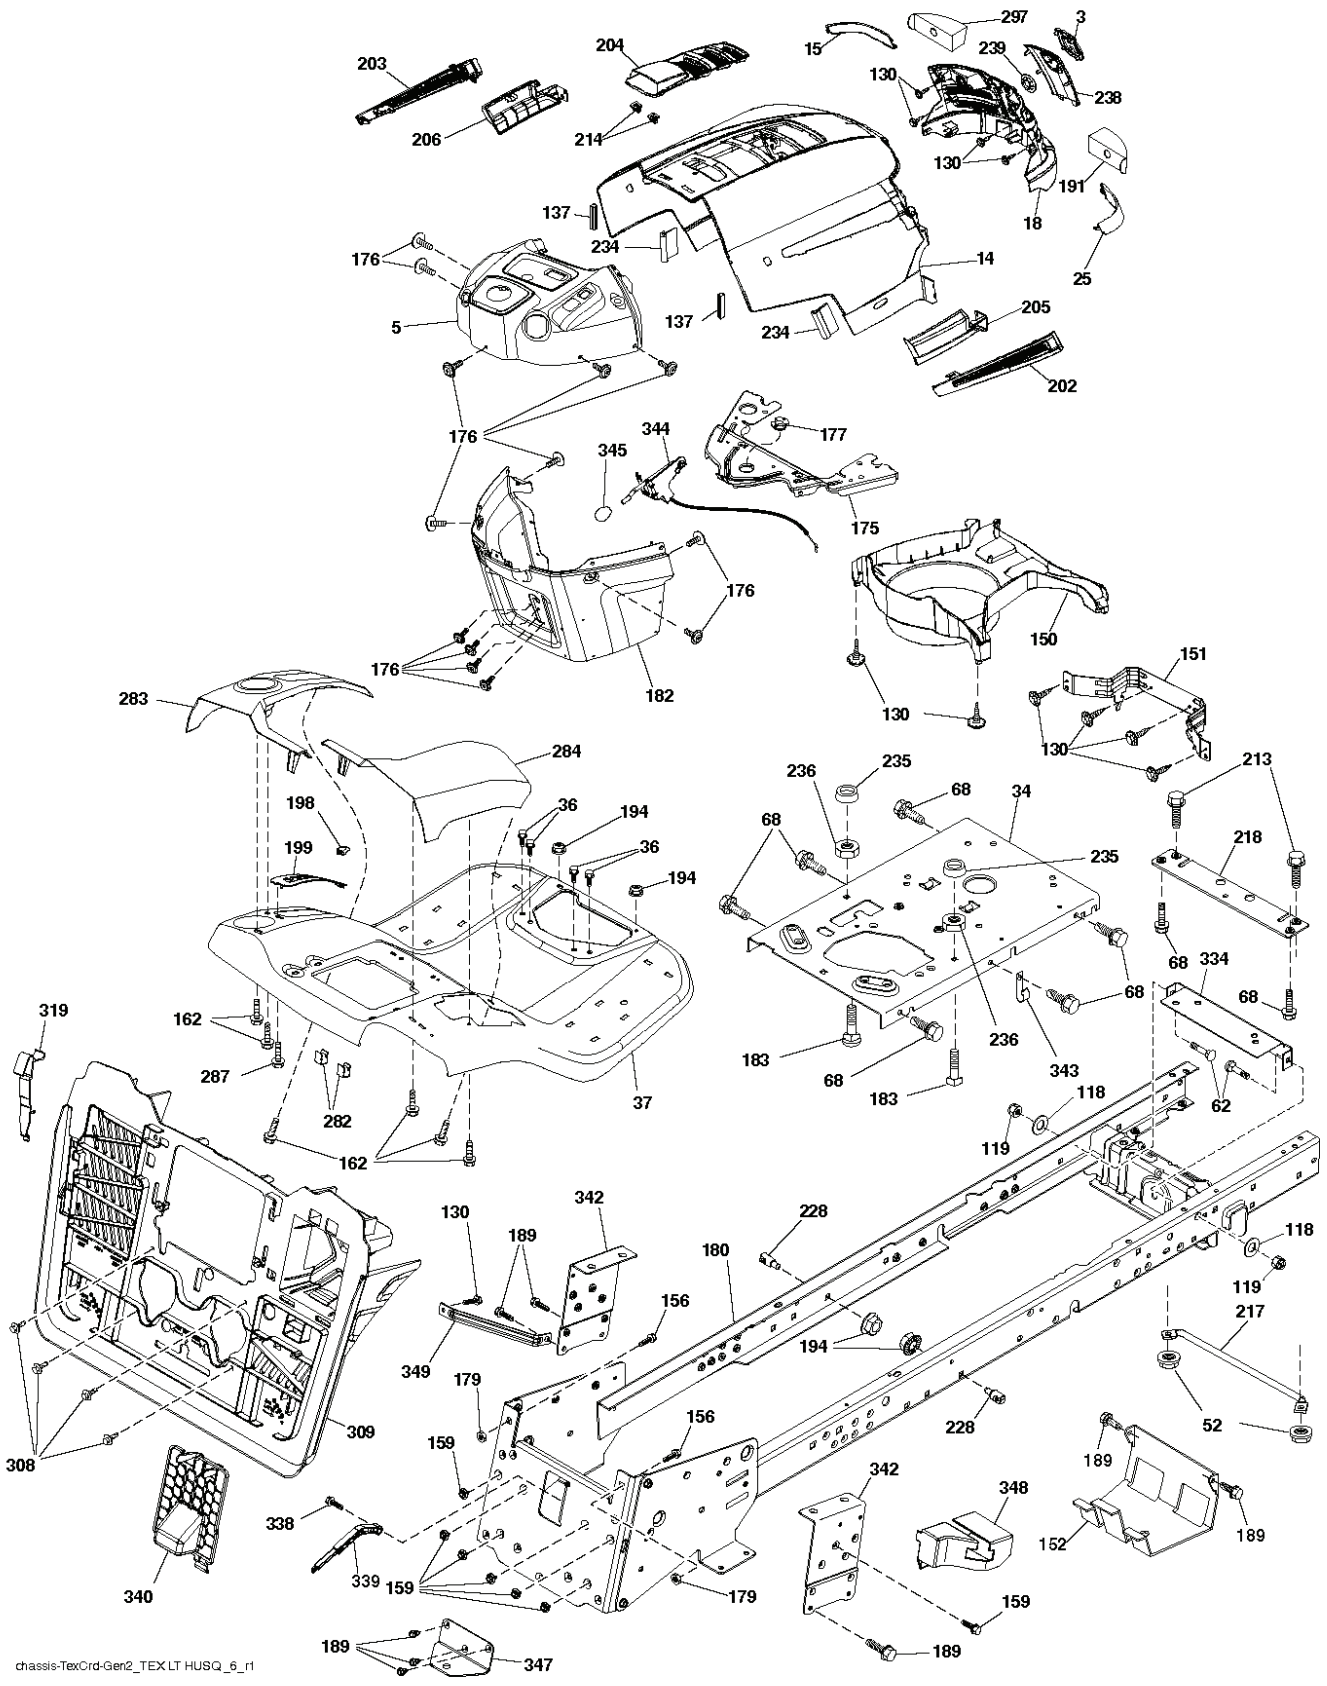

---

REF.	PART NO.	DESCRIPTION	REMARK	QTY.	KIT
2	532436996	SHAFT		1	
3	532195231	LEVER		1	
7	580962301	GRIP		1	
10	532196314	SPRING		1	
87	532194209	SPRING		1	
88	532445496	SPRING		1	
89	819191912	WASHER		1	
90	532194208	PIN		1	
91	532195181	LINK		1	
97	817490608	SCREW		1	
98	532195270	LINK		1	
100	873930600	NUT		1	
101	532407003	LINK		1	

seat-hex\_6.5SL\_3

---

REF.	PART NO.	DESCRIPTION	REMARK	QTY.	KIT
1	532439822	SEAT		1	
2	532180166	BRACKET		1	
3	532140675	STRAP		1	
6	873800600	NUT		1	
7	532124181	SPRING		1	
8	532171877	BOLT		1	
10	532196977	PLATE		1	
21	532171852	BOLT		1	
37	873800500	LOCK NUT		1	
40	532197661	HANDLE		1	
41	532198200	SPRING		1	
43	874760612	BOLT		1	
44	819133812	WASHER		1	