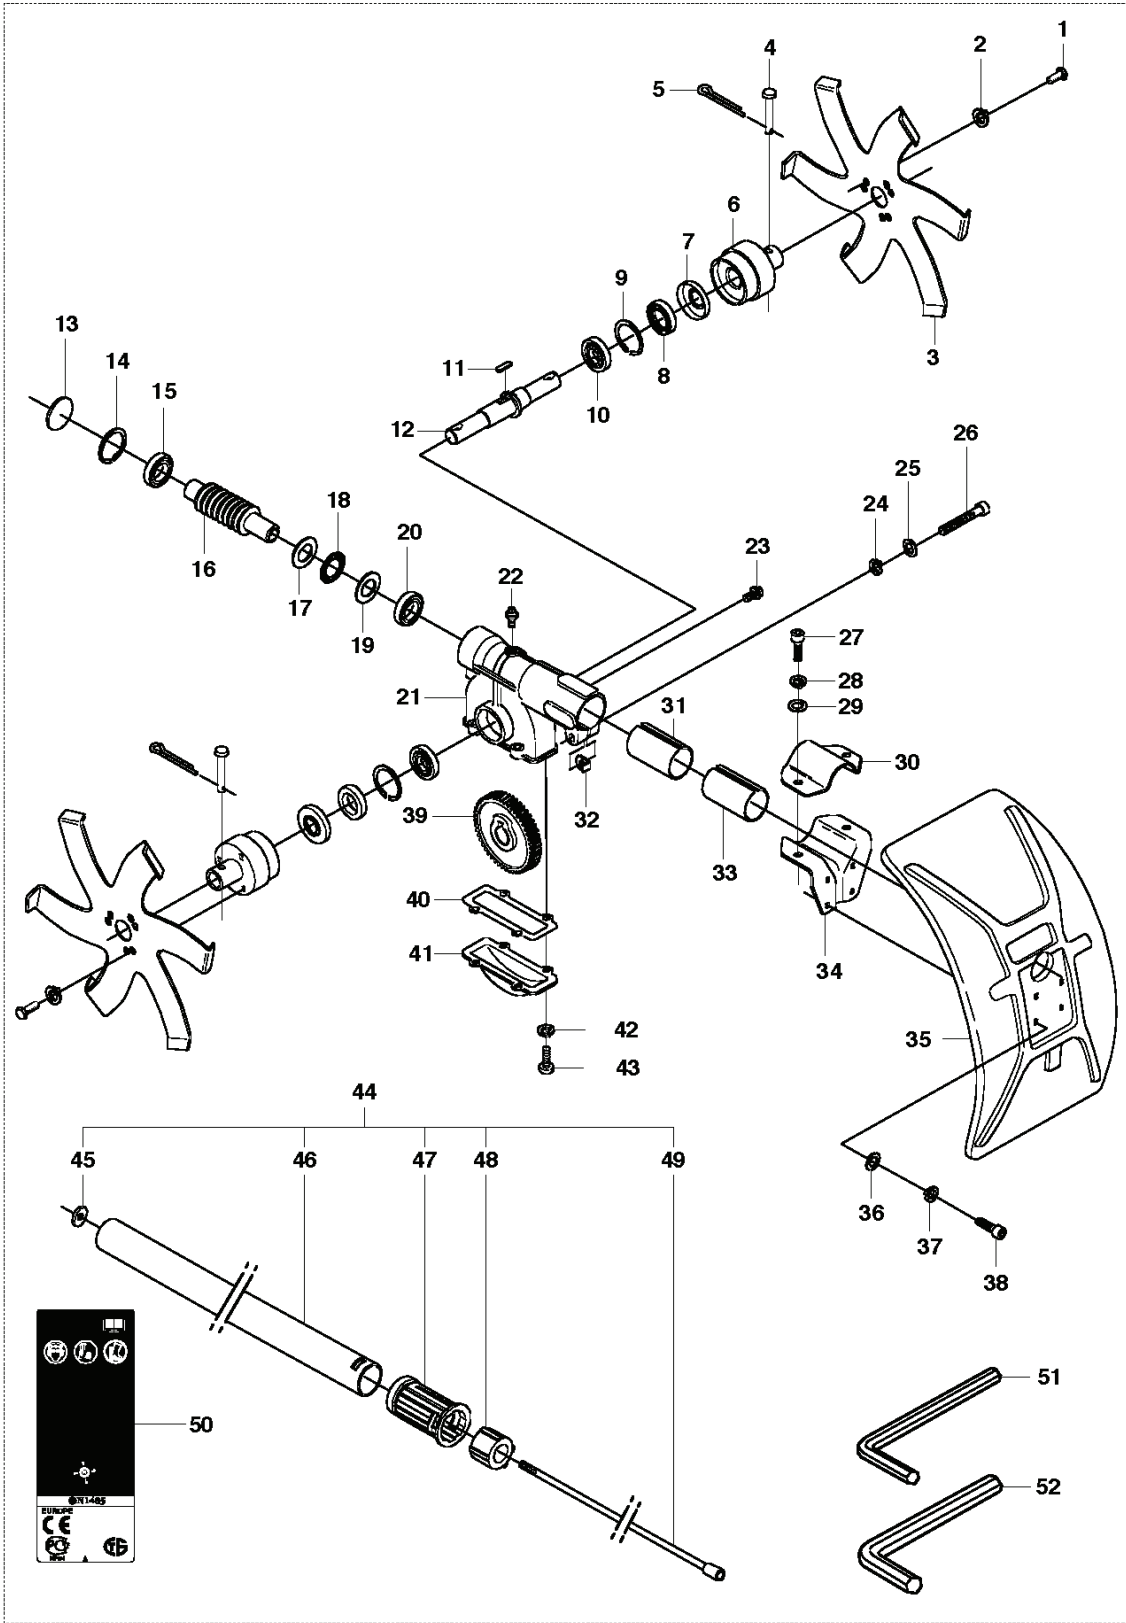

CULTIVATOR ATTACHMENT, CA150, 2009-

---

# **SPARE PARTS LIST**

# A1 Cultivator Attachment CA150

REF.	PART NO.	DESCRIPTION	REMARK	QTY.	KIT
1	725236871	SCREW EHHM		6	53
2	735115301	WASHER		6	53
3	531007968	TINE		2	53
4	531007967	LOCKING PIN		2	53
5	721615401	SPLIT PIN		2	53
6	531007966	HUB		2	53
7	531007961	COVER		2	53
8	531007960	SEALING RING		2	53
9	735312810	CIRCLIP		2	53
10	531007959	BALL BEARING		2	53
11	531007953	KEY		1	53
12	531007952	SHAFT		1	53
13	531007958	COVER		1	53
14	735312810	CIRCLIP		1	53
15	738210102	BALL BEARING		1	53
16	531007950	SCREW		1	53
17	531007957	WASHER		1	53
18	531007956	BEARING		1	53
19	531007955	WASHER		1	53
20	531007954	BALL BEARING		1	53
21	531007974	GEAR HOUSING		1	53
22	738881001	LUBRICATION NIPPLE		1	53
23	725532501	SCREW IHSCM		1	53
24	735115301	WASHER		1	53
25	734115171	WASHER		1	53
26	725537401	SCREW IHSCM		1	53
27	725537001	SCREW IHSCM		2	53
28	735115301	WASHER		2	53
29	734115171	WASHER		2	53
30	531007971	PLATE		1	53
31	531007964	SLEEVE		1	53
32	531007965	SPACER WASHER		1	53
33	531007973	SLEEVE		1	53
34	531007972	PLATE		1	53
35	531007970	PROTECTOR		1	53
36	734114671	WASHER		4	53
37	735114601	SPRING WASHER		4	53
38	725532901	SCREW IHSCM		4	53
39	531007951	WORM WHEEL		1	53
40	531007962	GASKET		1	53
41	531007963	COVER		1	53
42	735115301	WASHER		4	53
43	724132501	SCREW CRPANM		4	53
44	537246401	TUBE		1	53
45	735580810	LOCKWASHER		1	53, 44
46	537082701	TUBE		1	53, 44
47	503985401	BEARING CAGE		1	53, 44
48	503785201	SUPPORTING BEARING		1	53, 44
49	537011901	DRIVE SHAFT		1	53, 44
50	537425701	DECAL		1	53
51	503558601	SPANNER	4 mm	1	53
52	503558602	SPANNER	5 mm	1	53
53	537425402	ATTACHMENT		1	