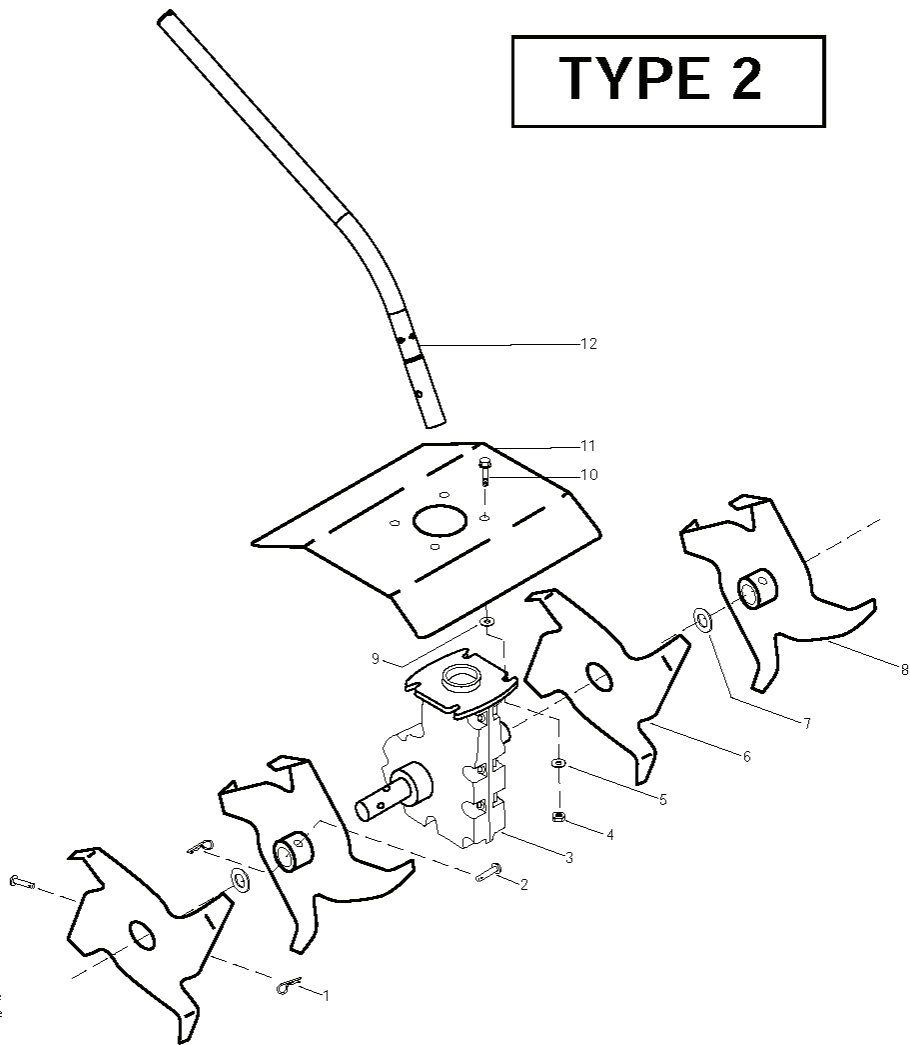

CULTIVATOR ATTACHMENT, 952711907, 2

SPARE PARTS LIST

TYPE 1

⚠ WARNING

All repairs, adjustments and maintenance not described in the Operator's Manual must be performed by Qualified Service Personnel.

REF.	PART NO.	DESCRIPTION	REMARK	QTY.	KIT
1	530016363	RETAINER--HAIRPIN.		1	
2	530016362	PIN--CLEVIS.		1	
3	545141901	GEAR		1	
4	530015515	LOCK NUT		1	
5	530015209	WASHER		1	
6	530095987	TINE--RIGHT OUTSIDE/LEFT INSID		1	
7	530016364	WASHER		1	
8	530095986	TINE--LEFT OUTSIDE/RIGHT INSID		1	
9	530015209	WASHER		1	
10	530016366	BOLT		1	
11	530071479	KIT		1	
12	545006080	SHAFT		1	
	545002805	DECAL		1	

TYPE 2

⚠ WARNING

All repairs, adjustments and maintenance not described in the Operator's Manual must be performed by Qualified Service Personnel.

REF.	PART NO.	DESCRIPTION	REMARK	QTY.	KIT
1	530016363	RETAINER--HAIRPIN.		1	
2	530016362	PIN--CLEVIS.		1	
3	545141901	GEAR		1	
4	530015515	LOCK NUT		1	
5	530015209	WASHER		1	
6	530095987	TINE--RIGHT OUTSIDE/LEFT INSID		1	
7	530016364	WASHER		1	
8	530095986	TINE--LEFT OUTSIDE/RIGHT INSID		1	
9	530015209	WASHER		1	
10	530016366	BOLT		1	
11	530071479	KIT		1	
12	545006080	SHAFT		1	
	545002805	DECAL		1	