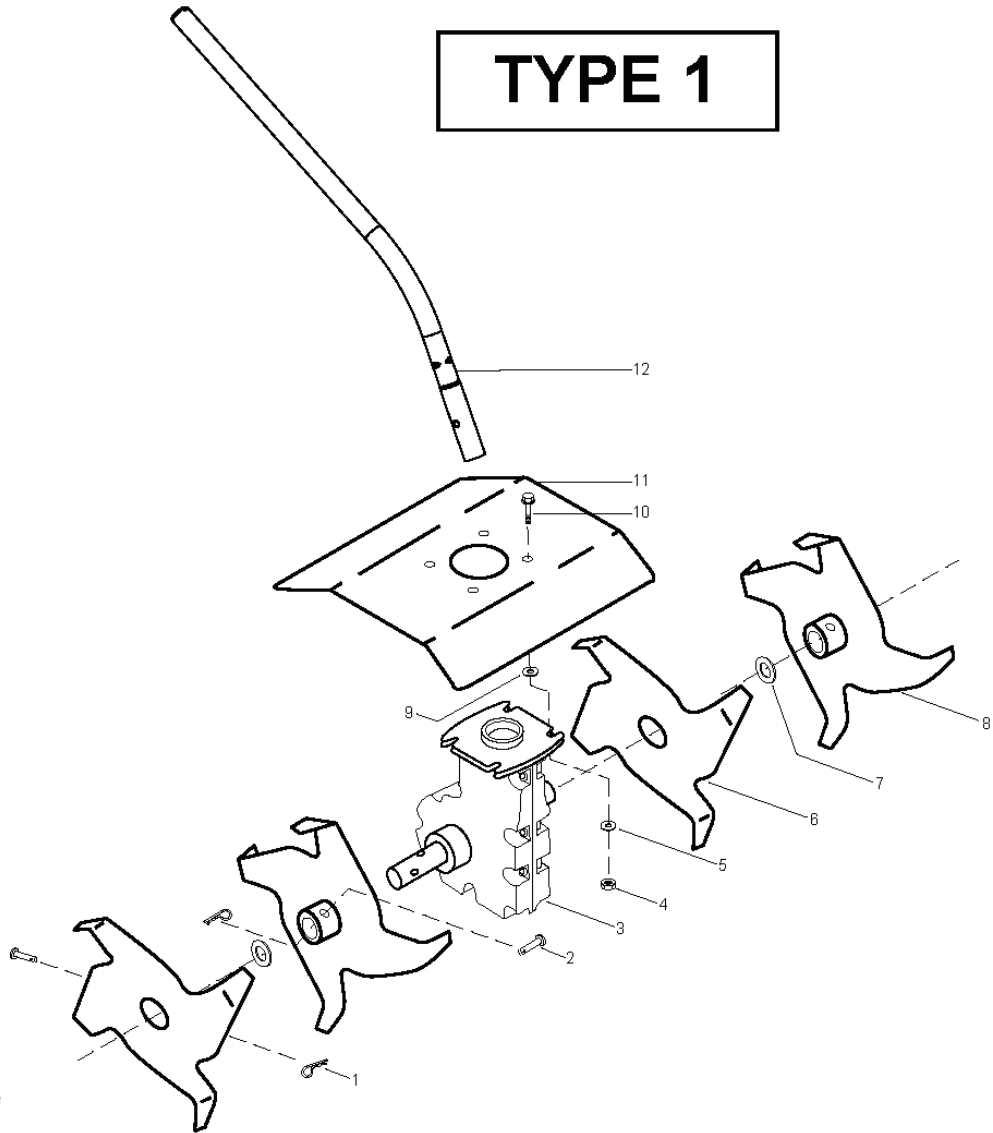

CULTIVATOR ATTACHMENT, 952711907, 2

SPARE PARTS LIST

TYPE 1

⚠ WARNING

All repairs, adjustments and maintenance not described in the Operator's Manual must be performed by Qualified Service Personnel.

REF.	PART NO.	DESCRIPTION	REMARK	QTY.	KIT
1	530016363	RETAINER--HAIRPIN.		1	
2	530016362	PIN--CLEVIS.		1	
3	545141901	GEAR		1	
4	530015515	LOCK NUT		1	
5	530015209	WASHER		1	
6	530095987	TINE--RIGHT OUTSIDE/LEFT INSID		1	
7	530016364	WASHER		1	
8	530095986	TINE--LEFT OUTSIDE/RIGHT INSID		1	
9	530015209	WASHER		1	
10	530016366	BOLT		1	
11	530071479	KIT		1	
12	545006080	SHAFT		1	
	545002805	DECAL		1	

TYPE 2

⚠ WARNING

All repairs, adjustments and maintenance not described in the Operator's Manual must be performed by Qualified Service Personnel.

REF.	PART NO.	DESCRIPTION	REMARK	QTY.	KIT
1	530016363	RETAINER--HAIRPIN.		1	
2	530016362	PIN--CLEVIS.		1	
3	545141901	GEAR		1	
4	530015515	LOCK NUT		1	
5	530015209	WASHER		1	
6	530095987	TINE--RIGHT OUTSIDE/LEFT INSID		1	
7	530016364	WASHER		1	
8	530095986	TINE--LEFT OUTSIDE/RIGHT INSID		1	
9	530015209	WASHER		1	
10	530016366	BOLT		1	
11	530071479	KIT		1	
12	545006080	SHAFT		1	
	545002805	DECAL		1	