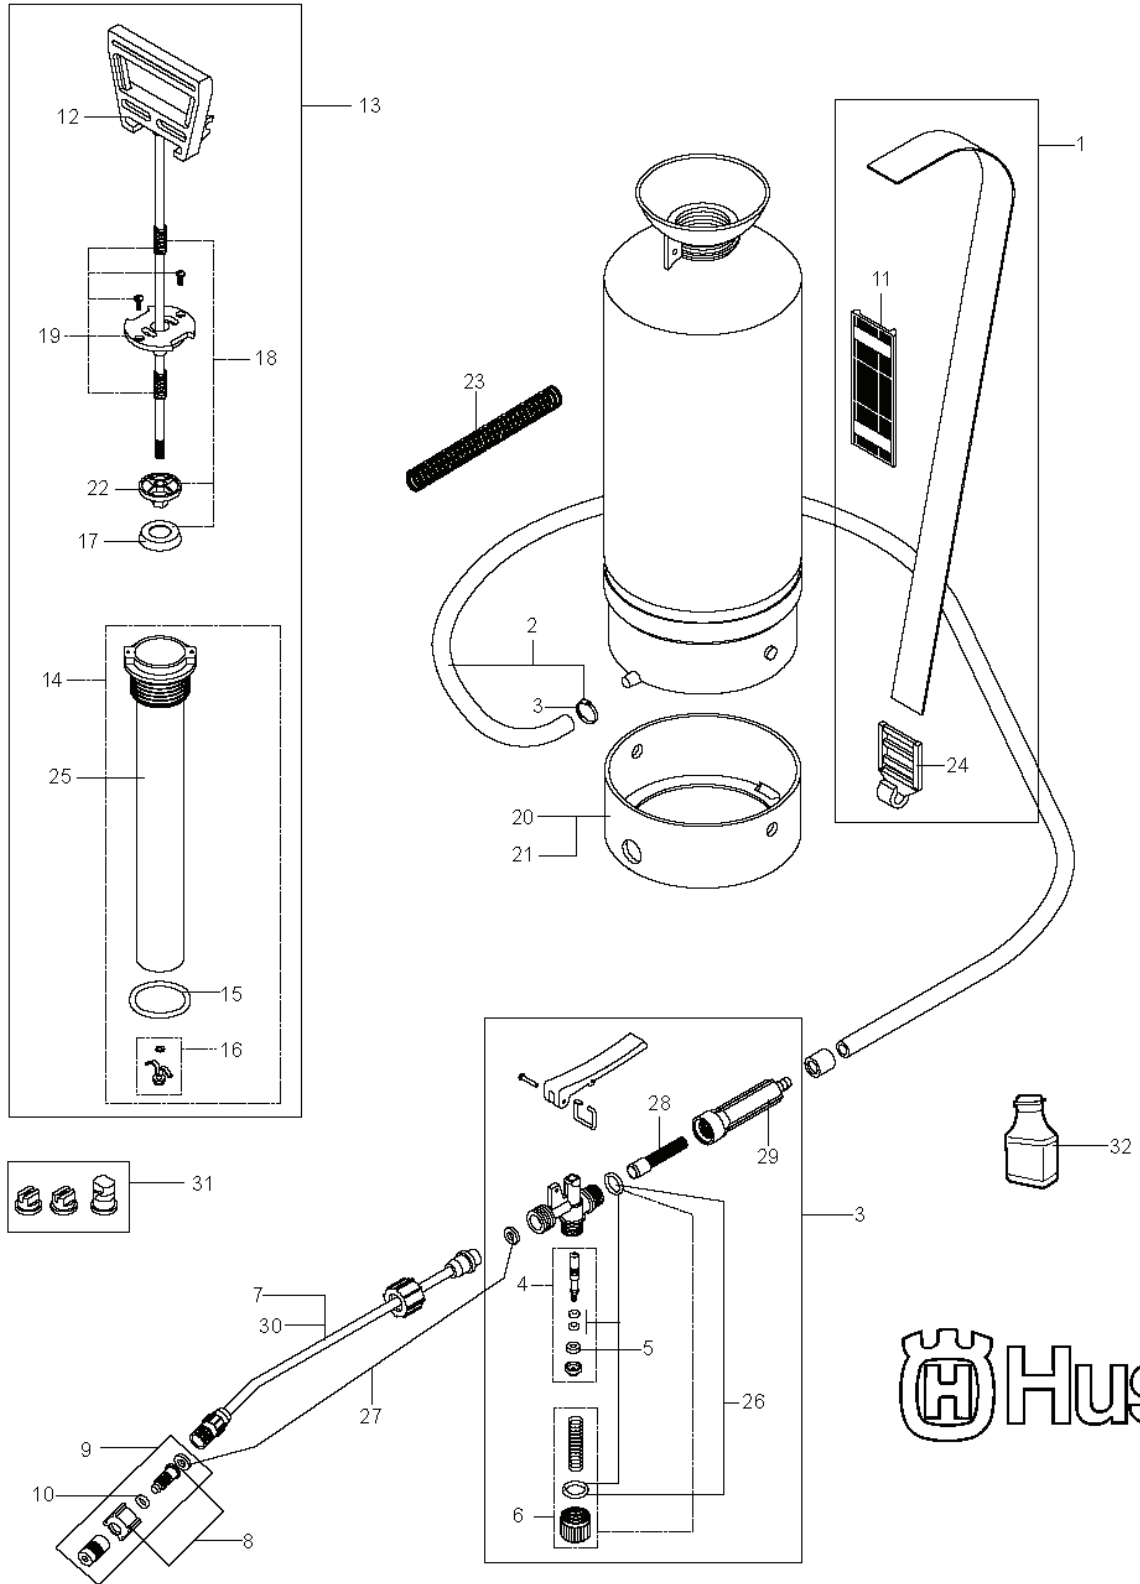

HS2, 576769103, 2010-08

---

# **SPARE PARTS LIST**

# Parts list for the **HUSQVARNA** model **HS2** - 2 gē

**HUSQVARNA**

REF.	PART NO.	DESCRIPTION	REMARK	QTY.	KIT
1	574151401	SHOULDER STRAP	1-BELT & 1-CLIP	1	
2	574151701	HOSE	W/2 CLAMPS	1	
3	574152201	COMP SPRAY PISTOL WBUILTNFILTE		1	
4	574152301	SPINDLE SET		1	
5	574152401	SPINDLE O-RING SET		1	
6	574152501	PLUG		1	
7	574152601	BRASS SPRAY WAND 20"		1	
8	574152701	NOZZLE HOLDER		1	
9	574152801	ADJ BRASS NOZZLE WITH HOLDER		1	
10	574154101	SPRAY TIP O-RING SET		1	
11	574155301	SHOULDER PAD		1	
12	577119601	HANDLE	ORANGE	1	
13	577119701	MODULE	ORANGE	1	
14	577119801	PUMP		1	
15	574156301	LARGE PUMO O-RING		1	
16	574156401	CHECK VALVE		1	
17	574156501	PUMP PLUNGER NYTRIL		1	
18	574156601	PUMP PLUNGER ASSY SET		1	
19	574156701	PUMP TOP AND SCREW SET		1	
20	577119901	BASE	GRAY, HS2	1	
21	577120001	BASE	GRAY, HS4	1	
22	577120101	SEAT		1	
23	574154201	HOSE SPRING FR COMPRESSION SPR		1	
24	574154401	BELT		1	
25	577121201	TUBE		1	
26	574155401	O-RING		1	
27	574155501	WASHER SET FOR GUN & NOZZLE		1	
28	574156801	FILTER		1	
29	574156901	GRIP		1	
30	577118301	SPRAYER	ACCESORY	1	
31	574153901	PLASTIC SPRAY TIP SET (2-8004)	"ACCESORY, 2-8004 & 1 TK5"	1	
32	577123001	GREASE	ACCESORY	1	