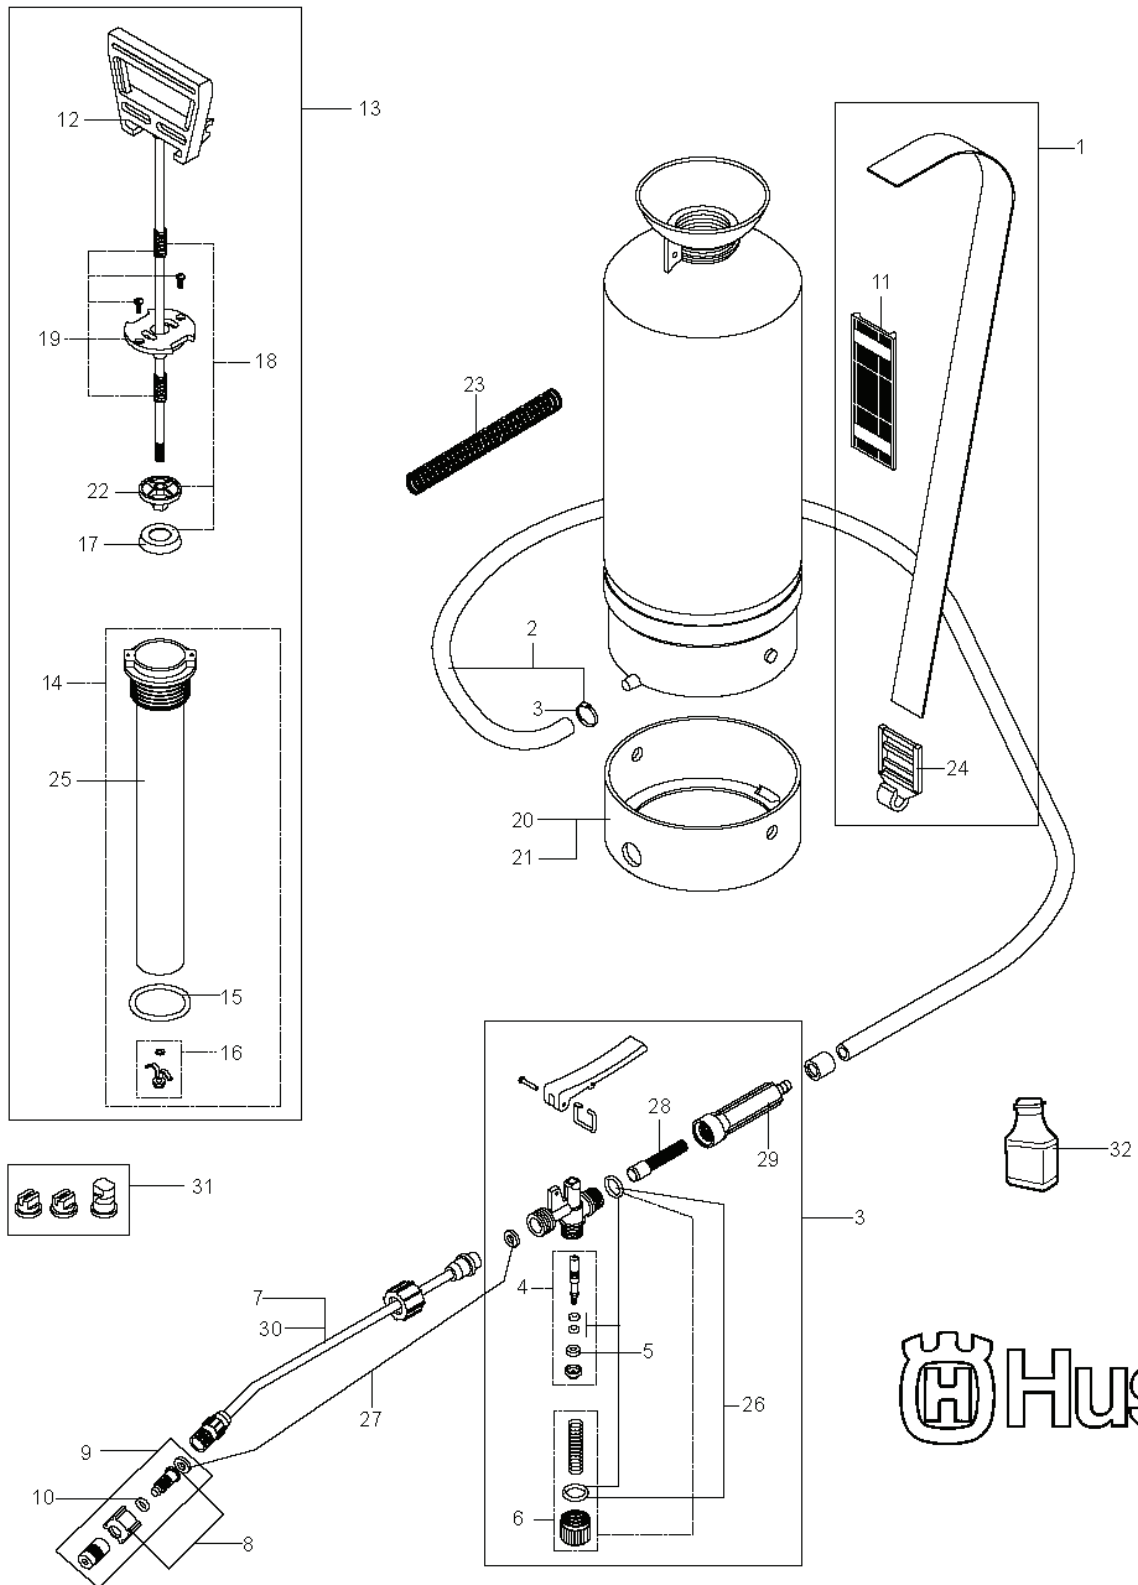

HS2, 576769105, 2010-08

SPARE PARTS LIST

Parts list for the **HUSQVARNA** model **HS2** - 2 gē

HUSQVARNA

REF.	PART NO.	DESCRIPTION	REMARK	QTY.	KIT
1	574151401	SHOULDER STRAP	1-BELT & 1-CLIP	1	
2	574151701	HOSE	W/2 CLAMPS	1	
3	574152201	COMP SPRAY PISTOL WBUILTNFILTE		1	
4	574152301	SPINDLE SET		1	
5	574152401	SPINDLE O-RING SET		1	
6	574152501	PLUG		1	
7	574152601	BRASS SPRAY WAND 20"		1	
8	574152701	NOZZLE HOLDER		1	
9	574152801	ADJ BRASS NOZZLE WITH HOLDER		1	
10	574154101	SPRAY TIP O-RING SET		1	
11	574155301	SHOULDER PAD		1	
12	577119601	HANDLE	ORANGE	1	
13	577119701	MODULE	ORANGE	1	
14	577119801	PUMP		1	
15	574156301	LARGE PUMO O-RING		1	
16	574156401	CHECK VALVE		1	
17	574156501	PUMP PLUNGER NYTRIL		1	
18	574156601	PUMP PLUNGER ASSY SET		1	
19	574156701	PUMP TOP AND SCREW SET		1	
20	577119901	BASE	GRAY, HS2	1	
21	577120001	BASE	GRAY, HS4	1	
22	577120101	SEAT		1	
23	574154201	HOSE SPRING FR COMPRESSION SPR		1	
24	574154401	BELT		1	
25	577121201	TUBE		1	
26	574155401	O-RING		1	
27	574155501	WASHER SET FOR GUN & NOZZLE		1	
28	574156801	FILTER		1	
29	574156901	GRIP		1	
30	577118301	SPRAYER	ACCESORY	1	
31	574153901	PLASTIC SPRAY TIP SET (2-8004)	"ACCESORY, 2-8004 & 1 TK5"	1	
32	577123001	GREASE	ACCESORY	1	