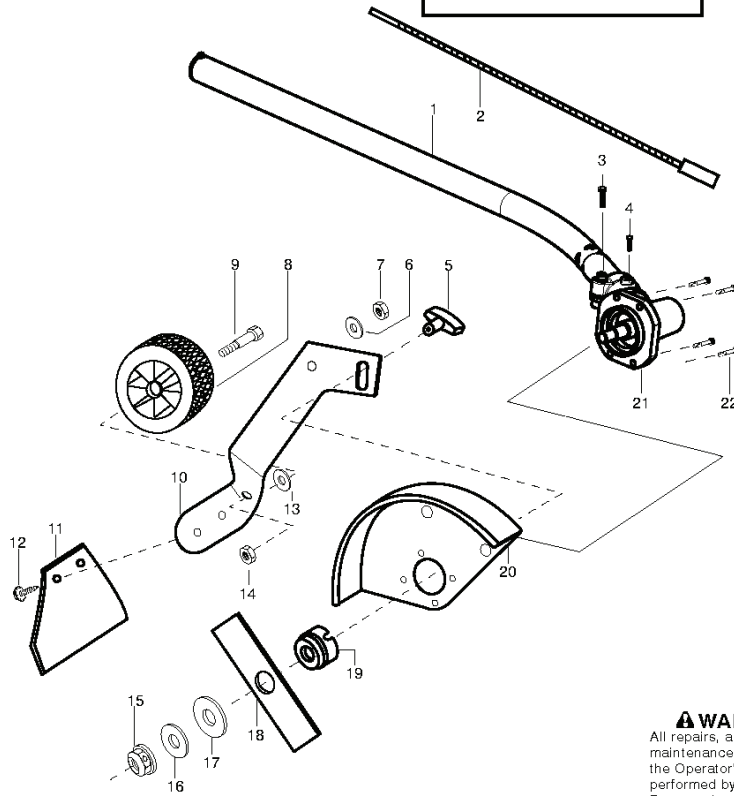

LDX EDGER ATTACHMENTS

SPARE PARTS LIST

Parts List No. 545014398		UNIVERSAL PARTS LIST	MODEL LDX Edger Att.
Date 2/02/10	Replaces 545014398 - 9/11/09		NOTE : Illustration may differ from actual model due to design changes.

TYPE 2

⚠ WARNING

All repairs, adjustments and maintenance not described in the Operator's Manual must be performed by Qualified Service Personnel.

REF.	PART NO.	DESCRIPTION	REMARK	QTY.	KIT
1	545006078	DRIVE SHAFT	INCL. FLEX	1	
2	545137002	12" AUGER EXT.	SPLINED	1	
3	530016014	SCREW		1	
4	530015775	SCREW		1	
5	530092059	WING NUT		1	
6	530092062	WASHER		1	
7	530015515	LOCK NUT		1	
8	530095125	WHEEL	"4" RUBBER"	1	
9	530015981	BOLT	SHOULDER AXLE	1	
10	530053009	BRACKET	WHEEL ADJUSTMENT	1	
11	530071251	SPLASH GUARD		1	12
12	530053012	FASTENER-MUD FLAP	MUD FLAP	1	
13	530092062	WASHER		1	
14	530015515	LOCK NUT		1	
15	530015793	NUT	L.H.	1	
16	530016240	WASHER		1	
17	530015792	WASHER	FLAT	1	
18	530053007	BLADE	"7.5"	1	
19	530054623	DUSTCUP		1	
20	545006079	SERVICEKIT		1	
21	530071586	GEARBOX	KIT	1	
22	530016312	SCREW		1	

Parts List No. 545014398		UNIVERSAL PARTS LIST	MODEL LDX Edger Att.
Date 2/02/10	Replaces 545014398 - 9/11/09		NOTE : Illustration may differ from actual model due to design changes.

TYPE 1

⚠ WARNING

All repairs, adjustments and maintenance not described in the Operator's Manual must be performed by Qualified Service Personnel.