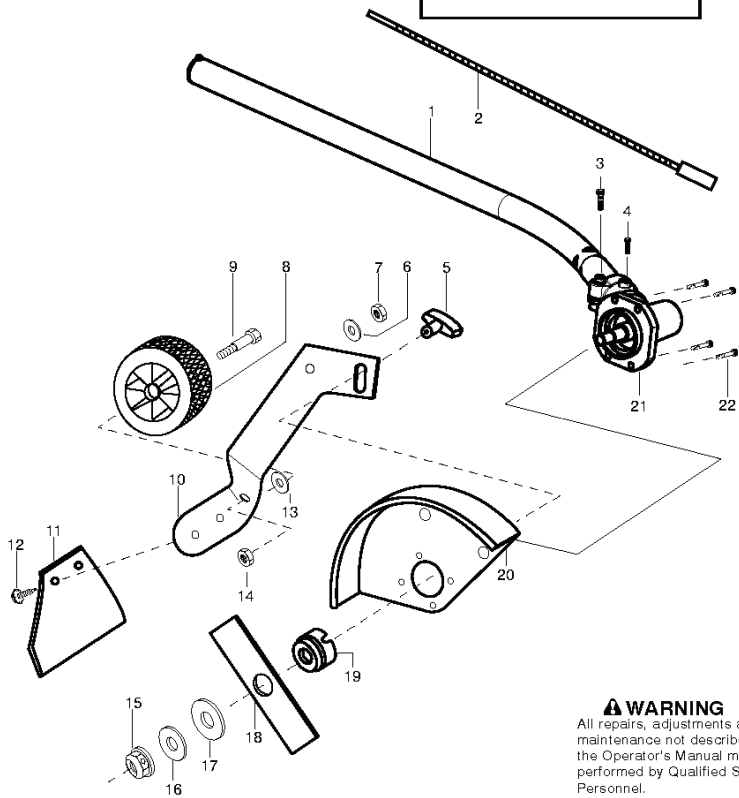

LDX EDGER ATTACHMENTS

SPARE PARTS LIST

Parts List No. 545014398		UNIVERSAL PARTS LIST	MODEL LDX Edger Att.
Date 2/02/10	Replaces 545014398 - 9/11/09		NOTE : Illustration may differ from actual model due to design changes.

TYPE 2

⚠ WARNING

All repairs, adjustments and maintenance not described in the Operator's Manual must be performed by Qualified Service Personnel.

REF.	PART NO.	DESCRIPTION	REMARK	QTY.	KIT
1	545006078	DRIVE SHAFT	INCL. FLEX	1	
2	545137002	12" AUGER EXT.	SPLINED	1	
3	530016014	SCREW		1	
4	530015775	SCREW		1	
5	530092059	WING NUT		1	
6	530092062	WASHER		1	
7	530015515	LOCK NUT		1	
8	530095125	WHEEL	"4" RUBBER"	1	
9	530015981	BOLT	SHOULDER AXLE	1	
10	530053009	BRACKET	WHEEL ADJUSTMENT	1	
11	530071251	SPLASH GUARD		1	12
12	530053012	FASTENER-MUD FLAP	MUD FLAP	1	
13	530092062	WASHER		1	
14	530015515	LOCK NUT		1	
15	530015793	NUT	L.H.	1	
16	530016240	WASHER		1	
17	530015792	WASHER	FLAT	1	
18	530053007	BLADE	"7.5"	1	
19	530054623	DUSTCUP		1	
20	545006079	SERVICEKIT		1	
21	530071586	GEARBOX	KIT	1	
22	530016312	SCREW		1	

Parts List No. 545014398		UNIVERSAL PARTS LIST	MODEL LDX Edger Att.
Date 2/02/10	Replaces 545014398 - 9/11/09		NOTE : Illustration may differ from actual model due to design changes.

TYPE 1

⚠ WARNING

All repairs, adjustments and maintenance not described in the Operator's Manual must be performed by Qualified Service Personnel.