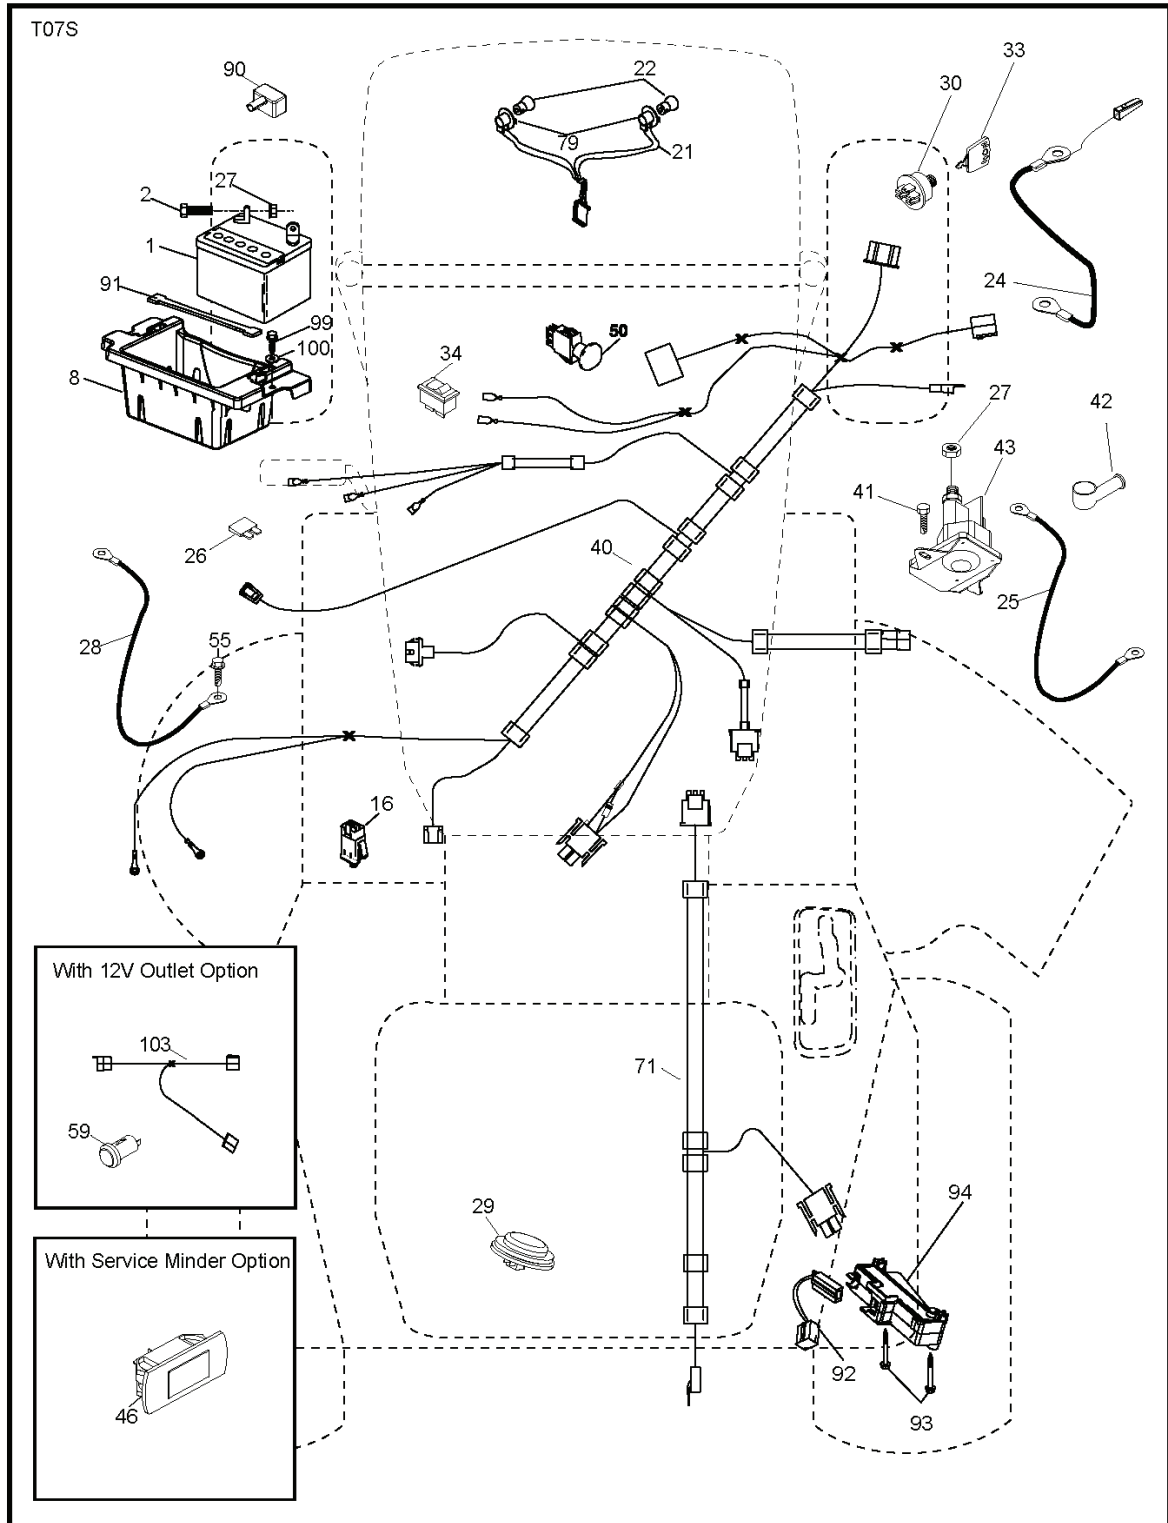

**TRACTOR - MODEL NO. LGT2554 (96045001500), PRODUCT NO. 960 45 00-15
ELECTRICAL**

REF.	PART NO.	DESCRIPTION	REMARK	QTY.	KIT
1	532163465	BATTERY		1	
2	874760412	BOLT		1	
8	532186491	BOX		1	
16	532176138	MICRO SWITCH		1	
21	532183759	HARNESS		1	
22	532004152	BULB		1	
24	532400253	CABLE		1	
25	532412895	CABLE.STARTER.6G.BL/RE*SUBS/2*		1	
26	532175158	FUSE		1	
27	873510400	NUT		1	
28	532145491	CABLE		1	
29	532401545	SWITCH		1	
30	532193350	IGNITION MODULE		1	
33	532411933	KEY		1	
34	532110712	SWITCH		1	
40	532401104	CABLE ASSY		1	
41	817720408	SCREW		1	
42	532131563	COVER		1	
43	532192507	SOLENOID		1	
46	532401763	DISPLAY		1	
50	532196112	SWITCH		1	
55	817060512	SCREW		1	
59	532400303	OUTLET-12 VOLT		1	
71	532194276	CABLE ASSY		1	
79	532175242	HOLDER		1	
90	532400724	COVER		1	
91	532190270	STRAP BATTERY MOUNT FRO		1	
92	532196615	CABLE ASSY		1	
93	532192540	SCREW		1	
94	532191834	MODULE.REVERSE.ROS		1	
99	817670412	SCREW		1	
100	819091416	WASHER		1	
103	532407962	CABLE		1