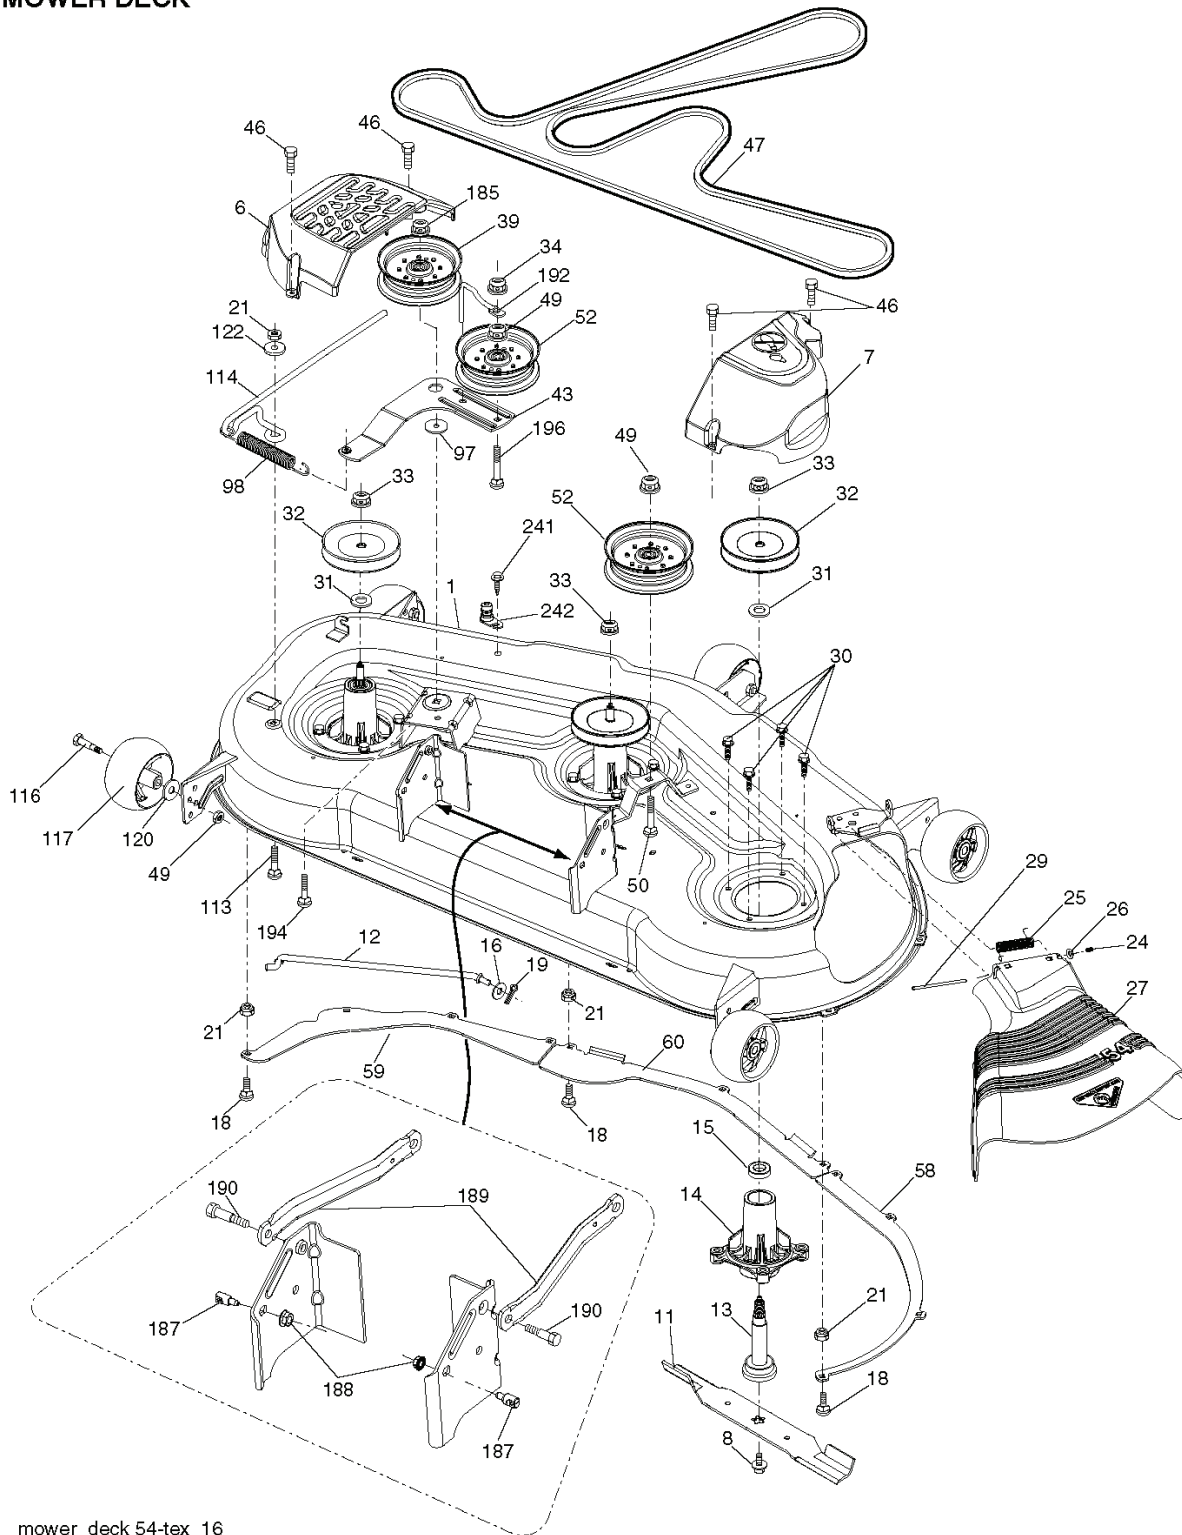

**TRACTOR - MODEL NO. LGT2554 (96045001500), PRODUCT NO. 960 45 00-15
MOWER DECK**

mower_deck 54-tex_16

REF.	PART NO.	DESCRIPTION	REMARK	QTY.	KIT
1	532403125	DECK,WELDMENT.54'MS418		1	
6	532196066	COVER		1	
7	532197181	COVER		1	
8	532193003	SCREW		1	
11	532187256	RIDE ON BLADE		1	
--	532187255	RIDE ON BLADE		1	
12	532404851	ROD		1	
13	532187291	SHAFT		1	
14	532187281	BEARING HOUSING		1	
16	819131312	WASHER		1	
15	532110485	BEARING		1	
18	872140505	BOLT		1	
19	532194208	PIN		1	
21	873680500	NUT		1	
24	532105304	HUB CAP		1	
25	532178102	SPRING		1	
26	532110452	NUT		1	
27	532188938	DEFLECTOR		1	
29	532131491	SHAFT		1	
30	532173984	SCREW		1	
31	532187690	WASHER		1	
32	532153535	PULLEY		1	
33	532400234	NUT		1	
34	873680600	NUT		1	
39	532197380	PULLEY		1	
43	532196065	ARM		1	
46	532137729	SCREW		1	
47	532196103	BELT		1	
49	873900600	NUT		1	
50	872110616	BOLT		1	
52	532197379	PULLEY		1	
58	532187342	BAFFLE		1	
59	532187344	BAFFLE		1	
60	532187607	BAFFLE		1	
97	532178515	WASHER		1	
98	532196105	SPRING		1	
113	872110508	BOLT		1	
114	532187556	ROD TENSION RELIEF		1	
116	532193406	BOLT		1	
117	532174873	WHEEL		1	
120	819132012	WASHER		1	
122	532187557	BUSHING		1	
185	873900700	NUT		1	
187	532195161	STUD		1	
188	873900500	NUT		1	
189	532195185	ARM		1	
190	532196539	BOLT		1	
192	532198468	BELT GUIDE		1	
194	872140716	BOLT		1	
196	872140620	BOLT		1	
241	532152927	SCREW		1	
242	532415598	HOSE COUPLING		1	
--	532415598	HOSE COUPLING		1	
--	532187292	MANDREL	"INCLUDES HOUSING, SHAFT ASSEMBLY, AND BEARING ONLY - PULLEY/NUT/ WASHER AND BLADE/BOLT/ WASHERS NOT INCLUDED"	1	
--	532199300	COMPLETE DECK 54 INCH		1