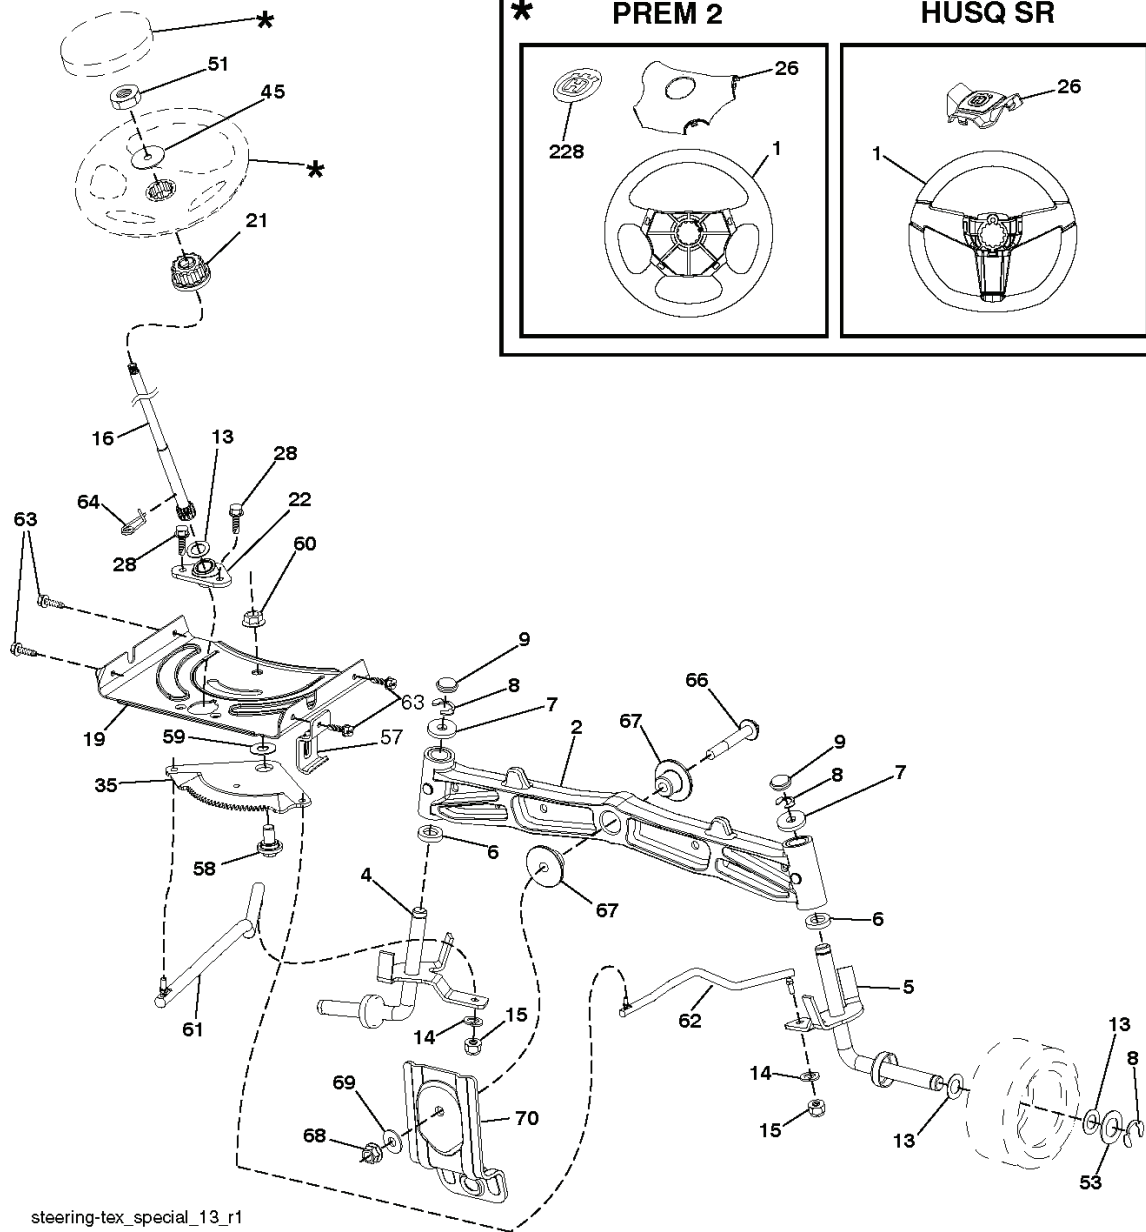

TRACTOR - MODEL NO. LGT2554 (96045001500), PRODUCT NO. 960 45 00-15
STEERING ASSEMBLY

steering-tex_special_13_r1

REF.	PART NO.	DESCRIPTION	REMARK	QTY.	KIT
1	532423469	STEERING WHEEL		1	
2	532195968	SHAFT		1	
4	532403089	SPINDLE SHAFT		1	
5	532403090	SPINDLE SHAFT		1	
6	532124931	WASHER		1	
7	532121748	WASHER		1	
8	812000029	RETAINER RING		1	
9	532121232	HUB CAP		1	
13	532121749	WASHER		1	
14	810040600	WASHER		1	
15	873540600	NUT		1	
16	532408219	SHAFT		1	
19	532194729	PLATE		1	
21	532186737	ADAPTER		1	
22	532194845	BUSHING		1	
26	532415987	KNOB		1	
28	817000612	SCREW		1	
35	532194732	PLATE		1	
45	819183812	WASHER		1	
51	873940800	NUT		1	
53	532188967	WASHER		1	
57	532197246	BRACKET		1	
58	532194747	BOLT		1	
59	532194748	WASHER		1	
60	873971000	NUT		1	
61	532194740	LINK		1	
62	532194741	LINK		1	
63	817000512	SCREW		1	
64	532199849	SPRING RETAINER		1	
66	871020748	BOLT		1	
67	532194737	BUSHING		1	
68	873900700	NUT		1	
69	532199162	WASHER		1	
70	532196197	BRACKET		1