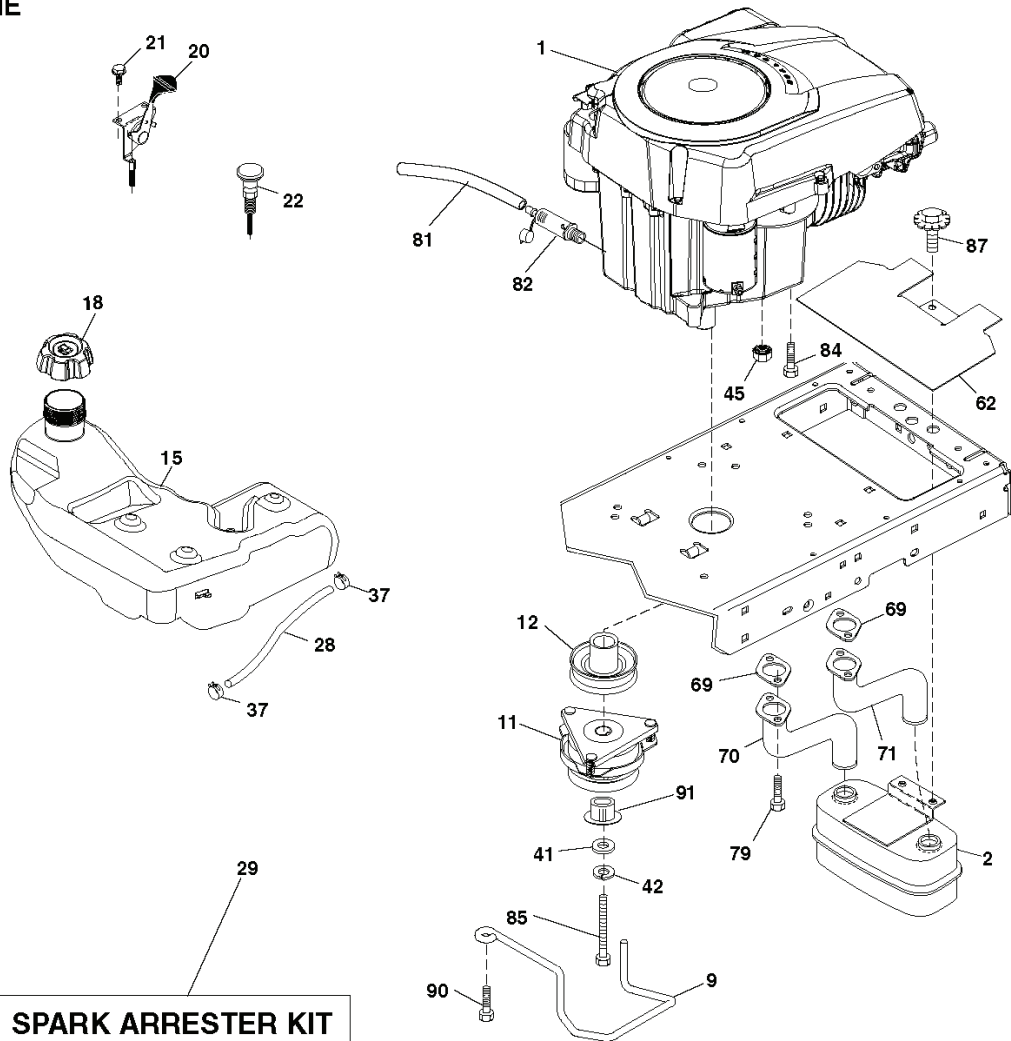

**TRACTOR - MODEL NO. LGT2554 (96045001500), PRODUCT NO. 960 45 00-15  
ENGINE**

**SPARK ARRESTER KIT**

Engine-tex\_Kohl-2cyl\_1\_r2

KEY NO.	PART NO.	DESCRIPTION
1	-----	Engine Kohl Model No. SV730
2	532 14 97-23	Muffler
9	532 19 43-20	Keeper Belt Engine
11	532 17 93-35	Clutch Electric
12	532 19 43-43	Pulley Engine
15	532 19 34-99	Tank Fuel 4.0
18	532 19 42-67	Cap Asm
20	532 18 29-37	Control Throttle
21	532 41 63-58	Screw #10 x .750 BOS Thread
22	532 19 15-96	Control Choke
28	532 40 11-35	Fuel Line
29	532 13 71-80	Spark Arrester Kit
37	532 12 34-87	Clamp Hose
41	532 12 61-97	Washer 1-1/2 OD x 15/32 ID x .250
42	810 04 07-00	Washer Lock 7/16
45	873 51 04-00	Nut Keps Hex 1/4-20 unc