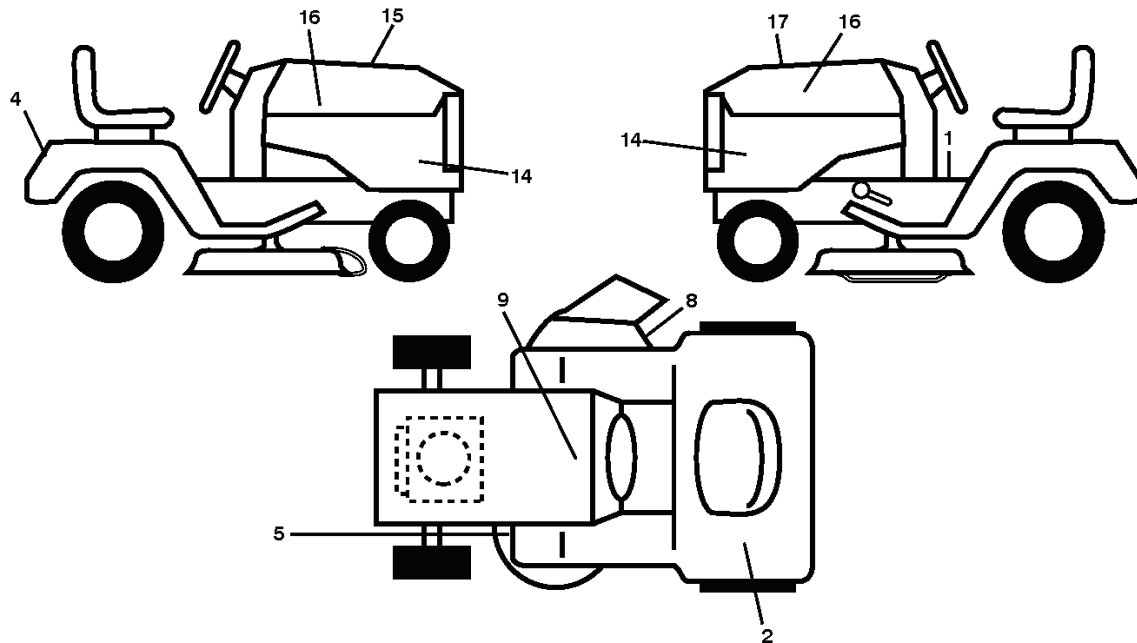

**NOTE:** All component dimensions given in U.S. inches  
1 inch = 25.4 mm

---

REF.	PART NO.	DESCRIPTION	REMARK	QTY.	KIT
1	532406621	SEAT		1	
2	532180166	BRACKET		1	
3	532140675	STRAP		1	
6	873800600	NUT		1	
7	532124181	SPRING		1	
8	532171877	BOLT		1	
10	532196977	PLATE		1	
21	532171852	BOLT		1	
37	873800500	LOCK NUT		1	
40	532197661	HANDLE		1	
41	532198200	SPRING		1	
43	874760612	BOLT		1	
44	819133812	WASHER		1	

**TRACTOR - MODEL NO. LGT2554 (96045001500), PRODUCT NO. 960 45 00-15**  
**STEERING ASSEMBLY**

steering-tex\_special\_13\_r1

REF.	PART NO.	DESCRIPTION	REMARK	QTY.	KIT
1	532423469	STEERING WHEEL		1	
2	532195968	SHAFT		1	
4	532403089	SPINDLE SHAFT		1	
5	532403090	SPINDLE SHAFT		1	
6	532124931	WASHER		1	
7	532121748	WASHER		1	
8	812000029	RETAINER RING		1	
9	532121232	HUB CAP		1	
13	532121749	WASHER		1	
14	810040600	WASHER		1	
15	873540600	NUT		1	
16	532408219	SHAFT		1	
19	532194729	PLATE		1	
21	532186737	ADAPTER		1	
22	532194845	BUSHING		1	
26	532415987	KNOB		1	
28	817000612	SCREW		1	
35	532194732	PLATE		1	
45	819183812	WASHER		1	
51	873940800	NUT		1	
53	532188967	WASHER		1	
57	532197246	BRACKET		1	
58	532194747	BOLT		1	
59	532194748	WASHER		1	
60	873971000	NUT		1	
61	532194740	LINK		1	
62	532194741	LINK		1	
63	817000512	SCREW		1	
64	532199849	SPRING RETAINER		1	
66	871020748	BOLT		1	
67	532194737	BUSHING		1	
68	873900700	NUT		1	
69	532199162	WASHER		1	
70	532196197	BRACKET		1	

**TRACTOR - MODEL NO. LGT2554 (96045001500), PRODUCT NO. 960 45 00-15  
DECALS**

KEY NO.	PART NO.	DESCRIPTION
1	532 41 91-38	Decal, Warning
2	<b>532 42 38-30</b>	Decal, Ethanol E85
4	532 19 15-54	Decal, Hood Cust Resp
5	532 17 84-55	Decal, Caution
8	532 19 87-85	Decal, Mower Sch.
9	532 14 50-05	Decal, Battery Dnge/Poi
14	532 42 36-38	Decal, Panel Side