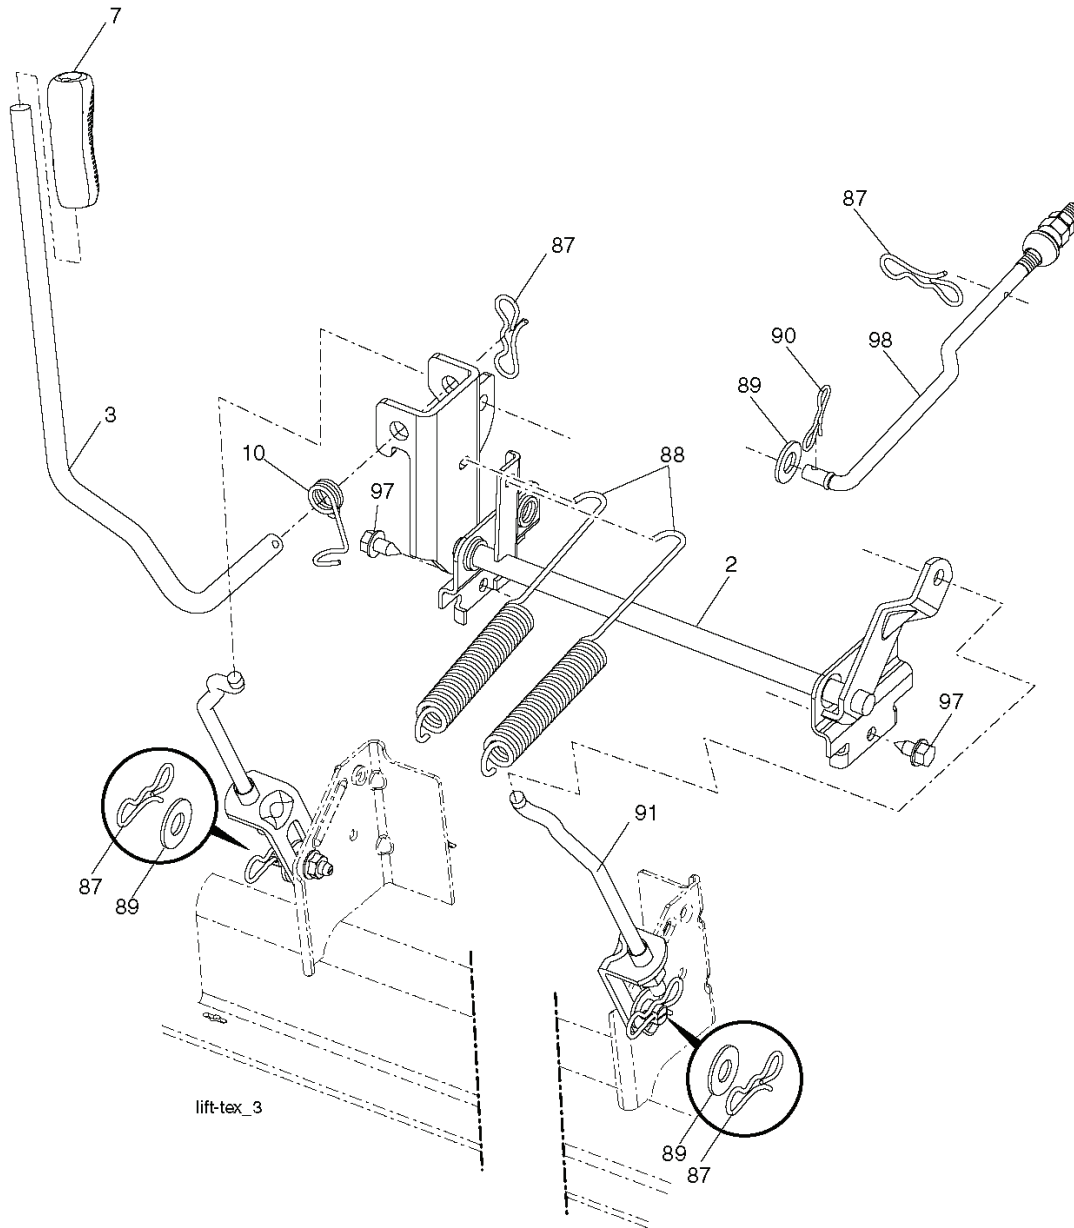

**TRACTOR - MODEL NO. LGT2554 (96045001500), PRODUCT NO. 960 45 00-15
MOWER LIFT**

KEY NO.	PART NO.	DESCRIPTION
2	532 19 52-23	Shaft Asm., Lift
3	532 19 52-30	Lever Asm., Lift RH
7	532 41 15-55	Grip, Lever
10	532 19 63-14	Spring Torsion
87	532 19 42-09	Pin Cotter 7/16 Bow Tie Lock
88	532 19 53-04	Spring Lift Assist
89	819 17 19-12	Washer Clear Zinc

KEY NO.	PART NO.	DESCRIPTION
90	532 19 42-08	Pin Cotter 5/16 Bow Tie Lock
91	532 40 34-07	Link Lift Susp Mower Rear
97	817 00 06-12	Screw 3/8-16 x 3/4
98	532 19 52-64	Link Lift Susp. Front Mower

NOTE: All component dimensions given in U.S. inches
1 inch = 25.4 mm