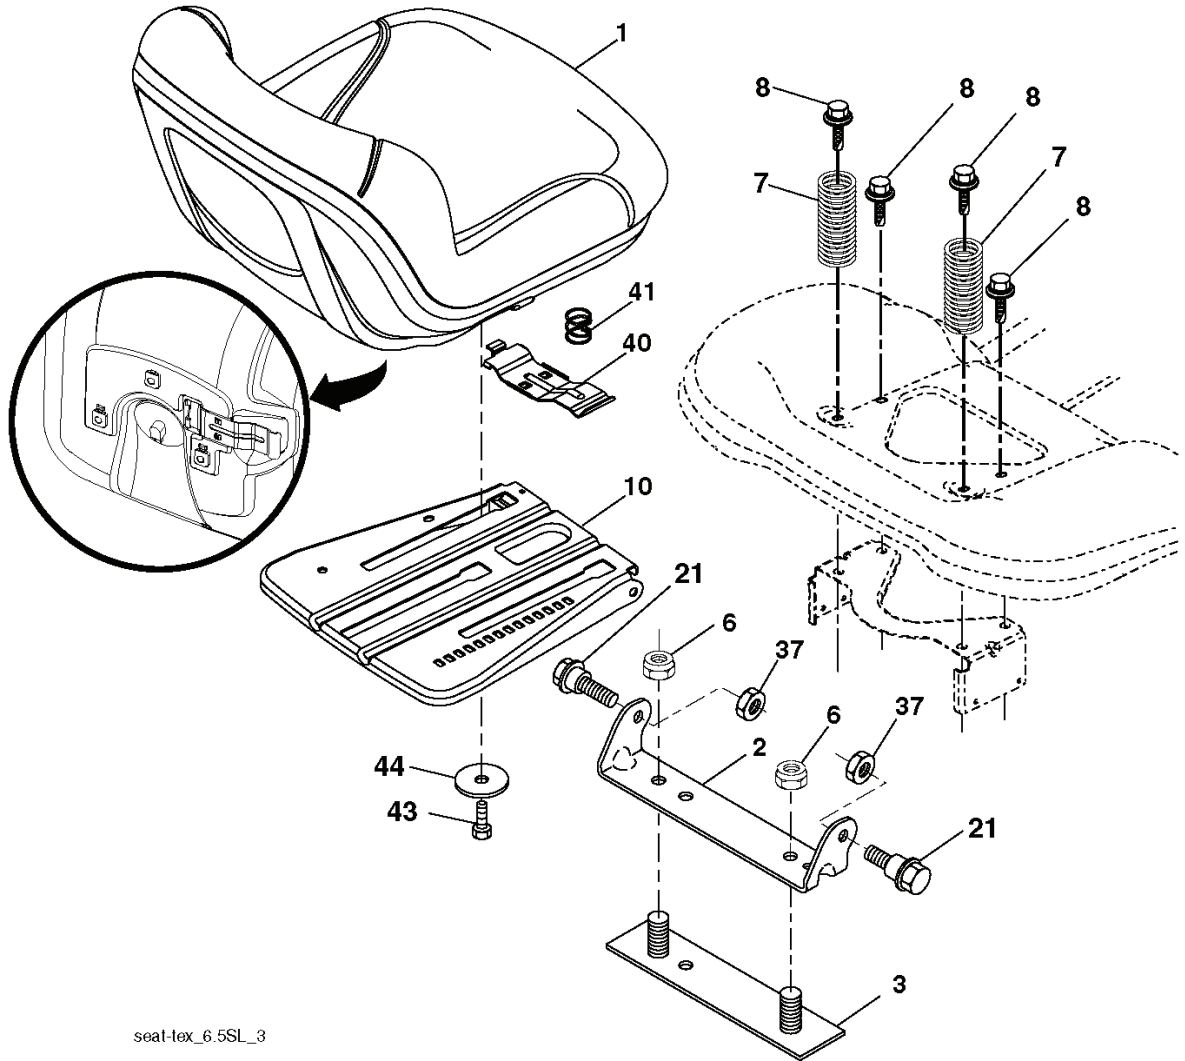

**TRACTOR - MODEL NO. LGT2554 (96045001500), PRODUCT NO. 960 45 00-15
SEAT ASSEMBLY**

seat-tex_6.5SL_3

KEY NO.	PART NO.	DESCRIPTION
1	532 40 66-21	Seat
2	532 18 01-66	Bracket Pivot Fender
3	532 14 06-75	Strap, Asm Fender
6	873 80 06-00	Nut, Lock w/lns. 3/8-16 unc
7	532 12 41-81	Spring, Seat Cprsn
8	532 17 18-77	Bolt 5/16-18 unc x 3/4 w/Sems
10	532 19 69-77	Pan, Seat
21	532 17 18-52	Bolt, Shoulder 5/16-18

KEY NO.	PART NO.	DESCRIPTION
37	873 80 05-00	Nut, Lock 5/16-18 unc
40	532 19 76-61	Handle Slide Seat
41	532 19 82-00	Spring Latch Seat
43	874 76 06-12	Bolt 3/8-16 x 3/4
44	819 13 38-12	Washer 13/32 x 2-3/8 x 12 Ga.

NOTE: All component dimensions given in U.S. inches
1 inch = 25.4 mm