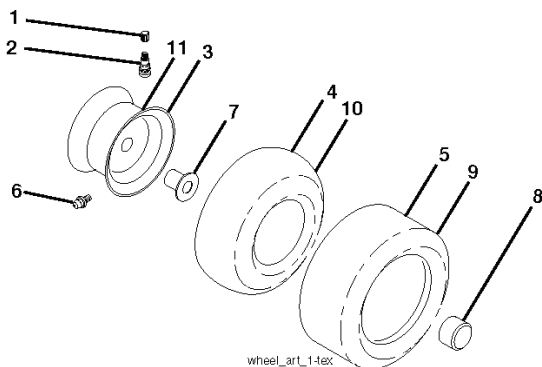

WHEELS AND TIRES

KEY NO.	PART NO.	DESCRIPTION
1	532 05 91-92	Cap, Valve, Tire
2	532 06 51-39	Stem, Valve
3	532 14 45-09	Rim Assembly, Front
4	532 00 81-34	Tube, Front (Service Item Only)
5	532 10 62-30	Tire, Front
6	532 12 49-57	Fitting, Grease (Front Wheel Only)
7	532 12 49-59	Bearing, Flange (Front Wheel Only)
8	532 17 50-39	Cap, Axle (Front Wheel Only)
9	532 18 47-08	Tire, Rear
10	532 00 71-54	Tube, Rear (Service Item Only)
11	532 40 17-82	Rim Assembly, Rear
--	532 14 43-34	Sealant, Tire (10 oz. Tube)

NOTE: All component dimensions given in U.S. inches
1 inch = 25.4 mm