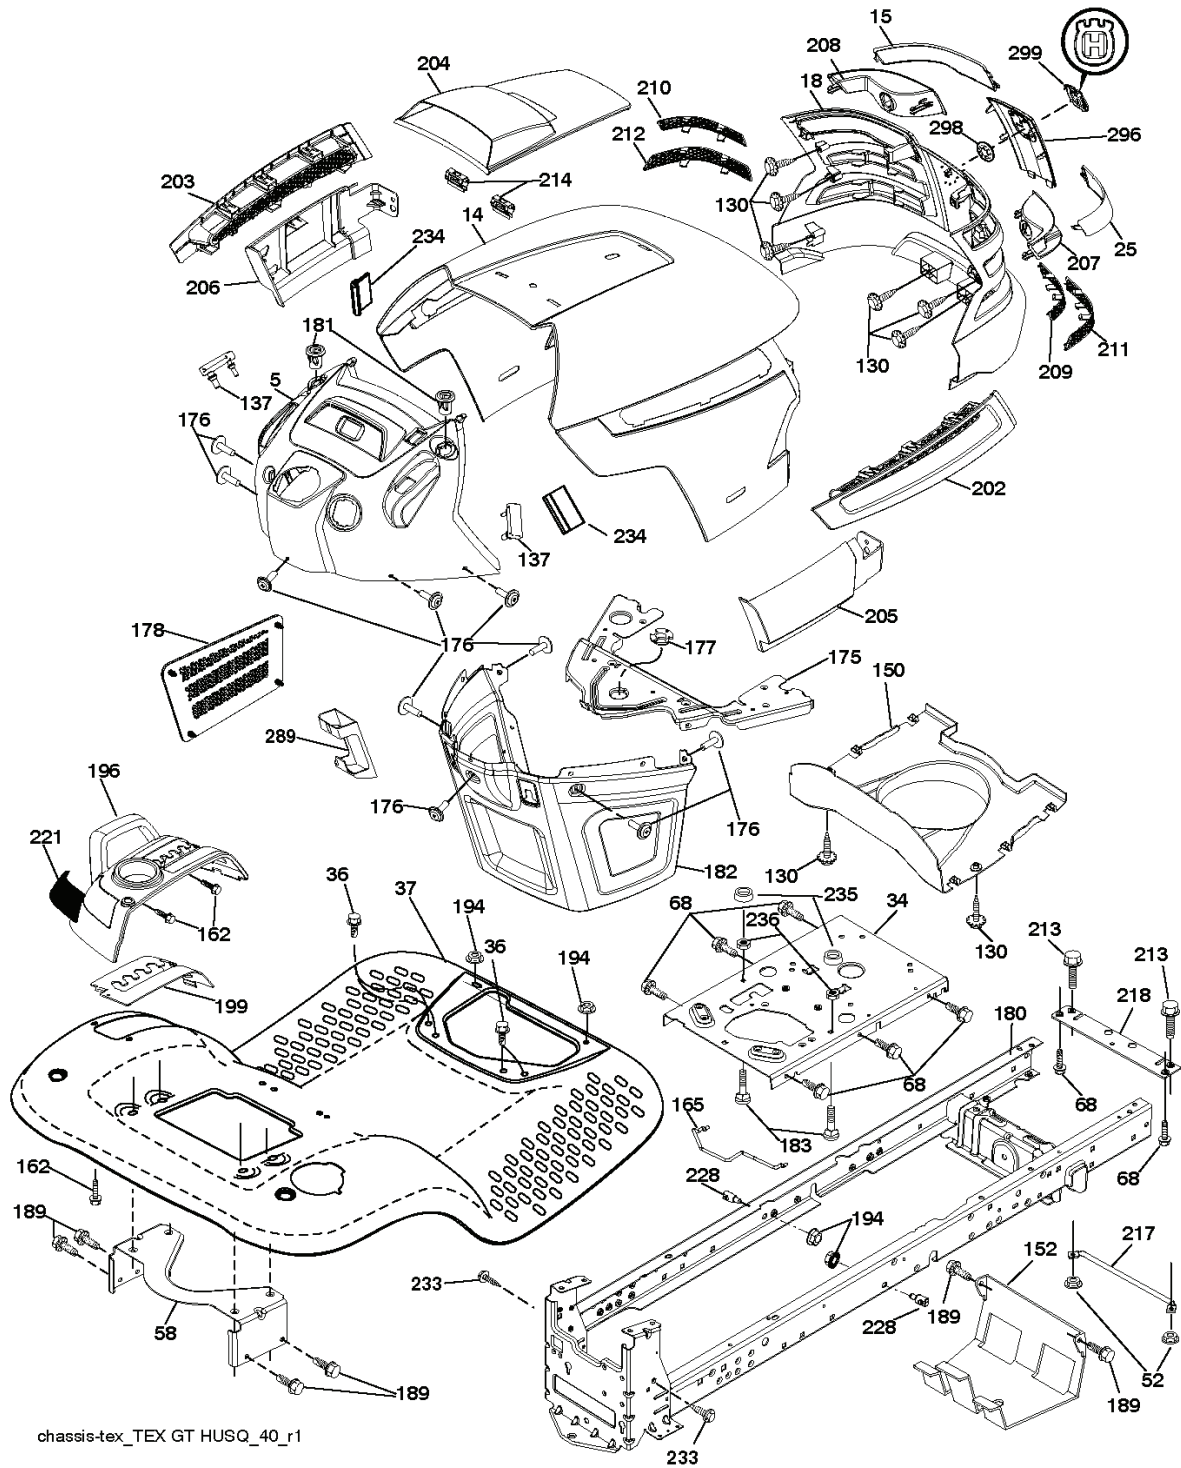

TRACTOR - MODEL NO. LGT2554 (96045001500), PRODUCT NO. 960 45 00-15
CHASSIS

chassis-tex_TEX GT HUSQ_40_r1

REF.	PART NO.	DESCRIPTION	REMARK	QTY.	KIT
5	532408701	PANEL		1	
14	532411046	HOOD		1	
15	532198907	LENS		1	
18	532408607	FRONT COVER		1	
25	532198906	LENS		1	
34	532196125	PLATE		1	
36	817060512	SCREW		1	
37	532401825	FENDER		1	
52	873680500	NUT		1	
58	532194314	BRACKET		1	
68	817490508	SCREW		1	
130	532416358	SCREW		1	
137	532407590	DAMPING PIECE		1	
150	532198512	BRACKET		1	
152	532199535	SHIELD		1	
162	532142432	SCREW		1	
165	532196826	BRACKET		1	
175	532196304	SUPPORT		1	
176	532400776	SCREW		1	
177	532195227	BUSHING		1	
178	532199782	NET		1	
180	532195477	FRAME		1	
181	532403025	BUSHING		1	
182	532406859	DASH		1	
183	874780520	BOLT		1	
189	817000512	SCREW		1	
194	873800500	LOCK NUT		1	
196	532400299	CONSOLE		1	
199	532198259	PLATE		1	
202	532403048	LIST		1	
203	532403076	LIST		1	
204	532416613	COVER		1	
205	532401709	LIST		1	
206	532401711	LIST		1	
207	532197198	LENS		1	
208	532197199	LENS		1	
209	532199130	INSERT		1	
210	532199131	INSERT		1	
211	532199132	INSERT		1	
212	532199133	INSERT		1	
213	874760512	BOLT		1	
214	532199145	CLIP		1	
217	532409167	ROD		1	
218	532196395	PLATE		1	
221	532198909	LENS		1	
228	532195161	STUD		1	
233	532196539	BOLT		1	
234	532404742	DAMPING PIECE		1	
235	532406129	SPACER		1	
236	873930500	NUT		1	
289	532403571	HOLDER		1	
296	532408606	PLATE		1	
298	532110452	NUT		1	
299	532405012	LOGOTYPE		1