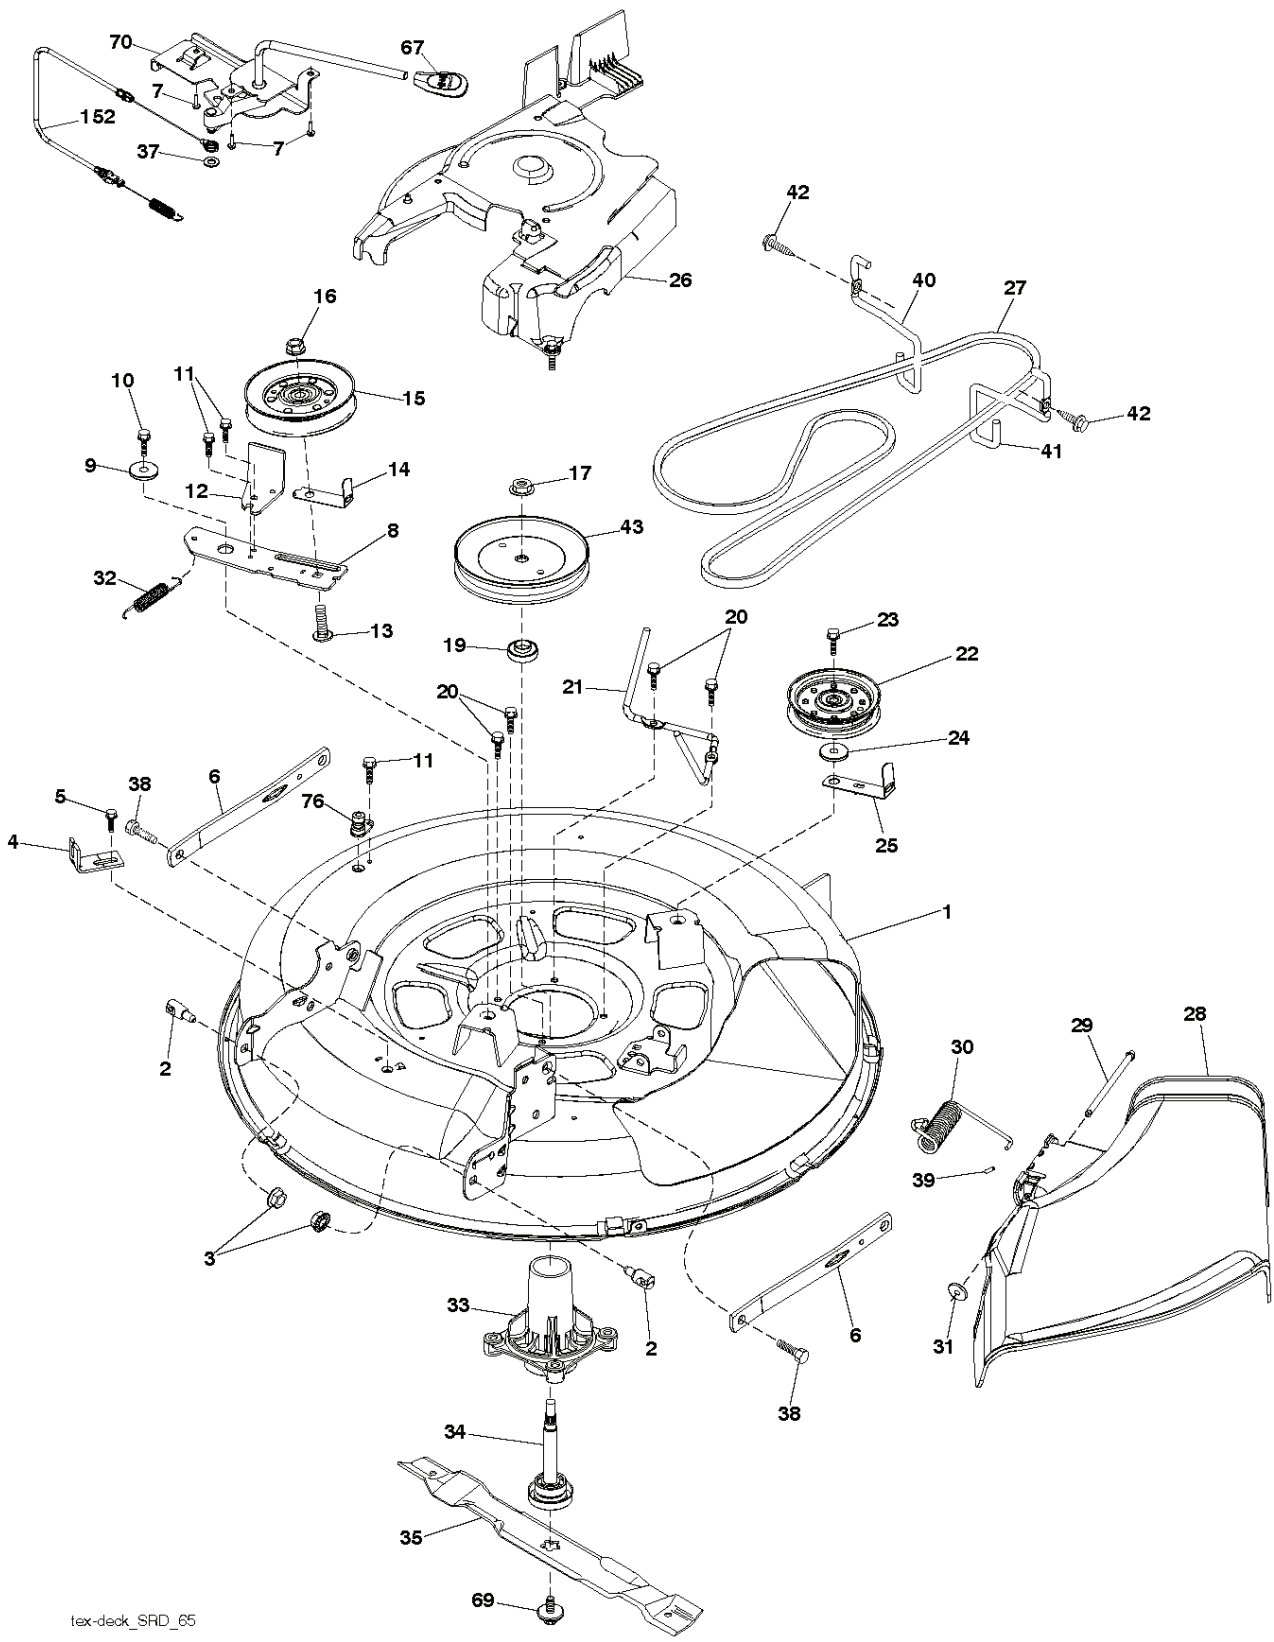

REF.	PART NO.	DESCRIPTION	REMARK	QTY.	KIT
1	532442048	CUTTING DECK		0	
2	532195161	STUD		0	
3	873900500	NUT		0	
4	532417645	BRACKET		0	
5	817000510	BOLT		0	
6	532418863	ARM		0	
7	532416358	SCREW		0	
8	532420252	ARM		0	
9	532199092	SPACER		0	
10	817000616	SCREW		0	
11	532137729	SCREW		0	
12	532199470	ARM		0	
13	872110612	BOLT		0	
14	532156085	BELT GUIDE		0	
15	532146763	PULLEY		0	
16	873900600	NUT		0	
17	532400234	NUT		0	
19	585323901	BEARING		0	
20	532173984	SCREW		0	
21	532416910	BELT GUARD		0	
22	532175820	PULLEY		0	
23	817490628	SCREW		0	
24	819132012	WASHER		0	
25	532420253	BELT GUARD		0	
26	532430313	COVER		0	
27	532419271	BELT		0	
28	532417344	DEFLECTOR		0	
29	532420895	HINGE PIN		0	
30	532197026	TORSION SPRING		0	
31	532110452	NUT		0	
32	532401872	SPRING		0	
33	532187281	BEARING HOUSING		0	
34	587256501	SHAFT		0	
35	532419273	RIDE ON BLADE		0	
37	819131316	WASHER		0	
38	532196539	BOLT		0	
39	532105304	HUB CAP		0	
40	532419270	BELT GUARD		0	
41	532419265	BELT GUARD		0	
42	817000612	SCREW		0	
43	532416877	PULLEY		0	
67	532403012	HANDLE		0	
69	584309301	SCREW		1	
70	532401246	CLUTCH		0	
76	532415598	HOSE COUPLING		0	
152	532435111	CABLE		0	
----	532434489	CUTTING DECK		0	
--	587253301	MANDREL	MANDREL ASSEMBLY (Includes assembly (key# 33), shaft assembly (key# 34) and bearing (key# 19) only - pulley/nut/washer and blade bolt/washers not included.	1