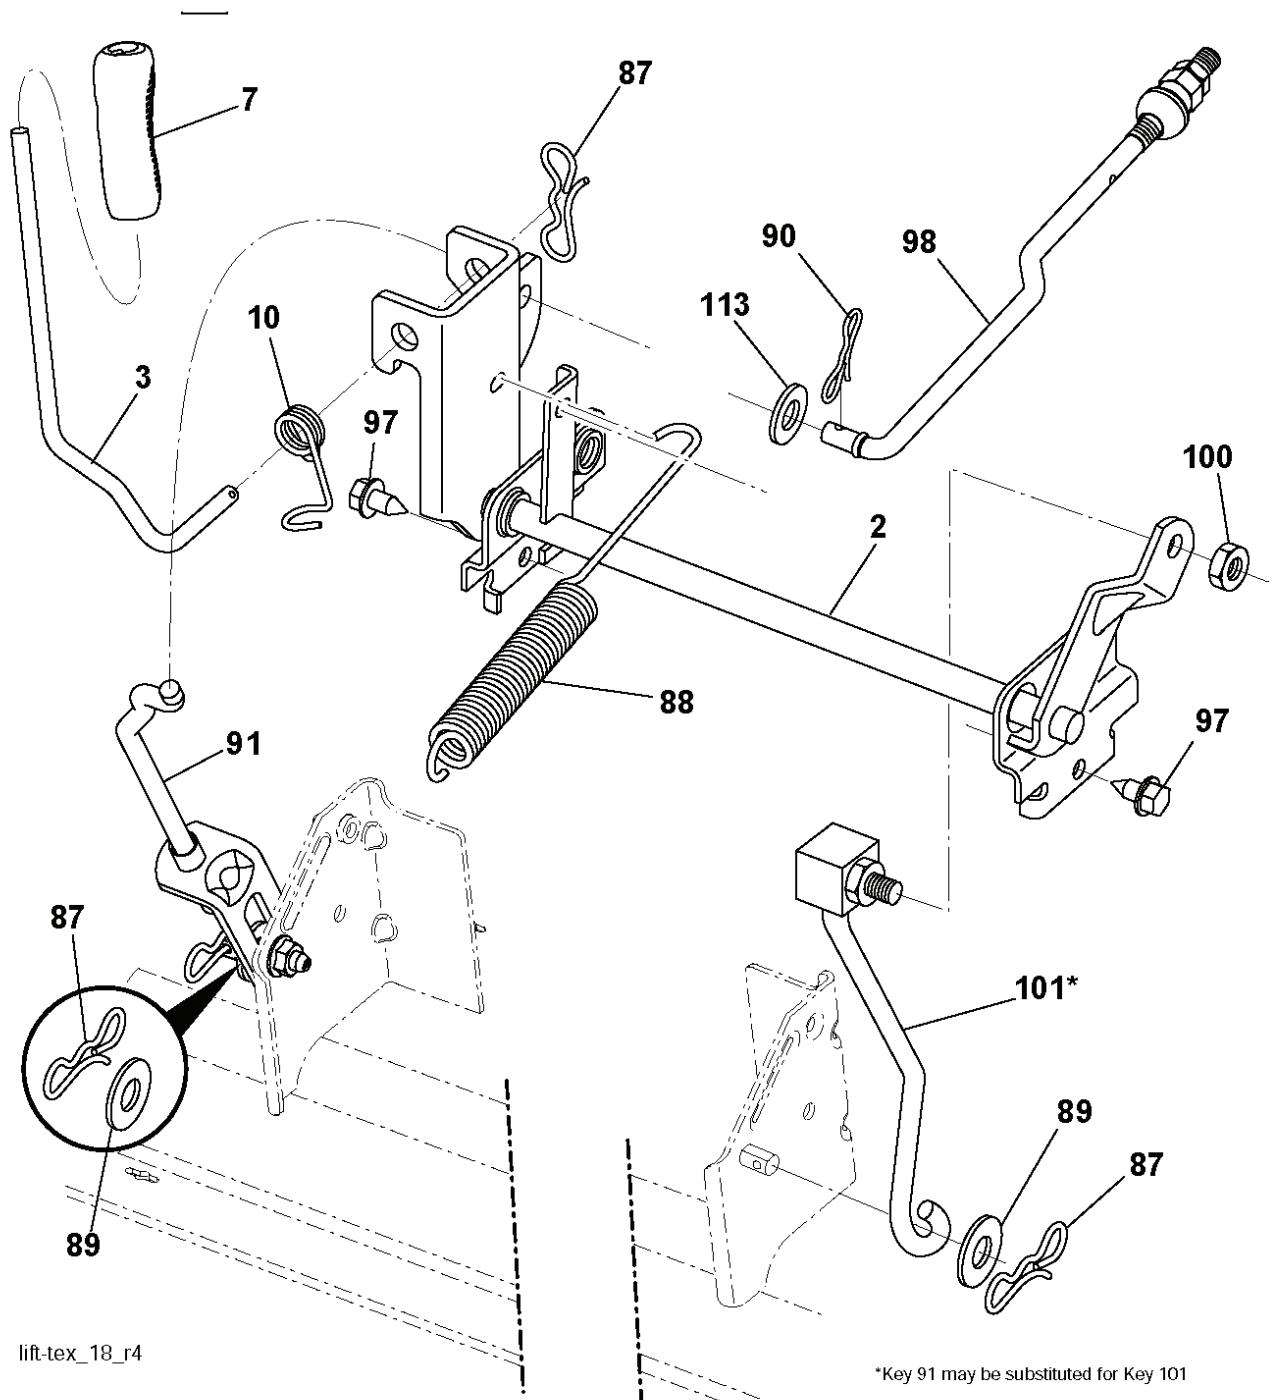

REF.	PART NO.	DESCRIPTION	REMARK	QTY.	KIT
1	532442048	CUTTING DECK		0	
2	532195161	STUD		0	
3	873900500	NUT		0	
4	532417645	BRACKET		0	
5	817000510	BOLT		0	
6	532418863	ARM		0	
7	532416358	SCREW		0	
8	532420252	ARM		0	
9	532199092	SPACER		0	
10	817000616	SCREW		0	
11	532137729	SCREW		0	
12	532199470	ARM		0	
13	872110612	BOLT		0	
14	532156085	BELT GUIDE		0	
15	532146763	PULLEY		0	
16	873900600	NUT		0	
17	532400234	NUT		0	
19	585323901	BEARING		0	
20	532173984	SCREW		0	
21	532416910	BELT GUARD		0	
22	532175820	PULLEY		0	
23	817490628	SCREW		0	
24	819132012	WASHER		0	
25	532420253	BELT GUARD		0	
26	532430313	COVER		0	
27	532419271	BELT		0	
28	532417344	DEFLECTOR		0	
29	532420895	HINGE PIN		0	
30	532197026	TORSION SPRING		0	
31	532110452	NUT		0	
32	532401872	SPRING		0	
33	532187281	BEARING HOUSING		0	
34	587256501	SHAFT		0	
35	532419273	RIDE ON BLADE		0	
37	819131316	WASHER		0	
38	532196539	BOLT		0	
39	532105304	HUB CAP		0	
40	532419270	BELT GUARD		0	
41	532419265	BELT GUARD		0	
42	817000612	SCREW		0	
43	532416877	PULLEY		0	
67	532403012	HANDLE		0	
69	584309301	SCREW		1	
70	532401246	CLUTCH		0	
76	532415598	HOSE COUPLING		0	
152	532435111	CABLE		0	
----	532434489	CUTTING DECK		0	
--	587253301	MANDREL	MANDREL ASSEMBLY (Includes assembly (key# 33), shaft assembly (key# 34) and bearing (key# 19) only - pulley/nut/washer and blade bolt/washers not included.	1	