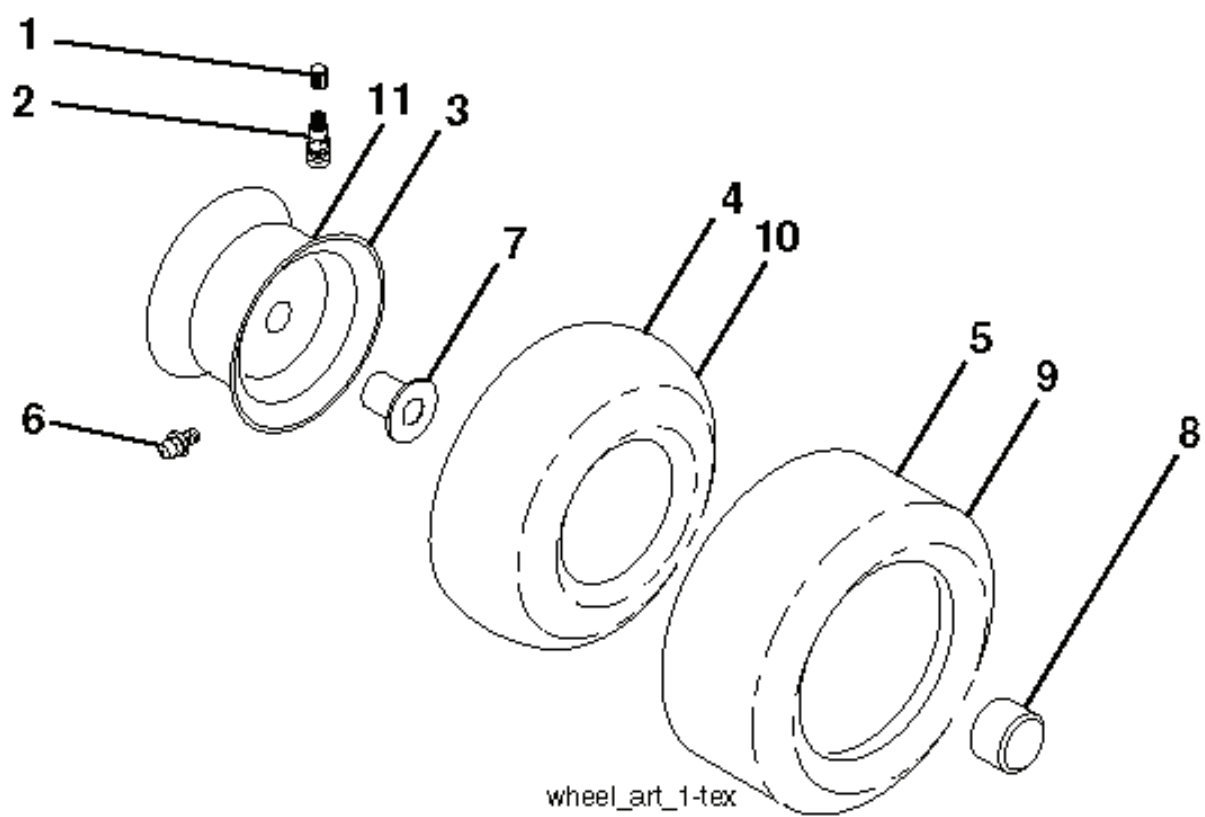

IGNITION SWITCH

POSITION	CIRCUIT	"MAKE"
OFF	M+G+A1	
RUN/OVERRIDE	B+A1	
RUN	B+A1	L+A2
START	B+S+A1	

WIRING INSULATED CLIPS
 NOTE: IF WIRING INSULATED CLIPS WERE REMOVED FOR SERVICING OF UNIT, THEY SHOULD BE RE-INSTALLED TO PROPERLY SECURE YOUR WIRING.

REF.	PART NO.	DESCRIPTION	REMARK	QTY.	KIT
1	532439740	STEERING WHEEL		0	
2	532418168	AXLE		0	
4	532416845	SPINDLE		0	
5	532416846	SPINDLE		0	
6	532124931	WASHER		0	
7	532121748	WASHER		0	
8	812000029	RETAINER RING		0	
9	532121232	HUB CAP		0	
13	532121749	WASHER		0	
14	810040600	WASHER		0	
15	873540600	NUT		0	
16	585869202	SHAFT		0	
19	532194729	PLATE		0	
20	532441425	COVER		0	
21	532186737	ADAPTER		0	
22	585029802	BEARING		0	
26	532439743	HUB CAP		0	
27	819211616	WASHER		1	
28	817000612	SCREW		0	
33	810040500	WASHER		0	
35	532194732	PLATE		0	
45	819113812	WASHER		0	
53	532188967	WASHER		0	
57	532407465	BRACKET		0	
58	532194747	BOLT		0	
59	532194748	WASHER		0	
60	873971000	NUT		0	
61	532194740	LINK		0	
62	532194741	LINK		0	
63	817000512	SCREW		0	
64	532199849	SPRING RETAINER		0	
66	871020748	BOLT		0	
67	532194737	BUSHING		0	
68	873900700	NUT		0	
69	532199162	WASHER		0	
70	532417065	BRACKET		0	
71	532190752	SHAFT		0	
72	532428982	BOLT		0	
74	532124937	BEARING COL. STRG.		0	
75	580683701	PINION		1	
76	580683601	SCREW		1	
122	532444962	CAP		1	

REF.	PART NO.	DESCRIPTION	REMARK	QTY.	KIT
1	532439819	SEAT		0	
2	532180166	BRACKET		0	
3	532140675	STRAP		0	
6	873800600	NUT		0	
7	532124181	SPRING		0	
8	532171877	BOLT		0	
10	532196977	PLATE		0	
21	532171852	BOLT		0	
37	873800500	LOCK NUT		0	
40	532197661	HANDLE		0	
41	532198200	SPRING		0	
43	874760612	BOLT		0	
44	819133812	WASHER		0	