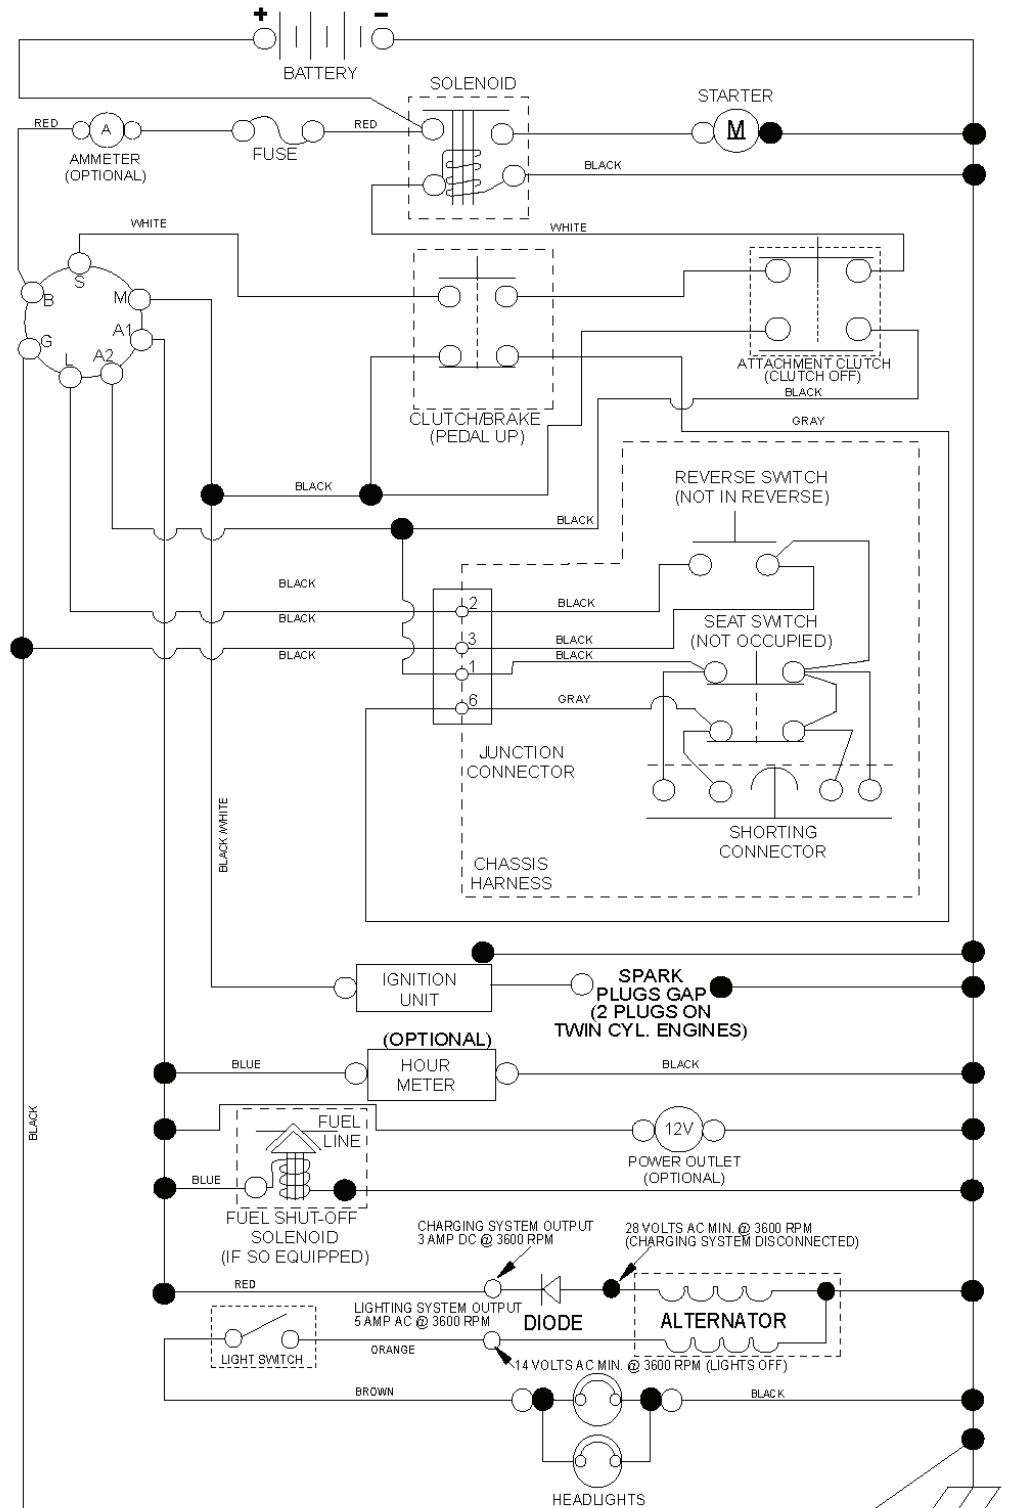

NOTE
YOUR TRACTOR IS EQUIPPED WITH A SPECIAL ALTERNATOR SYSTEM. THE LIGHTS ARE NOT CONNECTED TO THE BATTERY, BUT HAVE THEIR OWN ELECTRICAL SOURCE. BECAUSE OF THIS, THE BRIGHTNESS OF THE LIGHTS WILL CHANGE WITH ENGINE SPEED. AT IDLE THE LIGHTS WILL DIM. AS THE ENGINE IS SPEEDED UP, THE LIGHTS WILL BECOME THEIR BRIGHTEST.