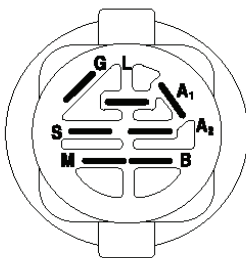

IGNITION SWITCH

POSITION	CIRCUIT	"MAKE"
OFF	M+G+A1	
RUN/OVERRIDE	B+A1	
RUN	B+A1	L+A2
START	B+S+A1