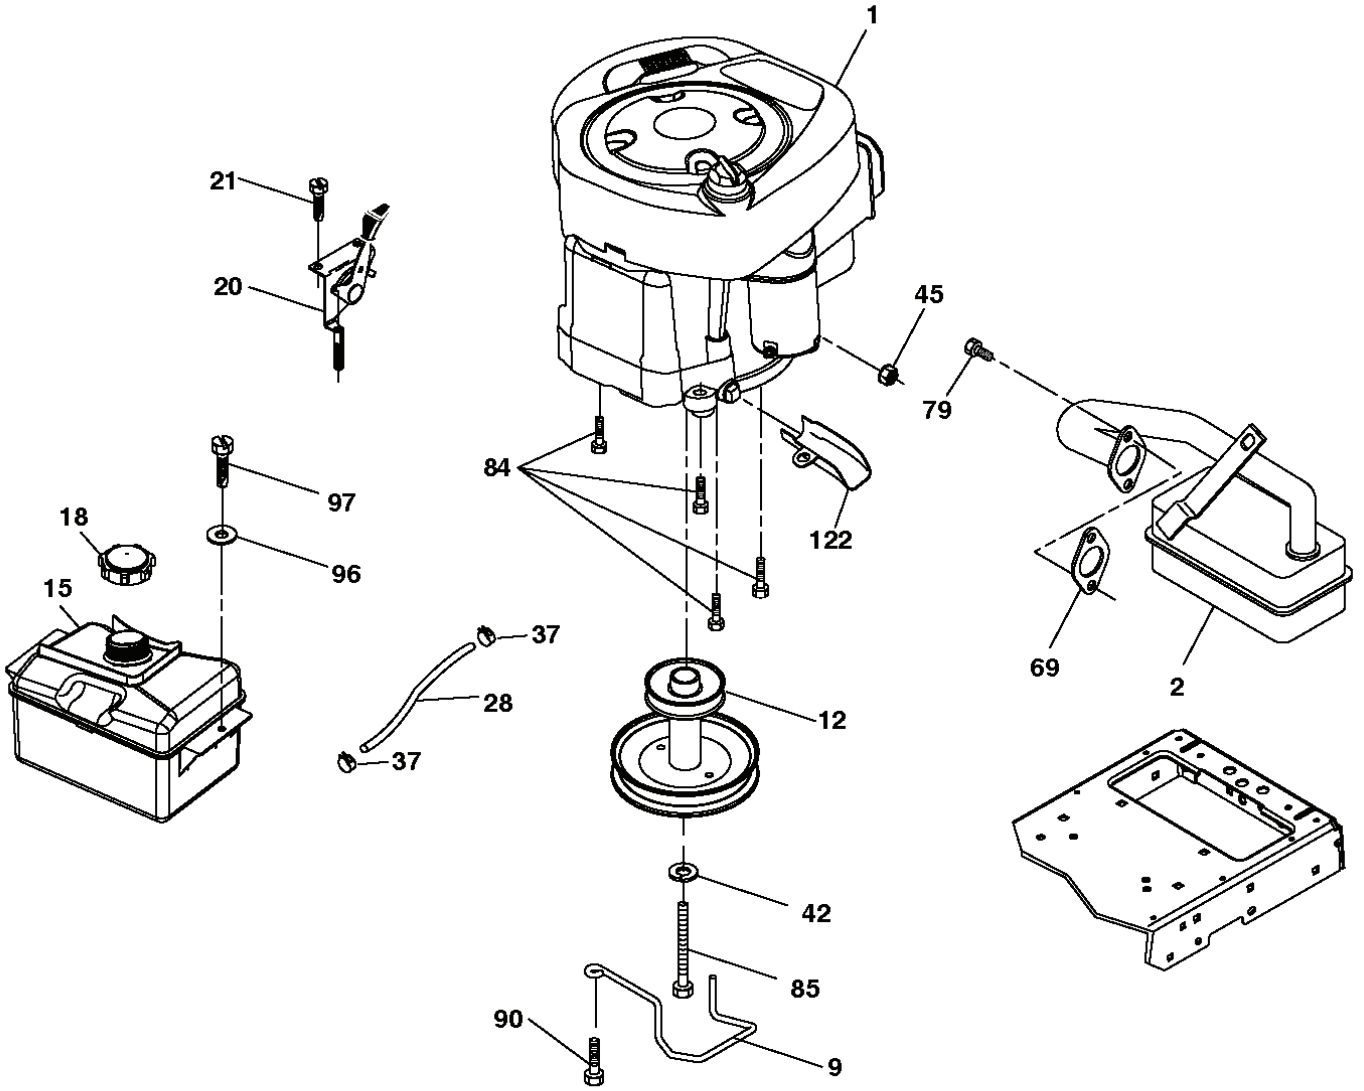

29

OPTIONAL EQUIPMENT
Spark Arrester

REF.	PART NO.	DESCRIPTION	REMARK	QTY.	KIT
1	000000000	W/O DESCRIPTION	Engine Briggs Model No. 219807-3210- B1(438615) (order from engine manufacturer)	0	
2	532179758	MUFFLER		0	
9	584911601	KEEPER		0	
12	532140186	PULLEY		0	
15	532407545	FUEL TANK		0	
18	532430220	FUEL CAP		0	
20	532183897	CONTROL		0	
21	532416358	SCREW		0	
28	532137040	HOSE		0	
29	532137180	SPARK ARRESTER KIT		0	
37	532123487	HOSE CLAMP		0	
42	810040700	WASHER		0	
45	873510400	NUT		0	
69	532165291	GASKET		0	
79	532192334	SCREW		0	
84	817060620	SCREW		0	
85	532173937	BOLT		0	
90	817000616	SCREW		0	
96	819091416	WASHER		0	
97	817670412	SCREW		0	
122	532421922	EXTENSION PIPE		0