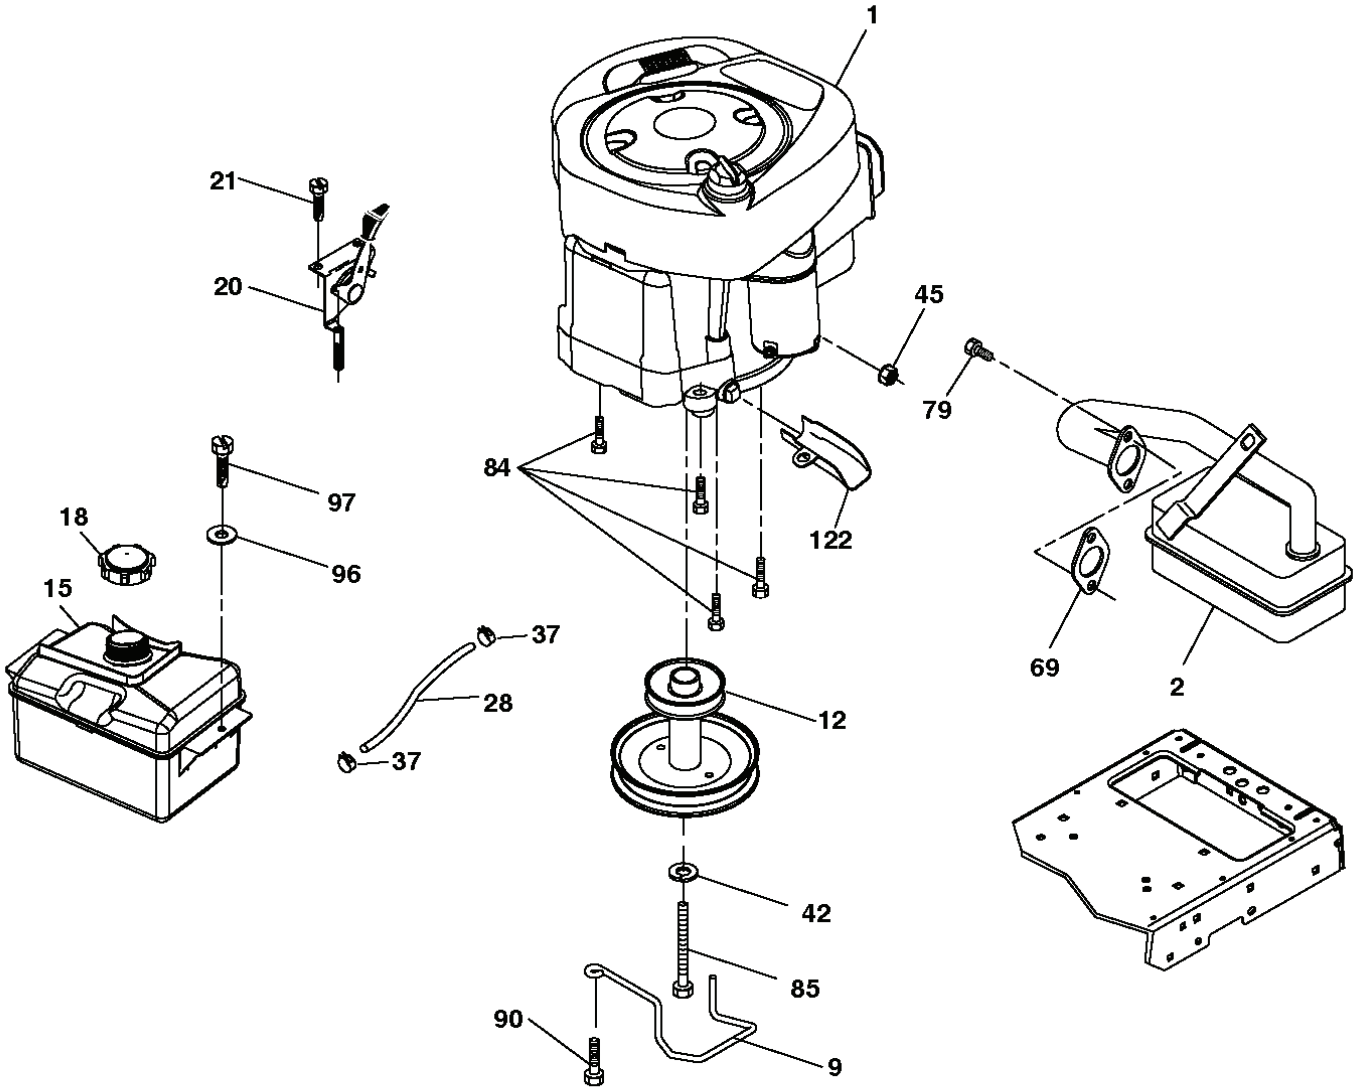

# **SPARE PARTS LIST**

TR01K

With Service Minder Option

---

REF.	PART NO.	DESCRIPTION	REMARK	QTY.	KIT
1	532144924	BATTERY		0	
2	874760412	BOLT		0	
8	532193228	BOX		0	
16	532176138	MICRO SWITCH		0	
21	532400252	HARNESS		0	
22	532004152	BULB		0	
25	581498001	CABLE		0	
26	532175158	FUSE		0	
27	873510400	NUT		0	
28	532421686	CABLE		0	
29	532401545	SWITCH		0	
30	532193350	IGNITION MODULE		0	
33	532411935	KEY		0	
34	532110712	SWITCH		0	
40	581023101	HARNESS		0	
43	532192507	SOLENOID		0	
55	817060512	SCREW		0	
71	581023001	HARNESS		0	
79	532175242	HOLDER		0	
87	532197802	SWITCH		0	
90	532435395	TERMINAL COVER		0	
92	532196615	CABLE ASSY		0	
93	532192540	SCREW		0	
94	532191834	MODULE.REVERSE.ROS		0	
99	817670412	SCREW		1	
106	532174814	NUT		1	

---

REF.	PART NO.	DESCRIPTION	REMARK	QTY.	KIT
796032	586617101	AIR FILTER		0	
QC12YC	531029776	SPARK PLUG		0	
394358	582288363	FUEL FILTER		0	
532138255	532138255	BELT		0	
532419271	532419271	BELT		0	
532419273	532419273	RIDE ON BLADE		0	

---

REF.	PART NO.	DESCRIPTION	REMARK	QTY.	KIT
1	532439819	SEAT		0	
2	532180166	BRACKET		0	
3	532140675	STRAP		0	
6	873800600	NUT		0	
7	532124181	SPRING		0	
8	532171877	BOLT		0	
10	532196977	PLATE		0	
21	532171852	BOLT		0	
37	873800500	LOCK NUT		0	
40	532197661	HANDLE		0	
41	532198200	SPRING		0	
43	874760612	BOLT		0	
44	819133812	WASHER		0	