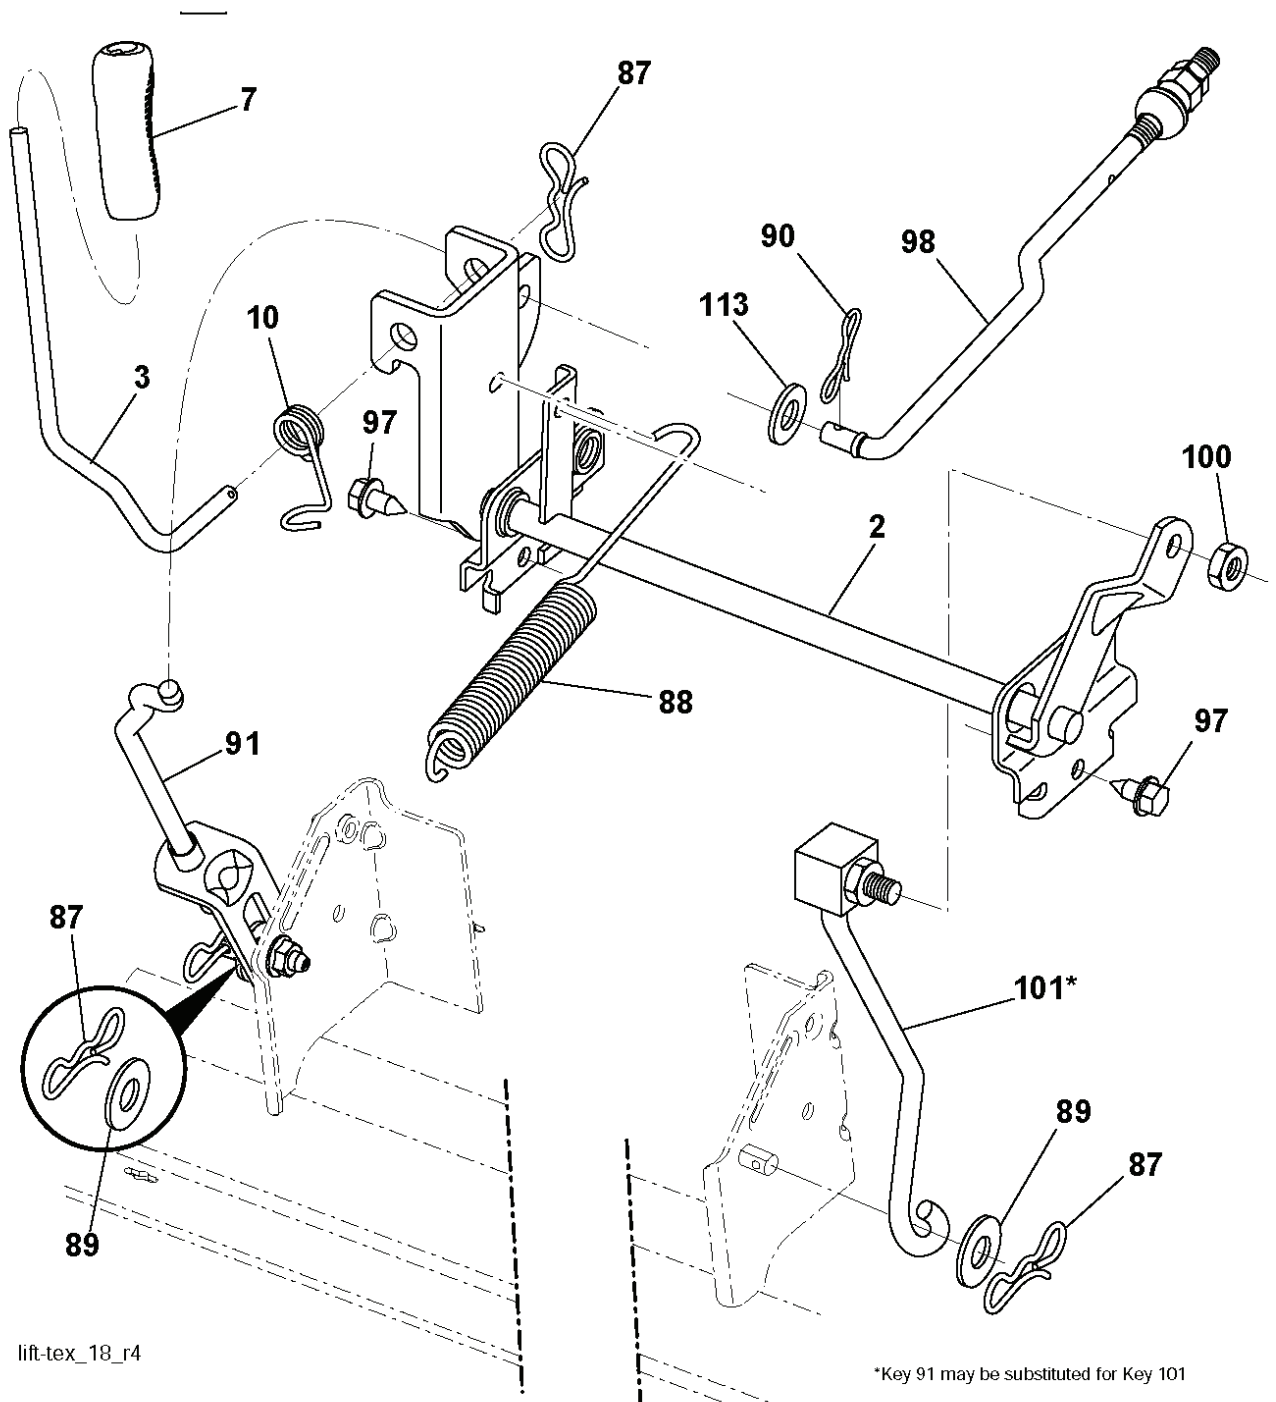

REF.	PART NO.	DESCRIPTION	REMARK	QTY.	KIT
1	532442048	CUTTING DECK		0	
2	532195161	STUD		0	
3	873900500	NUT		0	
4	532417645	BRACKET		0	
5	817000510	BOLT		0	
6	532418863	ARM		0	
7	532416358	SCREW		0	
8	532420252	ARM		0	
9	532199092	SPACER		0	
10	817000616	SCREW		0	
11	532137729	SCREW		0	
12	532199470	ARM		0	
13	872110612	BOLT		0	
14	532156085	BELT GUIDE		0	
15	532146763	PULLEY		0	
16	873900600	NUT		0	
17	532400234	NUT		0	
18	532187690	WASHER		0	
19	532110485	BEARING		0	
20	532173984	SCREW		0	
21	532416910	BELT GUARD		0	
22	532175820	PULLEY		0	
23	817490628	SCREW		0	
24	819132012	WASHER		0	
25	532420253	BELT GUARD		0	
26	532430313	COVER		0	
27	532419271	BELT		0	
28	532417344	DEFLECTOR		0	
29	532420895	HINGE PIN		0	
30	532197026	TORSION SPRING		0	
31	532110452	NUT		0	
32	532401872	SPRING		0	
33	532187281	BEARING HOUSING		0	
34	532192872	SHAFT ASSY		0	
35	532419273	RIDE ON BLADE		0	
36	532193003	SCREW		0	
37	819131316	WASHER		0	
38	532196539	BOLT		0	
39	532105304	HUB CAP		0	
40	532419270	BELT GUARD		0	
41	532419265	BELT GUARD		0	
42	817000612	SCREW		0	
43	532416877	PULLEY		0	
67	532403012	HANDLE		0	
70	532401246	CLUTCH		0	
76	532415598	HOSE COUPLING		0	
152	532435111	CABLE		0	
----	532434489	CUTTING DECK		0	

lift-tex_18_r4

*Key 91 may be substituted for Key 101