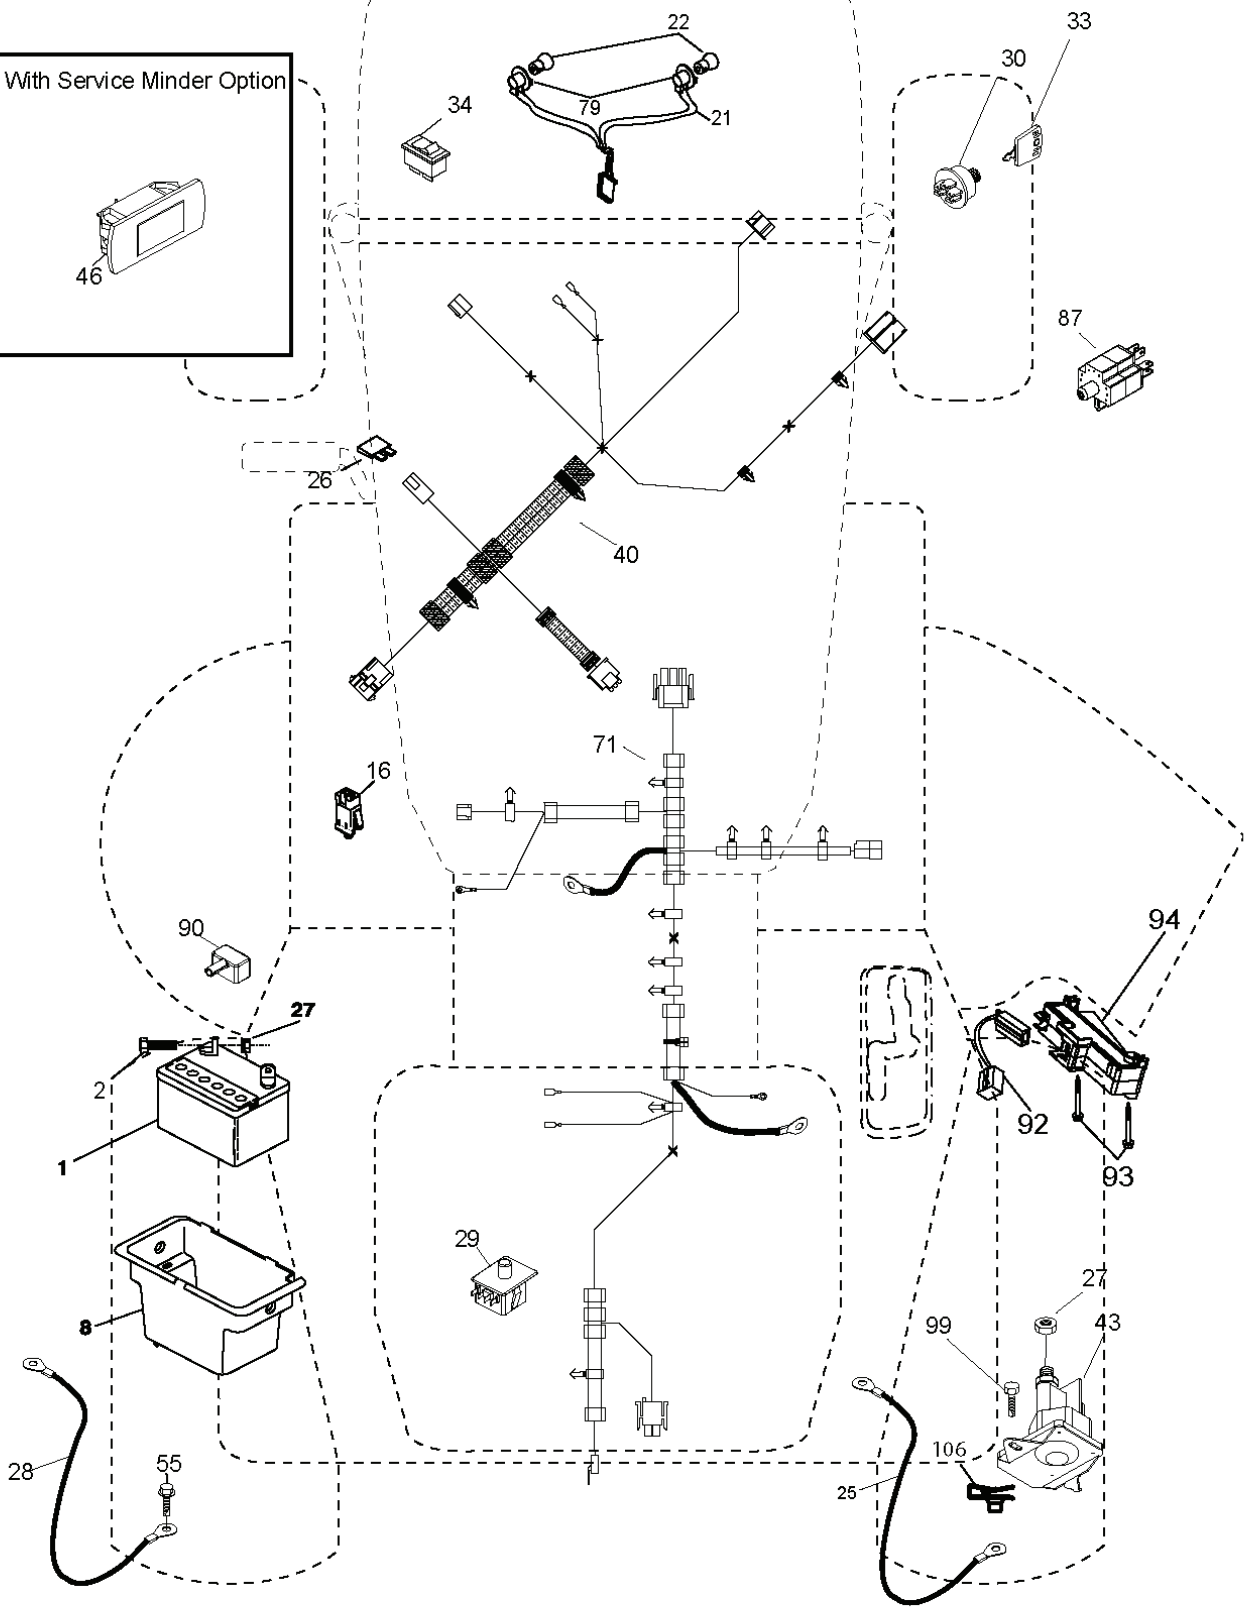

# **SPARE PARTS LIST**

TR01K

With Service Minder Option

---

REF.	PART NO.	DESCRIPTION	REMARK	QTY.	KIT
1	532144924	BATTERY		0	
2	874760412	BOLT		0	
8	532193228	BOX		0	
16	532176138	MICRO SWITCH		0	
21	532400252	HARNESS		0	
22	532004152	BULB		0	
25	581498001	CABLE		0	
26	532175158	FUSE		0	
27	873510400	NUT		0	
28	532421686	CABLE		0	
29	532401545	SWITCH		0	
30	532193350	IGNITION MODULE		0	
33	532411935	KEY		0	
34	532110712	SWITCH		0	
40	581023101	HARNESS		0	
43	532192507	SOLENOID		0	
55	817060512	SCREW		0	
71	581023001	HARNESS		0	
79	532175242	HOLDER		0	
87	532197802	SWITCH		0	
90	532435395	TERMINAL COVER		0	
92	532196615	CABLE ASSY		0	
93	532192540	SCREW		0	
94	532191834	MODULE.REVERSE.ROS		0	
99	817670412	SCREW		1	
106	532174814	NUT		1	

---

REF.	PART NO.	DESCRIPTION	REMARK	QTY.	KIT
796032	586617101	AIR FILTER		0	
QC12YC	531029776	SPARK PLUG		0	
394358	582288363	FUEL FILTER		0	
532138255	532138255	BELT		0	
532419271	532419271	BELT		0	
532419273	532419273	RIDE ON BLADE		0	

---

REF.	PART NO.	DESCRIPTION	REMARK	QTY.	KIT
1	532439819	SEAT		0	
2	532180166	BRACKET		0	
3	532140675	STRAP		0	
6	873800600	NUT		0	
7	532124181	SPRING		0	
8	532171877	BOLT		0	
10	532196977	PLATE		0	
21	532171852	BOLT		0	
37	873800500	LOCK NUT		0	
40	532197661	HANDLE		0	
41	532198200	SPRING		0	
43	874760612	BOLT		0	
44	819133812	WASHER		0	

---

REF.	PART NO.	DESCRIPTION	REMARK	QTY.	KIT
--	532144334	SEALING FOAM		1	
1	532059192	CAP VALVE		1	
2	532065139	NIPPLE		1	
3	532425261	RIM	Front 6"	1	
4	532421652	TUBE	Front (Service Item Only)	1	
5	532123410	TIRE	Front 13 x 5.0-6	1	
6	532124957	FITTING	(Front Wheel Only)	1	
7	532124959	BEARING	(Front Wheel Only)	1	
8	532175039	HUB CAP		1	
9	532106230	TIRE	Rear 16 x 6-5	1	
10	532007154	HOSE	Rear (Service Item Only)	1	
11	532425262	RIM	Rear 8"	1	