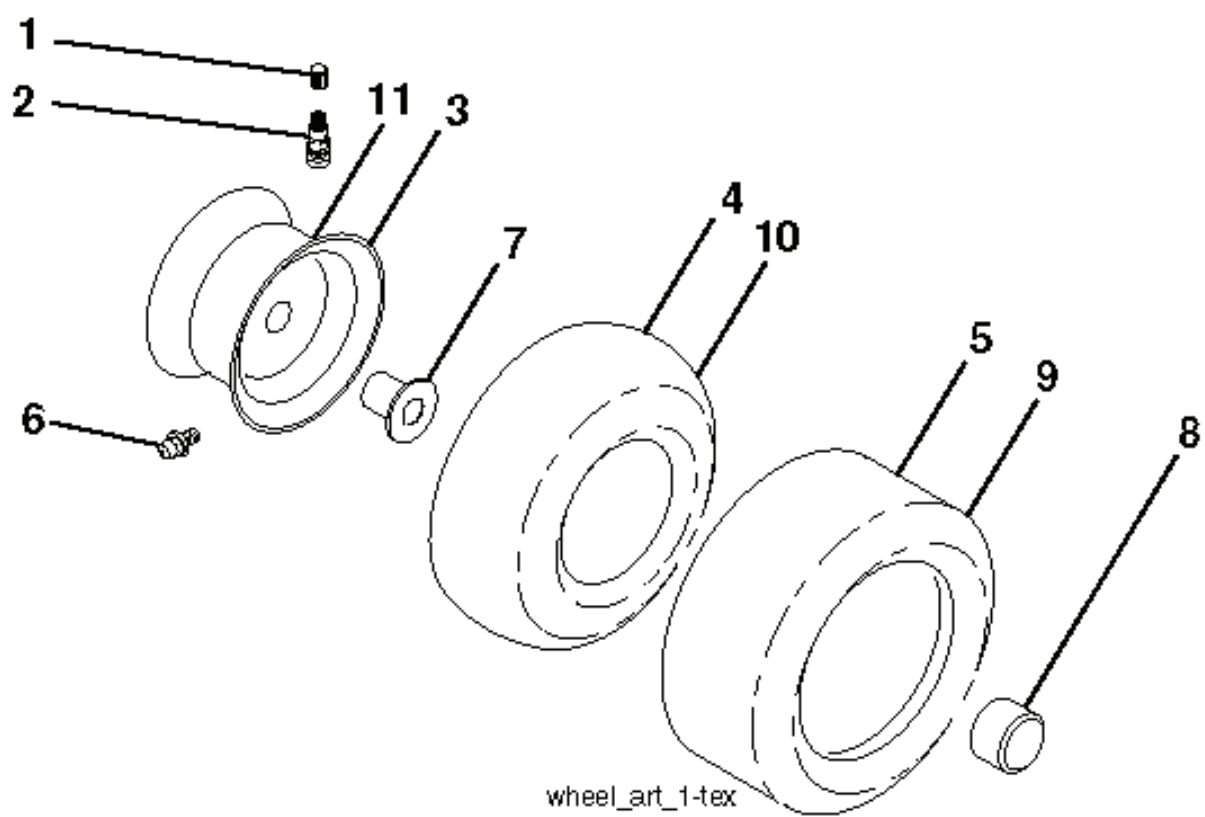

---

REF.	PART NO.	DESCRIPTION	REMARK	QTY.	KIT
796032	586617101	AIR FILTER		0	
QC12YC	531029776	SPARK PLUG		0	
394358	582288363	FUEL FILTER		0	
532138255	532138255	BELT		0	
532419271	532419271	BELT		0	
532419273	532419273	RIDE ON BLADE		0	

---

REF.	PART NO.	DESCRIPTION	REMARK	QTY.	KIT
1	532439819	SEAT		0	
2	532180166	BRACKET		0	
3	532140675	STRAP		0	
6	873800600	NUT		0	
7	532124181	SPRING		0	
8	532171877	BOLT		0	
10	532196977	PLATE		0	
21	532171852	BOLT		0	
37	873800500	LOCK NUT		0	
40	532197661	HANDLE		0	
41	532198200	SPRING		0	
43	874760612	BOLT		0	
44	819133812	WASHER		0	

---

REF.	PART NO.	DESCRIPTION	REMARK	QTY.	KIT
--	532144334	SEALING FOAM		1	
1	532059192	CAP VALVE		1	
2	532065139	NIPPLE		1	
3	532425261	RIM	Front 6"	1	
4	532421652	TUBE	Front (Service Item Only)	1	
5	532123410	TIRE	Front 13 x 5.0-6	1	
6	532124957	FITTING	(Front Wheel Only)	1	
7	532124959	BEARING	(Front Wheel Only)	1	
8	532175039	HUB CAP		1	
9	532106230	TIRE	Rear 16 x 6-5	1	
10	532007154	HOSE	Rear (Service Item Only)	1	
11	532425262	RIM	Rear 8"	1	