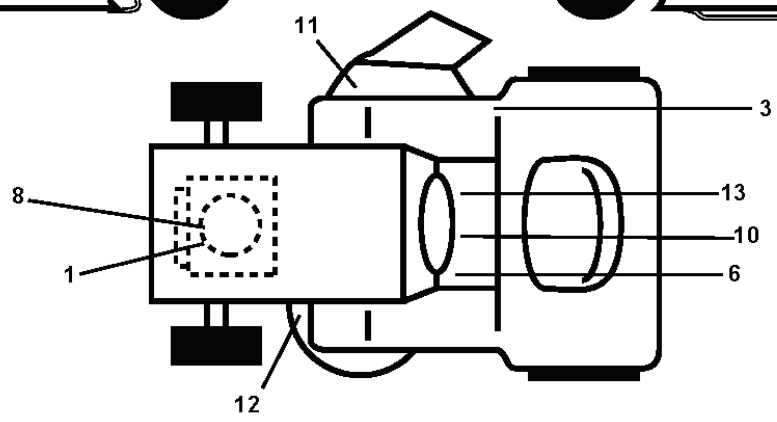

REF.	PART NO.	DESCRIPTION	REMARK	QTY.	KIT
3	581056301	LOGOTYPE		0	
5	532438964	DASH		0	
14	532441267	HOOD		0	
15	532441428	LENS		0	
18	532441368	GRILLE		0	
25	532441427	LENS		0	
34	580910801	CHASSIS		0	
36	817060512	SCREW		0	
37	532441266	FENDER		0	
52	873680500	NUT		0	
58	532412280	PLATE		0	
68	817490508	SCREW		0	
125	581684801	CLIP		1	
130	532416358	SCREW		0	
137	532407590	DAMPING PIECE		0	
146	581857901	BOLT		1	
150	532406662	AIR DUCT		0	
151	532407807	BRACKET		0	
152	532199535	SHIELD		0	
162	532142432	SCREW		0	
175	532199472	PLATE		0	
176	532400776	SCREW		0	
177	532195228	BUSHING		0	
180	532414685	CHASSIS		0	
182	532407176	DASH		0	
183	874520520	BOLT		0	
189	817000512	SCREW		0	
191	532416501	INSERT		0	
194	873900500	NUT		0	
195	532439976	PLUG		0	
199	532413485	PLATE		0	
202	532441342	COVER		0	
203	532441343	COVER		0	
204	532441375	COVER		0	
205	532441344	SKIRT		0	
206	532441345	SKIRT		0	
213	874760512	BOLT		0	
214	532199145	CLIP		0	
217	532409167	ROD		0	
218	532196395	PLATE		0	
228	532195161	STUD		0	
234	532404742	DAMPING PIECE		0	
235	532406129	SPACER		0	
236	873930500	NUT		0	
238	532441374	SPARE PARTS		0	
239	532404883	CLIP		0	
282	532414110	CLIP		0	
283	532442039	DECK		0	
284	532443330	CONSOLE		0	
285	532416315	CONSOLE		0	
286	532416317	CONSOLE		0	
287	817600406	SCREW		0	
297	532406665	INSERT		0	
306	873900600	NUT		1