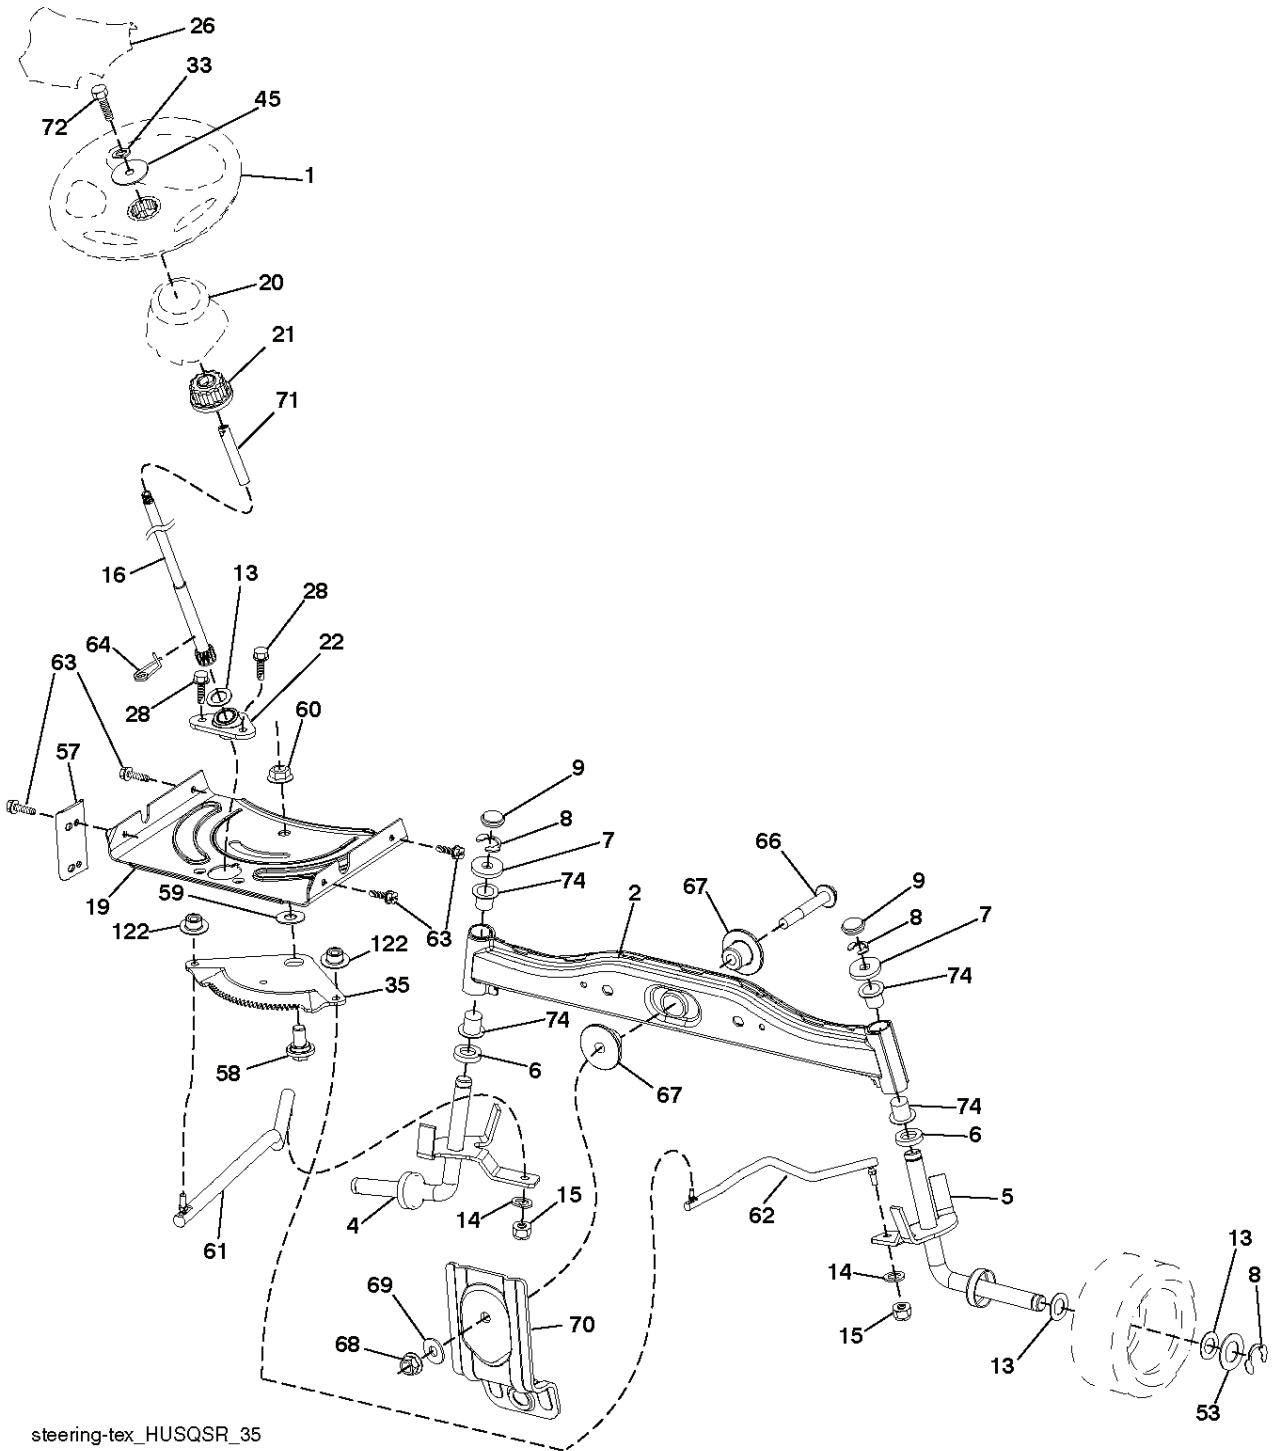

# **SPARE PARTS LIST**

TR01K

With Service Minder Option

---

REF.	PART NO.	DESCRIPTION	REMARK	QTY.	KIT
1	532144924	BATTERY		0	
2	874760412	BOLT		0	
8	532193228	BOX		0	
16	532176138	MICRO SWITCH		0	
21	532400252	HARNESS		0	
22	532004152	BULB		0	
25	581498001	CABLE		0	
26	532175158	FUSE		0	
27	873510400	NUT		0	
28	532421686	CABLE		0	
29	532401545	SWITCH		0	
30	532193350	IGNITION MODULE		0	
33	532411935	KEY		0	
34	532110712	SWITCH		0	
40	581023101	HARNESS		0	
43	532192507	SOLENOID		0	
55	817060512	SCREW		0	
71	581023001	HARNESS		0	
79	532175242	HOLDER		0	
87	532197802	SWITCH		0	
90	532435395	TERMINAL COVER		0	
92	532196615	CABLE ASSY		0	
93	532192540	SCREW		0	
94	532191834	MODULE.REVERSE.ROS		0	
99	817670412	SCREW		1	
106	532174814	NUT		1	

---

REF.	PART NO.	DESCRIPTION	REMARK	QTY.	KIT
796032	586617101	AIR FILTER		0	
QC12YC	531029776	SPARK PLUG		0	
394358	582288363	FUEL FILTER		0	
532138255	532138255	BELT		0	
532419271	532419271	BELT		0	
532419273	532419273	RIDE ON BLADE		0	

---

REF.	PART NO.	DESCRIPTION	REMARK	QTY.	KIT
1	532439819	SEAT		0	
2	532180166	BRACKET		0	
3	532140675	STRAP		0	
6	873800600	NUT		0	
7	532124181	SPRING		0	
8	532171877	BOLT		0	
10	532196977	PLATE		0	
21	532171852	BOLT		0	
37	873800500	LOCK NUT		0	
40	532197661	HANDLE		0	
41	532198200	SPRING		0	
43	874760612	BOLT		0	
44	819133812	WASHER		0	

---

REF.	PART NO.	DESCRIPTION	REMARK	QTY.	KIT
--	532144334	SEALING FOAM		1	
1	532059192	CAP VALVE		1	
2	532065139	NIPPLE		1	
3	532425261	RIM	Front 6"	1	
4	532421652	TUBE	Front (Service Item Only)	1	
5	532123410	TIRE	Front 13 x 5.0-6	1	
6	532124957	FITTING	(Front Wheel Only)	1	
7	532124959	BEARING	(Front Wheel Only)	1	
8	532175039	HUB CAP		1	
9	532106230	TIRE	Rear 16 x 6-5	1	
10	532007154	HOSE	Rear (Service Item Only)	1	
11	532425262	RIM	Rear 8"	1	