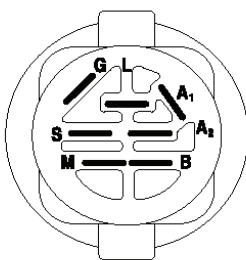

IGNITION SWITCH

POSITION	CIRCUIT	"MAKE"
OFF	M+G+A1	
RUN/OVERRIDE	B+A1	
RUN	B+A1	L+A2
START	B+S+A1