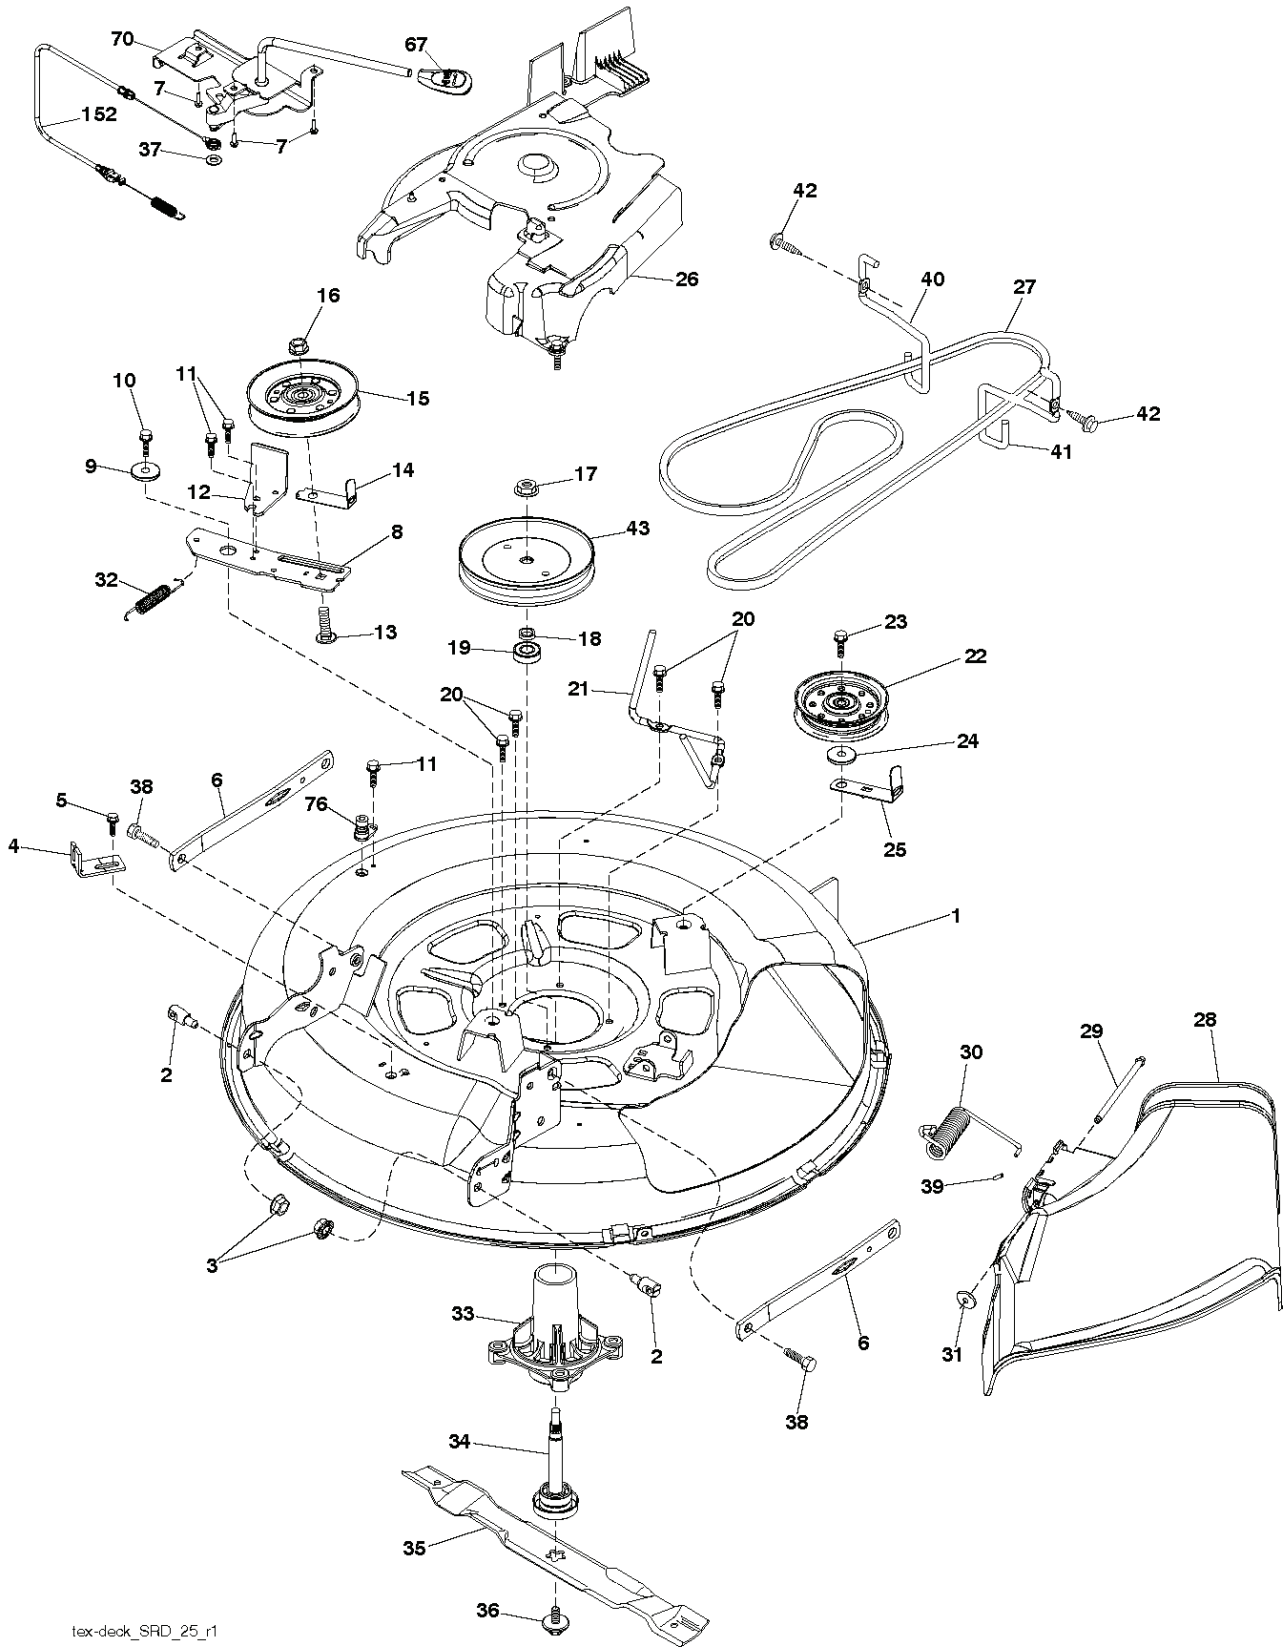

REF.	PART NO.	DESCRIPTION	REMARK	QTY.	KIT
1	000000000	W/O DESCRIPTION	Transaxle, Peerless 206-565 (197941)	0	
2	532123583	KEY		0	
15	819131316	WASHER		0	
17	532197297	SPRING		0	
22	532197660	ROD		0	
23	532121274	KNOB		0	
26	532197455	SPRING		0	
29	532197267	ROD		0	
33	812000001	RETAINER RING		0	
35	532401031	ROD		0	
37	532121749	WASHER		0	
42	532124872	PEDAL RUBBER		0	
49	872110614	BOLT		0	
50	532194327	PULLEY		0	
51	873900600	NUT		0	
52	532194326	PULLEY		0	
56	532138255	BELT		0	
61	532165999	PULLEY		0	
64	532196200	SHAFT		0	
73	874490540	BOLT		0	
116	873900500	NUT		0	
125	817000512	SCREW		0	
134	532197857	ROD		0	
139	874550412	BOLT		0	
140	810040400	WASHER		0	
141	819091210	WASHER		0	
155	812000028	CLIP		0	
157	532105701	WASHER		0	
158	532194352	BELT GUIDE		0	
159	876020412	SPLIT PIN		0	
160	532169484	PIN		0	
161	532105709	SPRING		0	
165	532196212	BUSHING		0	
166	532429164	NUT		0	
167	532405257	LATCH		0	
172	532197657	STRAP		0	
174	532197289	NUT		0	
175	532197858	SHAFT		0	
176	532196214	ARM		0	
178	532197456	SPRING		0	
183	532137057	SPACER		0	
184	532441407	BRAKE		0	
185	872110622	BOLT		0	
186	532194321	SPACER		0	
187	819133210	WASHER		0	
188	532194323	LINK		0	
189	532194317	PLATE		0	
190	532194318	BELT GUIDE		0	
192	532150360	NUT		0	
193	817060512	SCREW		0	
195	532197332	BRACKET		0	
202	532197859	LINK		0	
203	819111116	WASHER		0	
205	532121748	WASHER		0	
221	532403187	SPRING		0	
232	874780716	BOLT		0	
233	532405296	WASHER		0	
263	817000612	SCREW		0	
268	532182402	PROTECTOR		0	
275	819131614	WASHER		0	
287	532421648	KEEPER		0	

tex-deck_SRD_25_r1