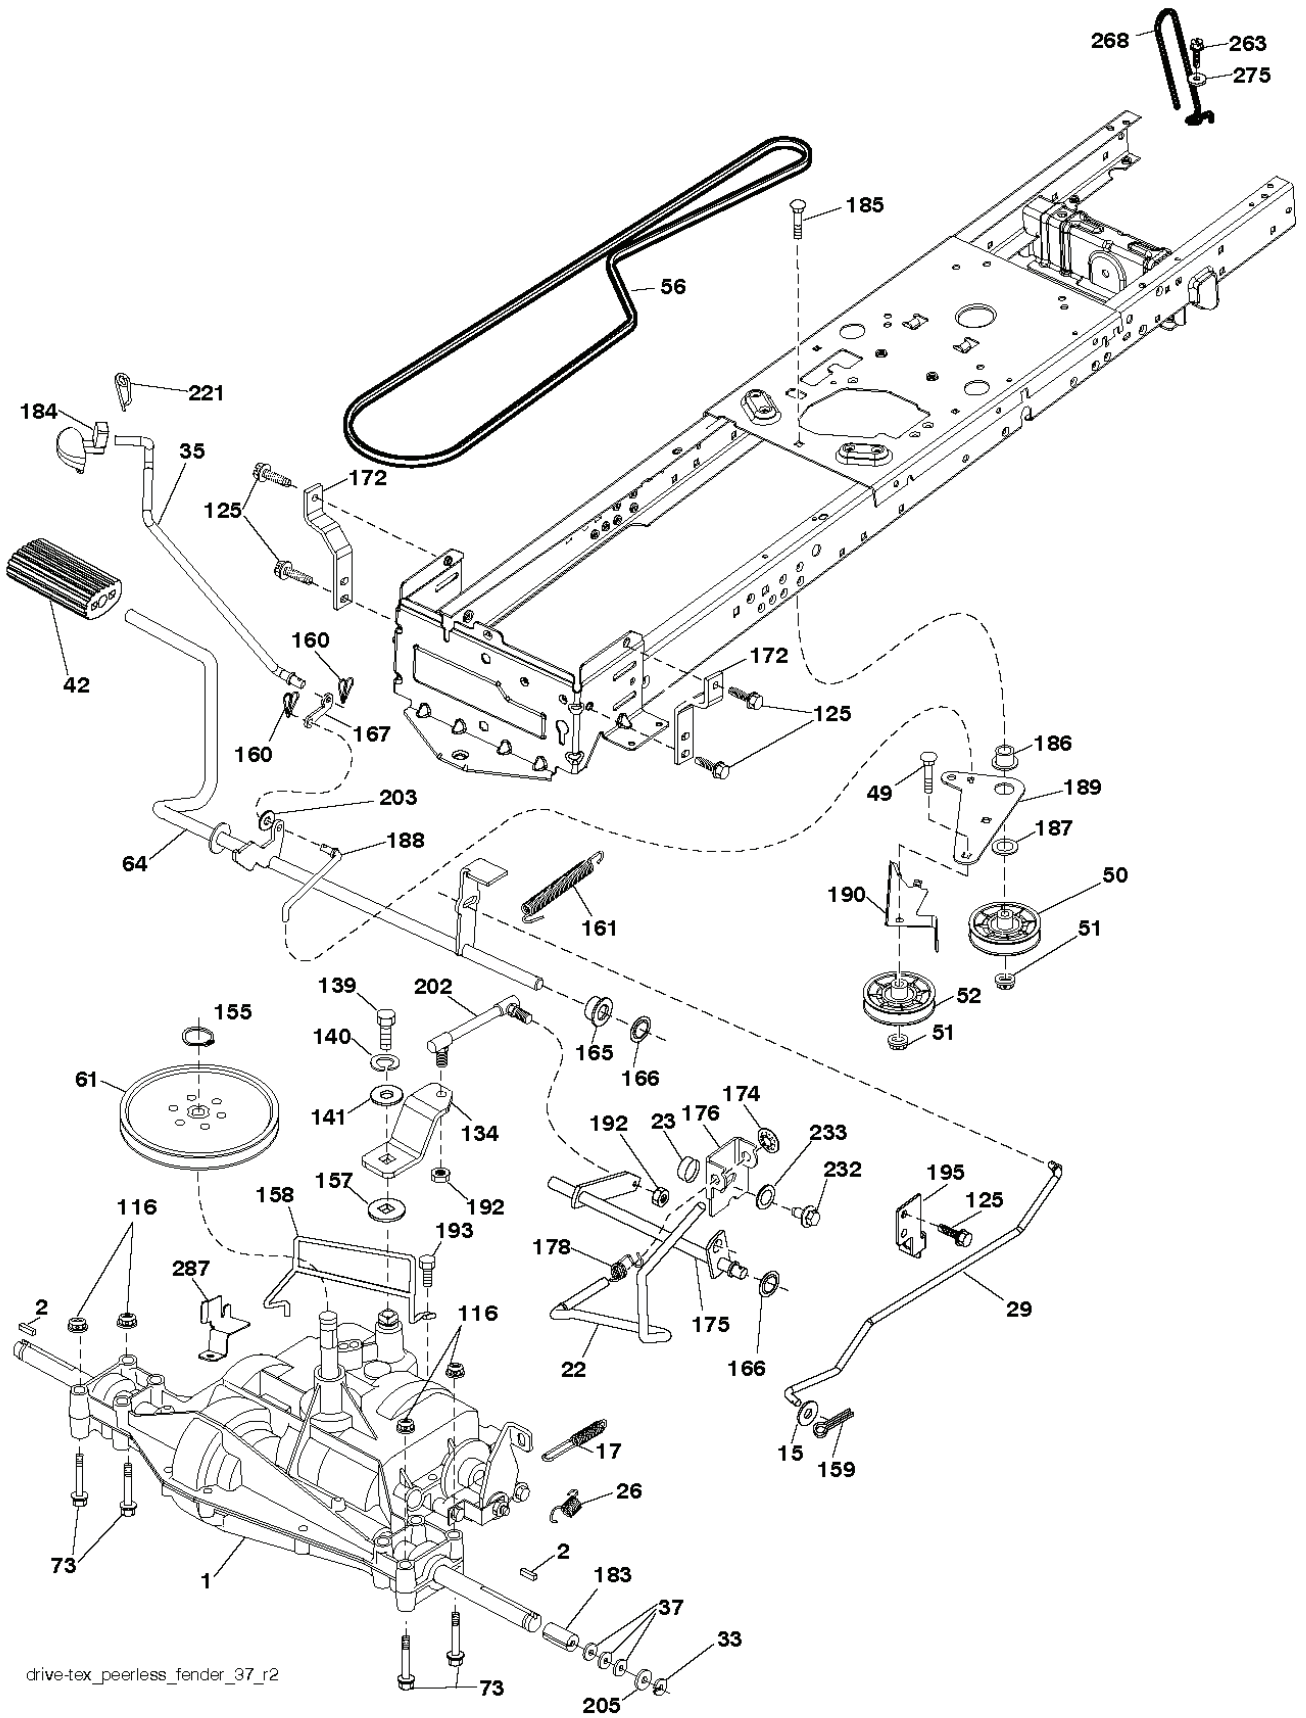

REF.	PART NO.	DESCRIPTION	REMARK	QTY.	KIT
1	532196841	DECAL		0	
2	581627301	DECAL		0	
3	532180432	DECAL		0	
4	532437839	DECAL		0	
6	532159737	DECAL		0	
7	532159736	DECAL		0	
8	532437410	DECAL		0	
9	532145005	DECAL		0	
10	532400389	LABEL		0	
11	532425112	DECAL		0	
12	532421543	DECAL		0	
13	532140837	DECAL		0	
15	532443240	DECAL		0	
--	532162598	DECAL		0	
--	532439681	PLATE		0	
--	532439966	PAD		0	

drive-tex_peerless_fender_37_r2