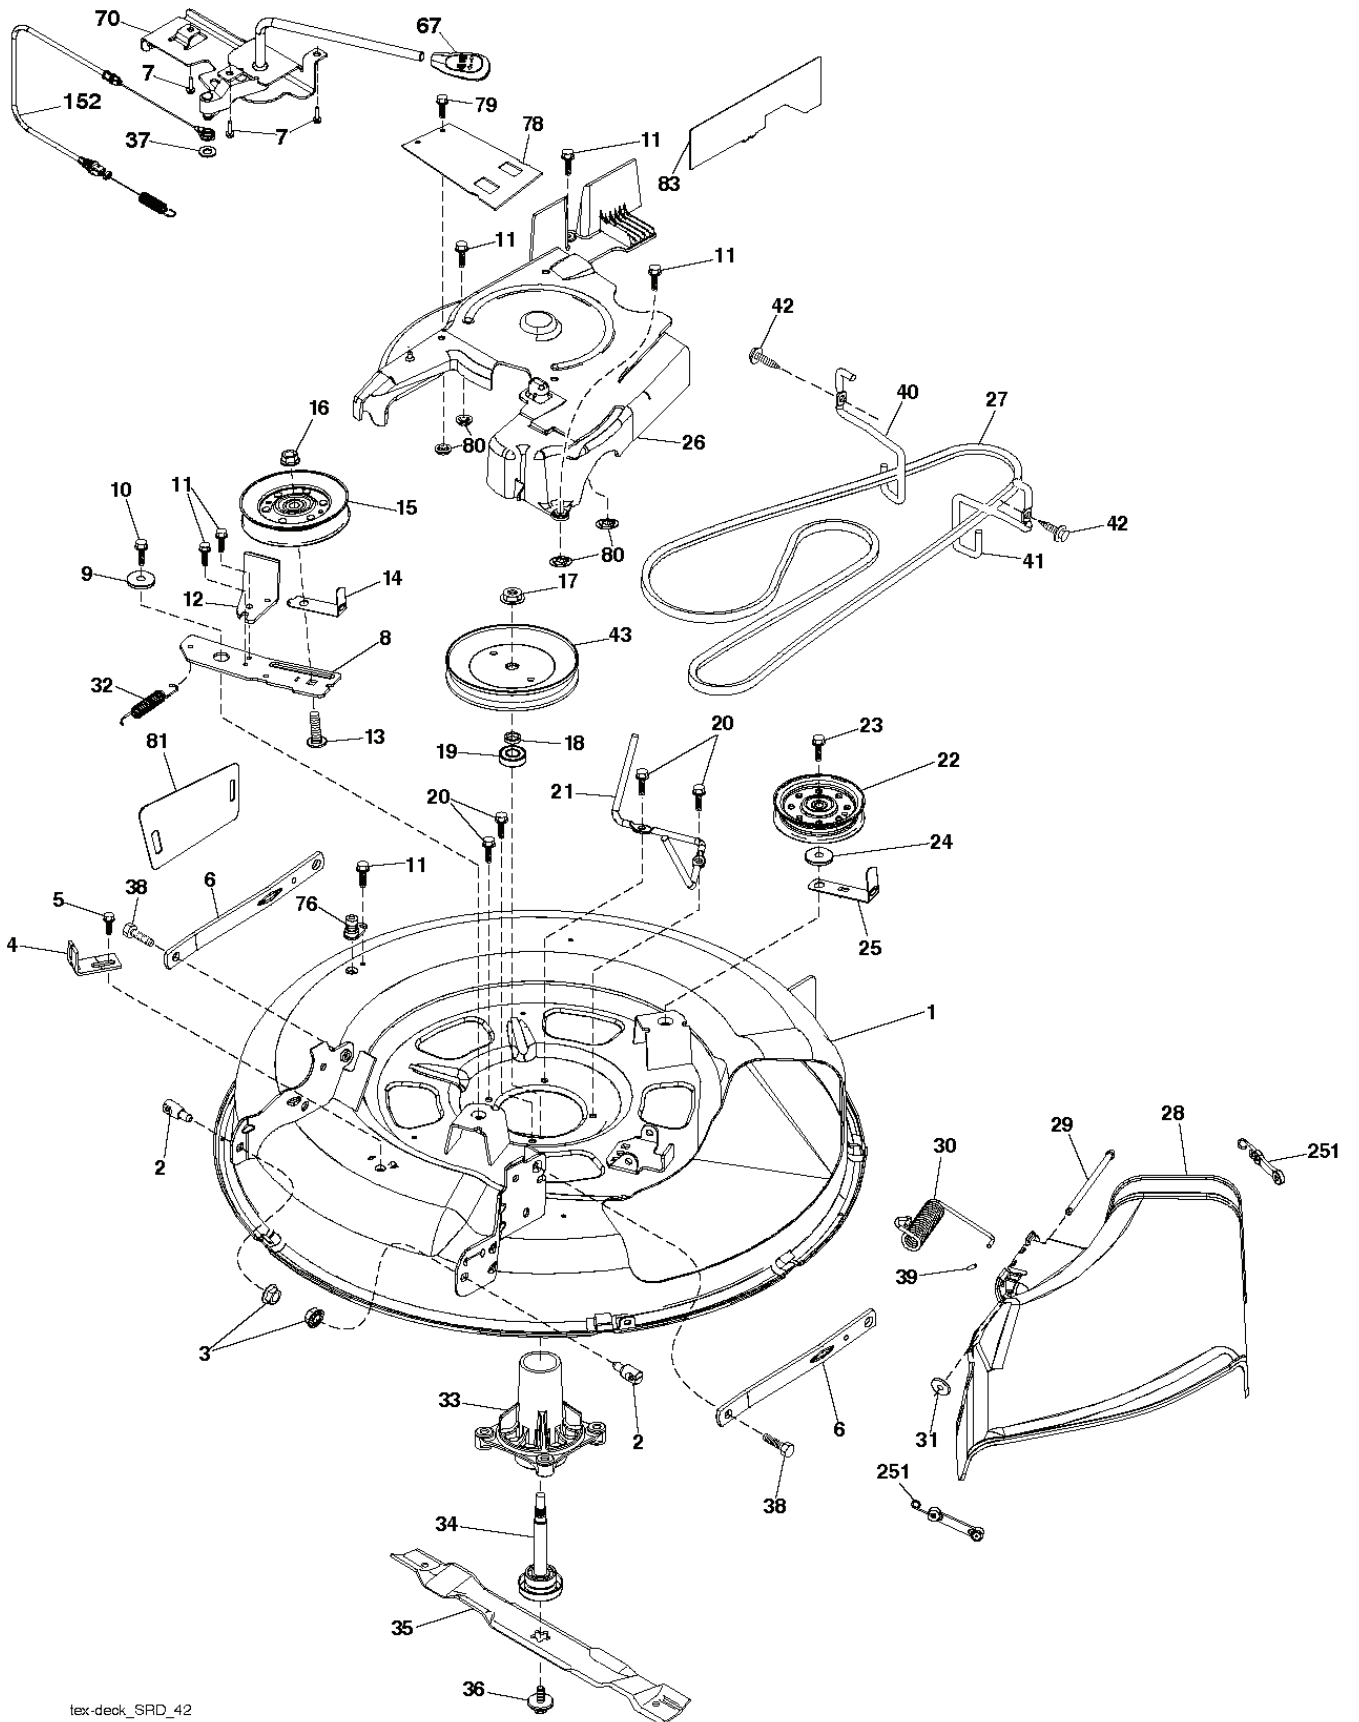

REF.	PART NO.	DESCRIPTION	REMARK	QTY.	KIT
1	532442048	CUTTING DECK		1	
2	532195161	STUD		1	
3	873900500	NUT		1	
4	532417645	BRACKET		1	
5	817000510	BOLT		1	
6	532418863	ARM		1	
7	532416358	SCREW		1	
8	532420252	ARM		1	
9	532199092	SPACER		1	
10	817000616	SCREW		1	
11	532137729	SCREW		1	
12	532199470	ARM		1	
13	872110612	BOLT		1	
14	532156085	BELT GUIDE		1	
15	532146763	PULLEY		1	
16	873900600	NUT		1	
17	532400234	NUT		1	
18	532187690	WASHER		1	
19	532110485	BEARING		1	
20	532173984	SCREW		1	
21	532416910	BELT GUARD		1	
22	532175820	PULLEY		1	
23	817490628	SCREW		1	
24	819132012	WASHER		1	
25	532420253	BELT GUARD		1	
26	532420255	COVER		1	
27	532419271	BELT		1	
28	532417344	DEFLECTOR		1	
29	532420895	HINGE PIN		1	
30	532197026	TORSION SPRING		1	
31	532110452	NUT		1	
32	532401872	SPRING		1	
33	532187281	BEARING HOUSING		1	
34	532192872	SHAFT ASSY		1	
35	532419273	RIDE ON BLADE		1	
36	532193003	SCREW		1	
37	819131316	WASHER		1	
38	532196539	BOLT		1	
39	532105304	HUB CAP		1	
40	532419270	BELT GUARD		1	
41	532419265	BELT GUARD		1	
42	817000612	SCREW		1	
43	532416877	PULLEY		1	
67	532403012	HANDLE		1	
70	532401246	CLUTCH		1	
76	532415598	HOSE COUPLING		1	
78	532422566	GUARD		1	
79	532142432	SCREW		1	
80	532423062	NUT		1	
81	532425367	SHIELD		1	
83	532430315	GUARD		1	
152	532435111	CABLE		1	
251	532436087	ELASTIC STRAP		1	
--	532192870	SPINDLE	Mandrel Assembly (Includes Housing, Shaft Assembly, And Bearing Only - Pulley/ Nut/Washer And Blade Bolt/ Washers Not Included)	1	
--	532438198	CUTTING DECK KIT		1