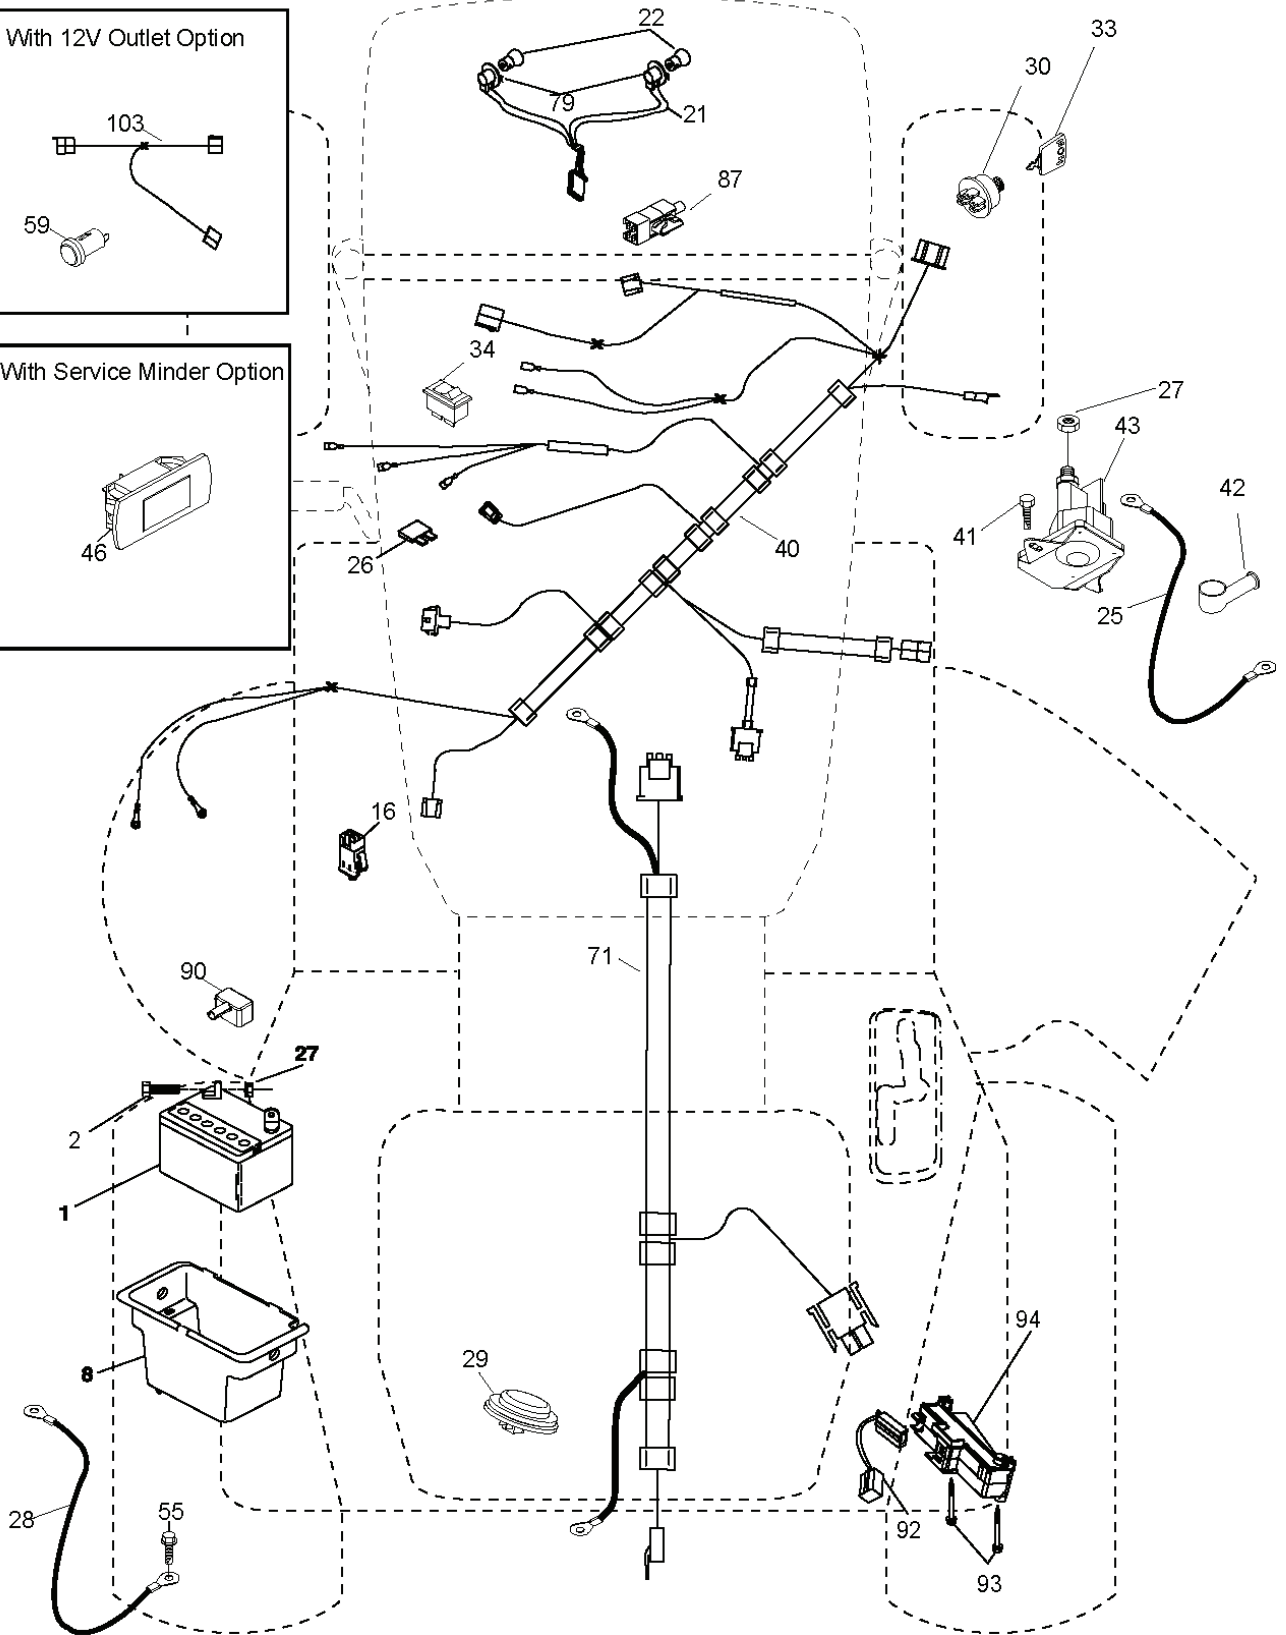

T02S

With 12V Outlet Option

With Service Minder Option

REF.	PART NO.	DESCRIPTION	REMARK	QTY.	KIT
1	532144924	BATTERY		1	
2	874760412	BOLT		1	
8	532193228	BOX		1	
16	532176138	MICRO SWITCH		1	
21	532400252	HARNESS		1	
22	532004152	BULB		1	
25	532412894	CABLE.STARTER.GGA.BL/R*SUBS/2*		1	
26	532175158	FUSE		1	
27	873510400	NUT		1	
28	532198885	CABLE		1	
29	532401545	SWITCH		1	
30	532193350	IGNITION MODULE		1	
33	532411935	KEY		1	
34	532110712	SWITCH		1	
40	532401098	CABLE		1	
41	817720408	SCREW		1	
42	532131563	COVER		1	
43	532192507	SOLENOID		1	
55	817060512	SCREW		1	
71	532400449	CABLE		1	
79	532175242	HOLDER		1	
87	532197802	SWITCH		1	
90	532435395	TERMINAL COVER		1	
92	532196615	CABLE ASSY		1	
93	532192540	SCREW		1	
94	532191834	MODULE.REVERSE.ROS		1