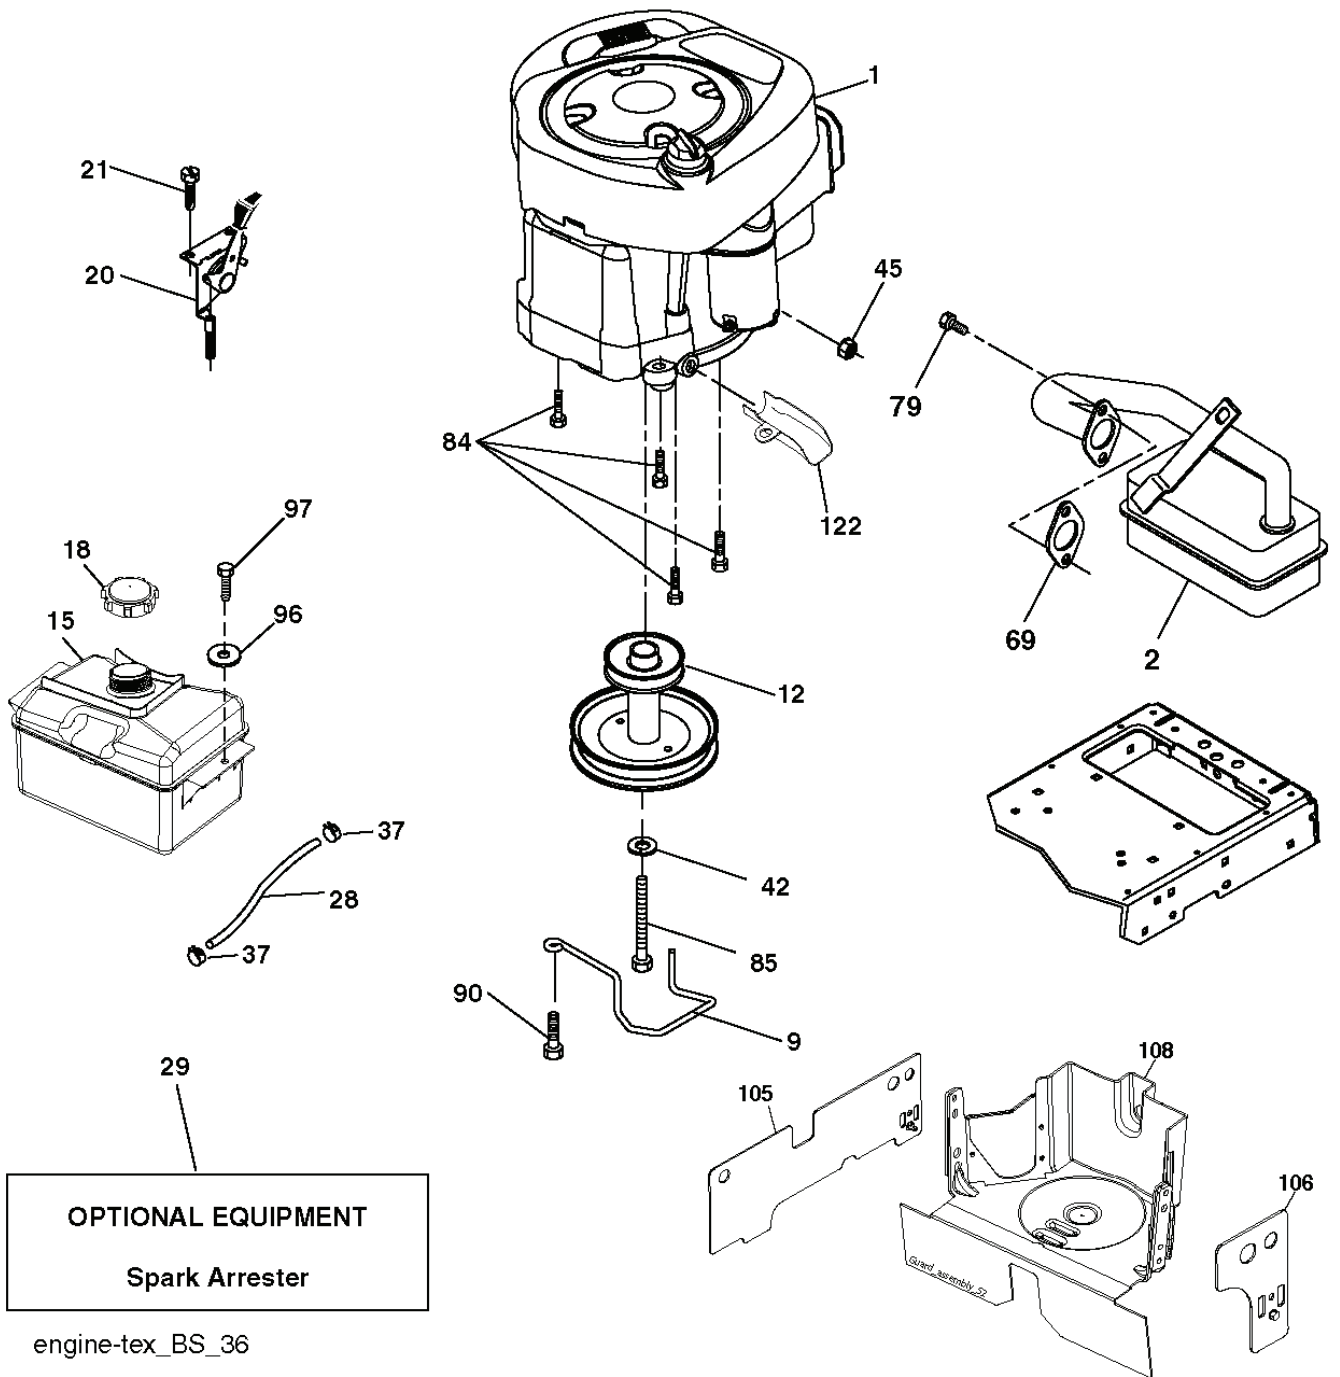

---

REF.	PART NO.	DESCRIPTION	REMARK	QTY.	KIT
1	532196841	DECAL		1	
2	581627301	DECAL		1	
3	532180432	DECAL		1	
4	532437839	DECAL		1	
5	532401146	DECAL		1	
6	532159737	DECAL		1	
7	532159736	DECAL		1	
8	532437410	DECAL		1	
9	532145005	DECAL		1	
10	532400389	LABEL		1	
11	532425112	DECAL		1	
12	532421543	DECAL		1	
13	532140837	DECAL		1	
15	532422597	DECAL		1	
--	532162598	DECAL		1	
--	532439681	PLATE		1	
--	532439966	PAD		1	

T02S

With 12V Outlet Option

With Service Minder Option

REF.	PART NO.	DESCRIPTION	REMARK	QTY.	KIT
1	532144924	BATTERY		1	
2	874760412	BOLT		1	
8	532193228	BOX		1	
16	532176138	MICRO SWITCH		1	
21	532400252	HARNESS		1	
22	532004152	BULB		1	
25	532412894	CABLE.STARTER.GGA.BL/R*SUBS/2*		1	
26	532175158	FUSE		1	
27	873510400	NUT		1	
28	532198885	CABLE		1	
29	532401545	SWITCH		1	
30	532193350	IGNITION MODULE		1	
33	532411935	KEY		1	
34	532110712	SWITCH		1	
40	532401098	CABLE		1	
41	817720408	SCREW		1	
42	532131563	COVER		1	
43	532192507	SOLENOID		1	
55	817060512	SCREW		1	
71	532400449	CABLE		1	
79	532175242	HOLDER		1	
87	532197802	SWITCH		1	
90	532435395	TERMINAL COVER		1	
92	532196615	CABLE ASSY		1	
93	532192540	SCREW		1	
94	532191834	MODULE.REVERSE.ROS		1	