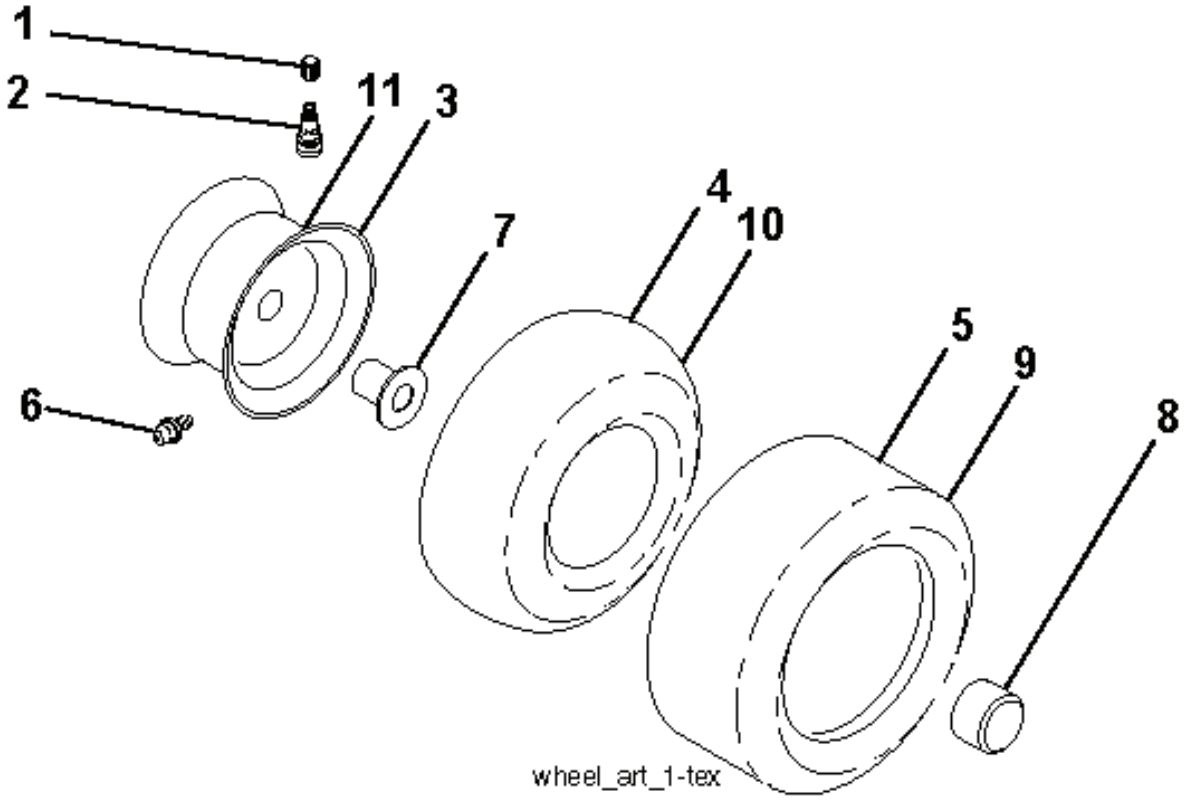

**IGNITION SWITCH**

POSITION	CIRCUIT	"MAKE"
OFF	M+G+A1	
RUN/OVERRIDE	B+A1	
RUN	B+A1	L+A2
START	B + S + A1	

CHASSIS HARNESS CONNECTOR (MATING SIDE)

DASH HARNESS CONNECTOR (MATING SIDE)

**WIRING INSULATED CLIPS**  
 NOTE: IF WIRING INSULATED CLIPS WERE REMOVED FOR SERVICING OF UNIT, THEY SHOULD BE RE-INSTALLED TO PROPERLY SECURE YOUR WIRING.

NON-REMOVABLE CONNECTIONS

REMOVABLE CONNECTIONS

seat-tex\_6-tex LT

---

REF.	PART NO.	DESCRIPTION	REMARK	QTY.	KIT
1	532439819	SEAT		1	
2	532180166	BRACKET		1	
3	532140675	STRAP		1	
6	873800600	NUT		1	
7	532124181	SPRING		1	
8	532171877	BOLT		1	
10	532196977	PLATE		1	
21	532171852	BOLT		1	
37	873800500	LOCK NUT		1	
40	532197661	HANDLE		1	
41	532198200	SPRING		1	
43	874760612	BOLT		1	
44	819133812	WASHER		1	

steering-tex\_HUSQSR\_18

REF.	PART NO.	DESCRIPTION	REMARK	QTY.	KIT
1	532439740	STEERING WHEEL		1	
2	532418168	AXLE		1	
4	532416845	SPINDLE		1	
5	532416846	SPINDLE		1	
6	532124931	WASHER		1	
7	532121748	WASHER		1	
8	812000029	RETAINER RING		1	
9	532121232	HUB CAP		1	
13	532121749	WASHER		1	
14	810040600	WASHER		1	
15	873540600	NUT		1	
16	532429373	SHAFT		1	
19	532194729	PLATE		1	
20	532441425	COVER		1	
21	532186737	ADAPTER		1	
22	532420537	SUPPORT		1	
26	532439743	HUB CAP		1	
28	817000612	SCREW		1	
33	810040500	WASHER		1	
35	532194732	PLATE		1	
45	819113812	WASHER		1	
53	532188967	WASHER		1	
57	532407465	BRACKET		1	
58	532194747	BOLT		1	
59	532194748	WASHER		1	
60	873971000	NUT		1	
61	532194740	LINK		1	
62	532194741	LINK		1	
63	817000512	SCREW		1	
64	532199849	SPRING RETAINER		1	
66	871020748	BOLT		1	
67	532194737	BUSHING		1	
68	873900700	NUT		1	
69	532199162	WASHER		1	
70	532417065	BRACKET		1	
71	532190752	SHAFT		1	
72	532428982	BOLT		1	
74	532124937	BEARING COL. STRG.		1	