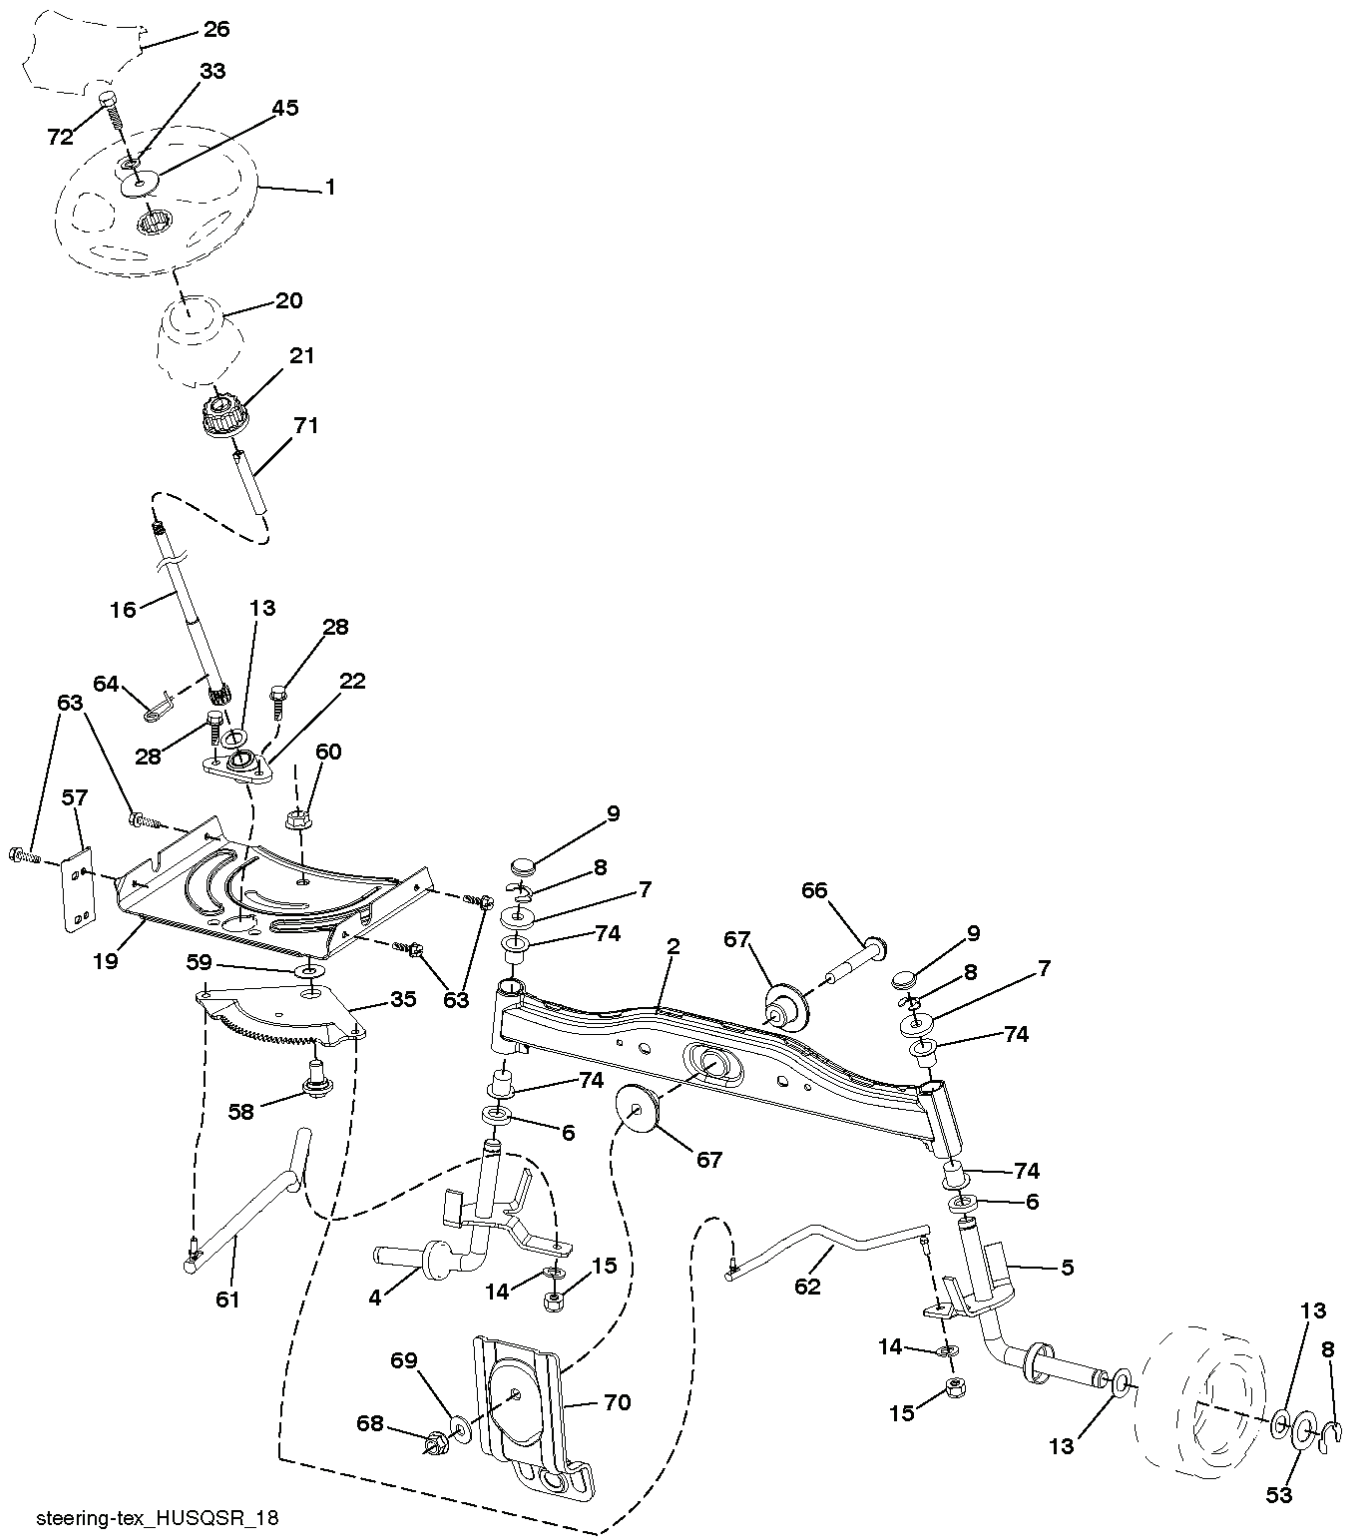

**IGNITION SWITCH**

POSITION	CIRCUIT	"MAKE"
OFF	M+G+A1	
RUN/OVERRIDE	B+A1	
RUN	B+A1	L+A2
START	B + S + A1	

CHASSIS HARNESS CONNECTOR (MATING SIDE)

DASH HARNESS CONNECTOR (MATING SIDE)

**WIRING INSULATED CLIPS**  
 NOTE: IF WIRING INSULATED CLIPS WERE REMOVED FOR SERVICING OF UNIT, THEY SHOULD BE RE-INSTALLED TO PROPERLY SECURE YOUR WIRING.

NON-REMOVABLE CONNECTIONS

REMOVABLE CONNECTIONS

seat-tex\_6-tex LT

---

REF.	PART NO.	DESCRIPTION	REMARK	QTY.	KIT
1	532439819	SEAT		1	
2	532180166	BRACKET		1	
3	532140675	STRAP		1	
6	873800600	NUT		1	
7	532124181	SPRING		1	
8	532171877	BOLT		1	
10	532196977	PLATE		1	
21	532171852	BOLT		1	
37	873800500	LOCK NUT		1	
40	532197661	HANDLE		1	
41	532198200	SPRING		1	
43	874760612	BOLT		1	
44	819133812	WASHER		1	

---

REF.	PART NO.	DESCRIPTION	REMARK	QTY.	KIT
1	532059192	CAP VALVE		1	
2	532065139	NIPPLE		1	
3	532425261	RIM	Front 6"	1	
4	532421652	TUBE	Front (Service Item Only)	1	
5	532123410	TIRE	Front 13 x 5.0-6	1	
6	532124957	FITTING	(Front Wheel Only)	1	
7	532124959	BEARING	(Front Wheel Only)	1	
8	532175039	HUB CAP		1	
9	532106230	TIRE	Rear 16 x 6-5	1	
10	532007154	HOSE	Rear (Service Item Only)	1	
11	532425262	RIM	Rear 8"	1	
--	532144334	SEALING FOAM		1	