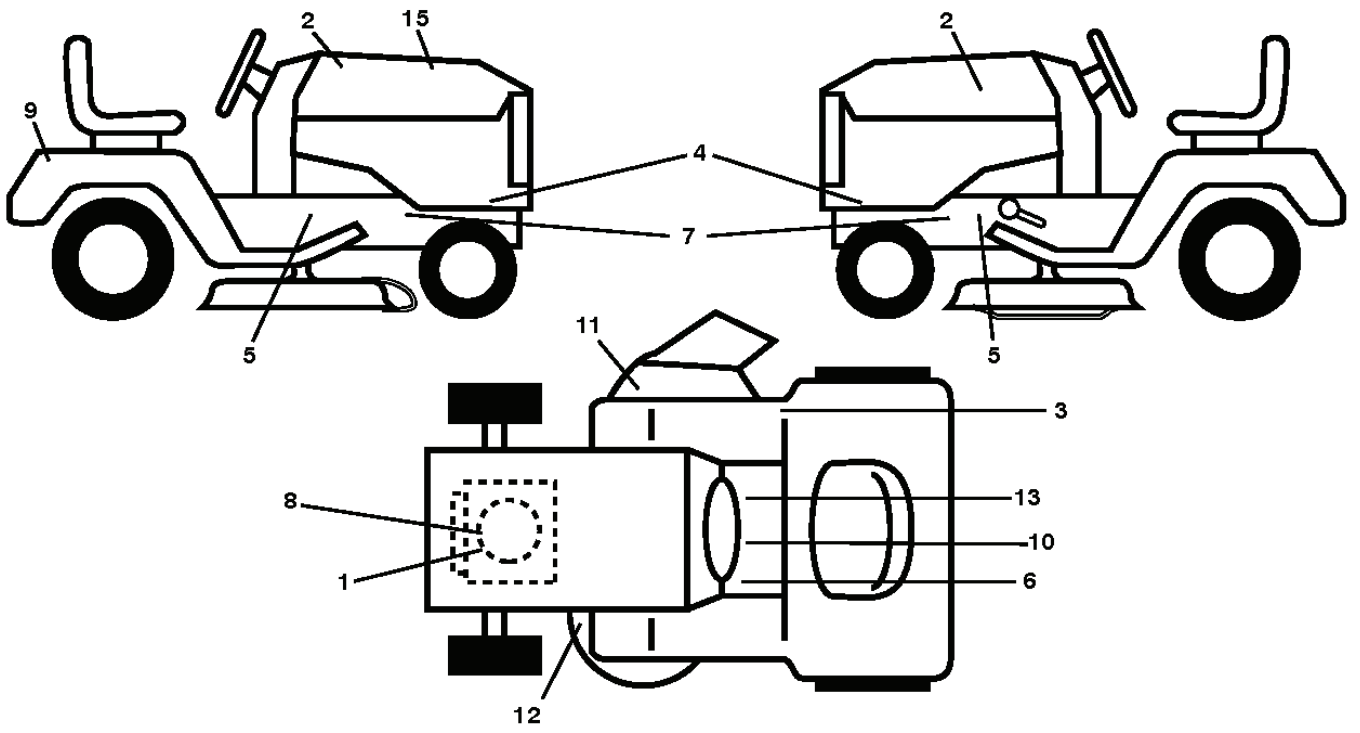

steering-tex\_HUSQSR\_18

REF.	PART NO.	DESCRIPTION	REMARK	QTY.	KIT
1	532439740	STEERING WHEEL		1	
2	532418168	AXLE		1	
4	532416845	SPINDLE		1	
5	532416846	SPINDLE		1	
6	532124931	WASHER		1	
7	532121748	WASHER		1	
8	812000029	RETAINER RING		1	
9	532121232	HUB CAP		1	
13	532121749	WASHER		1	
14	810040600	WASHER		1	
15	873540600	NUT		1	
16	532429373	SHAFT		1	
19	532194729	PLATE		1	
20	532441425	COVER		1	
21	532186737	ADAPTER		1	
22	532420537	SUPPORT		1	
26	532439743	HUB CAP		1	
28	817000612	SCREW		1	
33	810040500	WASHER		1	
35	532194732	PLATE		1	
45	819113812	WASHER		1	
53	532188967	WASHER		1	
57	532407465	BRACKET		1	
58	532194747	BOLT		1	
59	532194748	WASHER		1	
60	873971000	NUT		1	
61	532194740	LINK		1	
62	532194741	LINK		1	
63	817000512	SCREW		1	
64	532199849	SPRING RETAINER		1	
66	871020748	BOLT		1	
67	532194737	BUSHING		1	
68	873900700	NUT		1	
69	532199162	WASHER		1	
70	532417065	BRACKET		1	
71	532190752	SHAFT		1	
72	532428982	BOLT		1	
74	532124937	BEARING COL. STRG.		1	

---

REF.	PART NO.	DESCRIPTION	REMARK	QTY.	KIT
1	532059192	CAP VALVE		1	
2	532065139	NIPPLE		1	
3	532425261	RIM	Front 6"	1	
4	532421652	TUBE	Front (Service Item Only)	1	
5	532123410	TIRE	Front 13 x 5.0-6	1	
6	532124957	FITTING	(Front Wheel Only)	1	
7	532124959	BEARING	(Front Wheel Only)	1	
8	532175039	HUB CAP		1	
9	532106230	TIRE	Rear 16 x 6-5	1	
10	532007154	HOSE	Rear (Service Item Only)	1	
11	532425262	RIM	Rear 8"	1	
--	532144334	SEALING FOAM		1	