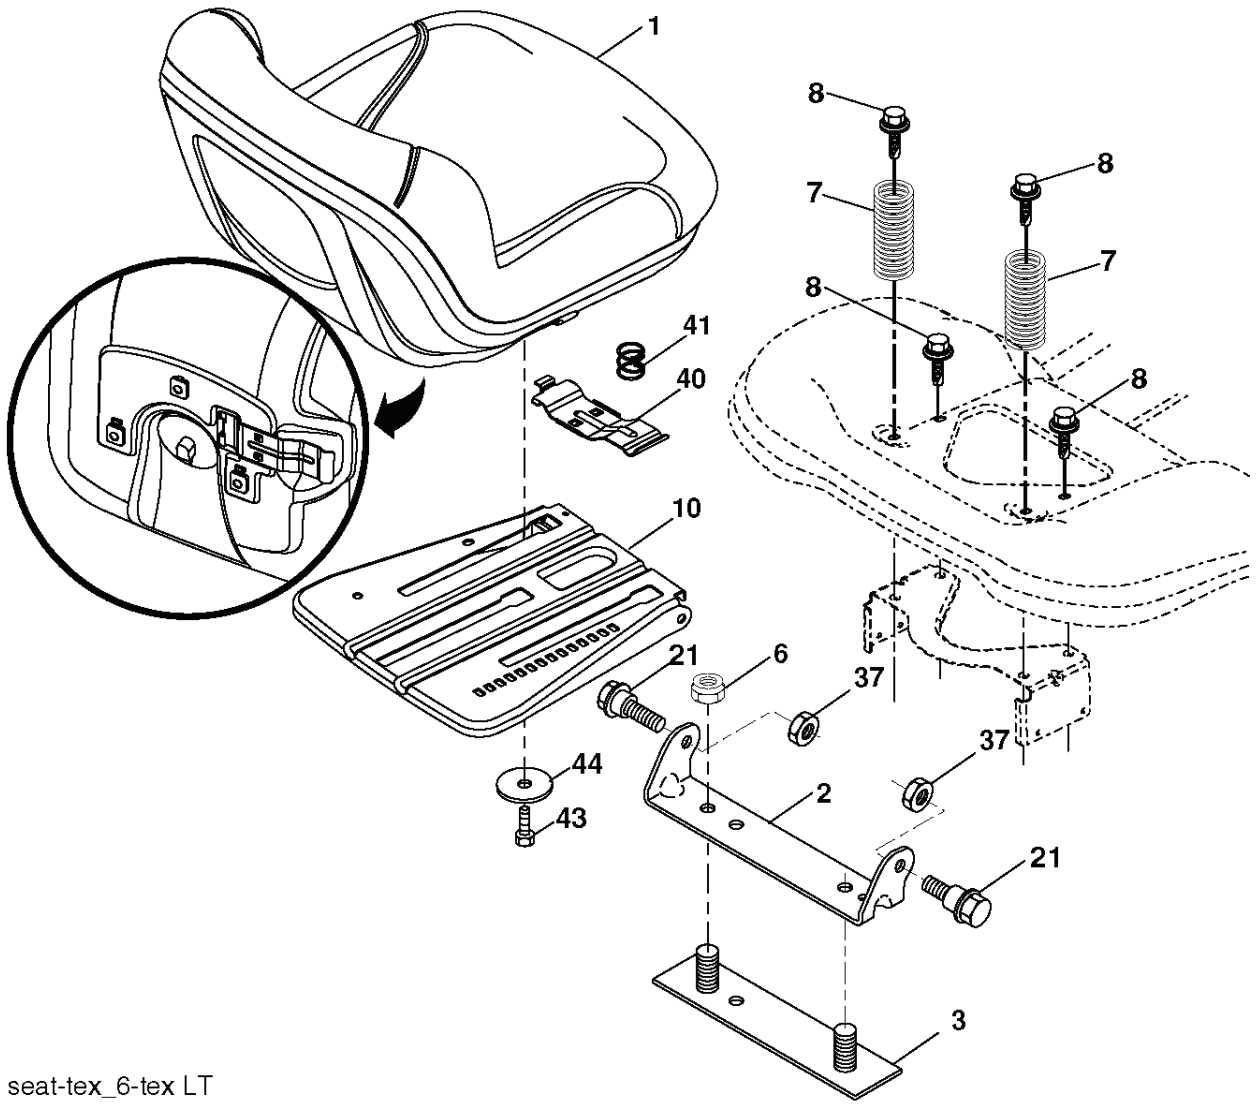

**IGNITION SWITCH**

POSITION	CIRCUIT	"MAKE"
OFF	M+G+A1	
RUN/OVERRIDE	B+A1	
RUN	B+A1	L+A2
START	B + S + A1	

CHASSIS HARNESS CONNECTOR (MATING SIDE)

DASH HARNESS CONNECTOR (MATING SIDE)

**WIRING INSULATED CLIPS**  
 NOTE: IF WIRING INSULATED CLIPS WERE REMOVED FOR SERVICING OF UNIT, THEY SHOULD BE RE-INSTALLED TO PROPERLY SECURE YOUR WIRING.

NON-REMOVABLE CONNECTIONS

REMOVABLE CONNECTIONS

seat-tex\_6-tex LT

---

REF.	PART NO.	DESCRIPTION	REMARK	QTY.	KIT
1	532439819	SEAT		1	
2	532180166	BRACKET		1	
3	532140675	STRAP		1	
6	873800600	NUT		1	
7	532124181	SPRING		1	
8	532171877	BOLT		1	
10	532196977	PLATE		1	
21	532171852	BOLT		1	
37	873800500	LOCK NUT		1	
40	532197661	HANDLE		1	
41	532198200	SPRING		1	
43	874760612	BOLT		1	
44	819133812	WASHER		1	