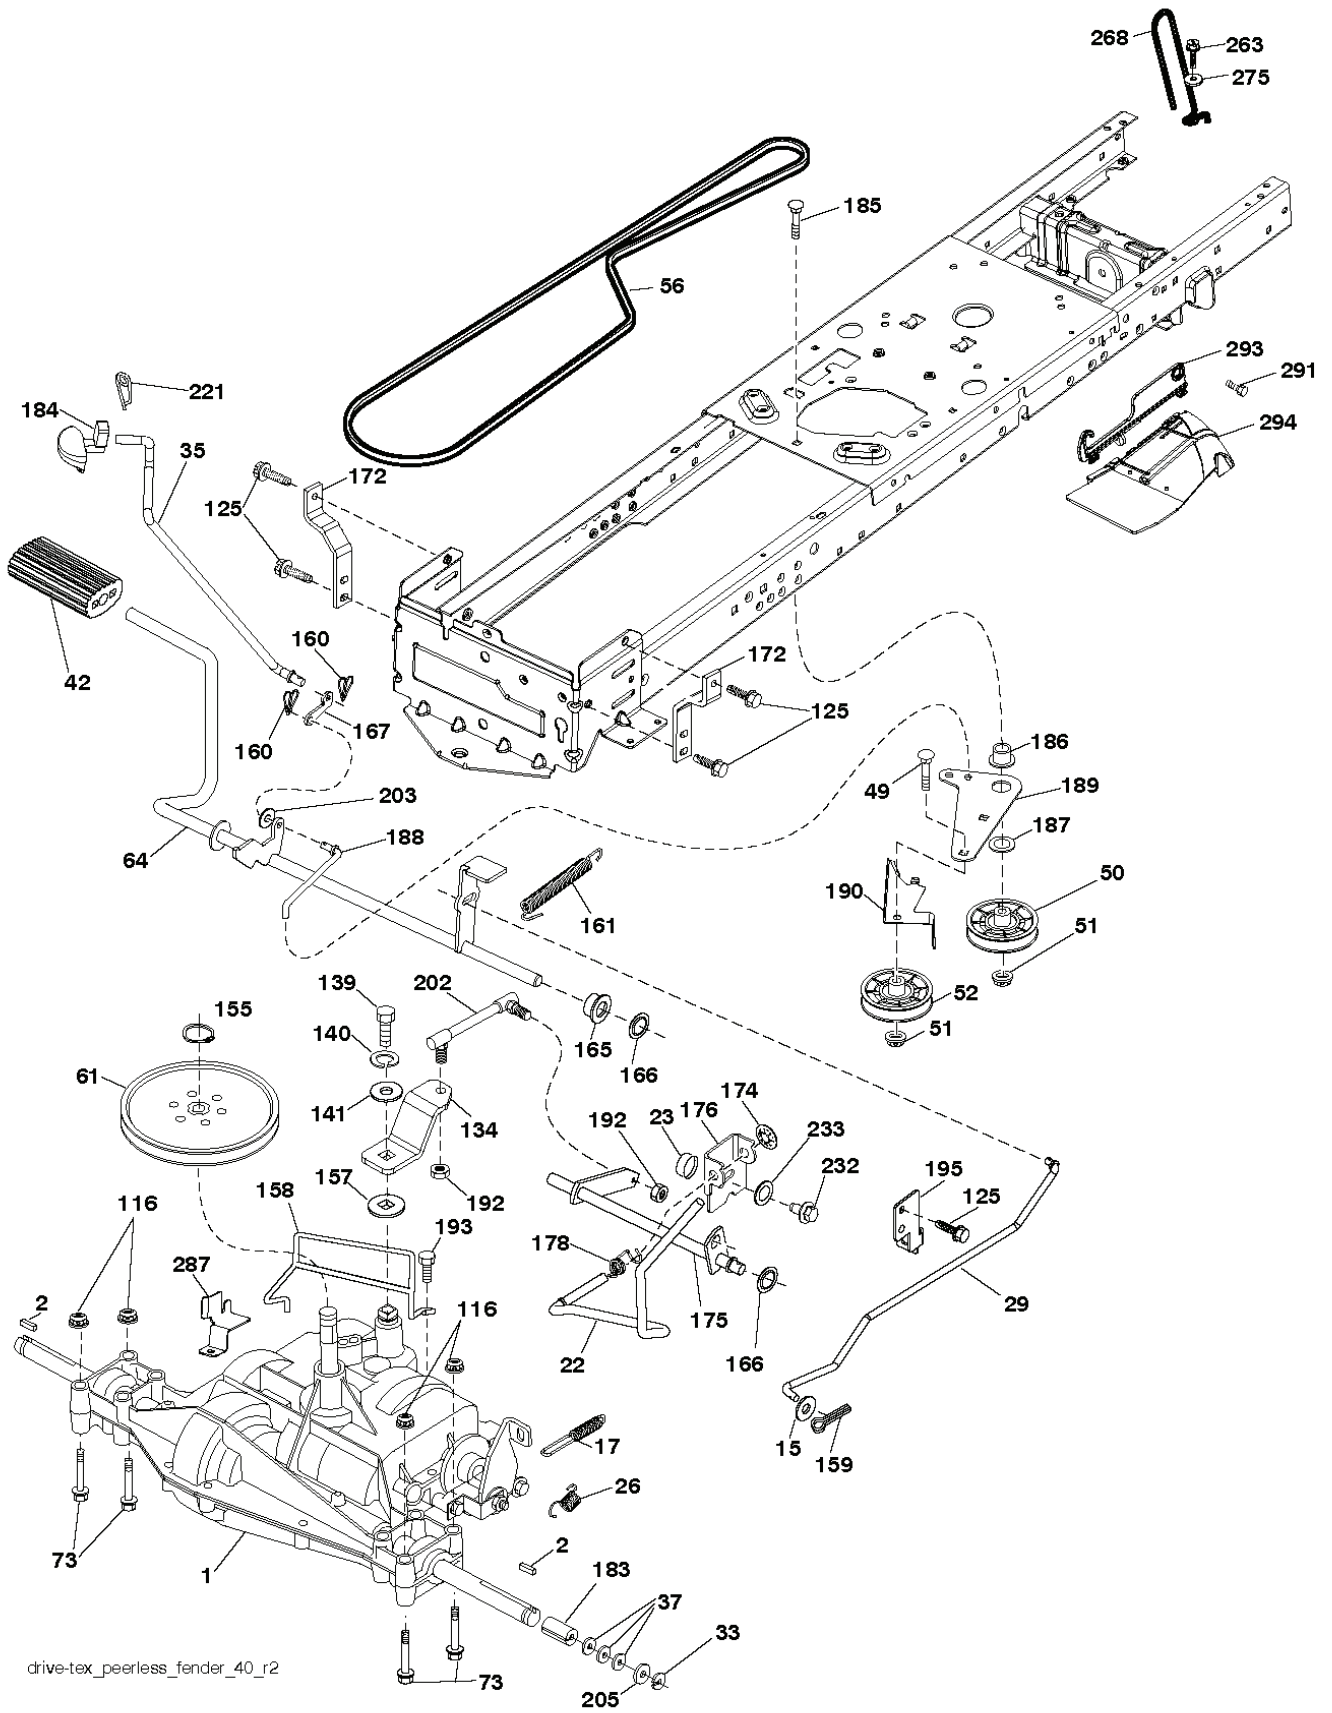

●
 NON-REMOVABLE CONNECTIONS

○
 REMOVABLE CONNECTIONS

seat-tex_6-tex LT

REF.	PART NO.	DESCRIPTION	REMARK	QTY.	KIT
1	532439819	SEAT		1	
2	532180166	BRACKET		1	
3	532140675	STRAP		1	
6	873800600	NUT		1	
7	532124181	SPRING		1	
8	532171877	BOLT		1	
10	532196977	PLATE		1	
21	532171852	BOLT		1	
37	873800500	LOCK NUT		1	
40	532197661	HANDLE		1	
41	532198200	SPRING		1	
43	874760612	BOLT		1	
44	819133812	WASHER		1	

steering-tex_HUSQSR_18_r2

REF.	PART NO.	DESCRIPTION	REMARK	QTY.	KIT
1	532439740	STEERING WHEEL		1	
2	532418168	AXLE		1	
4	532416845	SPINDLE		1	
5	532416846	SPINDLE		1	
6	532124931	WASHER		1	
7	532121748	WASHER		1	
8	812000029	RETAINER RING		1	
9	532121232	HUB CAP		1	
13	532121749	WASHER		1	
14	810040600	WASHER		1	
15	873540600	NUT		1	
16	532429373	SHAFT		1	
19	532194729	PLATE		1	
20	532441425	COVER		1	
21	532186737	ADAPTER		1	
22	532420537	SUPPORT		1	
26	532439743	HUB CAP		1	
28	817000612	SCREW		1	
33	810040500	WASHER		1	
35	532194732	PLATE		1	
45	819113812	WASHER		1	
53	532188967	WASHER		1	
57	532407465	BRACKET		1	
58	532194747	BOLT		1	
59	532194748	WASHER		1	
60	873971000	NUT		1	
61	532194740	LINK		1	
62	532194741	LINK		1	
63	817000512	SCREW		1	
64	532199849	SPRING RETAINER		1	
66	871020748	BOLT		1	
67	532194737	BUSHING		1	
68	873900700	NUT		1	
69	532199162	WASHER		1	
70	532417065	BRACKET		1	
71	532190752	SHAFT		1	
72	532428982	BOLT		1	
74	532124937	BEARING COL. STRG.		1	
119	532170165	BOLT		1	
122	532444962	CAP		1	

wheel_art_1-tex

REF.	PART NO.	DESCRIPTION	REMARK	QTY.	KIT
1	532059192	CAP VALVE		1	
2	532065139	NIPPLE		1	
3	532425261	RIM	Front 6"	1	
4	532421652	TUBE	Front (Service Item Only)	1	
5	532123410	TIRE	Front 13 x 5.0-6	1	
6	532124957	FITTING	(Front Wheel Only)	1	
7	532124959	BEARING	(Front Wheel Only)	1	
8	532175039	HUB CAP		1	
9	532106230	TIRE	Rear 16 x 6-5	1	
10	532007154	HOSE	Rear (Service Item Only)	1	
11	532425262	RIM	Rear 8"	1	
--	532144334	SEALING FOAM		1	