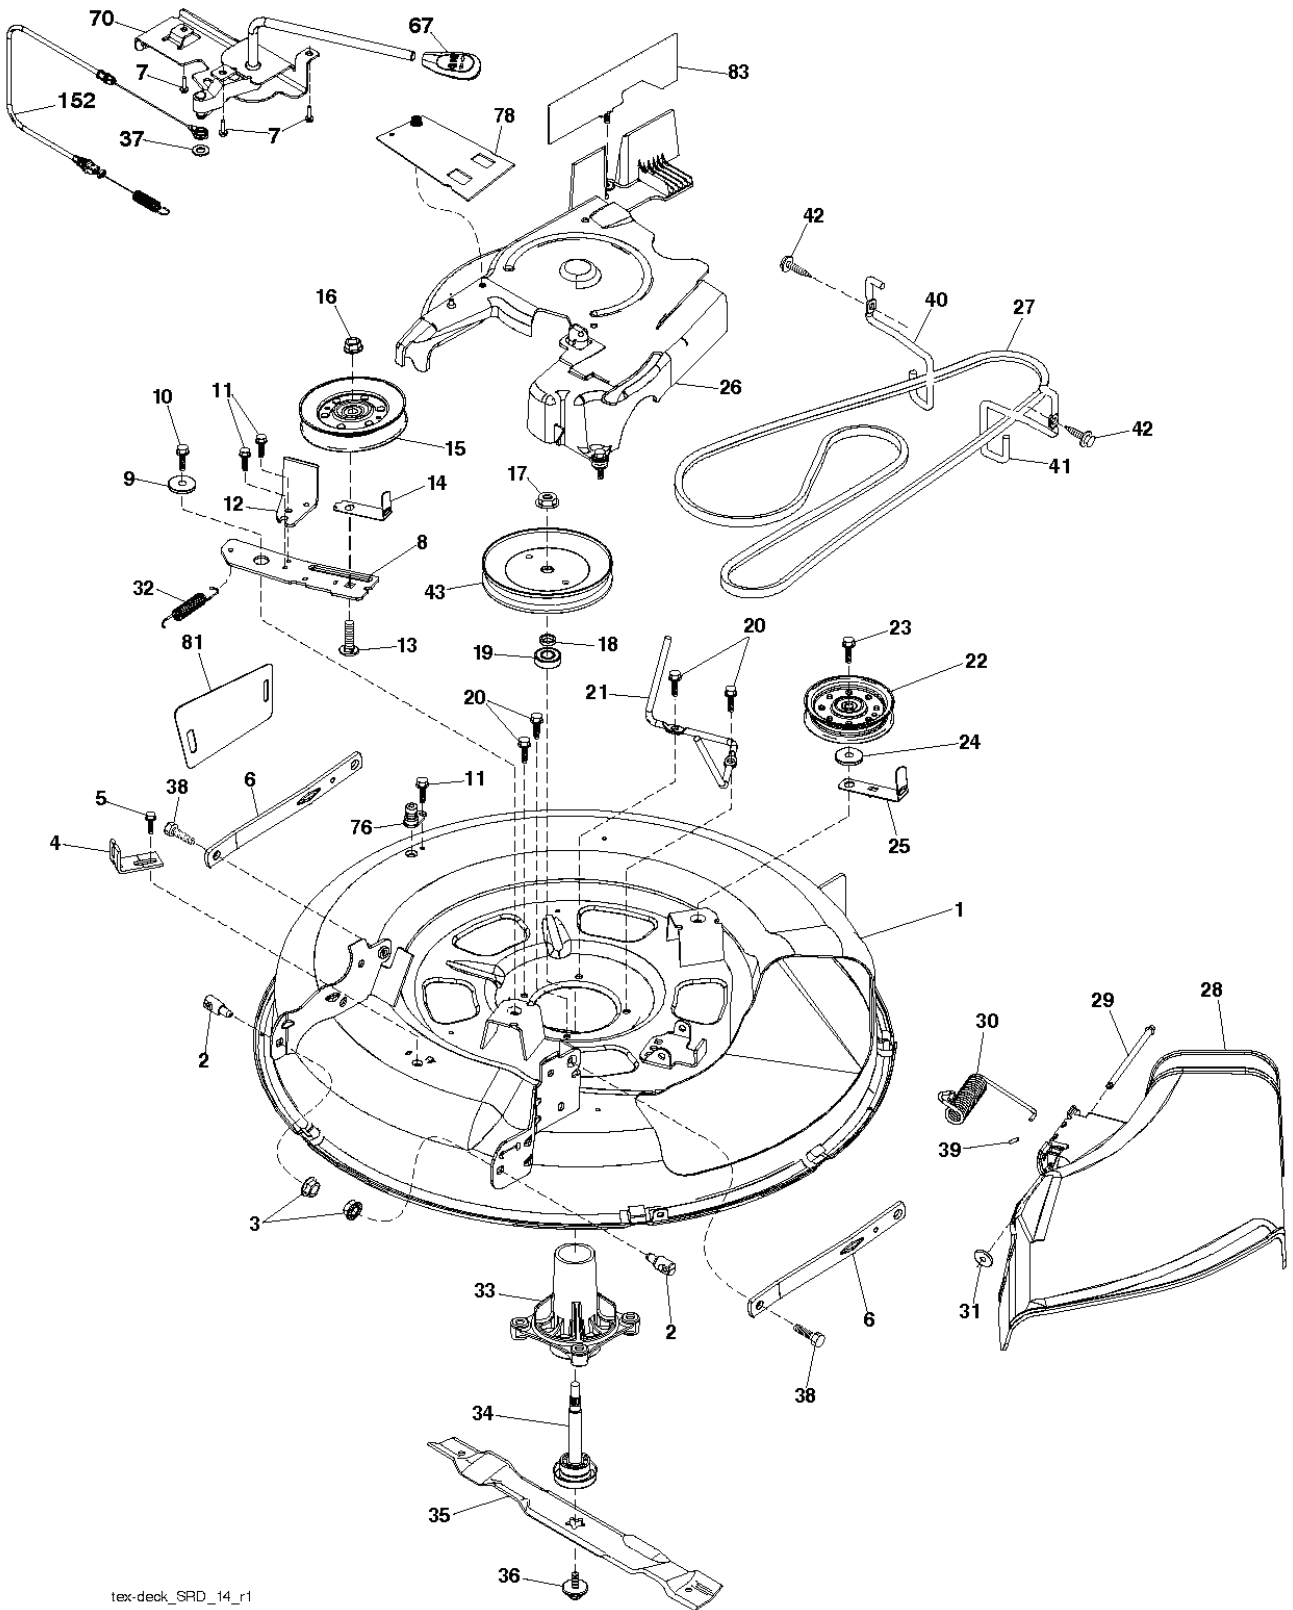

LT126, 96041020402, 2012-05

SPARE PARTS LIST

REF.	PART NO.	DESCRIPTION	REMARK	QTY.	KIT
796032	586617101	AIR FILTER	(Air Filter)	1	
QC12YC	531029776	SPARK PLUG		1	
394358	582288363	FUEL FILTER		1	
532138255	532138255	BELT		1	
532419271	532419271	BELT		1	
532419273	532419273	RIDE ON BLADE		1	

REF.	PART NO.	DESCRIPTION	REMARK	QTY.	KIT
1	532442048	CUTTING DECK		1	
2	532195161	STUD		1	
3	873900500	NUT		1	
4	532417645	BRACKET		1	
5	817000510	BOLT		1	
6	532418863	ARM		1	
7	532416358	SCREW		1	
8	532420252	ARM		1	
9	532199092	SPACER		1	
10	817000616	SCREW		1	
11	532137729	SCREW		1	
12	532199470	ARM		1	
13	872110612	BOLT		1	
14	532156085	BELT GUIDE		1	
15	532146763	PULLEY		1	
16	873900600	NUT		1	
17	532400234	NUT		1	
18	532187690	WASHER		1	
19	532110485	BEARING		1	
20	532173984	SCREW		1	
21	532416910	BELT GUARD		1	
22	532175820	PULLEY		1	
23	817490628	SCREW		1	
24	819132012	WASHER		1	
25	532420253	BELT GUARD		1	
26	532420255	COVER		1	
27	532419271	BELT		1	
28	532417344	DEFLECTOR		1	
29	532420895	HINGE PIN		1	
30	532197026	TORSION SPRING		1	
31	532110452	NUT		1	
32	532401872	SPRING		1	
33	532187281	BEARING HOUSING		1	
34	532192872	SHAFT ASSY		1	
35	532419273	RIDE ON BLADE		1	
36	532193003	SCREW		1	
37	819131316	WASHER		1	
38	532196539	BOLT		1	
39	532105304	HUB CAP		1	
40	532419270	BELT GUARD		1	
41	532419265	BELT GUARD		1	
42	817000612	SCREW		1	
43	532416877	PULLEY		1	
67	532403012	HANDLE		1	
70	532401246	CLUTCH		1	
76	532415598	HOSE COUPLING		1	
78	532422566	GUARD		1	
81	532425367	SHIELD		1	
83	532430315	GUARD		1	
152	532435111	CABLE		1	
--	532192870	SPINDLE	Mandrel Assembly (Includes Housing, Shaft Assembly, And Bearing Only - Pulley/ Nut/Washer And Blade Bolt/ Washers Not Included)	1	
--	532438198	CUTTING DECK KIT		1	