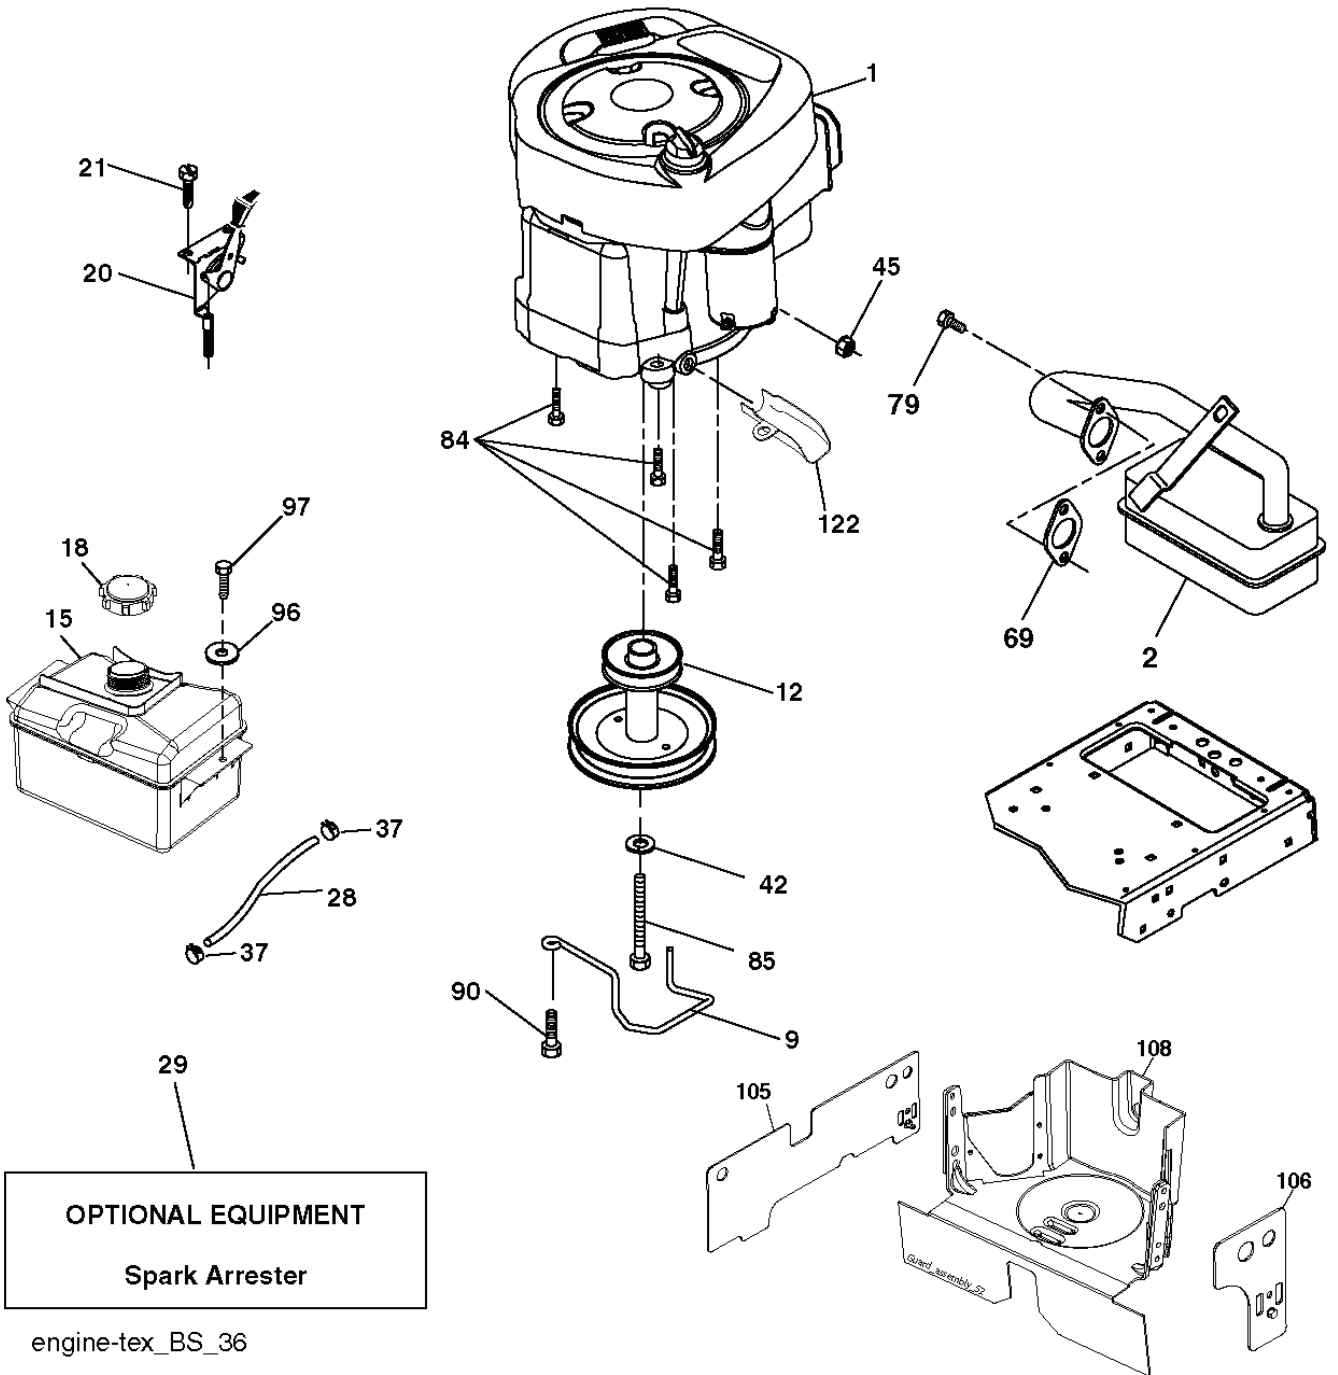

engine-tex_BS_36

REF.	PART NO.	DESCRIPTION	REMARK	QTY.	KIT
1	000000000	W/O DESCRIPTION	TRANSAXLE PEERLESS B&S MODEL NO. 219807-3210- B1 (438615)	1	
2	532179758	MUFFLER		1	
9	584911601	KEEPER		1	
12	532140186	PULLEY		1	
15	532407545	FUEL TANK		1	
18	532430220	FUEL CAP		1	
20	532183897	CONTROL		1	
21	532416358	SCREW		1	
28	532137040	HOSE		1	
29	532137180	SPARK ARRESTER KIT		1	
37	532123487	HOSE CLAMP		1	
42	810040700	WASHER		1	
45	873510400	NUT		1	
69	532165291	GASKET		1	
79	532192334	SCREW		1	
84	817060620	SCREW		1	
85	532173937	BOLT		1	
90	817000616	SCREW		1	
96	819091416	WASHER		1	
97	817670412	SCREW		1	
105	532420894	SHIELD		1	
106	532430257	SHIELD		1	
108	532431689	COVER		1	
122	532421922	EXTENSION PIPE		1	
	PART NO.		REMARK		KIT