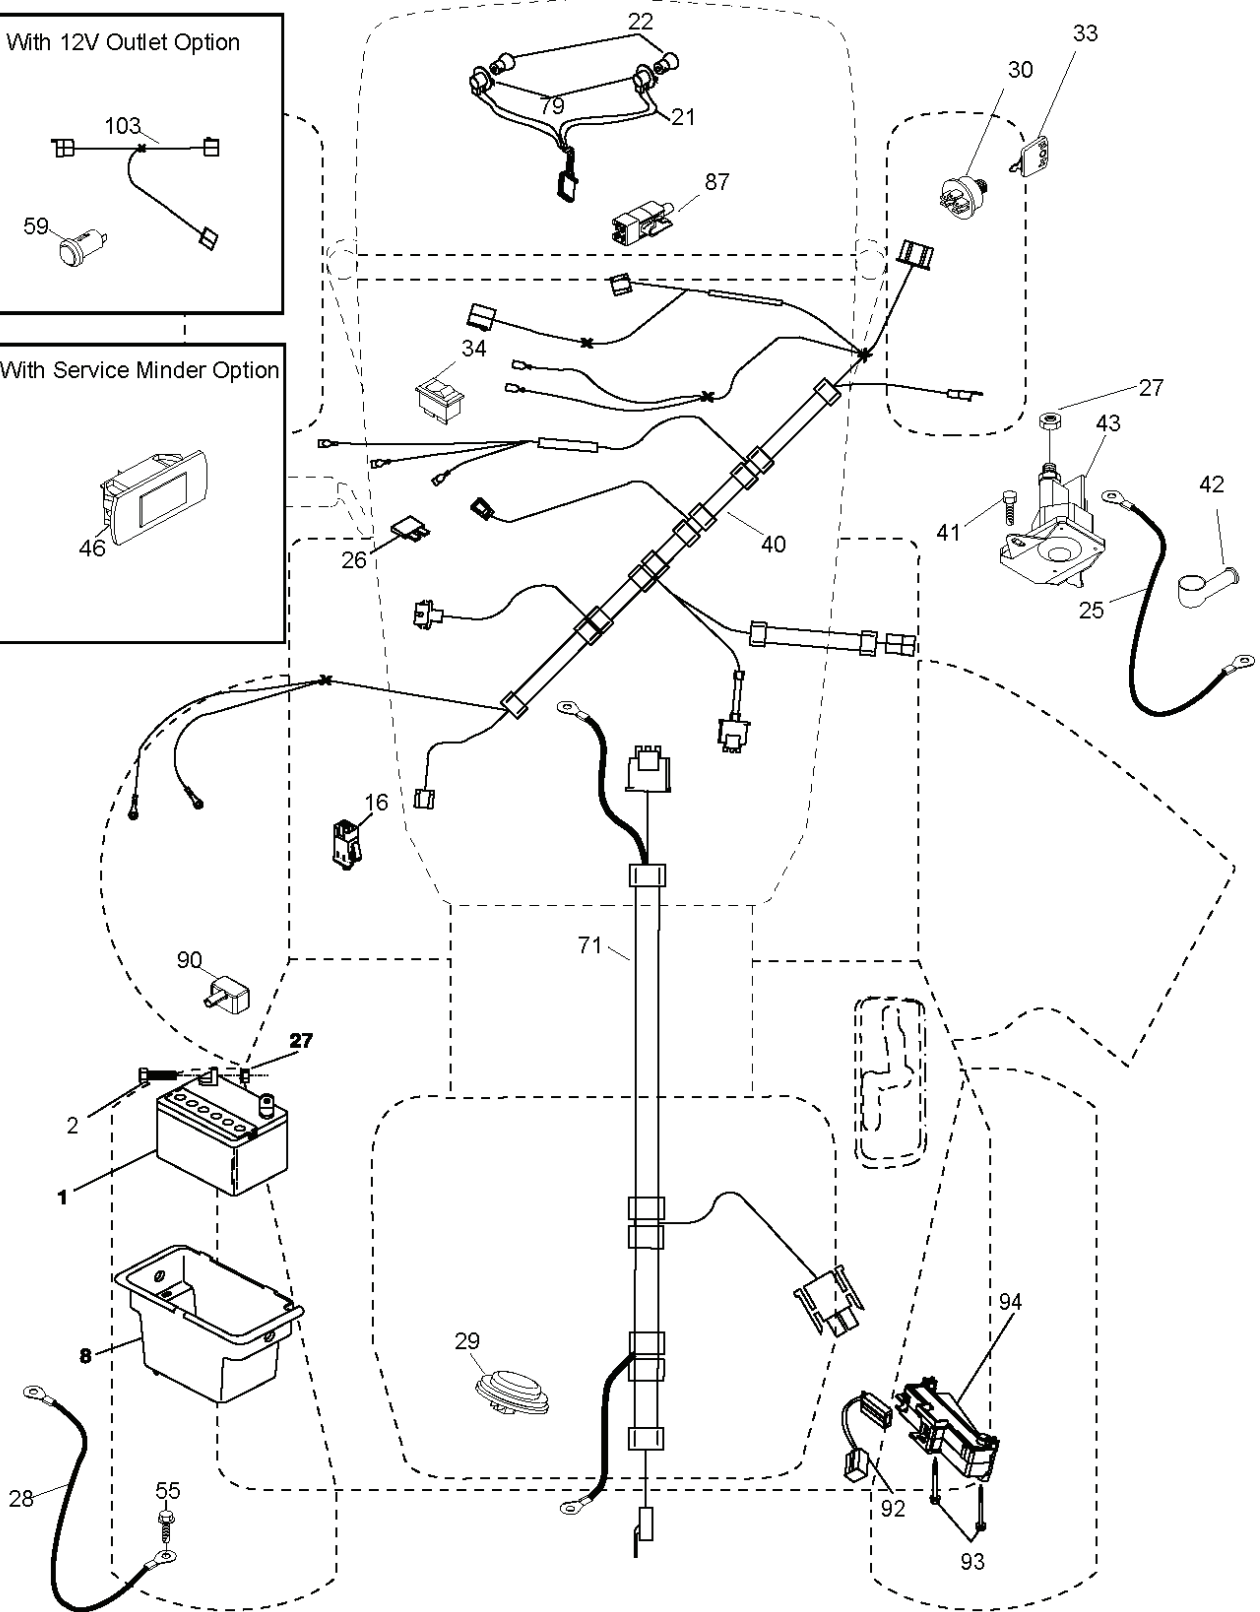

T02S

With 12V Outlet Option

With Service Minder Option

REF.	PART NO.	DESCRIPTION	REMARK	QTY.	KIT
1	532144924	BATTERY		1	
2	874760412	BOLT		1	
8	532193228	BOX		1	
16	532176138	MICRO SWITCH		1	
21	532400252	HARNESS		1	
22	532004152	BULB		1	
25	532412894	CABLE.STARTER.GGA.BL/R*SUBS/2*		1	
26	532175158	FUSE		1	
27	873510400	NUT		1	
28	532198885	CABLE		1	
29	532401545	SWITCH		1	
30	532193350	IGNITION MODULE		1	
33	532411935	KEY		1	
34	532110712	SWITCH		1	
40	532401098	CABLE		1	
41	817720408	SCREW		1	
42	532131563	COVER		1	
43	532192507	SOLENOID		1	
55	817060512	SCREW		1	
71	532441544	HARNESS		1	
79	532175242	HOLDER		1	
87	532197802	SWITCH		1	
90	532435395	TERMINAL COVER		1	
92	532196615	CABLE ASSY		1	
93	532192540	SCREW		1	
94	532191834	MODULE.REVERSE.ROS		1