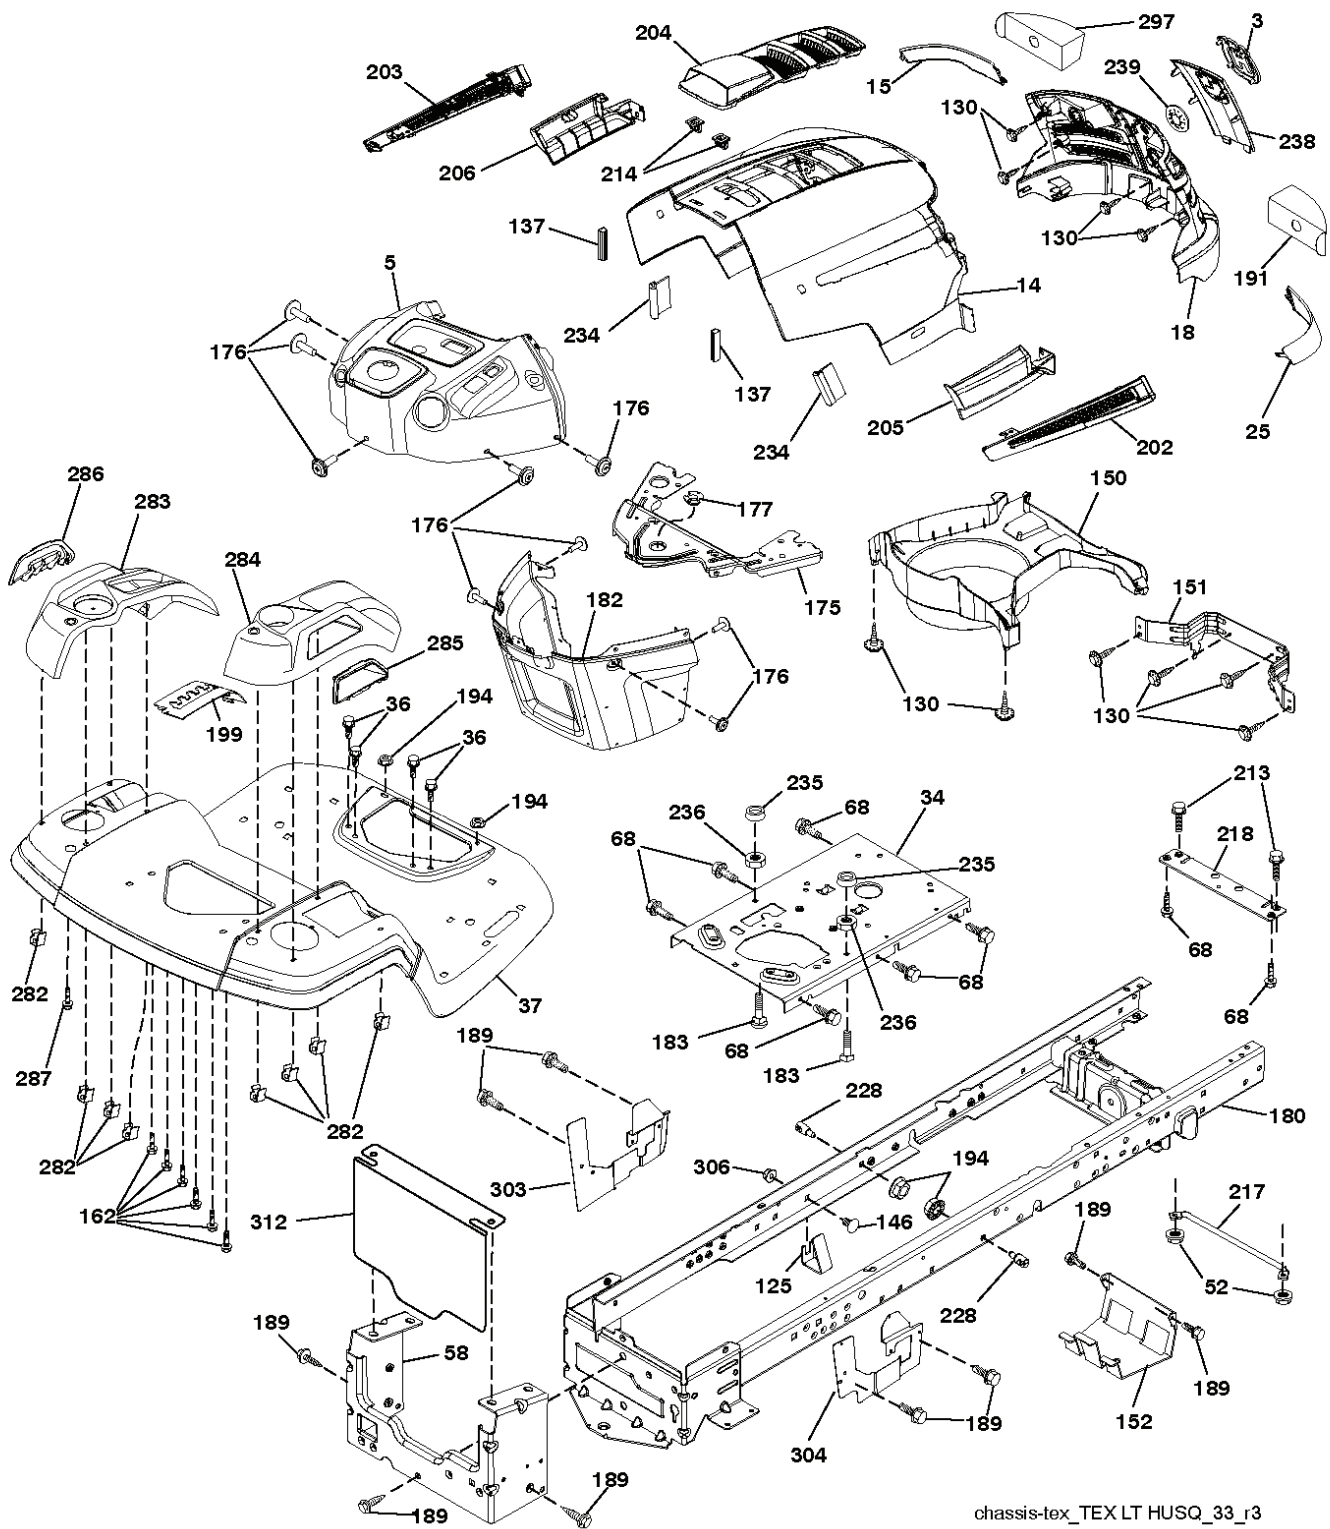

T02S

With 12V Outlet Option

With Service Minder Option

REF.	PART NO.	DESCRIPTION	REMARK	QTY.	KIT
1	532144924	BATTERY		1	
2	874760412	BOLT		1	
8	532193228	BOX		1	
16	532176138	MICRO SWITCH		1	
21	532400252	HARNESS		1	
22	532004152	BULB		1	
25	532412894	CABLE.STARTER.GGA.BL/R*SUBS/2*		1	
26	532175158	FUSE		1	
27	873510400	NUT		1	
28	532198885	CABLE		1	
29	532401545	SWITCH		1	
30	532193350	IGNITION MODULE		1	
33	532411935	KEY		1	
34	532110712	SWITCH		1	
40	532401098	CABLE		1	
41	817720408	SCREW		1	
42	532131563	COVER		1	
43	532192507	SOLENOID		1	
55	817060512	SCREW		1	
71	532441544	HARNESS		1	
79	532175242	HOLDER		1	
87	532197802	SWITCH		1	
90	532435395	TERMINAL COVER		1	
92	532196615	CABLE ASSY		1	
93	532192540	SCREW		1	
94	532191834	MODULE.REVERSE.ROS		1	