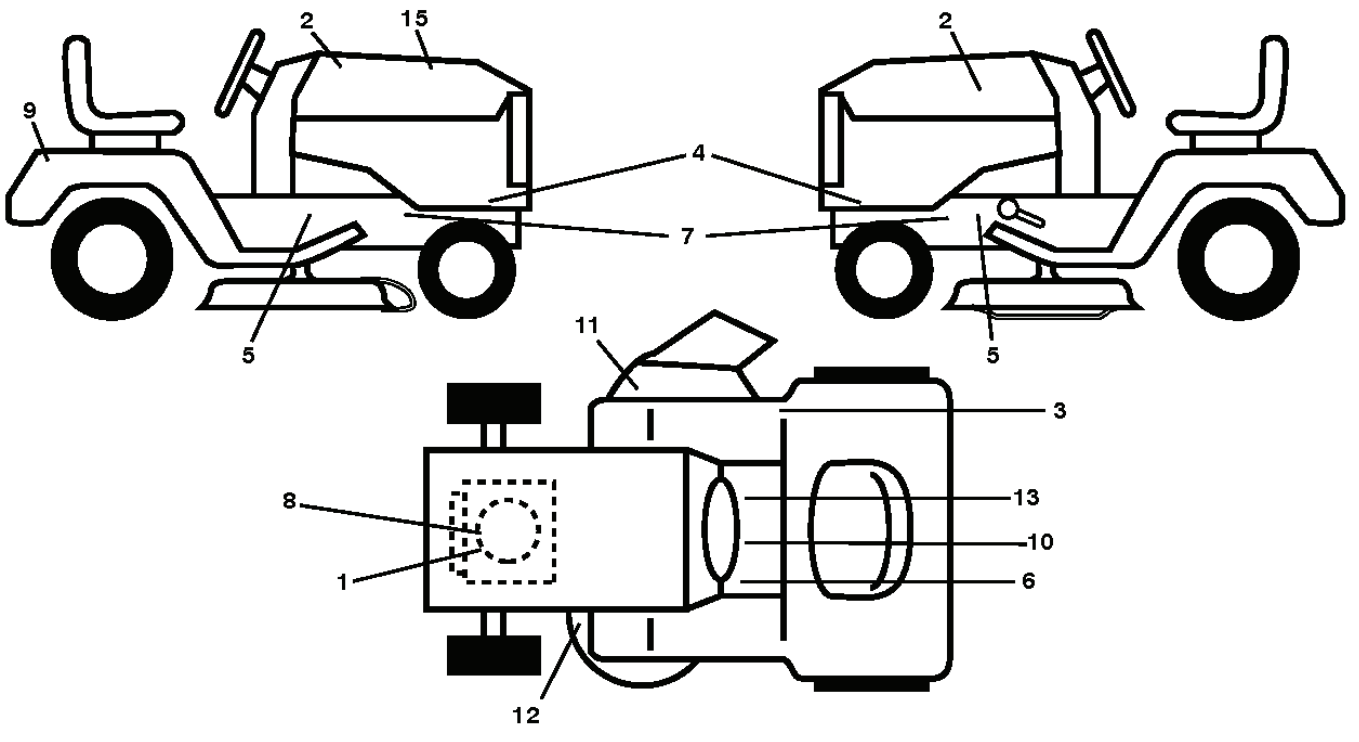

REF.	PART NO.	DESCRIPTION	REMARK	QTY.	KIT
1	532196841	DECAL		1	
2	581627301	DECAL		1	
3	532180432	DECAL		1	
4	532437839	DECAL		1	
5	532401146	DECAL		1	
6	532159737	DECAL		1	
7	532159736	DECAL		1	
8	532437410	DECAL		1	
9	532145005	DECAL		1	
10	532400389	LABEL		1	
11	532425112	DECAL		1	
12	532421543	DECAL		1	
13	532140837	DECAL		1	
15	532443240	DECAL		1	
--	532162598	DECAL		1	
--	532439681	PLATE		1	
--	532439966	PAD		1