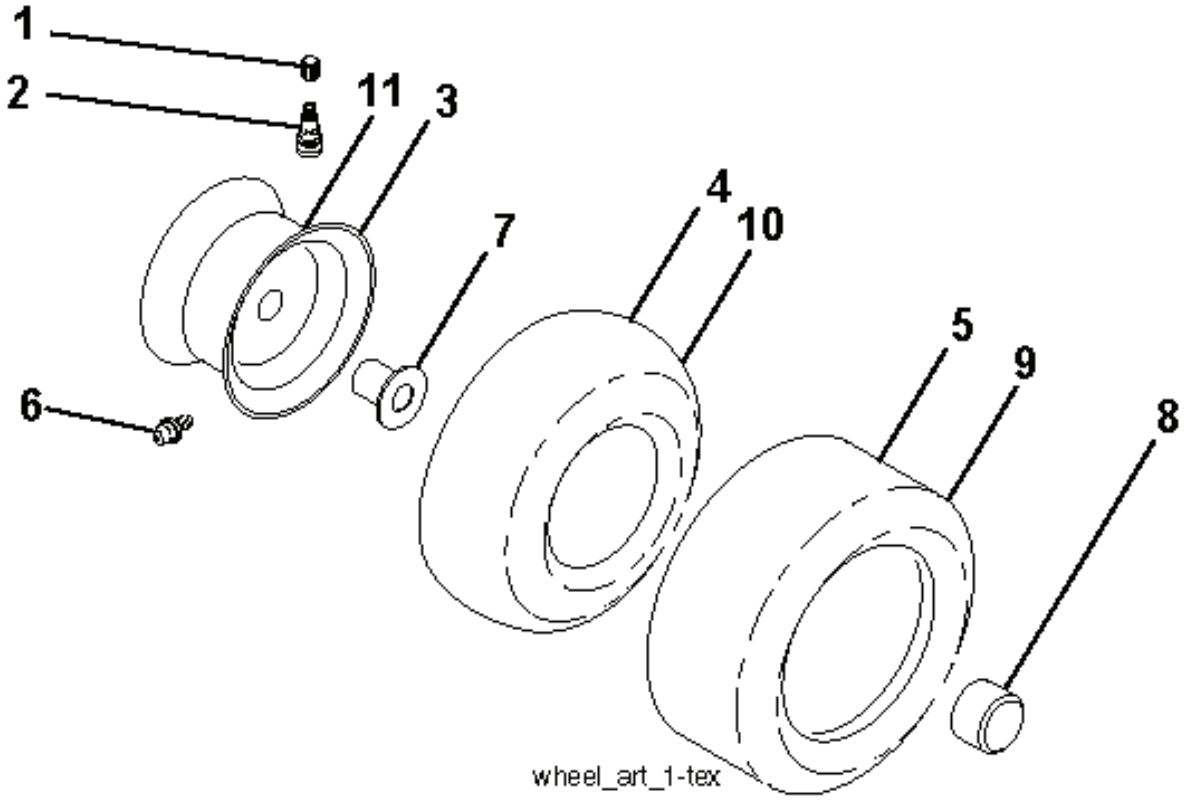

●
 NON-REMOVABLE CONNECTIONS

○
 REMOVABLE CONNECTIONS

seat-tex_6-tex LT

REF.	PART NO.	DESCRIPTION	REMARK	QTY.	KIT
1	532439819	SEAT		1	
2	532180166	BRACKET		1	
3	532140675	STRAP		1	
6	873800600	NUT		1	
7	532124181	SPRING		1	
8	532171877	BOLT		1	
10	532196977	PLATE		1	
21	532171852	BOLT		1	
37	873800500	LOCK NUT		1	
40	532197661	HANDLE		1	
41	532198200	SPRING		1	
43	874760612	BOLT		1	
44	819133812	WASHER		1	

steering-tex_HUSQSR_18_r2

REF.	PART NO.	DESCRIPTION	REMARK	QTY.	KIT
1	532439740	STEERING WHEEL		1	
2	532418168	AXLE		1	
4	532416845	SPINDLE		1	
5	532416846	SPINDLE		1	
6	532124931	WASHER		1	
7	532121748	WASHER		1	
8	812000029	RETAINER RING		1	
9	532121232	HUB CAP		1	
13	532121749	WASHER		1	
14	810040600	WASHER		1	
15	873540600	NUT		1	
16	532429373	SHAFT		1	
19	532194729	PLATE		1	
20	532441425	COVER		1	
21	532186737	ADAPTER		1	
22	532420537	SUPPORT		1	
26	532439743	HUB CAP		1	
28	817000612	SCREW		1	
33	810040500	WASHER		1	
35	532194732	PLATE		1	
45	819113812	WASHER		1	
53	532188967	WASHER		1	
57	532407465	BRACKET		1	
58	532194747	BOLT		1	
59	532194748	WASHER		1	
60	873971000	NUT		1	
61	532194740	LINK		1	
62	532194741	LINK		1	
63	817000512	SCREW		1	
64	532199849	SPRING RETAINER		1	
66	871020748	BOLT		1	
67	532194737	BUSHING		1	
68	873900700	NUT		1	
69	532199162	WASHER		1	
70	532417065	BRACKET		1	
71	532190752	SHAFT		1	
72	532428982	BOLT		1	
74	532124937	BEARING COL. STRG.		1	
119	532170165	BOLT		1	
122	532444962	CAP		1	

wheel_art_1-tex

REF.	PART NO.	DESCRIPTION	REMARK	QTY.	KIT
1	532059192	CAP VALVE		1	
2	532065139	NIPPLE		1	
3	532425261	RIM	Front 6"	1	
4	532421652	TUBE	Front (Service Item Only)	1	
5	532123410	TIRE	Front 13 x 5.0-6	1	
6	532124957	FITTING	(Front Wheel Only)	1	
7	532124959	BEARING	(Front Wheel Only)	1	
8	532175039	HUB CAP		1	
9	532106230	TIRE	Rear 16 x 6-5	1	
10	532007154	HOSE	Rear (Service Item Only)	1	
11	532425262	RIM	Rear 8"	1	
--	532144334	SEALING FOAM		1	