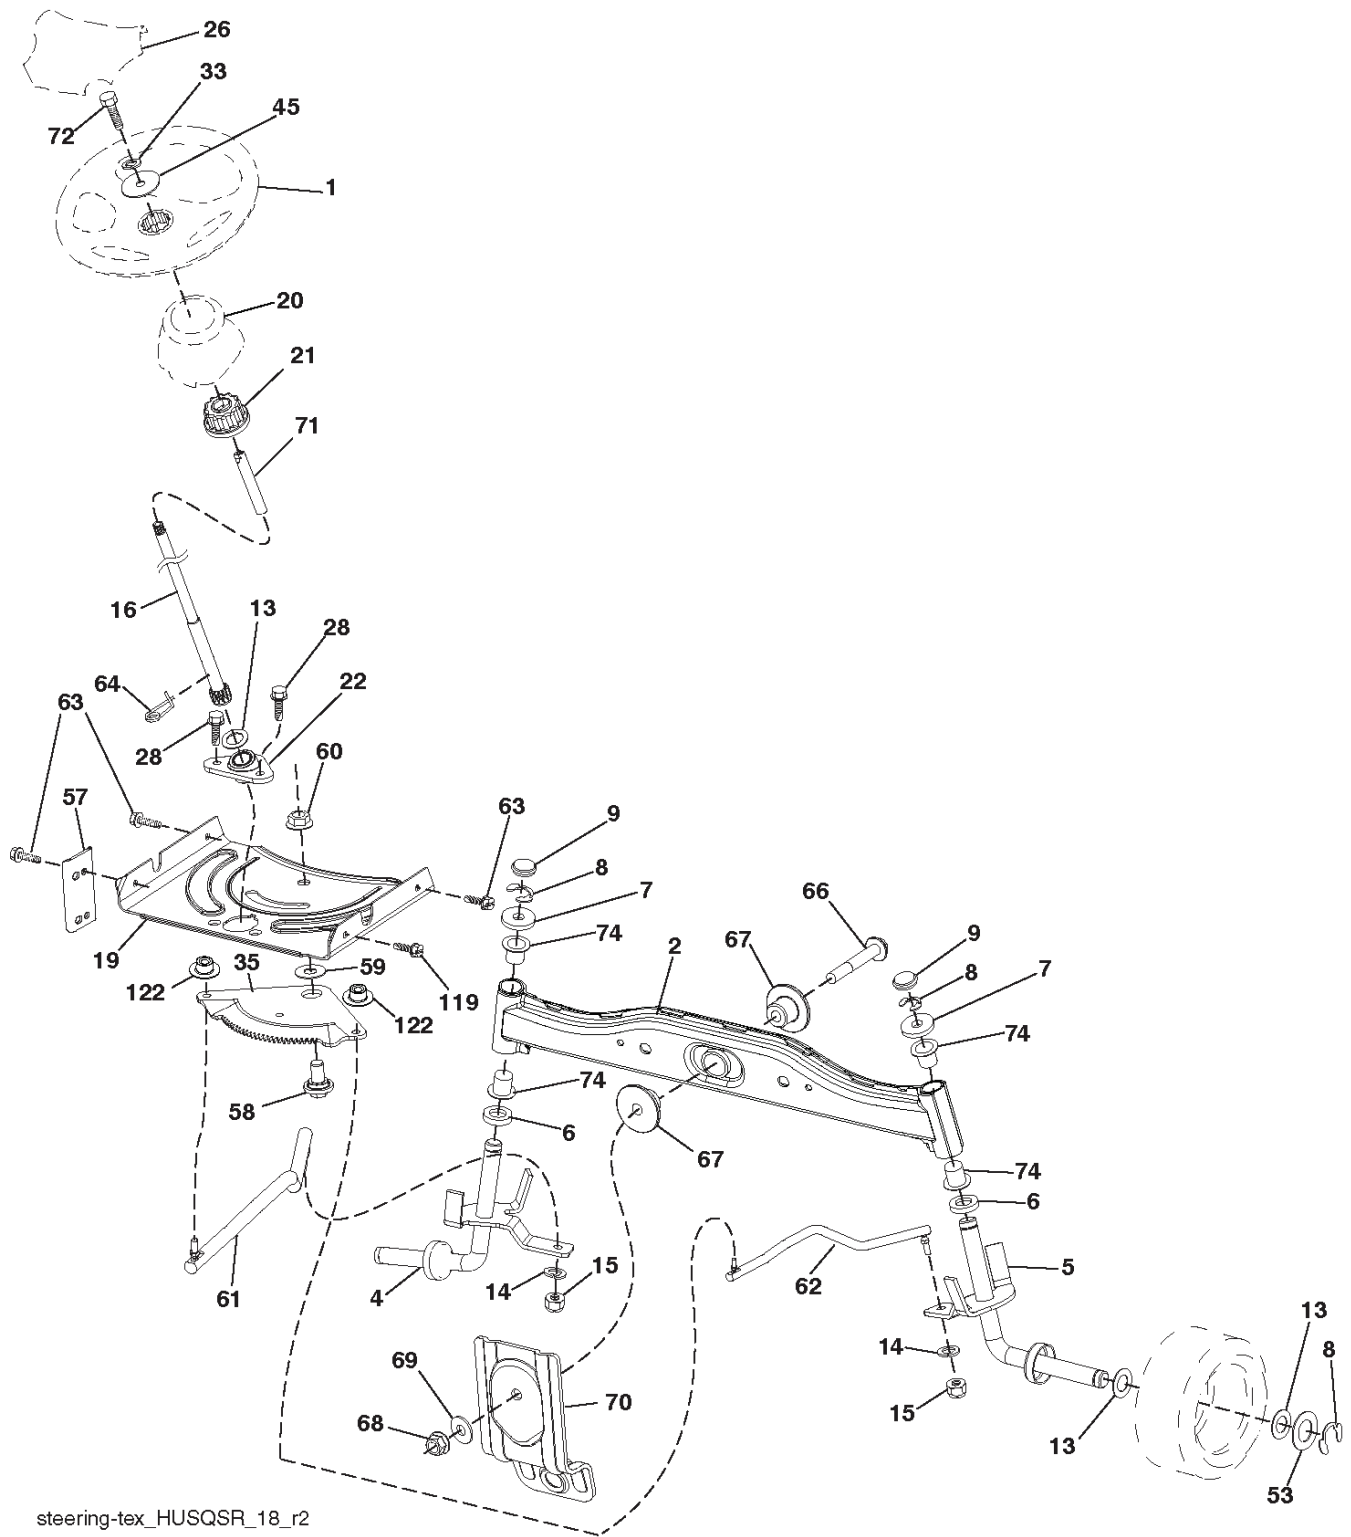

steering-tex_HUSQSR_18_r2

REF.	PART NO.	DESCRIPTION	REMARK	QTY.	KIT
1	532439740	STEERING WHEEL		1	
2	532418168	AXLE		1	
4	532416845	SPINDLE		1	
5	532416846	SPINDLE		1	
6	532124931	WASHER		1	
7	532121748	WASHER		1	
8	812000029	RETAINER RING		1	
9	532121232	HUB CAP		1	
13	532121749	WASHER		1	
14	810040600	WASHER		1	
15	873540600	NUT		1	
16	532429373	SHAFT		1	
19	532194729	PLATE		1	
20	532441425	COVER		1	
21	532186737	ADAPTER		1	
22	532420537	SUPPORT		1	
26	532439743	HUB CAP		1	
28	817000612	SCREW		1	
33	810040500	WASHER		1	
35	532194732	PLATE		1	
45	819113812	WASHER		1	
53	532188967	WASHER		1	
57	532407465	BRACKET		1	
58	532194747	BOLT		1	
59	532194748	WASHER		1	
60	873971000	NUT		1	
61	532194740	LINK		1	
62	532194741	LINK		1	
63	817000512	SCREW		1	
64	532199849	SPRING RETAINER		1	
66	871020748	BOLT		1	
67	532194737	BUSHING		1	
68	873900700	NUT		1	
69	532199162	WASHER		1	
70	532417065	BRACKET		1	
71	532190752	SHAFT		1	
72	532428982	BOLT		1	
74	532124937	BEARING COL. STRG.		1	
119	532170165	BOLT		1	
122	532444962	CAP		1