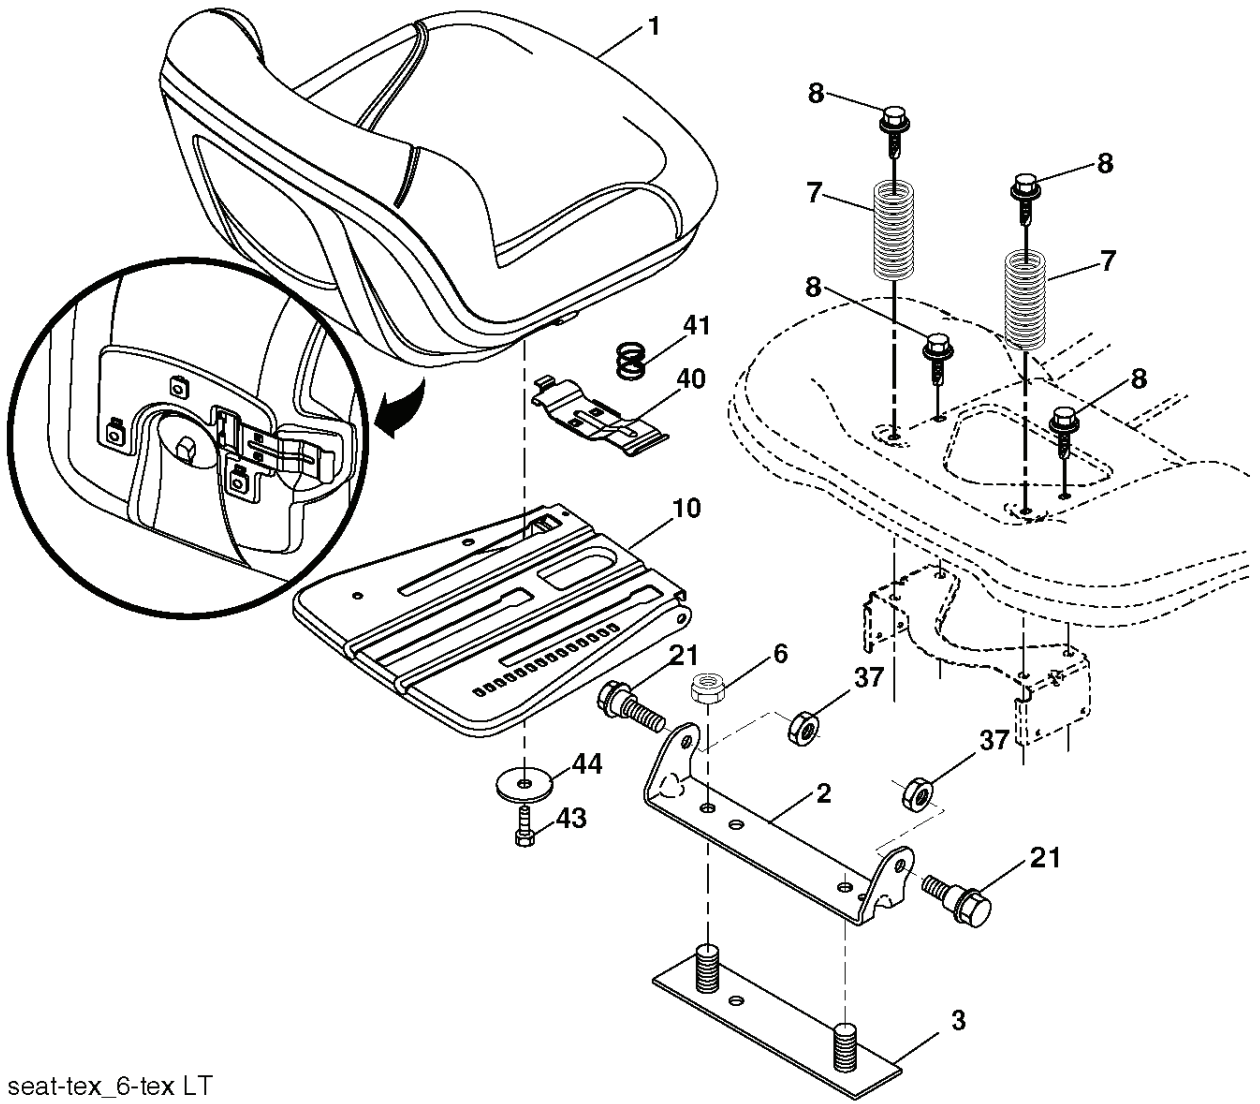

IGNITION SWITCH

POSITION	CIRCUIT	"MAKE"
OFF	M+G+A1	
RUN/OVERRIDE	B+A1	
RUN	B+A1	L+A2
START	B + S + A1	

CHASSIS HARNESS CONNECTOR (MATING SIDE)

DASH HARNESS CONNECTOR (MATING SIDE)

WIRING INSULATED CLIPS
 NOTE: IF WIRING INSULATED CLIPS WERE REMOVED FOR SERVICING OF UNIT, THEY SHOULD BE RE-INSTALLED TO PROPERLY SECURE YOUR WIRING.

●
 NON-REMOVABLE CONNECTIONS

○
 REMOVABLE CONNECTIONS

seat-tex_6-tex LT

REF.	PART NO.	DESCRIPTION	REMARK	QTY.	KIT
1	532439819	SEAT		1	
2	532180166	BRACKET		1	
3	532140675	STRAP		1	
6	873800600	NUT		1	
7	532124181	SPRING		1	
8	532171877	BOLT		1	
10	532196977	PLATE		1	
21	532171852	BOLT		1	
37	873800500	LOCK NUT		1	
40	532197661	HANDLE		1	
41	532198200	SPRING		1	
43	874760612	BOLT		1	
44	819133812	WASHER		1	