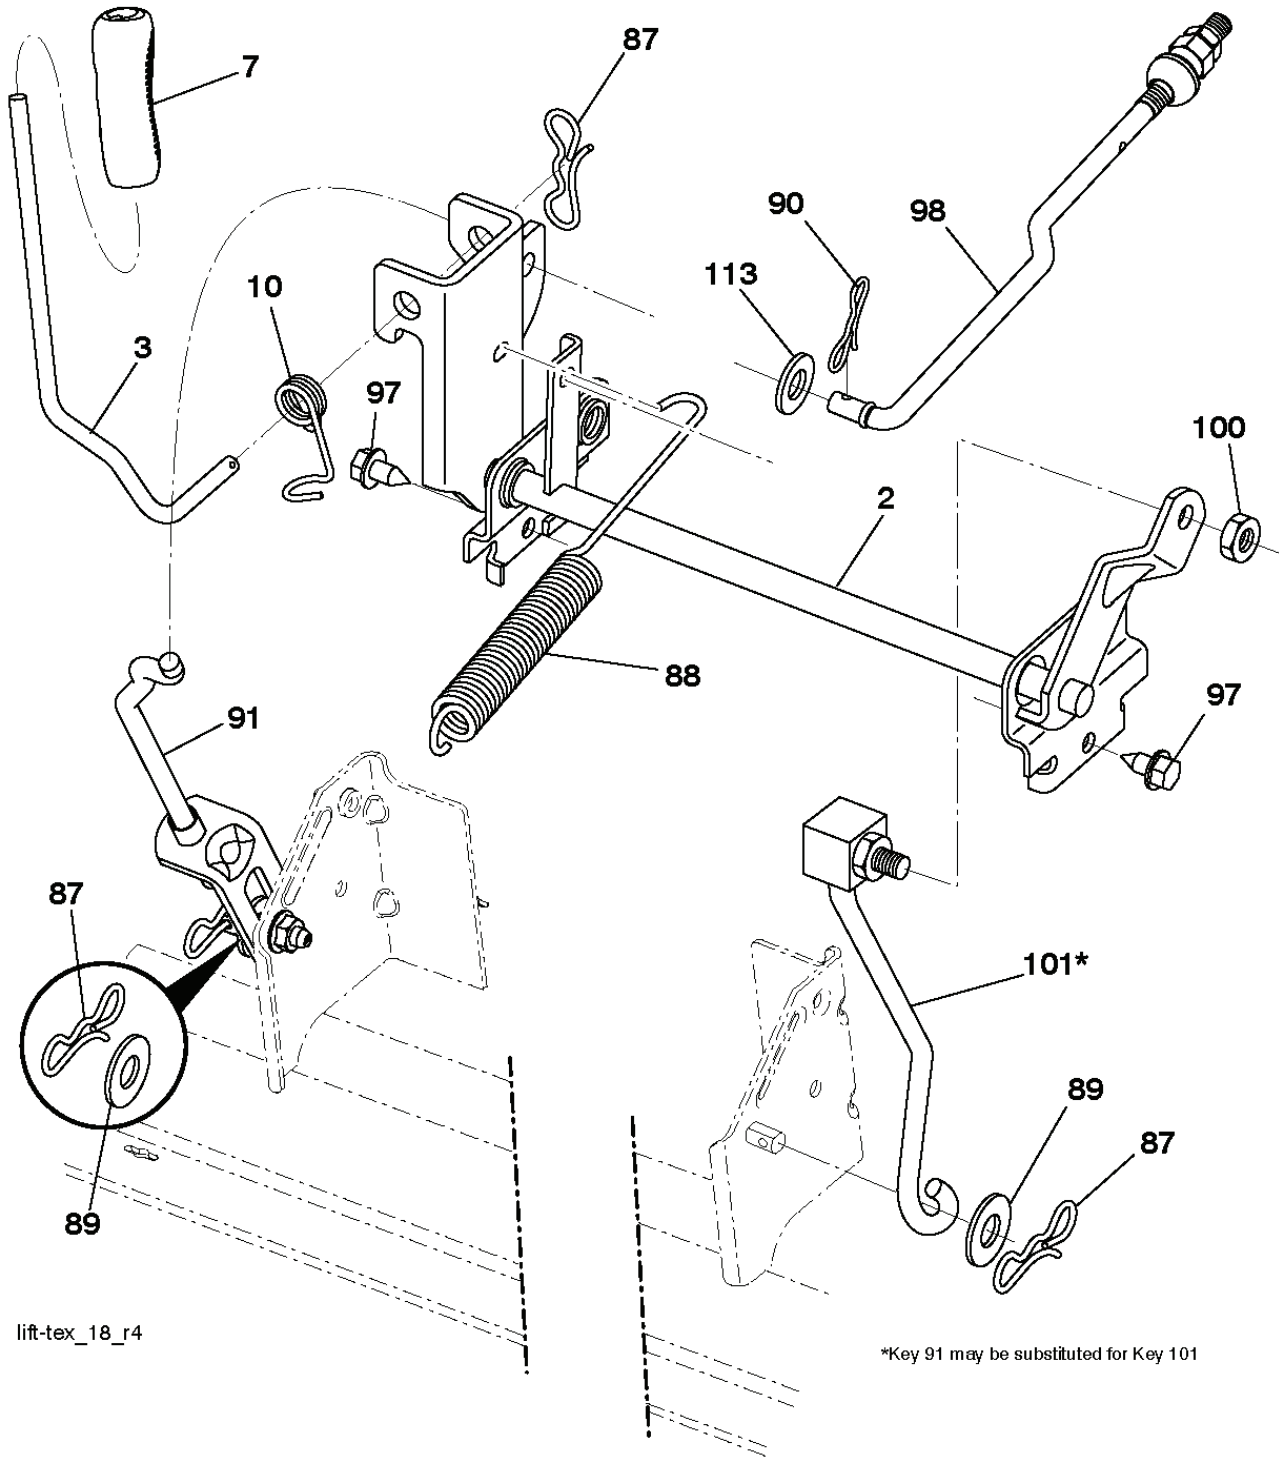

LT126, 96041020402, 2012-05

SPARE PARTS LIST

REF.	PART NO.	DESCRIPTION	REMARK	QTY.	KIT
796032	586617101	AIR FILTER	(Air Filter)	1	
QC12YC	531029776	SPARK PLUG		1	
394358	582288363	FUEL FILTER		1	
532138255	532138255	BELT		1	
532419271	532419271	BELT		1	
532419273	532419273	RIDE ON BLADE		1	

REF.	PART NO.	DESCRIPTION	REMARK	QTY.	KIT
1	532442048	CUTTING DECK		1	
2	532195161	STUD		1	
3	873900500	NUT		1	
4	532417645	BRACKET		1	
5	817000510	BOLT		1	
6	532418863	ARM		1	
7	532416358	SCREW		1	
8	532420252	ARM		1	
9	532199092	SPACER		1	
10	817000616	SCREW		1	
11	532137729	SCREW		1	
12	532199470	ARM		1	
13	872110612	BOLT		1	
14	532156085	BELT GUIDE		1	
15	532146763	PULLEY		1	
16	873900600	NUT		1	
17	532400234	NUT		1	
18	532187690	WASHER		1	
19	532110485	BEARING		1	
20	532173984	SCREW		1	
21	532416910	BELT GUARD		1	
22	532175820	PULLEY		1	
23	817490628	SCREW		1	
24	819132012	WASHER		1	
25	532420253	BELT GUARD		1	
26	532420255	COVER		1	
27	532419271	BELT		1	
28	532417344	DEFLECTOR		1	
29	532420895	HINGE PIN		1	
30	532197026	TORSION SPRING		1	
31	532110452	NUT		1	
32	532401872	SPRING		1	
33	532187281	BEARING HOUSING		1	
34	532192872	SHAFT ASSY		1	
35	532419273	RIDE ON BLADE		1	
36	532193003	SCREW		1	
37	819131316	WASHER		1	
38	532196539	BOLT		1	
39	532105304	HUB CAP		1	
40	532419270	BELT GUARD		1	
41	532419265	BELT GUARD		1	
42	817000612	SCREW		1	
43	532416877	PULLEY		1	
67	532403012	HANDLE		1	
70	532401246	CLUTCH		1	
76	532415598	HOSE COUPLING		1	
78	532422566	GUARD		1	
81	532425367	SHIELD		1	
83	532430315	GUARD		1	
152	532435111	CABLE		1	
--	532192870	SPINDLE	Mandrel Assembly (Includes Housing, Shaft Assembly, And Bearing Only - Pulley/ Nut/Washer And Blade Bolt/ Washers Not Included)	1	
--	532438198	CUTTING DECK KIT		1	