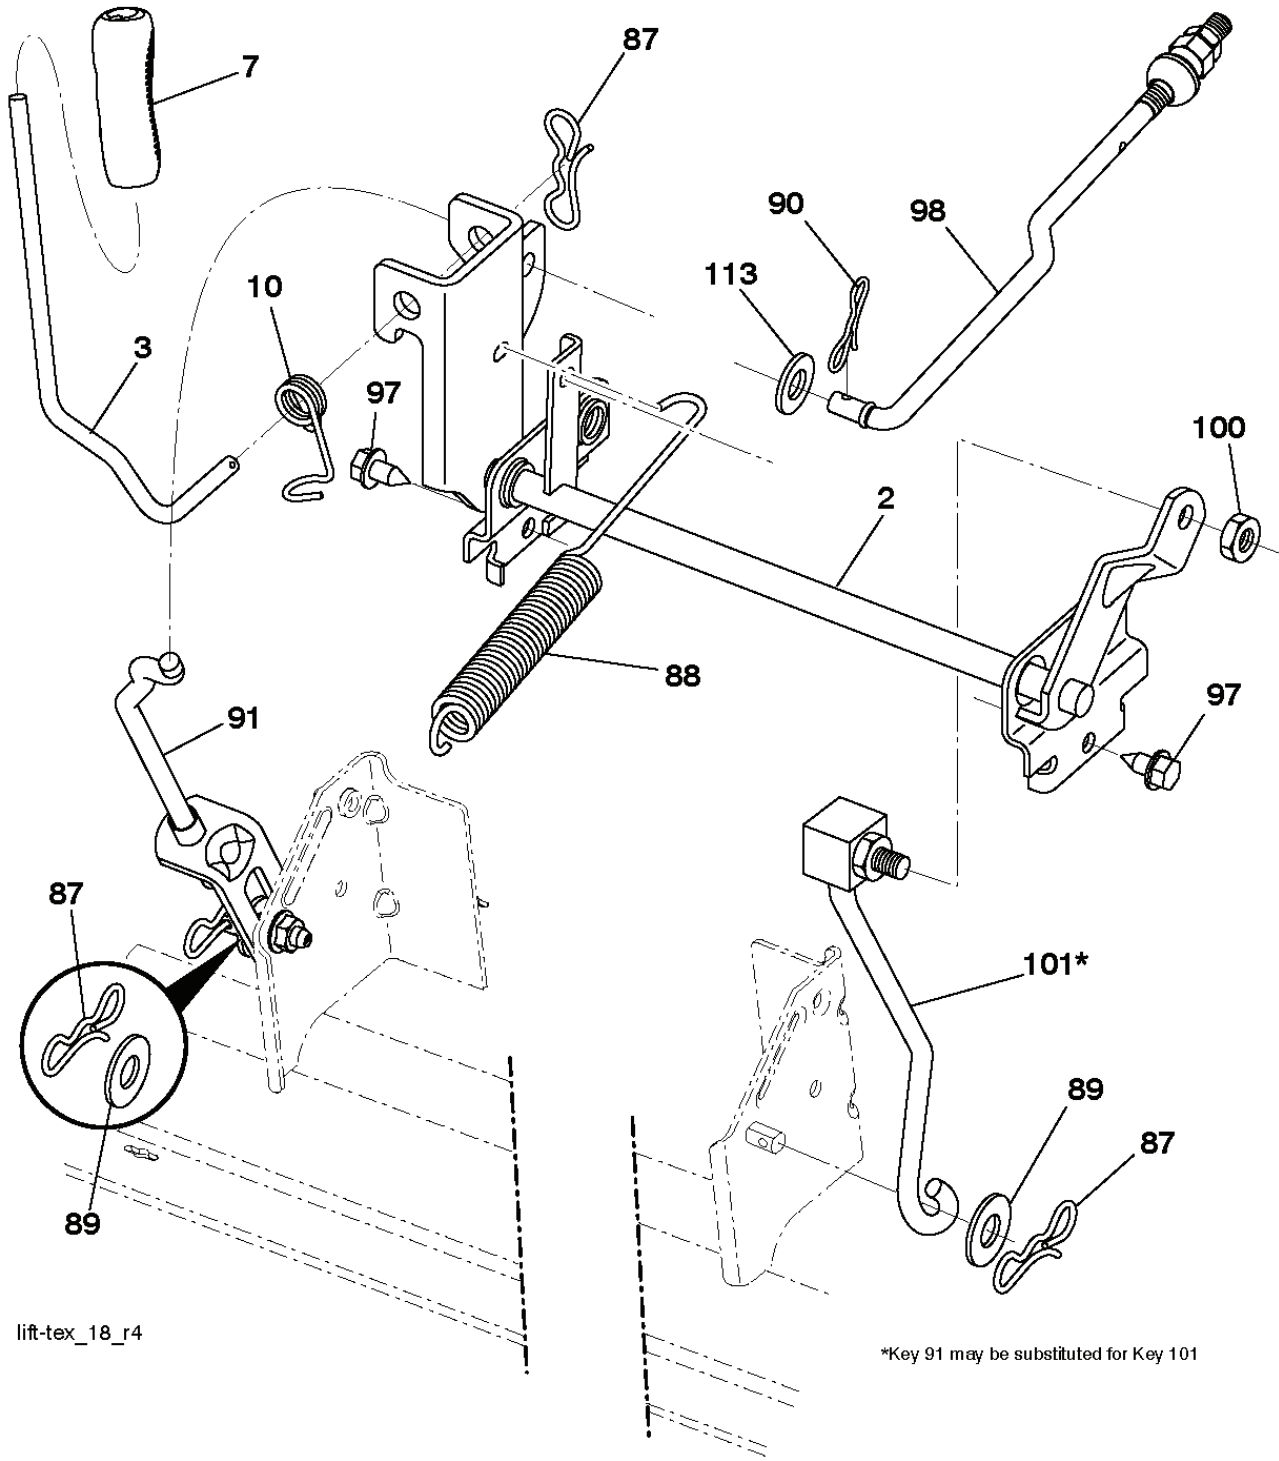

lift-tex_18_r4

*Key 91 may be substituted for Key 101

REF.	PART NO.	DESCRIPTION	REMARK	QTY.	KIT
2	532422027	SHAFT		1	
3	532195231	LEVER		1	
7	580962301	GRIP		1	
10	532196314	SPRING		1	
87	532194209	SPRING		1	
88	532410710	SPRING		1	
89	819191912	WASHER		1	
90	532194208	PIN		1	
91	532195181	LINK		1	
97	817000612	SCREW		1	
98	532195264	LINK		1	
100	873930600	NUT		1	
101	532407003	LINK		1	
113	819171912	WASHER		1