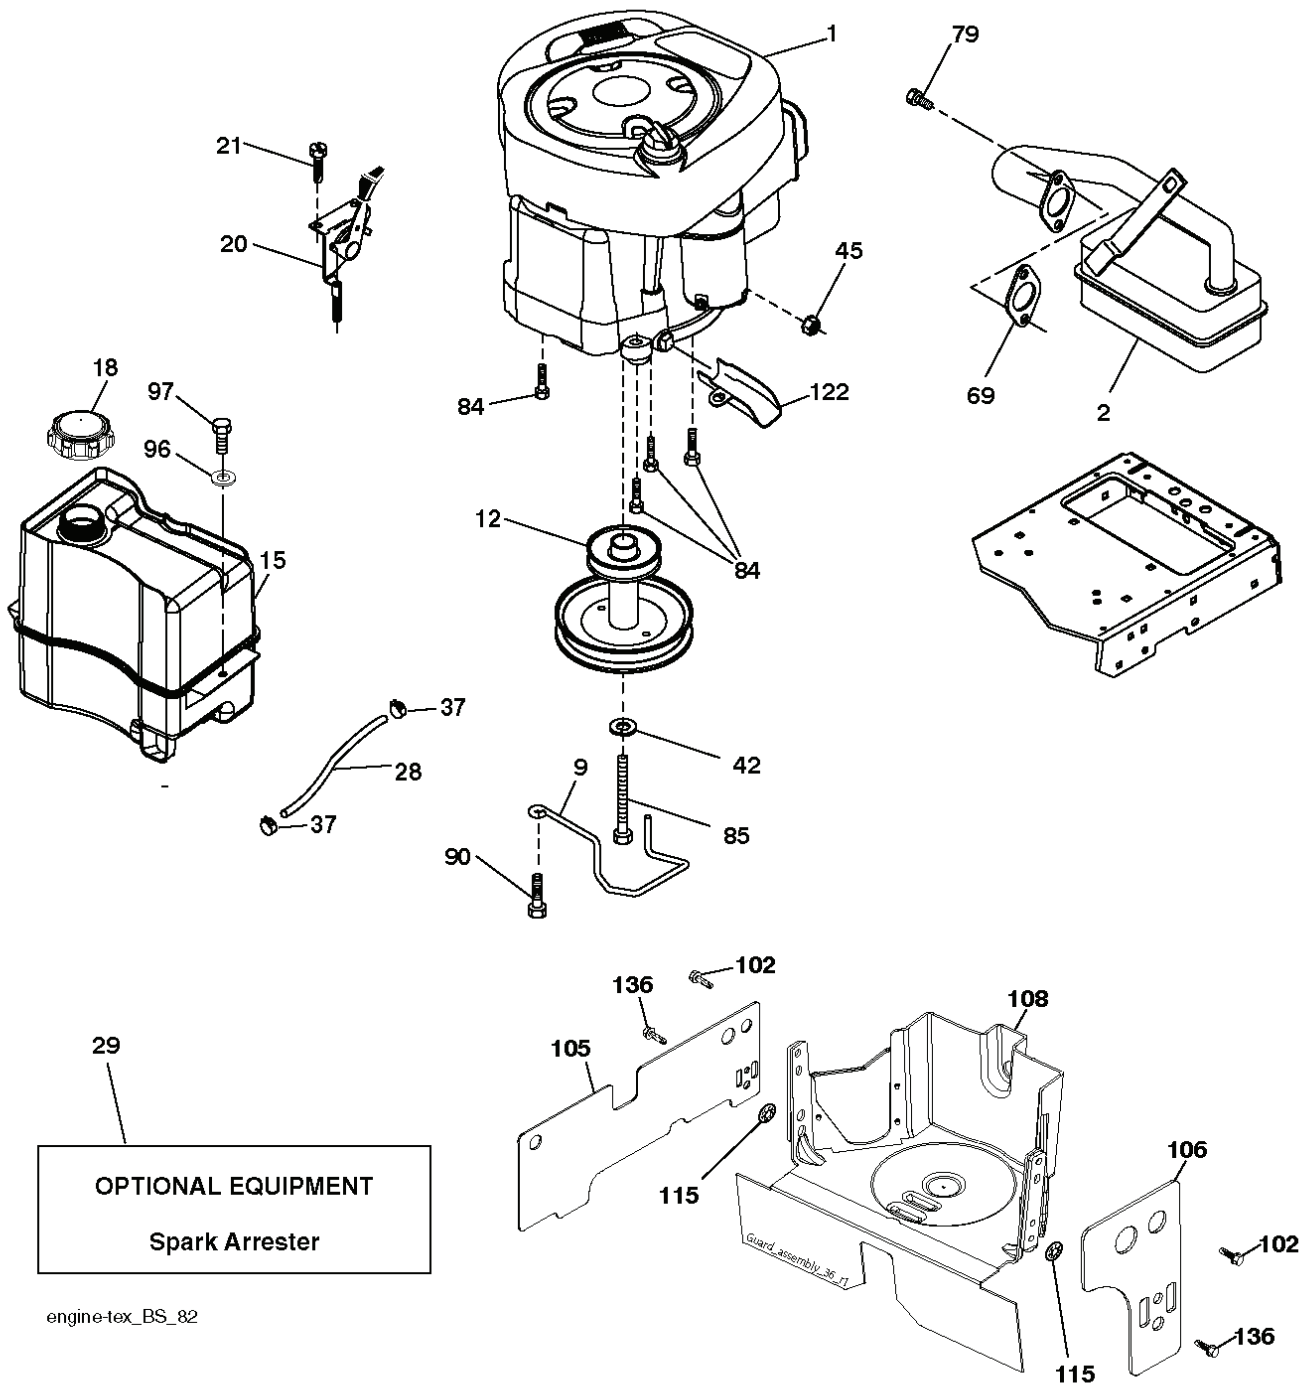

IGNITION SWITCH

POSITION	CIRCUIT	"MAKE"
OFF	M+G+A1	
RUN/OVERRIDE	B+A1	
RUN	B+A1	L+A2
START	B + S + A1	

CHASSIS HARNESS CONNECTOR (MATING SIDE)

DASH HARNESS CONNECTOR (MATING SIDE)

WIRING INSULATED CLIPS
 NOTE: IF WIRING INSULATED CLIPS WERE REMOVED FOR SERVICING OF UNIT, THEY SHOULD BE RE-INSTALLED TO PROPERLY SECURE YOUR WIRING.

●
 NON-REMOVABLE CONNECTIONS

○
 REMOVABLE CONNECTIONS

steering-tex_HUSQSR_65

REF.	PART NO.	DESCRIPTION	REMARK	QTY.	KIT
1	532439740	STEERING WHEEL		1	
2	532418168	AXLE		1	
4	532416845	SPINDLE		1	
5	532416846	SPINDLE		1	
6	532124931	WASHER		1	
7	532121748	WASHER		1	
8	812000029	RETAINER RING		1	
9	532121232	HUB CAP		1	
13	532121749	WASHER		1	
14	810040600	WASHER		1	
15	873540600	NUT		1	
16	585869202	SHAFT		1	
19	532194729	PLATE		1	
20	532441425	COVER		1	
21	532186737	ADAPTER		1	
22	585029802	BEARING		1	
26	532439743	HUB CAP		1	
27	819211616	WASHER		1	
28	817000612	SCREW		1	
33	810040500	WASHER		1	
35	532194732	PLATE		1	
45	819113812	WASHER		1	
53	532188967	WASHER		1	
57	532407465	BRACKET		1	
58	532194747	BOLT		1	
59	532194748	WASHER		1	
60	873971000	NUT		1	
61	532194740	LINK		1	
62	532194741	LINK		1	
63	817000512	SCREW		1	
64	532199849	SPRING RETAINER		1	
66	871020748	BOLT		1	
67	532194737	BUSHING		1	
68	873900700	NUT		1	
69	532199162	WASHER		1	
70	532417065	BRACKET		1	
71	532190752	SHAFT		1	
72	532428982	BOLT		1	
74	532124937	BEARING COL. STRG.		1	
75	580683701	PINION		1	
76	580683601	SCREW		1	
119	532170165	BOLT		1	
122	532444962	CAP		1	

wheel_art_1-tex

REF.	PART NO.	DESCRIPTION	REMARK	QTY.	KIT
1	532059192	CAP VALVE		1	
2	532065139	NIPPLE		1	
3	532425261	RIM	Front 6"	1	
4	532421652	TUBE	Front (Service Item Only)	1	
5	532123410	TIRE	Front 13 x 5.0-6	1	
6	532124957	FITTING	(Front Wheel Only)	1	
7	532124959	BEARING	(Front Wheel Only)	1	
8	532175039	HUB CAP		1	
9	532106230	TIRE	Rear 16 x 6-5	1	
10	532007154	HOSE	Rear (Service Item Only)	1	
11	532425262	RIM	Rear 8"	1	
--	532144334	SEALING FOAM		1	