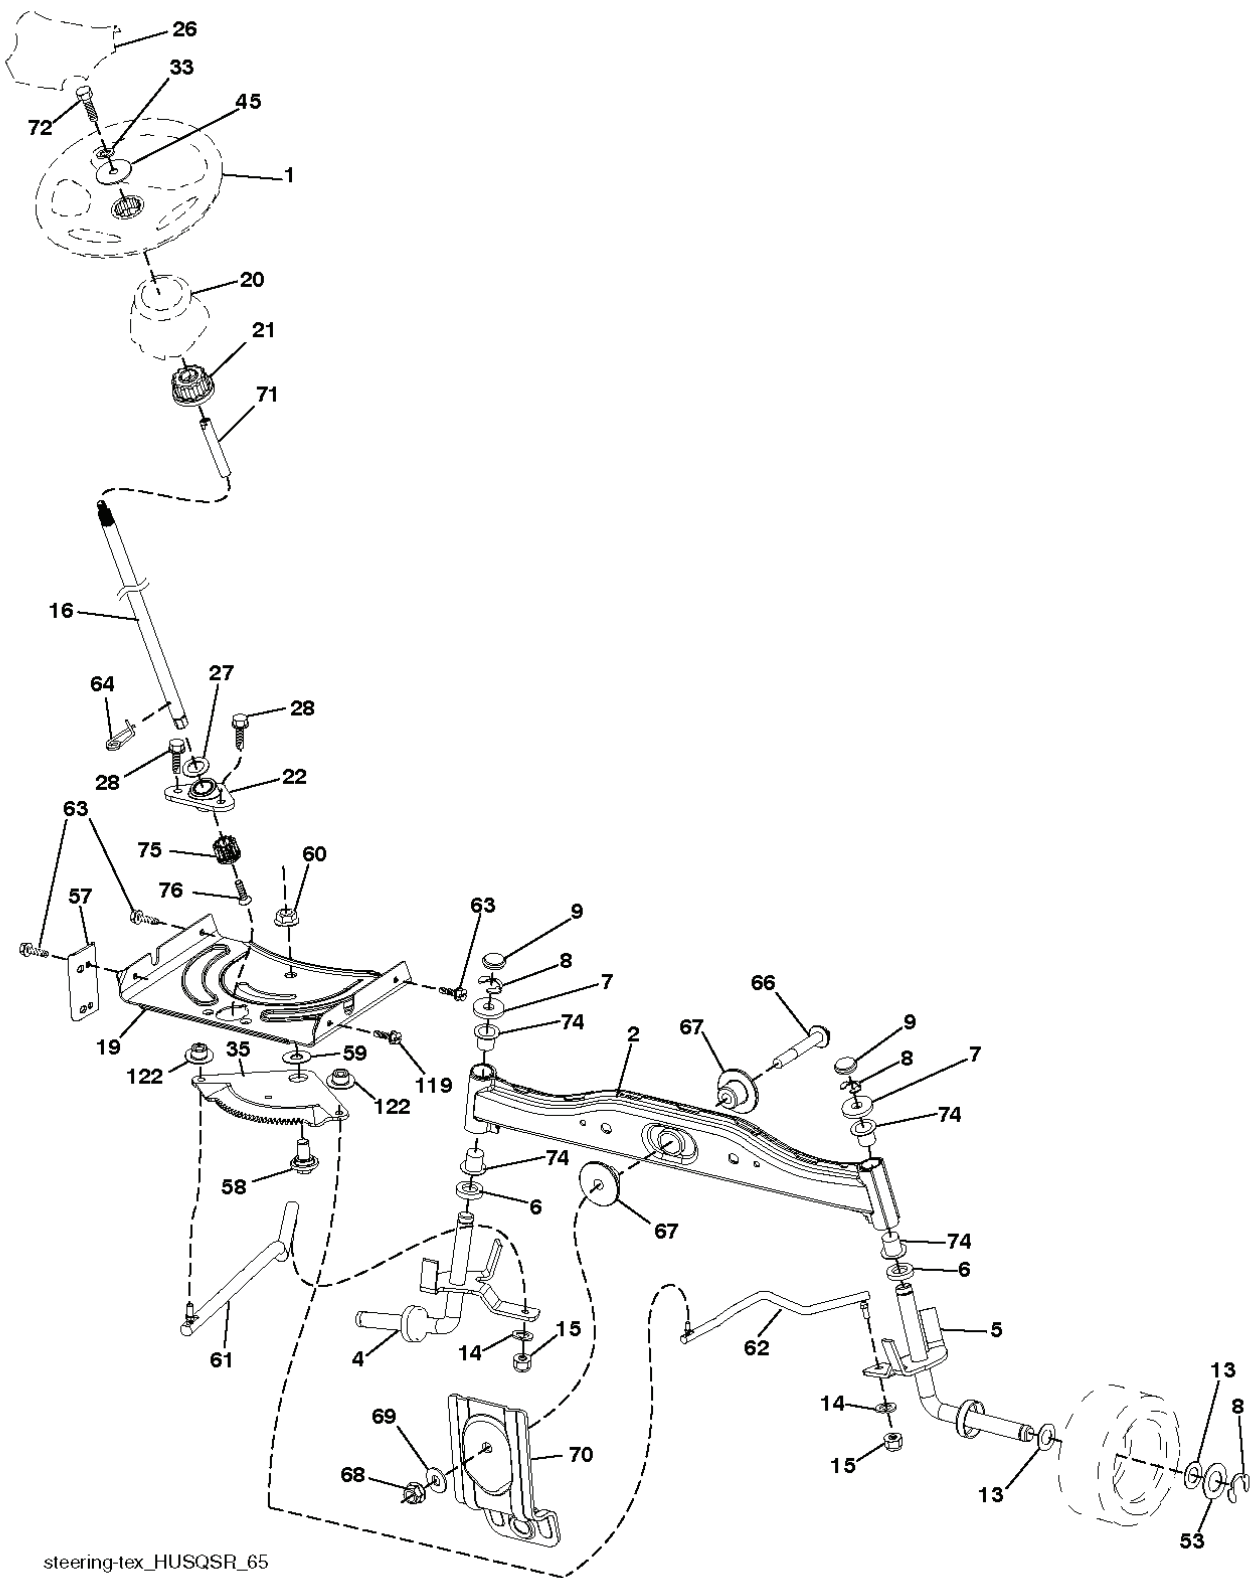

steering-tex_HUSQSR_65

REF.	PART NO.	DESCRIPTION	REMARK	QTY.	KIT
1	532439740	STEERING WHEEL		1	
2	532418168	AXLE		1	
4	532416845	SPINDLE		1	
5	532416846	SPINDLE		1	
6	532124931	WASHER		1	
7	532121748	WASHER		1	
8	812000029	RETAINER RING		1	
9	532121232	HUB CAP		1	
13	532121749	WASHER		1	
14	810040600	WASHER		1	
15	873540600	NUT		1	
16	585869202	SHAFT		1	
19	532194729	PLATE		1	
20	532441425	COVER		1	
21	532186737	ADAPTER		1	
22	585029802	BEARING		1	
26	532439743	HUB CAP		1	
27	819211616	WASHER		1	
28	817000612	SCREW		1	
33	810040500	WASHER		1	
35	532194732	PLATE		1	
45	819113812	WASHER		1	
53	532188967	WASHER		1	
57	532407465	BRACKET		1	
58	532194747	BOLT		1	
59	532194748	WASHER		1	
60	873971000	NUT		1	
61	532194740	LINK		1	
62	532194741	LINK		1	
63	817000512	SCREW		1	
64	532199849	SPRING RETAINER		1	
66	871020748	BOLT		1	
67	532194737	BUSHING		1	
68	873900700	NUT		1	
69	532199162	WASHER		1	
70	532417065	BRACKET		1	
71	532190752	SHAFT		1	
72	532428982	BOLT		1	
74	532124937	BEARING COL. STRG.		1	
75	580683701	PINION		1	
76	580683601	SCREW		1	
119	532170165	BOLT		1	
122	532444962	CAP		1