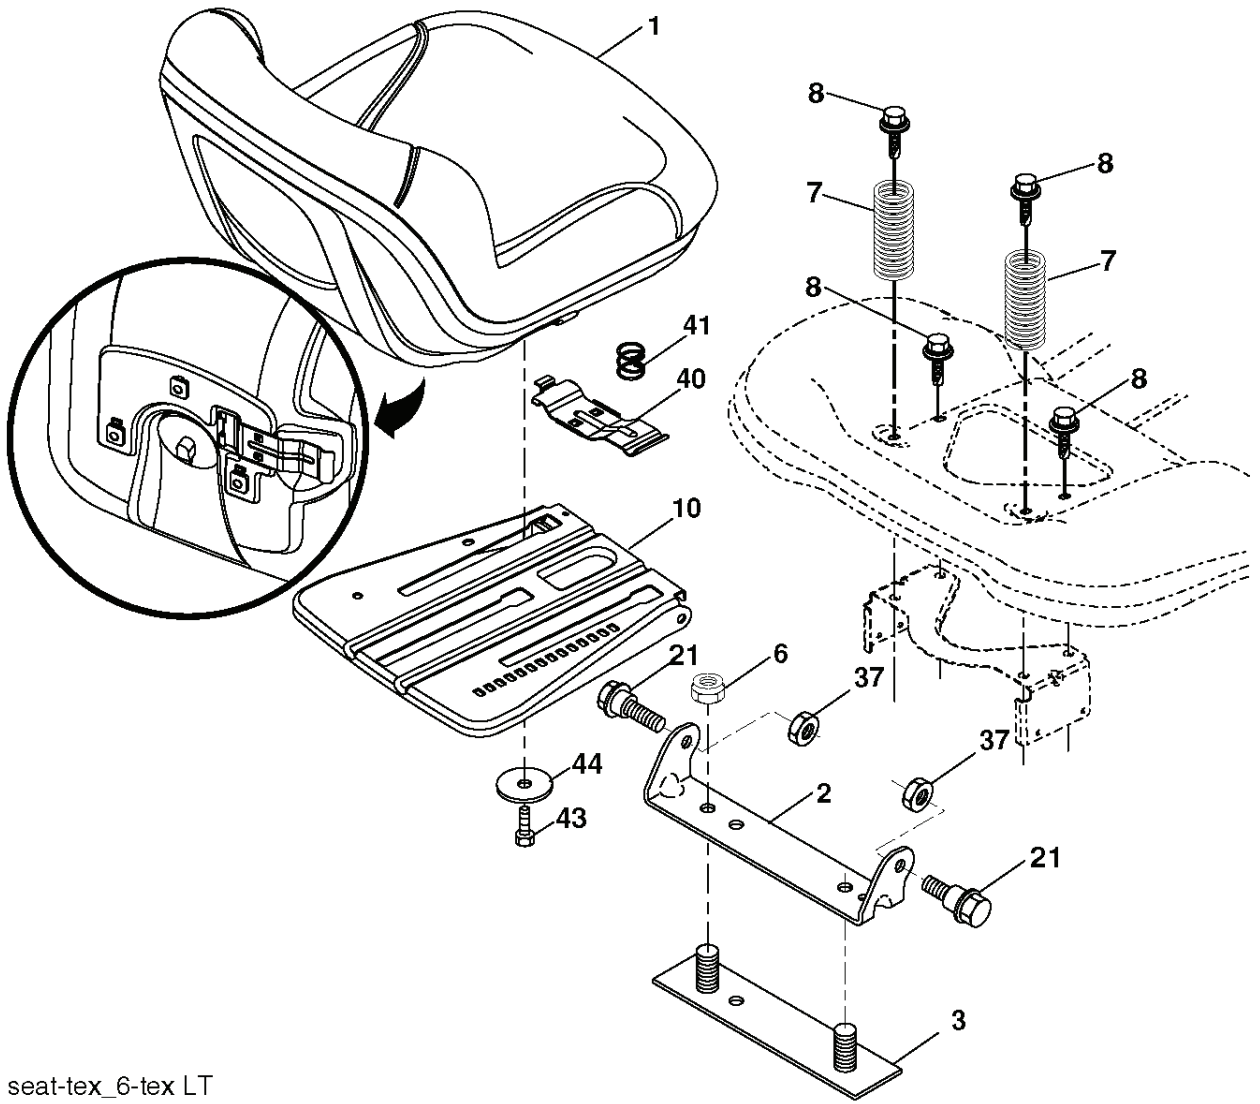

OPTIONAL EQUIPMENT
Spark Arrester

REF.	PART NO.	DESCRIPTION	REMARK	QTY.	KIT
1	000000000	W/O DESCRIPTION	BRIGGS & STRATTON - 21R707-0005-B1 (585403601)	1	
2	532179758	MUFFLER		1	
9	584911601	KEEPER		1	
12	532140186	PULLEY		1	
15	581289901	TANK		1	
18	532430220	FUEL CAP		1	
20	532183897	CONTROL		1	
21	532416358	SCREW		1	
28	532137040	HOSE		1	
29	532137180	SPARK ARRESTER KIT		1	
37	532123487	HOSE CLAMP		1	
42	810040700	WASHER		1	
45	873510400	NUT		1	
69	532165291	GASKET		1	
79	532192334	SCREW		1	
84	817060620	SCREW		1	
85	532173937	BOLT		1	
90	817000616	SCREW		1	
96	819091416	WASHER		1	
97	817670412	SCREW		1	
102	817000512	SCREW		1	
105	532420894	SHIELD		1	
106	532430257	SHIELD		1	
108	532431689	COVER		1	
115	532423062	NUT		1	
122	532421922	EXTENSION PIPE		1	
136	532137729	SCREW		1	

lift-tex_18_r4

*Key 91 may be substituted for Key 101

REF.	PART NO.	DESCRIPTION	REMARK	QTY.	KIT
2	532422027	SHAFT		1	
3	532195231	LEVER		1	
7	580962301	GRIP		1	
10	532196314	SPRING		1	
87	532194209	SPRING		1	
88	532410710	SPRING		1	
89	819191912	WASHER		1	
90	532194208	PIN		1	
91	532195181	LINK		1	
97	817000612	SCREW		1	
98	532195264	LINK		1	
100	873930600	NUT		1	
101	532407003	LINK		1	
113	819171912	WASHER		1	