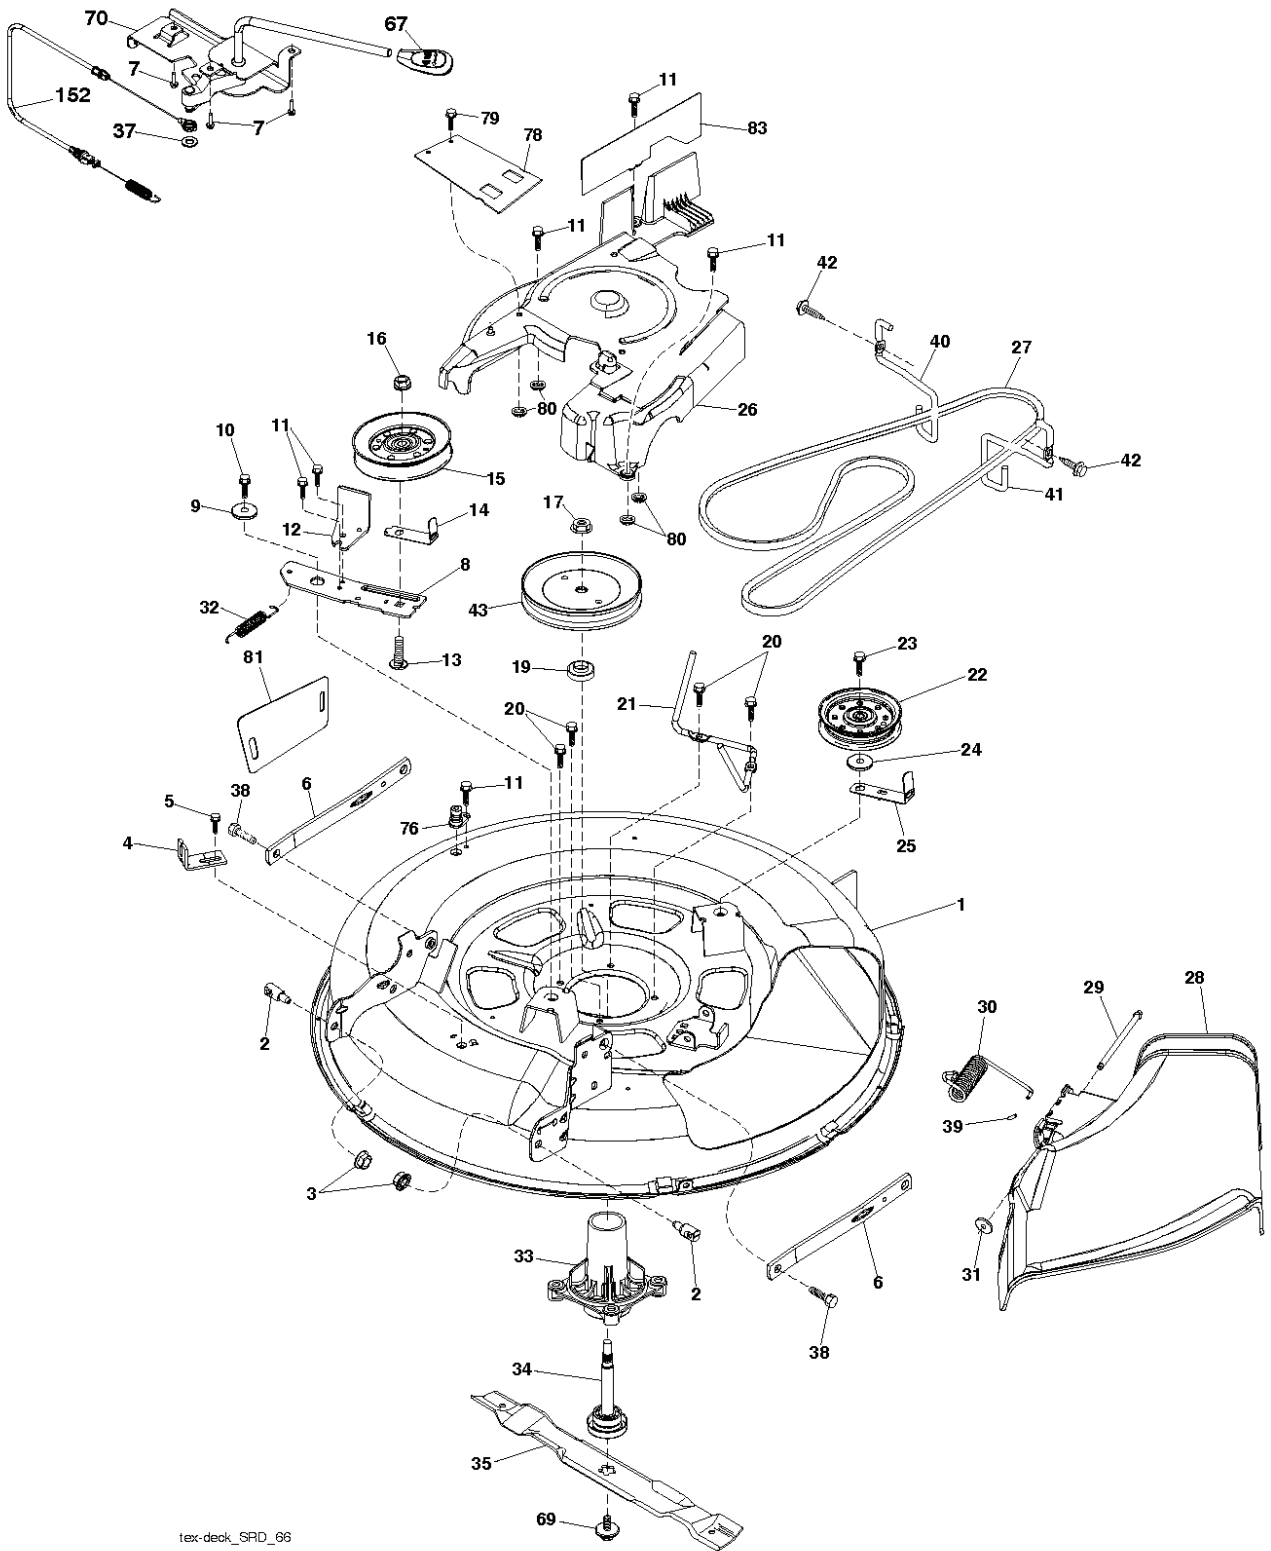

REF.	PART NO.	DESCRIPTION	REMARK	QTY.	KIT
1	532442048	CUTTING DECK		1	
2	532195161	STUD		1	
3	873900500	NUT		1	
4	532417645	BRACKET		1	
5	817000510	BOLT		1	
6	532418863	ARM		1	
7	532416358	SCREW		1	
8	532420252	ARM		1	
9	532199092	SPACER		1	
10	817000616	SCREW		1	
11	532137729	SCREW		1	
12	532199470	ARM		1	
13	872110612	BOLT		1	
14	532156085	BELT GUIDE		1	
15	532146763	PULLEY		1	
16	873900600	NUT		1	
17	532400234	NUT		1	
19	585323901	BEARING		1	
20	532173984	SCREW		1	
21	532416910	BELT GUARD		1	
22	532175820	PULLEY		1	
23	817490628	SCREW		1	
24	819132012	WASHER		1	
25	532420253	BELT GUARD		1	
26	532420255	COVER		1	
27	532419271	BELT		1	
28	532417344	DEFLECTOR		1	
29	532420895	HINGE PIN		1	
30	532197026	TORSION SPRING		1	
31	532110452	NUT		1	
32	532401872	SPRING		1	
33	532187281	BEARING HOUSING		1	
34	587256501	SHAFT		1	
35	532419273	RIDE ON BLADE		1	
37	819131316	WASHER		1	
38	532196539	BOLT		1	
39	532105304	HUB CAP		1	
40	532419270	BELT GUARD		1	
41	532419265	BELT GUARD		1	
42	817000612	SCREW		1	
43	532416877	PULLEY		1	
67	532403012	HANDLE		1	
69	584309301	SCREW		1	
70	532401246	CLUTCH		1	
76	532415598	HOSE COUPLING		1	
78	532422566	GUARD		1	
79	532142432	SCREW		1	
80	532423062	NUT		1	
81	532425367	SHIELD		1	
83	532430315	GUARD		1	
152	532435111	CABLE		1	
--	587253301	MANDREL	Mandrel Assembly (Includes Housing, Shaft Assembly, And Bearing Only - Pulley/ Nut/Washer And Blade Bolt/ Washers Not Included)	1	
--	532438198	CUTTING DECK KIT		1