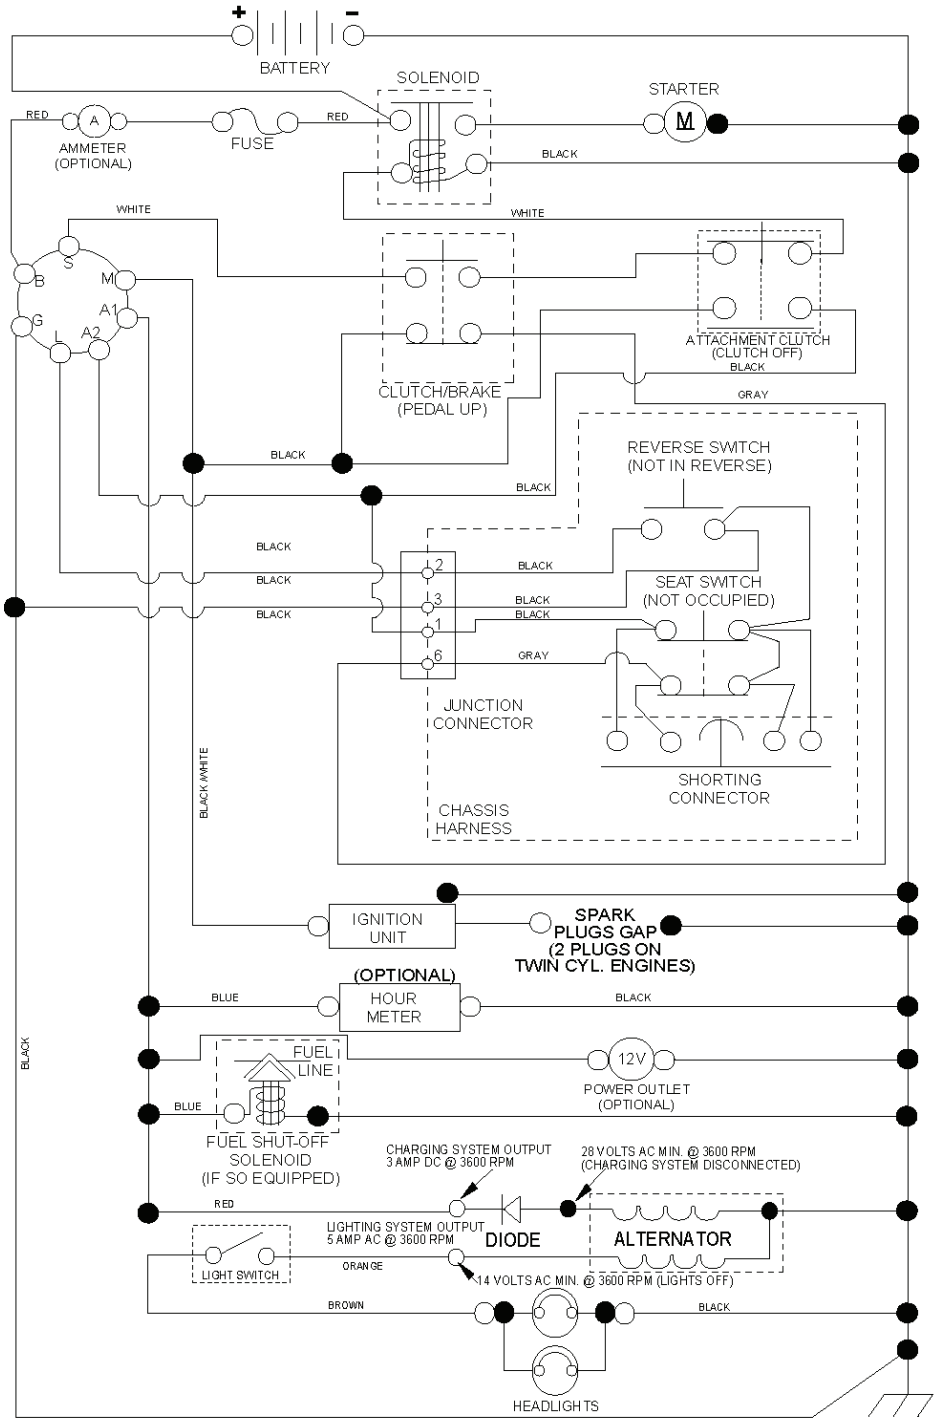

NOTE
YOUR TRACTOR IS EQUIPPED WITH A SPECIAL ALTERNATOR SYSTEM. THE LIGHTS ARE NOT CONNECTED TO THE BATTERY, BUT HAVE THEIR OWN ELECTRICAL SOURCE. BECAUSE OF THIS, THE BRIGHTNESS OF THE LIGHTS WILL CHANGE WITH ENGINE SPEED. AT IDLE THE LIGHTS WILL DIM. AS THE ENGINE IS SPEEDED UP, THE LIGHTS WILL BECOME THEIR BRIGHTEST.