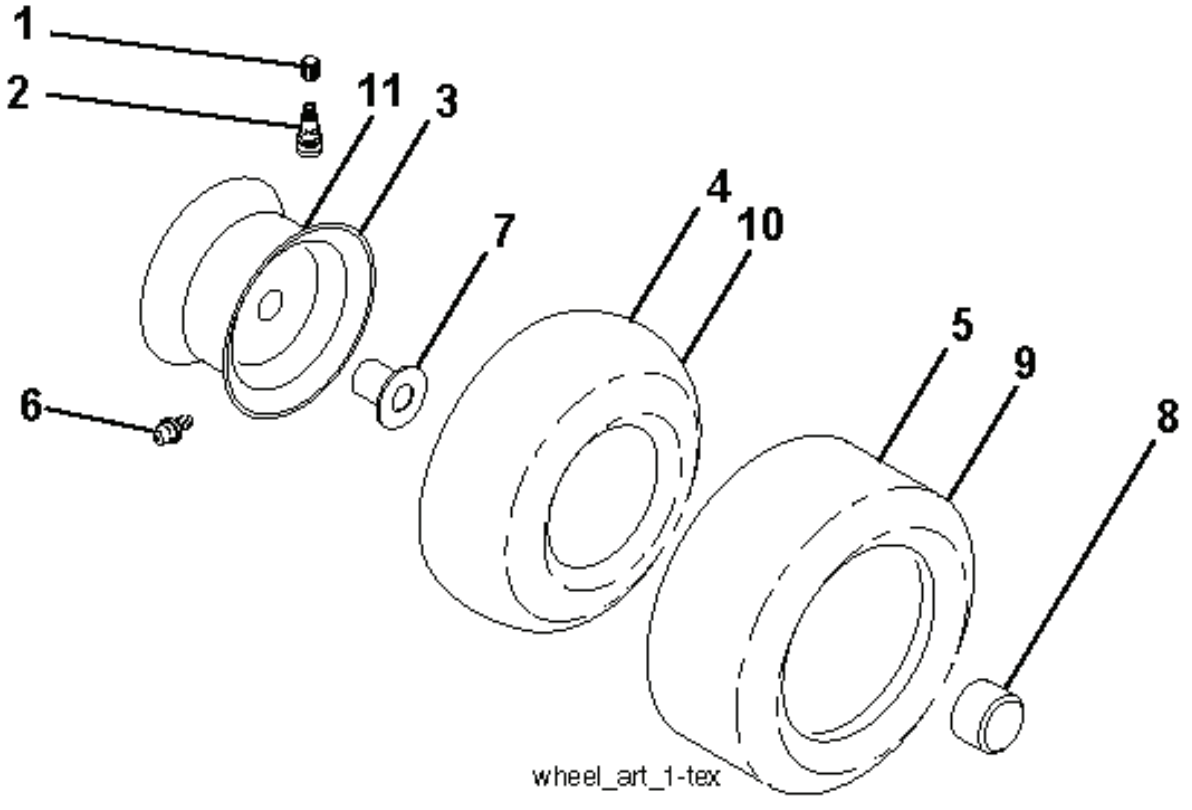

REF.	PART NO.	DESCRIPTION	REMARK	QTY.	KIT
1	581579701	DECAL		1	
2	581627301	DECAL		1	
3	581724101	DECAL		1	
4	532437839	DECAL		1	
5	581579801	DECAL		1	
6	581724001	DECAL		1	
7	581579601	DECAL		1	
8	532437410	DECAL		1	
9	532145005	DECAL		1	
10	581578101	DECAL		1	
11	581579301	DECAL		1	
12	581580004	DECAL		1	
13	581578001	DECAL		1	
14	584904601	DECAL		1	
15	532443240	DECAL		1	
--	581724601	DECAL		1	
--	532439681	PLATE		1	
--	532439966	PAD		1	

IGNITION SWITCH

POSITION	CIRCUIT	"MAKE"
OFF	M+G+A1	
RUN/OVERRIDE	B+A1	
RUN	B+A1	L+A2
START	B + S + A1	

CHASSIS HARNESS CONNECTOR (MATING SIDE)

DASH HARNESS CONNECTOR (MATING SIDE)

WIRING INSULATED CLIPS
 NOTE: IF WIRING INSULATED CLIPS WERE REMOVED FOR SERVICING OF UNIT, THEY SHOULD BE RE-INSTALLED TO PROPERLY SECURE YOUR WIRING.

wheel_art_1-tex

REF.	PART NO.	DESCRIPTION	REMARK	QTY.	KIT
1	532059192	CAP VALVE		1	
2	532065139	NIPPLE		1	
3	532425261	RIM	Front 6"	1	
4	532421652	TUBE	Front (Service Item Only)	1	
5	532123410	TIRE	Front 13 x 5.0-6	1	
6	532124957	FITTING	(Front Wheel Only)	1	
7	532124959	BEARING	(Front Wheel Only)	1	
8	532175039	HUB CAP		1	
9	532106230	TIRE	Rear 16 x 6-5	1	
10	532007154	HOSE	Rear (Service Item Only)	1	
11	532425262	RIM	Rear 8"	1	
--	532144334	SEALING FOAM		1	