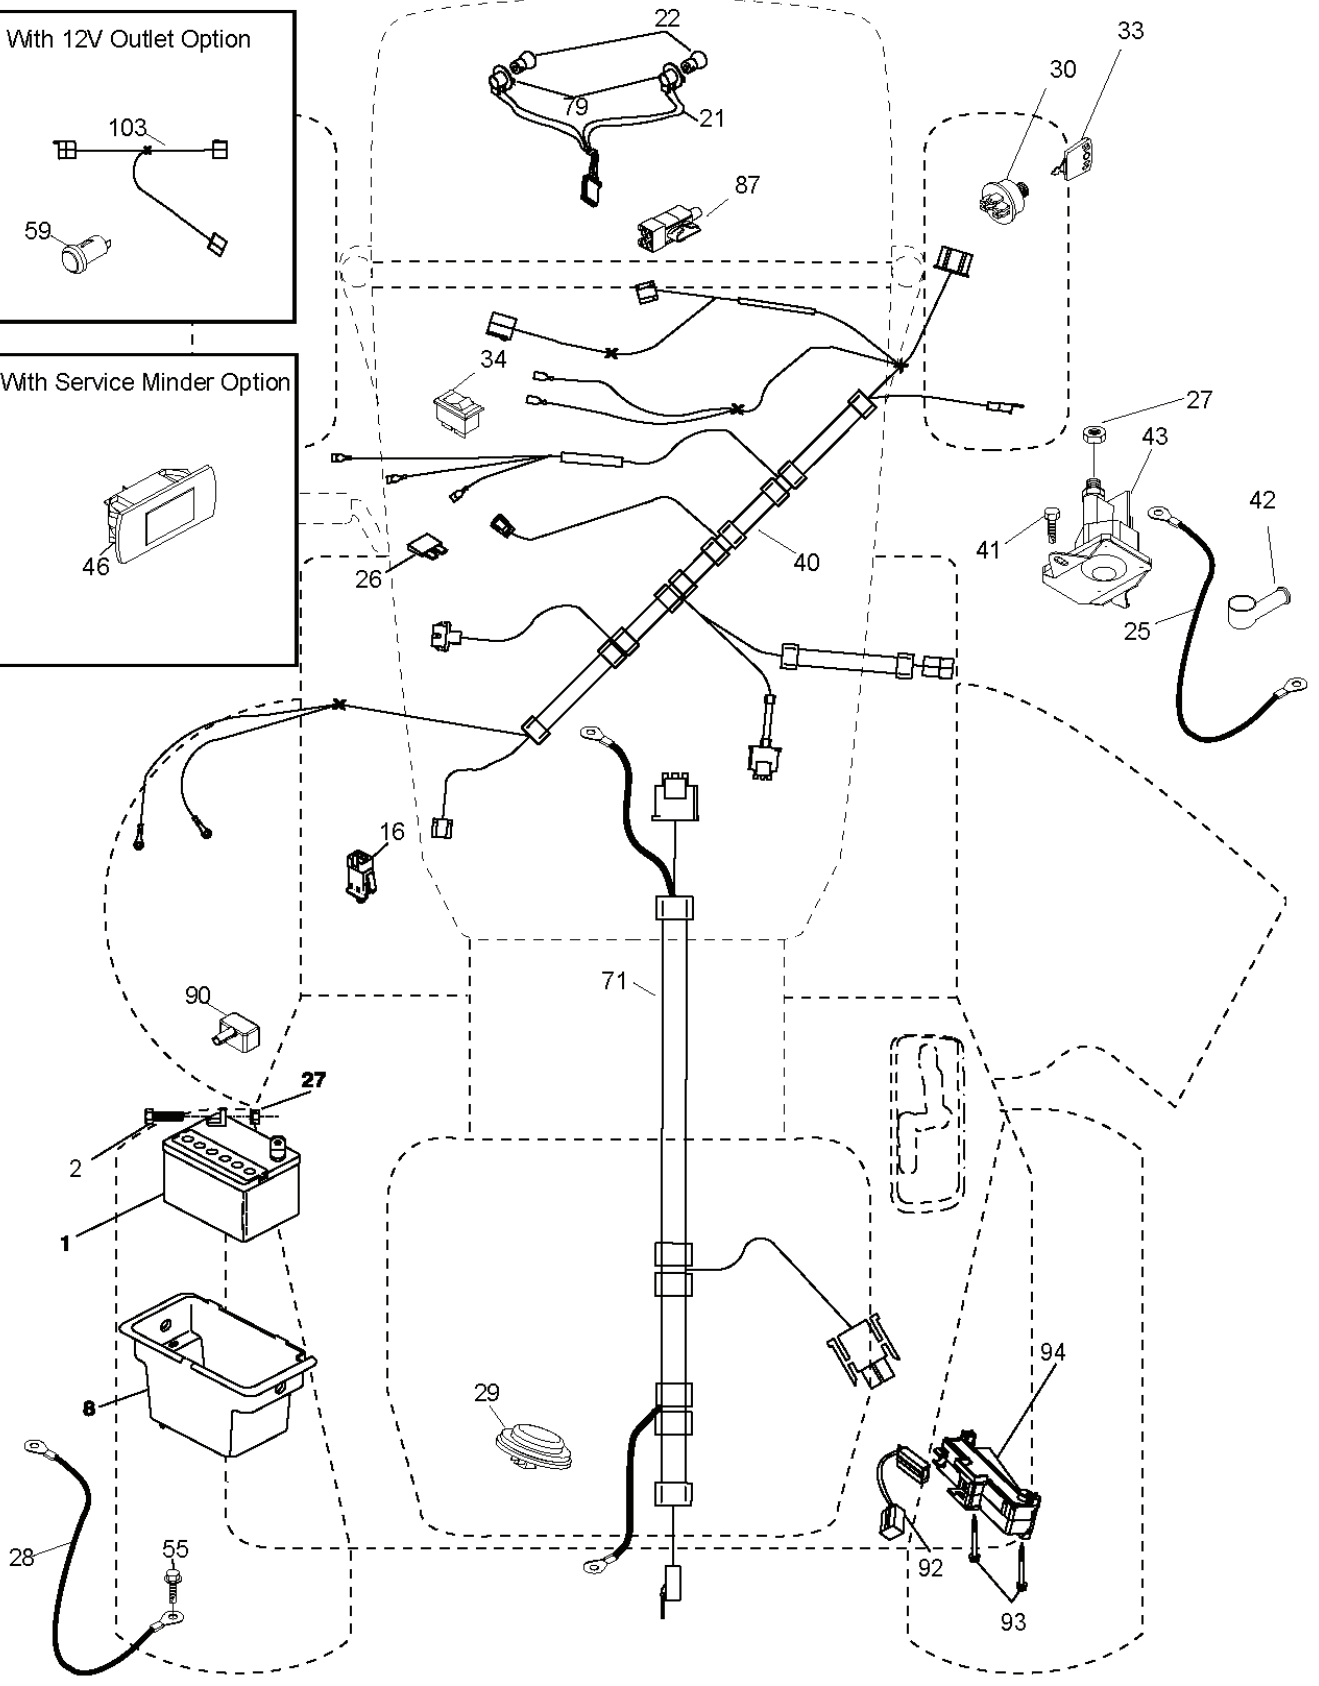

# **SPARE PARTS LIST**

T02S

REF.	PART NO.	DESCRIPTION	REMARK	QTY.	KIT
1	532163465	BATTERY		1	
2	874760412	BOLT		1	
8	532193228	BOX		1	
16	532176138	MICRO SWITCH		1	
21	532400252	HARNESS		1	
22	532004152	BULB		1	
25	532412894	CABLE.STARTER.GGA.BL/R*SUBS/2*		1	
26	532175158	FUSE		1	
27	873510400	NUT		1	
28	532198885	CABLE		1	
29	532401545	SWITCH		1	
30	532193350	IGNITION MODULE		1	
33	532411935	KEY		1	
34	532110712	SWITCH		1	
40	532401098	CABLE		1	
41	817720408	SCREW		1	
42	532131563	COVER		1	
43	532192507	SOLENOID		1	
55	817060512	SCREW		1	
71	532400449	CABLE		1	
79	532175242	HOLDER		1	
87	532197802	SWITCH		1	
90	532400725	COVER		1	
92	532196615	CABLE ASSY		1	
93	532192540	SCREW		1	
94	532191834	MODULE.REVERSE.ROS		1	

**SPARK ARRESTER KIT**

engine-tex\_kohl\_23\_r1

REF.	PART NO.	DESCRIPTION	REMARK	QTY.	KIT
1	000000000	W/O DESCRIPTION	Engine Kohler Model No. SV470-212	1	
2	532188655	MUFFLER		1	
9	532194319	BELT GUIDE		1	
12	532401985	PULLEY		1	
15	532407545	FUEL TANK		1	
18	532425162	LID		1	
20	532183897	CONTROL		1	
21	532416358	SCREW		1	
28	532137040	HOSE		1	
29	532137180	SPARK ARRESTER KIT		1	
37	532123487	HOSE CLAMP		1	
42	810040700	WASHER		1	
45	873510400	NUT		1	
69	532185909	GASKET		1	
79	532192334	SCREW		1	
83	532171877	BOLT		1	
85	532173937	BOLT		1	
90	817000616	SCREW		1	
92	817120616	SCREW		1	
94	532188654	TUBE EXHAUST		1	
96	819091416	WASHER		1	
97	817670412	SCREW		1	
122	532421922	EXTENSION PIPE		1	

---

REF.	PART NO.	DESCRIPTION	REMARK	QTY.	KIT
1	532400389	LABEL		1	
2	532429196	DECAL		1	
3	532196841	DECAL		1	
4	532408596	LABEL		1	
5	532159736	DECAL		1	
6	532180432	DECAL		1	
7	532182166	DECAL		1	
8	532408771	LABEL		1	
9	532145005	DECAL		1	
10	532140837	DECAL		1	
11	532196357	DECALC."DANGER DEFLECTEUR"		1	
12	532194302	DECALC.SCHEMA MONTAGE		1	
13	532159737	DECAL		1	
--	532410805	PAD		1	
--	532411056	PAD		1	
--	532162598	DECAL		1	