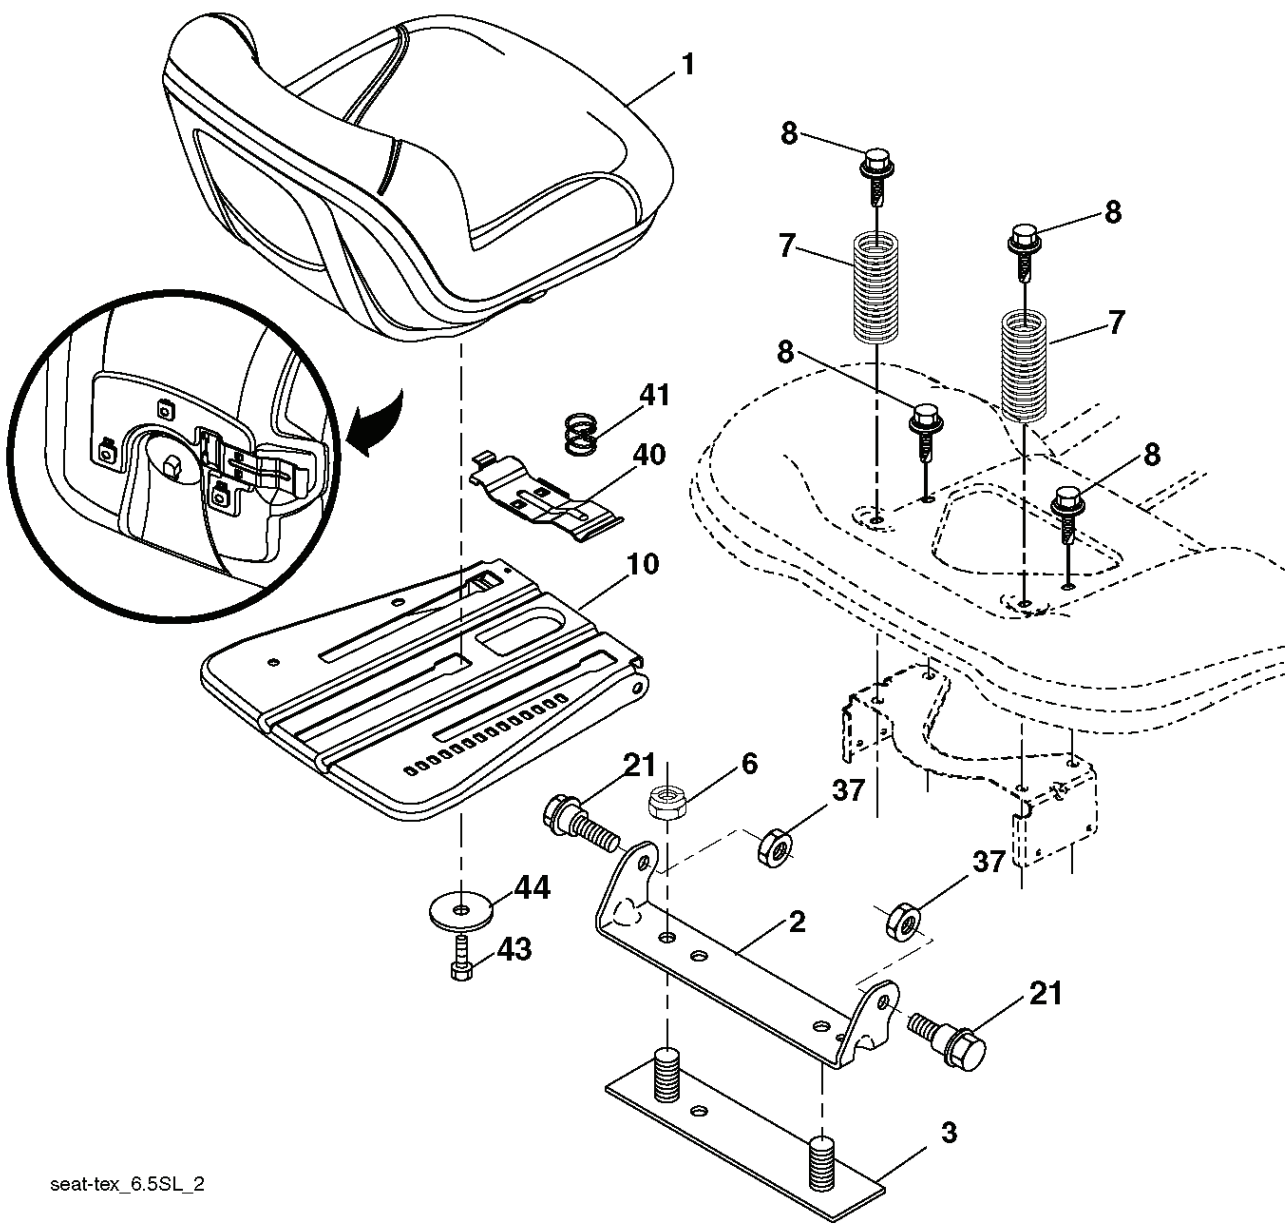

IGNITION SWITCH

POSITION	CIRCUIT	"MAKE"
OFF	M+G+A1	
RUN/OVERRIDE	B+A1	
RUN	B+A1	L+A2
START	B + S + A1	

03107

CHASSIS HARNESS CONNECTOR (MATING SIDE)

DASH HARNESS CONNECTOR (MATING SIDE)

WIRING INSULATED CLIPS  
NOTE: IF WIRING INSULATED CLIPS WERE REMOVED FOR SERVICING OF UNIT, THEY SHOULD BE RE-INSTALLED TO PROPERLY SECURE YOUR WIRING.

● NON-REMOVABLE CONNECTIONS

○ REMOVABLE CONNECTIONS

seat-tex\_6.5SL\_2

---

REF.	PART NO.	DESCRIPTION	REMARK	QTY.	KIT
1	532424067	SEAT		1	
2	532180166	BRACKET		1	
3	532140675	STRAP		1	
6	873800600	NUT		1	
7	532124181	SPRING		1	
8	532171877	BOLT		1	
10	532196977	PLATE		1	
21	532171852	BOLT		1	
37	873800500	LOCK NUT		1	
40	532197661	HANDLE		1	
41	532198200	SPRING		1	
43	874760612	BOLT		1	
44	819133812	WASHER		1	