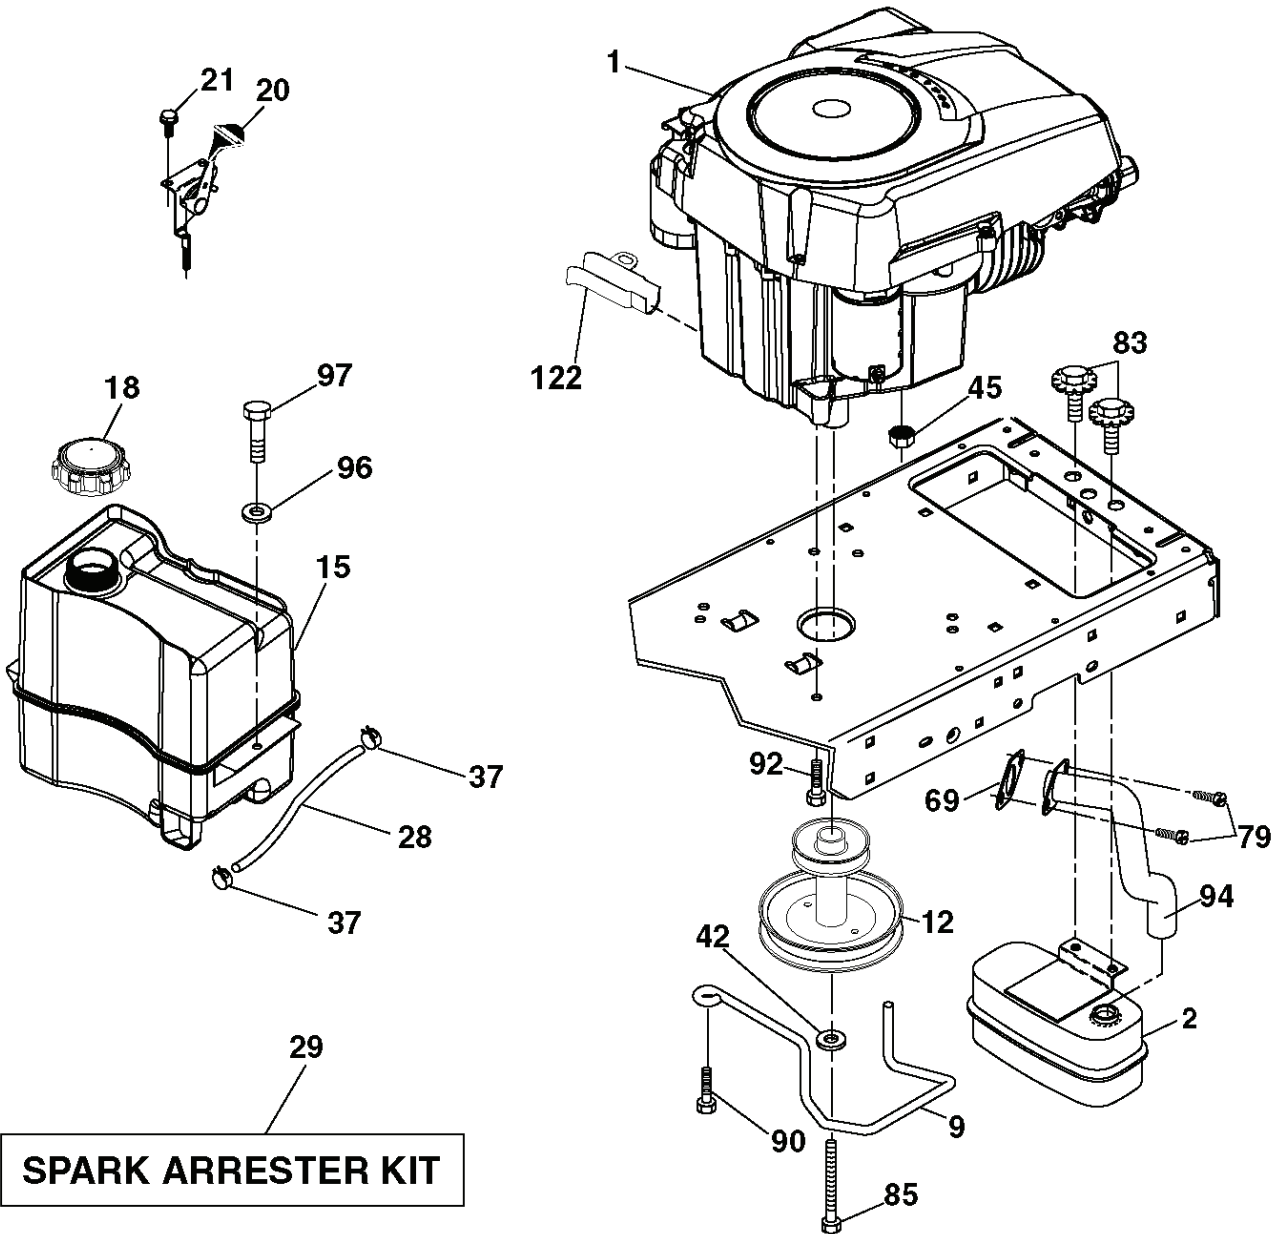

# **SPARE PARTS LIST**

T02S

REF.	PART NO.	DESCRIPTION	REMARK	QTY.	KIT
1	532163465	BATTERY		1	
2	874760412	BOLT		1	
8	532193228	BOX		1	
16	532176138	MICRO SWITCH		1	
21	532400252	HARNESS		1	
22	532004152	BULB		1	
25	532412894	CABLE.STARTER.GGA.BL/R*SUBS/2*		1	
26	532175158	FUSE		1	
27	873510400	NUT		1	
28	532198885	CABLE		1	
29	532401545	SWITCH		1	
30	532193350	IGNITION MODULE		1	
33	532411935	KEY		1	
34	532110712	SWITCH		1	
40	532401098	CABLE		1	
41	817720408	SCREW		1	
42	532131563	COVER		1	
43	532192507	SOLENOID		1	
55	817060512	SCREW		1	
71	532400449	CABLE		1	
79	532175242	HOLDER		1	
87	532197802	SWITCH		1	
90	532400725	COVER		1	
92	532196615	CABLE ASSY		1	
93	532192540	SCREW		1	
94	532191834	MODULE.REVERSE.ROS		1	

**SPARK ARRESTER KIT**

engine-tex\_kohl\_23\_r1

REF.	PART NO.	DESCRIPTION	REMARK	QTY.	KIT
1	000000000	W/O DESCRIPTION	Engine Kohler Model No. SV470-212	1	
2	532188655	MUFFLER		1	
9	532194319	BELT GUIDE		1	
12	532401985	PULLEY		1	
15	532407545	FUEL TANK		1	
18	532425162	LID		1	
20	532183897	CONTROL		1	
21	532416358	SCREW		1	
28	532137040	HOSE		1	
29	532137180	SPARK ARRESTER KIT		1	
37	532123487	HOSE CLAMP		1	
42	810040700	WASHER		1	
45	873510400	NUT		1	
69	532185909	GASKET		1	
79	532192334	SCREW		1	
83	532171877	BOLT		1	
85	532173937	BOLT		1	
90	817000616	SCREW		1	
92	817120616	SCREW		1	
94	532188654	TUBE EXHAUST		1	
96	819091416	WASHER		1	
97	817670412	SCREW		1	
122	532421922	EXTENSION PIPE		1	