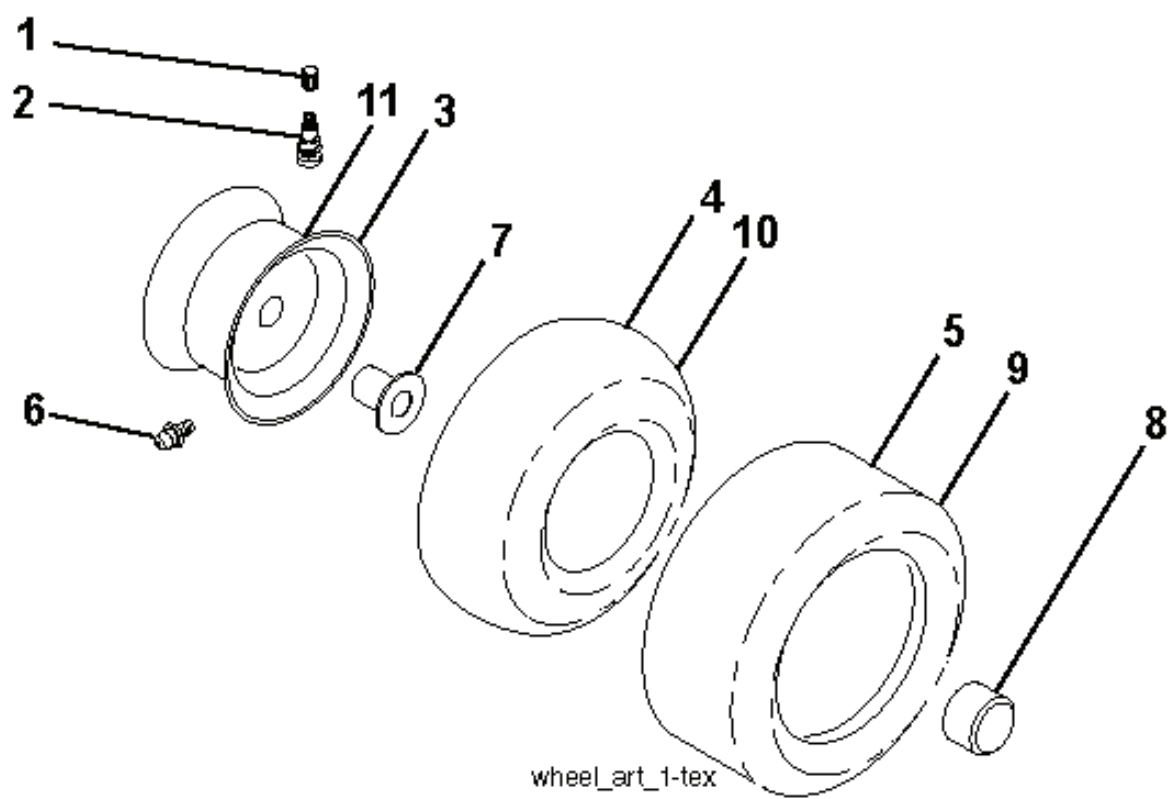

IGNITION SWITCH

POSITION	CIRCUIT	"MAKE"
OFF	M+G+A1	
RUN/OVERRIDE	B+A1	
RUN	B+A1	L+A2
START	B + S + A1	

03107

CHASSIS HARNESS CONNECTOR (MATING SIDE)

DASH HARNESS CONNECTOR (MATING SIDE)

WIRING INSULATED CLIPS  
NOTE: IF WIRING INSULATED CLIPS WERE REMOVED FOR SERVICING OF UNIT, THEY SHOULD BE RE-INSTALLED TO PROPERLY SECURE YOUR WIRING.

● NON-REMOVABLE CONNECTIONS

○ REMOVABLE CONNECTIONS

seat-tex\_6.5SL\_2

---

REF.	PART NO.	DESCRIPTION	REMARK	QTY.	KIT
1	532424067	SEAT		1	
2	532180166	BRACKET		1	
3	532140675	STRAP		1	
6	873800600	NUT		1	
7	532124181	SPRING		1	
8	532171877	BOLT		1	
10	532196977	PLATE		1	
21	532171852	BOLT		1	
37	873800500	LOCK NUT		1	
40	532197661	HANDLE		1	
41	532198200	SPRING		1	
43	874760612	BOLT		1	
44	819133812	WASHER		1	

---

REF.	PART NO.	DESCRIPTION	REMARK	QTY.	KIT
1	532059192	CAP VALVE		1	
2	532065139	NIPPLE		1	
3	532138336	RIM	Front 6"	1	
4	532059904	HOSE	(Service Item Only)	1	
5	532106222	TIRE	Front 15" x 6.0"-6"	1	
6	532124957	FITTING	(Front Wheel Only)	1	
7	532124959	BEARING	(Front Wheel Only)	1	
8	532175039	HUB CAP		1	
9	532420531	TIRE	Rear 18" x 9.5"-8"	1	
10	532124926	HOSE	(Service Item Only)	1	
11	532138337	RIM SPROCKET	Rear 8"	1	
--	532144334	SEALING FOAM		1	