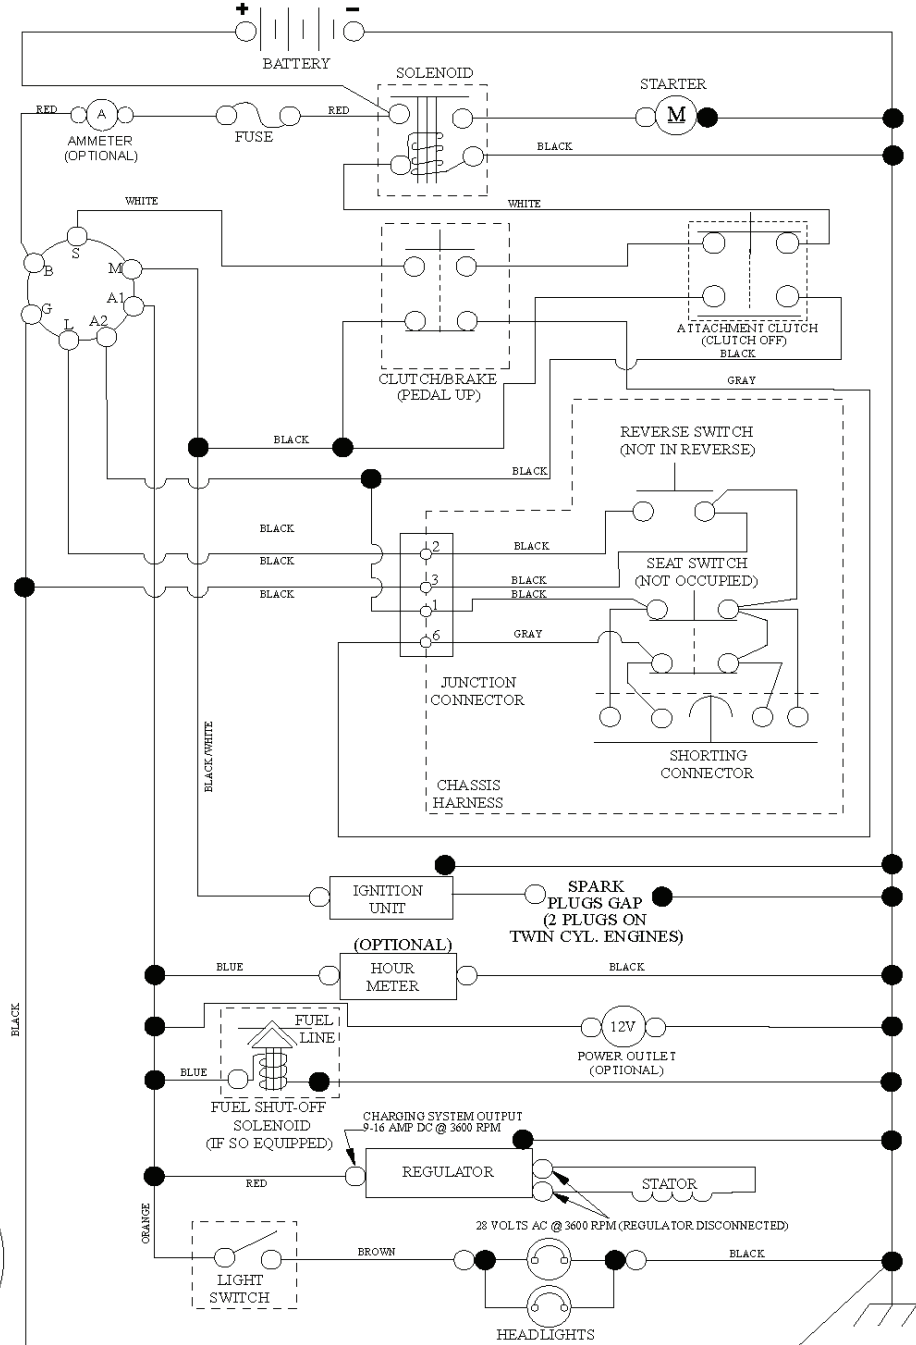

POSITION	CIRCUIT	"MAKE"
OFF	M+G+A1	
RUN/OVERRIDE	B+A1	
RUN	B+A1	L+A2
START	B + S + A1	

03107

WIRING INSULATED CLIPS
NOTE: IF WIRING INSULATED CLIPS WERE REMOVED FOR SERVICING OF UNIT, THEY SHOULD BE RE-INSTALLED TO PROPERLY SECURE YOUR WIRING.

● NON-REMOVABLE CONNECTIONS

○ REMOVABLE CONNECTIONS