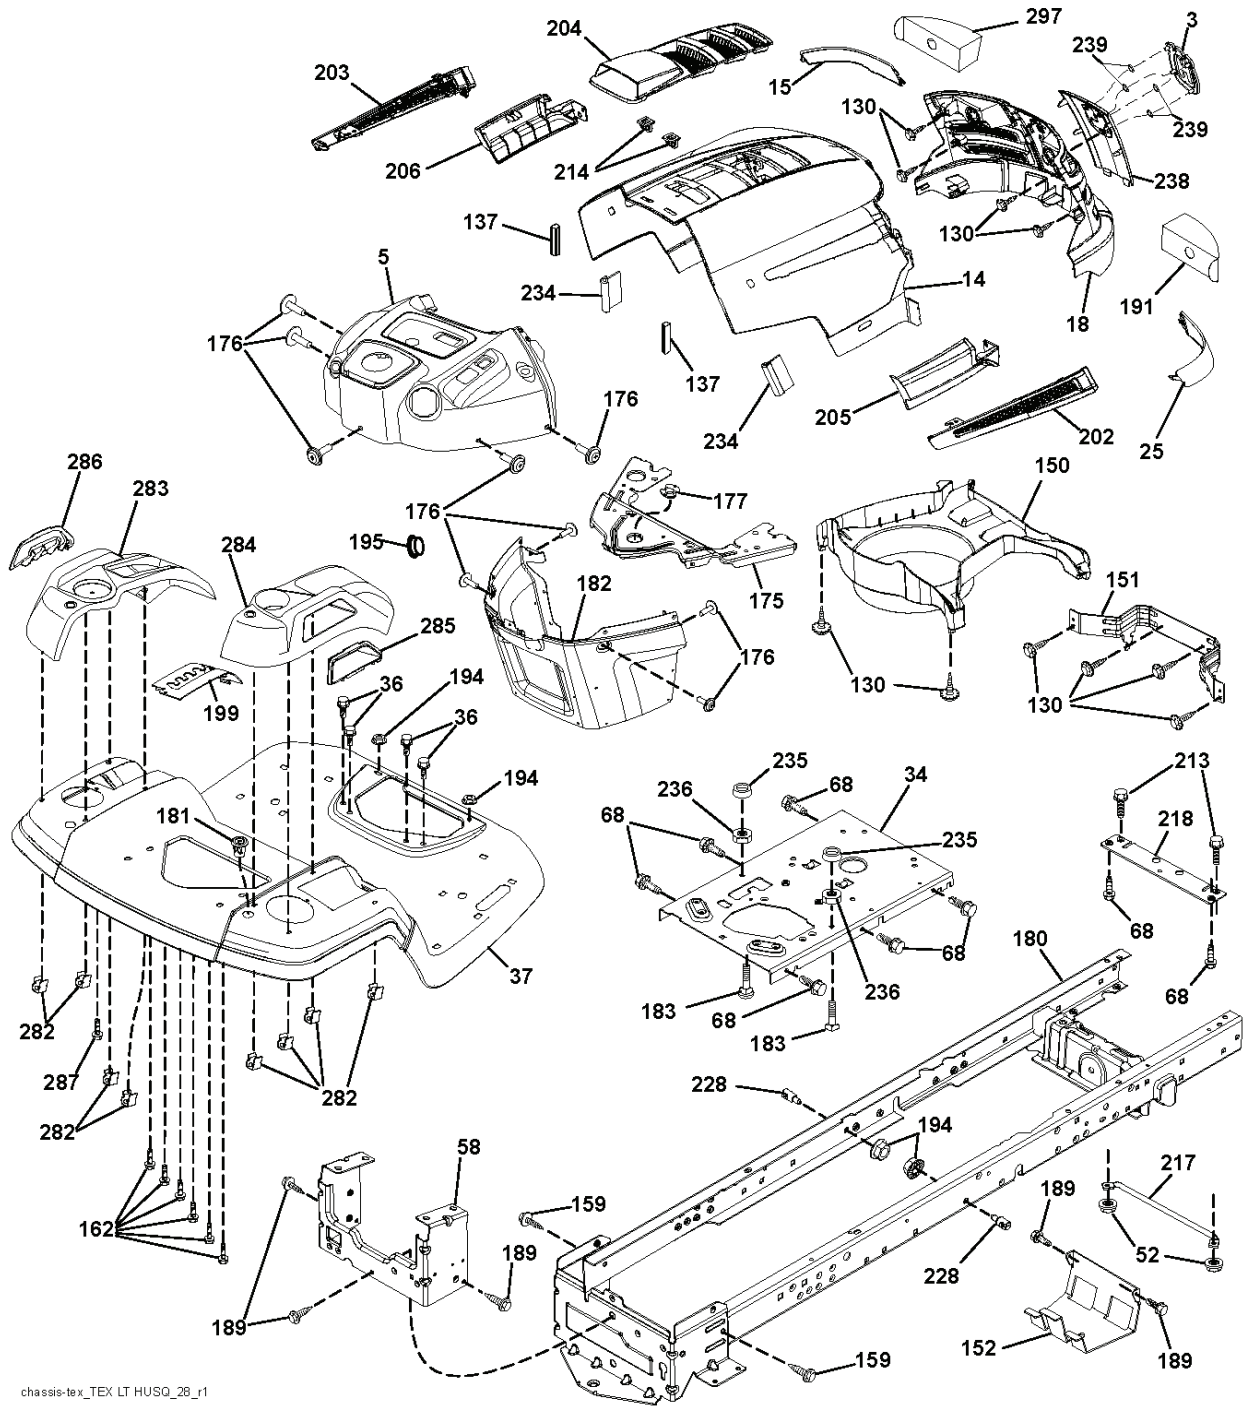

steering-tex\_HUSQSR\_10\_r1

REF.	PART NO.	DESCRIPTION	REMARK	QTY.	KIT
1	532416480	STEERING WHEEL		1	
2	532418168	AXLE		1	
4	532403087	SPINDLE		1	
5	532403088	SPINDLE		1	
6	532124931	WASHER		1	
7	532121748	WASHER		1	
8	812000029	RETAINER RING		1	
9	532121232	HUB CAP		1	
13	532121749	WASHER		1	
14	810040600	WASHER		1	
15	873540600	NUT		1	
16	532429373	SHAFT		1	
19	532194729	PLATE		1	
20	532411139	STEERING COLUMN TUBE		1	
21	532186737	ADAPTER		1	
22	532420537	SUPPORT		1	
26	532415987	KNOB		1	
28	817000612	SCREW		1	
33	810040500	WASHER		1	
35	532194732	PLATE		1	
45	819113812	WASHER		1	
53	532188967	WASHER		1	
57	532407465	BRACKET		1	
58	532194747	BOLT		1	
59	532194748	WASHER		1	
60	873971000	NUT		1	
61	532194740	LINK		1	
62	532194741	LINK		1	
63	817000512	SCREW		1	
64	532199849	SPRING RETAINER		1	
66	871020748	BOLT		1	
67	532194737	BUSHING		1	
68	873900700	NUT		1	
69	532199162	WASHER		1	
70	532196197	BRACKET		1	
71	532190752	SHAFT		1	
72	532428982	BOLT		1	
74	532124937	BEARING COL. STRG.		1	

---

REF.	PART NO.	DESCRIPTION	REMARK	QTY.	KIT
1	532059192	CAP VALVE		1	
2	532065139	NIPPLE		1	
3	532138336	RIM	Front 6"	1	
4	532059904	HOSE	(Service Item Only)	1	
5	532106222	TIRE	Front 15" x 6.0"-6"	1	
6	532124957	FITTING	(Front Wheel Only)	1	
7	532124959	BEARING	(Front Wheel Only)	1	
8	532175039	HUB CAP		1	
9	532420531	TIRE	Rear 18" x 9.5"-8"	1	
10	532124926	HOSE	(Service Item Only)	1	
11	532138337	RIM SPROCKET	Rear 8"	1	
--	532144334	SEALING FOAM		1	