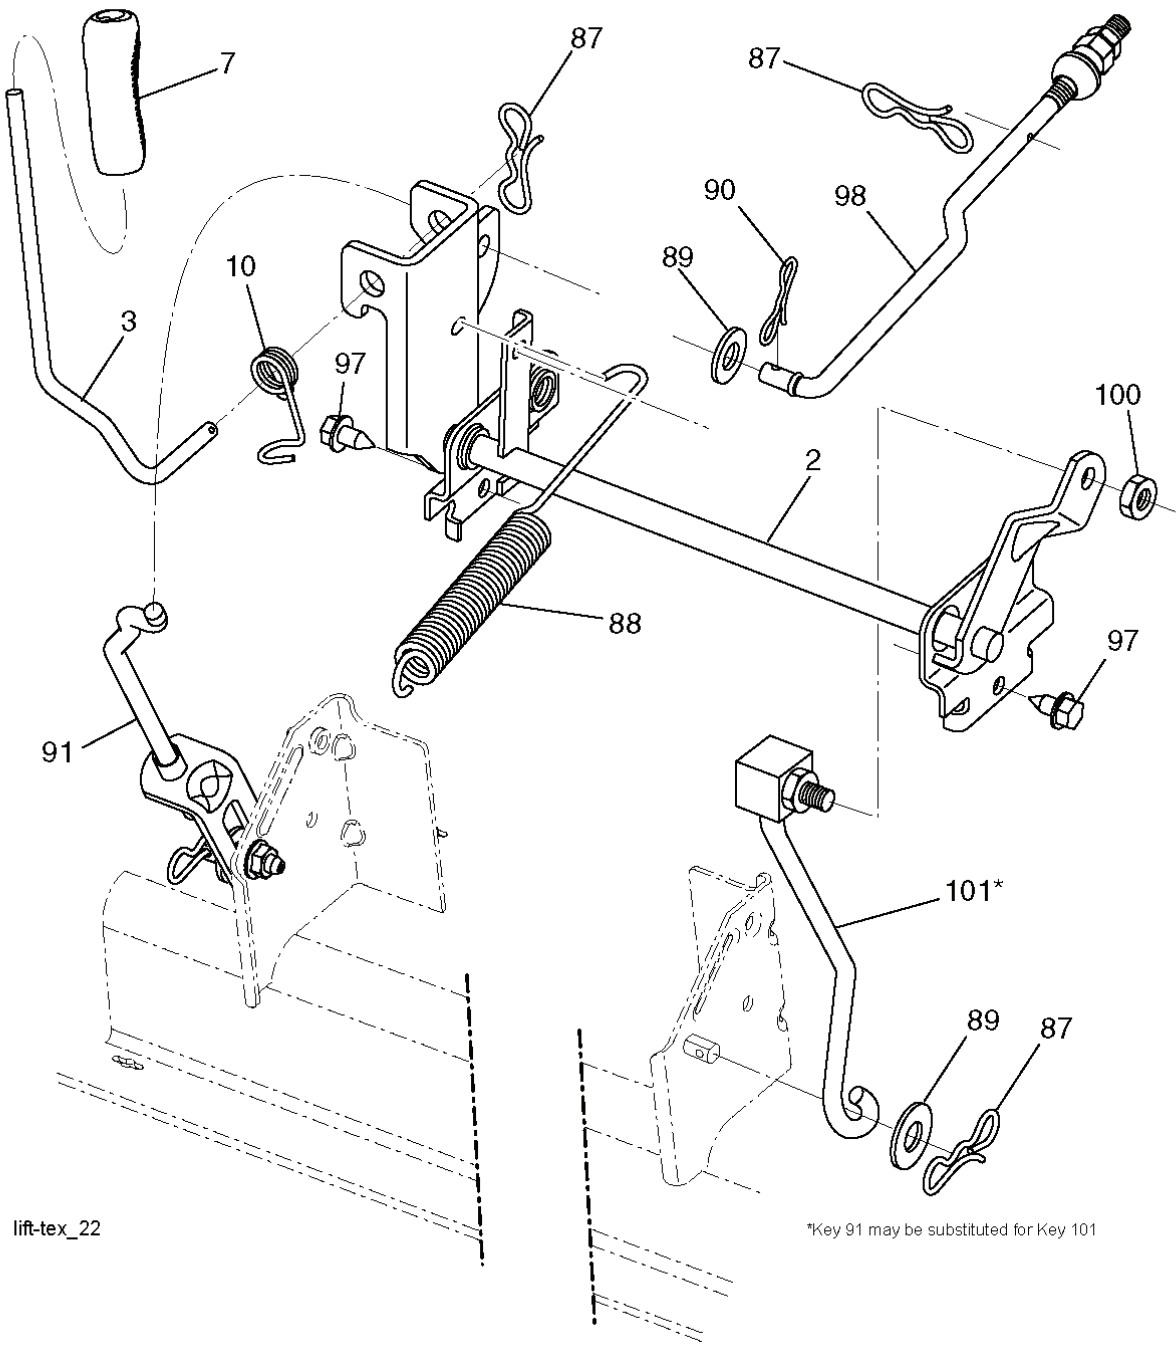

lift-tex_22

*Key 91 may be substituted for Key 101

REF.	PART NO.	DESCRIPTION	REMARK	QTY.	KIT
2	532422027	SHAFT		1	
3	532195231	LEVER		1	
7	532411555	GRIP		1	
10	532196314	SPRING		1	
87	532194209	SPRING		1	
88	532410710	SPRING		1	
89	819191912	WASHER		1	
90	532194208	PIN		1	
91	532195181	LINK		1	
97	817000612	SCREW		1	
98	532195270	LINK		1	
100	873930600	NUT		1	
101	532407003	LINK		1