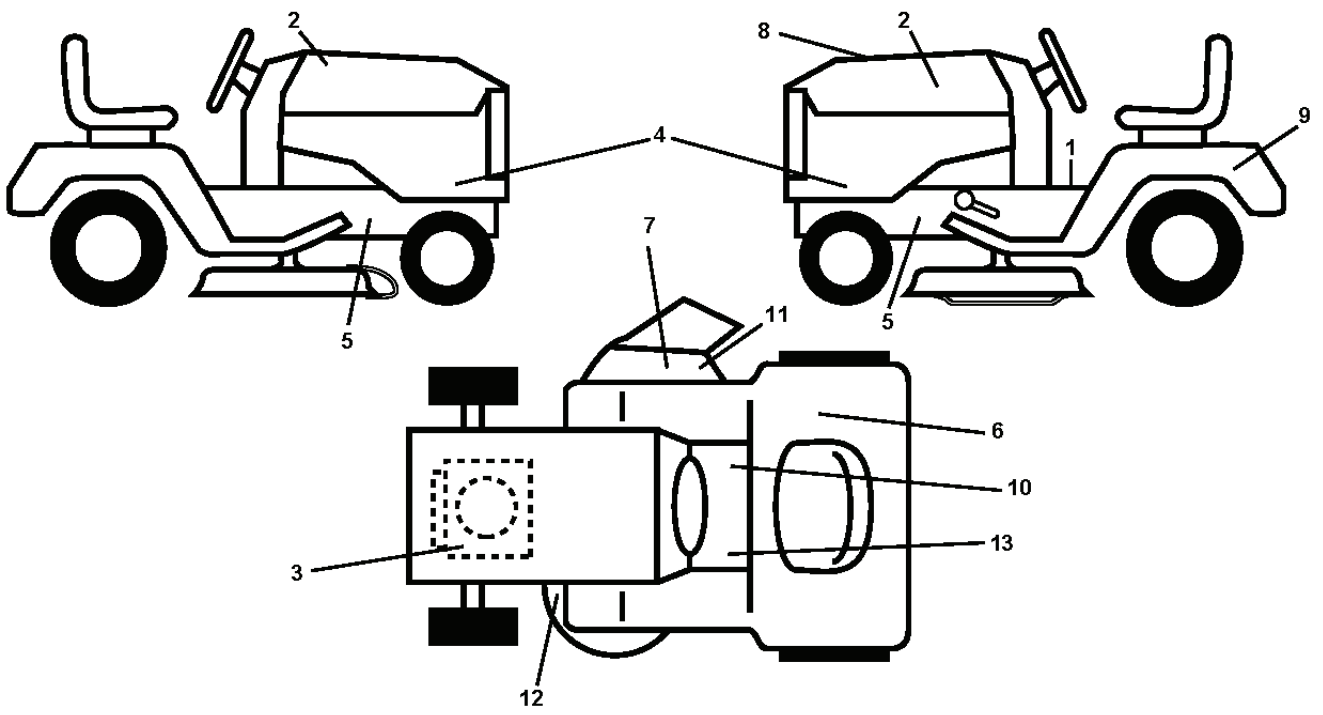

REF.	PART NO.	DESCRIPTION	REMARK	QTY.	KIT
1	532400389	LABEL		1	
2	532429196	DECAL		1	
3	532196841	DECAL		1	
4	532408596	LABEL		1	
5	532159736	DECAL		1	
6	532180432	DECAL		1	
7	532182166	DECAL		1	
8	532408771	LABEL		1	
9	532145005	DECAL		1	
10	532140837	DECAL		1	
11	532196357	DECALC."DANGER DEFLECTEUR"		1	
12	532194302	DECALC.SCHEMA MONTAGE		1	
13	532159737	DECAL		1	
--	532410805	PAD		1	
--	532411056	PAD		1	
--	532162598	DECAL		1