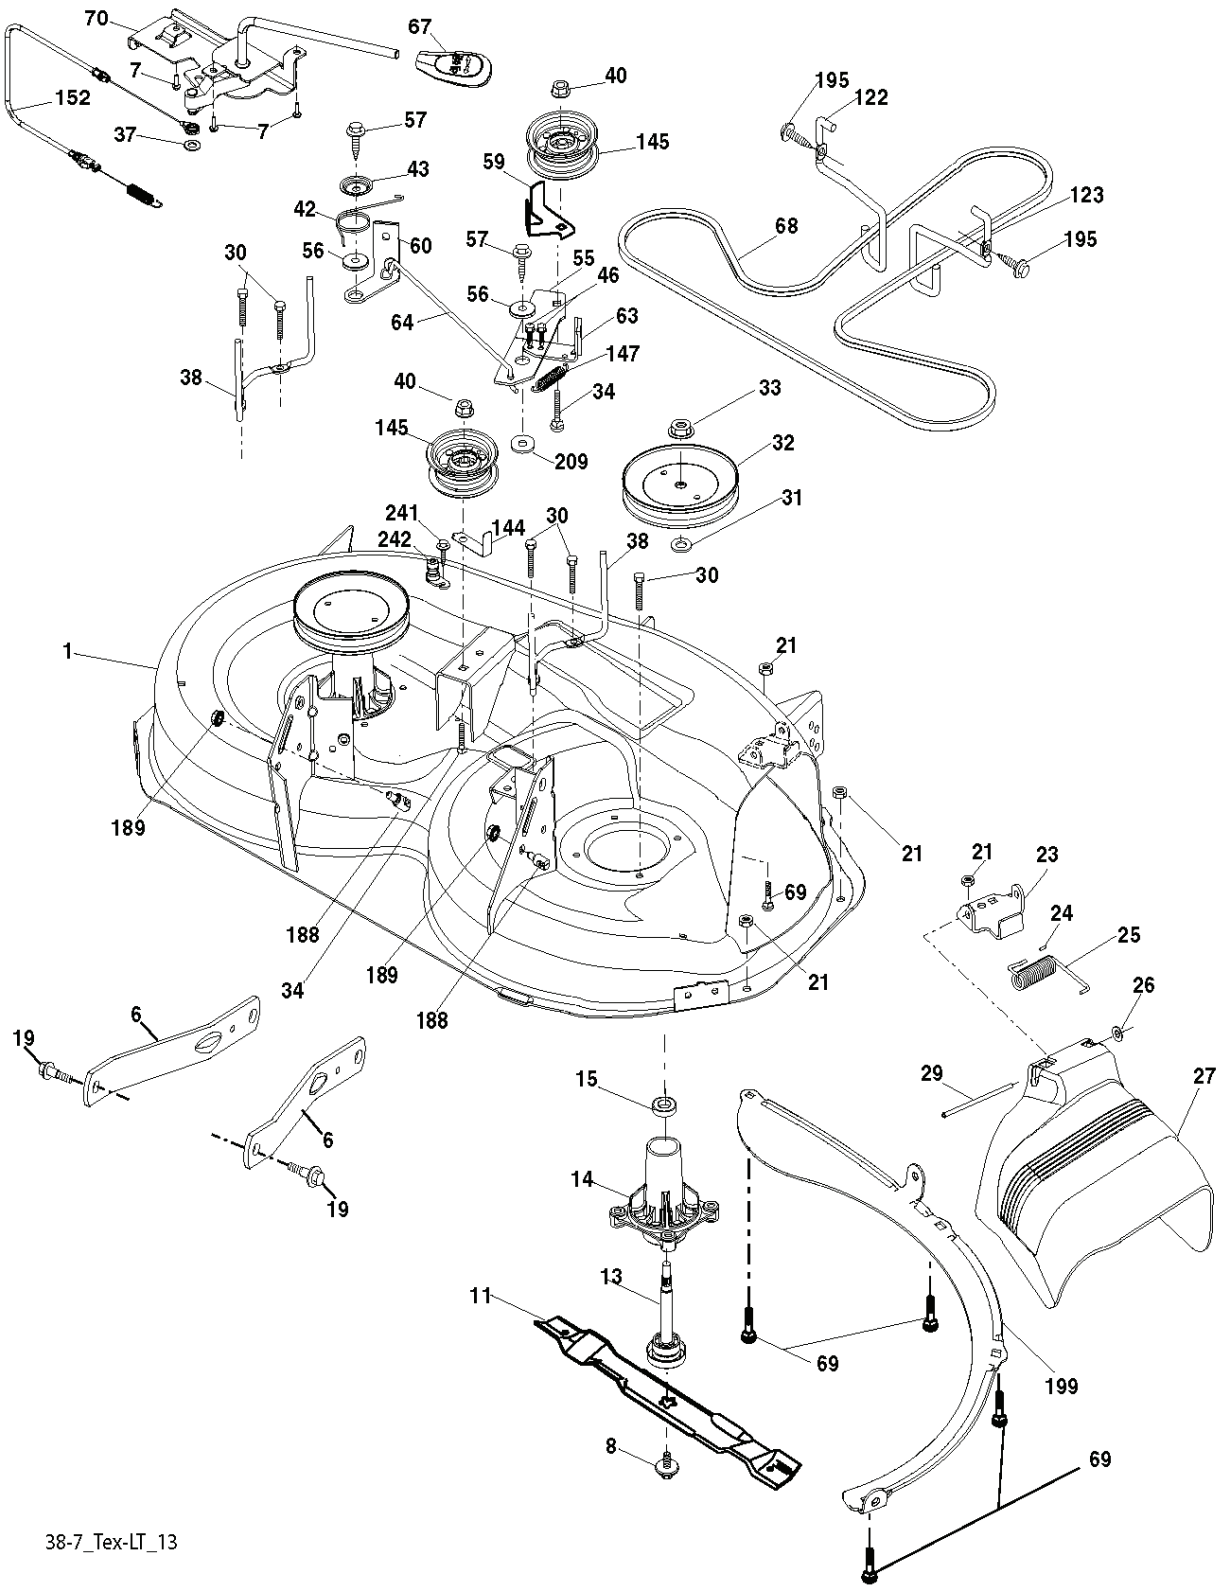

# **SPARE PARTS LIST**

T02S

REF.	PART NO.	DESCRIPTION	REMARK	QTY.	KIT
1	532163465	BATTERY		1	
2	874760412	BOLT		1	
8	532193228	BOX		1	
16	532176138	MICRO SWITCH		1	
21	532400252	HARNESS		1	
22	532004152	BULB		1	
25	532412894	CABLE.STARTER.GGA.BL/R*SUBS/2*		1	
26	532175158	FUSE		1	
27	873510400	NUT		1	
28	532198885	CABLE		1	
29	532401545	SWITCH		1	
30	532193350	IGNITION MODULE		1	
33	532411935	KEY		1	
34	532110712	SWITCH		1	
40	532401098	CABLE		1	
41	817720408	SCREW		1	
42	532131563	COVER		1	
43	532192507	SOLENOID		1	
55	817060512	SCREW		1	
71	532400449	CABLE		1	
79	532175242	HOLDER		1	
87	532197802	SWITCH		1	
90	532400725	COVER		1	
92	532196615	CABLE ASSY		1	
93	532192540	SCREW		1	
94	532191834	MODULE.REVERSE.ROS		1	

**SPARK ARRESTER KIT**

engine-tex\_kohl\_23\_r1

REF.	PART NO.	DESCRIPTION	REMARK	QTY.	KIT
1	000000000	W/O DESCRIPTION	Engine Kohler Model No. SV470-212	1	
2	532188655	MUFFLER		1	
9	532194319	BELT GUIDE		1	
12	532401985	PULLEY		1	
15	532407545	FUEL TANK		1	
18	532425162	LID		1	
20	532183897	CONTROL		1	
21	532416358	SCREW		1	
28	532137040	HOSE		1	
29	532137180	SPARK ARRESTER KIT		1	
37	532123487	HOSE CLAMP		1	
42	810040700	WASHER		1	
45	873510400	NUT		1	
69	532185909	GASKET		1	
79	532192334	SCREW		1	
83	532171877	BOLT		1	
85	532173937	BOLT		1	
90	817000616	SCREW		1	
92	817120616	SCREW		1	
94	532188654	TUBE EXHAUST		1	
96	819091416	WASHER		1	
97	817670412	SCREW		1	
122	532421922	EXTENSION PIPE		1	