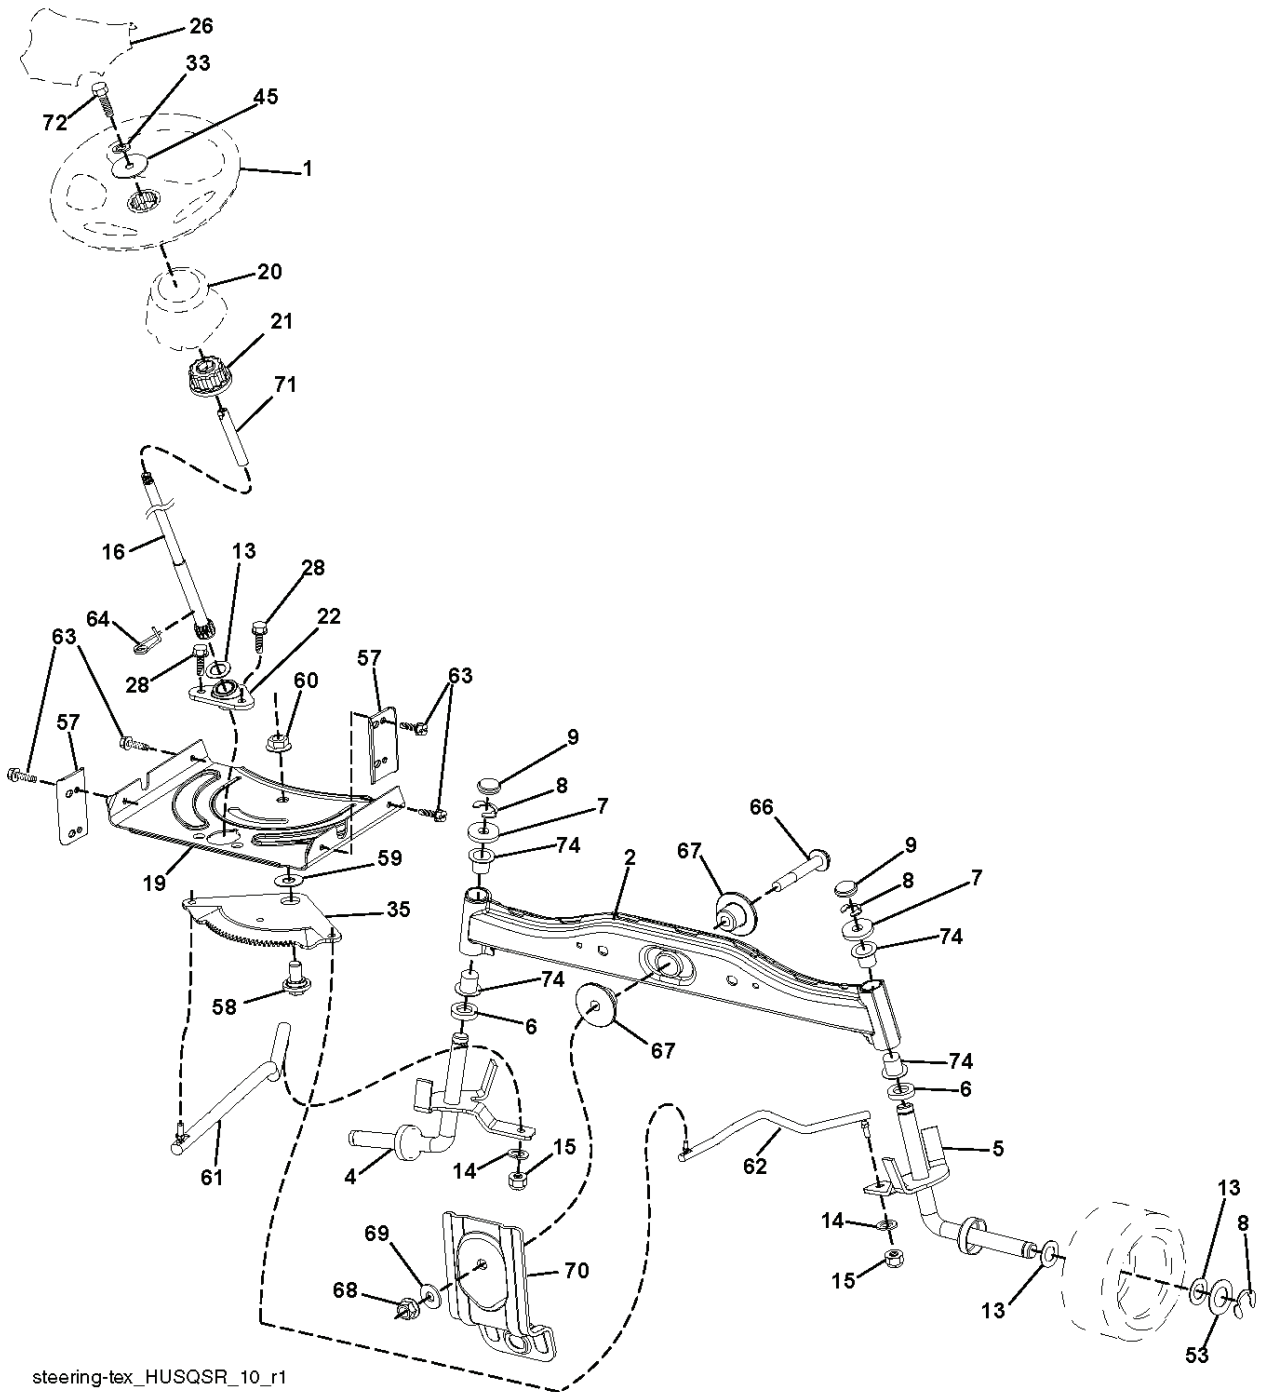

IGNITION SWITCH

POSITION	CIRCUIT	"MAKE"
OFF	M+G+A1	
RUN/OVERRIDE	B+A1	
RUN	B+A1	L+A2
START	B + S + A1	

03107

CHASSIS HARNESS CONNECTOR (MATING SIDE)

DASH HARNESS CONNECTOR (MATING SIDE)

WIRING INSULATED CLIPS  
NOTE: IF WIRING INSULATED CLIPS WERE REMOVED FOR SERVICING OF UNIT, THEY SHOULD BE RE-INSTALLED TO PROPERLY SECURE YOUR WIRING.

● NON-REMOVABLE CONNECTIONS

○ REMOVABLE CONNECTIONS

seat-tex\_6.5SL\_2

---

REF.	PART NO.	DESCRIPTION	REMARK	QTY.	KIT
1	532424067	SEAT		1	
2	532180166	BRACKET		1	
3	532140675	STRAP		1	
6	873800600	NUT		1	
7	532124181	SPRING		1	
8	532171877	BOLT		1	
10	532196977	PLATE		1	
21	532171852	BOLT		1	
37	873800500	LOCK NUT		1	
40	532197661	HANDLE		1	
41	532198200	SPRING		1	
43	874760612	BOLT		1	
44	819133812	WASHER		1	

---

REF.	PART NO.	DESCRIPTION	REMARK	QTY.	KIT
1	532059192	CAP VALVE		1	
2	532065139	NIPPLE		1	
3	532138336	RIM	Front 6"	1	
4	532059904	HOSE	(Service Item Only)	1	
5	532106222	TIRE	Front 15" x 6.0"-6"	1	
6	532124957	FITTING	(Front Wheel Only)	1	
7	532124959	BEARING	(Front Wheel Only)	1	
8	532175039	HUB CAP		1	
9	532420531	TIRE	Rear 18" x 9.5"-8"	1	
10	532124926	HOSE	(Service Item Only)	1	
11	532138337	RIM SPROCKET	Rear 8"	1	
--	532144334	SEALING FOAM		1	

---

REF.	PART NO.	DESCRIPTION	REMARK	QTY.	KIT
1	532400389	LABEL		1	
2	532429196	DECAL		1	
3	532196841	DECAL		1	
4	532408596	LABEL		1	
5	532159736	DECAL		1	
6	532180432	DECAL		1	
7	532182166	DECAL		1	
8	532408771	LABEL		1	
9	532145005	DECAL		1	
10	532140837	DECAL		1	
11	532196357	DECALC."DANGER DEFLECTEUR"		1	
12	532194302	DECALC.SCHEMA MONTAGE		1	
13	532159737	DECAL		1	
--	532410805	PAD		1	
--	532411056	PAD		1	
--	532162598	DECAL		1	