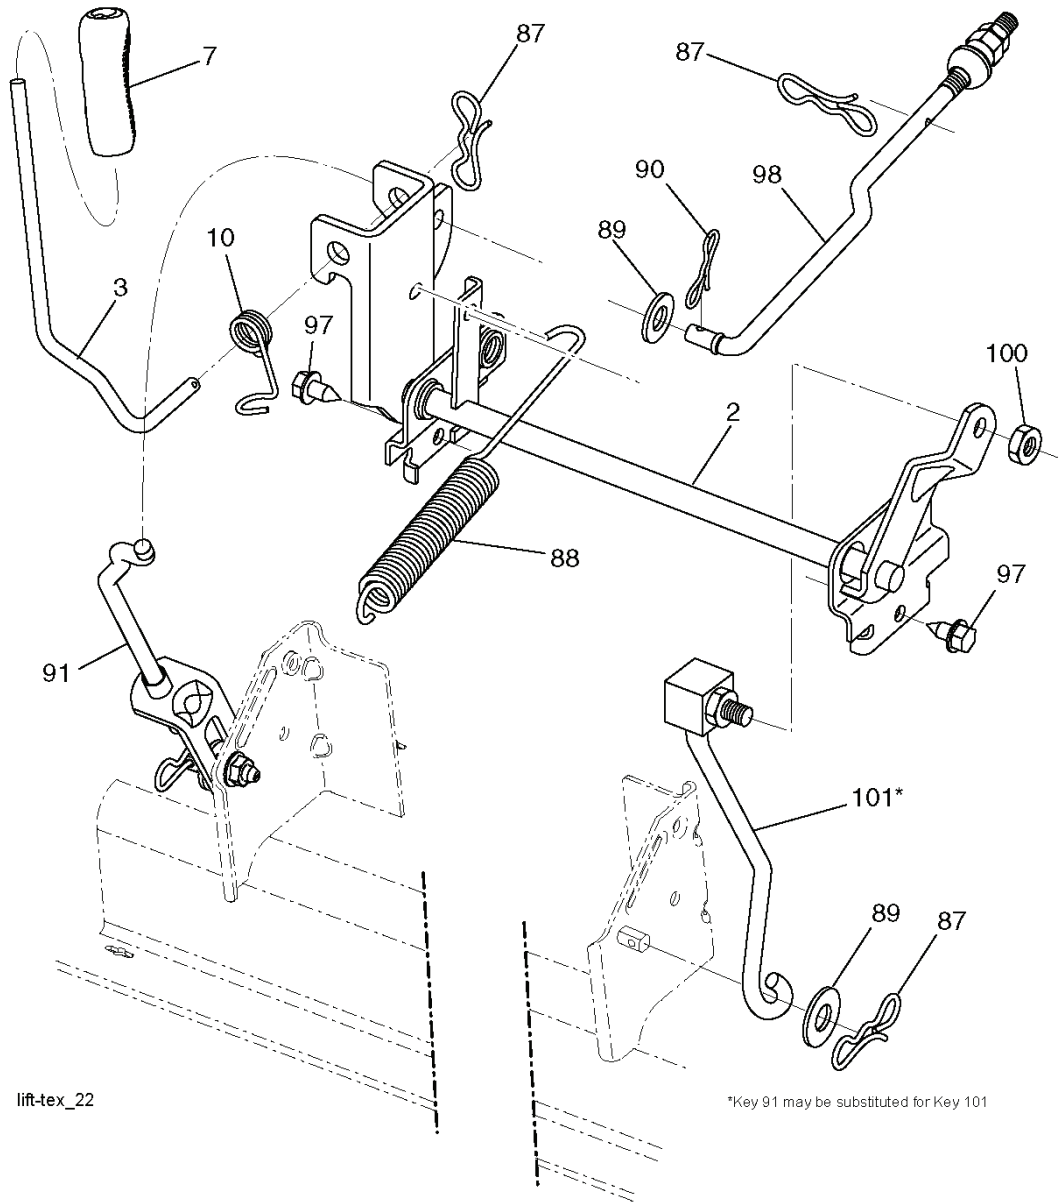

lift-tex_22

*Key 91 may be substituted for Key 101

REF.	PART NO.	DESCRIPTION	REMARK	QTY.	KIT
2	532422027	SHAFT		1	
3	532195231	LEVER		1	
7	532411555	GRIP		1	
10	532196314	SPRING		1	
87	532194209	SPRING		1	
88	532410710	SPRING		1	
89	819191912	WASHER		1	
90	532194208	PIN		1	
91	532195181	LINK		1	
97	817000612	SCREW		1	
98	532195270	LINK		1	
100	873930600	NUT		1	
101	532407003	LINK		1