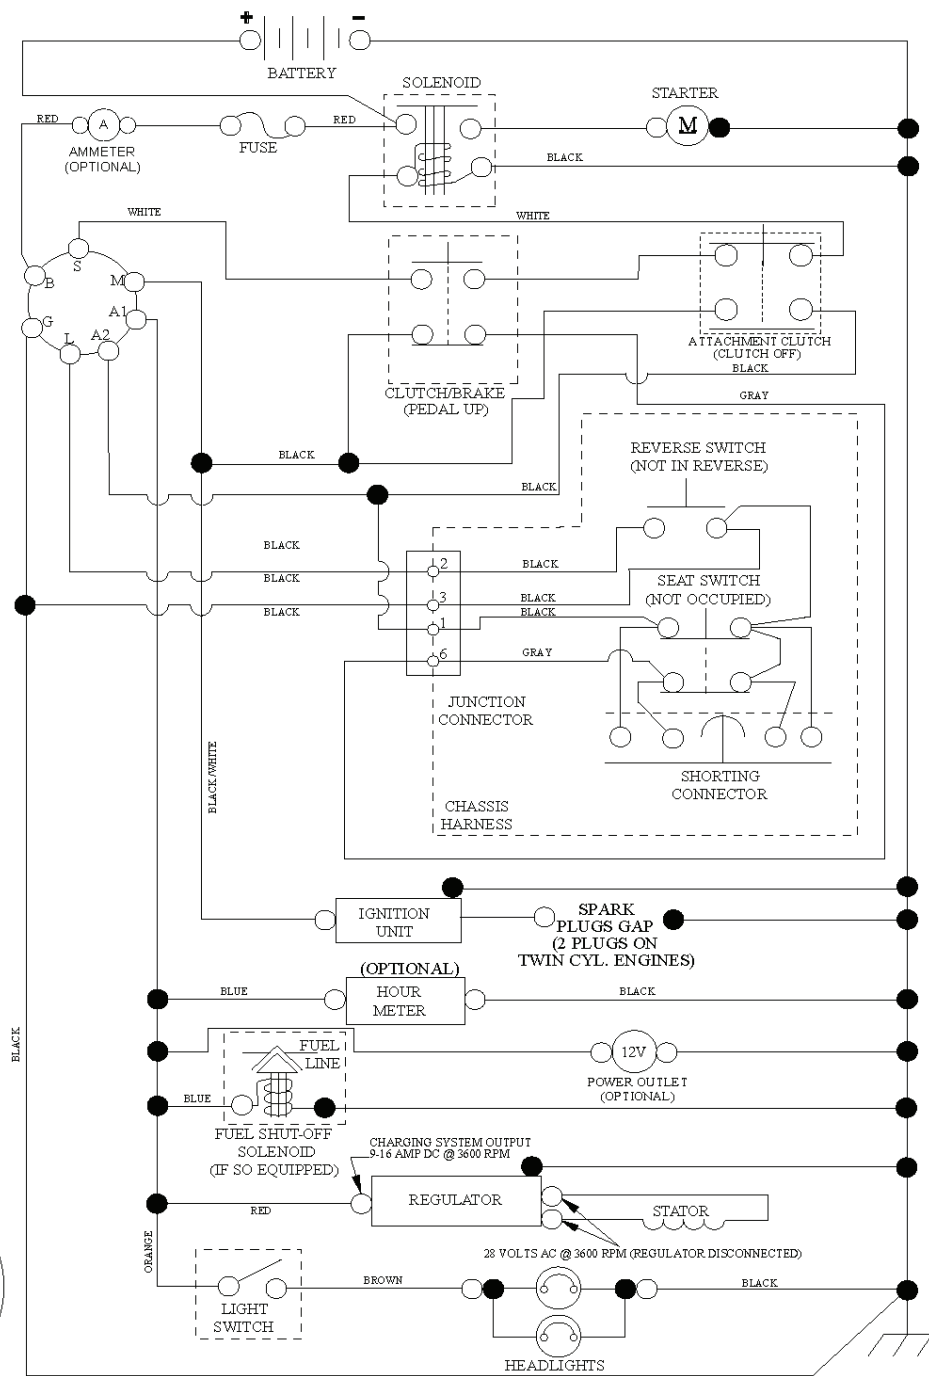

IGNITION SWITCH

POSITION	CIRCUIT	"MAKE"
OFF	M+G+A1	
RUN/OVERRIDE	B+A1	
RUN	B+A1	L+A2
START	B + S + A1	

03107

WIRING INSULATED CLIPS
NOTE: IF WIRING INSULATED CLIPS WERE REMOVED FOR SERVICING OF UNIT, THEY SHOULD BE RE-INSTALLED TO PROPERLY SECURE YOUR WIRING.

NON-REMOVABLE CONNECTIONS

REMOVABLE CONNECTIONS