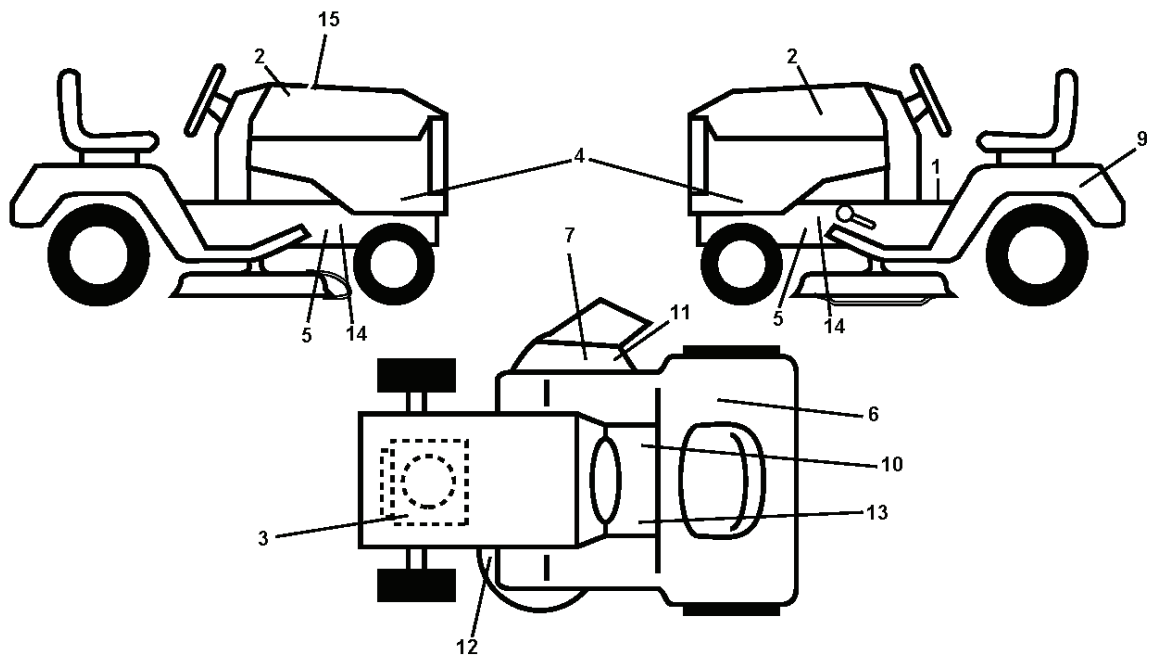

---

REF.	PART NO.	DESCRIPTION	REMARK	QTY.	KIT
1	532400389	LABEL		1	
2	532422012	DECAL		1	
3	532196841	DECAL		1	
4	532408596	LABEL		1	
5	532159736	DECAL		1	
6	532180432	DECAL		1	
7	532182166	DECAL		1	
9	532145005	DECAL		1	
10	532140837	DECAL		1	
11	532196357	DECALC."DANGER DEFLECTEUR"		1	
12	532194302	DECALC.SHEMA MONTAGE		1	
13	532159737	DECAL		1	
14	532401146	DECAL		1	
15	532413001	DECAL		1	
--	532410805	PAD		1	
--	532411056	PAD		1	
--	532162598	DECAL		1	

REF.	PART NO.	DESCRIPTION	REMARK	QTY.	KIT
1	000000000	W/O DESCRIPTION	Engine Kohler Model No. SV470-0212	1	
2	532188655	MUFFLER		1	
9	532194319	BELT GUIDE		1	
12	532401985	PULLEY		1	
15	532407545	FUEL TANK		1	
18	532425162	LID		1	
20	532183897	CONTROL		1	
21	532416358	SCREW		1	
28	532137040	HOSE		1	
29	532137180	SPARK ARRESTER KIT		1	
37	532123487	HOSE CLAMP		1	
41	810040700	WASHER		1	
43	532173937	BOLT		1	
45	873510400	NUT		1	
69	532185909	GASKET		1	
72	532192334	SCREW		1	
81	532428287	PLUG		1	
82	532181654	PLUG		1	
83	532171877	BOLT		1	
90	817000616	SCREW		1	
92	817120616	SCREW		1	
94	532188654	TUBE EXHAUST		1	
96	819091416	WASHER		1	
97	817670412	SCREW		1	
102	817000512	SCREW		1	
105	532410528	PROTECTION		1	
106	532410529	PROTECTION		1	
107	532137729	SCREW		1	
108	532421794	ENGINE COVER		1	
115	532423062	NUT		1	

wheel\_art\_1-tex

---

REF.	PART NO.	DESCRIPTION	REMARK	QTY.	KIT
1	532059192	CAP VALVE		1	
2	532065139	NIPPLE		1	
3	532138336	RIM	Front 6"	1	
4	532059904	HOSE	(Service Item Only)	1	
5	532106222	TIRE	Front 15" x 6.0"-6"	1	
6	532124957	FITTING	(Front Wheel Only)	1	
7	532124959	BEARING	(Front Wheel Only)	1	
8	532175039	HUB CAP		1	
9	532420531	TIRE	Rear 18" x 9.5"-8"	1	
10	532124926	HOSE	(Service Item Only)	1	
11	532138337	RIM SPROCKET	Rear 8"	1	
--	532144334	SEALING FOAM		1	