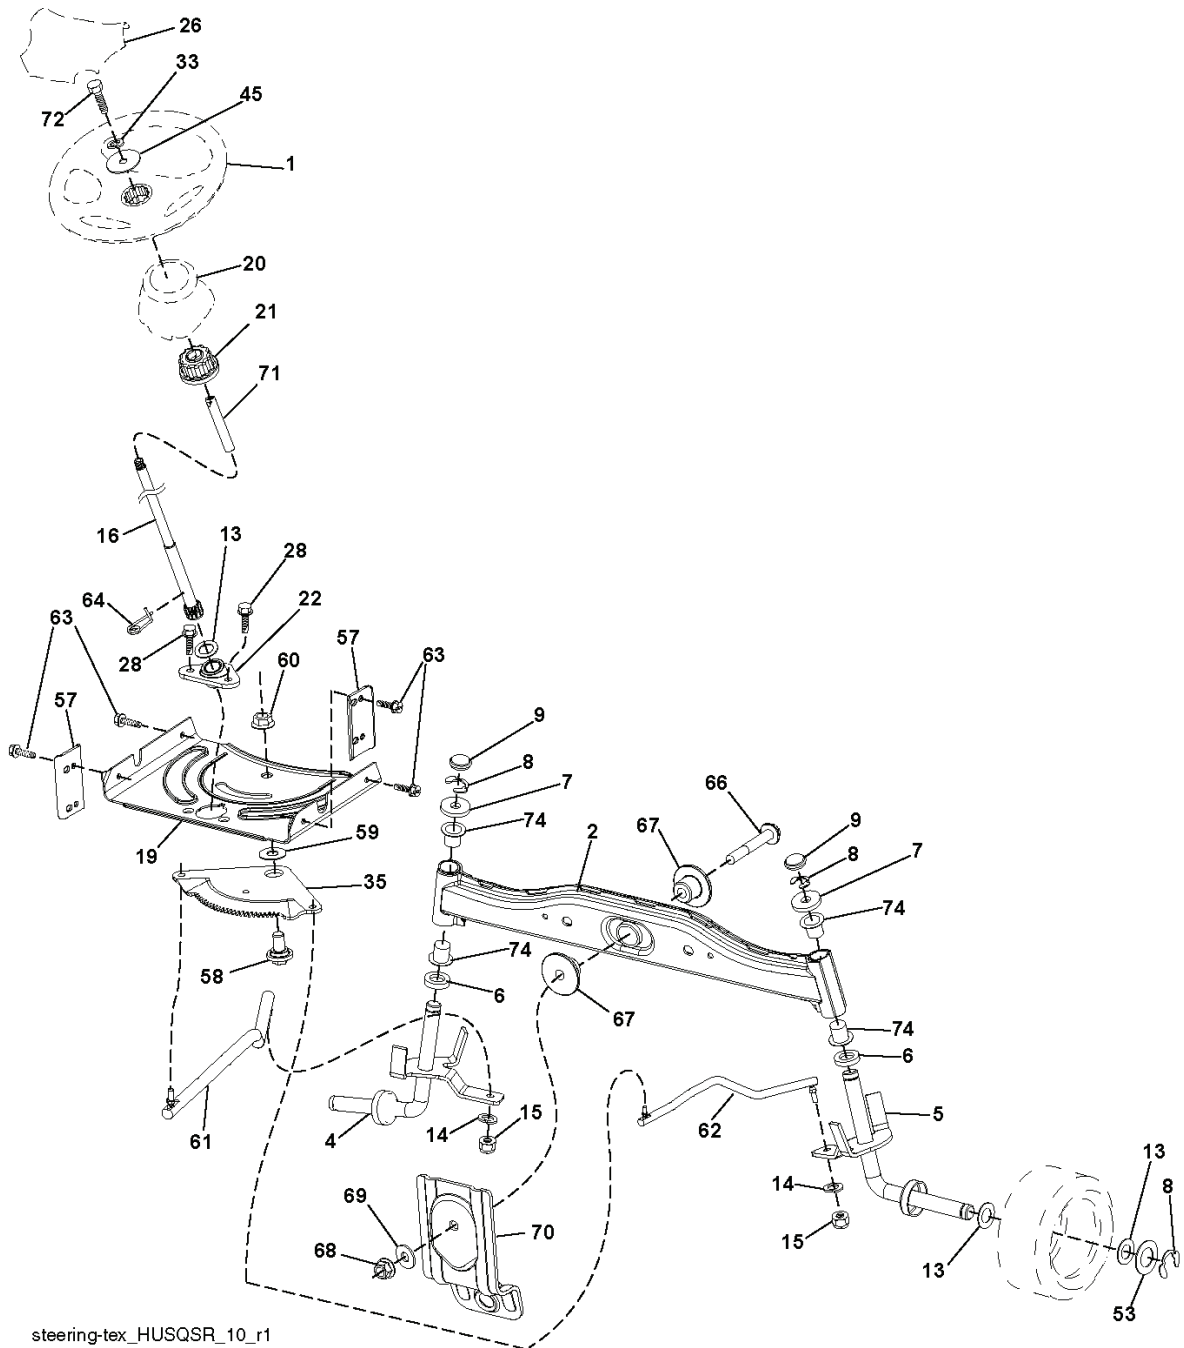

IGNITION SWITCH

POSITION	CIRCUIT	"MAKE"
OFF	M+G+A1	
RUN/OVERRIDE	B+A1	
RUN	B+A1	L+A2
START	B + S + A1	

03107

CHASSIS HARNESS CONNECTOR (MATING SIDE)

DASH HARNESS CONNECTOR (MATING SIDE)

WIRING INSULATED CLIPS  
NOTE: IF WIRING INSULATED CLIPS WERE REMOVED FOR SERVICING OF UNIT, THEY SHOULD BE RE-INSTALLED TO PROPERLY SECURE YOUR WIRING.

NON-REMOVABLE CONNECTIONS

REMOVABLE CONNECTIONS

seat-tex\_7A-vgt

---

REF.	PART NO.	DESCRIPTION	REMARK	QTY.	KIT
1	532197518	SEAT		1	
2	532180166	BRACKET		1	
3	532140675	STRAP		1	
6	873800600	NUT		1	
7	532124181	SPRING		1	
8	532171877	BOLT		1	
10	532196977	PLATE		1	
21	532171852	BOLT		1	
37	873800500	LOCK NUT		1	
40	532197661	HANDLE		1	
41	532198200	SPRING		1	
43	874760612	BOLT		1	
44	819133812	WASHER		1	

wheel\_art\_1-tex

---

REF.	PART NO.	DESCRIPTION	REMARK	QTY.	KIT
1	532059192	CAP VALVE		1	
2	532065139	NIPPLE		1	
3	532138336	RIM	Front 6"	1	
4	532059904	HOSE	(Service Item Only)	1	
5	532106222	TIRE	Front 15" x 6.0"-6"	1	
6	532124957	FITTING	(Front Wheel Only)	1	
7	532124959	BEARING	(Front Wheel Only)	1	
8	532175039	HUB CAP		1	
9	532420531	TIRE	Rear 18" x 9.5"-8"	1	
10	532124926	HOSE	(Service Item Only)	1	
11	532138337	RIM SPROCKET	Rear 8"	1	
--	532144334	SEALING FOAM		1	