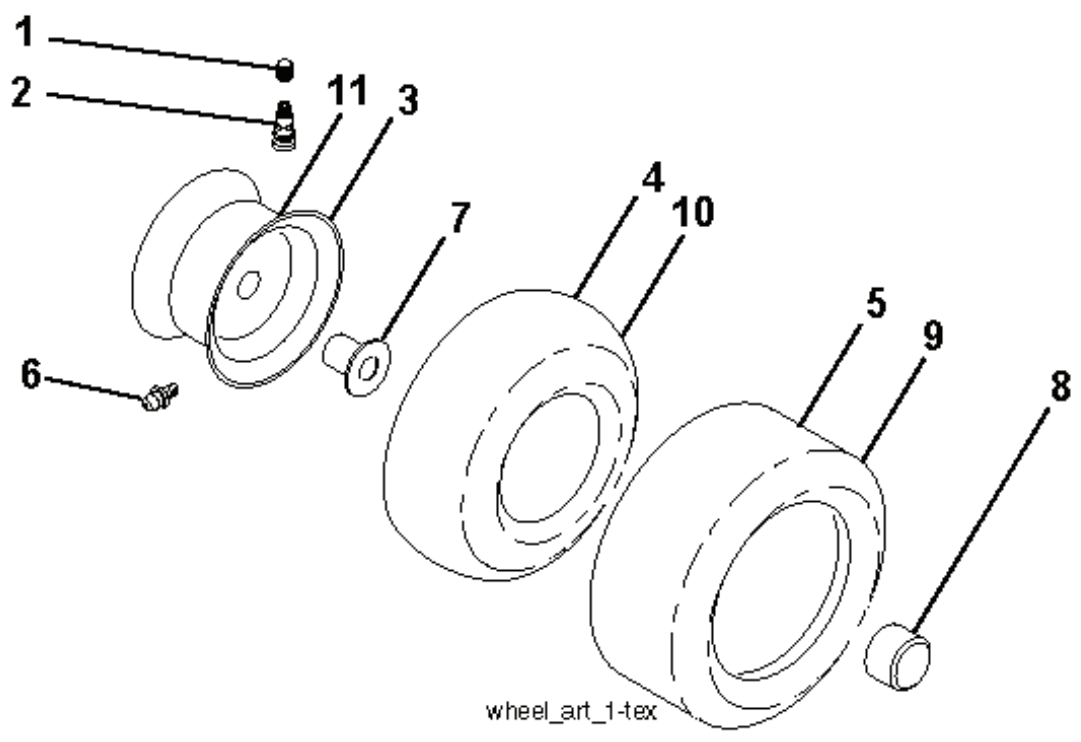

IGNITION SWITCH

POSITION	CIRCUIT	"MAKE"
OFF	M+G+A1	
RUN/OVERRIDE	B+A1	
RUN	B+A1	L+A2
START	B + S + A1	

03107

CHASSIS HARNESS CONNECTOR (MATING SIDE)

DASH HARNESS CONNECTOR (MATING SIDE)

WIRING INSULATED CLIPS  
NOTE: IF WIRING INSULATED CLIPS WERE REMOVED FOR SERVICING OF UNIT, THEY SHOULD BE RE-INSTALLED TO PROPERLY SECURE YOUR WIRING.

NON-REMOVABLE CONNECTIONS

REMOVABLE CONNECTIONS

seat-tex\_7A-vgt

---

REF.	PART NO.	DESCRIPTION	REMARK	QTY.	KIT
1	532197518	SEAT		1	
2	532180166	BRACKET		1	
3	532140675	STRAP		1	
6	873800600	NUT		1	
7	532124181	SPRING		1	
8	532171877	BOLT		1	
10	532196977	PLATE		1	
21	532171852	BOLT		1	
37	873800500	LOCK NUT		1	
40	532197661	HANDLE		1	
41	532198200	SPRING		1	
43	874760612	BOLT		1	
44	819133812	WASHER		1	

wheel\_art\_1-tex

---

REF.	PART NO.	DESCRIPTION	REMARK	QTY.	KIT
1	532059192	CAP VALVE		1	
2	532065139	NIPPLE		1	
3	532138336	RIM	Front 6"	1	
4	532059904	HOSE	(Service Item Only)	1	
5	532106222	TIRE	Front 15" x 6.0"-6"	1	
6	532124957	FITTING	(Front Wheel Only)	1	
7	532124959	BEARING	(Front Wheel Only)	1	
8	532175039	HUB CAP		1	
9	532420531	TIRE	Rear 18" x 9.5"-8"	1	
10	532124926	HOSE	(Service Item Only)	1	
11	532138337	RIM SPROCKET	Rear 8"	1	
--	532144334	SEALING FOAM		1	