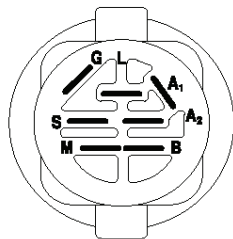

REF.	PART NO.	DESCRIPTION	REMARK	QTY.	KIT
1	532194251	HOUSING		1	
6	532195186	ARM		1	
7	532416358	SCREW		1	
8	532193003	SCREW		1	
11	532193957	RIDE ON BLADE		1	
13	532192872	SHAFT ASSY		1	
14	532187281	BEARING HOUSING		1	
15	532110485	BEARING		1	
19	532196539	BOLT		1	
21	873680500	NUT		1	
23	532192557	HINGE		1	
24	532105304	HUB CAP		1	
25	532197026	TORSION SPRING		1	
26	532110452	NUT		1	
27	532401618	DEFLECTOR		1	
29	532131491	SHAFT		1	
30	532173984	SCREW		1	
31	532187690	WASHER		1	
32	532199789	PULLEY		1	
33	532400234	NUT		1	
34	872110612	BOLT		1	
35	532133835	XMAS TREE FASTNER		1	
37	819131316	WASHER		1	
38	532199541	BELT GUIDE		1	
40	873900600	NUT		1	
42	532197256	SPRING		1	
43	532198410	SPRING		1	
46	532137729	SCREW		1	
55	532197249	ARM		1	
56	532199092	SPACER		1	
57	817000616	SCREW		1	
59	532141043	GUARD		1	
60	532199471	ARM		1	
63	532199470	ARM		1	
64	532199790	LINK		1	
67	532403012	HANDLE		1	
68	532408381	BELT		1	
69	872140505	BOLT		1	
70	532401246	CLUTCH		1	
122	532197258	BELT GUIDE		1	
123	532197259	BELT GUIDE		1	
144	532193414	BELT GUIDE		1	
145	532193197	PULLEY		1	
147	532401872	SPRING		1	
152	532408714	CABLE		1	
188	532195161	STUD		1	
189	873900500	NUT		1	
195	817000612	SCREW		1	
199	532400095	BAFFLE		1	
205	817490416	SCREW		1	
206	819091416	WASHER		1	
208	817670608	SCREW		1	
209	819133210	WASHER		1	
241	532152927	SCREW		1	
242	532415598	HOSE COUPLING		1	
243	532406510	COVER		1	
244	532423062	NUT		1	
247	532430258	SHIELD		1	
248	532430259	SHIELD		1	
249	532406514	COVER		1	
250	532427350	SCREW		1	
251	532436087	ELASTIC STRAP		1	
--	532192870	SPINDLE		1	
--	532431691	CUTTING DECK		1	

IGNITION SWITCH

POSITION	CIRCUIT	"MAKE"
OFF	M+G+A1	
RUN/OVERRIDE	B+A1	
RUN	B+A1	L+A2
START	B + S + A1	

03107

CHASSIS HARNESS CONNECTOR (MATING SIDE)

DASH HARNESS CONNECTOR (MATING SIDE)

WIRING INSULATED CLIPS  
NOTE: IF WIRING INSULATED CLIPS WERE REMOVED FOR SERVICING OF UNIT, THEY SHOULD BE RE-INSTALLED TO PROPERLY SECURE YOUR WIRING.