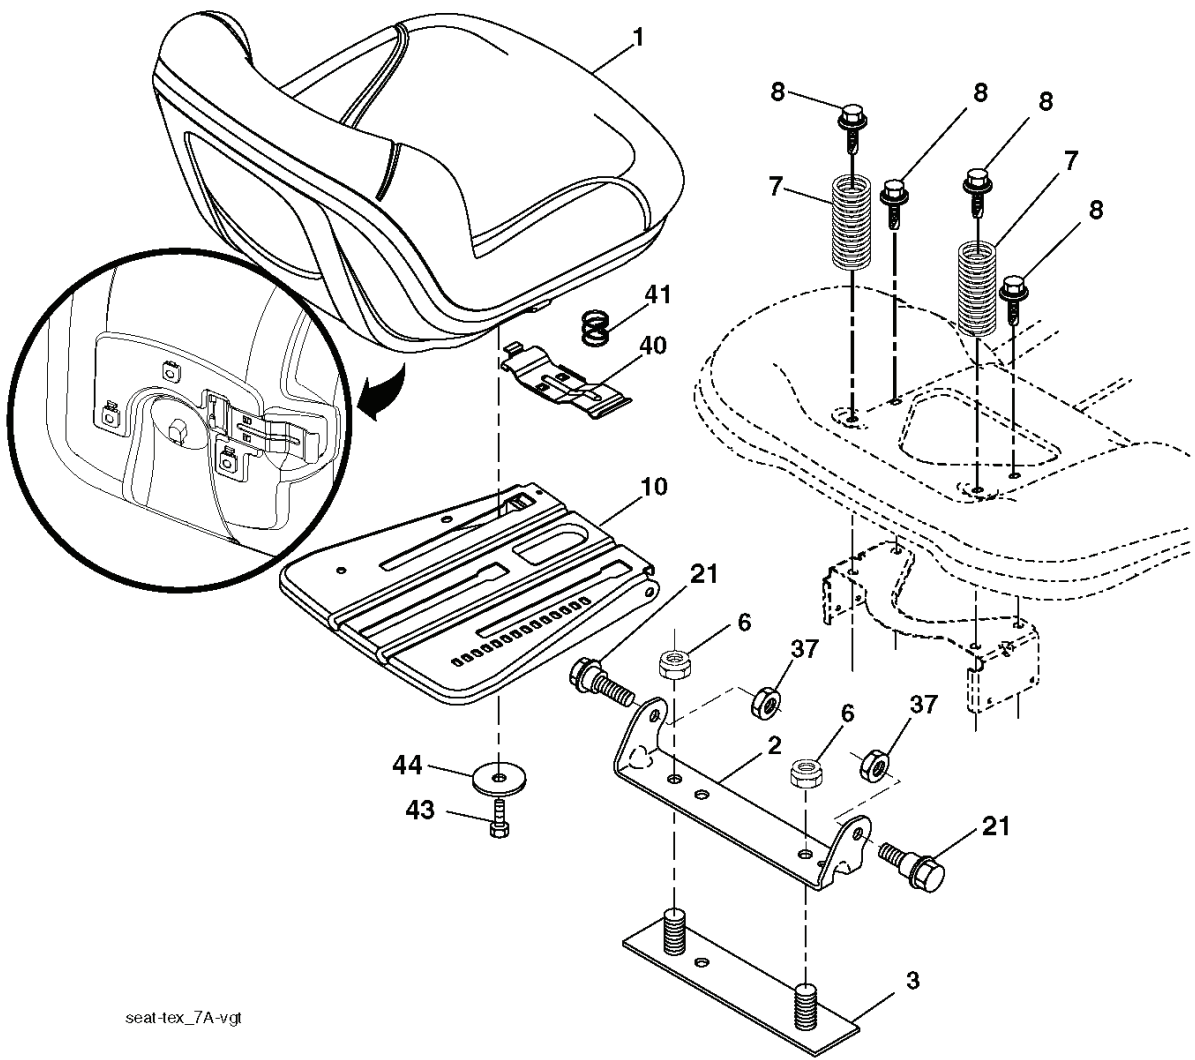

IGNITION SWITCH

POSITION	CIRCUIT	"MAKE"
OFF	M+G+A1	
RUN/OVERRIDE	B+A1	
RUN	B+A1	L+A2
START	B + S + A1	

03107

CHASSIS HARNESS CONNECTOR (MATING SIDE)

DASH HARNESS CONNECTOR (MATING SIDE)

WIRING INSULATED CLIPS  
NOTE: IF WIRING INSULATED CLIPS WERE REMOVED FOR SERVICING OF UNIT, THEY SHOULD BE RE-INSTALLED TO PROPERLY SECURE YOUR WIRING.

NON-REMOVABLE CONNECTIONS

REMOVABLE CONNECTIONS

seat-tex\_7A-vgt

---

REF.	PART NO.	DESCRIPTION	REMARK	QTY.	KIT
1	532197518	SEAT		1	
2	532180166	BRACKET		1	
3	532140675	STRAP		1	
6	873800600	NUT		1	
7	532124181	SPRING		1	
8	532171877	BOLT		1	
10	532196977	PLATE		1	
21	532171852	BOLT		1	
37	873800500	LOCK NUT		1	
40	532197661	HANDLE		1	
41	532198200	SPRING		1	
43	874760612	BOLT		1	
44	819133812	WASHER		1	