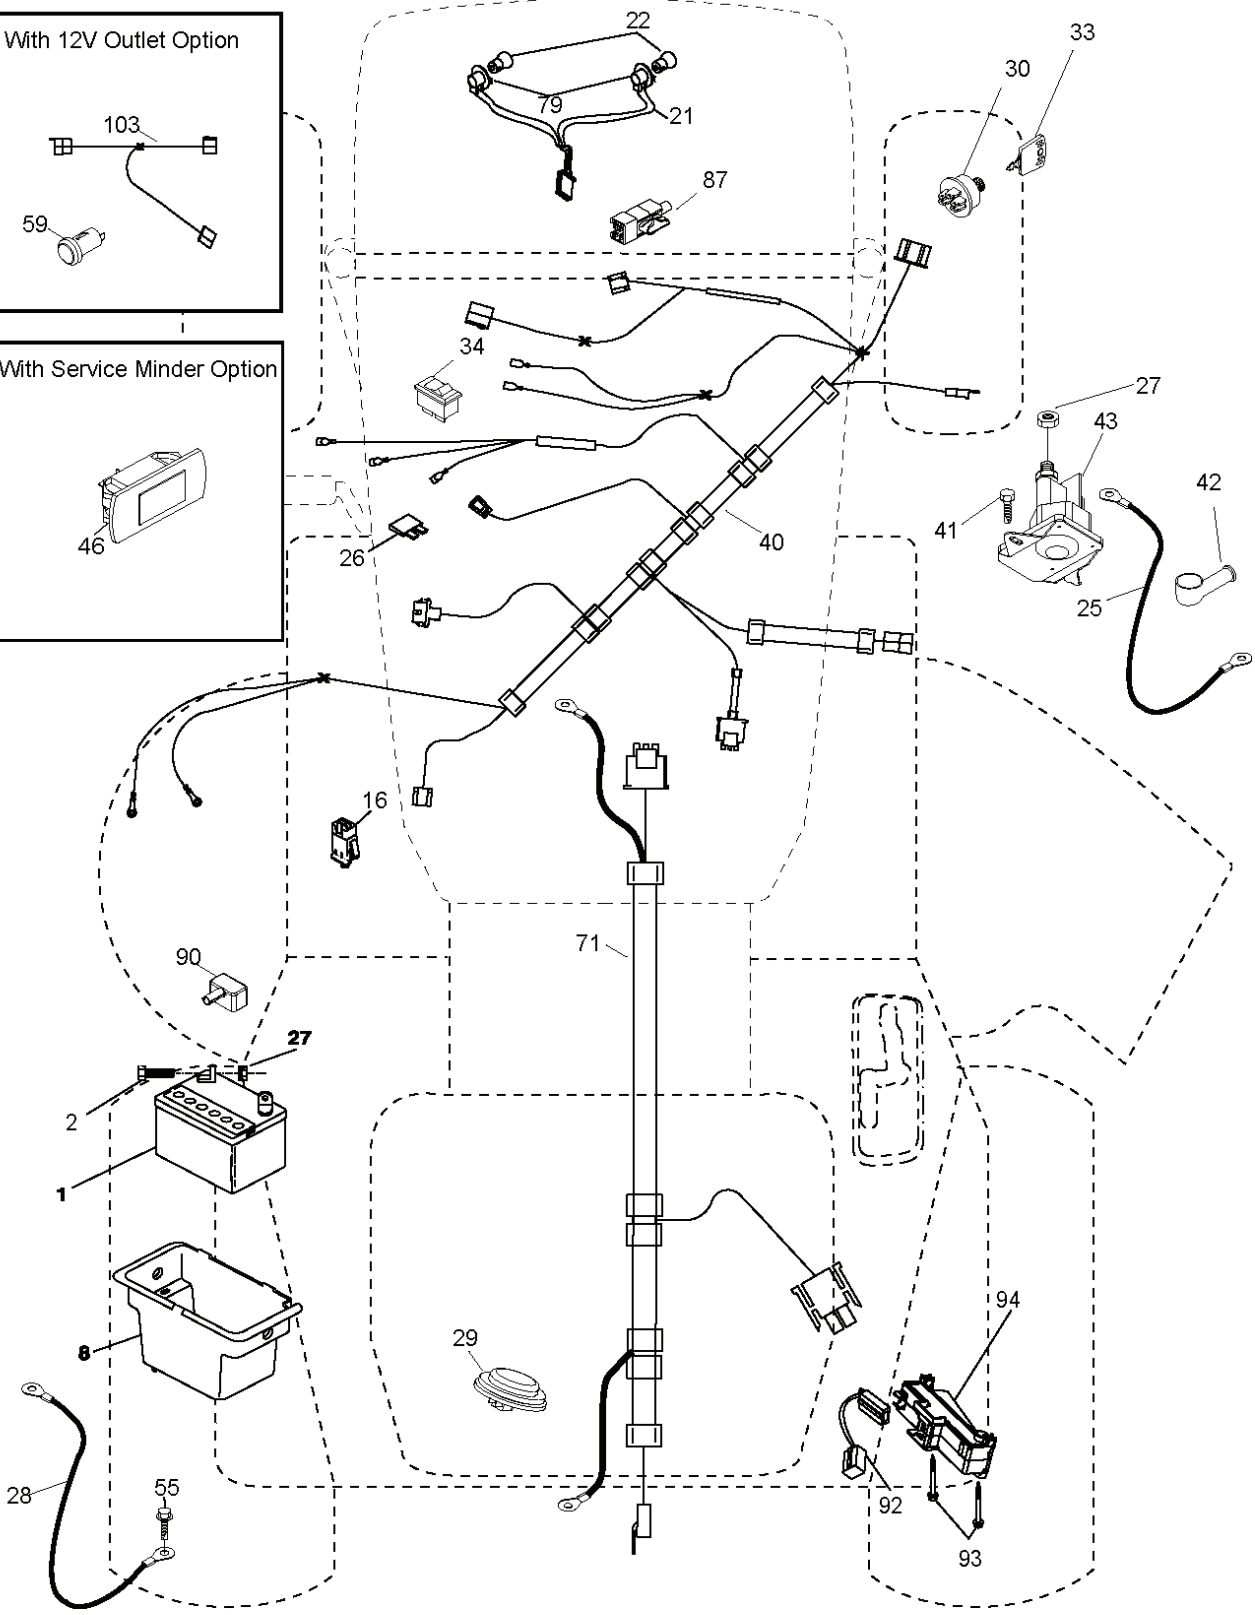

T02S

With 12V Outlet Option

With Service Minder Option

REF.	PART NO.	DESCRIPTION	REMARK	QTY.	KIT
1	532163465	BATTERY		1	
2	874760412	BOLT		1	
8	532193228	BOX		1	
16	532176138	MICRO SWITCH		1	
21	532400252	HARNESS		1	
22	532004152	BULB		1	
25	581498001	CABLE		1	
26	532175158	FUSE		1	
27	873510400	NUT		1	
28	532421686	CABLE		1	
29	532401545	SWITCH		1	
30	532193350	IGNITION MODULE		1	
33	532411935	KEY		1	
34	532110712	SWITCH		1	
40	581023101	HARNESS		1	
41	817720408	SCREW		1	
42	532131563	COVER		1	
43	532192507	SOLENOID		1	
55	817060512	SCREW		1	
71	581023001	HARNESS		1	
79	532175242	HOLDER		1	
87	532197802	SWITCH		1	
90	532435395	TERMINAL COVER		1	
92	532196615	CABLE ASSY		1	
93	532192540	SCREW		1	
94	532191834	MODULE.REVERSE.ROS		1