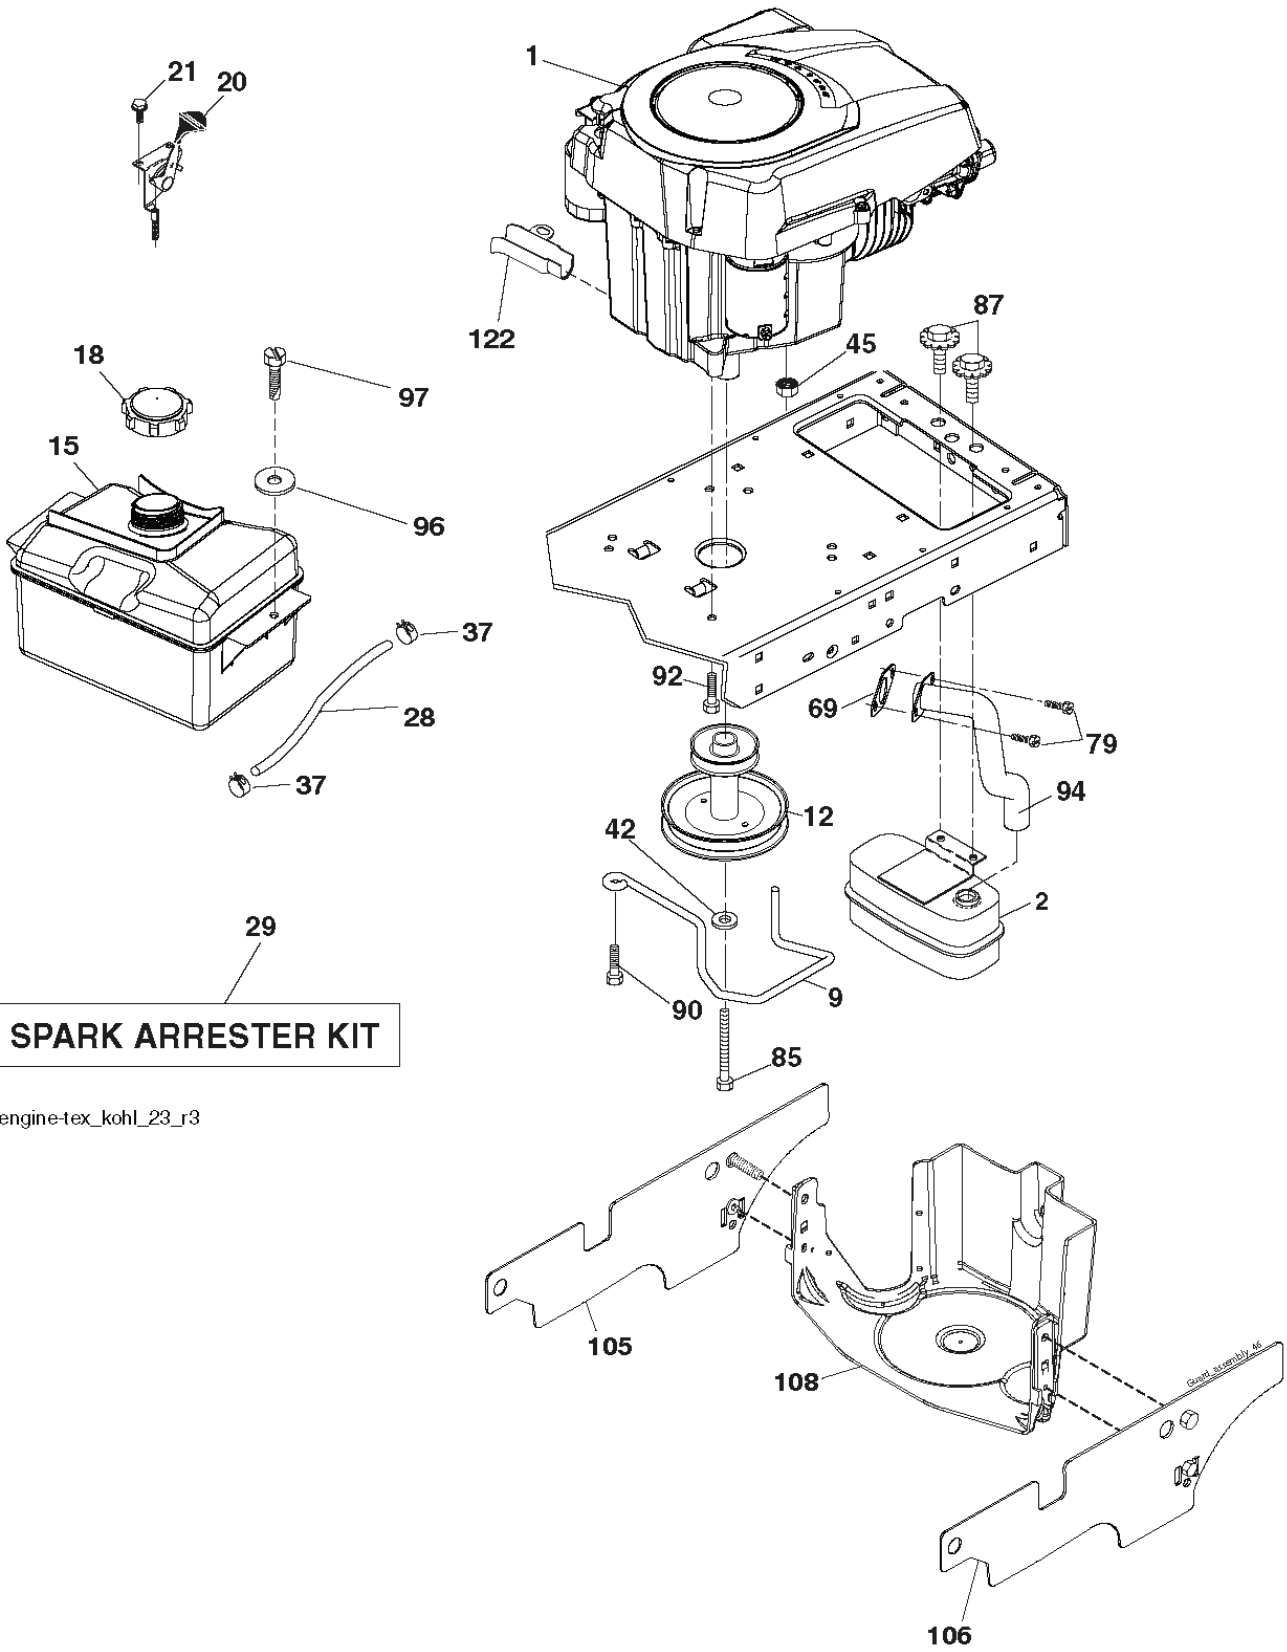

T02S

With 12V Outlet Option

With Service Minder Option

REF.	PART NO.	DESCRIPTION	REMARK	QTY.	KIT
1	532163465	BATTERY		1	
2	874760412	BOLT		1	
8	532193228	BOX		1	
16	532176138	MICRO SWITCH		1	
21	532400252	HARNESS		1	
22	532004152	BULB		1	
25	581498001	CABLE		1	
26	532175158	FUSE		1	
27	873510400	NUT		1	
28	532421686	CABLE		1	
29	532401545	SWITCH		1	
30	532193350	IGNITION MODULE		1	
33	532411935	KEY		1	
34	532110712	SWITCH		1	
40	581023101	HARNESS		1	
41	817720408	SCREW		1	
42	532131563	COVER		1	
43	532192507	SOLENOID		1	
55	817060512	SCREW		1	
71	581023001	HARNESS		1	
79	532175242	HOLDER		1	
87	532197802	SWITCH		1	
90	532435395	TERMINAL COVER		1	
92	532196615	CABLE ASSY		1	
93	532192540	SCREW		1	
94	532191834	MODULE.REVERSE.ROS		1	