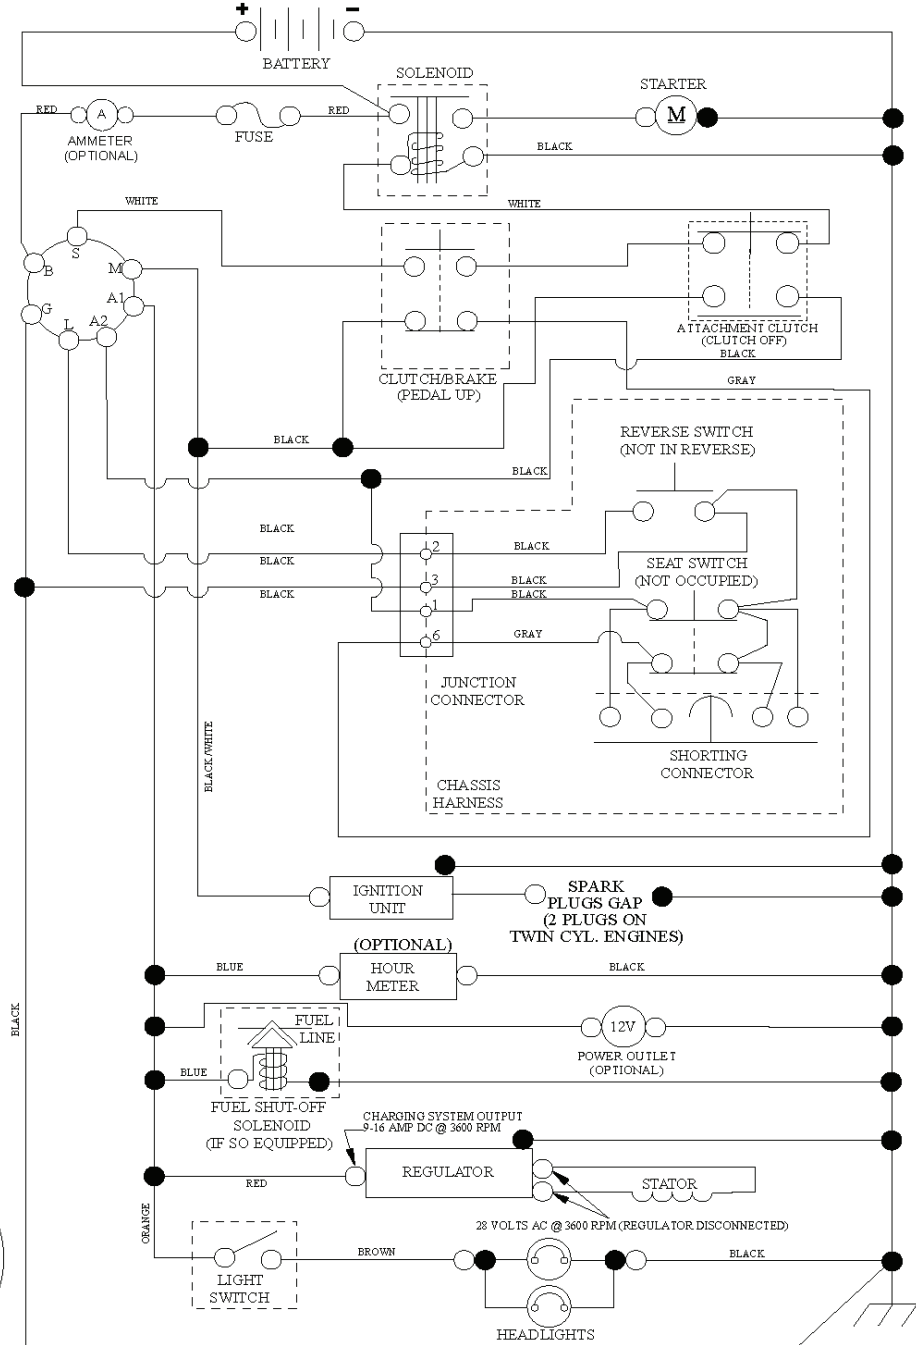

IGNITION SWITCH

POSITION	CIRCUIT	"MAKE"
OFF	M+G+A1	
RUN/OVERRIDE	B+A1	
RUN	B+A1	L+A2
START	B + S + A1	

03107

WIRING INSULATED CLIPS
NOTE: IF WIRING INSULATED CLIPS WERE REMOVED FOR SERVICING OF UNIT, THEY SHOULD BE RE-INSTALLED TO PROPERLY SECURE YOUR WIRING.

● NON-REMOVABLE CONNECTIONS

○ REMOVABLE CONNECTIONS