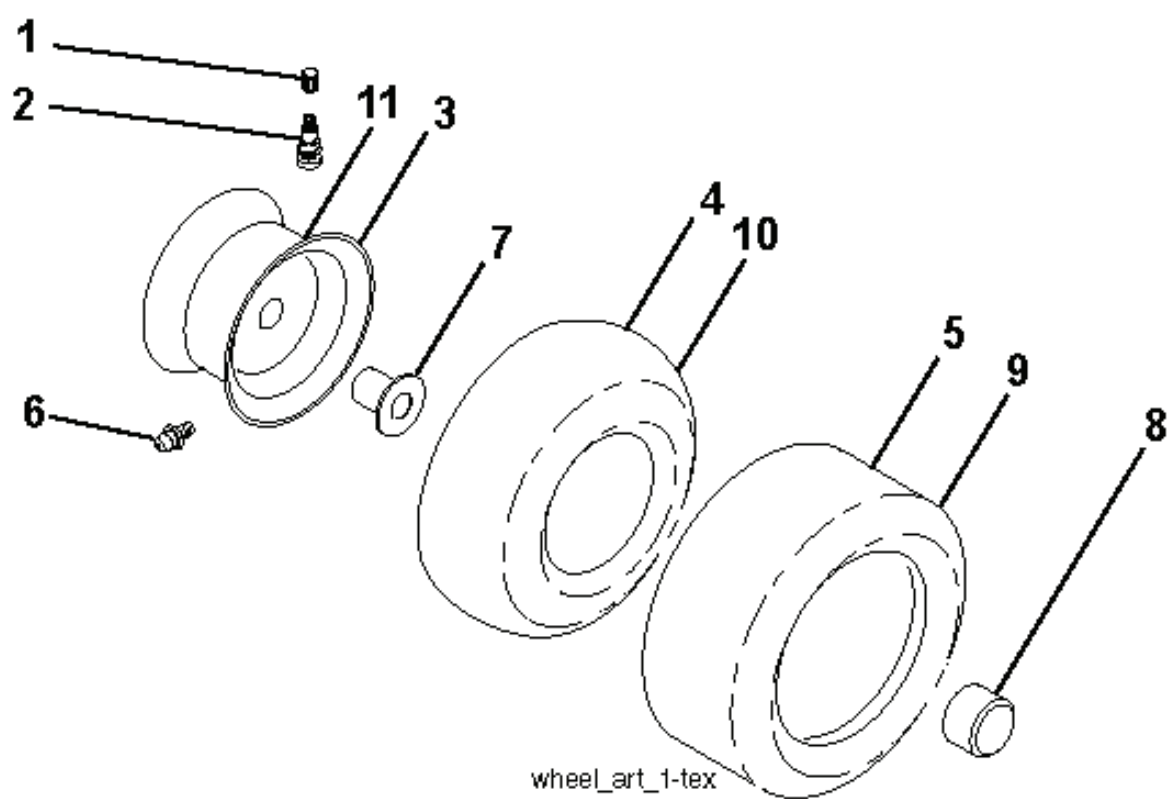

**IGNITION SWITCH**

POSITION	CIRCUIT	"MAKE"
OFF	M+G+A1	
RUN/OVERRIDE	B+A1	
RUN	B+A1	L+A2
START	B + S + A1	

03107

CHASSIS HARNESS CONNECTOR (MATING SIDE)

DASH HARNESS CONNECTOR (MATING SIDE)

WIRING INSULATED CLIPS  
 NOTE: IF WIRING INSULATED CLIPS WERE REMOVED FOR SERVICING OF UNIT, THEY SHOULD BE RE-INSTALLED TO PROPERLY SECURE YOUR WIRING.

● NON-REMOVABLE CONNECTIONS

○ REMOVABLE CONNECTIONS

seat-tex\_6.5SL\_2

---

REF.	PART NO.	DESCRIPTION	REMARK	QTY.	KIT
1	532439819	SEAT		1	
2	532180166	BRACKET		1	
3	532140675	STRAP		1	
6	873800600	NUT		1	
7	532124181	SPRING		1	
8	532171877	BOLT		1	
10	532196977	PLATE		1	
21	532171852	BOLT		1	
37	873800500	LOCK NUT		1	
40	532197661	HANDLE		1	
41	532198200	SPRING		1	
43	874760612	BOLT		1	
44	819133812	WASHER		1	

steering-tex\_HUSQSR\_10\_r2

REF.	PART NO.	DESCRIPTION	REMARK	QTY.	KIT
1	532439740	STEERING WHEEL		1	
2	532418168	AXLE		1	
4	532403087	SPINDLE		1	
5	532403088	SPINDLE		1	
6	532124931	WASHER		1	
7	532121748	WASHER		1	
8	812000029	RETAINER RING		1	
9	532121232	HUB CAP		1	
13	532121749	WASHER		1	
14	810040600	WASHER		1	
15	873540600	NUT		1	
16	532429373	SHAFT		1	
19	532194729	PLATE		1	
20	532441425	COVER		1	
21	532186737	ADAPTER		1	
22	532420537	SUPPORT		1	
26	532439743	HUB CAP		1	
28	817000612	SCREW		1	
33	810040500	WASHER		1	
35	532194732	PLATE		1	
45	819113812	WASHER		1	
53	532188967	WASHER		1	
57	532407465	BRACKET		1	
58	532194747	BOLT		1	
59	532194748	WASHER		1	
60	873971000	NUT		1	
61	532194740	LINK		1	
62	532194741	LINK		1	
63	817000512	SCREW		1	
64	532199849	SPRING RETAINER		1	
66	871020748	BOLT		1	
67	532194737	BUSHING		1	
68	873900700	NUT		1	
69	532199162	WASHER		1	
70	532196197	BRACKET		1	
71	532190752	SHAFT		1	
72	532428982	BOLT		1	
74	532124937	BEARING COL. STRG.		1	
122	532444962	CAP		1	