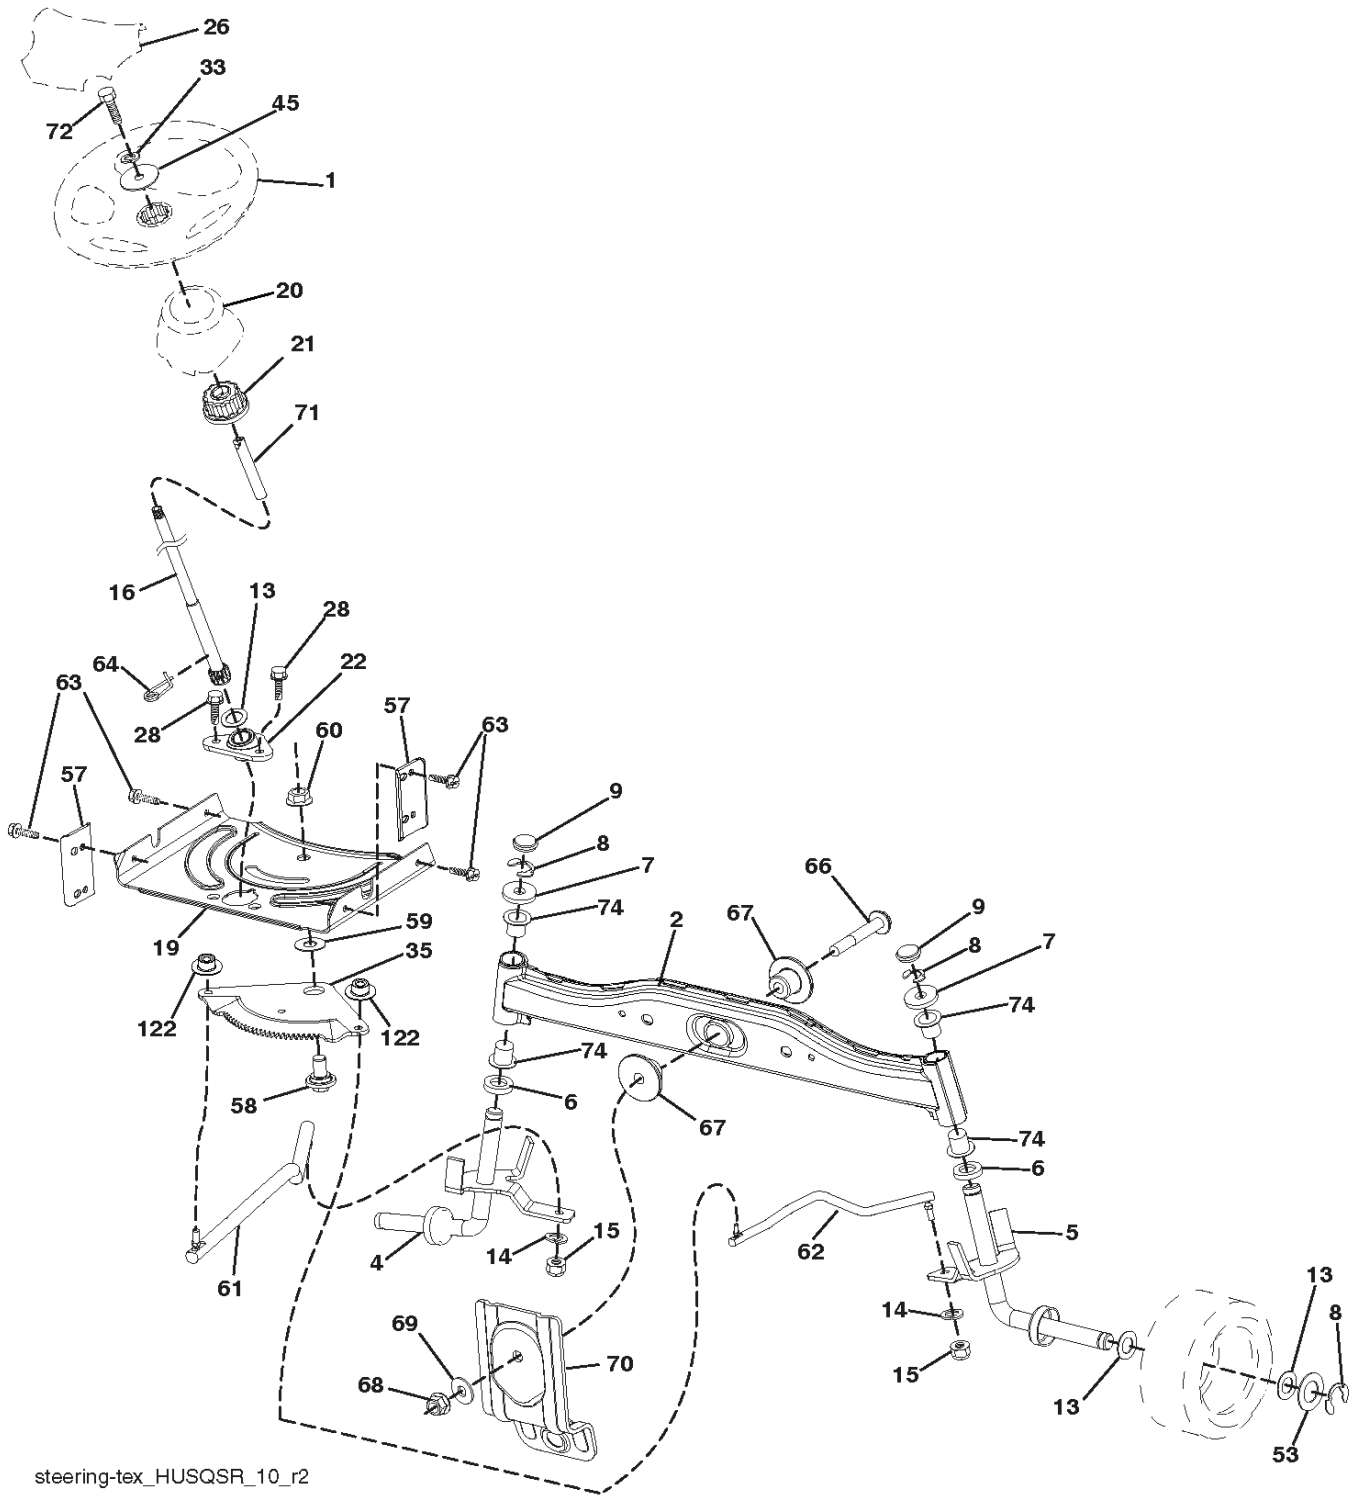

**IGNITION SWITCH**

POSITION	CIRCUIT	"MAKE"
OFF	M+G+A1	
RUN/OVERRIDE	B+A1	
RUN	B+A1	L+A2
START	B + S + A1	

03107

CHASSIS HARNESS CONNECTOR (MATING SIDE)

DASH HARNESS CONNECTOR (MATING SIDE)

WIRING INSULATED CLIPS  
 NOTE: IF WIRING INSULATED CLIPS WERE REMOVED FOR SERVICING OF UNIT, THEY SHOULD BE RE-INSTALLED TO PROPERLY SECURE YOUR WIRING.

● NON-REMOVABLE CONNECTIONS

○ REMOVABLE CONNECTIONS

seat-tex\_6.5SL\_2

---

REF.	PART NO.	DESCRIPTION	REMARK	QTY.	KIT
1	532439819	SEAT		1	
2	532180166	BRACKET		1	
3	532140675	STRAP		1	
6	873800600	NUT		1	
7	532124181	SPRING		1	
8	532171877	BOLT		1	
10	532196977	PLATE		1	
21	532171852	BOLT		1	
37	873800500	LOCK NUT		1	
40	532197661	HANDLE		1	
41	532198200	SPRING		1	
43	874760612	BOLT		1	
44	819133812	WASHER		1	