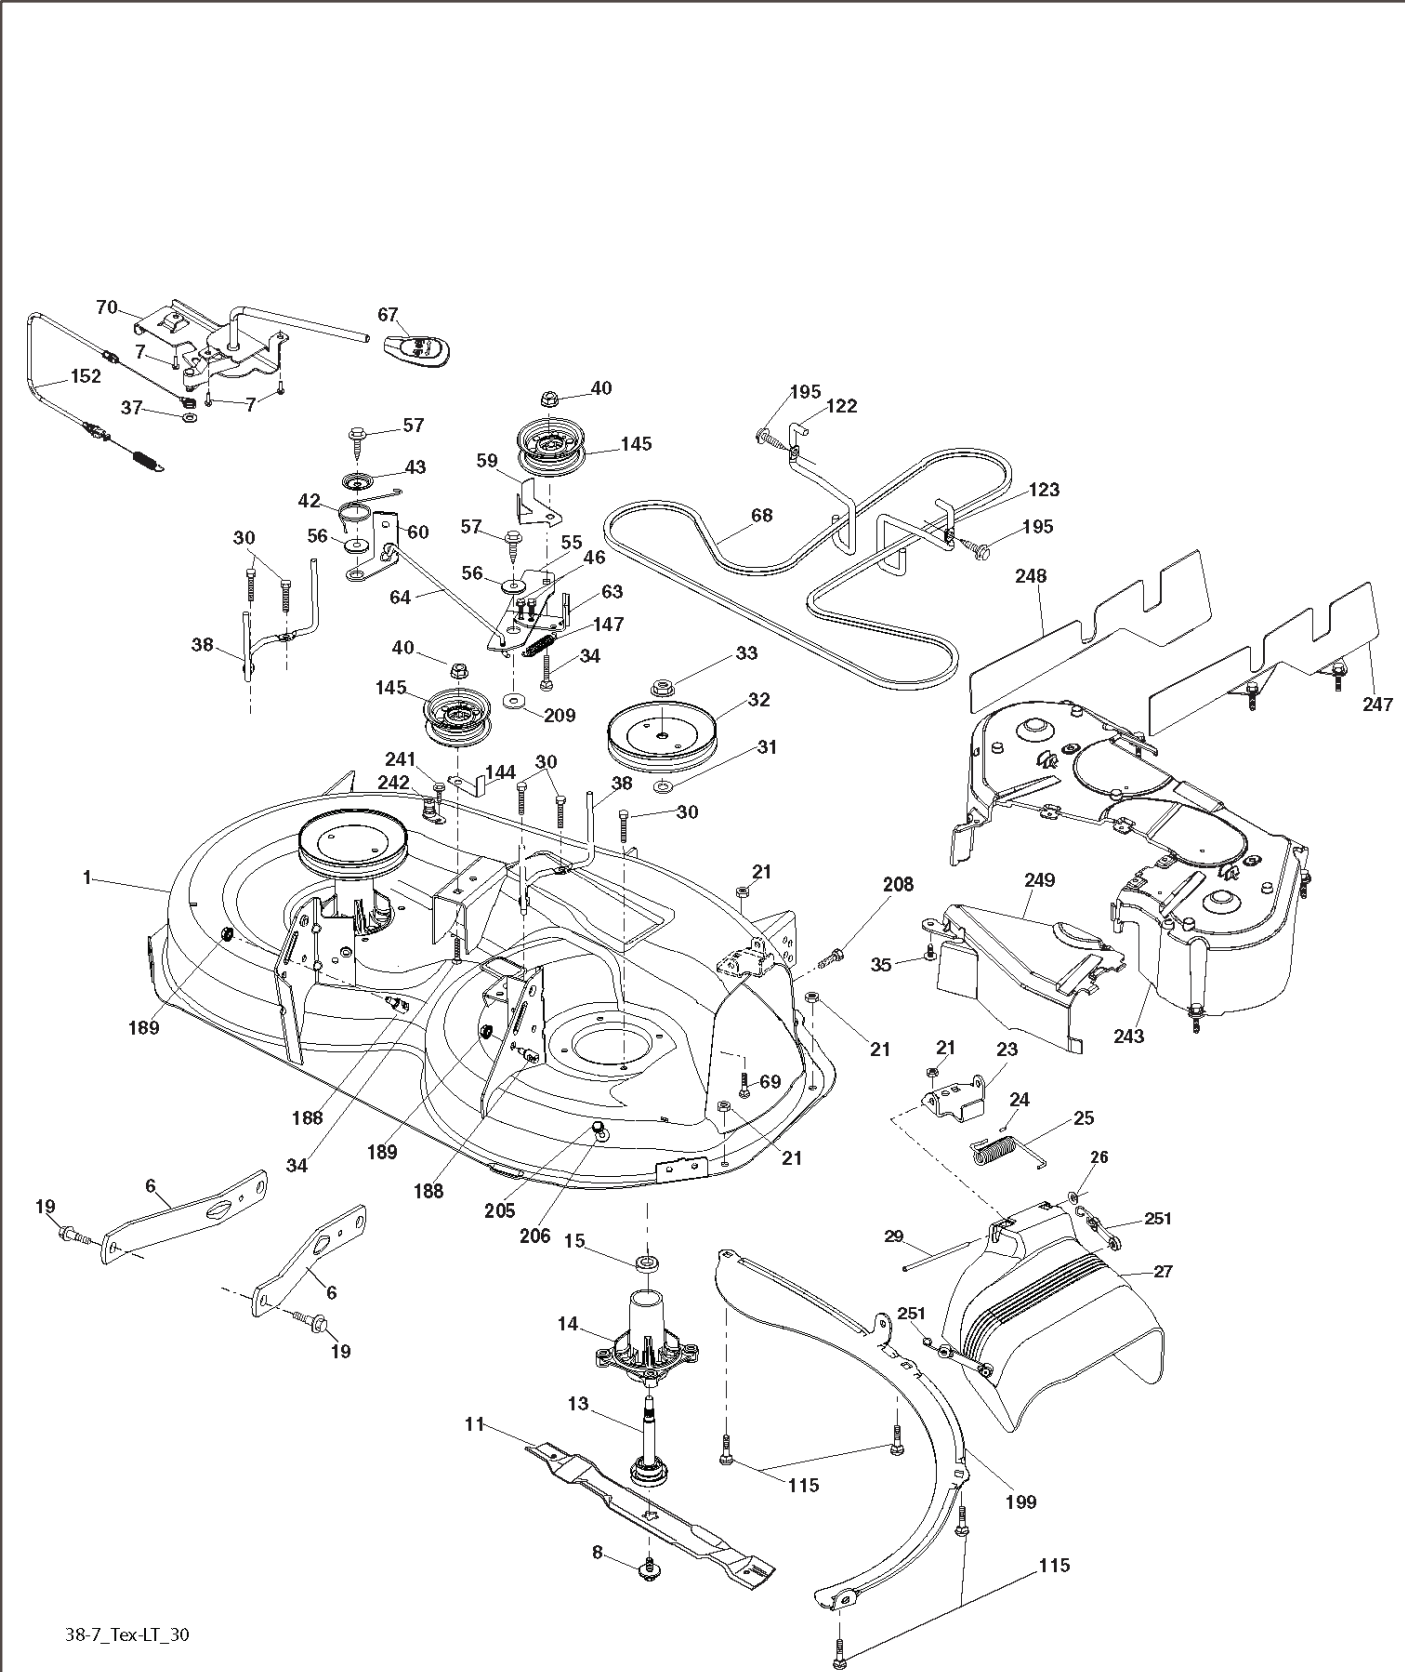

REF.	PART NO.	DESCRIPTION	REMARK	QTY.	KIT
1	532444163	HOUSING		1	
6	532195186	ARM		1	
7	532416358	SCREW		1	
8	532193003	SCREW		1	
11	532193957	RIDE ON BLADE		1	
13	532192872	SHAFT ASSY		1	
14	532187281	BEARING HOUSING		1	
15	532110485	BEARING		1	
19	532196539	BOLT		1	
21	873680500	NUT		1	
23	532192557	HINGE		1	
24	532105304	HUB CAP		1	
25	532197026	TORSION SPRING		1	
26	532110452	NUT		1	
27	532401618	DEFLECTOR		1	
29	532131491	SHAFT		1	
30	532173984	SCREW		1	
31	532187690	WASHER		1	
32	532199789	PULLEY		1	
33	532400234	NUT		1	
34	872110612	BOLT		1	
35	532133835	XMAS TREE FASTNER		1	
37	819131316	WASHER		1	
38	532199541	BELT GUIDE		1	
40	873900600	NUT		1	
42	532198410	SPRING		1	
43	532197256	SPRING		1	
46	532137729	SCREW		1	
55	532197249	ARM		1	
56	532199092	SPACER		1	
57	817000616	SCREW		1	
59	532141043	GUARD		1	
60	532199471	ARM		1	
63	532199470	ARM		1	
64	532199790	LINK		1	
67	532403012	HANDLE		1	
68	532408381	BELT		1	
69	872140505	BOLT		1	
70	532401246	CLUTCH		1	
115	872110505	BOLT		1	
122	532197258	BELT GUIDE		1	
123	532197259	BELT GUIDE		1	
144	532193414	BELT GUIDE		1	
145	532193197	PULLEY		1	
147	532401872	SPRING		1	
152	532435111	CABLE		1	
188	532195161	STUD		1	
189	873900500	NUT		1	
195	817000612	SCREW		1	
199	532400095	BAFFLE		1	
205	17490416	SIEHE 17640416		1	
206	19091416	WASHER		1	
208	17670608	SCREW		1	
209	819133210	WASHER		1	
241	532152927	SCREW		1	
242	532415598	HOSE COUPLING		1	
243	532432363	COVER		1	
247	532430258	SHIELD		1	
248	532430259	SHIELD		1	
249	532406514	COVER		1	
251	532436087	ELASTIC STRAP		1	
--	532192870	SPINDLE	Mandrel Assembly (Includes housing, shaft and shaft hardware only pulley not included)	1	
--	532443358	CUTTING DECK		1