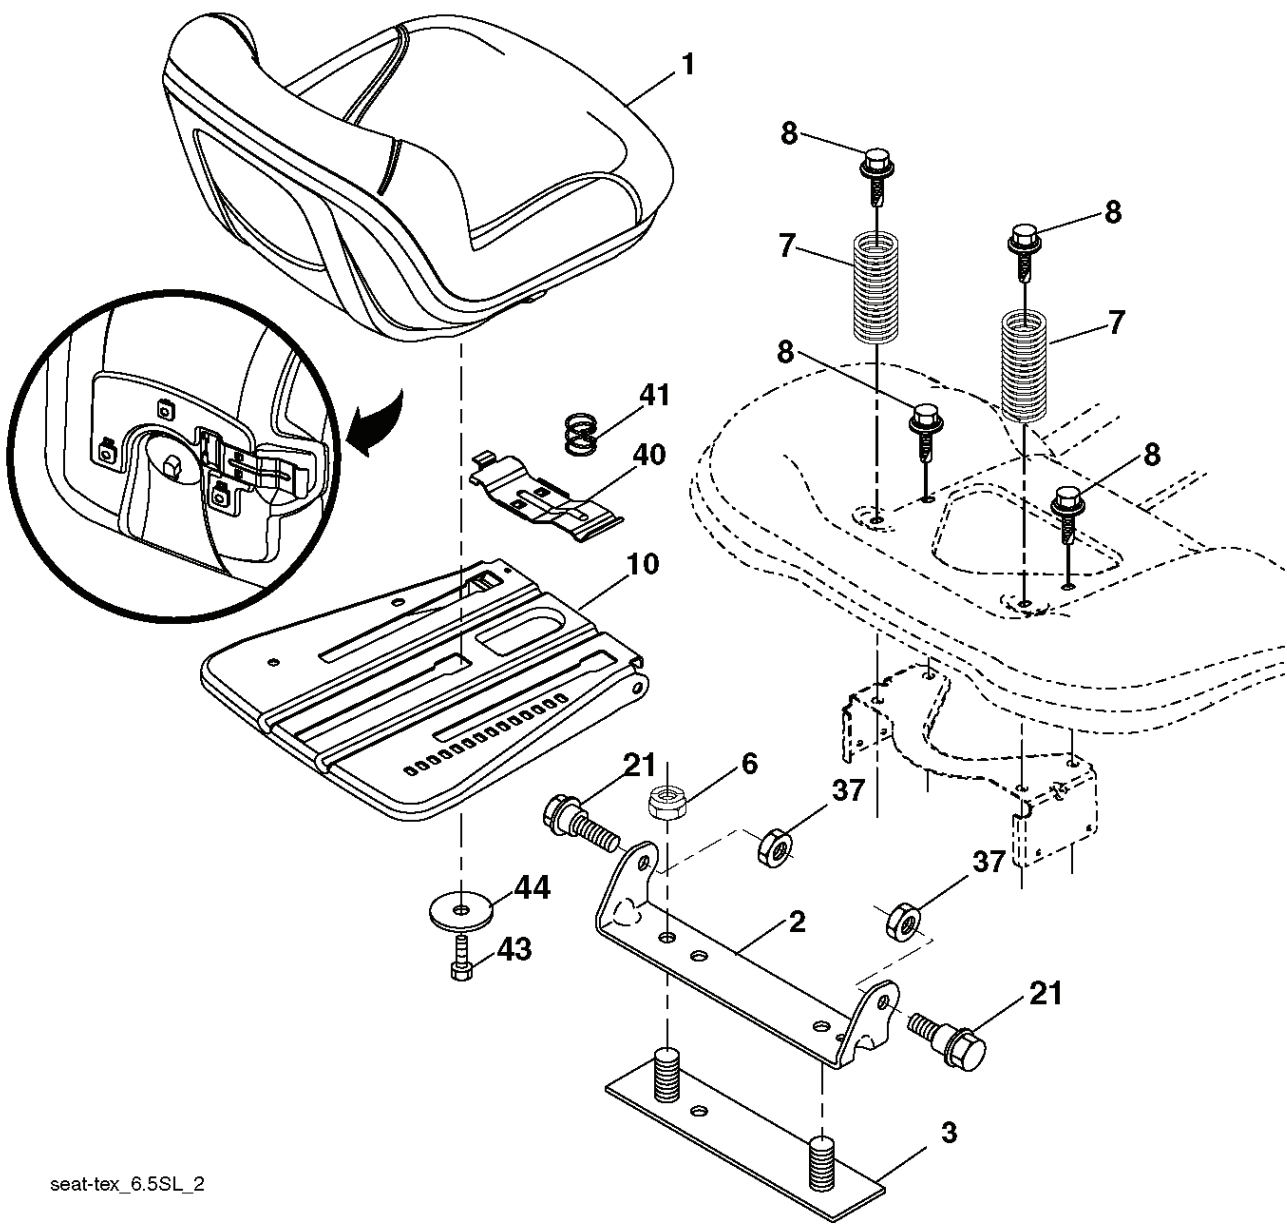

**IGNITION SWITCH**

POSITION	CIRCUIT	"MAKE"
OFF	M+G+A1	
RUN/OVERRIDE	B+A1	
RUN	B+A1	L+A2
START	B + S + A1	

03107

CHASSIS HARNESS CONNECTOR (MATING SIDE)

DASH HARNESS CONNECTOR (MATING SIDE)

WIRING INSULATED CLIPS  
 NOTE: IF WIRING INSULATED CLIPS WERE REMOVED FOR SERVICING OF UNIT, THEY SHOULD BE RE-INSTALLED TO PROPERLY SECURE YOUR WIRING.

● NON-REMOVABLE CONNECTIONS

○ REMOVABLE CONNECTIONS

seat-tex\_6.5SL\_2

---

REF.	PART NO.	DESCRIPTION	REMARK	QTY.	KIT
1	532439819	SEAT		1	
2	532180166	BRACKET		1	
3	532140675	STRAP		1	
6	873800600	NUT		1	
7	532124181	SPRING		1	
8	532171877	BOLT		1	
10	532196977	PLATE		1	
21	532171852	BOLT		1	
37	873800500	LOCK NUT		1	
40	532197661	HANDLE		1	
41	532198200	SPRING		1	
43	874760612	BOLT		1	
44	819133812	WASHER		1	