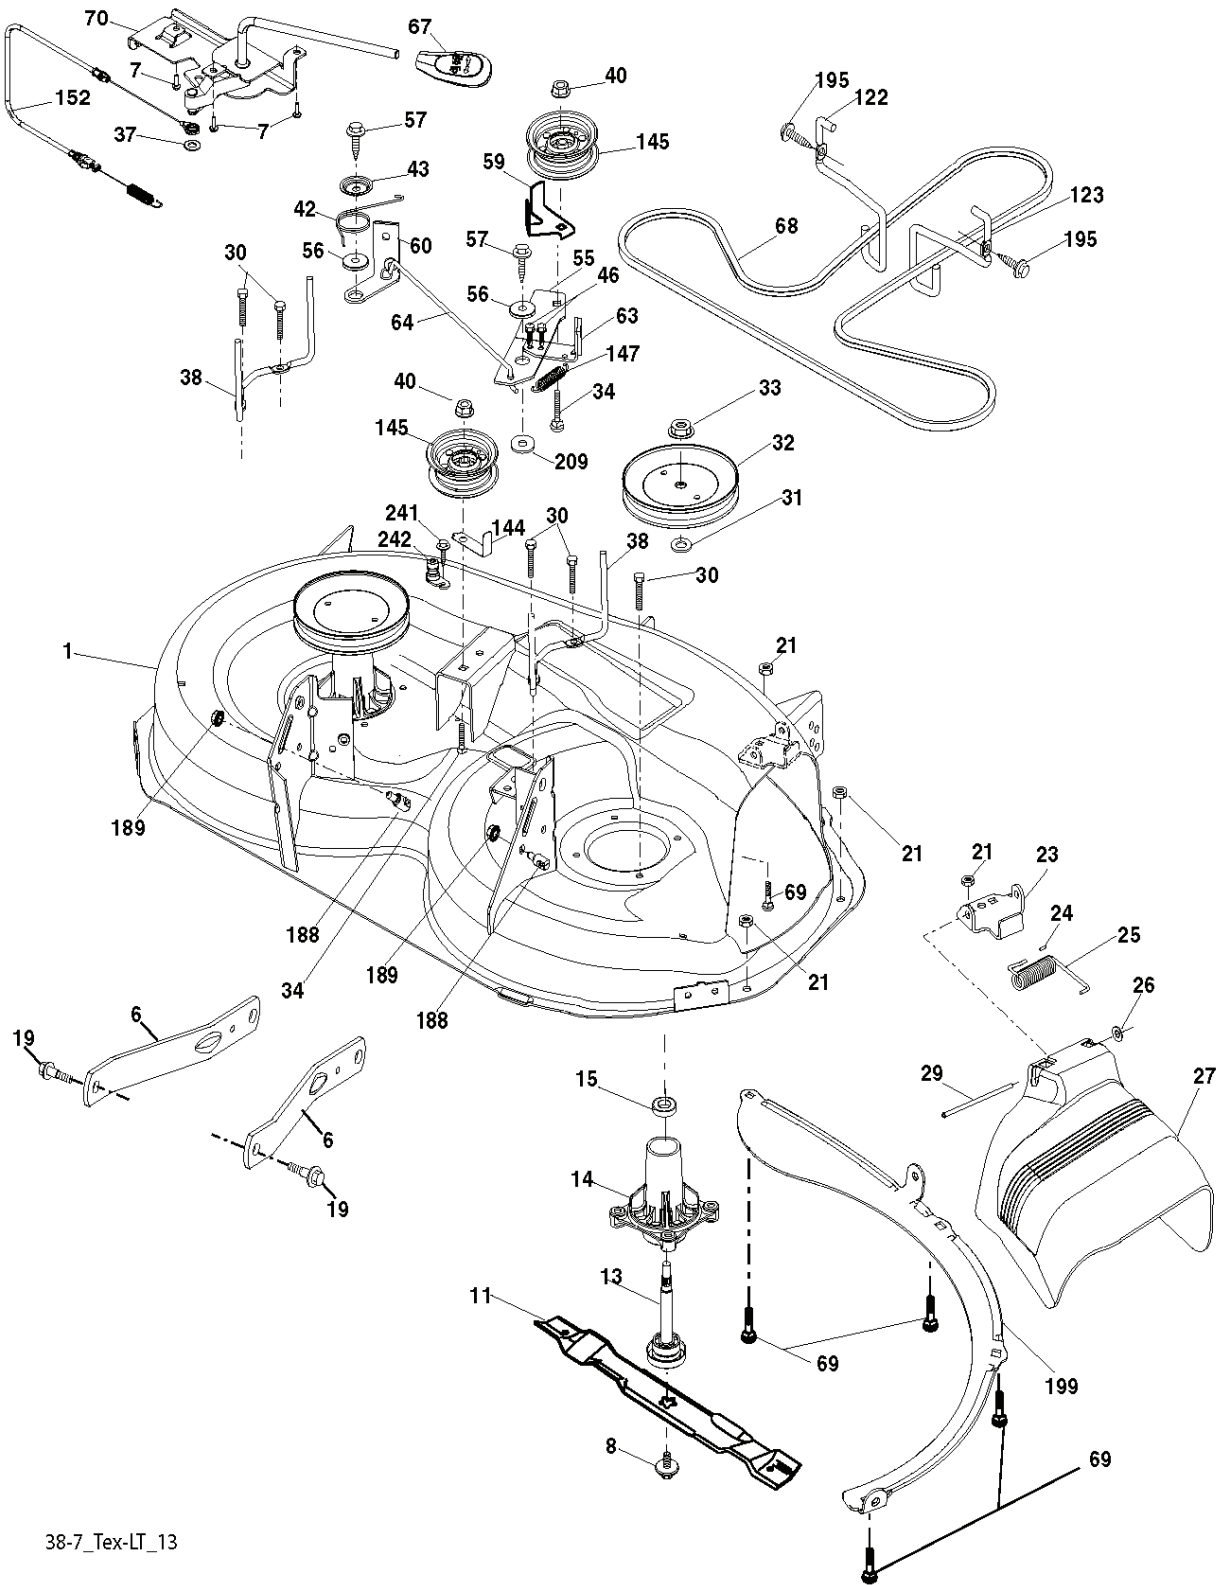

REF.	PART NO.	DESCRIPTION	REMARK	QTY.	KIT
1	532444163	HOUSING		1	
6	532195186	ARM		1	
7	532416358	SCREW		1	
8	532193003	SCREW		1	
11	532193957	RIDE ON BLADE		1	
13	532192872	SHAFT ASSY		1	
14	532187281	BEARING HOUSING		1	
15	532110485	BEARING		1	
19	532196539	BOLT		1	
21	873680500	NUT		1	
23	532192557	HINGE		1	
24	532105304	HUB CAP		1	
25	532197026	TORSION SPRING		1	
26	532110452	NUT		1	
27	532401472	DEFLECTOR		1	
29	532131491	SHAFT		1	
30	532173984	SCREW		1	
31	532187690	WASHER		1	
32	532199789	PULLEY		1	
33	532400234	NUT		1	
34	872110612	BOLT		1	
37	819131316	WASHER		1	
38	532199541	BELT GUIDE		1	
40	873900600	NUT		1	
42	532198410	SPRING		1	
43	532197256	SPRING		1	
46	532137729	SCREW		1	
55	532197249	ARM		1	
56	532199092	SPACER		1	
57	817000616	SCREW		1	
59	532141043	GUARD		1	
60	532199471	ARM		1	
63	532199470	ARM		1	
64	532199790	LINK		1	
67	532403012	HANDLE		1	
68	532408381	BELT		1	
69	872140505	BOLT		1	
70	532401246	CLUTCH		1	
122	532197258	BELT GUIDE		1	
123	532197259	BELT GUIDE		1	
144	532193414	BELT GUIDE		1	
145	532193197	PULLEY		1	
147	532401872	SPRING		1	
152	532435111	CABLE		1	
188	532195161	STUD		1	
189	873900500	NUT		1	
195	817000612	SCREW		1	
199	532400095	BAFFLE		1	
209	819133210	WASHER		1	
241	532152927	SCREW		1	
242	532415598	HOSE COUPLING		1	
--	532192870	SPINDLE	Mandrel Assembly (Includes housing, shaft and shaft hardware only pulley not included)	1	
--	532443359	CUTTING DECK		1