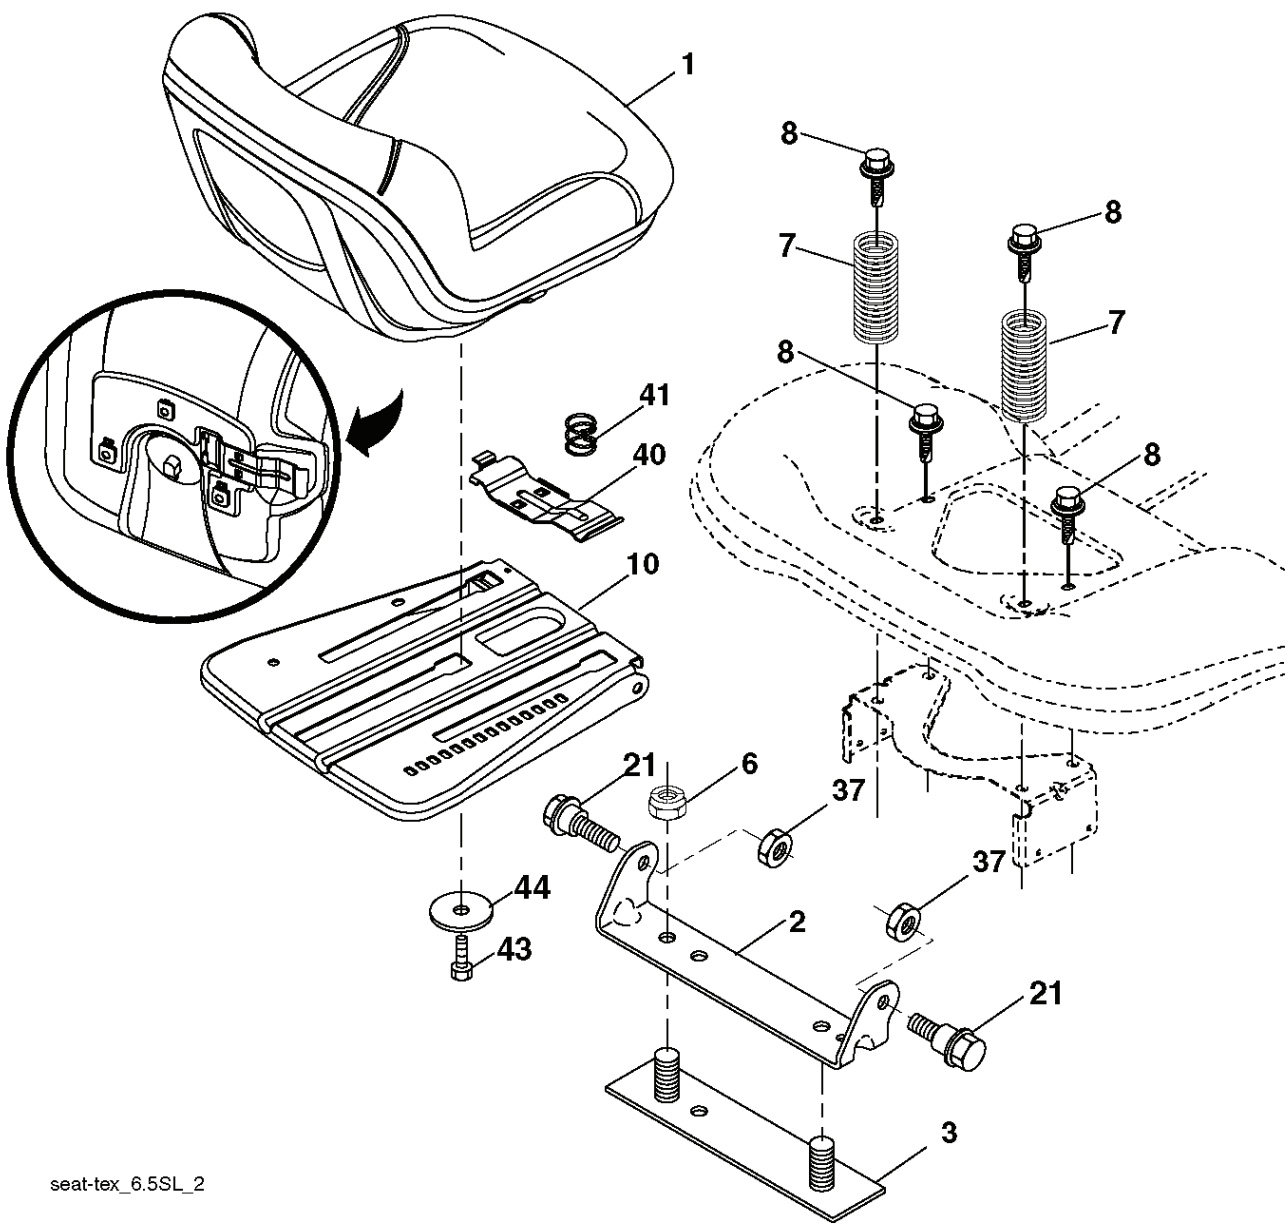

lift-tex_29

*Key 91 may be substituted for Key 101

REF.	PART NO.	DESCRIPTION	REMARK	QTY.	KIT
2	532422027	SHAFT		1	
3	532195231	LEVER		1	
7	532411555	GRIP		1	
10	532196314	SPRING		1	
87	532194209	SPRING		1	
88	532410710	SPRING		1	
89	819191912	WASHER		1	
90	532194208	PIN		1	
91	532195181	LINK		1	
97	817000612	SCREW		1	
98	532195270	LINK		1	
100	873930600	NUT		1	
101	532407003	LINK		1	

IGNITION SWITCH

POSITION	CIRCUIT	"MAKE"
OFF	M+G+A1	
RUN/OVERRIDE	B+A1	
RUN	B+A1	L+A2
START	B + S + A1	

03107

CHASSIS HARNESS CONNECTOR (MATING SIDE)

DASH HARNESS CONNECTOR (MATING SIDE)

WIRING INSULATED CLIPS
 NOTE: IF WIRING INSULATED CLIPS WERE REMOVED FOR SERVICING OF UNIT, THEY SHOULD BE RE-INSTALLED TO PROPERLY SECURE YOUR WIRING.

● NON-REMOVABLE CONNECTIONS

○ REMOVABLE CONNECTIONS

seat-tex_6.5SL_2

REF.	PART NO.	DESCRIPTION	REMARK	QTY.	KIT
1	532439819	SEAT		1	
2	532180166	BRACKET		1	
3	532140675	STRAP		1	
6	873800600	NUT		1	
7	532124181	SPRING		1	
8	532171877	BOLT		1	
10	532196977	PLATE		1	
21	532171852	BOLT		1	
37	873800500	LOCK NUT		1	
40	532197661	HANDLE		1	
41	532198200	SPRING		1	
43	874760612	BOLT		1	
44	819133812	WASHER		1	

REF.	PART NO.	DESCRIPTION	REMARK	QTY.	KIT
1	532400389	LABEL		1	
2	581627301	DECAL		1	
3	532196841	DECAL		1	
4	532446346	DECAL		1	
5	532159736	DECAL		1	
6	532180432	DECAL		1	
7	532182166	DECAL		1	
8	532432042	DECAL		1	
9	532145005	DECAL		1	
10	532140837	DECAL		1	
11	532196357	DECALC."DANGER DEFLECTEUR"		1	
12	532194302	DECALC.SCHEMA MONTAGE		1	
13	532159737	DECAL		1	
--	532439681	PLATE		1	
--	532439966	PAD		1	
--	532162598	DECAL		1	