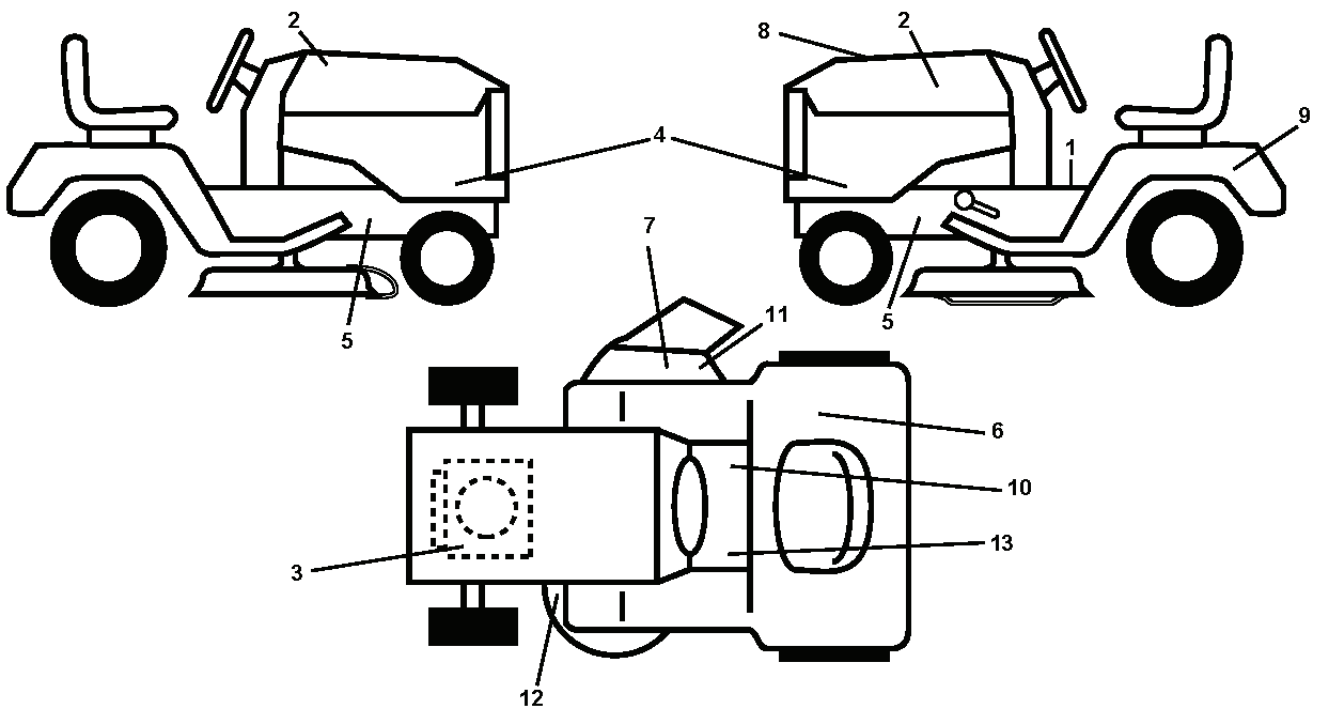

lift-tex_29

*Key 91 may be substituted for Key 101

REF.	PART NO.	DESCRIPTION	REMARK	QTY.	KIT
2	532422027	SHAFT		1	
3	532195231	LEVER		1	
7	532411555	GRIP		1	
10	532196314	SPRING		1	
87	532194209	SPRING		1	
88	532410710	SPRING		1	
89	819191912	WASHER		1	
90	532194208	PIN		1	
91	532195181	LINK		1	
97	817000612	SCREW		1	
98	532195270	LINK		1	
100	873930600	NUT		1	
101	532407003	LINK		1	

IGNITION SWITCH

POSITION	CIRCUIT	"MAKE"
OFF	M+G+A1	
RUN/OVERRIDE	B+A1	
RUN	B+A1	L+A2
START	B + S + A1	

03107

CHASSIS HARNESS CONNECTOR (MATING SIDE)

DASH HARNESS CONNECTOR (MATING SIDE)

WIRING INSULATED CLIPS
 NOTE: IF WIRING INSULATED CLIPS WERE REMOVED FOR SERVICING OF UNIT, THEY SHOULD BE RE-INSTALLED TO PROPERLY SECURE YOUR WIRING.

REF.	PART NO.	DESCRIPTION	REMARK	QTY.	KIT
1	532400389	LABEL		1	
2	581627301	DECAL		1	
3	532196841	DECAL		1	
4	532446346	DECAL		1	
5	532159736	DECAL		1	
6	532180432	DECAL		1	
7	532182166	DECAL		1	
8	532432042	DECAL		1	
9	532145005	DECAL		1	
10	532140837	DECAL		1	
11	532196357	DECALC."DANGER DEFLECTEUR"		1	
12	532194302	DECALC.SCHEMA MONTAGE		1	
13	532159737	DECAL		1	
--	532439681	PLATE		1	
--	532439966	PAD		1	
--	532162598	DECAL		1	