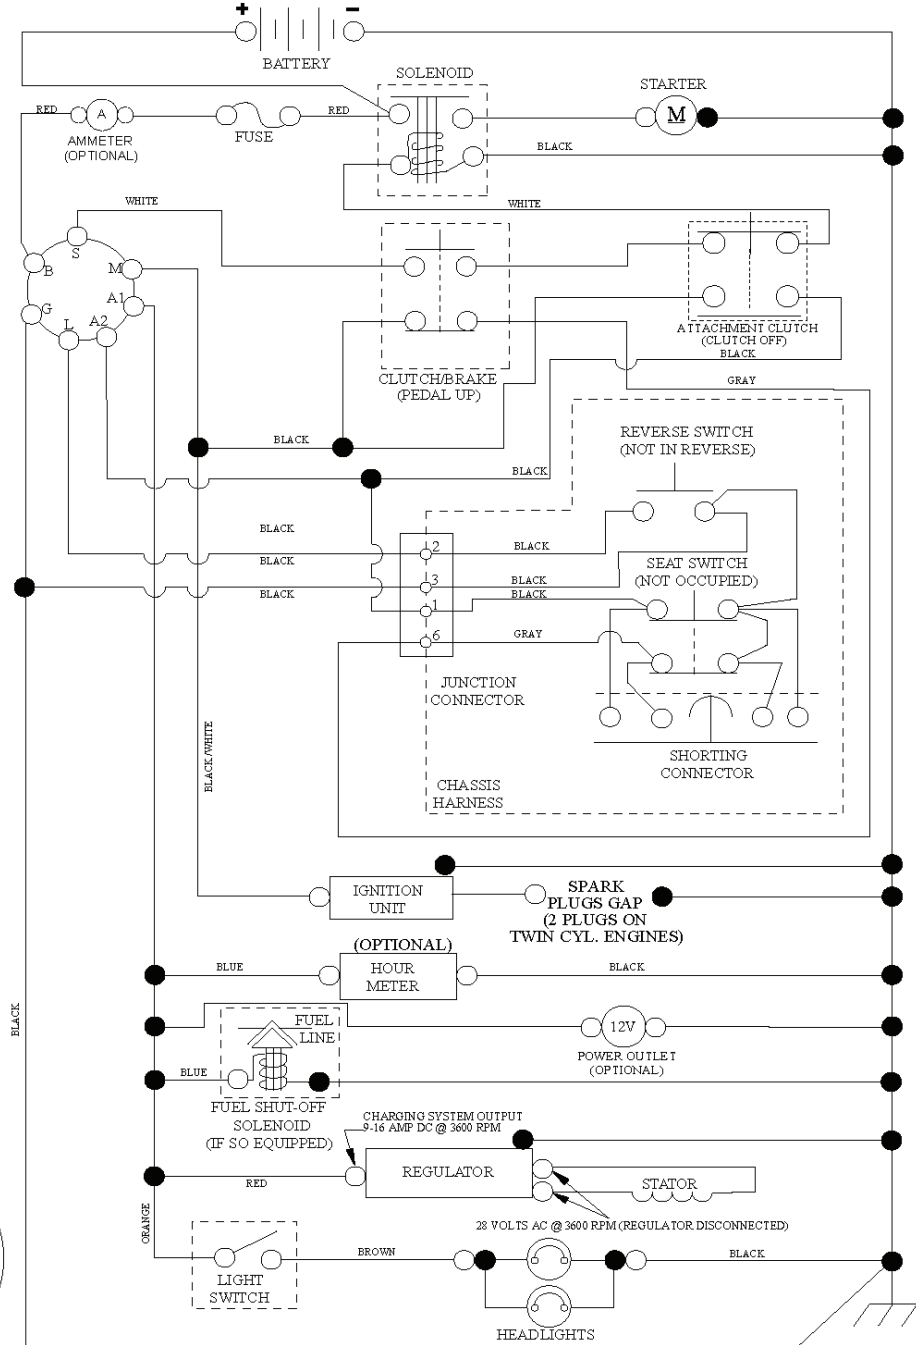

lift-tex_29

*Key 91 may be substituted for Key 101

REF.	PART NO.	DESCRIPTION	REMARK	QTY.	KIT
2	532422027	SHAFT		1	
3	532195231	LEVER		1	
7	532411555	GRIP		1	
10	532196314	SPRING		1	
87	532194209	SPRING		1	
88	532410710	SPRING		1	
89	819191912	WASHER		1	
90	532194208	PIN		1	
91	532195181	LINK		1	
97	817000612	SCREW		1	
98	532195270	LINK		1	
100	873930600	NUT		1	
101	532407003	LINK		1	

REF.	PART NO.	DESCRIPTION	REMARK	QTY.	KIT
1	532400389	LABEL		1	
2	581627301	DECAL		1	
3	532196841	DECAL		1	
4	532446346	DECAL		1	
5	532159736	DECAL		1	
6	532180432	DECAL		1	
7	532182166	DECAL		1	
8	532432042	DECAL		1	
9	532145005	DECAL		1	
10	532140837	DECAL		1	
11	532196357	DECALC."DANGER DEFLECTEUR"		1	
12	532194302	DECALC.SCHEMA MONTAGE		1	
13	532159737	DECAL		1	
--	532439681	PLATE		1	
--	532439966	PAD		1	
--	532162598	DECAL		1	