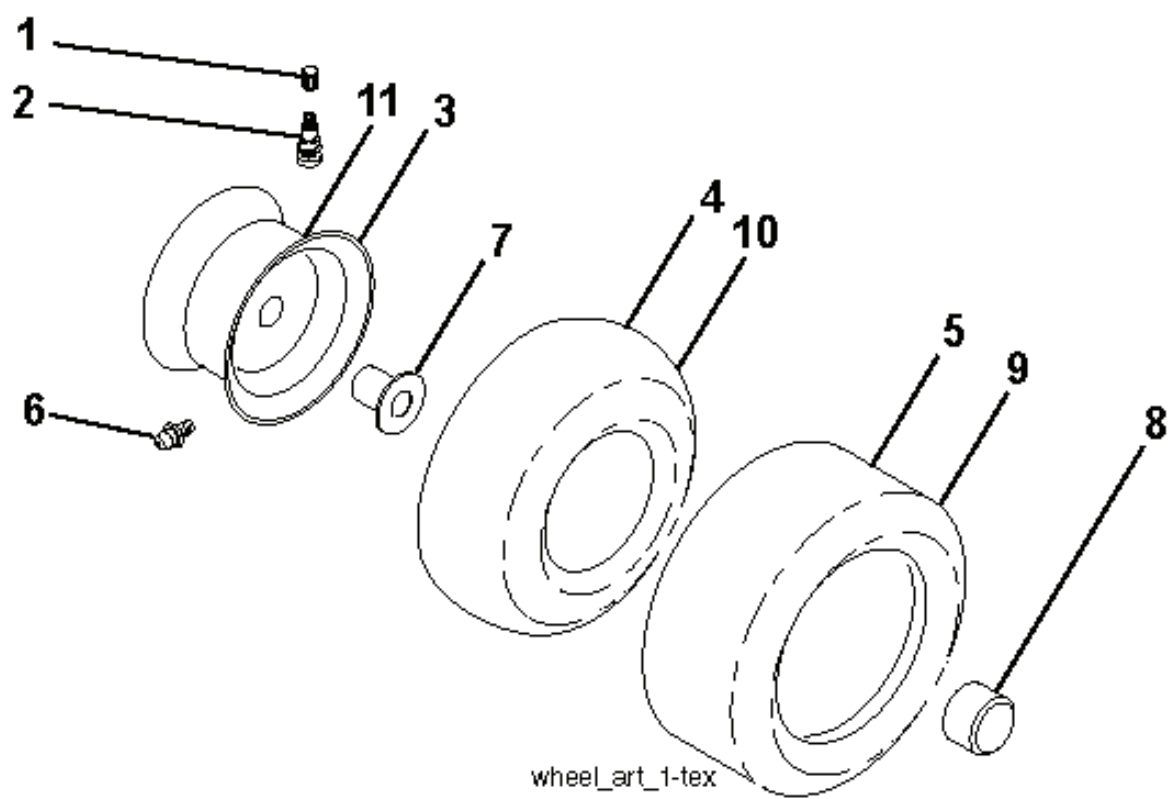

REF.	PART NO.	DESCRIPTION	REMARK	QTY.	KIT
1	532059192	CAP VALVE		1	
2	532065139	NIPPLE		1	
3	532138336	RIM	Front 6"	1	
4	532059904	HOSE	(Service Item Only)	1	
5	532106222	TIRE	Front 15" x 6.0"-6"	1	
6	532124957	FITTING	(Front Wheel Only)	1	
7	532124959	BEARING	(Front Wheel Only)	1	
8	532175039	HUB CAP		1	
9	532420531	TIRE	Rear 18" x 9.5"-8"	1	
10	532124926	HOSE	(Service Item Only)	1	
11	532138337	RIM SPROCKET	Rear 8"	1	
--	532144334	SEALING FOAM		1	
	PART NO.		REMARK		KIT