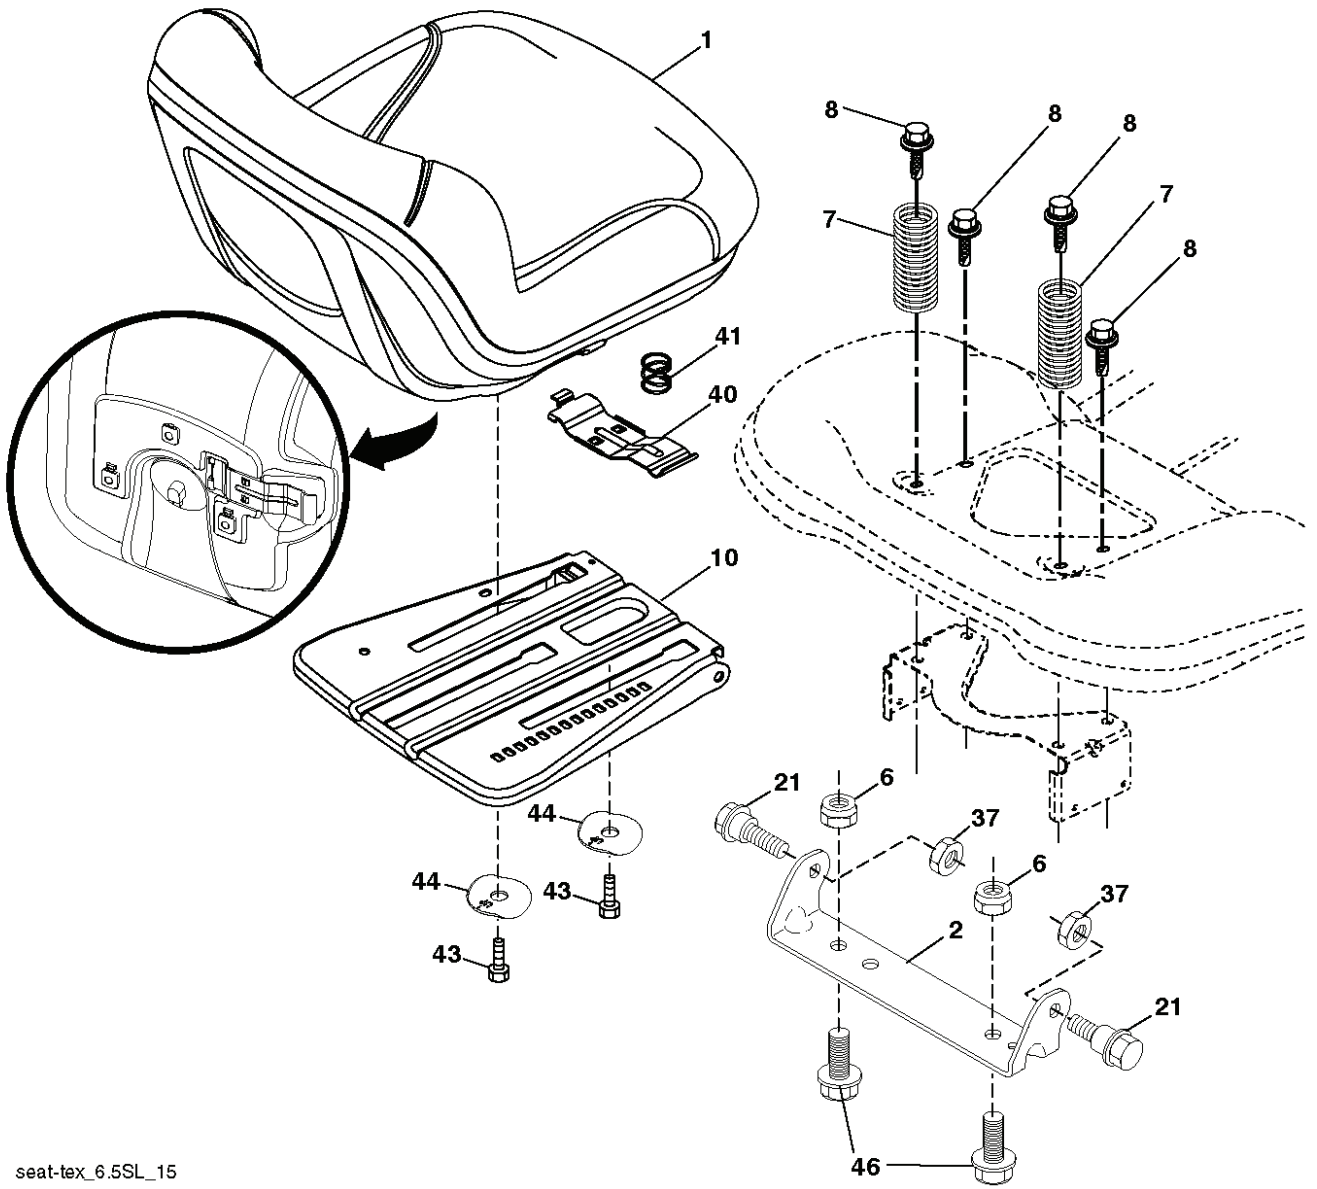

SCH10

IGNITION SWITCH

POSITION	CIRCUIT	"MAKE"
OFF	M+G+A1	
RUN/OVERRIDE	B+A1	
RUN	B+A1	L+A2
START	B + S + A1	

03107

CHASSIS HARNESS CONNECTOR (MATING SIDE)

DASH HARNESS CONNECTOR (MATING SIDE)

WIRING INSULATED CLIPS
NOTE: IF WIRING INSULATED CLIPS WERE REMOVED FOR SERVICING OF UNIT, THEY SHOULD BE RE-INSTALLED TO PROPERLY SECURE YOUR WIRING.

NON-REMOVABLE CONNECTIONS

REMOVABLE CONNECTIONS

seat-tex_6.5SL_15

REF.	PART NO.	DESCRIPTION	REMARK	QTY.	KIT
1	532439819	SEAT		1	
2	532180166	BRACKET		1	
6	873800600	NUT		1	
7	589483501	SPRING		1	
8	532171877	BOLT		1	
10	596657402	PLATE		1	
21	587907801	BOLT		1	
37	873800500	LOCK NUT		1	
40	532197661	HANDLE		1	
41	532198200	SPRING		1	
43	874760612	BOLT		1	
44	501051801	WASHER		1	
46	588090401	BOLT		1	
	PART NO.		REMARK		KIT