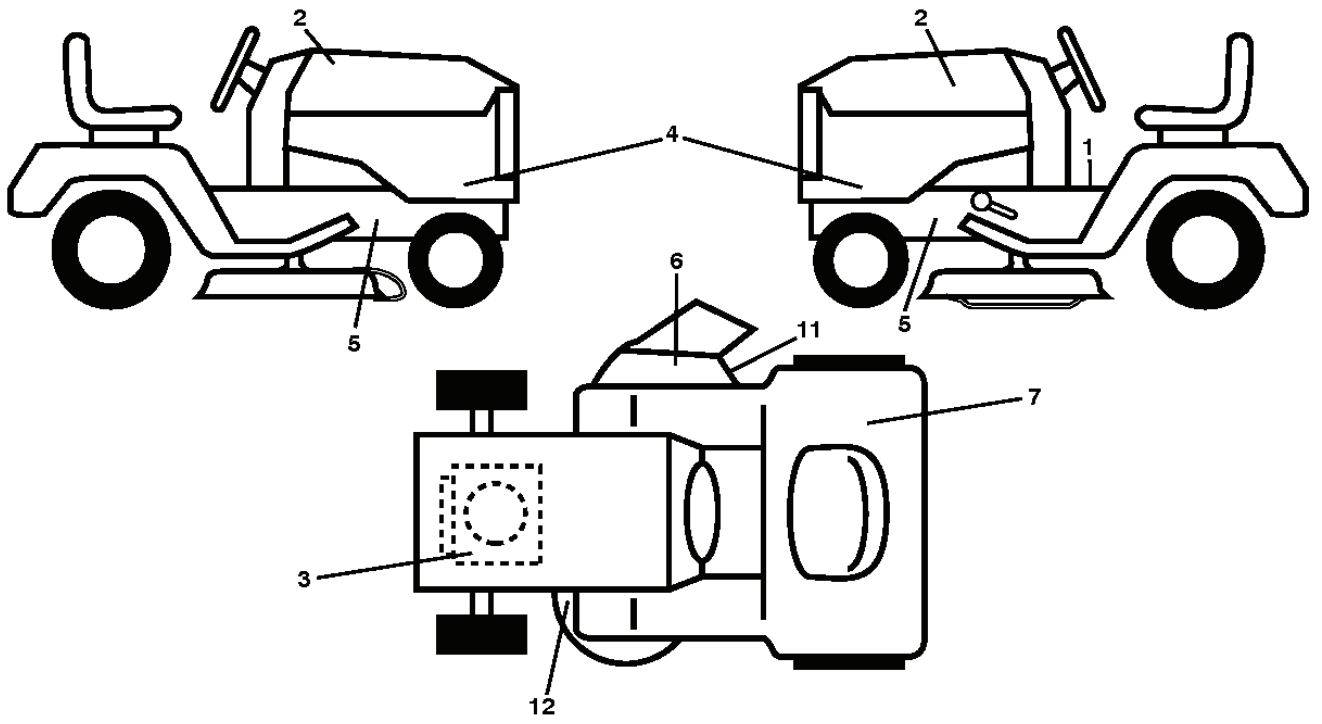

REF.	PART NO.	DESCRIPTION	REMARK	QTY.	KIT
1	586047302	DECAL		1	
2	501131401	DECAL		1	
3	581579701	DECAL		1	
4	532448246	DECAL		1	
5	581579601	DECAL		1	
6	584904601	DECAL		1	
7	586757101	DECAL		1	
11	581579201	DECAL		1	
12	581580003	DECAL		1	
--	581724601	DECAL		1	
--	532439681	PLATE		1	
--	532439966	PAD		1