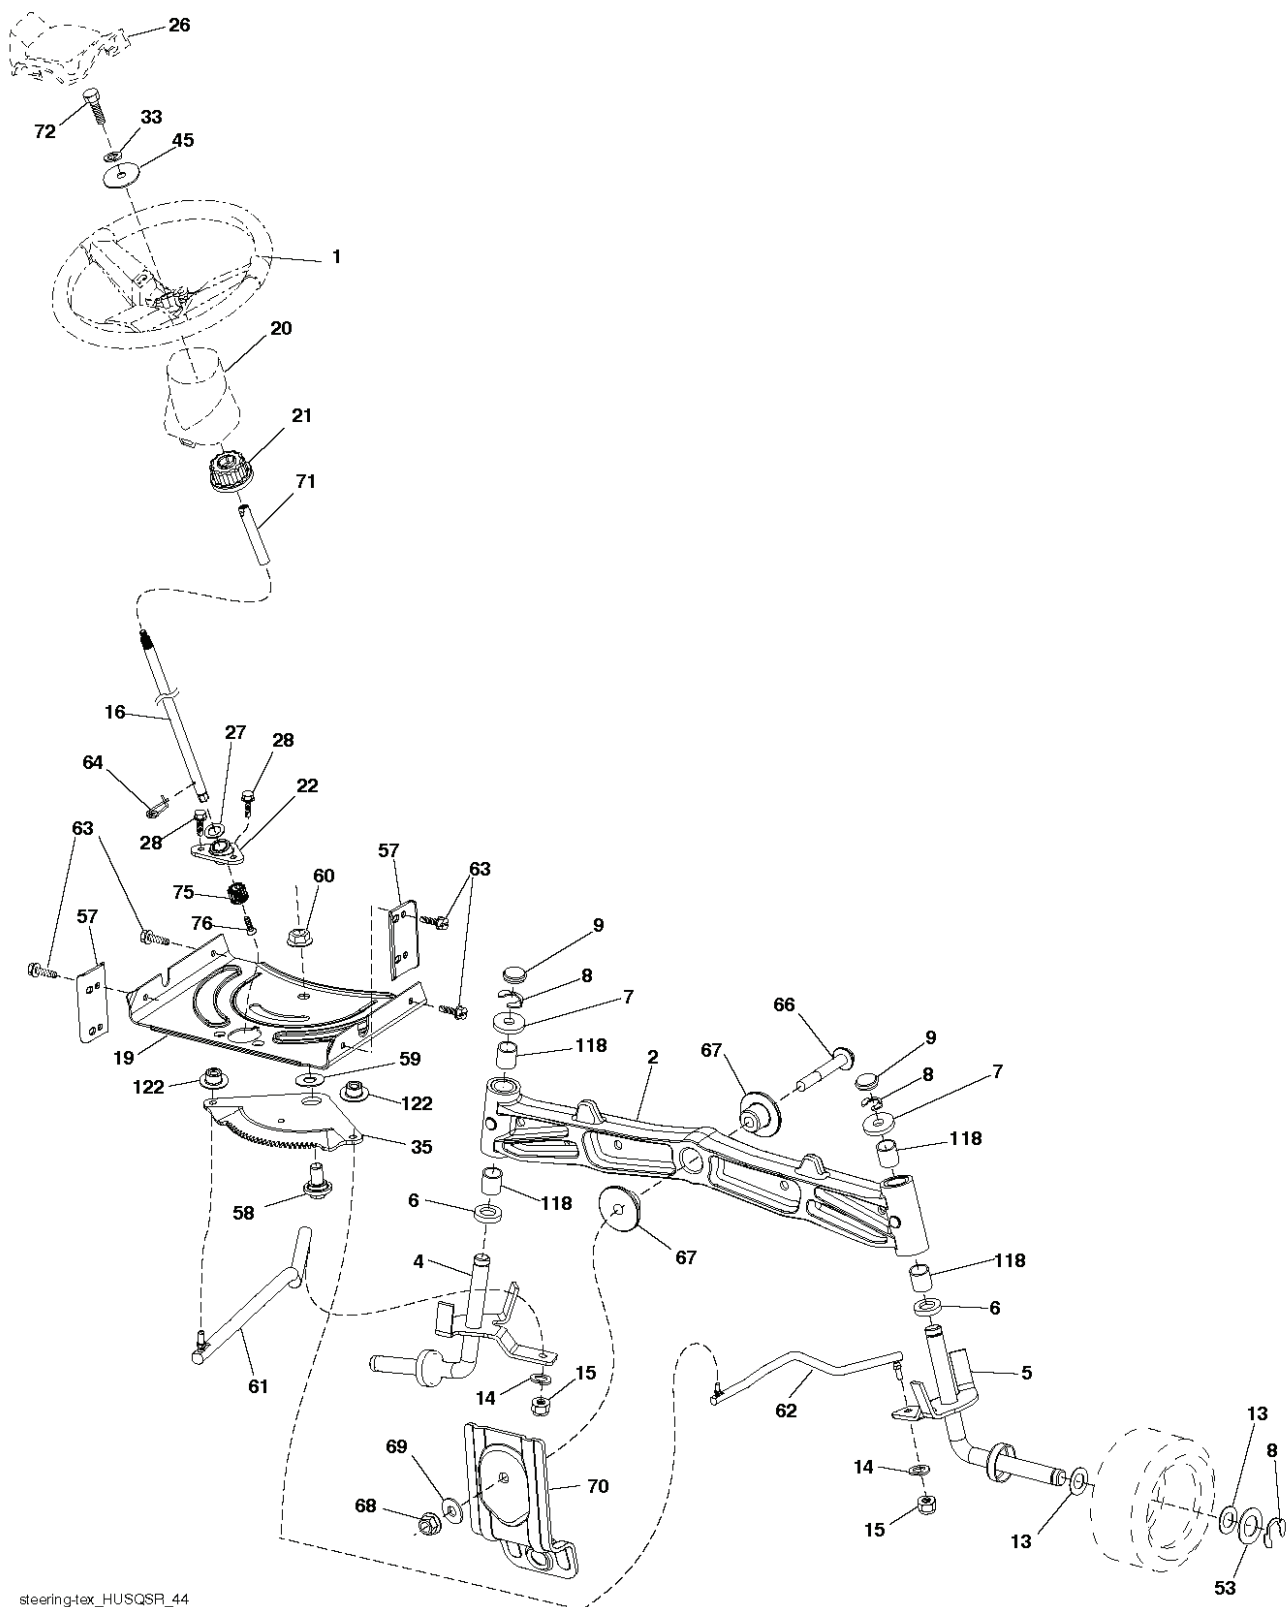

LT1597, 96041039300, 2018-05

SPARE PARTS LIST

steering-tex_HUSQSR_44

REF.	PART NO.	DESCRIPTION	REMARK	QTY.	KIT
1	532439740	STEERING WHEEL		1	
2	532413591	LINK ARM		1	
4	532403087	SPINDLE		1	
5	532403088	SPINDLE		1	
6	532006266	WASHER		1	
7	532121748	WASHER		1	
8	812000029	RETAINER RING		1	
9	532121232	HUB CAP		1	
13	532121749	WASHER		1	
14	539990118	WASHER		1	
15	873540600	NUT		1	
16	585869202	SHAFT		1	
19	532194729	PLATE		1	
20	532441425	COVER		1	
21	532186737	ADAPTER		1	
22	585029802	BEARING		1	
26	532439743	HUB CAP		1	
27	819211616	WASHER		1	
28	817000612	SCREW		1	
33	539990187	WASHER		1	
35	532194732	PLATE		1	
45	819113812	WASHER		1	
53	532188967	WASHER		1	
57	532407465	BRACKET		1	
58	532194747	BOLT		1	
59	532194748	WASHER		1	
60	873971000	NUT		1	
61	532194740	LINK		1	
62	532194741	LINK		1	
63	817000512	SCREW		1	
64	532199849	SPRING RETAINER		1	
66	871020748	BOLT		1	
67	532194737	BUSHING		1	
68	873900700	NUT		1	
69	532199162	WASHER		1	
70	585338801	BRACKET		1	
71	532190752	SHAFT		1	
72	532428982	BOLT		1	
75	580683701	PINION		1	
76	580683601	SCREW		1	
118	532406013	BEARING		1	
122	532444962	CAP		1	

wheel_art_1-tex

REF.	PART NO.	DESCRIPTION	REMARK	QTY.	KIT
1	532059192	CAP VALVE		1	
2	532065139	NIPPLE		1	
3	532138336	RIM	Front 6"	1	
4	532059904	HOSE	(Service Item Only)	1	
5	532106222	TIRE	Front 15" x 6.0"-6"	1	
6	532000278	NIPPLE	(Front Wheel Only)	1	
7	532009040	BEARING	(Front Wheel Only)	1	
8	532175039	HUB CAP		1	
9	532420531	TIRE	Rear 18" x 9.5"-8"	1	
10	532007152	TUBE	(Service Item Only)	1	
11	532138337	RIM SPROCKET	Rear 8"	1	
--	532144334	SEALING FOAM		1	

REF.	PART NO.	DESCRIPTION	REMARK	QTY.	KIT
1	586047302	DECAL		1	
2	501131401	DECAL		1	
3	581579701	DECAL		1	
4	532448246	DECAL		1	
5	581579601	DECAL		1	
6	584904601	DECAL		1	
7	586757101	DECAL		1	
11	581579201	DECAL		1	
12	581580003	DECAL		1	
--	581724601	DECAL		1	
--	532439681	PLATE		1	
--	532439966	PAD		1	