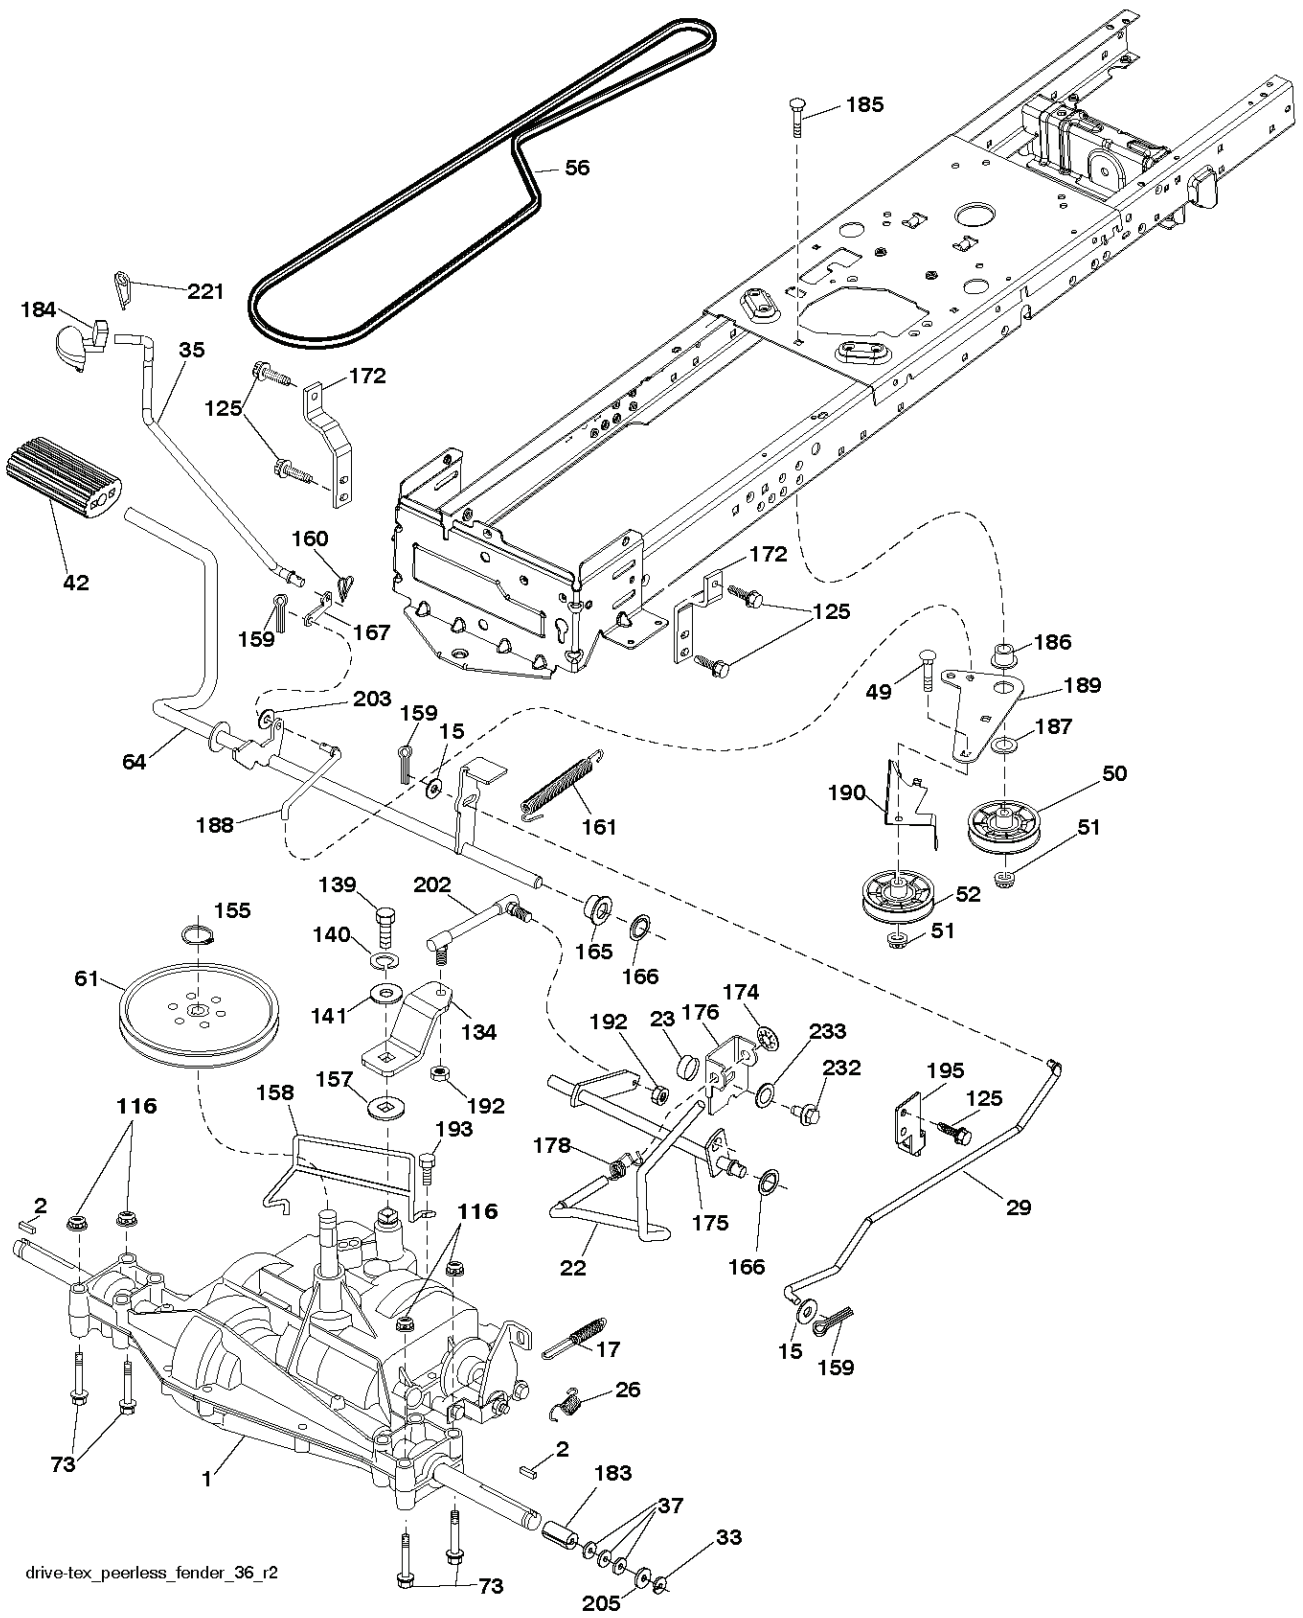

drive-tex_peerless_fender_36_r2

REF.	PART NO.	DESCRIPTION	REMARK	QTY.	KIT
1	000000000	W/O DESCRIPTION	TRANSAXLE PEERLESS MODEL 206-565 (197941)	1	
2	532123583	KEY		1	
15	819131316	WASHER		1	
17	532197297	SPRING		1	
22	532197660	ROD		1	
23	532121274	KNOB		1	
26	532197455	SPRING		1	
29	532197267	ROD		1	
33	812000001	RETAINER RING		1	
35	532401031	ROD		1	
37	532121749	WASHER		1	
42	532008883	PEDAL RUBBER		1	
49	872110614	BOLT		1	
50	532194327	PULLEY		1	
51	873900600	NUT		1	
52	532194326	PULLEY		1	
56	532194346	BELT		1	
61	532123666	PULLEY		1	
64	532196200	SHAFT		1	
73	874490540	BOLT		1	
116	873900500	NUT		1	
125	817000512	SCREW		1	
134	532197857	ROD		1	
139	874550412	BOLT		1	
140	810040400	WASHER		1	
141	819091210	WASHER		1	
155	812000028	CLIP		1	
157	532105701	WASHER		1	
158	532194352	BELT GUIDE		1	
159	876020412	SPLIT PIN		1	
160	532169484	PIN		1	
161	532105709	SPRING		1	
165	532196212	BUSHING		1	
166	532429164	NUT		1	
167	532405257	LATCH		1	
172	532197657	STRAP		1	
174	532197289	NUT		1	
175	532197858	SHAFT		1	
176	532196214	ARM		1	
178	532197456	SPRING		1	
183	532137057	SPACER		1	
184	532411484	CONTROL		1	
185	872110622	BOLT		1	
186	532194321	SPACER		1	
187	819133210	WASHER		1	
188	582217001	LINK		1	
189	532194317	PLATE		1	
190	532194318	BELT GUIDE		1	
192	532150360	NUT		1	
193	817060512	SCREW		1	
195	532197332	BRACKET		1	
202	532197859	LINK		1	
203	819111116	WASHER		1	
205	532121748	WASHER		1	
221	532403187	SPRING		1	
232	874780716	BOLT		1	
233	532405296	WASHER		1