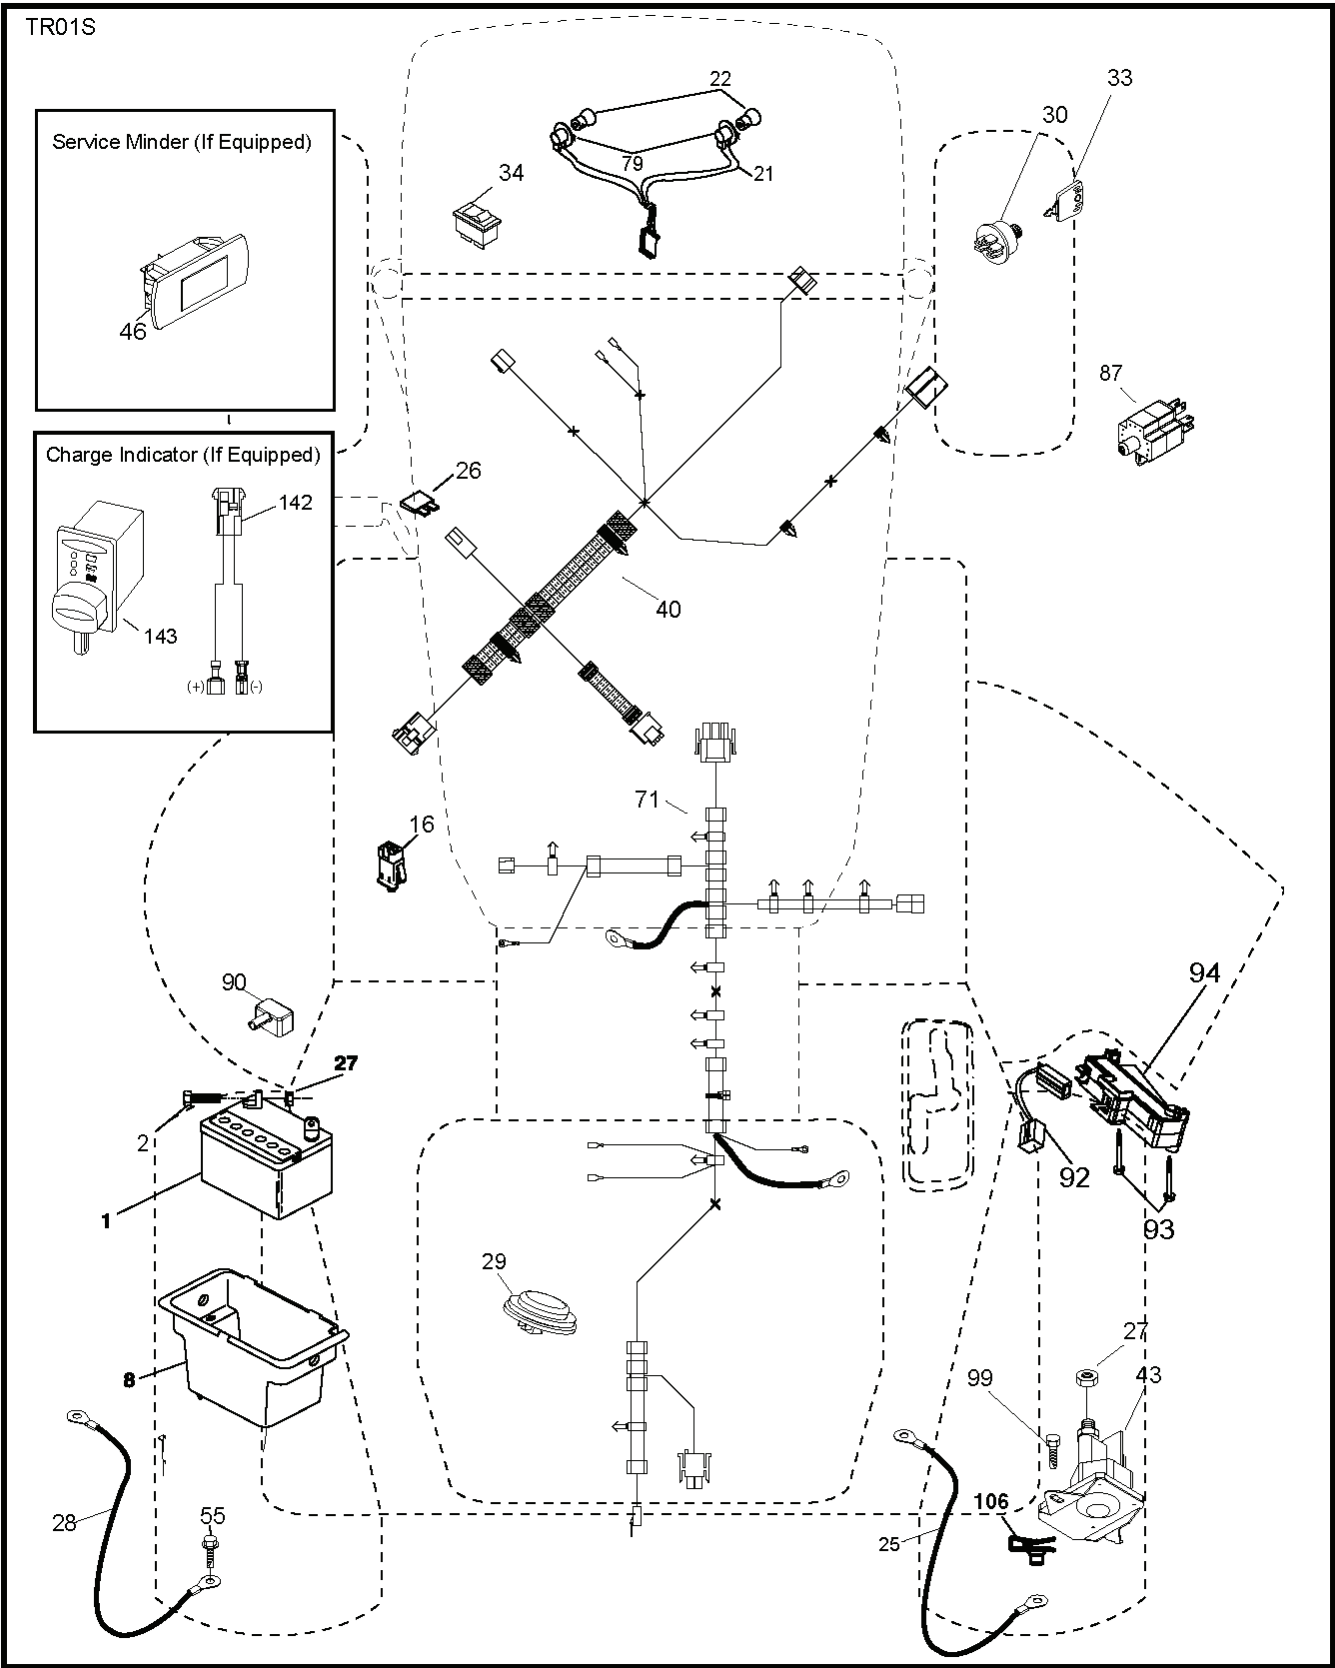

wheel_art_1-tex

REF.	PART NO.	DESCRIPTION	REMARK	QTY.	KIT
1	532059192	CAP VALVE		1	
2	532065139	NIPPLE		1	
3	532138336	RIM	Front 6"	1	
4	532059904	HOSE	(Service Item Only)	1	
5	532106222	TIRE	Front 15" x 6.0"-6"	1	
6	532000278	NIPPLE	(Front Wheel Only)	1	
7	532009040	BEARING	(Front Wheel Only)	1	
8	532175039	HUB CAP		1	
9	532420531	TIRE	Rear 18" x 9.5"-8"	1	
10	532007152	TUBE	(Service Item Only)	1	
11	532138337	RIM SPROCKET	Rear 8"	1	
--	532144334	SEALING FOAM		1	

27

43

106

25

REF.	PART NO.	DESCRIPTION	REMARK	QTY.	KIT
1	532163465	BATTERY		1	
2	874760412	BOLT		1	
8	532193228	BOX		1	
16	532176138	MICRO SWITCH		1	
21	532400252	HARNESS		1	
22	532004152	BULB		1	
25	581498001	CABLE		1	
26	532175158	FUSE		1	
27	873510400	NUT		1	
28	532421686	CABLE		1	
29	532401545	SWITCH		1	
30	532193350	IGNITION MODULE		1	
33	532411933	KEY		1	
34	532110712	SWITCH		1	
40	581023101	HARNESS		1	
43	582042801	SOLENOID		1	
46	594919101	HOUR METER		1	
55	817060512	SCREW		1	
71	501133701	HARNESS		1	
79	532175242	HOLDER		1	
87	532197802	SWITCH		1	
90	532435395	TERMINAL COVER		1	
92	532196615	CABLE ASSY		1	
93	532192540	SCREW		1	
94	532191834	MODULE.REVERSE.ROS		1	
99	817670412	SCREW		1	
106	532174814	NUT		1	