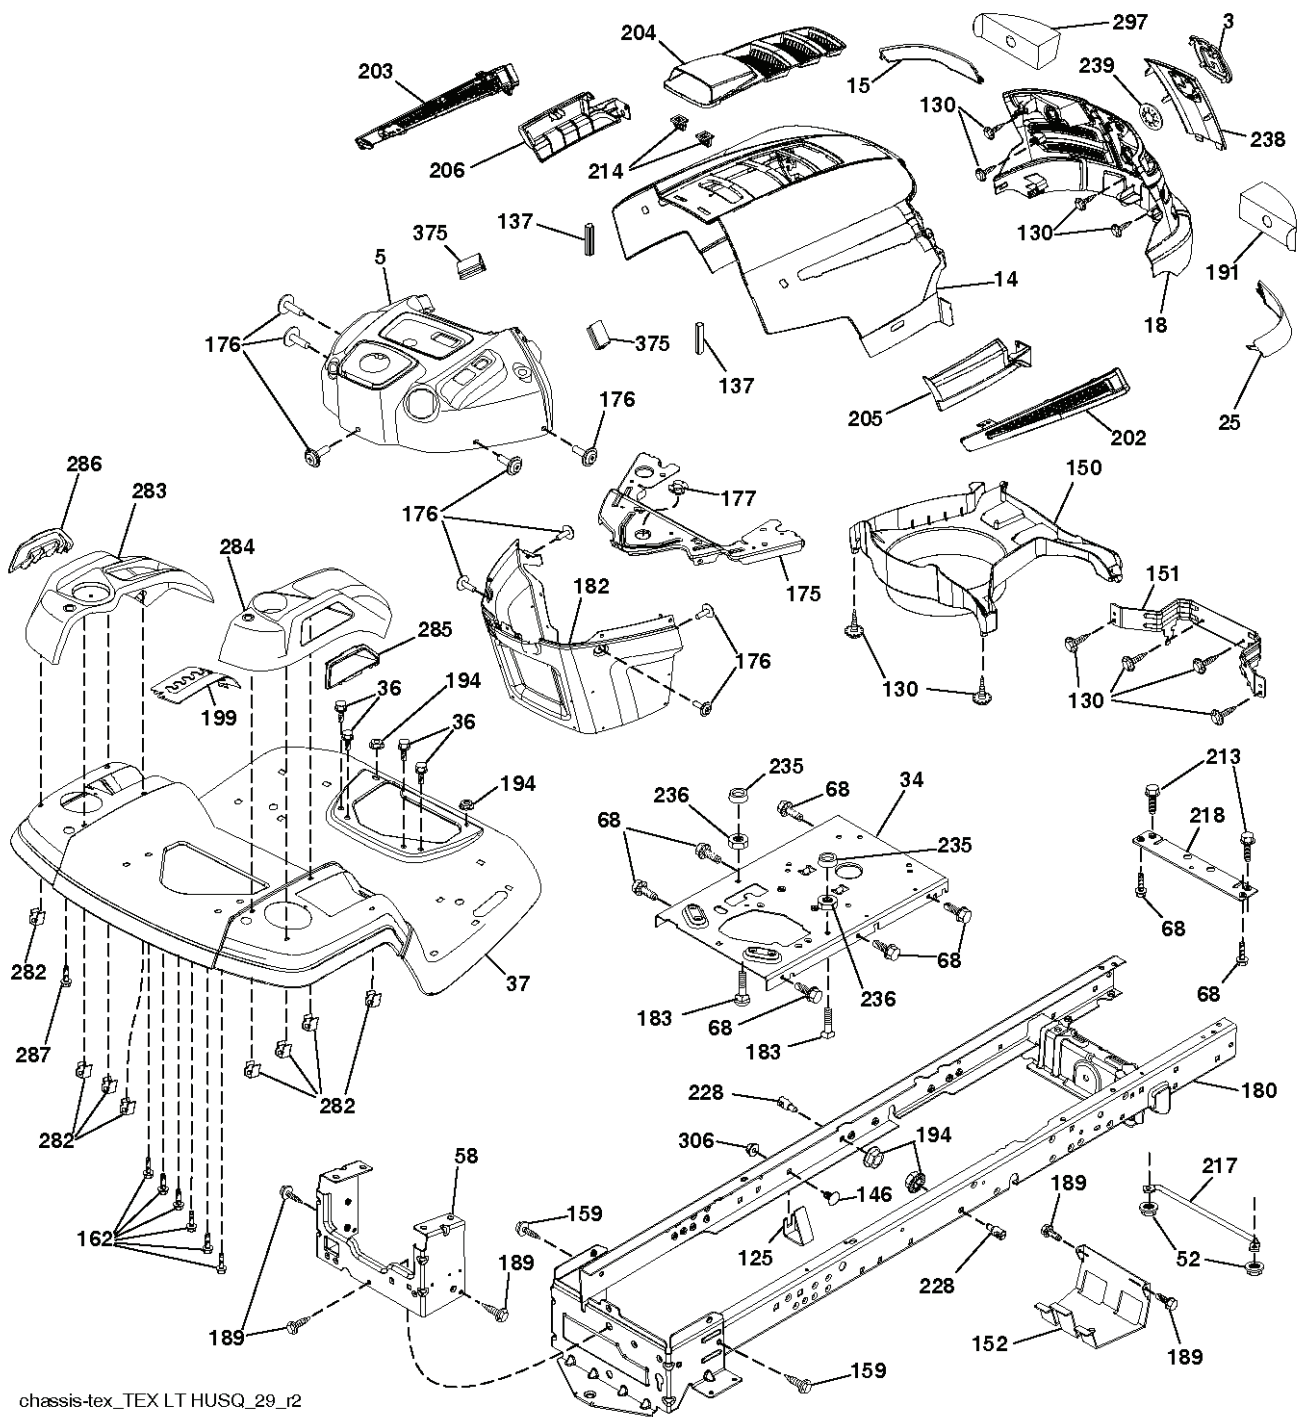

LT1597, 96041039300, 2018-05

SPARE PARTS LIST

steering-tex_HUSQSR_44

REF.	PART NO.	DESCRIPTION	REMARK	QTY.	KIT
1	532439740	STEERING WHEEL		1	
2	532413591	LINK ARM		1	
4	532403087	SPINDLE		1	
5	532403088	SPINDLE		1	
6	532006266	WASHER		1	
7	532121748	WASHER		1	
8	812000029	RETAINER RING		1	
9	532121232	HUB CAP		1	
13	532121749	WASHER		1	
14	539990118	WASHER		1	
15	873540600	NUT		1	
16	585869202	SHAFT		1	
19	532194729	PLATE		1	
20	532441425	COVER		1	
21	532186737	ADAPTER		1	
22	585029802	BEARING		1	
26	532439743	HUB CAP		1	
27	819211616	WASHER		1	
28	817000612	SCREW		1	
33	539990187	WASHER		1	
35	532194732	PLATE		1	
45	819113812	WASHER		1	
53	532188967	WASHER		1	
57	532407465	BRACKET		1	
58	532194747	BOLT		1	
59	532194748	WASHER		1	
60	873971000	NUT		1	
61	532194740	LINK		1	
62	532194741	LINK		1	
63	817000512	SCREW		1	
64	532199849	SPRING RETAINER		1	
66	871020748	BOLT		1	
67	532194737	BUSHING		1	
68	873900700	NUT		1	
69	532199162	WASHER		1	
70	585338801	BRACKET		1	
71	532190752	SHAFT		1	
72	532428982	BOLT		1	
75	580683701	PINION		1	
76	580683601	SCREW		1	
118	532406013	BEARING		1	
122	532444962	CAP		1	

wheel_art_1-tex

REF.	PART NO.	DESCRIPTION	REMARK	QTY.	KIT
1	532059192	CAP VALVE		1	
2	532065139	NIPPLE		1	
3	532138336	RIM	Front 6"	1	
4	532059904	HOSE	(Service Item Only)	1	
5	532106222	TIRE	Front 15" x 6.0"-6"	1	
6	532000278	NIPPLE	(Front Wheel Only)	1	
7	532009040	BEARING	(Front Wheel Only)	1	
8	532175039	HUB CAP		1	
9	532420531	TIRE	Rear 18" x 9.5"-8"	1	
10	532007152	TUBE	(Service Item Only)	1	
11	532138337	RIM SPROCKET	Rear 8"	1	
--	532144334	SEALING FOAM		1	

REF.	PART NO.	DESCRIPTION	REMARK	QTY.	KIT
1	586047302	DECAL		1	
2	501131401	DECAL		1	
3	581579701	DECAL		1	
4	532448246	DECAL		1	
5	581579601	DECAL		1	
6	584904601	DECAL		1	
7	586757101	DECAL		1	
11	581579201	DECAL		1	
12	581580003	DECAL		1	
--	581724601	DECAL		1	
--	532439681	PLATE		1	
--	532439966	PAD		1	