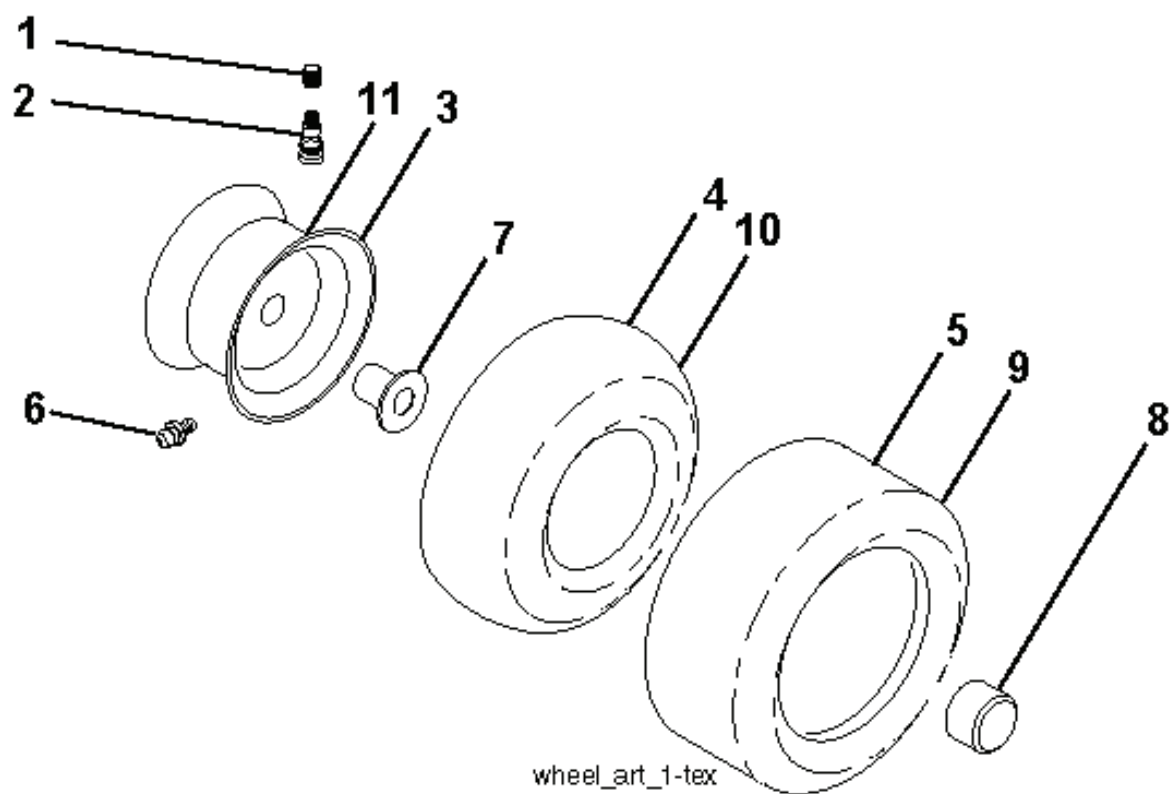

LT1597, 96041039300, 2018-05

SPARE PARTS LIST

steering-tex_HUSQSR_44

REF.	PART NO.	DESCRIPTION	REMARK	QTY.	KIT
1	532439740	STEERING WHEEL		1	
2	532413591	LINK ARM		1	
4	532403087	SPINDLE		1	
5	532403088	SPINDLE		1	
6	532006266	WASHER		1	
7	532121748	WASHER		1	
8	812000029	RETAINER RING		1	
9	532121232	HUB CAP		1	
13	532121749	WASHER		1	
14	539990118	WASHER		1	
15	873540600	NUT		1	
16	585869202	SHAFT		1	
19	532194729	PLATE		1	
20	532441425	COVER		1	
21	532186737	ADAPTER		1	
22	585029802	BEARING		1	
26	532439743	HUB CAP		1	
27	819211616	WASHER		1	
28	817000612	SCREW		1	
33	539990187	WASHER		1	
35	532194732	PLATE		1	
45	819113812	WASHER		1	
53	532188967	WASHER		1	
57	532407465	BRACKET		1	
58	532194747	BOLT		1	
59	532194748	WASHER		1	
60	873971000	NUT		1	
61	532194740	LINK		1	
62	532194741	LINK		1	
63	817000512	SCREW		1	
64	532199849	SPRING RETAINER		1	
66	871020748	BOLT		1	
67	532194737	BUSHING		1	
68	873900700	NUT		1	
69	532199162	WASHER		1	
70	585338801	BRACKET		1	
71	532190752	SHAFT		1	
72	532428982	BOLT		1	
75	580683701	PINION		1	
76	580683601	SCREW		1	
118	532406013	BEARING		1	
122	532444962	CAP		1	

wheel_art_1-tex

REF.	PART NO.	DESCRIPTION	REMARK	QTY.	KIT
1	532059192	CAP VALVE		1	
2	532065139	NIPPLE		1	
3	532138336	RIM	Front 6"	1	
4	532059904	HOSE	(Service Item Only)	1	
5	532106222	TIRE	Front 15" x 6.0"-6"	1	
6	532000278	NIPPLE	(Front Wheel Only)	1	
7	532009040	BEARING	(Front Wheel Only)	1	
8	532175039	HUB CAP		1	
9	532420531	TIRE	Rear 18" x 9.5"-8"	1	
10	532007152	TUBE	(Service Item Only)	1	
11	532138337	RIM SPROCKET	Rear 8"	1	
--	532144334	SEALING FOAM		1	