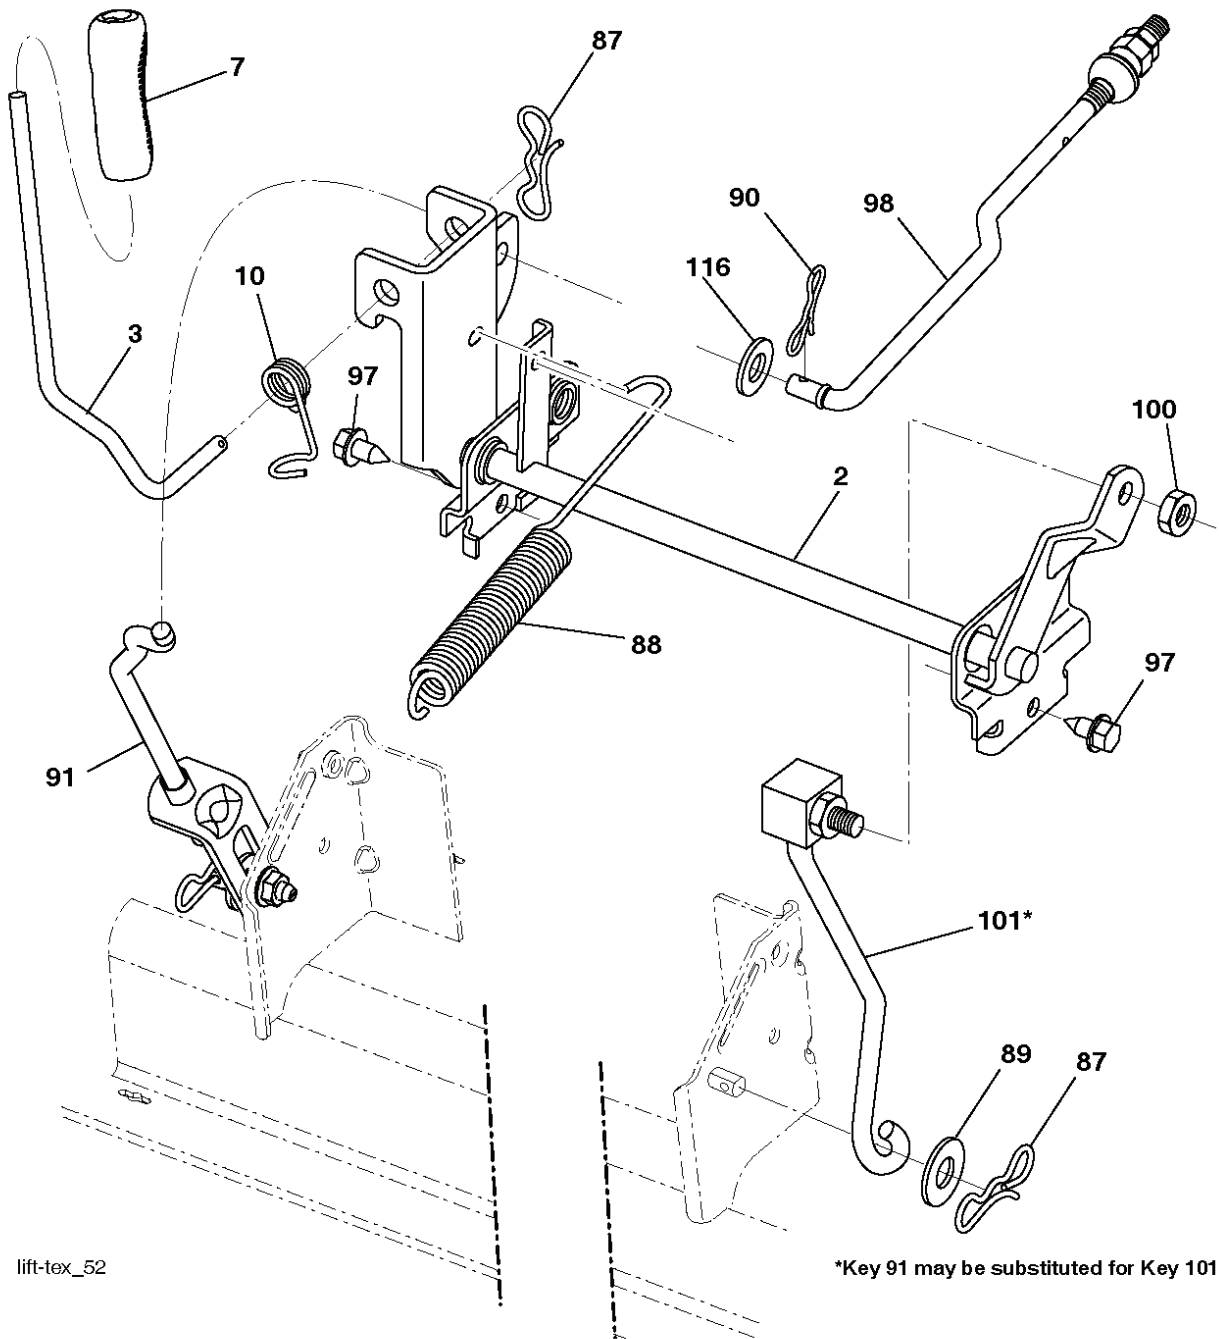

LT1597, 96041005011, 2012-11

SPARE PARTS LIST

REF.	PART NO.	DESCRIPTION	REMARK	QTY.	KIT
1	581578101	DECAL		1	
2	581627301	DECAL		1	
3	581579701	DECAL		1	
4	532448246	DECAL		1	
5	581579601	DECAL		1	
7	581579101	DECAL		1	
9	532145005	DECAL		1	
10	581724001	DECAL		1	
11	581579201	DECAL		1	
12	581580003	DECAL		1	
13	581578001	DECAL		1	
--	532439681	PLATE		1	
--	532439966	PAD		1	
--	532162598	DECAL		1	

lift-tex_52

REF.	PART NO.	DESCRIPTION	REMARK	QTY.	KIT
2	532422027	SHAFT		1	
3	532195231	LEVER		1	
7	580962301	GRIP		1	
10	532196314	SPRING		1	
87	532194209	SPRING		1	
88	532410710	SPRING		1	
89	819191912	WASHER		1	
90	532194208	PIN		1	
91	532195181	LINK		1	
97	817000612	SCREW		1	
98	532195270	LINK		1	
100	873930600	NUT		1	
101	532407003	LINK		1	
116	819151516	WASHER		1	