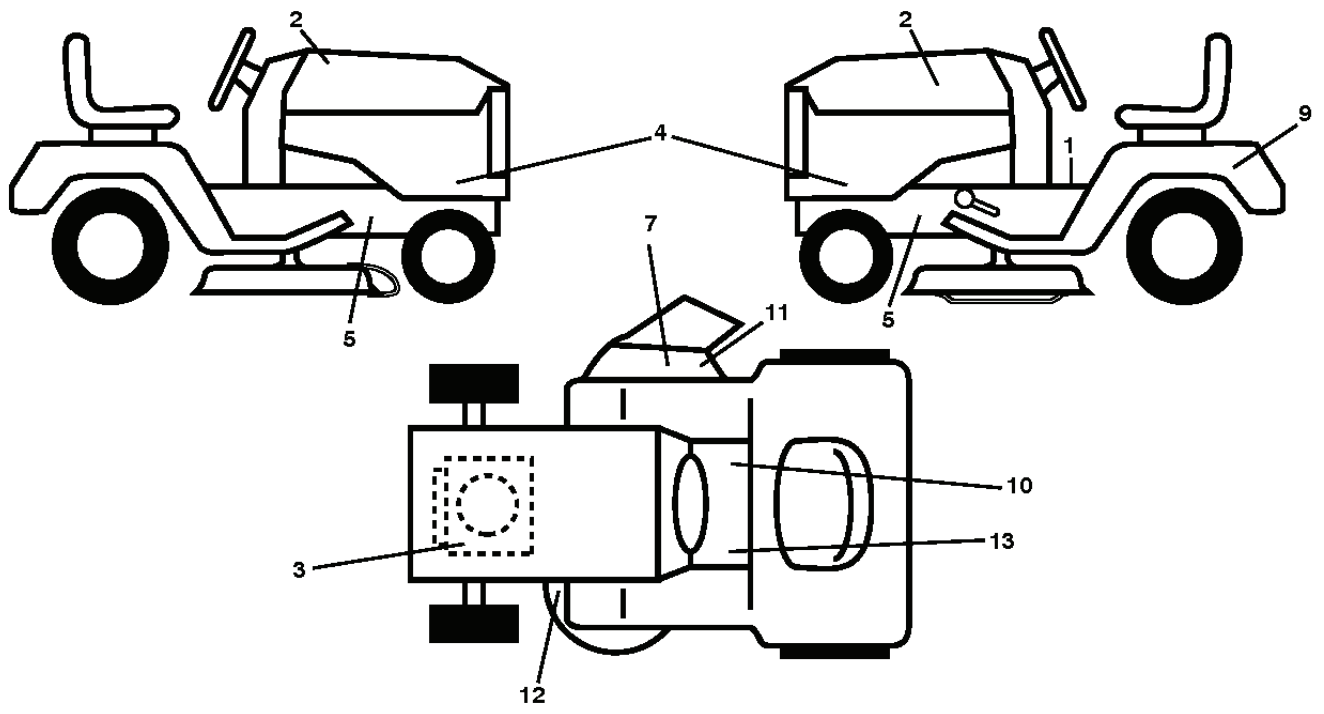

LT1597, 96041005011, 2012-11

SPARE PARTS LIST

REF.	PART NO.	DESCRIPTION	REMARK	QTY.	KIT
1	581578101	DECAL		1	
2	581627301	DECAL		1	
3	581579701	DECAL		1	
4	532448246	DECAL		1	
5	581579601	DECAL		1	
7	581579101	DECAL		1	
9	532145005	DECAL		1	
10	581724001	DECAL		1	
11	581579201	DECAL		1	
12	581580003	DECAL		1	
13	581578001	DECAL		1	
--	532439681	PLATE		1	
--	532439966	PAD		1	
--	532162598	DECAL		1	

lift-tex_52

REF.	PART NO.	DESCRIPTION	REMARK	QTY.	KIT
2	532422027	SHAFT		1	
3	532195231	LEVER		1	
7	580962301	GRIP		1	
10	532196314	SPRING		1	
87	532194209	SPRING		1	
88	532410710	SPRING		1	
89	819191912	WASHER		1	
90	532194208	PIN		1	
91	532195181	LINK		1	
97	817000612	SCREW		1	
98	532195270	LINK		1	
100	873930600	NUT		1	
101	532407003	LINK		1	
116	819151516	WASHER		1	