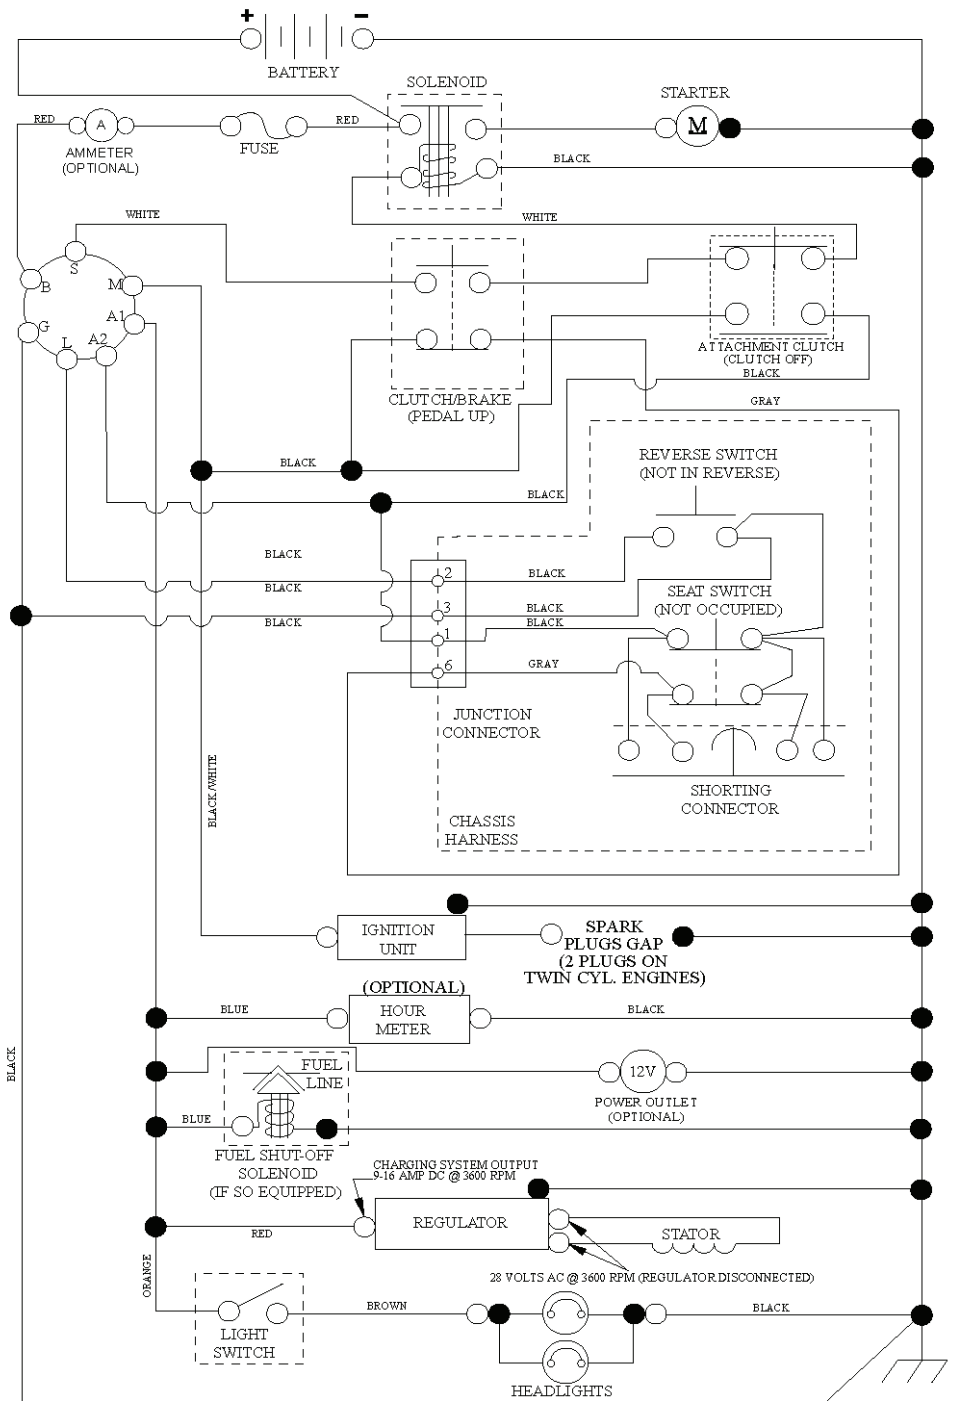

LT1597, 96041005011, 2012-11

SPARE PARTS LIST

REF.	PART NO.	DESCRIPTION	REMARK	QTY.	KIT
1	581578101	DECAL		1	
2	581627301	DECAL		1	
3	581579701	DECAL		1	
4	532448246	DECAL		1	
5	581579601	DECAL		1	
7	581579101	DECAL		1	
9	532145005	DECAL		1	
10	581724001	DECAL		1	
11	581579201	DECAL		1	
12	581580003	DECAL		1	
13	581578001	DECAL		1	
--	532439681	PLATE		1	
--	532439966	PAD		1	
--	532162598	DECAL		1	

lift-tex_52

REF.	PART NO.	DESCRIPTION	REMARK	QTY.	KIT
2	532422027	SHAFT		1	
3	532195231	LEVER		1	
7	580962301	GRIP		1	
10	532196314	SPRING		1	
87	532194209	SPRING		1	
88	532410710	SPRING		1	
89	819191912	WASHER		1	
90	532194208	PIN		1	
91	532195181	LINK		1	
97	817000612	SCREW		1	
98	532195270	LINK		1	
100	873930600	NUT		1	
101	532407003	LINK		1	
116	819151516	WASHER		1	

SCH10

IGNITION SWITCH

POSITION	CIRCUIT	"MAKE"
OFF	M+G+A1	
RUN/OVERRIDE	B+A1	
RUN	B+A1	L+A2
START	B + S + A1	

03107

CHASSIS HARNESS CONNECTOR (MATING SIDE)

DASH HARNESS CONNECTOR (MATING SIDE)

WIRING INSULATED CLIPS
NOTE: IF WIRING INSULATED CLIPS WERE REMOVED FOR SERVICING OF UNIT, THEY SHOULD BE RE-INSTALLED TO PROPERLY SECURE YOUR WIRING.