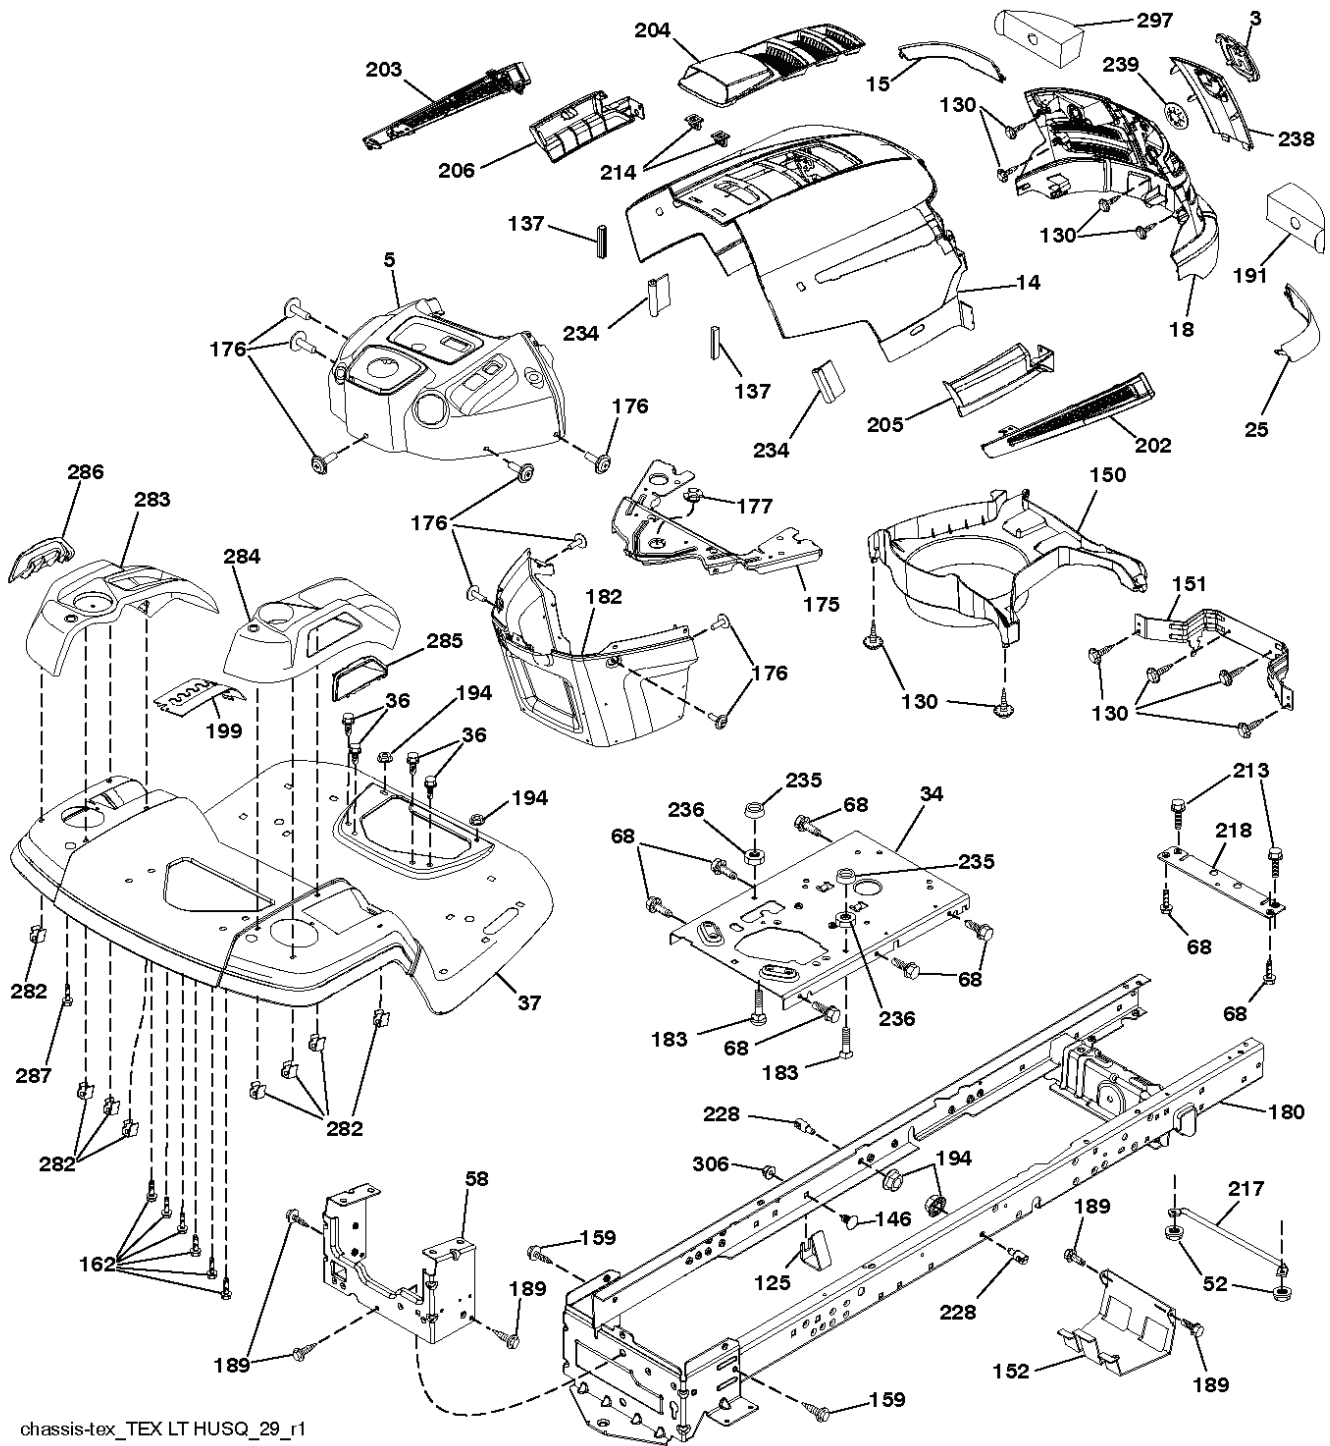

LT1597, 96041005011, 2012-11

SPARE PARTS LIST

REF.	PART NO.	DESCRIPTION	REMARK	QTY.	KIT
1	581578101	DECAL		1	
2	581627301	DECAL		1	
3	581579701	DECAL		1	
4	532448246	DECAL		1	
5	581579601	DECAL		1	
7	581579101	DECAL		1	
9	532145005	DECAL		1	
10	581724001	DECAL		1	
11	581579201	DECAL		1	
12	581580003	DECAL		1	
13	581578001	DECAL		1	
--	532439681	PLATE		1	
--	532439966	PAD		1	
--	532162598	DECAL		1	

lift-tex_52

REF.	PART NO.	DESCRIPTION	REMARK	QTY.	KIT
2	532422027	SHAFT		1	
3	532195231	LEVER		1	
7	580962301	GRIP		1	
10	532196314	SPRING		1	
87	532194209	SPRING		1	
88	532410710	SPRING		1	
89	819191912	WASHER		1	
90	532194208	PIN		1	
91	532195181	LINK		1	
97	817000612	SCREW		1	
98	532195270	LINK		1	
100	873930600	NUT		1	
101	532407003	LINK		1	
116	819151516	WASHER		1	