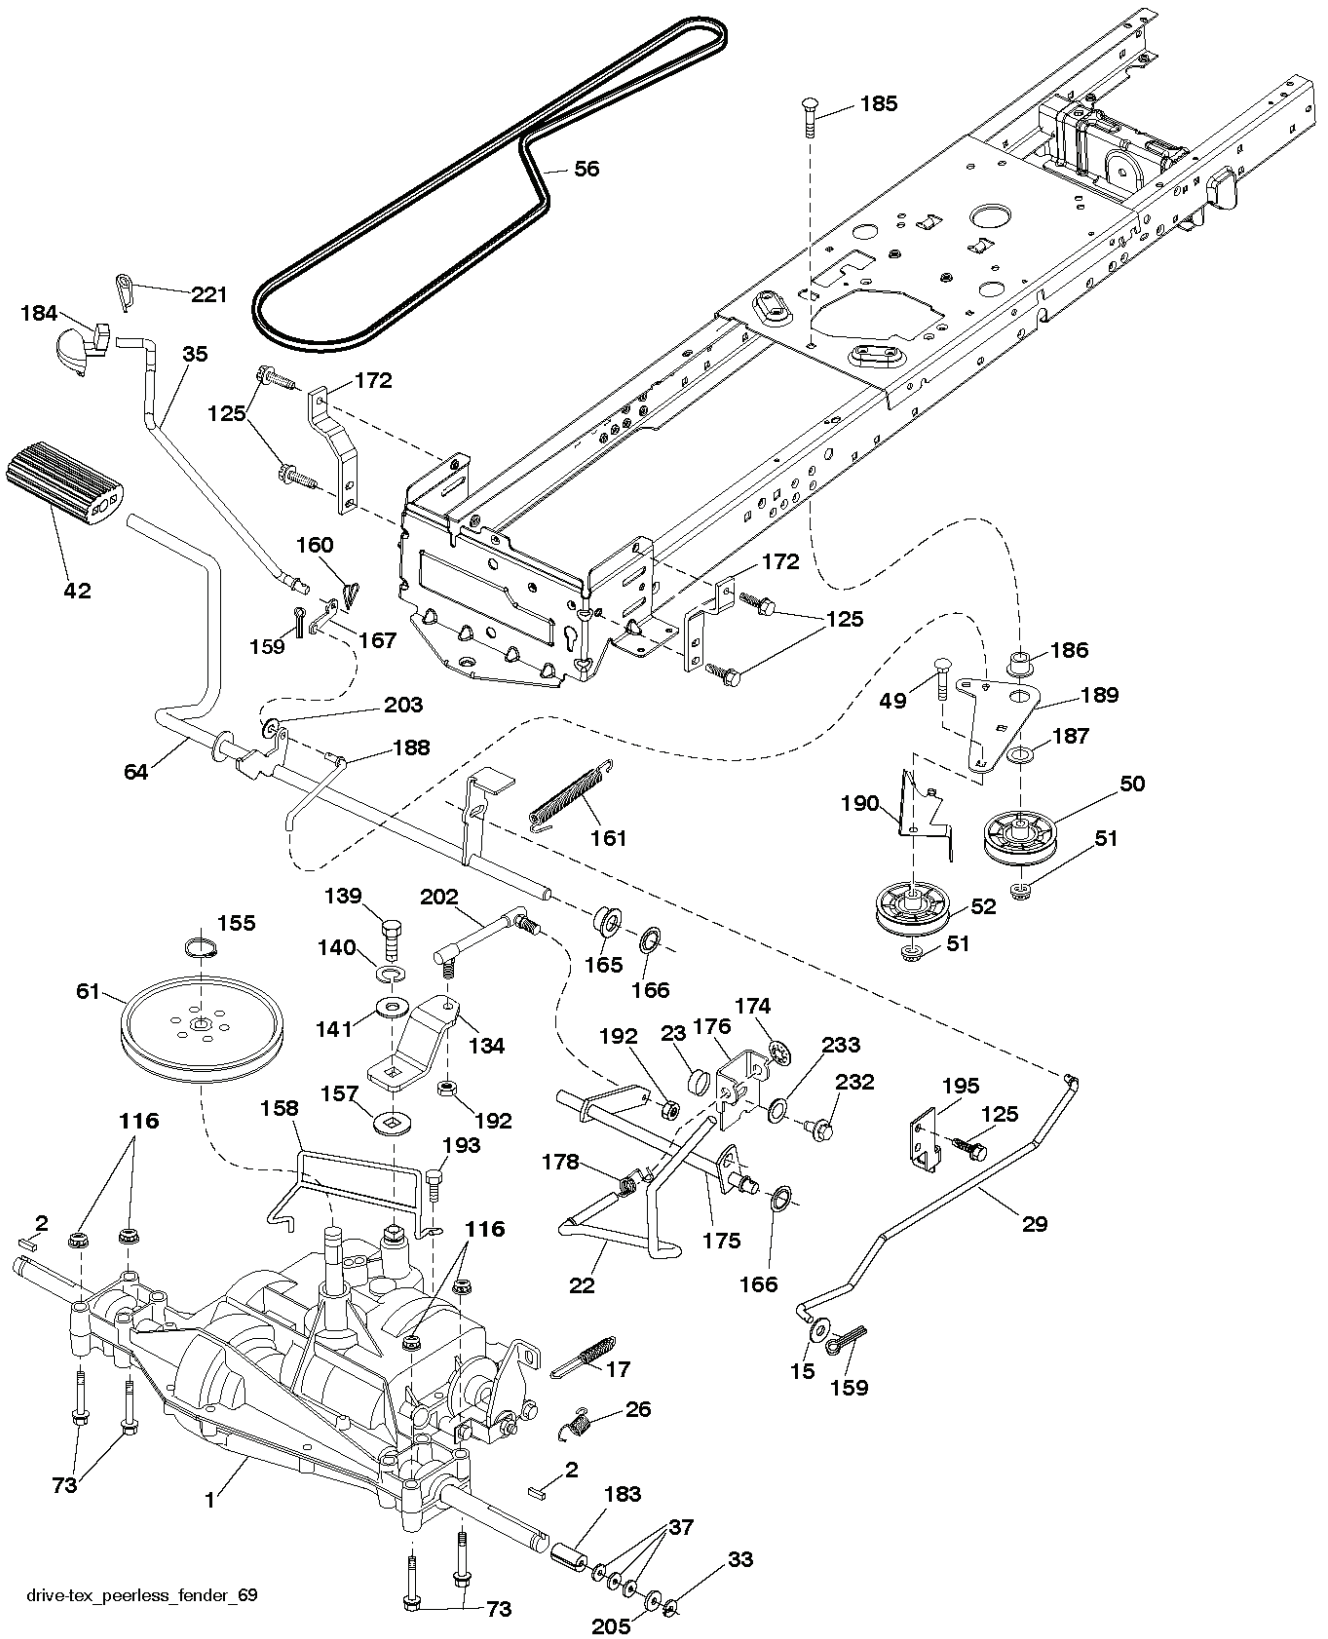

REF.	PART NO.	DESCRIPTION	REMARK	QTY.	KIT
1	000000000	W/O DESCRIPTION	TRANSAXLE PEERLESS MODEL 206-565 (197941)	1	
2	532123583	KEY		1	
15	819131316	WASHER		1	
17	532197297	SPRING		1	
22	532197660	ROD		1	
23	532121274	KNOB		1	
26	532197455	SPRING		1	
29	532197267	ROD		1	
33	812000001	RETAINER RING		1	
35	532401031	ROD		1	
37	532121749	WASHER		1	
42	532124872	PEDAL RUBBER		1	
49	872110614	BOLT		1	
50	532194327	PULLEY		1	
51	873900600	NUT		1	
52	532194326	PULLEY		1	
56	532194346	BELT		1	
61	532123666	PULLEY		1	
64	532196200	SHAFT		1	
73	874490540	BOLT		1	
116	873900500	NUT		1	
125	817000512	SCREW		1	
134	532197857	ROD		1	
139	874550412	BOLT		1	
140	810040400	WASHER		1	
141	819091210	WASHER		1	
155	812000028	CLIP		1	
157	532105701	WASHER		1	
158	532194352	BELT GUIDE		1	
159	876020412	SPLIT PIN		1	
160	532169484	PIN		1	
161	532105709	SPRING		1	
165	532196212	BUSHING		1	
166	532429164	NUT		1	
167	532405257	LATCH		1	
172	532197657	STRAP		1	
174	532197289	NUT		1	
175	532197858	SHAFT		1	
176	532196214	ARM		1	
178	532197456	SPRING		1	
183	532137057	SPACER		1	
184	532441407	BRAKE		1	
185	872110622	BOLT		1	
186	532194321	SPACER		1	
187	819133210	WASHER		1	
188	532194323	LINK		1	
189	532194317	PLATE		1	
190	532194318	BELT GUIDE		1	
192	532150360	NUT		1	
193	817060512	SCREW		1	
195	532197332	BRACKET		1	
202	532197859	LINK		1	
203	819111116	WASHER		1	
205	532121748	WASHER		1	
221	532403187	SPRING		1	
232	874780716	BOLT		1	
233	532405296	WASHER		1