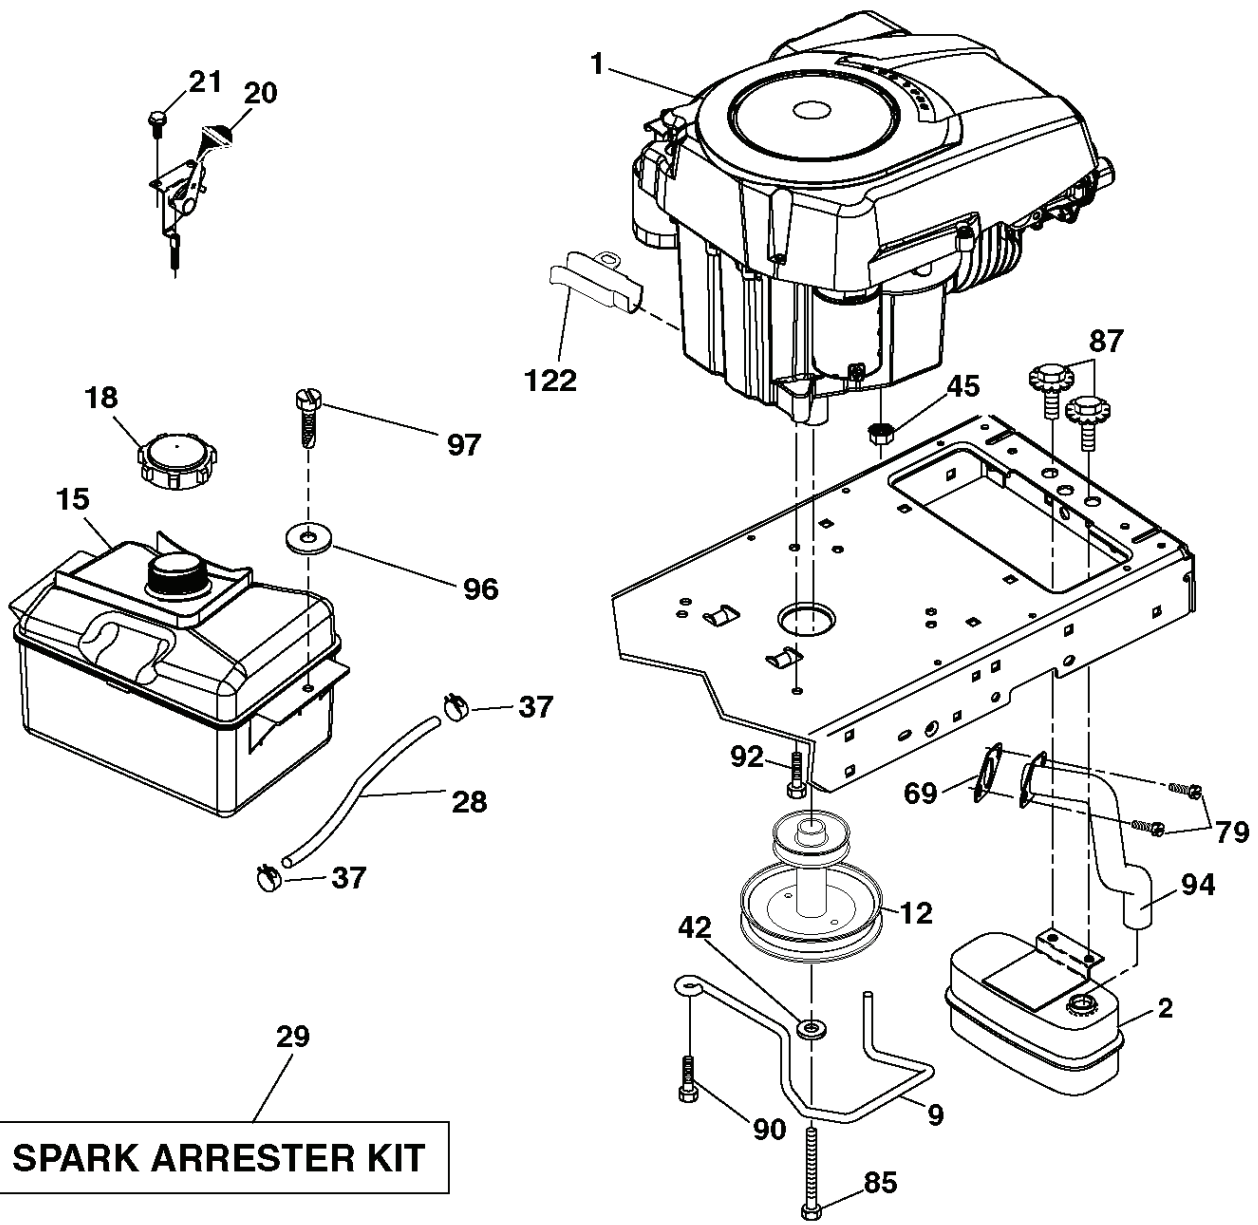

SPARK ARRESTER KIT

engine-tex_kohl_23_r3

REF.	PART NO.	DESCRIPTION	REMARK	QTY.	KIT
1	000000000	W/O DESCRIPTION	ENGINE KOHLER MODEL SV470-3213 (438344)	1	
2	580532301	MUFFLER		1	
9	584911602	KEEPER		1	
12	586729001	PULLEY		1	
15	581289901	TANK		1	
18	532430220	FUEL CAP		1	
20	532183897	CONTROL		1	
21	532416358	SCREW		1	
28	532137040	HOSE		1	
29	532137180	SPARK ARRESTER KIT		1	
37	532123487	HOSE CLAMP		1	
42	810040700	WASHER		1	
45	873510400	NUT		1	
69	532185909	GASKET		1	
79	532192334	SCREW		1	
85	532173937	BOLT		1	
87	532171877	BOLT		1	
90	817000616	SCREW		1	
92	817120616	SCREW		1	
94	583955301	TUBE		1	
96	819091416	WASHER		1	
97	817670412	SCREW		1	
122	532421922	EXTENSION PIPE		1