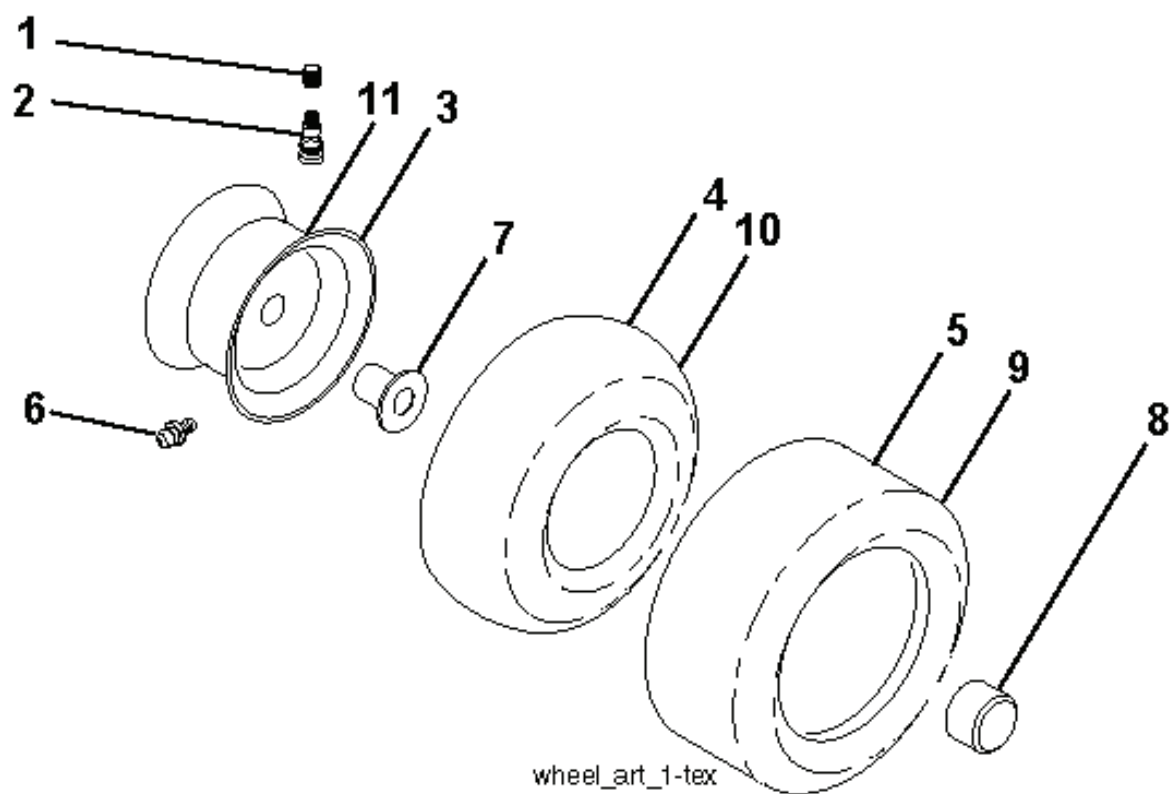

wheel_art_1-tex

REF.	PART NO.	DESCRIPTION	REMARK	QTY.	KIT
1	532059192	CAP VALVE		1	
2	532065139	NIPPLE		1	
3	532138336	RIM	Front 6"	1	
4	532059904	HOSE	(Service Item Only)	1	
5	532106222	TIRE	Front 15" x 6.0"-6"	1	
6	532124957	FITTING	(Front Wheel Only)	1	
7	532124959	BEARING	(Front Wheel Only)	1	
8	532175039	HUB CAP		1	
9	532420531	TIRE	Rear 18" x 9.5"-8"	1	
10	532124926	HOSE	(Service Item Only)	1	
11	532138337	RIM SPROCKET	Rear 8"	1	
--	532144334	SEALING FOAM		1	
	PART NO.		REMARK		KIT