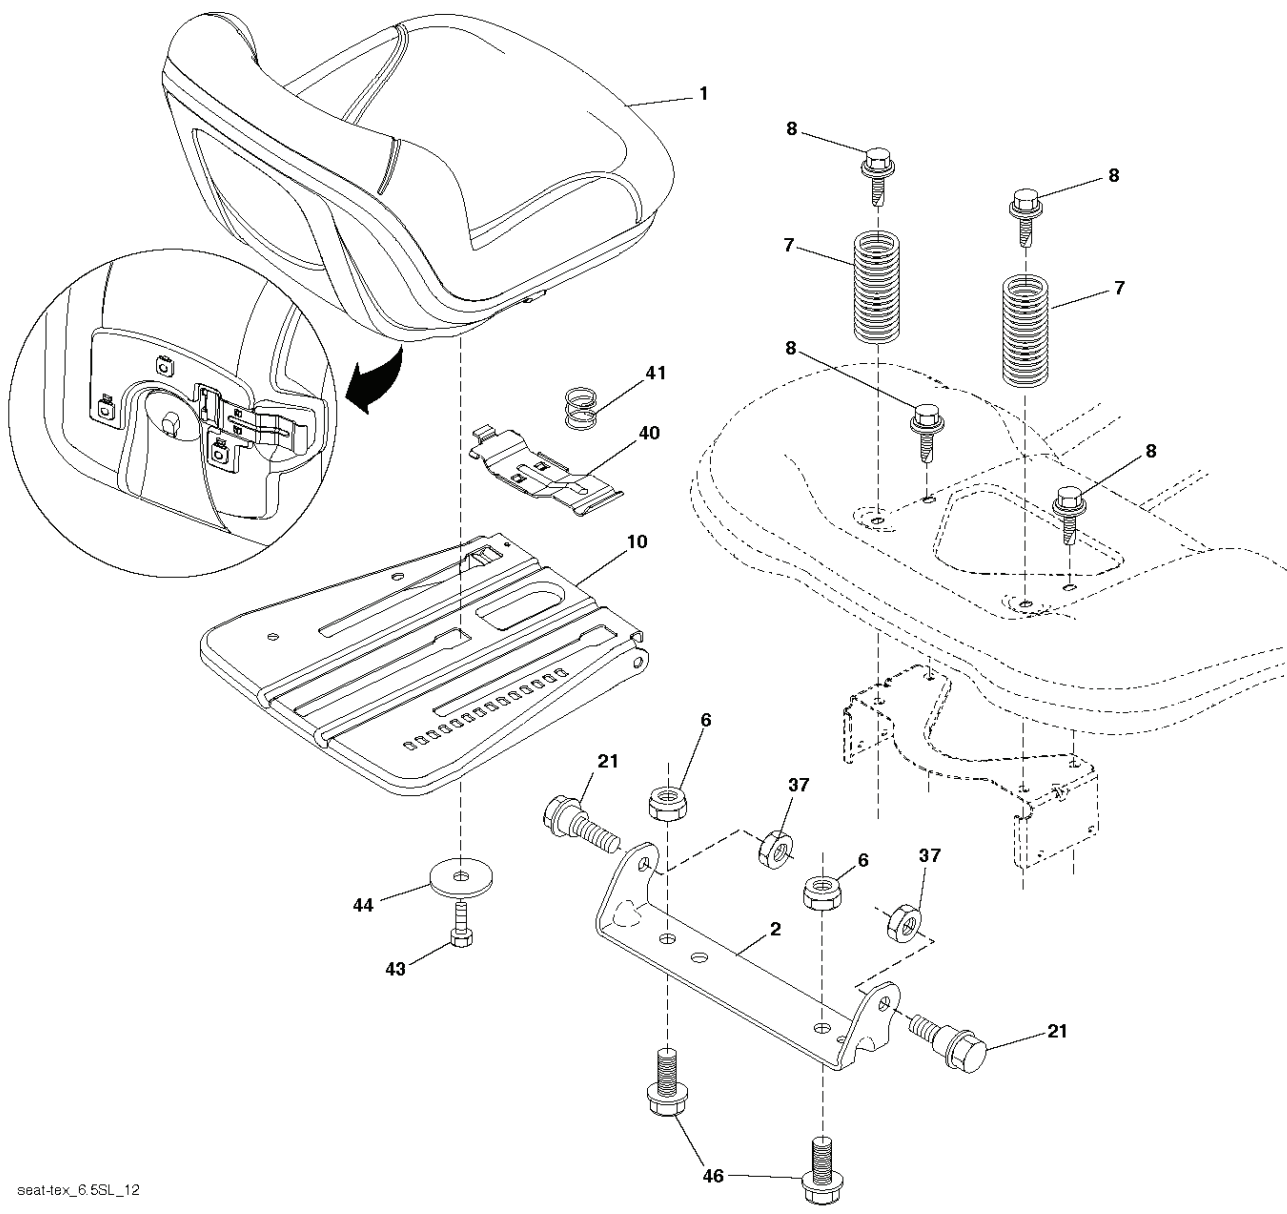

lift-tex_52

REF.	PART NO.	DESCRIPTION	REMARK	QTY.	KIT
2	532422027	SHAFT		1	
3	532195231	LEVER		1	
7	580962301	GRIP		1	
10	532196314	SPRING		1	
87	532194209	SPRING		1	
88	532410710	SPRING		1	
89	819191912	WASHER		1	
90	532194208	PIN		1	
91	532195181	LINK		1	
97	817000612	SCREW		1	
98	532195270	LINK		1	
100	873930600	NUT		1	
101	532407003	LINK		1	
116	819151516	WASHER		1	

SCH10

IGNITION SWITCH

POSITION	CIRCUIT	"MAKE"
OFF	M+G+A1	
RUN/OVERRIDE	B+A1	
RUN	B+A1	L+A2
START	B + S + A1	

03107

CHASSIS HARNESS CONNECTOR (MATING SIDE)

DASH HARNESS CONNECTOR (MATING SIDE)

WIRING INSULATED CLIPS
NOTE: IF WIRING INSULATED CLIPS WERE REMOVED FOR SERVICING OF UNIT, THEY SHOULD BE RE-INSTALLED TO PROPERLY SECURE YOUR WIRING.

NON-REMOVABLE CONNECTIONS

REMOVABLE CONNECTIONS

REF.	PART NO.	DESCRIPTION	REMARK	QTY.	KIT
1	532439819	SEAT		1	
2	532180166	BRACKET		1	
6	873800600	NUT		1	
7	587613301	SPRING		1	
8	532171877	BOLT		1	
10	532196977	PLATE		1	
21	587907801	BOLT		1	
37	873800500	LOCK NUT		1	
40	532197661	HANDLE		1	
41	532198200	SPRING		1	
43	874760612	BOLT		1	
44	819133812	WASHER		1	
46	588090401	BOLT		1	