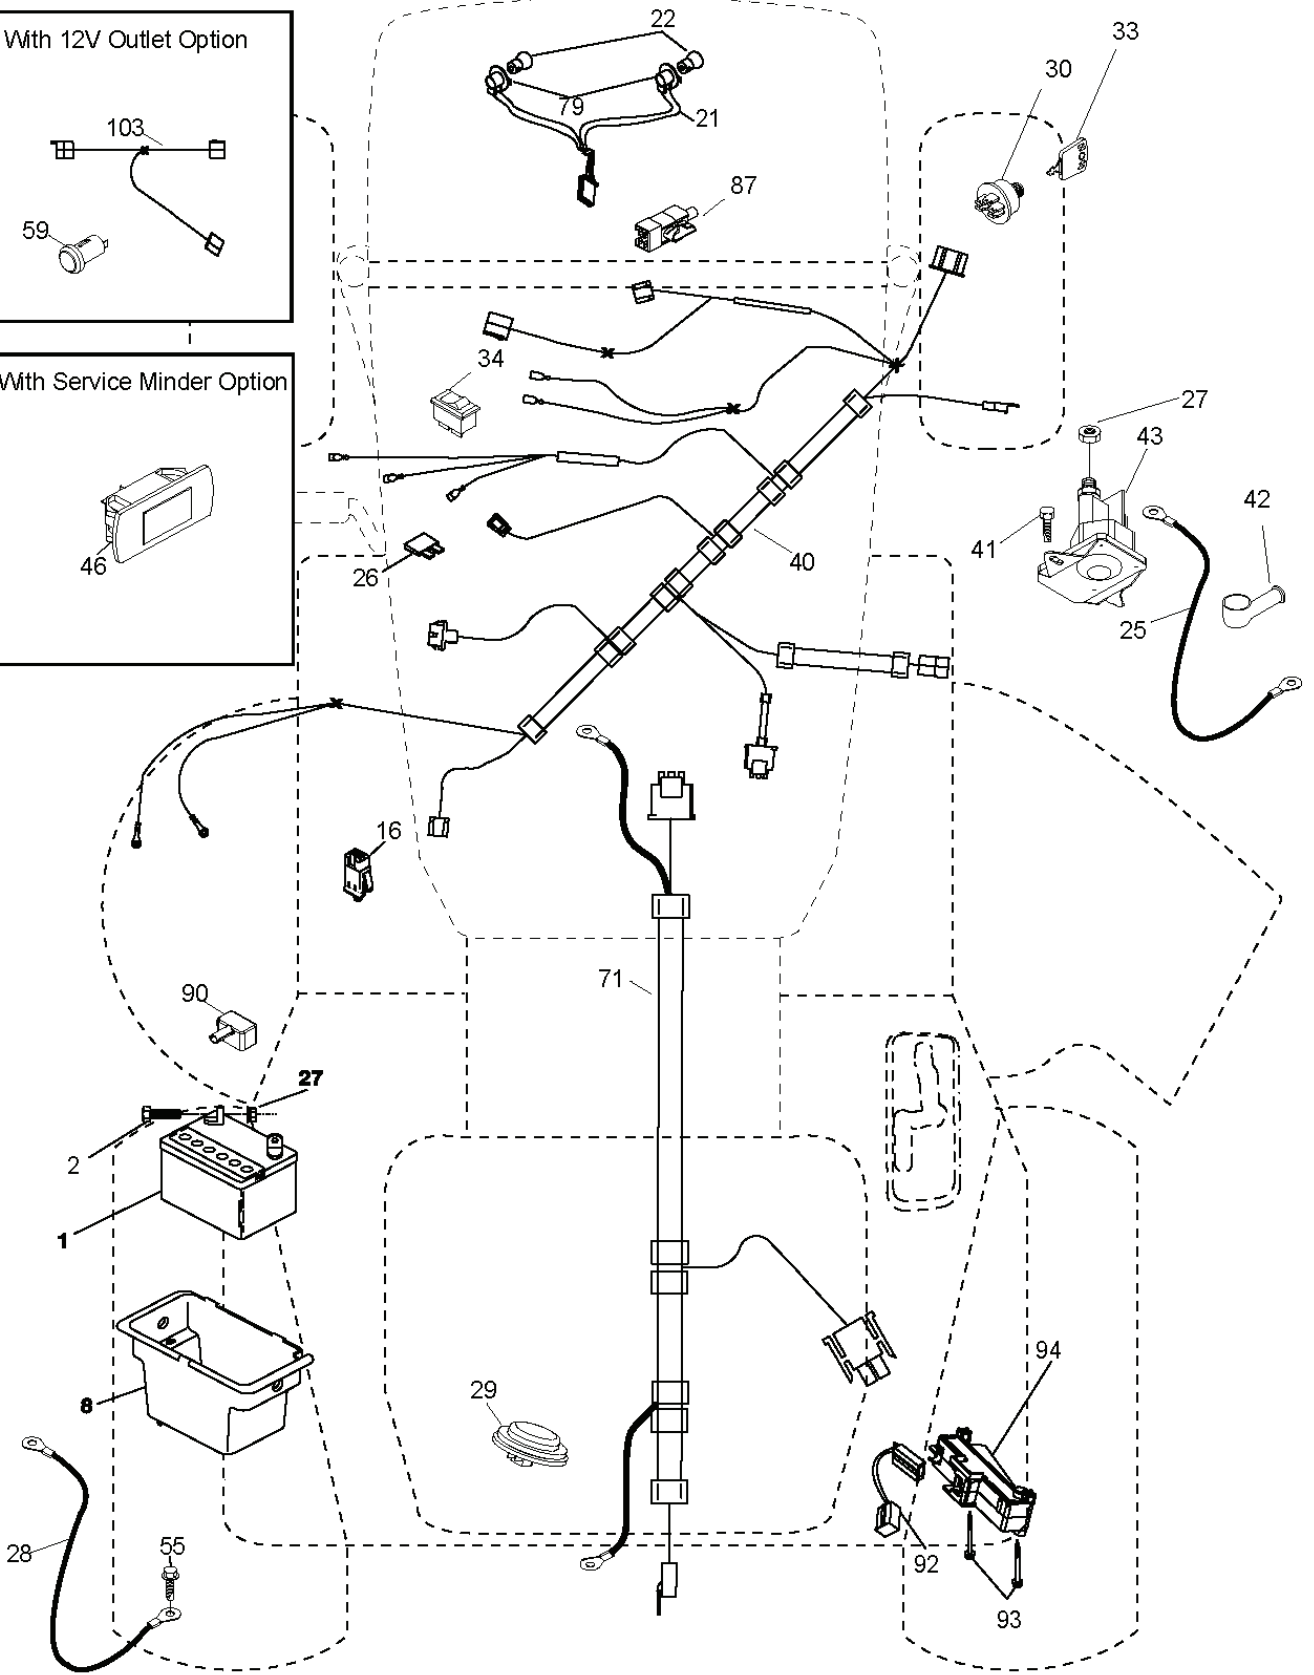

REF.	PART NO.	DESCRIPTION	REMARK	QTY.	KIT
1	000000000	W/O DESCRIPTION	TRANSAXLE PEERLESS MODEL 206-565 (197941)	1	
2	532123583	KEY		1	
15	819131316	WASHER		1	
17	532197297	SPRING		1	
22	532197660	ROD		1	
23	532121274	KNOB		1	
26	532197455	SPRING		1	
29	532197267	ROD		1	
33	812000001	RETAINER RING		1	
35	532401031	ROD		1	
37	532121749	WASHER		1	
42	532124872	PEDAL RUBBER		1	
49	872110614	BOLT		1	
50	532194327	PULLEY		1	
51	873900600	NUT		1	
52	532194326	PULLEY		1	
56	532194346	BELT		1	
61	532123666	PULLEY		1	
64	532196200	SHAFT		1	
73	874490544	SCREW		1	
116	873900500	NUT		1	
125	817000512	SCREW		1	
134	532197857	ROD		1	
139	874550412	BOLT		1	
140	810040400	WASHER		1	
141	819091210	WASHER		1	
155	812000028	CLIP		1	
157	532105701	WASHER		1	
158	532194352	BELT GUIDE		1	
159	876020412	SPLIT PIN		1	
160	532169484	PIN		1	
161	532105709	SPRING		1	
165	532196212	BUSHING		1	
166	532429164	NUT		1	
167	532405257	LATCH		1	
172	532197657	STRAP		1	
174	532197289	NUT		1	
175	532197858	SHAFT		1	
176	532196214	ARM		1	
178	532197456	SPRING		1	
183	532137057	SPACER		1	
184	532441407	BRAKE		1	
185	872110622	BOLT		1	
186	532194321	SPACER		1	
187	819133210	WASHER		1	
188	532194323	LINK		1	
189	532194317	PLATE		1	
190	532194318	BELT GUIDE		1	
192	532150360	NUT		1	
193	817060512	SCREW		1	
195	532197332	BRACKET		1	
202	532197859	LINK		1	
203	819111116	WASHER		1	
205	532121748	WASHER		1	
221	532403187	SPRING		1	
232	874780716	BOLT		1	
233	532405296	WASHER		1	

T02S