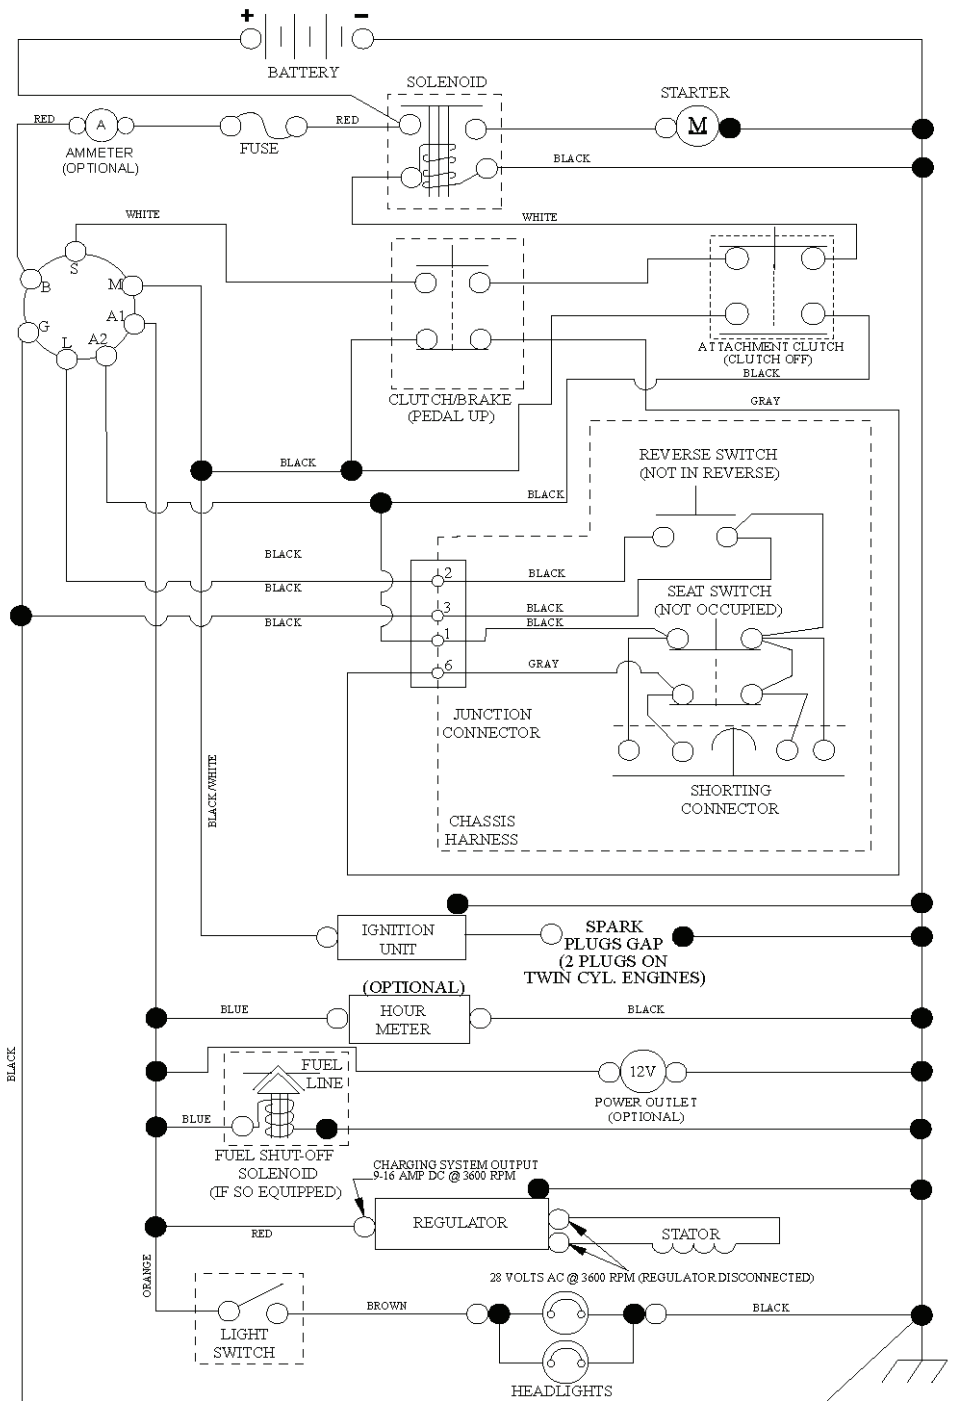

SCH10

IGNITION SWITCH

POSITION	CIRCUIT	"MAKE"
OFF	M+G+A1	
RUN/OVERRIDE	B+A1	
RUN	B+A1	L+A2
START	B + S + A1	

03107

WIRING INSULATED CLIPS
NOTE: IF WIRING INSULATED CLIPS WERE REMOVED FOR SERVICING OF UNIT, THEY SHOULD BE RE-INSTALLED TO PROPERLY SECURE YOUR WIRING.

NON-REMOVABLE CONNECTIONS

REMOVABLE CONNECTIONS