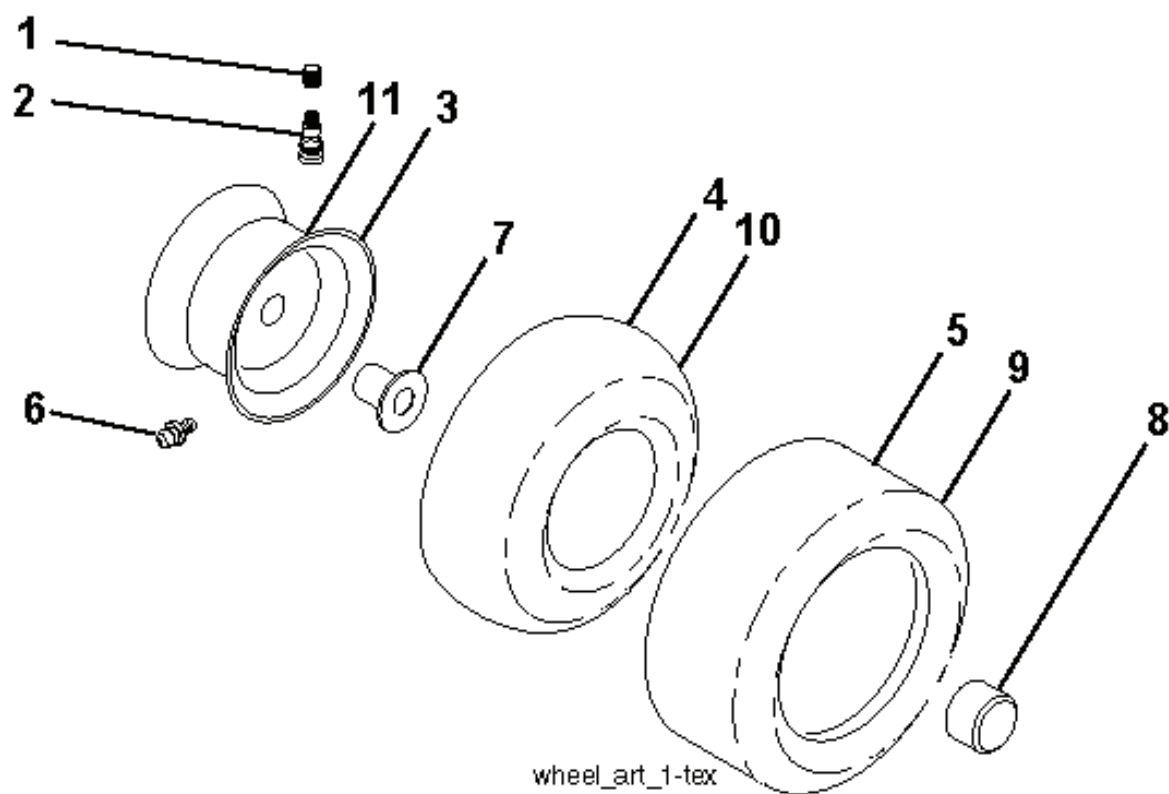

wheel_art_1-tex

REF.	PART NO.	DESCRIPTION	REMARK	QTY.	KIT
1	532059192	CAP VALVE		1	
2	532065139	NIPPLE		1	
3	532138336	RIM	Front 6"	1	
4	532059904	HOSE	(Service Item Only)	1	
5	532106222	TIRE	Front 15" x 6.0"-6"	1	
6	532124957	FITTING	(Front Wheel Only)	1	
7	532124959	BEARING	(Front Wheel Only)	1	
8	532175039	HUB CAP		1	
9	532420531	TIRE	Rear 18" x 9.5"-8"	1	
10	532124926	HOSE	(Service Item Only)	1	
11	532138337	RIM SPROCKET	Rear 8"	1	
--	532144334	SEALING FOAM		1