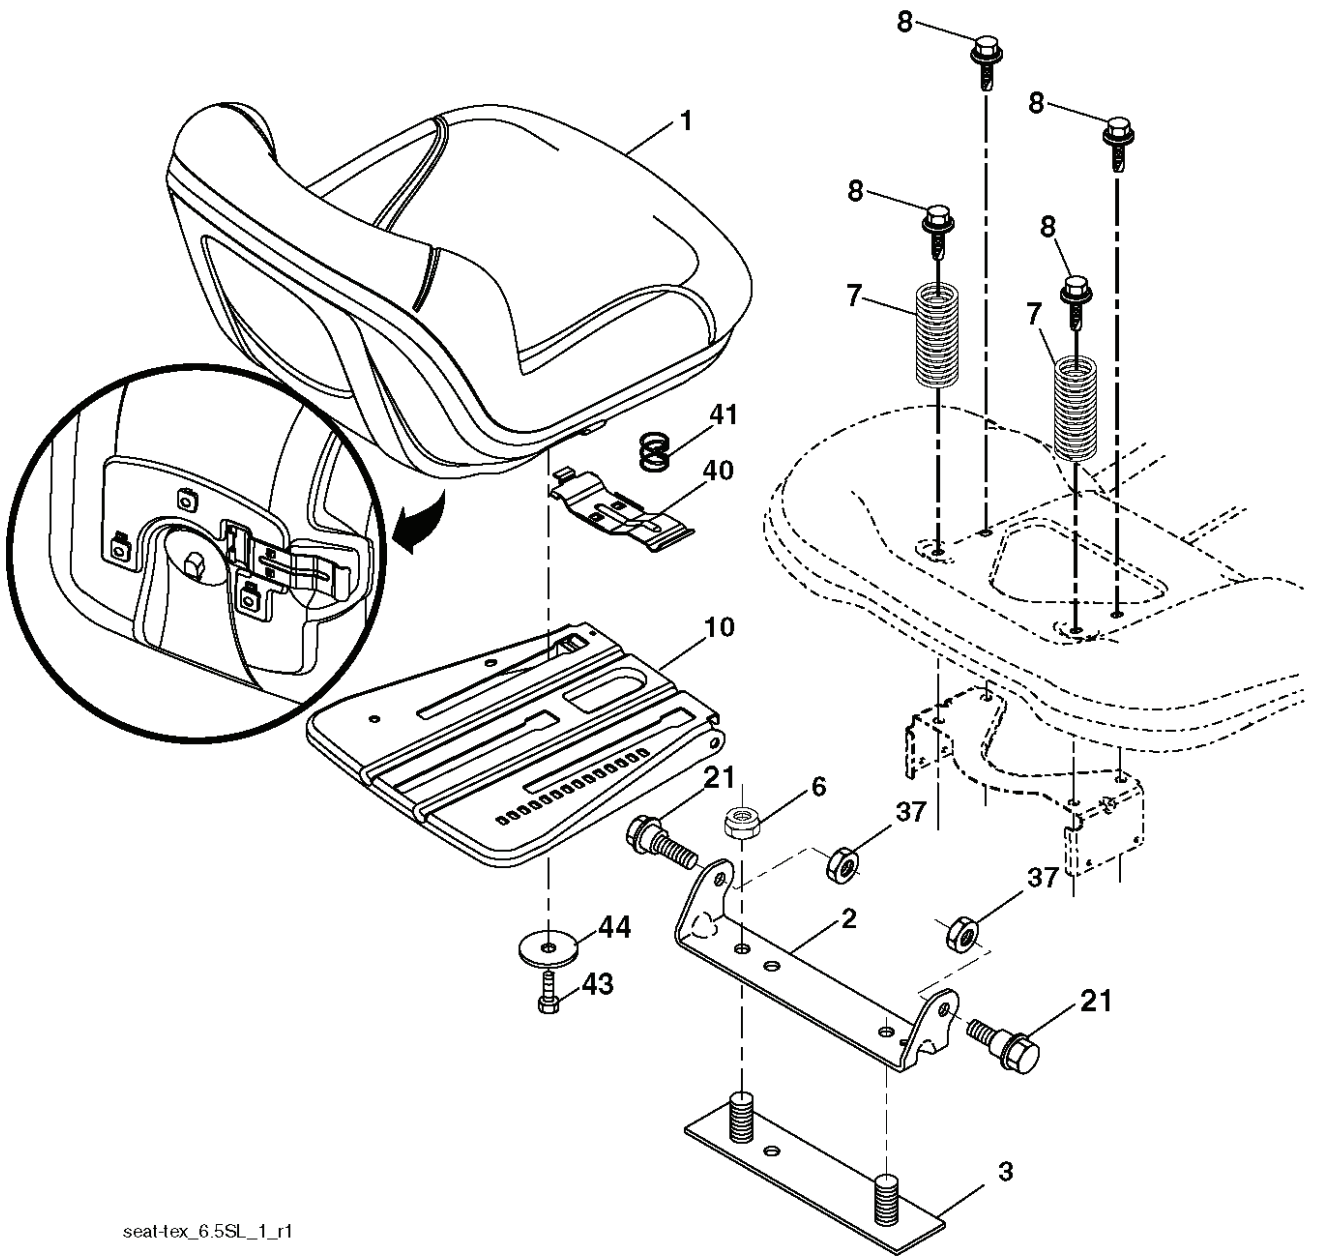

SCH10

IGNITION SWITCH

POSITION	CIRCUIT	"MAKE"
OFF	M+G+A1	
RUN/OVERRIDE	B+A1	
RUN	B+A1	L+A2
START	B + S + A1	

03107

CHASSIS HARNESS CONNECTOR (MATING SIDE)

DASH HARNESS CONNECTOR (MATING SIDE)

WIRING INSULATED CLIPS
NOTE: IF WIRING INSULATED CLIPS WERE REMOVED FOR SERVICING OF UNIT, THEY SHOULD BE RE-INSTALLED TO PROPERLY SECURE YOUR WIRING.

NON-REMOVABLE CONNECTIONS

REMOVABLE CONNECTIONS

seatHex_6.5SL_1_r1

REF.	PART NO.	DESCRIPTION	REMARK	QTY.	KIT
1	532439819	SEAT		1	
2	532180166	BRACKET		1	
3	532140675	STRAP		1	
6	873800600	NUT		1	
7	532124181	SPRING		1	
8	532171877	BOLT		1	
10	532196977	PLATE		1	
21	532171852	BOLT		1	
37	873800500	LOCK NUT		1	
40	532197661	HANDLE		1	
41	532198200	SPRING		1	
43	874760612	BOLT		1	
44	819133812	WASHER		1	