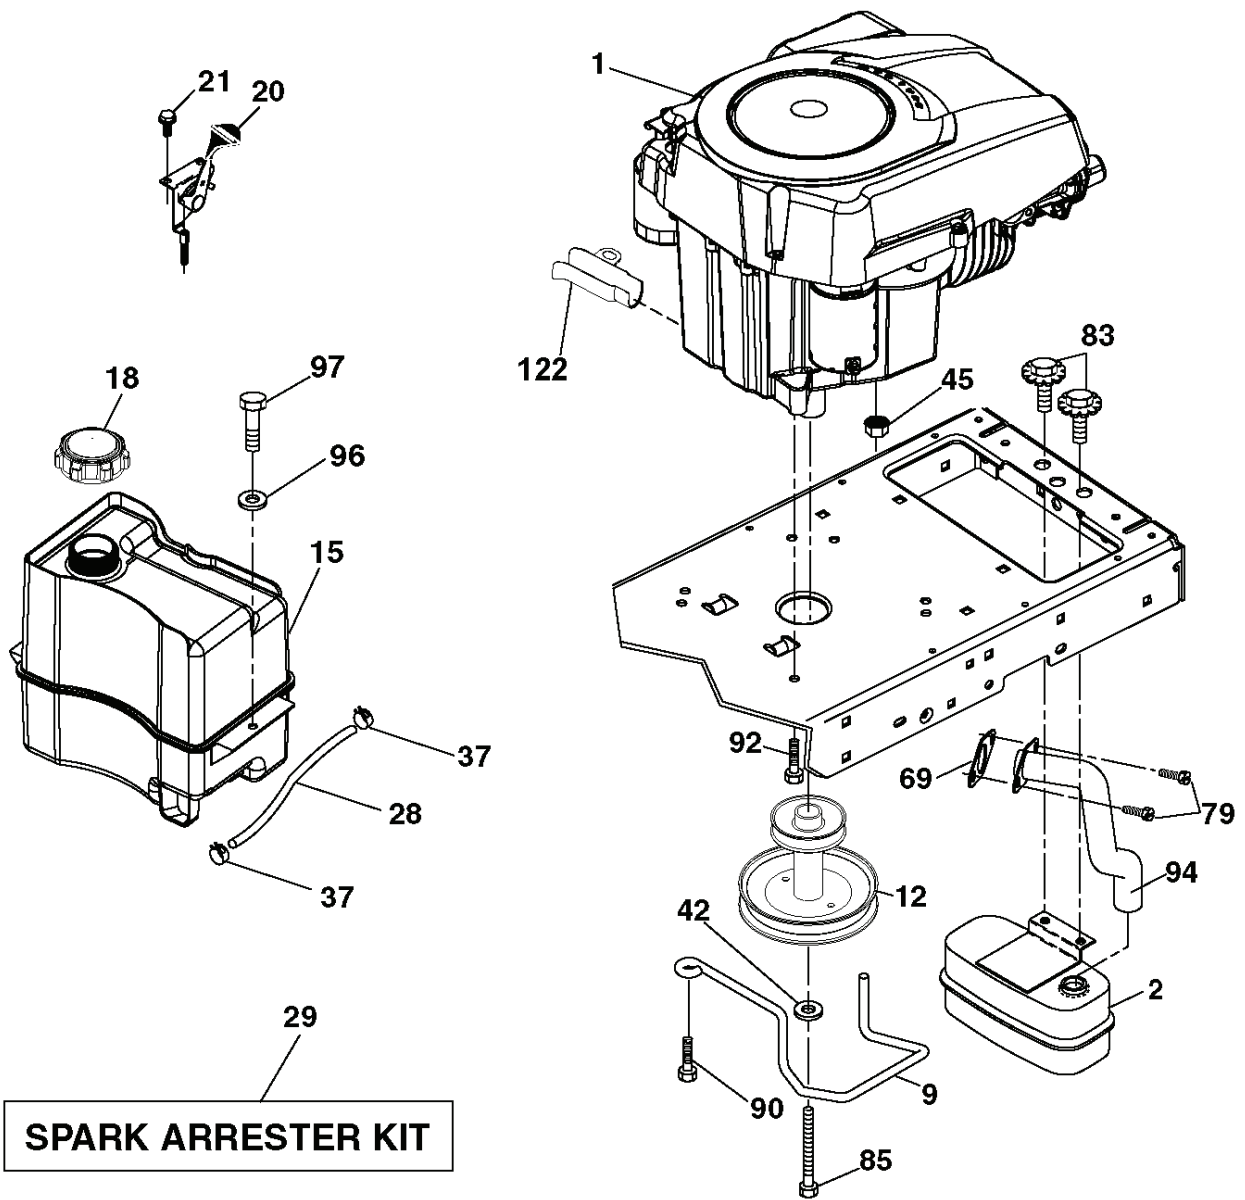

REF.	PART NO.	DESCRIPTION	REMARK	QTY.	KIT
2	532422027	SHAFT		1	
3	532195231	LEVER		1	
7	532411555	GRIP		1	
10	532196314	SPRING		1	
87	532194209	SPRING		1	
88	532410710	SPRING		1	
89	819191912	WASHER		1	
90	532194208	PIN		1	
91	532195181	LINK		1	
97	817000612	SCREW		1	
98	532195270	LINK		1	
100	873930600	NUT		1	
101	532407003	LINK		1	

SCH10

IGNITION SWITCH

POSITION	CIRCUIT	"MAKE"
OFF	M+G+A1	
RUN/OVERRIDE	B+A1	
RUN	B+A1	L+A2
START	B + S + A1	

03107

CHASSIS HARNESS CONNECTOR (MATING SIDE)

DASH HARNESS CONNECTOR (MATING SIDE)

WIRING INSULATED CLIPS
NOTE: IF WIRING INSULATED CLIPS WERE REMOVED FOR SERVICING OF UNIT, THEY SHOULD BE RE-INSTALLED TO PROPERLY SECURE YOUR WIRING.

NON-REMOVABLE CONNECTIONS

REMOVABLE CONNECTIONS

seatHex_6.5SL_1_r1

REF.	PART NO.	DESCRIPTION	REMARK	QTY.	KIT
1	532439819	SEAT		1	
2	532180166	BRACKET		1	
3	532140675	STRAP		1	
6	873800600	NUT		1	
7	532124181	SPRING		1	
8	532171877	BOLT		1	
10	532196977	PLATE		1	
21	532171852	BOLT		1	
37	873800500	LOCK NUT		1	
40	532197661	HANDLE		1	
41	532198200	SPRING		1	
43	874760612	BOLT		1	
44	819133812	WASHER		1	

wheel_art_1-tex

REF.	PART NO.	DESCRIPTION	REMARK	QTY.	KIT
1	532059192	CAP VALVE		1	
2	532065139	NIPPLE		1	
3	532138336	RIM	Front 6"	1	
4	532059904	HOSE	(Service Item Only)	1	
5	532106222	TIRE	Front 15" x 6.0"-6"	1	
6	532124957	FITTING	(Front Wheel Only)	1	
7	532124959	BEARING	(Front Wheel Only)	1	
8	532175039	HUB CAP		1	
9	532420531	TIRE	Rear 18" x 9.5"-8"	1	
10	532124926	HOSE	(Service Item Only)	1	
11	532138337	RIM SPROCKET	Rear 8"	1	
--	532144334	SEALING FOAM		1	