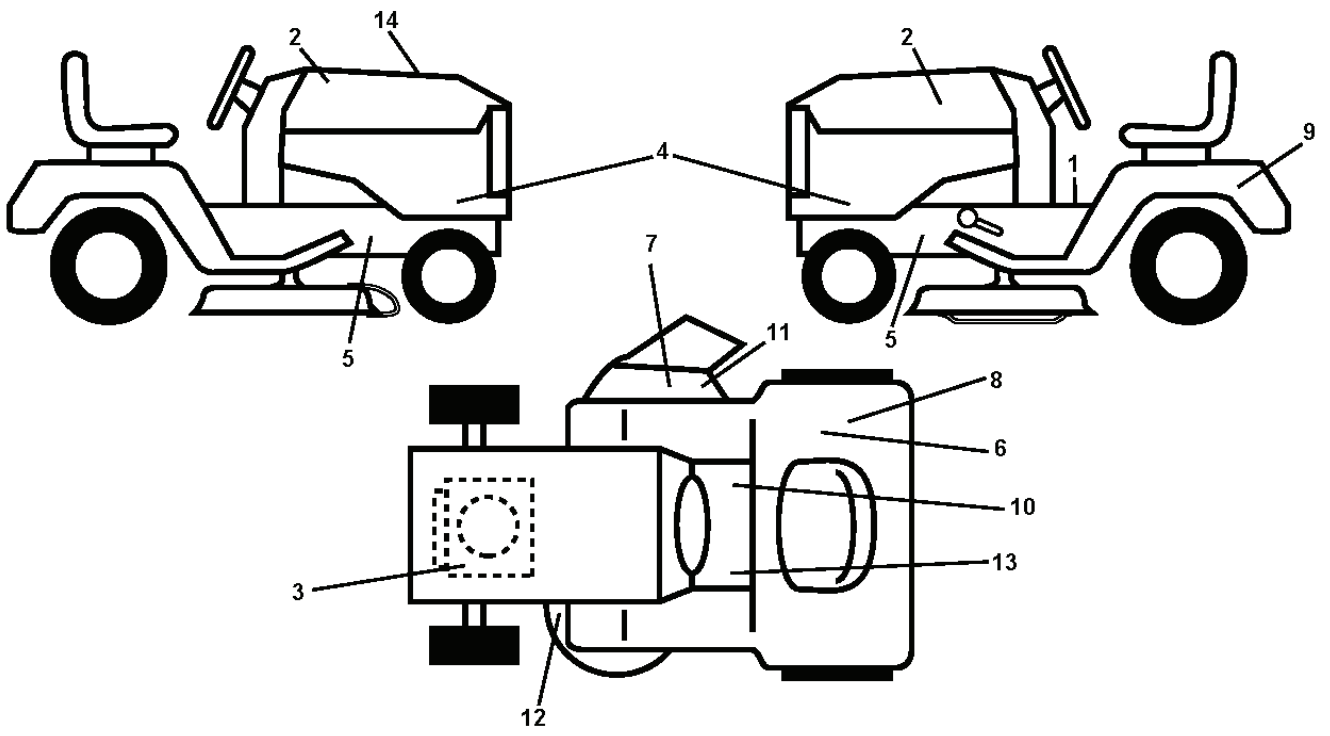

LT1597, 96041005009, 2011-04

SPARE PARTS LIST

REF.	PART NO.	DESCRIPTION	REMARK	QTY.	KIT
531029501	531029501	AIR FILTER		1	
531029504	531029504	SPARK PLUG		1	
531029502	531029502	FILTER		1	
531029503	531029503	FILTER		1	
532194346	532194346	BELT		1	
532408381	532408381	BELT		1	
532138497	532138497	BLADE		1	

REF.	PART NO.	DESCRIPTION	REMARK	QTY.	KIT
1	532400389	LABEL		1	
2	581627301	DECAL		1	
3	532196841	DECAL		1	
4	532443848	DECAL		1	
5	532159736	DECAL		1	
6	532124433	DECAL		1	
7	532182166	DECAL		1	
8	532168869	DECAL		1	
9	532145005	DECAL		1	
10	532140837	DECAL		1	
11	532196357	DECALC."DANGER DEFLECTEUR"		1	
12	532194302	DECALC.SCHEMA MONTAGE		1	
13	532159737	DECAL		1	
14	532432042	DECAL		1	
--	532439681	PLATE		1	
--	532439966	PAD		1	
--	532162598	DECAL		1	
--	532435032	TBD		1	