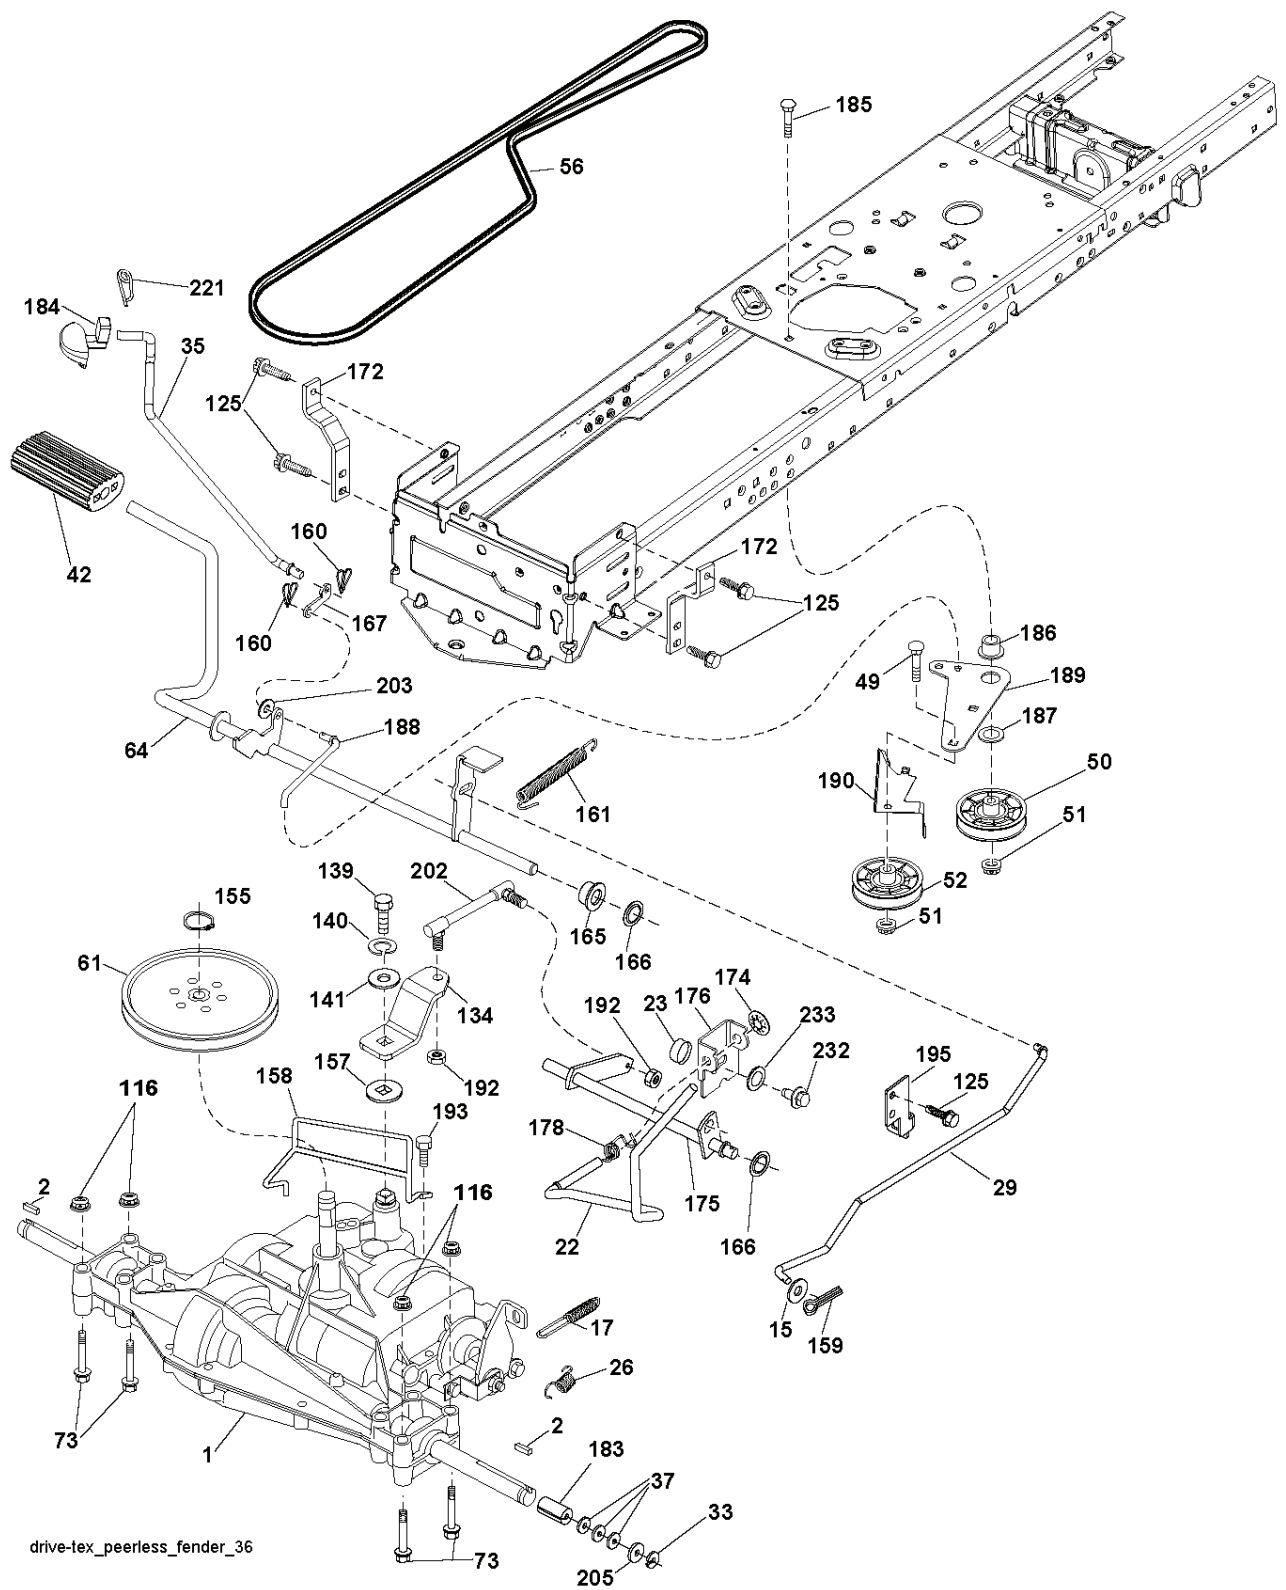

LT1597, 96041005009, 2011-04

SPARE PARTS LIST

REF.	PART NO.	DESCRIPTION	REMARK	QTY.	KIT
531029501	531029501	AIR FILTER		1	
531029504	531029504	SPARK PLUG		1	
531029502	531029502	FILTER		1	
531029503	531029503	FILTER		1	
532194346	532194346	BELT		1	
532408381	532408381	BELT		1	
532138497	532138497	BLADE		1	

REF.	PART NO.	DESCRIPTION	REMARK	QTY.	KIT
1	532400389	LABEL		1	
2	581627301	DECAL		1	
3	532196841	DECAL		1	
4	532443848	DECAL		1	
5	532159736	DECAL		1	
6	532124433	DECAL		1	
7	532182166	DECAL		1	
8	532168869	DECAL		1	
9	532145005	DECAL		1	
10	532140837	DECAL		1	
11	532196357	DECALC."DANGER DEFLECTEUR"		1	
12	532194302	DECALC.SCHEMA MONTAGE		1	
13	532159737	DECAL		1	
14	532432042	DECAL		1	
--	532439681	PLATE		1	
--	532439966	PAD		1	
--	532162598	DECAL		1	
--	532435032	TBD		1	