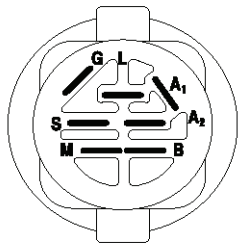

SCH10

IGNITION SWITCH

POSITION	CIRCUIT	"MAKE"
OFF	M+G+A1	
RUN/OVERRIDE	B+A1	
RUN	B+A1	L+A2
START	B + S + A1	

03107

WIRING INSULATED CLIPS
NOTE: IF WIRING INSULATED CLIPS WERE REMOVED FOR SERVICING OF UNIT, THEY SHOULD BE RE-INSTALLED TO PROPERLY SECURE YOUR WIRING.

NON-REMOVABLE CONNECTIONS

REMOVABLE CONNECTIONS