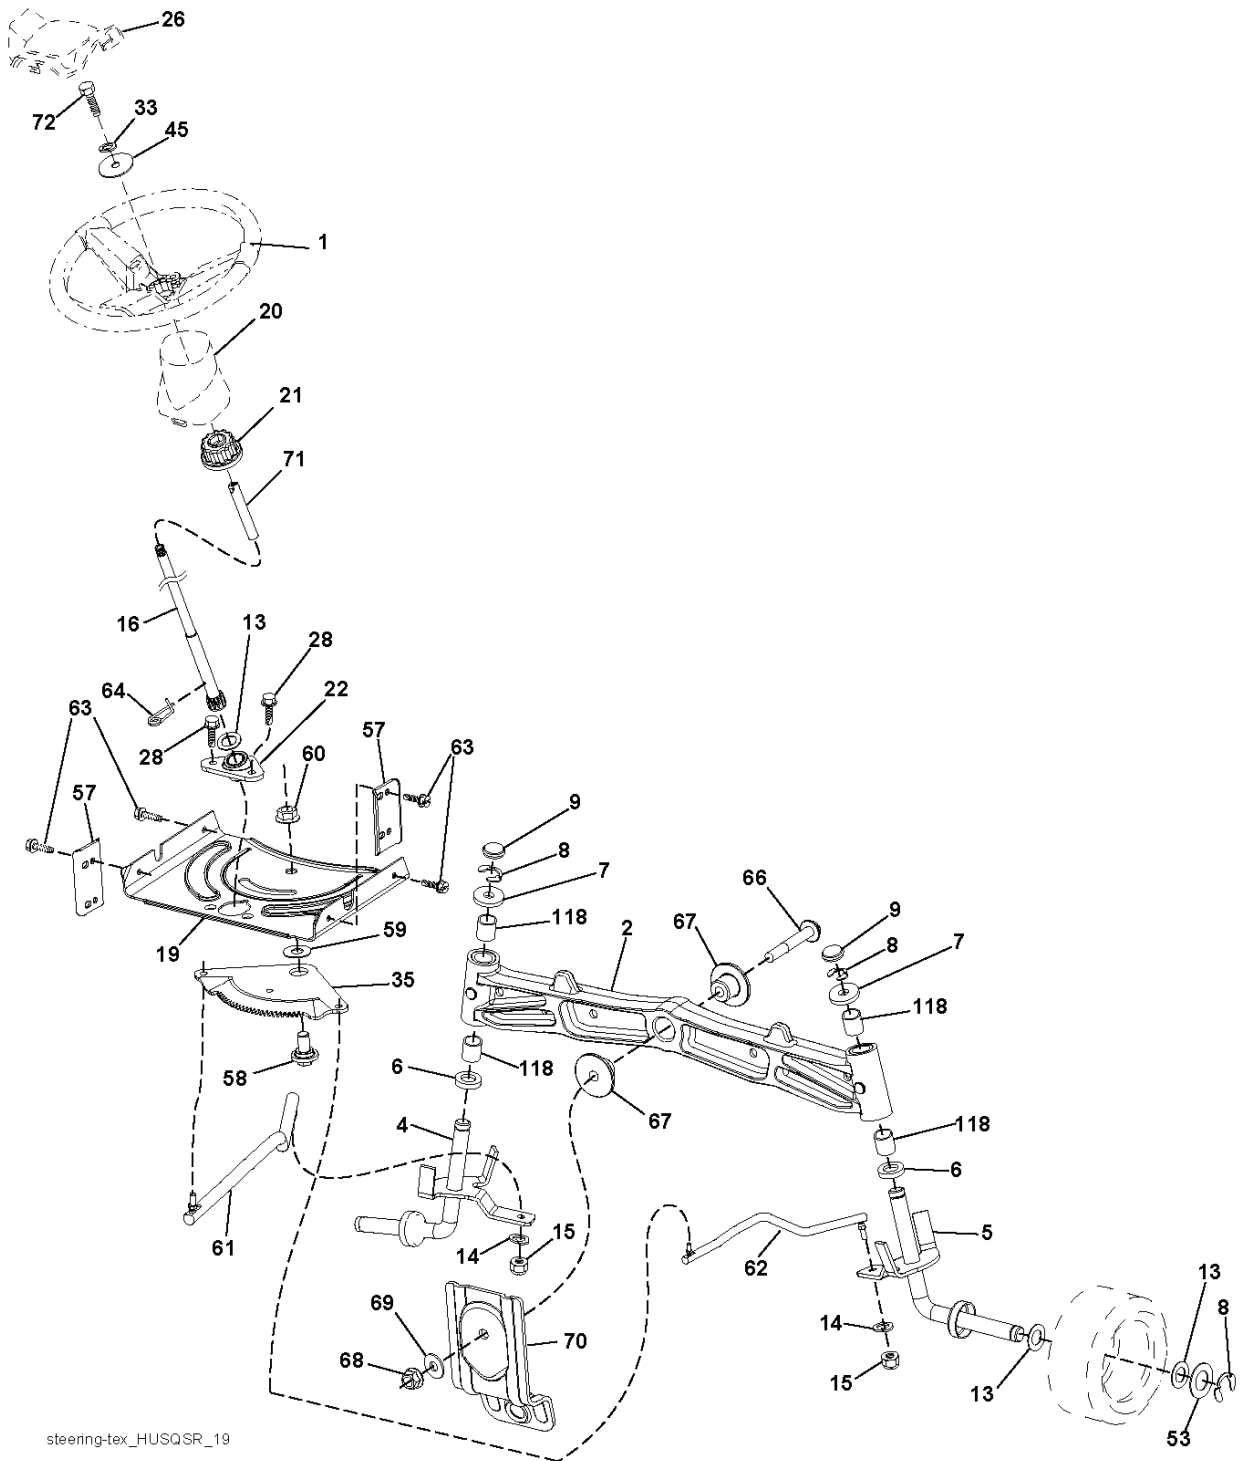

REF.	PART NO.	DESCRIPTION	REMARK	QTY.	KIT
2	532422027	SHAFT		1	
3	532195231	LEVER		1	
7	532411555	GRIP		1	
10	532196314	SPRING		1	
87	532194209	SPRING		1	
88	532410710	SPRING		1	
89	819191912	WASHER		1	
90	532194208	PIN		1	
91	532195181	LINK		1	
97	817000612	SCREW		1	
98	532195270	LINK		1	
100	873930600	NUT		1	
101	532407003	LINK		1	

SCH10

IGNITION SWITCH

POSITION	CIRCUIT	"MAKE"
OFF	M+G+A1	
RUN/OVERRIDE	B+A1	
RUN	B+A1	L+A2
START	B + S + A1	

03107

CHASSIS HARNESS CONNECTOR (MATING SIDE)

DASH HARNESS CONNECTOR (MATING SIDE)

WIRING INSULATED CLIPS
NOTE: IF WIRING INSULATED CLIPS WERE REMOVED FOR SERVICING OF UNIT, THEY SHOULD BE RE-INSTALLED TO PROPERLY SECURE YOUR WIRING.

NON-REMOVABLE CONNECTIONS

REMOVABLE CONNECTIONS

seatHex_6.5SL_1_r1

REF.	PART NO.	DESCRIPTION	REMARK	QTY.	KIT
1	532439819	SEAT		1	
2	532180166	BRACKET		1	
3	532140675	STRAP		1	
6	873800600	NUT		1	
7	532124181	SPRING		1	
8	532171877	BOLT		1	
10	532196977	PLATE		1	
21	532171852	BOLT		1	
37	873800500	LOCK NUT		1	
40	532197661	HANDLE		1	
41	532198200	SPRING		1	
43	874760612	BOLT		1	
44	819133812	WASHER		1	