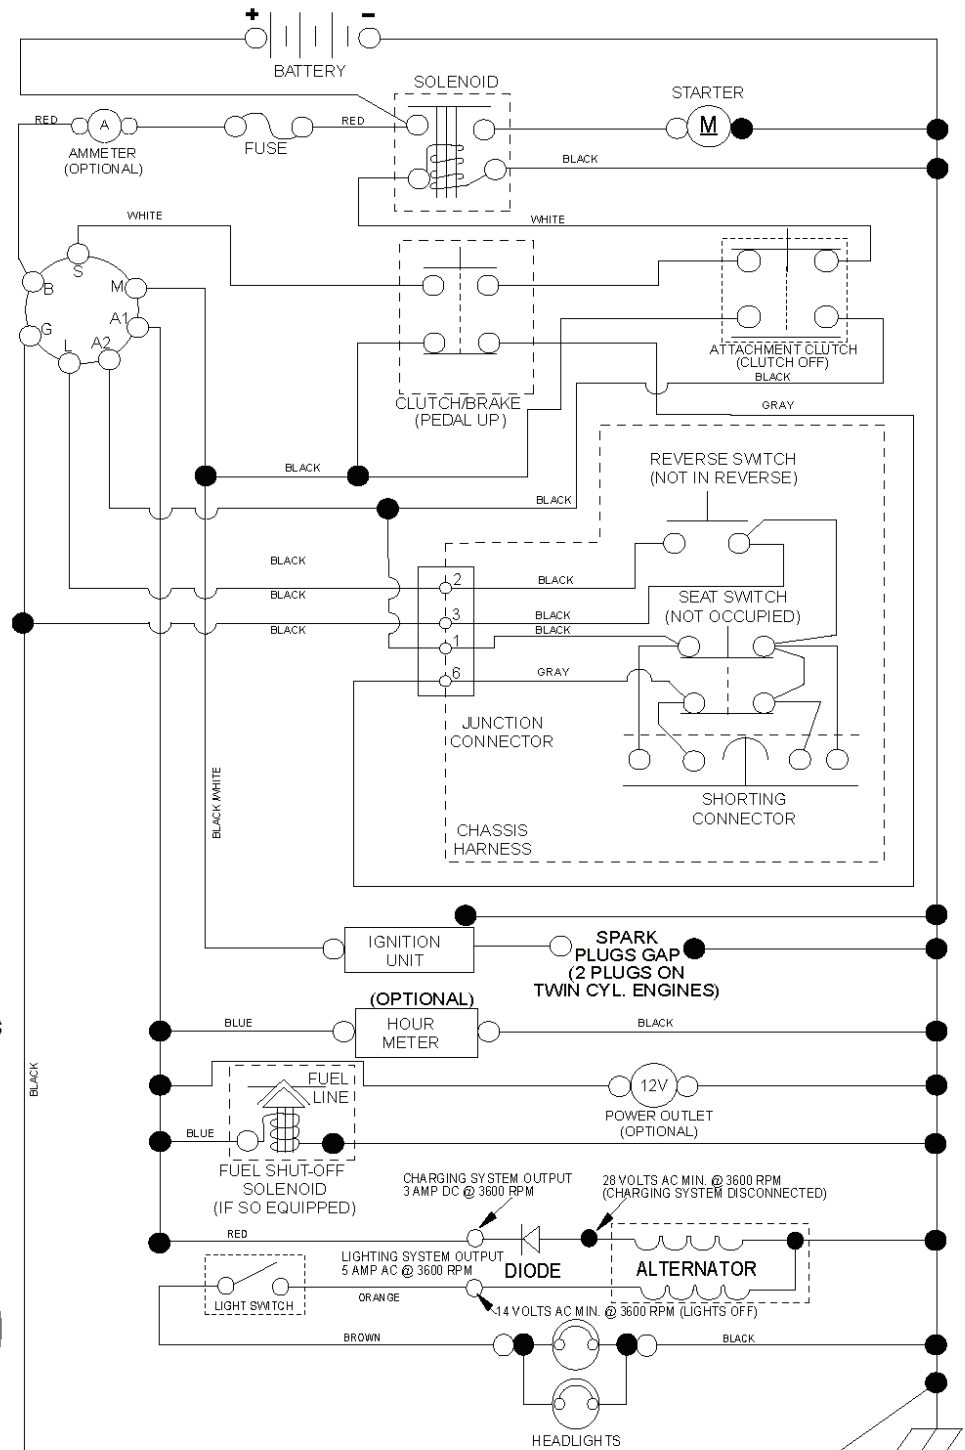

NOTE
YOUR TRACTOR IS EQUIPPED WITH A SPECIAL ALTERNATOR SYSTEM. THE LIGHTS ARE NOT CONNECTED TO THE BATTERY, BUT HAVE THEIR OWN ELECTRICAL SOURCE. BECAUSE OF THIS, THE BRIGHTNESS OF THE LIGHTS WILL CHANGE WITH ENGINE SPEED. AT IDLE THE LIGHTS WILL DIM. AS THE ENGINE IS SPEEDED UP, THE LIGHTS WILL BECOME THEIR BRIGHTEST.