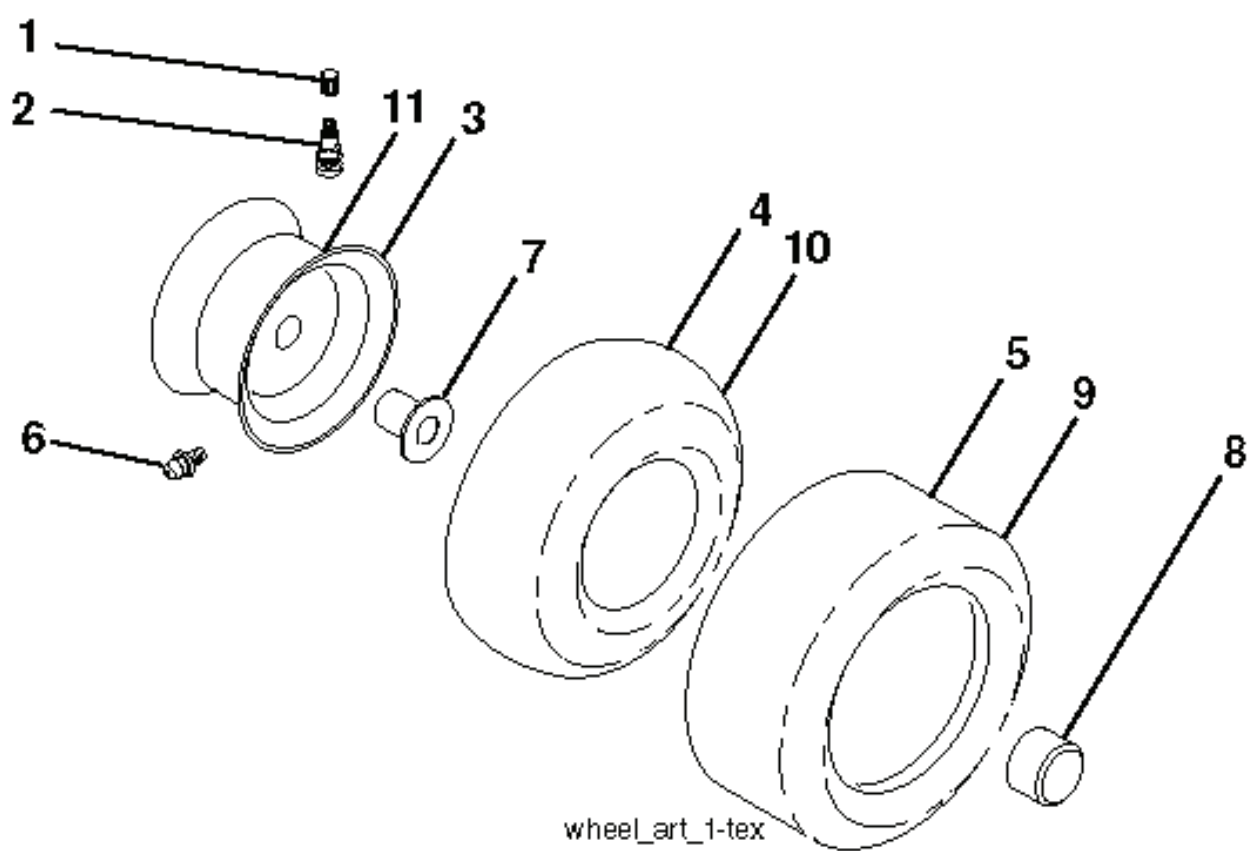

REF.	PART NO.	DESCRIPTION	REMARK	QTY.	KIT
1	532059192	CAP VALVE		1	
2	532065139	NIPPLE		1	
3	532138336	RIM	Front 6"	1	
4	532059904	HOSE	(Service Item Only)	1	
5	532106222	TIRE	Front 15" x 6.0"-6"	1	
6	532124957	FITTING	(Front Wheel Only)	1	
7	532124959	BEARING	(Front Wheel Only)	1	
8	532175039	HUB CAP		1	
9	532420531	TIRE	Rear 18" x 9.5"-8"	1	
10	532124926	HOSE	(Service Item Only)	1	
11	532138337	RIM SPROCKET	Rear 8"	1	
--	532144334	SEALING FOAM		1