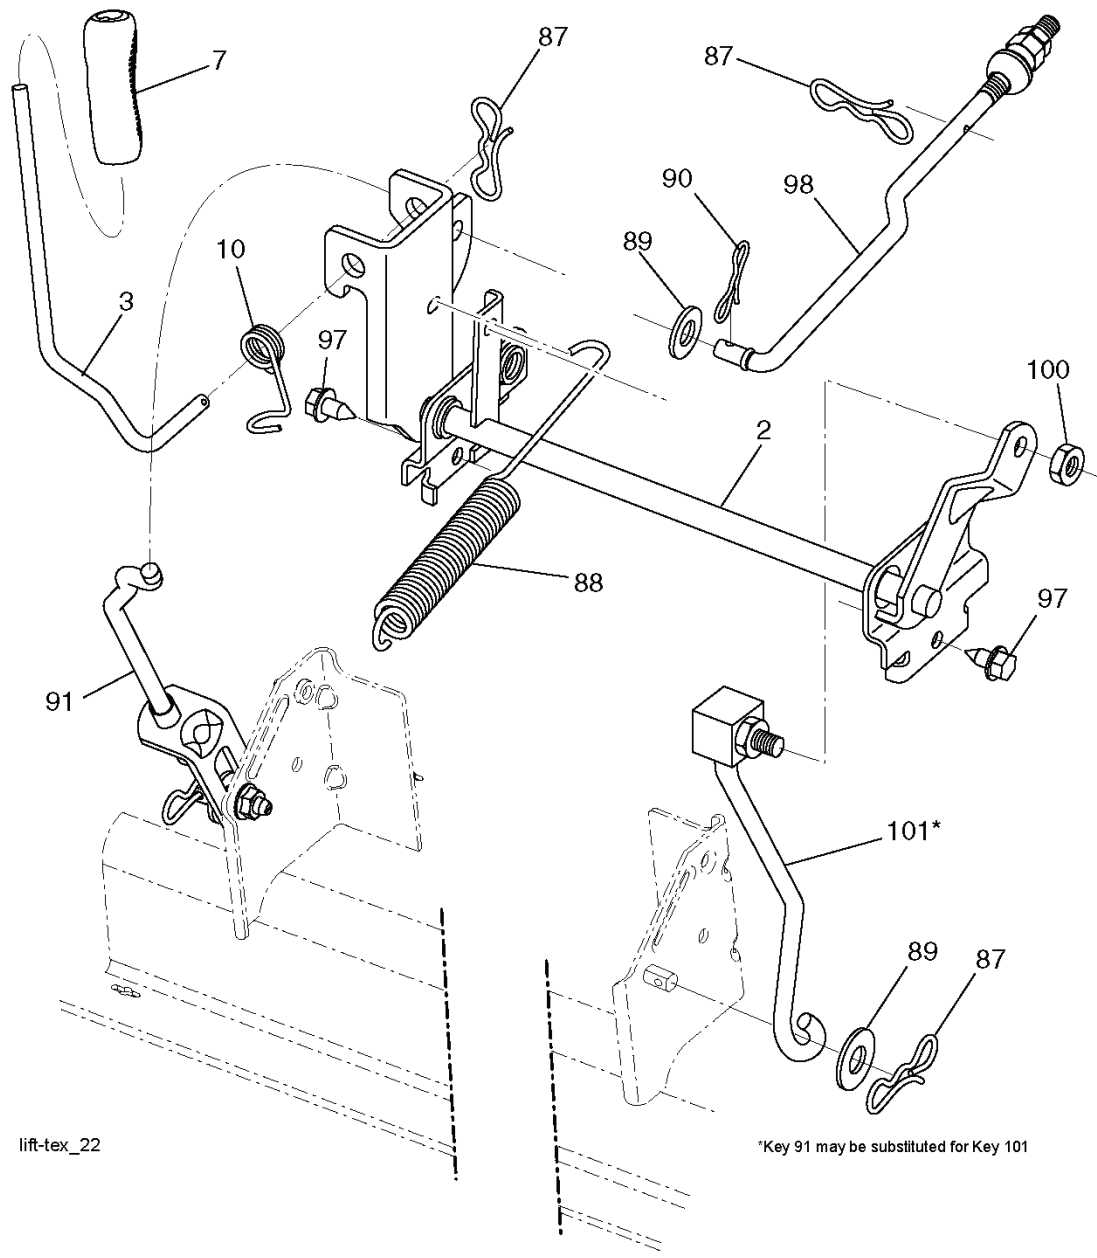

lift-tex_22

Key 91 may be substituted for Key 101

REF.	PART NO.	DESCRIPTION	REMARK	QTY.	KIT
2	532422027	SHAFT		1	
3	532195231	LEVER		1	
7	532411555	GRIP		1	
10	532196314	SPRING		1	
87	532194209	SPRING		1	
88	532410710	SPRING		1	
89	819191912	WASHER		1	
90	532194208	PIN		1	
91	532195181	LINK		1	
97	817000612	SCREW		1	
98	532195270	LINK		1	
100	873930600	NUT		1	
101	532407003	LINK		1