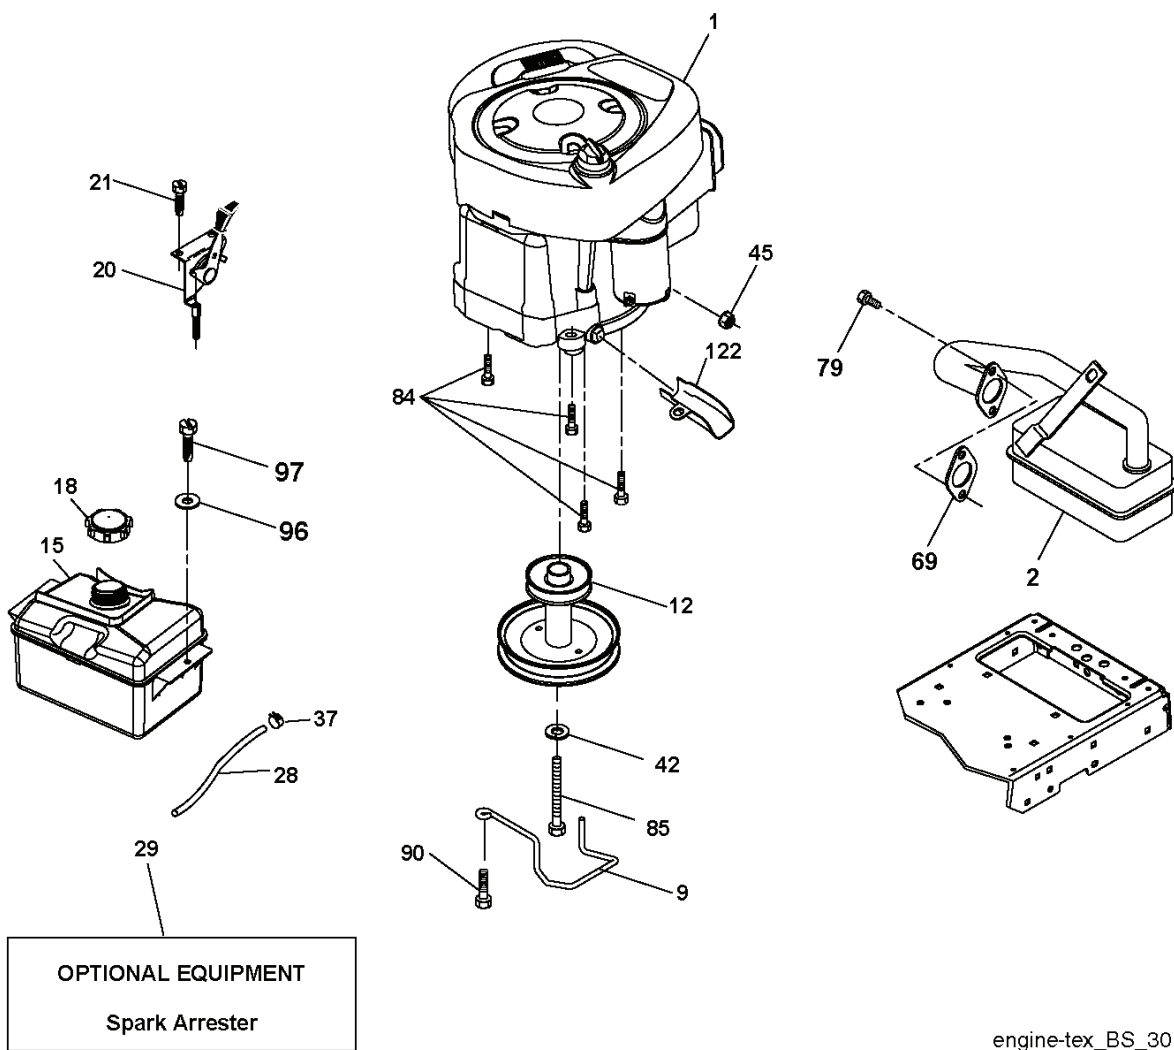

# **SPARE PARTS LIST**

---

REF.	PART NO.	DESCRIPTION	REMARK	QTY.	KIT
1	532400389	LABEL		1	
2	532422012	DECAL		1	
3	532196841	DECAL		1	
4	532433987	DECAL		1	
5	532159736	DECAL		1	
6	532124433	DECAL		1	
7	532182166	DECAL		1	
8	532168869	DECAL		1	
9	532145005	DECAL		1	
10	532140837	DECAL		1	
11	532196357	DECALC."DANGER DEFLECTEUR"		1	
12	532194302	DECALC.SCHEMA MONTAGE		1	
13	532159737	DECAL		1	
14	532433777	DECAL		1	
--	532410805	PAD		1	
--	532411056	PAD		1	
--	532162598	DECAL		1	

T02S

With 12V Outlet Option

With Service Minder Option

REF.	PART NO.	DESCRIPTION	REMARK	QTY.	KIT
1	532163465	BATTERY		1	
2	874760412	BOLT		1	
8	532193228	BOX		1	
16	532176138	MICRO SWITCH		1	
21	532400252	HARNESS		1	
22	532004152	BULB		1	
25	532412894	CABLE.STARTER.GGA.BL/R*SUBS/2*		1	
26	532175158	FUSE		1	
27	873510400	NUT		1	
28	532198885	CABLE		1	
29	532401545	SWITCH		1	
30	532193350	IGNITION MODULE		1	
33	532411933	KEY		1	
34	532110712	SWITCH		1	
40	532401098	CABLE		1	
41	817720408	SCREW		1	
42	532131563	COVER		1	
43	532192507	SOLENOID		1	
46	532401763	DISPLAY		1	
55	817060512	SCREW		1	
71	532400449	CABLE		1	
79	532175242	HOLDER		1	
87	532197802	SWITCH		1	
90	532400725	COVER		1	
92	532196615	CABLE ASSY		1	
93	532192540	SCREW		1	
94	532191834	MODULE.REVERSE.ROS		1	

engine-tex\_BS\_30

---

REF.	PART NO.	DESCRIPTION	REMARK	QTY.	KIT
1	000000000	W/O DESCRIPTION		1	
2	532137352	MUFFLER		1	
9	532194319	BELT GUIDE		1	
12	532401985	PULLEY		1	
15	532407545	FUEL TANK		1	
18	532430220	FUEL CAP		1	
20	532183897	CONTROL		1	
21	532416358	SCREW		1	
28	532137040	HOSE		1	
29	532137180	SPARK ARRESTER KIT		1	
37	532123487	HOSE CLAMP		1	
42	810040700	WASHER		1	
45	873510400	NUT		1	
69	532165291	GASKET		1	
79	532192334	SCREW		1	
84	817060620	SCREW		1	
85	532173937	BOLT		1	
90	817000616	SCREW		1	
96	819091416	WASHER		1	
97	817670412	SCREW		1	
122	532421922	EXTENSION PIPE		1	