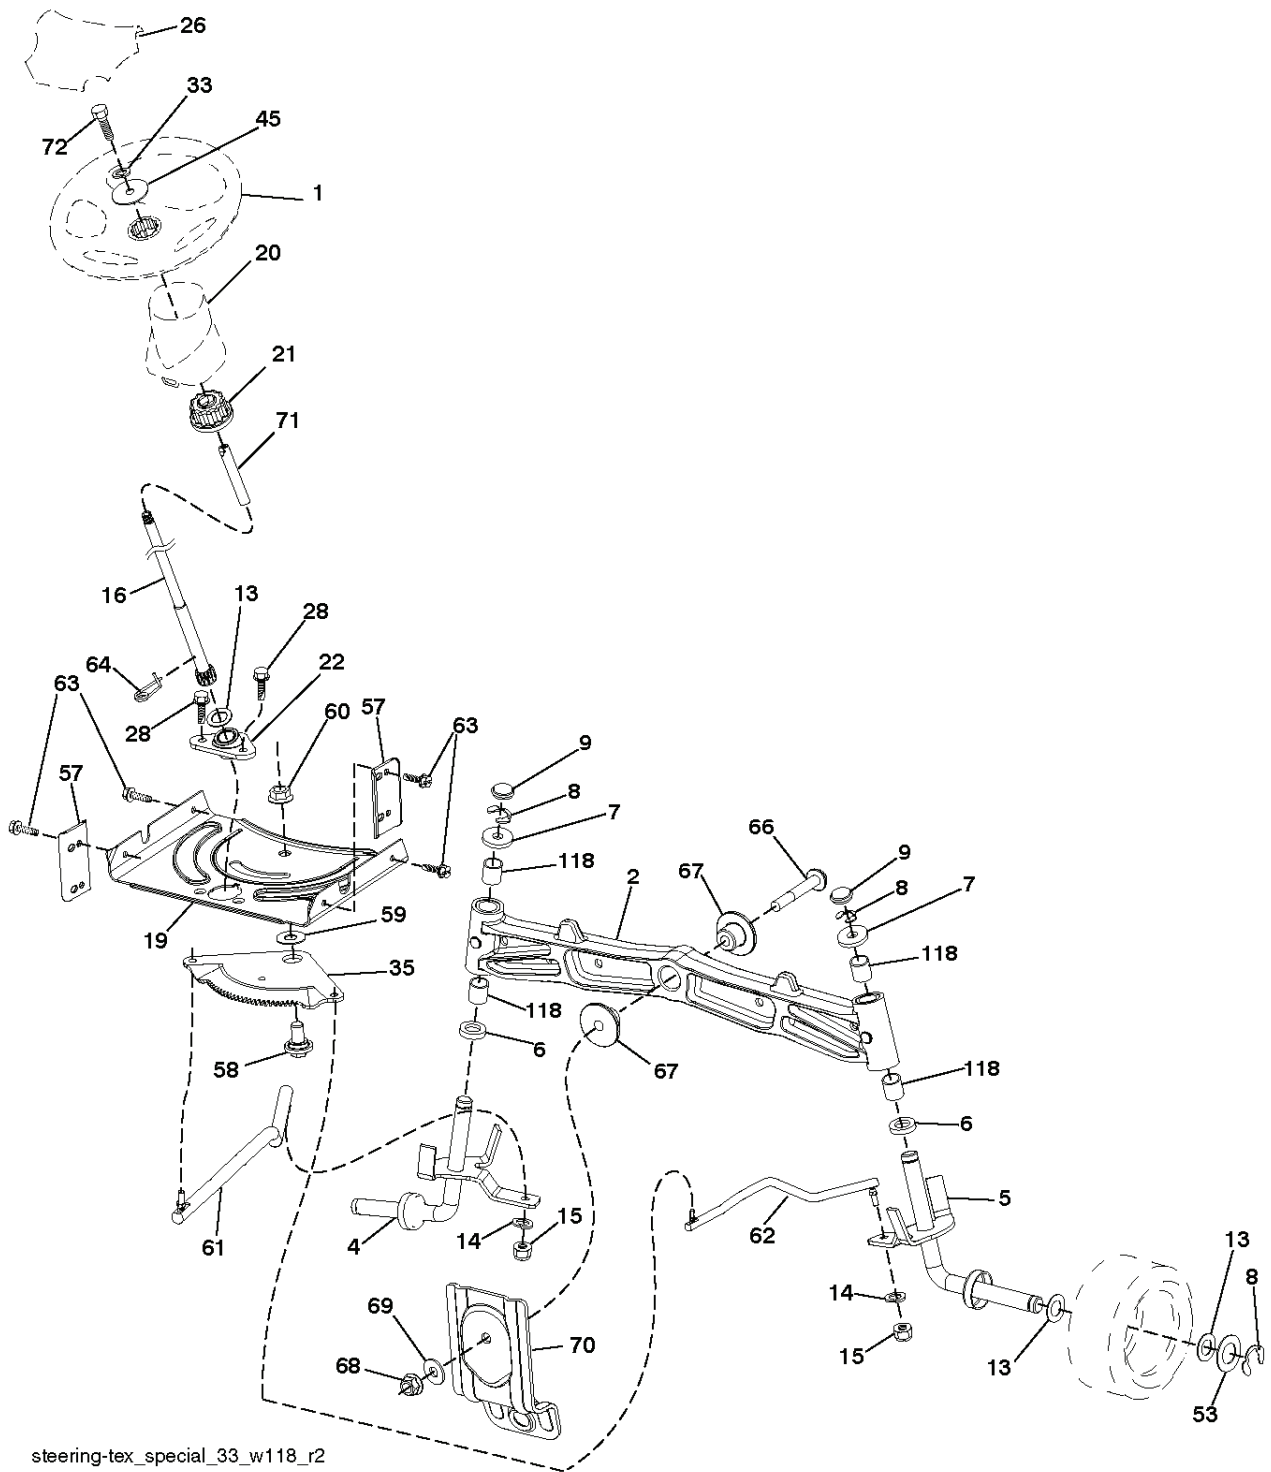

# **SPARE PARTS LIST**

---

REF.	PART NO.	DESCRIPTION	REMARK	QTY.	KIT
1	532400389	LABEL		1	
2	532422012	DECAL		1	
3	532196841	DECAL		1	
4	532433987	DECAL		1	
5	532159736	DECAL		1	
6	532124433	DECAL		1	
7	532182166	DECAL		1	
8	532168869	DECAL		1	
9	532145005	DECAL		1	
10	532140837	DECAL		1	
11	532196357	DECALC."DANGER DEFLECTEUR"		1	
12	532194302	DECALC.SCHEMA MONTAGE		1	
13	532159737	DECAL		1	
14	532433777	DECAL		1	
--	532410805	PAD		1	
--	532411056	PAD		1	
--	532162598	DECAL		1	

**IGNITION SWITCH**

POSITION	CIRCUIT	"MAKE"
OFF	M+G+A1	
RUN/OVERRIDE	B+A1	
RUN	B+A1	L+A2
START	B + S + A1	

**WIRING INSULATED CLIPS**  
 NOTE: IF WIRING INSULATED CLIPS WERE REMOVED FOR SERVICING OF UNIT, THEY SHOULD BE RE-INSTALLED TO PROPERLY SECURE YOUR WIRING.

seat-tex\_6.5SL\_1\_r1

---

REF.	PART NO.	DESCRIPTION	REMARK	QTY.	KIT
1	532424067	SEAT		1	
2	532180166	BRACKET		1	
3	532140675	STRAP		1	
6	873800600	NUT		1	
7	532124181	SPRING		1	
8	532171877	BOLT		1	
10	532196977	PLATE		1	
21	532171852	BOLT		1	
37	873800500	LOCK NUT		1	
40	532197661	HANDLE		1	
41	532198200	SPRING		1	
43	874760612	BOLT		1	
44	819133812	WASHER		1	