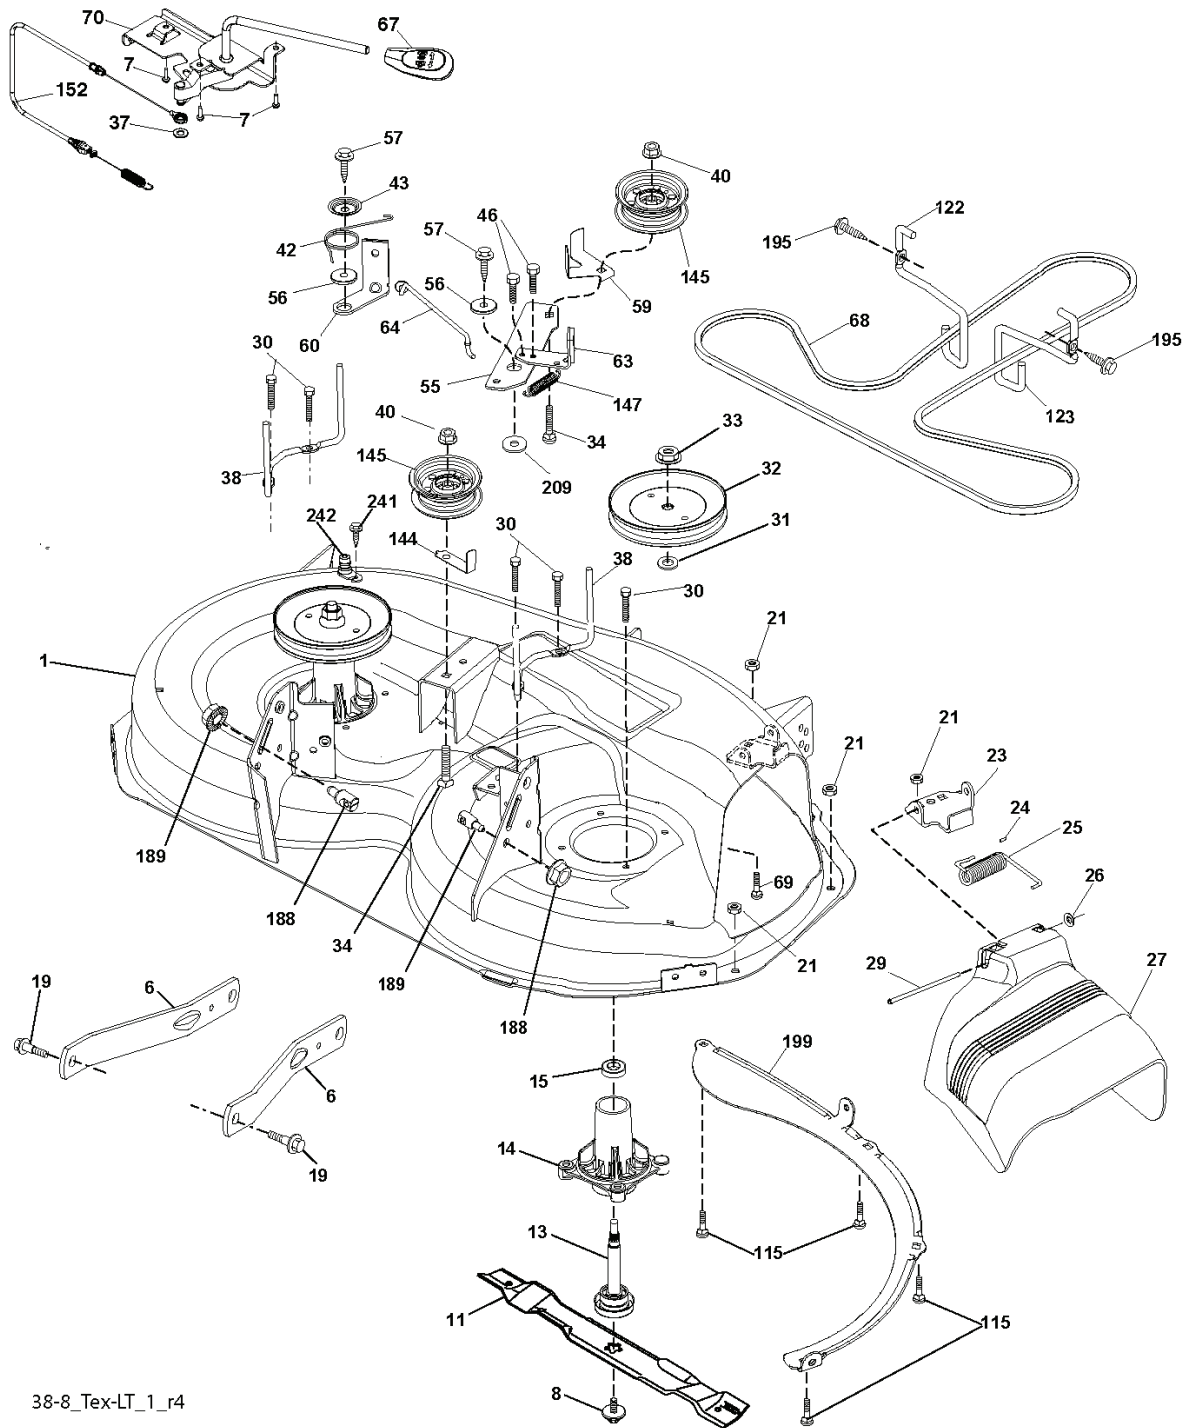

# **SPARE PARTS LIST**

---

REF.	PART NO.	DESCRIPTION	REMARK	QTY.	KIT
1	532400389	LABEL		1	
2	532422012	DECAL		1	
3	532196841	DECAL		1	
4	532433987	DECAL		1	
5	532159736	DECAL		1	
6	532124433	DECAL		1	
7	532182166	DECAL		1	
8	532168869	DECAL		1	
9	532145005	DECAL		1	
10	532140837	DECAL		1	
11	532196357	DECALC."DANGER DEFLECTEUR"		1	
12	532194302	DECALC.SCHEMA MONTAGE		1	
13	532159737	DECAL		1	
14	532433777	DECAL		1	
--	532410805	PAD		1	
--	532411056	PAD		1	
--	532162598	DECAL		1	

T02S

With 12V Outlet Option

With Service Minder Option

REF.	PART NO.	DESCRIPTION	REMARK	QTY.	KIT
1	532163465	BATTERY		1	
2	874760412	BOLT		1	
8	532193228	BOX		1	
16	532176138	MICRO SWITCH		1	
21	532400252	HARNESS		1	
22	532004152	BULB		1	
25	532412894	CABLE.STARTER.GGA.BL/R*SUBS/2*		1	
26	532175158	FUSE		1	
27	873510400	NUT		1	
28	532198885	CABLE		1	
29	532401545	SWITCH		1	
30	532193350	IGNITION MODULE		1	
33	532411933	KEY		1	
34	532110712	SWITCH		1	
40	532401098	CABLE		1	
41	817720408	SCREW		1	
42	532131563	COVER		1	
43	532192507	SOLENOID		1	
46	532401763	DISPLAY		1	
55	817060512	SCREW		1	
71	532400449	CABLE		1	
79	532175242	HOLDER		1	
87	532197802	SWITCH		1	
90	532400725	COVER		1	
92	532196615	CABLE ASSY		1	
93	532192540	SCREW		1	
94	532191834	MODULE.REVERSE.ROS		1	

engine-tex\_BS\_30

---

REF.	PART NO.	DESCRIPTION	REMARK	QTY.	KIT
1	000000000	W/O DESCRIPTION		1	
2	532137352	MUFFLER		1	
9	532194319	BELT GUIDE		1	
12	532401985	PULLEY		1	
15	532407545	FUEL TANK		1	
18	532430220	FUEL CAP		1	
20	532183897	CONTROL		1	
21	532416358	SCREW		1	
28	532137040	HOSE		1	
29	532137180	SPARK ARRESTER KIT		1	
37	532123487	HOSE CLAMP		1	
42	810040700	WASHER		1	
45	873510400	NUT		1	
69	532165291	GASKET		1	
79	532192334	SCREW		1	
84	817060620	SCREW		1	
85	532173937	BOLT		1	
90	817000616	SCREW		1	
96	819091416	WASHER		1	
97	817670412	SCREW		1	
122	532421922	EXTENSION PIPE		1	