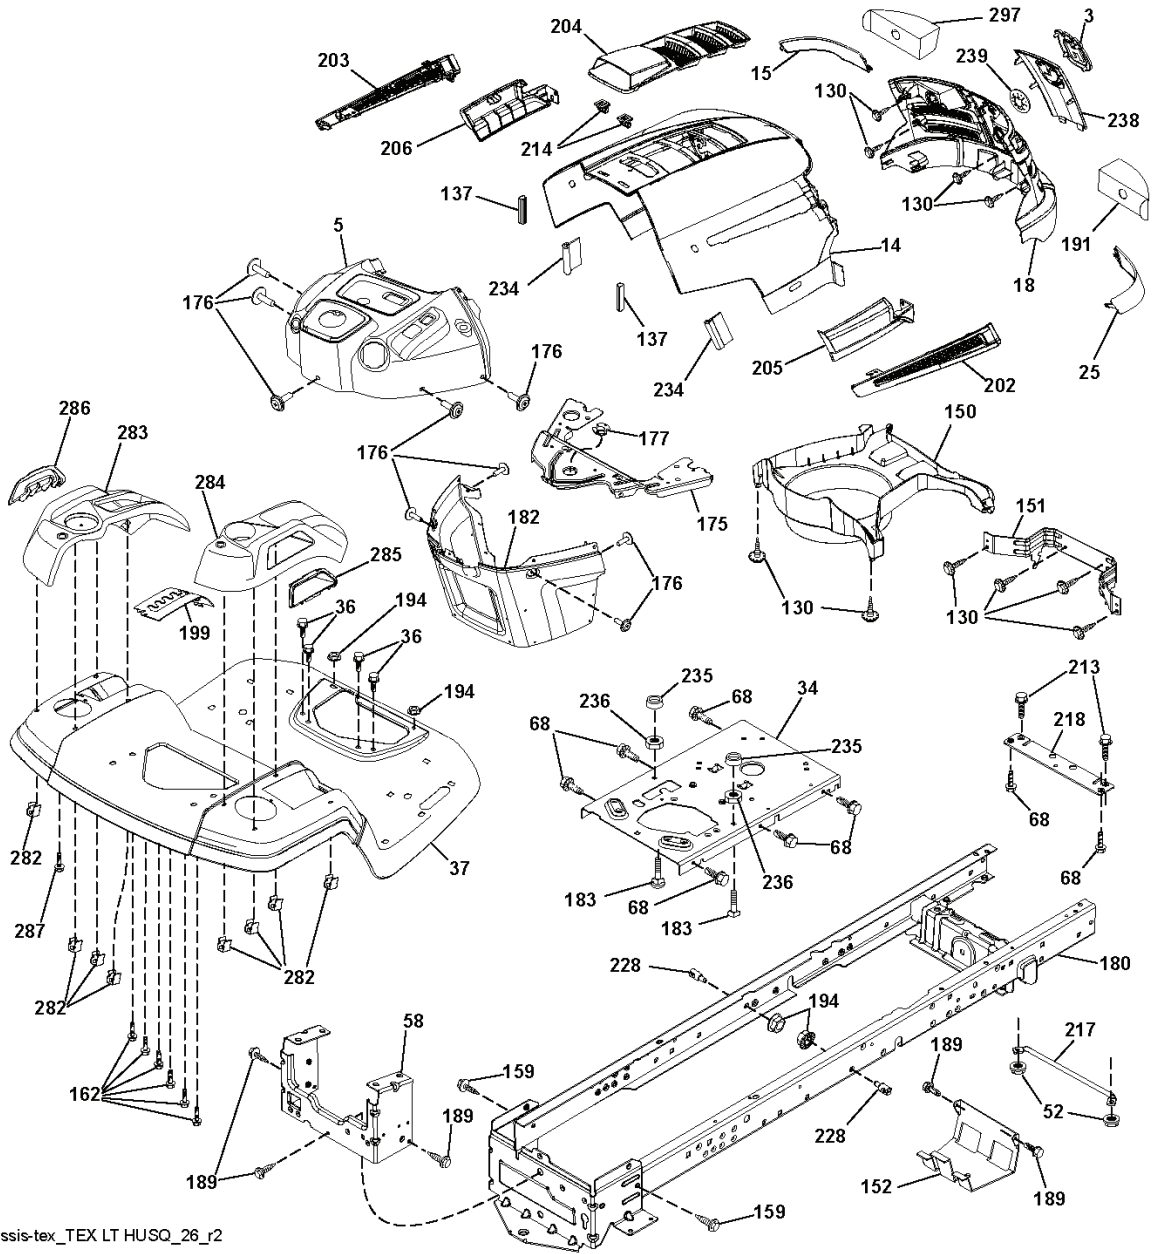

# **SPARE PARTS LIST**

---

REF.	PART NO.	DESCRIPTION	REMARK	QTY.	KIT
1	532400389	LABEL		1	
2	532422012	DECAL		1	
3	532196841	DECAL		1	
4	532433987	DECAL		1	
5	532159736	DECAL		1	
6	532124433	DECAL		1	
7	532182166	DECAL		1	
8	532168869	DECAL		1	
9	532145005	DECAL		1	
10	532140837	DECAL		1	
11	532196357	DECALC."DANGER DEFLECTEUR"		1	
12	532194302	DECALC.SCHEMA MONTAGE		1	
13	532159737	DECAL		1	
14	532433777	DECAL		1	
--	532410805	PAD		1	
--	532411056	PAD		1	
--	532162598	DECAL		1	

**IGNITION SWITCH**

POSITION	CIRCUIT	"MAKE"
OFF	M+G+A1	
RUN/OVERRIDE	B+A1	
RUN	B+A1	L+A2
START	B + S + A1	

**WIRING INSULATED CLIPS**  
 NOTE: IF WIRING INSULATED CLIPS WERE REMOVED FOR SERVICING OF UNIT, THEY SHOULD BE RE-INSTALLED TO PROPERLY SECURE YOUR WIRING.

seat-tex\_6.5SL\_1\_r1

---

REF.	PART NO.	DESCRIPTION	REMARK	QTY.	KIT
1	532424067	SEAT		1	
2	532180166	BRACKET		1	
3	532140675	STRAP		1	
6	873800600	NUT		1	
7	532124181	SPRING		1	
8	532171877	BOLT		1	
10	532196977	PLATE		1	
21	532171852	BOLT		1	
37	873800500	LOCK NUT		1	
40	532197661	HANDLE		1	
41	532198200	SPRING		1	
43	874760612	BOLT		1	
44	819133812	WASHER		1	

---

REF.	PART NO.	DESCRIPTION	REMARK	QTY.	KIT
1	532059192	CAP VALVE		1	
2	532065139	NIPPLE		1	
3	532138336	RIM	Front 6"	1	
4	532059904	HOSE	(Service Item Only)	1	
5	532106222	TIRE	Front 15" x 6.0"-6"	1	
6	532124957	FITTING	(Front Wheel Only)	1	
7	532124959	BEARING	(Front Wheel Only)	1	
8	532175039	HUB CAP		1	
9	532420531	TIRE	Rear 18" x 9.5"-8"	1	
10	532124926	HOSE	(Service Item Only)	1	
11	532138337	RIM SPROCKET	Rear 8"	1	
--	532144334	SEALING FOAM		1	