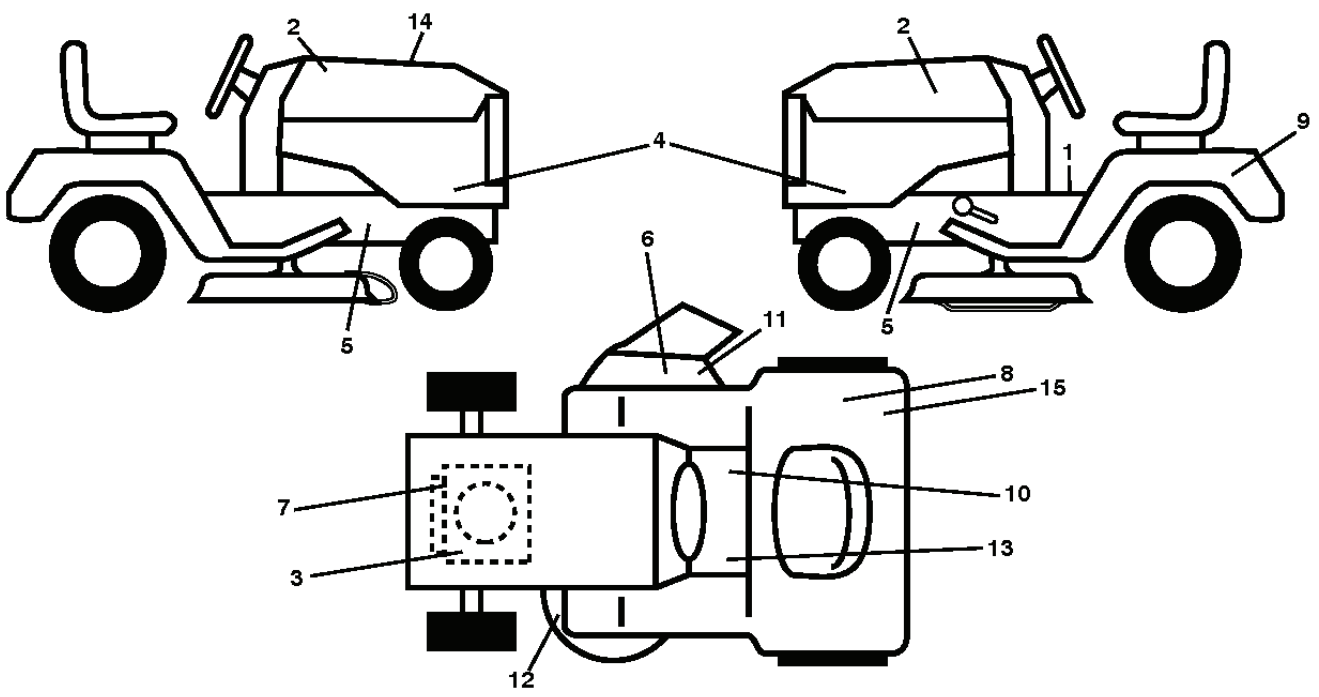

LT19538R, 96041028202, 2014-05

SPARE PARTS LIST

REF.	PART NO.	DESCRIPTION	REMARK	QTY.	KIT
1	581578101	DECAL		1	
2	581627301	DECAL		1	
3	581579701	DECAL		1	
4	532448549	DECAL		1	
5	581579601	DECAL		1	
6	584904601	DECAL		1	
7	587210801	DECAL		1	
8	581724102	DECAL		1	
9	532145005	DECAL		1	
10	581578001	DECAL		1	
11	581579201	DECAL		1	
12	581580003	DECAL		1	
13	581724001	DECAL		1	
14	532443834	DECAL		1	
15	581724103	DECAL		1	
--	581724601	DECAL		1	
--	532439681	PLATE		1	
--	532439966	PAD		1	

REF.	PART NO.	DESCRIPTION	REMARK	QTY.	KIT
1	000000000	W/O DESCRIPTION	Engine B&S Model No. 31S977-0009-G1 (587195901)	1	
2	532137352	MUFFLER		1	
9	582540302	KEEPER		1	
12	532401985	PULLEY		1	
15	581289901	TANK		1	
18	532430220	FUEL CAP		1	
20	532183897	CONTROL		1	
21	532416358	SCREW		1	
28	532137040	HOSE		1	
29	532137180	SPARK ARRESTER KIT		1	
37	532123487	HOSE CLAMP		1	
42	810040700	WASHER		1	
45	873510400	NUT		1	
69	532165291	GASKET		1	
79	532192334	SCREW		1	
84	817060620	SCREW		1	
85	532173937	BOLT		1	
90	817000616	SCREW		1	
96	819091416	WASHER		1	
97	817670412	SCREW		1	
122	532421922	EXTENSION PIPE		1	

lift-tex_46

REF.	PART NO.	DESCRIPTION	REMARK	QTY.	KIT
2	532422027	SHAFT		1	
3	532195231	LEVER		1	
7	580962301	GRIP		1	
10	532196314	SPRING		1	
87	532194209	SPRING		1	
88	532410710	SPRING		1	
89	819191912	WASHER		1	
90	532194208	PIN		1	
91	532195181	LINK		1	
97	817000612	SCREW		1	
98	532195270	LINK		1	
100	873930600	NUT		1	
101	532407003	LINK		1	
116	819151516	WASHER		1	