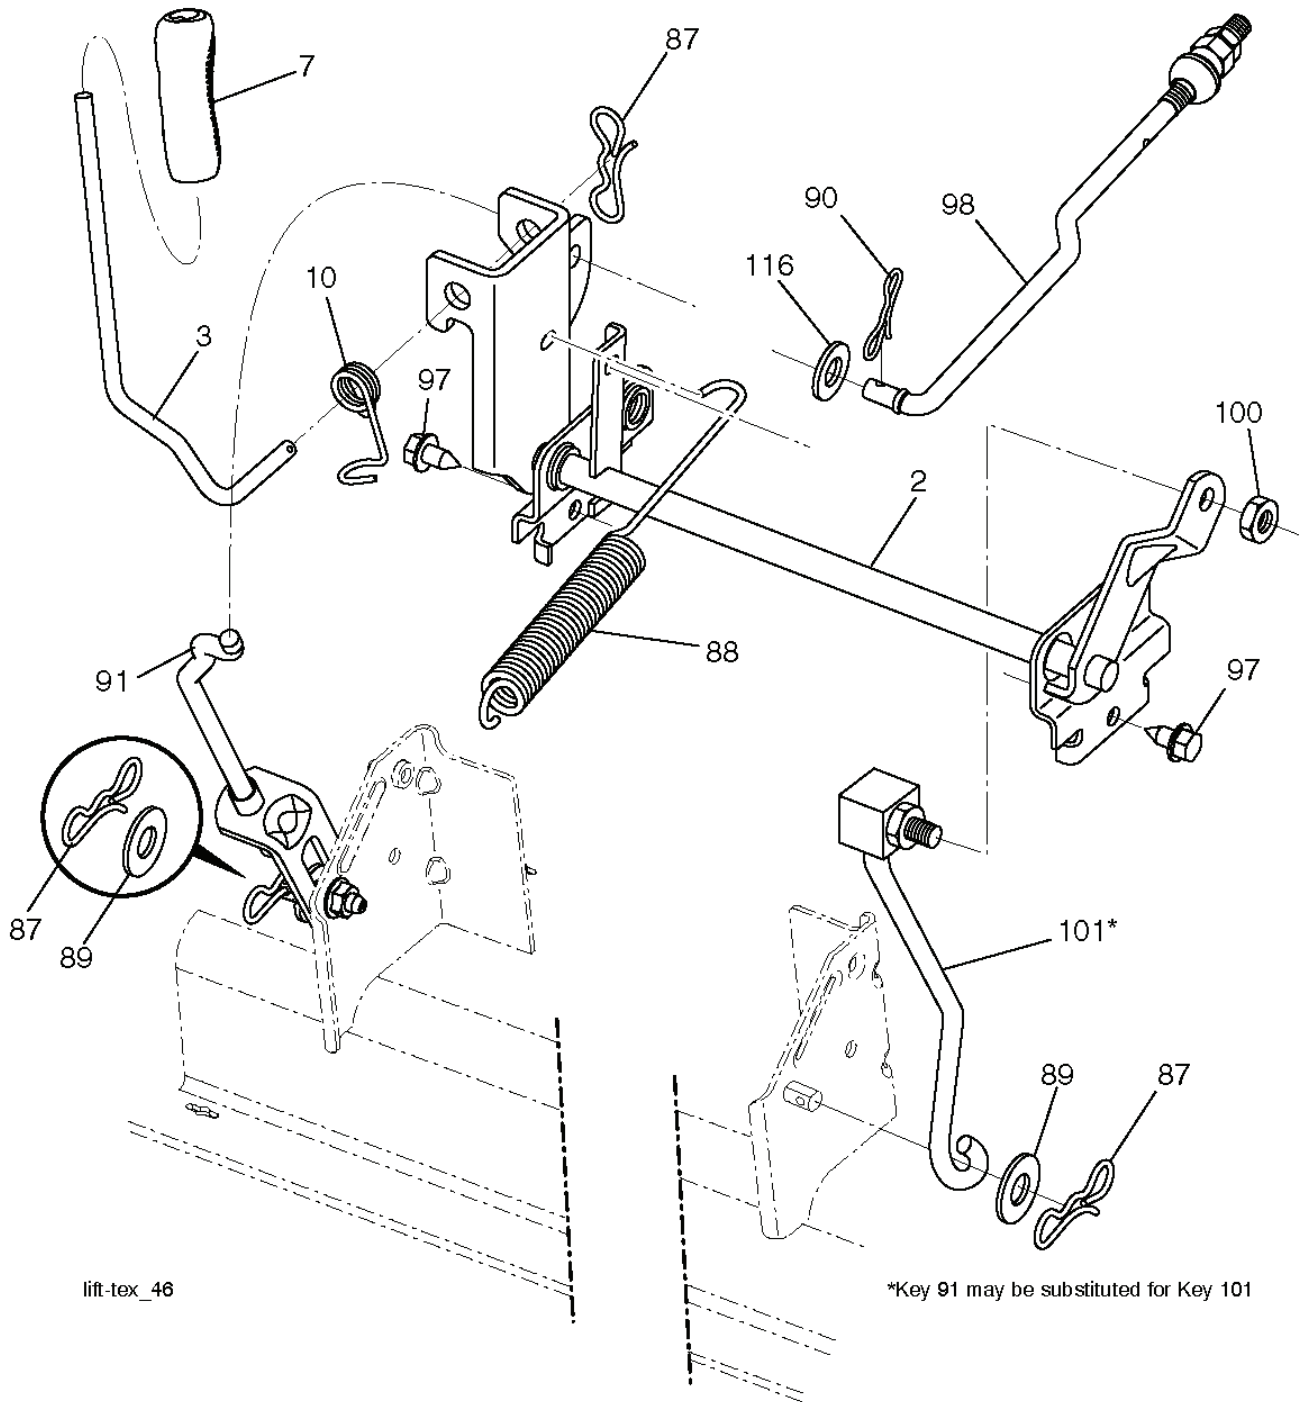

LT19538R, 96041028202, 2014-05

SPARE PARTS LIST

REF.	PART NO.	DESCRIPTION	REMARK	QTY.	KIT
1	581578101	DECAL		1	
2	581627301	DECAL		1	
3	581579701	DECAL		1	
4	532448549	DECAL		1	
5	581579601	DECAL		1	
6	584904601	DECAL		1	
7	587210801	DECAL		1	
8	581724102	DECAL		1	
9	532145005	DECAL		1	
10	581578001	DECAL		1	
11	581579201	DECAL		1	
12	581580003	DECAL		1	
13	581724001	DECAL		1	
14	532443834	DECAL		1	
15	581724103	DECAL		1	
--	581724601	DECAL		1	
--	532439681	PLATE		1	
--	532439966	PAD		1	

REF.	PART NO.	DESCRIPTION	REMARK	QTY.	KIT
1	000000000	W/O DESCRIPTION	Engine B&S Model No. 31S977-0009-G1 (587195901)	1	
2	532137352	MUFFLER		1	
9	582540302	KEEPER		1	
12	532401985	PULLEY		1	
15	581289901	TANK		1	
18	532430220	FUEL CAP		1	
20	532183897	CONTROL		1	
21	532416358	SCREW		1	
28	532137040	HOSE		1	
29	532137180	SPARK ARRESTER KIT		1	
37	532123487	HOSE CLAMP		1	
42	810040700	WASHER		1	
45	873510400	NUT		1	
69	532165291	GASKET		1	
79	532192334	SCREW		1	
84	817060620	SCREW		1	
85	532173937	BOLT		1	
90	817000616	SCREW		1	
96	819091416	WASHER		1	
97	817670412	SCREW		1	
122	532421922	EXTENSION PIPE		1	

REF.	PART NO.	DESCRIPTION	REMARK	QTY.	KIT
793569	582285082	AIR FILTER		1	
793685	582311255	PREFILTER		1	
696798	TBD	TBD		1	
691035	585243701	FUEL FILTER		1	
696854	585730401	OIL FILTER		1	
532194346	532194346	BELT		1	
532408381	532408381	BELT		1	
532138497	532138497	BLADE		1	

lift-tex_46

REF.	PART NO.	DESCRIPTION	REMARK	QTY.	KIT
2	532422027	SHAFT		1	
3	532195231	LEVER		1	
7	580962301	GRIP		1	
10	532196314	SPRING		1	
87	532194209	SPRING		1	
88	532410710	SPRING		1	
89	819191912	WASHER		1	
90	532194208	PIN		1	
91	532195181	LINK		1	
97	817000612	SCREW		1	
98	532195270	LINK		1	
100	873930600	NUT		1	
101	532407003	LINK		1	
116	819151516	WASHER		1	