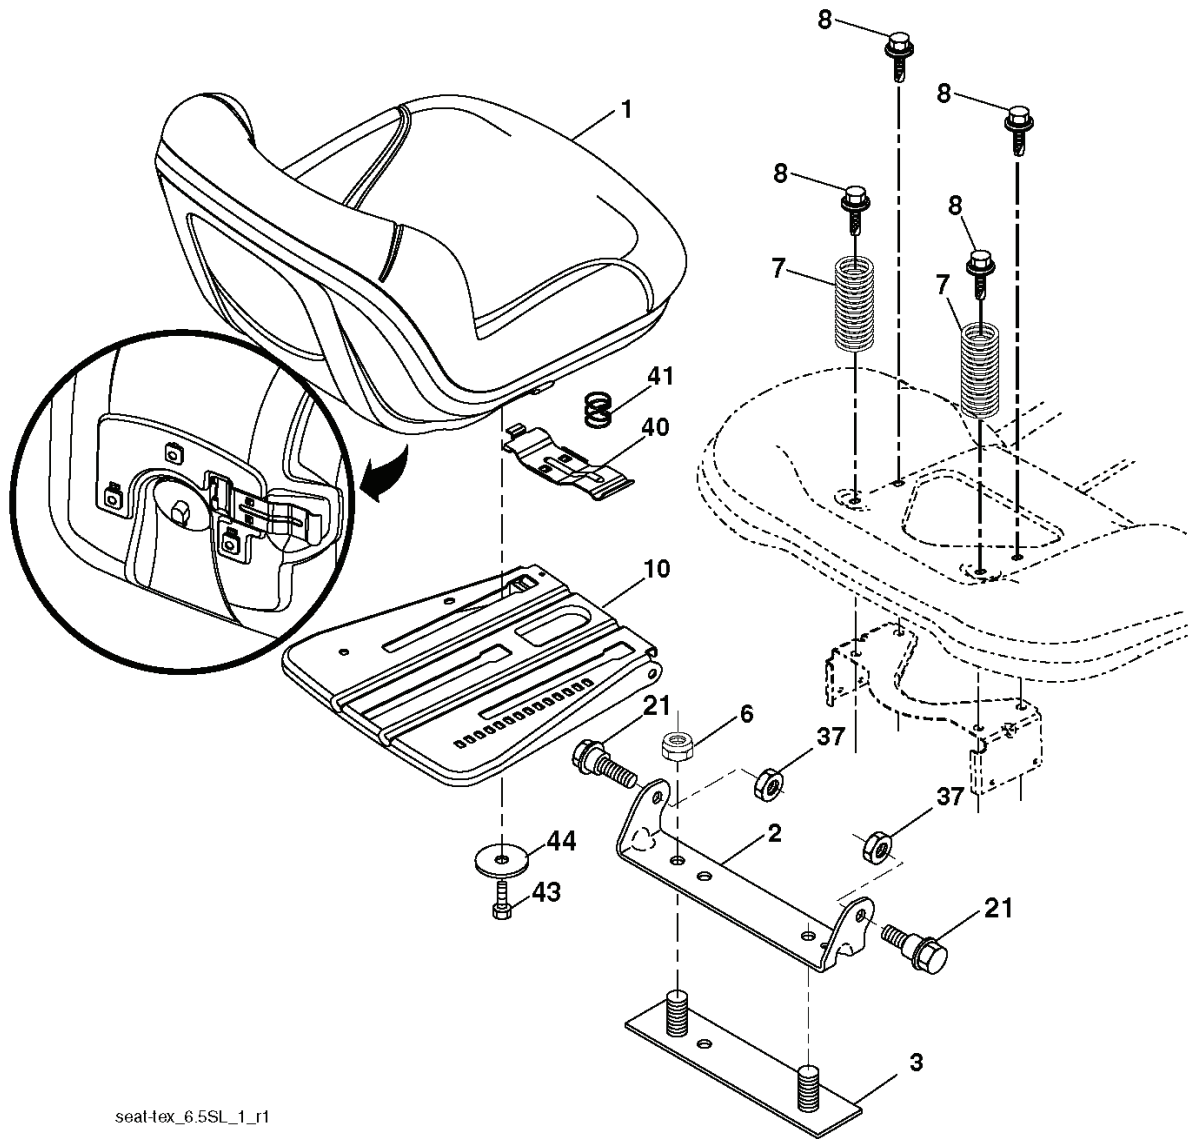

IGNITION SWITCH

POSITION	CIRCUIT	"MAKE"
OFF	M+G+A1	
RUN/OVERRIDE	B+A1	
RUN	B+A1	L+A2
START	B + S + A1	

CHASSIS HARNESS CONNECTOR (MATING SIDE)

DASH HARNESS CONNECTOR (MATING SIDE)

WIRING INSULATED CLIPS
 NOTE: IF WIRING INSULATED CLIPS WERE REMOVED FOR SERVICING OF UNIT, THEY SHOULD BE RE-INSTALLED TO PROPERLY SECURE YOUR WIRING.

● NON-REMOVABLE CONNECTIONS

○ REMOVABLE CONNECTIONS

seat-tex_6.5SL_1_r1

REF.	PART NO.	DESCRIPTION	REMARK	QTY.	KIT
1	532439822	SEAT		1	
2	532180166	BRACKET		1	
3	532140675	STRAP		1	
6	873800600	NUT		1	
7	532124181	SPRING		1	
8	532171877	BOLT		1	
10	532196977	PLATE		1	
21	532171852	BOLT		1	
37	873800500	LOCK NUT		1	
40	532197661	HANDLE		1	
41	532198200	SPRING		1	
43	874760612	BOLT		1	
44	819133812	WASHER		1	