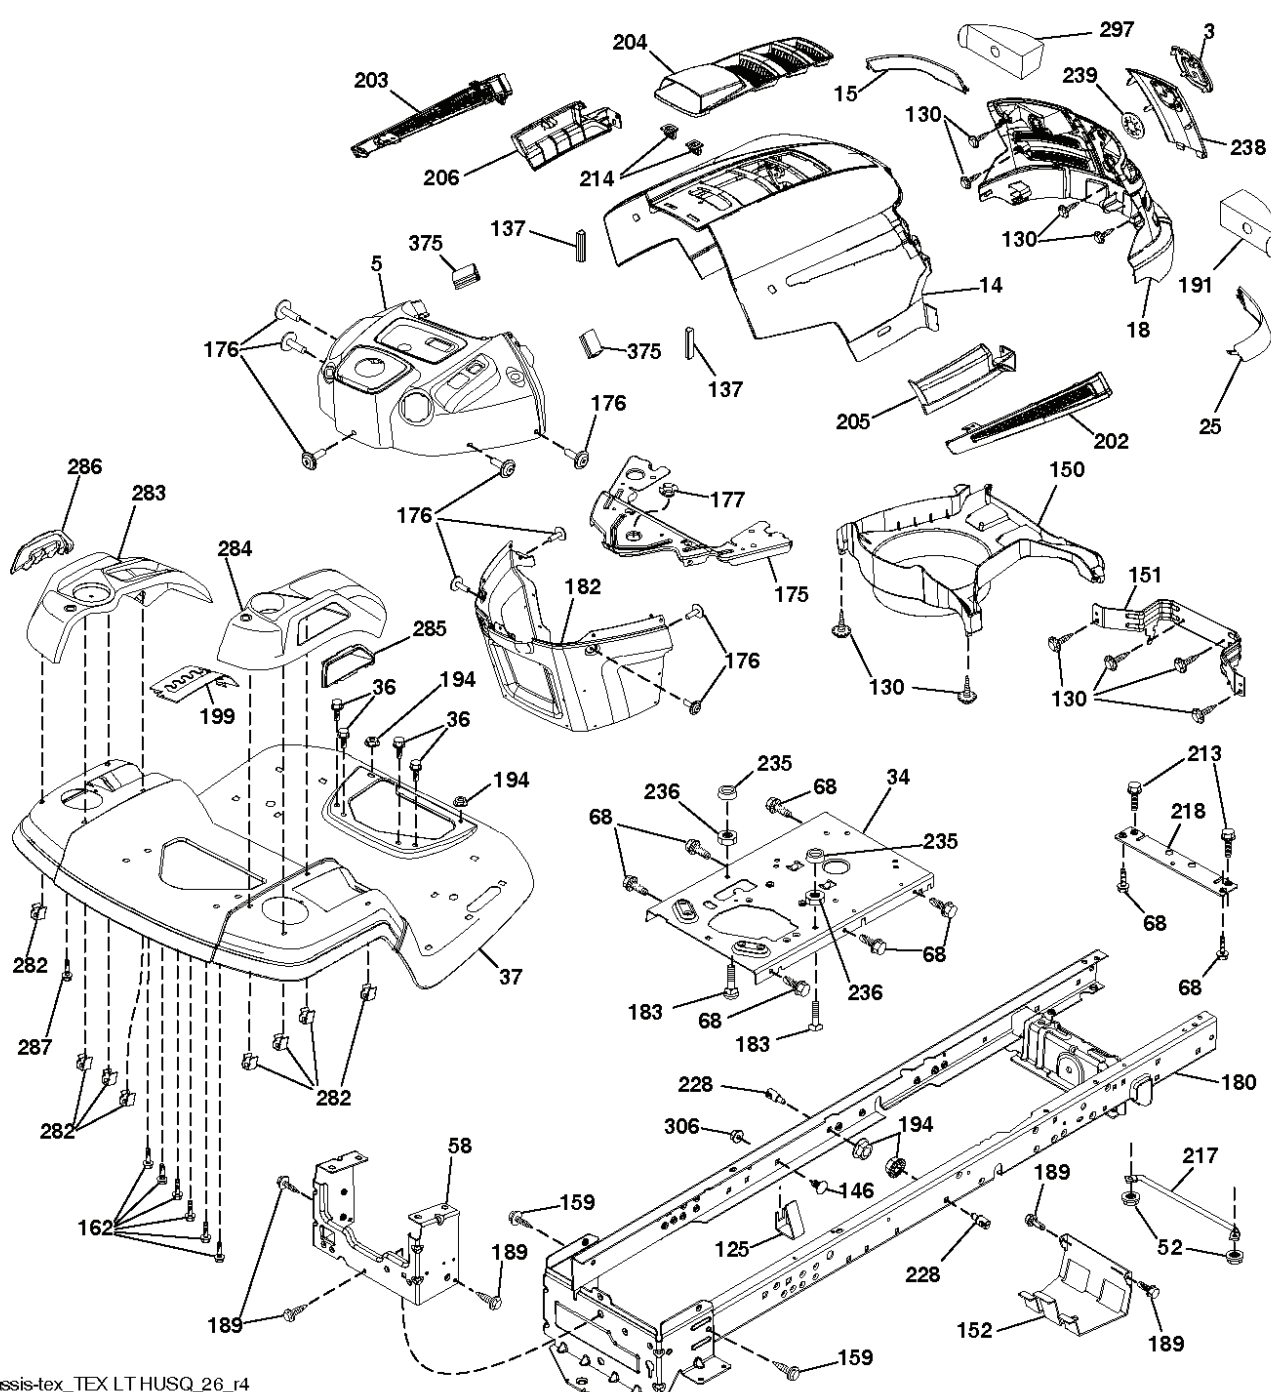

LT19538R, 96041028202, 2014-05

SPARE PARTS LIST

REF.	PART NO.	DESCRIPTION	REMARK	QTY.	KIT
1	581578101	DECAL		1	
2	581627301	DECAL		1	
3	581579701	DECAL		1	
4	532448549	DECAL		1	
5	581579601	DECAL		1	
6	584904601	DECAL		1	
7	587210801	DECAL		1	
8	581724102	DECAL		1	
9	532145005	DECAL		1	
10	581578001	DECAL		1	
11	581579201	DECAL		1	
12	581580003	DECAL		1	
13	581724001	DECAL		1	
14	532443834	DECAL		1	
15	581724103	DECAL		1	
--	581724601	DECAL		1	
--	532439681	PLATE		1	
--	532439966	PAD		1	

IGNITION SWITCH

POSITION	CIRCUIT	"MAKE"
OFF	M+G+A1	
RUN/OVERRIDE	B+A1	
RUN	B+A1	L+A2
START	B + S + A1	

CHASSIS HARNESS CONNECTOR (MATING SIDE)

DASH HARNESS CONNECTOR (MATING SIDE)

WIRING INSULATED CLIPS
 NOTE: IF WIRING INSULATED CLIPS WERE REMOVED FOR SERVICING OF UNIT, THEY SHOULD BE RE-INSTALLED TO PROPERLY SECURE YOUR WIRING.

● NON-REMOVABLE CONNECTIONS

○ REMOVABLE CONNECTIONS

seat-tex_6.5SL_1_r1

REF.	PART NO.	DESCRIPTION	REMARK	QTY.	KIT
1	532439822	SEAT		1	
2	532180166	BRACKET		1	
3	532140675	STRAP		1	
6	873800600	NUT		1	
7	532124181	SPRING		1	
8	532171877	BOLT		1	
10	532196977	PLATE		1	
21	532171852	BOLT		1	
37	873800500	LOCK NUT		1	
40	532197661	HANDLE		1	
41	532198200	SPRING		1	
43	874760612	BOLT		1	
44	819133812	WASHER		1	