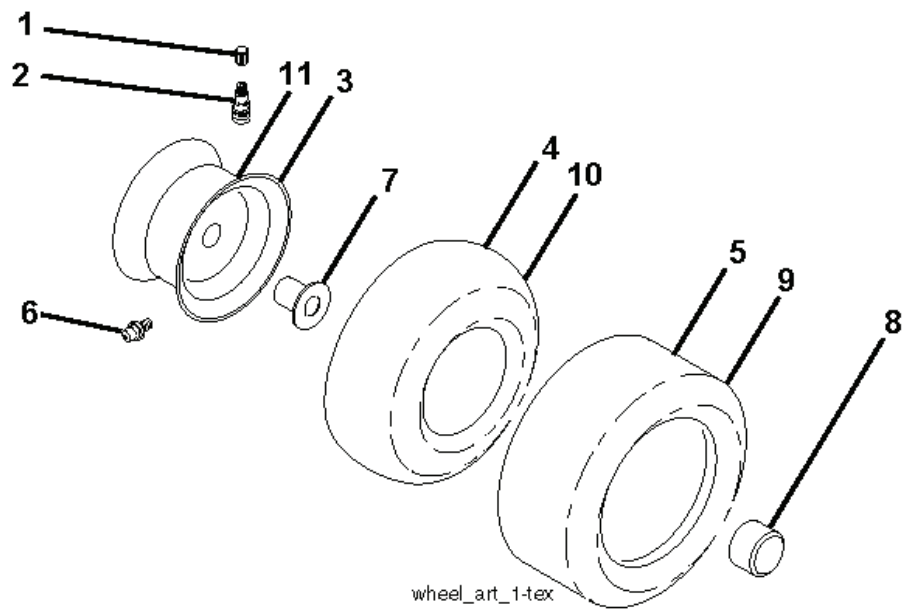

wheel_art_1-tex

REF.	PART NO.	DESCRIPTION	REMARK	QTY.	KIT
1	532059192	CAP VALVE		1	
2	532065139	NIPPLE		1	
3	532138336	RIM	Front 6"	1	
4	532059904	HOSE	(Service Item Only)	1	
5	532106222	TIRE	Front 15" x 6.0"-6"	1	
6	532124957	FITTING	(Front Wheel Only)	1	
7	532124959	BEARING	(Front Wheel Only)	1	
8	532175039	HUB CAP		1	
9	532420531	TIRE	Rear 18" x 9.5"-8"	1	
10	532124926	HOSE	(Service Item Only)	1	
11	532138337	RIM SPROCKET	Rear 8"	1	
--	532144334	SEALING FOAM		1	
	PART NO.		REMARK		KIT