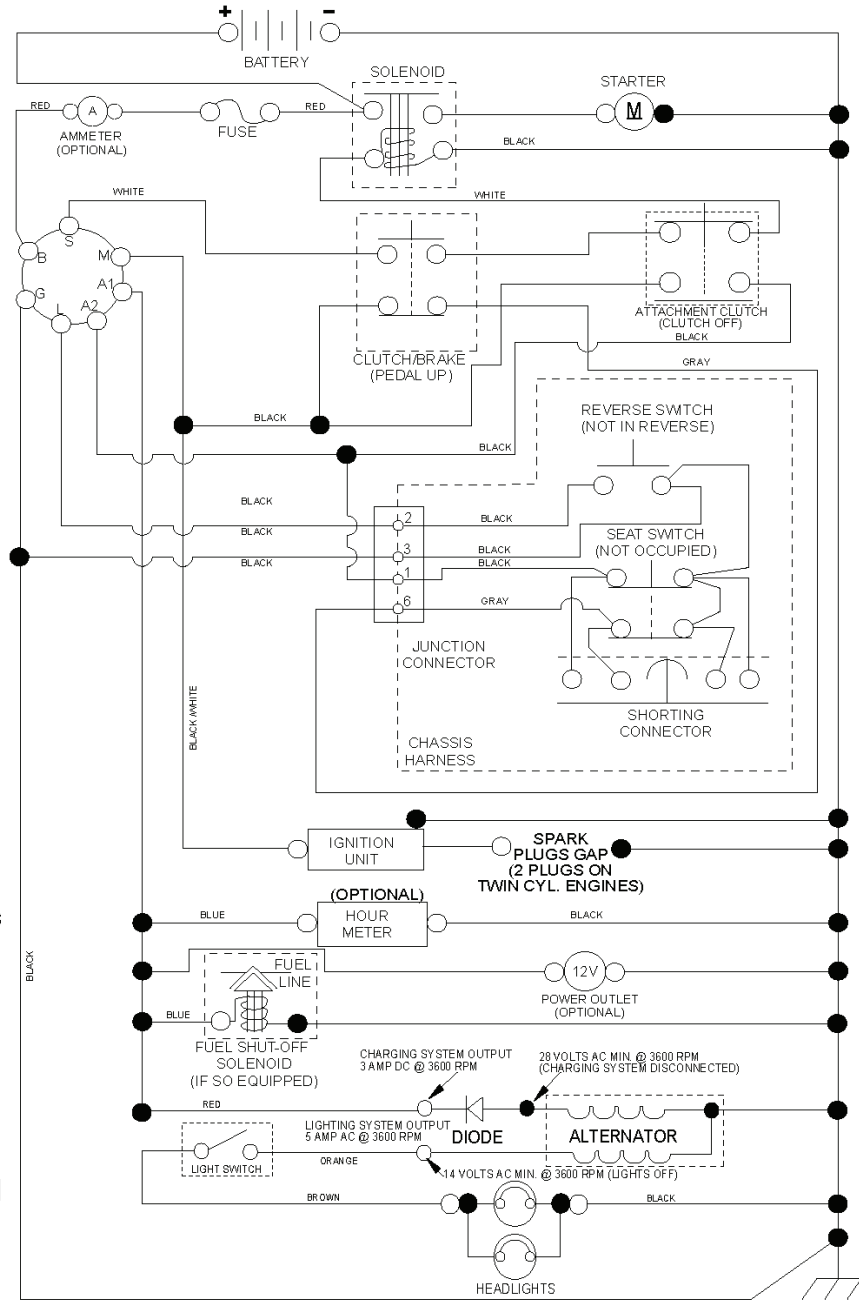

LT19538R, 96041028202, 2014-05

SPARE PARTS LIST

REF.	PART NO.	DESCRIPTION	REMARK	QTY.	KIT
1	581578101	DECAL		1	
2	581627301	DECAL		1	
3	581579701	DECAL		1	
4	532448549	DECAL		1	
5	581579601	DECAL		1	
6	584904601	DECAL		1	
7	587210801	DECAL		1	
8	581724102	DECAL		1	
9	532145005	DECAL		1	
10	581578001	DECAL		1	
11	581579201	DECAL		1	
12	581580003	DECAL		1	
13	581724001	DECAL		1	
14	532443834	DECAL		1	
15	581724103	DECAL		1	
--	581724601	DECAL		1	
--	532439681	PLATE		1	
--	532439966	PAD		1	

REF.	PART NO.	DESCRIPTION	REMARK	QTY.	KIT
1	000000000	W/O DESCRIPTION	Engine B&S Model No. 31S977-0009-G1 (587195901)	1	
2	532137352	MUFFLER		1	
9	582540302	KEEPER		1	
12	532401985	PULLEY		1	
15	581289901	TANK		1	
18	532430220	FUEL CAP		1	
20	532183897	CONTROL		1	
21	532416358	SCREW		1	
28	532137040	HOSE		1	
29	532137180	SPARK ARRESTER KIT		1	
37	532123487	HOSE CLAMP		1	
42	810040700	WASHER		1	
45	873510400	NUT		1	
69	532165291	GASKET		1	
79	532192334	SCREW		1	
84	817060620	SCREW		1	
85	532173937	BOLT		1	
90	817000616	SCREW		1	
96	819091416	WASHER		1	
97	817670412	SCREW		1	
122	532421922	EXTENSION PIPE		1	

REF.	PART NO.	DESCRIPTION	REMARK	QTY.	KIT
793569	582285082	AIR FILTER		1	
793685	582311255	PREFILTER		1	
696798	TBD	TBD		1	
691035	585243701	FUEL FILTER		1	
696854	585730401	OIL FILTER		1	
532194346	532194346	BELT		1	
532408381	532408381	BELT		1	
532138497	532138497	BLADE		1	

lift-tex_46

REF.	PART NO.	DESCRIPTION	REMARK	QTY.	KIT
2	532422027	SHAFT		1	
3	532195231	LEVER		1	
7	580962301	GRIP		1	
10	532196314	SPRING		1	
87	532194209	SPRING		1	
88	532410710	SPRING		1	
89	819191912	WASHER		1	
90	532194208	PIN		1	
91	532195181	LINK		1	
97	817000612	SCREW		1	
98	532195270	LINK		1	
100	873930600	NUT		1	
101	532407003	LINK		1	
116	819151516	WASHER		1	