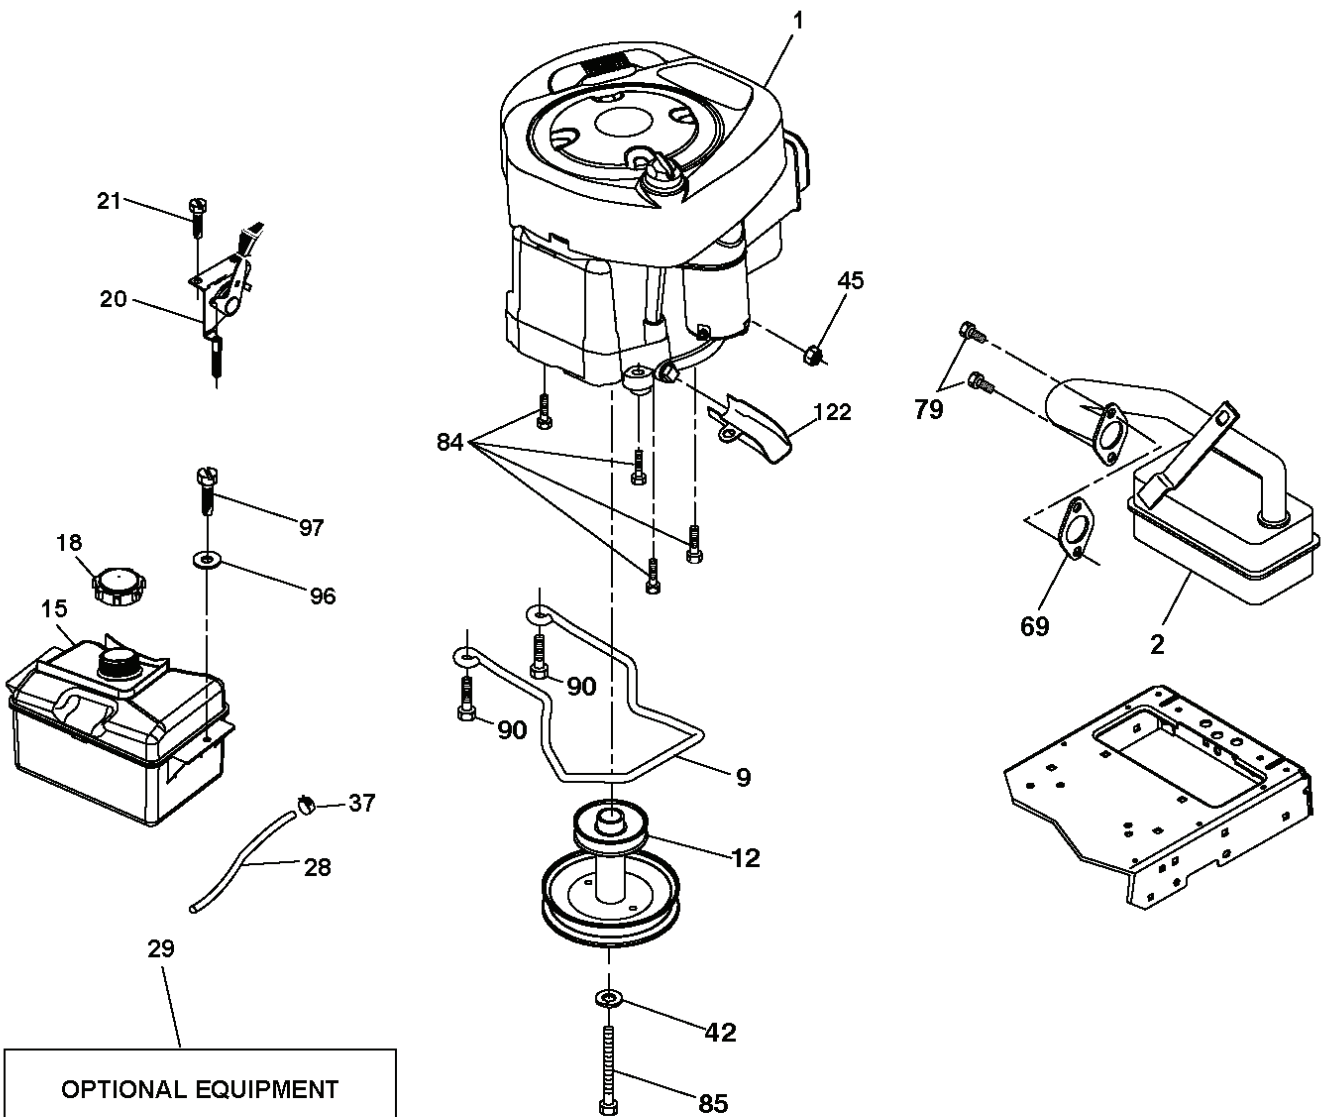

LT19538R, 96041028202, 2014-05

SPARE PARTS LIST

REF.	PART NO.	DESCRIPTION	REMARK	QTY.	KIT
1	581578101	DECAL		1	
2	581627301	DECAL		1	
3	581579701	DECAL		1	
4	532448549	DECAL		1	
5	581579601	DECAL		1	
6	584904601	DECAL		1	
7	587210801	DECAL		1	
8	581724102	DECAL		1	
9	532145005	DECAL		1	
10	581578001	DECAL		1	
11	581579201	DECAL		1	
12	581580003	DECAL		1	
13	581724001	DECAL		1	
14	532443834	DECAL		1	
15	581724103	DECAL		1	
--	581724601	DECAL		1	
--	532439681	PLATE		1	
--	532439966	PAD		1	

REF.	PART NO.	DESCRIPTION	REMARK	QTY.	KIT
1	000000000	W/O DESCRIPTION	Engine B&S Model No. 31S977-0009-G1 (587195901)	1	
2	532137352	MUFFLER		1	
9	582540302	KEEPER		1	
12	532401985	PULLEY		1	
15	581289901	TANK		1	
18	532430220	FUEL CAP		1	
20	532183897	CONTROL		1	
21	532416358	SCREW		1	
28	532137040	HOSE		1	
29	532137180	SPARK ARRESTER KIT		1	
37	532123487	HOSE CLAMP		1	
42	810040700	WASHER		1	
45	873510400	NUT		1	
69	532165291	GASKET		1	
79	532192334	SCREW		1	
84	817060620	SCREW		1	
85	532173937	BOLT		1	
90	817000616	SCREW		1	
96	819091416	WASHER		1	
97	817670412	SCREW		1	
122	532421922	EXTENSION PIPE		1	

REF.	PART NO.	DESCRIPTION	REMARK	QTY.	KIT
793569	582285082	AIR FILTER		1	
793685	582311255	PREFILTER		1	
696798	TBD	TBD		1	
691035	585243701	FUEL FILTER		1	
696854	585730401	OIL FILTER		1	
532194346	532194346	BELT		1	
532408381	532408381	BELT		1	
532138497	532138497	BLADE		1	

lift-tex_46

REF.	PART NO.	DESCRIPTION	REMARK	QTY.	KIT
2	532422027	SHAFT		1	
3	532195231	LEVER		1	
7	580962301	GRIP		1	
10	532196314	SPRING		1	
87	532194209	SPRING		1	
88	532410710	SPRING		1	
89	819191912	WASHER		1	
90	532194208	PIN		1	
91	532195181	LINK		1	
97	817000612	SCREW		1	
98	532195270	LINK		1	
100	873930600	NUT		1	
101	532407003	LINK		1	
116	819151516	WASHER		1	