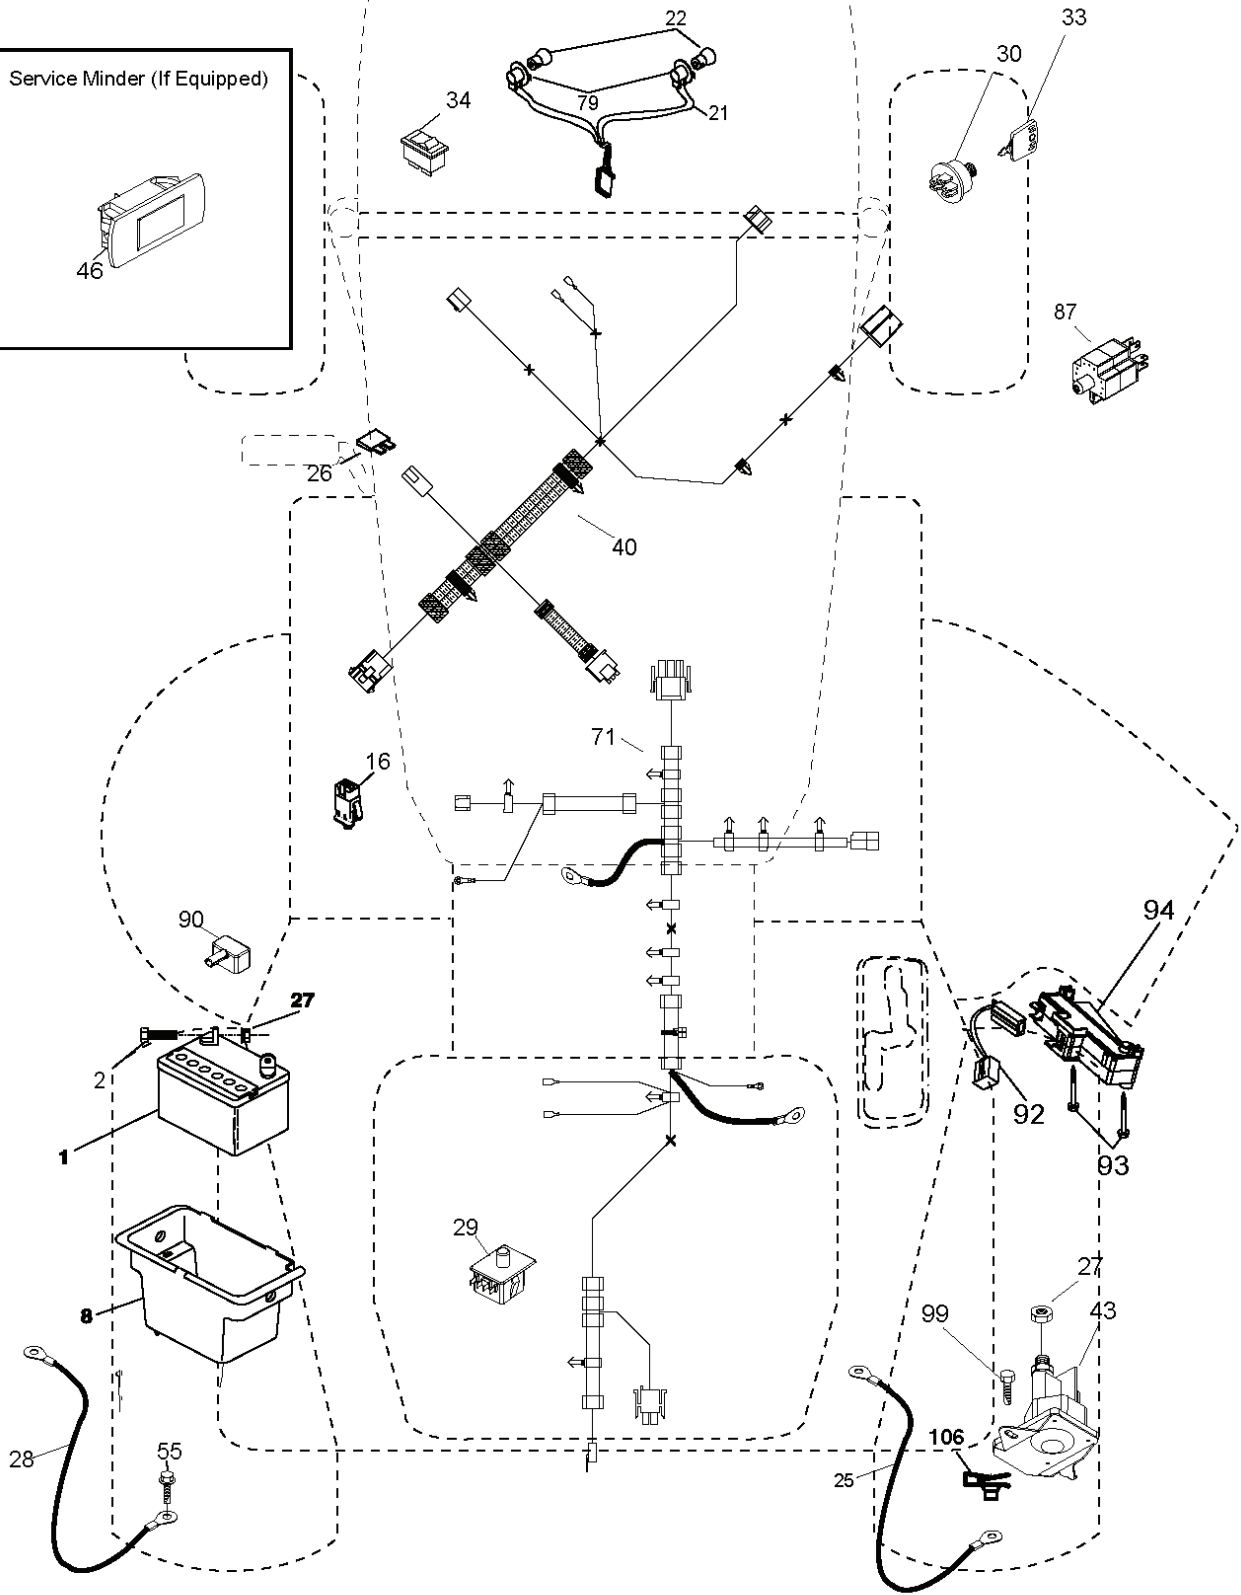

TR01K

Service Minder (If Equipped)

REF.	PART NO.	DESCRIPTION	REMARK	QTY.	KIT
1	532163465	BATTERY		1	
2	874760412	BOLT		1	
8	532193228	BOX		1	
16	532176138	MICRO SWITCH		1	
21	532400252	HARNESS		1	
22	532004152	BULB		1	
25	581498001	CABLE		1	
26	532175158	FUSE		1	
27	873510400	NUT		1	
28	532421686	CABLE		1	
29	532401545	SWITCH		1	
30	532193350	IGNITION MODULE		1	
33	532411933	KEY		1	
34	532110712	SWITCH		1	
40	581023101	HARNESS		1	
43	532192507	SOLENOID		1	
46	532401763	DISPLAY		1	
55	817060512	SCREW		1	
71	581023001	HARNESS		1	
79	532175242	HOLDER		1	
87	532197802	SWITCH		1	
90	532435395	TERMINAL COVER		1	
92	532196615	CABLE ASSY		1	
93	532192540	SCREW		1	
94	532191834	MODULE.REVERSE.ROS		1	
99	817670412	SCREW		1	
106	532174814	NUT		1