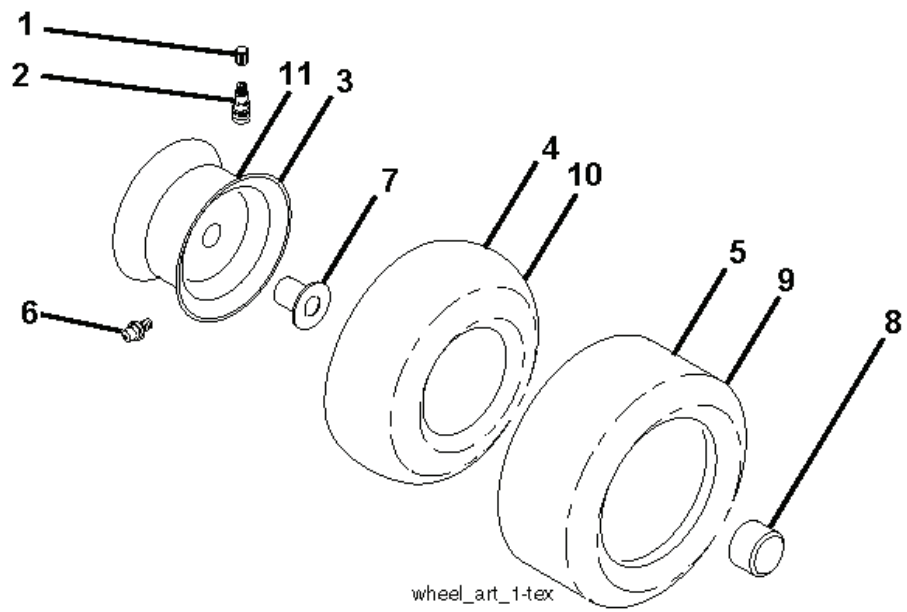

REF.	PART NO.	DESCRIPTION	REMARK	QTY.	KIT
1	581578101	DECAL		1	
2	581627301	DECAL		1	
3	581579701	DECAL		1	
4	532448549	DECAL		1	
5	581579601	DECAL		1	
6	584904601	DECAL		1	
9	532145005	DECAL		1	
10	581578001	DECAL		1	
11	581579201	DECAL		1	
12	581580003	DECAL		1	
13	581724001	DECAL		1	
14	532443834	DECAL		1	
--	581724601	DECAL		1	
--	532439681	PLATE		1	
--	532439966	PAD		1	

wheel_art_1-tex

REF.	PART NO.	DESCRIPTION	REMARK	QTY.	KIT
1	532059192	CAP VALVE		1	
2	532065139	NIPPLE		1	
3	532138336	RIM	Front 6"	1	
4	532059904	HOSE	(Service Item Only)	1	
5	532106222	TIRE	Front 15" x 6.0"-6"	1	
6	532124957	FITTING	(Front Wheel Only)	1	
7	532124959	BEARING	(Front Wheel Only)	1	
8	532175039	HUB CAP		1	
9	532420531	TIRE	Rear 18" x 9.5"-8"	1	
10	532124926	HOSE	(Service Item Only)	1	
11	532124999	RIM, 8"	Rear 8"	1	
--	532144334	SEALING FOAM		1	