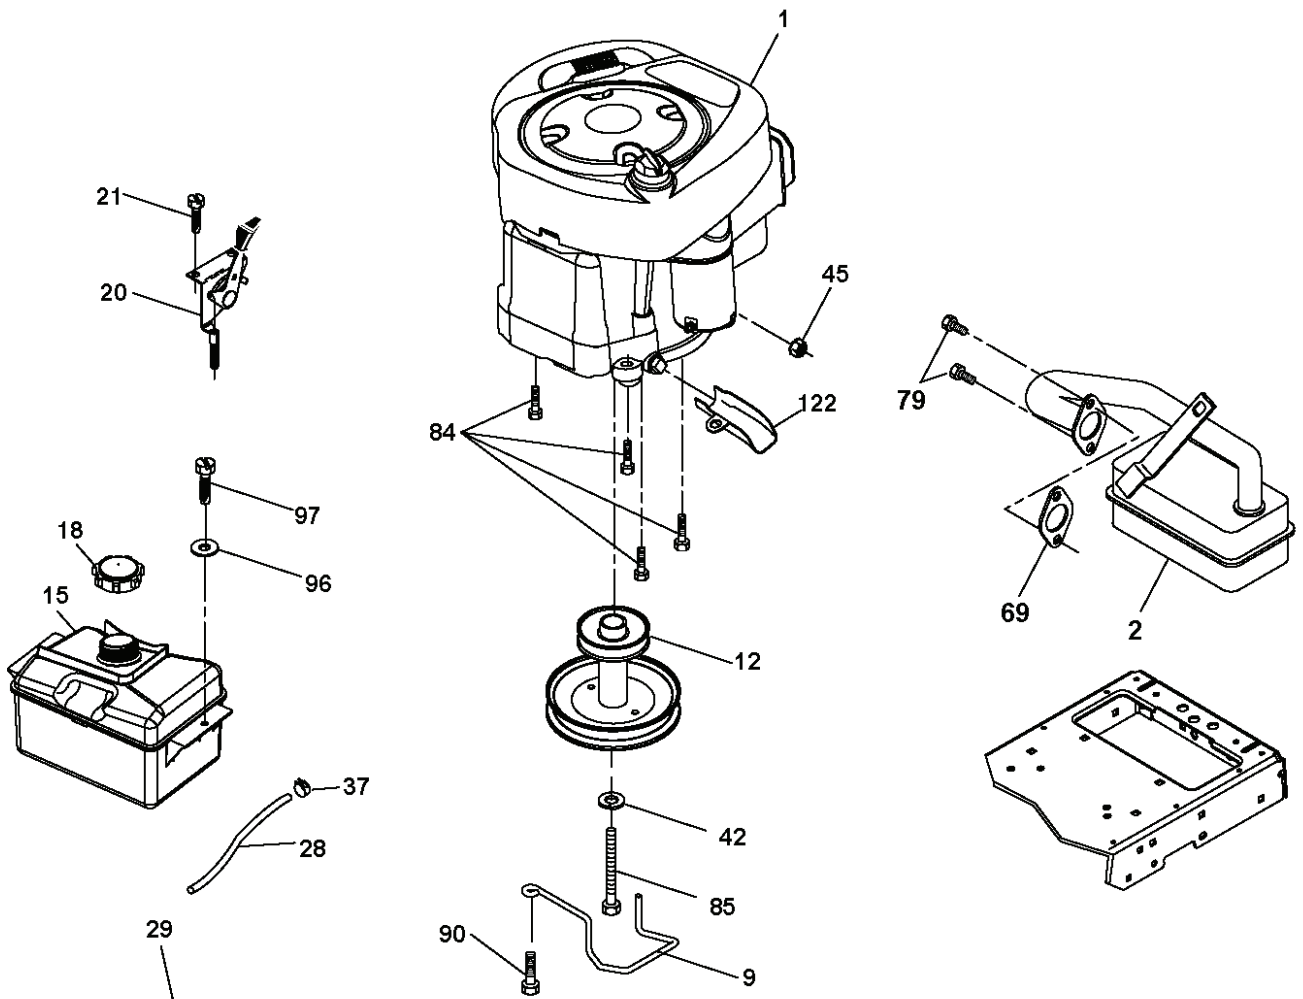

OPTIONAL EQUIPMENT
Spark Arrester

REF.	PART NO.	DESCRIPTION	REMARK	QTY.	KIT
1	000000000	W/O DESCRIPTION	ENGINE B&S MODEL NO. 310677-3493-G5 (438681)	1	
2	532137352	MUFFLER		1	
9	584911601	KEEPER		1	
12	586729001	PULLEY		1	
15	581289901	TANK		1	
18	532430220	FUEL CAP		1	
20	532183897	CONTROL		1	
21	532416358	SCREW		1	
28	532137040	HOSE		1	
29	532137180	SPARK ARRESTER KIT		1	
37	532123487	HOSE CLAMP		1	
42	810040700	WASHER		1	
45	873510400	NUT		1	
69	532165291	GASKET		1	
79	532192334	SCREW		1	
84	817060620	SCREW		1	
85	532173937	BOLT		1	
90	817000616	SCREW		1	
96	819091416	WASHER		1	
97	817670412	SCREW		1	
122	532421922	EXTENSION PIPE		1