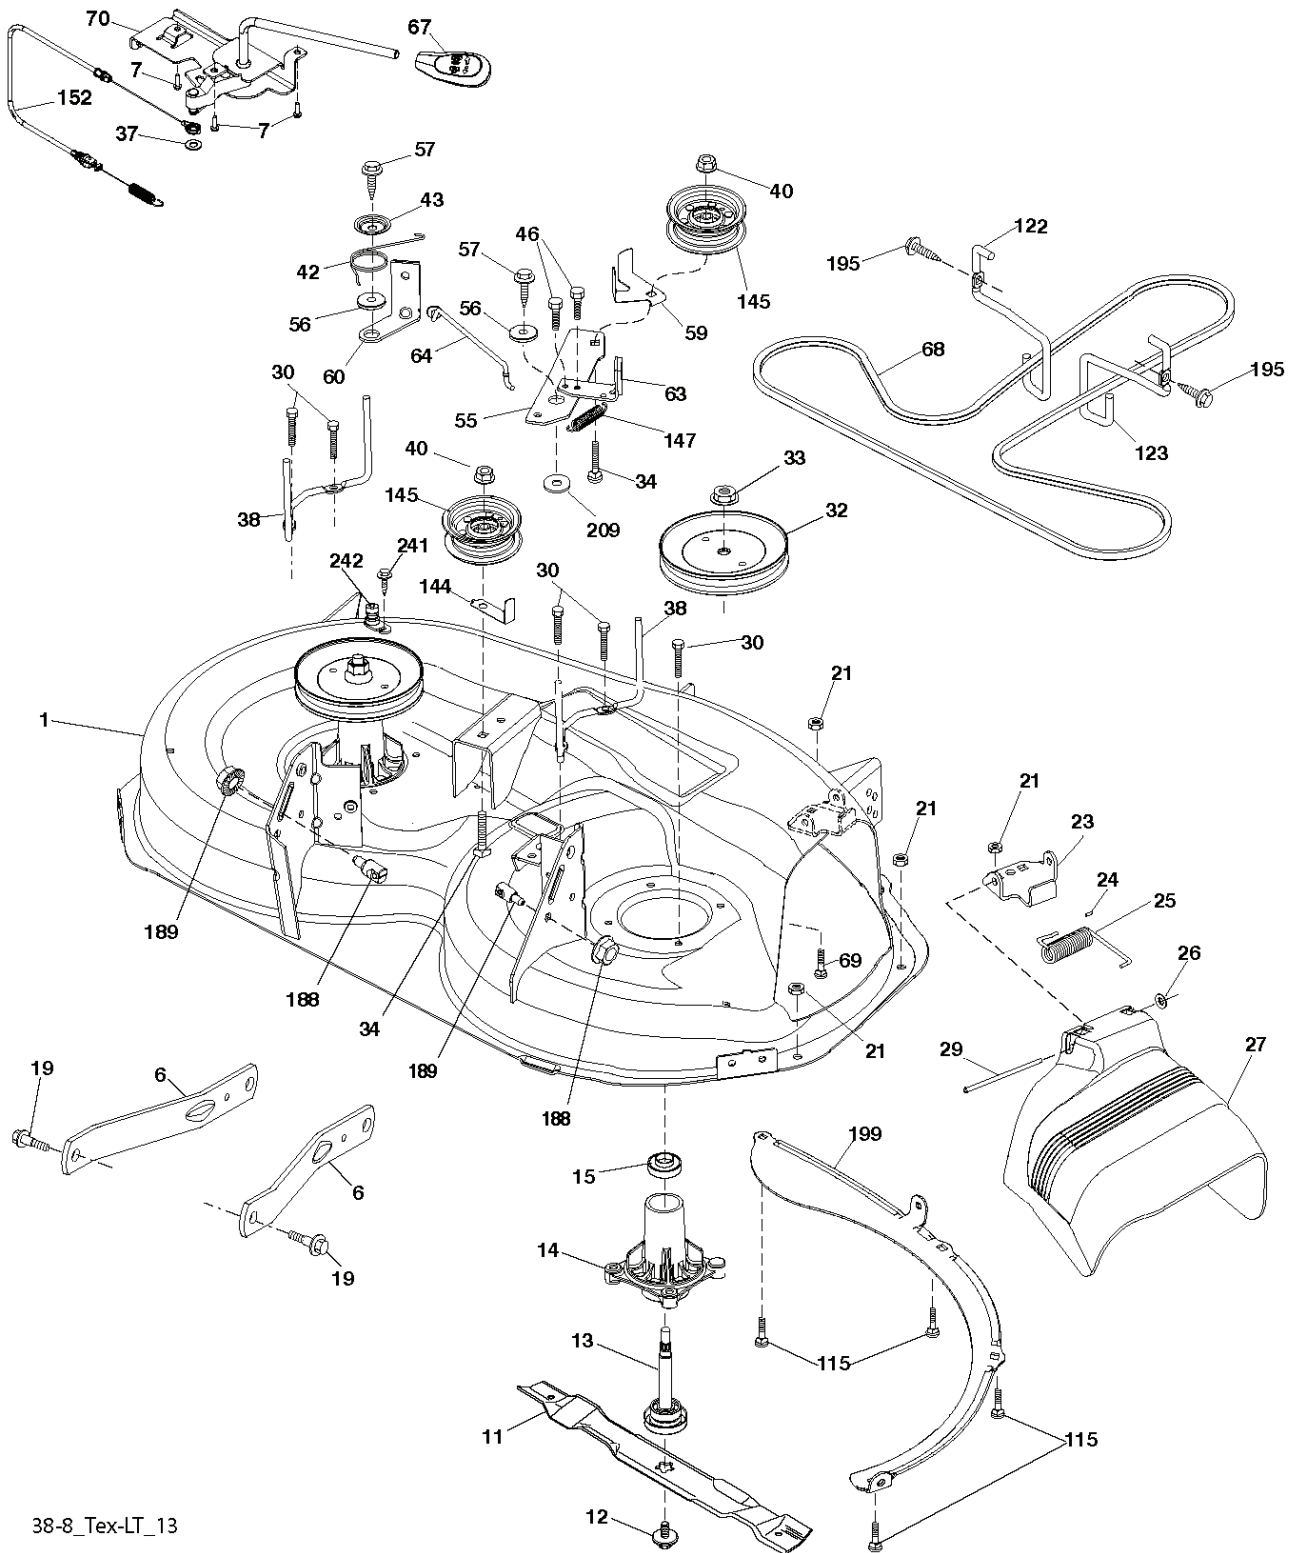

38-8_Tex-LT_13

REF.	PART NO.	DESCRIPTION	REMARK	QTY.	KIT
1	532444163	HOUSING		1	
6	532195186	ARM		1	
7	532416358	SCREW		1	
11	532193957	RIDE ON BLADE		1	
12	584309301	SCREW		1	
13	587256501	SHAFT		1	
14	532187281	BEARING HOUSING		1	
15	585323901	BEARING		1	
19	532196539	BOLT		1	
21	873680500	NUT		1	
23	532192557	HINGE		1	
24	532105304	HUB CAP		1	
25	532197026	TORSION SPRING		1	
26	532110452	NUT		1	
27	532193968	DEFLECTOR		1	
29	532131491	SHAFT		1	
30	532173984	SCREW		1	
32	532199789	PULLEY		1	
33	532400234	NUT		1	
34	872110612	BOLT		1	
37	819131316	WASHER		1	
38	532199541	BELT GUIDE		1	
40	873900600	NUT		1	
42	532198410	SPRING		1	
43	532197256	SPRING		1	
46	532137729	SCREW		1	
55	532197249	ARM		1	
56	532199092	SPACER		1	
57	817000616	SCREW		1	
59	532141043	GUARD		1	
60	532199471	ARM		1	
63	532199470	ARM		1	
64	532199790	LINK		1	
67	532403012	HANDLE		1	
68	532408381	BELT		1	
69	872140505	BOLT		1	
70	532401246	CLUTCH		1	
115	872110505	BOLT		1	
122	532197258	BELT GUIDE		1	
123	532197259	BELT GUIDE		1	
144	532193414	BELT GUIDE		1	
145	532193197	PULLEY		1	
147	532401872	SPRING		1	
152	532435111	CABLE		1	
188	532195161	STUD		1	
189	873900500	NUT		1	
195	817000612	SCREW		1	
199	532400095	BAFFLE		1	
209	819133210	WASHER		1	
241	532152927	SCREW		1	
242	532415598	HOSE COUPLING		1	
--	587253301	MANDREL	MANDREL ASSEMBLY (Includes Housing (Key # 14), Shaft Assembly (Key # 13) and Bearing Only (Key # 15) - Pulley/Nut/Washer and Blade Bolt/Washers Not Included)	1	
--	532434467	CUTTING DECK		1