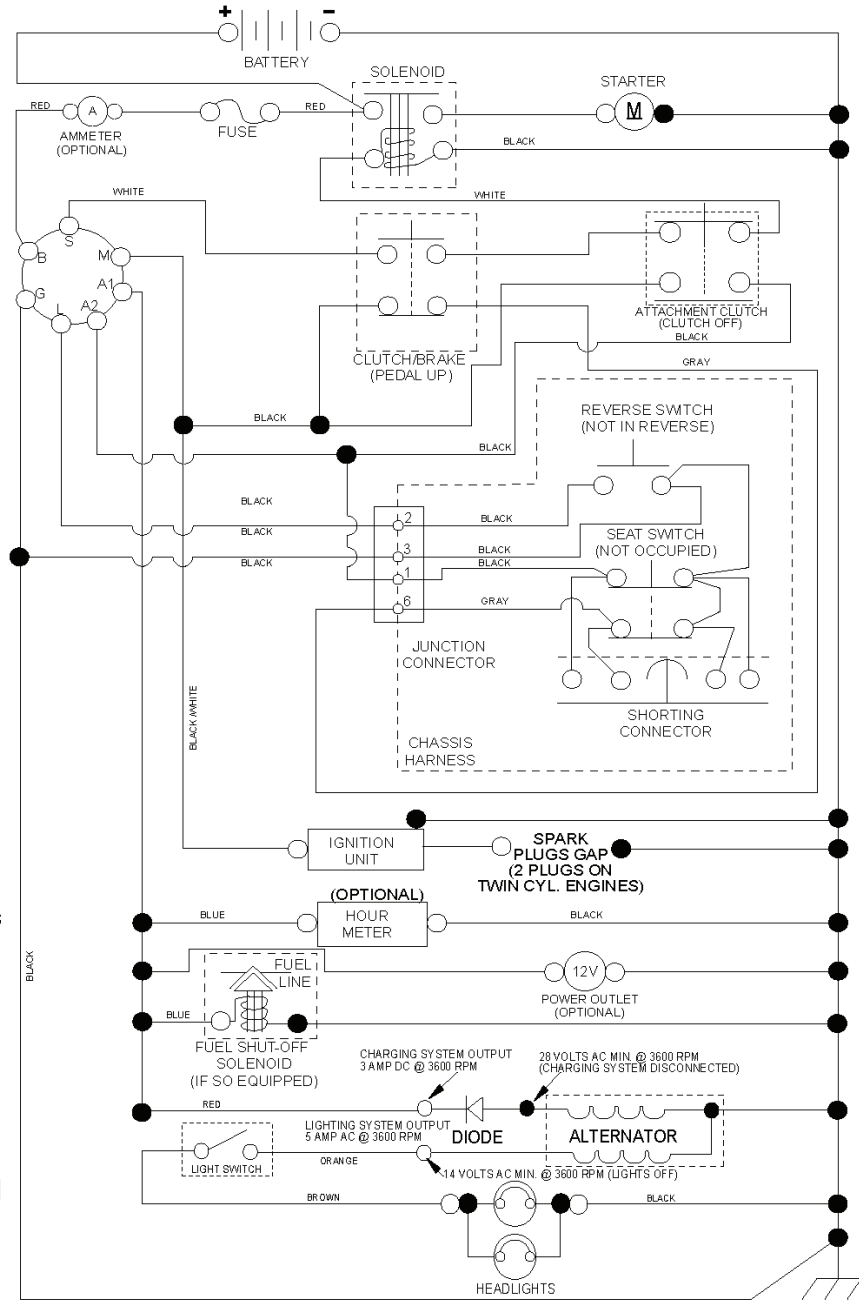

NOTE
YOUR TRACTOR IS EQUIPPED WITH A SPECIAL ALTERNATOR SYSTEM. THE LIGHTS ARE NOT CONNECTED TO THE BATTERY, BUT HAVE THEIR OWN ELECTRICAL SOURCE. BECAUSE OF THIS, THE BRIGHTNESS OF THE LIGHTS WILL CHANGE WITH ENGINE SPEED. AT IDLE THE LIGHTS WILL DIM. AS THE ENGINE IS SPEEDED UP, THE LIGHTS WILL BECOME THEIR BRIGHTEST.

POSITION	CIRCUIT	"MAKE"
OFF	M+G+A1	
RUN/OVERRIDE	B+A1	
RUN	B+A1	L+A2
START	B + S + A1	

WIRING INSULATED CLIPS
NOTE: IF WIRING INSULATED CLIPS WERE REMOVED FOR SERVICING OF UNIT, THEY SHOULD BE RE-INSTALLED TO PROPERLY SECURE YOUR WIRING.

● NON-REMOVABLE CONNECTIONS

○ REMOVABLE CONNECTIONS