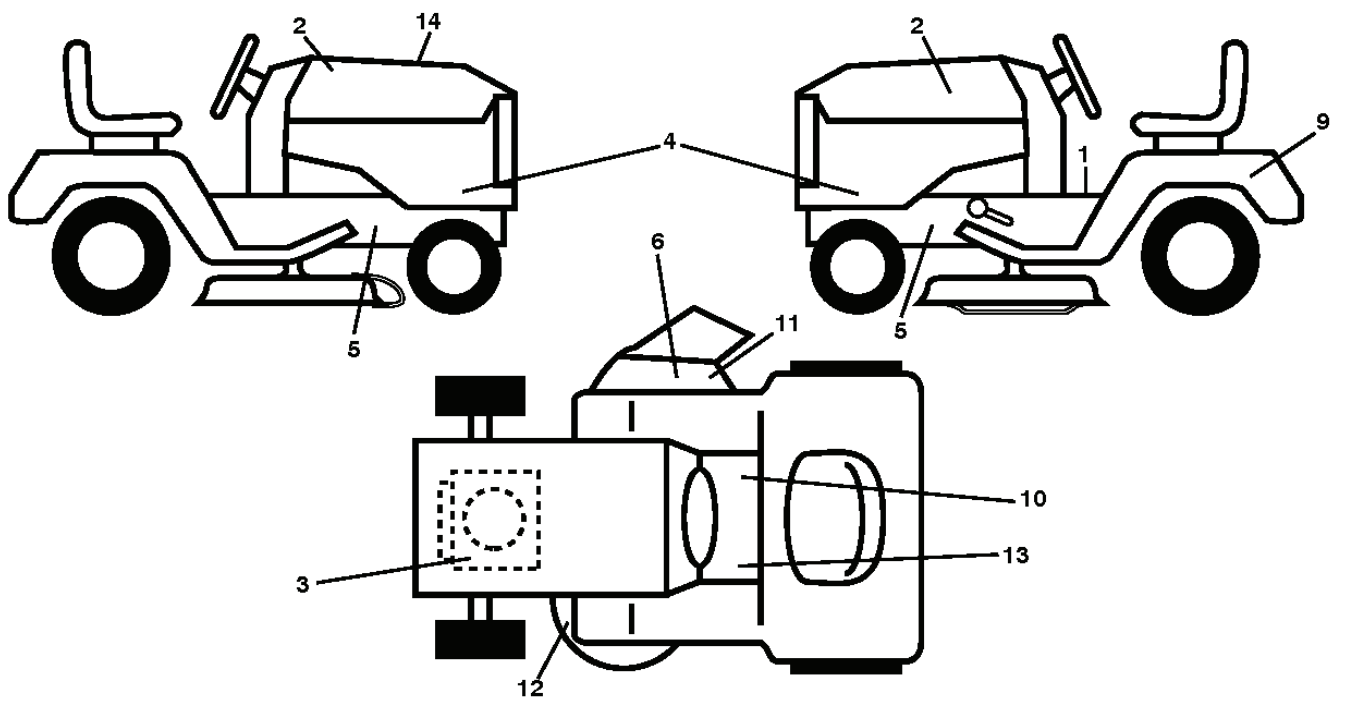

REF.	PART NO.	DESCRIPTION	REMARK	QTY.	KIT
1	581578101	DECAL		1	
2	581627301	DECAL		1	
3	581579701	DECAL		1	
4	532448549	DECAL		1	
5	581579601	DECAL		1	
6	584904601	DECAL		1	
9	532145005	DECAL		1	
10	581578001	DECAL		1	
11	581579201	DECAL		1	
12	581580003	DECAL		1	
13	581724001	DECAL		1	
14	532443834	DECAL		1	
--	581724601	DECAL		1	
--	532439681	PLATE		1	
--	532439966	PAD		1