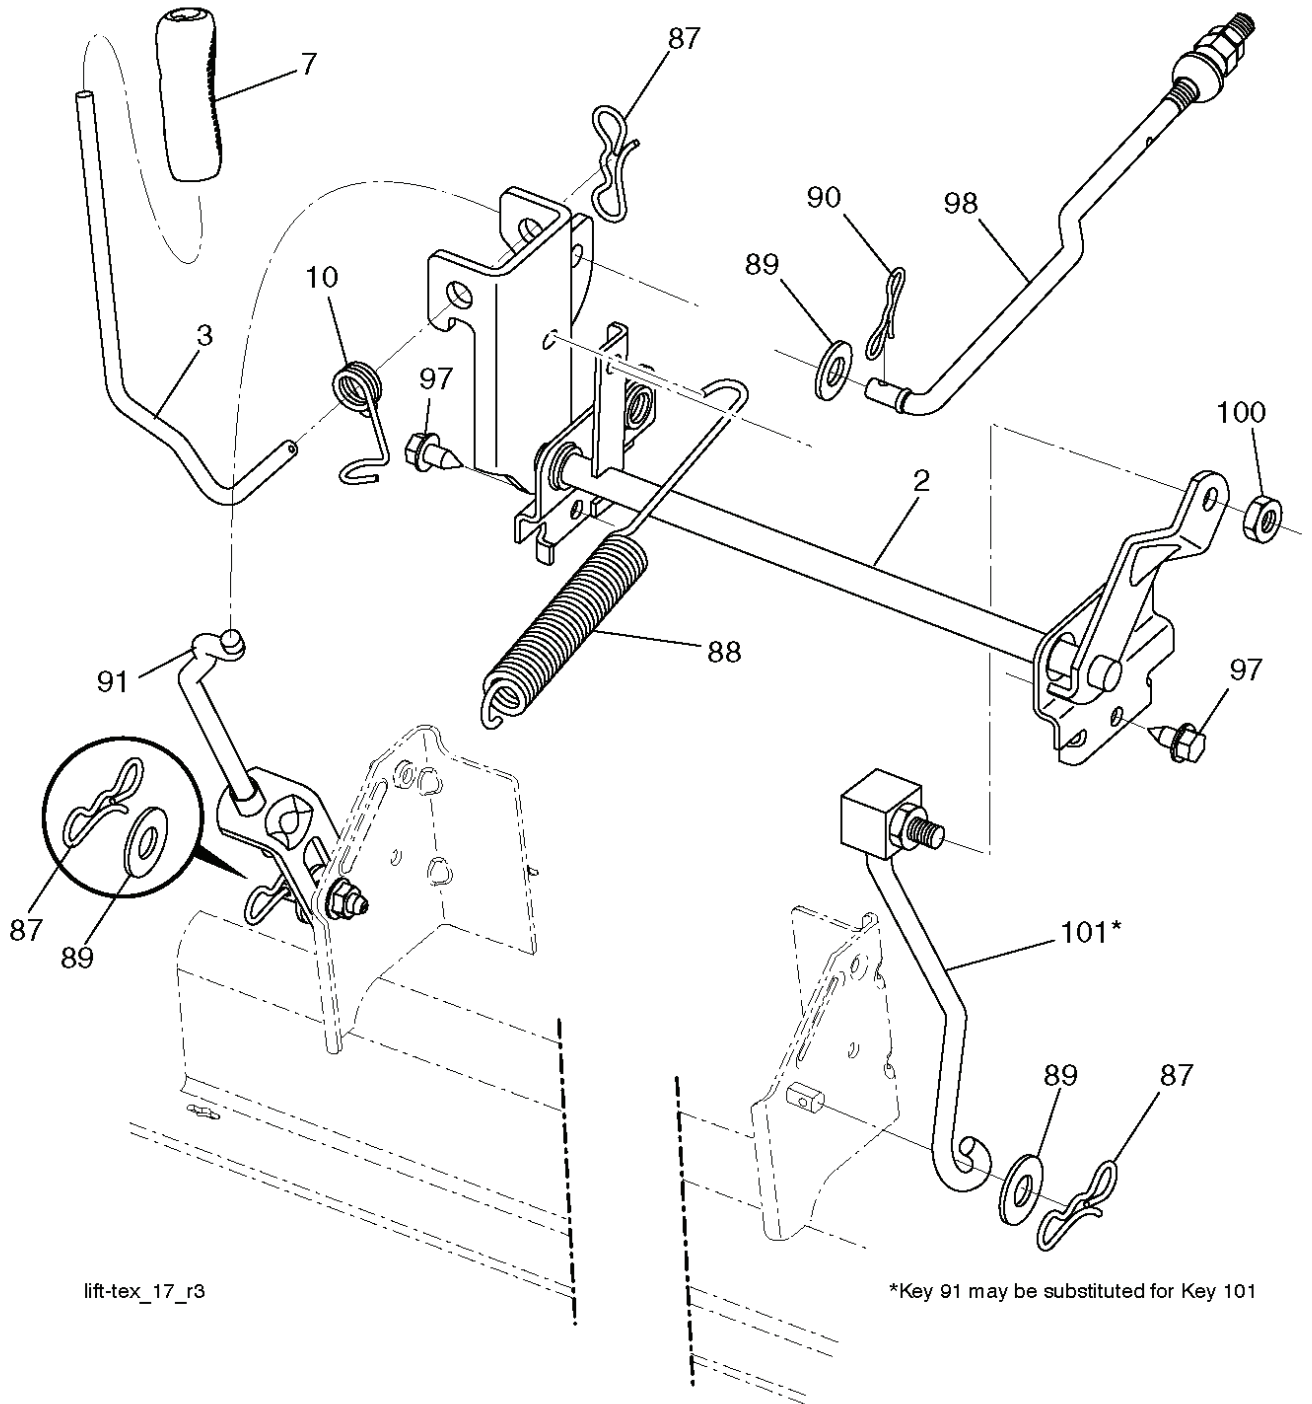

wheel_art_1-tex

REF.	PART NO.	DESCRIPTION	REMARK	QTY.	KIT
1	532059192	CAP VALVE		1	
2	532065139	NIPPLE		1	
3	532138336	RIM	Front 6"	1	
4	532059904	HOSE	(Service Item Only)	1	
5	532106222	TIRE	Front 15" x 6.0"-6"	1	
6	532124957	FITTING	(Front Wheel Only)	1	
7	532124959	BEARING	(Front Wheel Only)	1	
8	532175039	HUB CAP		1	
9	532420531	TIRE	Rear 18" x 9.5"-8"	1	
10	532124926	HOSE	(Service Item Only)	1	
11	532124999	RIM, 8"	Rear 8"	1	
--	532144334	SEALING FOAM		1	

38-8_Tex-LT_13

REF.	PART NO.	DESCRIPTION	REMARK	QTY.	KIT
1	532444163	HOUSING		1	
6	532195186	ARM		1	
7	532416358	SCREW		1	
11	532193957	RIDE ON BLADE		1	
12	584309301	SCREW		1	
13	587256501	SHAFT		1	
14	532187281	BEARING HOUSING		1	
15	585323901	BEARING		1	
19	532196539	BOLT		1	
21	873680500	NUT		1	
23	532192557	HINGE		1	
24	532105304	HUB CAP		1	
25	532197026	TORSION SPRING		1	
26	532110452	NUT		1	
27	532193968	DEFLECTOR		1	
29	532131491	SHAFT		1	
30	532173984	SCREW		1	
32	532199789	PULLEY		1	
33	532400234	NUT		1	
34	872110612	BOLT		1	
37	819131316	WASHER		1	
38	532199541	BELT GUIDE		1	
40	873900600	NUT		1	
42	532198410	SPRING		1	
43	532197256	SPRING		1	
46	532137729	SCREW		1	
55	532197249	ARM		1	
56	532199092	SPACER		1	
57	817000616	SCREW		1	
59	532141043	GUARD		1	
60	532199471	ARM		1	
63	532199470	ARM		1	
64	532199790	LINK		1	
67	532403012	HANDLE		1	
68	532408381	BELT		1	
69	872140505	BOLT		1	
70	532401246	CLUTCH		1	
115	872110505	BOLT		1	
122	532197258	BELT GUIDE		1	
123	532197259	BELT GUIDE		1	
144	532193414	BELT GUIDE		1	
145	532193197	PULLEY		1	
147	532401872	SPRING		1	
152	532435111	CABLE		1	
188	532195161	STUD		1	
189	873900500	NUT		1	
195	817000612	SCREW		1	
199	532400095	BAFFLE		1	
209	819133210	WASHER		1	
241	532152927	SCREW		1	
242	532415598	HOSE COUPLING		1	
--	587253301	MANDREL	MANDREL ASSEMBLY (Includes Housing (Key # 14), Shaft Assembly (Key # 13) and Bearing Only (Key # 15) - Pulley/Nut/Washer and Blade Bolt/Washers Not Included)	1	
--	532434467	CUTTING DECK		1	