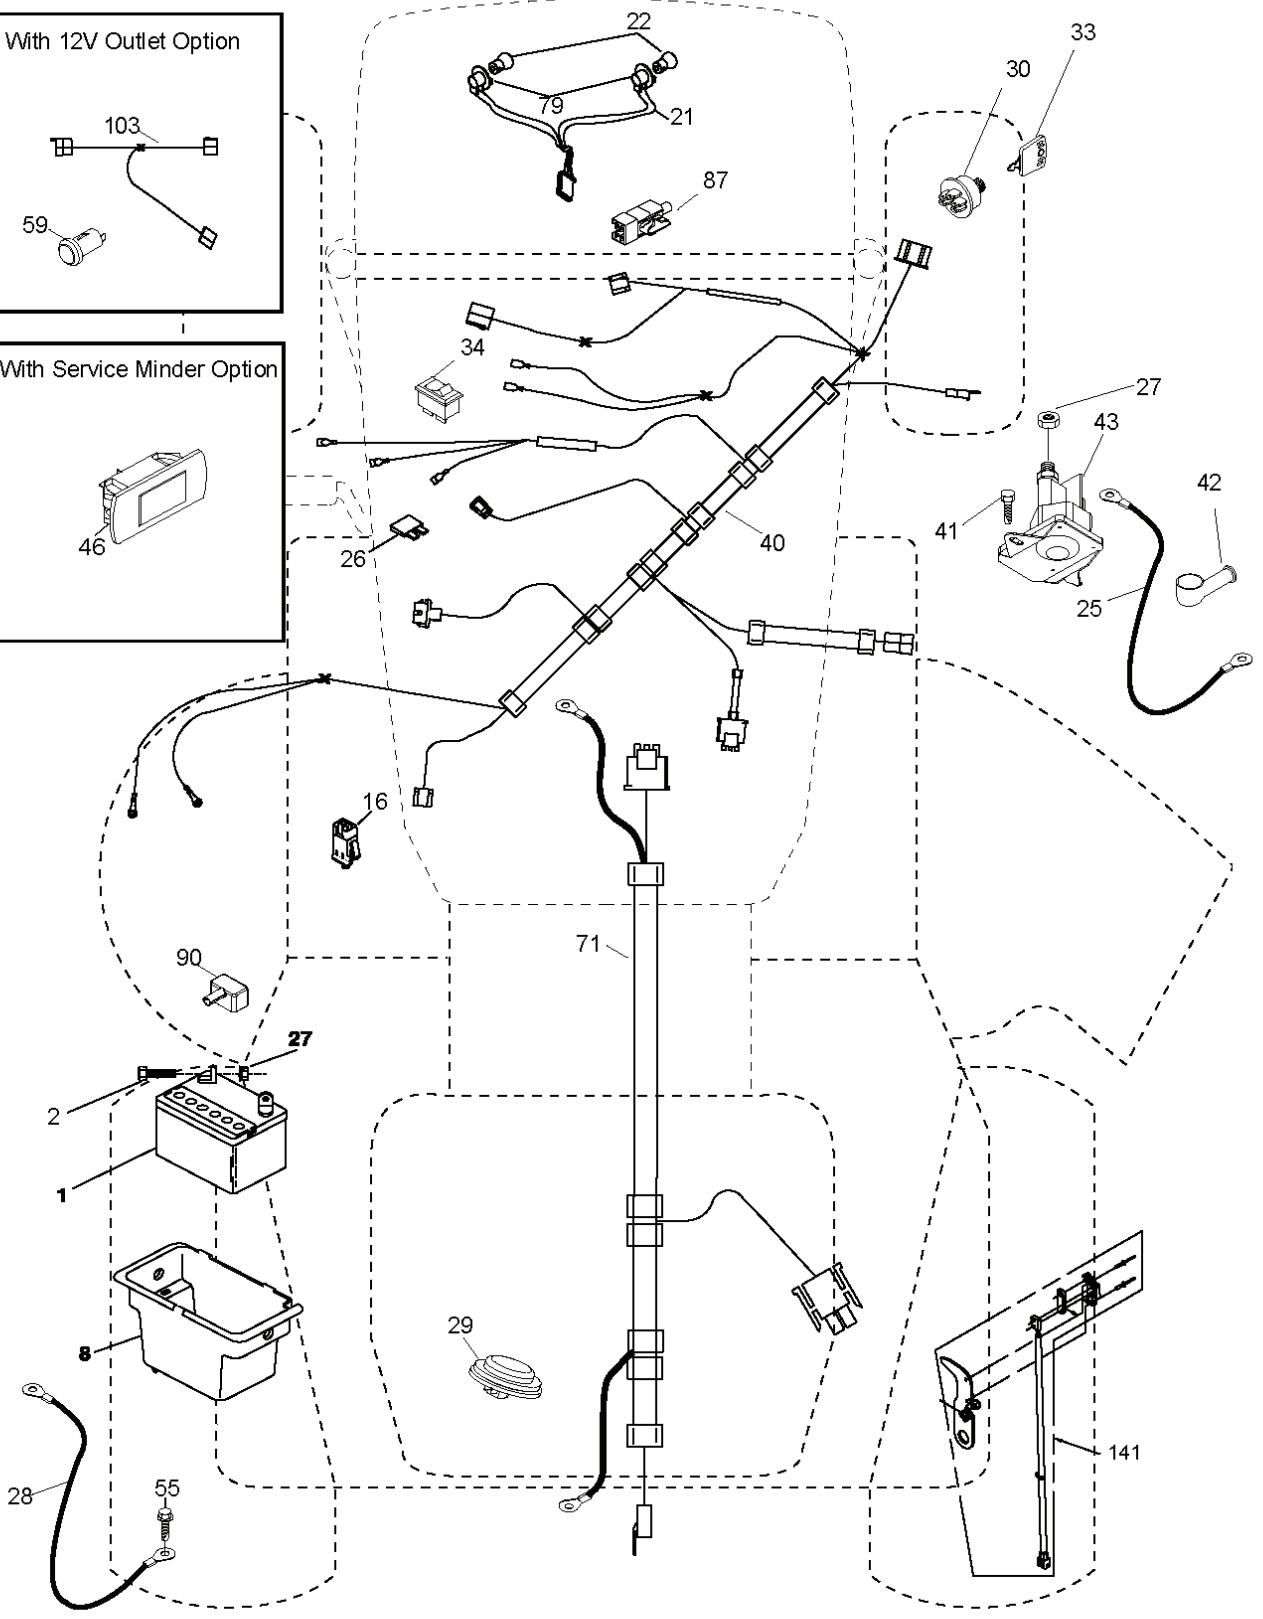

LTH126, 96041013501, 2010-01

SPARE PARTS LIST

T04S

With 12V Outlet Option

With Service Minder Option

REF.	PART NO.	DESCRIPTION	REMARK	QTY.	KIT
1	532144924	BATTERY		1	
2	874760412	BOLT		1	
8	532193228	BOX		1	
16	532176138	MICRO SWITCH		1	
21	532400252	HARNESS		1	
22	532004152	BULB		1	
25	532412894	CABLE.STARTER.GGA.BL/R*SUBS/2*		1	
26	532175158	FUSE		1	
27	873510400	NUT		1	
28	532198885	CABLE		1	
29	532401545	SWITCH		1	
30	532193350	IGNITION MODULE		1	
33	532411933	KEY		1	
34	532110712	SWITCH		1	
40	532401098	CABLE		1	
41	817720408	SCREW		1	
42	532131563	COVER		1	
43	532192507	SOLENOID		1	
46	532401763	DISPLAY		1	
55	817060512	SCREW		1	
71	532400449	CABLE		1	
79	532175242	HOLDER		1	
87	532197802	SWITCH		1	
90	532400725	COVER		1	
141	532416977	KIT		1	

REF.	PART NO.	DESCRIPTION	REMARK	QTY.	KIT
1	532059192	CAP VALVE		1	
2	532065139	NIPPLE		1	
3	532425261	RIM	Front 6"	1	
4	532421652	TUBE	(Service Item Only)	1	
5	532123410	TIRE	Front 13" x 5.0"-6"	1	
6	532124957	FITTING	(Front Wheel Only)	1	
7	532124959	BEARING	(Front Wheel Only)	1	
8	532175039	HUB CAP		1	
9	532106230	TIRE	Rear 16" x 6.5"-8"	1	
10	532007154	HOSE	(Service Item Only)	1	
11	532425262	RIM	Rear 8"	1	
--	532144334	SEALING FOAM		1	

REF.	PART NO.	DESCRIPTION	REMARK	QTY.	KIT
1	532196841	DECAL		1	
2	532422012	DECAL		1	
3	532178302	DECAL		1	
4	532425672	DECAL		1	
5	532168869	DECAL		1	
6	532159737	DECAL		1	
7	532159736	DECAL		1	
8	532408813	DECAL		1	
9	532145005	DECAL		1	
10	532400389	LABEL		1	
11	532425112	DECAL		1	
12	532421543	DECAL		1	
13	532140837	DECAL		1	
14	532124433	DECAL		1	
--	532162598	DECAL		1	
--	532166960	DECAL		1	
--	532410805	PAD		1	
--	532410806	PAD, FOOTREST, RH		1	