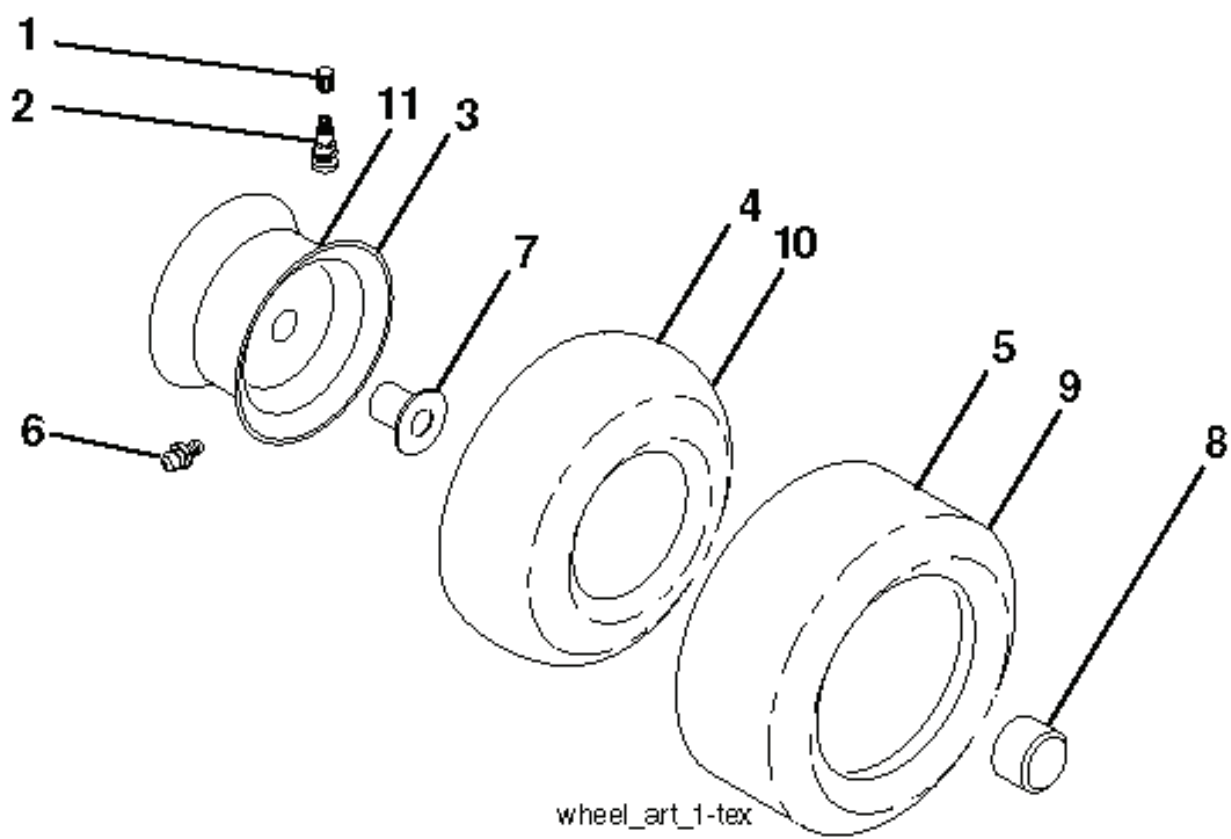

LTH126, 96041013501, 2010-01

SPARE PARTS LIST

T04S

With 12V Outlet Option

With Service Minder Option

REF.	PART NO.	DESCRIPTION	REMARK	QTY.	KIT
1	532144924	BATTERY		1	
2	874760412	BOLT		1	
8	532193228	BOX		1	
16	532176138	MICRO SWITCH		1	
21	532400252	HARNESS		1	
22	532004152	BULB		1	
25	532412894	CABLE.STARTER.GGA.BL/R*SUBS/2*		1	
26	532175158	FUSE		1	
27	873510400	NUT		1	
28	532198885	CABLE		1	
29	532401545	SWITCH		1	
30	532193350	IGNITION MODULE		1	
33	532411933	KEY		1	
34	532110712	SWITCH		1	
40	532401098	CABLE		1	
41	817720408	SCREW		1	
42	532131563	COVER		1	
43	532192507	SOLENOID		1	
46	532401763	DISPLAY		1	
55	817060512	SCREW		1	
71	532400449	CABLE		1	
79	532175242	HOLDER		1	
87	532197802	SWITCH		1	
90	532400725	COVER		1	
141	532416977	KIT		1	

REF.	PART NO.	DESCRIPTION	REMARK	QTY.	KIT
1	532059192	CAP VALVE		1	
2	532065139	NIPPLE		1	
3	532425261	RIM	Front 6"	1	
4	532421652	TUBE	(Service Item Only)	1	
5	532123410	TIRE	Front 13" x 5.0"-6"	1	
6	532124957	FITTING	(Front Wheel Only)	1	
7	532124959	BEARING	(Front Wheel Only)	1	
8	532175039	HUB CAP		1	
9	532106230	TIRE	Rear 16" x 6.5"-8"	1	
10	532007154	HOSE	(Service Item Only)	1	
11	532425262	RIM	Rear 8"	1	
--	532144334	SEALING FOAM		1	

REF.	PART NO.	DESCRIPTION	REMARK	QTY.	KIT
1	532196841	DECAL		1	
2	532422012	DECAL		1	
3	532178302	DECAL		1	
4	532425672	DECAL		1	
5	532168869	DECAL		1	
6	532159737	DECAL		1	
7	532159736	DECAL		1	
8	532408813	DECAL		1	
9	532145005	DECAL		1	
10	532400389	LABEL		1	
11	532425112	DECAL		1	
12	532421543	DECAL		1	
13	532140837	DECAL		1	
14	532124433	DECAL		1	
--	532162598	DECAL		1	
--	532166960	DECAL		1	
--	532410805	PAD		1	
--	532410806	PAD, FOOTREST, RH		1	