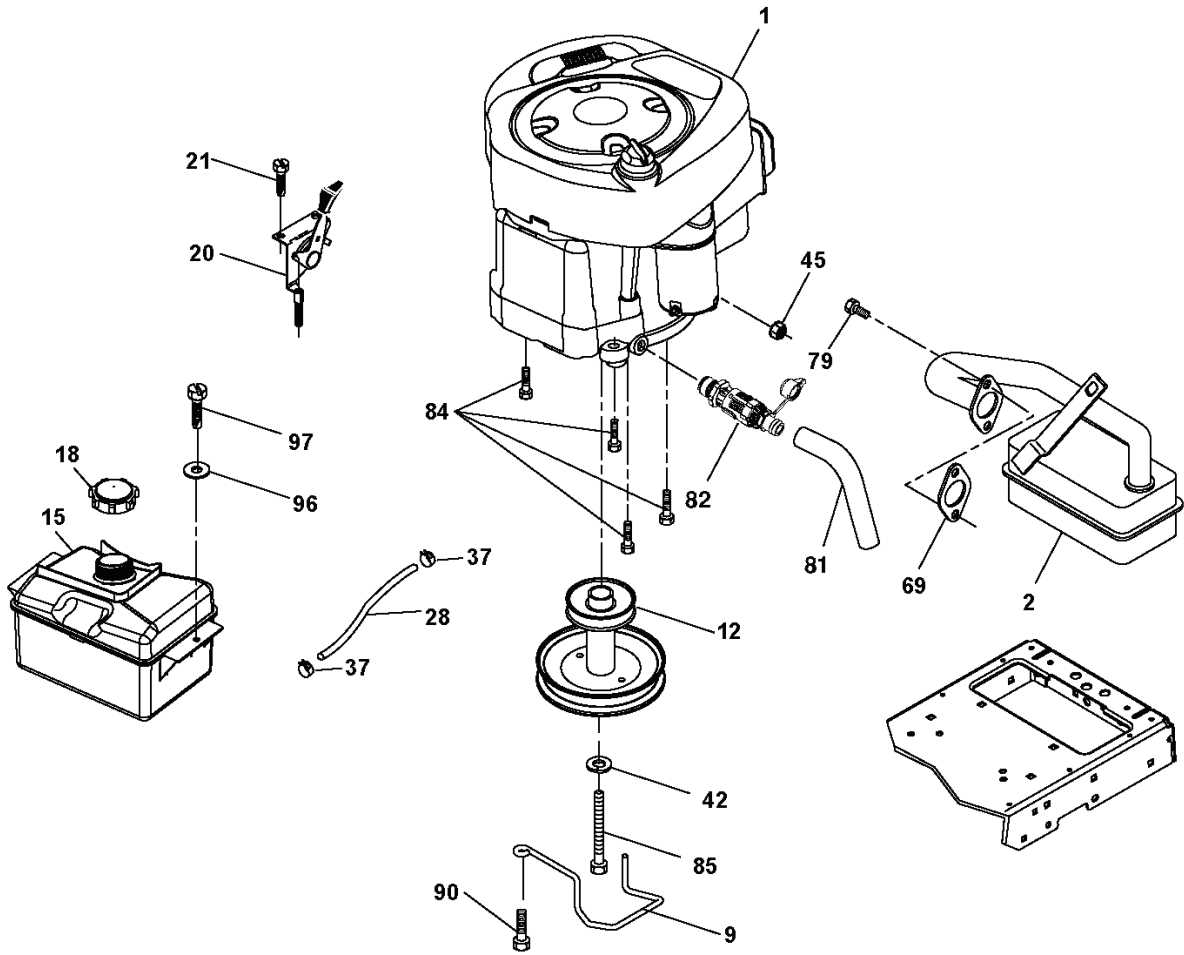

LTH126, 96041013501, 2010-01

SPARE PARTS LIST

T04S

With 12V Outlet Option

With Service Minder Option

REF.	PART NO.	DESCRIPTION	REMARK	QTY.	KIT
1	532144924	BATTERY		1	
2	874760412	BOLT		1	
8	532193228	BOX		1	
16	532176138	MICRO SWITCH		1	
21	532400252	HARNESS		1	
22	532004152	BULB		1	
25	532412894	CABLE.STARTER.GGA.BL/R*SUBS/2*		1	
26	532175158	FUSE		1	
27	873510400	NUT		1	
28	532198885	CABLE		1	
29	532401545	SWITCH		1	
30	532193350	IGNITION MODULE		1	
33	532411933	KEY		1	
34	532110712	SWITCH		1	
40	532401098	CABLE		1	
41	817720408	SCREW		1	
42	532131563	COVER		1	
43	532192507	SOLENOID		1	
46	532401763	DISPLAY		1	
55	817060512	SCREW		1	
71	532400449	CABLE		1	
79	532175242	HOLDER		1	
87	532197802	SWITCH		1	
90	532400725	COVER		1	
141	532416977	KIT		1	

REF.	PART NO.	DESCRIPTION	REMARK	QTY.	KIT
1	532059192	CAP VALVE		1	
2	532065139	NIPPLE		1	
3	532425261	RIM	Front 6"	1	
4	532421652	TUBE	(Service Item Only)	1	
5	532123410	TIRE	Front 13" x 5.0"-6"	1	
6	532124957	FITTING	(Front Wheel Only)	1	
7	532124959	BEARING	(Front Wheel Only)	1	
8	532175039	HUB CAP		1	
9	532106230	TIRE	Rear 16" x 6.5"-8"	1	
10	532007154	HOSE	(Service Item Only)	1	
11	532425262	RIM	Rear 8"	1	
--	532144334	SEALING FOAM		1	

REF.	PART NO.	DESCRIPTION	REMARK	QTY.	KIT
1	532196841	DECAL		1	
2	532422012	DECAL		1	
3	532178302	DECAL		1	
4	532425672	DECAL		1	
5	532168869	DECAL		1	
6	532159737	DECAL		1	
7	532159736	DECAL		1	
8	532408813	DECAL		1	
9	532145005	DECAL		1	
10	532400389	LABEL		1	
11	532425112	DECAL		1	
12	532421543	DECAL		1	
13	532140837	DECAL		1	
14	532124433	DECAL		1	
--	532162598	DECAL		1	
--	532166960	DECAL		1	
--	532410805	PAD		1	
--	532410806	PAD, FOOTREST, RH		1	