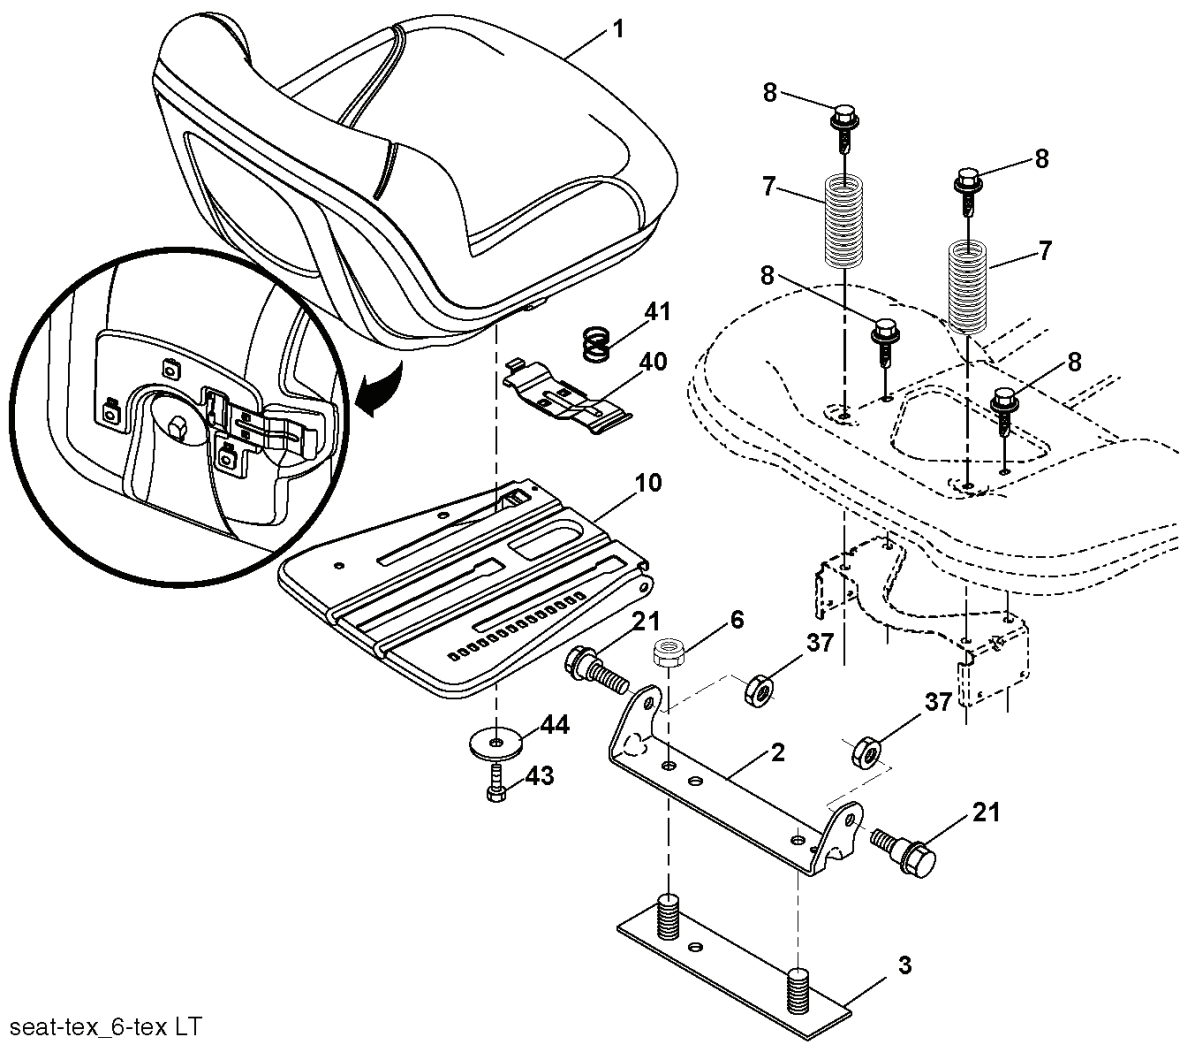

REF.	PART NO.	DESCRIPTION	REMARK	QTY.	KIT
2	532195223	SHAFT		1	
3	532195231	LEVER		1	
7	532411555	GRIP		1	
10	532196314	SPRING		1	
87	532194209	SPRING		1	
88	532410710	SPRING		1	
89	819191912	WASHER		1	
90	532194208	PIN		1	
91	532195181	LINK		1	
97	817000612	SCREW		1	
98	532195264	LINK		1	
100	873930600	NUT		1	
101	532407003	LINK		1	

IGNITION SWITCH

POSITION	CIRCUIT	"MAKE"
OFF	M+G+A1	
RUN/OVERRIDE	B+A1	
RUN	B+A1	L+A2
START	B + S + A1	

CHASSIS HARNESS CONNECTOR (MATING SIDE)

DASH HARNESS CONNECTOR (MATING SIDE)

WIRING INSULATED CLIPS
 NOTE: IF WIRING INSULATED CLIPS WERE REMOVED FOR SERVICING OF UNIT, THEY SHOULD BE RE-INSTALLED TO PROPERLY SECURE YOUR WIRING.

seat-tex_6-tex LT

REF.	PART NO.	DESCRIPTION	REMARK	QTY.	KIT
1	532197518	SEAT		1	
2	532180166	BRACKET		1	
3	532140675	STRAP		1	
6	873800600	NUT		1	
7	532124181	SPRING		1	
8	532171877	BOLT		1	
10	532196977	PLATE		1	
21	532171852	BOLT		1	
37	873800500	LOCK NUT		1	
40	532197661	HANDLE		1	
41	532198200	SPRING		1	
43	874760612	BOLT		1	
44	819133812	WASHER		1	
	PART NO.		REMARK		KIT