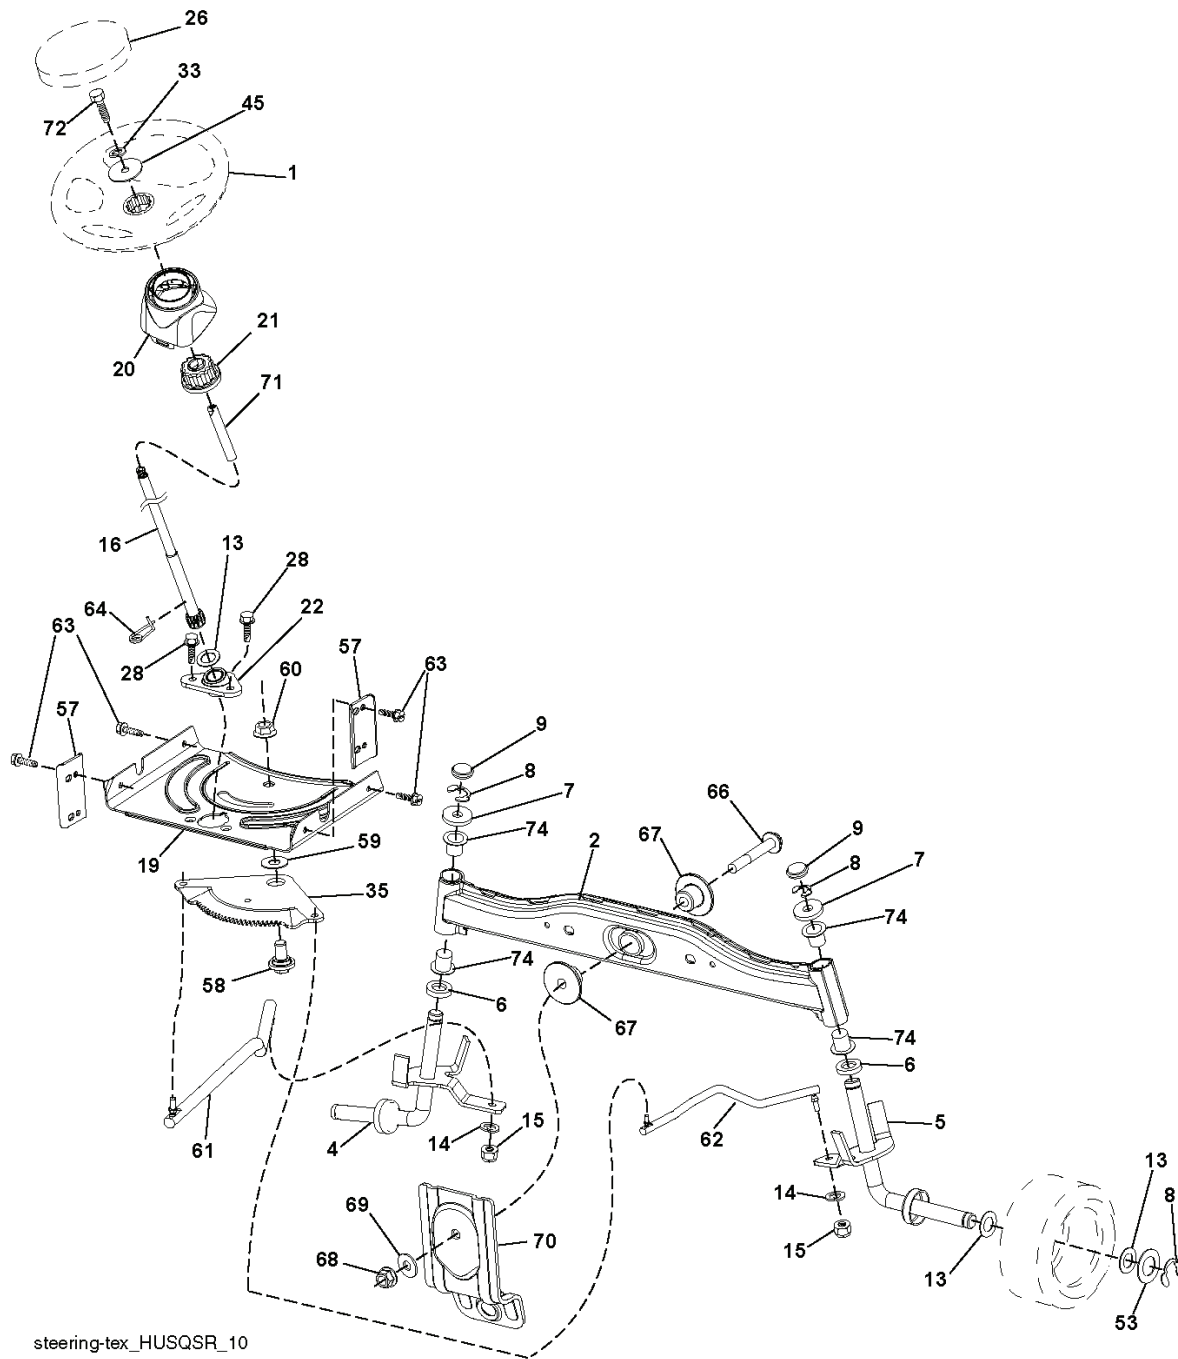

steering-tex_HUSQSR_10

REF.	PART NO.	DESCRIPTION	REMARK	QTY.	KIT
1	532416480	STEERING WHEEL		1	
2	532418168	AXLE		1	
4	532416845	SPINDLE		1	
5	532416846	SPINDLE		1	
6	532124931	WASHER		1	
7	532121748	WASHER		1	
8	812000029	RETAINER RING		1	
9	532121232	HUB CAP		1	
13	532121749	WASHER		1	
14	810040600	WASHER		1	
15	873540600	NUT		1	
16	532429373	SHAFT		1	
19	532194729	PLATE		1	
20	532411139	STEERING COLUMN TUBE		1	
21	532186737	ADAPTER		1	
22	532194845	BUSHING		1	
26	532415987	KNOB		1	
28	817000612	SCREW		1	
33	810040500	WASHER		1	
35	532194732	PLATE		1	
45	819113812	WASHER		1	
53	532188967	WASHER		1	
57	532407465	BRACKET		1	
58	532194747	BOLT		1	
59	532194748	WASHER		1	
60	873971000	NUT		1	
61	532194740	LINK		1	
62	532194741	LINK		1	
63	817000512	SCREW		1	
64	532199849	SPRING RETAINER		1	
66	871020748	BOLT		1	
67	532194737	BUSHING		1	
68	873900700	NUT		1	
69	532199162	WASHER		1	
70	532417065	BRACKET		1	
71	532190752	SHAFT		1	
72	874428982	BOLT		1	
74	532124937	BEARING COL. STRG.		1