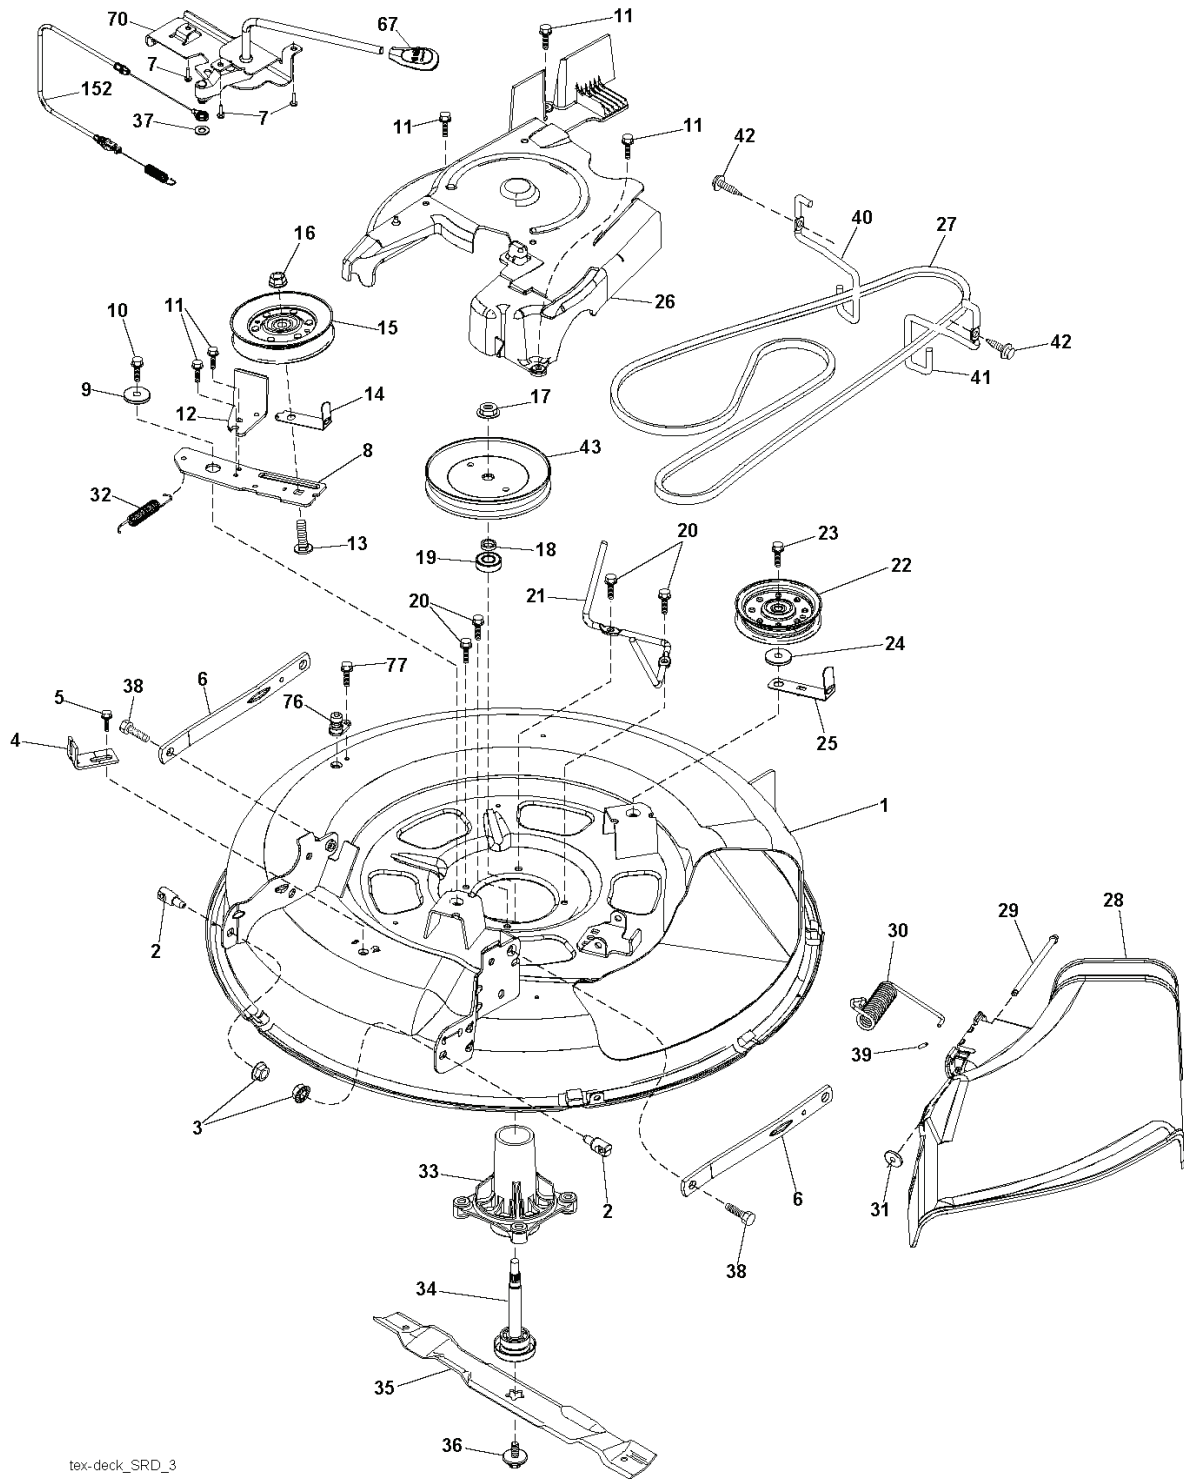

tex-deck_SRD_3

REF.	PART NO.	DESCRIPTION	REMARK	QTY.	KIT
1	532419272	CUTTING DECK		1	
2	532195161	STUD		1	
3	873900500	NUT		1	
4	532417645	BRACKET		1	
5	817000510	BOLT		1	
6	532418863	ARM		1	
7	532416358	SCREW		1	
8	532420252	ARM		1	
9	532199092	SPACER		1	
10	817000616	SCREW		1	
11	532137729	SCREW		1	
12	532199470	ARM		1	
13	872110612	BOLT		1	
14	532156085	BELT GUIDE		1	
15	532146763	PULLEY		1	
16	873900600	NUT		1	
17	532400234	NUT		1	
18	532187690	WASHER		1	
19	532110485	BEARING		1	
20	532173984	SCREW		1	
21	532416910	BELT GUARD		1	
22	532193198	PULLEY		1	
23	817490628	SCREW		1	
24	819132012	WASHER		1	
25	532420253	BELT GUARD		1	
26	532420255	COVER		1	
27	532419271	BELT		1	
28	532424769	DEFLECTOR		1	
29	532420895	HINGE PIN		1	
30	532197026	TORSION SPRING		1	
31	532110452	NUT		1	
32	532401872	SPRING		1	
33	532187281	BEARING HOUSING		1	
34	532192872	SHAFT ASSY		1	
35	532419273	RIDE ON BLADE		1	
36	532193003	SCREW		1	
37	819131316	WASHER		1	
38	532196539	BOLT		1	
39	532105304	HUB CAP		1	
40	532419270	BELT GUARD		1	
41	532419265	BELT GUARD		1	
42	817000612	SCREW		1	
43	532416877	PULLEY		1	
67	532403012	HANDLE		1	
70	532401246	CLUTCH		1	
76	532415598	HOSE COUPLING		1	
77	532137729	SCREW		1	
152	532408714	CABLE		1	
--	532416405	COUPLING		1	
--	532192870	SPINDLE		1	
--	532421696	CUTTING DECK		1