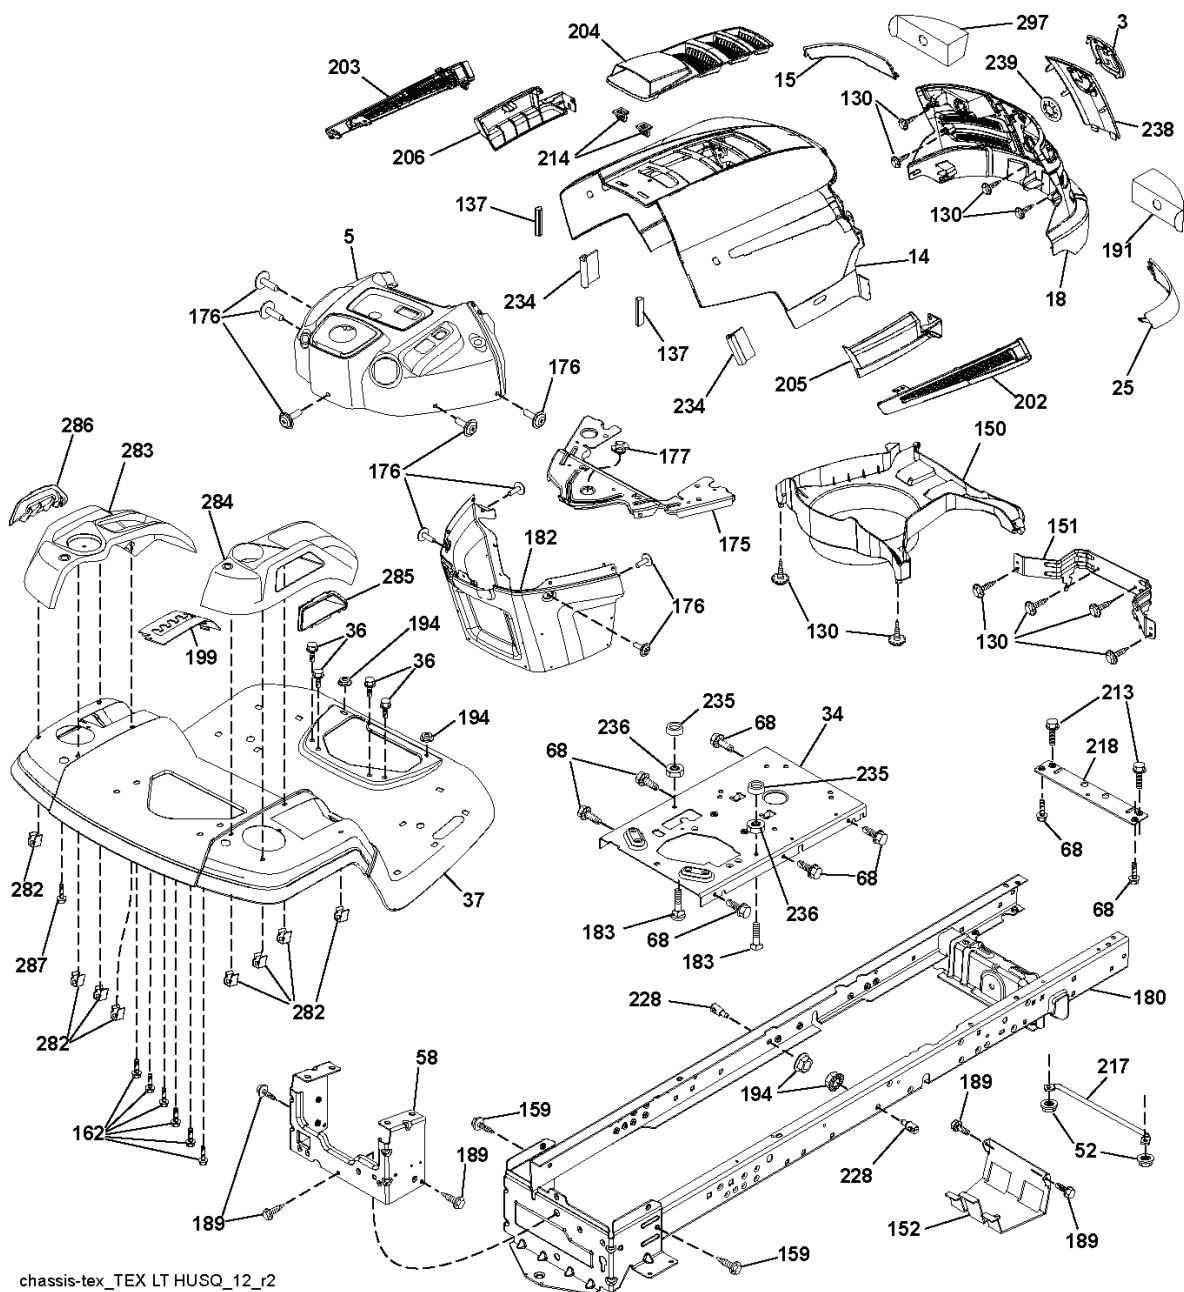

LTH126, 96041013501, 2010-01

SPARE PARTS LIST

T04S

With 12V Outlet Option

With Service Minder Option

REF.	PART NO.	DESCRIPTION	REMARK	QTY.	KIT
1	532144924	BATTERY		1	
2	874760412	BOLT		1	
8	532193228	BOX		1	
16	532176138	MICRO SWITCH		1	
21	532400252	HARNESS		1	
22	532004152	BULB		1	
25	532412894	CABLE.STARTER.GGA.BL/R*SUBS/2*		1	
26	532175158	FUSE		1	
27	873510400	NUT		1	
28	532198885	CABLE		1	
29	532401545	SWITCH		1	
30	532193350	IGNITION MODULE		1	
33	532411933	KEY		1	
34	532110712	SWITCH		1	
40	532401098	CABLE		1	
41	817720408	SCREW		1	
42	532131563	COVER		1	
43	532192507	SOLENOID		1	
46	532401763	DISPLAY		1	
55	817060512	SCREW		1	
71	532400449	CABLE		1	
79	532175242	HOLDER		1	
87	532197802	SWITCH		1	
90	532400725	COVER		1	
141	532416977	KIT		1	

REF.	PART NO.	DESCRIPTION	REMARK	QTY.	KIT
1	532059192	CAP VALVE		1	
2	532065139	NIPPLE		1	
3	532425261	RIM	Front 6"	1	
4	532421652	TUBE	(Service Item Only)	1	
5	532123410	TIRE	Front 13" x 5.0"-6"	1	
6	532124957	FITTING	(Front Wheel Only)	1	
7	532124959	BEARING	(Front Wheel Only)	1	
8	532175039	HUB CAP		1	
9	532106230	TIRE	Rear 16" x 6.5"-8"	1	
10	532007154	HOSE	(Service Item Only)	1	
11	532425262	RIM	Rear 8"	1	
--	532144334	SEALING FOAM		1	