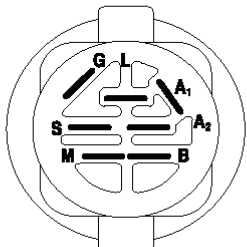

IGNITION SWITCH

POSITION	CIRCUIT	"MAKE"
OFF	M+G+A1	
RUN/OVERRIDE	B+A1	
RUN	B+A1	L+A2
START	B + S + A1