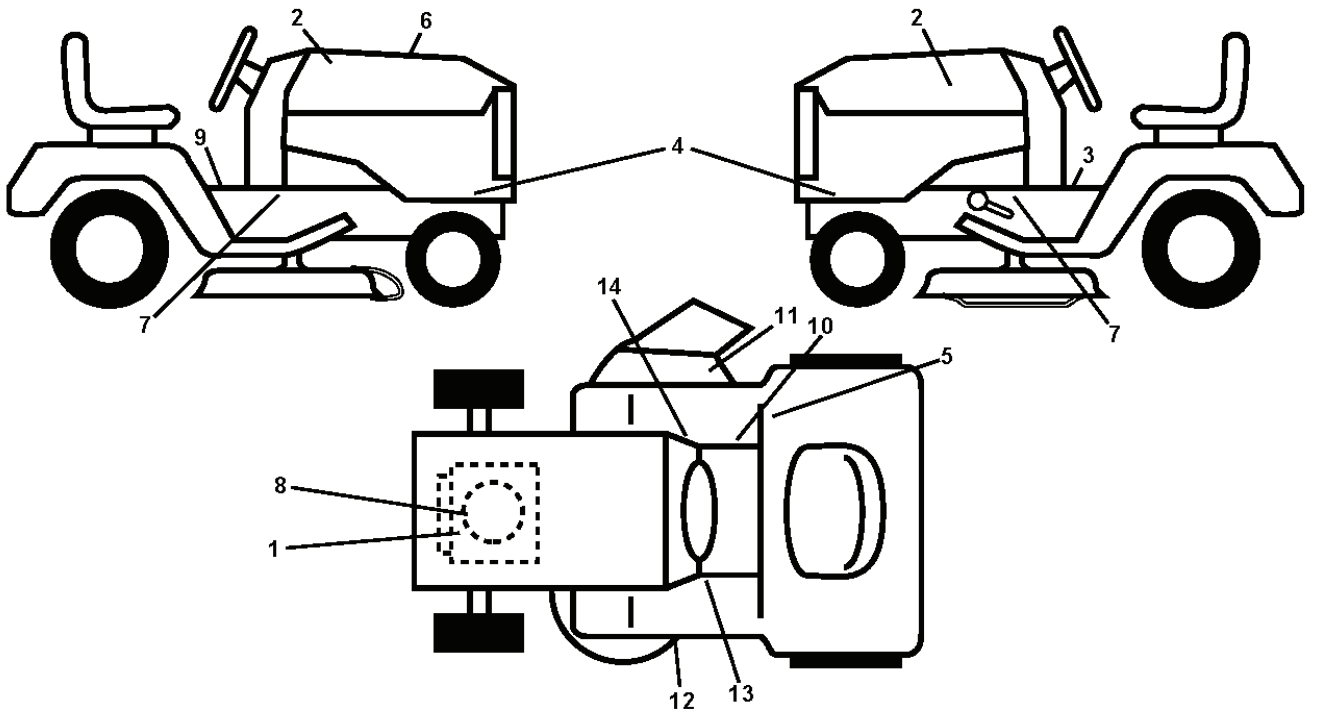

T04S

REF.	PART NO.	DESCRIPTION	REMARK	QTY.	KIT
1	532144924	BATTERY		1	
2	874760412	BOLT		1	
8	532193228	BOX		1	
16	532176138	MICRO SWITCH		1	
21	532400252	HARNESS		1	
22	532004152	BULB		1	
25	532412894	CABLE.STARTER.GGA.BL/R*SUBS/2*		1	
26	532175158	FUSE		1	
27	873510400	NUT		1	
28	532198885	CABLE		1	
29	532401545	SWITCH		1	
30	532193350	IGNITION MODULE		1	
33	532411935	KEY		1	
34	532110712	SWITCH		1	
40	532401098	CABLE		1	
41	817720408	SCREW		1	
42	532131563	COVER		1	
43	532192507	SOLENOID		1	
46	532413931	HOUR METER		1	
55	817060512	SCREW		1	
71	532400449	CABLE		1	
79	532175242	HOLDER		1	
87	532197802	SWITCH		1	
90	532400725	COVER		1	
141	532416977	KIT		1	

REF.	PART NO.	DESCRIPTION	REMARK	QTY.	KIT
1	532059192	CAP VALVE		1	
2	532065139	NIPPLE		1	
3	532425261	RIM		1	
4	532421652	TUBE		1	
5	532123410	TIRE		1	
6	532124957	FITTING		1	
7	532124959	BEARING		1	
8	532175039	HUB CAP		1	
9	532106230	TIRE		1	
10	532124926	HOSE		1	
11	532425262	RIM		1	
--	532144334	SEALING FOAM		1	