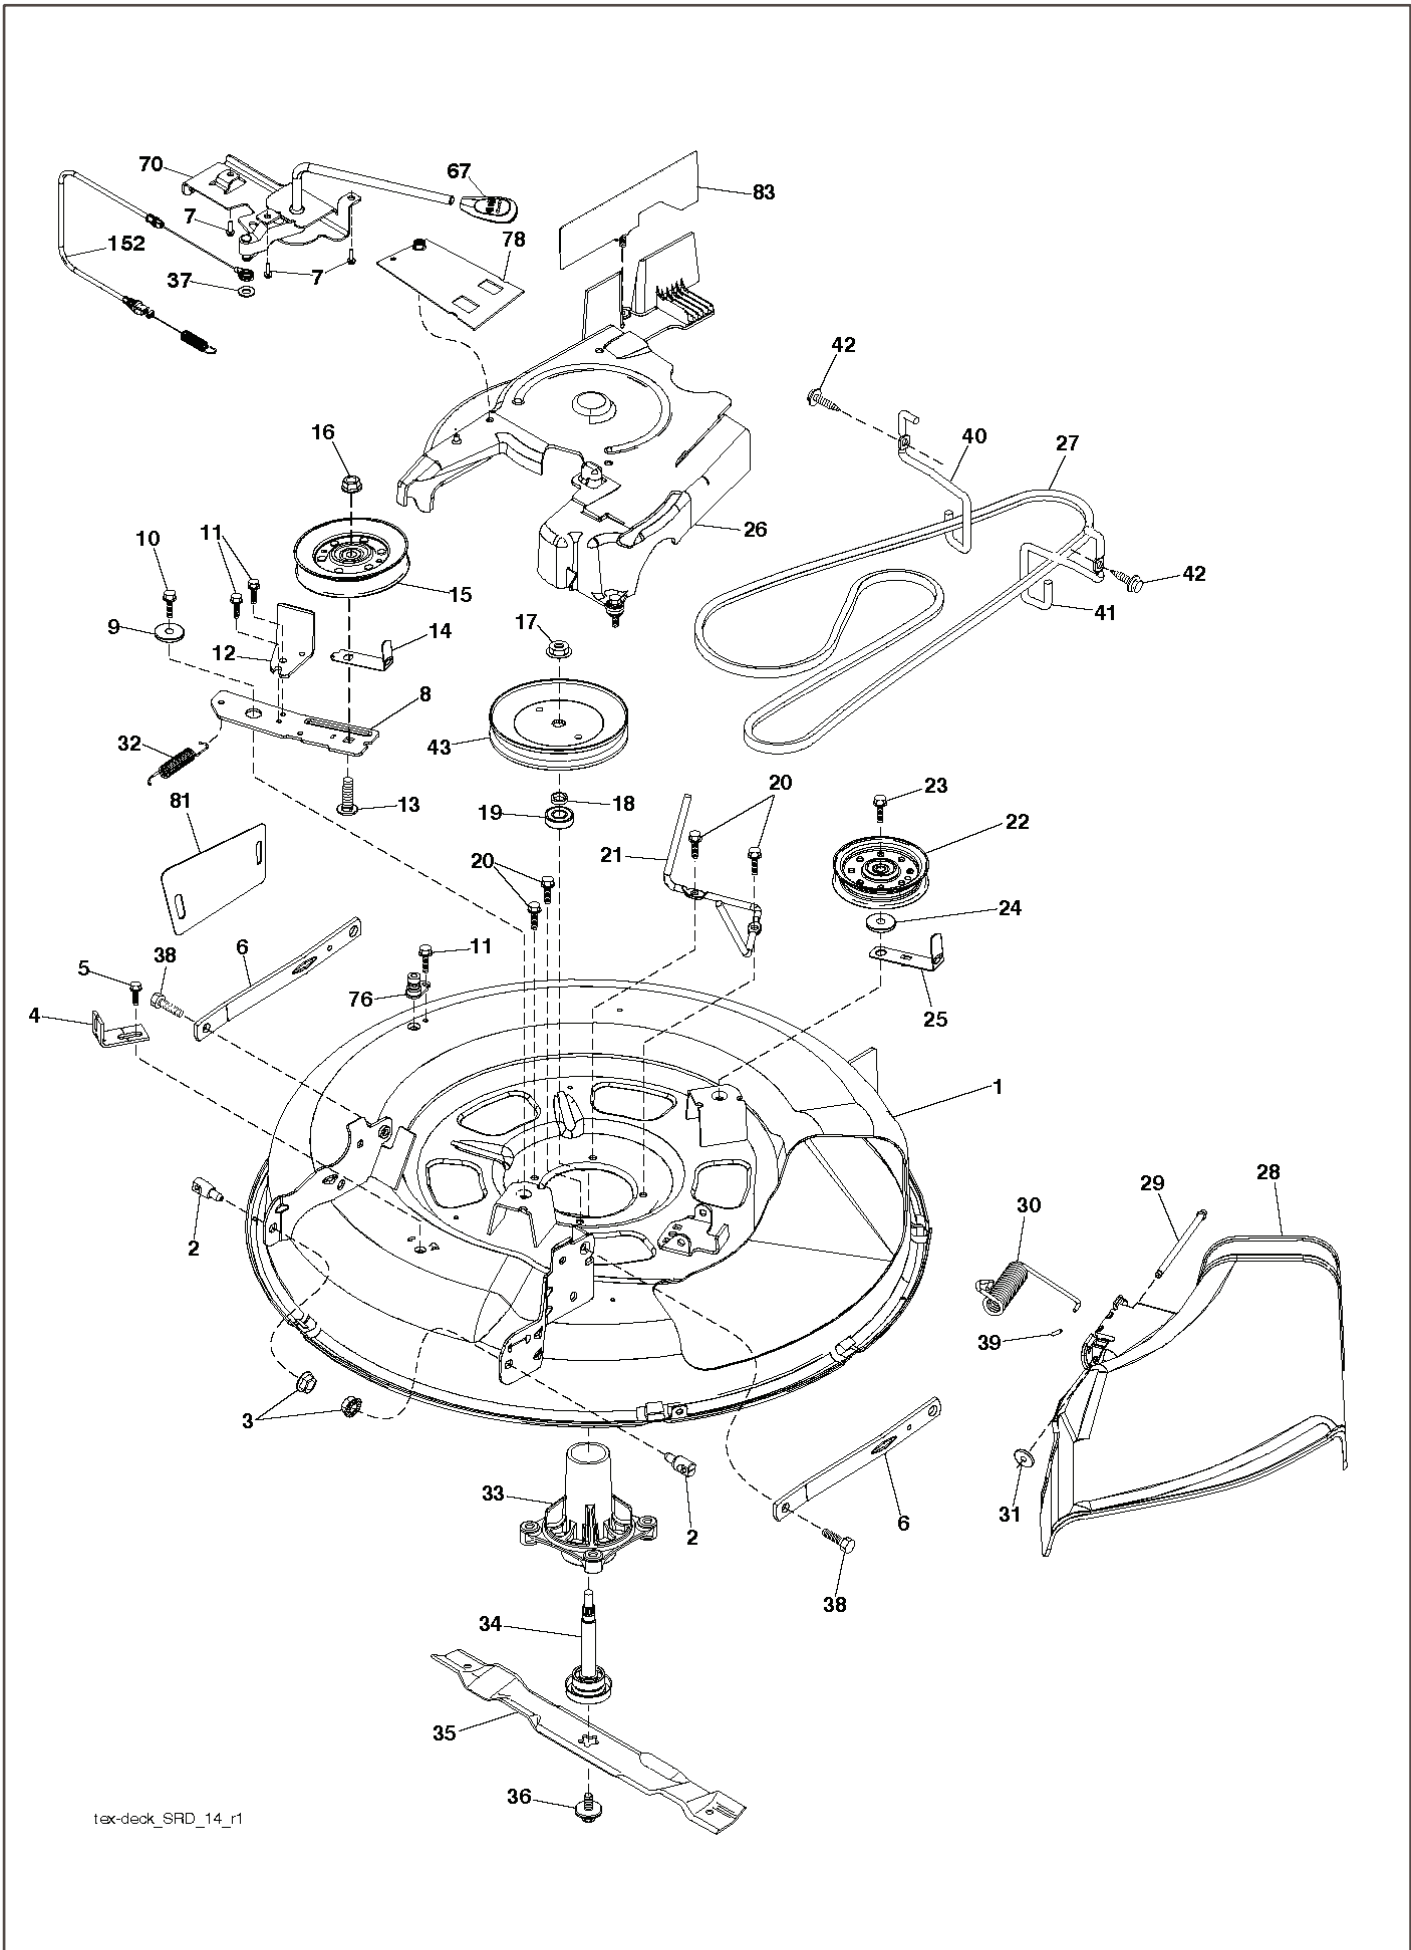

REF.	PART NO.	DESCRIPTION	REMARK	QTY.	KIT
1	532419272	CUTTING DECK		1	
2	532195161	STUD		1	
3	873900500	NUT		1	
4	532417645	BRACKET		1	
5	817000510	BOLT		1	
6	532418863	ARM		1	
7	532416358	SCREW		1	
8	532420252	ARM		1	
9	532199092	SPACER		1	
10	817000616	SCREW		1	
11	532137729	SCREW		1	
12	532199470	ARM		1	
13	872110612	BOLT		1	
14	532156085	BELT GUIDE		1	
15	532146763	PULLEY		1	
16	873900600	NUT		1	
17	532400234	NUT		1	
18	532187690	WASHER		1	
19	532110485	BEARING		1	
20	532173984	SCREW		1	
21	532416910	BELT GUARD		1	
22	532193198	PULLEY		1	
23	817490628	SCREW		1	
24	819132012	WASHER		1	
25	532420253	BELT GUARD		1	
26	532432466	COVER		1	
27	532419271	BELT		1	
28	532424769	DEFLECTOR		1	
29	532420895	HINGE PIN		1	
30	532197026	TORSION SPRING		1	
31	532110452	NUT		1	
32	532401872	SPRING		1	
33	532187281	BEARING HOUSING		1	
34	532192872	SHAFT ASSY		1	
35	532419273	RIDE ON BLADE		1	
36	532193003	SCREW		1	
37	819131316	WASHER		1	
38	532196539	BOLT		1	
39	532105304	HUB CAP		1	
40	532419270	BELT GUARD		1	
41	532419265	BELT GUARD		1	
42	817000612	SCREW		1	
43	532416877	PULLEY		1	
67	532403012	HANDLE		1	
70	532401246	CLUTCH		1	
76	532415598	HOSE COUPLING		1	
78	532422566	GUARD		1	
81	532425367	SHIELD		1	
152	532408714	CABLE		1	
--	532416405	COUPLING		1	
--	532192870	SPINDLE	Mandrel Assembly (Includes Housing, Shaft Assembly, And Bearing Only - Pulley/ Nut/Washer And Blade Bolt/ Washers Not Included)	1	
--	532421696	CUTTING DECK		1	
83	532432467	SHIELD		1