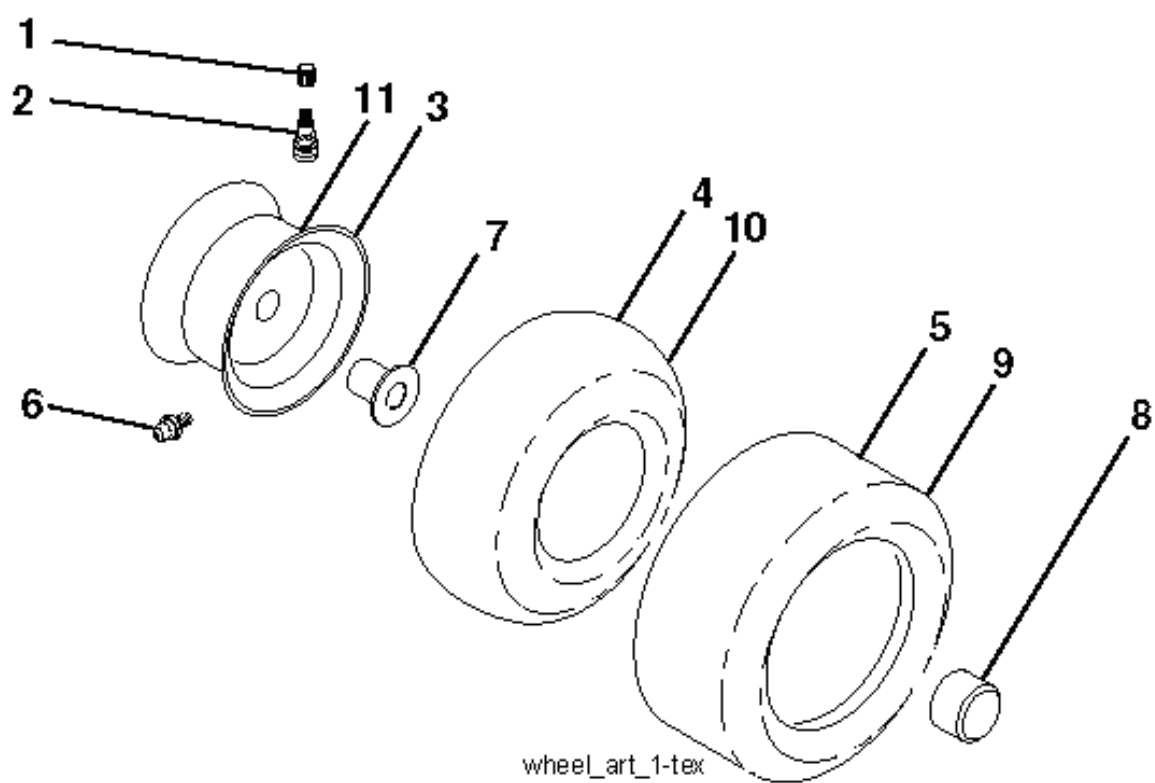

T04S

REF.	PART NO.	DESCRIPTION	REMARK	QTY.	KIT
1	532144924	BATTERY		1	
2	874760412	BOLT		1	
8	532193228	BOX		1	
16	532176138	MICRO SWITCH		1	
21	532400252	HARNESS		1	
22	532004152	BULB		1	
25	532412894	CABLE.STARTER.GGA.BL/R*SUBS/2*		1	
26	532175158	FUSE		1	
27	873510400	NUT		1	
28	532198885	CABLE		1	
29	532401545	SWITCH		1	
30	532193350	IGNITION MODULE		1	
33	532411935	KEY		1	
34	532110712	SWITCH		1	
40	532401098	CABLE		1	
41	817720408	SCREW		1	
42	532131563	COVER		1	
43	532192507	SOLENOID		1	
46	532413931	HOUR METER		1	
55	817060512	SCREW		1	
71	532400449	CABLE		1	
79	532175242	HOLDER		1	
87	532197802	SWITCH		1	
90	532400725	COVER		1	
141	532416977	KIT		1	

REF.	PART NO.	DESCRIPTION	REMARK	QTY.	KIT
1	532059192	CAP VALVE		1	
2	532065139	NIPPLE		1	
3	532425261	RIM		1	
4	532421652	TUBE		1	
5	532123410	TIRE		1	
6	532124957	FITTING		1	
7	532124959	BEARING		1	
8	532175039	HUB CAP		1	
9	532106230	TIRE		1	
10	532124926	HOSE		1	
11	532425262	RIM		1	
--	532144334	SEALING FOAM		1	