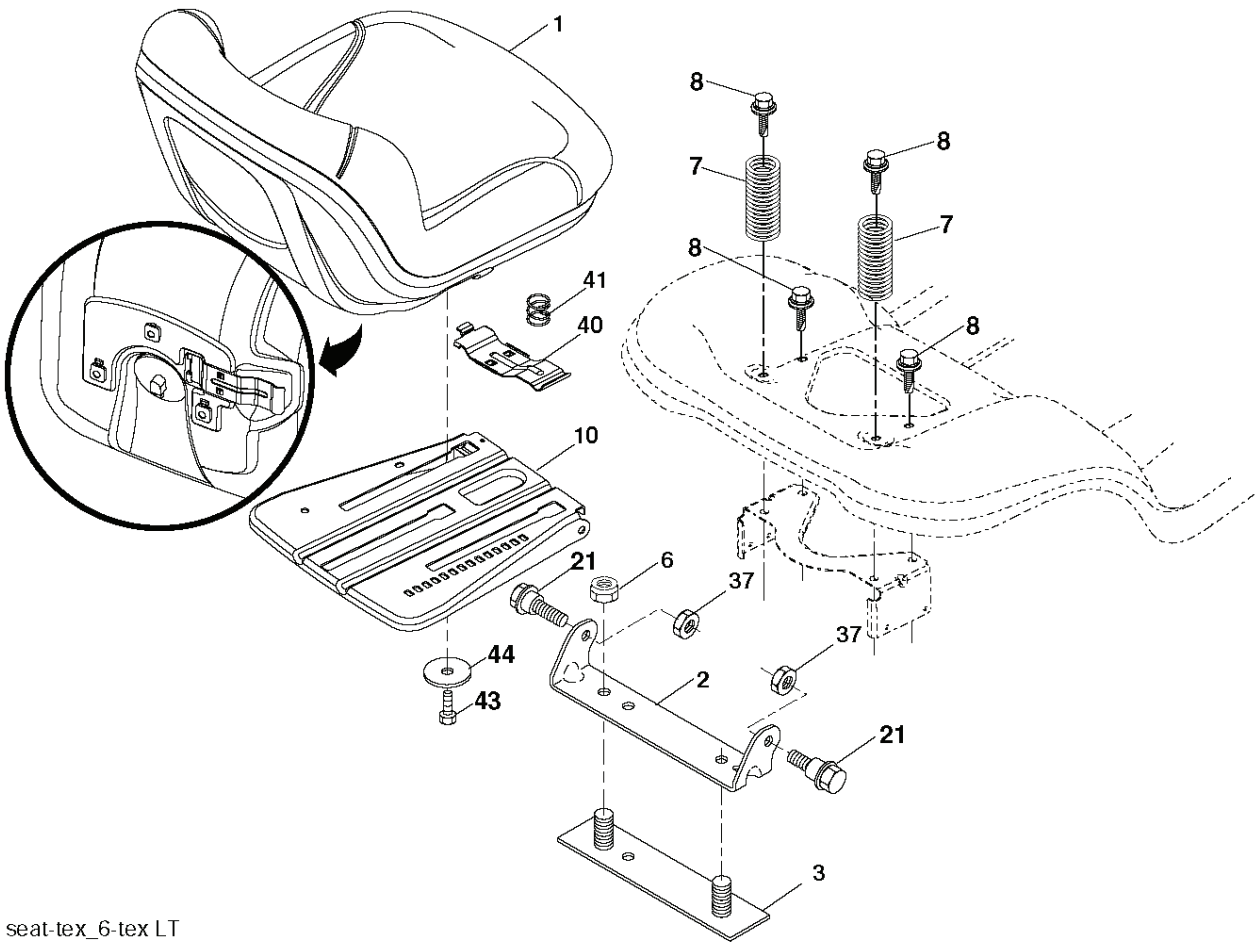

lift-tex_16_r3

*Key 91 may be substituted for Key 101

REF.	PART NO.	DESCRIPTION	REMARK	QTY.	KIT
2	532195223	SHAFT		1	
3	532195231	LEVER		1	
7	532411555	GRIP		1	
10	532196314	SPRING		1	
87	532194209	SPRING		1	
88	532410710	SPRING		1	
89	819191912	WASHER		1	
90	532194208	PIN		1	
91	532195181	LINK		1	
97	817000612	SCREW		1	
98	532195264	LINK		1	
100	873930600	NUT		1	
101	532407003	LINK		1	

IGNITION SWITCH

POSITION	CIRCUIT	"MAKE"
OFF	M+G+A1	
RUN/OVERRIDE	B+A1	
RUN	B+A1	L+A2
START	B + S + A1	

WIRING INSULATED CLIPS
 NOTE: IF WIRING INSULATED CLIPS WERE REMOVED FOR SERVICING OF UNIT, THEY SHOULD BE RE-INSTALLED TO PROPERLY SECURE YOUR WIRING.