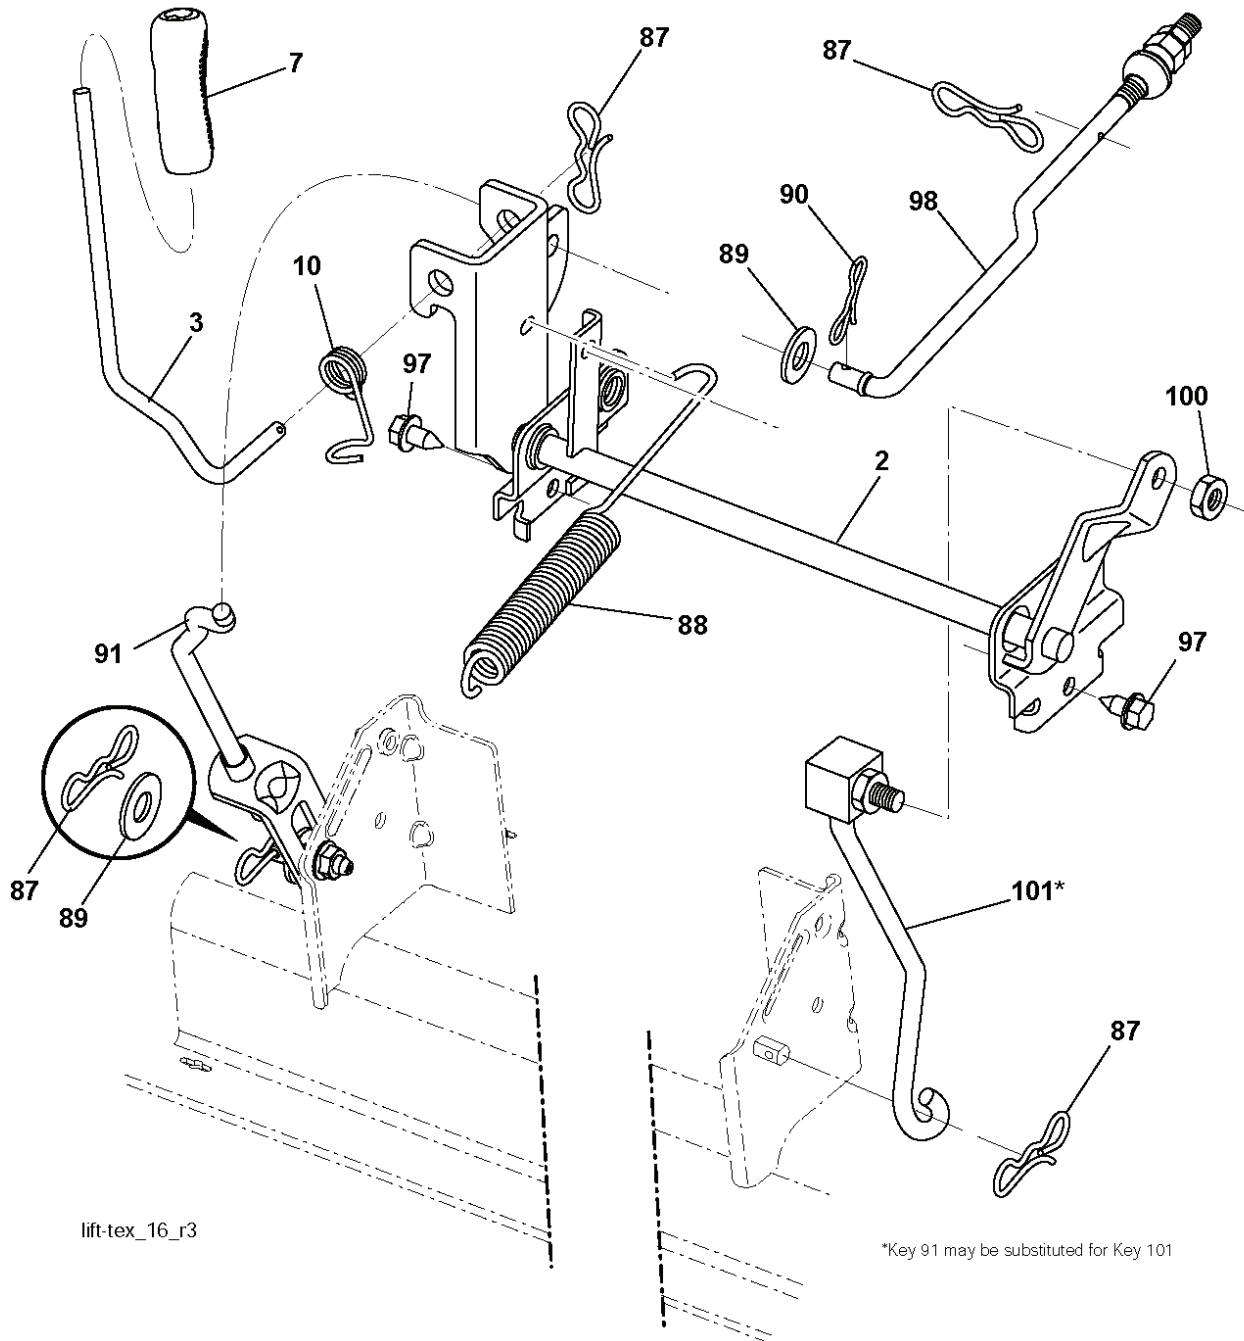

REF.	PART NO.	DESCRIPTION	REMARK	QTY.	KIT
1	000000000	W/O DESCRIPTION	Engine Briggs Model No. 219807	1	
2	532179758	MUFFLER		1	
9	532194319	BELT GUIDE		1	
12	532140186	PULLEY		1	
15	532407545	FUEL TANK		1	
18	532197725	PLUG		1	
20	532183897	CONTROL		1	
21	532416358	SCREW		1	
28	532137040	HOSE		1	
29	532137180	SPARK ARRESTER KIT		1	
37	532123487	HOSE CLAMP		1	
42	810040700	WASHER		1	
45	873510400	NUT		1	
69	532165291	GASKET		1	
79	532192334	SCREW		1	
81	532148456	TUBE		1	
82	532181654	PLUG		1	
84	817060620	SCREW		1	
85	532173937	BOLT		1	
90	817000616	SCREW		1	
96	819091416	WASHER		1	
97	817670412	SCREW		1	
102	817000512	SCREW		1	
107	532137729	SCREW		1	
108	532423041	COVER		1	
115	532423062	NUT		1	
121	532420894	SHIELD		1	

lift-tex_16_r3

*Key 91 may be substituted for Key 101