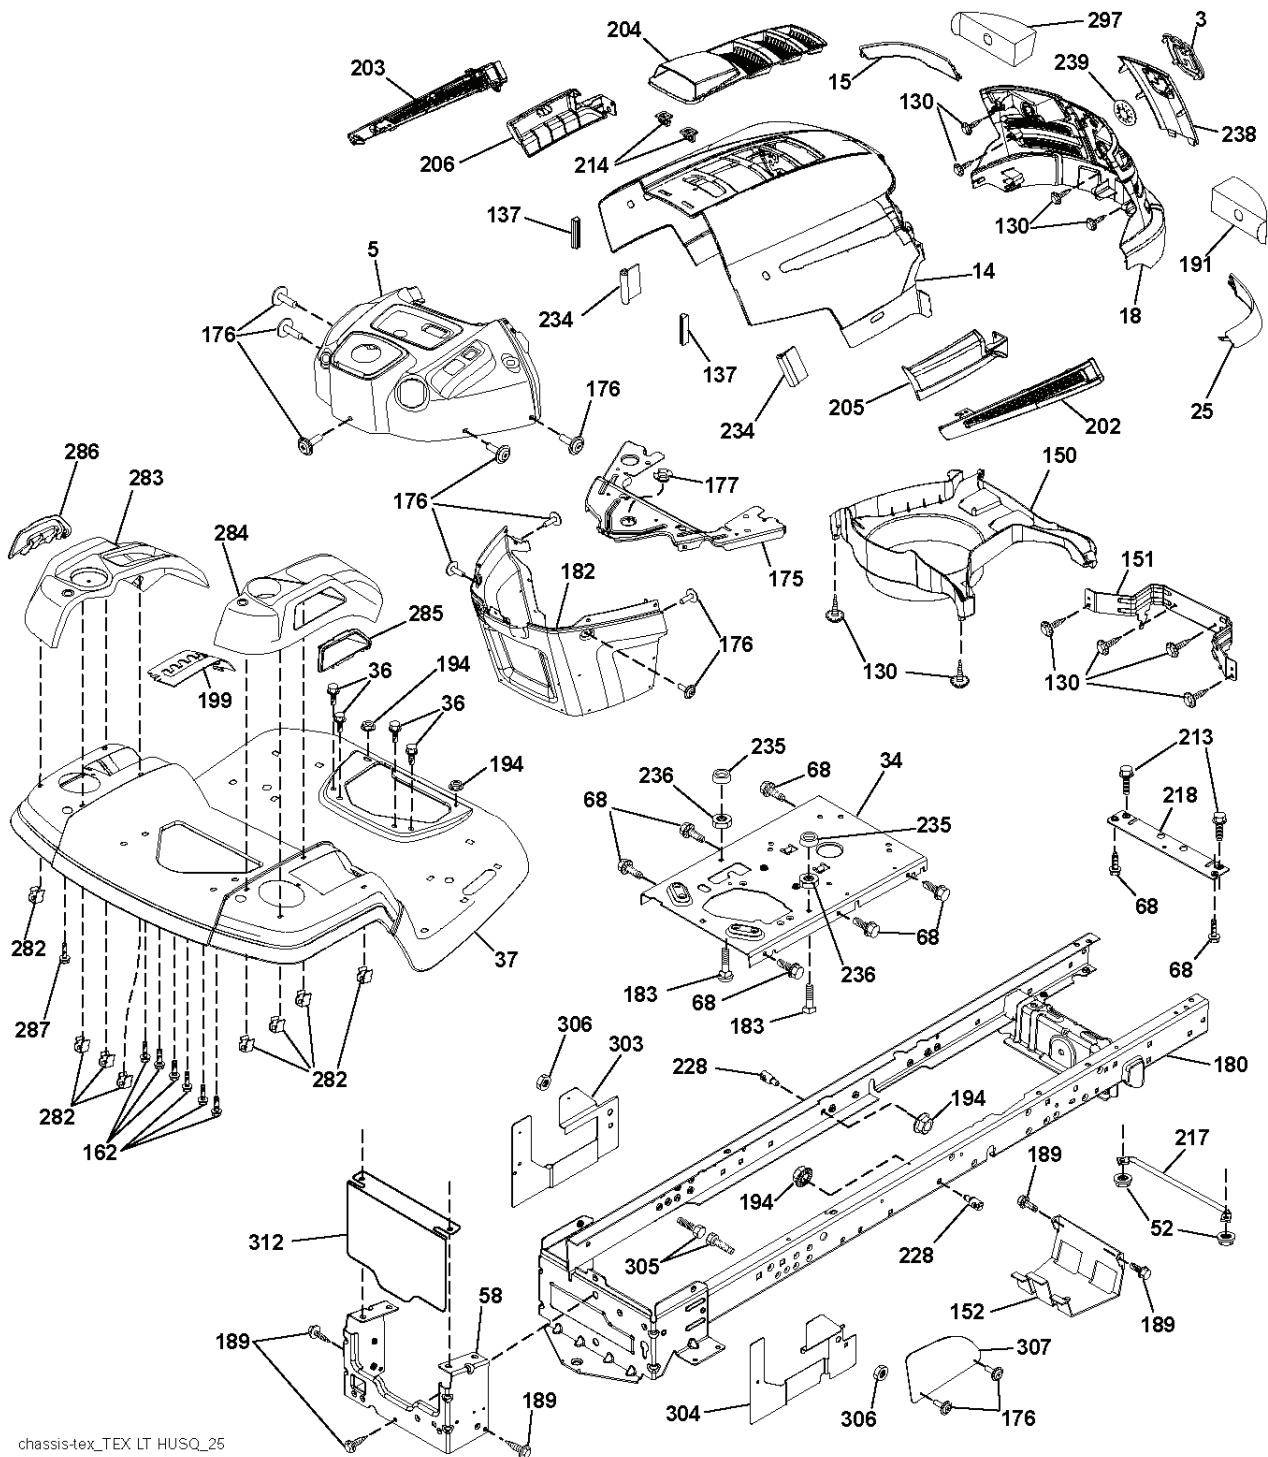

REF.	PART NO.	DESCRIPTION	REMARK	QTY.	KIT
1	532196841	DECAL		1	
2	532422012	DECAL		1	
3	532400389	LABEL		1	
4	532425167	DECAL		1	
5	532180432	DECAL		1	
6	532424372	DECAL		1	
7	532159736	DECAL		1	
8	532417927	DECAL		1	
9	532145005	DECAL		1	
10	532178302	DECAL		1	
11	532425112	DECAL		1	
12	532421543	DECAL		1	
13	532159737	DECAL		1	
14	532140837	DECAL		1	
--	532166960	DECAL		1	
--	532410805	PAD		1	
--	532410806	PAD, FOOTREST, RH		1	
--	532162598	DECAL		1	
--				1	

IGNITION SWITCH

POSITION	CIRCUIT	"MAKE"
OFF	M+G+A1	
RUN/OVERRIDE	B+A1	
RUN	B+A1	L+A2
START	B + S + A1	

WIRING INSULATED CLIPS
 NOTE: IF WIRING INSULATED CLIPS WERE REMOVED FOR SERVICING OF UNIT, THEY SHOULD BE RE-INSTALLED TO PROPERLY SECURE YOUR WIRING.

seat-tex_6-tex LT

REF.	PART NO.	DESCRIPTION	REMARK	QTY.	KIT
1	532197518	SEAT		1	
2	532180166	BRACKET		1	
3	532140675	STRAP		1	
6	873800600	NUT		1	
7	532124181	SPRING		1	
8	532171877	BOLT		1	
10	532196977	PLATE		1	
21	532171852	BOLT		1	
37	873800500	LOCK NUT		1	
40	532197661	HANDLE		1	
41	532198200	SPRING		1	
43	874760612	BOLT		1	
44	819133812	WASHER		1	