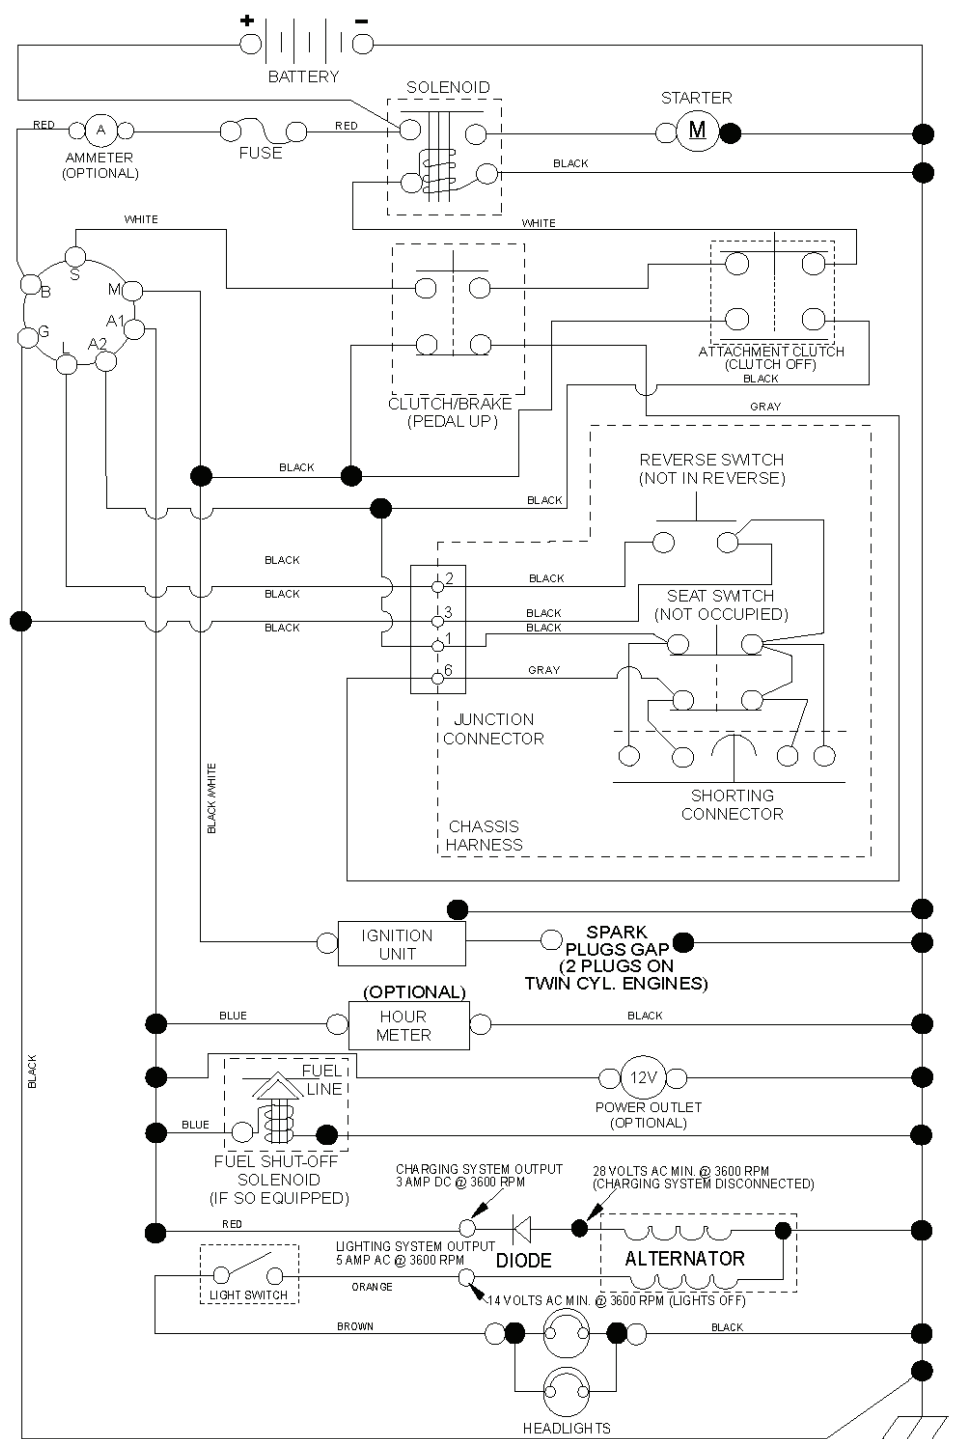

REF.	PART NO.	DESCRIPTION	REMARK	QTY.	KIT
1	532059192	CAP VALVE		1	
2	532065139	NIPPLE		1	
3	532425261	RIM		1	
4	532421652	TUBE		1	
5	532123410	TIRE		1	
6	532124957	FITTING		1	
7	532124959	BEARING		1	
8	532175039	HUB CAP		1	
9	532106230	TIRE		1	
10	532124926	HOSE		1	
11	532425262	RIM		1	
--	532144334	SEALING FOAM		1	

REF.	PART NO.	DESCRIPTION	REMARK	QTY.	KIT
1	532196841	DECAL		1	
2	532422012	DECAL		1	
3	532400389	LABEL		1	
4	532425167	DECAL		1	
5	532180432	DECAL		1	
6	532424372	DECAL		1	
7	532159736	DECAL		1	
8	532417927	DECAL		1	
9	532145005	DECAL		1	
10	532178302	DECAL		1	
11	532425112	DECAL		1	
12	532421543	DECAL		1	
13	532159737	DECAL		1	
14	532140837	DECAL		1	
--	532166960	DECAL		1	
--	532410805	PAD		1	
--	532410806	PAD, FOOTREST, RH		1	
--	532162598	DECAL		1	
--				1	

engine-bs-1cyl-tex_4

Guard_assembly_30

REF.	PART NO.	DESCRIPTION	REMARK	QTY.	KIT
1	000000000	W/O DESCRIPTION	Engine Briggs Model No. 219807	1	
2	532179758	MUFFLER		1	
9	532194319	BELT GUIDE		1	
12	532140186	PULLEY		1	
15	532407545	FUEL TANK		1	
18	532197725	PLUG		1	
20	532183897	CONTROL		1	
21	532416358	SCREW		1	
28	532137040	HOSE		1	
29	532137180	SPARK ARRESTER KIT		1	
37	532123487	HOSE CLAMP		1	
42	810040700	WASHER		1	
45	873510400	NUT		1	
69	532165291	GASKET		1	
79	532192334	SCREW		1	
81	532148456	TUBE		1	
82	532181654	PLUG		1	
84	817060620	SCREW		1	
85	532173937	BOLT		1	
90	817000616	SCREW		1	
96	819091416	WASHER		1	
97	817670412	SCREW		1	
102	817000512	SCREW		1	
107	532137729	SCREW		1	
108	532423041	COVER		1	
115	532423062	NUT		1	
121	532420894	SHIELD		1	

lift-tex_16_r3

*Key 91 may be substituted for Key 101

REF.	PART NO.	DESCRIPTION	REMARK	QTY.	KIT
2	532195223	SHAFT		1	
3	532195231	LEVER		1	
7	532411555	GRIP		1	
10	532196314	SPRING		1	
87	532194209	SPRING		1	
88	532410710	SPRING		1	
89	819191912	WASHER		1	
90	532194208	PIN		1	
91	532195181	LINK		1	
97	817000612	SCREW		1	
98	532195264	LINK		1	
100	873930600	NUT		1	
101	532407003	LINK		1	