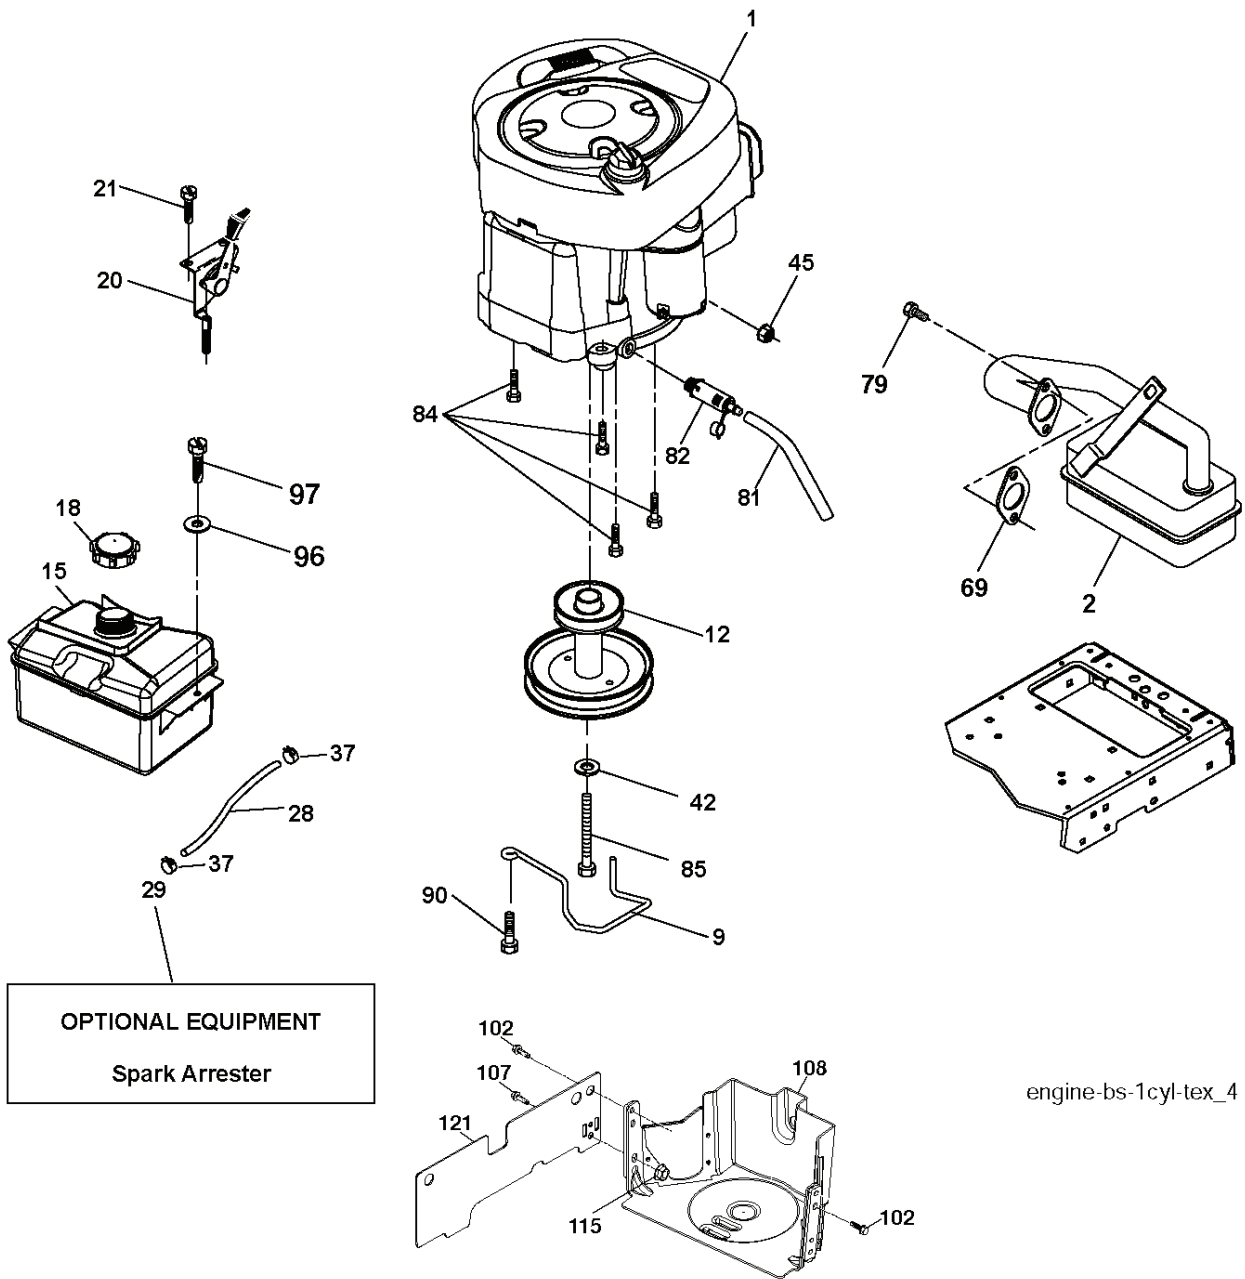

REF.	PART NO.	DESCRIPTION	REMARK	QTY.	KIT
1	532196841	DECAL		1	
2	532422012	DECAL		1	
3	532400389	LABEL		1	
4	532425167	DECAL		1	
5	532180432	DECAL		1	
6	532424372	DECAL		1	
7	532159736	DECAL		1	
8	532417927	DECAL		1	
9	532145005	DECAL		1	
10	532178302	DECAL		1	
11	532425112	DECAL		1	
12	532421543	DECAL		1	
13	532159737	DECAL		1	
14	532140837	DECAL		1	
--	532166960	DECAL		1	
--	532410805	PAD		1	
--	532410806	PAD, FOOTREST, RH		1	
--	532162598	DECAL		1	
--				1	

engine-bs-1cyl-tex_4

Guard_assembly_30