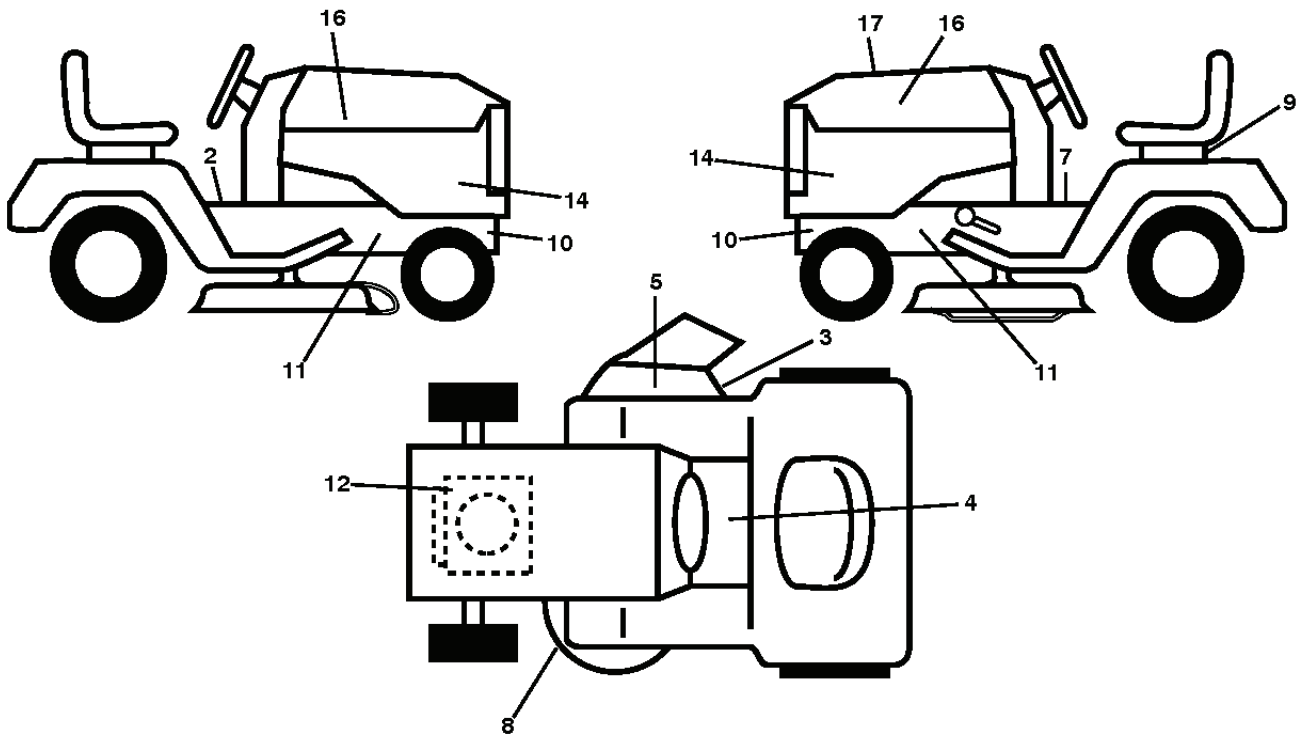

LTH174, 96041033000, 2013-10

SPARE PARTS LIST

REF.	PART NO.	DESCRIPTION	REMARK	QTY.	KIT
2	581578101	DECAL		1	
3	581579201	DECAL		1	
4	581578001	DECAL		1	
5	584904601	DECAL		1	
7	581724001	DECAL		1	
8	581580001	DECAL		1	
9	532145005	DECAL		1	
10	581579601	DECAL		1	
11	581579801	DECAL		1	
12	581579701	DECAL		1	
14	532447468	DECAL		1	
16	581627301	DECAL		1	
--	581724801	DECAL		1	
--	581724601	DECAL		1	
--	532439681	PLATE		1	
--	532439682	PAD		1	

REF.	PART NO.	DESCRIPTION	REMARK	QTY.	KIT
1	532059192	CAP VALVE		1	
2	532065139	NIPPLE		1	
3	532138336	RIM	FRONT	1	
4	532059904	HOSE	(Service Item Only)	1	
5	532106222	TIRE	FRONT (15 X 6-6)	1	
6	532124957	FITTING	(Front Wheel Only)	1	
7	532124959	BEARING	(Front Wheel Only)	1	
8	532175039	HUB CAP		1	
9	532122082	TIRE	REAR (20 X 10-8)	1	
10	532124926	HOSE	(Service Item Only)	1	
11	532138337	RIM SPROCKET	REAR	1	
--	532144334	SEALING FOAM		1	