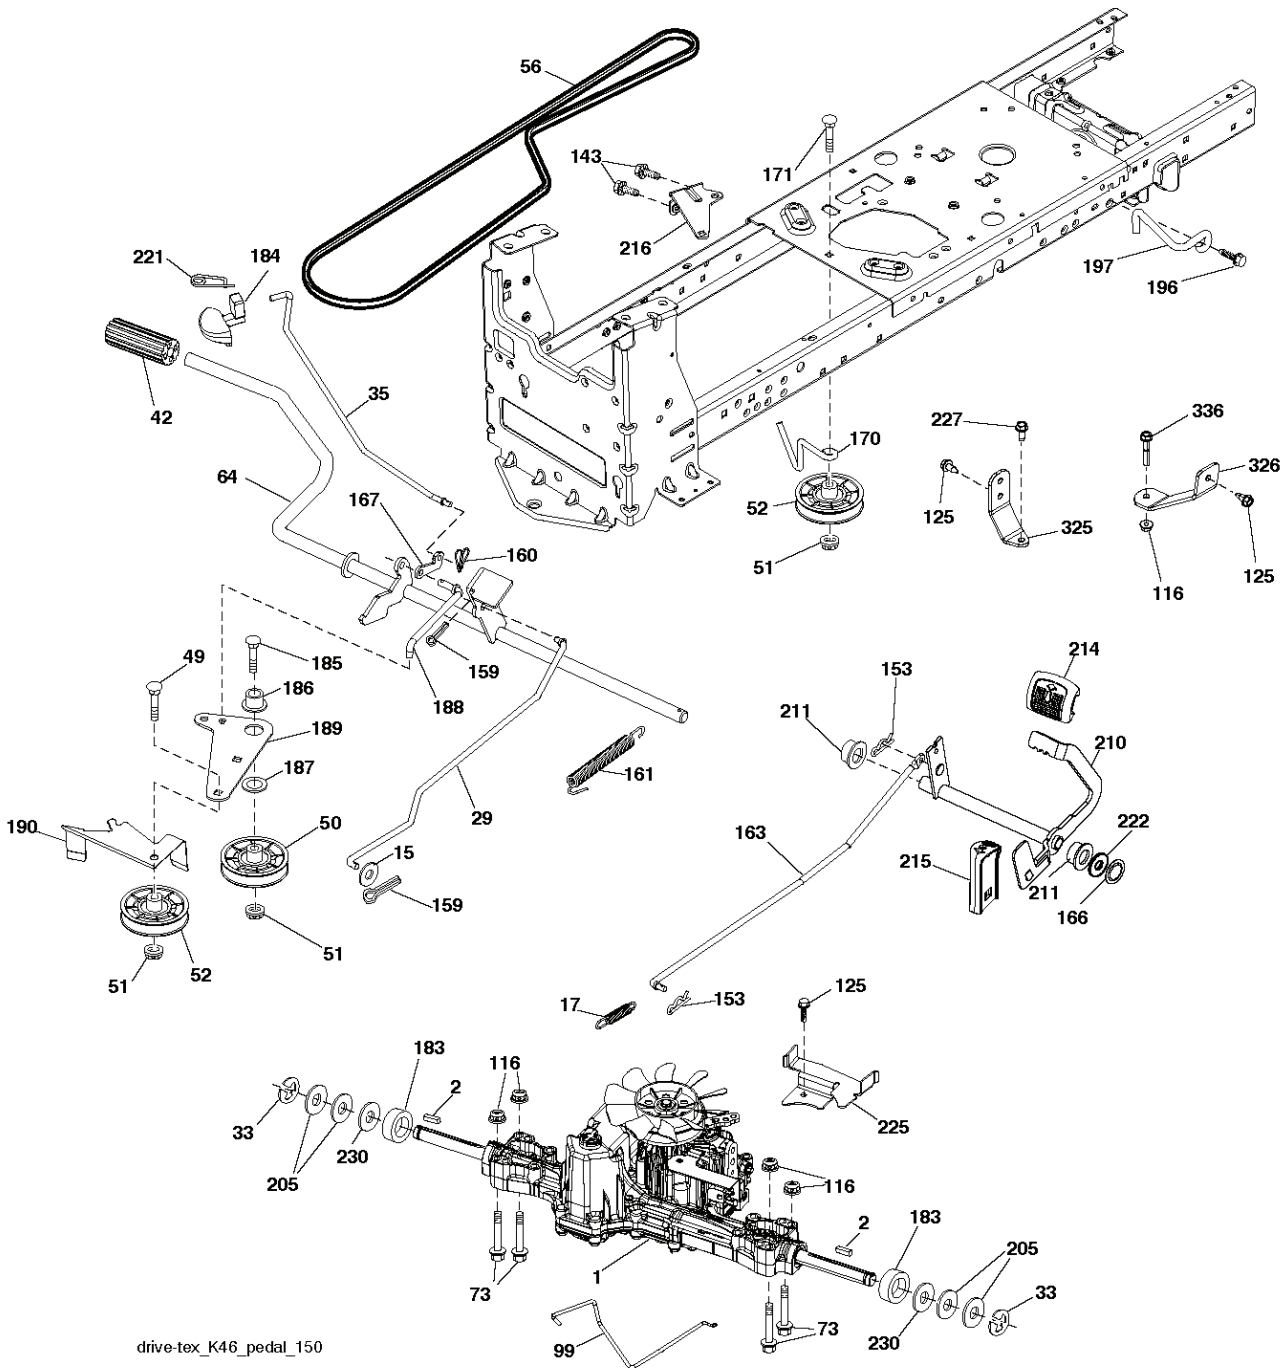

LTH174, 96041033000, 2013-10

SPARE PARTS LIST

REF.	PART NO.	DESCRIPTION	REMARK	QTY.	KIT
2	581578101	DECAL		1	
3	581579201	DECAL		1	
4	581578001	DECAL		1	
5	584904601	DECAL		1	
7	581724001	DECAL		1	
8	581580001	DECAL		1	
9	532145005	DECAL		1	
10	581579601	DECAL		1	
11	581579801	DECAL		1	
12	581579701	DECAL		1	
14	532447468	DECAL		1	
16	581627301	DECAL		1	
--	581724801	DECAL		1	
--	581724601	DECAL		1	
--	532439681	PLATE		1	
--	532439682	PAD		1	

REF.	PART NO.	DESCRIPTION	REMARK	QTY.	KIT
1	532059192	CAP VALVE		1	
2	532065139	NIPPLE		1	
3	532138336	RIM	FRONT	1	
4	532059904	HOSE	(Service Item Only)	1	
5	532106222	TIRE	FRONT (15 X 6-6)	1	
6	532124957	FITTING	(Front Wheel Only)	1	
7	532124959	BEARING	(Front Wheel Only)	1	
8	532175039	HUB CAP		1	
9	532122082	TIRE	REAR (20 X 10-8)	1	
10	532124926	HOSE	(Service Item Only)	1	
11	532138337	RIM SPROCKET	REAR	1	
--	532144334	SEALING FOAM		1	