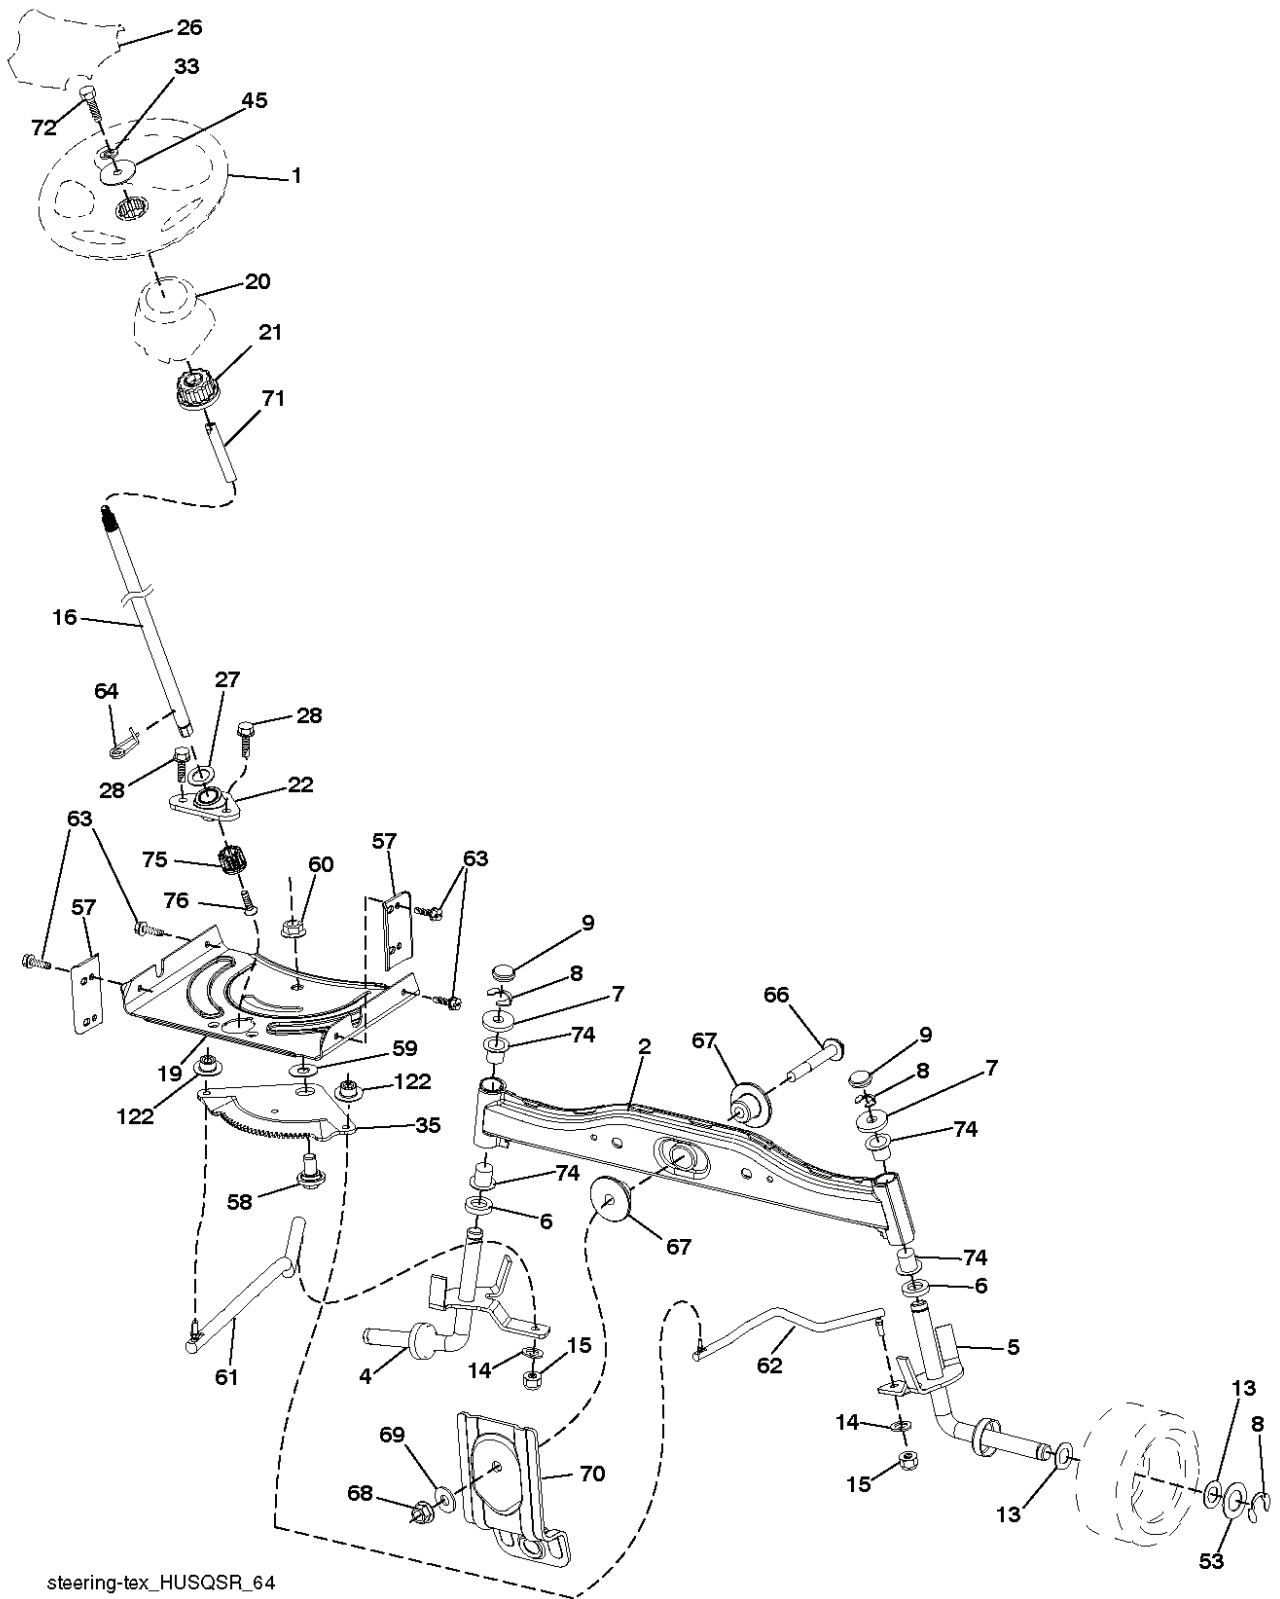

LTH174, 96041033000, 2013-10

SPARE PARTS LIST

REF.	PART NO.	DESCRIPTION	REMARK	QTY.	KIT
2	581578101	DECAL		1	
3	581579201	DECAL		1	
4	581578001	DECAL		1	
5	584904601	DECAL		1	
7	581724001	DECAL		1	
8	581580001	DECAL		1	
9	532145005	DECAL		1	
10	581579601	DECAL		1	
11	581579801	DECAL		1	
12	581579701	DECAL		1	
14	532447468	DECAL		1	
16	581627301	DECAL		1	
--	581724801	DECAL		1	
--	581724601	DECAL		1	
--	532439681	PLATE		1	
--	532439682	PAD		1	

REF.	PART NO.	DESCRIPTION	REMARK	QTY.	KIT
1	532059192	CAP VALVE		1	
2	532065139	NIPPLE		1	
3	532138336	RIM	FRONT	1	
4	532059904	HOSE	(Service Item Only)	1	
5	532106222	TIRE	FRONT (15 X 6-6)	1	
6	532124957	FITTING	(Front Wheel Only)	1	
7	532124959	BEARING	(Front Wheel Only)	1	
8	532175039	HUB CAP		1	
9	532122082	TIRE	REAR (20 X 10-8)	1	
10	532124926	HOSE	(Service Item Only)	1	
11	532138337	RIM SPROCKET	REAR	1	
--	532144334	SEALING FOAM		1	

PTO SWITCH (MATING SIDE)

IGNITION SWITCH

POSITION	CIRCUIT "MAKE"
OFF	M+G+A1
RUN/OVERRIDE	B+A1
RUN	B+A1 L+A2
START	B+S+A1

CHASSIS HARNESS CONNECTOR (MATING SIDE)

DASH HARNESS CONNECTOR

WIRING INSULATED CLIPS
NOTE: IF WIRING INSULATED CLIPS WERE REMOVED FOR SERVICING OF UNIT, THEY SHOULD BE RE-INSTALLED TO PROPERLY SECURE YOUR WIRING.

● ———●
NON-REMOVABLE CONNECTIONS

○ ———○
REMOVABLE CONNECTIONS

seat-tex_7A-vgt

REF.	PART NO.	DESCRIPTION	REMARK	QTY.	KIT
1	532439819	SEAT		1	
2	532180166	BRACKET		1	
3	532140675	STRAP		1	
6	873800600	NUT		1	
7	532124181	SPRING		1	
8	532171877	BOLT		1	
10	532196977	PLATE		1	
21	532171852	BOLT		1	
37	873800500	LOCK NUT		1	
40	532197661	HANDLE		1	
41	532198200	SPRING		1	
43	874760612	BOLT		1	
44	819133812	WASHER		1	