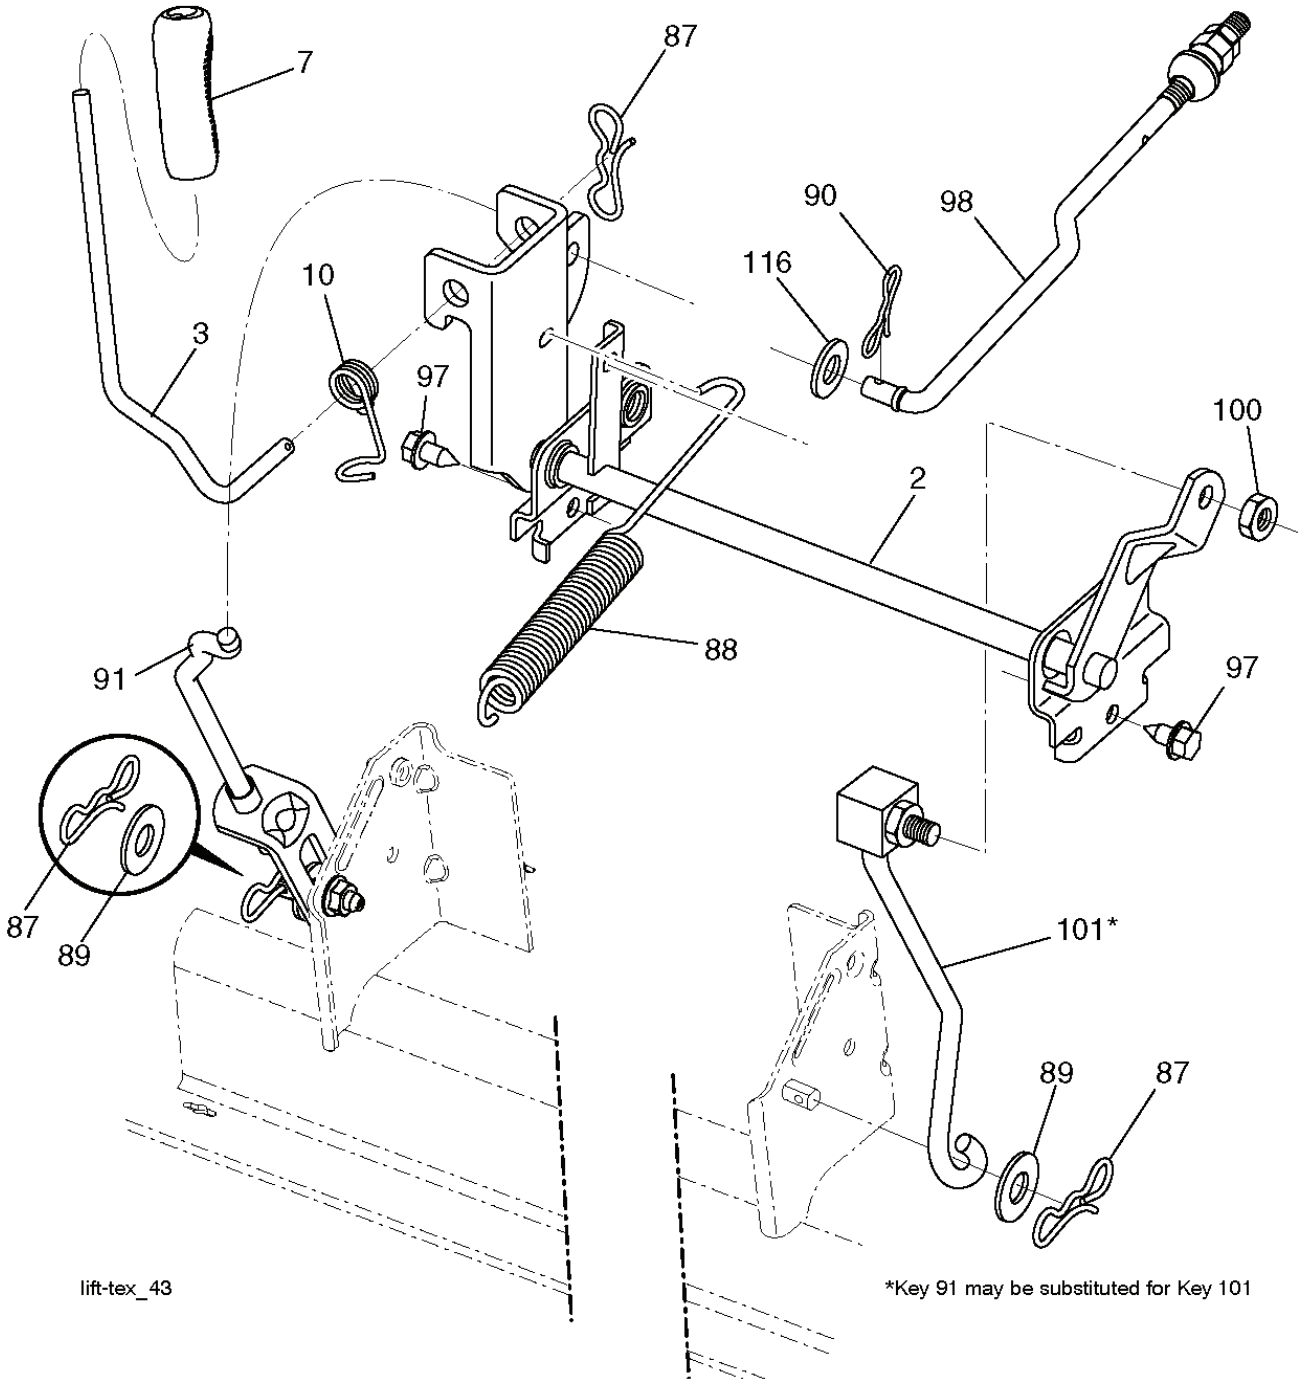

lift-tex_43

REF.	PART NO.	DESCRIPTION	REMARK	QTY.	KIT
2	532422027	SHAFT		1	
3	532195231	LEVER		1	
7	580962301	GRIP		1	
10	532196314	SPRING		1	
87	532194209	SPRING		1	
88	532410710	SPRING		1	
89	819191912	WASHER		1	
90	532194208	PIN		1	
91	532195181	LINK		1	
97	817000612	SCREW		1	
98	532195270	LINK		1	
100	873930600	NUT		1	
101	532407003	LINK		1	
116	819151516	WASHER		1