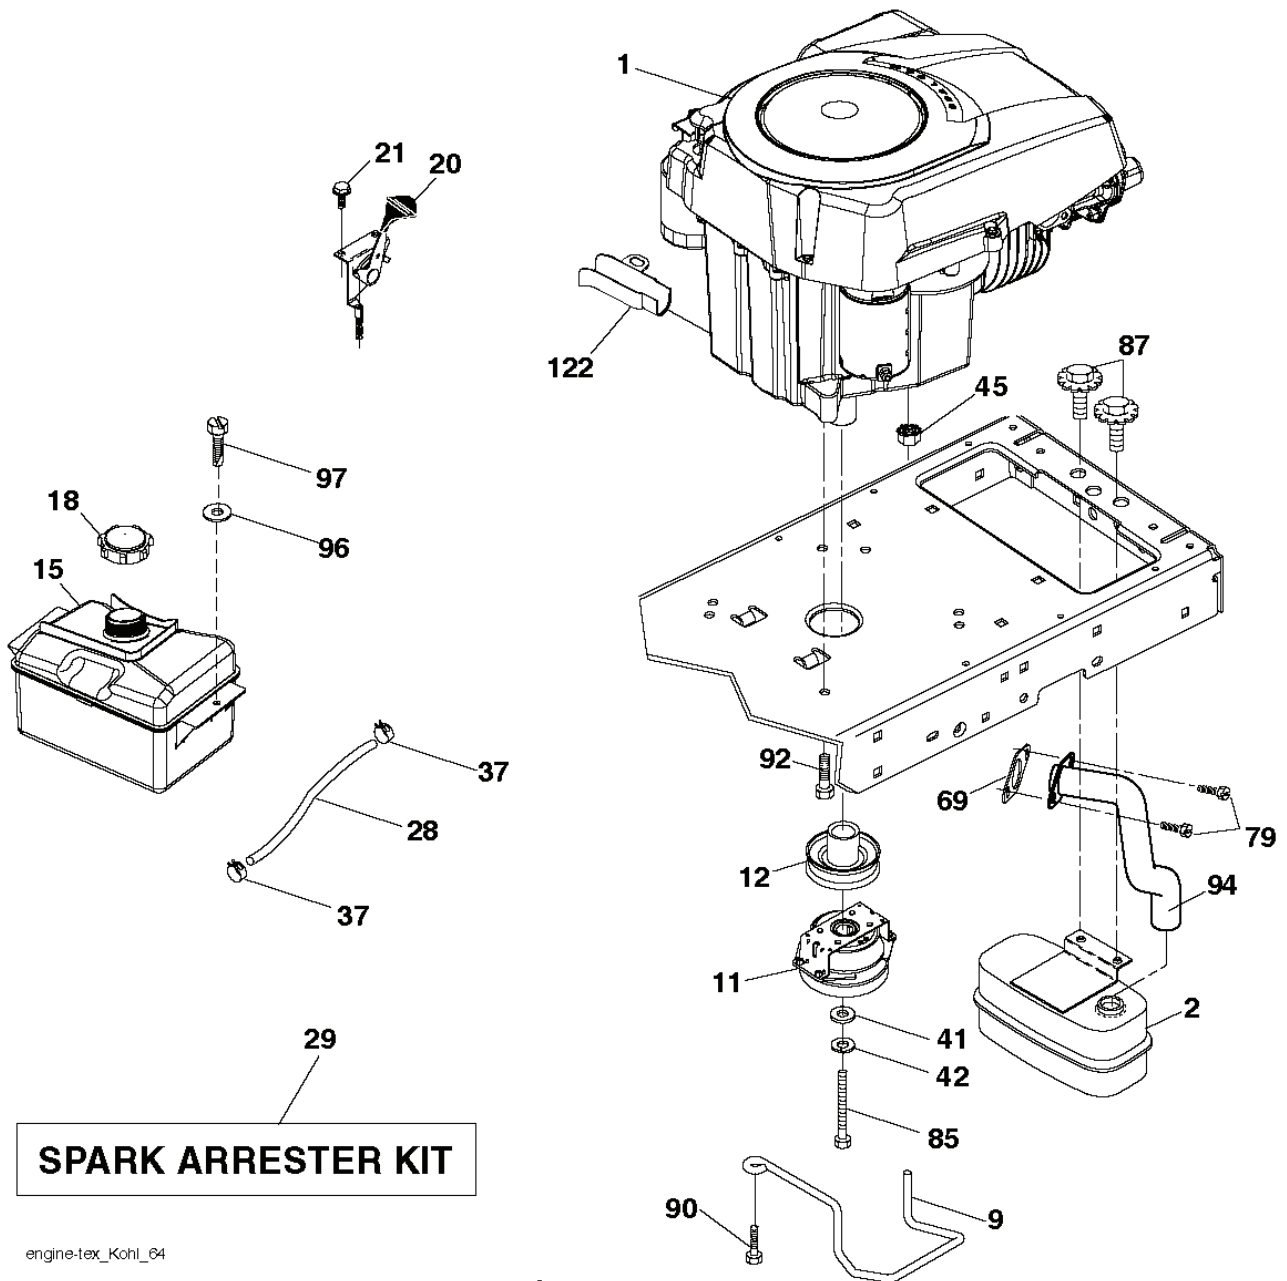

T12S

With 12V Outlet Option

With Charge Indicator Option

With Service Minder Option

REF.	PART NO.	DESCRIPTION	REMARK	QTY.	KIT
1	532163465	BATTERY		1	
2	874760412	BOLT		1	
8	532193228	BOX		1	
16	532176138	MICRO SWITCH		1	
21	532400252	HARNESS		1	
22	532004152	BULB		1	
25	585555401	CABLE		1	
26	532175158	FUSE		1	
27	873510400	NUT		1	
28	532198885	CABLE		1	
29	532401545	SWITCH		1	
30	532193350	IGNITION MODULE		1	
33	532411935	KEY		1	
34	532110712	SWITCH		1	
40	581022701	HARNESS		1	
41	817720408	SCREW		1	
42	532131563	COVER		1	
43	532192507	SOLENOID		1	
46	532401763	DISPLAY		1	
50	532174651	SWITCH		1	
55	817060512	SCREW		1	
71	532441544	HARNESS		1	
79	532175242	HOLDER		1	
90	532435395	TERMINAL COVER		1	
102	532407568	SWITCH		1	
105	532404454	CABLE		1	
142	583857801	HARNESS		1	
143	532448059	HARNESS		1	

SPARK ARRESTER KIT

engine-tex_Kohl_64

Guard Assembly-60

REF.	PART NO.	DESCRIPTION	REMARK	QTY.	KIT
1	000000000	W/O DESCRIPTION	ENGINE KOHLER MODEL NUMBER SV530-3212 (438331)	1	
2	580532301	MUFFLER		1	
9	584908001	KEEPER		1	
11	587241501	CLUTCH		1	
12	532405097	PULLEY		1	
15	581289901	TANK		1	
18	532430220	FUEL CAP		1	
20	532183897	CONTROL		1	
21	532416358	SCREW		1	
28	532137040	HOSE		1	
29	532137180	SPARK ARRESTER KIT		1	
37	532123487	HOSE CLAMP		1	
41	532126197	WASHER		1	
42	810040700	WASHER		1	
45	873510400	NUT		1	
69	532185909	GASKET		1	
79	532192334	SCREW		1	
85	581332804	BOLT		1	
87	532171877	BOLT		1	
90	817000616	SCREW		1	
92	817120616	SCREW		1	
94	583955301	TUBE		1	
96	819091416	WASHER		1	
97	817670412	SCREW		1	
102	817000512	SCREW		1	
105	532410528	PROTECTION		1	
106	532410529	PROTECTION		1	
108	532421794	ENGINE COVER		1	
115	532423062	NUT		1	
122	532421922	EXTENSION PIPE		1	
136	532137729	SCREW		1	