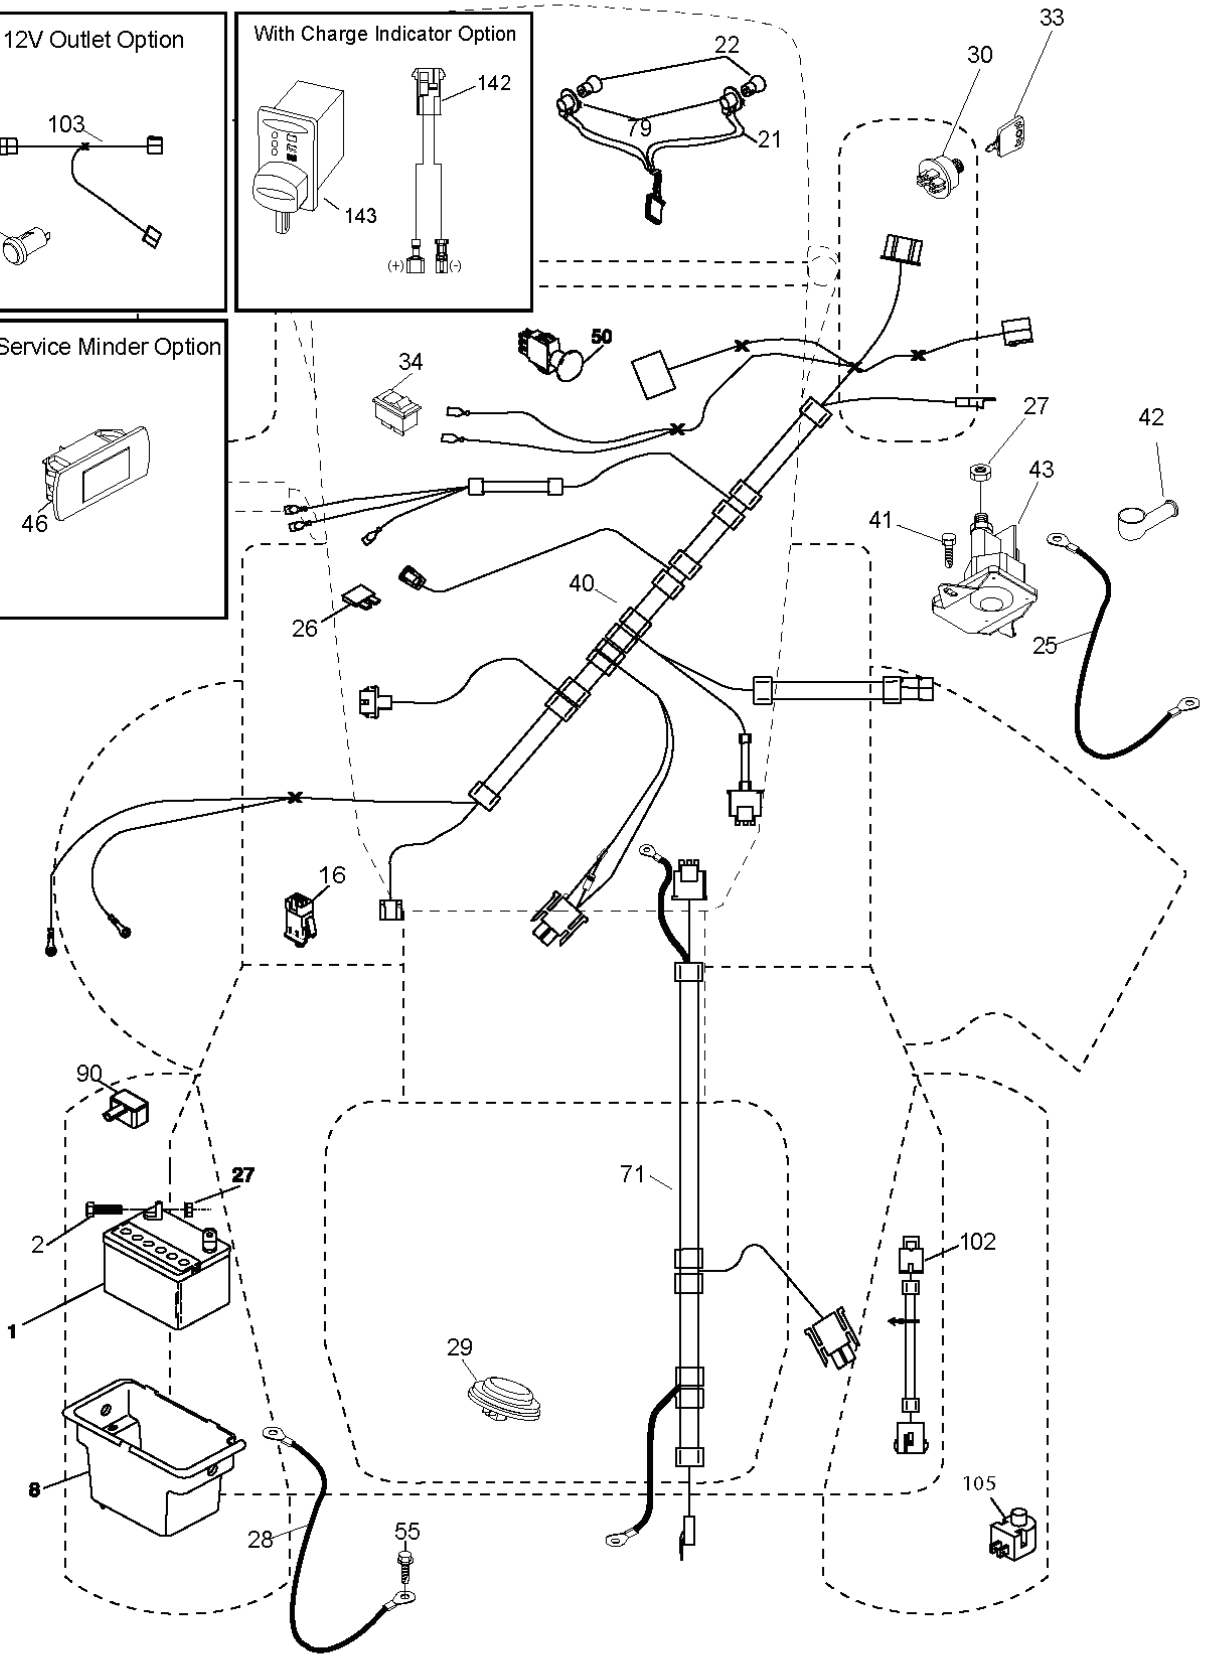

LTH174, 96041033000, 2013-10

SPARE PARTS LIST

REF.	PART NO.	DESCRIPTION	REMARK	QTY.	KIT
2	581578101	DECAL		1	
3	581579201	DECAL		1	
4	581578001	DECAL		1	
5	584904601	DECAL		1	
7	581724001	DECAL		1	
8	581580001	DECAL		1	
9	532145005	DECAL		1	
10	581579601	DECAL		1	
11	581579801	DECAL		1	
12	581579701	DECAL		1	
14	532447468	DECAL		1	
16	581627301	DECAL		1	
--	581724801	DECAL		1	
--	581724601	DECAL		1	
--	532439681	PLATE		1	
--	532439682	PAD		1	

REF.	PART NO.	DESCRIPTION	REMARK	QTY.	KIT
1	532059192	CAP VALVE		1	
2	532065139	NIPPLE		1	
3	532138336	RIM	FRONT	1	
4	532059904	HOSE	(Service Item Only)	1	
5	532106222	TIRE	FRONT (15 X 6-6)	1	
6	532124957	FITTING	(Front Wheel Only)	1	
7	532124959	BEARING	(Front Wheel Only)	1	
8	532175039	HUB CAP		1	
9	532122082	TIRE	REAR (20 X 10-8)	1	
10	532124926	HOSE	(Service Item Only)	1	
11	532138337	RIM SPROCKET	REAR	1	
--	532144334	SEALING FOAM		1	

T12S

With 12V Outlet Option

With Charge Indicator Option

With Service Minder Option

REF.	PART NO.	DESCRIPTION	REMARK	QTY.	KIT
1	532163465	BATTERY		1	
2	874760412	BOLT		1	
8	532193228	BOX		1	
16	532176138	MICRO SWITCH		1	
21	532400252	HARNESS		1	
22	532004152	BULB		1	
25	585555401	CABLE		1	
26	532175158	FUSE		1	
27	873510400	NUT		1	
28	532198885	CABLE		1	
29	532401545	SWITCH		1	
30	532193350	IGNITION MODULE		1	
33	532411935	KEY		1	
34	532110712	SWITCH		1	
40	581022701	HARNESS		1	
41	817720408	SCREW		1	
42	532131563	COVER		1	
43	532192507	SOLENOID		1	
46	532401763	DISPLAY		1	
50	532174651	SWITCH		1	
55	817060512	SCREW		1	
71	532441544	HARNESS		1	
79	532175242	HOLDER		1	
90	532435395	TERMINAL COVER		1	
102	532407568	SWITCH		1	
105	532404454	CABLE		1	
142	583857801	HARNESS		1	
143	532448059	HARNESS		1	