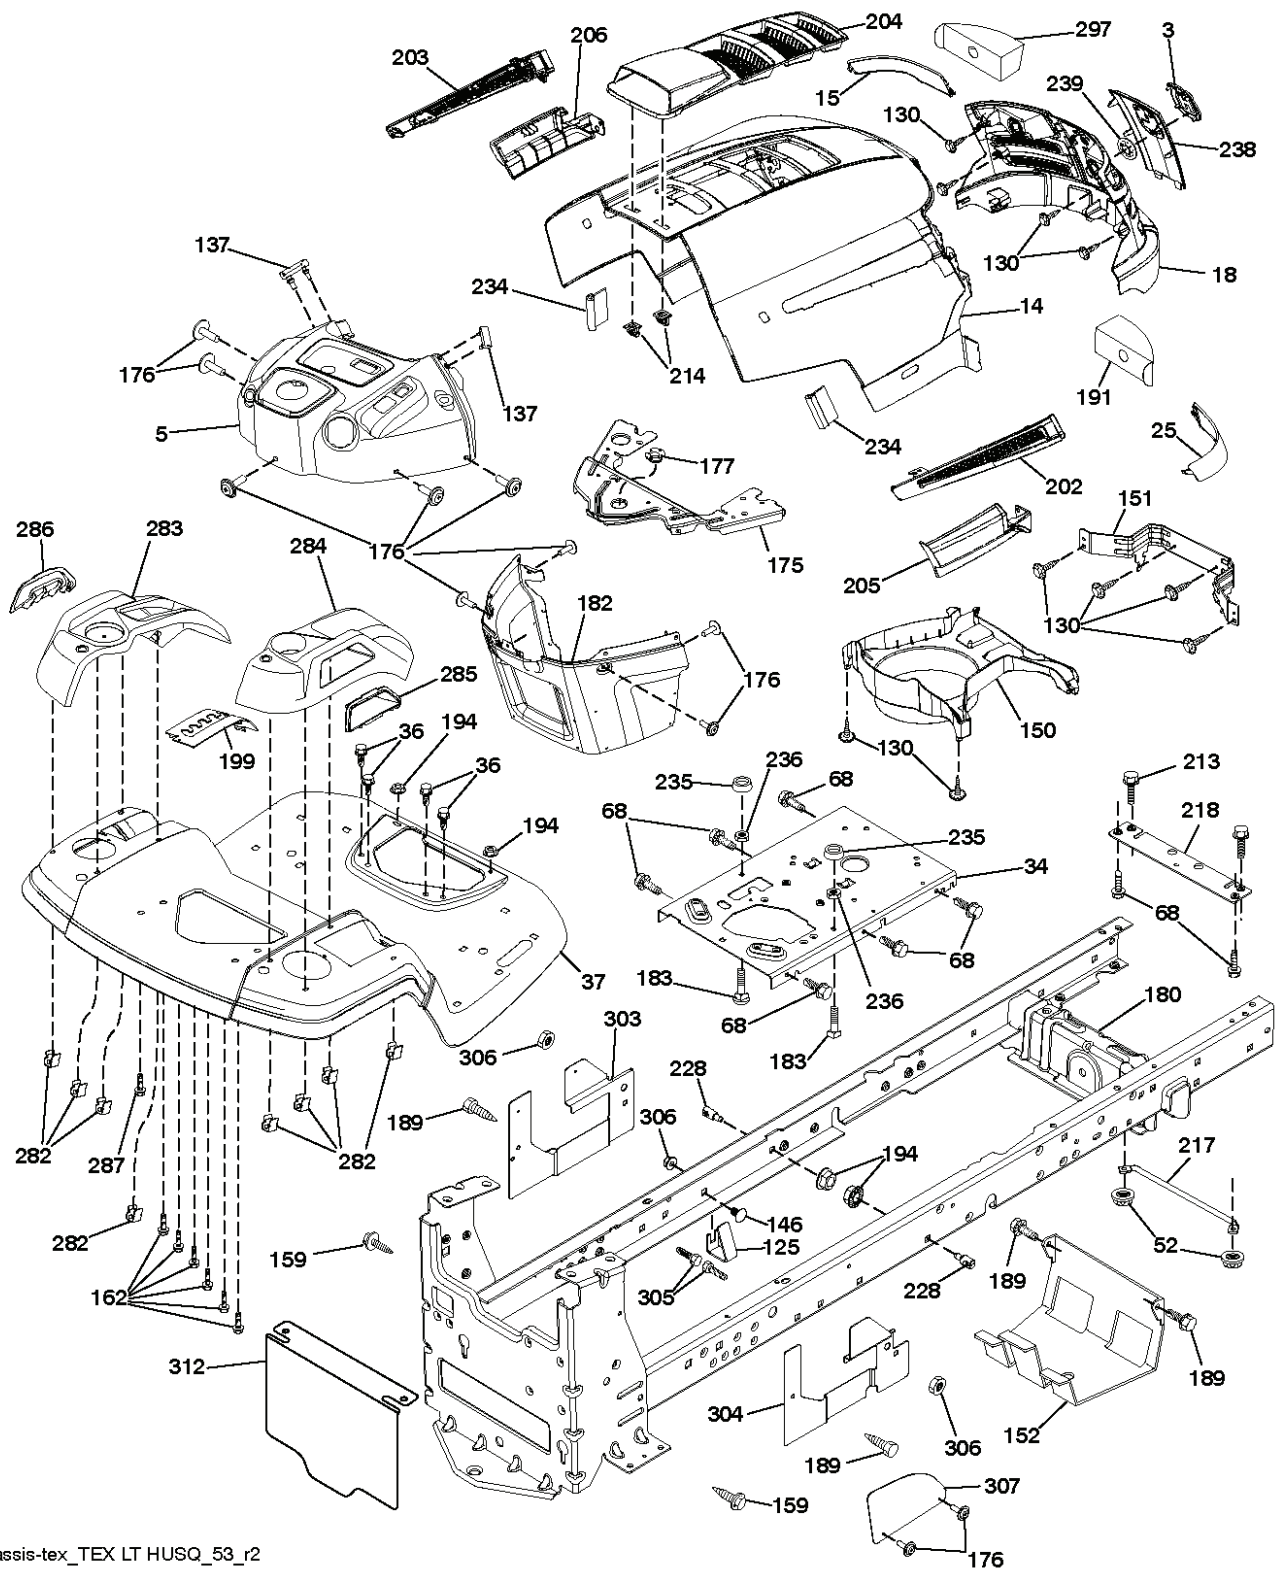

LTH174, 96041033000, 2013-10

SPARE PARTS LIST

REF.	PART NO.	DESCRIPTION	REMARK	QTY.	KIT
2	581578101	DECAL		1	
3	581579201	DECAL		1	
4	581578001	DECAL		1	
5	584904601	DECAL		1	
7	581724001	DECAL		1	
8	581580001	DECAL		1	
9	532145005	DECAL		1	
10	581579601	DECAL		1	
11	581579801	DECAL		1	
12	581579701	DECAL		1	
14	532447468	DECAL		1	
16	581627301	DECAL		1	
--	581724801	DECAL		1	
--	581724601	DECAL		1	
--	532439681	PLATE		1	
--	532439682	PAD		1	

REF.	PART NO.	DESCRIPTION	REMARK	QTY.	KIT
1	532059192	CAP VALVE		1	
2	532065139	NIPPLE		1	
3	532138336	RIM	FRONT	1	
4	532059904	HOSE	(Service Item Only)	1	
5	532106222	TIRE	FRONT (15 X 6-6)	1	
6	532124957	FITTING	(Front Wheel Only)	1	
7	532124959	BEARING	(Front Wheel Only)	1	
8	532175039	HUB CAP		1	
9	532122082	TIRE	REAR (20 X 10-8)	1	
10	532124926	HOSE	(Service Item Only)	1	
11	532138337	RIM SPROCKET	REAR	1	
--	532144334	SEALING FOAM		1	