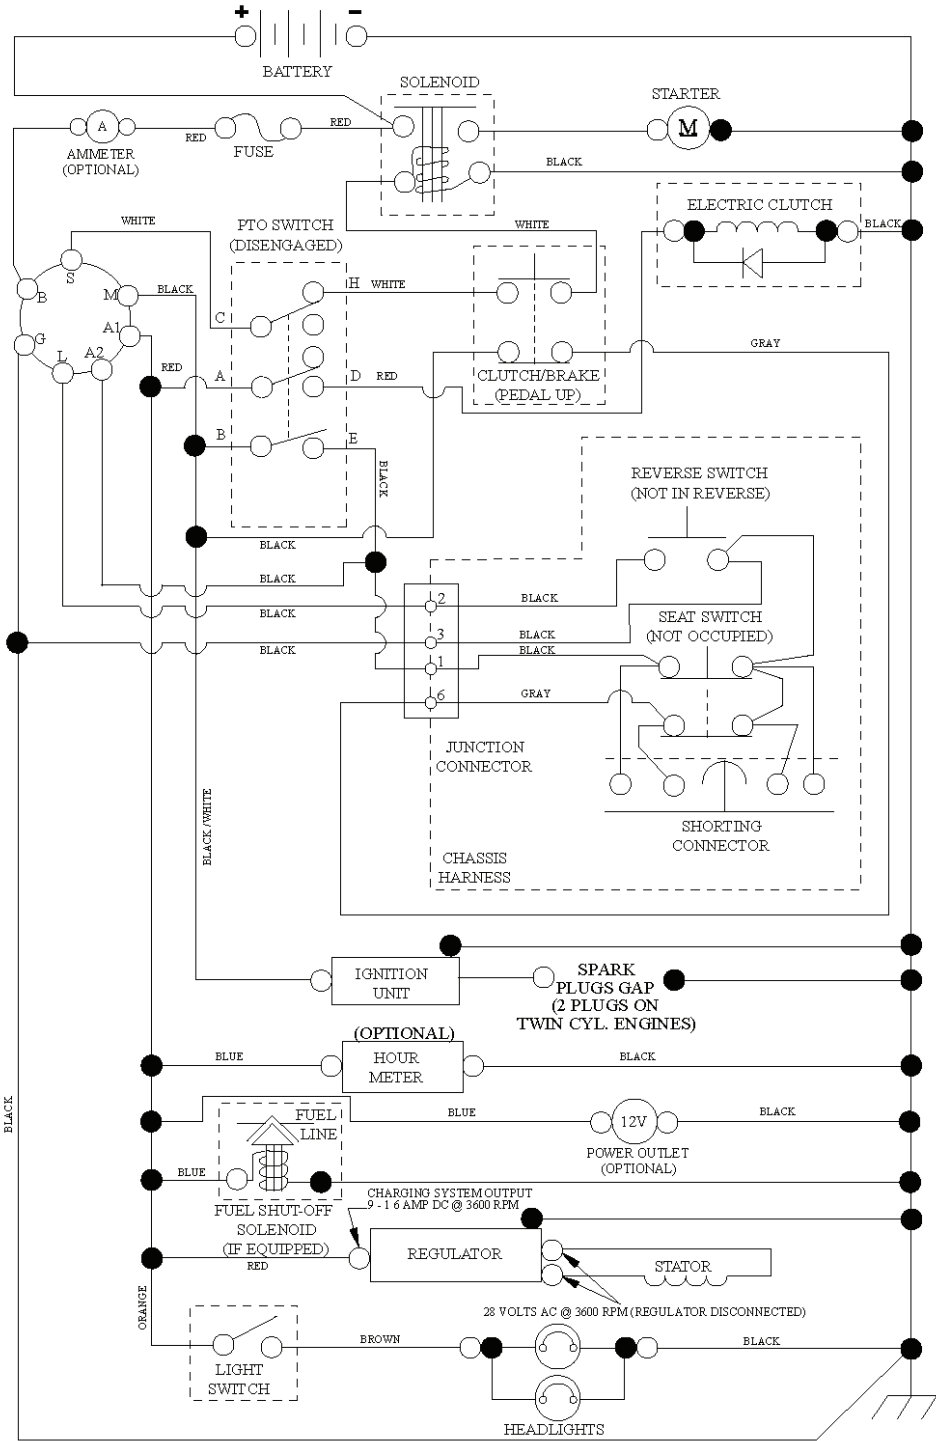

POSITION	CIRCUIT "MAKE"
OFF	M+G+A1
RUN/OVERRIDE	B+A1
RUN	B+A1 L+A2
START	B+S+A1

WIRING INSULATED CLIPS
NOTE: IF WIRING INSULATED CLIPS WERE REMOVED FOR SERVICING OF UNIT, THEY SHOULD BE RE-INSTALLED TO PROPERLY SECURE YOUR WIRING.

● ———●
NON-REMOVABLE CONNECTIONS

○ ———○
REMOVABLE CONNECTIONS