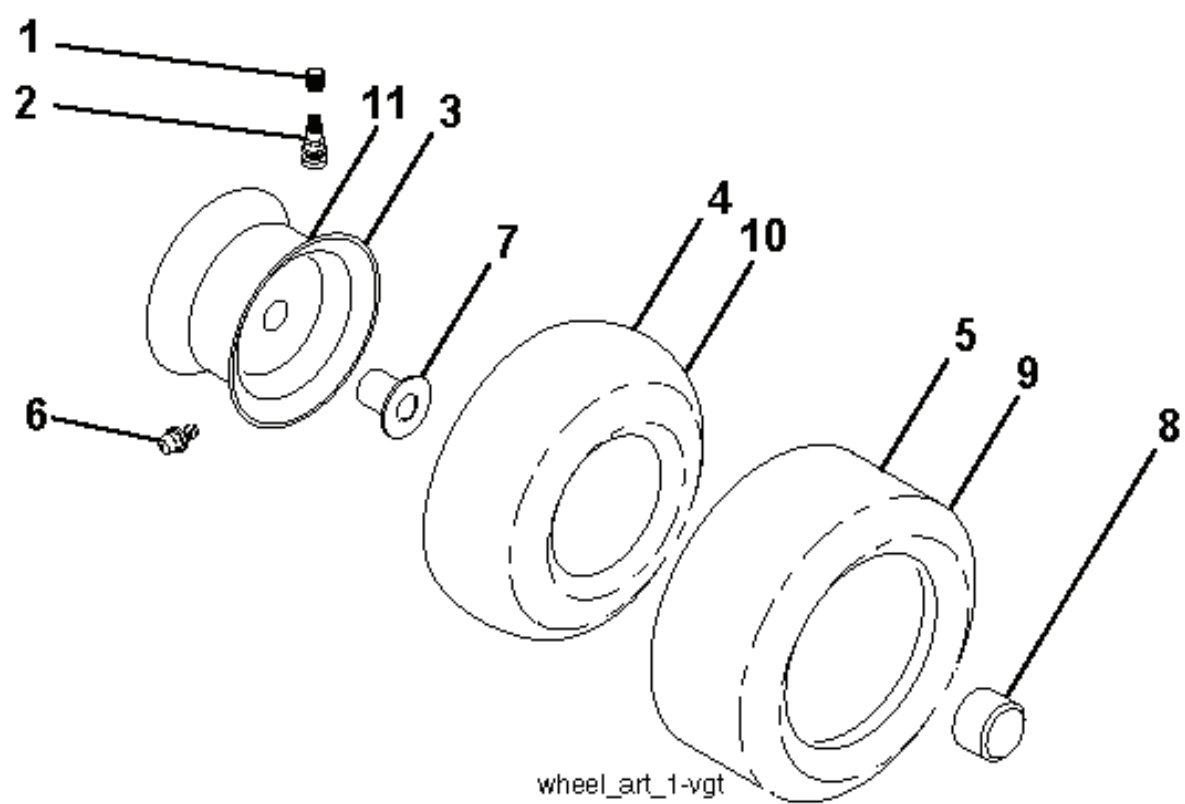

LTH174, 96041033000, 2013-10

SPARE PARTS LIST

REF.	PART NO.	DESCRIPTION	REMARK	QTY.	KIT
2	581578101	DECAL		1	
3	581579201	DECAL		1	
4	581578001	DECAL		1	
5	584904601	DECAL		1	
7	581724001	DECAL		1	
8	581580001	DECAL		1	
9	532145005	DECAL		1	
10	581579601	DECAL		1	
11	581579801	DECAL		1	
12	581579701	DECAL		1	
14	532447468	DECAL		1	
16	581627301	DECAL		1	
--	581724801	DECAL		1	
--	581724601	DECAL		1	
--	532439681	PLATE		1	
--	532439682	PAD		1	

REF.	PART NO.	DESCRIPTION	REMARK	QTY.	KIT
1	532059192	CAP VALVE		1	
2	532065139	NIPPLE		1	
3	532138336	RIM	FRONT	1	
4	532059904	HOSE	(Service Item Only)	1	
5	532106222	TIRE	FRONT (15 X 6-6)	1	
6	532124957	FITTING	(Front Wheel Only)	1	
7	532124959	BEARING	(Front Wheel Only)	1	
8	532175039	HUB CAP		1	
9	532122082	TIRE	REAR (20 X 10-8)	1	
10	532124926	HOSE	(Service Item Only)	1	
11	532138337	RIM SPROCKET	REAR	1	
--	532144334	SEALING FOAM		1	