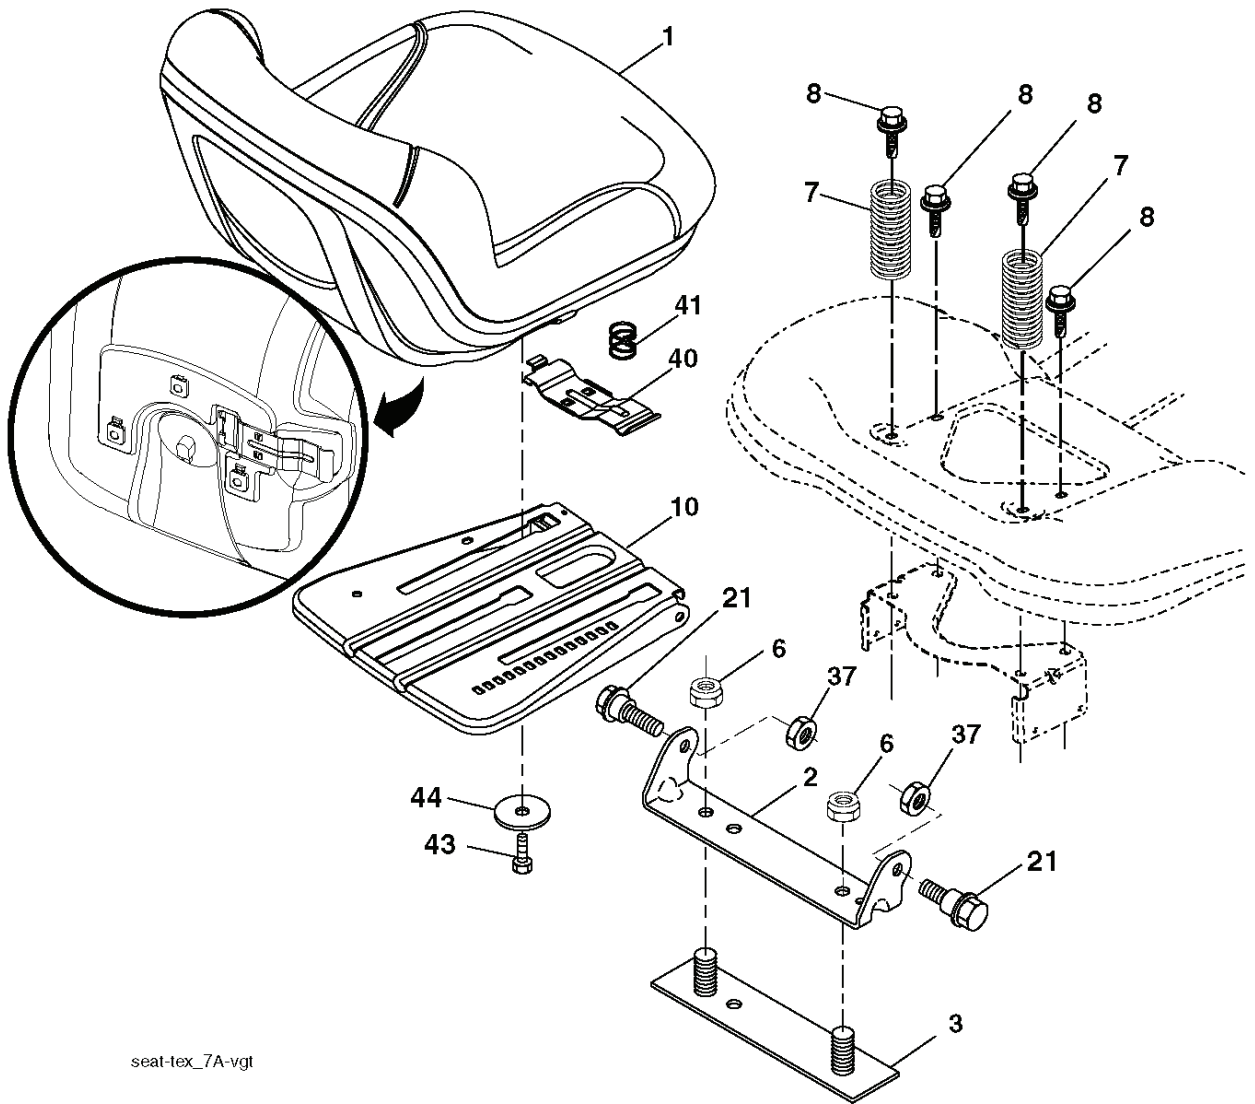

PTO SWITCH (MATING SIDE)

IGNITION SWITCH

POSITION	CIRCUIT "MAKE"
OFF	M+G+A1
RUN/OVERRIDE	B+A1
RUN	B+A1 L+A2
START	B+S+A1

CHASSIS HARNESS CONNECTOR (MATING SIDE)

DASH HARNESS CONNECTOR

WIRING INSULATED CLIPS
NOTE: IF WIRING INSULATED CLIPS WERE REMOVED FOR SERVICING OF UNIT, THEY SHOULD BE RE-INSTALLED TO PROPERLY SECURE YOUR WIRING.

● ———●
NON-REMOVABLE CONNECTIONS

○ ———○
REMOVABLE CONNECTIONS

seat-tex_7A-vgt

REF.	PART NO.	DESCRIPTION	REMARK	QTY.	KIT
1	532439819	SEAT		1	
2	532180166	BRACKET		1	
3	532140675	STRAP		1	
6	873800600	NUT		1	
7	532124181	SPRING		1	
8	532171877	BOLT		1	
10	532196977	PLATE		1	
21	532171852	BOLT		1	
37	873800500	LOCK NUT		1	
40	532197661	HANDLE		1	
41	532198200	SPRING		1	
43	874760612	BOLT		1	
44	819133812	WASHER		1	