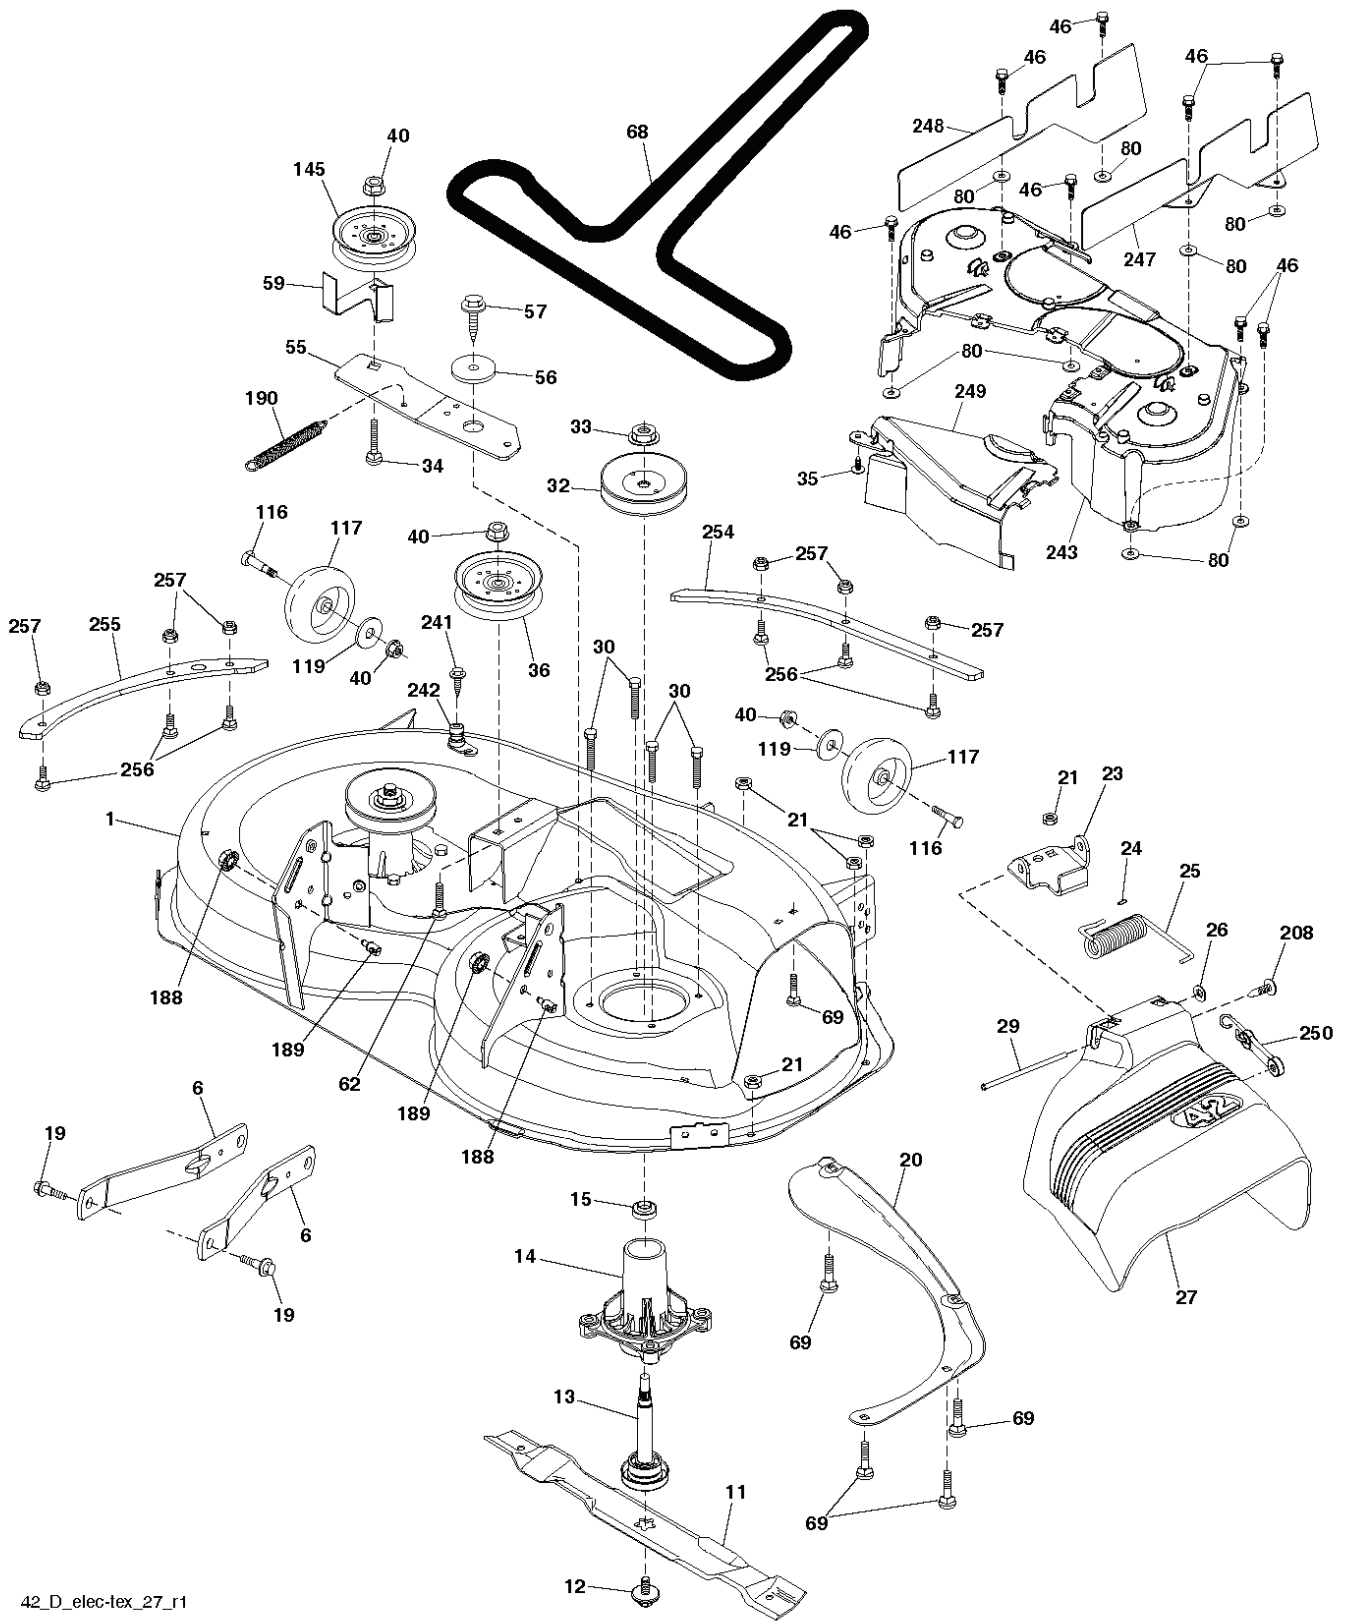

REF.	PART NO.	DESCRIPTION	REMARK	QTY.	KIT
1	584927501	DECK SHELL		1	
6	532195186	ARM		1	
11	532138971	BLADE		1	
12	584309301	SCREW		1	
13	587256501	SHAFT		1	
14	580796101	MANDREL		1	
15	585323901	BEARING		1	
19	532196539	BOLT		1	
20	532159770	RAIL		1	
21	873680500	NUT		1	
23	532192557	HINGE		1	
24	532105304	HUB CAP		1	
25	532197026	TORSION SPRING		1	
26	532110452	NUT		1	
27	532411485	NONAME		1	
29	532131491	SHAFT		1	
30	532173984	SCREW		1	
32	532153535	PULLEY		1	
33	532400234	NUT		1	
34	872110612	BOLT		1	
35	532133835	XMAS TREE FASTNER		1	
36	532197379	PULLEY		1	
40	873900600	NUT		1	
46	532137729	SCREW		1	
55	532437110	ARM		1	
56	532199092	SPACER		1	
57	817000616	SCREW		1	
59	532141043	GUARD		1	
62	872110616	BOLT		1	
68	532144959	BELT		1	
69	872140505	BOLT		1	
80	532423062	NUT		1	
116	532124842	BOLT		1	
117	532188606	WHEEL		1	
119	819121414	WASHER		1	
145	532193197	PULLEY		1	
188	532195161	STUD		1	
189	873900500	NUT		1	
190	532197251	SPRING		1	
208	817670608	SCREW		1	
241	532152927	SCREW		1	
242	532415598	HOSE COUPLING		1	
243	532432394	COVER		1	
247	532430261	SHIELD		1	
248	532430260	SHIELD		1	
249	532406514	COVER		1	
250	532436087	ELASTIC STRAP		1	
254	581967502	REINFORCEMENT PLATE		1	
255	581967602	REINFORCEMENT PLATE		1	
256	539109800	BOLT		1	
257	873900400	NUT		1	
--	587253301	MANDREL		1	
--	583935003	CUTTING DECK		1