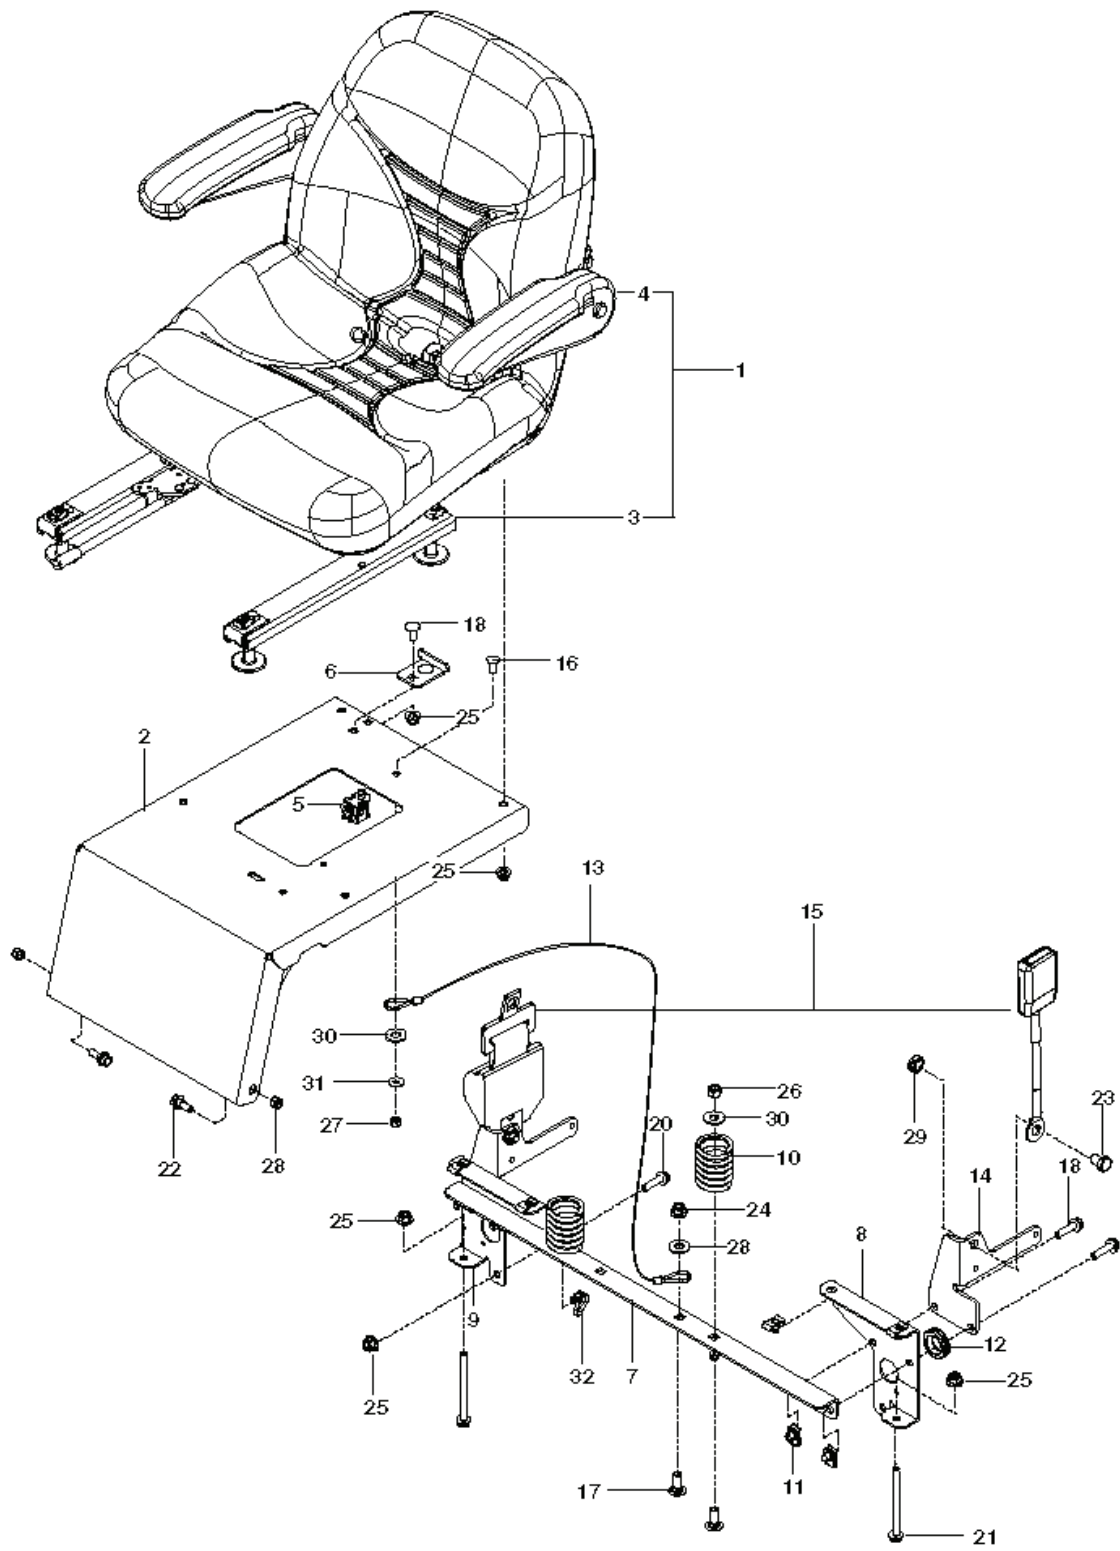

REF.	PART NO.	DESCRIPTION	REMARK	QTY.	KIT
1	539130873	SEAT		1	
2	575608601	MOUNT		1	
3	539112037	TRACK ADJUSTMENT KIT		1	
4	539112036	ARMREST KIT, LT		1	
	539112035	ARMREST KIT, RT		1	
5	532421062	SWITCH		1	
6	539130793	STOP		1	
7	539131656	SUPPORT		1	
8	575224102	SUPPORT		1	
9	575224002	SUPPORT		1	
10	539110300	SPRING		2	
11	539104763	CLIP		8	
12	539105974	GROMMET		1	
13	539103247	WIRE		1	
14	575017402	MOUNT		2	
15	539130359	BELT		1	
16	539990074	SCREW		1	
17	539990645	BOLT		3	
18	539109100	BOLT		2	
19	525544001	BOLT		4	
20	525464701	SCREW		2	
21	539131780	HHFS 5/16-18 X 3/4		2	
22	539130896	BOLT		2	
23	539112034	HCS 7/16-20 X .75 GD 5		2	
24	521996501	NUT		1	
25	539112899	NUT, 5/16-18, NYLOC		10	
26	539976979	NUT		2	
27	539976978	NUT		1	
28	539990717	NUT		2	
29	539990394	NUT		2	
30	539990517	WASHER		4	
31	539990598	WASHER		1	
32	505280001	TIE WRAP		2