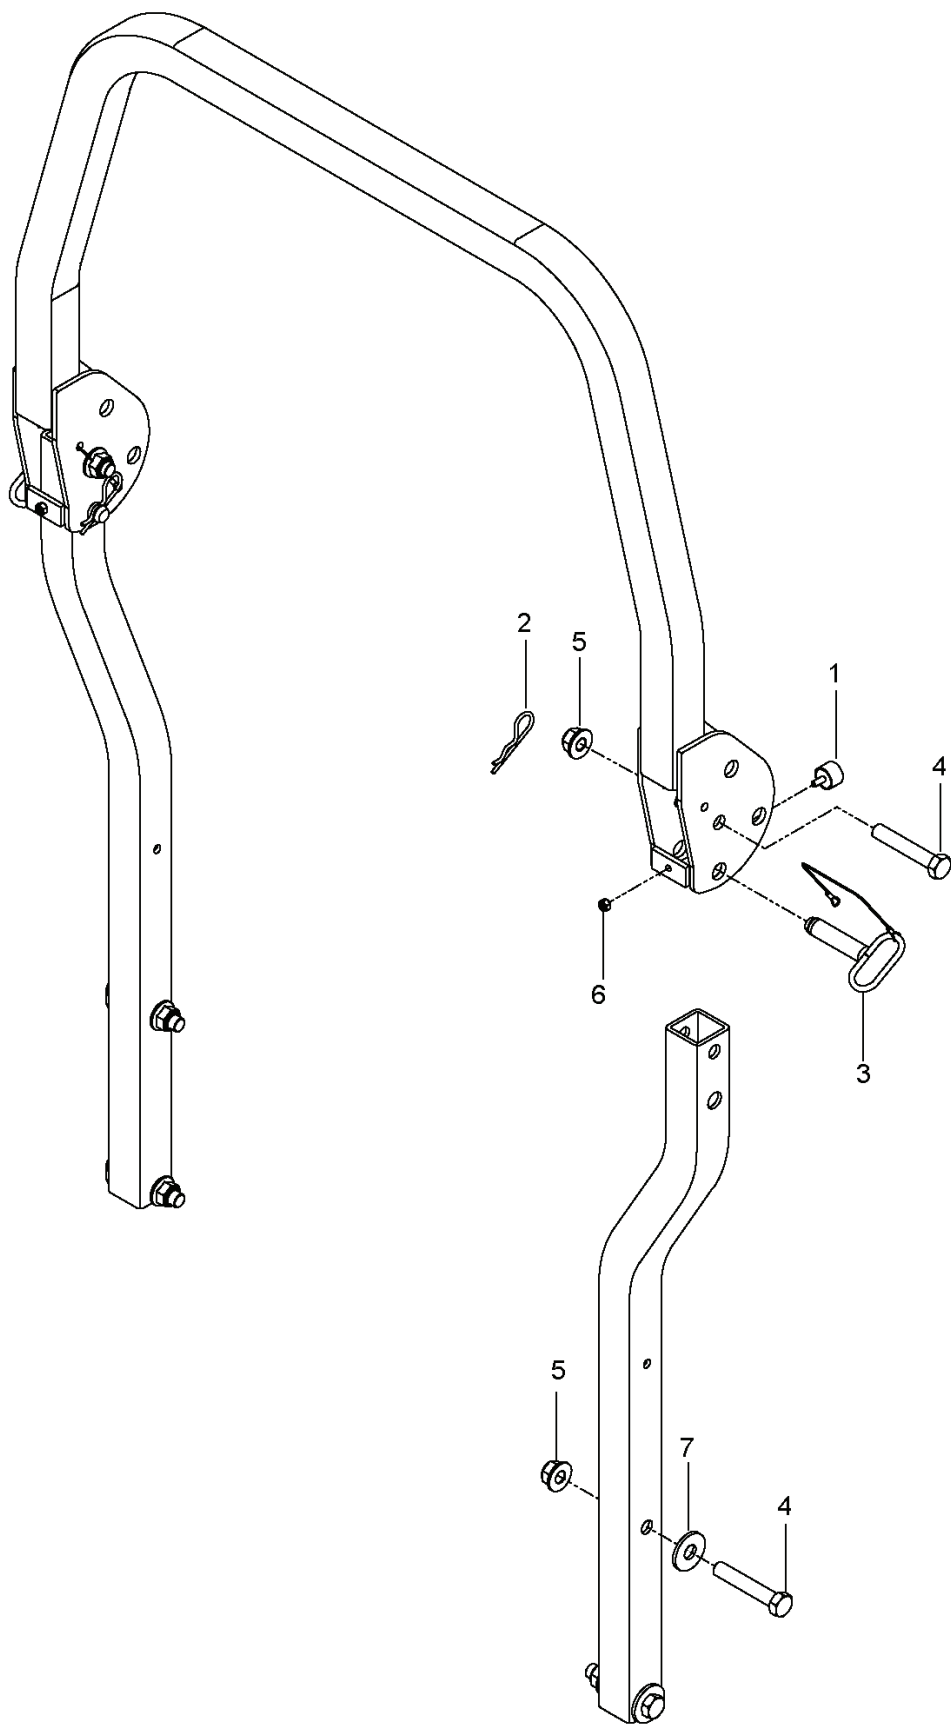

REF.	PART NO.	DESCRIPTION	REMARK	QTY.	KIT
1	522801401	BUMPER		2	
2	539200715	PIN HAIR .148 X 2-15/16 #210		2	
3	574388001	PIN	w/ CABLE	2	
4	580754601	BOLT		6	
5	525829101	NUT		6	
6	539976978	NUT		2	
7	539102653	WASHER		4	
	575274801	KIT	ROPS, SEAT BELT, MOUNT, HARDWARE	1