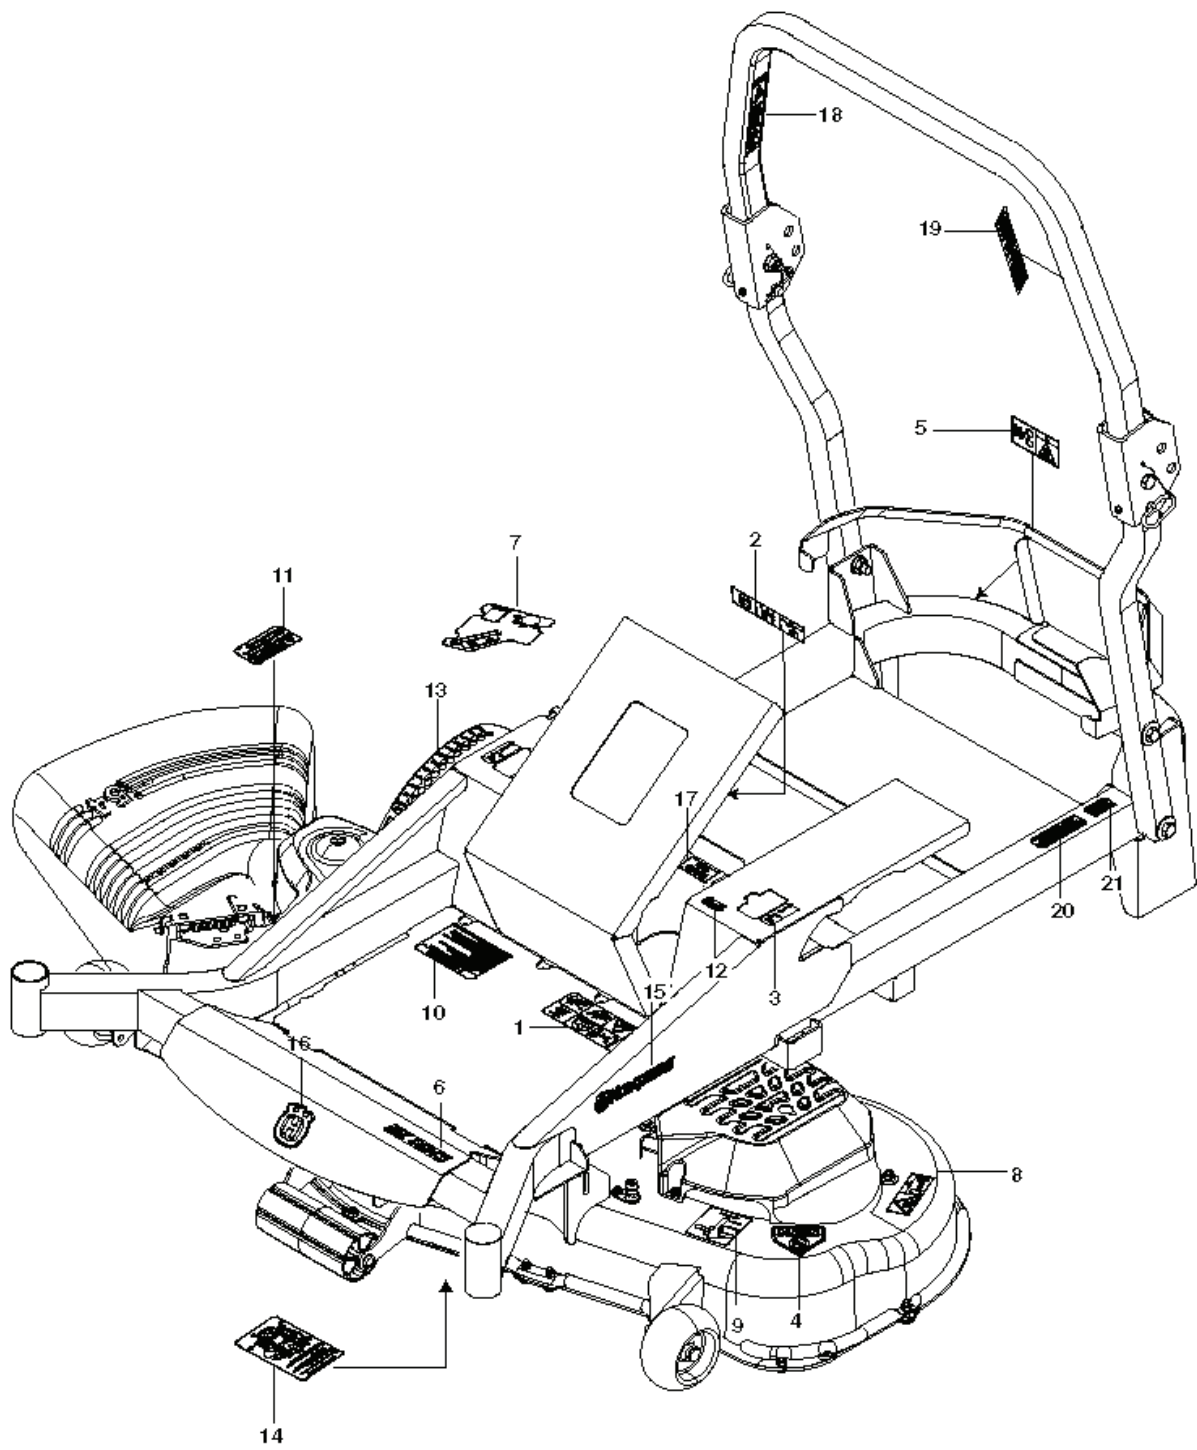

# **SPARE PARTS LIST**

---

REF.	PART NO.	DESCRIPTION	REMARK	QTY.	KIT
1	539107959	DECAL	WARNINGS	1	
2	539105745	DECAL	BATTERY WARNING	1	
3	539103333	DECAL	MOTION CONTROL	2	
4	539913010	DECAL	BLADE WARNING	1	
5	539105744	DECAL	DANGER BLT DRIVE	1	
6	521988005	DECAL		1	
7	574841103	DECAL	CONSOLE	1	
8	539105746	DECAL	SEVERING	1	
9	539112620	DECAL	BELT ROUTING	1	
10	539113213	DECAL	WARNING	1	
11	581724401	DECAL	DEFLECTOR	1	
12	539110974	DECAL	TRACKING	2	
13	539132039	DECAL		1	
14	539132187	DECAL		1	
15	532429196	DECAL	HUSQVARNA	2	
16	532428676	DECAL	CROWN H	2	
18	574569002	DECAL	"ROPS, WARNING"	1	
19	574569005	DECAL		1	
20	532424102	DECAL	SPARK ARRESTOR	1	
21	539101881	DECAL	EXHAUST WARNING	1	

REF.	PART NO.	DESCRIPTION	REMARK	QTY.	KIT
1	577227701	TRANSMISSION		1	
2	577227702	TRANSMISSION		1	
3	575017102	BRACKET		1	
4	575017002	BRACKET		1	
5	539131616	LINKAGE. LEFT BYPASS		1	
6	539131618	LINKAGE. RIGHT BYPASS		1	
7	574892101	HOSE ASSY		2	
8	586067501	HOSE		1	
9	585318201	TANK		2	8, 12, 13
10	584994202	SHIELD		2	
11	539113466	OIL FILTER		2	
12	530095646	FILTER		1	
12	530095601	FUEL FILTER	30 pcs. plastic bag of 530095646	1	
13	586072701	CAP		1	
14	574868501	SPACER		1	
15	539102587	ABSORBER		2	
16	539976988	PIN		2	
17	539990643	BOLT		4	
18	874780516	BOLT		4	
19	874780544	BOLT		4	
20	539108551	HCS 3/8-16X2-1/4 LOC PATCH GR8		2	
21	574233801	SCREW		4	
22	539976978	NUT		4	
23	539112899	NUT, 5/16-18, NYLOC		8	
24	819111116	WASHER		8	
25	539990118	WASHER		2	
26	539990187	WASHER		4	
27	819091016	WASHER		4	
28	539990122	WASHER		2	