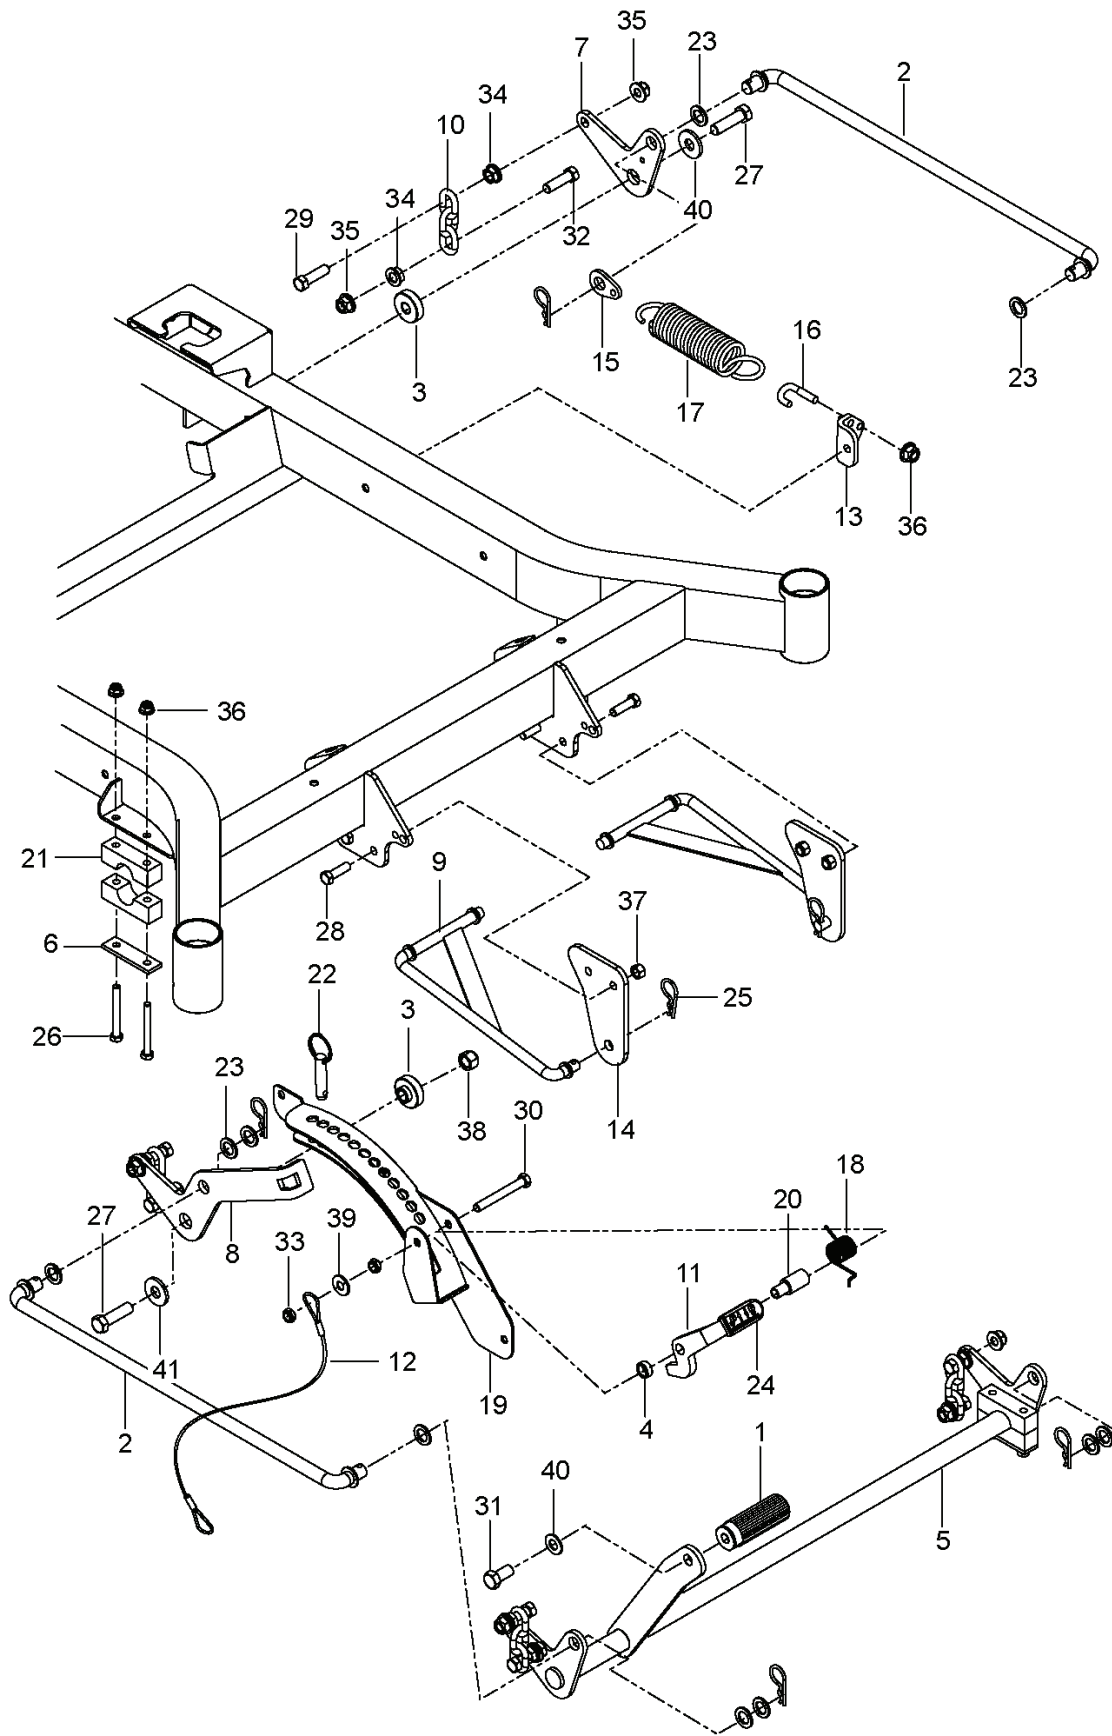

REF.	PART NO.	DESCRIPTION	REMARK	QTY.	KIT
1	510408301	PEDAL		1	
2	539110808	CROSS LINK		2	
3	539118937	IDLER SPACER		2	
4	539131861	SPACER .3		1	
5	581215202	SHAFT		1	
6	539104807	PLATE		2	
7	539131897	BELLCRANK		1	
8	539131853	BELLCRANK		1	
9	539112223	STRUT		2	
10	539109693	LIFT CHAIN - 3 LINK		4	
11	539131566	LATCH. TRANSPORT		1	
12	539105059	ROPE		1	
13	539131791	MOUNT. SPRING		1	
14	539132017	MOUNT. STRUT		2	
15	539131792	TAB. SPRING		1	
16	539112896	BOLT		1	
17	539102642	SPRING		1	
18	539132734	SPRING. TORSION		1	
19	539131850	HEIGHT. ADJUST. DECK		1	
20	539131860	PIVOT. LATCH. TRANSPORT		1	
21	539104808	SUPPORT		4	
22	539132182	PIN		1	
23	539991043	BUSHING		10	
24	539132851	GRIP. TRANSPORT-RELEASE		1	
25	539115501	COTTER		6	
26	539101721	SCREW		4	
27	539108181	HCS 1/2-13 X 1-3/4 GR 8 ZD		2	
28	539976941	SCREW		4	
29	539101175	SCREW		4	
30	539101341	SCREW		1	
31	539990646	HHCS 1/2-13 X 1		1	
32	539108073	BOLT		4	
33	539132019	NUT		8	
34	539200282	NUT		2	
35	539101331	NUT		2	
36	539112899	NUT. 5/16-18. NYLOC		5	
37	539976979	NUT		4	
38	539102582	NUT		8	
39	819141614	WASHER		1	
40	539102843	WASHER		1	
41	539109554	WASH USS FLAT 1/2		2