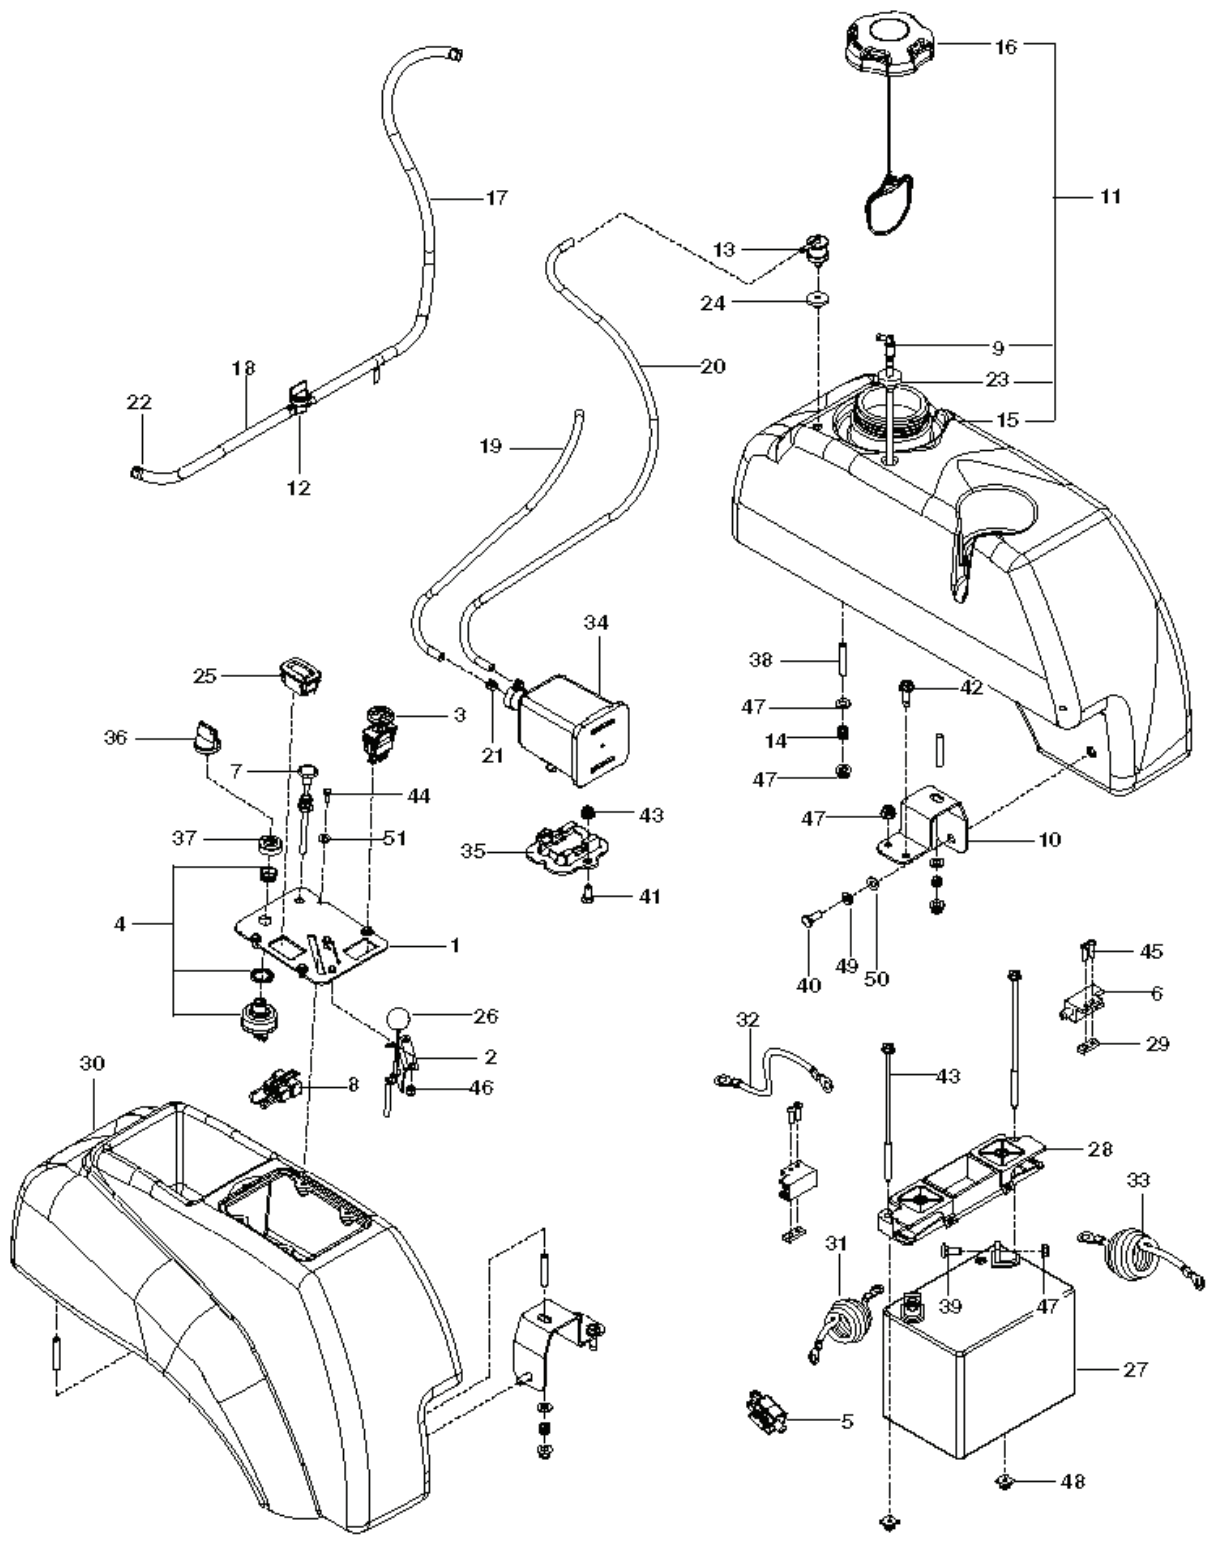

REF.	PART NO.	DESCRIPTION	REMARK	QTY.	KIT
1	574841204	PLATE		1	
2	539112438	THROTTLE CABLE		1	
3	582107602	SWITCH		1	
4	574455401	SWITCH		1	
5	539113792	SWITCH		1	
6	532109553	SWITCH		2	
7	539112439	CHOKE CONTROL		1	
8	575321001	PLUG		1	
9	576469201	FITTING		1	
10	539131671	SUPPORT		2	
11	576370102	SERVICE KIT		1	
12	539916325	VALVE		1	
13	576618101	TANK VENT		1	
14	539102845	SPRING		6	
15	576370101	TANK		1	
16	575018101	CAP		1	
17	539107765	HOSE FUEL		1	
18	539932956	GAS LINE 10"		1	
19	576660601	HOSE		1	
20	576660609	HOSE		1	
21	575436501	CLAMP		2	
22	539912222	CLAMP		4	
23	539105245	GROMMET		1	
24	576618201	GROMMET		1	
25	532401763	DISPLAY		1	
26	539133049	KNOB ROUND BALL		1	
27	539102436	BATTERY		1	
28	539107628	HOLDER		1	
29	539102678	PLATE		2	
30	539107593	CONSOLE		1	
31	539104974	CABLE		1	
32	539102757	CABLE		1	
33	539107645	CABLE		1	
34	532414114	FILTER		1	
35	575242701	BRACKET		1	
36	574455501	KEY		1	
37	539103178	NUT CAP		1	
38	539102502	STUD		6	
39	539990316	BOLT		2	
40	539976934	SCREW		2	
41	539108392	HCS 5/16-18 X 5/8 GR 5 ZD		2	
42	539113226	BLT 5/16-18 X 1 THRD FORM ZD		3	
43	539107632	BOLT		2	
44	539990411	SCREW		6	
45	574822701	SCREW		4	
46	539976977	NUT		2	
47	539112899	NUT, 5/16-18, NYLOC		14	
48	539107629	NUT		2	
49	539990187	WASHER		2	
50	539990188	WASHER		8	
51	539105408	WASHER		4	
	575320901	HARNESS	NOT SHOWN	1	
	539976856	TIE WRAP	NOT SHOWN	8