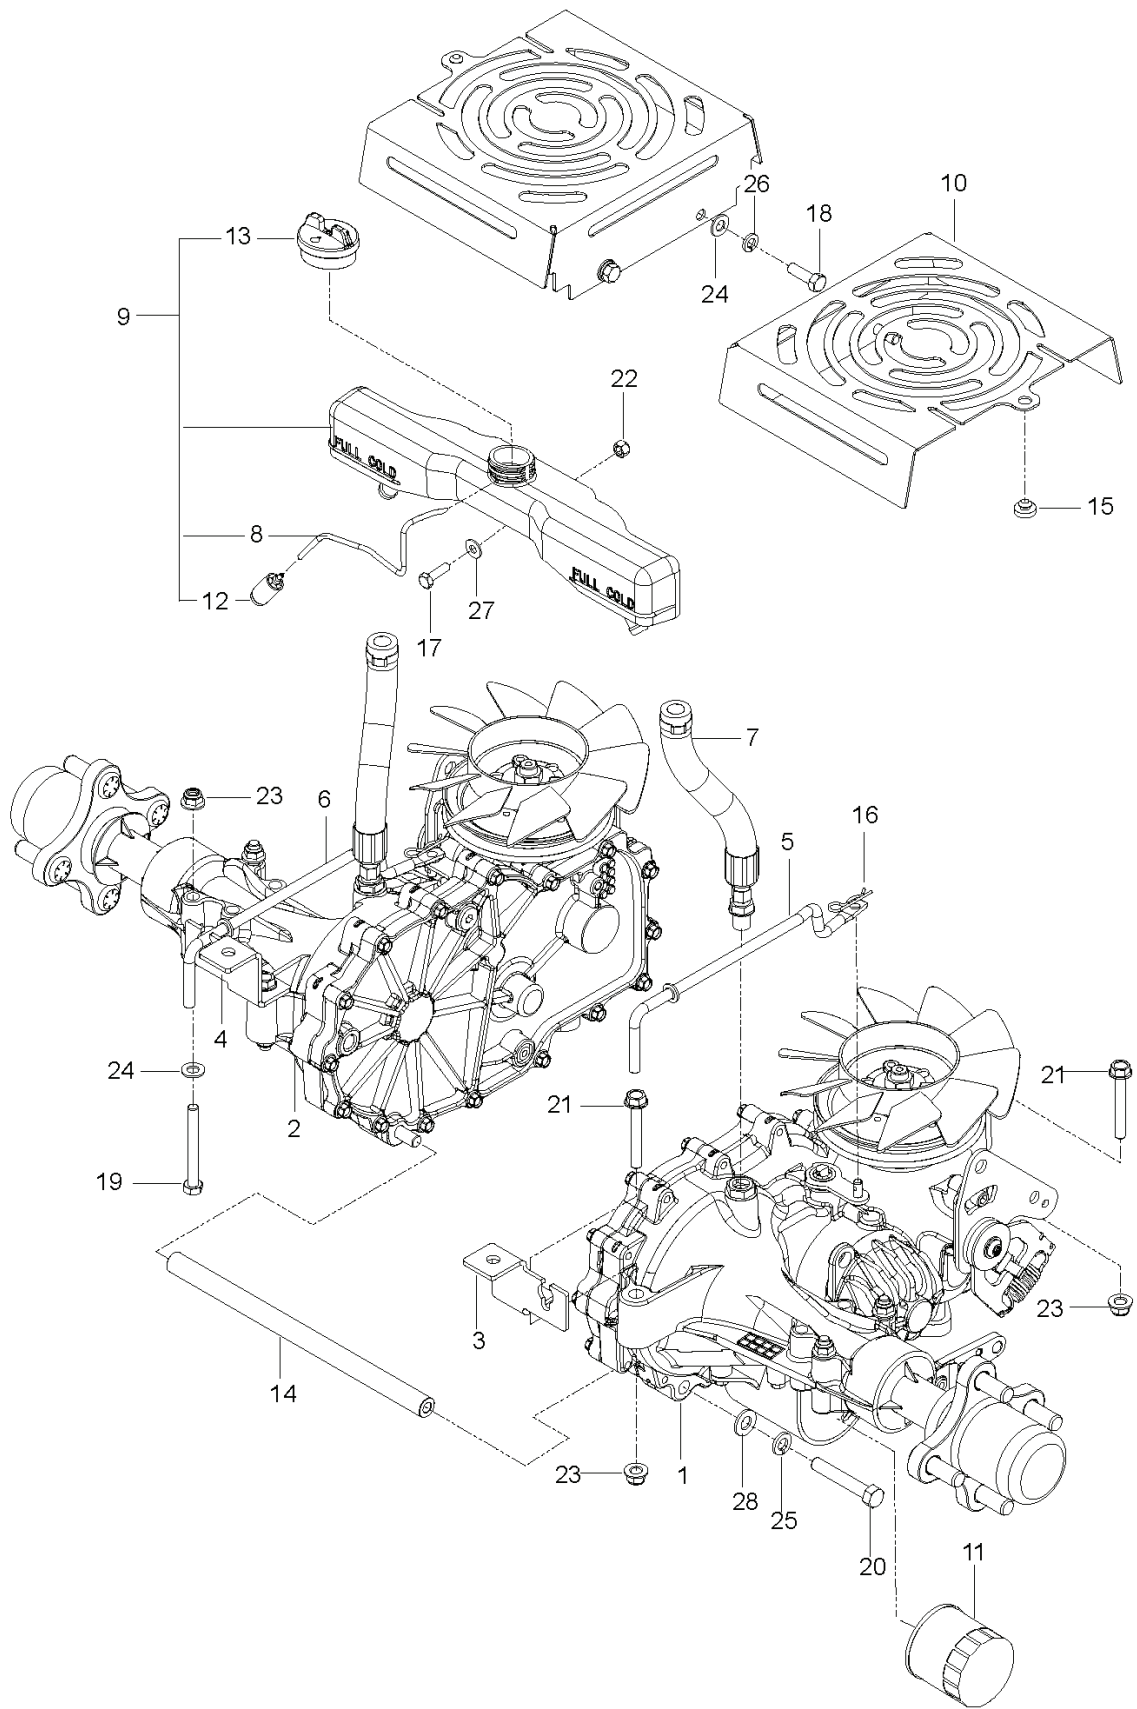

# **SPARE PARTS LIST**

---

REF.	PART NO.	DESCRIPTION	REMARK	QTY.	KIT
1	539107959	DECAL	WARNINGS	1	
2	539105745	DECAL	BATTERY WARNING	1	
3	539103333	DECAL	MOTION CONTROL	2	
4	539913010	DECAL	BLADE WARNING	1	
5	539105744	DECAL	DANGER BLT DRIVE	1	
6	521988005	DECAL		1	
7	574841103	DECAL	CONSOLE	1	
8	539105746	DECAL	SEVERING	1	
9	539112620	DECAL	BELT ROUTING	1	
10	539113213	DECAL	WARNING	1	
11	581724401	DECAL	DEFLECTOR	1	
12	539110974	DECAL	TRACKING	2	
13	539132039	DECAL		1	
14	539132187	DECAL		1	
15	532429196	DECAL	HUSQVARNA	2	
16	532428676	DECAL	CROWN H	2	
18	574569002	DECAL	"ROPS, WARNING"	1	
19	574569005	DECAL		1	
20	532424102	DECAL	SPARK ARRESTOR	1	
21	539101881	DECAL	EXHAUST WARNING	1	

REF.	PART NO.	DESCRIPTION	REMARK	QTY.	KIT
1	577227701	TRANSMISSION		1	
2	577227702	TRANSMISSION		1	
3	575017102	BRACKET		1	
4	575017002	BRACKET		1	
5	539131616	LINKAGE. LEFT BYPASS		1	
6	539131618	LINKAGE. RIGHT BYPASS		1	
7	574892101	HOSE ASSY		2	
8	586067501	HOSE		1	
9	585318201	TANK		2	8, 12, 13
10	584994202	SHIELD		2	
11	539113466	OIL FILTER		2	
12	530095646	FILTER		1	
12	530095601	FUEL FILTER	30 pcs. plastic bag of 530095646	1	
13	586072701	CAP		1	
14	574868501	SPACER		1	
15	539102587	ABSORBER		2	
16	539976988	PIN		2	
17	539990643	BOLT		4	
18	874780516	BOLT		4	
19	874780544	BOLT		4	
20	539108551	HCS 3/8-16X2-1/4 LOC PATCH GR8		2	
21	574233801	SCREW		4	
22	539976978	NUT		4	
23	539112899	NUT, 5/16-18, NYLOC		8	
24	819111116	WASHER		8	
25	539990118	WASHER		2	
26	539990187	WASHER		4	
27	819091016	WASHER		4	
28	539990122	WASHER		2	