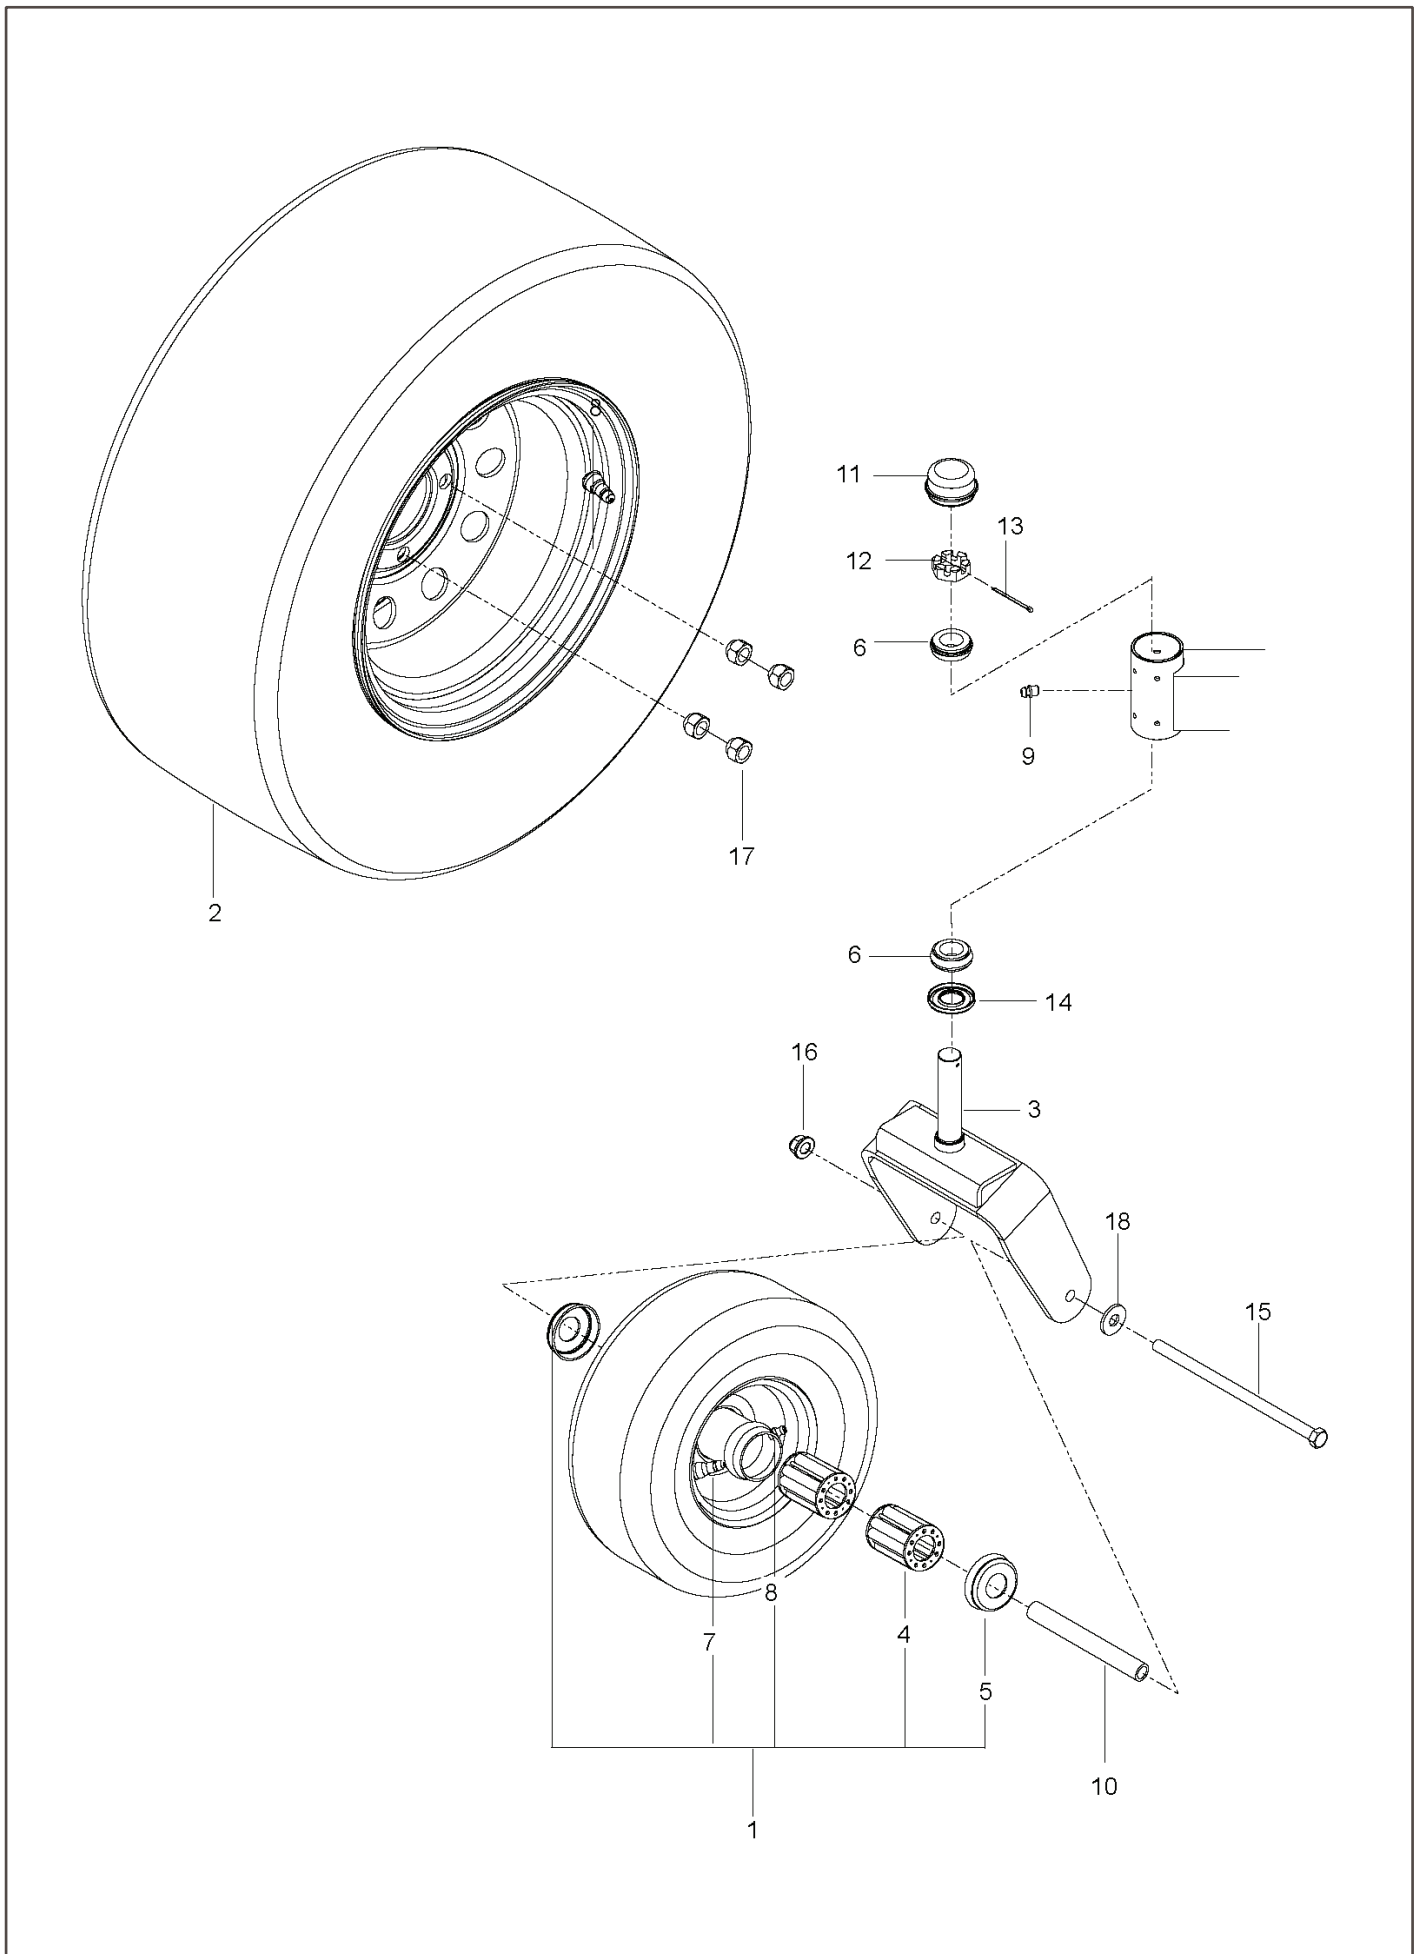

REF.	PART NO.	DESCRIPTION	REMARK	QTY.	KIT
1	539104572	WHEEL		2	
2	580747001	TIRE		2	
	582746301	TIRE		1	
3	539104571	YOKE		2	
4	539102485	BUSHING		4	
5	539102484	BEARING		4	
6	539102543	BEARING		4	
7	539912234	VALVE		4	
8	539103300	NIPPLE		2	
9	539101474	NIPPLE		2	
10	539102856	SPACER		2	
11	539102535	CAP		2	
12	539102852	NUT		2	
13	539102889	SPLIT PIN		2	
14	539102851	SEALING		2	
15	539102855	BOLT		2	
16	521991101	NUT		2	
17	539101173	NUT		8	
18	539109554	WASH USS FLAT 1/2		2