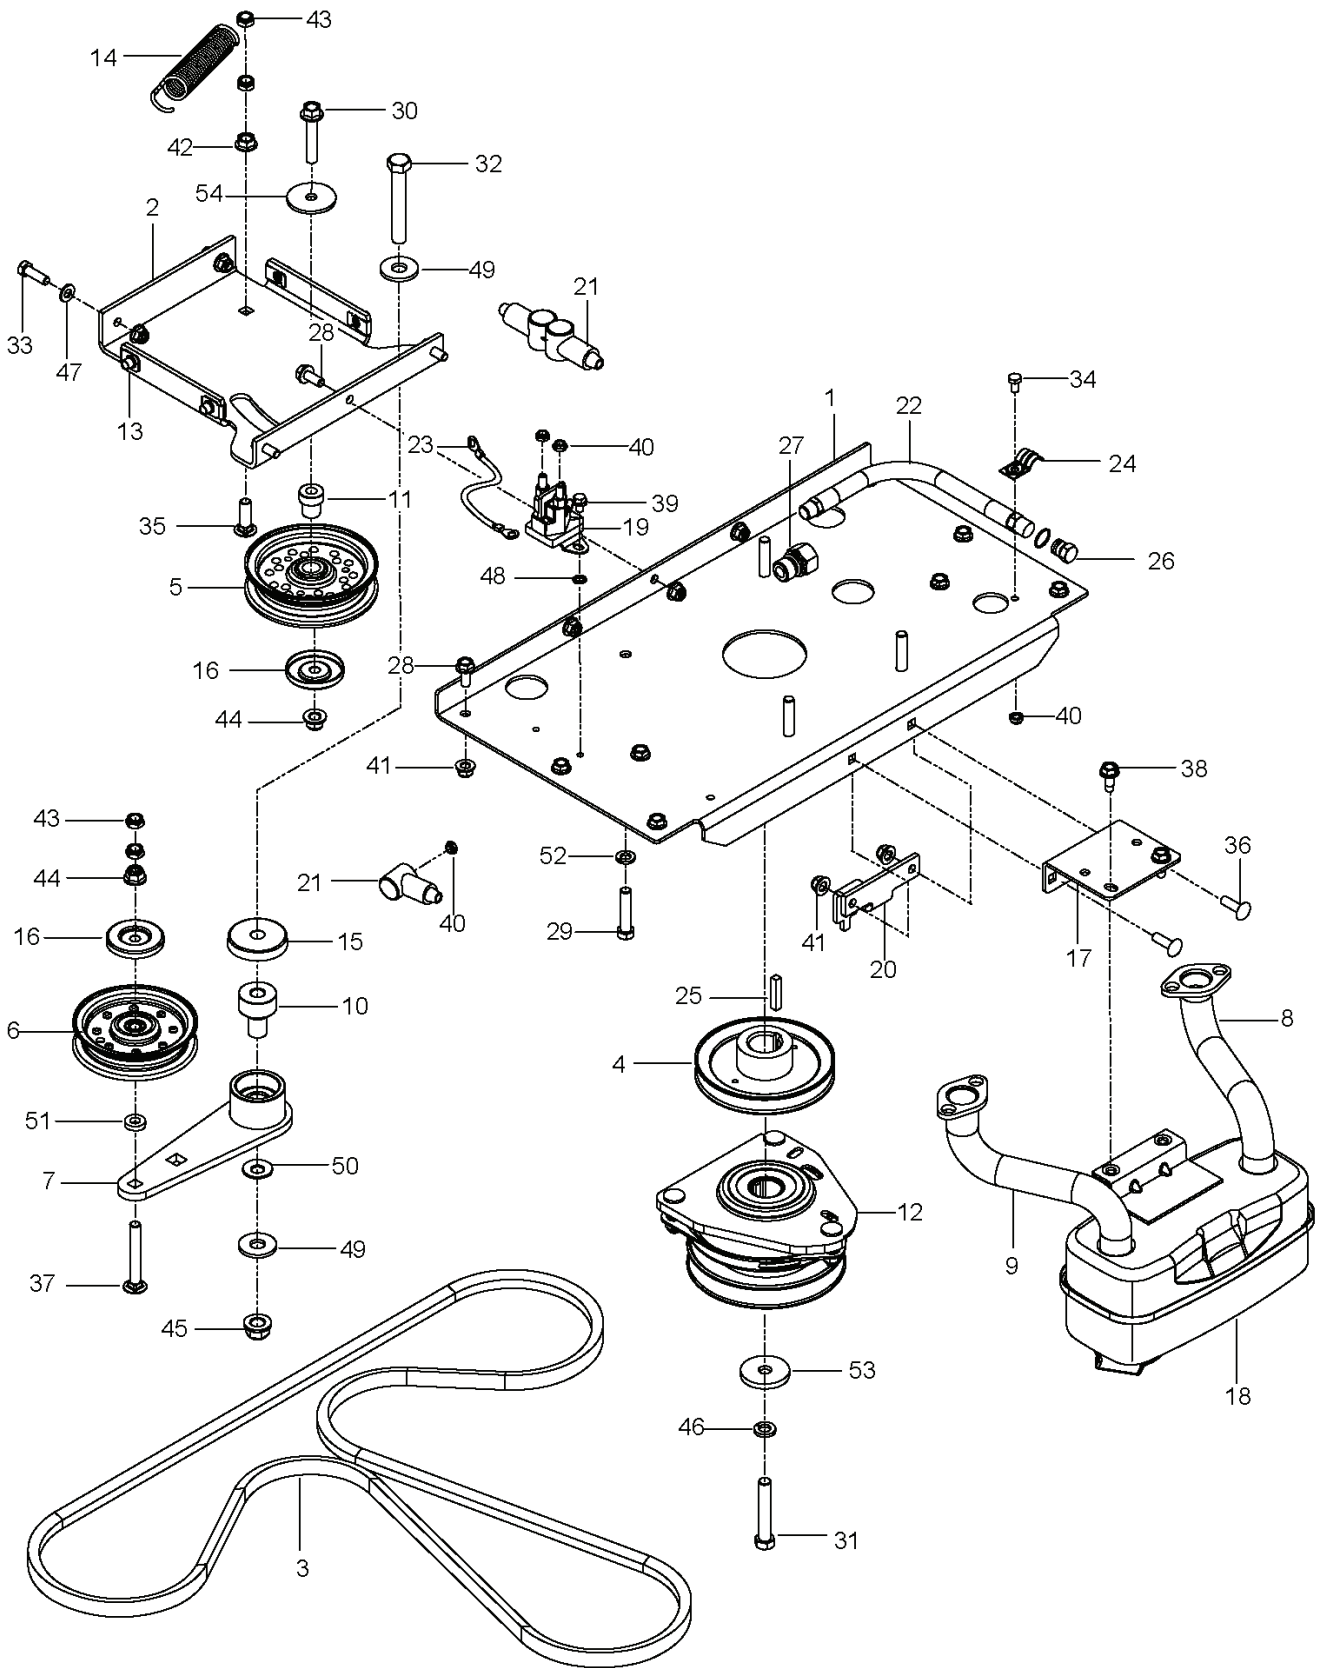

# **SPARE PARTS LIST**

---

REF.	PART NO.	DESCRIPTION	REMARK	QTY.	KIT
1	539107959	DECAL	WARNINGS	1	
2	539105745	DECAL	BATTERY WARNING	1	
3	539103333	DECAL	MOTION CONTROL	2	
4	539913010	DECAL	BLADE WARNING	1	
5	539105744	DECAL	DANGER BLT DRIVE	1	
6	521988005	DECAL		1	
7	574841103	DECAL	CONSOLE	1	
8	539105746	DECAL	SEVERING	1	
9	539112620	DECAL	BELT ROUTING	1	
10	539113213	DECAL	WARNING	1	
11	581724401	DECAL	DEFLECTOR	1	
12	539110974	DECAL	TRACKING	2	
13	539132039	DECAL		1	
14	539132187	DECAL		1	
15	532429196	DECAL	HUSQVARNA	2	
16	532428676	DECAL	CROWN H	2	
18	574569002	DECAL	"ROPS, WARNING"	1	
19	574569005	DECAL		1	
20	532424102	DECAL	SPARK ARRESTOR	1	
21	539101881	DECAL	EXHAUST WARNING	1	

REF.	PART NO.	DESCRIPTION	REMARK	QTY.	KIT
1	577227701	TRANSMISSION		1	
2	577227702	TRANSMISSION		1	
3	575017102	BRACKET		1	
4	575017002	BRACKET		1	
5	539131616	LINKAGE. LEFT BYPASS		1	
6	539131618	LINKAGE. RIGHT BYPASS		1	
7	574892101	HOSE ASSY		2	
8	586067501	HOSE		1	
9	585318201	TANK		2	8, 12, 13
10	584994202	SHIELD		2	
11	539113466	OIL FILTER		2	
12	530095646	FILTER		1	
12	530095601	FUEL FILTER	30 pcs. plastic bag of 530095646	1	
13	586072701	CAP		1	
14	574868501	SPACER		1	
15	539102587	ABSORBER		2	
16	539976988	PIN		2	
17	539990643	BOLT		4	
18	874780516	BOLT		4	
19	874780544	BOLT		4	
20	539108551	HCS 3/8-16X2-1/4 LOC PATCH GR8		2	
21	574233801	SCREW		4	
22	539976978	NUT		4	
23	539112899	NUT, 5/16-18, NYLOC		8	
24	819111116	WASHER		8	
25	539990118	WASHER		2	
26	539990187	WASHER		4	
27	819091016	WASHER		4	
28	539990122	WASHER		2	