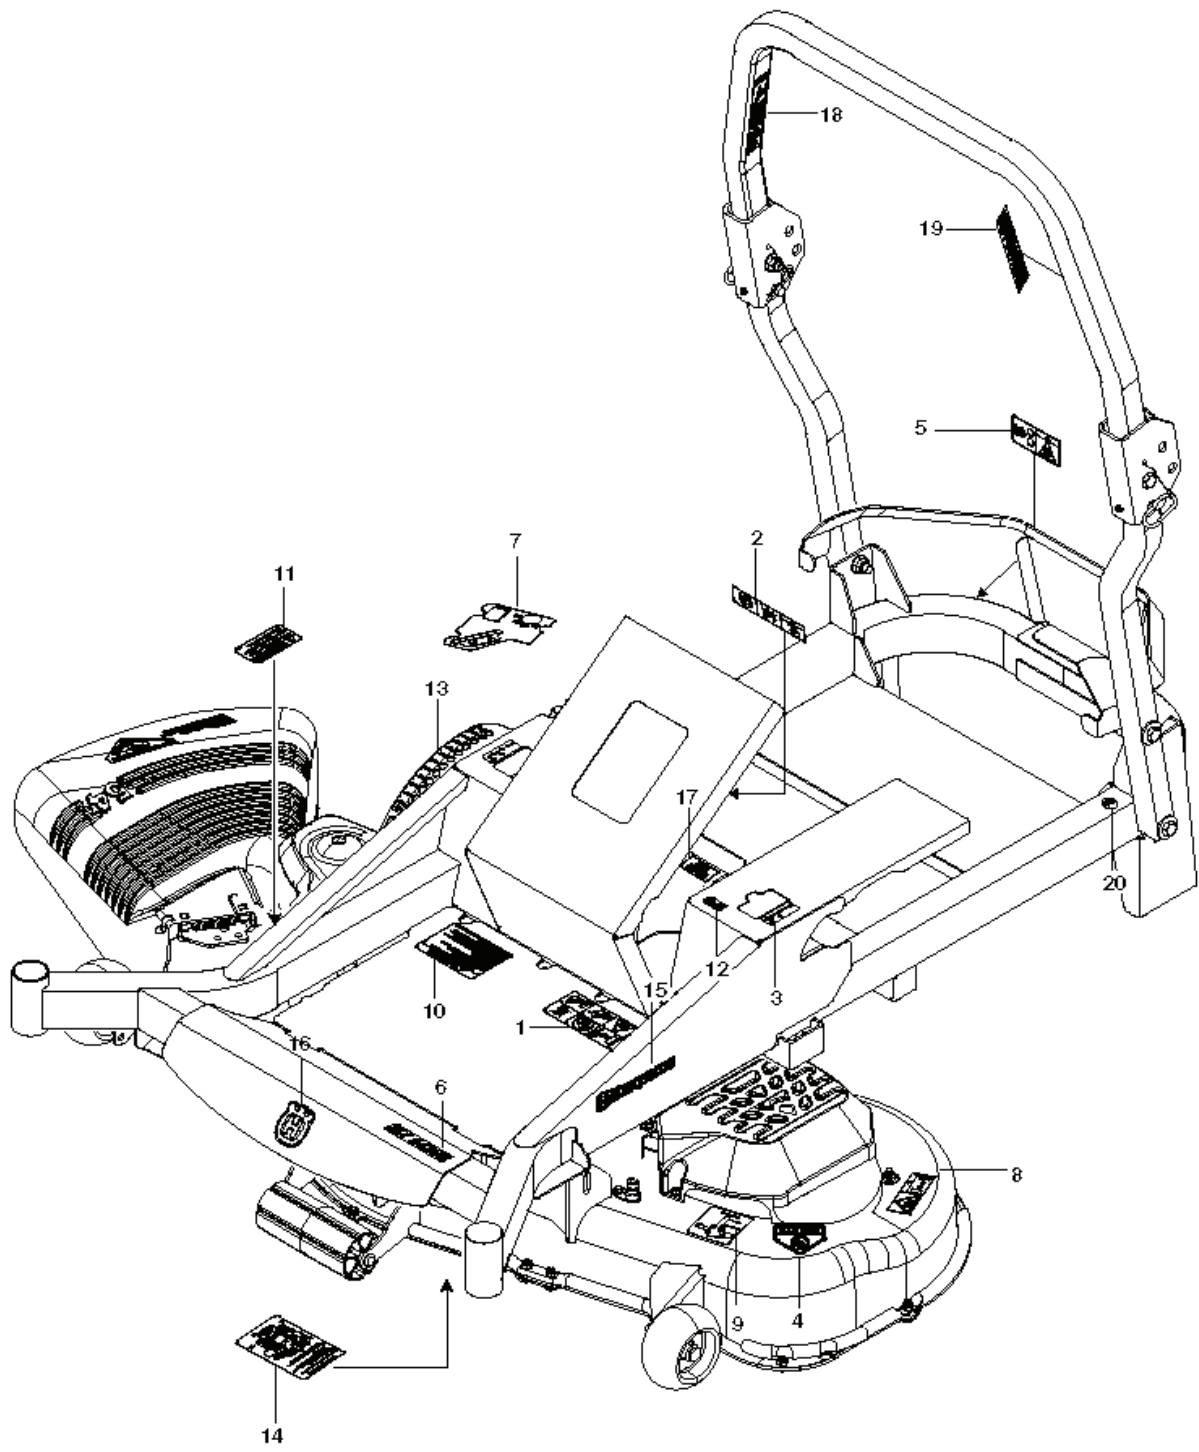

MZ5424SR, 967003902-01, 2013-01

SPARE PARTS LIST

REF.	PART NO.	DESCRIPTION	REMARK	QTY.	KIT
1	539107959	DECAL	WARNINGS	1	
2	539105745	DECAL	BATTERY WARNING	1	
3	539103333	DECAL	MOTION CONTROL	2	
4	539913010	DECAL	BLADE WARNING	1	
5	539105744	DECAL	DANGER BLT DRIVE	1	
6	521988005	DECAL	MZ5424S	1	
7	574841103	DECAL	CONSOLE	1	
8	539105746	DECAL	SEVERING	1	
9	539112620	DECAL	BELT ROUTING	1	
10	539113213	DECAL		1	
11	539113224	DECAL	DEFLECTOR	1	
12	539110974	DECAL	TRACKING	2	
13	539132039	DECAL		1	
14	539132187	DECAL		1	
15	532429196	DECAL	HUSQVARNA	2	
16	532428676	DECAL	CROWN H	2	
18	574569002	DECAL	ROPS WARNING	1	
19	574569005	DECAL	ROPS	1	
20	580885801	DECAL	E85	1	

REF.	PART NO.	DESCRIPTION	REMARK	QTY.	KIT
1	510408301	PEDAL		1	
2	539110808	CROSS LINK		2	
3	586701701	SPACER		2	
4	539131861	SPACER .3		1	
5	581215202	SHAFT		1	
6	539104807	PLATE		2	
7	539131897	BELLCRANK		1	
8	539131853	BELLCRANK		1	
9	539112223	STRUT		2	
10	539109693	LIFT CHAIN - 3 LINK		4	
11	539131566	LATCH. TRANSPORT		1	
12	539105059	ROPE		1	
13	539131791	MOUNT. SPRING		1	
14	539132017	MOUNT. STRUT		2	
15	539131792	TAB. SPRING		1	
16	539112896	BOLT		1	
17	539102642	SPRING		1	
18	539132734	SPRING. TORSION		1	
19	539131850	HEIGHT. ADJUST. DECK		1	
20	539131860	PIVOT. LATCH. TRANSPORT		1	
21	539104808	SUPPORT		4	
22	539132182	PIN		1	
23	539991043	BUSHING		10	
24	539132851	GRIP. TRANSPORT-RELEASE		1	
25	539115501	COTTER		6	
26	539101721	SCREW		4	
27	539108181	HCS 1/2-13 X 1-3/4 GR 8 ZD		2	
28	539107475	BOLT		1	
29	539101175	SCREW		4	
30	539101341	SCREW		1	
31	539990646	HHCS 1/2-13 X 1		1	
32	539108073	BOLT		4	
33	539976941	SCREW		4	
34	539131781	HHFS 3/8-16 X 2 3/4		1	
35	539101331	NUT		2	
36	539112899	NUT. 5/16-18, NYLOC		5	
37	539976979	NUT		4	
38	539102582	NUT		8	
39	539132019	NUT		8	
39	819141614	WASHER		1	
40	539200282	NUT		2	
40	539102843	WASHER		1	
41	539109554	WASH USS FLAT 1/2		2	