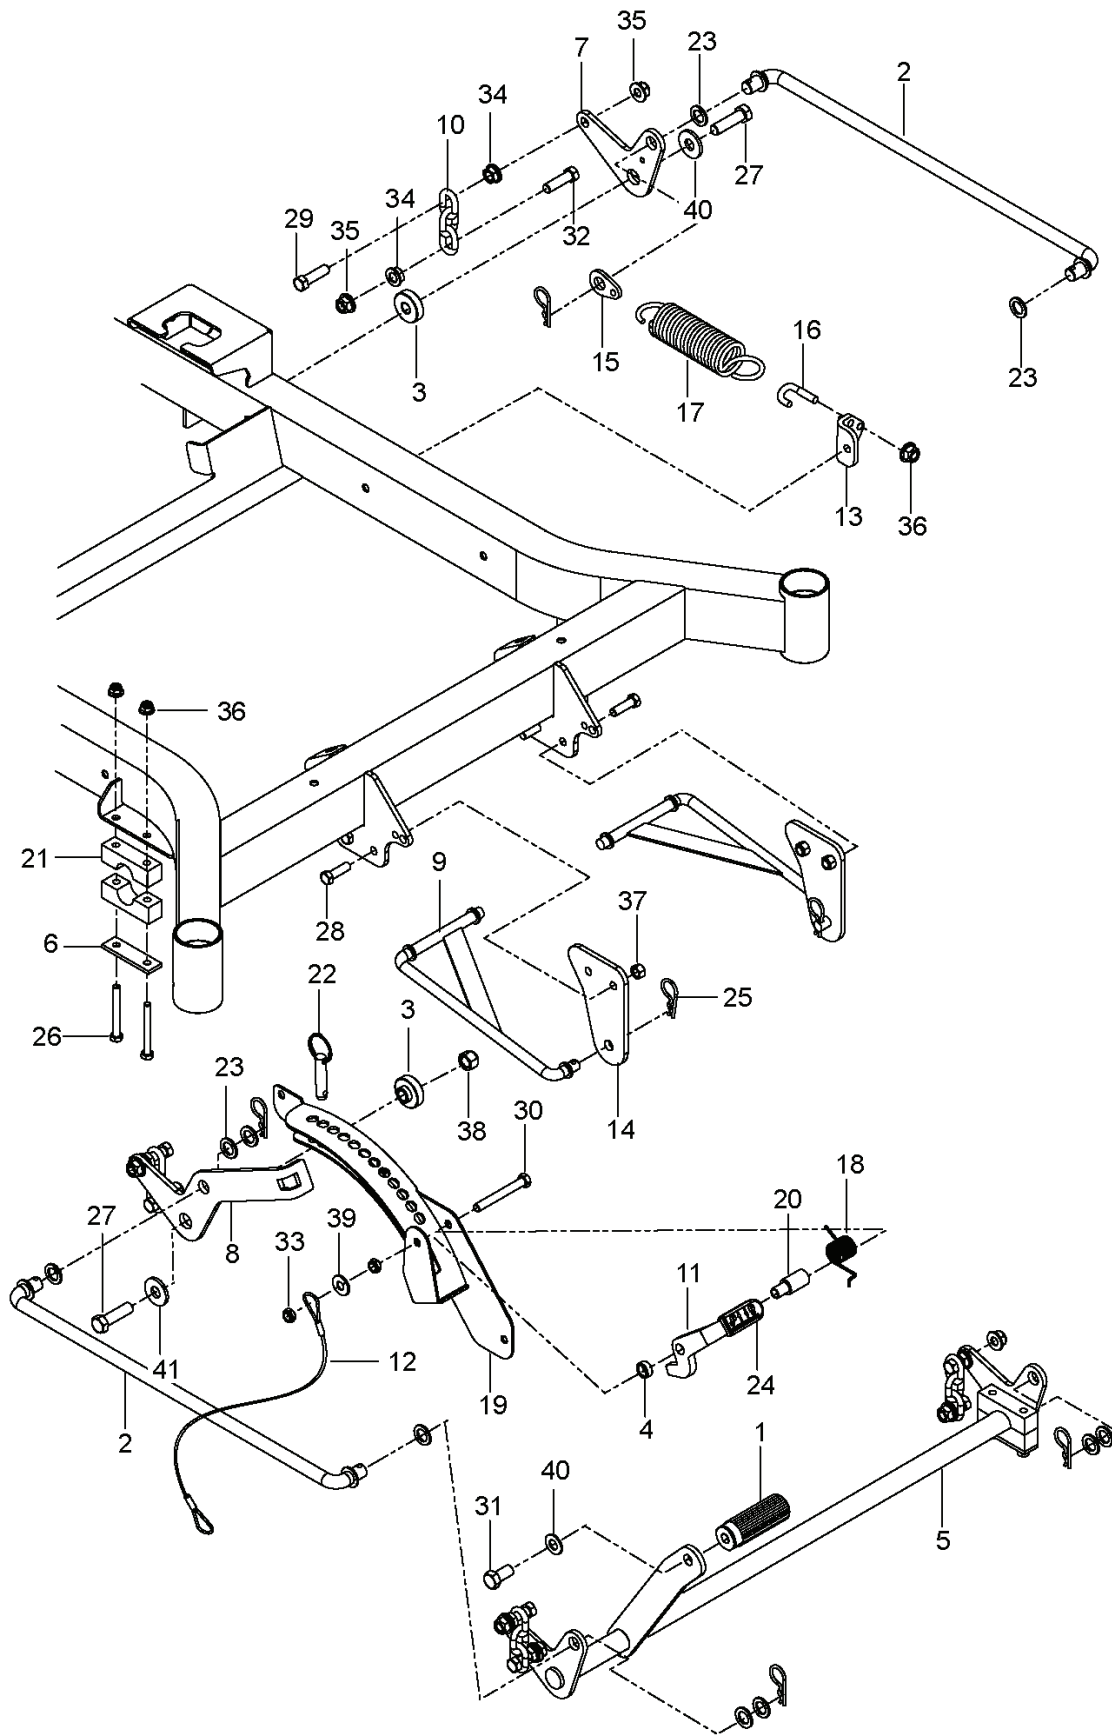

MZ5424SR, 967003902-01, 2013-01

SPARE PARTS LIST

REF.	PART NO.	DESCRIPTION	REMARK	QTY.	KIT
1	539107959	DECAL	WARNINGS	1	
2	539105745	DECAL	BATTERY WARNING	1	
3	539103333	DECAL	MOTION CONTROL	2	
4	539913010	DECAL	BLADE WARNING	1	
5	539105744	DECAL	DANGER BLT DRIVE	1	
6	521988005	DECAL	MZ5424S	1	
7	574841103	DECAL	CONSOLE	1	
8	539105746	DECAL	SEVERING	1	
9	539112620	DECAL	BELT ROUTING	1	
10	539113213	DECAL		1	
11	539113224	DECAL	DEFLECTOR	1	
12	539110974	DECAL	TRACKING	2	
13	539132039	DECAL		1	
14	539132187	DECAL		1	
15	532429196	DECAL	HUSQVARNA	2	
16	532428676	DECAL	CROWN H	2	
18	574569002	DECAL	ROPS WARNING	1	
19	574569005	DECAL	ROPS	1	
20	580885801	DECAL	E85	1	

REF.	PART NO.	DESCRIPTION	REMARK	QTY.	KIT
1	510408301	PEDAL		1	
2	539110808	CROSS LINK		2	
3	586701701	SPACER		2	
4	539131861	SPACER .3		1	
5	581215202	SHAFT		1	
6	539104807	PLATE		2	
7	539131897	BELLCRANK		1	
8	539131853	BELLCRANK		1	
9	539112223	STRUT		2	
10	539109693	LIFT CHAIN - 3 LINK		4	
11	539131566	LATCH. TRANSPORT		1	
12	539105059	ROPE		1	
13	539131791	MOUNT. SPRING		1	
14	539132017	MOUNT. STRUT		2	
15	539131792	TAB. SPRING		1	
16	539112896	BOLT		1	
17	539102642	SPRING		1	
18	539132734	SPRING. TORSION		1	
19	539131850	HEIGHT. ADJUST. DECK		1	
20	539131860	PIVOT. LATCH. TRANSPORT		1	
21	539104808	SUPPORT		4	
22	539132182	PIN		1	
23	539991043	BUSHING		10	
24	539132851	GRIP. TRANSPORT-RELEASE		1	
25	539115501	COTTER		6	
26	539101721	SCREW		4	
27	539108181	HCS 1/2-13 X 1-3/4 GR 8 ZD		2	
28	539107475	BOLT		1	
29	539101175	SCREW		4	
30	539101341	SCREW		1	
31	539990646	HHCS 1/2-13 X 1		1	
32	539108073	BOLT		4	
33	539976941	SCREW		4	
34	539131781	HHFS 3/8-16 X 2 3/4		1	
35	539101331	NUT		2	
36	539112899	NUT. 5/16-18, NYLOC		5	
37	539976979	NUT		4	
38	539102582	NUT		8	
39	539132019	NUT		8	
39	819141614	WASHER		1	
40	539200282	NUT		2	
40	539102843	WASHER		1	
41	539109554	WASH USS FLAT 1/2		2	