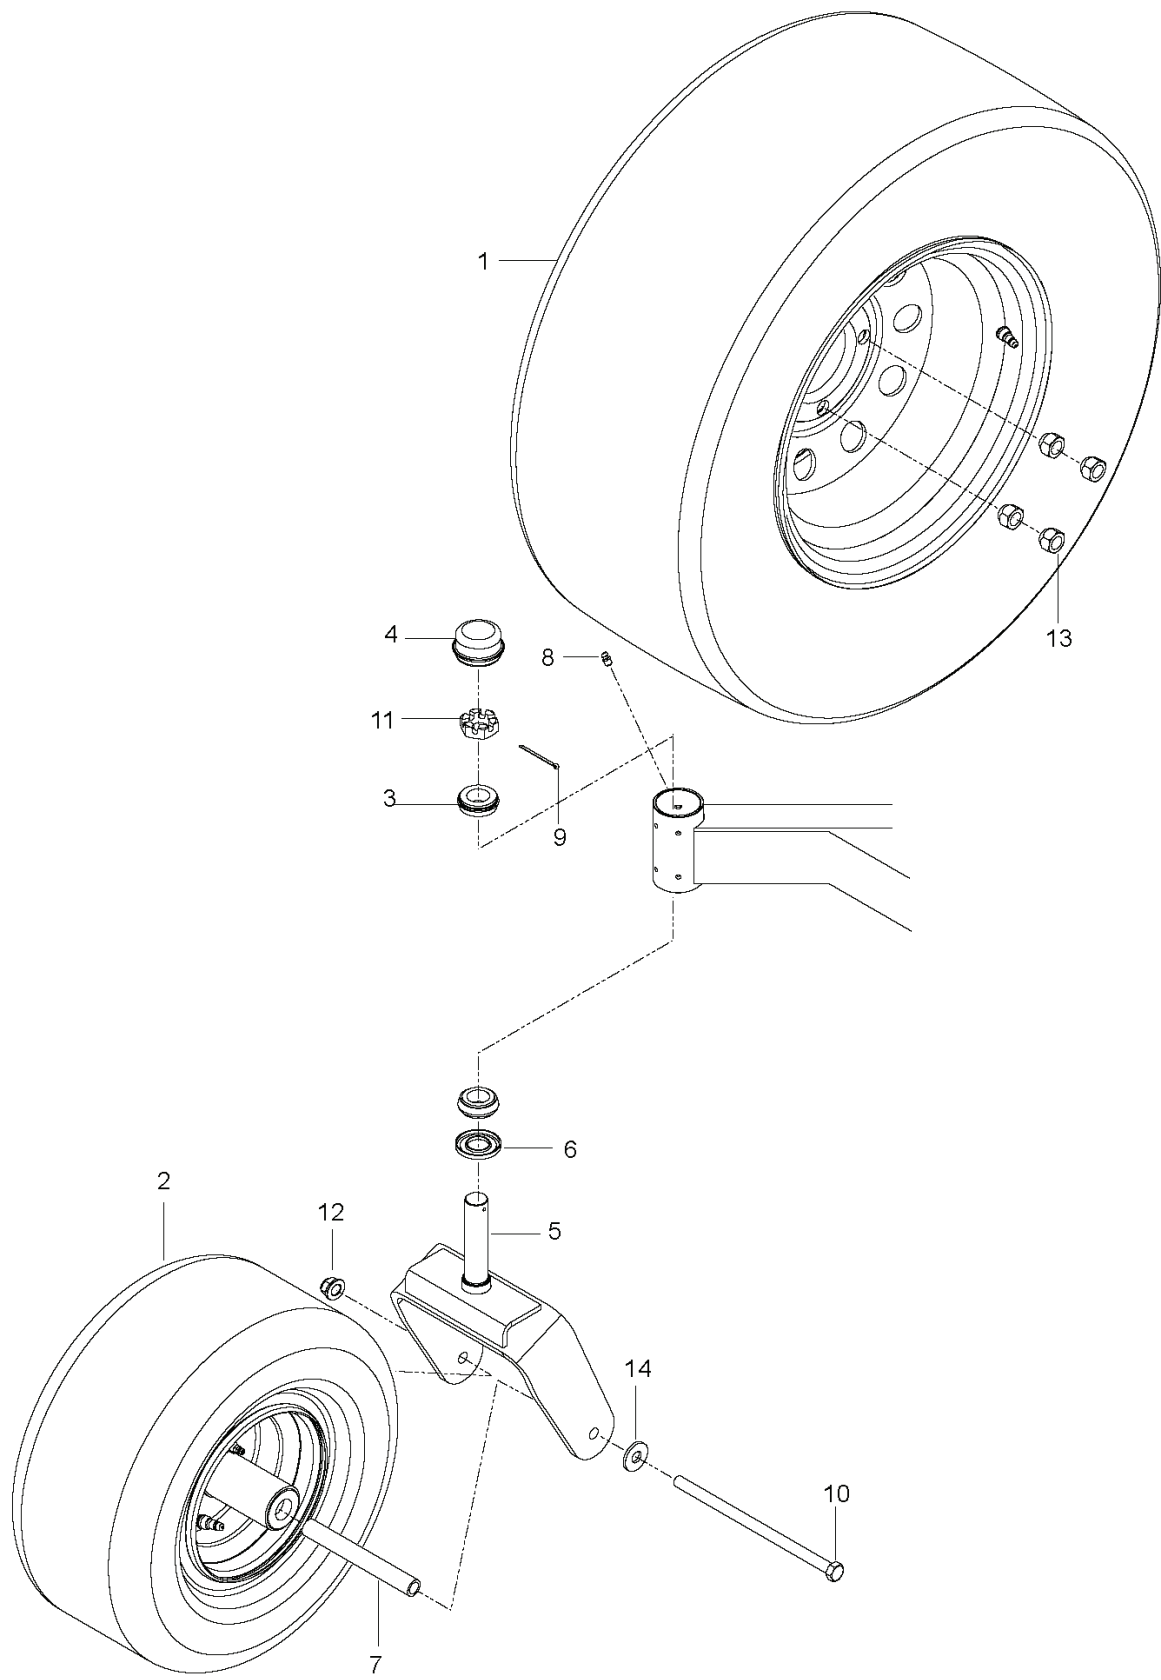

REF.	PART NO.	DESCRIPTION	REMARK	QTY.	KIT
1	580747001	TIRE		2	
	582746301	TIRE		1	
2	581199501	WHEEL ASSY		2	
3	539102543	BEARING		4	
4	539102535	CAP		2	
5	586921902	FORK		2	
6	539102851	SEALING		2	
7	575334901	SPACER		2	
8	539101474	NIPPLE		2	
9	539102889	SPLIT PIN		2	
10	539105517	BOLT		2	
11	539102852	NUT		2	
12	521991101	NUT		2	
13	539101173	NUT		8	
14	819182212	WASHER		2