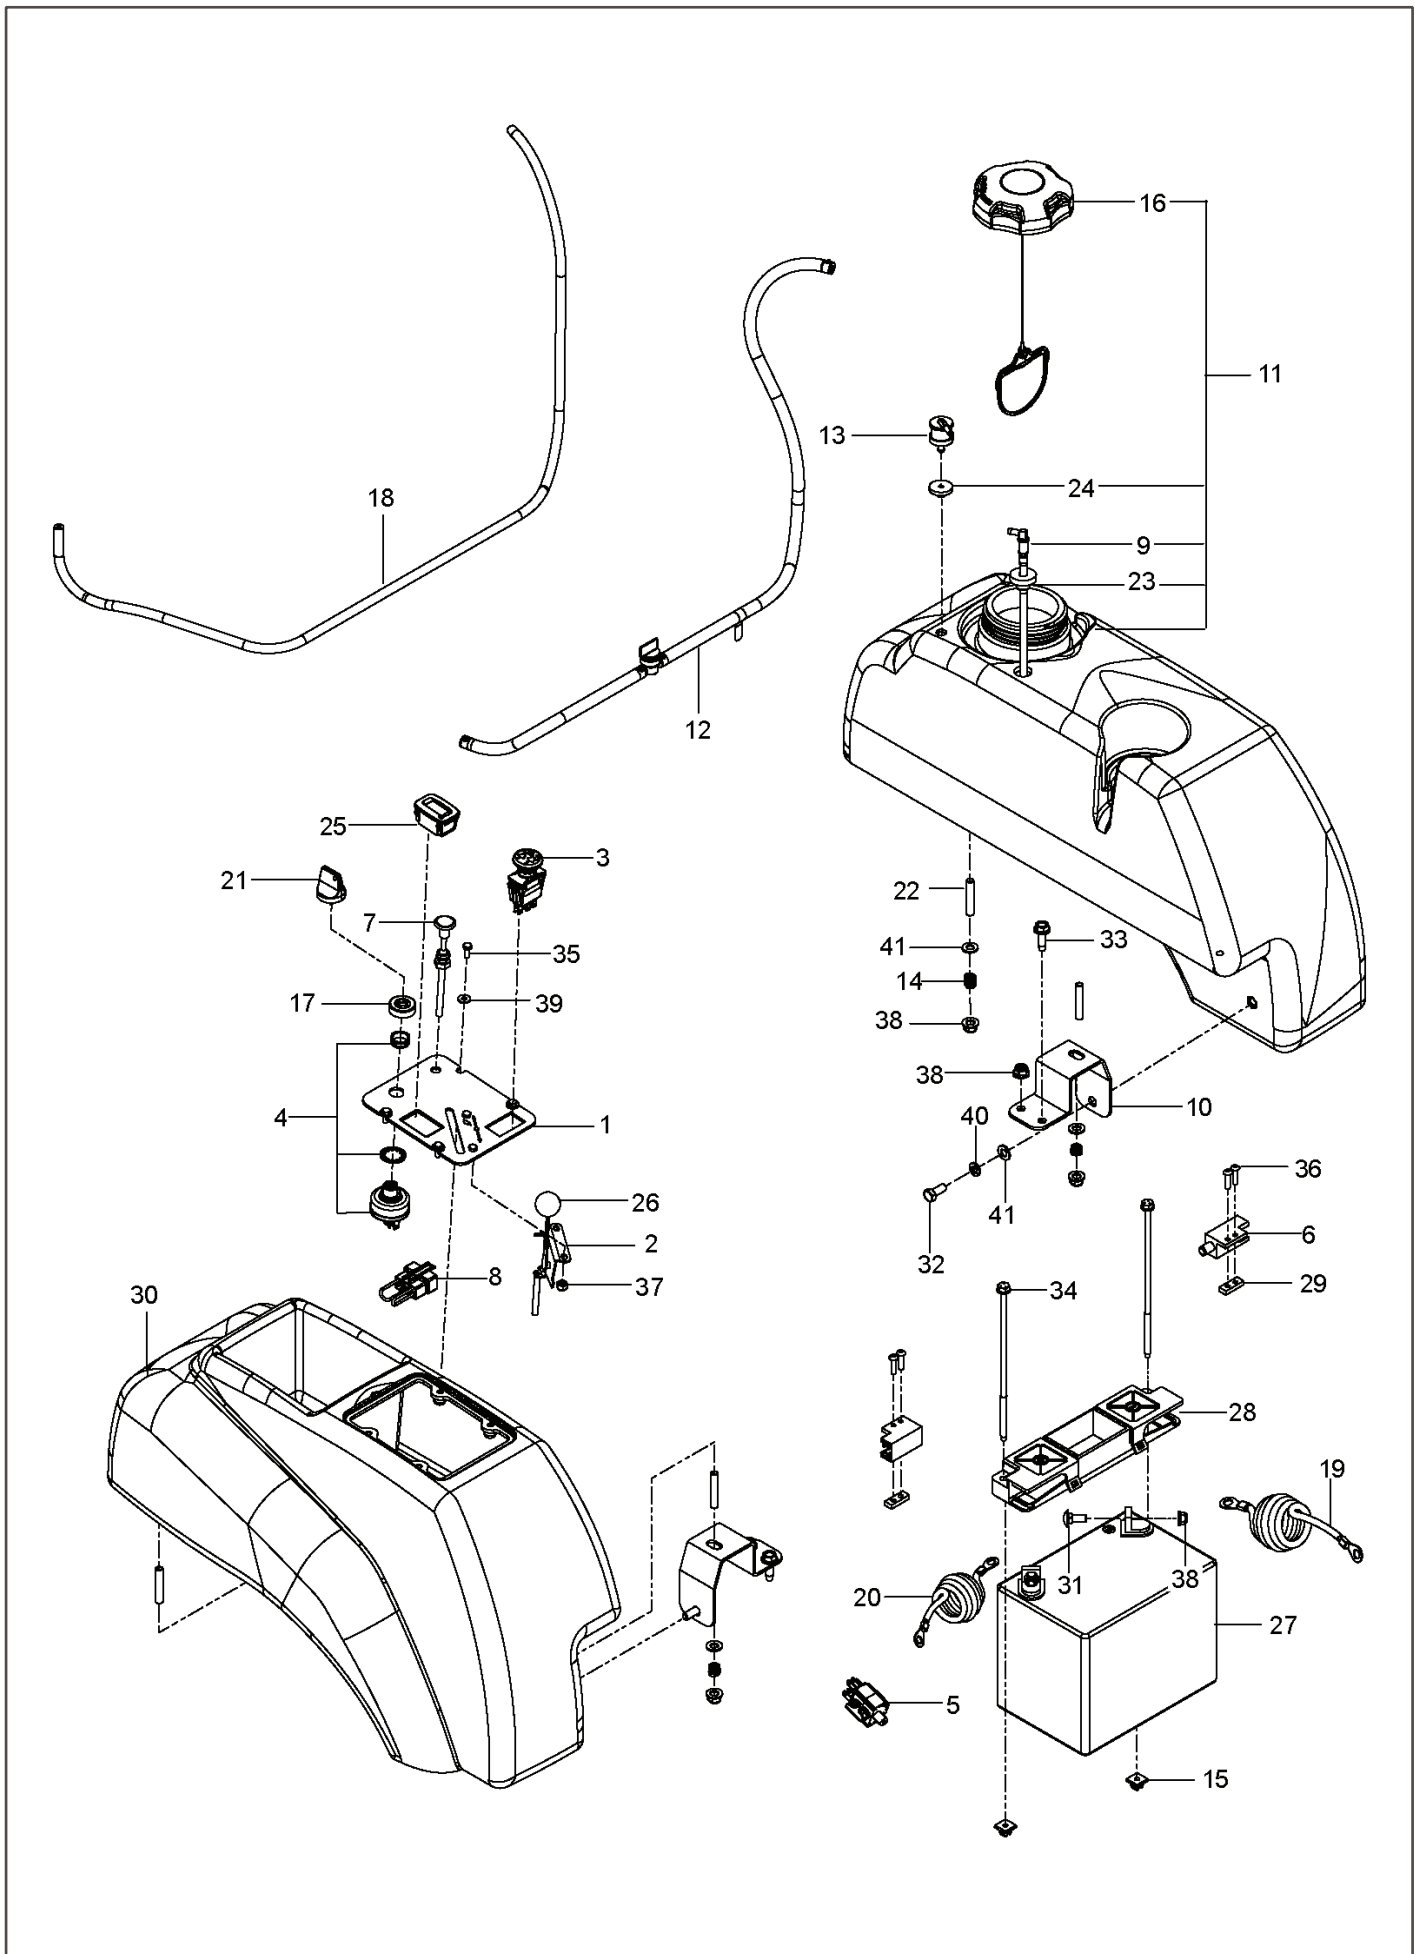

REF.	PART NO.	DESCRIPTION	REMARK	QTY.	KIT
1	574841204	PLATE		1	
2	539112438	THROTTLE CABLE		1	
3	582107602	SWITCH		1	
4	574455401	SWITCH		1	
5	539113792	SWITCH		1	
6	532109553	SWITCH		2	
7	539112439	CHOKE CONTROL		1	
8	575321001	PLUG		1	
9	576469201	FITTING		1	
10	539107593	CONSOLE		1	
11	585722301	FUEL TANK ASSY		1	
12	586123903	FUEL HOSE		1	
13	576618101	TANK VENT		1	
14	539102845	SPRING		6	
15	539107629	NUT		2	
16	575018101	CAP		1	
17	539103178	NUT CAP		1	
18	576660609	HOSE	27 INCH	1	
19	539107645	CABLE		1	
20	539104974	CABLE		1	
21	574455501	KEY		1	
22	539102502	STUD		6	
23	539105245	GROMMET		1	
24	576618201	GROMMET		1	
25	586161801	HOUR METER		1	
26	539133049	KNOB ROUND BALL		1	
27	539102436	BATTERY		1	
28	539107628	HOLDER		1	
29	539102678	PLATE		2	
30	539131671	SUPPORT		2	
31	539990316	BOLT		2	
32	539976934	SCREW		2	
33	539113226	BLT 5/16-18 X 1 THRD FORM ZD		3	
34	539107632	BOLT		2	
35	539990411	SCREW		6	
36	574822701	SCREW		4	
37	539976977	NUT		2	
38	539112899	NUT, 5/16-18, NYLOC		12	
39	539105408	WASHER		4	
40	539990187	WASHER		2	
41	539990188	WASHER		8	
	575320901	HARNESS	NOT SHOWN	1