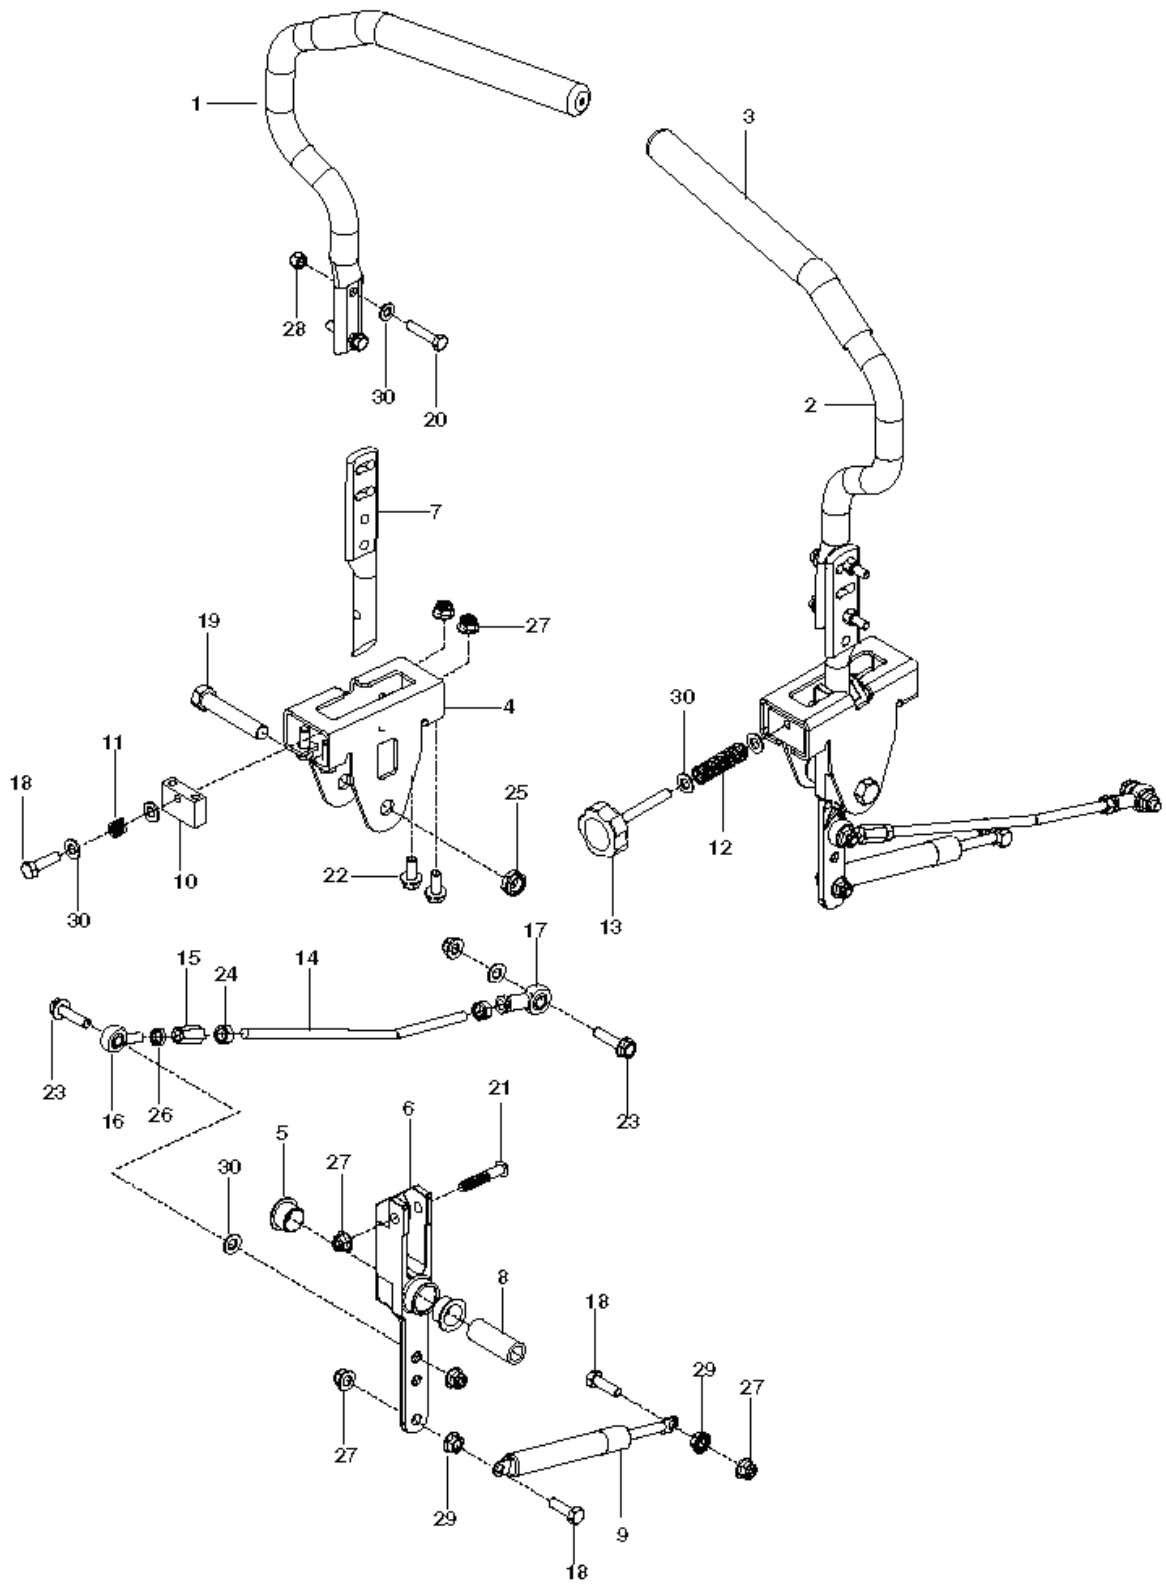

REF.	PART NO.	DESCRIPTION	REMARK	QTY.	KIT
1	539132009	LEVER. DRIVE W/GRIP RT		1	
2	539132010	LEVER. DRIVE W/GRIP LT		1	
3	539130894	GRIP		2	
4	577251701	BRACKET		2	
5	539131518	BEARING		4	
6	576140301	LEVER		2	
7	577420001	LEVER		2	
8	577252401	SPACER		2	
9	539102720	GAS SPRING		2	
10	577251801	BLOCK		2	
11	539102845	SPRING		1	
12	576850301	SPRING		1	
13	539131799	KNOB		1	
14	574811401	ROD		2	
15	539116689	ROD END COUPLER		2	
16	539115729	RH ROD END		2	
17	539116690	ROD END - LH		2	
18	539990627	SCREW		5	
19	539101332	SCREW		2	
20	539976935	CAPSCREW		4	
21	576850402	SCREW		2	
22	525464701	SCREW		8	
23	525544001	BOLT		4	
24	539990223	NUT		4	
25	539108010	NUT		2	
26	539991073	NUT		2	
27	539112899	NUT. 5/16-18. NYLOC		10	
28	539990717	NUT		6	
29	539990585	NUT		4	
30	539990188	WASHER		12