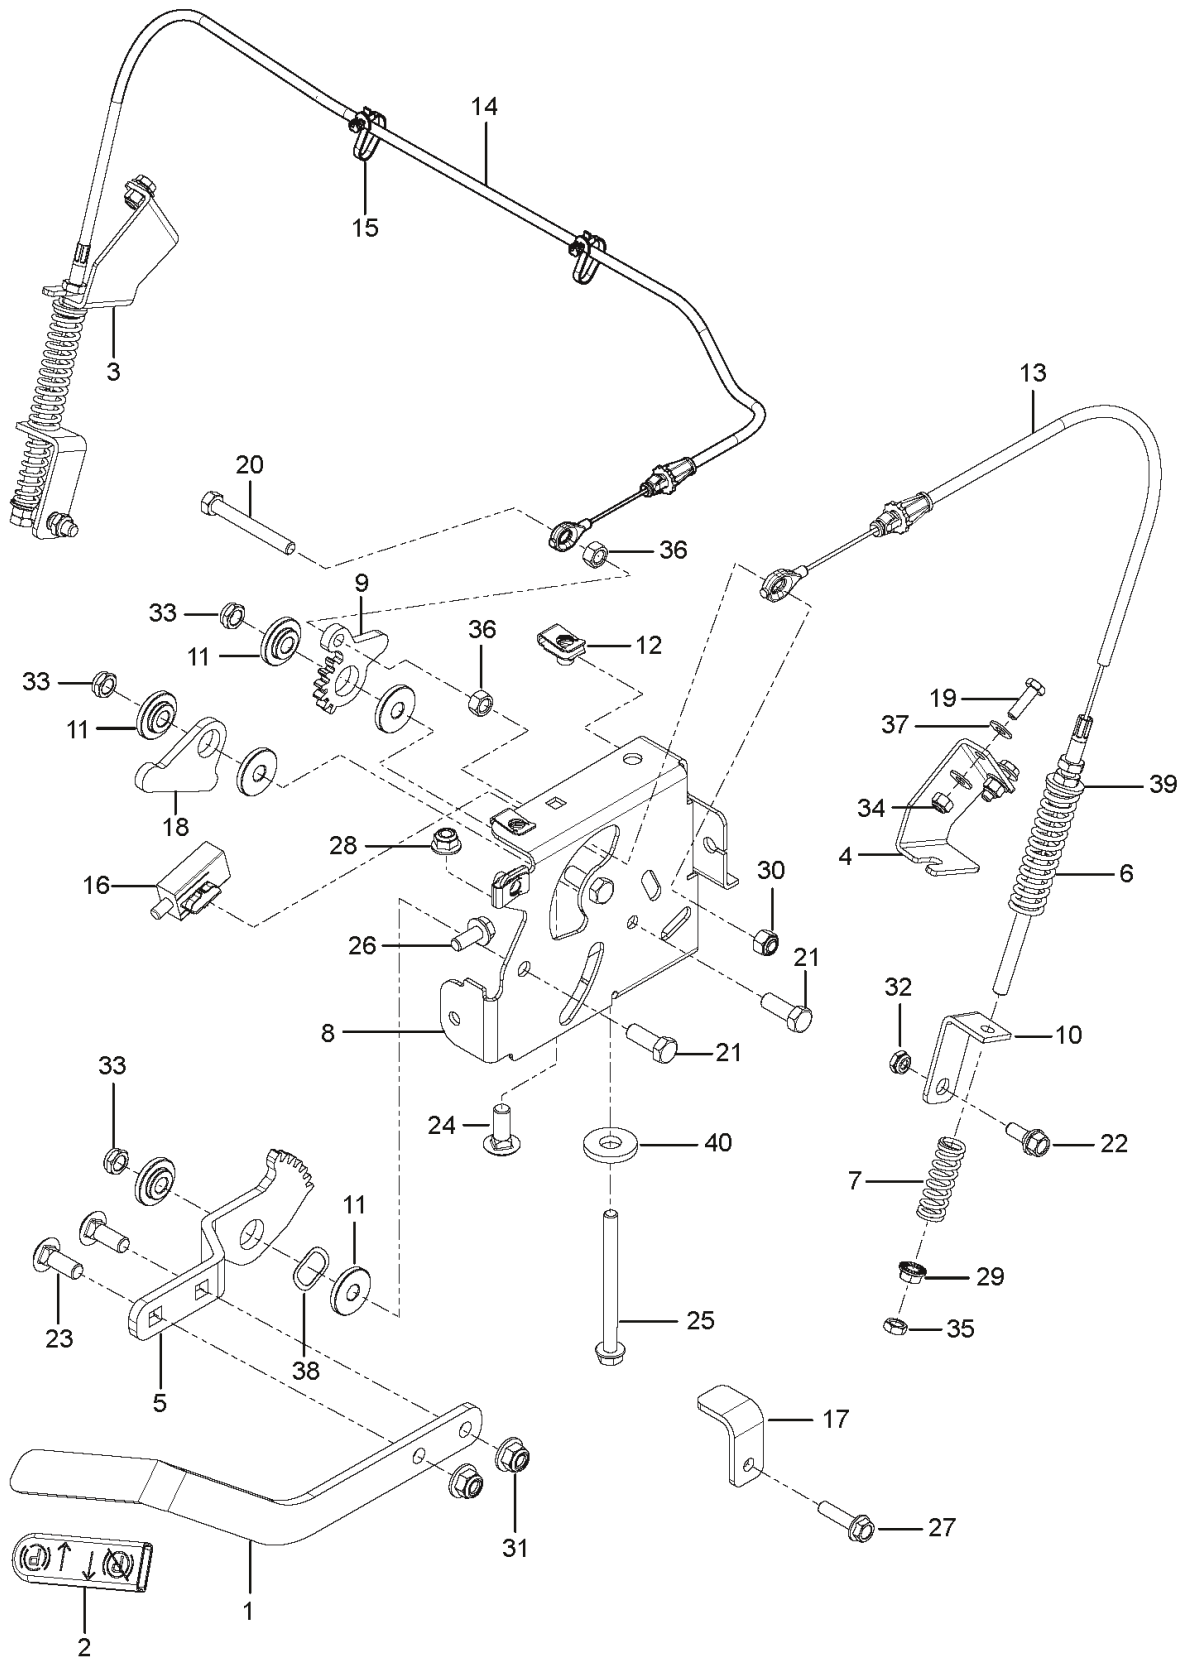

MZ5424SR, 967003902-01, 2013-01

SPARE PARTS LIST

REF.	PART NO.	DESCRIPTION	REMARK	QTY.	KIT
1	539107959	DECAL	WARNINGS	1	
2	539105745	DECAL	BATTERY WARNING	1	
3	539103333	DECAL	MOTION CONTROL	2	
4	539913010	DECAL	BLADE WARNING	1	
5	539105744	DECAL	DANGER BLT DRIVE	1	
6	521988005	DECAL	MZ5424S	1	
7	574841103	DECAL	CONSOLE	1	
8	539105746	DECAL	SEVERING	1	
9	539112620	DECAL	BELT ROUTING	1	
10	539113213	DECAL		1	
11	539113224	DECAL	DEFLECTOR	1	
12	539110974	DECAL	TRACKING	2	
13	539132039	DECAL		1	
14	539132187	DECAL		1	
15	532429196	DECAL	HUSQVARNA	2	
16	532428676	DECAL	CROWN H	2	
18	574569002	DECAL	ROPS WARNING	1	
19	574569005	DECAL	ROPS	1	
20	580885801	DECAL	E85	1	

REF.	PART NO.	DESCRIPTION	REMARK	QTY.	KIT
1	510408301	PEDAL		1	
2	539110808	CROSS LINK		2	
3	586701701	SPACER		2	
4	539131861	SPACER .3		1	
5	581215202	SHAFT		1	
6	539104807	PLATE		2	
7	539131897	BELLCRANK		1	
8	539131853	BELLCRANK		1	
9	539112223	STRUT		2	
10	539109693	LIFT CHAIN - 3 LINK		4	
11	539131566	LATCH. TRANSPORT		1	
12	539105059	ROPE		1	
13	539131791	MOUNT. SPRING		1	
14	539132017	MOUNT. STRUT		2	
15	539131792	TAB. SPRING		1	
16	539112896	BOLT		1	
17	539102642	SPRING		1	
18	539132734	SPRING. TORSION		1	
19	539131850	HEIGHT. ADJUST. DECK		1	
20	539131860	PIVOT. LATCH. TRANSPORT		1	
21	539104808	SUPPORT		4	
22	539132182	PIN		1	
23	539991043	BUSHING		10	
24	539132851	GRIP. TRANSPORT-RELEASE		1	
25	539115501	COTTER		6	
26	539101721	SCREW		4	
27	539108181	HCS 1/2-13 X 1-3/4 GR 8 ZD		2	
28	539107475	BOLT		1	
29	539101175	SCREW		4	
30	539101341	SCREW		1	
31	539990646	HHCS 1/2-13 X 1		1	
32	539108073	BOLT		4	
33	539976941	SCREW		4	
34	539131781	HHFS 3/8-16 X 2 3/4		1	
35	539101331	NUT		2	
36	539112899	NUT. 5/16-18, NYLOC		5	
37	539976979	NUT		4	
38	539102582	NUT		8	
39	539132019	NUT		8	
39	819141614	WASHER		1	
40	539200282	NUT		2	
40	539102843	WASHER		1	
41	539109554	WASH USS FLAT 1/2		2	