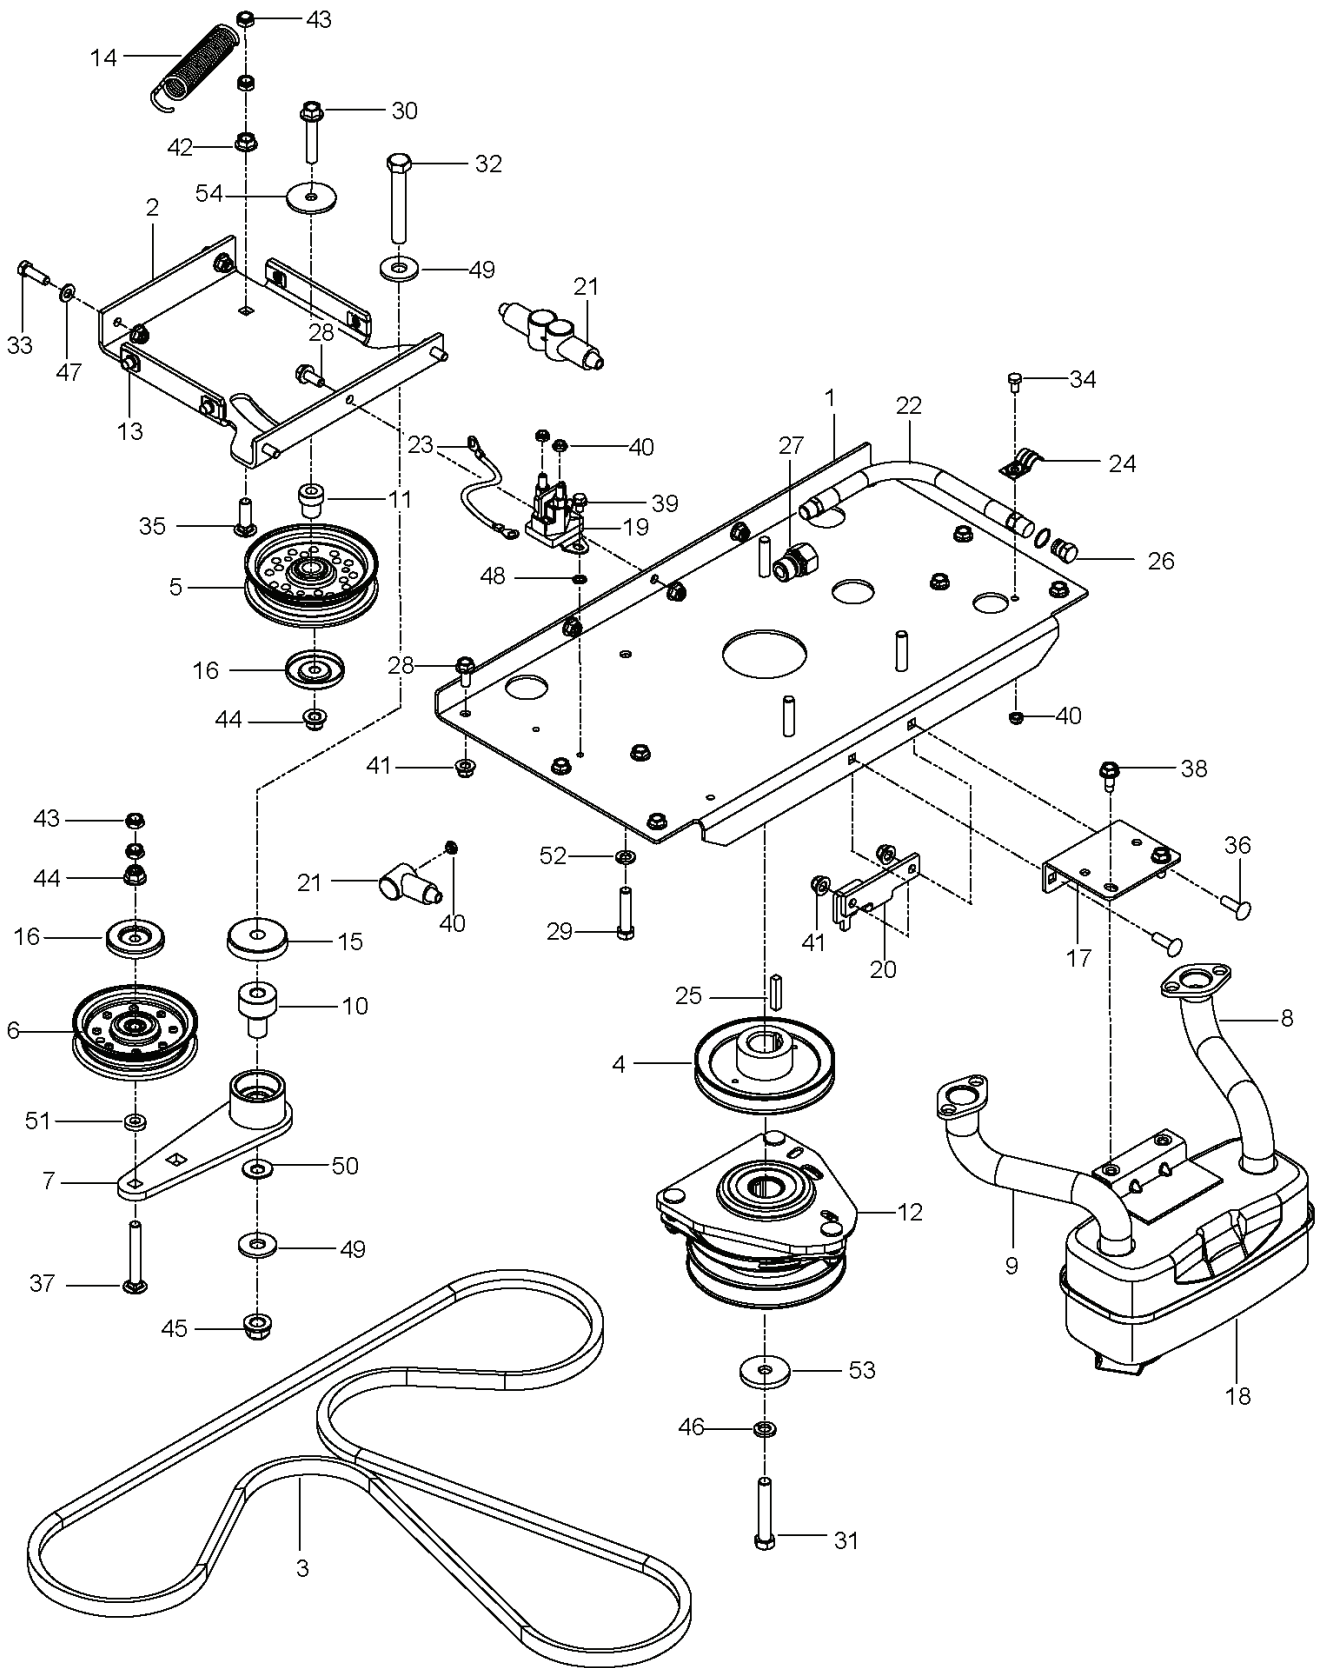

REF.	PART NO.	DESCRIPTION	REMARK	QTY.	KIT
1	574846302	PLATE		1	
2	574846402	PLATE		1	
3	574870901	BELT		1	
4	585813701	PULLEY		1	
5	539976688	PULLEY		1	
6	532175820	PULLEY		1	
7	510041603	ARM	W/ BEARINGS	1	
8	583955701	TUBE		1	
9	583955601	TUBE		1	
10	510206301	PIVOT		1	
11	525435601	PIVOT		1	
12	532179335	CLUTCH		1	
13	539104763	CLIP		4	
14	510254401	SPRING		1	
15	539114662	SHIELD.DUST		1	
16	510254501	SHIELD		2	
17	575229902	BRACKET		1	
18	539131604	MUFFLER ASSY		1	
19	539101714	SOLENOID		1	
20	585813601	BRACKET		1	
21	539102759	INSULATOR		3	
22	584825501	HOSE ASSY		1	
23	539102757	CABLE		1	
24	539101363	CLAMP		1	
25	539912757	KEY		1	
26	585807101	PLUG		1	
27	522599001	ADAPTER		1	
28	874490512	BOLT		11	
29	539990563	SCREW		4	
30	874490632	SCREW		1	
31	581332802	BOLT		1	
32	539103433	SCREW		1	
33	539990209	SCREW		2	
34	539990071	HCS ¼20 X ½ GR 5 ZD		1	
35	539100413	RHSNB 3/8-16 X 1-1/4 GD5 ZN		1	
36	539107271	SCREW		2	
37	539130235	RHSNB 3/8-16 X 2.75 GR5 ZD		1	
38	539107475	BOLT		2	
39	539990302	HWST 1/4C X 3/8		2	
40	539108120	NUT		4	
41	539112899	NUT, 5/16-18, NYLOC		15	
42	539990613	NUT		1	
43	539200282	NUT		4	
44	521996501	NUT		2	
45	521991101	NUT		1	
46	539990247	WASHER		1	
47	819111116	WASHER		2	
48	539990053	WASHER		2	
49	539109554	WASH USS FLAT 1/2		2	
50	539115528	1/2" CONTACT BELLSPR		1	
51	539109562	WASHER		1	
52	810030600	WASHER		4	
53	539106504	WASHER		1	
54	539111897	WASHER		1	
	575018301	HARNASS	NOT SHOWN	1	
	532198316	PIGTAIL.MATNLK.OLD.HARN		1