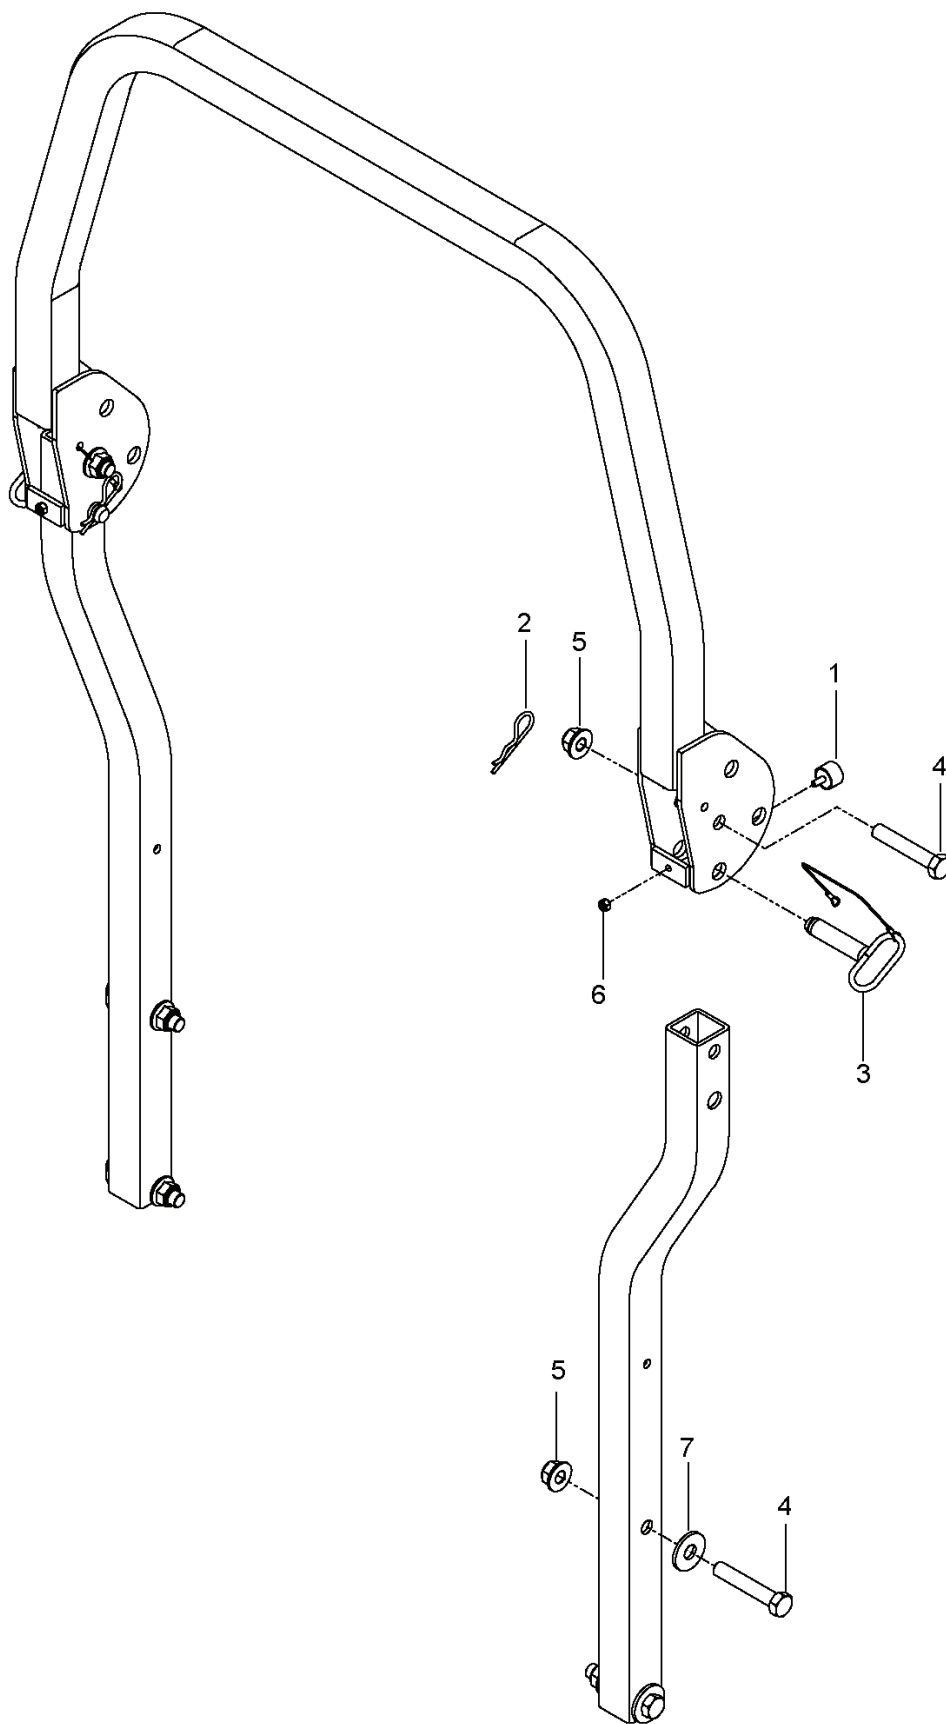

REF.	PART NO.	DESCRIPTION	REMARK	QTY.	KIT
1	522801401	BUMPER		2	
2	539200715	PIN HAIR .148 X 2-15/16 #210		2	
3	574388001	PIN	w/ CABLE	2	
4	580754601	BOLT		6	
5	525829101	NUT		6	
6	539976978	NUT		2	
7	539102653	WASHER		4	
	575274801	KIT	ROPS, SEAT BELT, MOUNT, HARDWARE	1