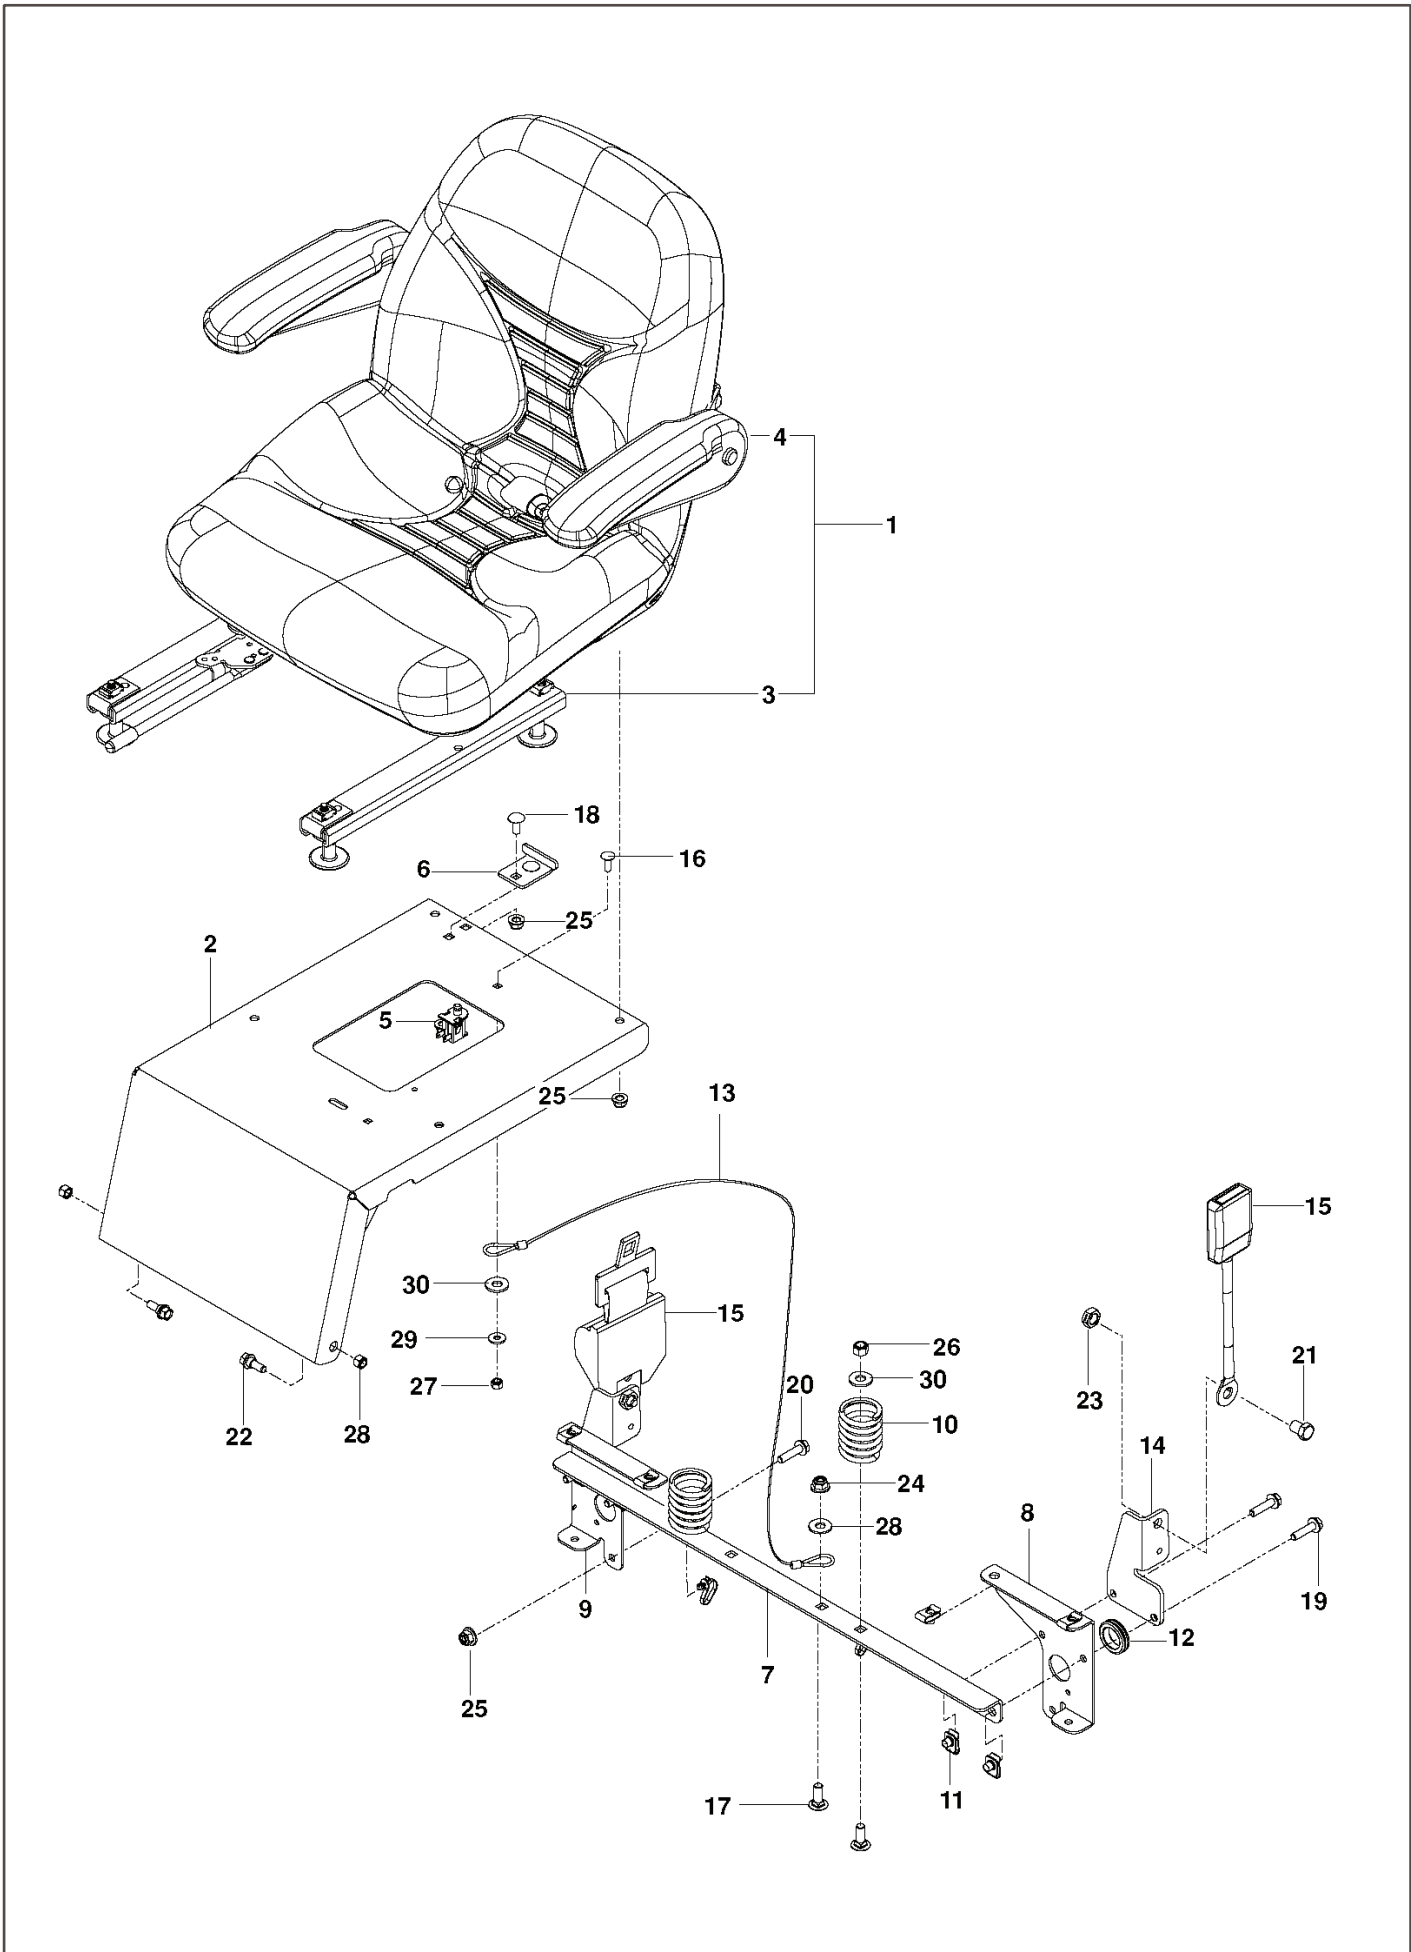

REF.	PART NO.	DESCRIPTION	REMARK	QTY.	KIT
1	539130873	SEAT		1	
2	575608601	MOUNT		1	
3	539112037	TRACK ADJUSTMENT KIT		1	
4	539112036	ARMREST KIT, LT		1	
	539112035	ARMREST KIT, RT		1	
5	532421062	SWITCH		1	
6	539130793	STOP		1	
7	539131656	SUPPORT		1	
8	575224102	SUPPORT		1	
9	575224002	SUPPORT		1	
10	532124181	SPRING		2	
11	539104763	CLIP		8	
12	539105974	GROMMET		1	
13	539103247	WIRE		1	
14	584916802	MOUNT		2	
15	539130359	BELT		1	
16	539990074	SCREW		1	
17	539990645	BOLT		3	
18	539109100	BOLT		2	
19	525544001	BOLT		4	
20	525464701	SCREW		2	
21	539112034	HCS 7/16-20 X .75 GD 5		2	
22	539130896	BOLT		2	
23	539990394	NUT		2	
24	521996501	NUT		1	
25	539112899	NUT, 5/16-18, NYLOC		8	
26	539976979	NUT		2	
27	539976978	NUT		1	
28	539990717	NUT		2	
29	539990598	WASHER		1	
30	539990517	WASHER		4