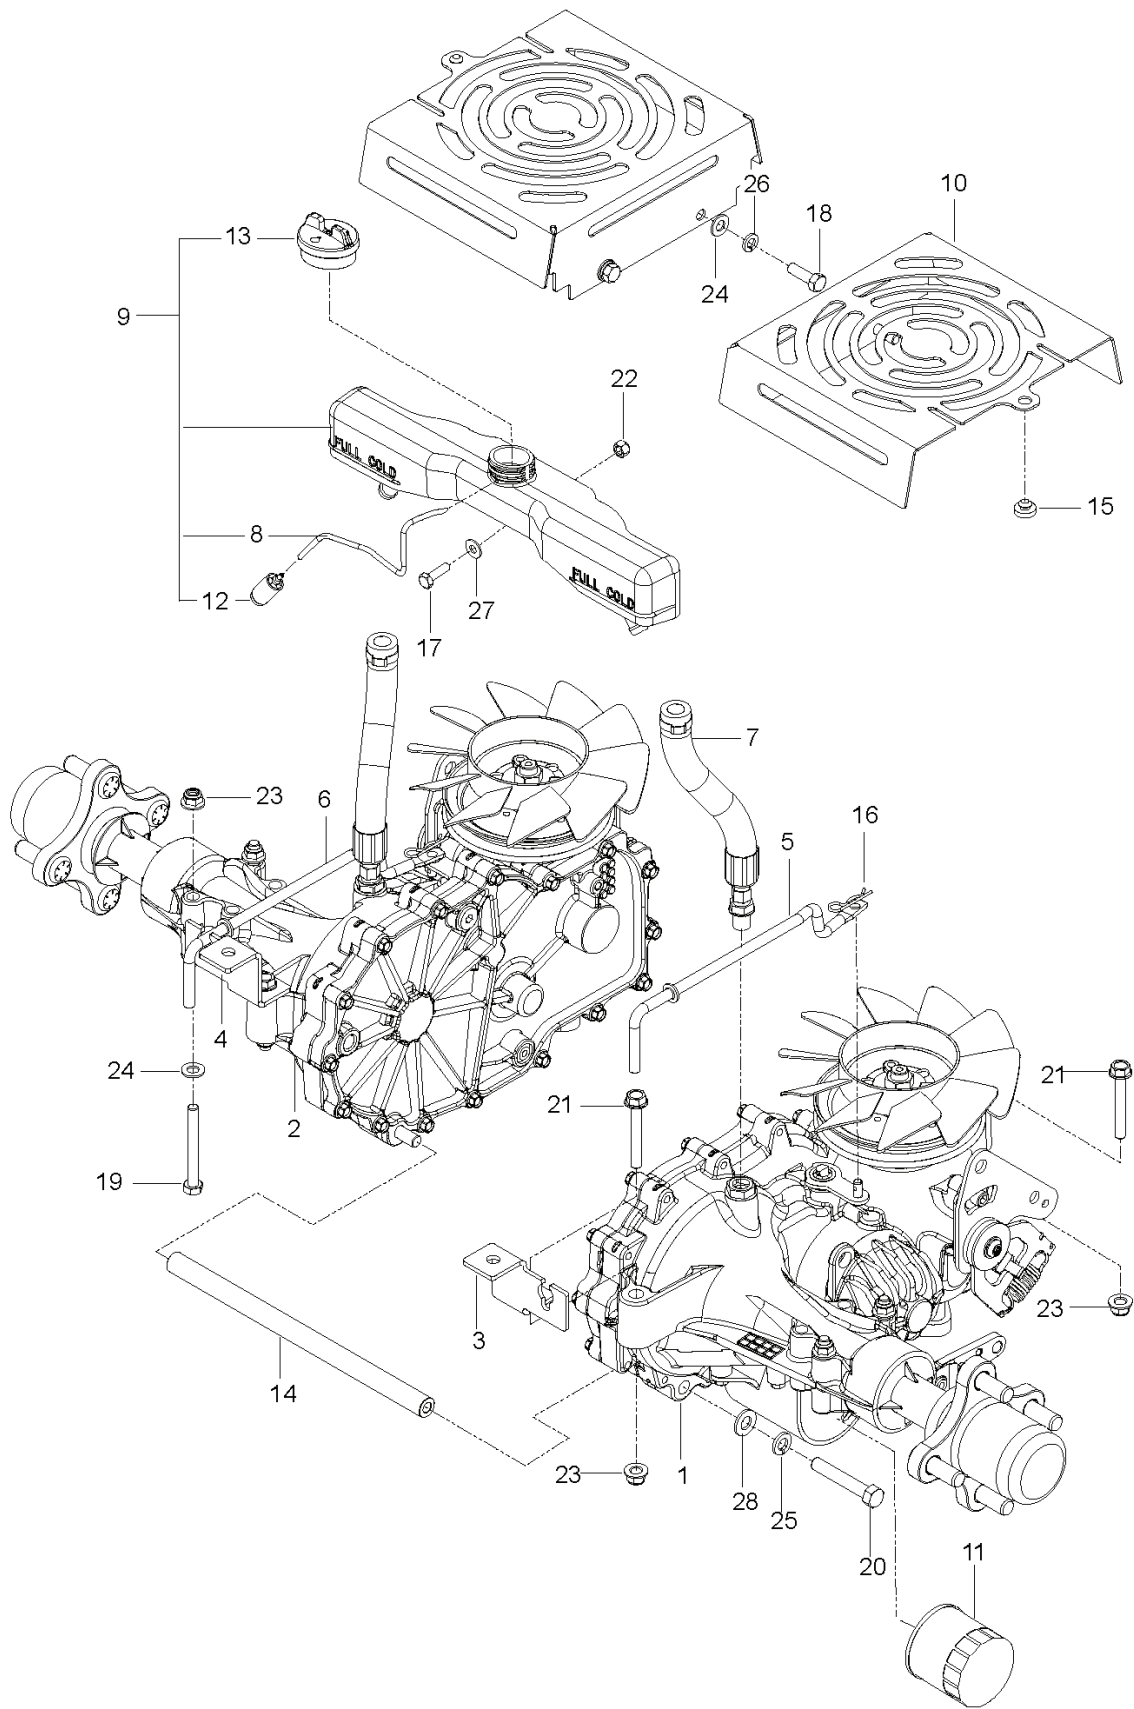

MZ5424SR, 967003902-01, 2013-01

SPARE PARTS LIST

REF.	PART NO.	DESCRIPTION	REMARK	QTY.	KIT
1	539107959	DECAL	WARNINGS	1	
2	539105745	DECAL	BATTERY WARNING	1	
3	539103333	DECAL	MOTION CONTROL	2	
4	539913010	DECAL	BLADE WARNING	1	
5	539105744	DECAL	DANGER BLT DRIVE	1	
6	521988005	DECAL	MZ5424S	1	
7	574841103	DECAL	CONSOLE	1	
8	539105746	DECAL	SEVERING	1	
9	539112620	DECAL	BELT ROUTING	1	
10	539113213	DECAL		1	
11	539113224	DECAL	DEFLECTOR	1	
12	539110974	DECAL	TRACKING	2	
13	539132039	DECAL		1	
14	539132187	DECAL		1	
15	532429196	DECAL	HUSQVARNA	2	
16	532428676	DECAL	CROWN H	2	
18	574569002	DECAL	ROPS WARNING	1	
19	574569005	DECAL	ROPS	1	
20	580885801	DECAL	E85	1	

REF.	PART NO.	DESCRIPTION	REMARK	QTY.	KIT
1	510408301	PEDAL		1	
2	539110808	CROSS LINK		2	
3	586701701	SPACER		2	
4	539131861	SPACER .3		1	
5	581215202	SHAFT		1	
6	539104807	PLATE		2	
7	539131897	BELLCRANK		1	
8	539131853	BELLCRANK		1	
9	539112223	STRUT		2	
10	539109693	LIFT CHAIN - 3 LINK		4	
11	539131566	LATCH. TRANSPORT		1	
12	539105059	ROPE		1	
13	539131791	MOUNT. SPRING		1	
14	539132017	MOUNT. STRUT		2	
15	539131792	TAB. SPRING		1	
16	539112896	BOLT		1	
17	539102642	SPRING		1	
18	539132734	SPRING. TORSION		1	
19	539131850	HEIGHT. ADJUST. DECK		1	
20	539131860	PIVOT. LATCH. TRANSPORT		1	
21	539104808	SUPPORT		4	
22	539132182	PIN		1	
23	539991043	BUSHING		10	
24	539132851	GRIP. TRANSPORT-RELEASE		1	
25	539115501	COTTER		6	
26	539101721	SCREW		4	
27	539108181	HCS 1/2-13 X 1-3/4 GR 8 ZD		2	
28	539107475	BOLT		1	
29	539101175	SCREW		4	
30	539101341	SCREW		1	
31	539990646	HHCS 1/2-13 X 1		1	
32	539108073	BOLT		4	
33	539976941	SCREW		4	
34	539131781	HHFS 3/8-16 X 2 3/4		1	
35	539101331	NUT		2	
36	539112899	NUT. 5/16-18, NYLOC		5	
37	539976979	NUT		4	
38	539102582	NUT		8	
39	539132019	NUT		8	
39	819141614	WASHER		1	
40	539200282	NUT		2	
40	539102843	WASHER		1	
41	539109554	WASH USS FLAT 1/2		2	