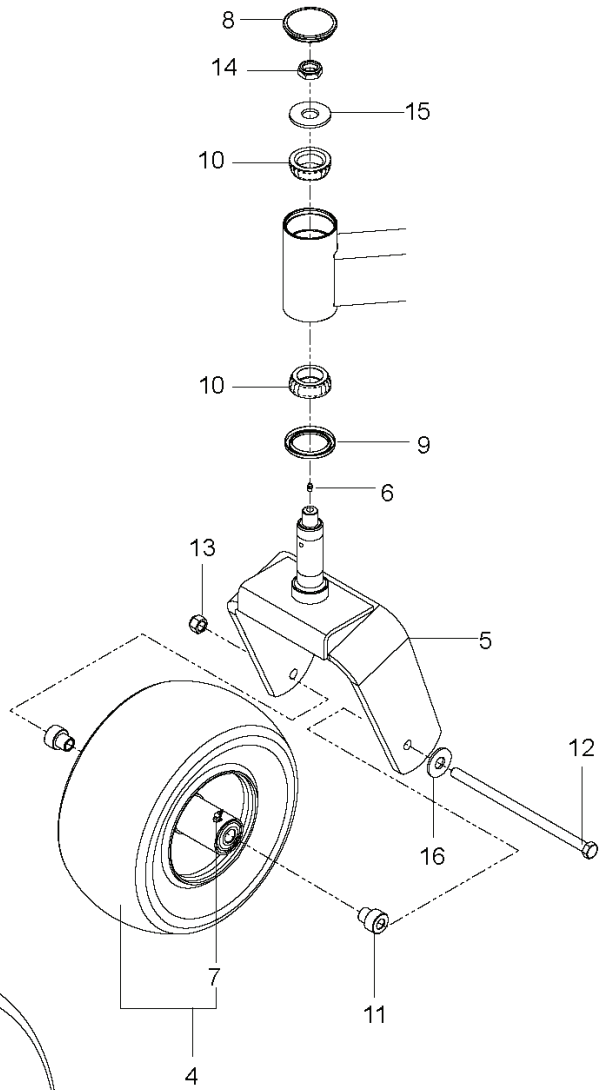

REF.	PART NO.	DESCRIPTION	REMARK	QTY.	KIT
1	522905101	TIRE		2	
2	522905102	TIRE		2	
3	539107431	TIRE		2	
4	539105521	WHEEL ASSY	PNEUMATIC	2	
5	525611902	FORK		2	
6	539101474	NIPPLE		2	
7	539103300	NIPPLE		2	
8	510034001	CAP		2	
9	510034301	SEAL		2	
10	510034401	BEARING		4	
11	539105518	SPACER		4	
12	539105517	BOLT		2	
13	521991101	NUT		2	
14	522842601	NUT		2	
15	574824701	WASHER		2	
16	539990250	WASHER		2	
	510154601	TIRE	FLAT FREE - OPTIONAL	2