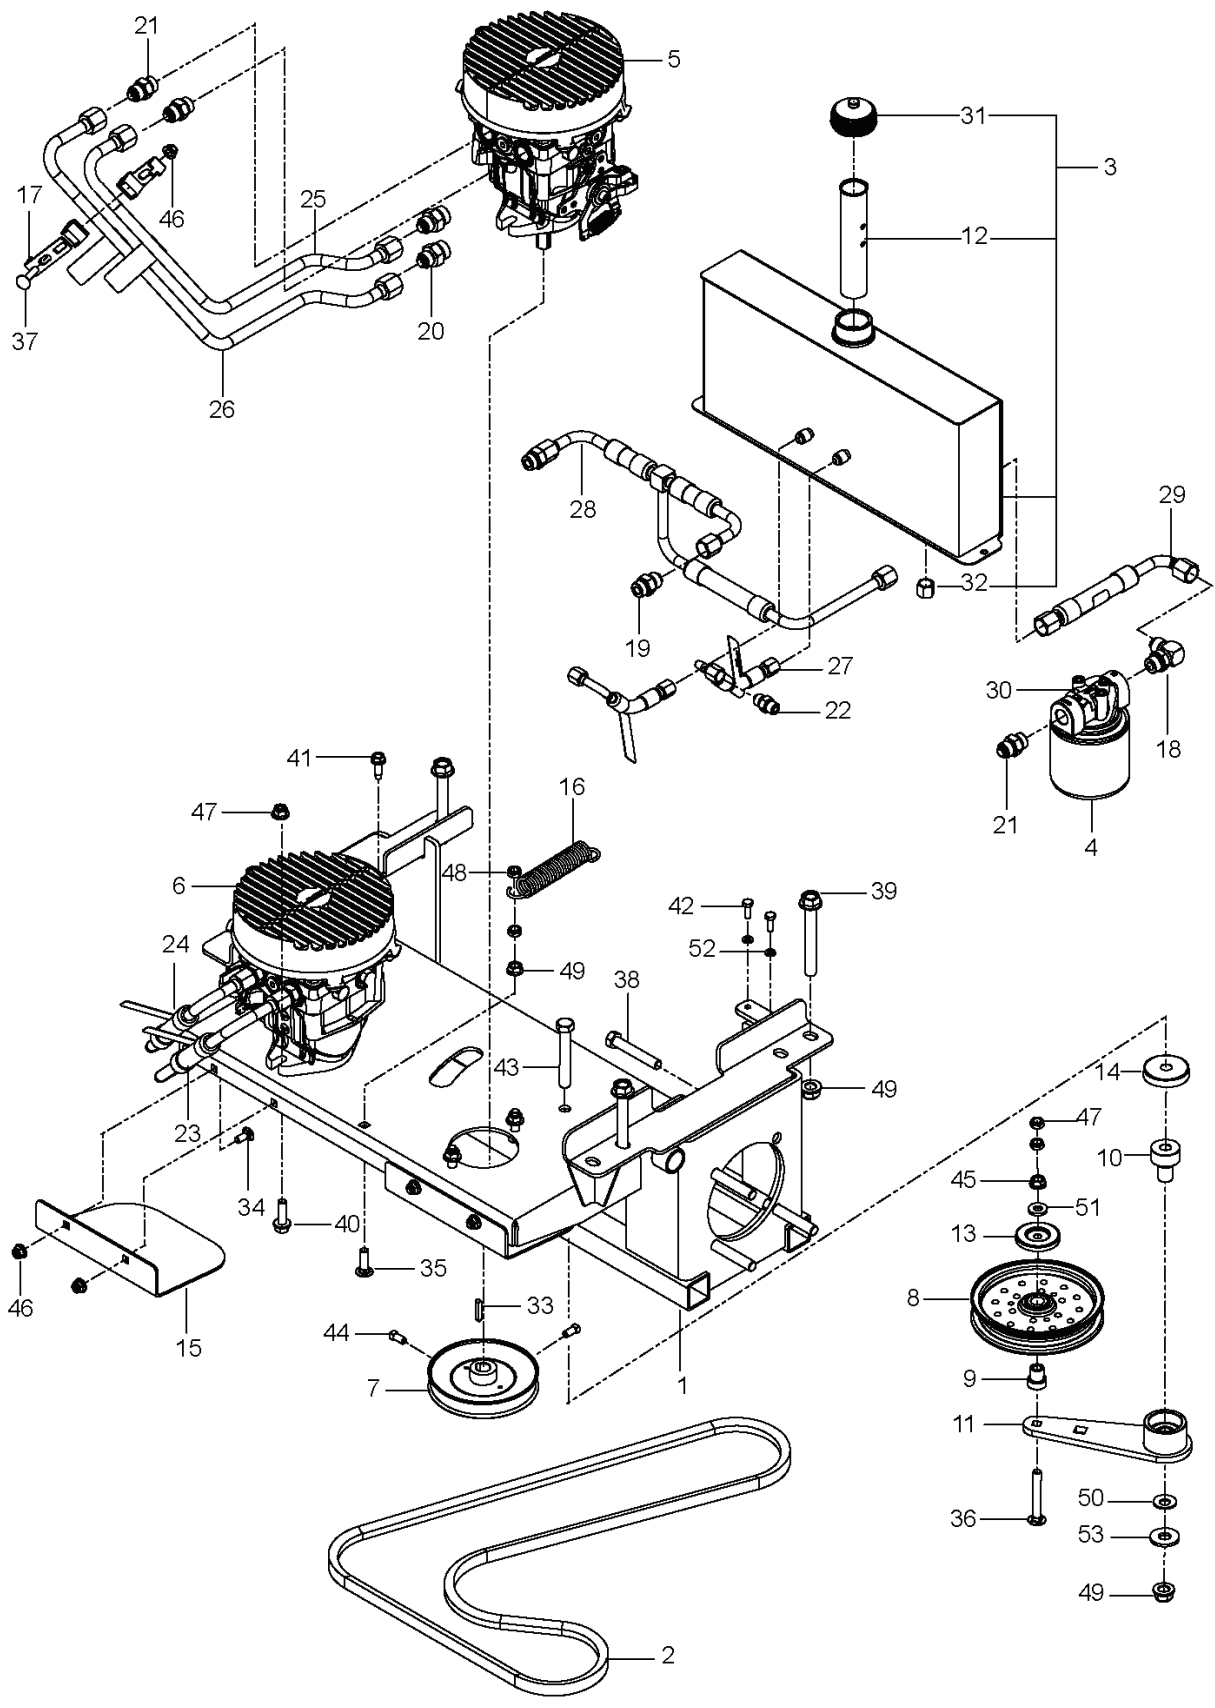

REF.	PART NO.	DESCRIPTION	REMARK	QTY.	KIT
1	506007902	FRAME		1	
2	573978301	BELT		1	
3	576035902	RESERVOIR		1	
4	522805401	FILTER		1	
5	505351001	PUMP		1	
6	505351101	PUMP		1	
7	510019001	PULLEY		2	
8	510283702	IDLER		1	
9	525435601	PIVOT		1	
10	510206301	PIVOT		1	
11	510041603	ARM		1	
12	522805001	TUBE		1	
13	510254501	SHIELD		1	
14	539114662	SHIELD, DUST		1	
15	574398502	SHIELD		2	
16	577437201	SPRING		1	
17	576577701	ASSEMBLY		2	
18	539101242	ELBOW		1	
19	539131748	FITTING		2	
20	539101239	CONNECTOR		4	
21	539101237	CONNECTION		5	
22	539103316	CONNECTION		2	
23	510010101	LINE		1	
24	510010201	LINE		1	
25	510010301	LINE		1	
26	510010401	LINE		1	
27	510010501	LINE		1	
28	510010601	LINE		2	
29	510010701	LINE		1	
30	575872301	HEAD		1	
31	522805301	CAP		1	
32	539105168	CAP		1	
33	592724201	KEY		2	
34	872140506	BOLT		4	
35	872140610	BOLT		1	
36	872140622	BOLT		1	
37	872140512	BOLT		1	
38	874780844	BOLT		8	
39	525544801	SCREW		4	
40	525834201	SCREW		4	
41	539113226	BLT 5/16-18 X 1 THRD FORM ZD		2	
42	874780410	BOLT		2	
43	874780852	BOLT		1	
44	539102717	SCREW		4	
45	539990613	NUT		1	
46	539112899	NUT, 5/16-18, NYLOC		5	
47	521996501	NUT		4	
48	539200282	NUT		8	
49	521991101	NUT		5	
50	539115528	1/2" CONTACT BELLSPR		1	
51	522023401	WASHER		1	
52	539990052	WASHER		2	
53	819182212	WASHER		1