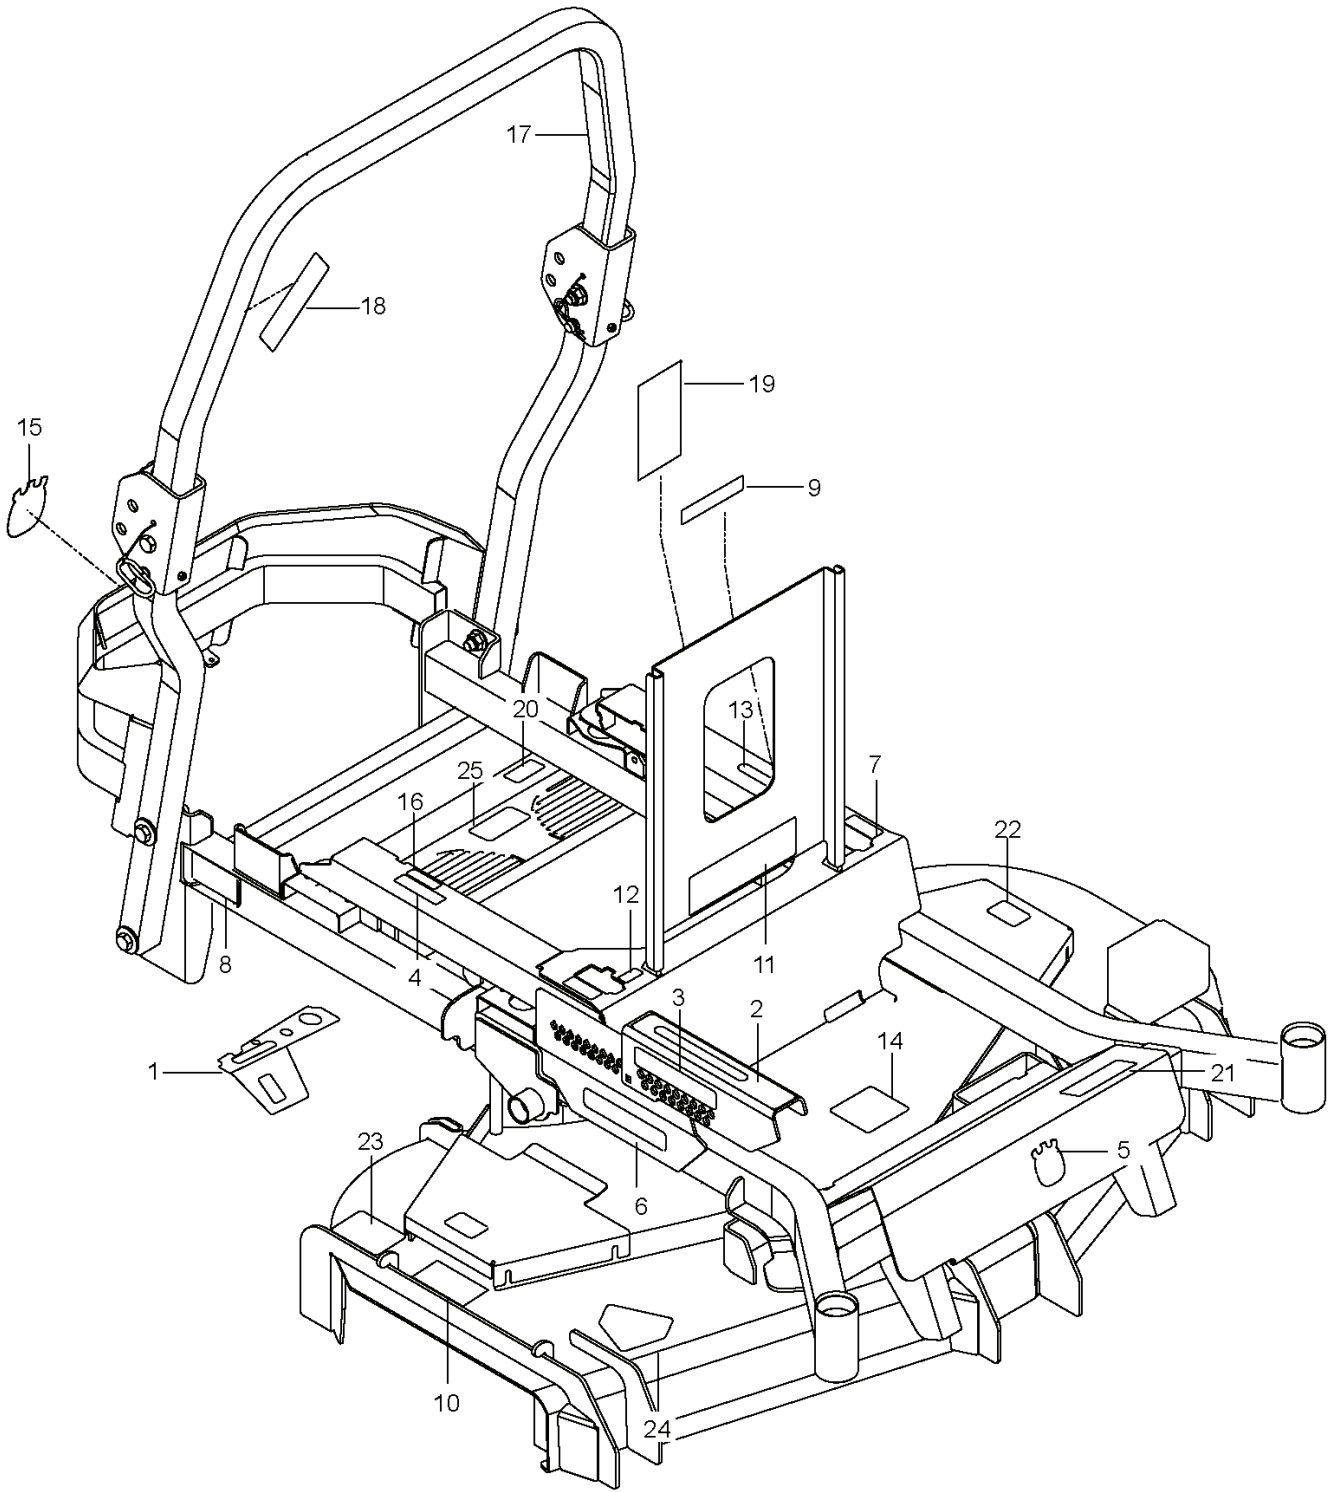

PZ 6030 CV, 966614101-00, 2011-01

SPARE PARTS LIST

REF.	PART NO.	DESCRIPTION	REMARK	QTY.	KIT
1	581930001	DECAL	CONSOLE W/ SERV LIGHT	1	
	510246602	DECAL	CONSOLE W/CHOKE	1	
2	516038101	DECAL	HEIGHT	1	
3	525349701	DECAL	HEIGHT	1	
4	532424102	DECAL	SPARK ARRESTOR	1	
5	532428676	DECAL	CROWN H SM	1	
6	532429196	DECAL	HUSQVARNA	2	
7	589283001	DECAL	MOTION CONTROL	2	
8	539105744	DECAL	BELT DRIVE WARN	1	
9	539105745	DECAL	BATTERY WARNING	1	
10	539105746	DECAL	SEVERING	1	
11	583934001	DECAL	WARNING	1	
12	585142601	DECAL	TRACKING	2	
13	539120006	DECAL	PARK BRAKE	1	
14	574437301	DECAL	BELT ROUTE	1	
15	574455001	DECAL	CROWN LG	1	
16	574569401	DECAL	FUSE	1	
17	574569002	DECAL	ROPS WARNING	1	
18	574569006	DECAL	ROPS	1	
19	574825901	DECAL	SERVICE	1	
20	577150101	DECAL	FUEL VALVE	1	
21	581384401	DECAL	PZ 60	1	
22	581724301	DECAL	NO STEP	2	
23	581724401	DECAL	DEFLECTOR	1	
24	584904601	DECAL	BLADE WARNING	1	
25	539114832	DECAL	SYNTHETIC OIL	1	

REF.	PART NO.	DESCRIPTION	REMARK	QTY.	KIT
1	510004602	PLATE		1	
2	510019801	PULLEY		1	
3	583901001	MUFFLER		1	
4	525749501	CLUTCH		1	
5	522676702	STOP		1	
6	539118911	NIPPLE		2	
7	539105072	90DEG.ELBOW 3/8NPT		1	
8	522837001	PLUG		1	
9	539110425	FUEL LINE (5')		1	
10	525749901	KEY		1	
11	532123487	HOSE CLAMP		2	
12	505280001	TIE WRAP		1	
13	539100141	SCREW		1	
14	539100143	SCREW		1	
15	525465401	SCREW		4	
16	539990208	SCREW		2	
17	539102582	NUT		1	
18	539112899	NUT, 5/16-18, NYLOC		7	
19	539125626	WASHER		1	
20	539990247	WASHER		1	
	522795601	HARNESS	NOT SHOWN	1	
	574825801	KIT	SPARK ARRESTOR	1	