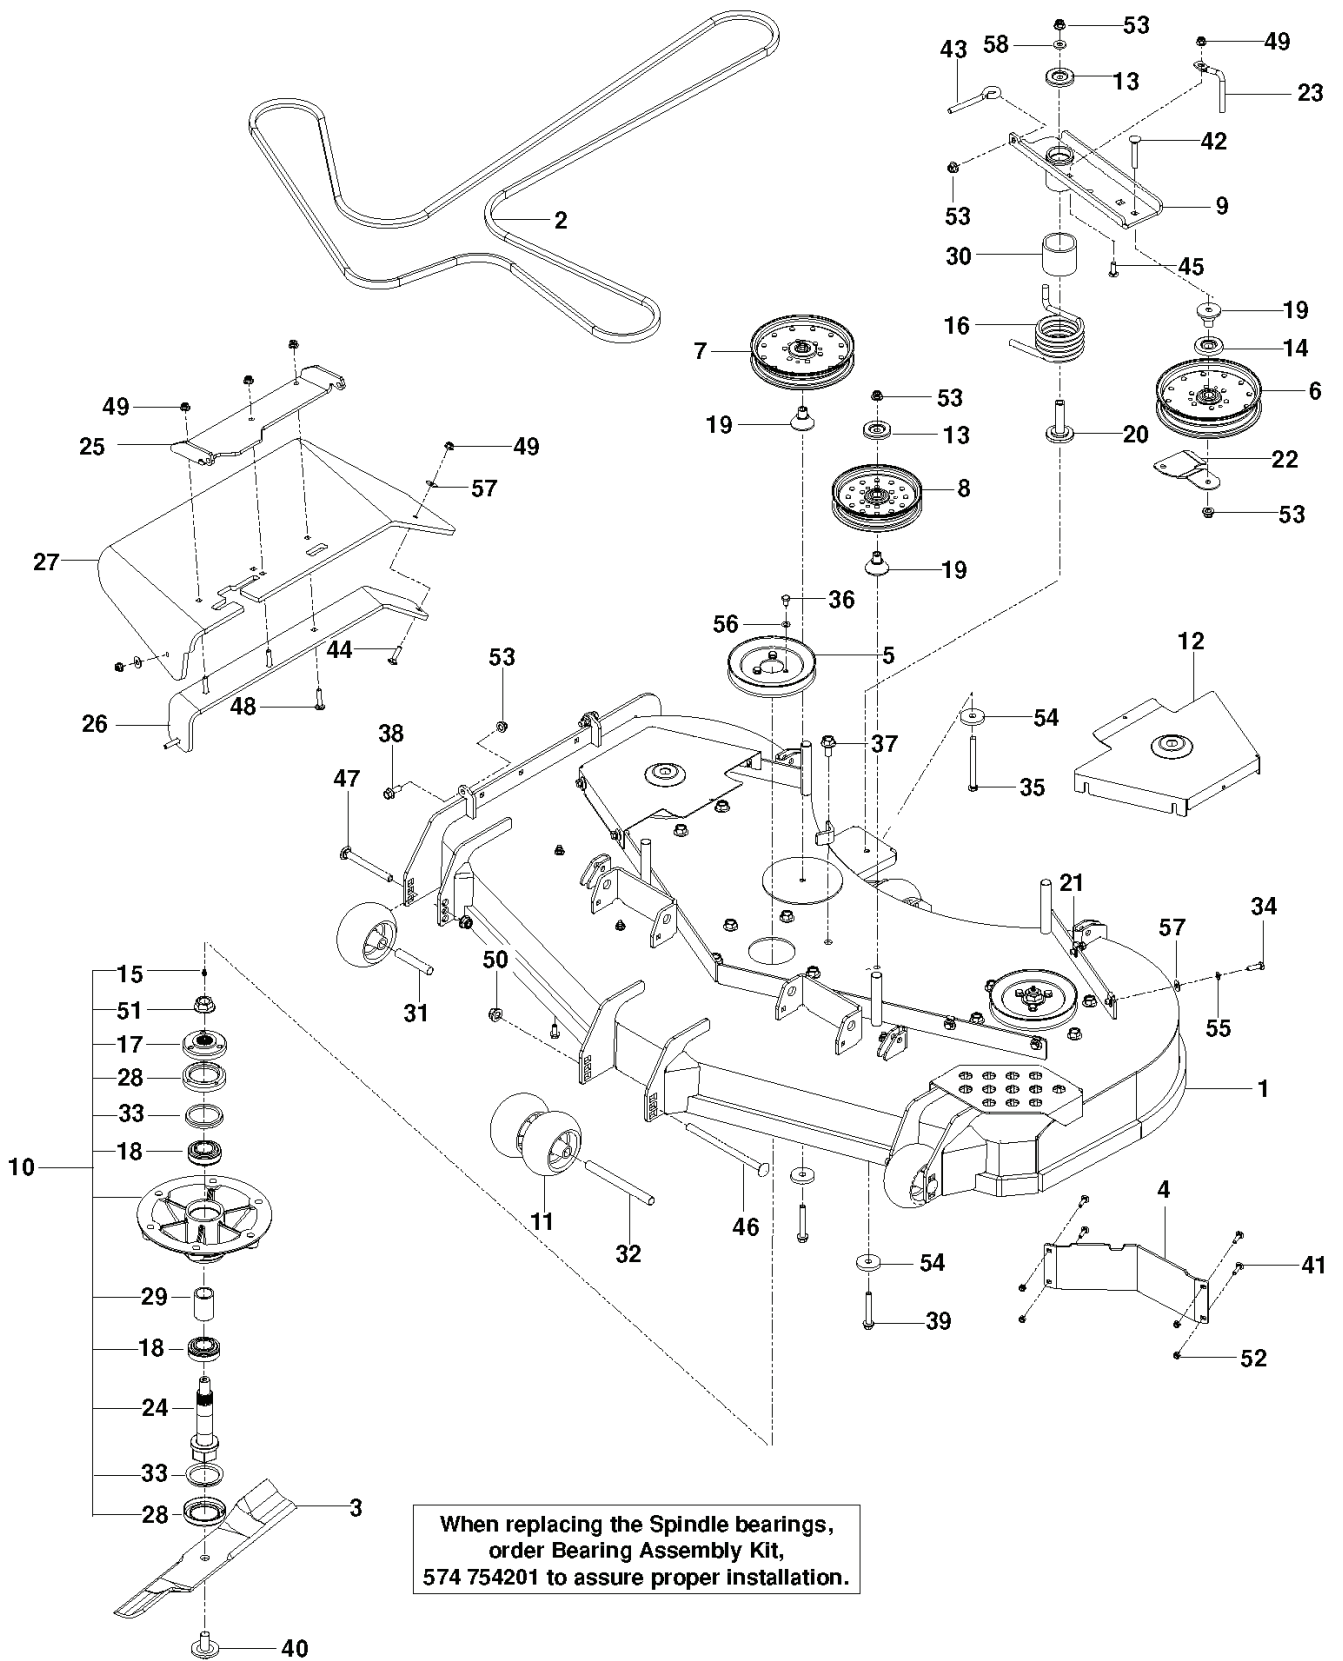

REF.	PART NO.	DESCRIPTION	REMARK	QTY.	KIT
1	574497201	DECK	w/ SAFETY DECALS	1	
2	575658403	BELT		1	
3	539105711	BLADE		3	
4	510437502	BAFFLE		1	
5	539130646	PULLEY		3	
6	510015101	PULLEY		1	
7	525598201	PULLEY		1	
8	510019601	PULLEY		1	
9	574722201	SERVICE KIT		1	
10	525836401	SPINDLE		3	
11	574169601	ROLLER		5	
12	510131202	SHIELD		2	
13	510254501	SHIELD		2	
14	510262201	SHIELD		2	
15	539976998	NIPPLE		3	
16	525310901	SPRING		1	
17	539130637	HUB		3	
18	539130638	BEARING		6	
19	510263701	BEARING		3	
20	522729701	BEARING		1	
21	539104763	CLIP		8	
22	574262102	GUIDE		1	
23	574262201	KEEPER		1	
24	525836001	SHAFT		3	
25	574197002	BRACKET		1	
26	525486002	BRACKET		1	
27	525485801	CHUTE		1	
28	539130643	CUP		6	
29	539130641	SPACER - BEARING		3	
30	525465601	SPACER		1	
31	574196401	TUBE		2	
32	574196501	TUBE		1	
33	539130639	V-RING, 55MM		6	
34	539990209	SCREW		8	
35	539101686	SCREW		1	
36	539130315	HCS		9	
37	574210601	SCREW		18	
38	525612801	SCREW		2	
39	539131781	HHFS 3/8-16 X 2 3/4		2	
40	539119007	SCREW		3	
41	539115620	1/4-20X3/4 CARR BLT		4	
42	539128101	BOLT		1	
43	574202001	EYE BOLT		1	
44	539100472	SCREW		2	
45	539107271	SCREW		1	
46	510022401	RHSNB		1	
47	510022301	SCREW		3	
48	539102933	SCREW		3	
49	539112899	NUT, 5/16-18, NYLOC		6	
50	521991101	NUT		4	
51	539130653	NUT		3	
52	539976978	NUT		4	
53	521996501	NUT		4	
54	539106504	WASHER		3	
55	539990187	WASHER		8	
56	539109600	WASH 5/16 DISC SPRING ZD		9	
57	539990692	WASHER		10	
58	522023401	WASHER		1	
	574754201	KIT	NOT SHOWN	1