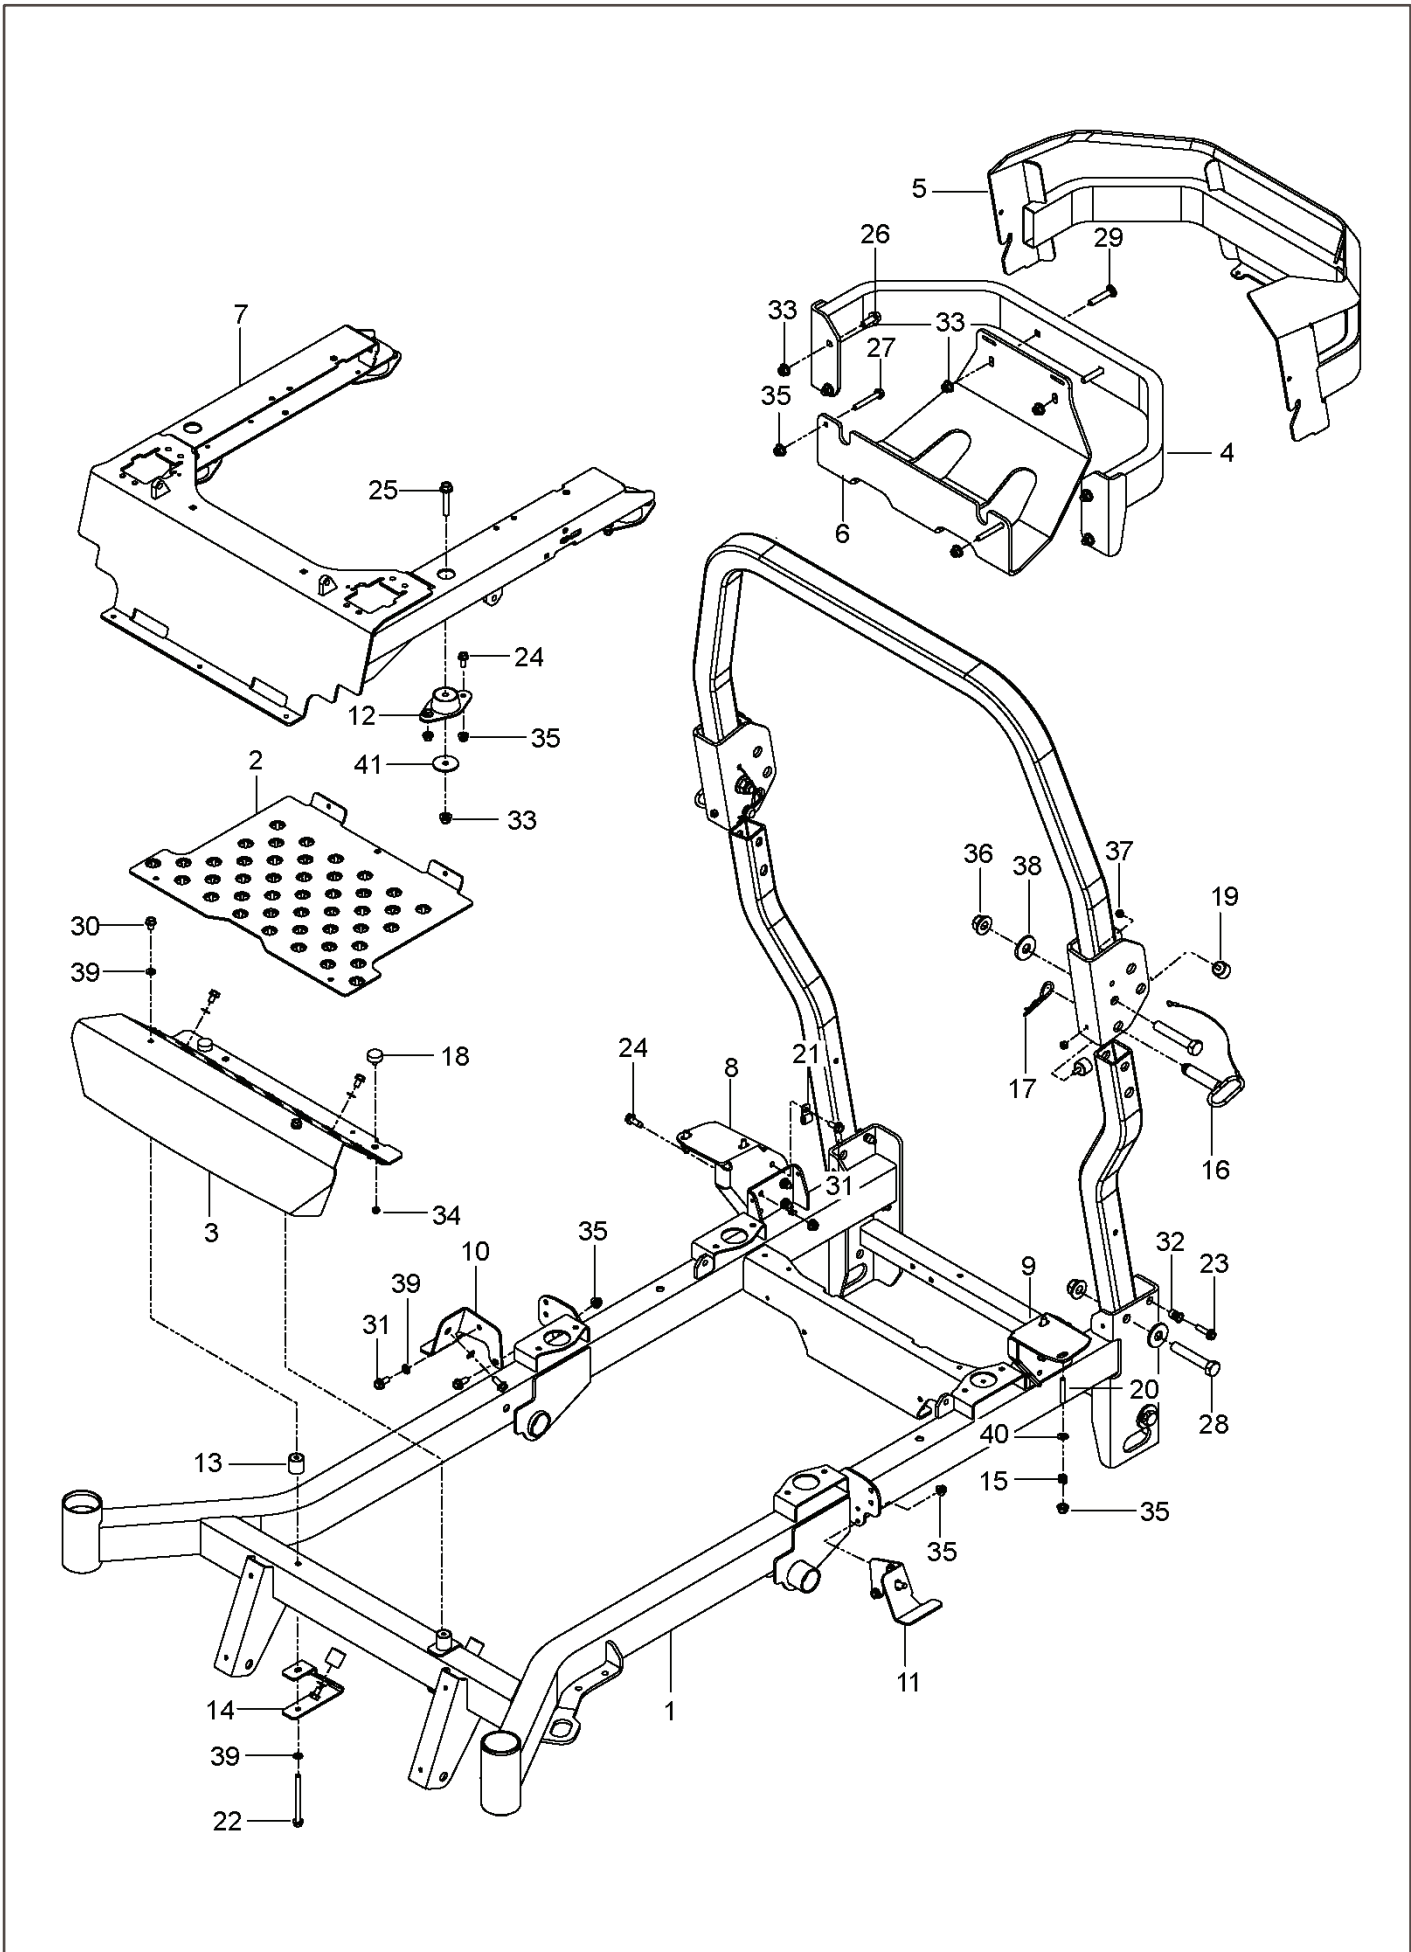

PZ 6030 CV, 966614101-00, 2011-01

SPARE PARTS LIST

REF.	PART NO.	DESCRIPTION	REMARK	QTY.	KIT
1	581930001	DECAL	CONSOLE W/ SERV LIGHT	1	
	510246602	DECAL	CONSOLE W/CHOKE	1	
2	516038101	DECAL	HEIGHT	1	
3	525349701	DECAL	HEIGHT	1	
4	532424102	DECAL	SPARK ARRESTOR	1	
5	532428676	DECAL	CROWN H SM	1	
6	532429196	DECAL	HUSQVARNA	2	
7	589283001	DECAL	MOTION CONTROL	2	
8	539105744	DECAL	BELT DRIVE WARN	1	
9	539105745	DECAL	BATTERY WARNING	1	
10	539105746	DECAL	SEVERING	1	
11	583934001	DECAL	WARNING	1	
12	585142601	DECAL	TRACKING	2	
13	539120006	DECAL	PARK BRAKE	1	
14	574437301	DECAL	BELT ROUTE	1	
15	574455001	DECAL	CROWN LG	1	
16	574569401	DECAL	FUSE	1	
17	574569002	DECAL	ROPS WARNING	1	
18	574569006	DECAL	ROPS	1	
19	574825901	DECAL	SERVICE	1	
20	577150101	DECAL	FUEL VALVE	1	
21	581384401	DECAL	PZ 60	1	
22	581724301	DECAL	NO STEP	2	
23	581724401	DECAL	DEFLECTOR	1	
24	584904601	DECAL	BLADE WARNING	1	
25	539114832	DECAL	SYNTHETIC OIL	1	

REF.	PART NO.	DESCRIPTION	REMARK	QTY.	KIT
1	510004602	PLATE		1	
2	510019801	PULLEY		1	
3	583901001	MUFFLER		1	
4	525749501	CLUTCH		1	
5	522676702	STOP		1	
6	539118911	NIPPLE		2	
7	539105072	90DEG.ELBOW 3/8NPT		1	
8	522837001	PLUG		1	
9	539110425	FUEL LINE (5')		1	
10	525749901	KEY		1	
11	532123487	HOSE CLAMP		2	
12	505280001	TIE WRAP		1	
13	539100141	SCREW		1	
14	539100143	SCREW		1	
15	525465401	SCREW		4	
16	539990208	SCREW		2	
17	539102582	NUT		1	
18	539112899	NUT, 5/16-18, NYLOC		7	
19	539125626	WASHER		1	
20	539990247	WASHER		1	
	522795601	HARNESS	NOT SHOWN	1	
	574825801	KIT	SPARK ARRESTOR	1	