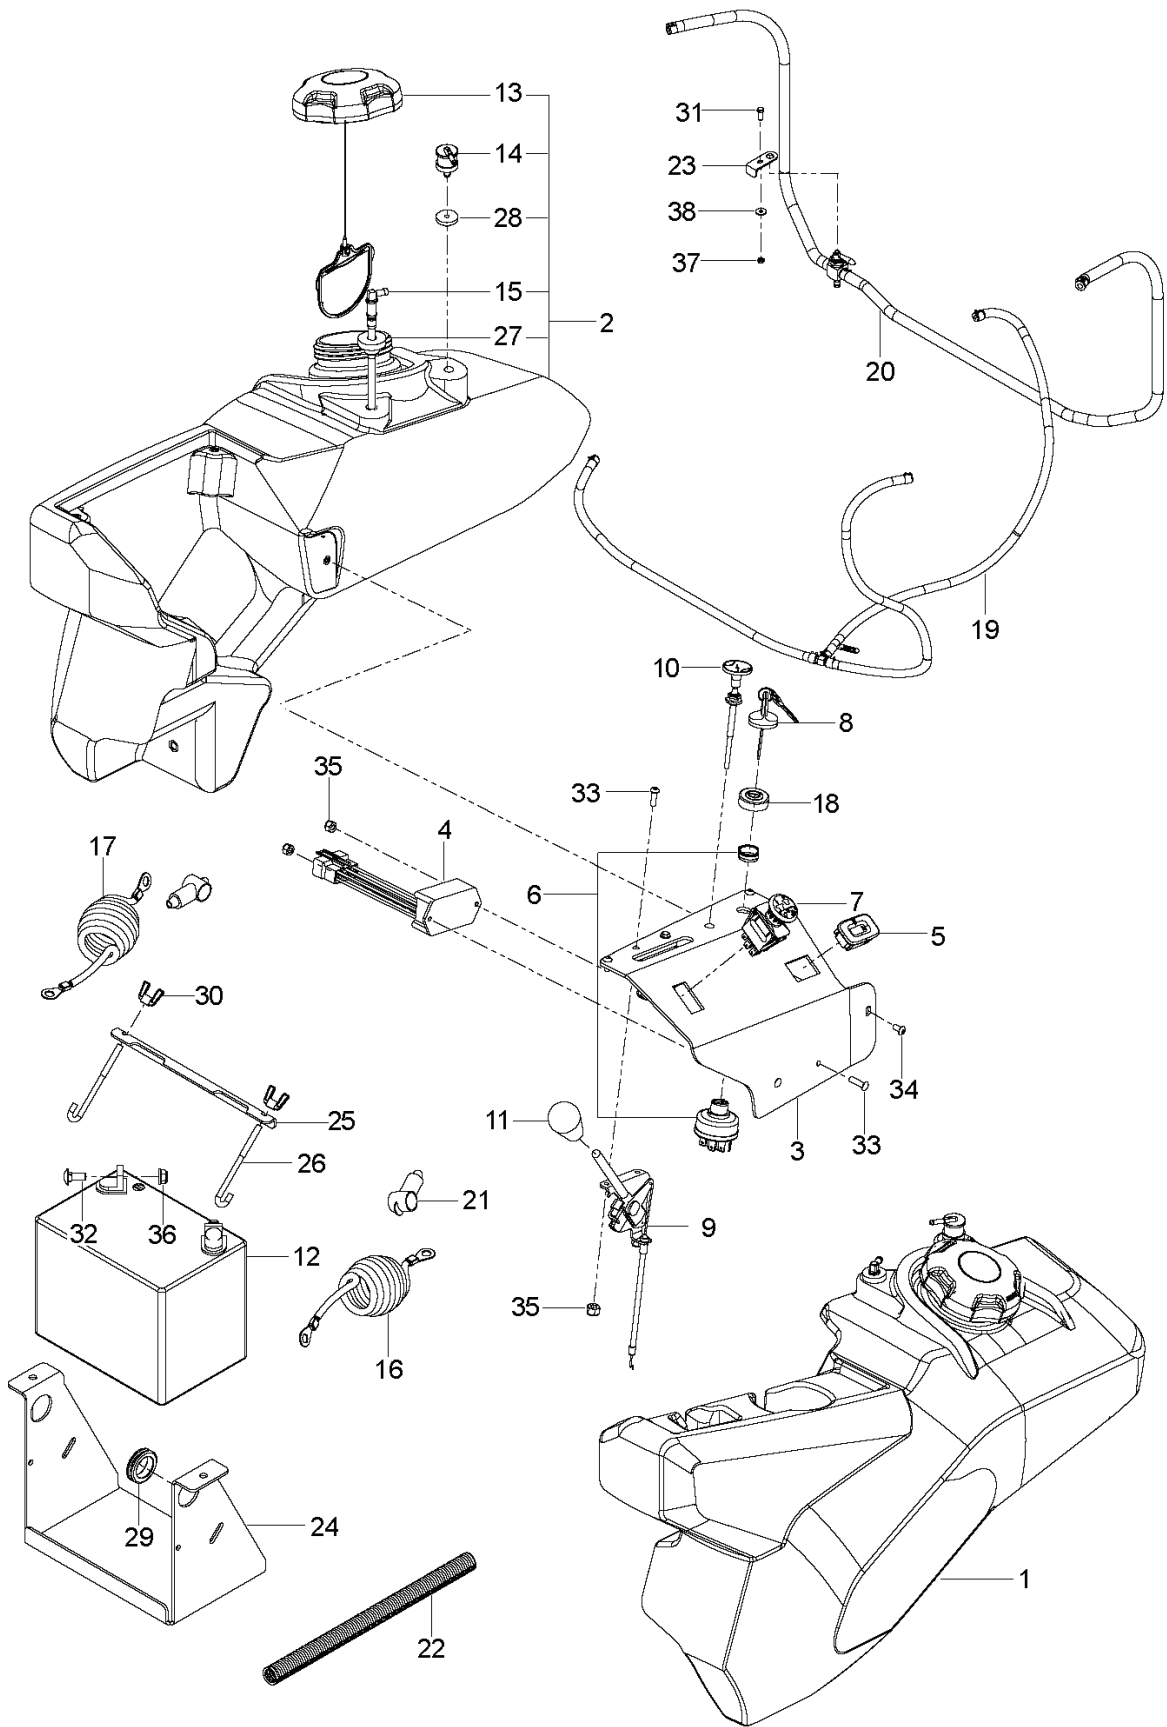

REF.	PART NO.	DESCRIPTION	REMARK	QTY.	KIT
1	584280301	FUEL TANK ASSY	LT	1	
2	584280401	FUEL TANK ASSY	RT	1	
3	529280202	PANEL		1	
4	574514001	TIMER		1	
5	586161801	HOUR METER		1	
6	574455401	SWITCH		1	
7	539131627	SWITCH		1	
8	574455501	KEY		1	
9	574207001	CABLE		1	
10	574206901	CABLE		1	
11	539132624	KNOB		1	
12	539102436	BATTERY		1	
13	575018101	CAP		2	
14	576618101	TANK VENT		2	
15	525865401	TUBE ASSY		2	
16	522718701	CABLE	POSITIVE	1	
17	522710701	CABLE	NEGATIVE	1	
18	539103178	NUT CAP		1	
19	576547702	ASSEMBLY	VAPOR LINE	1	
20	577150501	SERVICE KIT	FUEL LINE	1	
21	539102759	INSULATOR		2	
22	574235301	LOOM		1	
23	577104002	BRACKET		1	
24	510029902	BRACKET		2	
25	510030001	BRACKET		1	
26	510064001	HOOK		1	
27	539105245	GROMMET		2	
28	576618201	GROMMET		2	
29	539105974	GROMMET		1	
30	539990997	NUT		2	
31	539990580	SCREW		1	
32	872140506	BOLT		2	
33	574822701	SCREW		4	
34	539114341	SCREW		3	
35	539976977	NUT		4	
36	539112899	NUT, 5/16-18, NYLOC		3	
37	539108120	NUT		1	
38	574822701	SCREW		4	
38	539990598	WASHER		1