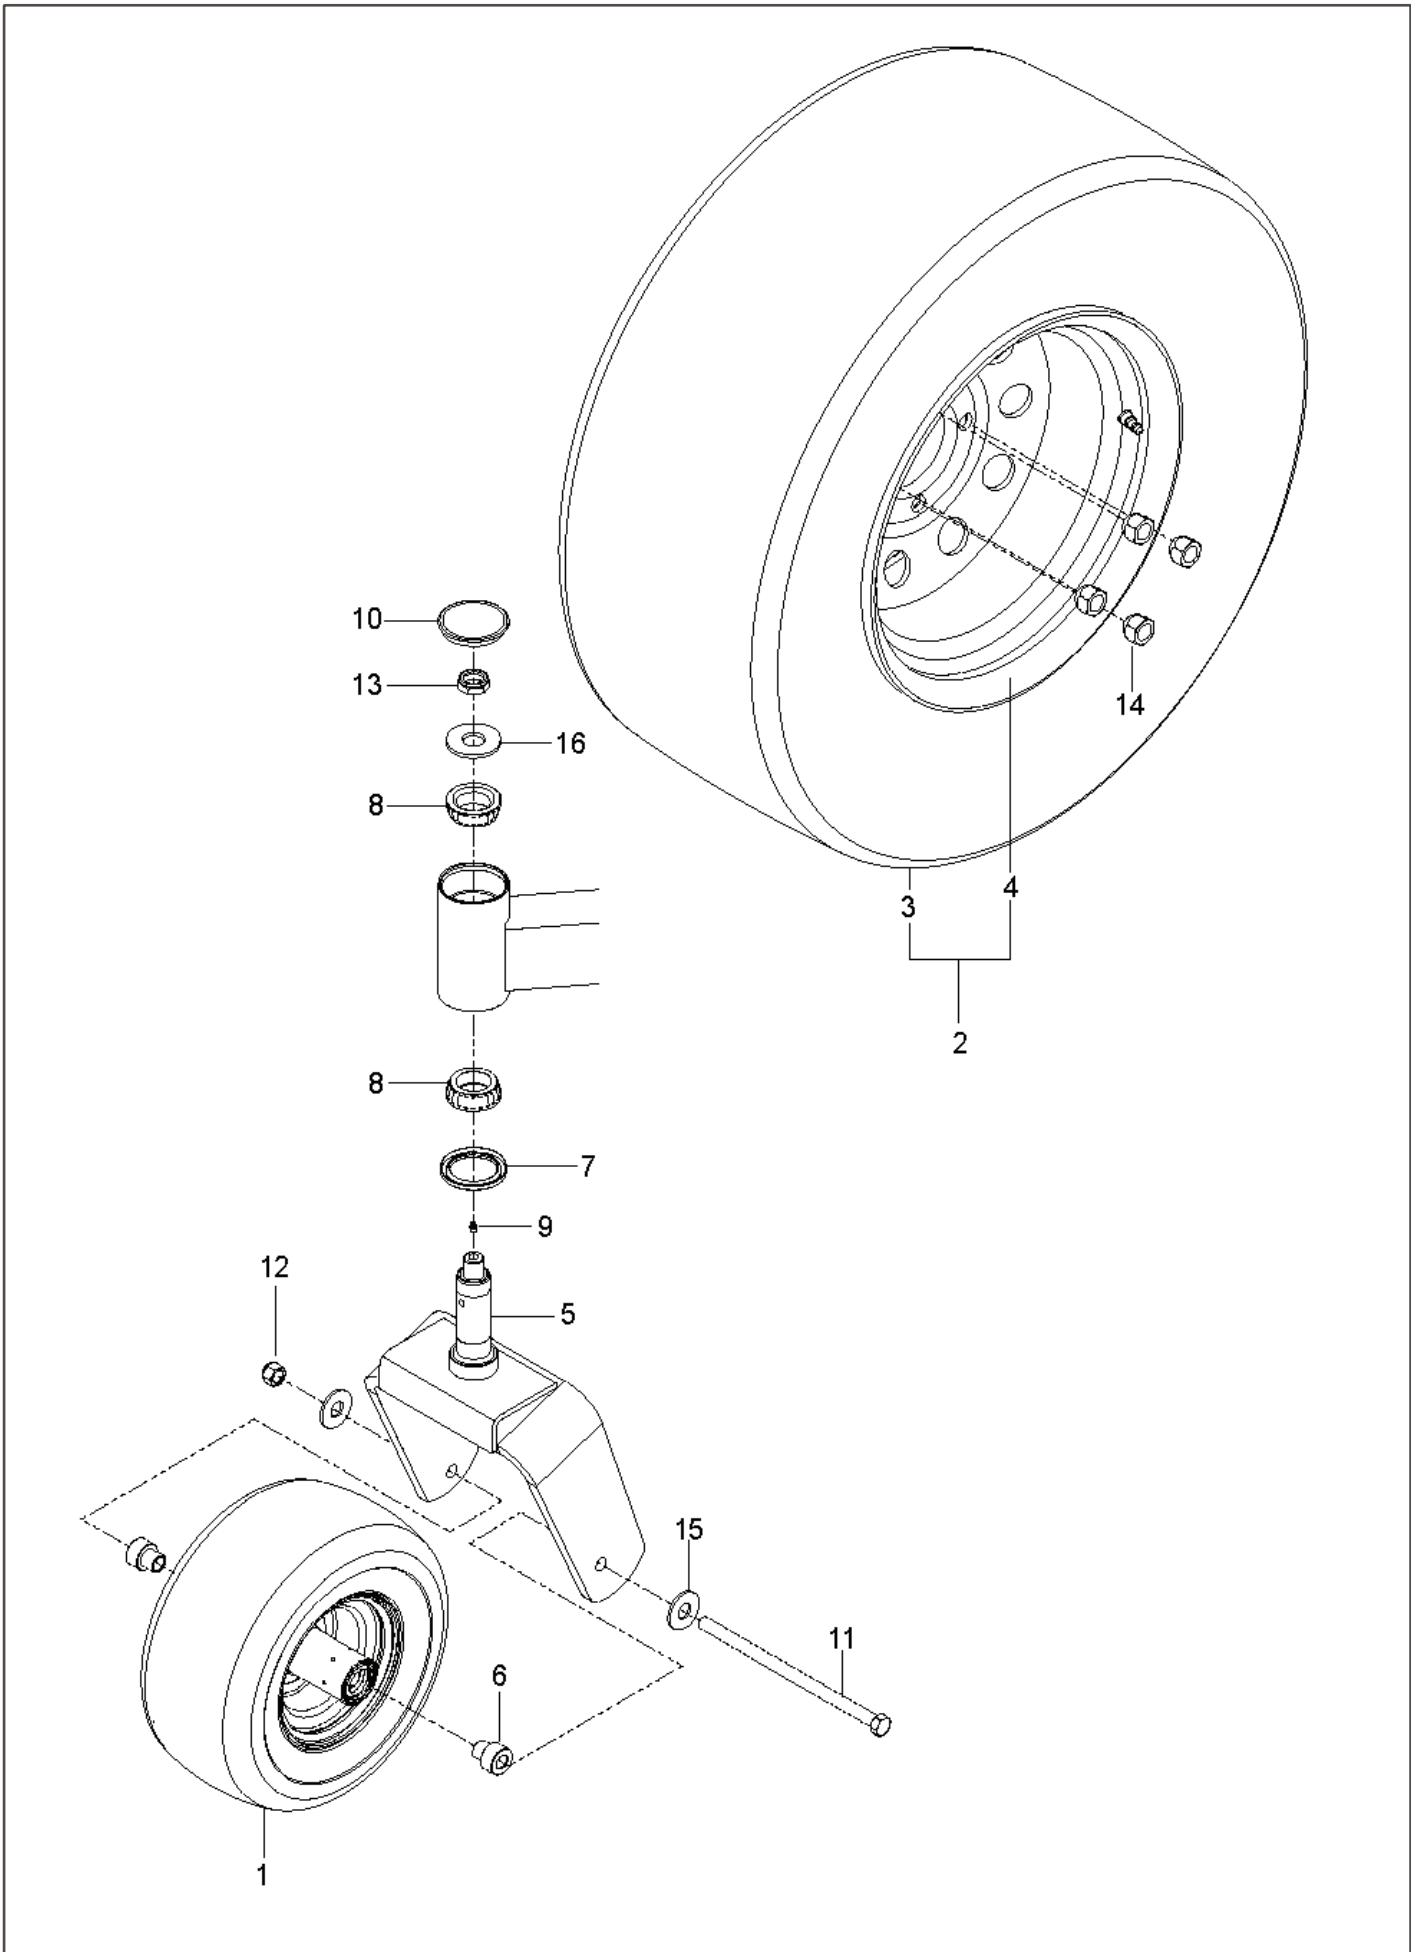

REF.	PART NO.	DESCRIPTION	REMARK	QTY.	KIT
1	510154601	TIRE		2	
2	510154502	RIM		2	
3	539105152	TIRE		2	
4	510154502	RIM		2	
5	525611902	FORK		2	
6	539105518	SPACER		2	
7	510034301	SEAL		4	
8	510034403	BEARING		2	
9	539101474	NIPPLE		2	
10	510034001	CAP		2	
11	539105517	BOLT		2	
12	521991101	NUT		2	
13	522842601	NUT		2	
14	587653902	NUT		8	
15	539990250	WASHER		4	
16	574824701	WASHER		1	
	539105521	WHEEL ASSY	PNEUMATIC	1