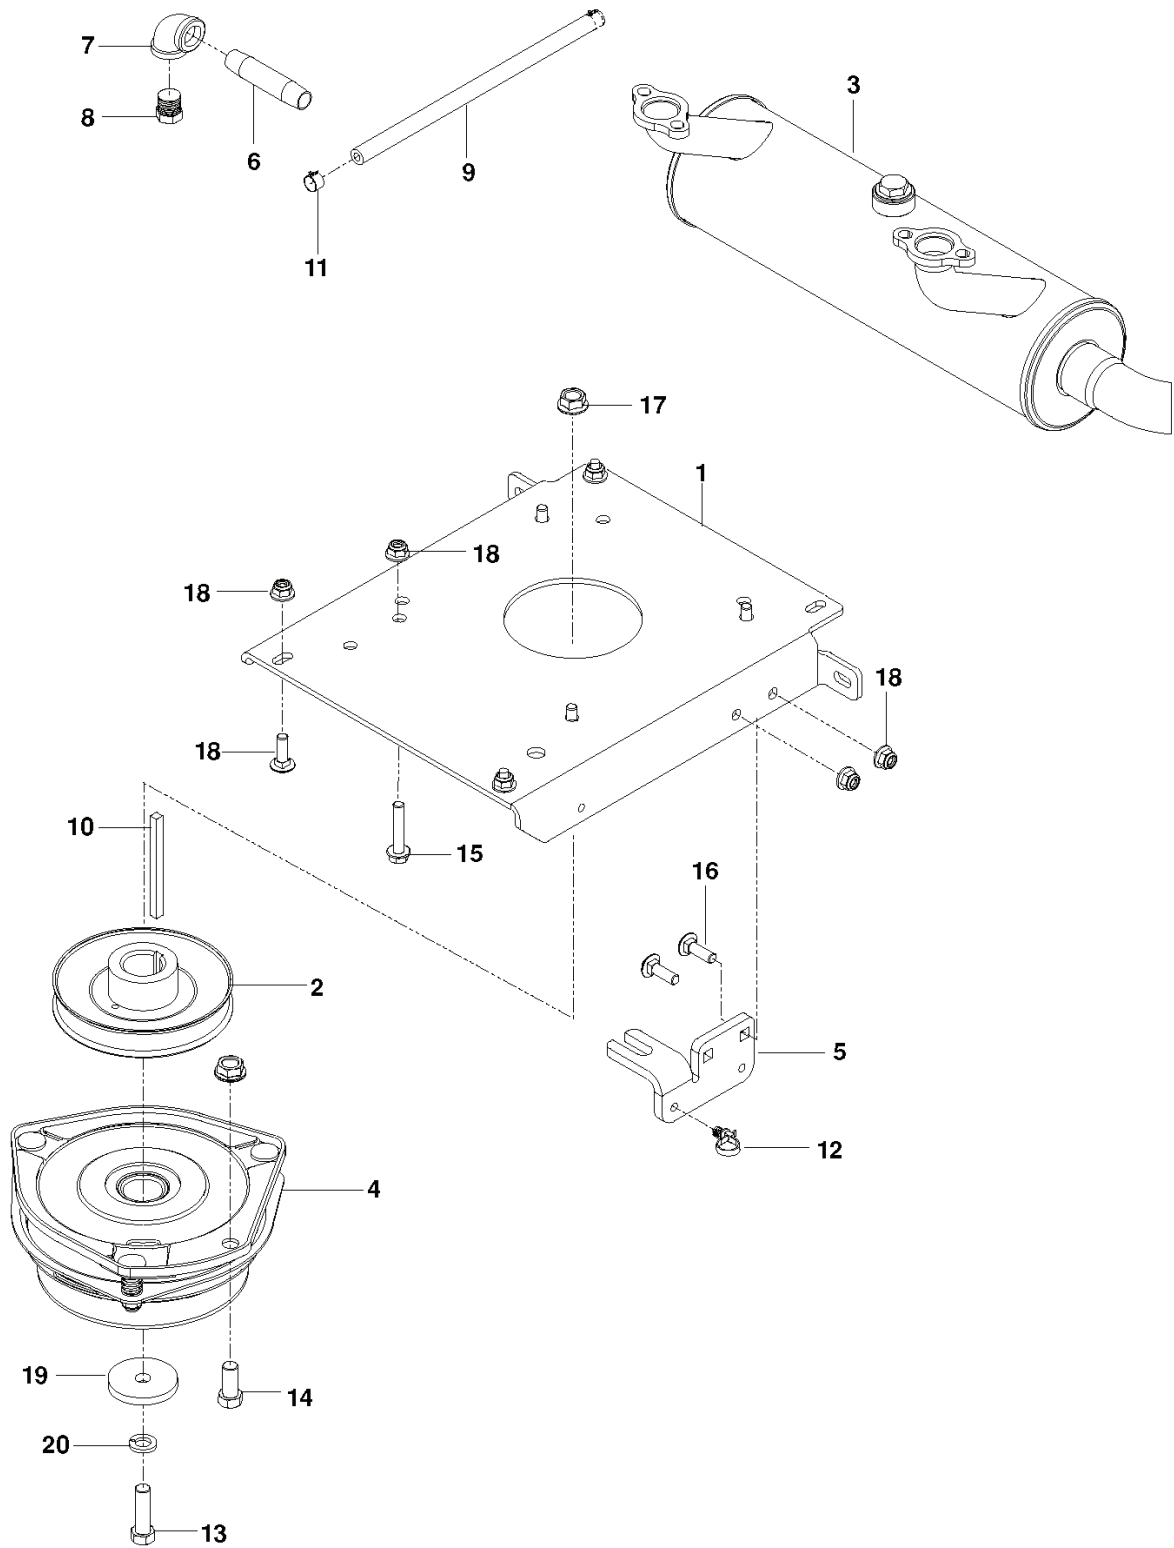

PZ 6030 CV, 966614101-00, 2011-01

SPARE PARTS LIST

REF.	PART NO.	DESCRIPTION	REMARK	QTY.	KIT
1	581930001	DECAL	CONSOLE W/ SERV LIGHT	1	
	510246602	DECAL	CONSOLE W/CHOKE	1	
2	516038101	DECAL	HEIGHT	1	
3	525349701	DECAL	HEIGHT	1	
4	532424102	DECAL	SPARK ARRESTOR	1	
5	532428676	DECAL	CROWN H SM	1	
6	532429196	DECAL	HUSQVARNA	2	
7	589283001	DECAL	MOTION CONTROL	2	
8	539105744	DECAL	BELT DRIVE WARN	1	
9	539105745	DECAL	BATTERY WARNING	1	
10	539105746	DECAL	SEVERING	1	
11	583934001	DECAL	WARNING	1	
12	585142601	DECAL	TRACKING	2	
13	539120006	DECAL	PARK BRAKE	1	
14	574437301	DECAL	BELT ROUTE	1	
15	574455001	DECAL	CROWN LG	1	
16	574569401	DECAL	FUSE	1	
17	574569002	DECAL	ROPS WARNING	1	
18	574569006	DECAL	ROPS	1	
19	574825901	DECAL	SERVICE	1	
20	577150101	DECAL	FUEL VALVE	1	
21	581384401	DECAL	PZ 60	1	
22	581724301	DECAL	NO STEP	2	
23	581724401	DECAL	DEFLECTOR	1	
24	584904601	DECAL	BLADE WARNING	1	
25	539114832	DECAL	SYNTHETIC OIL	1	

REF.	PART NO.	DESCRIPTION	REMARK	QTY.	KIT
1	510004602	PLATE		1	
2	510019801	PULLEY		1	
3	583901001	MUFFLER		1	
4	525749501	CLUTCH		1	
5	522676702	STOP		1	
6	539118911	NIPPLE		2	
7	539105072	90DEG.ELBOW 3/8NPT		1	
8	522837001	PLUG		1	
9	539110425	FUEL LINE (5')		1	
10	525749901	KEY		1	
11	532123487	HOSE CLAMP		2	
12	505280001	TIE WRAP		1	
13	539100141	SCREW		1	
14	539100143	SCREW		1	
15	525465401	SCREW		4	
16	539990208	SCREW		2	
17	539102582	NUT		1	
18	539112899	NUT, 5/16-18, NYLOC		7	
19	539125626	WASHER		1	
20	539990247	WASHER		1	
	522795601	HARNESS	NOT SHOWN	1	
	574825801	KIT	SPARK ARRESTOR	1	