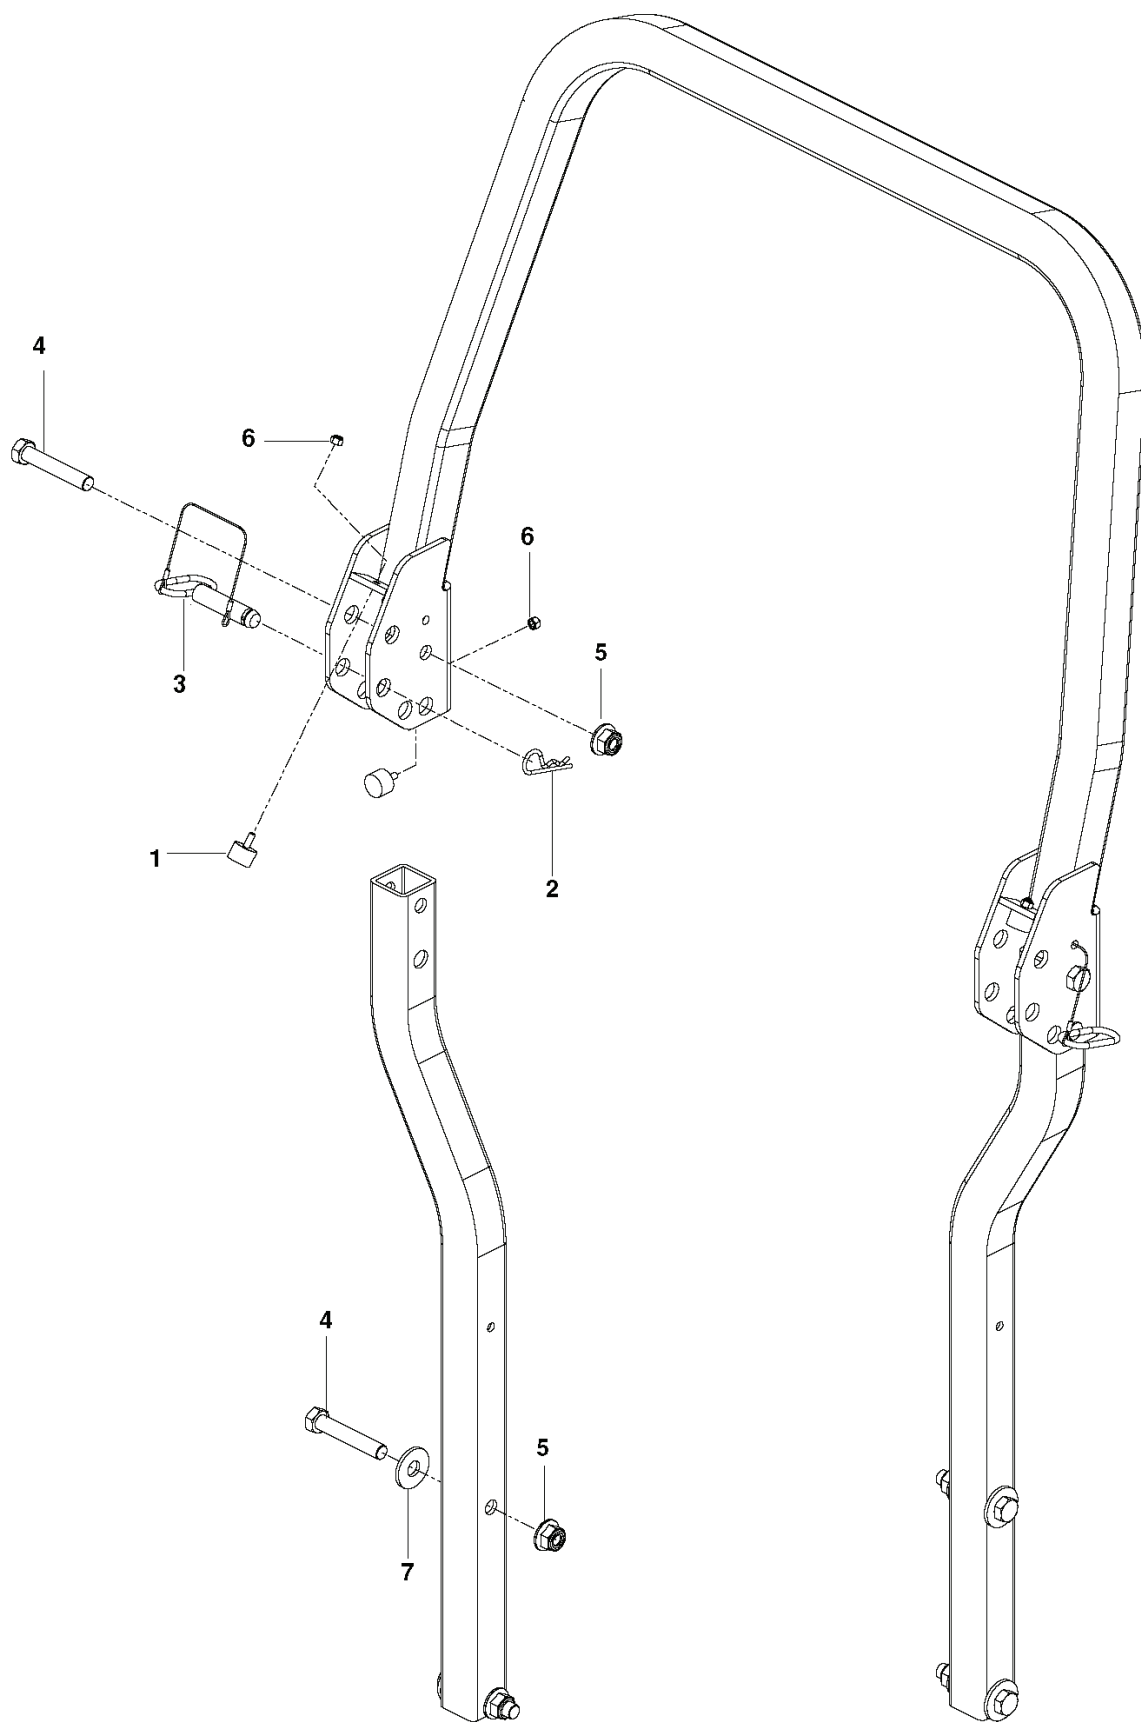

REF.	PART NO.	DESCRIPTION	REMARK	QTY.	KIT
1	522801401	BUMPER		4	
2	539200715	PIN HAIR .148 X 2-15/16 #210		2	
3	574388001	PIN		2	
4	580754601	BOLT		6	
5	525829101	NUT		6	
6	873800400	NUT		4	
7	539102653	WASHER		4	
	576738801	KIT	COMPLETE	1