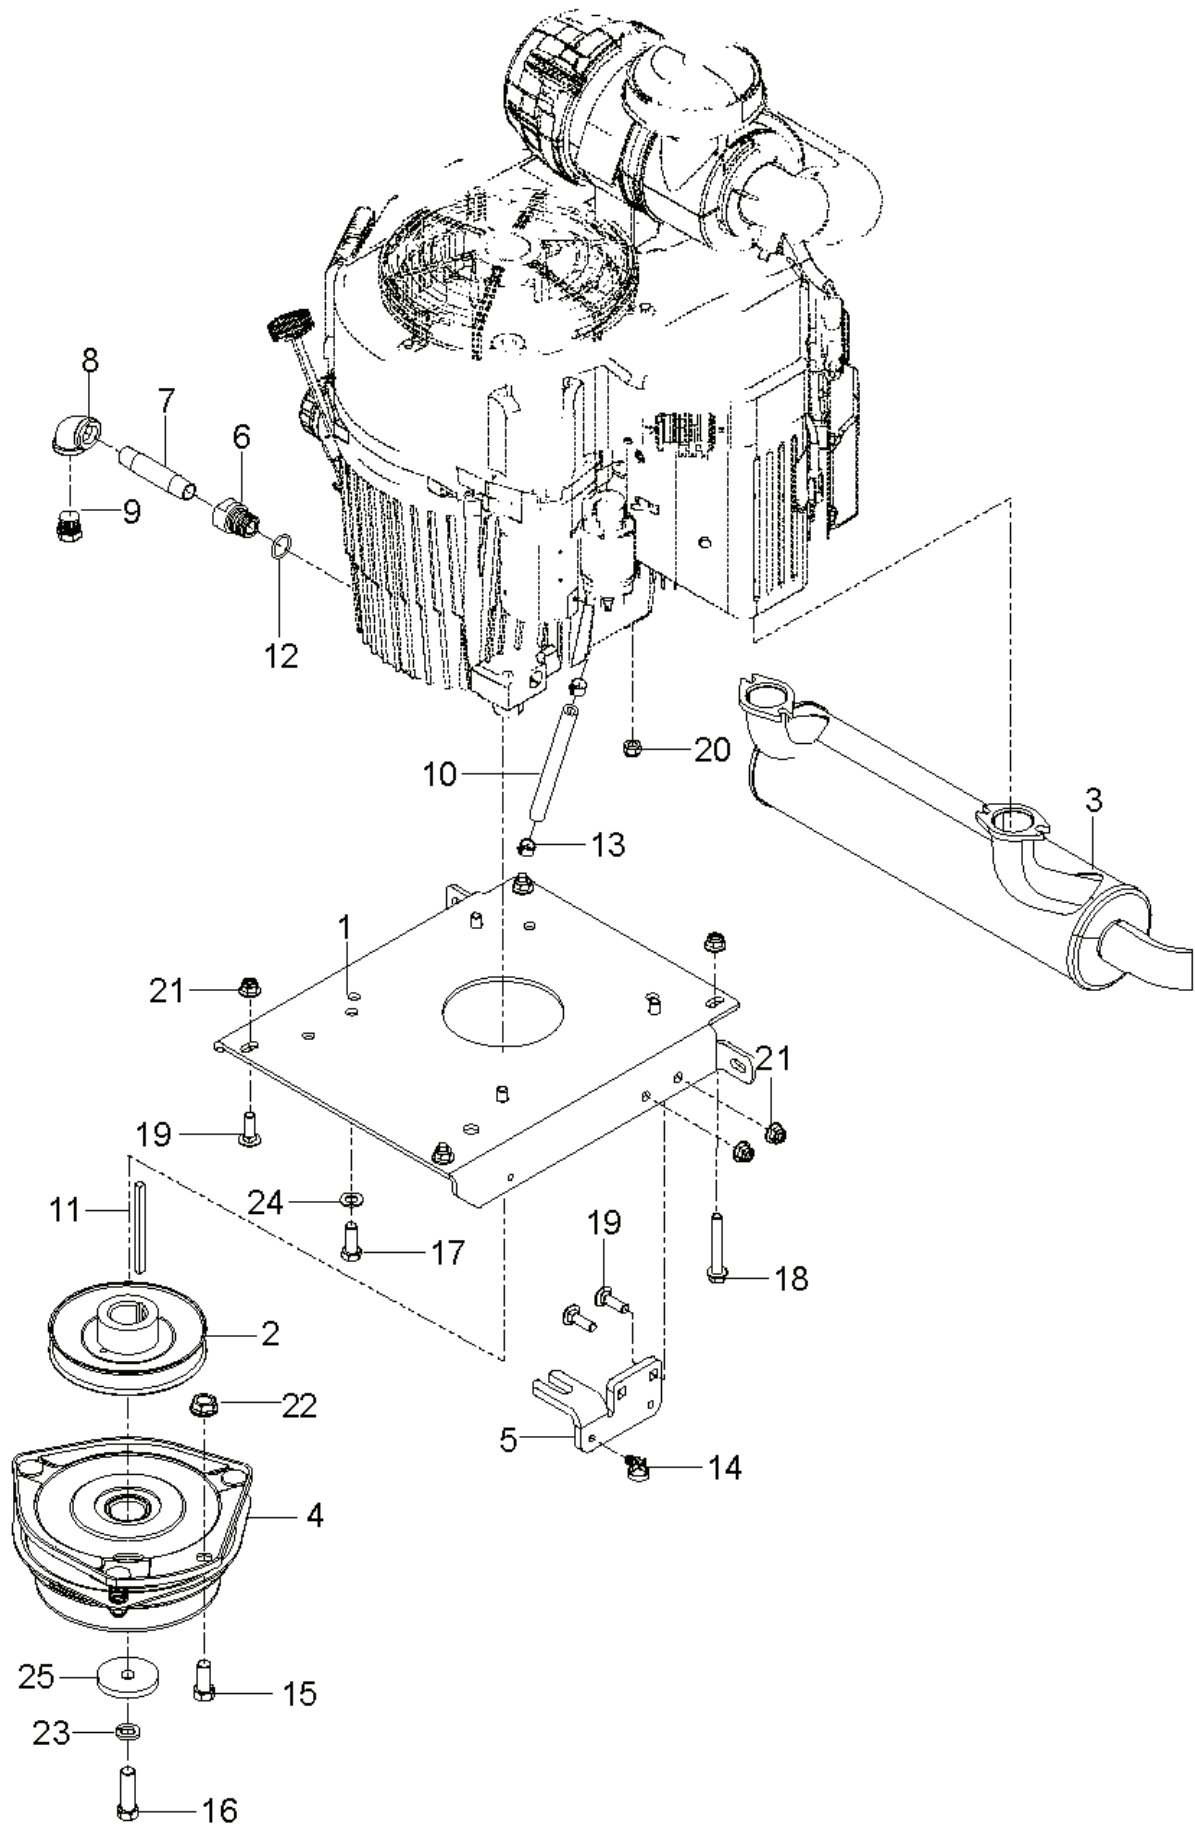

REF.	PART NO.	DESCRIPTION	REMARK	QTY.	KIT
1	510004602	PLATE		1	
2	510019801	PULLEY		1	
3	525750401	MUFFLER		1	
4	525749501	CLUTCH		1	
5	522676702	STOP		1	
6	539119680	ADAPTER		1	
7	539118911	NIPPLE		1	
8	539105072	90DEG.ELBOW 3/8NPT		1	
9	522837001	PLUG		1	
10	587044814	HOSE		1	
11	525749901	KEY		1	
12	539109618	O-RING		1	
13	532123487	HOSE CLAMP		2	
14	505280001	TIE WRAP		1	
15	539100143	SCREW		1	
16	581332801	BOLT		1	
17	539990563	SCREW		4	
18	574233801	SCREW		3	
19	539990208	SCREW		3	
20	539103153	NUT		1	
21	539112899	NUT, 5/16-18, NYLOC		8	
22	539102582	NUT		1	
23	539990247	WASHER		1	
24	539102593	WASHER		4	
25	539125626	WASHER		1	
	525554201	HARNESS	NOT SHOWN	1	
	574825801	KIT	NOT SHOWN	1	
	586839801	GASKET		1	
	000000000	W/O DESCRIPTION	Engine, Kawasaki FX921V 31 Hp. For engine replacement parts, see a Kawasaki dealer.	1