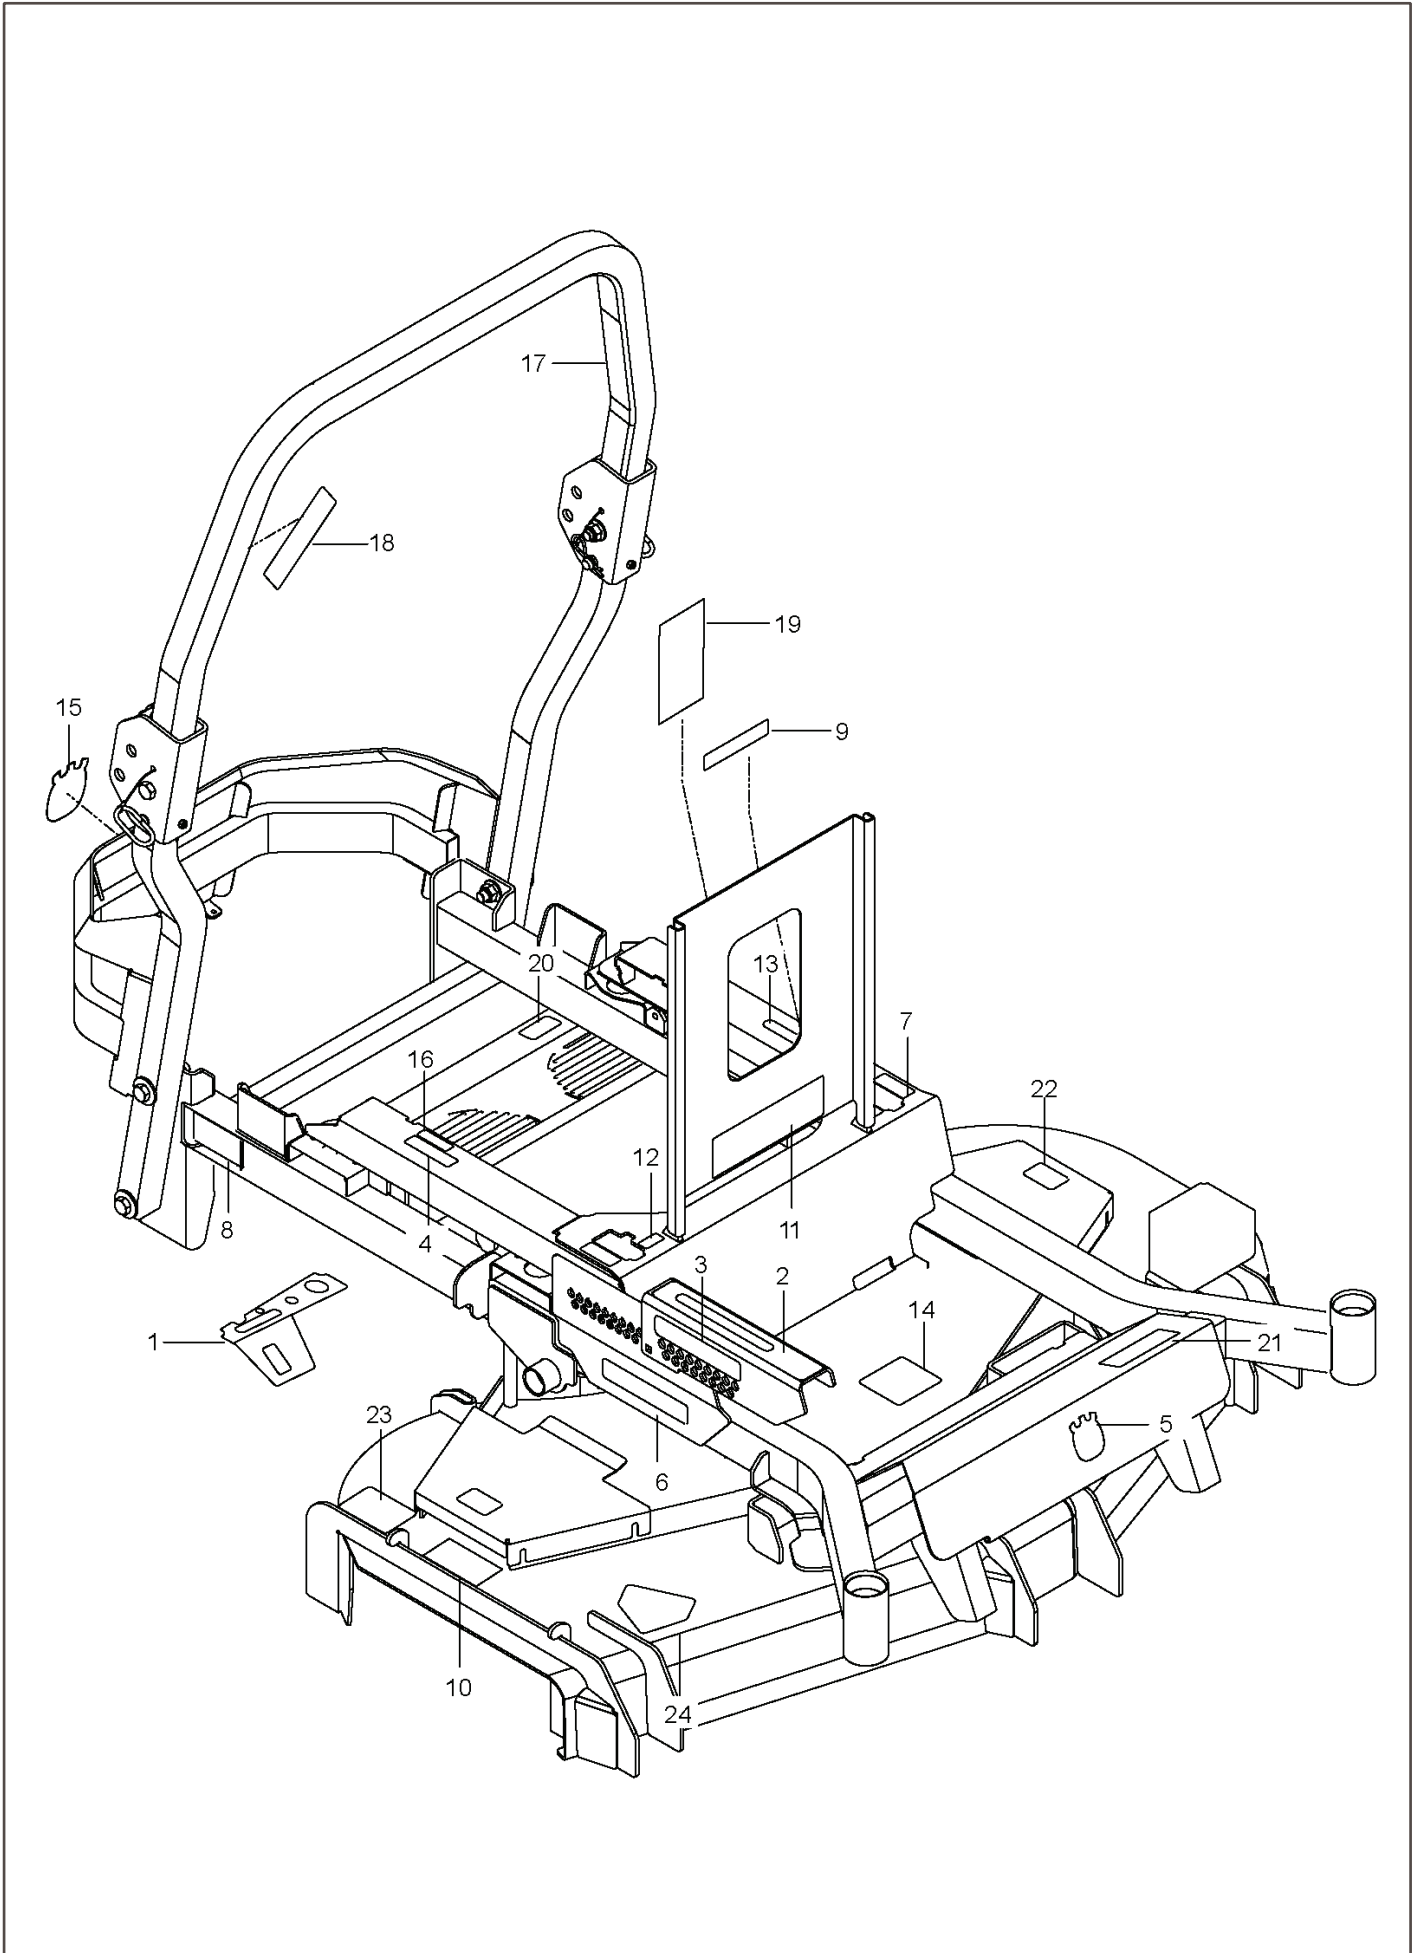

PZ 7234FX, 966614701-00, 2011-01

SPARE PARTS LIST

REF.	PART NO.	DESCRIPTION	REMARK	QTY.	KIT
1	510246602	DECAL	CONSOLE W/CHOKE	1	
	581930001	DECAL	CONSOLE W/ SERV LIGHT	1	
3	525349701	DECAL	HEIGHT	1	
2	516038101	DECAL	HEIGHT	1	
4	532424102	DECAL	SPARK ARRESTOR	1	
5	532428676	DECAL	CROWN H SM	1	
6	532429196	DECAL	HUSQVARNA	2	
7	589283001	DECAL	MOTION CONTROL	2	
8	539105744	DECAL	BELT DRIVE WARN	1	
9	539105745	DECAL	BATTERY WARNING	1	
10	539105746	DECAL	SEVERING	1	
11	583934001	DECAL	WARNING	1	
12	585142601	DECAL	TRACKING	2	
13	539120006	DECAL	PARK BRAKE	1	
14	574437301	DECAL	BELT ROUTE	1	
15	574455001	DECAL	CROWN LG	1	
16	574569401	DECAL	FUSE	1	
17	574569002	DECAL	ROPS WARNING	1	
18	574569006	DECAL	ROPS	1	
19	574825901	DECAL	SERVICE	1	
20	577150101	DECAL	FUEL VALVE	1	
21	581384501	DECAL	PZ 72	1	
22	581724301	DECAL	NO STEP	2	
23	581724401	DECAL	DEFLECTOR	1	
24	584904601	DECAL	BLADE WARNING	1	