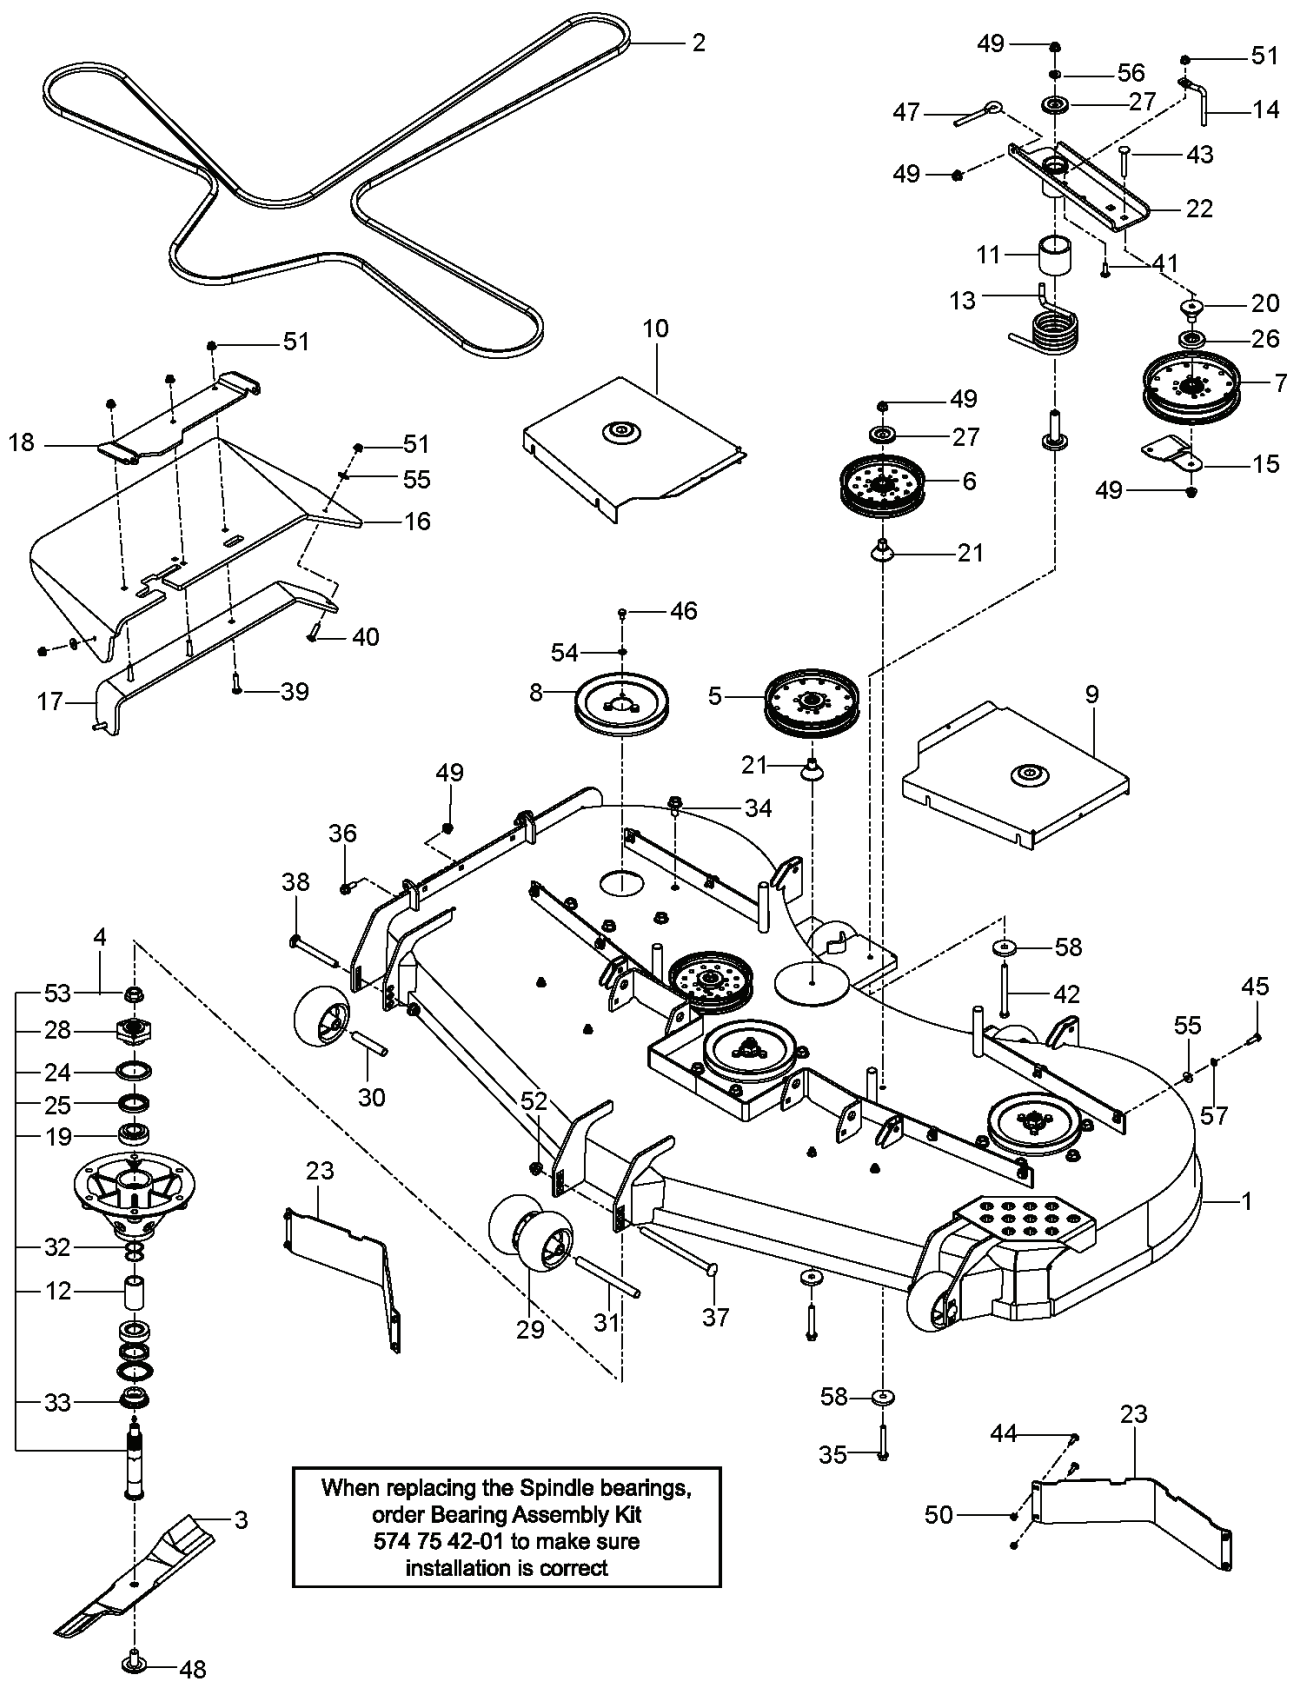

When replacing the Spindle bearings,
order Bearing Assembly Kit
574 75 42-01 to make sure
installation is correct

REF.	PART NO.	DESCRIPTION	REMARK	QTY.	KIT
1	588127601	DECK	w/ SAFETY DECALS	1	
2	575658405	BELT		1	
3	539105476	BLADE		3	
4	580943304	SPINDLE		3	
5	525598201	PULLEY		1	
6	510019601	PULLEY		1	
7	510015101	PULLEY		1	
8	539130647	PULLEY		3	
9	525426302	SHIELD		1	
10	525426102	SHIELD		1	
11	525465601	SPACER		1	
12	580942301	SPACER		3	
13	525310901	SPRING		1	
14	574262201	KEEPER		1	
15	574262102	GUIDE		1	
16	525485701	CHUTE		1	
17	525485902	BRACKET		1	
18	574197002	BRACKET		1	
19	580941801	BEARING		6	
20	510263701	BEARING		3	
21	522729701	BEARING		1	
22	574722201	SERVICE KIT		1	
23	574221802	BAFFLE		2	
24	580942701	V-RING		3	
25	580942601	SEAL		6	
26	510262201	SHIELD		1	
27	510254501	SHIELD		2	
28	580942201	HUB		3	
29	574169601	ROLLER		6	
30	574196401	TUBE		4	
31	574196501	TUBE		1	
32	580942801	SHIM		6	
33	580942501	CARRIER		3	
34	574210601	SCREW		18	
35	874490644	BOLT		2	
36	525612801	SCREW		2	
37	872140864	BOLT		1	
38	510022301	SCREW		3	
39	539102933	SCREW		3	
40	539100472	SCREW		2	
41	872110508	BOLT		1	
42	539101686	SCREW		1	
43	539128101	BOLT		1	
44	539115620	1/4-20X3/4 CARR BLT		8	
45	874780516	BOLT		8	
46	539130315	HCS		9	
47	574202001	EYE BOLT		1	
48	539119007	SCREW		3	
49	521996501	NUT		5	
50	539976978	NUT		8	
51	539112899	NUT, 5/16-18, NYLOC		10	
52	521991101	NUT		5	
53	539130653	NUT		3	
54	539109600	WASH 5/16 DISC SPRING ZD		9	
55	819121414	WASHER		10	
56	522023401	WASHER		1	
57	810030500	WASHER		8	
58	539106504	WASHER		3	
	525341101	BLADE	OPTIONAL	3	
	574481401	BLADE	OPTIONAL	3	
	525544701	BLADE	OPTIONAL	3	
	574860902	BLADE	OPTIONAL	3