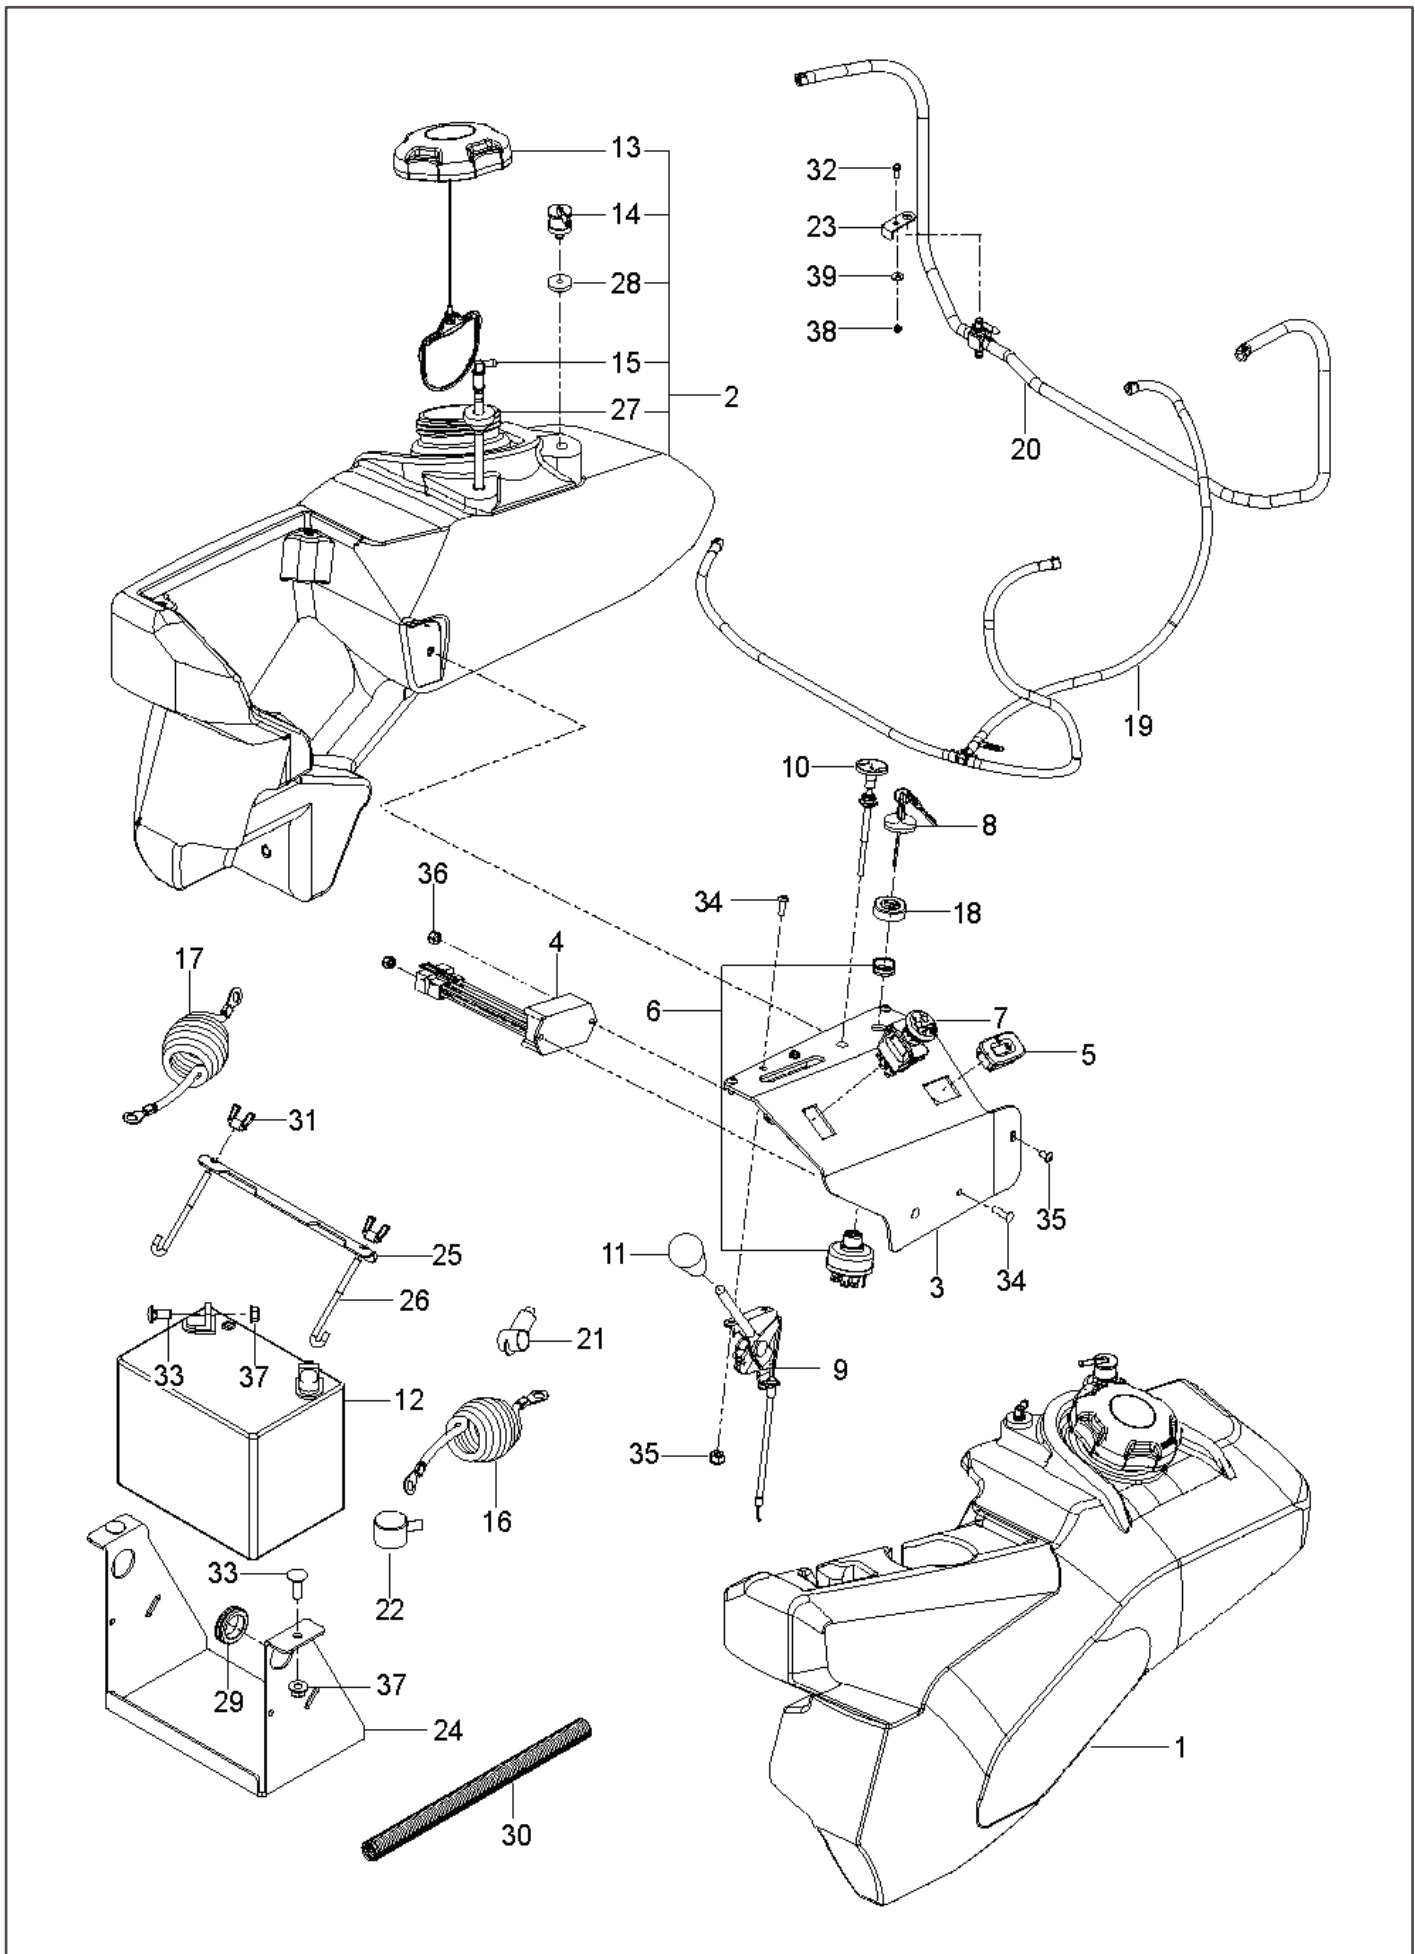

REF.	PART NO.	DESCRIPTION	REMARK	QTY.	KIT
1	589997101	FUEL TANK ASSY		1	
2	590025901	FUEL TANK ASSY		1	
3	529280202	PANEL		1	
4	574514001	TIMER		1	
5	586161801	HOUR METER		1	
6	574455401	SWITCH		1	
7	582107602	SWITCH		1	
8	574455501	KEY		1	
9	574207001	CABLE		1	
10	574206901	CABLE		1	
11	539132624	KNOB		1	
12	539102436	BATTERY		1	
13	575018101	CAP		2	
14	576618101	TANK VENT		2	
15	525865401	TUBE ASSY		2	
16	522718701	CABLE		1	
17	522710701	CABLE		1	
18	539103178	NUT CAP		1	
19	587593401	HOSE ASSY		1	
20	577150501	SERVICE KIT		1	
21	539102759	INSULATOR		2	
22	579579701	LOOM		1	
23	587181404	BRACKET		1	
24	510029902	BRACKET		1	
25	588107201	BRACKET		1	
26	510064001	HOOK		2	
27	539105245	GROMMET		2	
28	576618201	GROMMET		2	
29	539105974	GROMMET		1	
30	532435395	TERMINAL COVER		1	
31	539990997	NUT		2	
32	539990580	SCREW		2	
33	872140506	BOLT		4	
34	574822701	SCREW		4	
35	539114341	SCREW		3	
36	539976977	NUT		4	
37	539112899	NUT, 5/16-18, NYLOC		4	
38	539108120	NUT		1	
39	539990598	WASHER		1	
	589670101	HARNESS		1