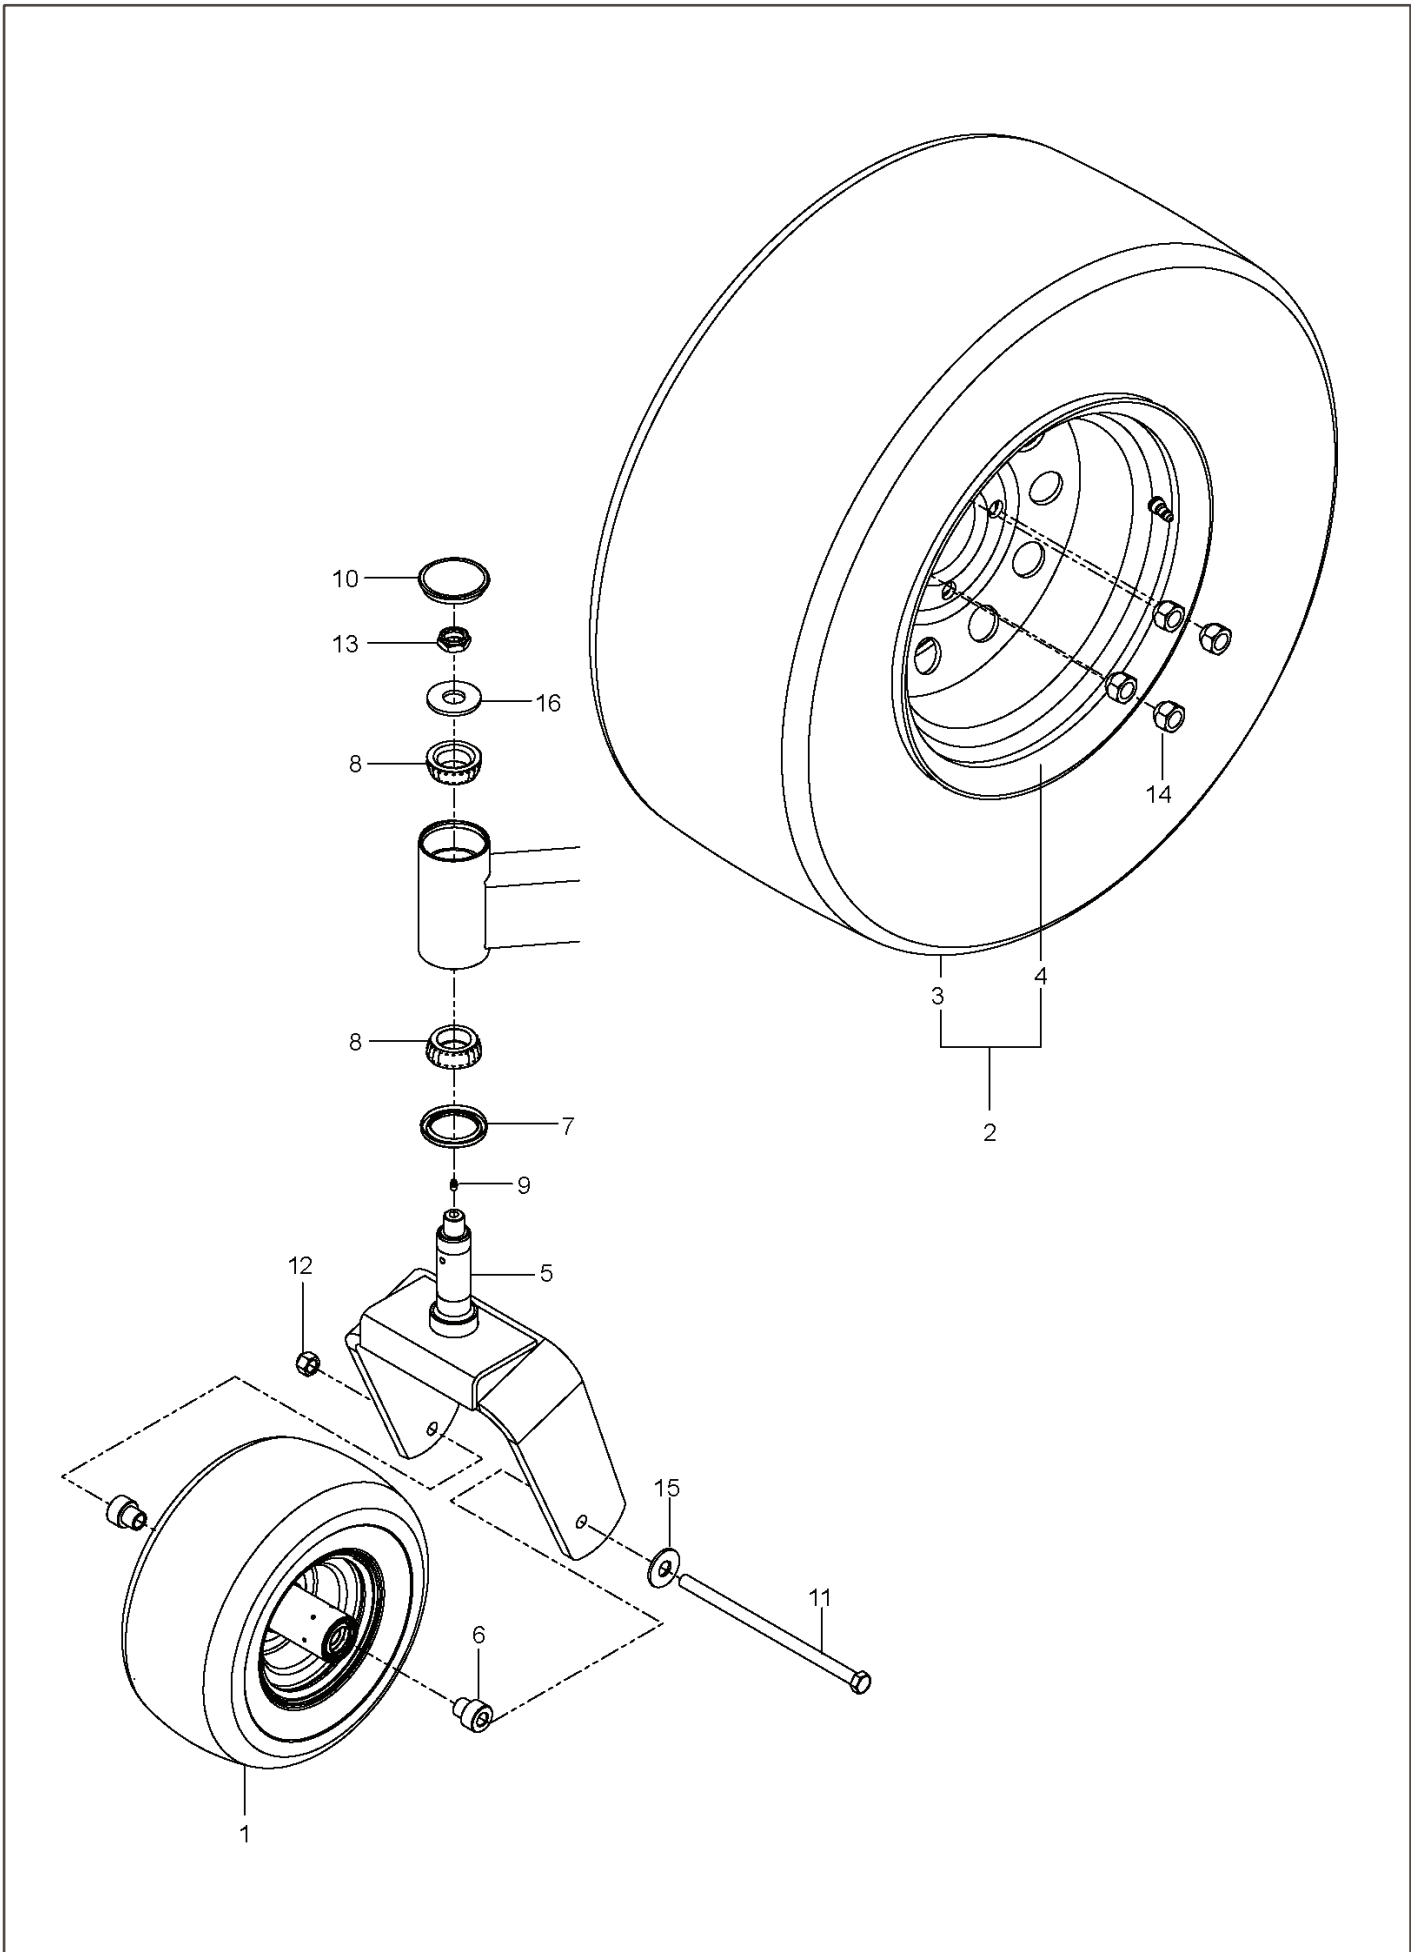

REF.	PART NO.	DESCRIPTION	REMARK	QTY.	KIT
1	510154601	TIRE		2	
2	510154501	TIRE		2	
3	539105152	TIRE		2	
4	510154502	RIM		2	
5	525611902	FORK		2	
6	539105518	SPACER		4	
7	510034301	SEAL		2	
8	510034403	BEARING		4	
9	539101474	NIPPLE		2	
10	510034001	CAP		2	
11	539105517	BOLT		2	
12	521991101	NUT		2	
13	522842601	NUT		2	
14	539101173	NUT		8	
15	539990250	WASHER		2	
16	574824701	WASHER		2	
	539105521	WHEEL ASSY	PNEUMATIC	2