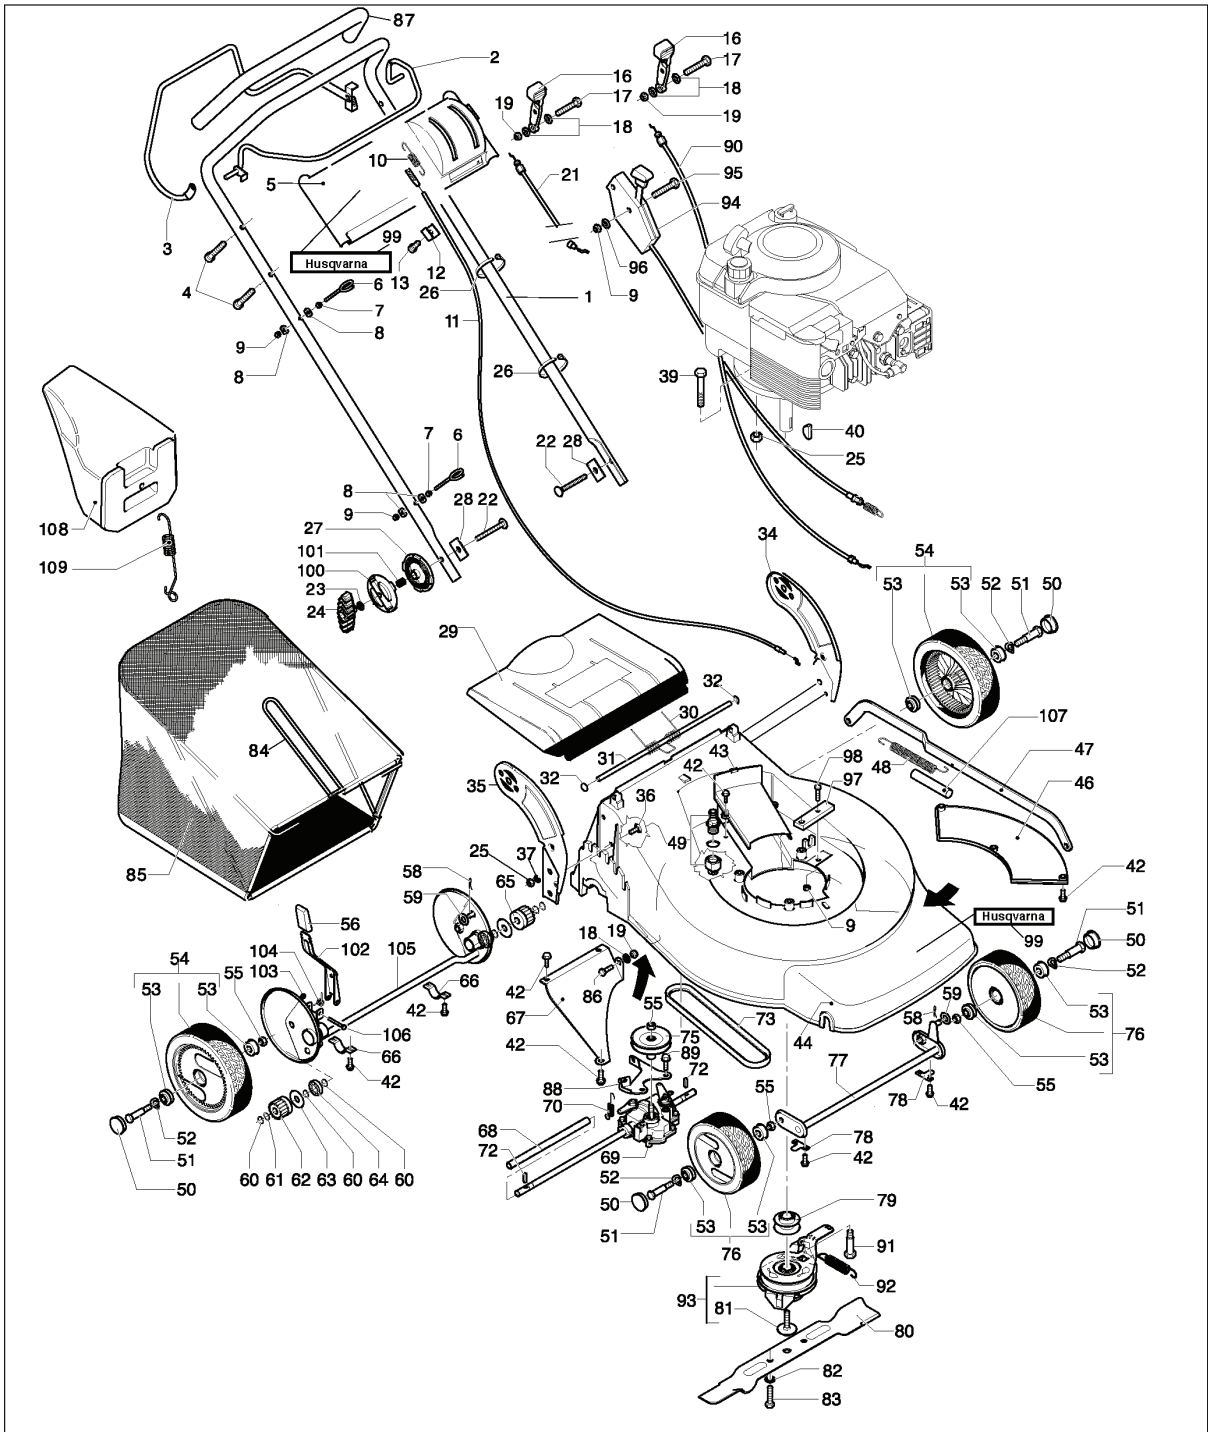

brand	HUSQVARNA

date	NOV/03	SHEET 1/2

Model	R153S3BBC

Product number	9538765-11