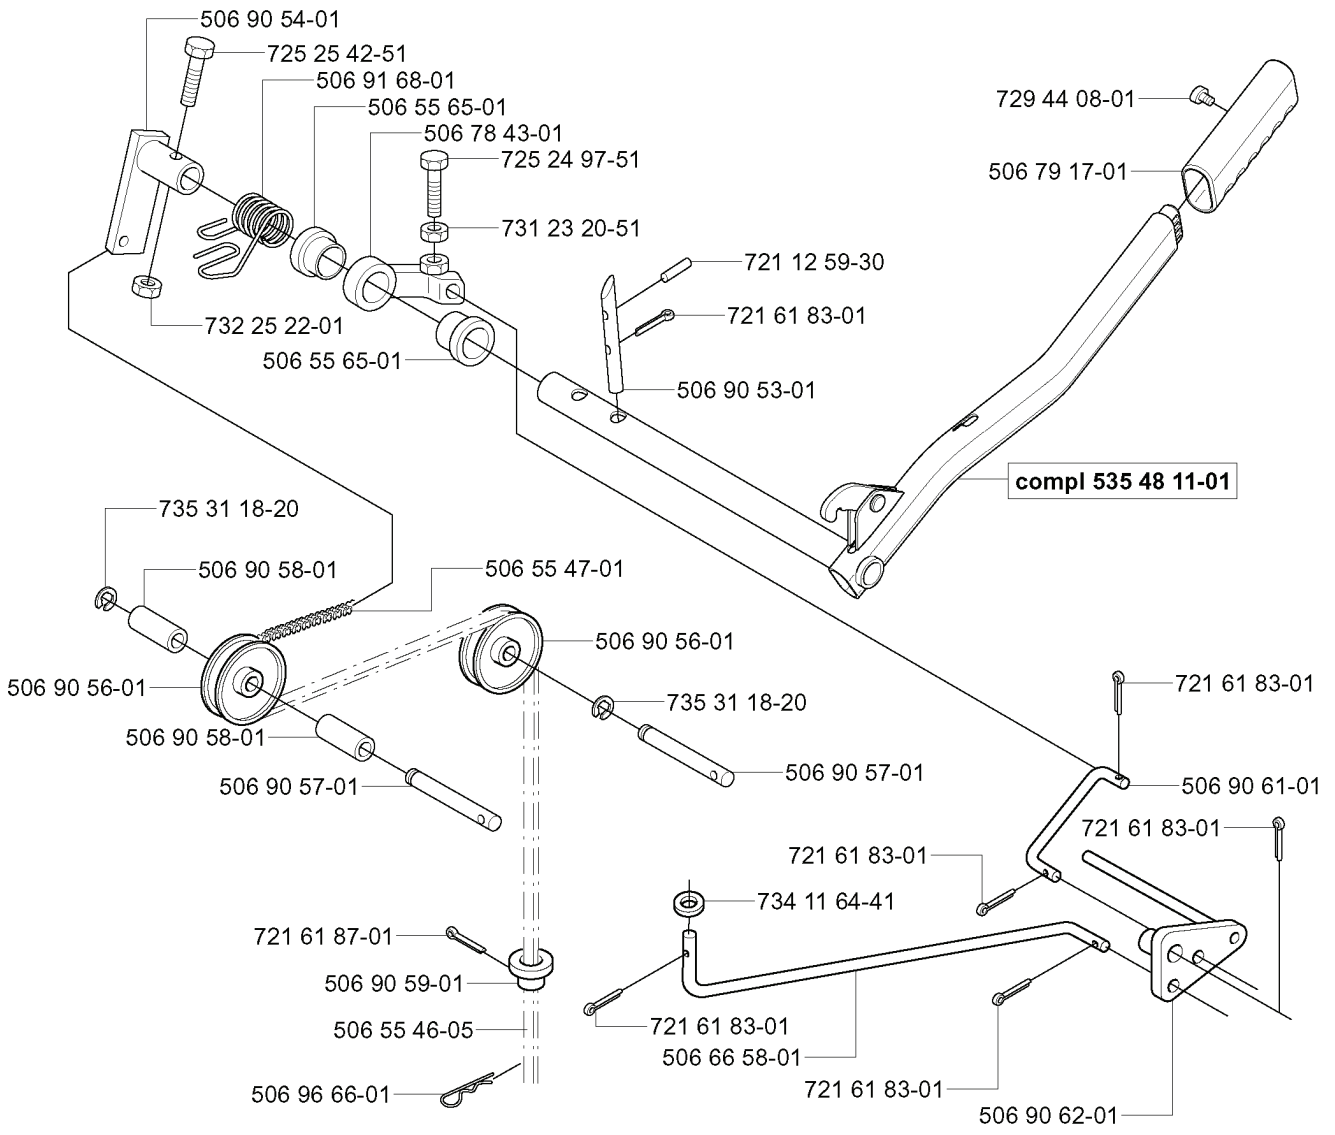

REF.	PART NO.	DESCRIPTION	REMARK	QTY.	KIT
735 58 35- 01	735583501	WASHER		1	
725 23 64- 61	725236461	SCREW EHHFT		1	

M

REF.	PART NO.	DESCRIPTION	REMARK	QTY.	KIT
506 90 54-01	506905401	LIFTING ARM		1	
725 25 42-51	725254251	SCREW EHHM		1	
506 91 68-01	506916801	SPRING		1	
506 55 65-01	506556501	BEARING		1	
506 78 43-01	506784301	LINK ASSY		1	
725 24 97-51	725249751	SCREW		1	
731 23 20-51	731232051	HEXAGON NUT		1	
732 25 22-01	732252201	HEXAGON LOCKING NUT		1	
735 31 18-20	735311820	E-CLIP		1	
506 90 58-01	506905801	TUBE SLEEVE		1	
721 61 87-01	721618701	SPLIT PIN		1	
506 90 59-01	506905901	CHAIN STOP		1	
506 55 46-05	506554605	CHAIN		1	
506 96 66-01	506966601	HAIR PIN COTTER		1	
506 66 58-01	506665801	CLUTCH ROD REAR		1	
734 11 64-41	734116441	WASHER		1	
506 90 57-01	506905701	SHAFT		1	
506 90 56-01	506905601	OFFSET PULLEY		1	
506 55 47-01	506554701	LINKAGE		1	
506 90 53-01	506905301	PEN		1	
721 12 59-30	721125930	GROOVED PIN		1	
506 90 62-01	506906201	LINK ASSY LOWER		1	
506 90 61-01	506906101	CONNECTION ROD		1	
721 61 83-01	721618301	SPLIT PIN		1	
535 48 11-01	535481101	LIFT LEVER CPL.		1	
506 79 17-01	506791701	HANDLE		1	
729 44 08-01	729440801	SCREW SLCSRT		1	