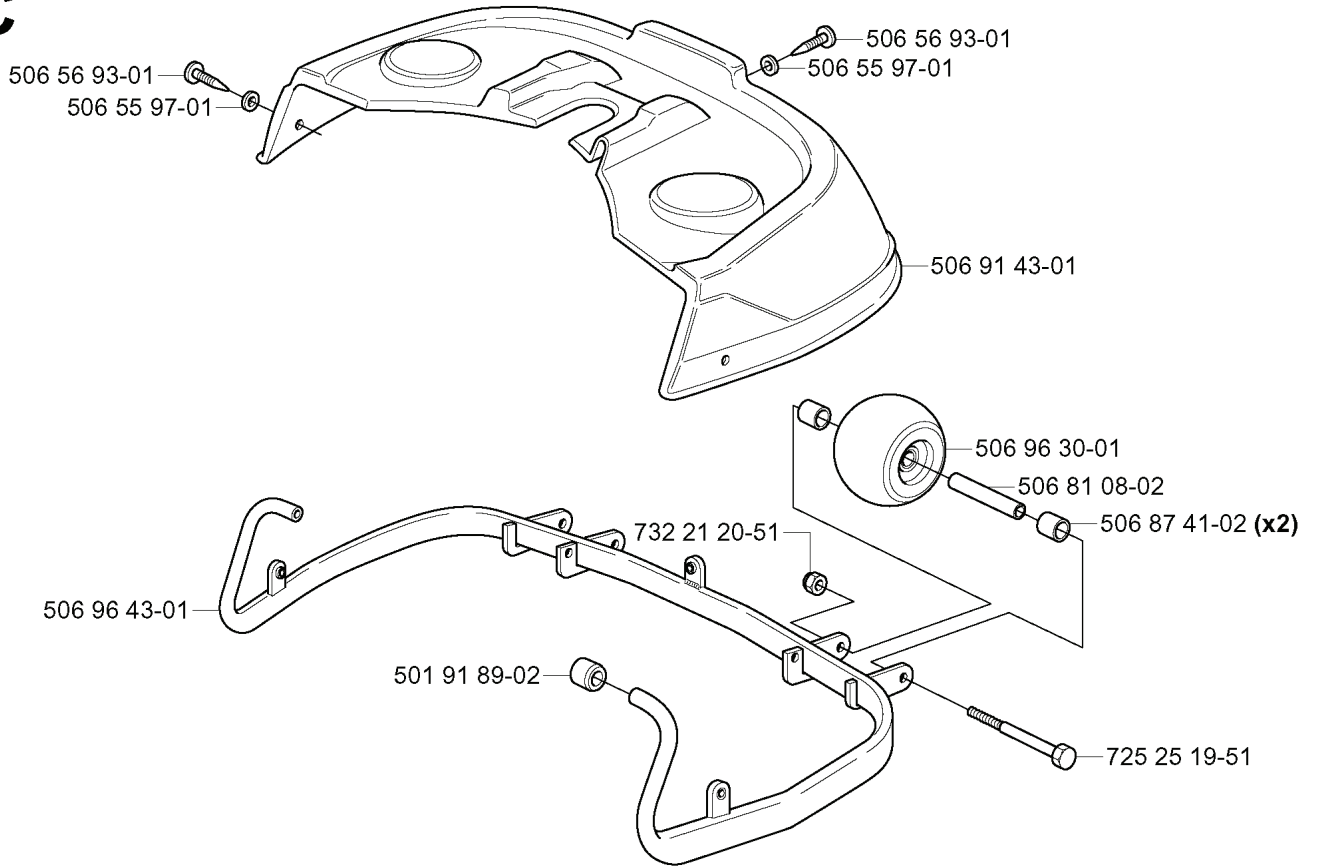

P

REF.	PART NO.	DESCRIPTION	REMARK	QTY.	KIT
731 23 18-01	731231801	HEXAGON NUT		1	
506 91 12-01	506911201	TUBE SLEEVE		1	
734 11 72-01	734117201	WASHER		1	
506 91 06-03	506910603	LIFTING YOKE		1	
506 51 57-01	506515701	WASHER		1	
735 31 26-00	735312600	CIRCLIP		1	
506 52 92-01	506529201	BEARING SLEEVE		1	
506 91 02-01	506910201	WELT FRAME ASSY		1	
506 59 74-01	506597401	SCREW EHHFM		1	
506 91 14-01	506911401	ROLLER		1	
506 91 13-01	506911301	NIPPLE		1	
732 21 18-01	732211801	LOCK NUT		1	
506 91 07-03	506910703	TVÄRRÖR KPL.		1	
506 91 11-01	506911101	PARALLEL ROD		1	
721 61 83-01	721618301	SPLIT PIN		1	

K

REF.	PART NO.	DESCRIPTION	REMARK	QTY.	KIT
506 50 62-02	506506202	PEDAL RUBBER		1	
721 61 52-01	721615201	SPLIT PIN		1	
506 95 25-01	506952501	WIRE ASSY		1	
506 54 25-01	506542501	SPRING		1	
506 96 53-01	506965301	PEDAL PLATE		1	
506 57 01-04	506570104	SCREW EHHFM		1	
506 59 93-01	506599301	LINK		1	
506 53 56-03	506535603	DRAW SPRING		1	
506 95 26-01	506952601	CABLE		1	
735 31 09-20	735310920	E-CLIP		1	
725 24 61-51	725246151	SCREW EHHM		1	
506 91 91-01	506919101	BRAKE SPRING		1	
738 21 02-04	738210204	BALL BEARING		1	
721 83 99-01	721839901	CLEVIS PIN		1	
734 11 64-01	734116401	WASHER		1	
506 77 05-02	506770502	CLUTCH PEDAL ASSY		1	
506 53 56-02	506535602	SPRING		1	
506 57 45-01	506574501	BRAKE PEDAL ASSY		1	
506 88 77-01	506887701	LINK		1	
506 50 65-01	506506501	BEARING SUPPORT		1	
732 21 18-01	732211801	LOCK NUT		1	

C

REF.	PART NO.	DESCRIPTION	REMARK	QTY.	KIT
506 56 93-01	506569301	SCREW		1	
506 55 97-01	506559701	WASHER		1	
506 96 43-01	506964301	PROTECTIVE TUBING		1	
501 91 89-02	501918902	SUPPORT		1	
732 21 20-51	732212051	NUT		1	
725 25 19-51	725251951	SCREW EHHM		1	
506 87 41-02	506874102	SPACER		2	
506 81 08-02	506810802	TUBE		1	
506 96 30-01	506963001	WHEEL ASSY		1	
506 91 43-01	506914301	COVER		1	