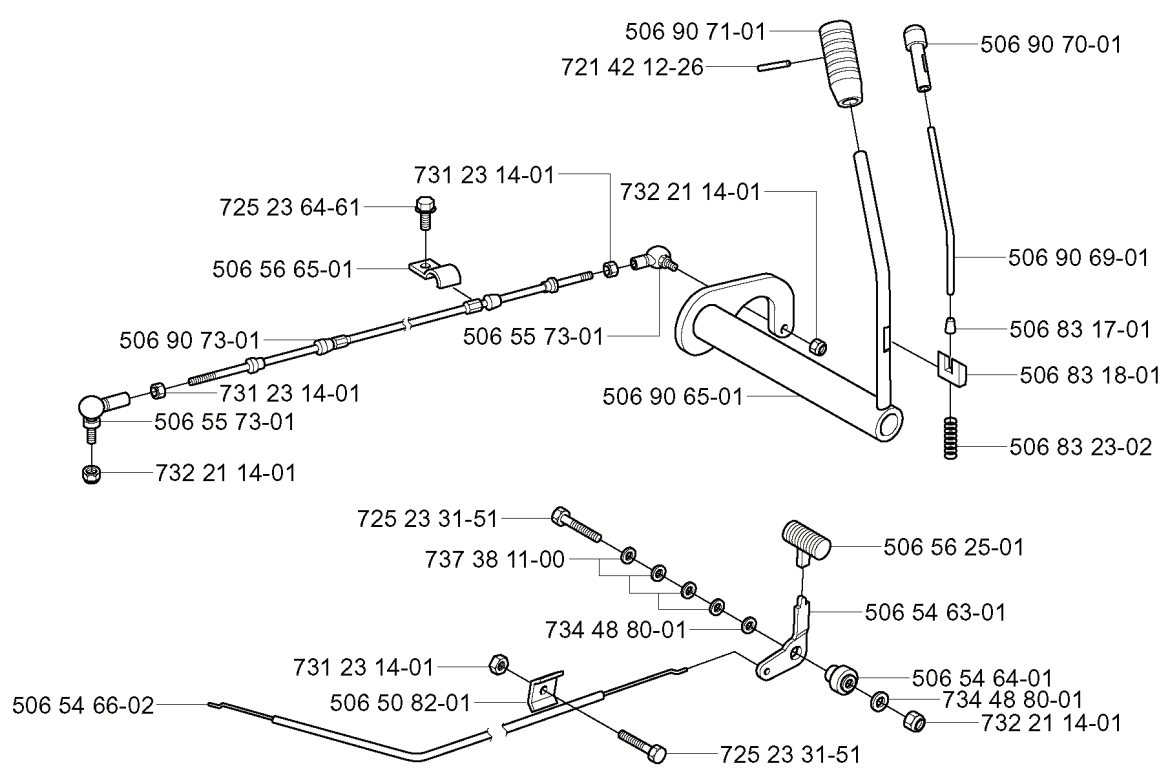

L

xxx xx xx-xx = New part,
Neues teil,
Nouvelle piece,
Nueva pieza,
Ny detalj