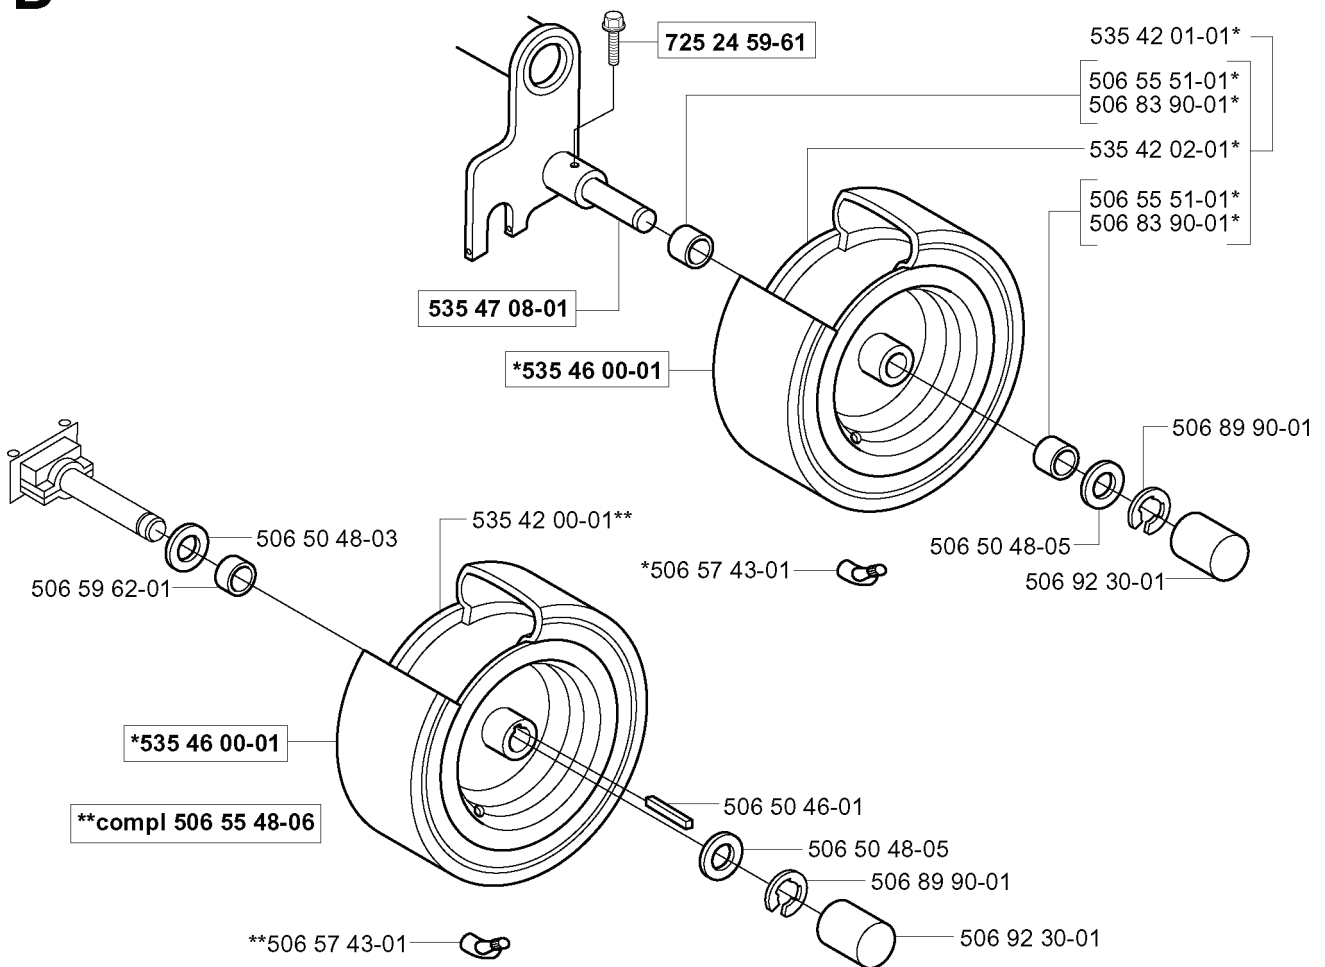

D

*compl 506 55 49-07

xxx xx xx-xx = New part,
Neues teil,
Nouvelle piece,
Nueva pieza,
Ny detalj