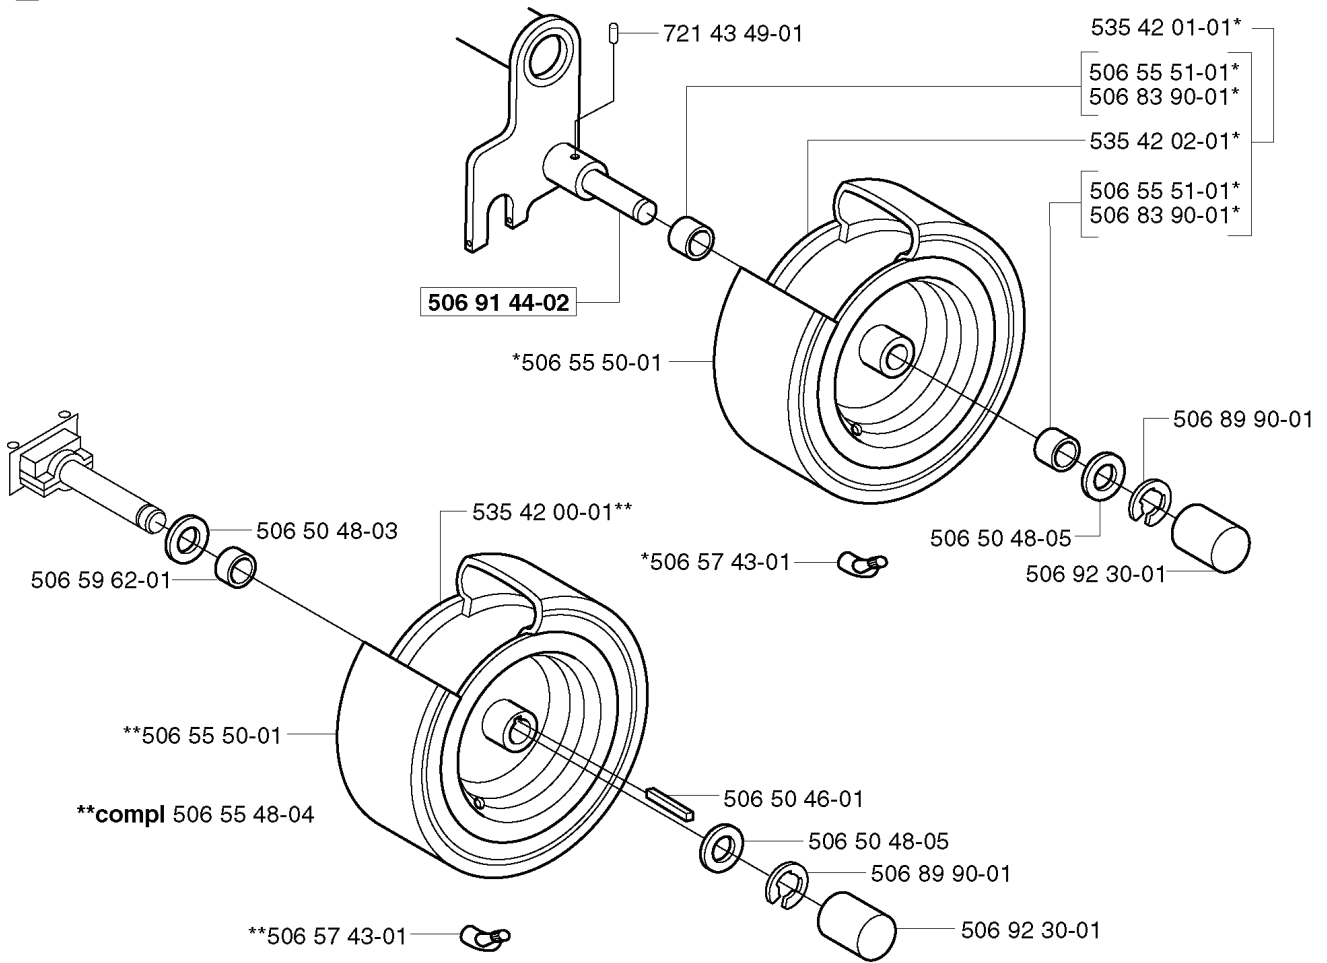

D *compl 506 55 49-05

**xxx xx xx-xx = New part,
Neues teil,
Nouvelle piece,
Nueva pieza,
Ny detalj**