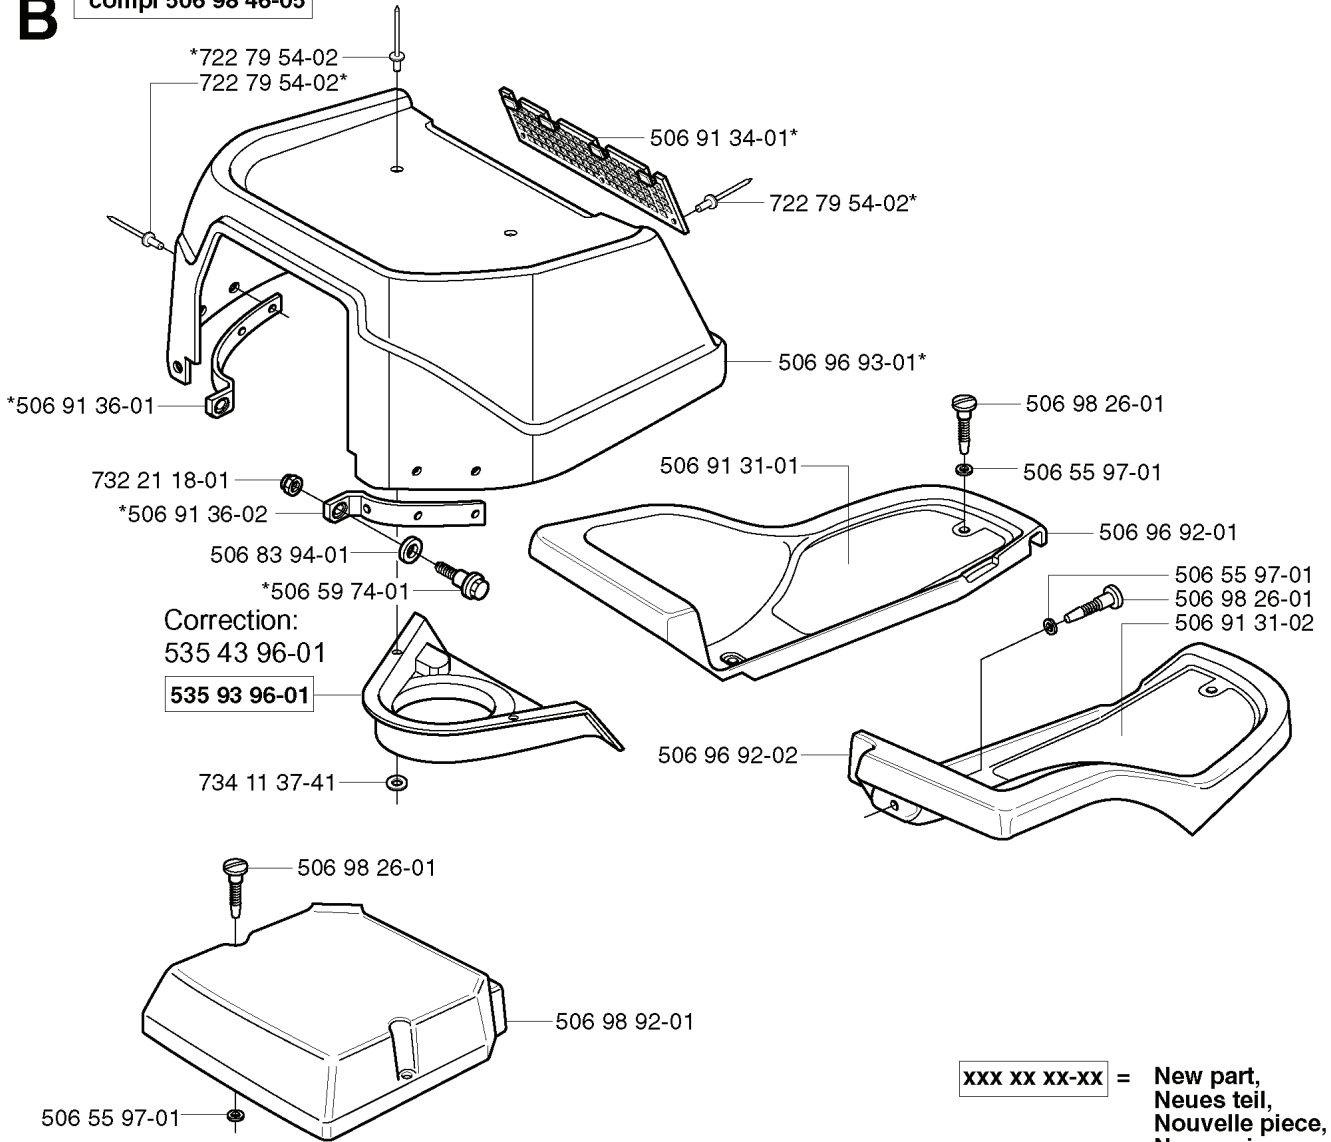

B

*compl 506 98 46-05

**xxx xx xx-xx = New part,
Neues teil,
Nouvelle piece,
Nueva pieza,
Ny detalj**