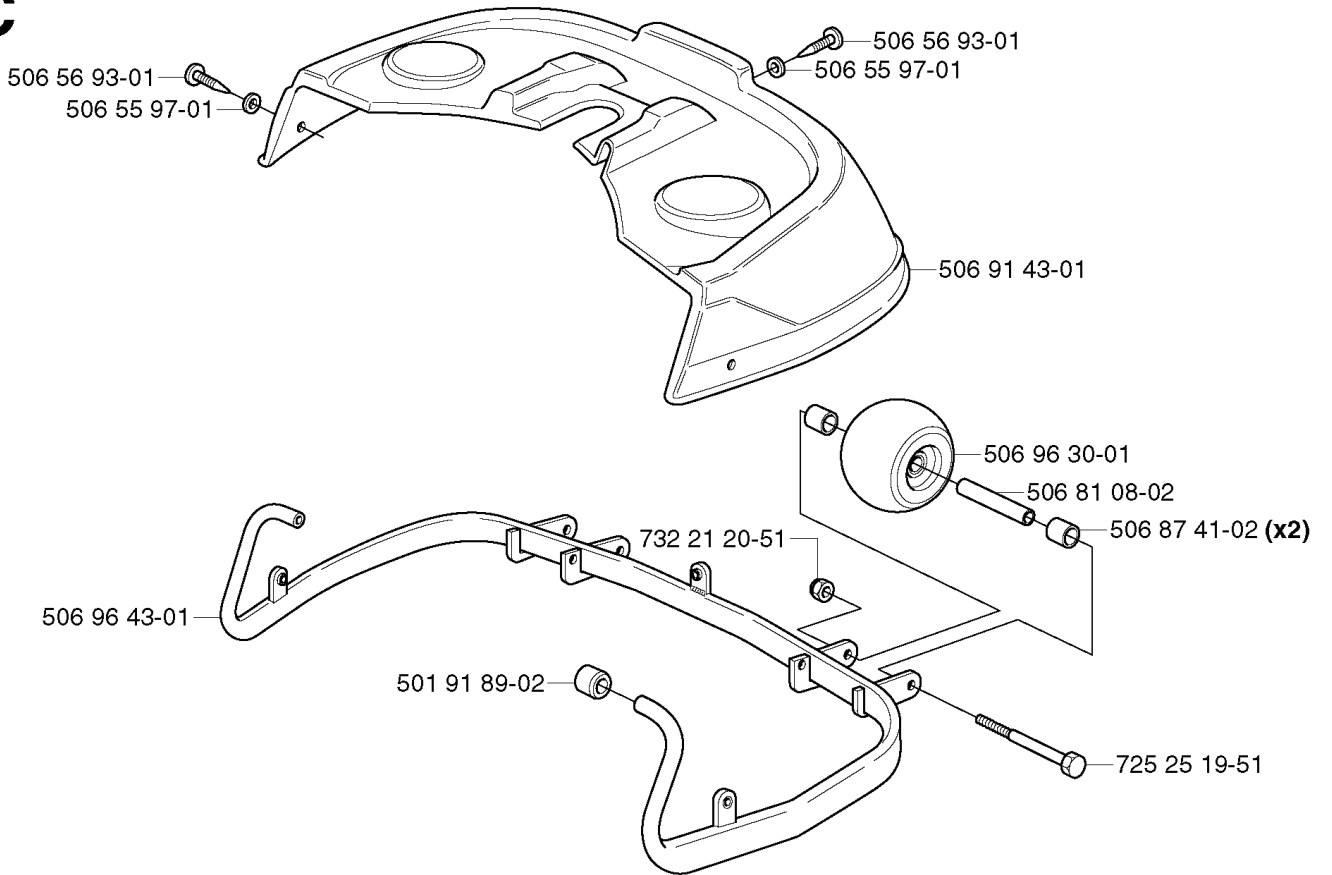

506 91 57-02

535 44 98-01

535 44 99-01

535 45 01-01 (x2)

535 44 93-01

Rider 11

Rider 11

535 44 93-02

C

REF.	PART NO.	DESCRIPTION	REMARK	QTY.	KIT
506 55 97-01	506559701	WASHER		1	
506 96 43-01	506964301	PROTECTIVE TUBING		1	
501 91 89-02	501918902	SUPPORT		1	
732 21 20-51	732212051	NUT		1	
725 25 19-51	725251951	SCREW EHHM		1	
506 87 41-02	506874102	SPACER		2	
506 81 08-02	506810802	TUBE		1	
506 96 30-01	506963001	WHEEL ASSY		1	
506 91 43-01	506914301	COVER		1	
506 56 93-01	506569301	SCREW		1	