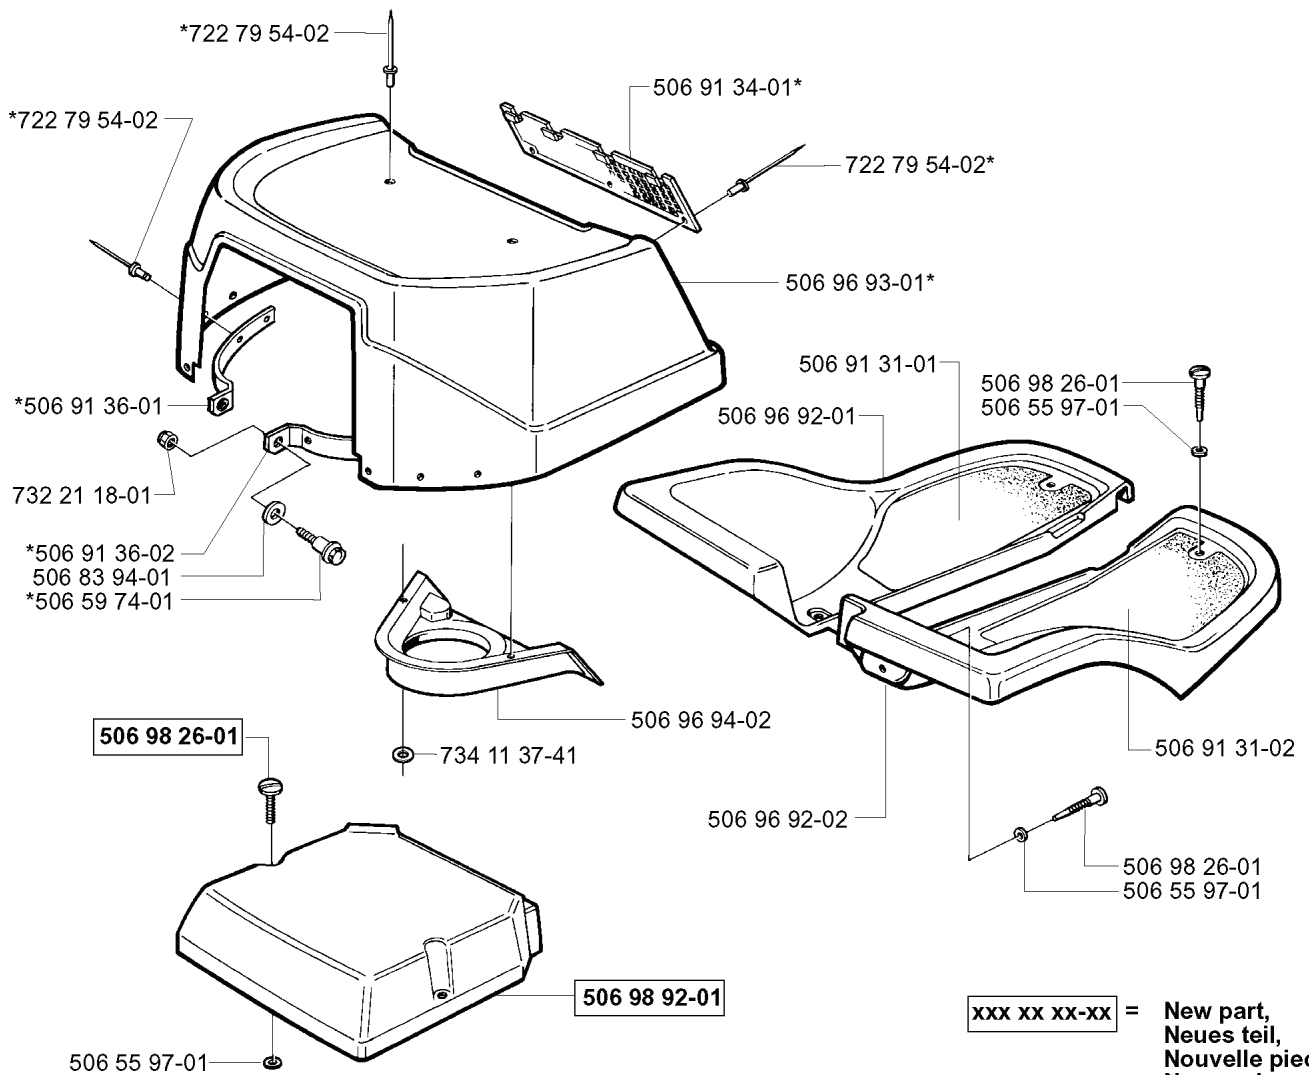

B *compl 506 98 46-01

xxx xx xx-xx = New part,
Neues teil,
Nouvelle piece,
Nueva pieza,
Ny detalj