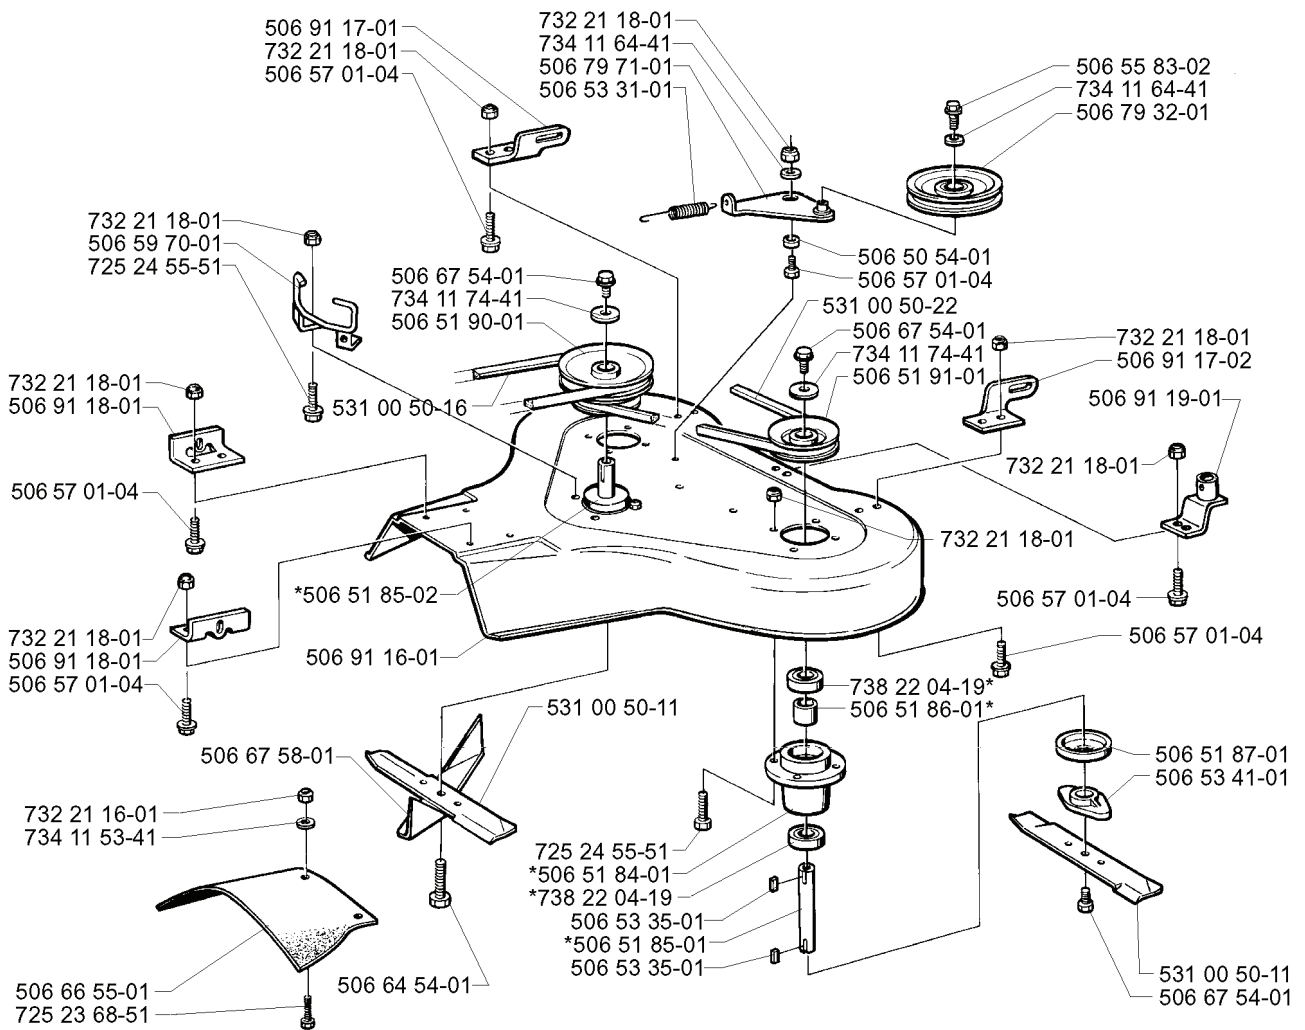

RIDER 11, 2001-01

---

# **SPARE PARTS LIST**

Q

\*compl 506 53 34-01 Yttre. Outer. Exterieur. Äusser. Ulko.  
\*compl 506 53 34-02 Mitten. Centre. Centre. Zentrum. Keski.

REF.	PART NO.	DESCRIPTION	REMARK	QTY.	KIT
506 59 70-01	506597001	BELT GUIDE		1	
725 24 55-51	725245551	SCREW		1	
732 21 18-01	732211801	LOCK NUT		1	
506 91 18-01	506911801	BRACKET		1	
732 21 16-01	732211601	LOCK NUT		1	
734 11 53-41	734115341	WASHER		1	
506 66 55-01	506665501	SPRAY GUARD		1	
725 23 68-51	725236851	SCREW		1	
506 64 54-01	506645401	SCREW		1	
506 67 58-01	506675801	BLADE		1	
506 91 16-01	506911601	COVER		1	
506 51 85-02	506518502	SHAFT		1	
531 00 50-16	531005016	BELT		1	
506 51 90-01	506519001	PULLEY		1	
506 91 17-01	506911701	BRACKET		1	
734 11 64-41	734116441	WASHER		1	
506 79 71-01	506797101	SPÄNNARM KPL.		1	
506 53 31-01	506533101	SPRING		1	
506 51 84-01	506518401	BEARING HOUSING		1	
738 22 04-19	738220419	BALL BEARING		1	
506 53 35-01	506533501	PARALLEL KEY		1	
506 51 85-01	506518501	SHAFT		1	
506 53 34-01	506533401	BLADE HOUSING	YTTRE.	1	
506 53 34-02	506533402	BLADE HOUSING	MITTEN.	1	
506 67 54-01	506675401	SCREW EHHFM		1	
531 00 50-11	531005011	RIDE ON BLADE		1	
506 53 41-01	506534101	BLADE		1	
506 51 87-01	506518701	DUST COVER		1	
506 51 86-01	506518601	SPACER		1	
506 57 01-04	506570104	SCREW EHHFM		1	
506 91 19-01	506911901	LIFTING HOOK ASSY		1	
506 91 17-02	506911702	BRACKET		1	
506 51 91-01	506519101	PULLEY		1	
734 11 74-41	734117441	WASHER		1	
531 00 50-22	531005022	BELT		1	
506 50 54-01	506505401	SPACER RING		1	
506 79 32-01	506793201	BELT TENSIONER WHEEL		1	
506 55 83-02	506558302	SCREW EHHFT		1	

**xxx xx xx-xx** = New part,  
Neues teil,  
Nouvelle piece,  
Nueva pieza,  
Ny detalj

---

REF.	PART NO.	DESCRIPTION	REMARK	QTY.	KIT
501 69 17-02	501691702	COMBINATION WRENCH		1	
502 71 36-01	502713601	SPANNER		1	