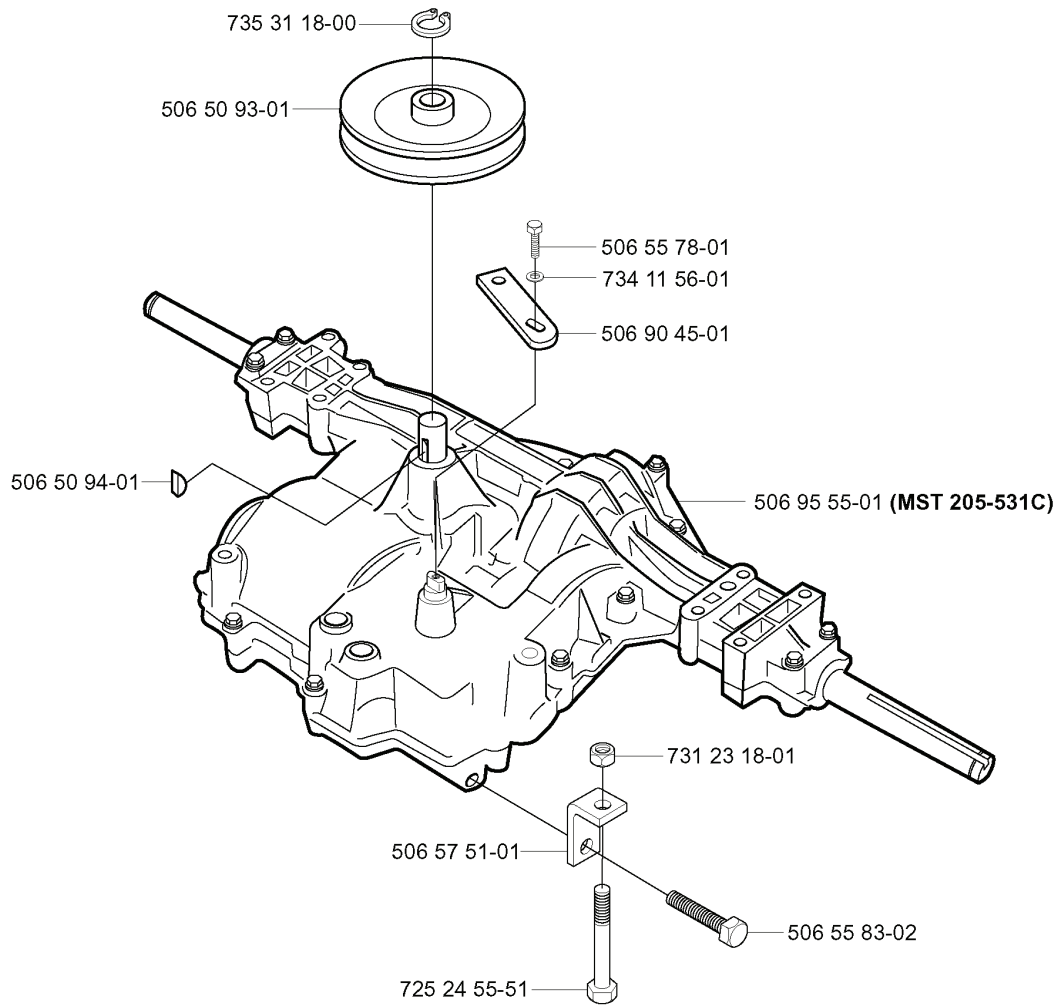

H

xxx xx xx-xx = New part,
Neues teil,
Nouvelle piece,
Nueva pieza,
Ny detalj