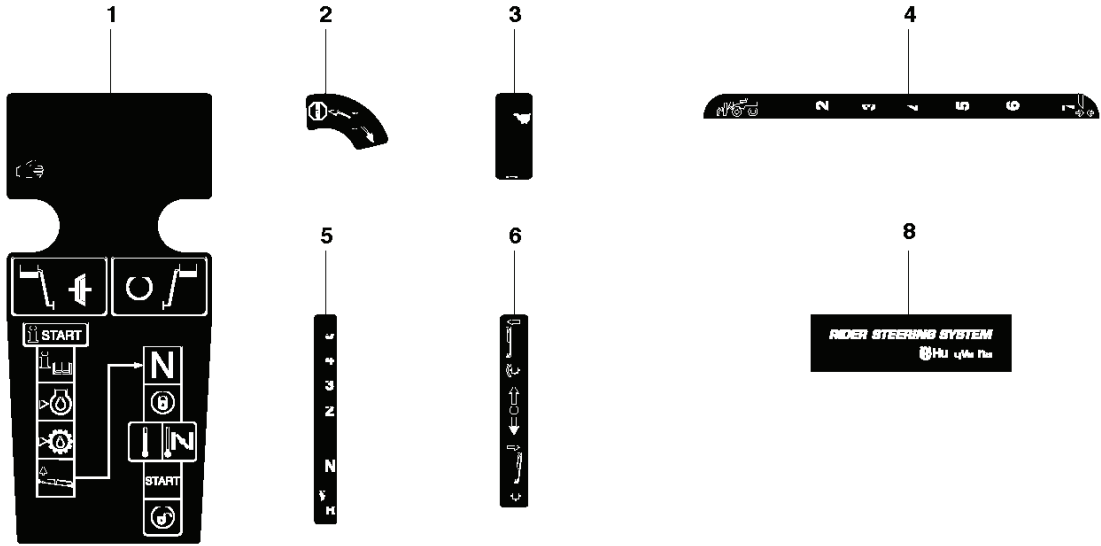

RIDER R11C
DECALS

REF.	PART NO.	DESCRIPTION	REMARK	QTY.	KIT
1	544438501	LABEL		1	
2	544438701	LABEL		1	
3	544438801	LABEL		1	
4	544439001	LABEL		1	
5	544439101	LABEL		1	
6	544439201	LABEL		1	
8	544833601	LABEL		1	
9	505217701	LABEL		1	
10	544391102	LABEL		1	
11	544439301	LABEL		1	
12	544439302	LABEL		1