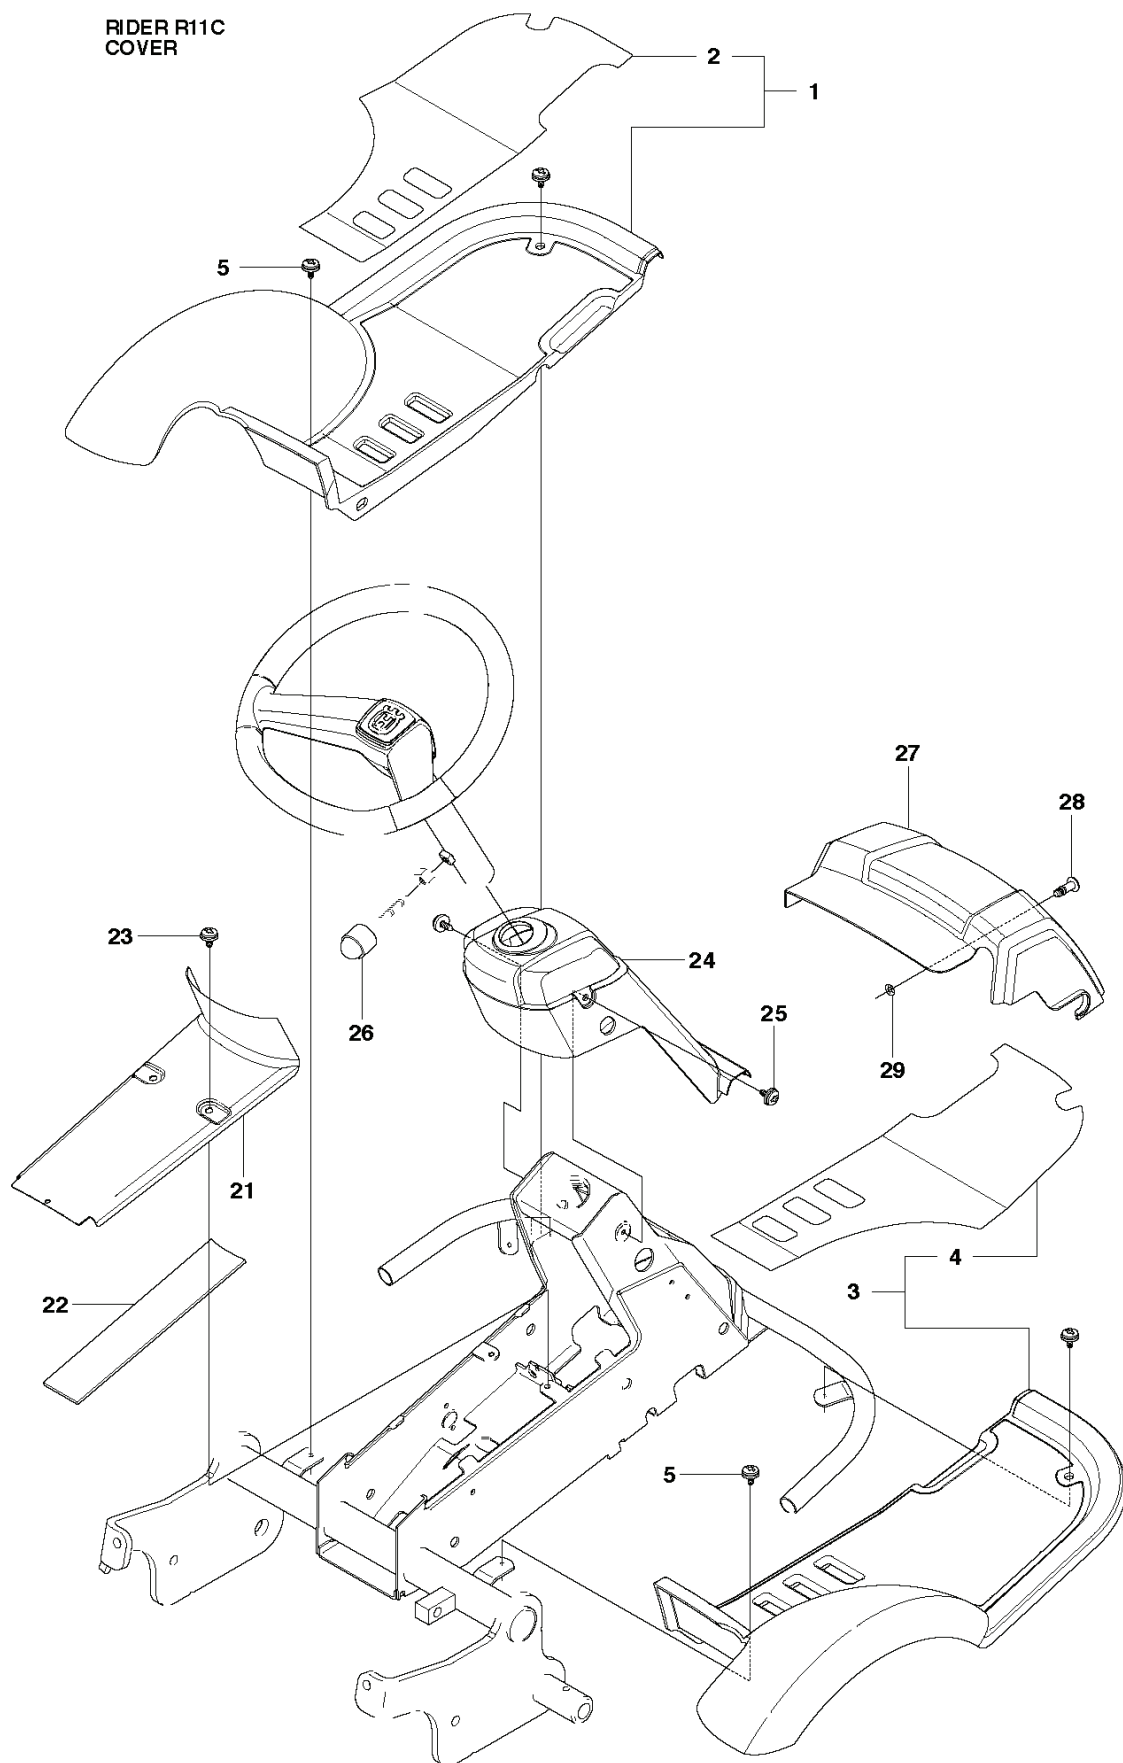

RIDER R11C
COVER

REF.	PART NO.	DESCRIPTION	REMARK	QTY.	KIT
1	544895901	FOOT PLATE		1	
2	544248401	MAT		1	1
3	544895902	FOOT PLATE		1	
4	544248402	MAT		1	3
5	544400501	SCREW		4	
21	544239201	COVER		1	
22	544427501	MAT		1	
23	544400501	SCREW		2	
24	544326502	COVER		1	
25	544400501	SCREW		2	
26	544433201	PROTECTIVE COVER		1	
27	544374201	UNIT COVER		1	
28	525390601	LOCK		1	
29	506963601	WASHER		1