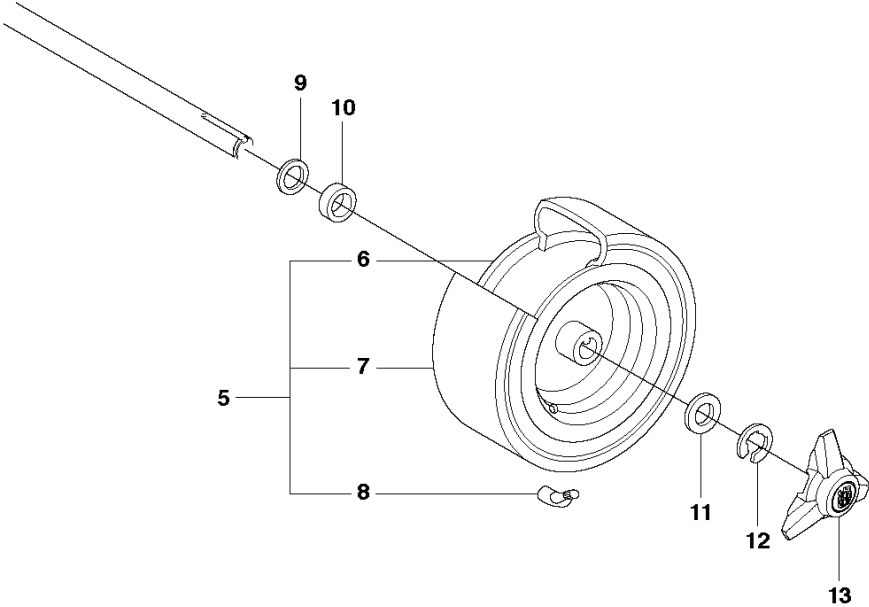

RIDER R11C
WHEELS & TIRES

REF.	PART NO.	DESCRIPTION	REMARK	QTY.	KIT
1	544126201	WHEEL		2	
2	544114301	RIM		1	1
3	535460001	TYRE		1	1
4	506574301	VALVE ASSY		1	1
5	544126301	WHEEL		2	
6	544114201	RIM		1	5
7	535460001	TYRE		1	5
8	506574301	VALVE ASSY		1	5
9	506504803	WASHER		2	
10	506596201	SPACING SLEEVE		2	
11	506504805	WASHER		4	
12	506899001	E-CLIP		4	
13	544353501	HUB CAP		2	
14	544353502	HUB CAP		2