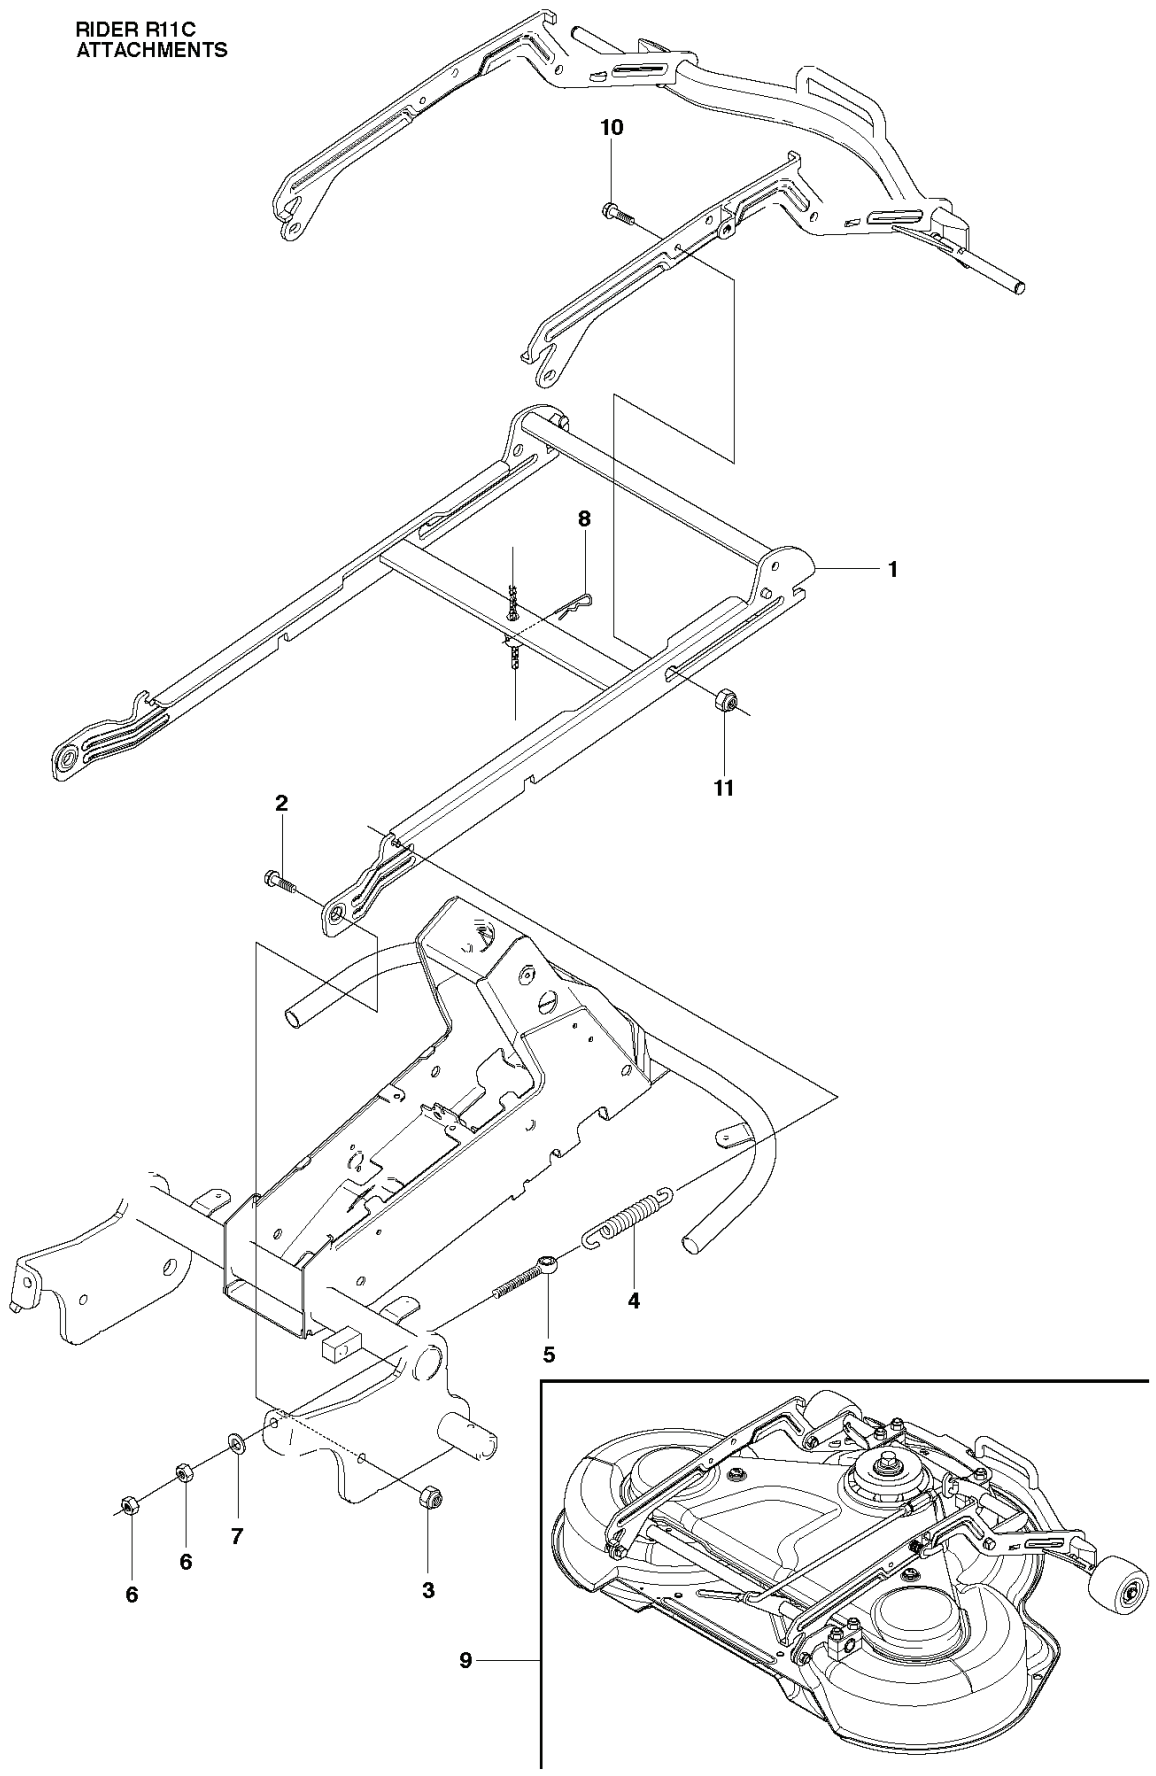

RIDER R11C
ATTACHMENTS

REF.	PART NO.	DESCRIPTION	REMARK	QTY.	KIT
1	544212701	EQUIPMENT FRAME		1	
2	506895801	COLLAR SCREW		2	
3	732252201	HEXAGON LOCKING NUT		2	
4	506837601	SPRING		2	
5	506837701	RING BOLT		2	
6	731232051	HEXAGON NUT		4	
7	734117201	WASHER		2	
8	506966601	HAIR PIN COTTER		1	
9	544437901	CUTTING DECK		1	
10	544362401	SCREW		2	
11	732211801	LOCK NUT		2