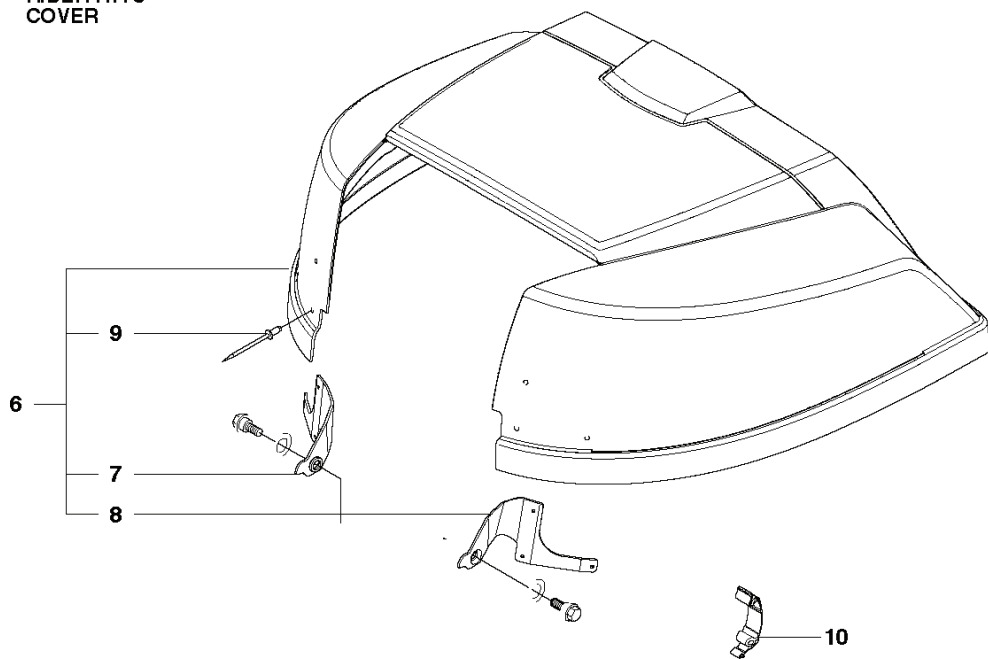

RIDER R11C
COVER

REF.	PART NO.	DESCRIPTION	REMARK	QTY.	KIT
6	544247602	ENGINE HOOD ASSY		1	
7	544247701	HINGE		1	6
8	544247702	HINGE		1	6
9	722795402	RIVET		6	6
10	503894703	SNAP LOCKING		1	
19	574856101	COVER		1	
20	544400501	SCREW		2