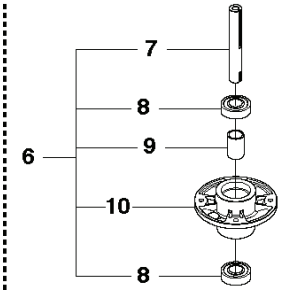

Yttre.
Outer.
Exterieur.
Äusser.
Ulko.

Mitten.
Centre.
Centre.
Zentrum.
Keski.