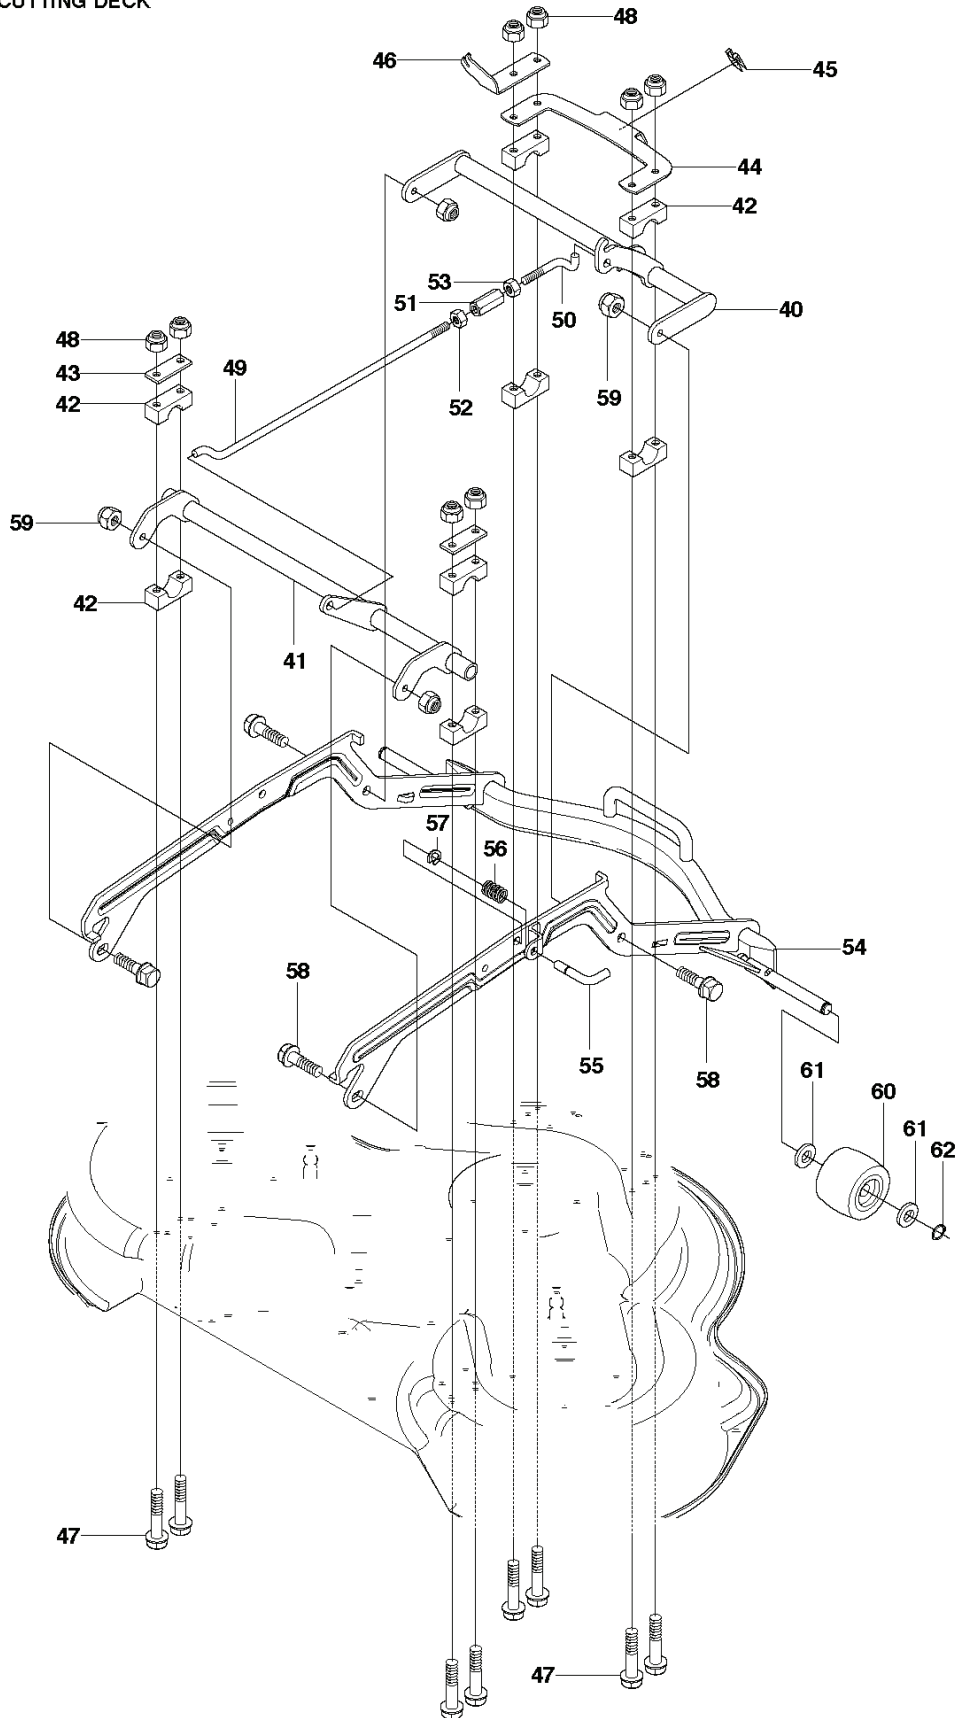

RIDER 11 C, 965094201, 2010-07

SPARE PARTS LIST

RIDER R11C
ELECTRICAL

REF.	PART NO.	DESCRIPTION	REMARK	QTY.	KIT
1	510138501	BATTERY		1	
2	535441101	BATTERY MAT		1	
3	510026901	COVER		1	
4	506836802	BELT		1	
5	522622101	SCREW EHHM		2	
6	522624301	NUT		2	
7	725236461	SCREW EHHFT		1	
8	506899801	NUT		1	
9	576183801	CABLE		1	
10	544442101	IGNITION SWITCH		1	
11	544442201	IGNITION SWITCH		1	10
12	544442301	NUT		1	10
13	544442401	IGNITION KEY		1	10
14	544926001	WIRING		1	
15	544928601	CABLE		1	
16	544926104	CABLE		1	
17	544439801	RELAY		1	
18	506899801	NUT		2	
19	506909301	PLATE SPRING		1	
20	722783902	BLIND RIVET		2	
21	574316001	SWITCH		1	
22	544440701	RIVET		2	
23	506909402	BRACKET		1	
24	535469101	SWITCH		1	
25	544440701	RIVET		2	
26	506834301	SPRING		2	
27	504711601	ADAPTER		1	
28	506909601	SWITCH		1	
29	506909701	SPRING WASHER		1	
30	544441201	SPRING		1	
31	506909902	SPACING TUBE		1	
32	725246051	SCREW EHHM		1	
33	734116401	WASHER		1	

RIDER R11C
CUTTING DECK

REF.	PART NO.	DESCRIPTION	REMARK	QTY.	KIT
40	544220701	CROSS BAR		1	
41	544225901	CROSS BAR		1	
42	506869601	BEARING		8	
43	506813801	REINFORCING PLATE		2	
44	544379101	BRACKET		1	
45	506963701	LÁSDON		1	
46	544228301	BRACKET		1	
47	725246151	SCREW EHHM		8	
48	732211801	LOCK NUT		8	
49	544226901	PARALLEL ROD		1	
50	544451401	PARALLEL ROD		1	
51	544451501	ADJUSTMENT ROD		1	
52	506897601	NUT		1	
53	731232051	HEXAGON NUT		1	
54	544213301	DECK ATTACHMENT		1	
55	544213901	LOCKING PIN		1	
56	544214101	SPRING		1	
57	735311320	E-CLIP		1	
58	506597401	SCREW EHHFM		4	
59	732211801	LOCK NUT		4	
60	506963001	WHEEL ASSY		2	
61	535464101	WASHER		4	
62	735311700	CIRCLIP		2	