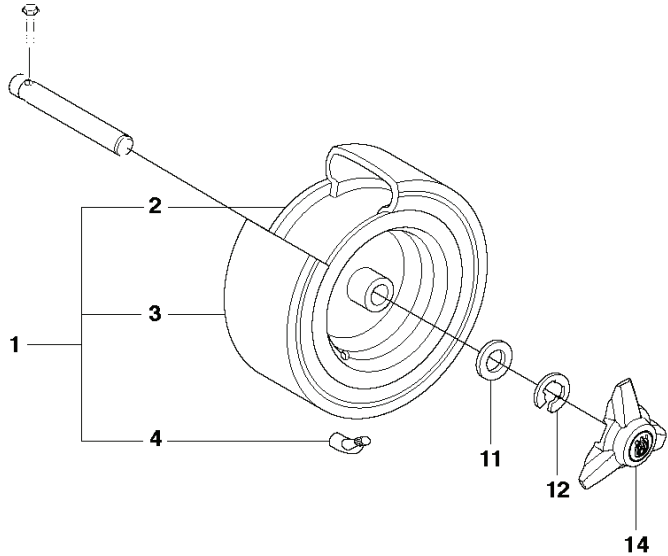

RIDER R11C
WHEELS & TIRES

REF.	PART NO.	DESCRIPTION	REMARK	QTY.	KIT
1	544126201	WHEEL		2	
2	544114301	RIM		1	1
3	535460001	TYRE		1	1
4	506574301	VALVE ASSY		1	1
5	544126301	WHEEL		2	
6	544114201	RIM		1	5
7	535460001	TYRE		1	5
8	506574301	VALVE ASSY		1	5
9	506504803	WASHER		2	
10	506596201	SPACING SLEEVE		2	
11	506504805	WASHER		4	
12	506899001	E-CLIP		4	
13	544353501	HUB CAP		2	
14	544353502	HUB CAP		2