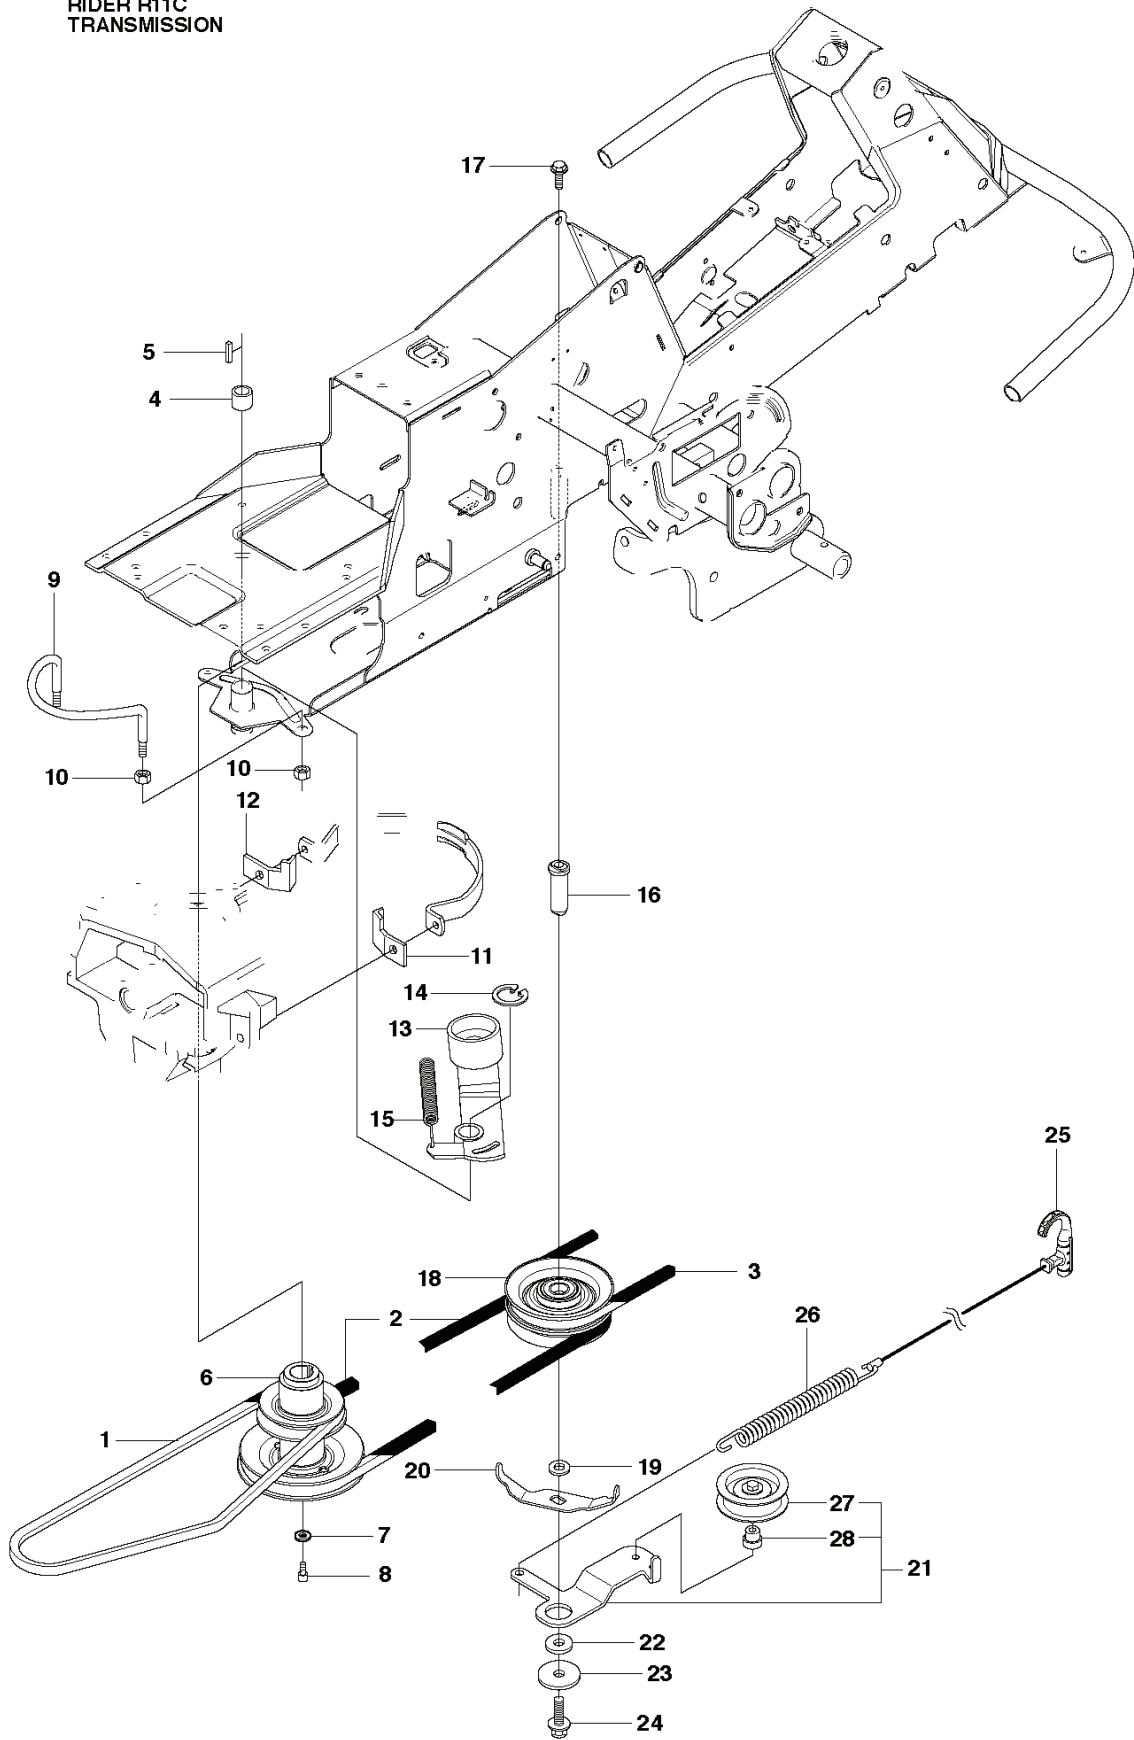

RIDER R11C
TRANSMISSION

REF.	PART NO.	DESCRIPTION	REMARK	QTY.	KIT
1	589531301	BELT		1	
2	589530401	BELT		1	
3	589530001	BELT		1	
4	506509201	SPACING SLEEVE		1	
5	506555901	WEDGE		1	
6	506585201	PULLEY		1	
7	506597501	WASHER		1	
8	506556002	SCREW UNC		1	
9	506664501	BELT GUIDE		1	
10	731232051	HEXAGON NUT		4	
11	506674401	BELT GUIDE		1	
12	506674501	BELT GUIDE		1	
13	535484401	BELT TENSIONER ASSY		1	
14	735312600	CIRCLIP		1	
15	506665601	SPRING		1	
16	544426101	SHAFT		1	
17	506675402	SCREW EHHFM		1	
18	535482201	PULLEY		1	
19	506775701	WASHER		1	
20	544405301	BELT GUIDE		1	
21	544228101	BELT TENSIONER ASSY		1	
22	506597501	WASHER		1	
23	506982501	WASHER		1	
24	506570105	SCREW EHHFM		1	
25	544239501	HANDLE ASSY		1	
26	544238801	SPRING		1	
27	506793202	BELT TENSIONER WHEEL		1	21
28	506976401	BUSHING		1	21