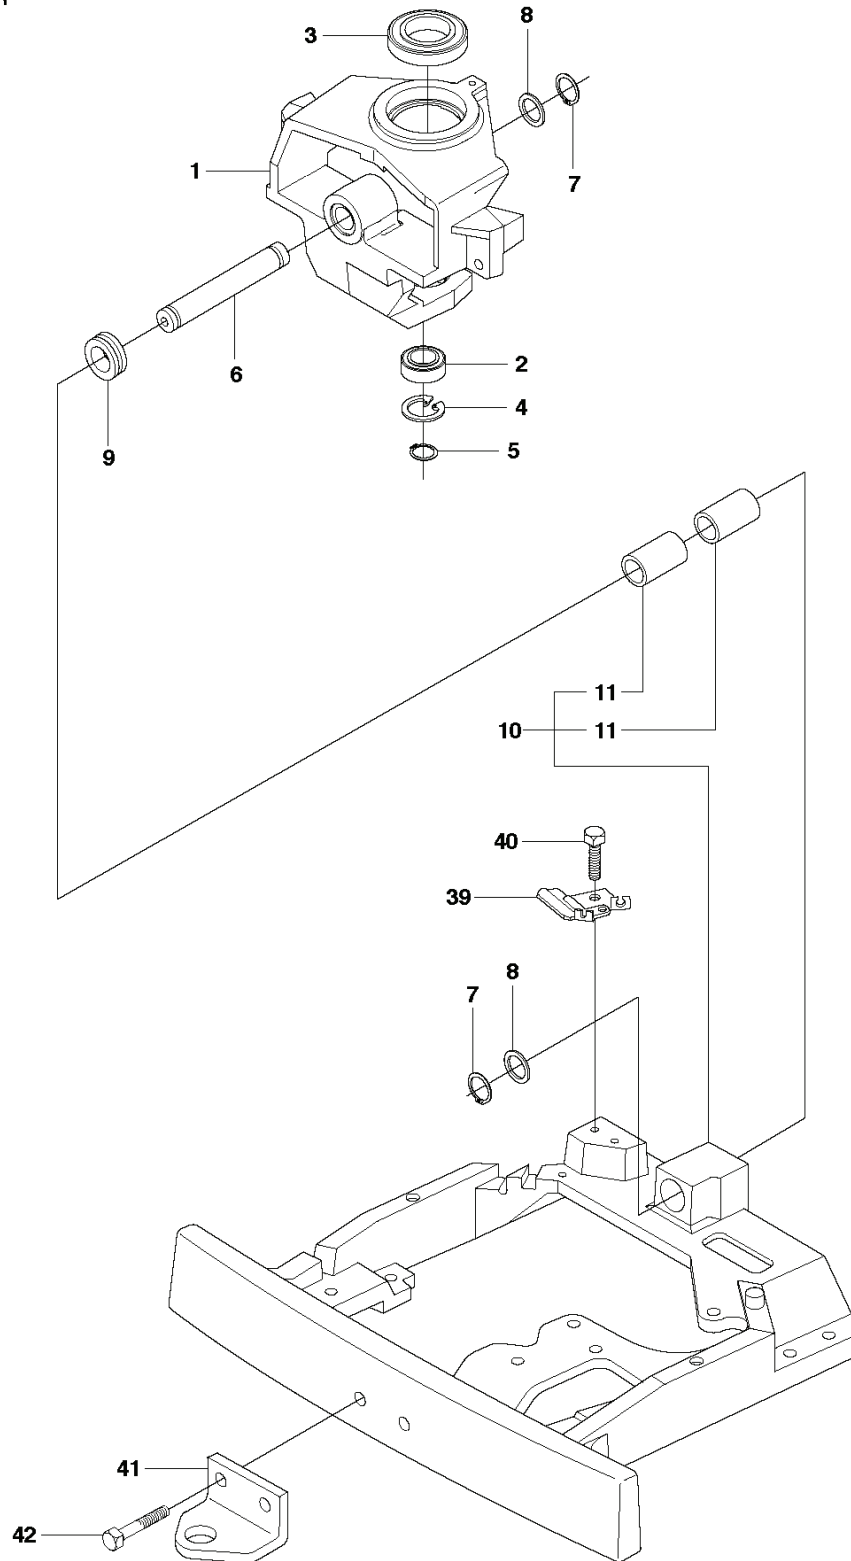

RIDER R11C
CHASSIS, REAR

REF.	PART NO.	DESCRIPTION	REMARK	QTY.	KIT
1	506985803	SPINDLE		1	
2	738210504	BALL BEARING		1	
3	738211004	BALL BEARING		1	
4	735314010	CIRCLIP		1	
5	735312600	CIRCLIP		1	
6	506985901	SWING AXLE		1	
7	735312600	CIRCLIP		2	
8	506773401	WASHER		2	
9	740681421	V-RING		1	
10	535406001	BRACKET		1	
11	506986102	GLIDLAGER		2	10
39	506575201	WIRE HOLDER		1	
40	725236651	HEXAGONAL SCREW M6X12		2	
41	506889901	HITCH		1	
42	725249371	SCREW EHHM		2