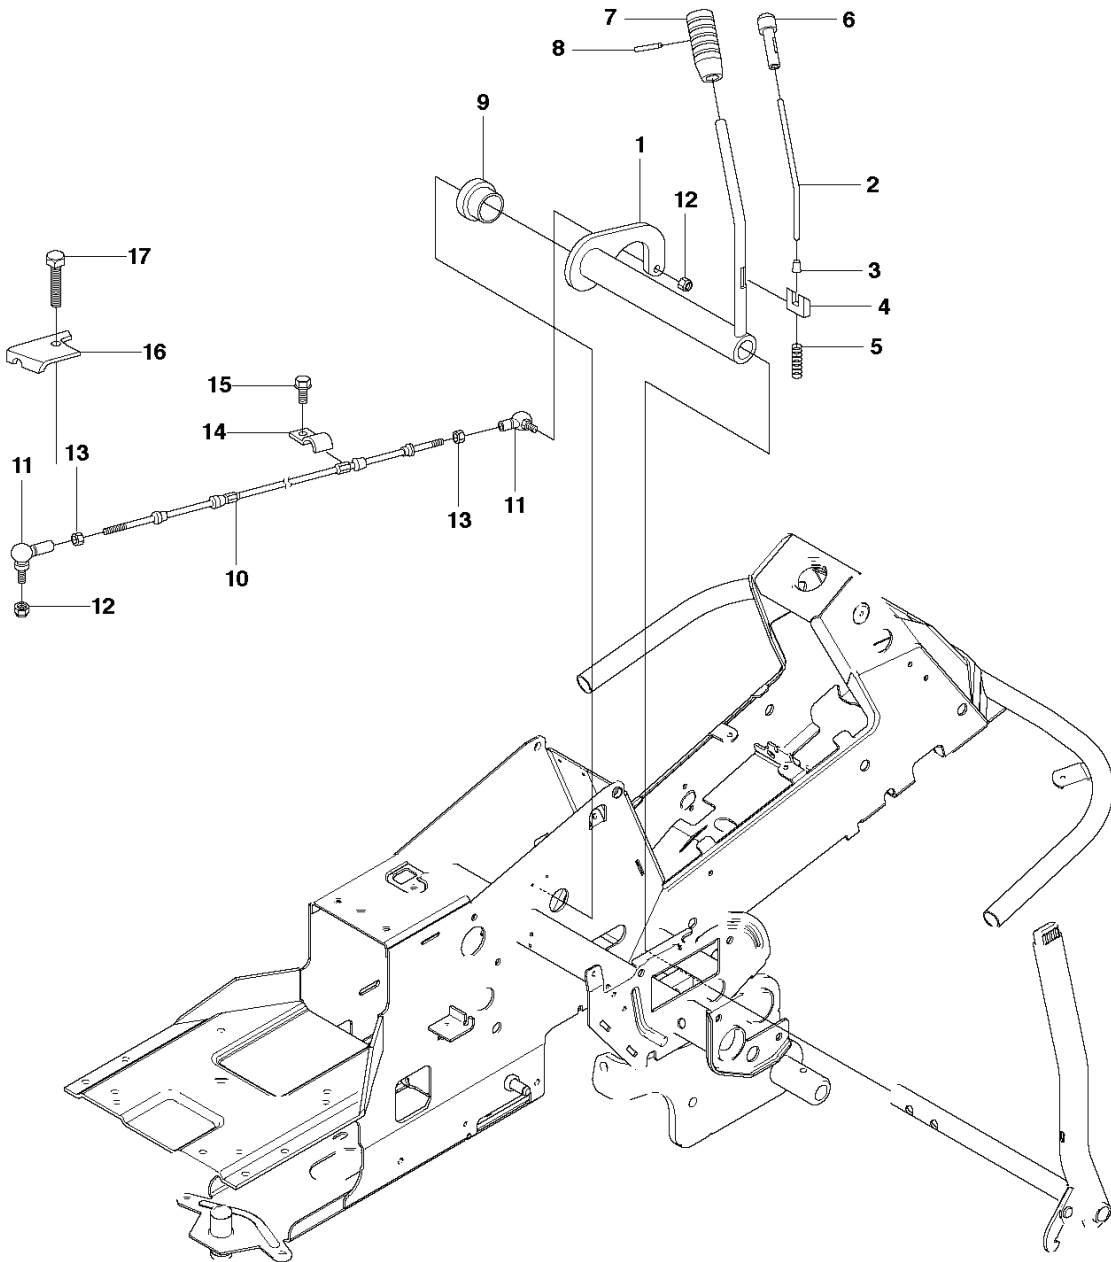

RIDER R11C
CONTROLS

REF.	PART NO.	DESCRIPTION	REMARK	QTY.	KIT
1	506906501	GEAR LEVER ASSY		1	
2	506906901	PUSH ROD		1	
3	506831701	END FITTING		1	
4	506831801	LOCK		1	
5	506832302	COMPRESSION SPRING		1	
6	506907001	KNOB		1	
7	506907101	HANDLE		1	
8	721421226	SPRING PIN		1	
9	506556501	BEARING		1	
10	574411102	CONTROL CABLE		1	
11	506557301	VINKELLAS8 DIN71802		2	
12	732211401	LOCK NUT		2	
13	731231401	HEXAGON NUT		2	
14	506566501	CLIP		1	
15	725236461	SCREW EHHFT		1	
16	506907401	WIRE HOLDER		1	
17	725236651	HEXAGONAL SCREW M6X12		1