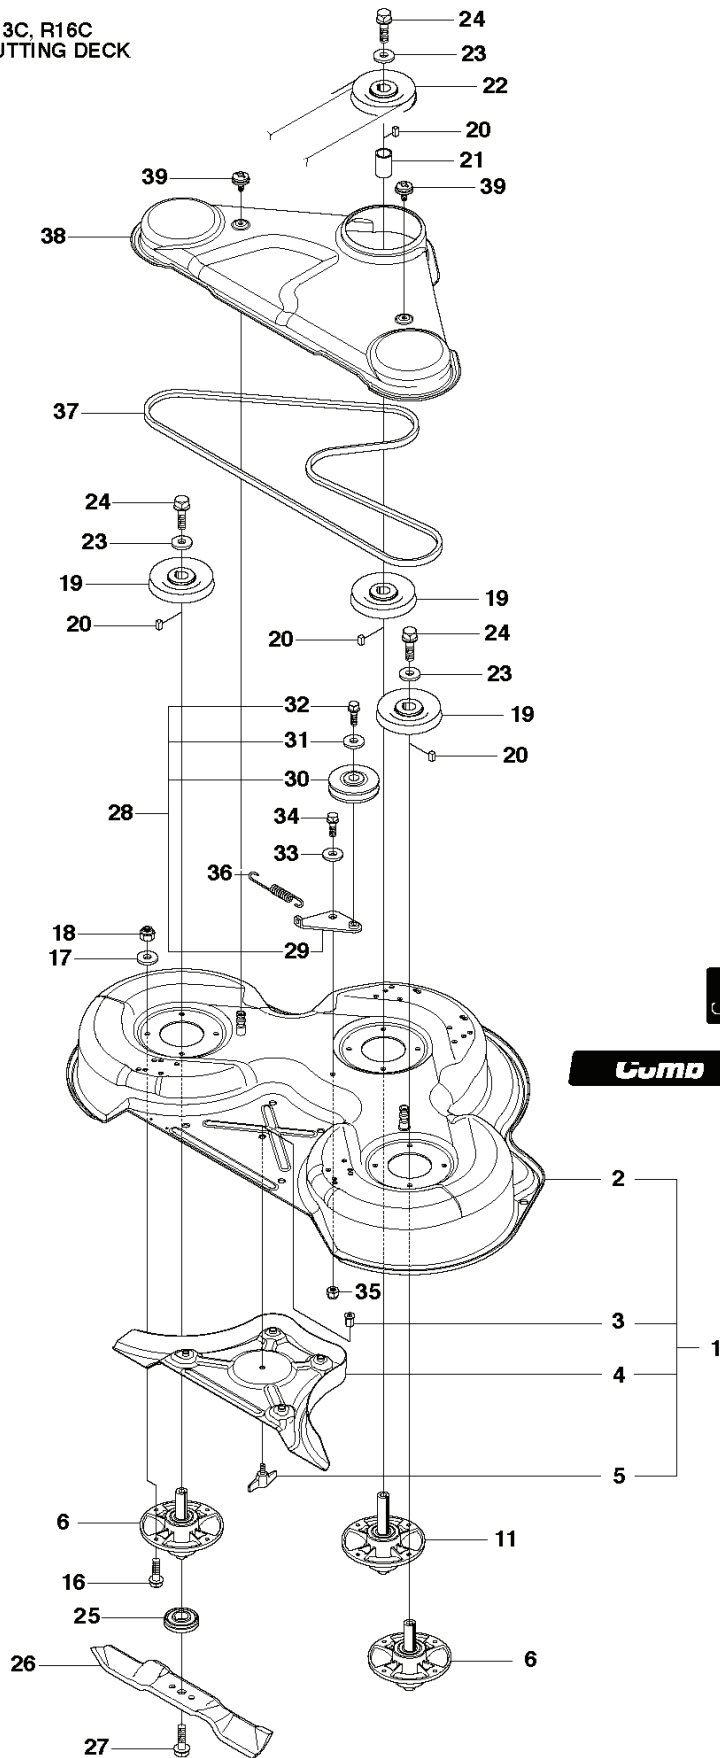

R13C, R16C
CUTTING DECK