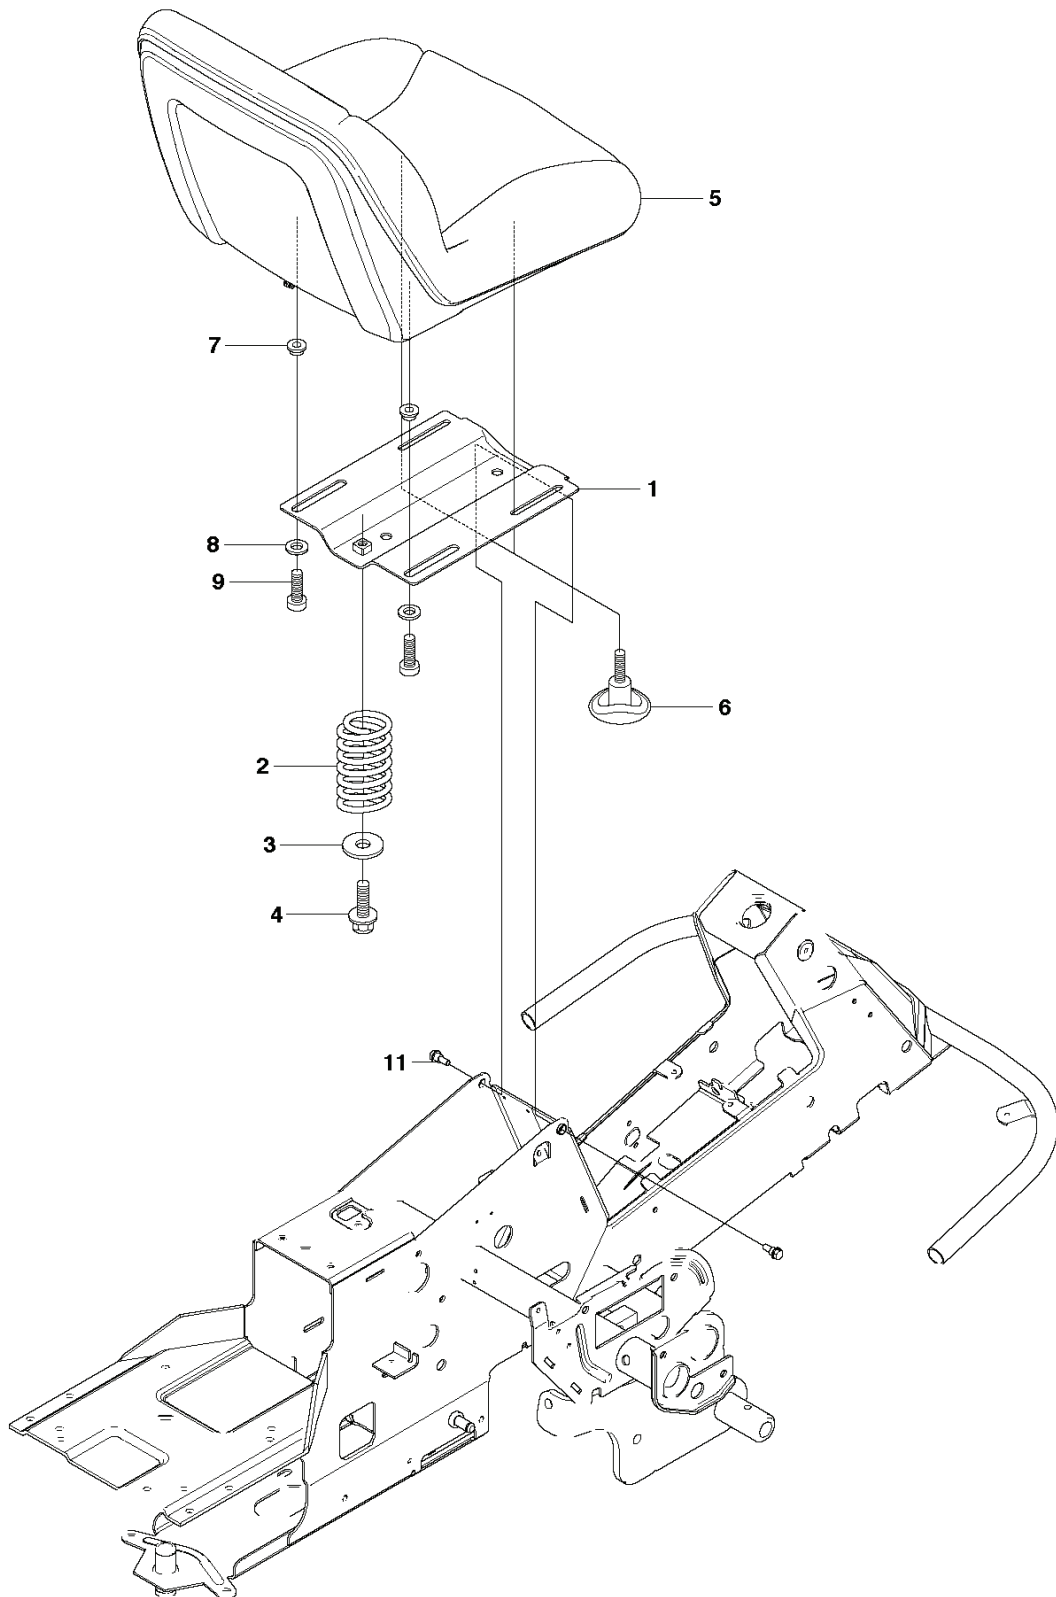

RIDER R11C
SEAT

REF.	PART NO.	DESCRIPTION	REMARK	QTY.	KIT
1	573995003	SEAT BRACKET		1	
2	506915301	COMPRESSION SPRING		1	
3	734117441	WASHER		1	
4	725249371	SCREW EHHM		1	
5	544433301	SEAT		1	
6	506565501	JUSTERVRED		2	
7	506565301	BUSHING		2	
8	734116441	WASHER		2	
9	506556301	SCREW UNC		2	
11	506597401	SCREW EHHFM		1