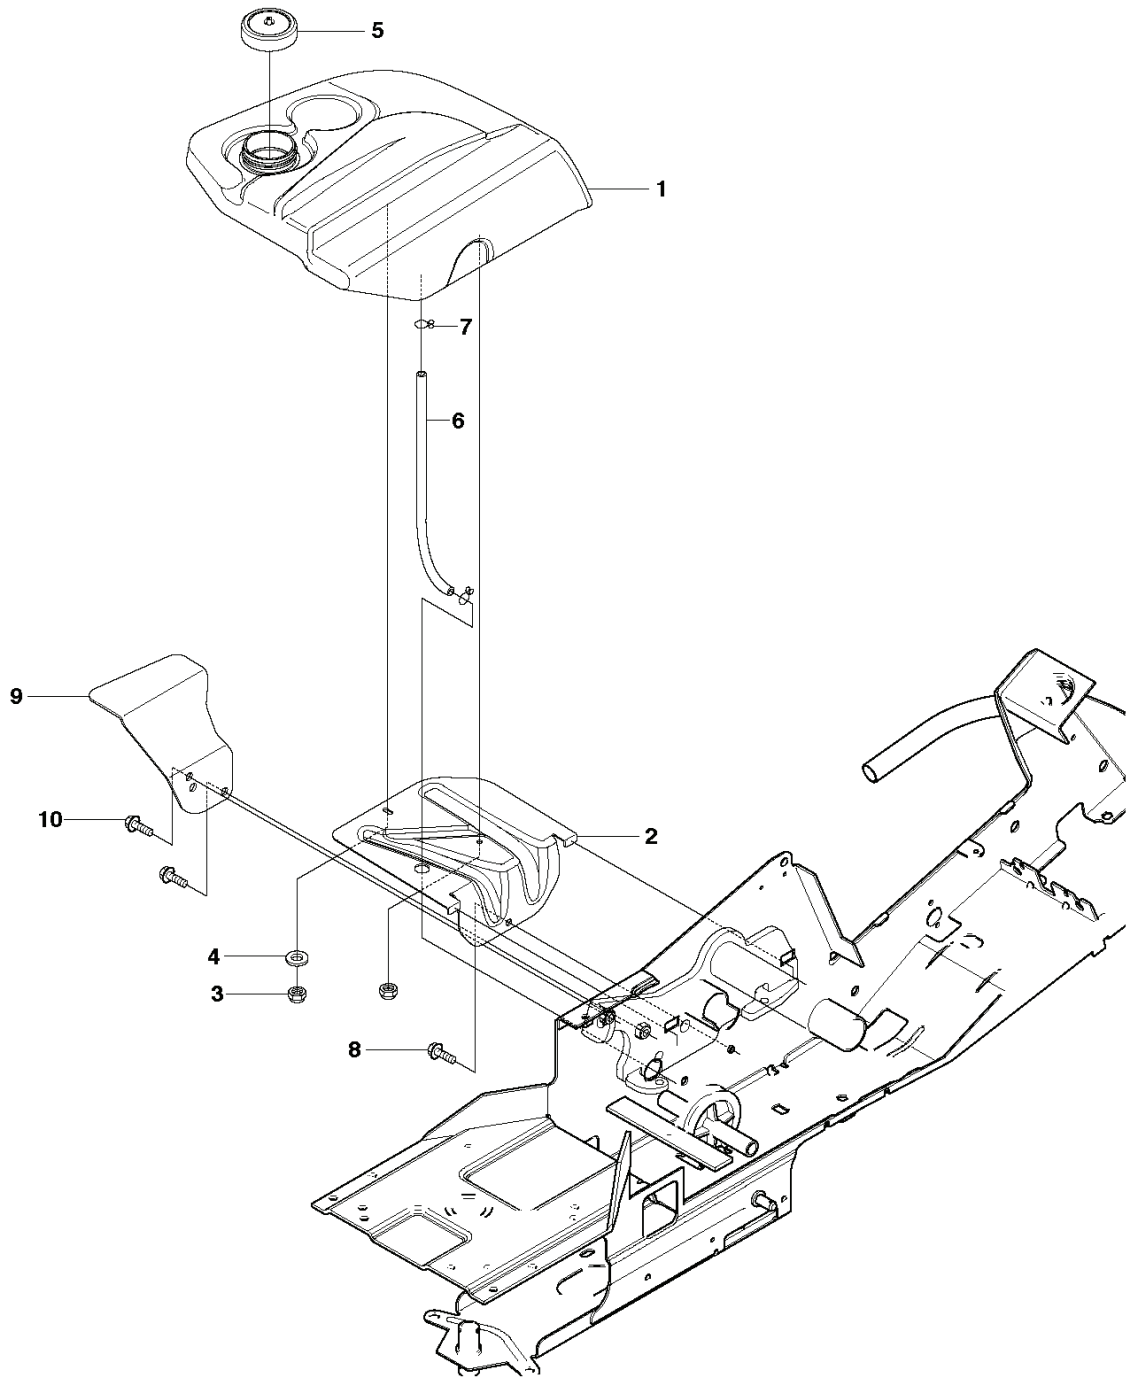

RIDER R11C
FUEL SYSTEM

REF.	PART NO.	DESCRIPTION	REMARK	QTY.	KIT
1	535501301	FUEL TANK		1	
2	544329301	BRACKET		1	
3	732211601	LOCK NUT		2	
4	734115601	WASHER		1	
5	506673301	TANK CAP ASSY		1	
6	504800007	FUEL HOSE		1	
7	535469701	HOSE BRACE		2	
8	725236461	SCREW EHHFT		1	
9	501020301	SUPPORT		1	
10	725249371	SCREW EHHM		2