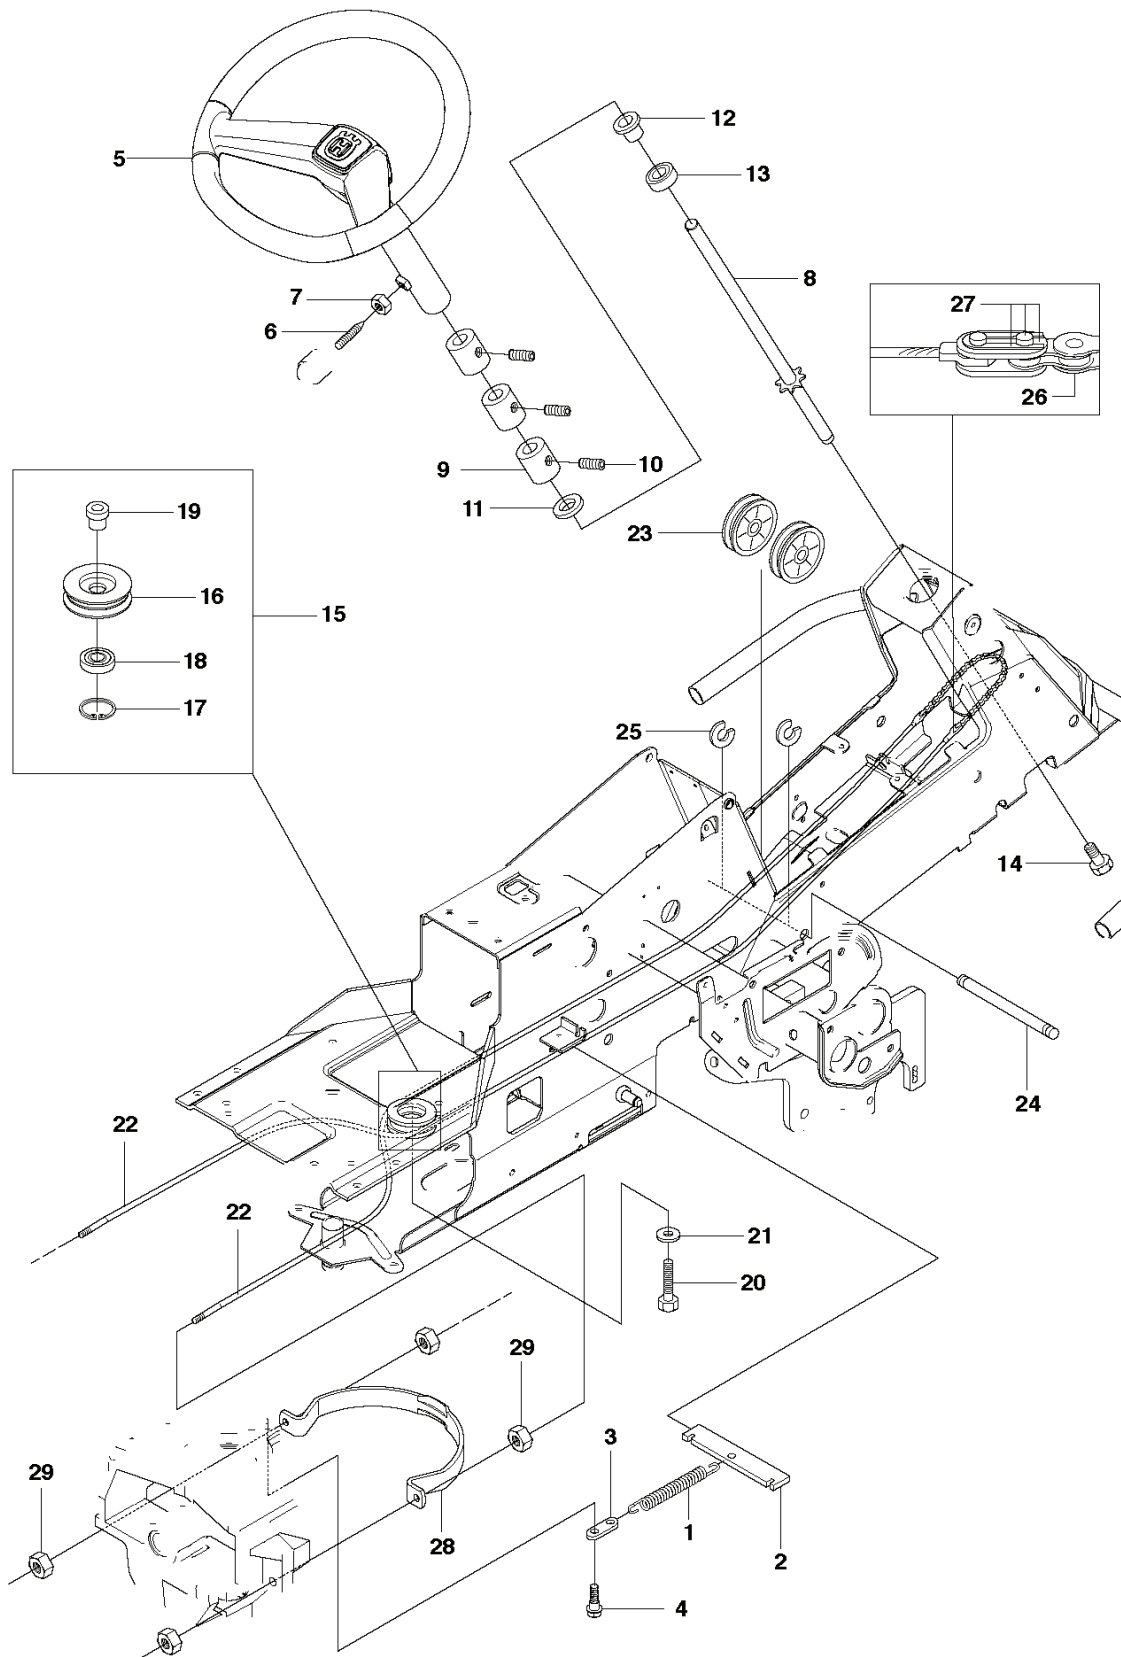

RIDER R11C
STEERING

REF.	PART NO.	DESCRIPTION	REMARK	QTY.	KIT
1	506671901	SPRING		1	
2	506576301	SPRING RETAINER		1	
3	506670801	LINK		1	
4	506597401	SCREW EHHFM		1	
5	544375202	STEERING WHEEL		1	
6	728745505	SCREW IHSETM		1	
7	731231801	HEXAGON NUT		1	
8	575631901	STEERING ROD		1	
9	506863401	DRIVER		3	
10	728844305	SCREW IHSETM		3	
11	506863601	WASHER		1	
12	506887801	SPACER		1	
13	738210404	BALL BEARING		1	
14	506570104	SCREW EHHFM		1	
15	506500903	BARRING WHEEL		1	
16	535424101	BARRING WHEEL		1	15
17	735314010	CIRCLIP		1	15
18	738220419	BALL BEARING		1	15
19	506500802	BUSHING		1	15
20	506675402	SCREW EHHFM		1	
21	734117441	WASHER		1	
22	506589104	WIRE ASSY		2	
23	506522401	STARTER PULLEY		2	
24	506539403	SHAFT		1	
25	735311420	E-CLIP		2	
26	506554601	CHAIN		1	
27	506554701	LINKAGE		2	
28	544427301	WIRE GUIDE		1	
29	731232051	HEXAGON NUT		4