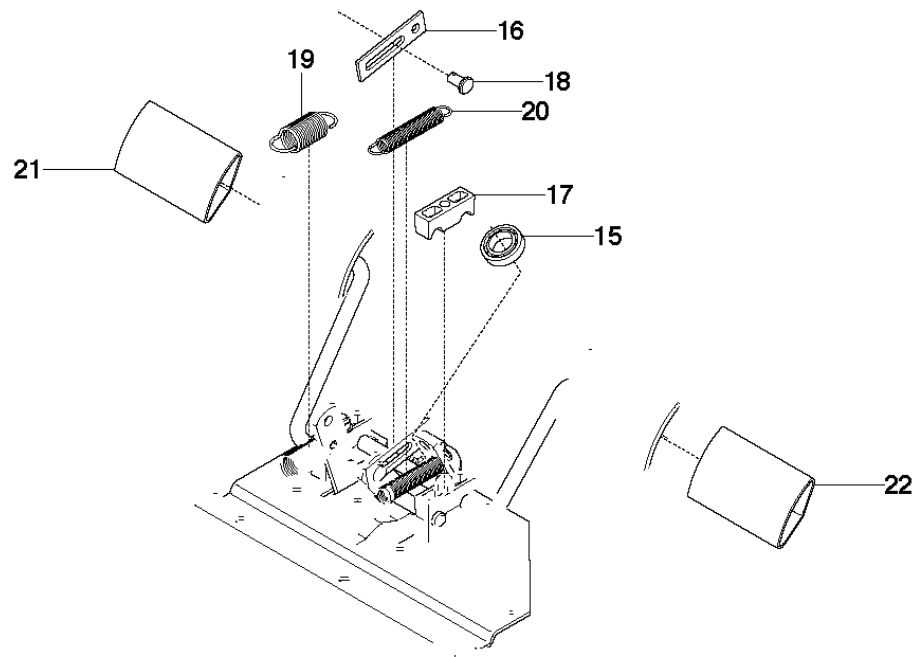

RIDER R11C
CUTTING DECK

REF.	PART NO.	DESCRIPTION	REMARK	QTY.	KIT
40	544220701	CROSS BAR		1	
41	544225901	CROSS BAR		1	
42	506869601	BEARING		8	
43	506813801	REINFORCING PLATE		2	
44	544379101	BRACKET		1	
45	506963701	LÁSDON		1	
46	544228301	BRACKET		1	
47	725246151	SCREW EHHM		8	
48	732211801	LOCK NUT		8	
49	544226901	PARALLEL ROD		1	
50	544451401	PARALLEL ROD		1	
51	544451501	ADJUSTMENT ROD		1	
52	506897601	NUT		1	
53	731232051	HEXAGON NUT		1	
54	544213301	DECK ATTACHMENT		1	
55	544213901	LOCKING PIN		1	
56	544214101	SPRING		1	
57	735311320	E-CLIP		1	
58	506597401	SCREW EHHFM		4	
59	732211801	LOCK NUT		4	
60	506963001	WHEEL ASSY		2	
61	535464101	WASHER		4	
62	735311700	CIRCLIP		2	

RIDER R11C
PEDALS

REF.	PART NO.	DESCRIPTION	REMARK	QTY.	KIT
1	544132301	PEDAL PLATE ASSY		1	
2	506570104	SCREW EHI-FM		4	
3	544403101	BRAKE LEVER ASSY		1	
4	725236461	SCREW EHI-FT		2	
5	506952501	WIRE ASSY		1	
6	735310920	E-CLIP		1	
7	721615201	SPLIT PIN		1	
8	506952601	CABLE		1	
9	506919101	BRAKE SPRING		1	
10	735310920	E-CLIP		1	
11	506599301	LINK		1	
12	721615201	SPLIT PIN		1	
13	506535603	DRAW SPRING		1	
14	506576401	CABLE HOLDER		1	