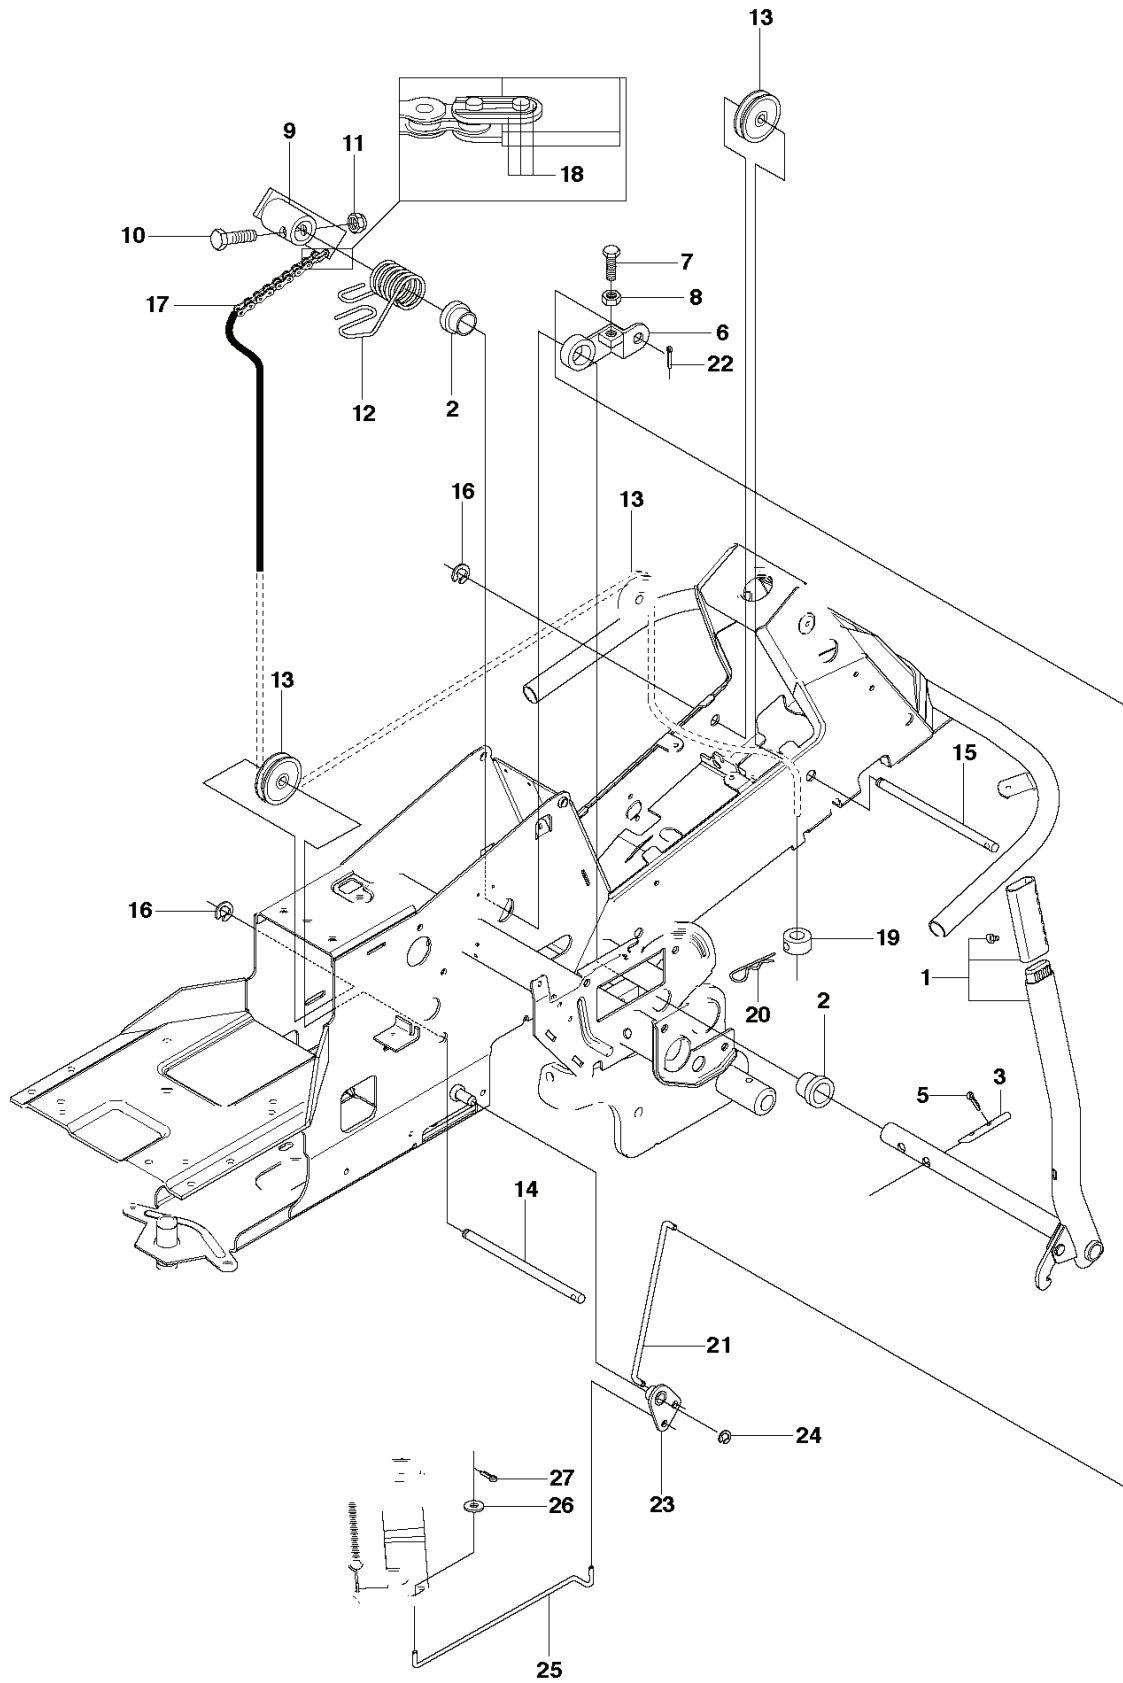

RIDER R11C
MOWER LIFT

REF.	PART NO.	DESCRIPTION	REMARK	QTY.	KIT
1	501018601	LIFTING LEVER ASSY		1	
2	506556501	BEARING		2	
3	525406601	PEN		1	
5	721618301	SPLIT PIN		1	
6	506784301	LINK ASSY		1	
7	725249751	SCREW		1	
8	731232051	HEXAGON NUT		1	
9	544433601	LIFTING ARM		1	
10	725254251	SCREW EHHM		1	
11	732252201	HEXAGON LOCKING NUT		1	
12	506916801	SPRING		1	
13	506905601	OFFSET PULLEY		2	
14	506905701	SHAFT		1	
15	506905702	SHAFT		1	
16	735311820	E-CLIP		2	
17	506554607	CHAIN		1	
18	506554701	LINKAGE		1	
19	544934201	CHAIN STOP		1	
20	506966601	HAIR PIN COTTER		1	
21	544456901	CONNECTION ROD		1	
22	721618301	SPLIT PIN		1	
23	544378601	LINK		1	
24	735311420	E-CLIP		1	
25	544448801	CONNECTION ROD		1	
26	734116441	WASHER		1	
27	721618301	SPLIT PIN		1