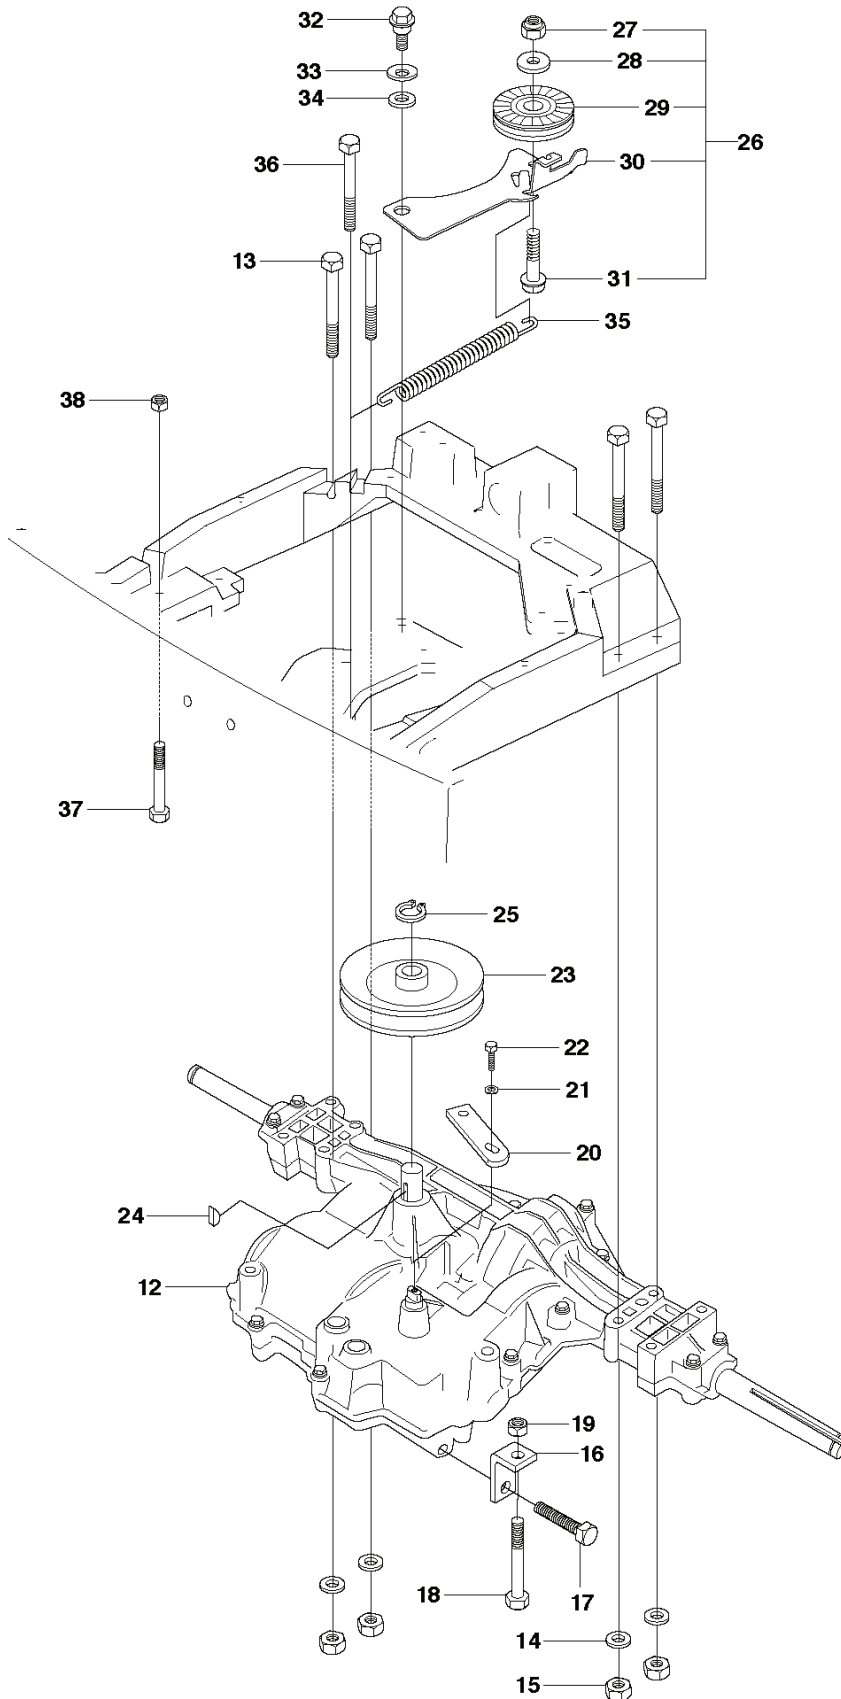

RIDER R11C
CHASSIS, REAR

REF.	PART NO.	DESCRIPTION	REMARK	QTY.	KIT
12	506955501	GEAR CASE MST 205		1	
13	725246751	SCREW EHHM		4	
14	734116401	WASHER		4	
15	731231801	HEXAGON NUT		4	
16	506575101	BRACKET		1	
17	506558302	SCREW EHHFT		1	
18	725245551	SCREW		1	
19	731231801	HEXAGON NUT		1	
20	506904501	VÅXELARM		1	
21	734115601	WASHER		1	
22	506557801	U6S-UNF1/4"X28 L=16		1	
23	502234401	PULLEY		1	
24	506509401	WOODRUFF KEY		1	
25	735311800	CIRCLIP		1	
26	506989501	BELT TENSIONER ASSY		1	
27	732211801	LOCK NUT		1	26
28	734116441	WASHER		1	26
29	506793401	BELT TENS WHEEL ASSY		1	26
30	506989601	BELT TENSIONER		1	26
31	725245551	SCREW		1	26
32	506597401	SCREW EHHFM		1	
33	506839401	SPRING WASHER		1	
34	734117801	WASHER		1	
35	506988601	SPRING		1	
36	725246451	SCREW EHHM		1	
37	725245551	SCREW		1	
38	731231801	HEXAGON NUT		1