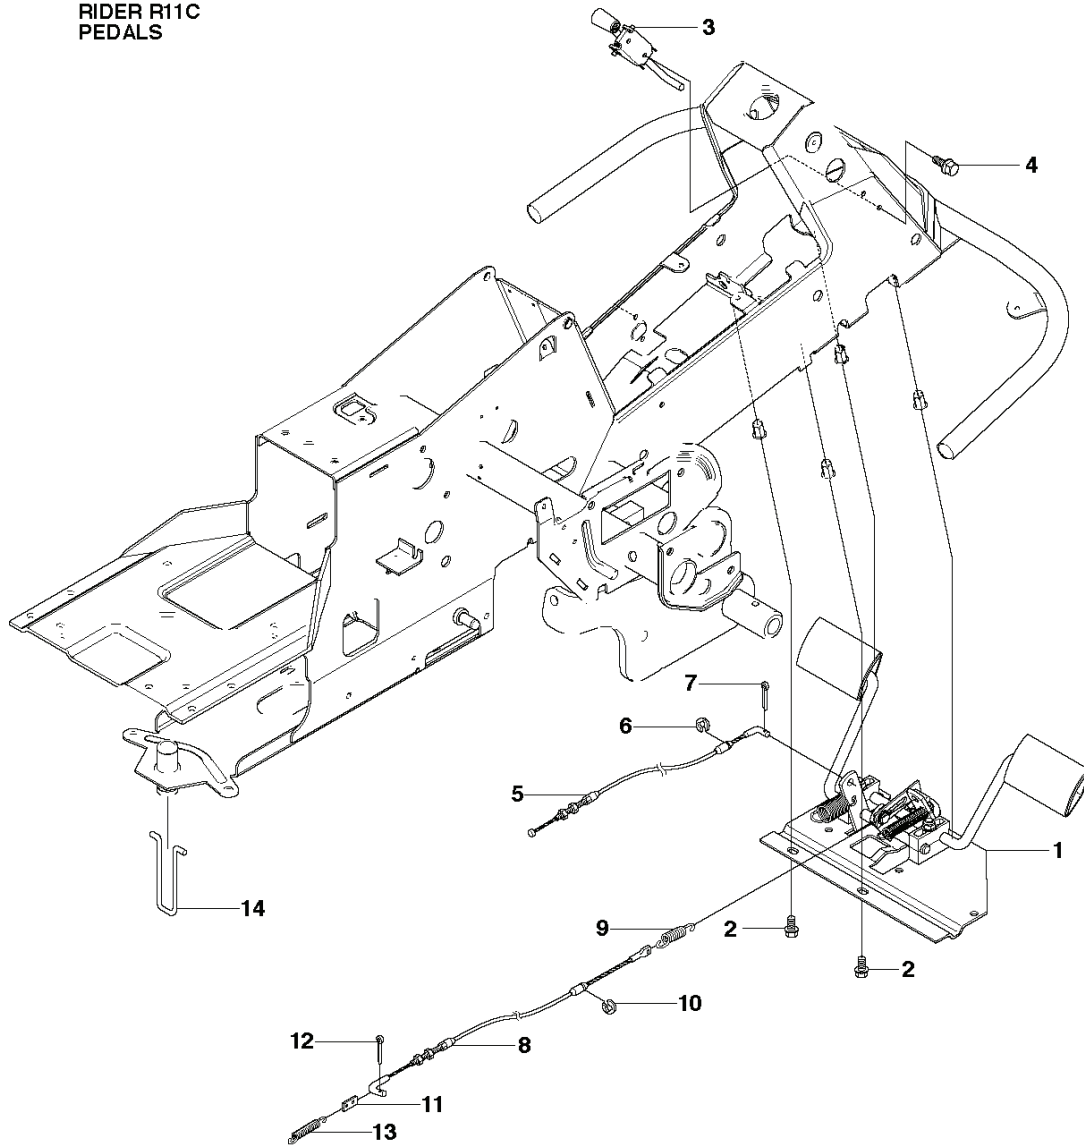

RIDER R11C
PEDALS

REF.	PART NO.	DESCRIPTION	REMARK	QTY.	KIT
1	544132301	PEDAL PLATE ASSY		1	
2	506570104	SCREW EHI-FM		4	
3	544403101	BRAKE LEVER ASSY		1	
4	725236461	SCREW EHI-FT		2	
5	506952501	WIRE ASSY		1	
6	735310920	E-CLIP		1	
7	721615201	SPLIT PIN		1	
8	506952601	CABLE		1	
9	506919101	BRAKE SPRING		1	
10	735310920	E-CLIP		1	
11	506599301	LINK		1	
12	721615201	SPLIT PIN		1	
13	506535603	DRAW SPRING		1	
14	506576401	CABLE HOLDER		1