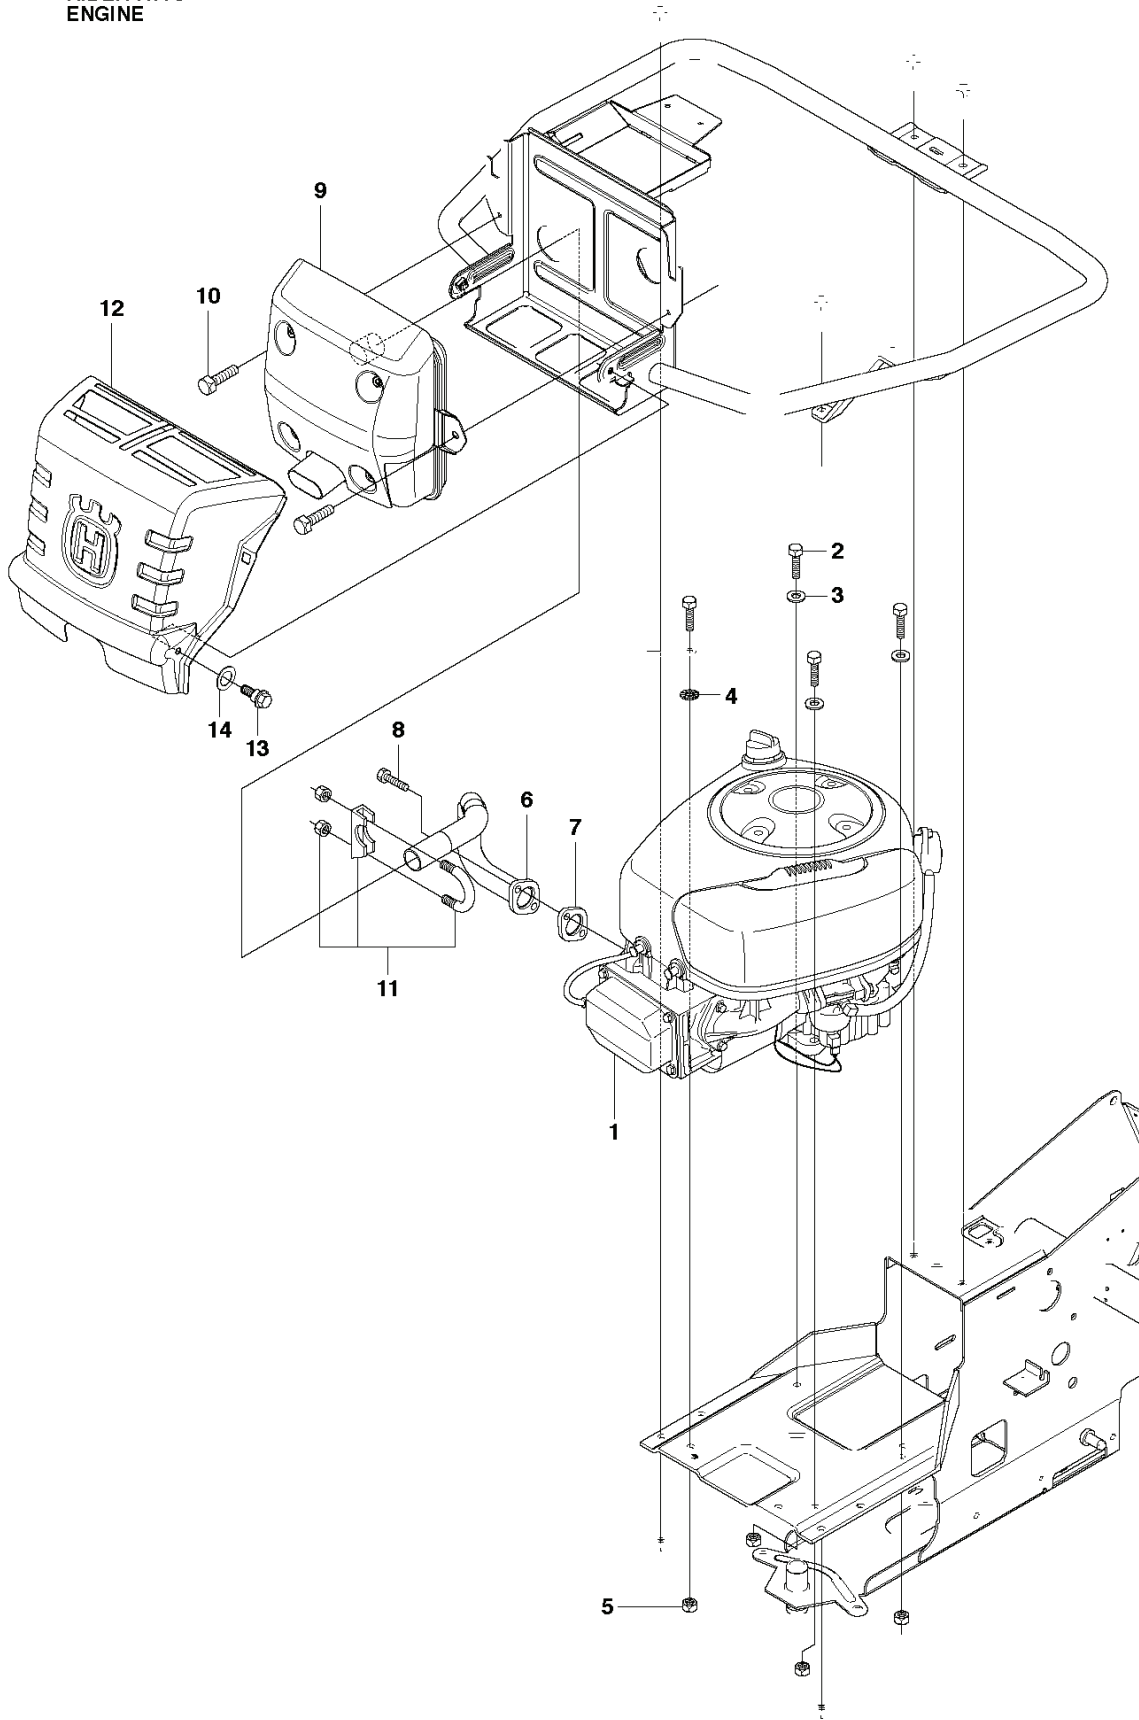

RIDER 11 C, 965094201, 2010-07

SPARE PARTS LIST

RIDER R11C
ELECTRICAL

REF.	PART NO.	DESCRIPTION	REMARK	QTY.	KIT
1	510138501	BATTERY		1	
2	535441101	BATTERY MAT		1	
3	510026901	COVER		1	
4	506836802	BELT		1	
5	522622101	SCREW EHHM		2	
6	522624301	NUT		2	
7	725236461	SCREW EHHFT		1	
8	506899801	NUT		1	
9	576183801	CABLE		1	
10	544442101	IGNITION SWITCH		1	
11	544442201	IGNITION SWITCH		1	10
12	544442301	NUT		1	10
13	544442401	IGNITION KEY		1	10
14	544926001	WIRING		1	
15	544928601	CABLE		1	
16	544926104	CABLE		1	
17	544439801	RELAY		1	
18	506899801	NUT		2	
19	506909301	PLATE SPRING		1	
20	722783902	BLIND RIVET		2	
21	574316001	SWITCH		1	
22	544440701	RIVET		2	
23	506909402	BRACKET		1	
24	535469101	SWITCH		1	
25	544440701	RIVET		2	
26	506834301	SPRING		2	
27	504711601	ADAPTER		1	
28	506909601	SWITCH		1	
29	506909701	SPRING WASHER		1	
30	544441201	SPRING		1	
31	506909902	SPACING TUBE		1	
32	725246051	SCREW EHHM		1	
33	734116401	WASHER		1	

RIDER R11C
ENGINE

REF.	PART NO.	DESCRIPTION	REMARK	QTY.	KIT
1	535440701	MOTOR		1	
2	725245751	SCREW		4	
3	734116401	WASHER		3	
4	735216400	LOCKWASHER		1	
5	732211801	LOCK NUT		4	
6	535500601	EXHAUST PIPE ASSY		1	
7	506914501	GASKET		1	
8	506556301	SCREW UNC		2	
9	544335701	MUFFLER ASSY		1	
10	725236461	SCREW EHHFT		2	
11	506668401	CLAMP ASSY		1	
12	544248301	HEAT PROTECTOR		1	
13	506597401	SCREW EHHFM		2	
14	506839401	SPRING WASHER		2	