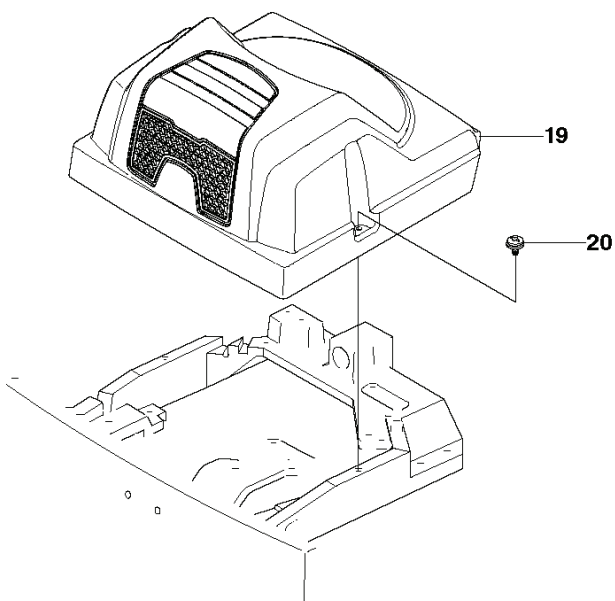

RIDER R11C
COVER

REF.	PART NO.	DESCRIPTION	REMARK	QTY.	KIT
6	544247602	ENGINE HOOD ASSY		1	
7	544247701	HINGE		1	6
8	544247702	HINGE		1	6
9	722795402	RIVET		6	6
10	503894703	SNAP LOCKING		1	
19	574856101	COVER		1	
20	544400501	SCREW		2