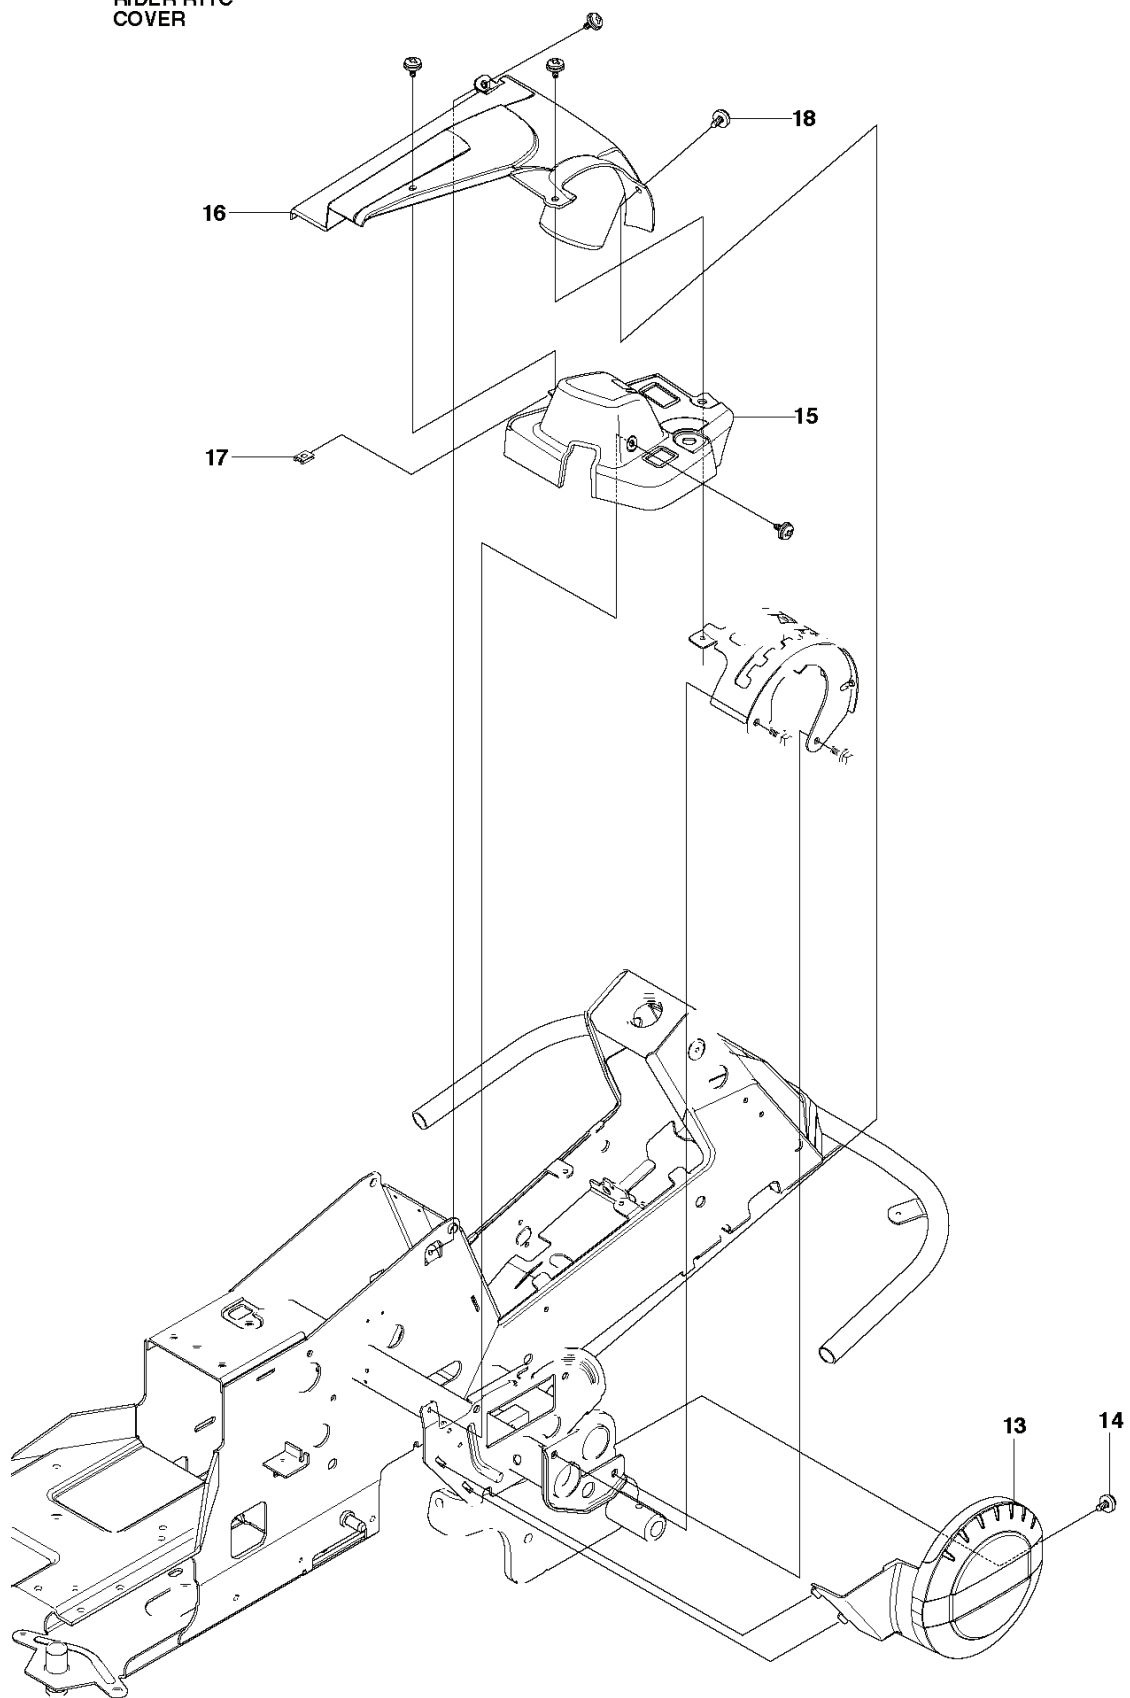

RIDER R11C
COVER

REF.	PART NO.	DESCRIPTION	REMARK	QTY.	KIT
13	535502501	CONTROL COVER		1	
14	544400501	SCREW		1	
15	544332103	CONTROL COVER		1	
16	544332201	COVER		1	
17	535429101	SPRING NUT		1	
18	544400501	SCREW		4