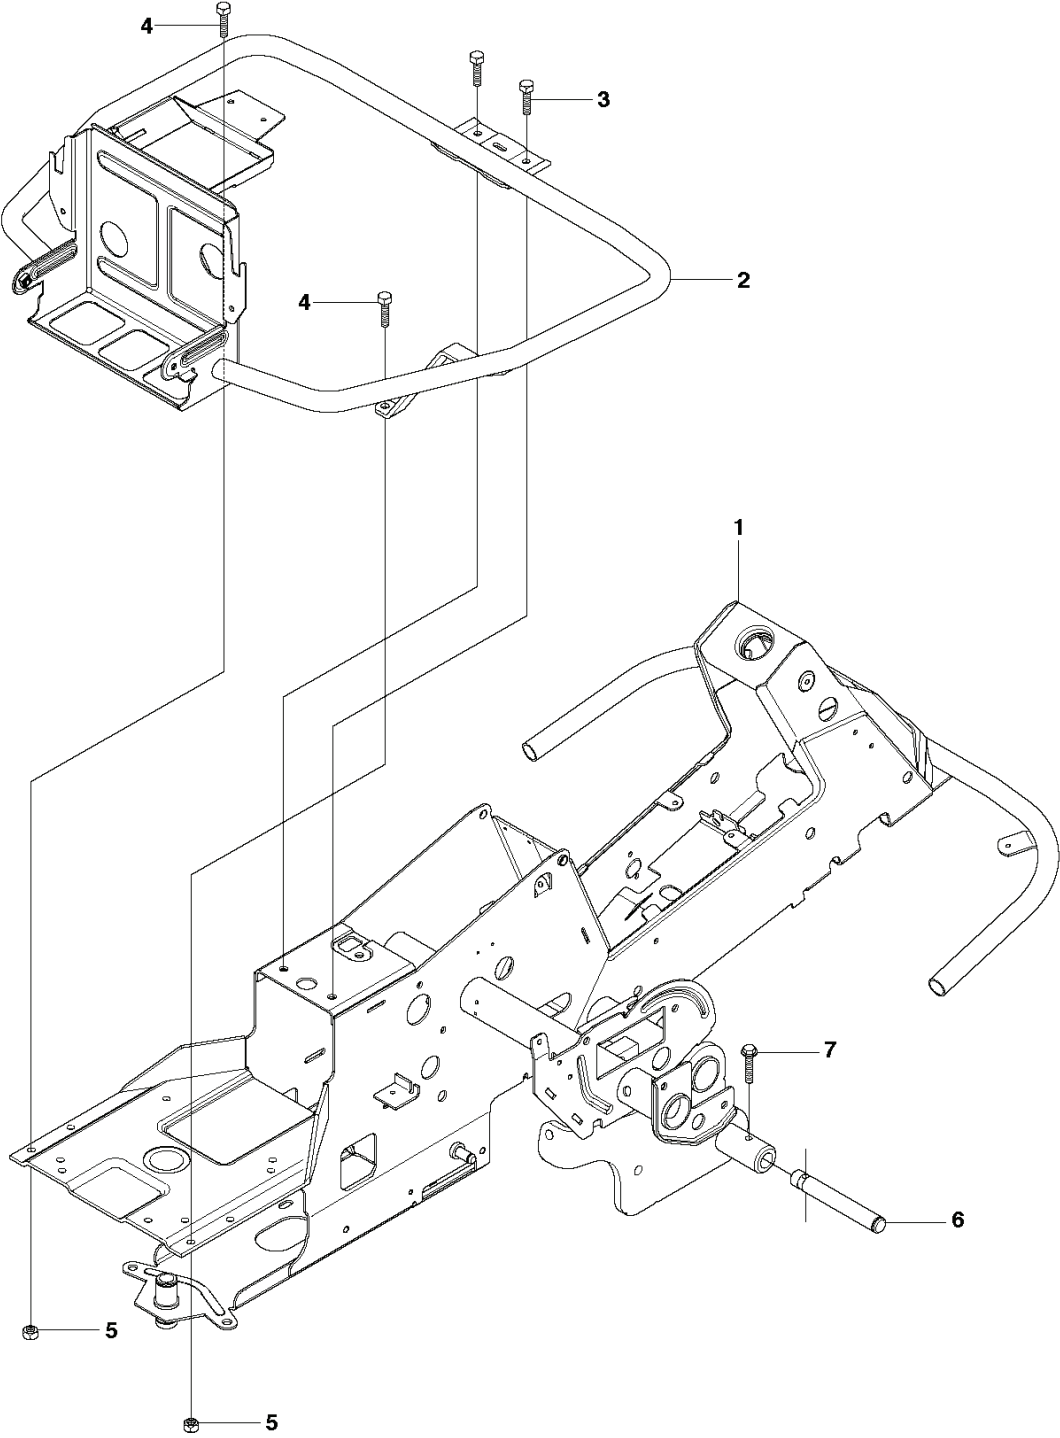

RIDER R11C
CHASSIS

REF.	PART NO.	DESCRIPTION	REMARK	QTY.	KIT
1	544842301	FRAME		1	
2	544244502	ENGINE FRAME		1	
3	506570103	SCREW EHHFM		2	
4	725245171	SCREW EHHM		2	
5	732211801	LOCK NUT		2	
6	535470801	WHEEL AXLE		2	
7	725245961	SCREW EHHFT		2