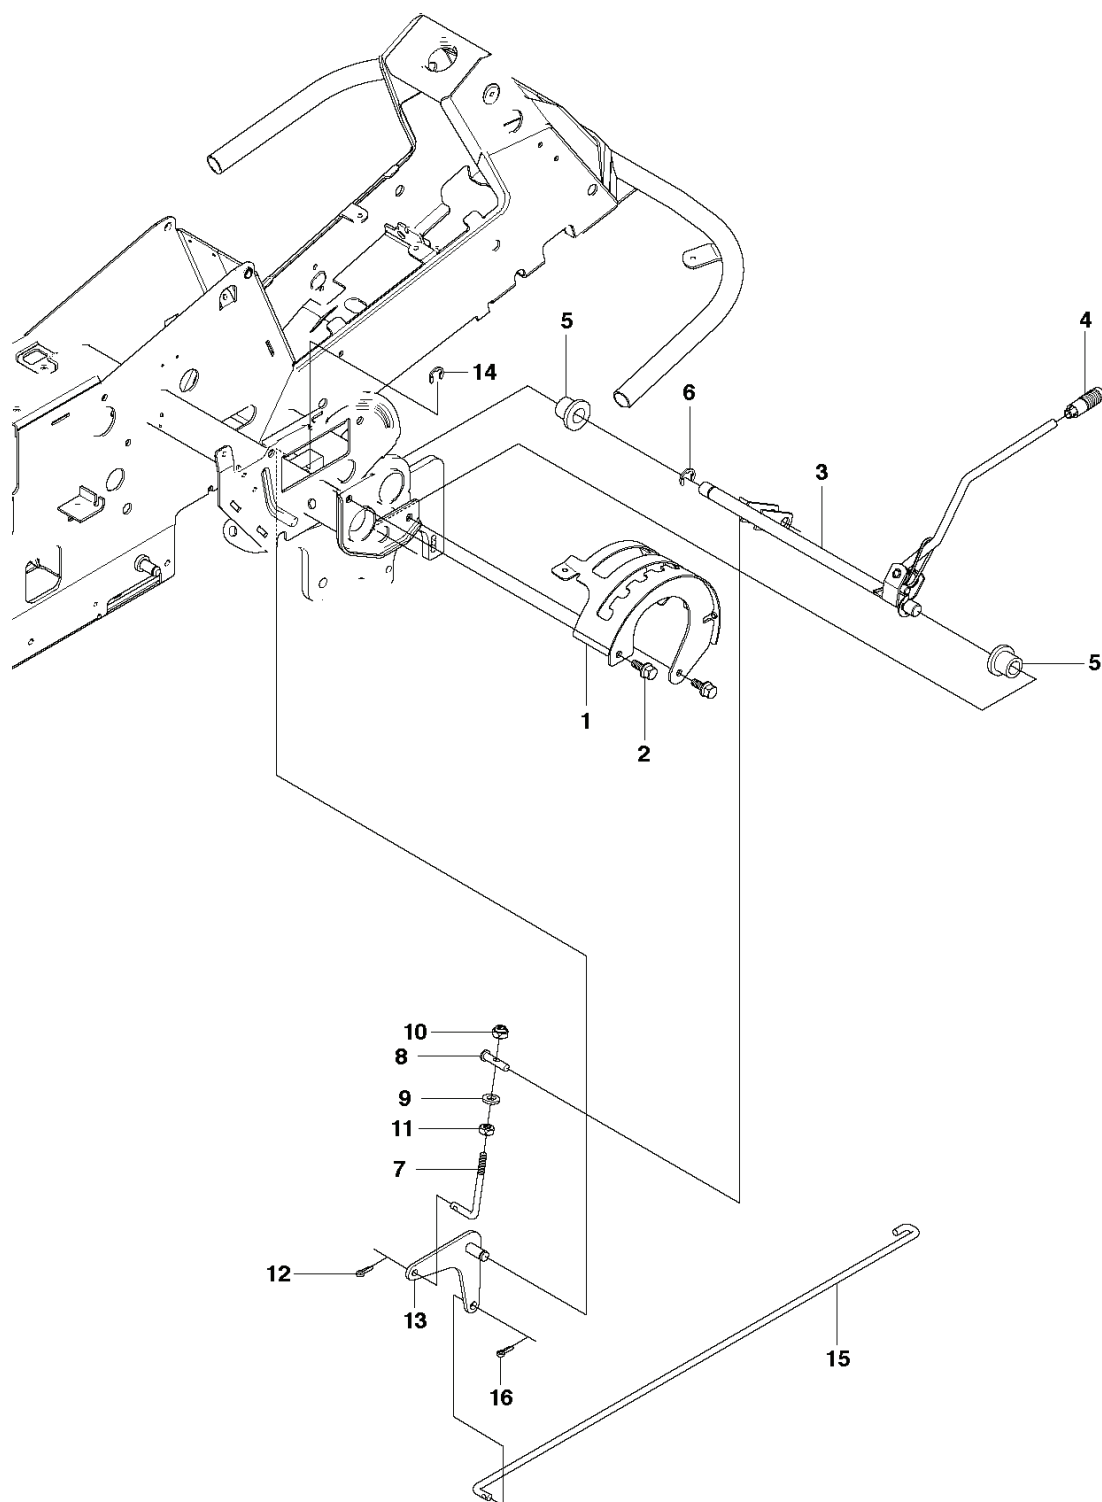

RIDER R11C
HEIGHT ADJUSTMENT

REF.	PART NO.	DESCRIPTION	REMARK	QTY.	KIT
1	535501401	CONTROL PLATE		1	
2	506570103	SCREW EHHFM		2	
3	504734501	ADJUSTER		1	
4	506542001	HANDLE		1	
5	506554301	BEARING		2	
6	735312220	E-CLIP		1	
7	506908201	HEIGHT ROD		1	
8	506784601	PEN		1	
9	734117201	WASHER		1	
10	732211801	LOCK NUT		1	
11	731231801	HEXAGON NUT		1	
12	721618301	SPLIT PIN		1	
13	544227701	LINK		1	
14	735311520	E-CLIP		1	
15	544227001	CONNECTION ROD		1	
16	721618301	SPLIT PIN		1