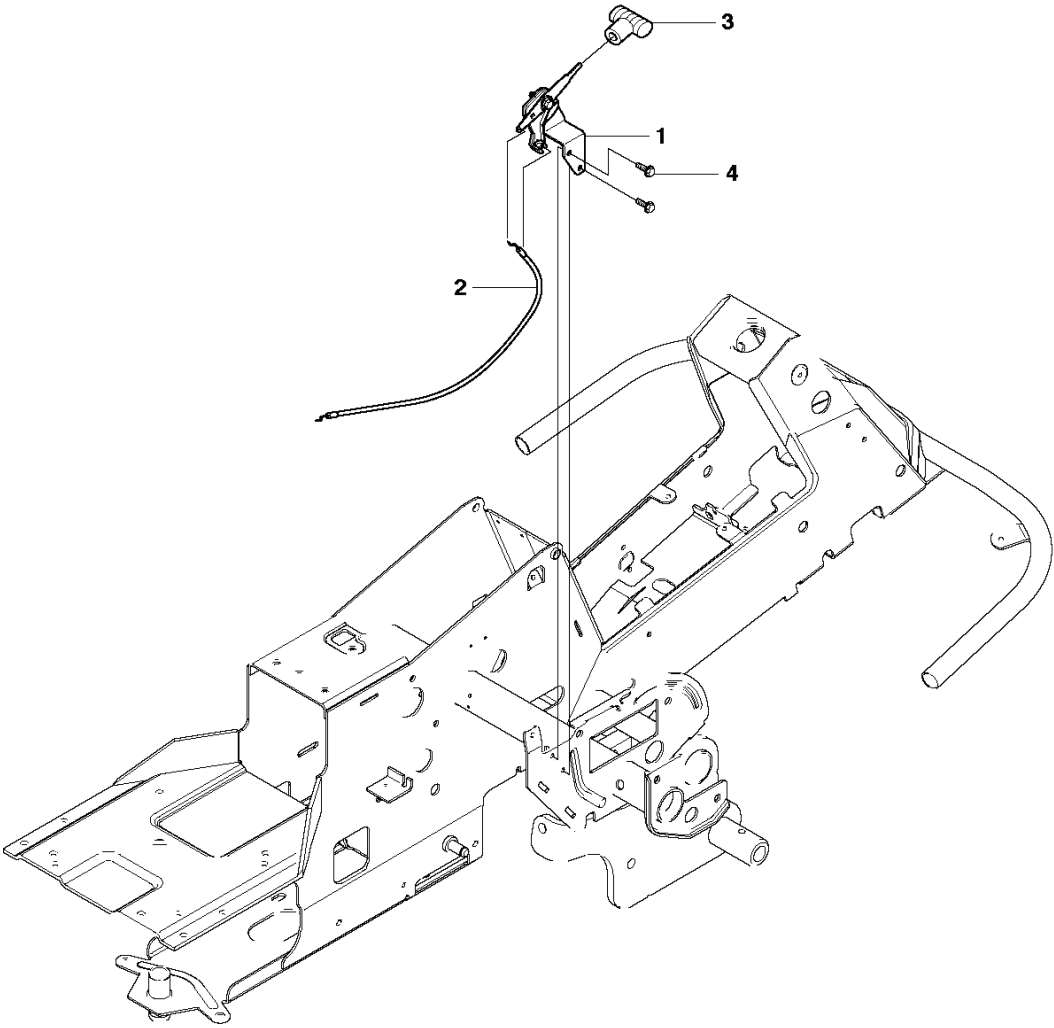

RIDER R11C
CONTROLS

REF.	PART NO.	DESCRIPTION	REMARK	QTY.	KIT
1	544301501	THROTTLE CONTROL ASSY		1	
2	544301701	WIRE		1	
3	506889101	KNOB		1	
4	725236461	SCREW EHHFT		2