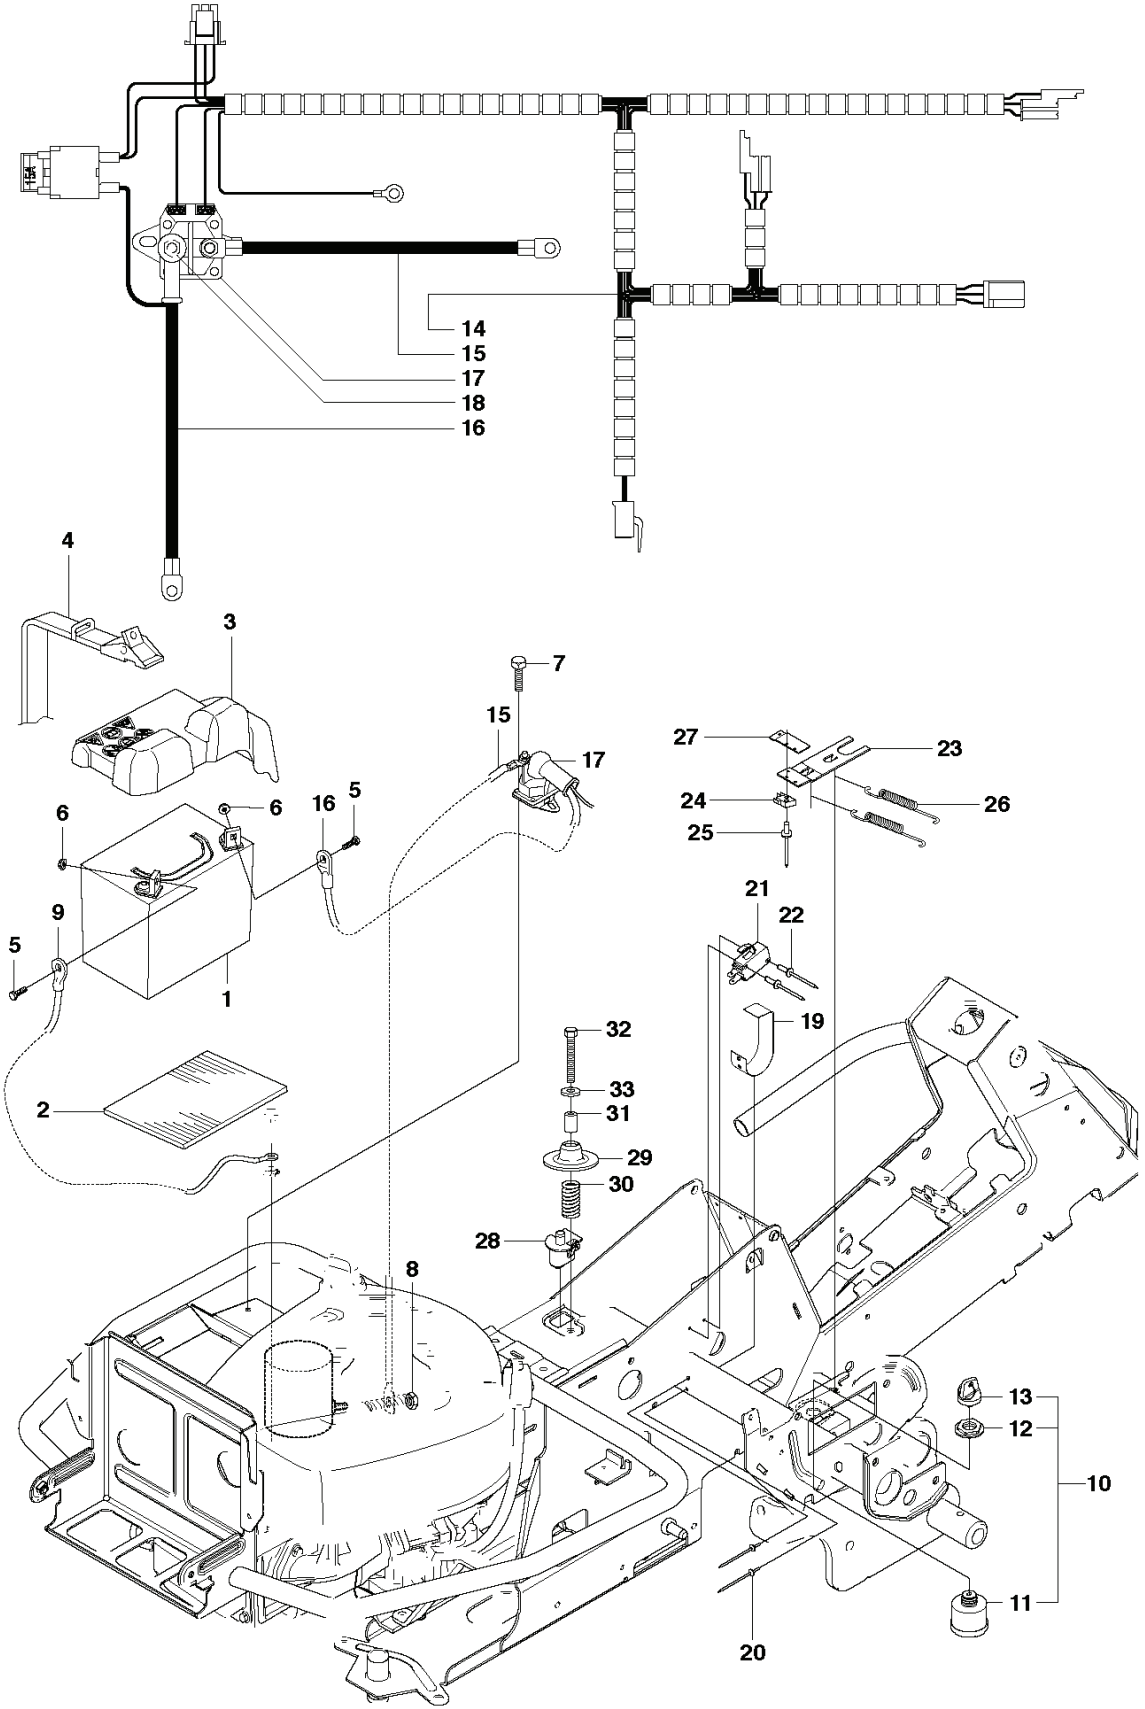

RIDER 11 C, 965094201, 2010-07

SPARE PARTS LIST

RIDER R11C
ELECTRICAL

REF.	PART NO.	DESCRIPTION	REMARK	QTY.	KIT
1	510138501	BATTERY		1	
2	535441101	BATTERY MAT		1	
3	510026901	COVER		1	
4	506836802	BELT		1	
5	522622101	SCREW EHHM		2	
6	522624301	NUT		2	
7	725236461	SCREW EHHFT		1	
8	506899801	NUT		1	
9	576183801	CABLE		1	
10	544442101	IGNITION SWITCH		1	
11	544442201	IGNITION SWITCH		1	10
12	544442301	NUT		1	10
13	544442401	IGNITION KEY		1	10
14	544926001	WIRING		1	
15	544928601	CABLE		1	
16	544926104	CABLE		1	
17	544439801	RELAY		1	
18	506899801	NUT		2	
19	506909301	PLATE SPRING		1	
20	722783902	BLIND RIVET		2	
21	574316001	SWITCH		1	
22	544440701	RIVET		2	
23	506909402	BRACKET		1	
24	535469101	SWITCH		1	
25	544440701	RIVET		2	
26	506834301	SPRING		2	
27	504711601	ADAPTER		1	
28	506909601	SWITCH		1	
29	506909701	SPRING WASHER		1	
30	544441201	SPRING		1	
31	506909902	SPACING TUBE		1	
32	725246051	SCREW EHHM		1	
33	734116401	WASHER		1	

RIDER R11C
ENGINE

REF.	PART NO.	DESCRIPTION	REMARK	QTY.	KIT
1	535440701	MOTOR		1	
2	725245751	SCREW		4	
3	734116401	WASHER		3	
4	735216400	LOCKWASHER		1	
5	732211801	LOCK NUT		4	
6	535500601	EXHAUST PIPE ASSY		1	
7	506914501	GASKET		1	
8	506556301	SCREW UNC		2	
9	544335701	MUFFLER ASSY		1	
10	725236461	SCREW EHHFT		2	
11	506668401	CLAMP ASSY		1	
12	544248301	HEAT PROTECTOR		1	
13	506597401	SCREW EHHFM		2	
14	506839401	SPRING WASHER		2	