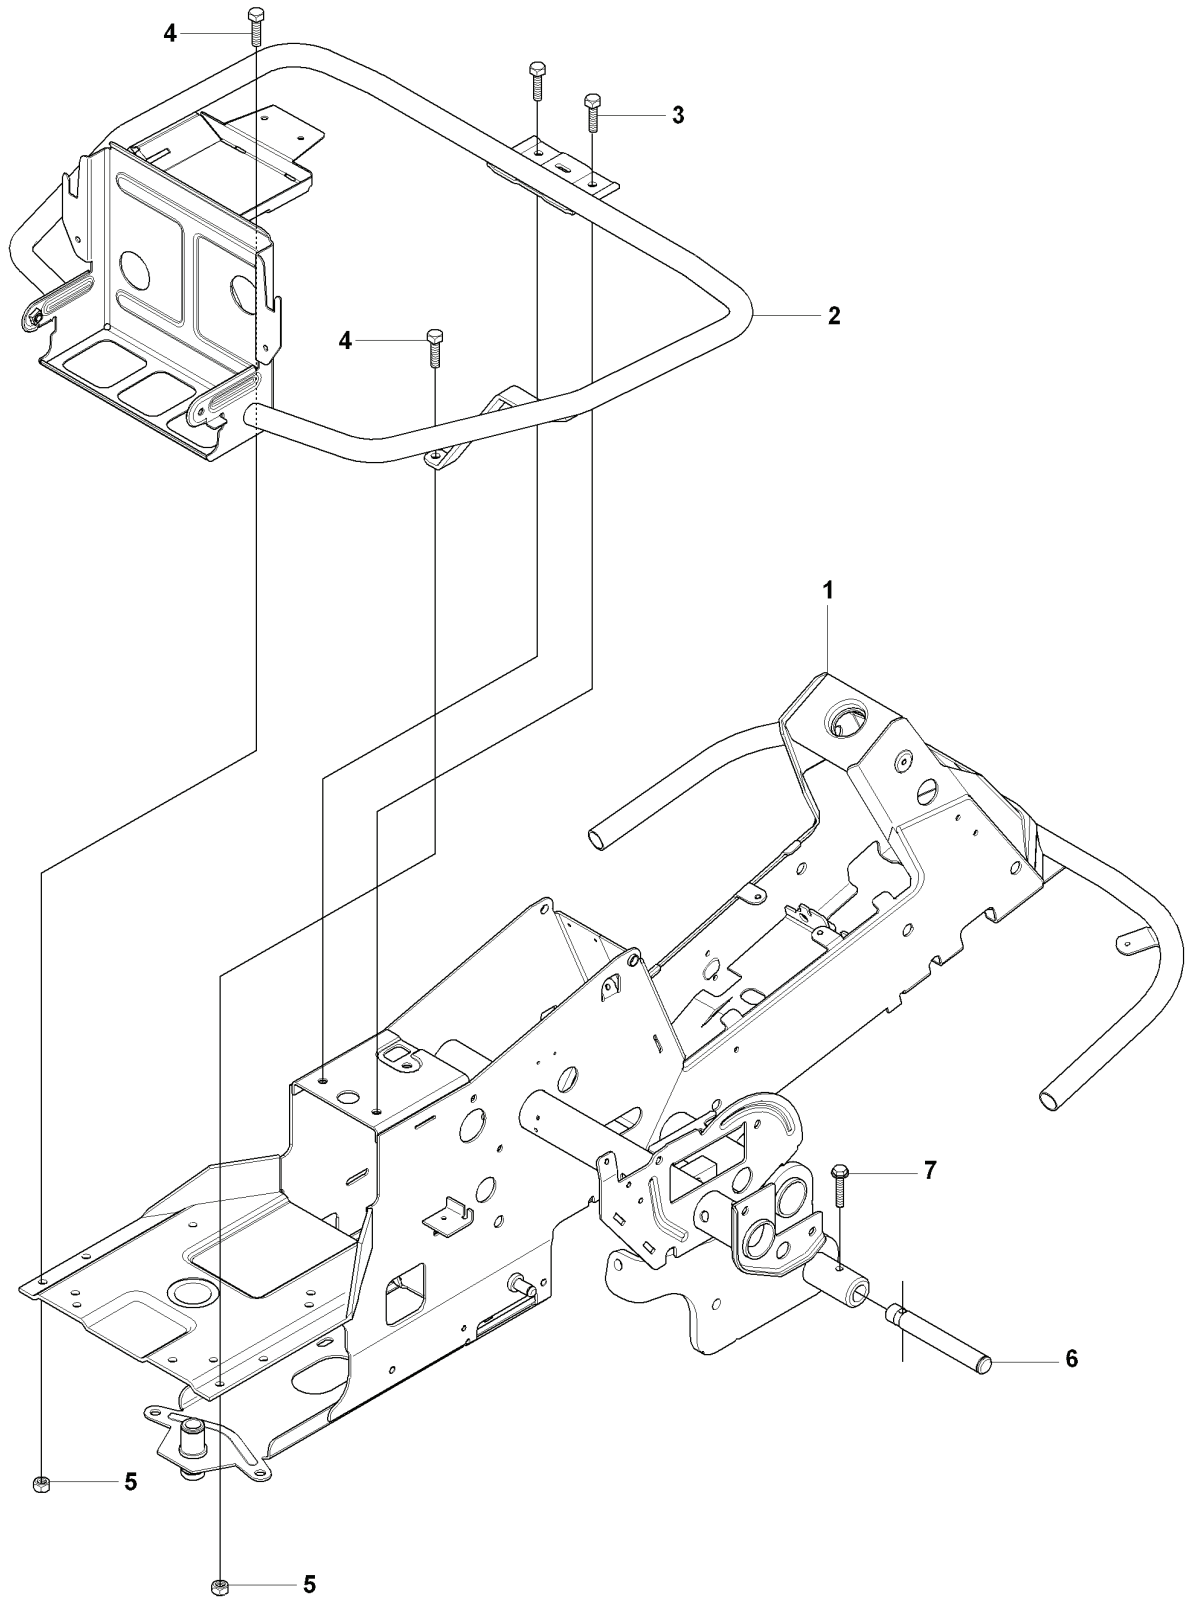

F RIDER R11R
CHASSIS

REF.	PART NO.	DESCRIPTION	REMARK	QTY.	KIT
1	544842301	FRAME		1	
2	544244501	ENGINE FRAME		1	
3	506570103	SCREW EHHFM		2	
4	725245171	SCREW EHHM		2	
5	732211801	LOCK NUT		2	
6	535470801	WHEEL AXLE		2	
7	725245961	SCREW EHHFT		2