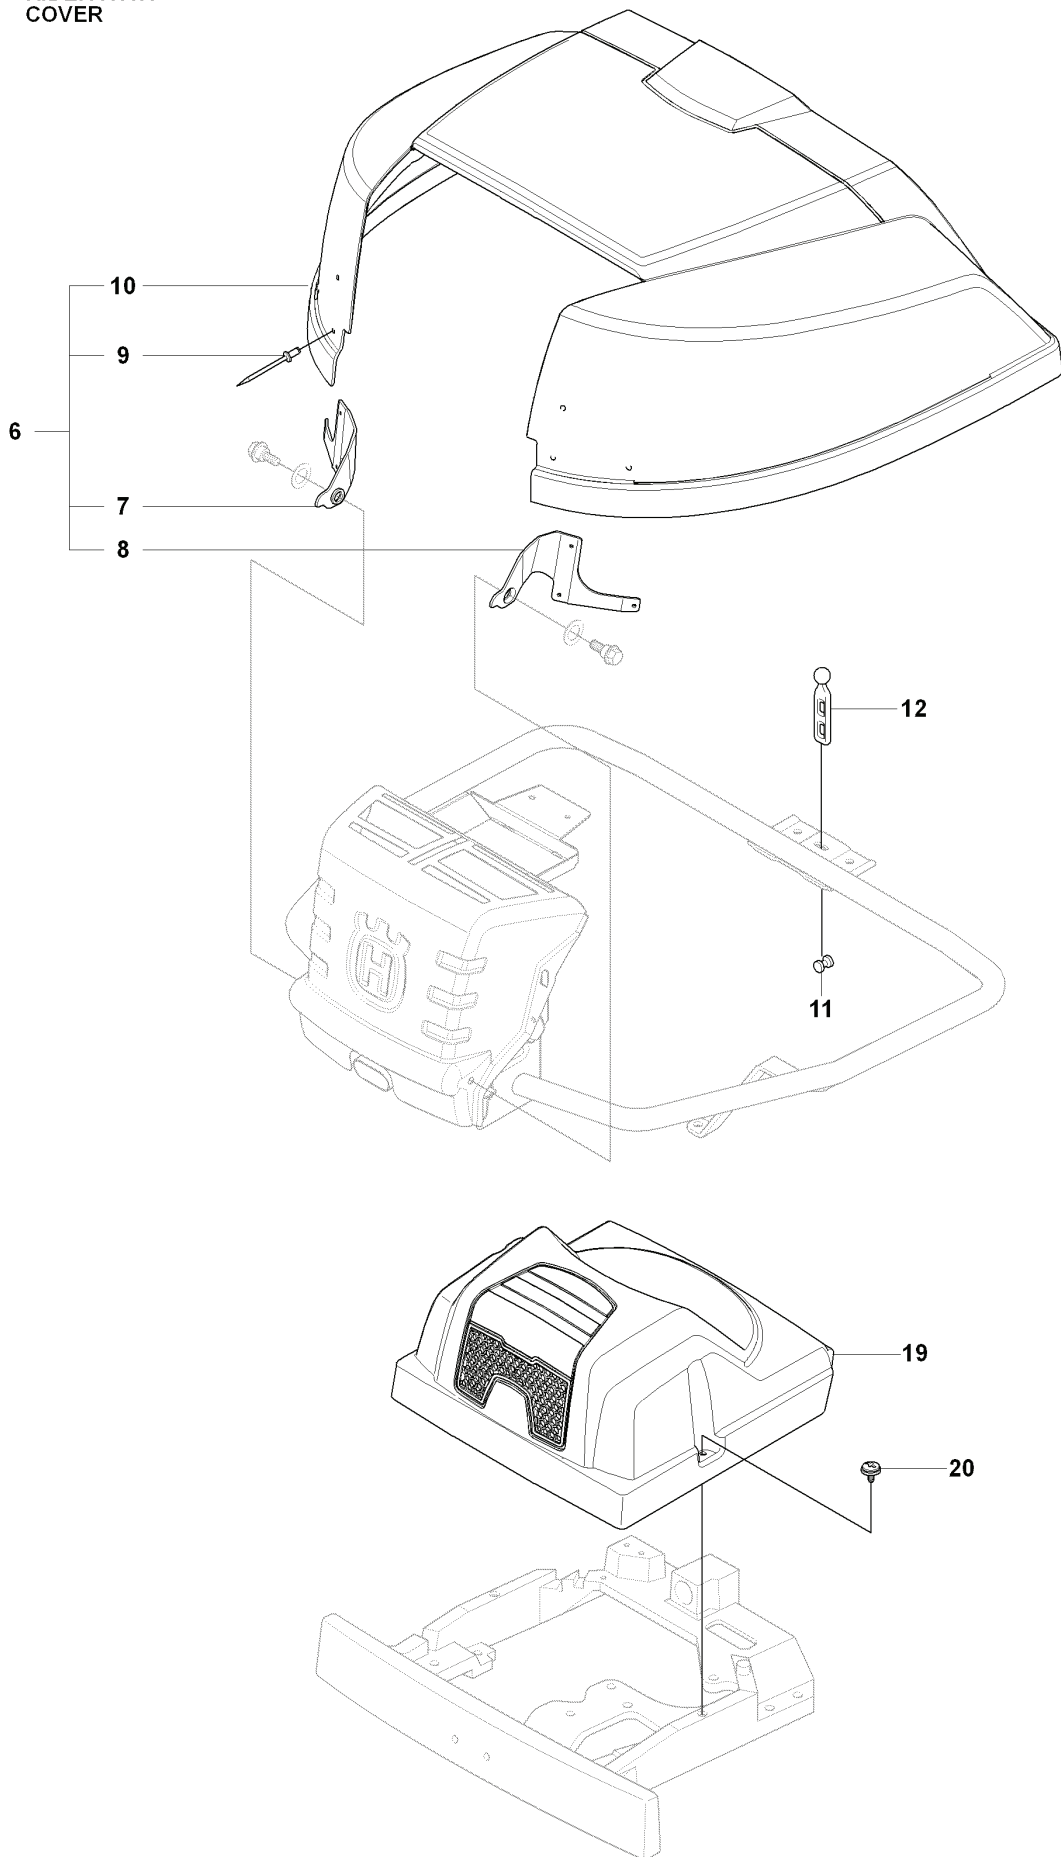

C1 RIDER R11R
COVER

REF.	PART NO.	DESCRIPTION	REMARK	QTY.	KIT
6	544247601	ENGINE HOOD ASSY		1	
7	544247701	HINGE		1	
8	544247702	HINGE		1	
9	722795402	RIVET		6	
10	544247801	ENGINE HOOD ASSY		1	
11	506599501	BUTTON		1	
12	506599601	GUMMISTROPP		1	
19	544373901	COVER		1	
20	544400501	SCREW		2