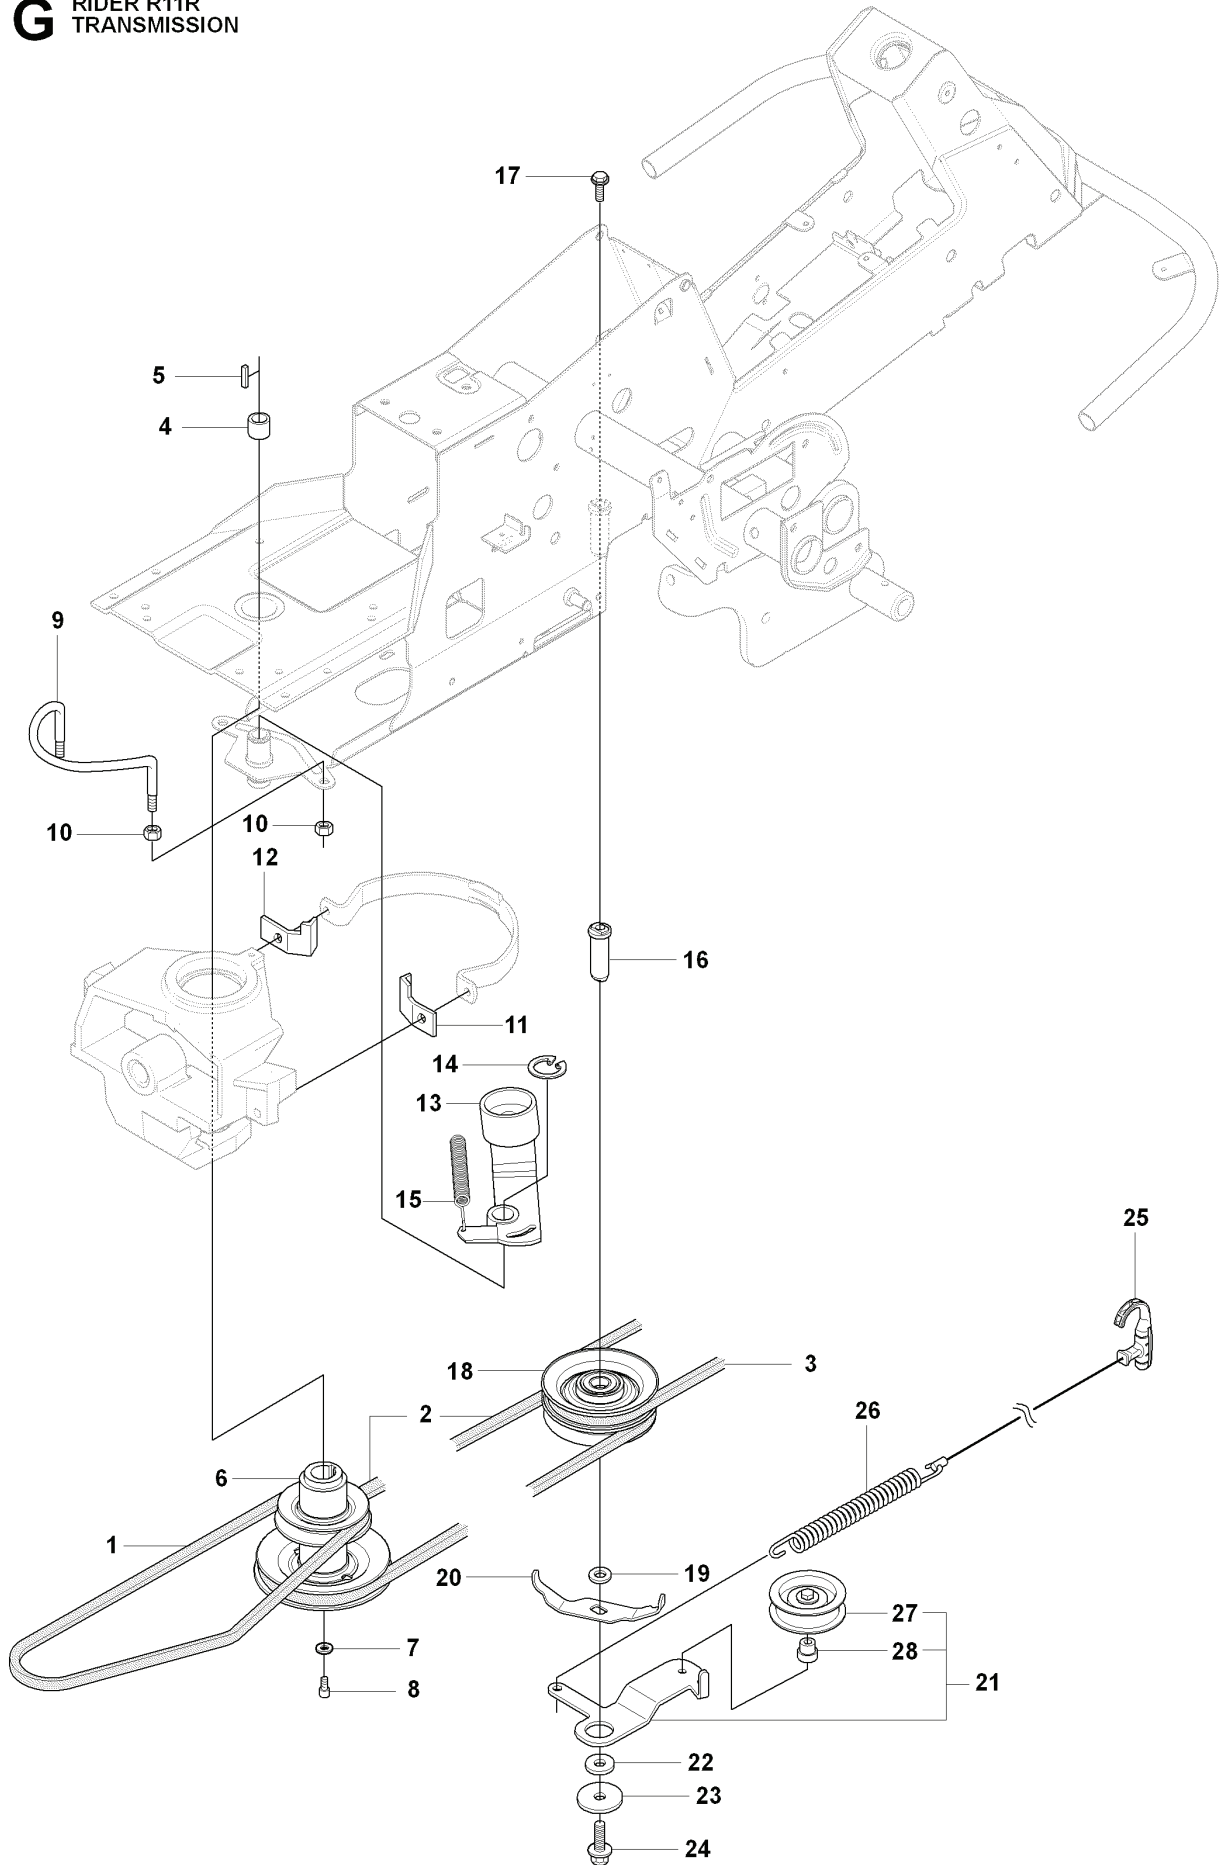

G RIDER R11R
TRANSMISSION

REF.	PART NO.	DESCRIPTION	REMARK	QTY.	KIT
1	589531301	BELT		1	
2	589530401	BELT		1	
3	589530001	BELT		1	
4	506509201	SPACING SLEEVE		1	
5	506555901	WEDGE		1	
6	506585201	PULLEY		1	
7	506597501	WASHER		1	
8	506556002	SCREW UNC		1	
9	506664501	BELT GUIDE		1	
10	731232051	HEXAGON NUT		4	
11	506674401	BELT GUIDE		1	
12	506674501	BELT GUIDE		1	
13	535484401	BELT TENSIONER ASSY		1	
14	735312600	CIRCLIP		1	
15	506665601	SPRING		1	
16	544426101	SHAFT		1	
17	506675402	SCREW EHHFM		1	
18	535482201	PULLEY		1	
19	506775701	WASHER		1	
20	544405301	BELT GUIDE		1	
21	544228101	BELT TENSIONER ASSY		1	
22	506597501	WASHER		1	
23	506982501	WASHER		1	
24	506570105	SCREW EHHFM		1	
25	544239501	HANDLE ASSY		1	
26	544238801	SPRING		1	
27	506793202	BELT TENSIONER WHEEL		1	
28	506976401	BUSHING		1