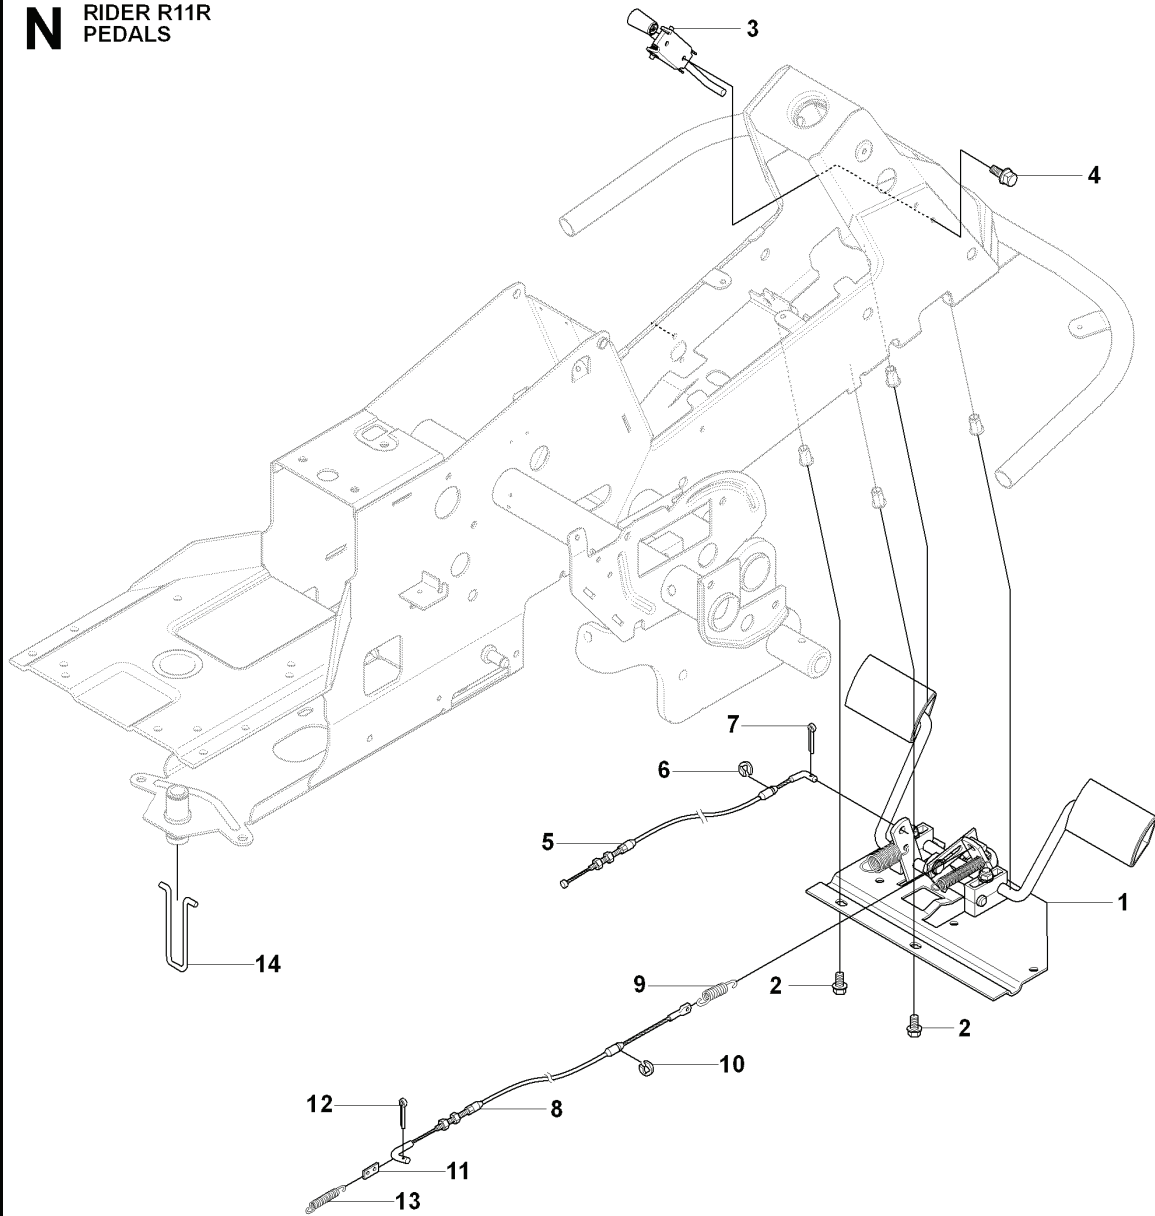

N RIDER R11R
PEDALS

PEDALS