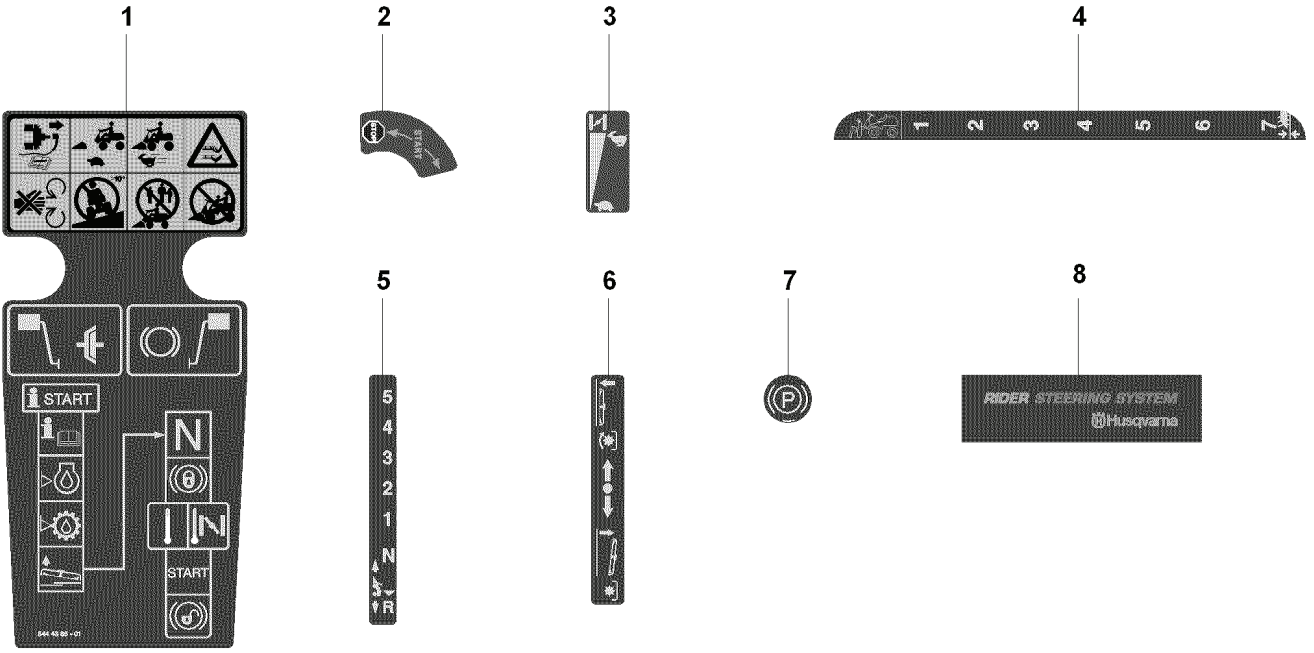

R RIDER R11R
DECALS

REF.	PART NO.	DESCRIPTION	REMARK	QTY.	KIT
1	544438501	LABEL		1	
2	544438701	LABEL		1	
3	544438801	LABEL		1	
4	544439001	LABEL		1	
5	544439101	LABEL		1	
6	544439201	LABEL		1	
7	506584501	LABEL		1	
8	544833601	LABEL		1	
9	505217701	LABEL		1	
10	544391102	LABEL		1	
11	505506301	LABEL		1	
12	505506302	LABEL		1