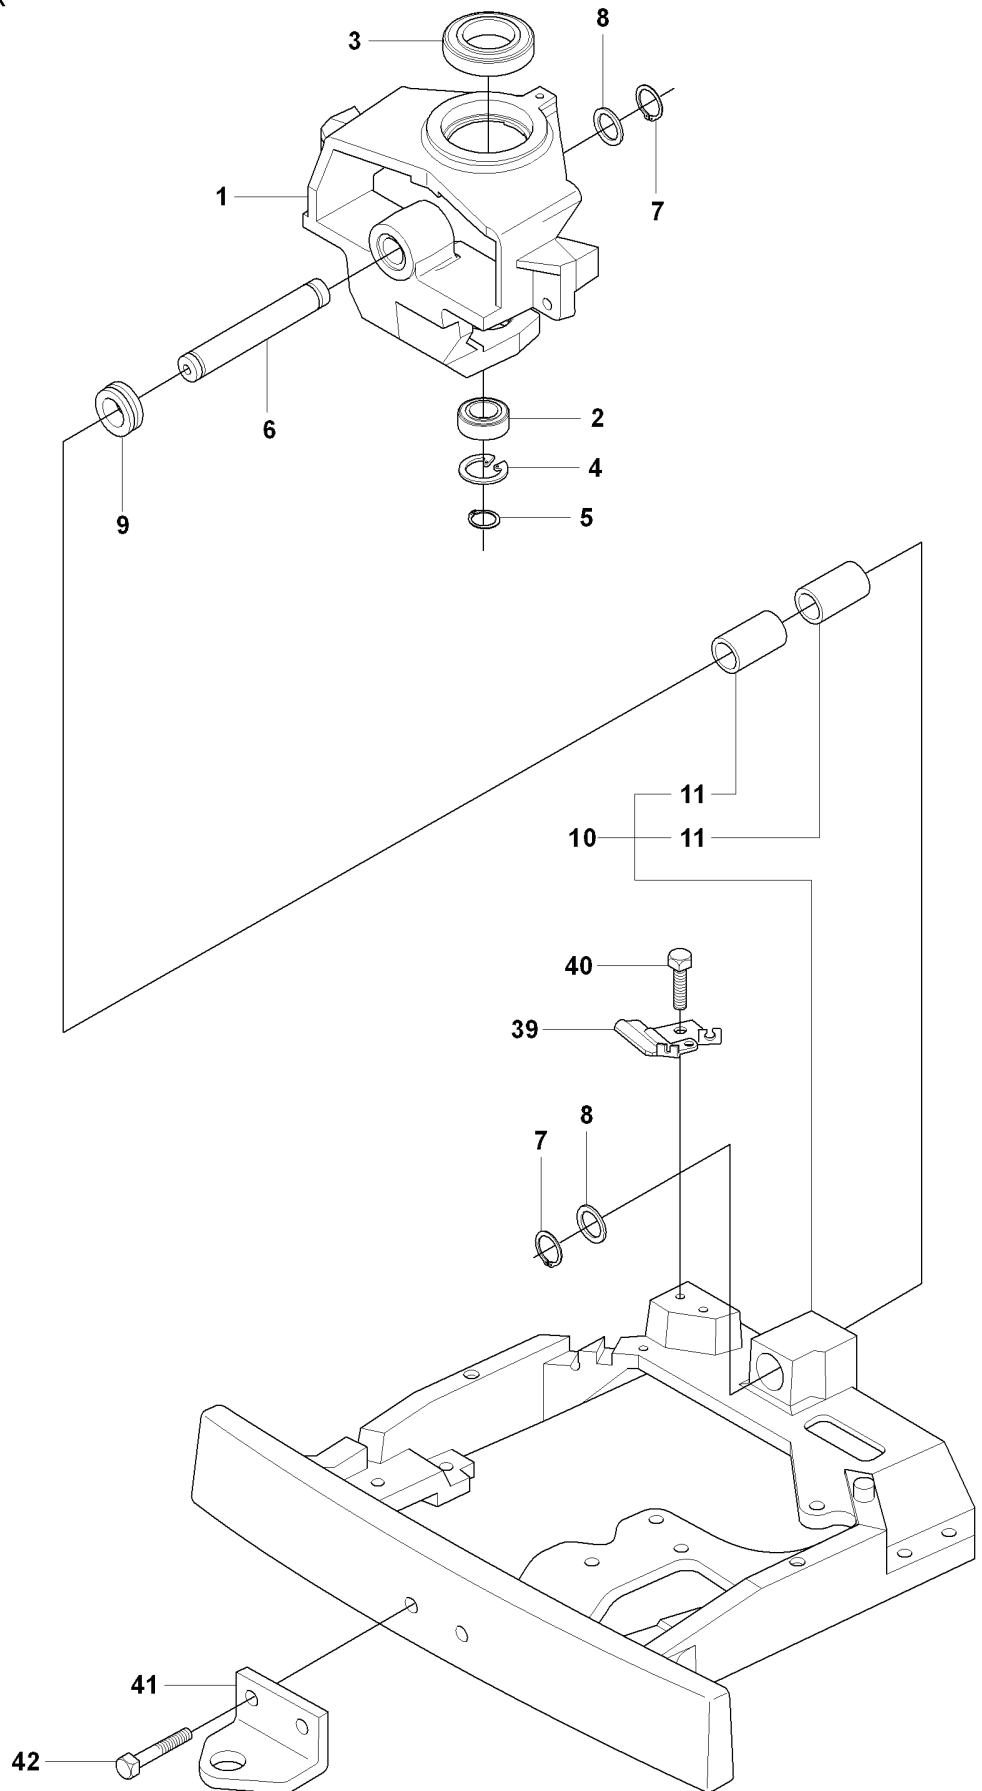

J1 RIDER R11R
CHASSIS, REAR

REF.	PART NO.	DESCRIPTION	REMARK	QTY.	KIT
1	506985803	SPINDLE		1	
2	738210504	BALL BEARING		1	
3	738211004	BALL BEARING		1	
4	735314010	CIRCLIP		1	
5	735312600	CIRCLIP		1	
6	506985901	SWING AXLE		1	
7	735312600	CIRCLIP		2	
8	506773401	WASHER		2	
9	740681421	V-RING		1	
10	535406001	BRACKET		1	
11	506986102	GLIDLAGER		2	
39	506575201	WIRE HOLDER		1	
40	725236651	HEXAGONAL SCREW M6X12		2	
41	506889901	HITCH		1	
42	725249371	SCREW EHHM		2