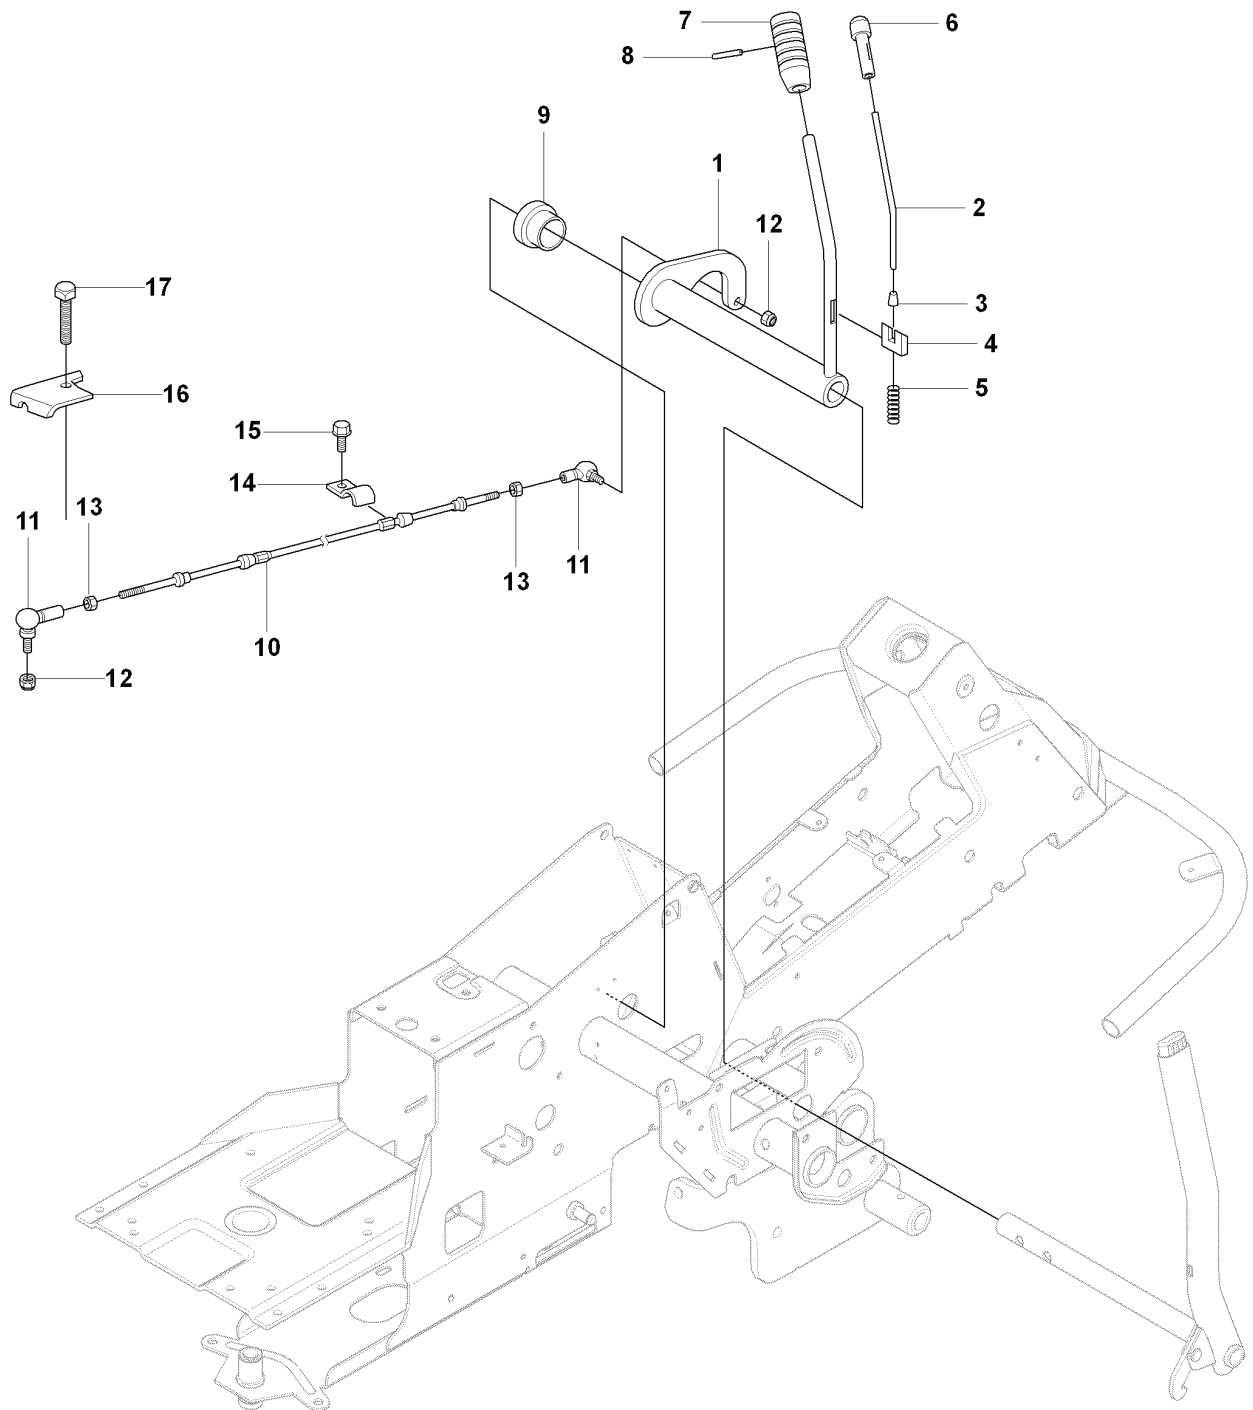

T1 RIDER R11R CUTTING DECK

REF.	PART NO.	DESCRIPTION	REMARK	QTY.	KIT
36	544220701	CROSS BAR		1	
37	544225901	CROSS BAR		1	
38	506869601	BEARING		8	
39	506813801	REINFORCING PLATE		2	
40	544379101	BRACKET		1	
41	506963701	LÁSDON		1	
42	544228301	BRACKET		1	
43	725246151	SCREW EHHM		8	
44	732211801	LOCK NUT		8	
45	544226901	PARALLEL ROD		1	
46	544451401	PARALLEL ROD		1	
47	544451501	ADJUSTMENT ROD		1	
48	506897601	NUT		1	
49	731232051	HEXAGON NUT		1	
50	506597401	SCREW EHHFM		4	
51	732211801	LOCK NUT		4	
52	506963001	WHEEL ASSY		2	
53	535464101	WASHER		4	
54	735311700	CIRCLIP		2	

S RIDER R11R
ATTACHMENTS

REF.	PART NO.	DESCRIPTION	REMARK	QTY.	KIT
1	504794101	EQUIPMENT FRAME		1	
2	506895801	COLLAR SCREW		2	
3	732252201	HEXAGON LOCKING NUT		2	
4	506671901	SPRING		2	
5	506837701	RING BOLT		2	
6	731232051	HEXAGON NUT		4	
7	734117201	WASHER		2	
8	506966601	HAIR PIN COTTER		1	
9	544437905	CUTTING DECK		1	

F RIDER R11R
CHASSIS

REF.	PART NO.	DESCRIPTION	REMARK	QTY.	KIT
1	544842301	FRAME		1	
2	544244501	ENGINE FRAME		1	
3	506570103	SCREW EHHFM		2	
4	725245171	SCREW EHHM		2	
5	732211801	LOCK NUT		2	
6	535470801	WHEEL AXLE		2	
7	725245961	SCREW EHHFT		2	

L RIDER R11R
CONTROLS

REF.	PART NO.	DESCRIPTION	REMARK	QTY.	KIT
1	544301501	THROTTLE CONTROL ASSY		1	
2	544301701	WIRE		1	
3	506889101	KNOB		1	
4	725236461	SCREW EHHFT		2	

M RIDER R11R
CONTROLS

REF.	PART NO.	DESCRIPTION	REMARK	QTY.	KIT
1	506906501	GEAR LEVER ASSY		1	
2	506906901	PUSH ROD		1	
3	506831701	END FITTING		1	
4	506831801	LOCK		1	
5	506832302	COMPRESSION SPRING		1	
6	506907001	KNOB		1	
7	506907101	HANDLE		1	
8	721421226	SPRING PIN		1	
9	506556501	BEARING		1	
10	506907301	VÄXELVÄLJARKABEL		1	
11	506557301	VINKELLAS8 DIN71802		2	
12	732211401	LOCK NUT		2	
13	731231401	HEXAGON NUT		2	
14	506566501	CLIP		1	
15	725236461	SCREW EHHFT		1	
16	506907401	WIRE HOLDER		1	
17	725236651	HEXAGONAL SCREW M6X12		1	