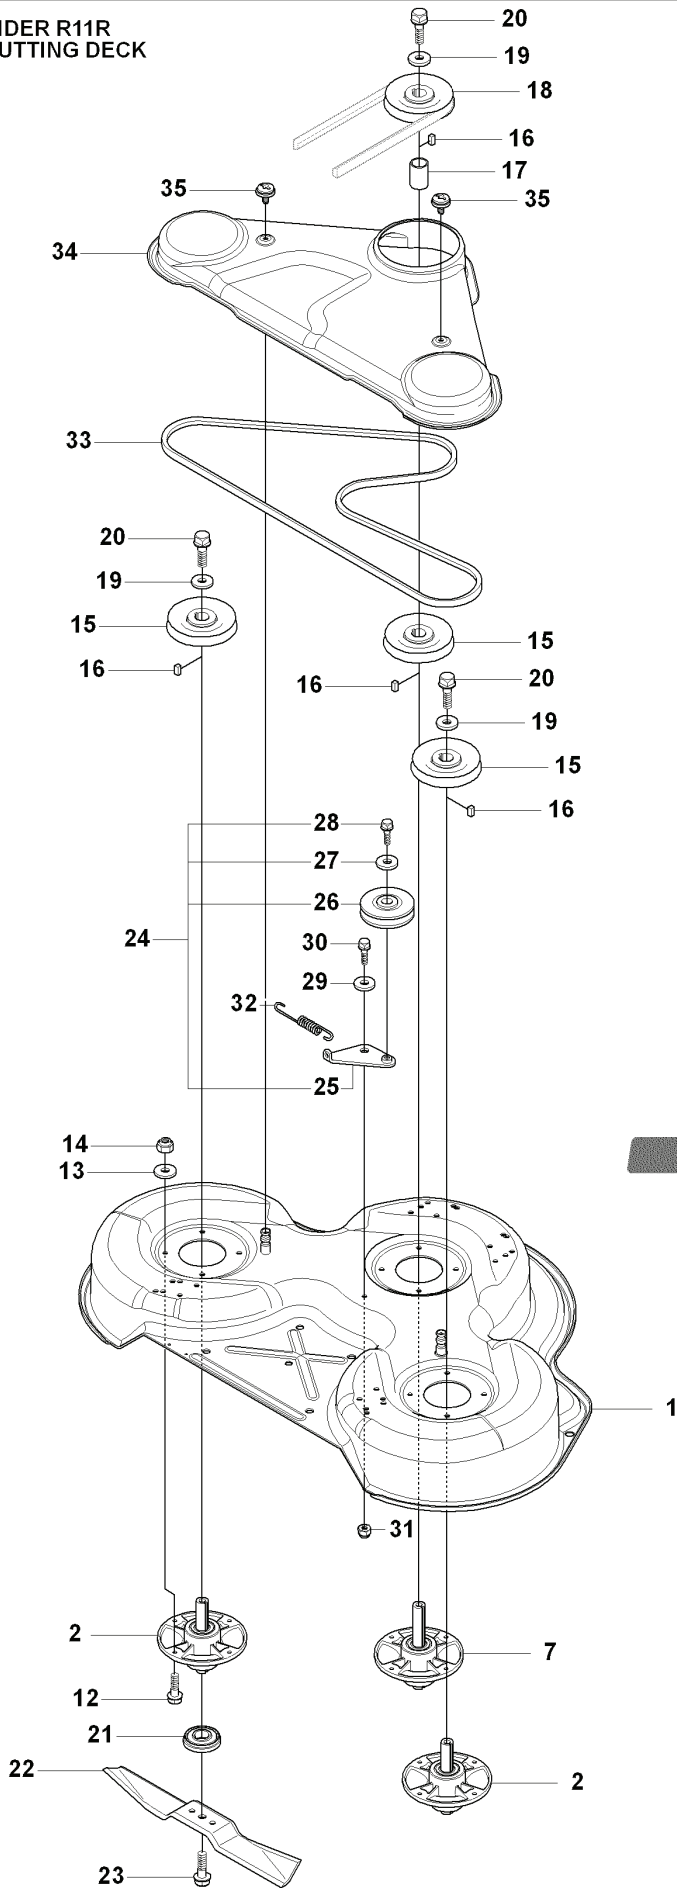

RIDER 11 R, 966830401, 2009-04

SPARE PARTS LIST

T2 RIDER R11R CUTTING DECK

Yttre.
Outer.
Exterieur.
Äusser.
Ulko.

Mitten.
Centre.
Centre.
Zentrum.
Keski.

55

Rear 94

56

REF.	PART NO.	DESCRIPTION	REMARK	QTY.	KIT
1	544065506	DECK SHELL ASSY		1	
2	544065901	BLADE HOUSING ASSY		2	
3	544067902	SHAFT		1	
4	738230434	BALL BEARING		2	
5	544068001	SPACING SLEEVE		1	
6	544067801	BEARING HOUSING		1	
7	544065903	BLADE HOUSING ASSY		1	
8	544067901	SHAFT		1	
9	738230434	BALL BEARING		2	
10	544068001	SPACING SLEEVE		1	
11	544067801	BEARING HOUSING		1	
12	535423801	SCREW RSQM		12	
13	734116401	WASHER		12	
14	732211801	LOCK NUT		12	
15	506922101	PULLEY		3	
16	506533501	PARALLEL KEY		4	
17	544068003	SPACING SLEEVE		1	
18	506778601	PULLEY		1	
19	734117441	WASHER		3	
20	506675402	SCREW EHHFM		3	
21	544064901	BLADE HOLDER		3	
22	505463510	BLADE		3	
23	506675402	SCREW EHHFM		3	
24	506797301	BELT TENSIONER ASSY		1	
25	506797101	SPÄNNARM KPL.		1	
26	506793201	BELT TENSIONER WHEEL		1	
27	734116441	WASHER		1	
28	506558302	SCREW EHHFT		1	
29	506918702	WASHER		1	
30	725245171	SCREW EHHM		1	
31	732211801	LOCK NUT		1	
32	506533101	SPRING		1	
33	589530701	BELT		1	
34	522821901	BELT COVER		1	
35	544400501	SCREW		2	
55	506789701	LABEL		1	
56	544238114	LABEL		1	

T1 RIDER R11R CUTTING DECK

REF.	PART NO.	DESCRIPTION	REMARK	QTY.	KIT
36	544220701	CROSS BAR		1	
37	544225901	CROSS BAR		1	
38	506869601	BEARING		8	
39	506813801	REINFORCING PLATE		2	
40	544379101	BRACKET		1	
41	506963701	LÁSDON		1	
42	544228301	BRACKET		1	
43	725246151	SCREW EHHM		8	
44	732211801	LOCK NUT		8	
45	544226901	PARALLEL ROD		1	
46	544451401	PARALLEL ROD		1	
47	544451501	ADJUSTMENT ROD		1	
48	506897601	NUT		1	
49	731232051	HEXAGON NUT		1	
50	506597401	SCREW EHHFM		4	
51	732211801	LOCK NUT		4	
52	506963001	WHEEL ASSY		2	
53	535464101	WASHER		4	
54	735311700	CIRCLIP		2	