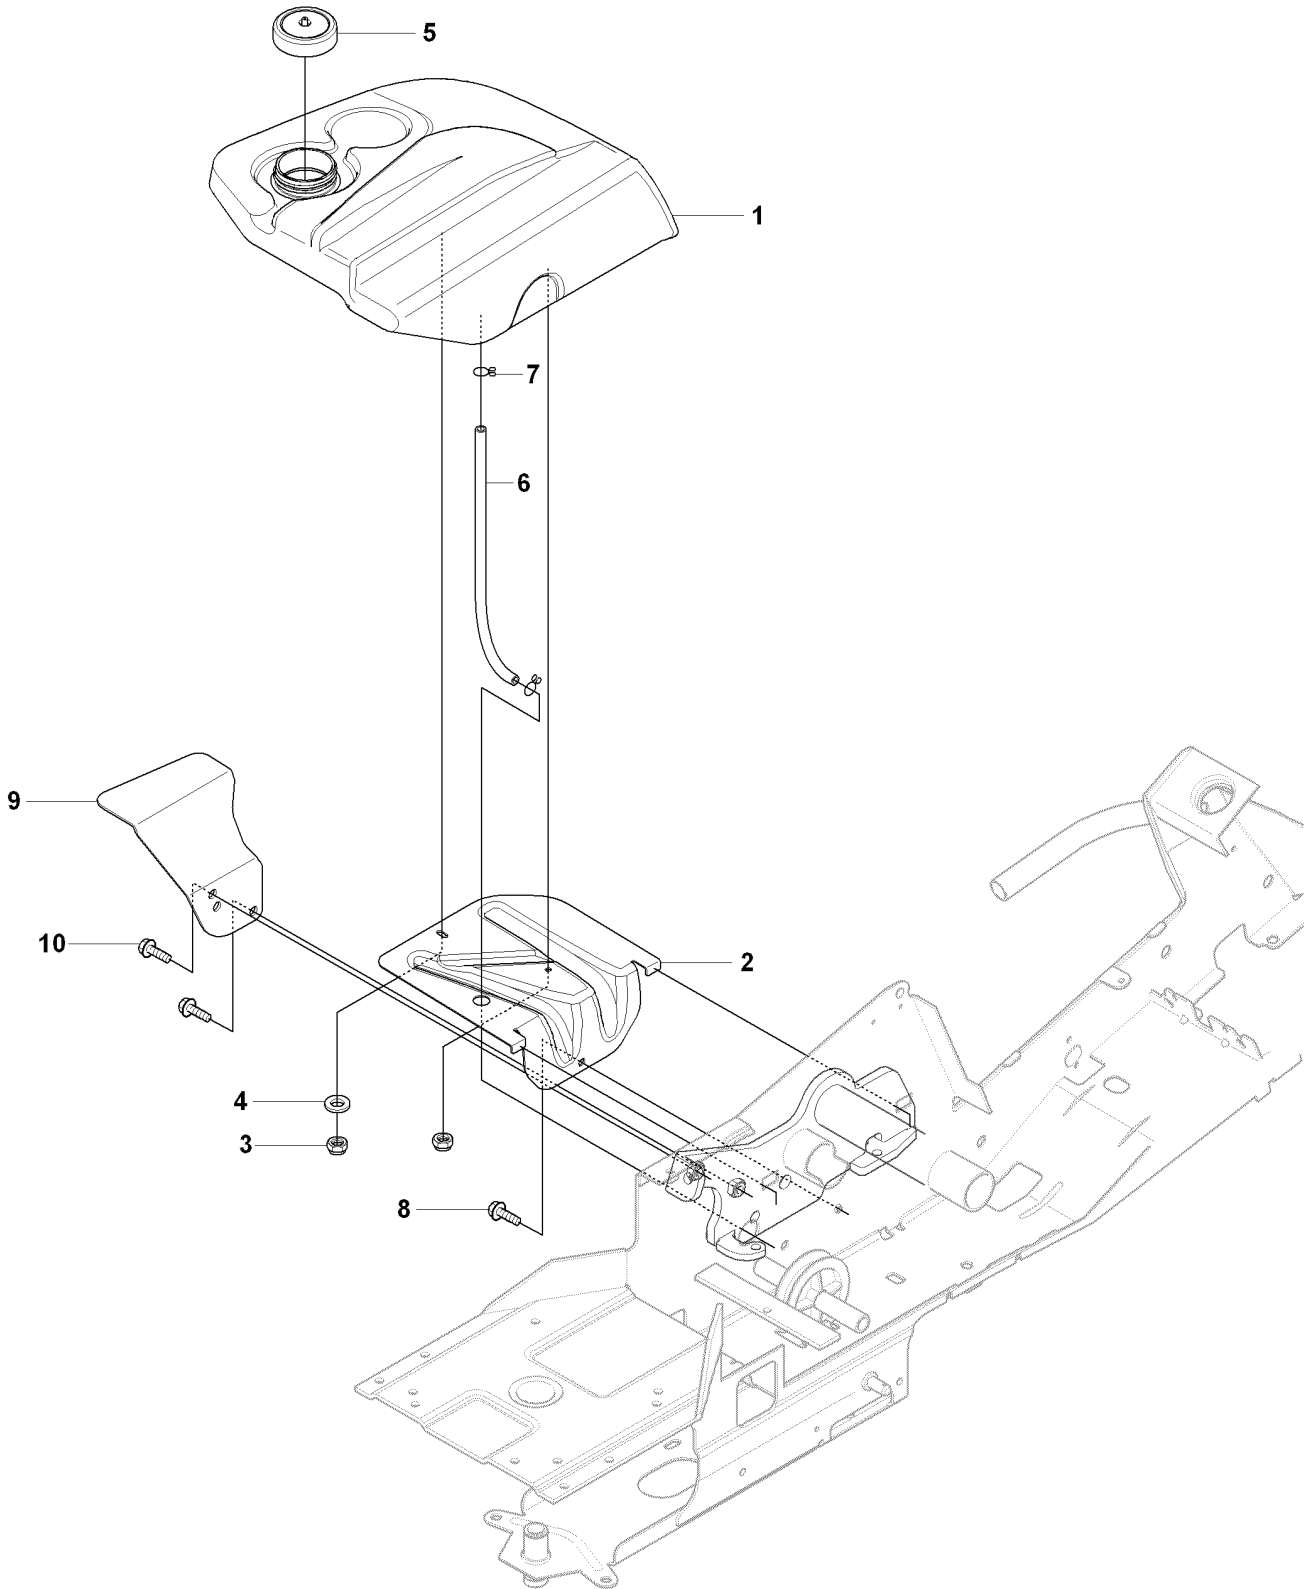

B RIDER R11R
FUEL SYSTEM

REF.	PART NO.	DESCRIPTION	REMARK	QTY.	KIT
1	535501301	FUEL TANK		1	
2	544329301	BRACKET		1	
3	732211601	LOCK NUT		2	
4	734115601	WASHER		1	
5	506673301	TANK CAP ASSY		1	
6	506946707	FUEL HOSE		1	
7	535469701	HOSE BRACE		2	
8	725236461	SCREW EHHFT		1	
9	501020301	SUPPORT		1	
10	725249371	SCREW EHHM		2