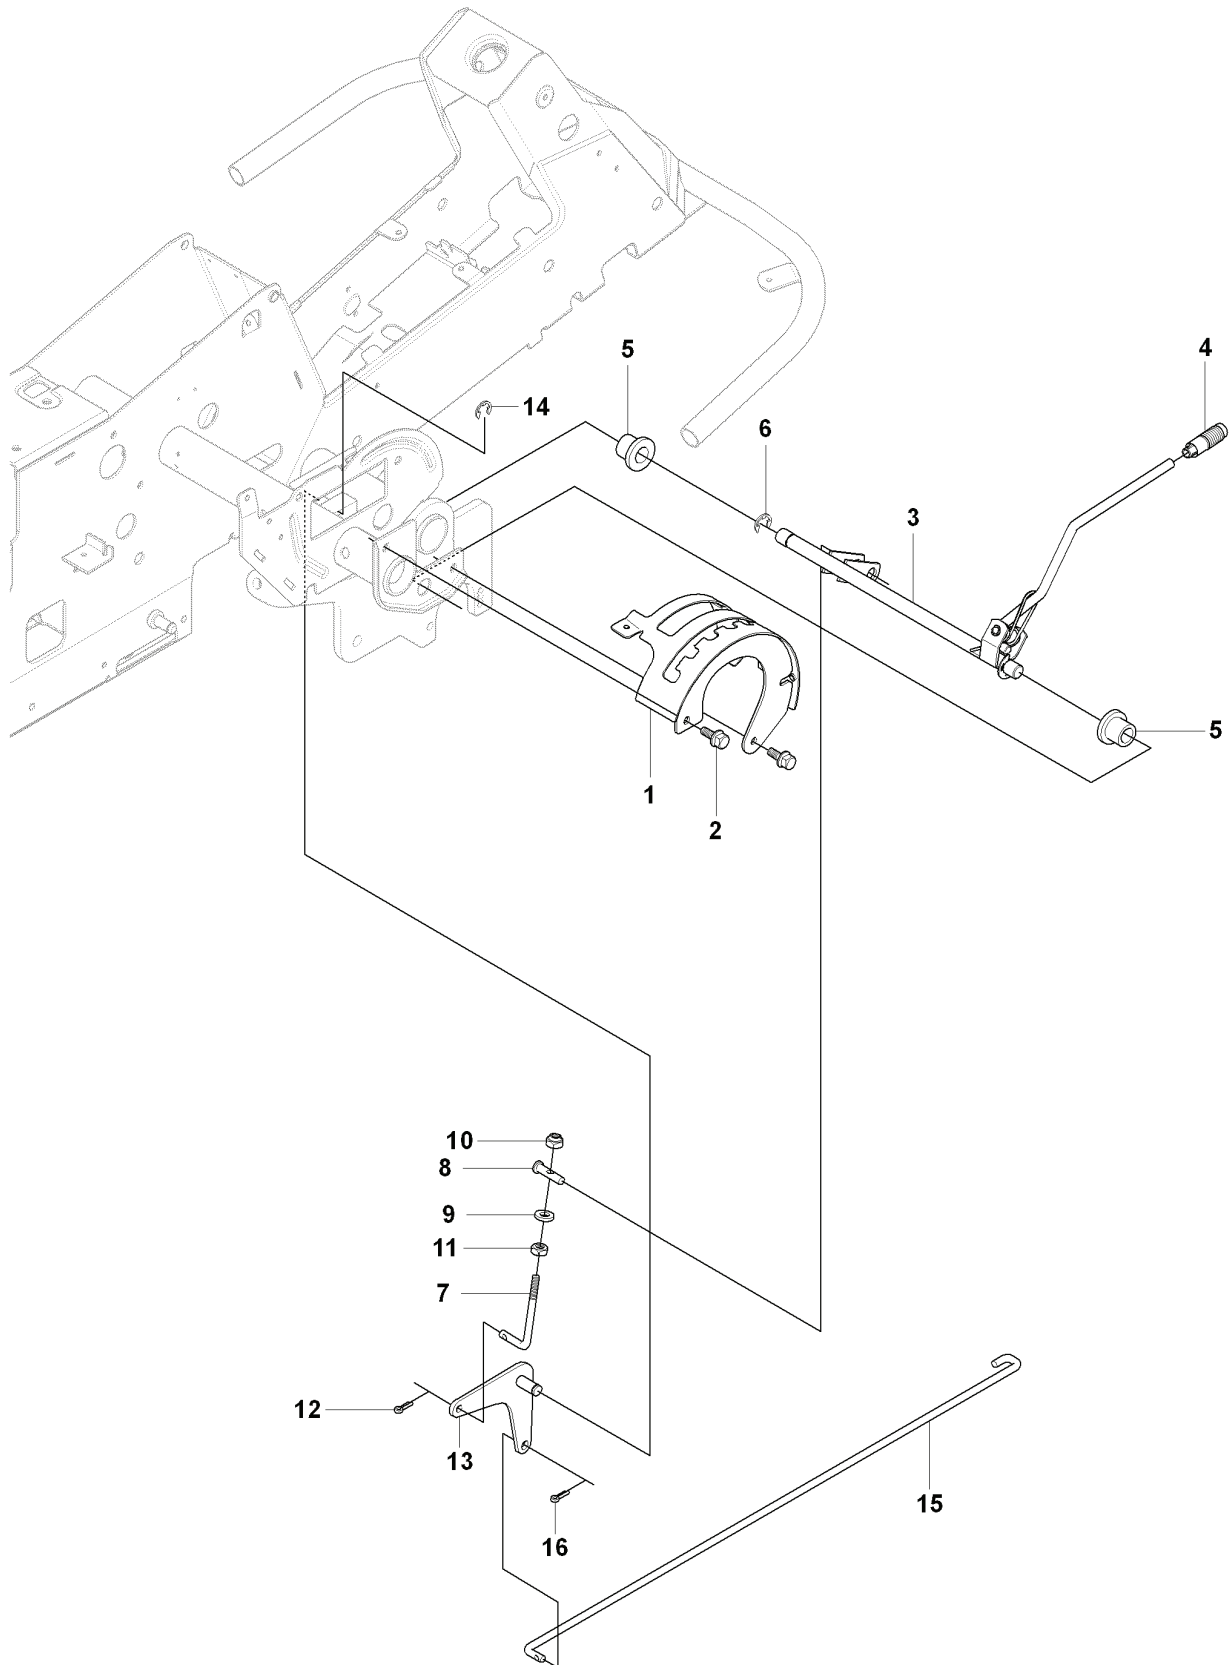

D RIDER R11R
HEIGHT ADJUSTMENT

REF.	PART NO.	DESCRIPTION	REMARK	QTY.	KIT
1	535501401	CONTROL PLATE		1	
2	506570103	SCREW EHHFM		2	
3	504734501	ADJUSTER		1	
4	506542001	HANDLE		1	
5	506554301	BEARING		2	
6	735312220	E-CLIP		1	
7	506908201	HEIGHT ROD		1	
8	506784601	PEN		1	
9	734117201	WASHER		1	
10	732211801	LOCK NUT		1	
11	731231801	HEXAGON NUT		1	
12	721618301	SPLIT PIN		1	
13	544227701	LINK		1	
14	735311520	E-CLIP		1	
15	544227001	CONNECTION ROD		1	
16	721618301	SPLIT PIN		1