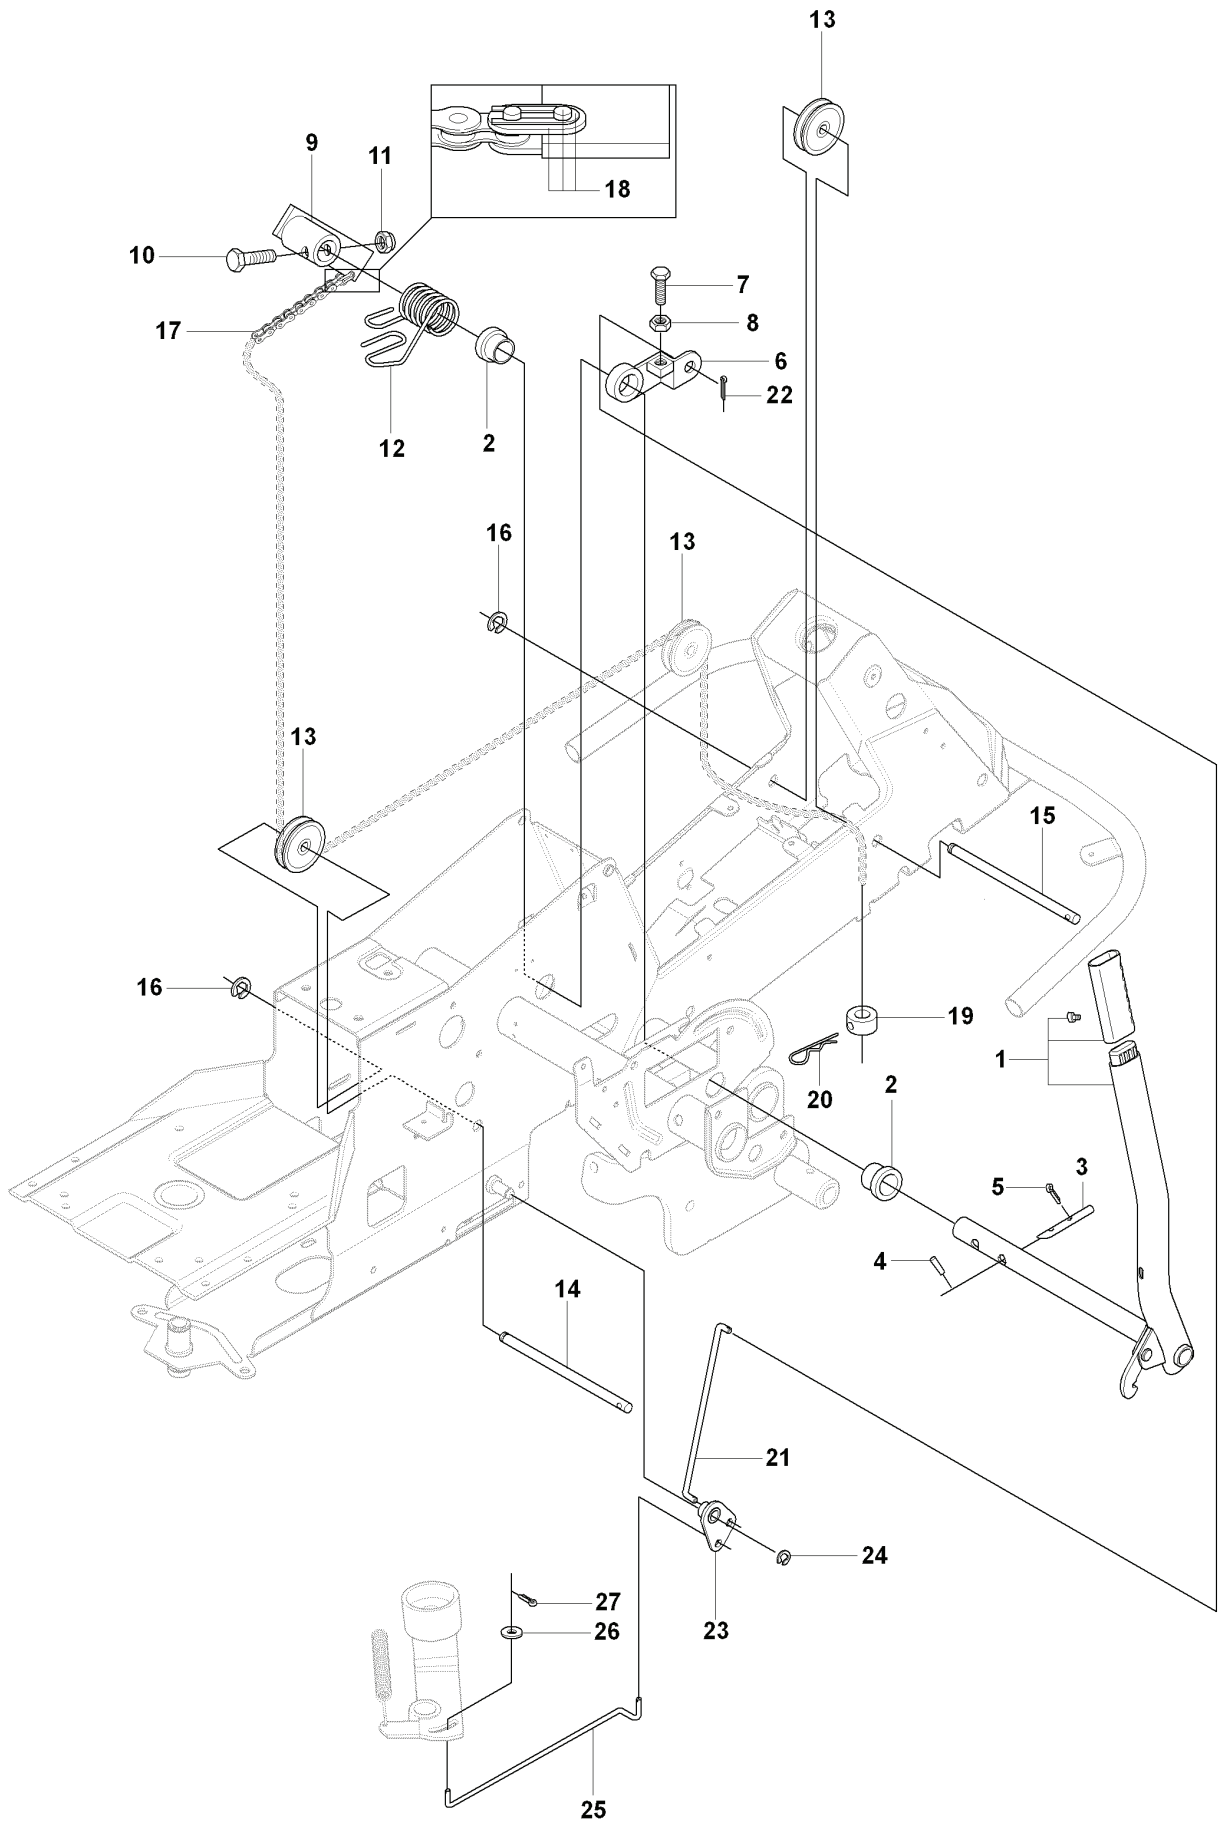

E RIDER R11R
MOWER LIFT

REF.	PART NO.	DESCRIPTION	REMARK	QTY.	KIT
1	501018601	LIFTING LEVER ASSY		1	
2	506556501	BEARING		2	
3	506905301	PEN		1	
4	721125930	GROOVED PIN		1	
5	721618301	SPLIT PIN		1	
6	506784301	LINK ASSY		1	
7	725249751	SCREW		1	
8	731232051	HEXAGON NUT		1	
9	544433601	LIFTING ARM		1	
10	725254251	SCREW EHHM		1	
11	732252201	HEXAGON LOCKING NUT		1	
12	506916801	SPRING		1	
13	506905601	OFFSET PULLEY		2	
14	506905701	SHAFT		1	
15	506905702	SHAFT		1	
16	735311820	E-CLIP		2	
17	506554607	CHAIN		1	
18	506554701	LINKAGE		1	
19	544934201	CHAIN STOP		1	
20	506966601	HAIR PIN COTTER		1	
21	544456901	CONNECTION ROD		1	
22	721618301	SPLIT PIN		1	
23	544378601	LINK		1	
24	735311420	E-CLIP		1	
25	544448801	CONNECTION ROD		1	
26	734116441	WASHER		1	
27	721618301	SPLIT PIN		1