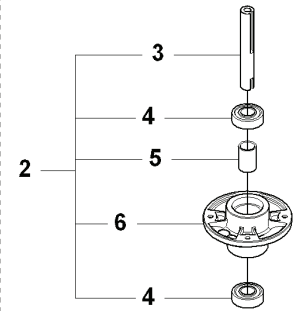

Yttre.
Outer.
Exterieur.
Äusser.
Ulko.

Mitten.
Centre.
Centre.
Zentrum.
Keski.