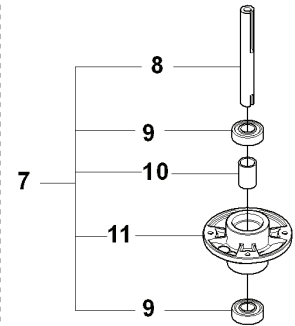

55

Rear 94

56