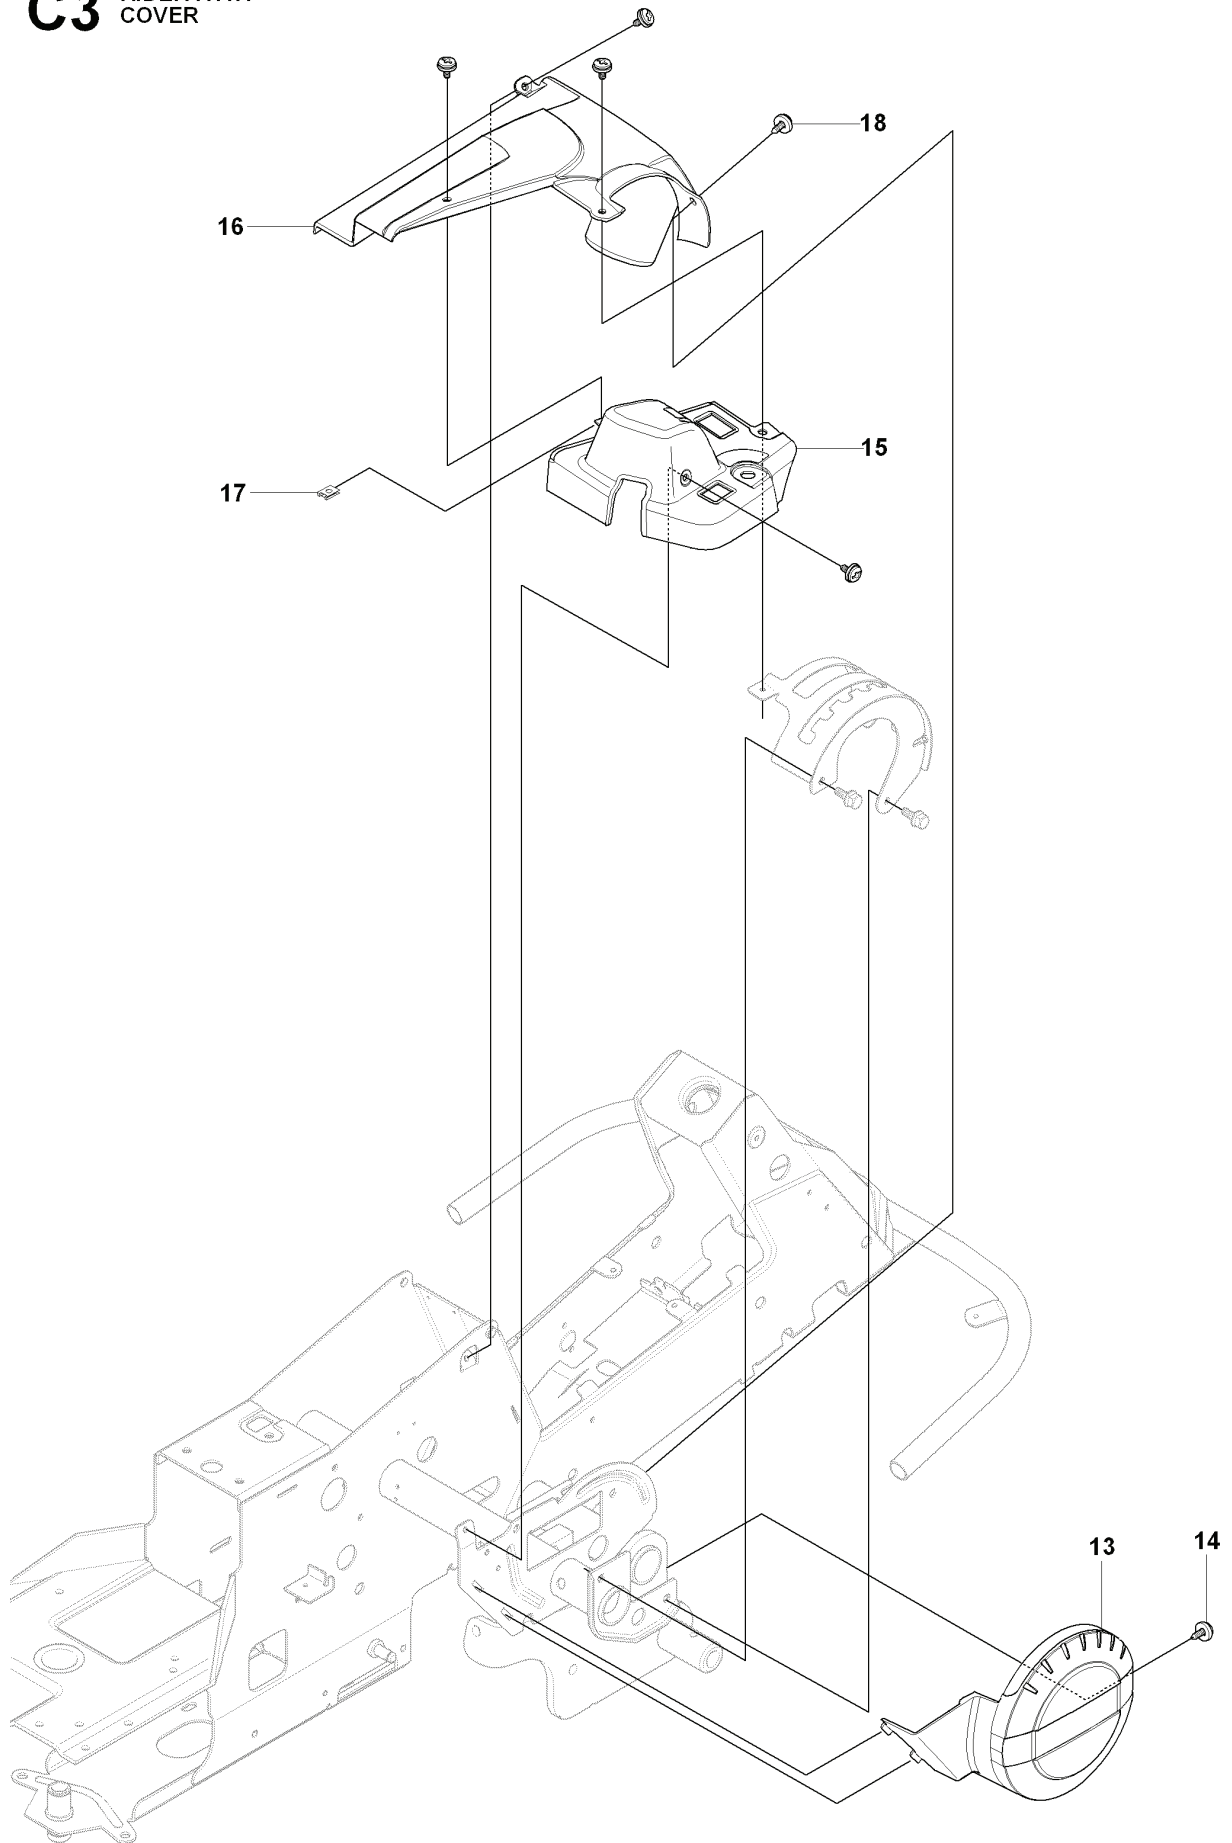

C3 RIDER R11R
COVER

REF.	PART NO.	DESCRIPTION	REMARK	QTY.	KIT
13	535502501	CONTROL COVER		1	
14	544400501	SCREW		1	
15	544332103	CONTROL COVER		1	
16	544332201	COVER		1	
17	535429101	SPRING NUT		1	
18	544400501	SCREW		4