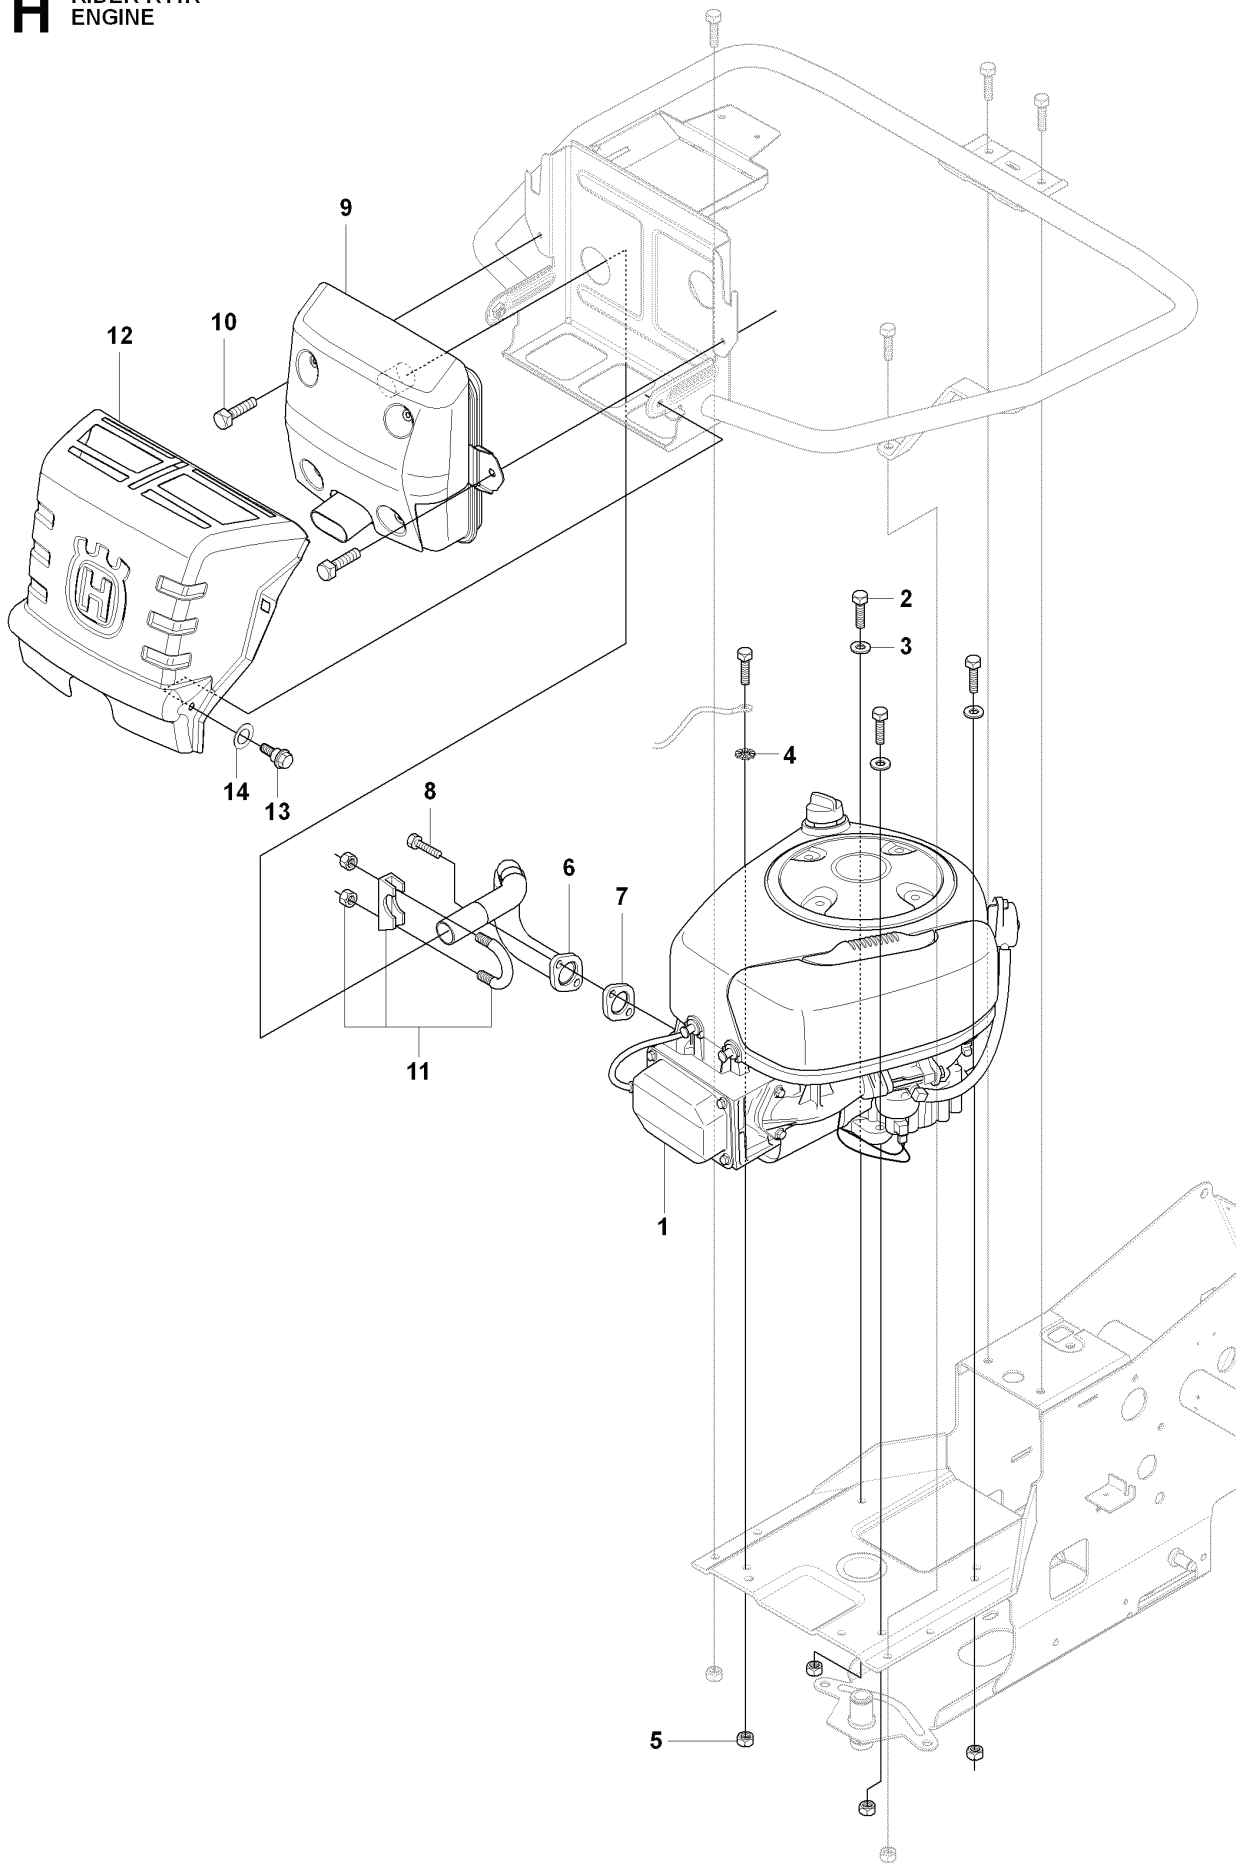

H RIDER R11R
ENGINE

REF.	PART NO.	DESCRIPTION	REMARK	QTY.	KIT
1	535440701	MOTOR		1	
2	725245751	SCREW		4	
3	734116401	WASHER		3	
4	735216400	LOCKWASHER		1	
5	732211801	LOCK NUT		4	
6	535500601	EXHAUST PIPE ASSY		1	
7	506914501	GASKET		1	
8	506556301	SCREW UNC		2	
9	544335701	MUFFLER ASSY		1	
10	725236461	SCREW EHHFT		2	
11	506668401	CLAMP ASSY		1	
12	544248301	HEAT PROTECTOR		1	
13	506597401	SCREW EHHFM		2	
14	506839401	SPRING WASHER		2