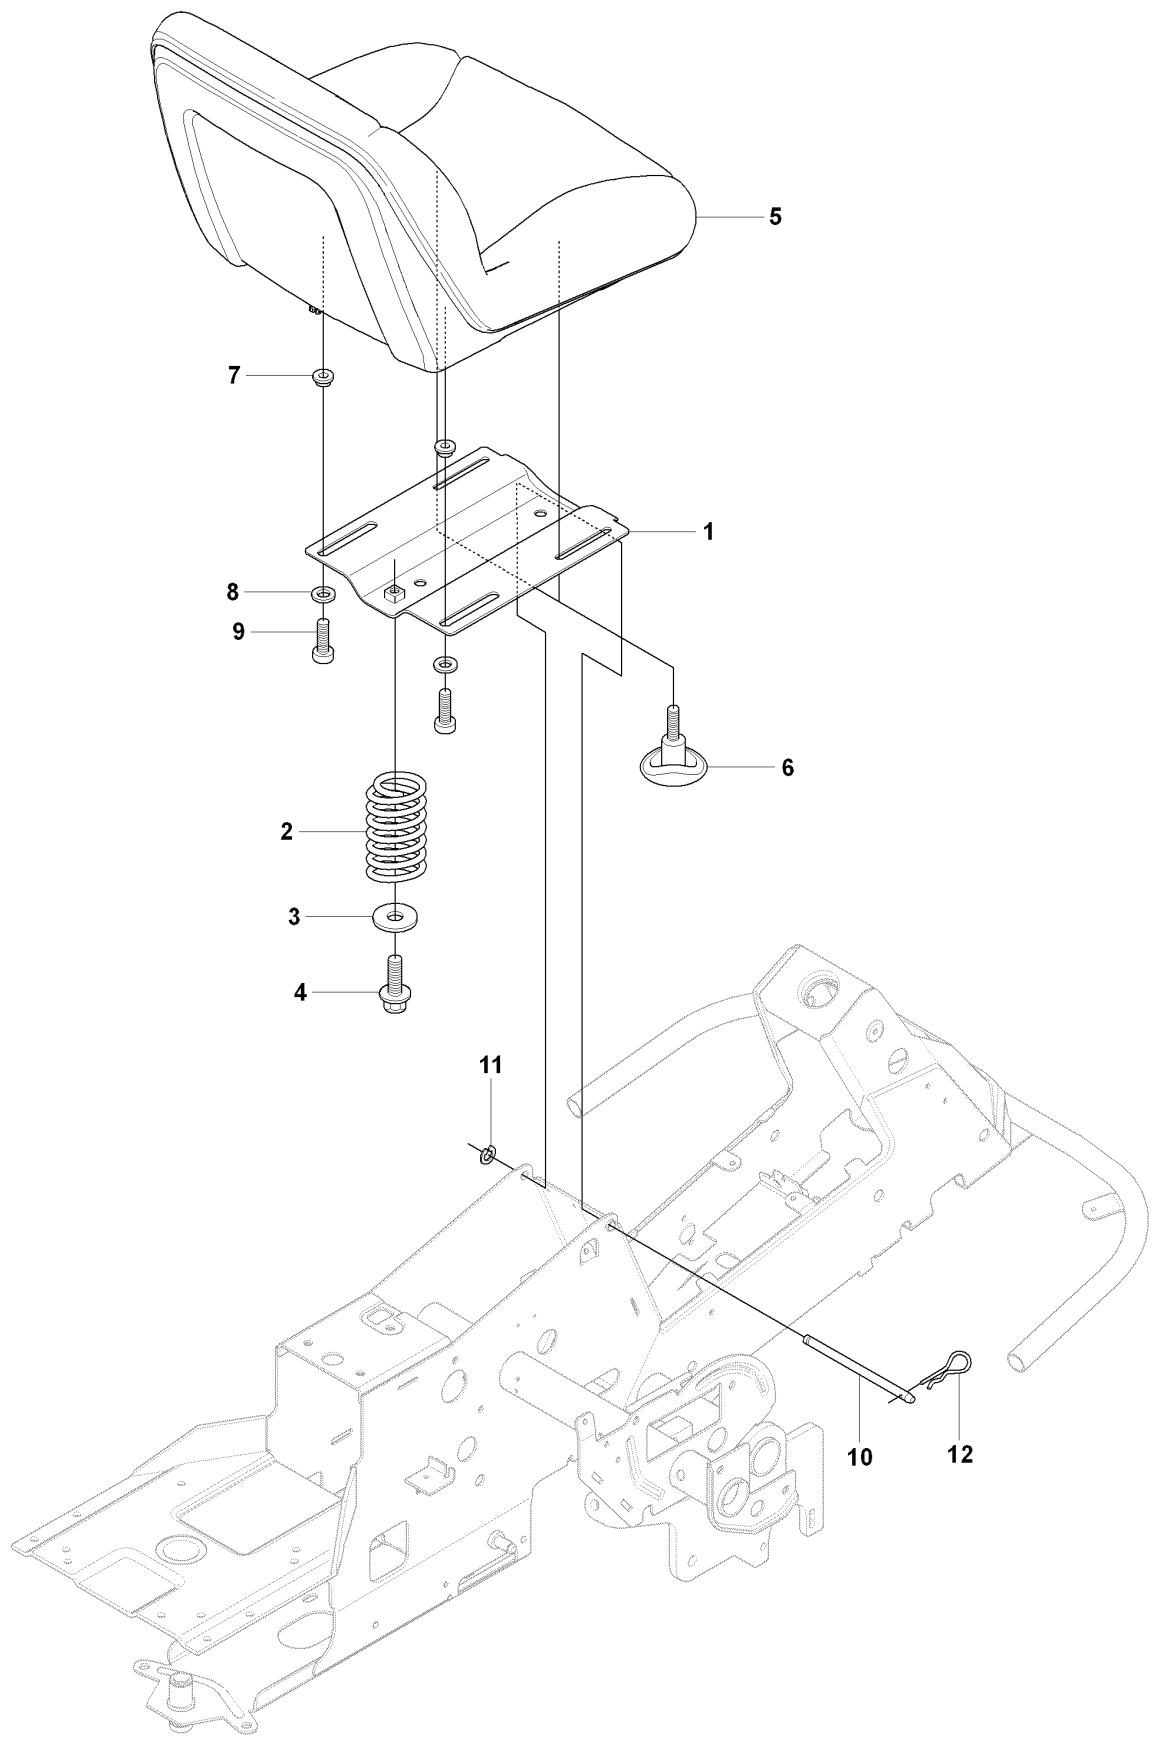

A RIDER R11R
SEAT, TS2500

REF.	PART NO.	DESCRIPTION	REMARK	QTY.	KIT
1	544328503	SEAT BRACKET		1	
2	506915301	COMPRESSION SPRING		1	
3	734117441	WASHER		1	
4	725249371	SCREW EHHM		1	
5	544433301	SEAT		1	
6	506565501	JUSTERVRED		2	
7	506565301	BUSHING		2	
8	734116441	WASHER		2	
9	506556301	SCREW UNC		2	
10	506509901	SHAFT		1	
11	735311200	CIRCLIP		1	
12	506668801	SPRING COTTER		1