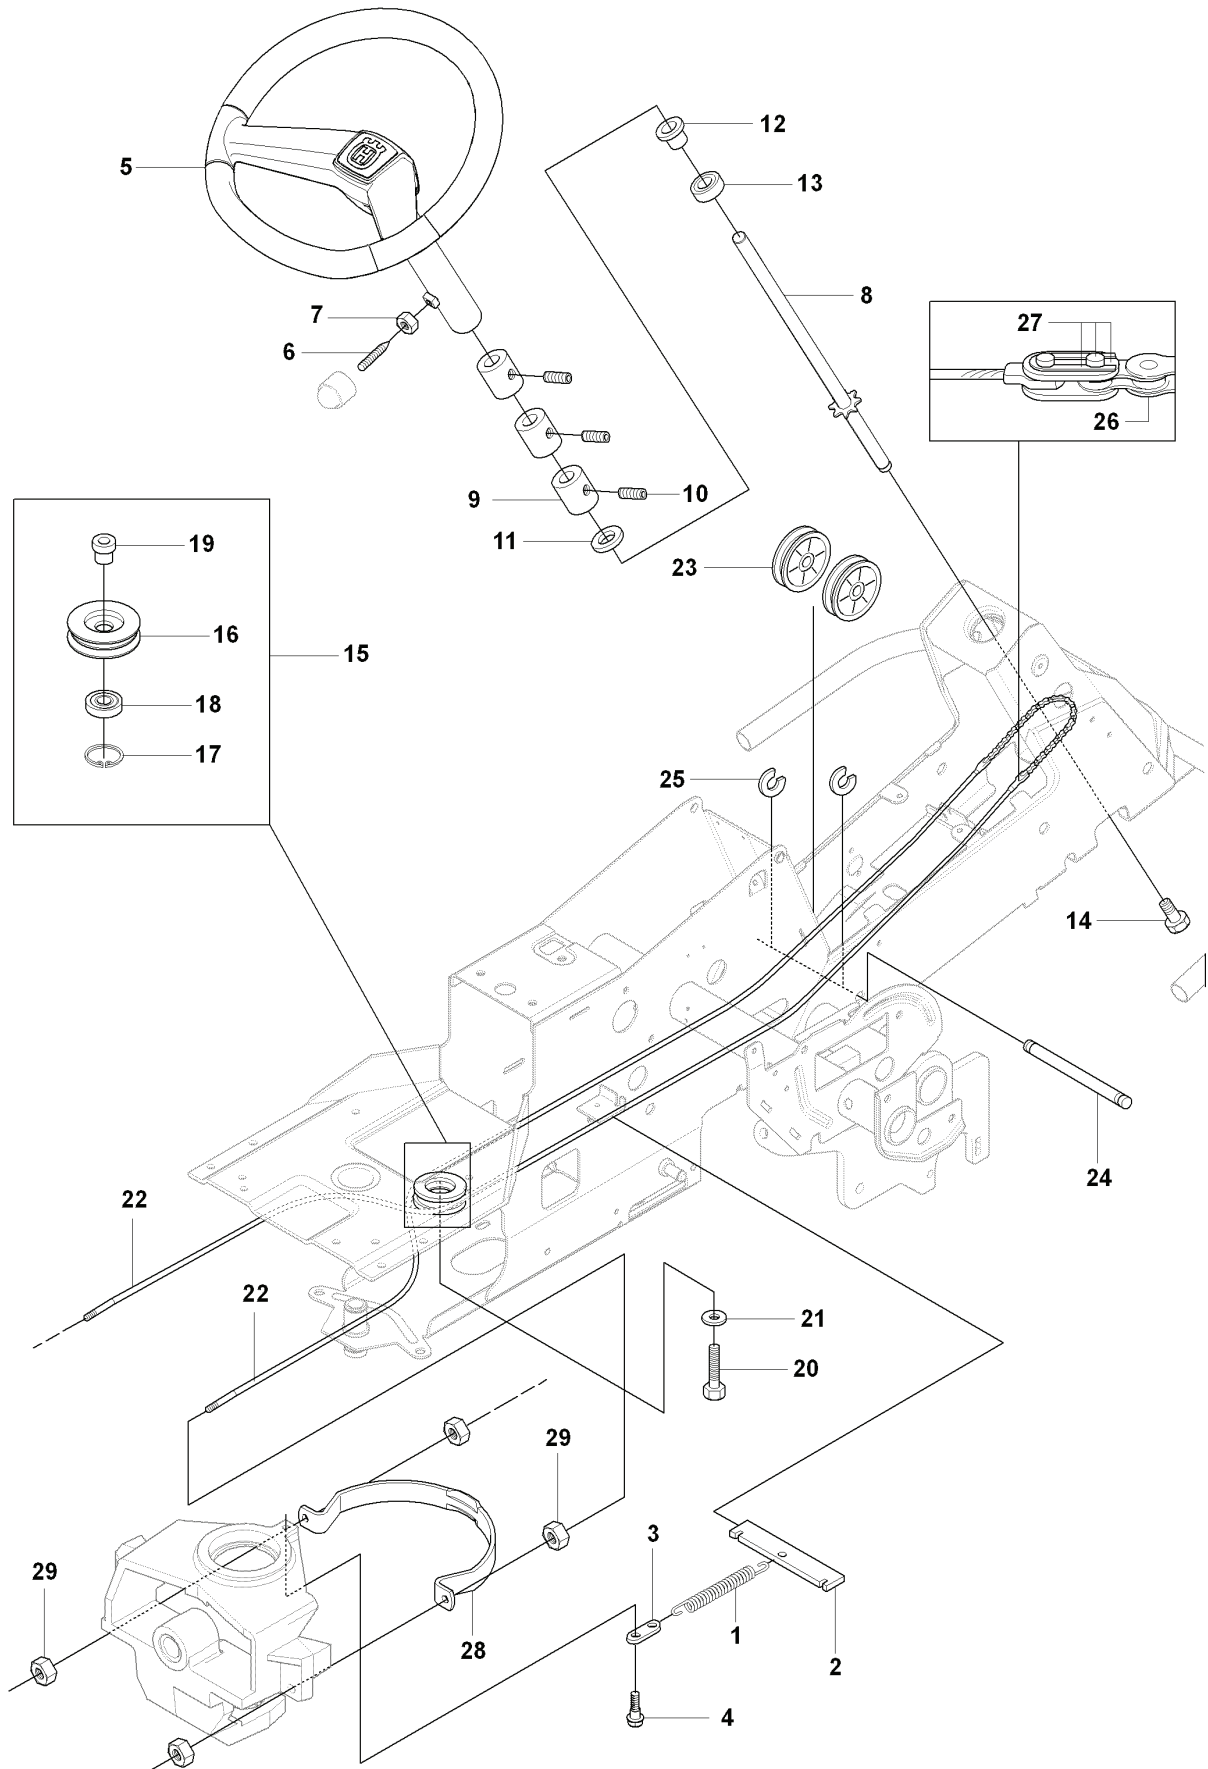

K RIDER R11R
STEERING

REF.	PART NO.	DESCRIPTION	REMARK	QTY.	KIT
1	506671901	SPRING		1	
2	506576301	SPRING RETAINER		1	
3	506670801	LINK		1	
4	506597401	SCREW EHHFM		1	
5	544375202	STEERING WHEEL		1	
6	728745505	SCREW IHSETM		1	
7	731231801	HEXAGON NUT		1	
8	535499501	ROD STEERING ASSY		1	
9	506863401	DRIVER		3	
10	728844305	SCREW IHSETM		3	
11	506863601	WASHER		1	
12	506887801	SPACER		1	
13	738210404	BALL BEARING		1	
14	506570104	SCREW EHHFM		1	
15	506500903	BARRING WHEEL		1	
16	535424101	BARRING WHEEL		1	
17	735314010	CIRCLIP		1	
18	738220419	BALL BEARING		1	
19	506500802	BUSHING		1	
20	506675402	SCREW EHHFM		1	
21	734117441	WASHER		1	
22	506589104	WIRE ASSY		2	
23	506522401	STARTER PULLEY		2	
24	506539402	SHAFT		1	
25	735311420	E-CLIP		2	
26	506554601	CHAIN		1	
27	506554701	LINKAGE		2	
28	544427301	WIRE GUIDE		1	
29	731232051	HEXAGON NUT		4