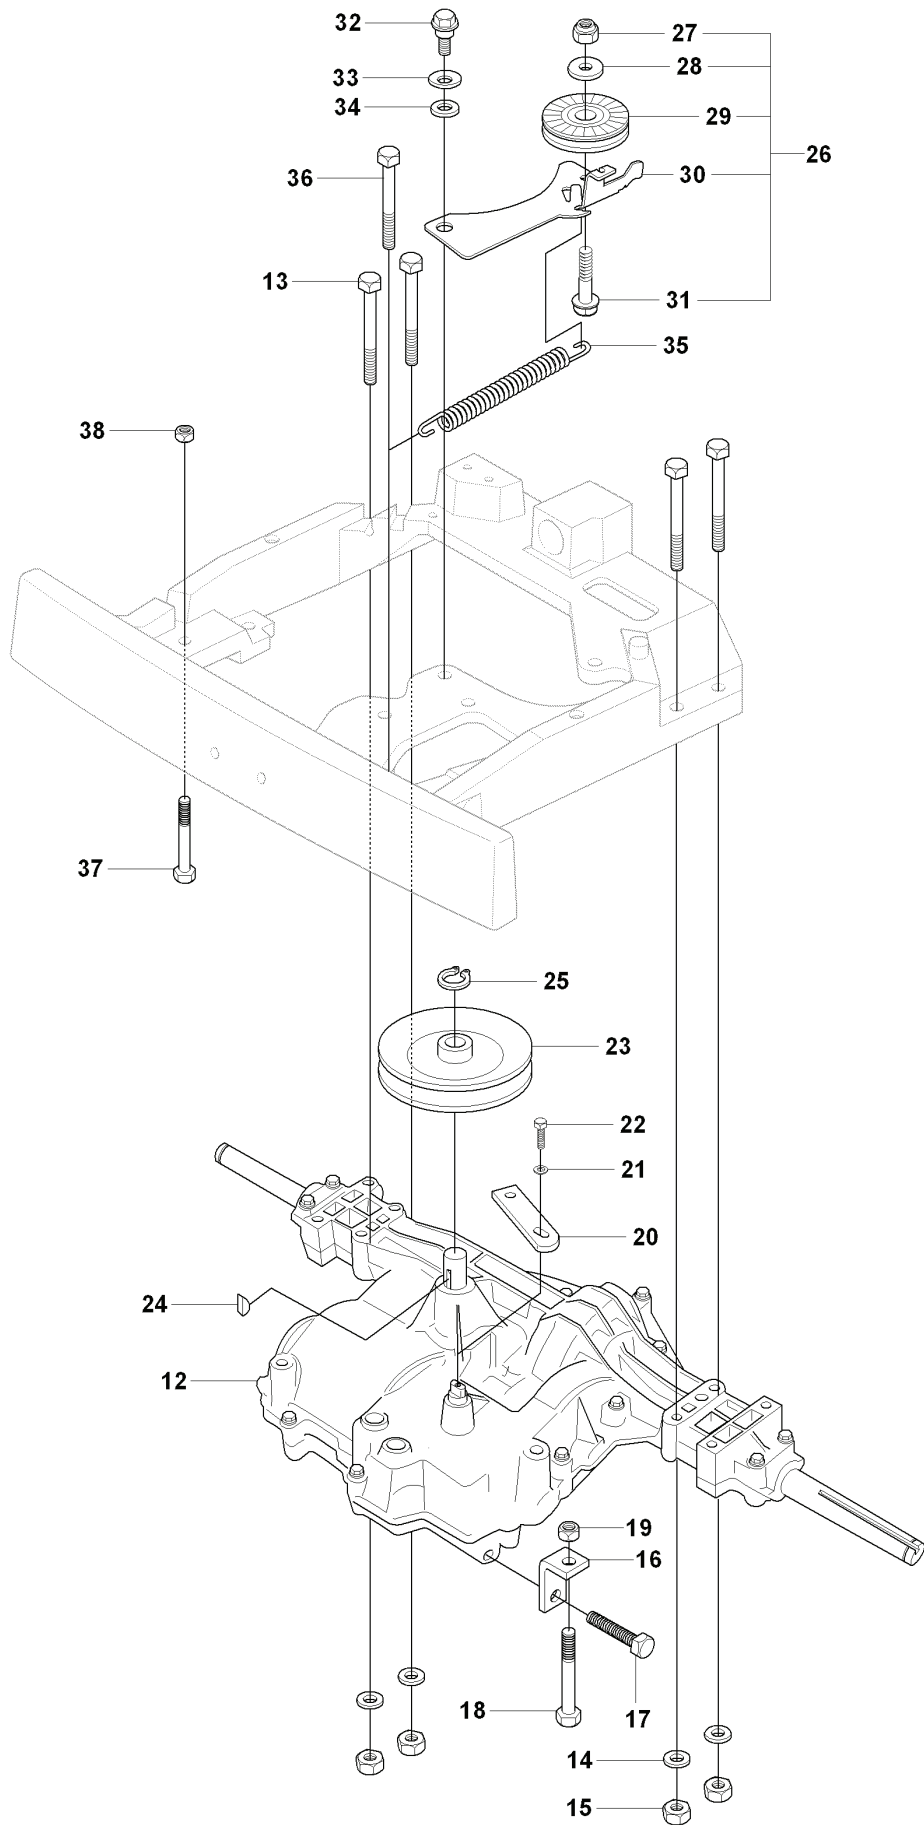

J2 RIDER R11R CHASSIS, REAR

REF.	PART NO.	DESCRIPTION	REMARK	QTY.	KIT
12	506955501	GEAR CASE MST 205		1	
13	725246751	SCREW EHHM		4	
14	734116401	WASHER		4	
15	731231801	HEXAGON NUT		4	
16	506575101	BRACKET		1	
17	506558302	SCREW EHHFT		1	
18	725245551	SCREW		1	
19	731231801	HEXAGON NUT		1	
20	506904501	VÄXELARM		1	
21	734115601	WASHER		1	
22	506557801	U6S-UNF1/4"X28 L=16		1	
23	502234401	PULLEY		1	
24	506509401	WOODRUFF KEY		1	
25	735311800	CIRCLIP		1	
26	506989501	BELT TENSIONER ASSY		1	
27	732211801	LOCK NUT		1	
28	734116441	WASHER		1	
29	506793401	BELT TENS WHEEL ASSY		1	
30	506989601	BELT TENSIONER		1	
31	725245551	SCREW		1	
32	506597401	SCREW EHHFM		1	
33	506839401	SPRING WASHER		1	
34	734117801	WASHER		1	
35	506988601	SPRING		1	
36	725246451	SCREW EHHM		1	
37	725245551	SCREW		1	
38	731231801	HEXAGON NUT		1