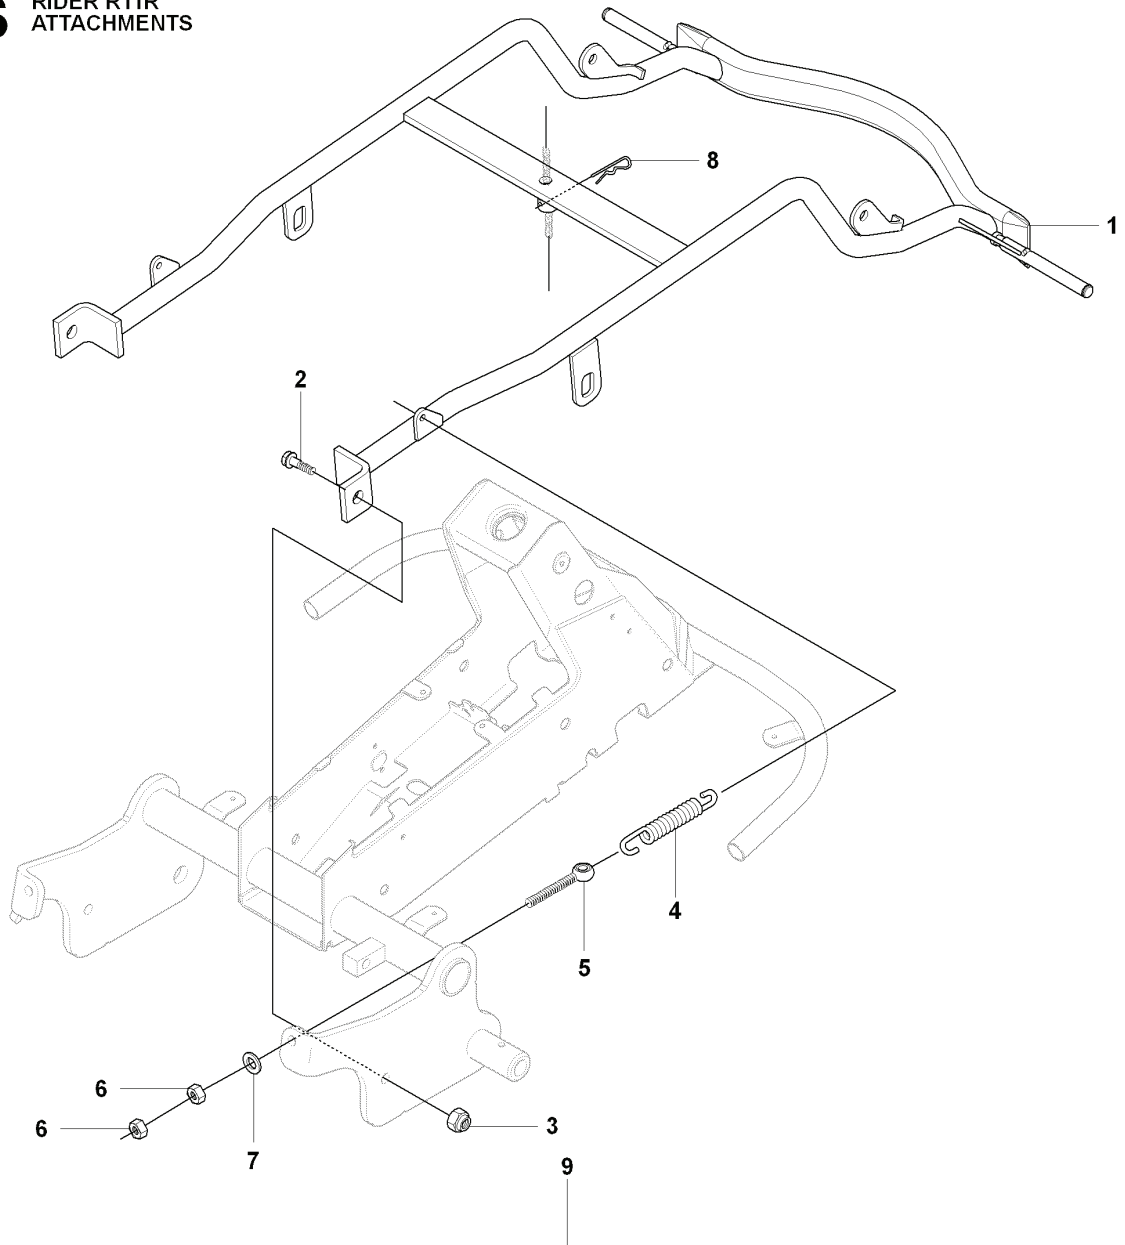

S RIDER R11R
ATTACHMENTS

REF.	PART NO.	DESCRIPTION	REMARK	QTY.	KIT
1	504794101	EQUIPMENT FRAME		1	
2	506895801	COLLAR SCREW		2	
3	732252201	HEXAGON LOCKING NUT		2	
4	506671901	SPRING		2	
5	506837701	RING BOLT		2	
6	731232051	HEXAGON NUT		4	
7	734117201	WASHER		2	
8	506966601	HAIR PIN COTTER		1	
9	544437905	CUTTING DECK		1