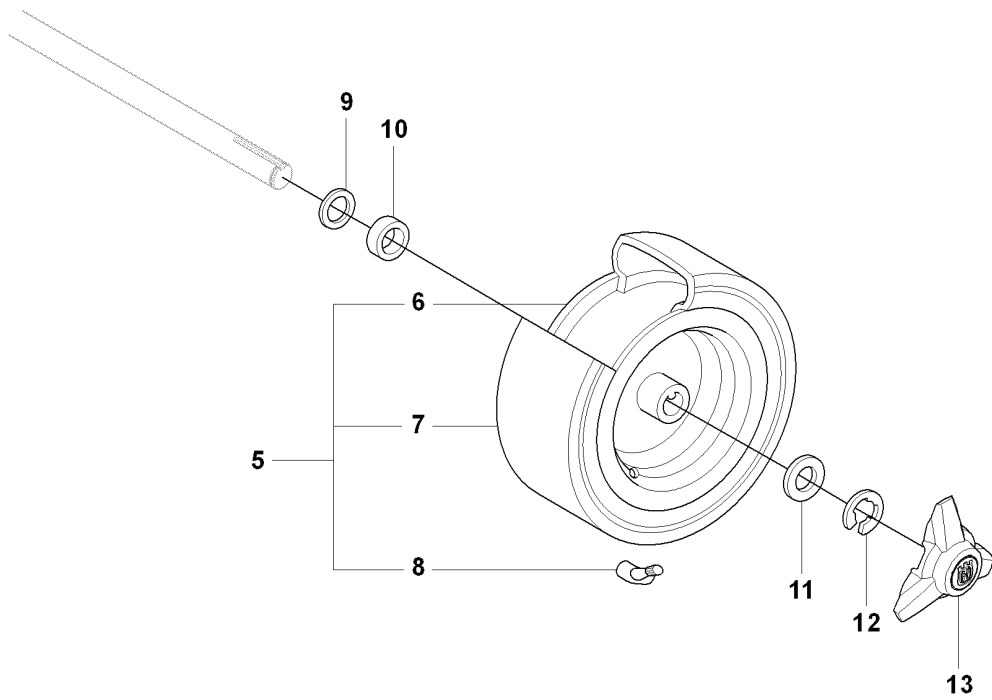

Q RIDER R11R
WHEELS & TIRES

REF.	PART NO.	DESCRIPTION	REMARK	QTY.	KIT
1	544126201	WHEEL		2	
2	544114301	RIM		1	
3	535460001	TYRE		1	
4	506574301	VALVE ASSY		1	
5	544126301	WHEEL		2	
6	544114201	RIM		1	
7	535460001	TYRE		1	
8	506574301	VALVE ASSY		1	
9	506504803	WASHER		2	
10	506596201	SPACING SLEEVE		2	
11	506504805	WASHER		4	
12	506899001	E-CLIP		4	
13	544353501	HUB CAP		2	
14	544353502	HUB CAP		2