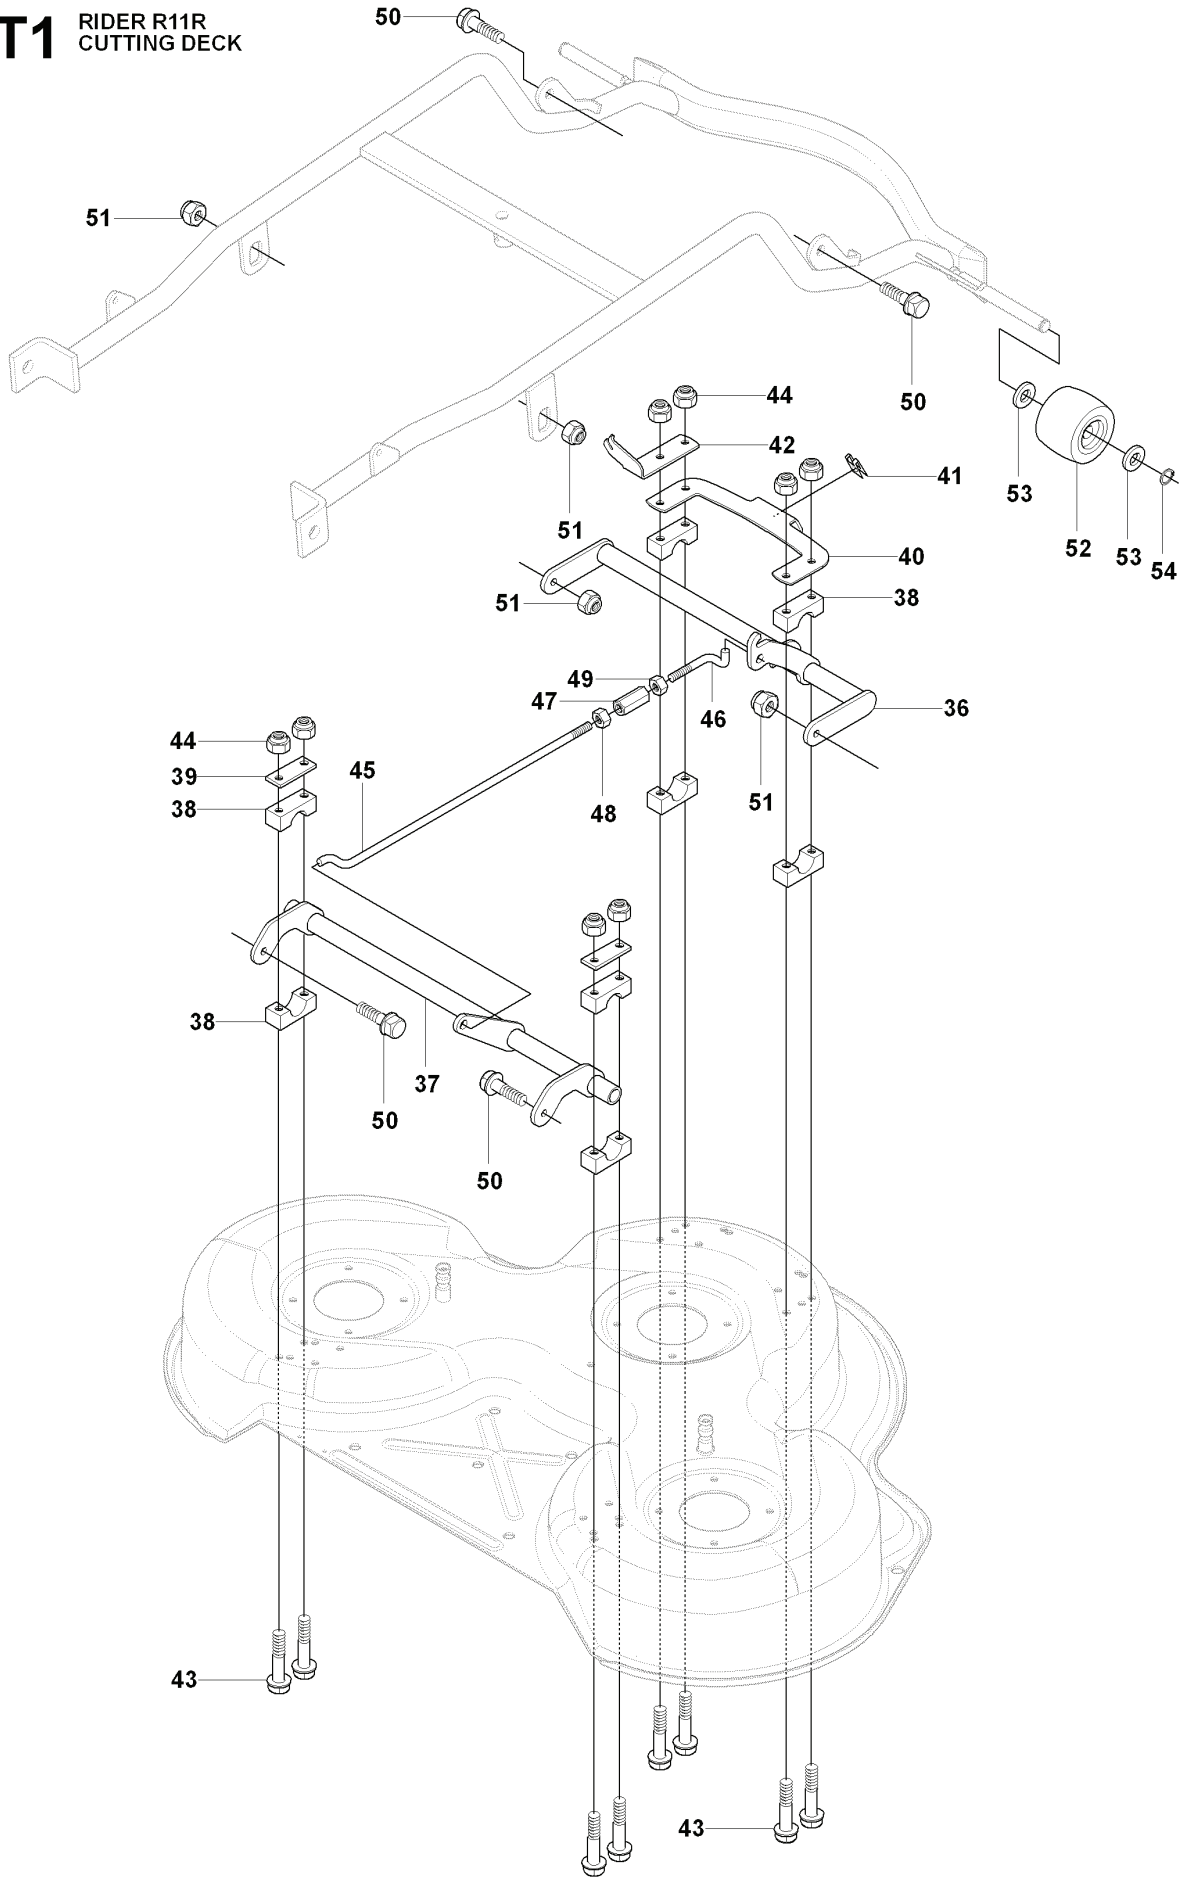

REF.	PART NO.	DESCRIPTION	REMARK	QTY.	KIT
1	544065506	DECK SHELL ASSY		1	
2	544065901	BLADE HOUSING ASSY		2	
3	544067902	SHAFT		1	
4	738230434	BALL BEARING		2	
5	544068001	SPACING SLEEVE		1	
6	544067801	BEARING HOUSING		1	
7	544065903	BLADE HOUSING ASSY		1	
8	544067901	SHAFT		1	
9	738230434	BALL BEARING		2	
10	544068001	SPACING SLEEVE		1	
11	544067801	BEARING HOUSING		1	
12	535423801	SCREW RSQM		12	
13	734116401	WASHER		12	
14	732211801	LOCK NUT		12	
15	506922101	PULLEY		3	
16	506533501	PARALLEL KEY		4	
17	544068003	SPACING SLEEVE		1	
18	506778601	PULLEY		1	
19	734117441	WASHER		3	
20	506675402	SCREW EHHFM		3	
21	544064901	BLADE HOLDER		3	
22	505463510	BLADE		3	
23	506675402	SCREW EHHFM		3	
24	506797301	BELT TENSIONER ASSY		1	
25	506797101	SPÄNNARM KPL.		1	
26	506793201	BELT TENSIONER WHEEL		1	
27	734116441	WASHER		1	
28	506558302	SCREW EHHFT		1	
29	506918702	WASHER		1	
30	725245171	SCREW EHHM		1	
31	732211801	LOCK NUT		1	
32	506533101	SPRING		1	
33	589530701	BELT		1	
34	522821901	BELT COVER		1	
35	544400501	SCREW		2	
55	506789701	LABEL		1	
56	544238114	LABEL		1	

T1 RIDER R11R CUTTING DECK

REF.	PART NO.	DESCRIPTION	REMARK	QTY.	KIT
36	544220701	CROSS BAR		1	
37	544225901	CROSS BAR		1	
38	506869601	BEARING		8	
39	506813801	REINFORCING PLATE		2	
40	544379101	BRACKET		1	
41	506963701	LÁSDON		1	
42	544228301	BRACKET		1	
43	725246151	SCREW EHHM		8	
44	732211801	LOCK NUT		8	
45	544226901	PARALLEL ROD		1	
46	544451401	PARALLEL ROD		1	
47	544451501	ADJUSTMENT ROD		1	
48	506897601	NUT		1	
49	731232051	HEXAGON NUT		1	
50	506597401	SCREW EHHFM		4	
51	732211801	LOCK NUT		4	
52	506963001	WHEEL ASSY		2	
53	535464101	WASHER		4	
54	735311700	CIRCLIP		2	

S RIDER R11R
ATTACHMENTS

REF.	PART NO.	DESCRIPTION	REMARK	QTY.	KIT
1	504794101	EQUIPMENT FRAME		1	
2	506895801	COLLAR SCREW		2	
3	732252201	HEXAGON LOCKING NUT		2	
4	506671901	SPRING		2	
5	506837701	RING BOLT		2	
6	731232051	HEXAGON NUT		4	
7	734117201	WASHER		2	
8	506966601	HAIR PIN COTTER		1	
9	544437905	CUTTING DECK		1	