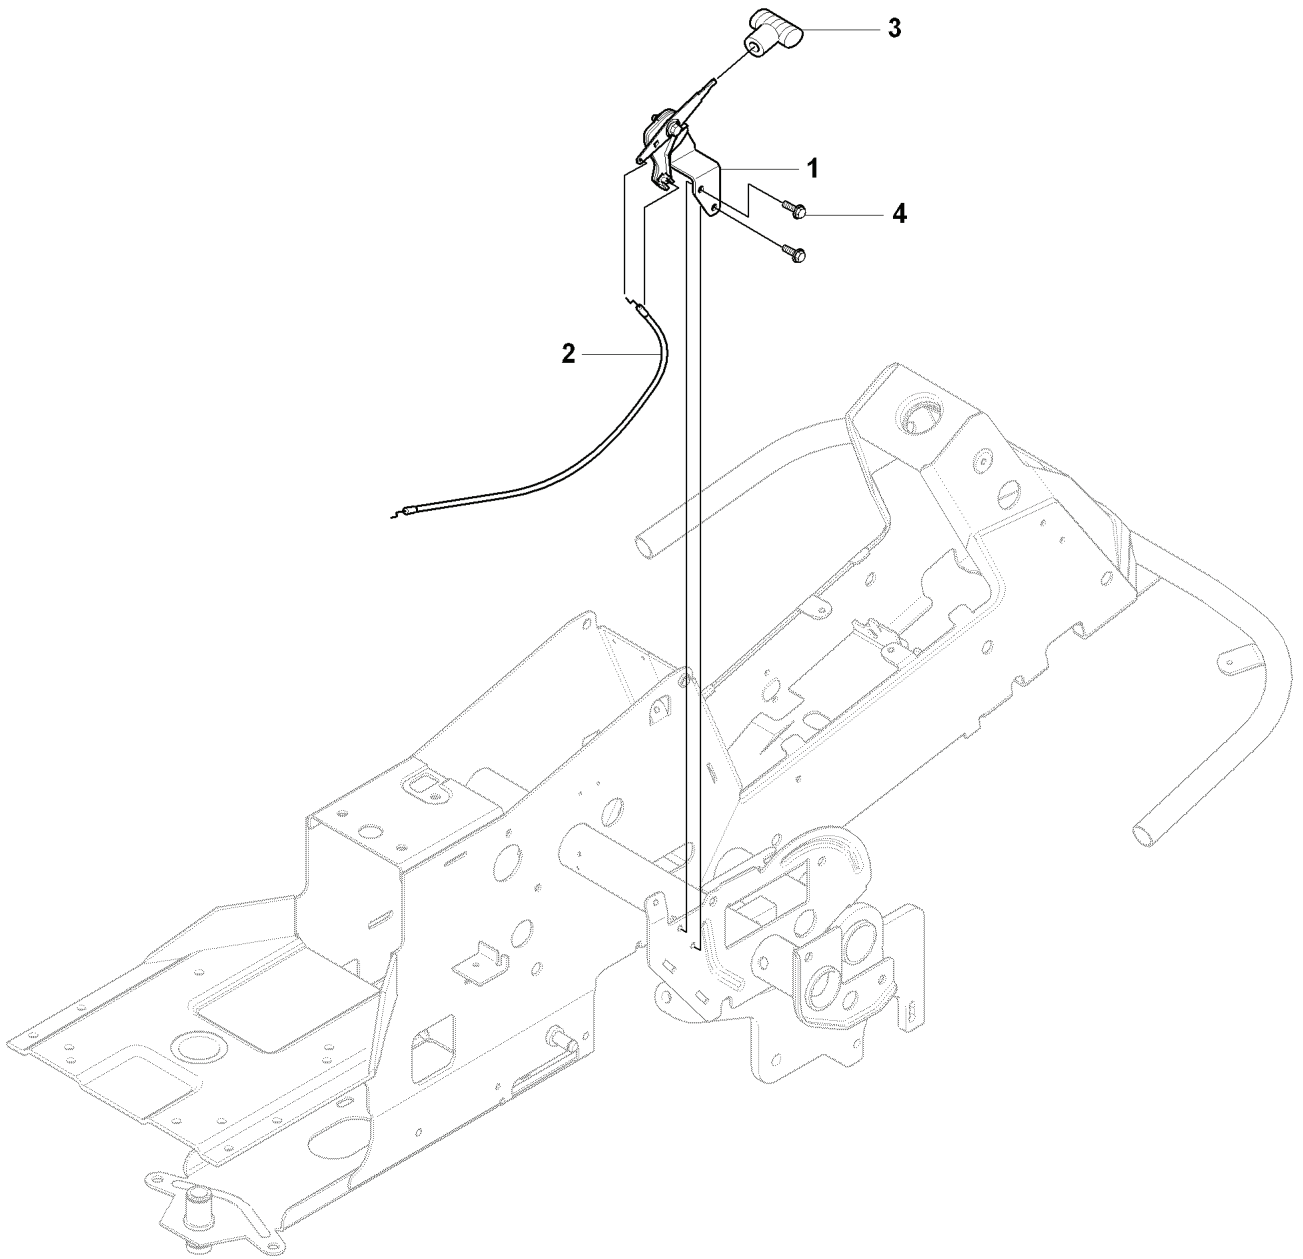

L RIDER R11R
CONTROLS

REF.	PART NO.	DESCRIPTION	REMARK	QTY.	KIT
1	544301501	THROTTLE CONTROL ASSY		1	
2	544301701	WIRE		1	
3	506889101	KNOB		1	
4	725236461	SCREW EHHFT		2