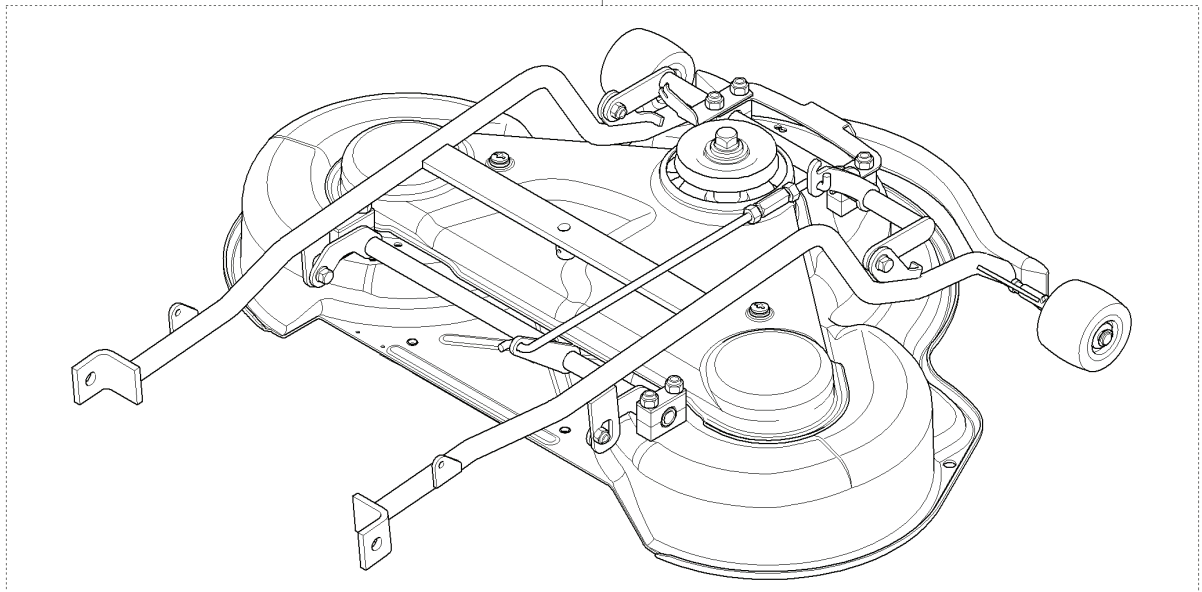

S RIDER R11R
ATTACHMENTS

REF.	PART NO.	DESCRIPTION	REMARK	QTY.	KIT
1	504794101	EQUIPMENT FRAME		1	
2	506895801	COLLAR SCREW		2	
3	732252201	HEXAGON LOCKING NUT		2	
4	506671901	SPRING		2	
5	506837701	RING BOLT		2	
6	731232051	HEXAGON NUT		4	
7	734117201	WASHER		2	
8	506966601	HAIR PIN COTTER		1	
9	544437905	CUTTING DECK		1