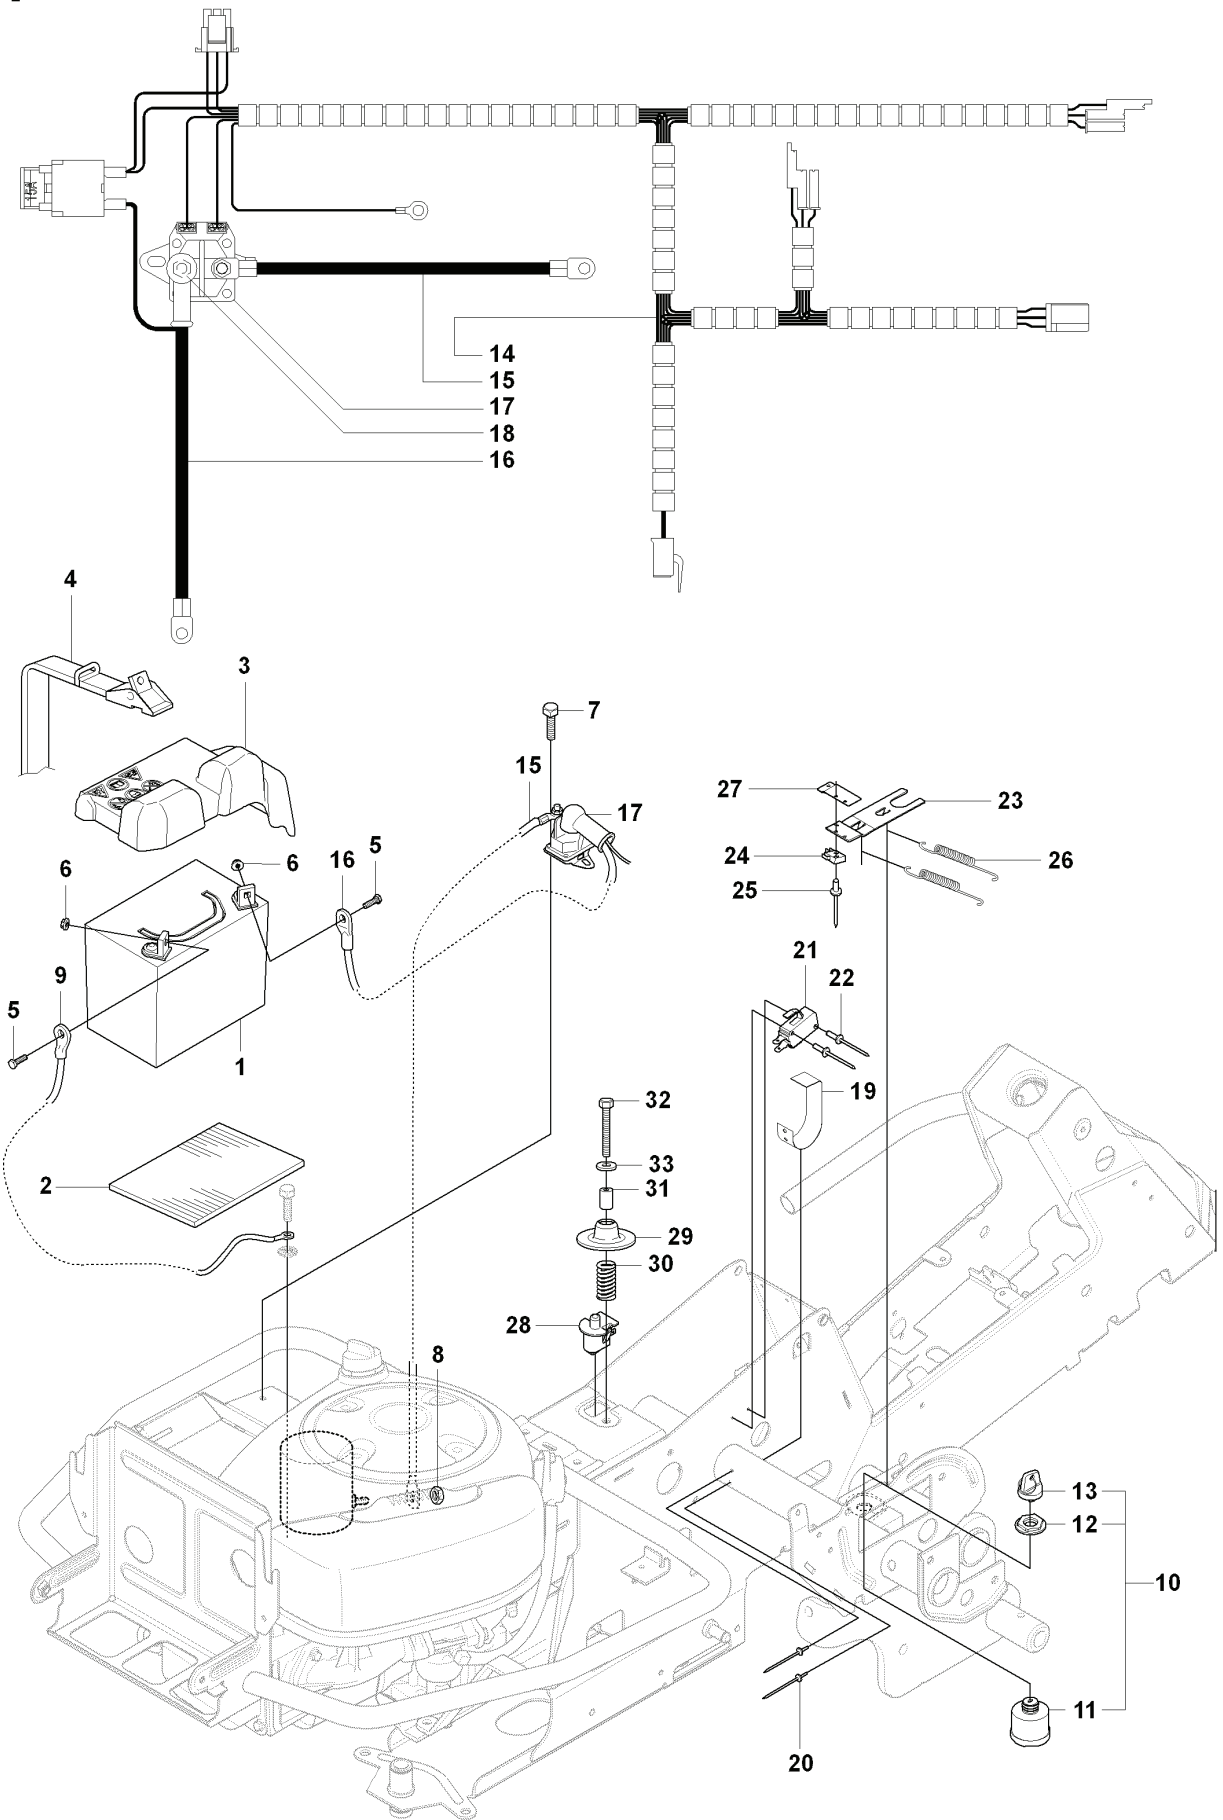

P RIDER R11R ELECTRICAL

REF.	PART NO.	DESCRIPTION	REMARK	QTY.	KIT
1	510138501	BATTERY		1	
2	535441101	BATTERY MAT		1	
3	510026901	COVER		1	
4	506836802	BELT		1	
5	522622101	SCREW EHHM		1	
6	522624301	NUT		1	
7	725236461	SCREW EHHFT		1	
8	506899801	NUT		1	
9	544967603	CABLE		1	
10	544442101	IGNITION SWITCH		1	
11	544442201	IGNITION SWITCH		1	
12	544442301	NUT		1	
13	544442401	IGNITION KEY		1	
14	544926001	WIRING		1	
15	544928601	CABLE		1	
16	544926104	CABLE		1	
17	544439801	RELAY		1	
18	506899801	NUT		2	
19	506909301	PLATE SPRING		1	
20	722783902	BLIND RIVET		2	
21	535469101	SWITCH		1	
22	544440701	RIVET		2	
23	506909402	BRACKET		1	
24	535469101	SWITCH		1	
25	544440701	RIVET		2	
26	506834301	SPRING		2	
27	504711601	ADAPTER		1	
28	506909601	SWITCH		1	
29	506909701	SPRING WASHER		1	
30	544441201	SPRING		1	
31	506909902	SPACING TUBE		1	
32	725246051	SCREW EHHM		1	
33	734116401	WASHER		1