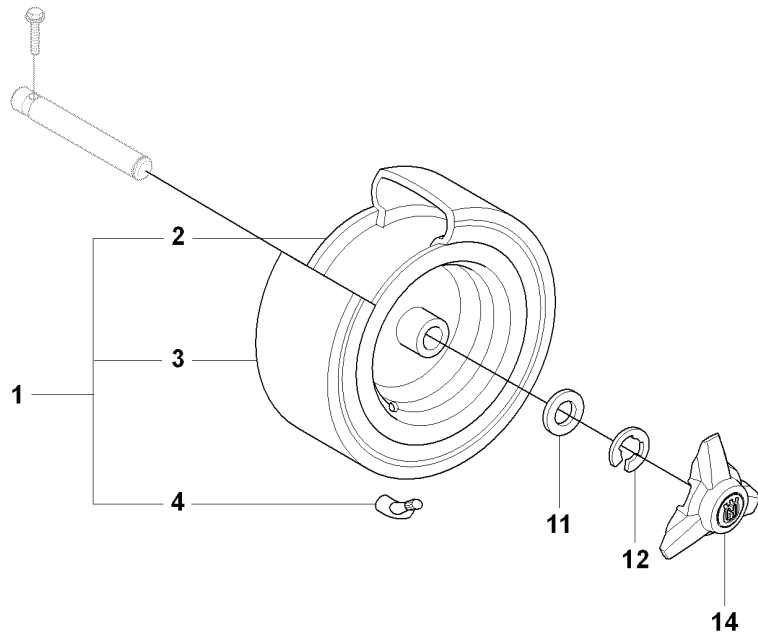

Q RIDER R11R
WHEELS & TIRES

REF.	PART NO.	DESCRIPTION	REMARK	QTY.	KIT
1	544126201	WHEEL		2	
2	544114301	RIM		1	
3	535460001	TYRE		1	
4	506574301	VALVE ASSY		1	
5	544126301	WHEEL		2	
6	544114201	RIM		1	
7	535460001	TYRE		1	
8	506574301	VALVE ASSY		1	
9	506504803	WASHER		2	
10	506596201	SPACING SLEEVE		2	
11	506504805	WASHER		4	
12	506899001	E-CLIP		4	
13	544353501	HUB CAP		2	
14	544353502	HUB CAP		2