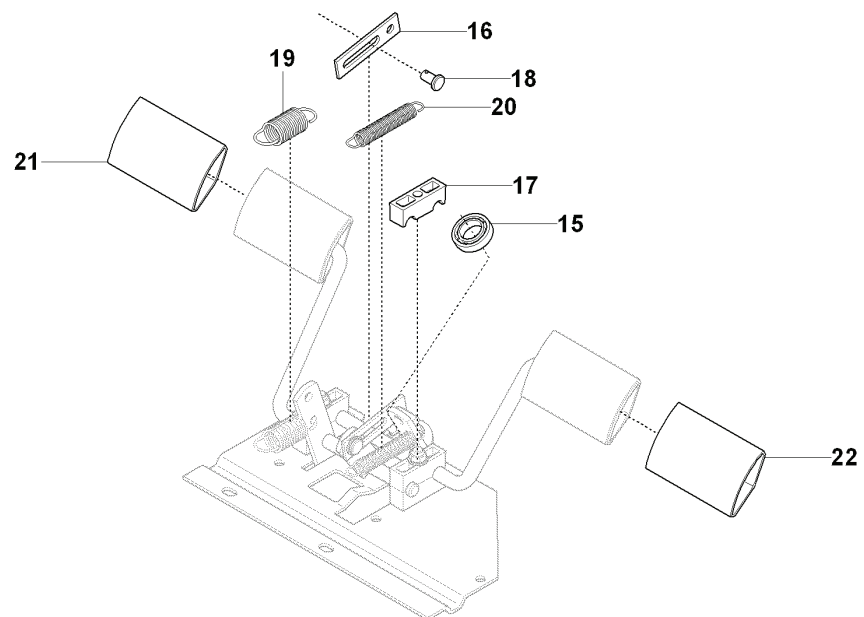

N RIDER R11R
PEDALS

PEDALS