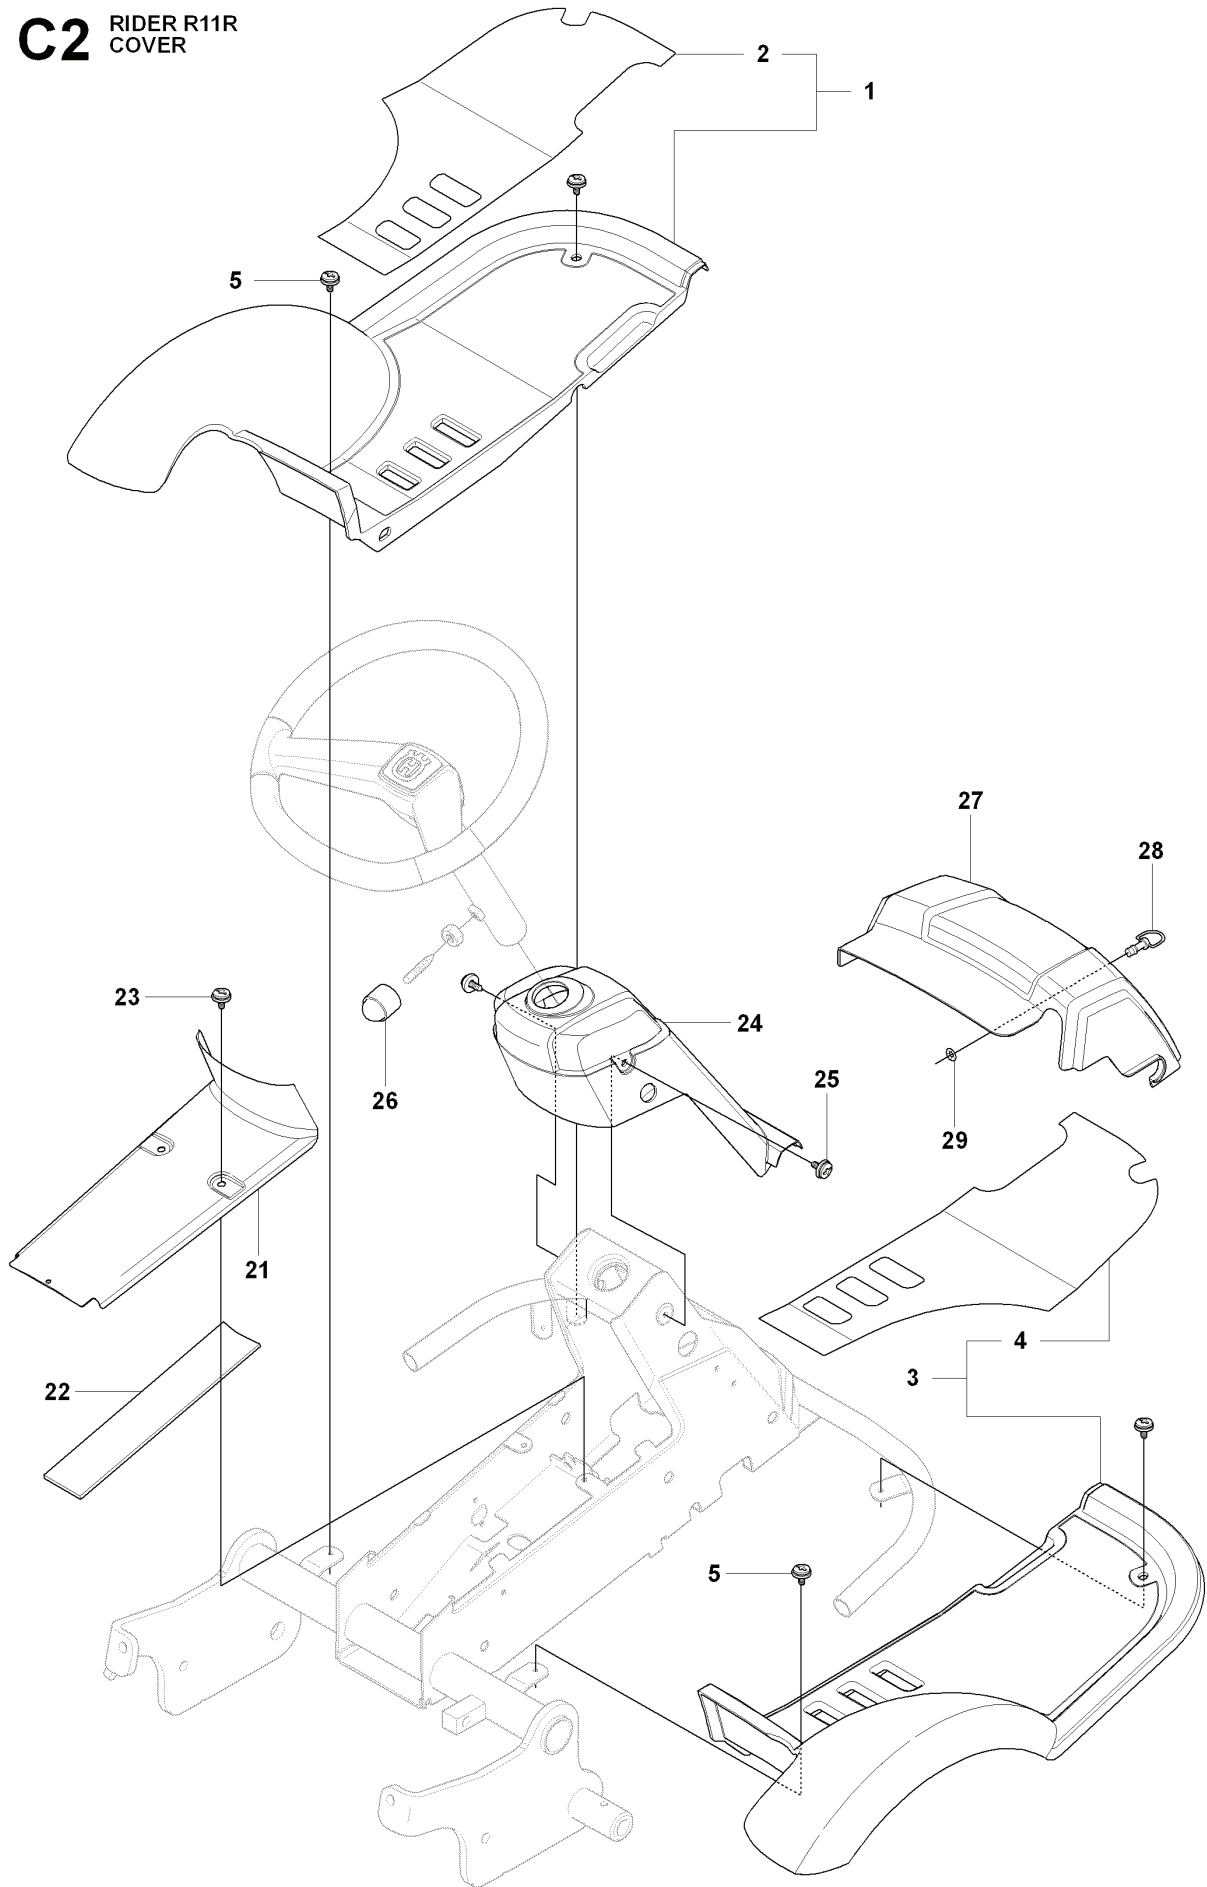

S RIDER R11R
ATTACHMENTS

REF.	PART NO.	DESCRIPTION	REMARK	QTY.	KIT
1	504794101	EQUIPMENT FRAME		1	
2	506895801	COLLAR SCREW		2	
3	732252201	HEXAGON LOCKING NUT		2	
4	506671901	SPRING		2	
5	506837701	RING BOLT		2	
6	731232051	HEXAGON NUT		4	
7	734117201	WASHER		2	
8	506966601	HAIR PIN COTTER		1	
9	544437905	CUTTING DECK		1	

L RIDER R11R
CONTROLS

REF.	PART NO.	DESCRIPTION	REMARK	QTY.	KIT
1	544301501	THROTTLE CONTROL ASSY		1	
2	544301701	WIRE		1	
3	506889101	KNOB		1	
4	725236461	SCREW EHHFT		2	

M RIDER R11R
CONTROLS

REF.	PART NO.	DESCRIPTION	REMARK	QTY.	KIT
1	506906501	GEAR LEVER ASSY		1	
2	506906901	PUSH ROD		1	
3	506831701	END FITTING		1	
4	506831801	LOCK		1	
5	506832302	COMPRESSION SPRING		1	
6	506907001	KNOB		1	
7	506907101	HANDLE		1	
8	721421226	SPRING PIN		1	
9	506556501	BEARING		1	
10	506907301	VÄXELVÄLJARKABEL		1	
11	506557301	VINKELLAS8 DIN71802		2	
12	732211401	LOCK NUT		2	
13	731231401	HEXAGON NUT		2	
14	506566501	CLIP		1	
15	725236461	SCREW EHHFT		1	
16	506907401	WIRE HOLDER		1	
17	725236651	HEXAGONAL SCREW M6X12		1	

C2 RIDER R11R COVER

REF.	PART NO.	DESCRIPTION	REMARK	QTY.	KIT
1	544895901	FOOT PLATE		1	
2	544248401	MAT		1	
3	544895902	FOOT PLATE		1	
4	544248402	MAT		1	
5	544400501	SCREW		4	
21	544239201	COVER		1	
22	544427501	MAT		1	
23	544400501	SCREW		2	
24	544326502	COVER		1	
25	544400501	SCREW		2	
26	544433201	PROTECTIVE COVER		1	
27	544374203	UNIT COVER		1	
28	525390601	LOCK		1	
29	506963601	WASHER		1	